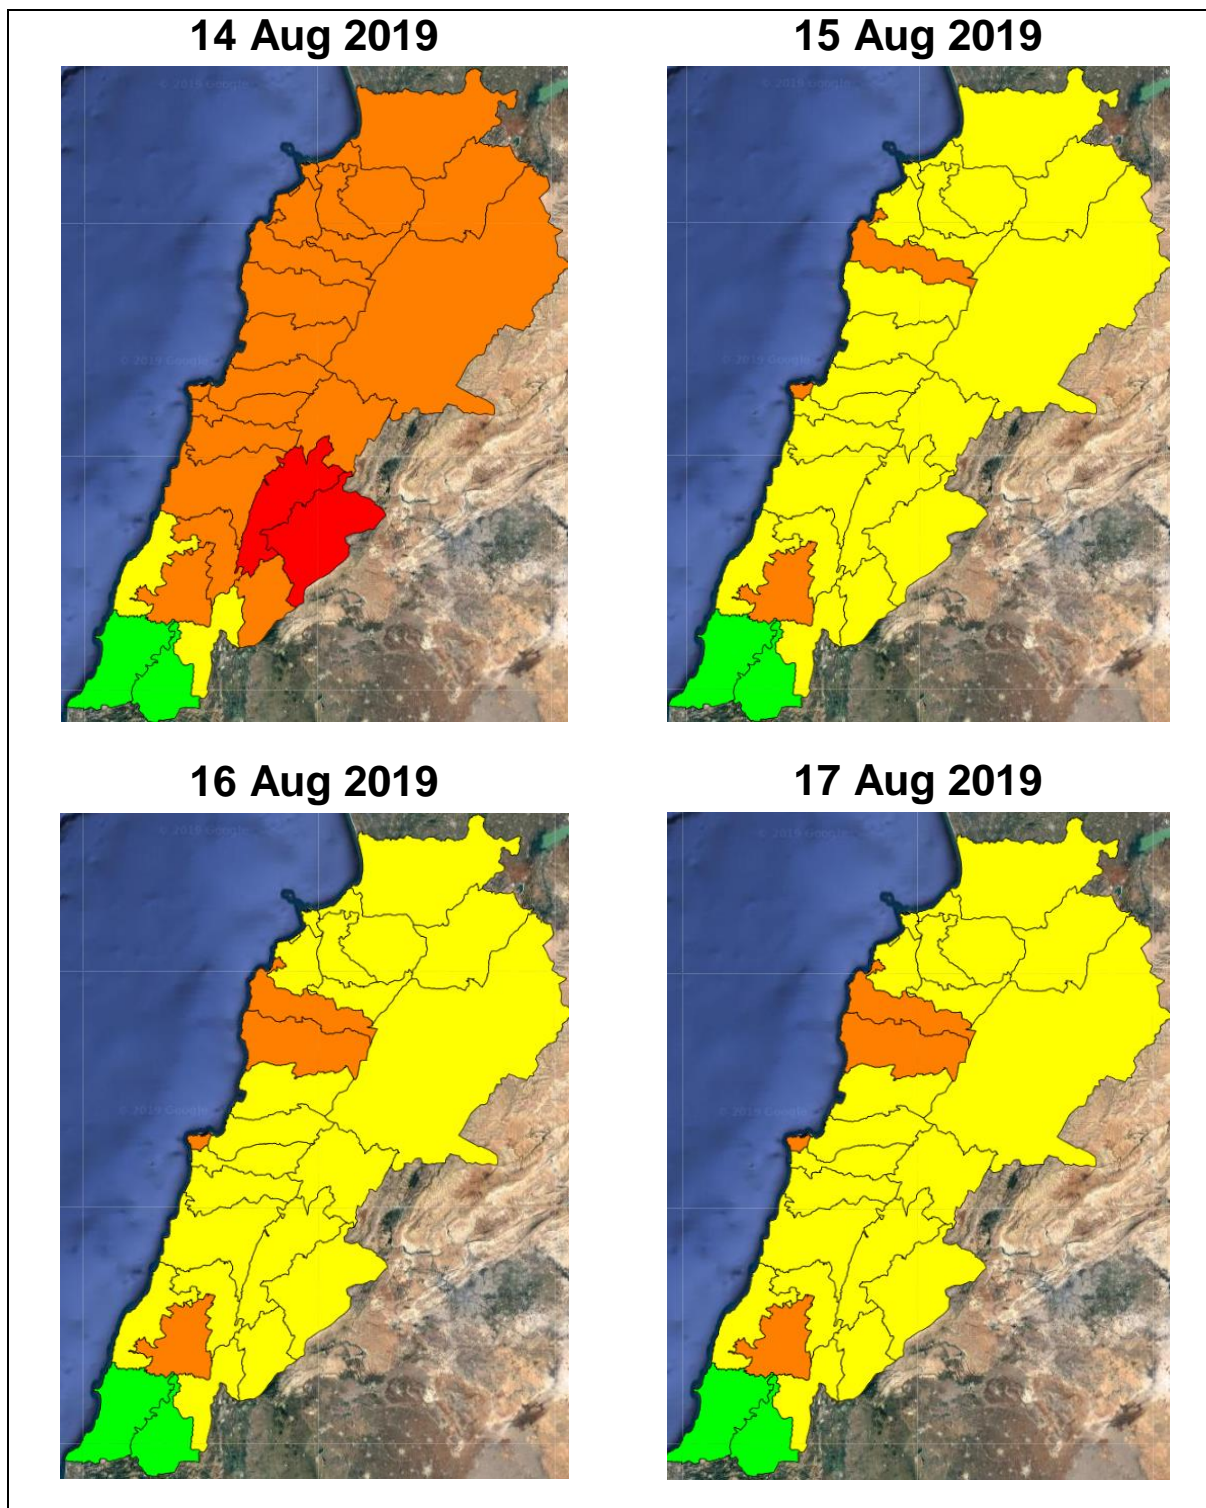

FIRE RISK INDEX

Layer Legend:
Lebanon Wildfire Risk Index 1

Data: Run: 15/08/2019 00:00. Forecast for 15
Model: RISICO for the Republic of Lebanon
Variable: Fire Weather Index
Spatial Resolution: Caza

- VERY LOW
- LOW
- MEDIUM-LOW
- MEDIUM
- MEDIUM-HIGH
- HIGH
- EXTREME