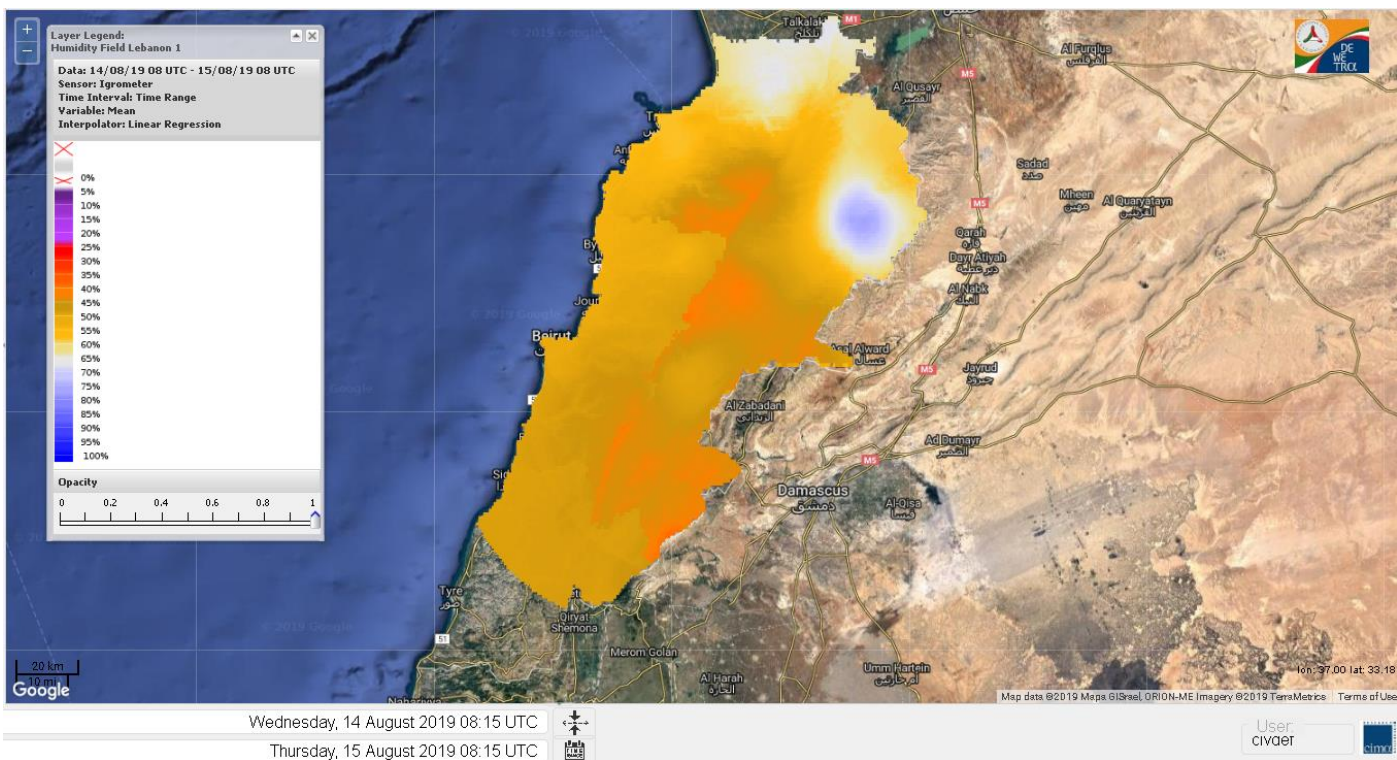

Lebanon humidity for 15 Aug 2019