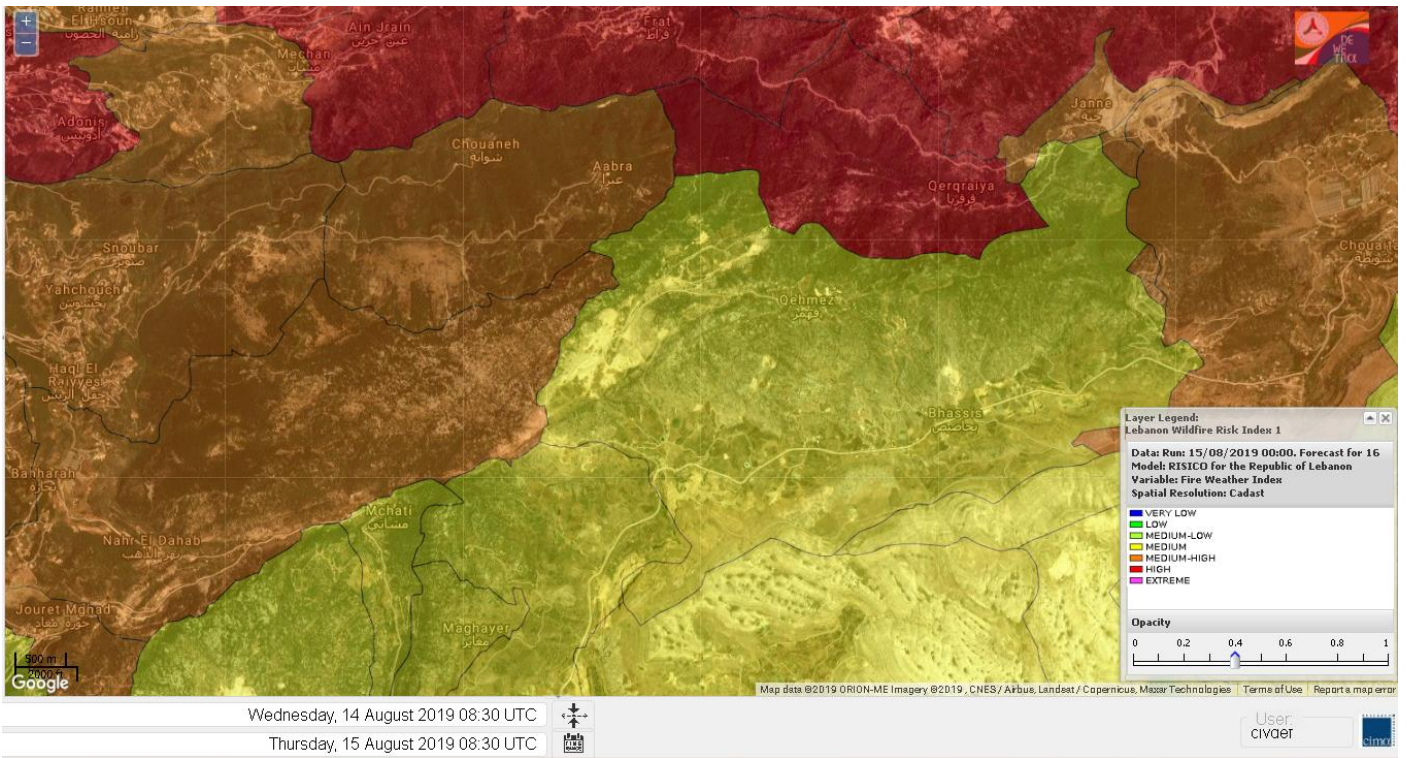

Jabal Moussa Reserve Forecast for 16 Aug 2019