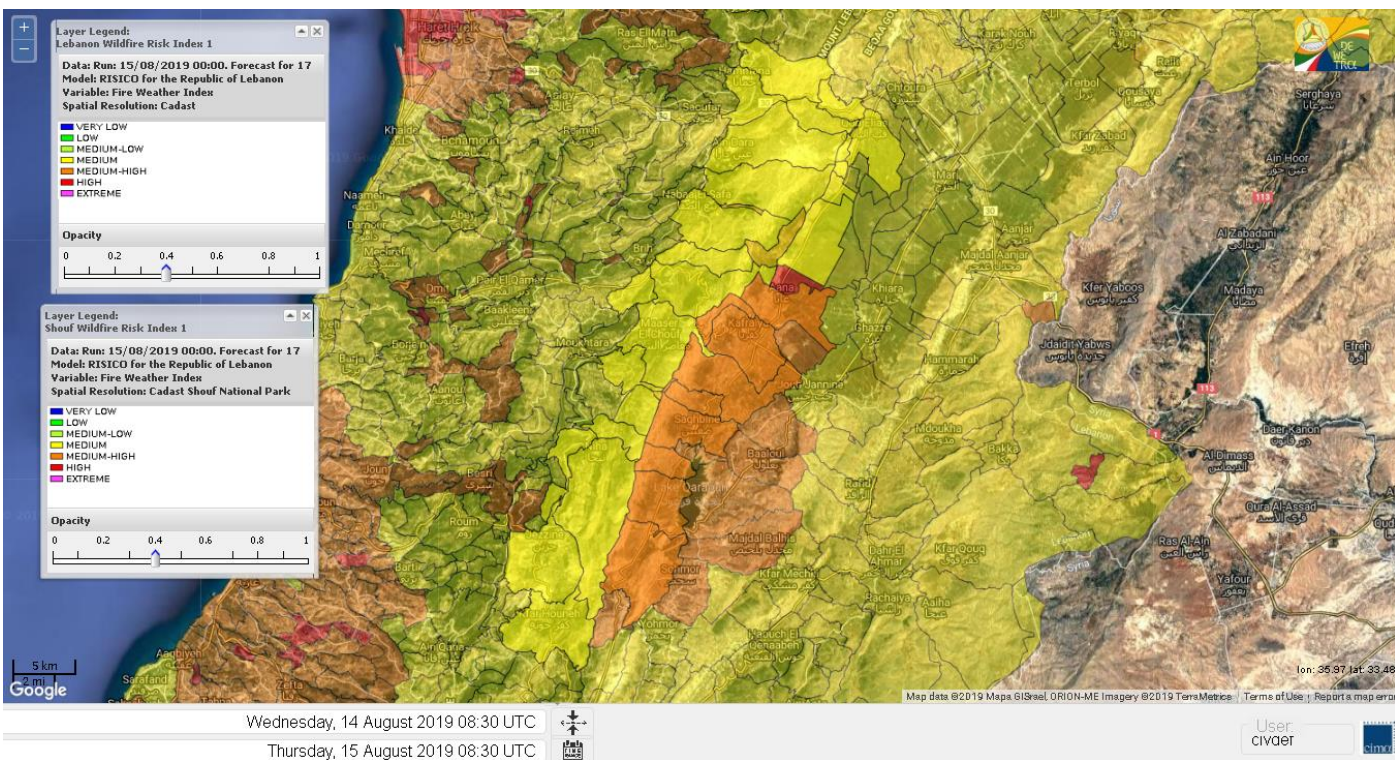

Shouf Biosphere Reserve Forecast for 17 Aug 2019