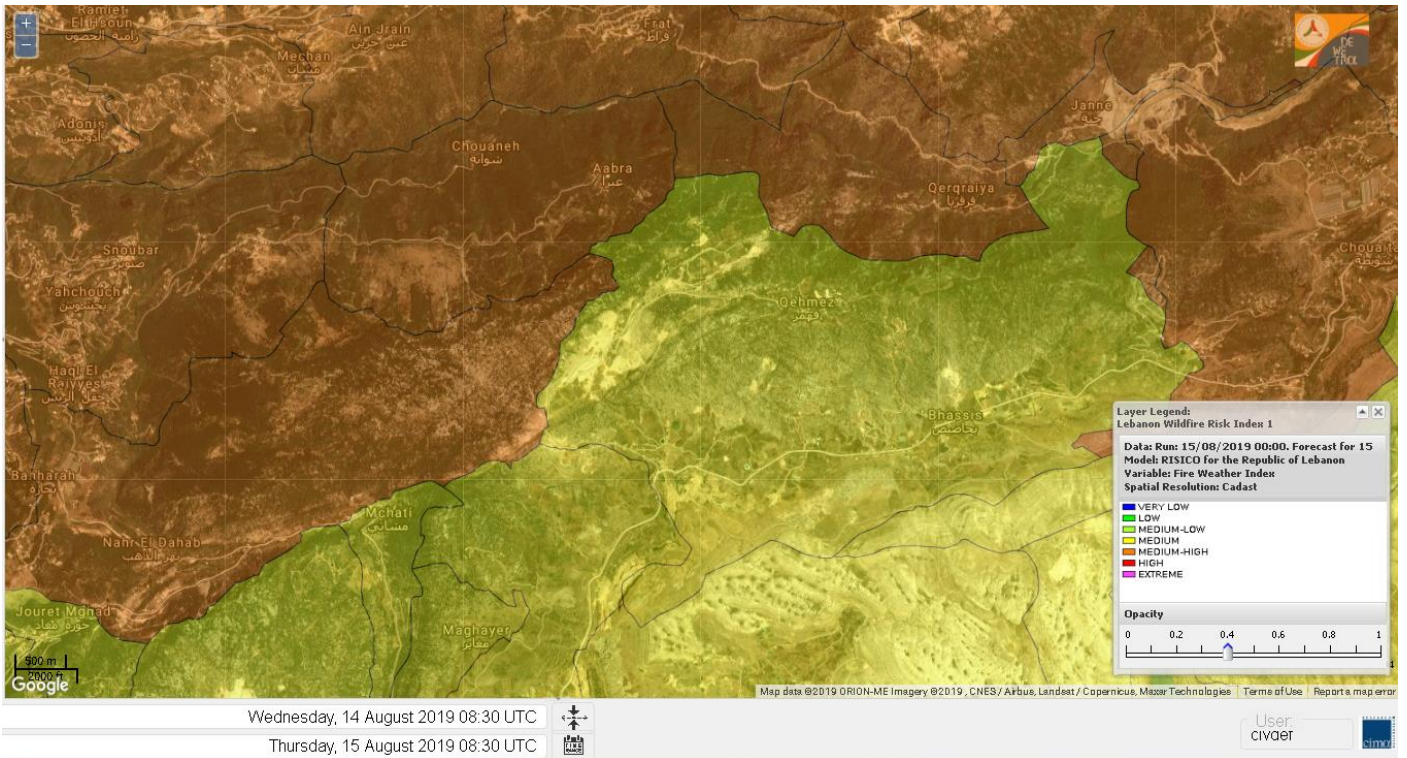

Jabal Moussa Reserve Forecast for 15 Aug 2019