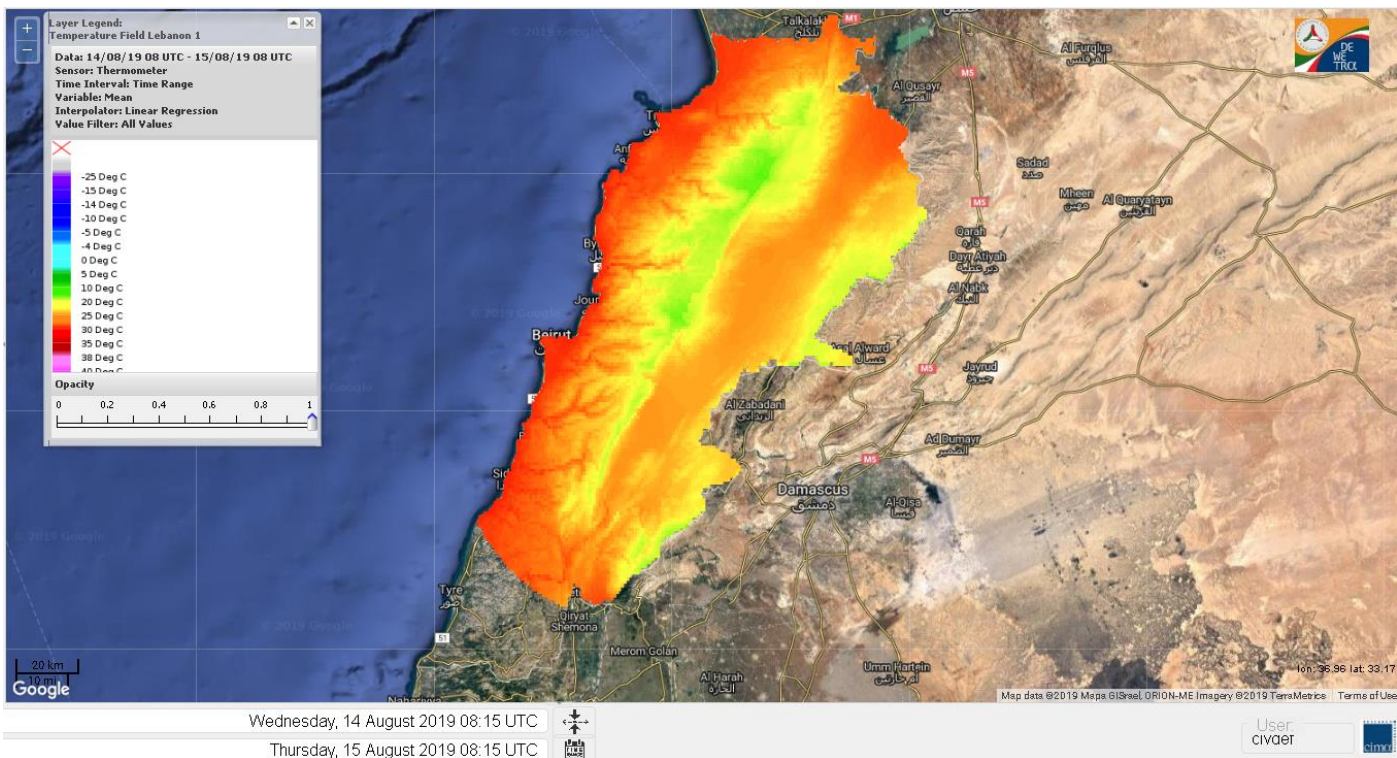

Lebanon temperature for 15 Aug 2019