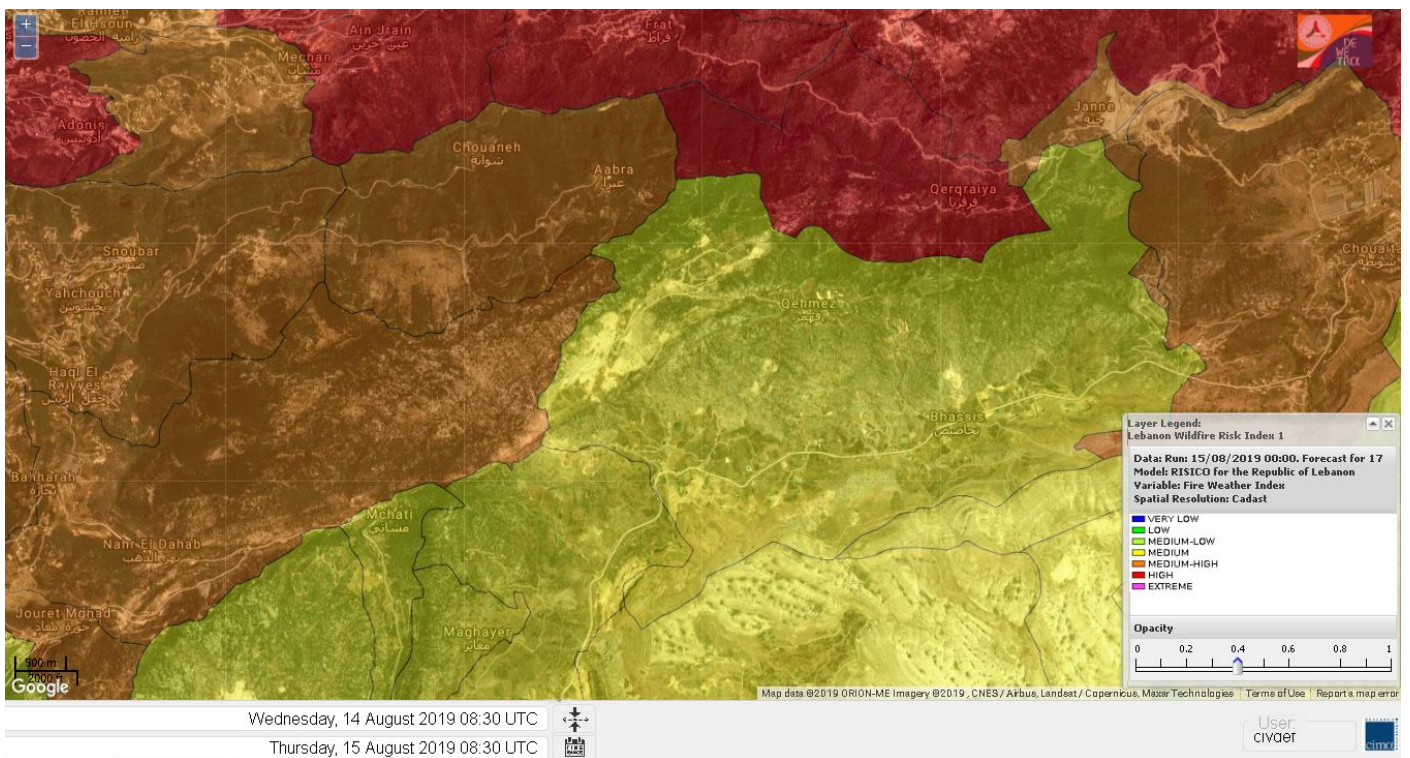

Jabal Moussa Reserve Forecast for 17 Aug 2019

Weather in Beirut

Beyrouth, Lebanon, 33.893° N 35.502° E, 40 m asl

Thu 8/15	Fri 8/16	Sat 8/17	Sun 8/18	Mon 8/19	Tue 8/20	Wed 8/21
31 °C	31 °C	30 °C	29 °C	29 °C	29 °C	29 °C
27 °C	26 °C	25 °C	26 °C	24 °C	24 °C	24 °C
↘ 35 km/h	↗ 26 km/h	↗ 37 km/h	↗ 35 km/h	↘ 30 km/h	↗ 24 km/h	↘ 24 km/h
☔ -	☔ -	☔ -	☔ -	☔ -	☔ -	☔ -
☀ 11 h	☀ 13 h	☀ 6 h	☀ 7 h	☀ 6 h	☀ 5 h	☀ 1 h

Thursday	3⁰⁰	6⁰⁰	9⁰⁰	12⁰⁰	15⁰⁰	18⁰⁰	21⁰⁰	24⁰⁰
Temperature (°C)	27°	27°	29°	30°	30°	30°	30°	30°
Felt temperature (°C)	28°	28°	30°	30°	31°	31°	28°	25°
Wind direction	↘ SSE	↘ SE	↗ SSW	↗ SW	↗ SW	↗ SSW	↘ SE	↘ ESE
Wind speed (km/h)	20	19	24	35	24	12	16	24