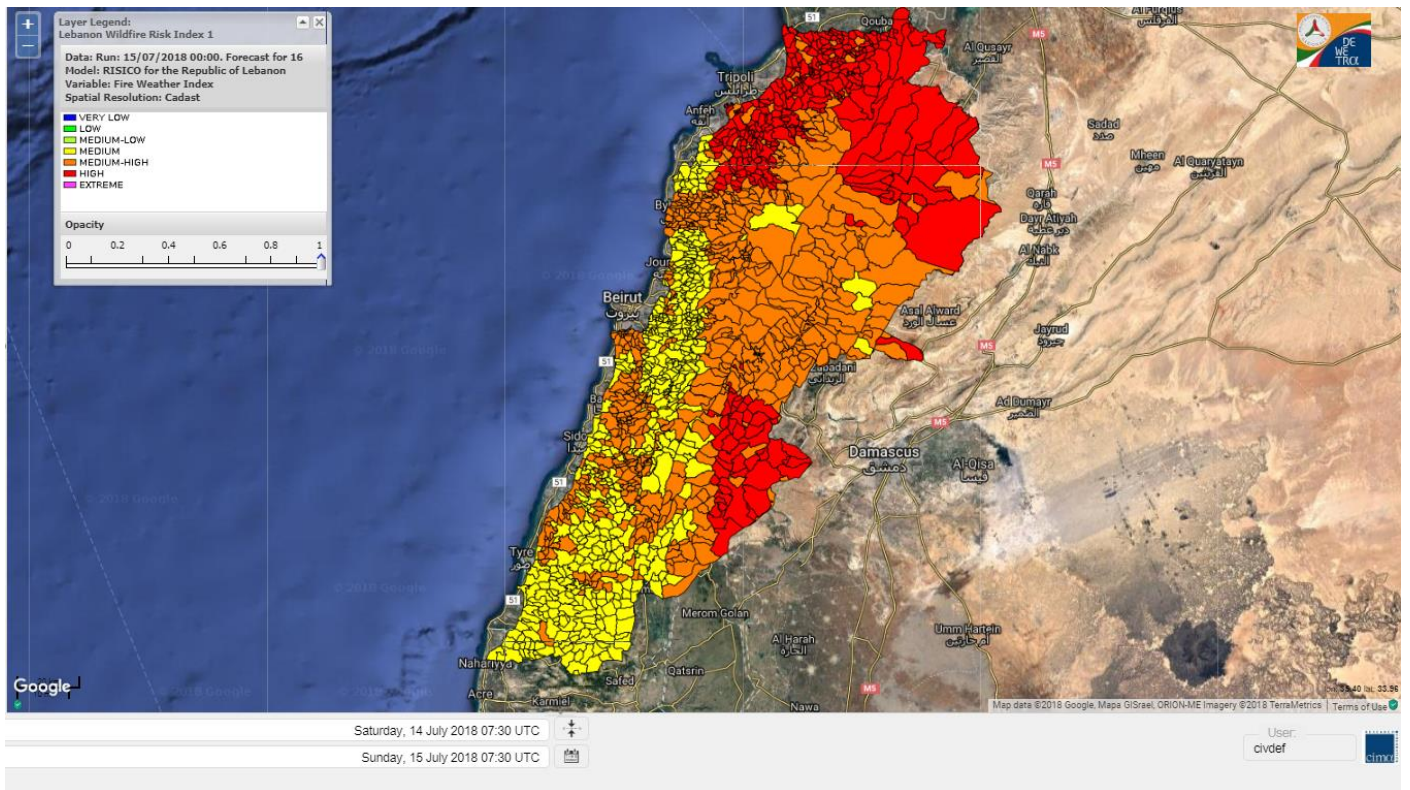

Lebanon for 16 Jul 2018