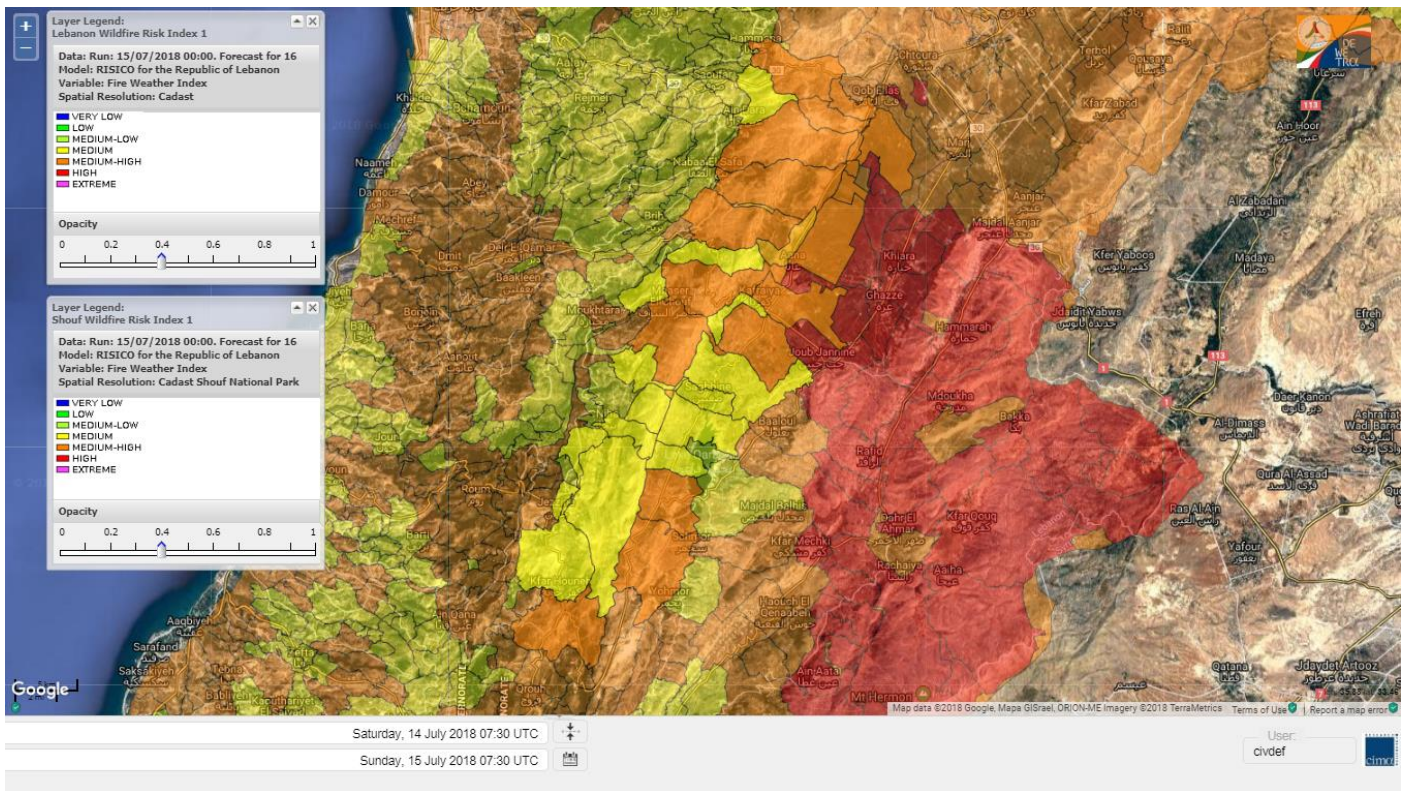

Shouf Biosphere Reserve Forecast for 16 Jul 2018