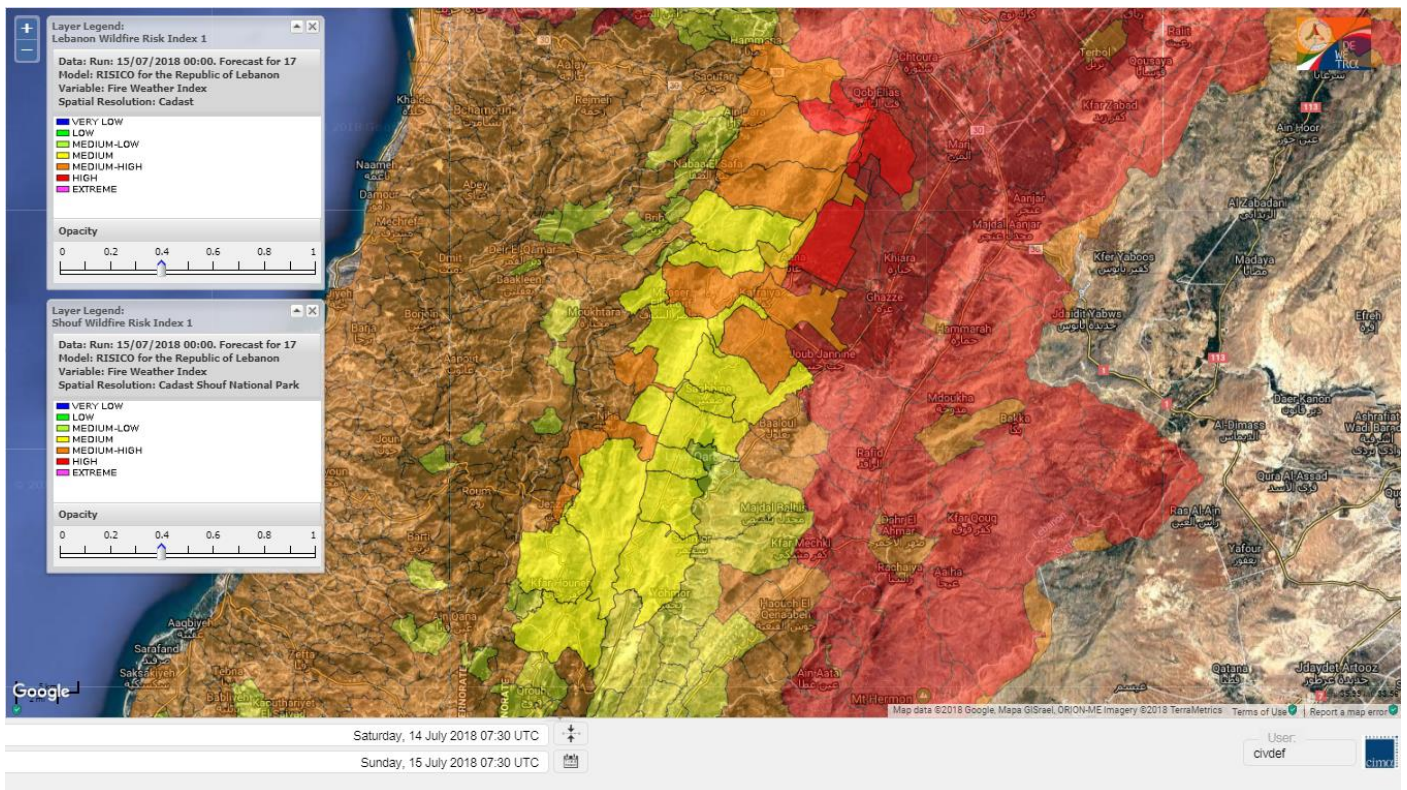

Shouf Biosphere Reserve Forecast for 17 Jul 2018