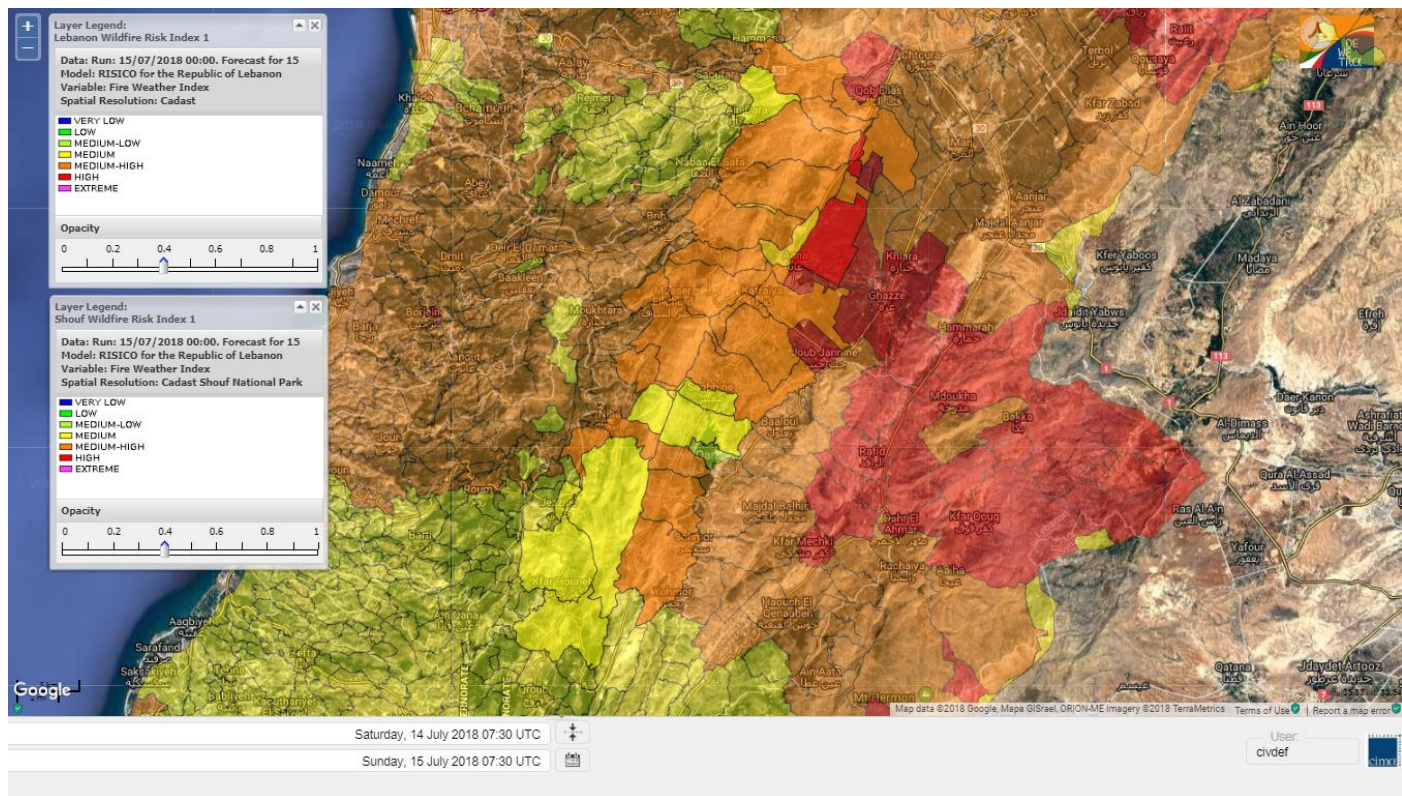

Shouf Biosphere Reserve Forecast for 15 Jul 2018