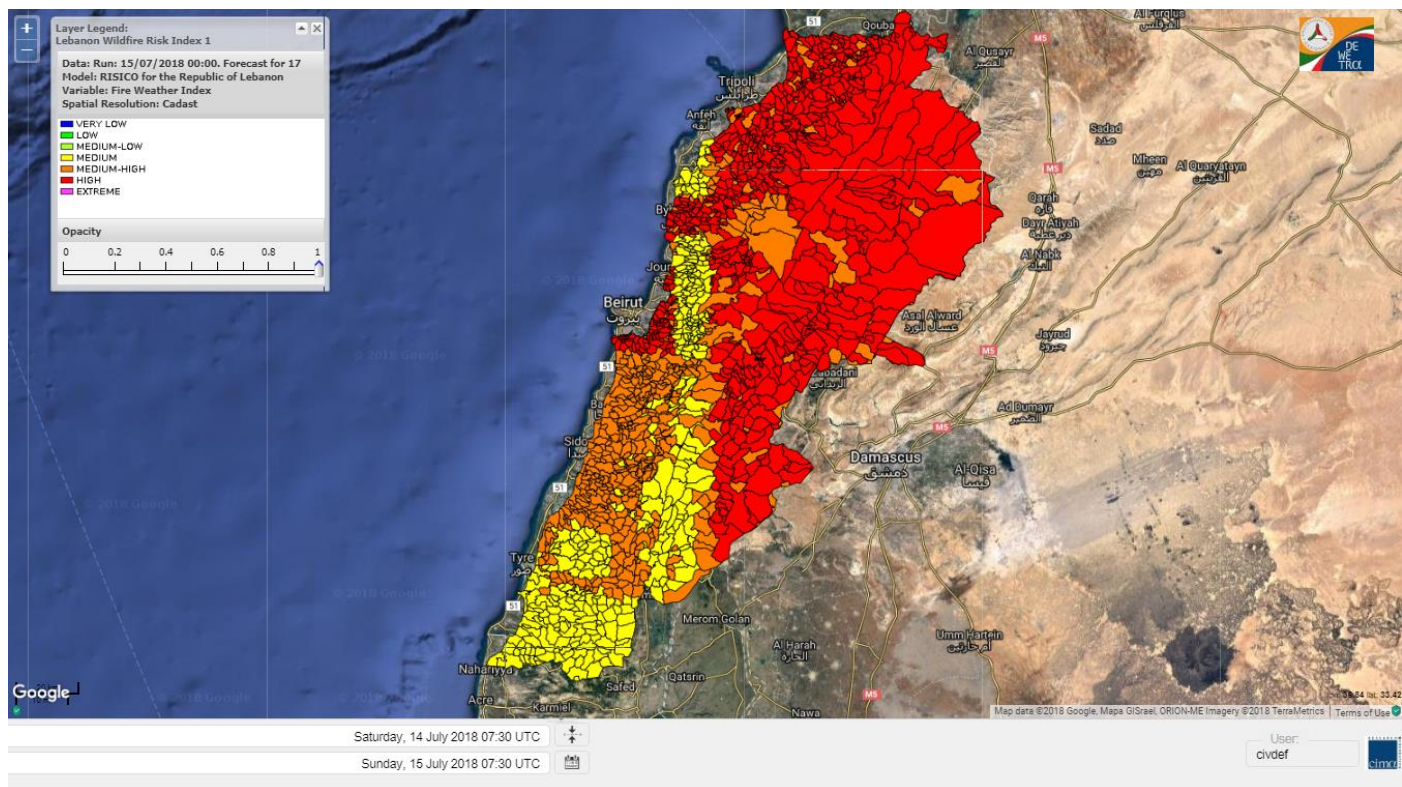

Lebanon for 17 Jul 2018