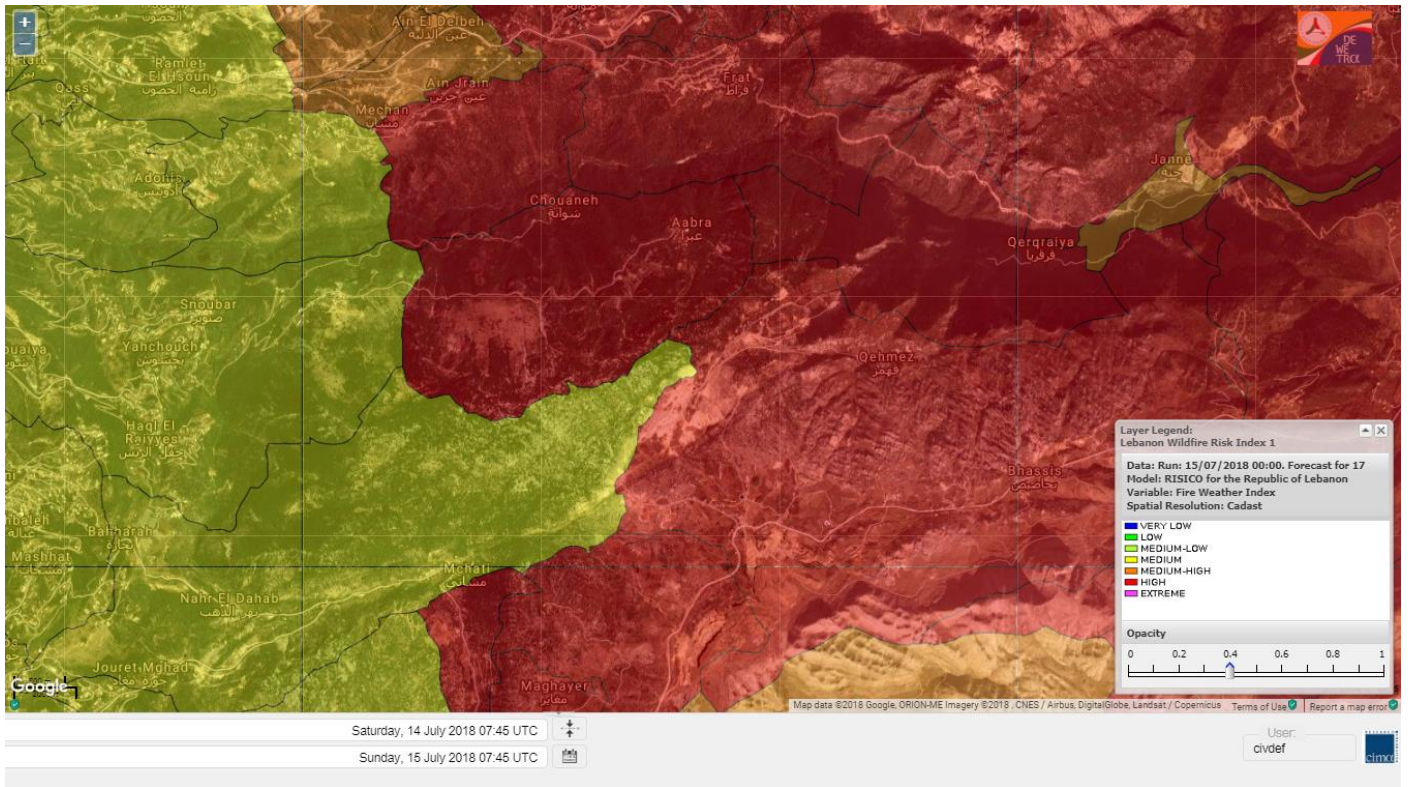

Jabal Moussa Reserve Forecast for 17 Jul 2018