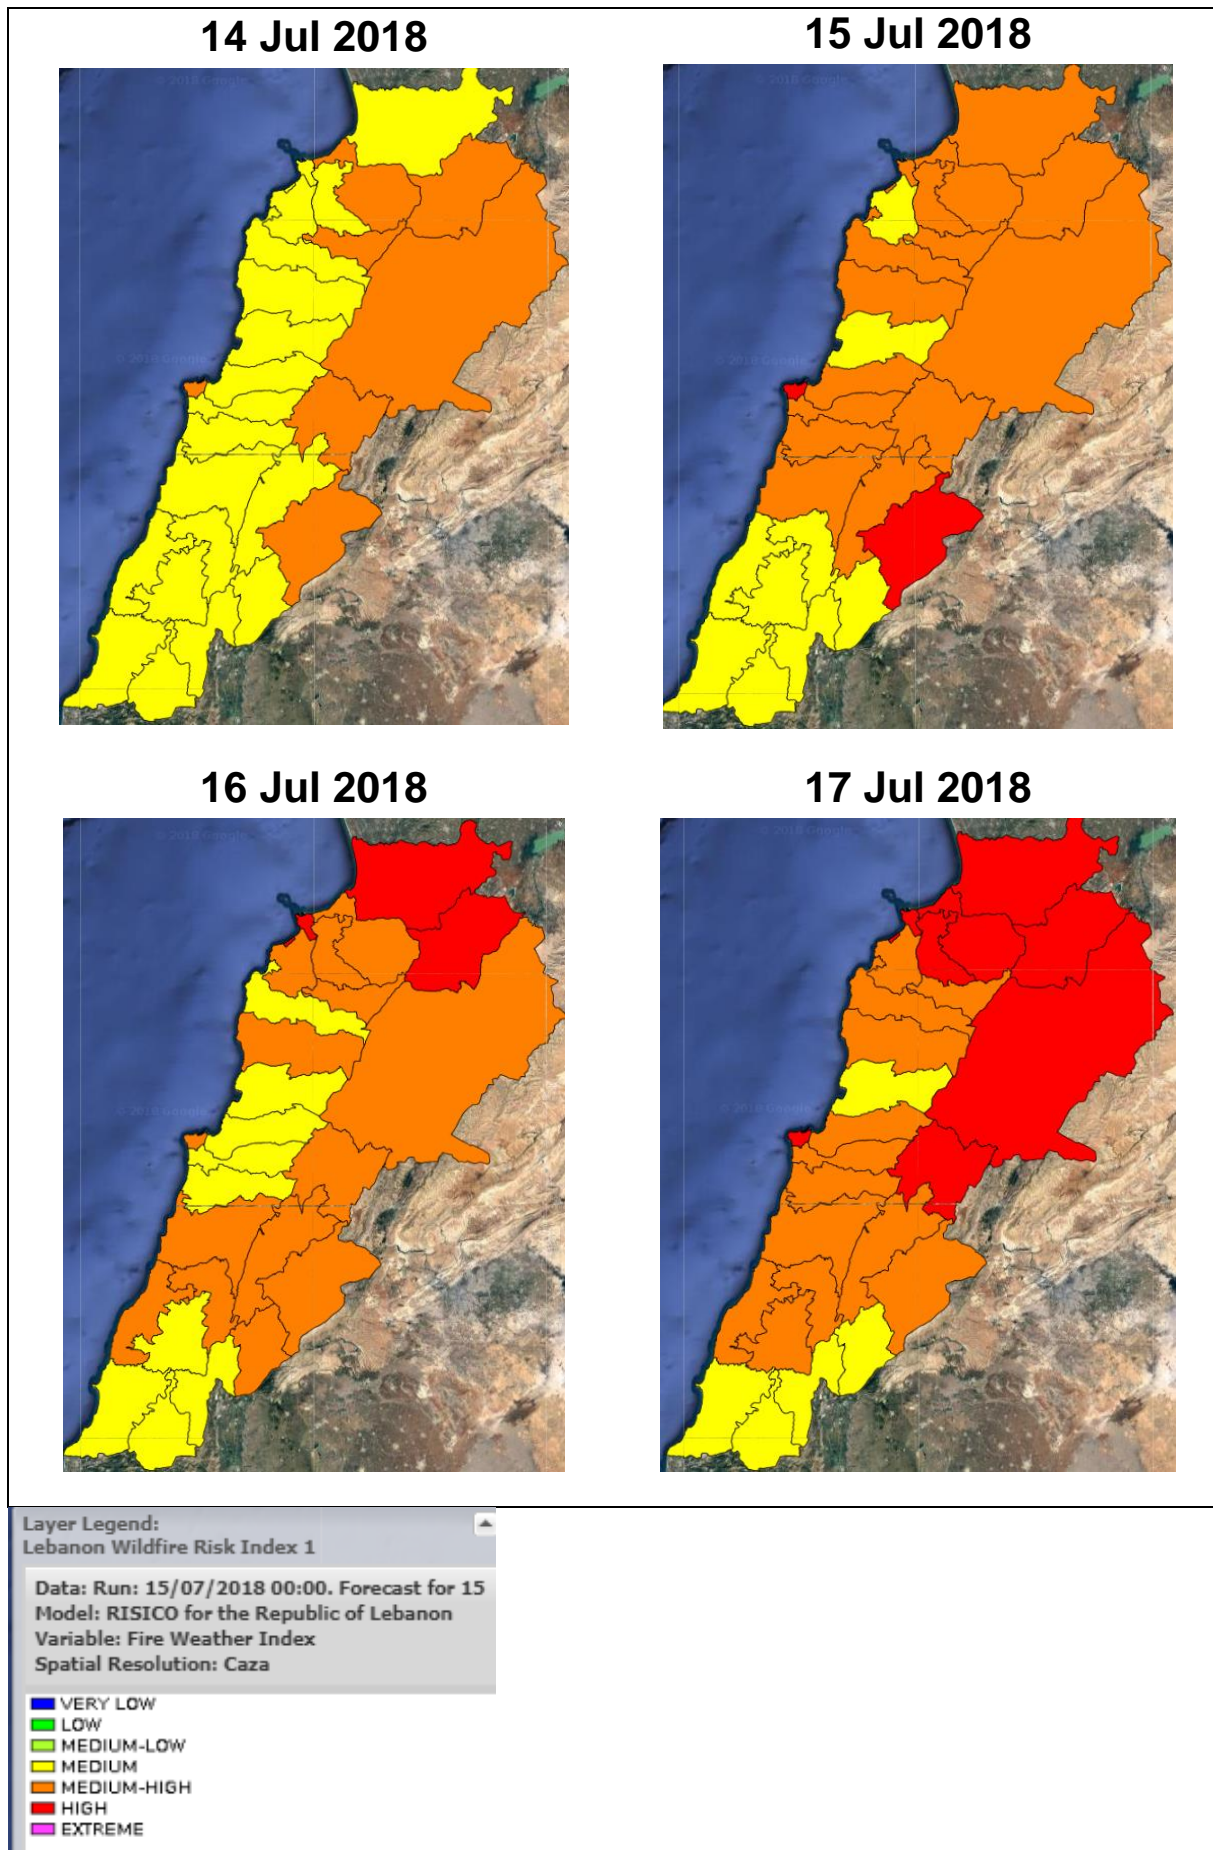

FIRE RISK INDEX