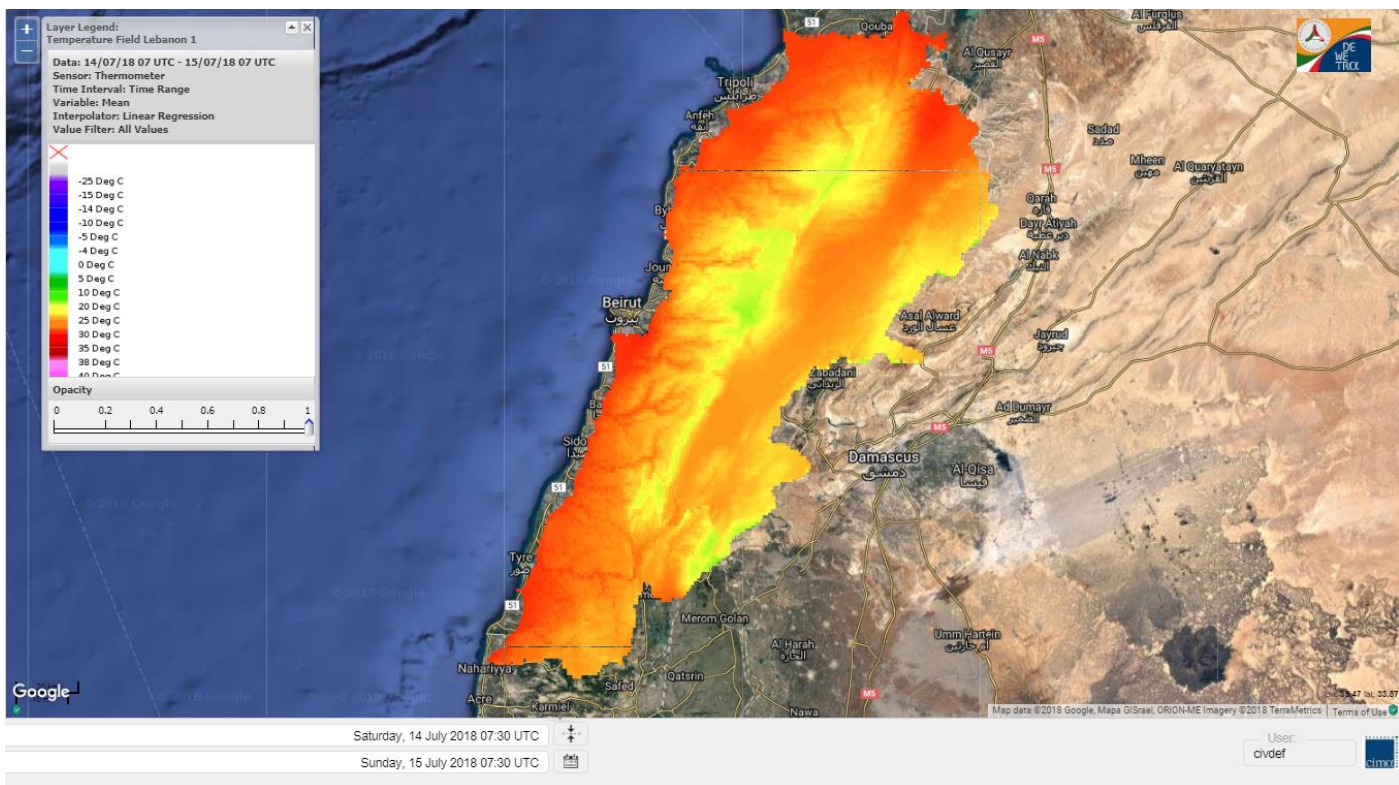

Lebanon temperature for 15 Jul 2018