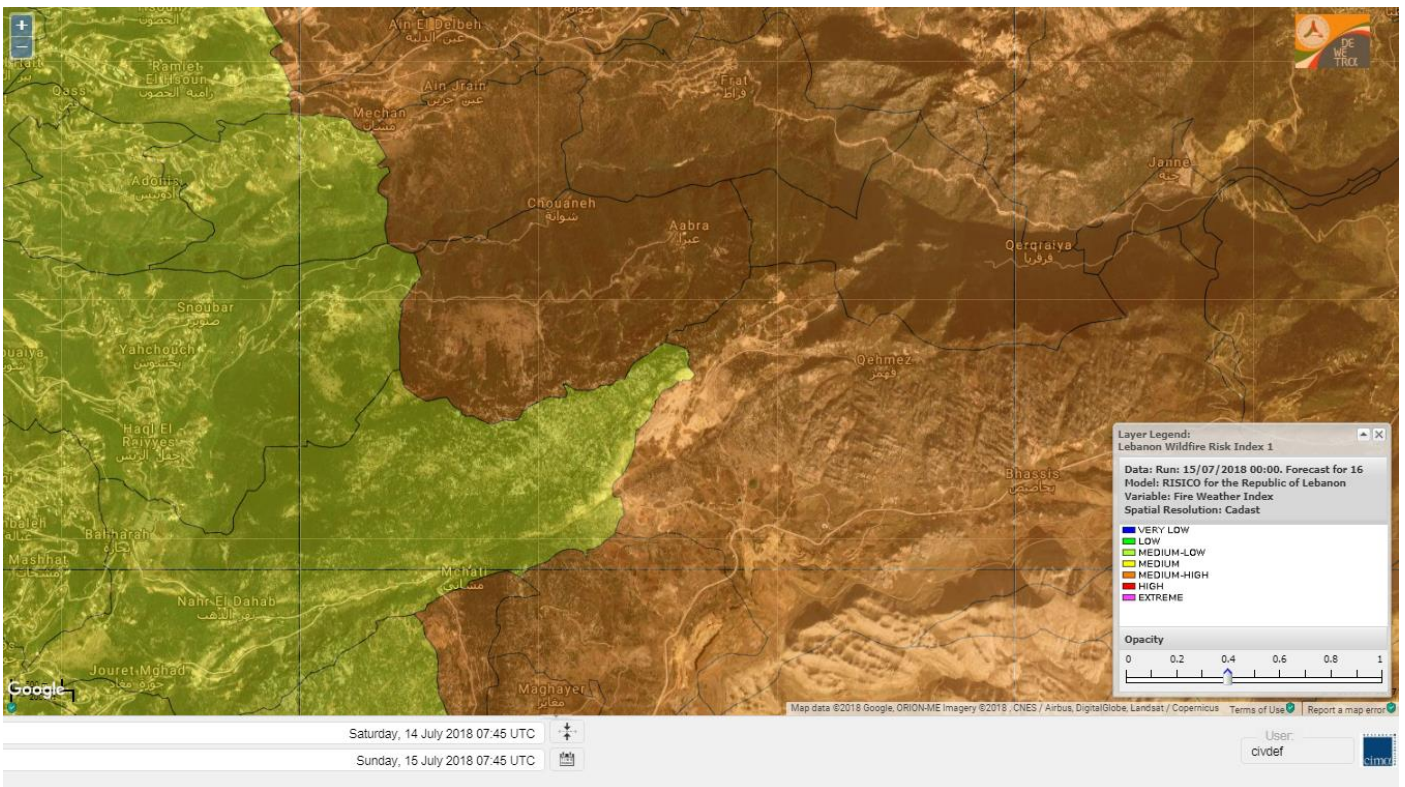

Jabal Moussa Reserve Forecast for 16 Jul 2018