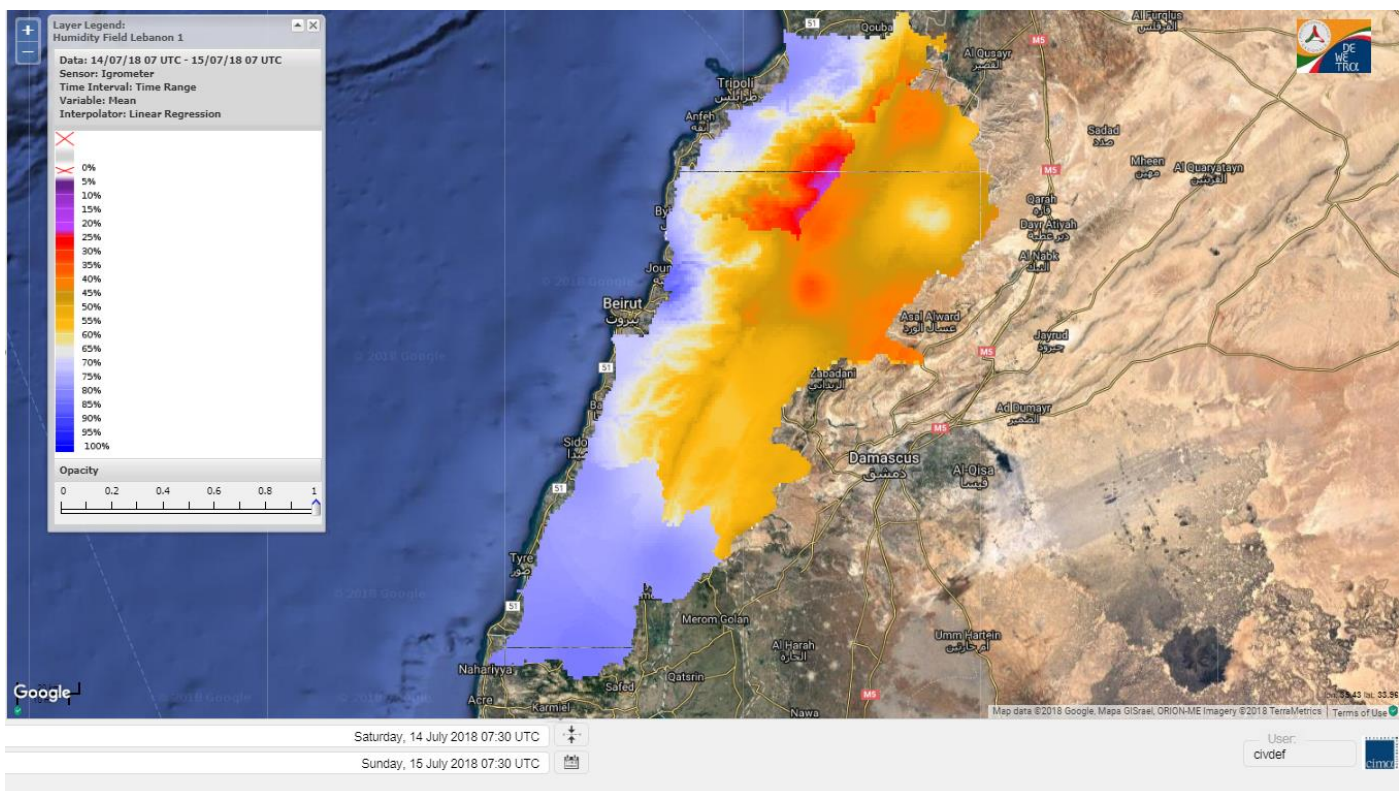

Beirut, 15 July 2018

FIRE RISK INDEX

Lebanon temperature for 15 Jul 2018

Lebanon humidity for 15 Jul 2018

Lebanon for 15 Jul 2018

Lebanon for 16 Jul 2018

Lebanon for 17 Jul 2018

Shouf Biosphere Reserve Forecast for 15 Jul 2018