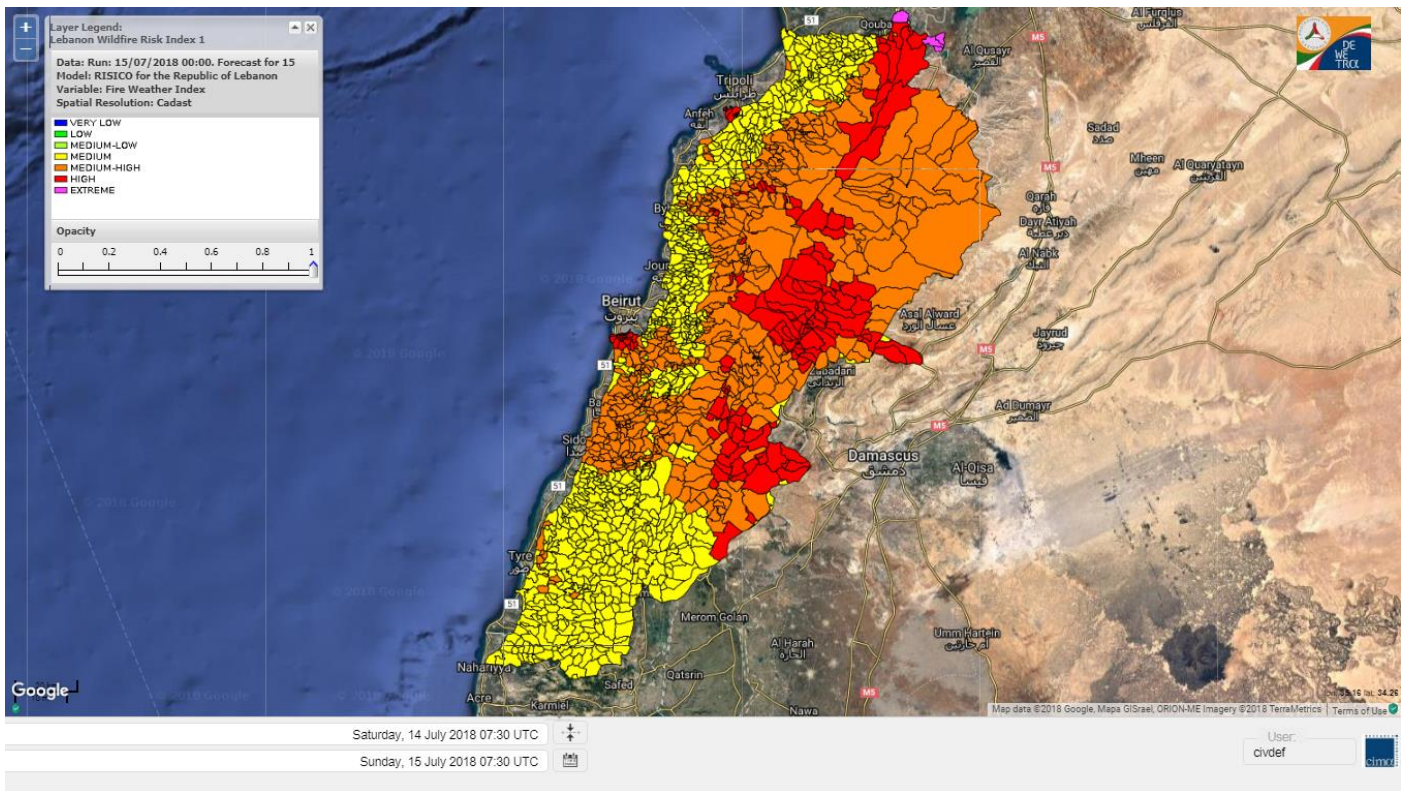

Lebanon for 15 Jul 2018