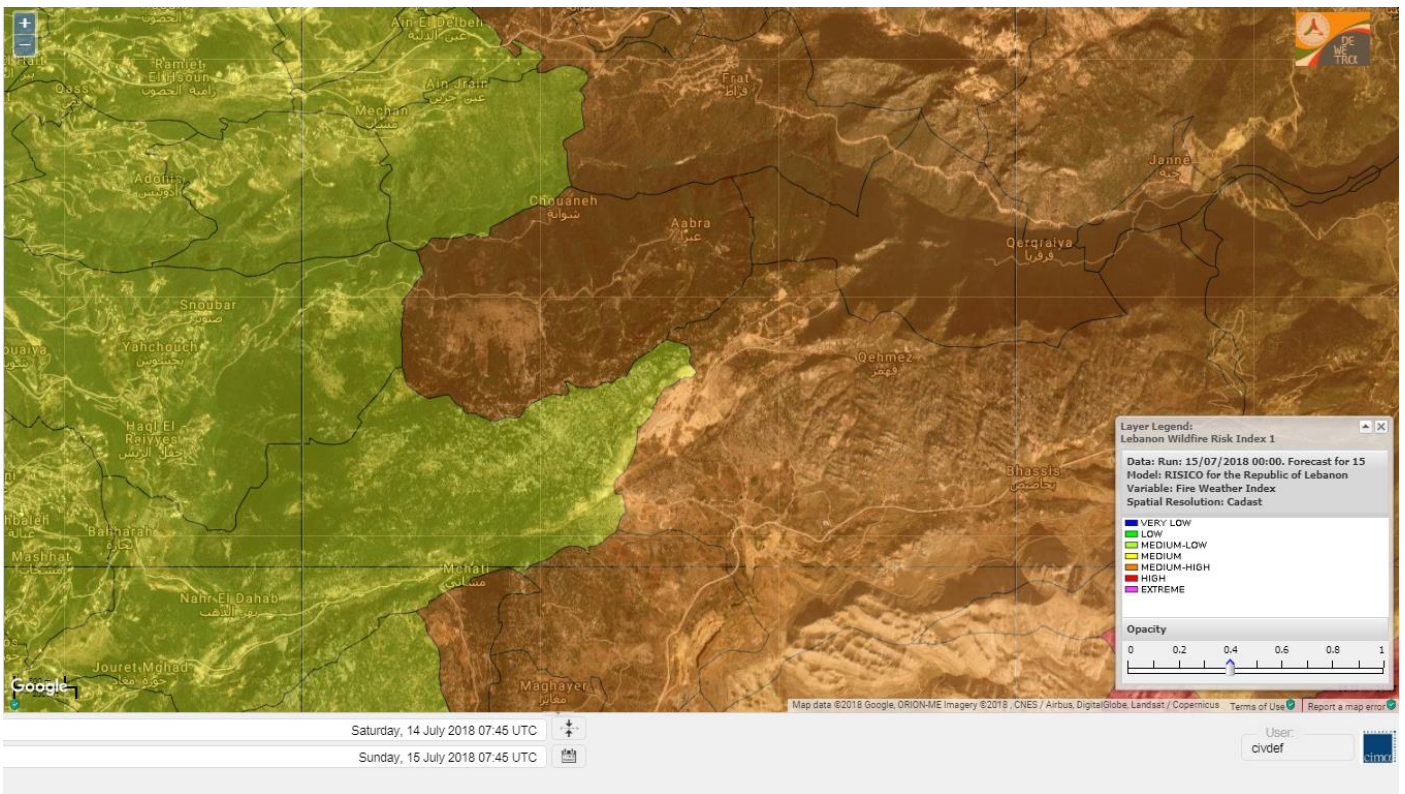

Jabal Moussa Reserve Forecast for 15 Jul 2018