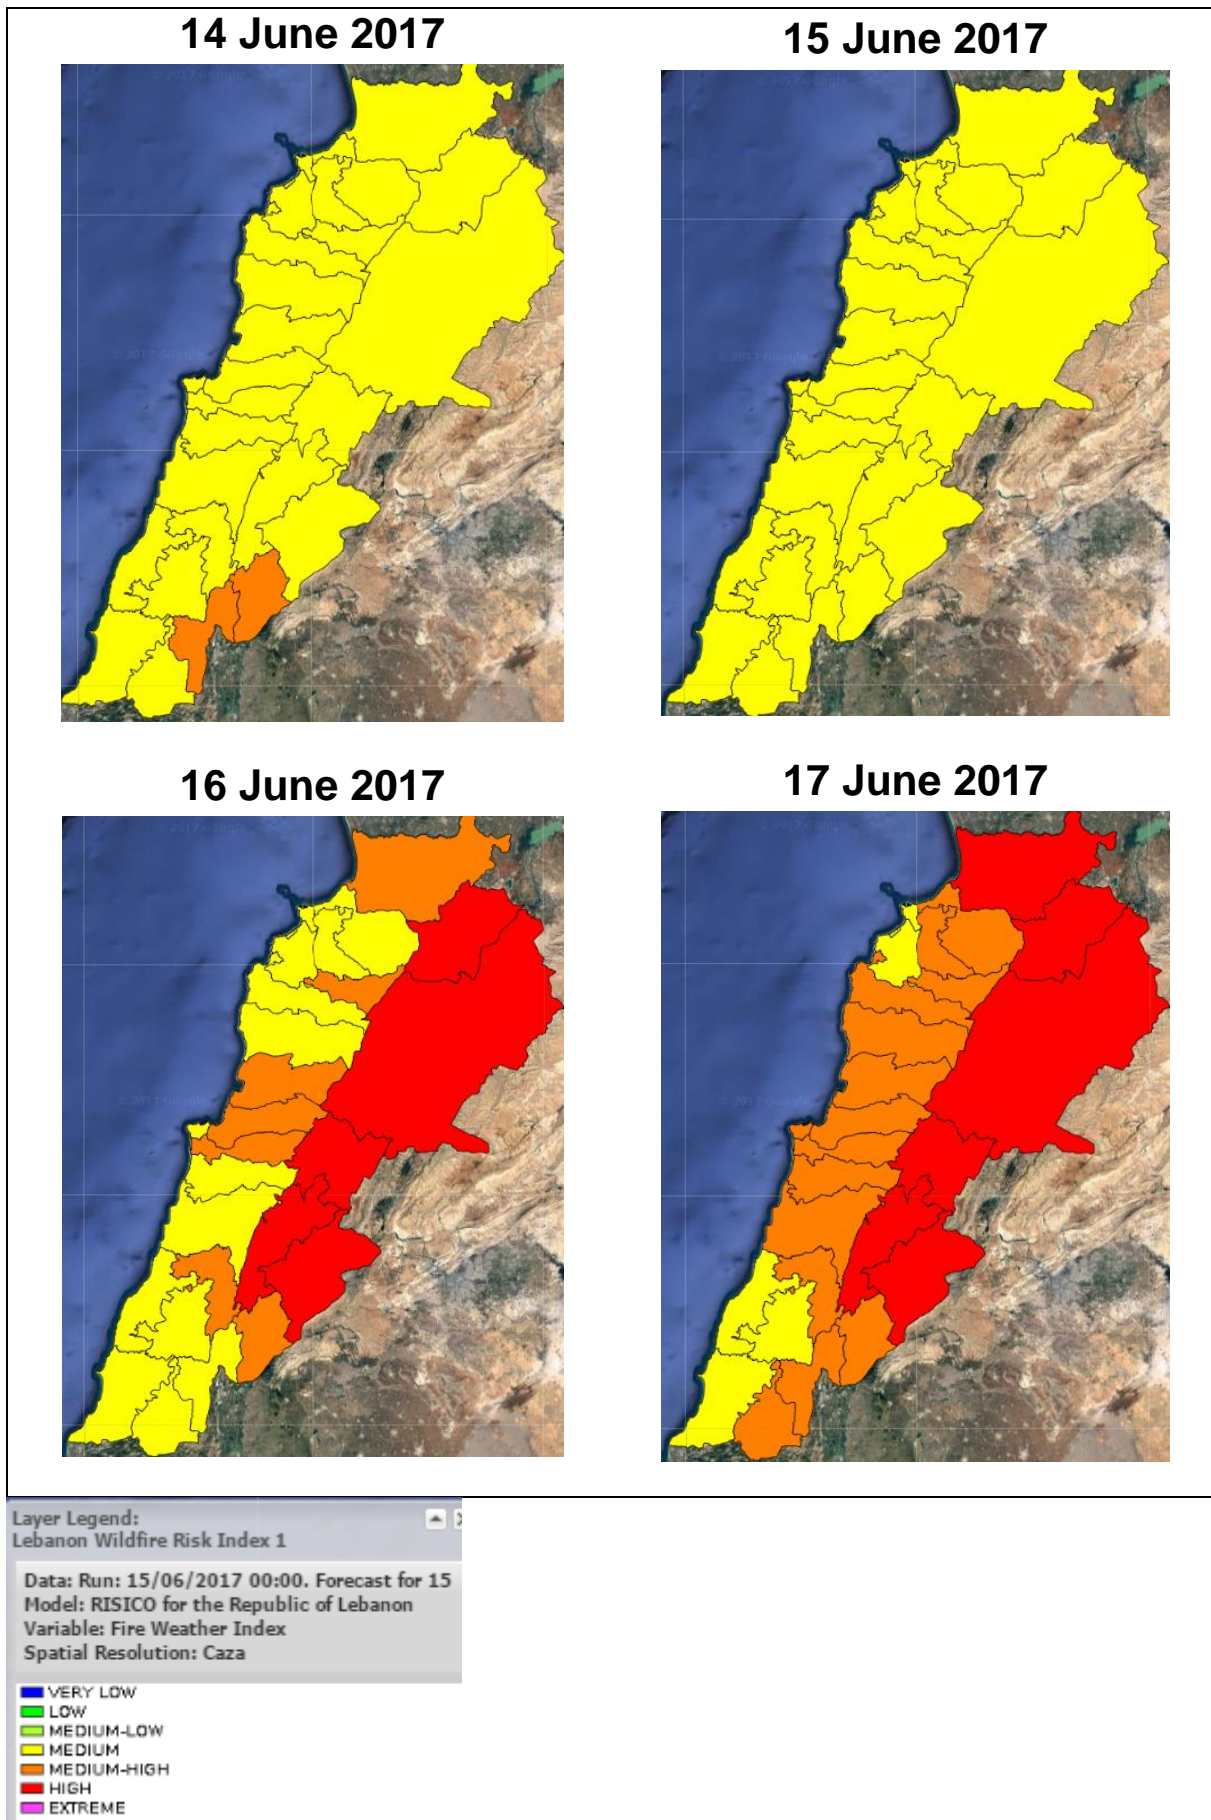

FIRE RISK INDEX