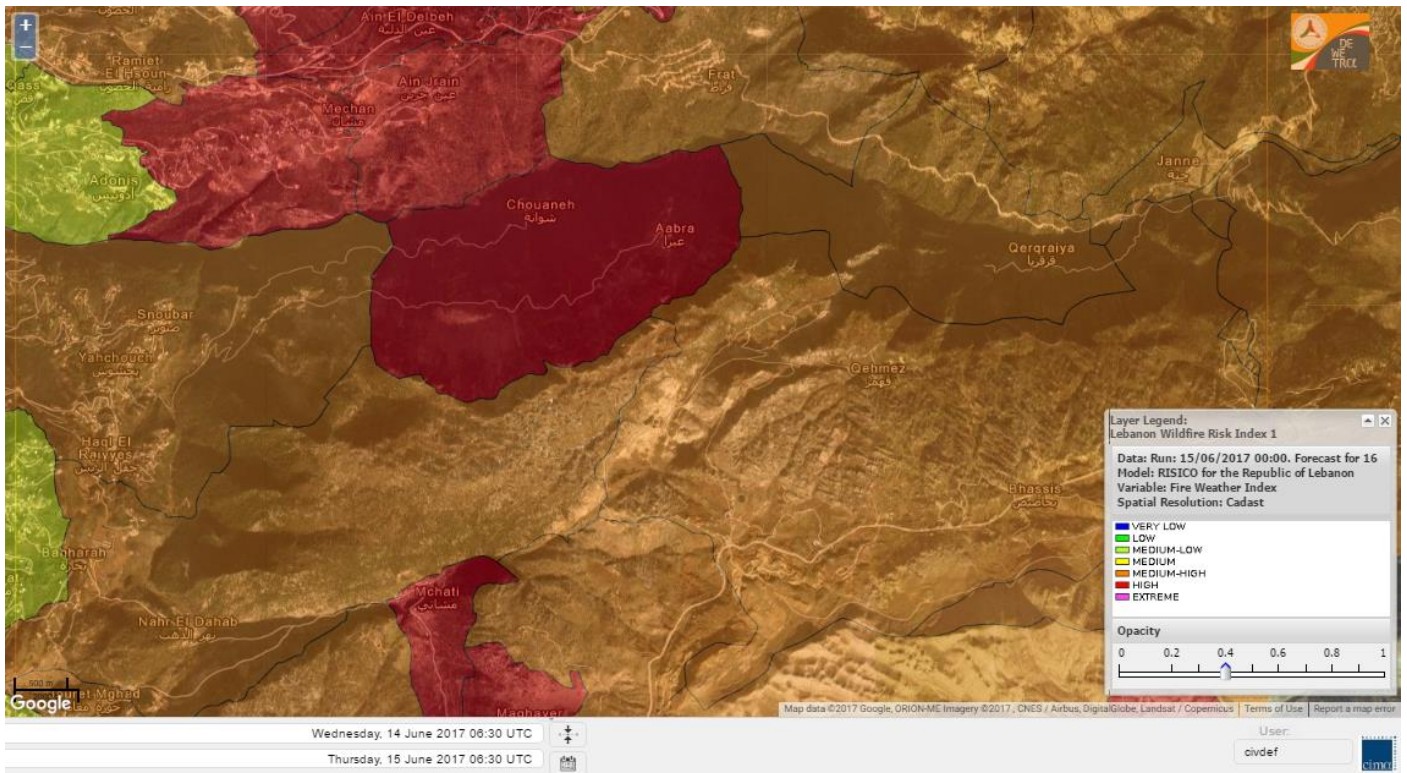

Jabal Moussa Reserve Forecast for 16 June 2017