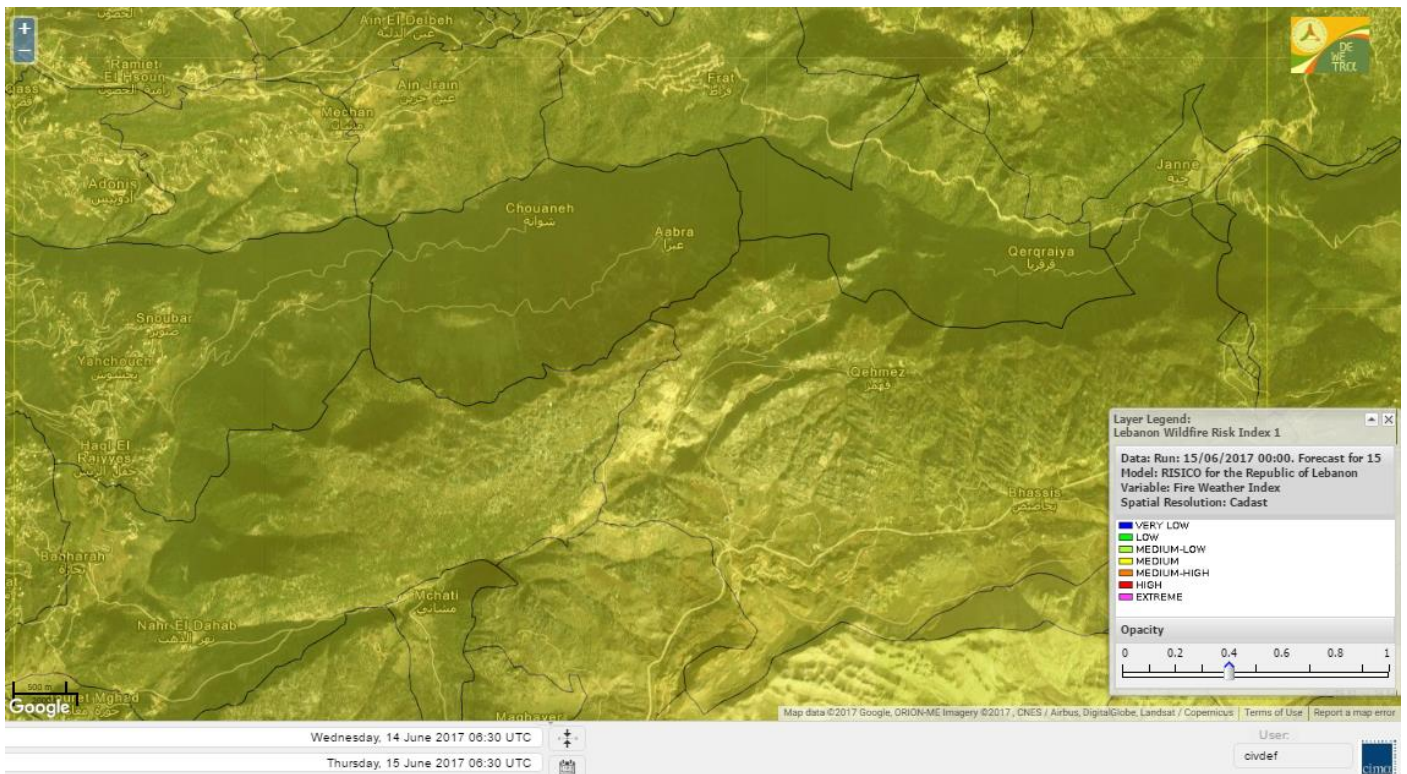

Jabal Moussa Reserve Forecast for 15 June 2017