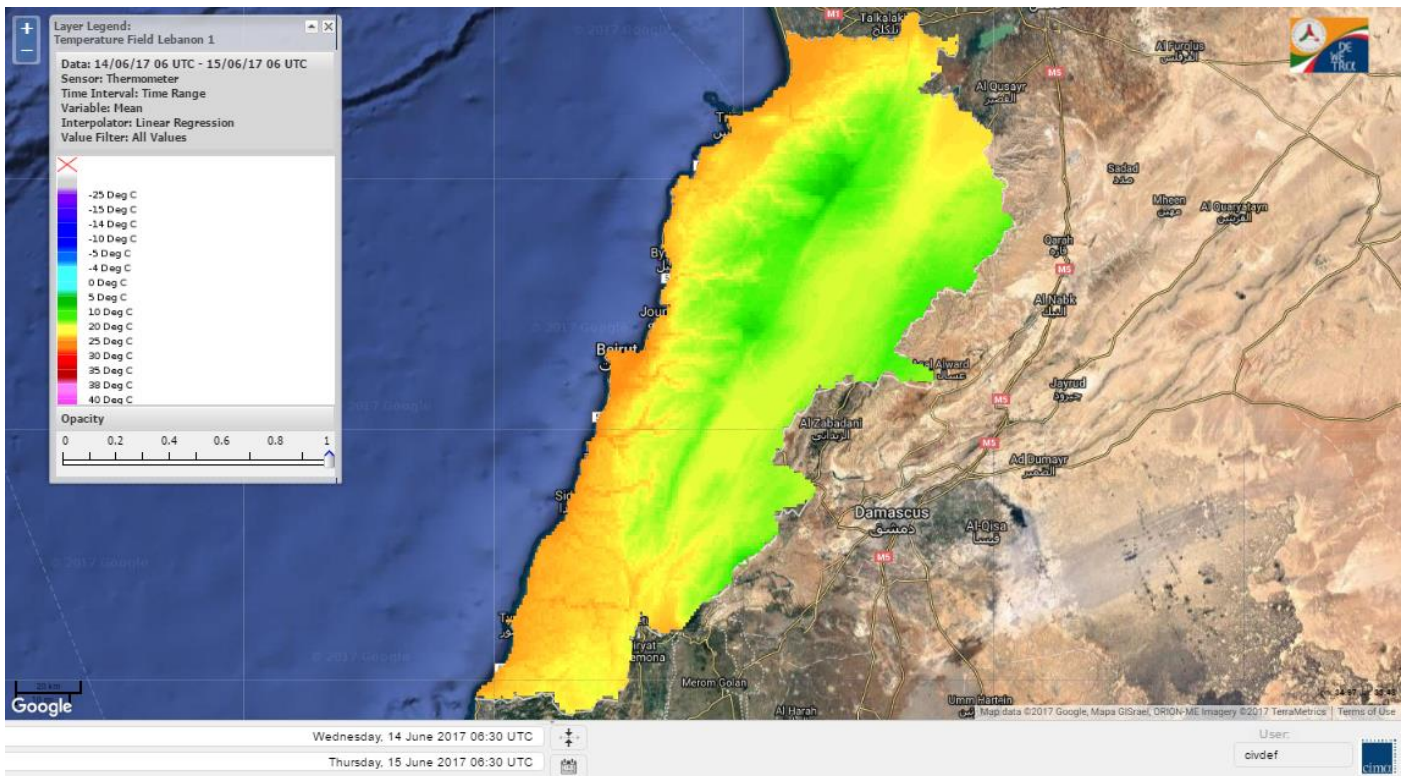

Lebanon temperature for 15 June 2017 7