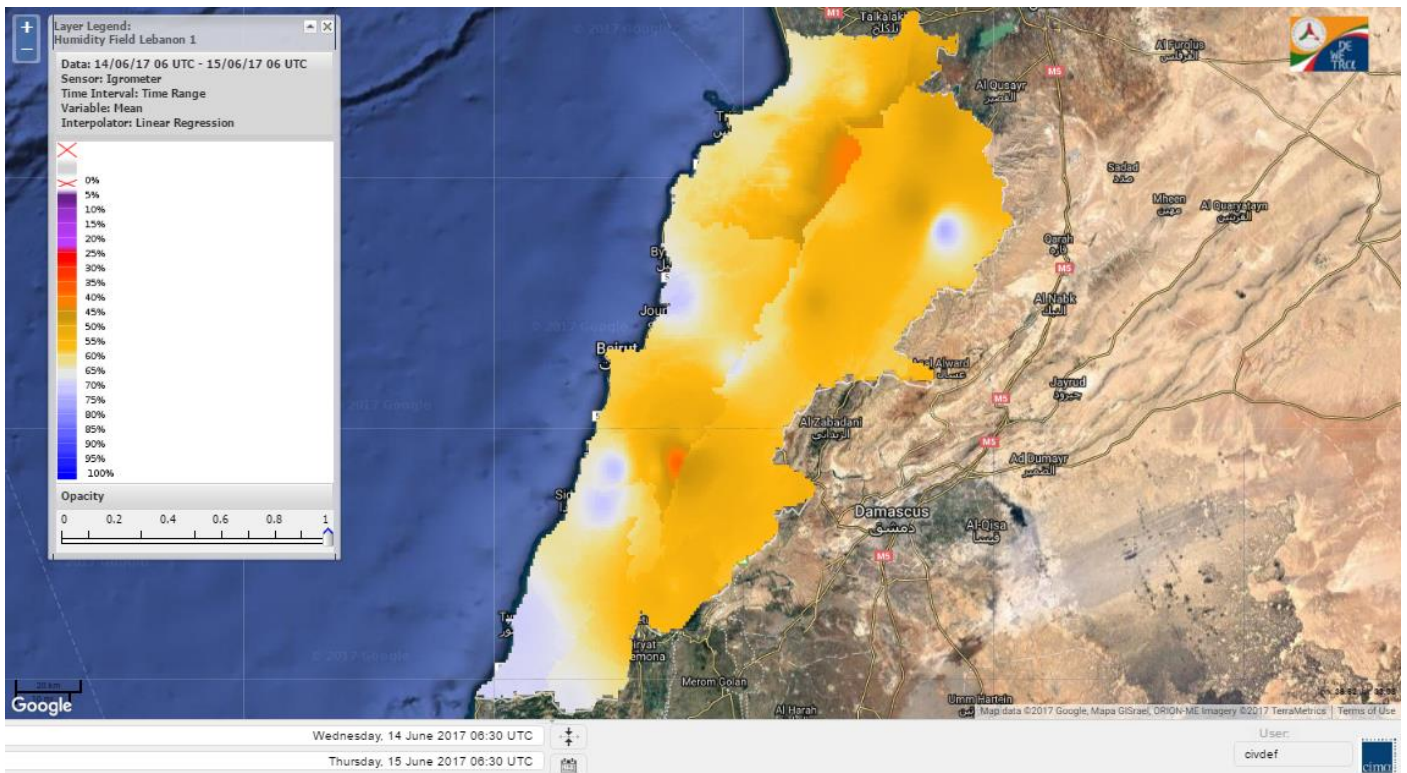

Beirut, 15 June 2017

FIRE RISK INDEX

Lebanon temperature for 15 June 2017 7

Lebanon humidity for 15 June 2017

Lebanon for 15 June 2017

Lebanon for 16 June 2017

Lebanon for 17 June 2017

Shouf Biosphere Reserve Forecast for 15 June 2017