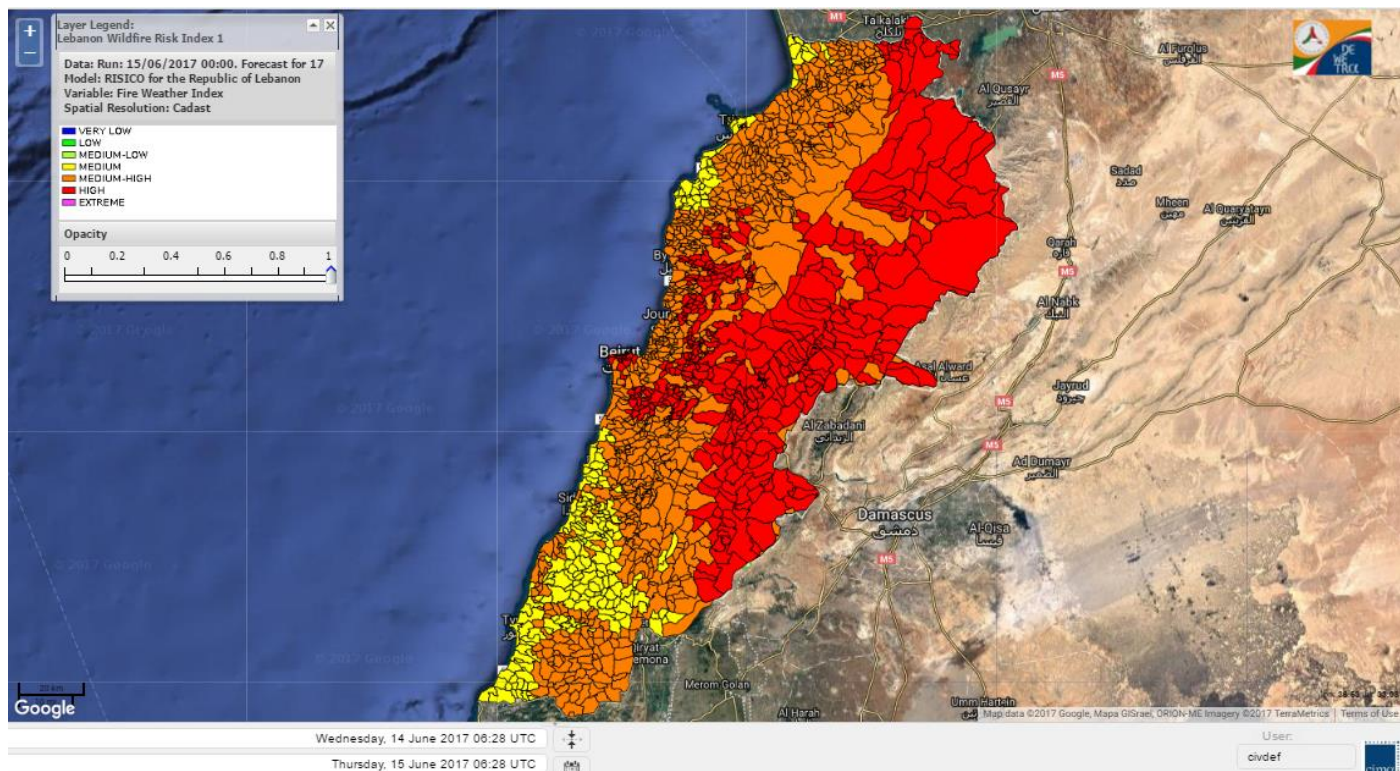

Beirut, 15 June 2017

FIRE RISK INDEX

Lebanon temperature for 15 June 2017 7

Lebanon humidity for 15 June 2017

Lebanon for 15 June 2017

Lebanon for 16 June 2017

Lebanon for 17 June 2017

Shouf Biosphere Reserve Forecast for 15 June 2017