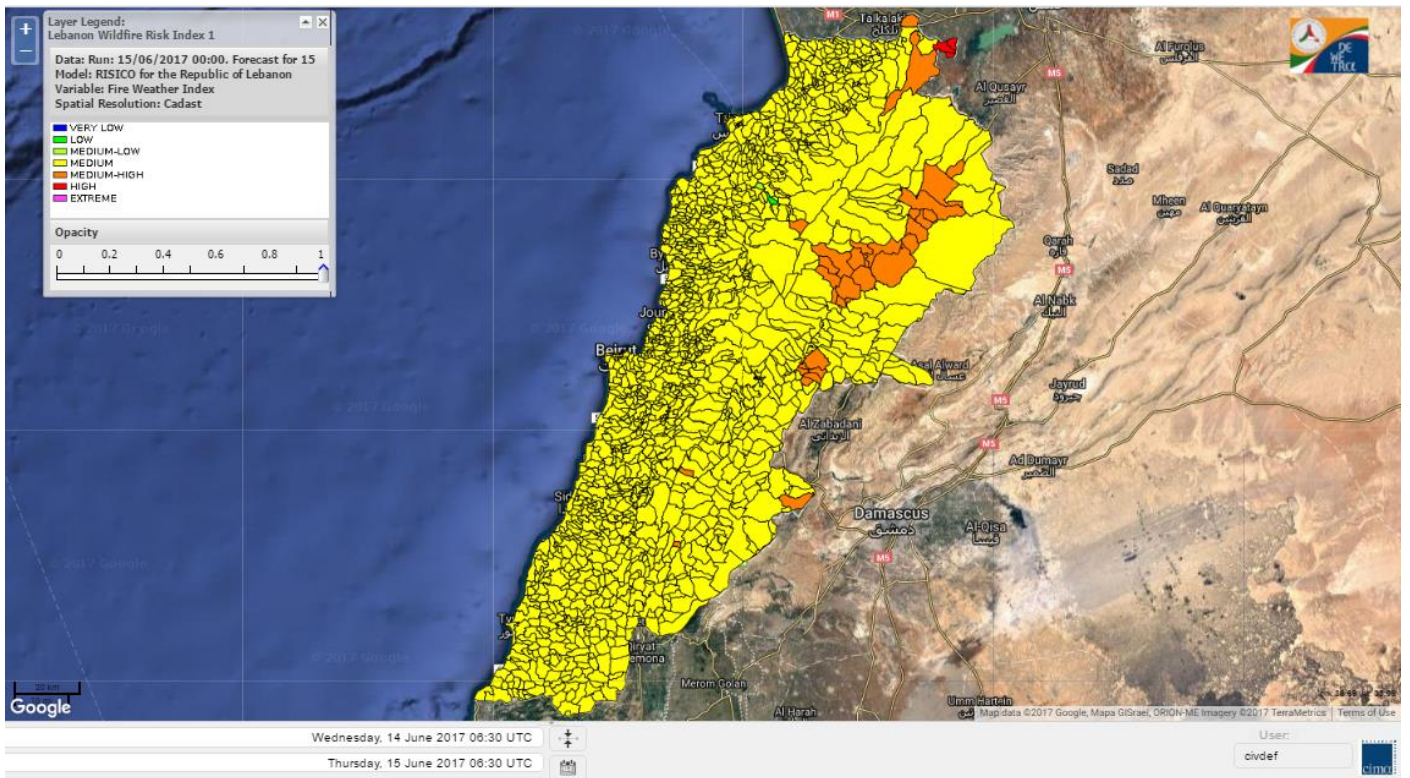

Beirut, 15 June 2017

FIRE RISK INDEX

Lebanon temperature for 15 June 2017 7

Lebanon humidity for 15 June 2017

Lebanon for 15 June 2017

Lebanon for 16 June 2017

Lebanon for 17 June 2017

Shouf Biosphere Reserve Forecast for 15 June 2017