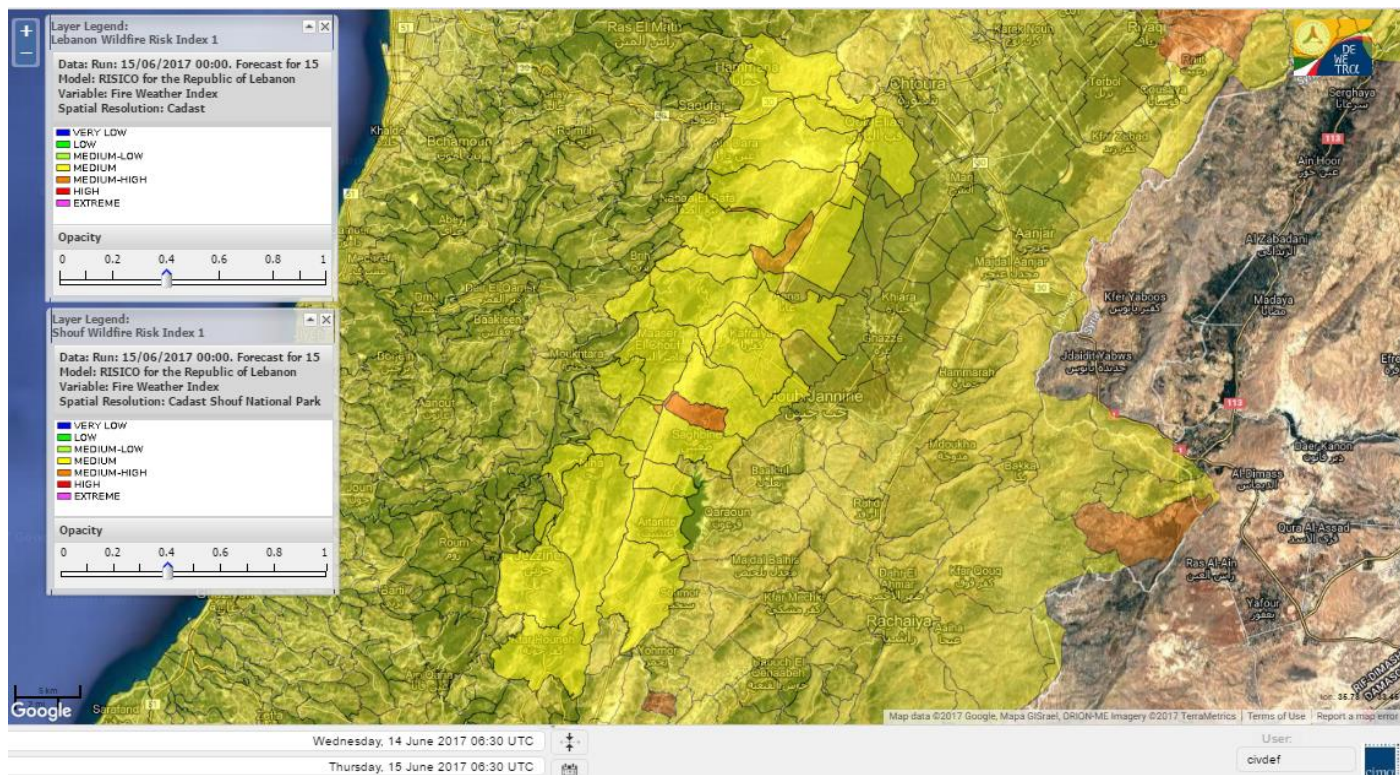

Beirut, 15 June 2017

FIRE RISK INDEX

Lebanon temperature for 15 June 2017 7

Lebanon humidity for 15 June 2017

Lebanon for 15 June 2017

Lebanon for 16 June 2017

Lebanon for 17 June 2017

Shouf Biosphere Reserve Forecast for 15 June 2017