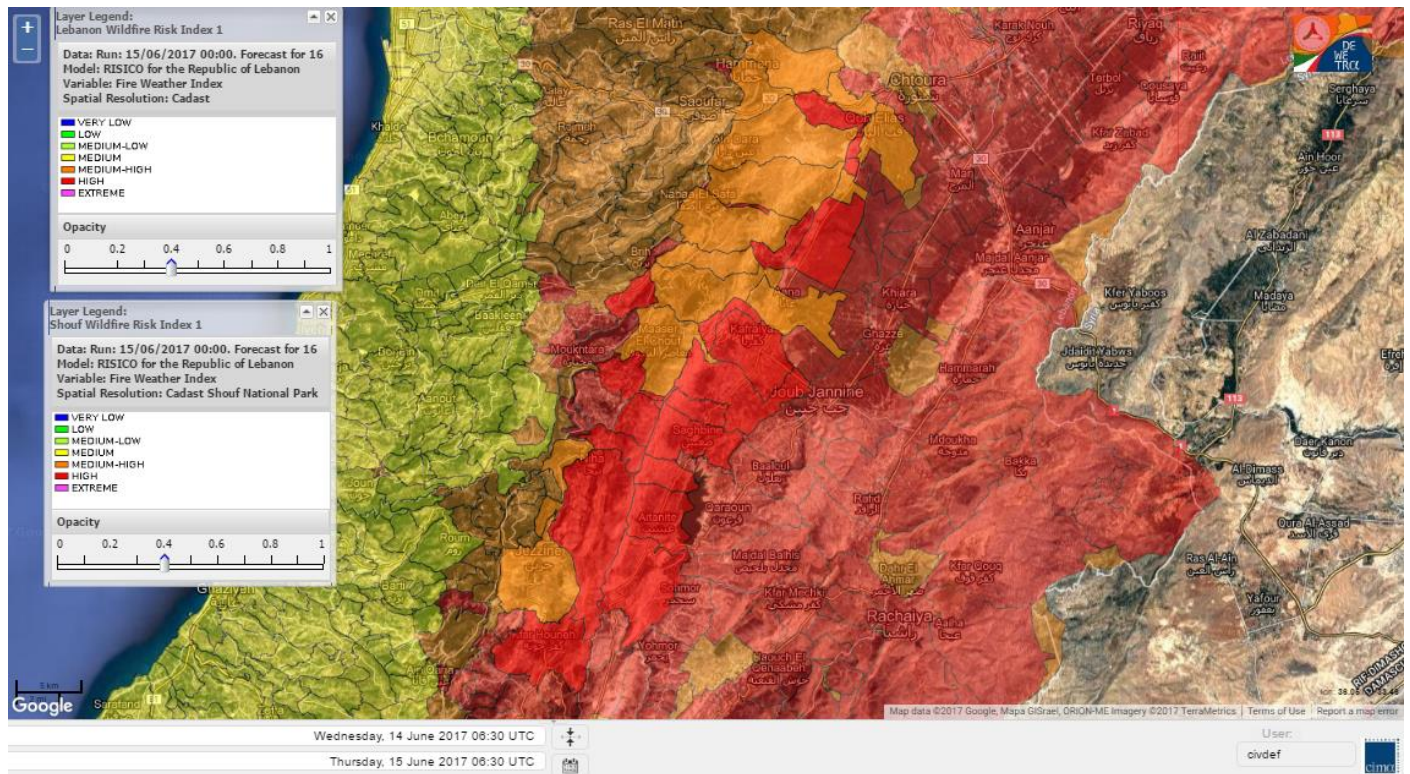

Shouf Biosphere Reserve Forecast for 16 June 2017