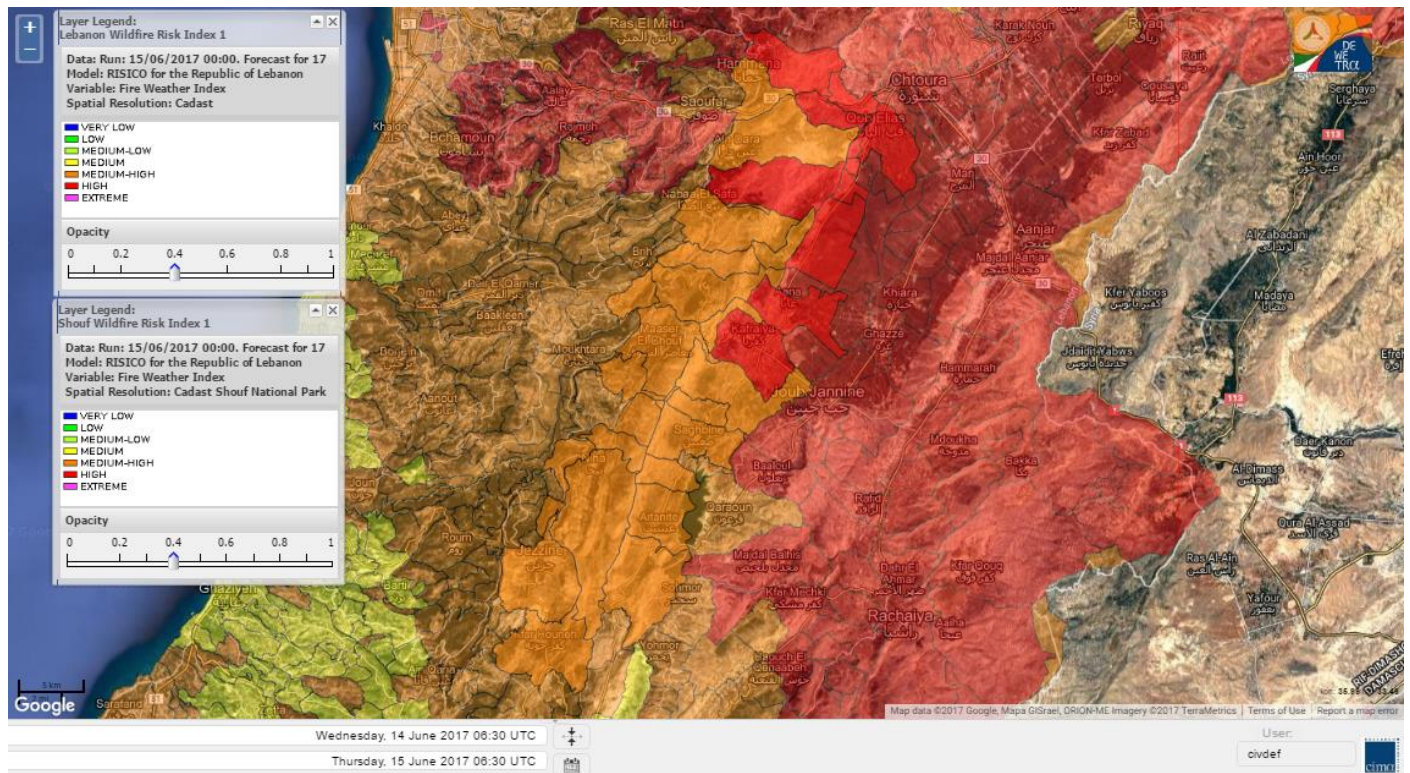

Shouf Biosphere Reserve Forecast for 17 June 2017