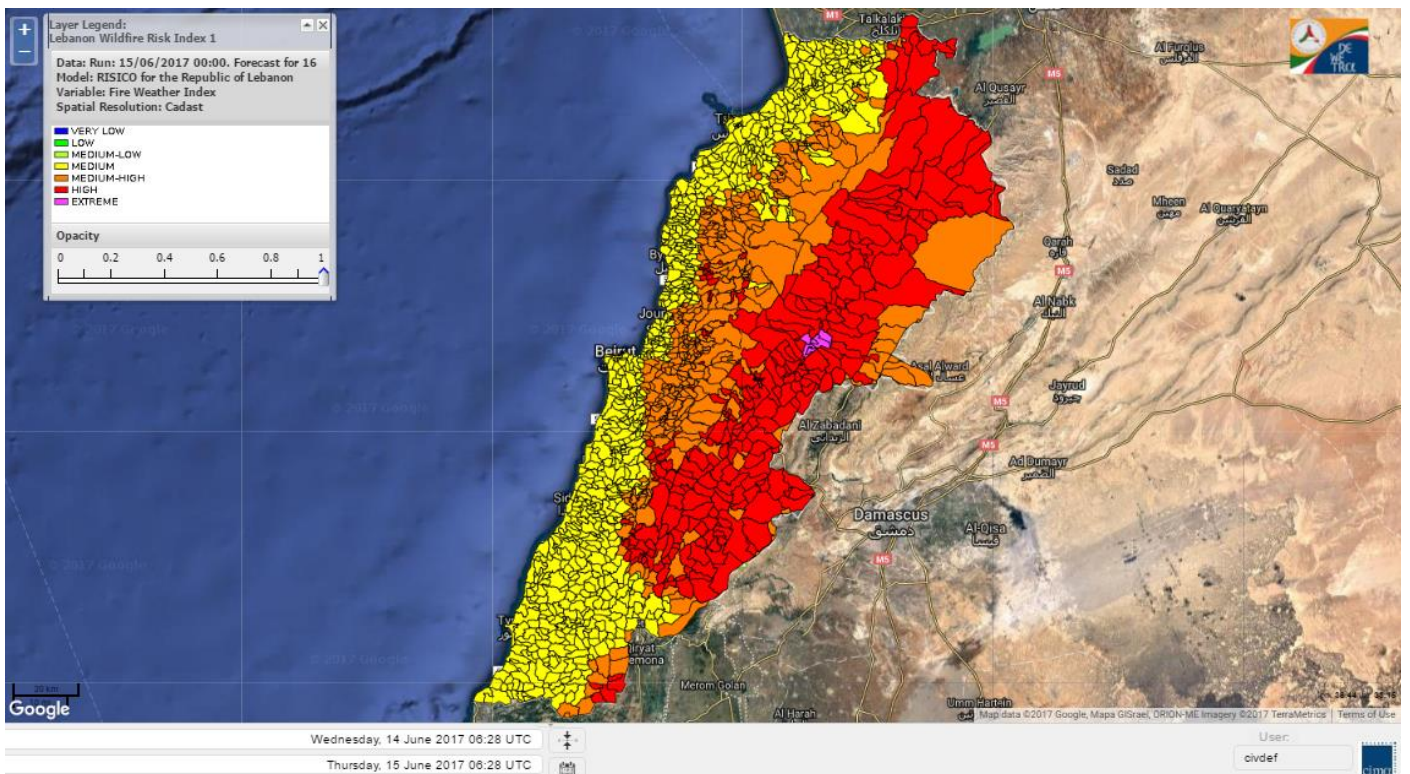

Beirut, 15 June 2017

FIRE RISK INDEX

Lebanon temperature for 15 June 2017 7

Lebanon humidity for 15 June 2017

Lebanon for 15 June 2017

Lebanon for 16 June 2017

Lebanon for 17 June 2017

Shouf Biosphere Reserve Forecast for 15 June 2017