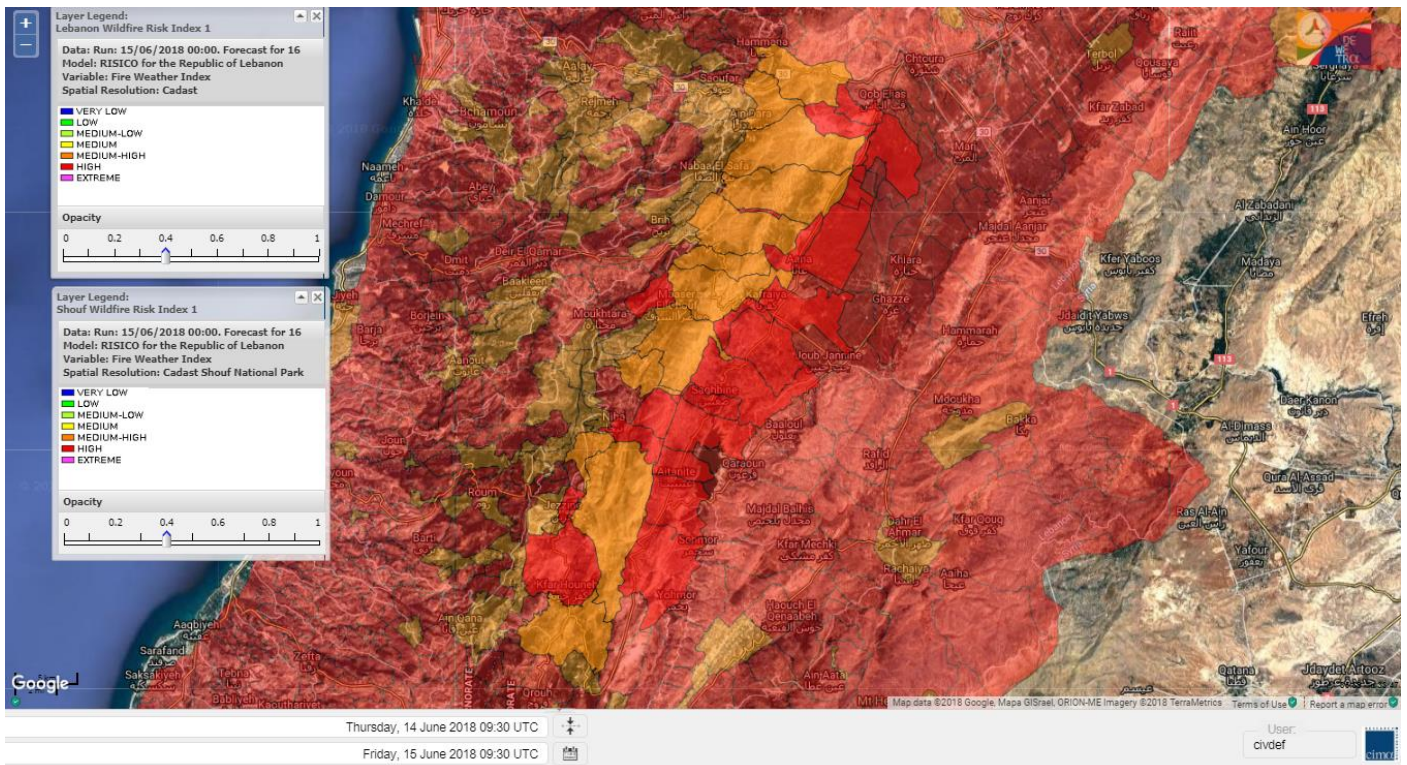

Shouf Biosphere Reserve Forecast for 16 June 2018