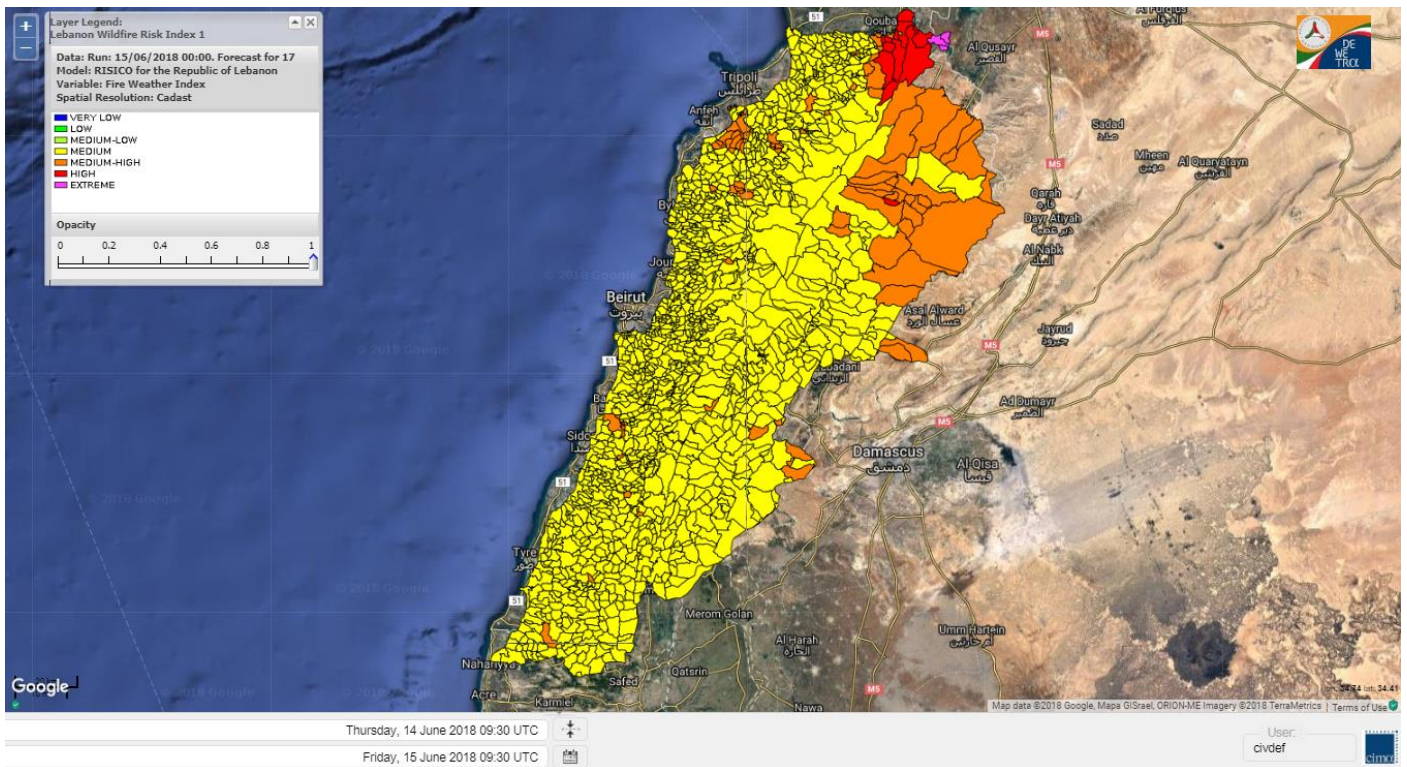

Lebanon for 17 June 2018