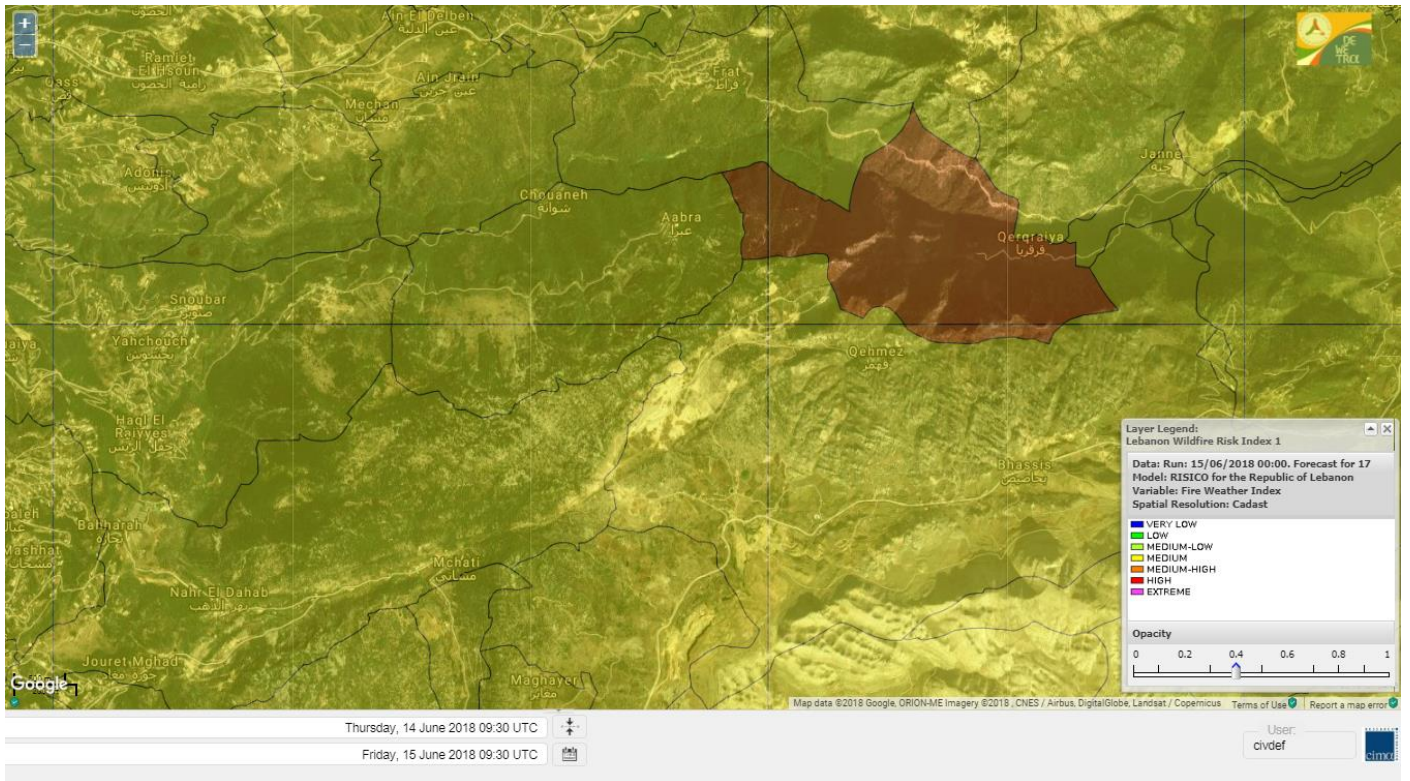

Jabal Moussa Reserve Forecast for 17 June 2018

Nord

Koura

Municipality	15-Jun	16-Jun	17-Jun	Municipality	15-Jun	16-Jun	17-Jun	Municipality	15-Jun	16-Jun	17-Jun
Aaba	M	MH	M	Afsaddiq	M	MH	M	Ain Ekrine	M	MH	M
Amioun	M	MH	M	Anfeh	M	MH	M	Badbhoun	M	MH	M
Barghoun	M	MH	M	Barsa	M	H	MH	Batroumine	M	MH	MH
Bdebba	M	MH	MH	Bechmizine	M	MH	M	Bednaye El-Koura	M	H	M
Bhabbouch El-Koura	M	MH	M	Bkeftine	M	MH	MH	Bnehran	M	MH	M
Bqaiia El-Koura	M	MH	MH	Bsarma	M	MH	M	Btaaboura	M	MH	M
Bterram	M	MH	M	Btouratij	M	MH	MH	Bziza	M	MH	M
Dar Beechtar	M	H	M	Dar Chmezzine	M	MH	M	Deddeh	M	H	MH
Deir El-Balamand	M	MH	MH	Fih	M	MH	M	Hraiche	M	MH	M
Ijdaabrine	M	MH	M	Kaftoun	M	MH	M	Kefraya El-Koura	M	MH	M
Kfarakka	M	MH	M	Kfarhata	M	MH	M	Kfarhazir	M	MH	M
Kfarkahel	M	MH	MH	Kfarsaroun	M	MH	M	Kosba	M	MH	M
Mejdel el-Koura	M	MH	M	Nakhle	M	MH	MH	Qalhat	M	MH	MH
Ras Masqa	M	H	MH	Rechdibbine	M	MH	M	Zakroun	M	MH	M
Zgharta El-Mtaouile	M	MH	MH								