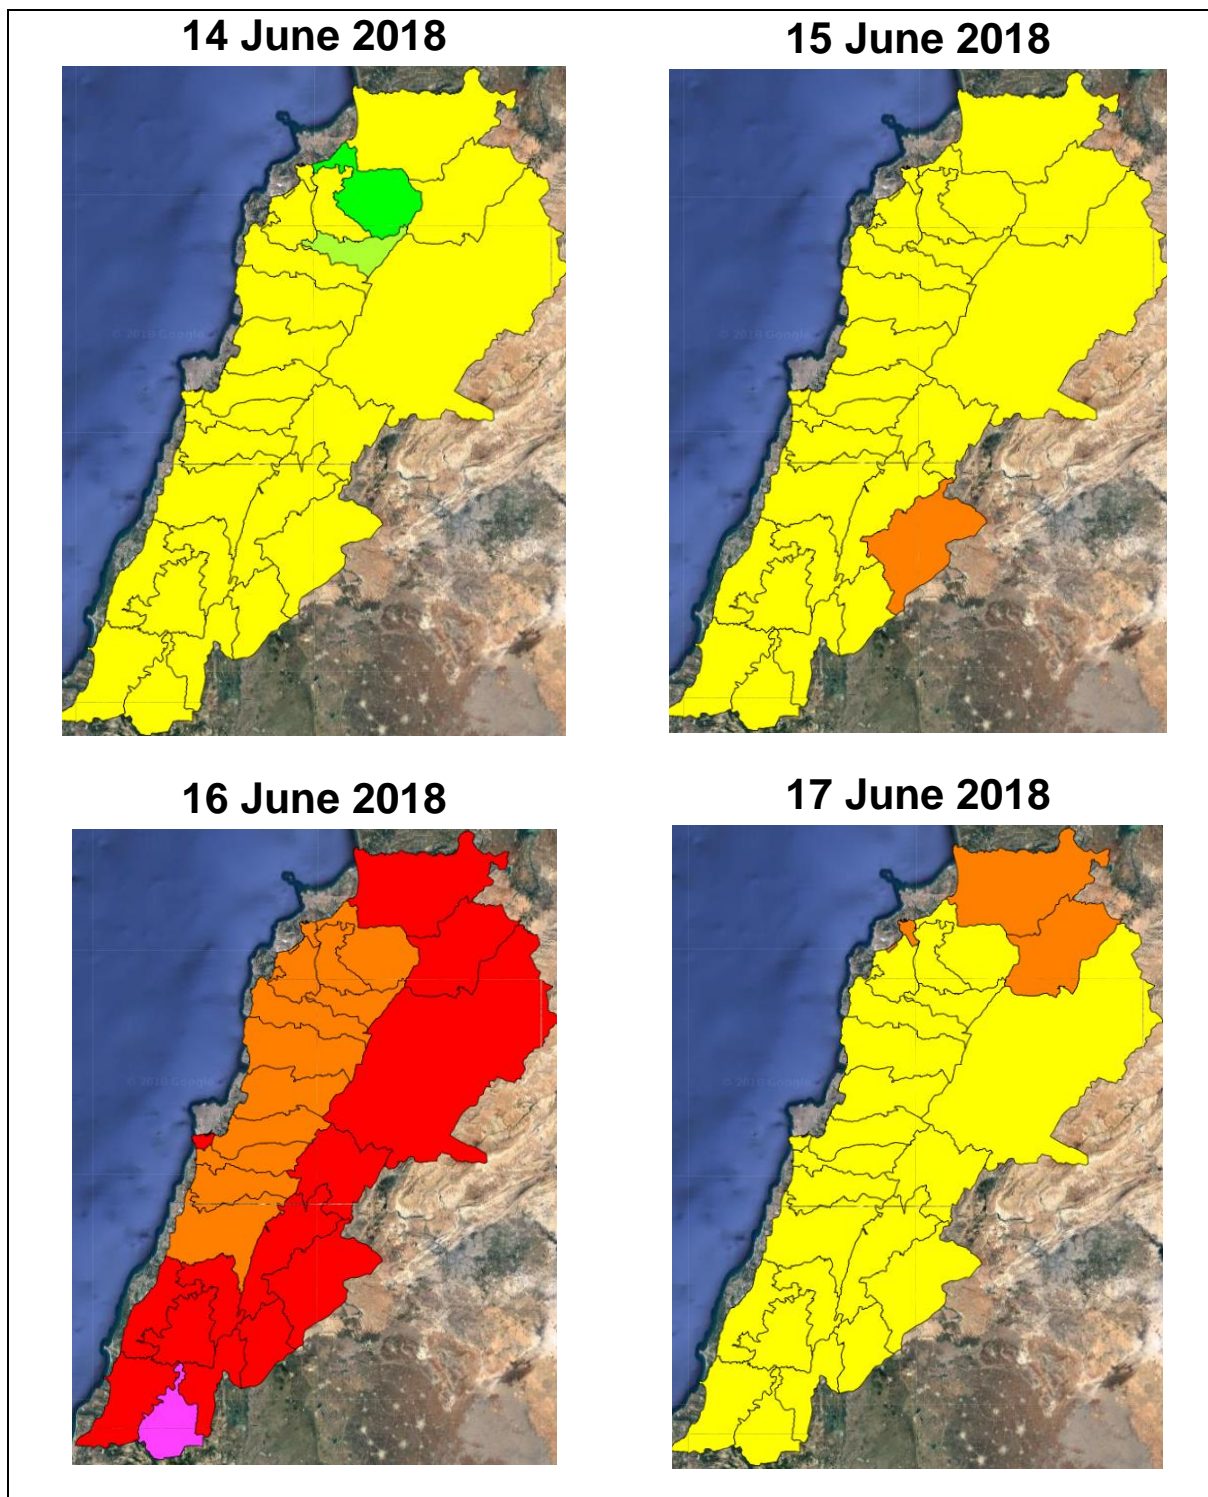

FIRE RISK INDEX

Layer Legend:
Lebanon Wildfire Risk Index 1

Data: Run: 15/06/2018 00:00. Forecast for 15
Model: RISICO for the Republic of Lebanon
Variable: Fire Weather Index
Spatial Resolution: Caza

- VERY LOW
- LOW
- MEDIUM-LOW
- MEDIUM
- MEDIUM-HIGH
- HIGH
- EXTREME