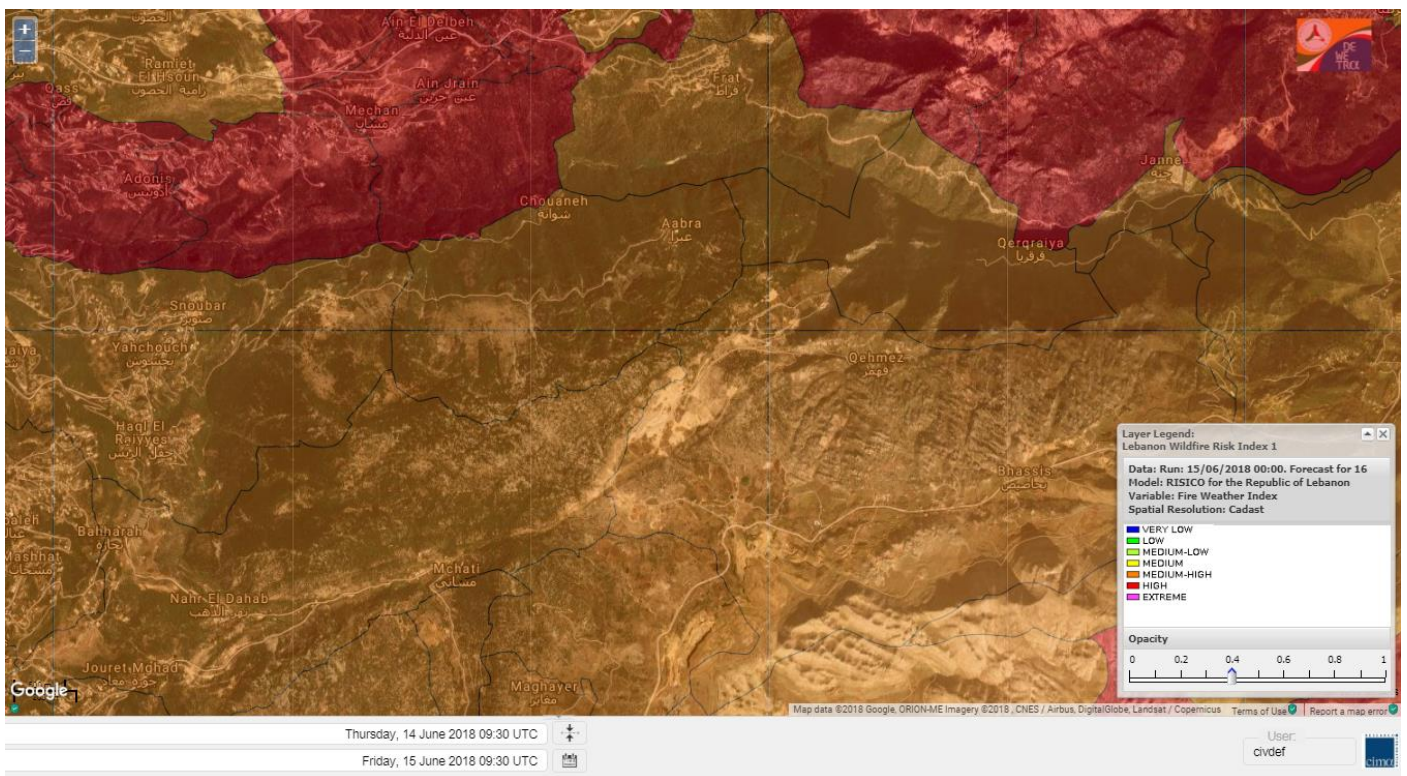

Jabal Moussa Reserve Forecast for 17 June 2018

Nord

Koura

Municipality	15-Jun	16-Jun	17-Jun	Municipality	15-Jun	16-Jun	17-Jun	Municipality	15-Jun	16-Jun	17-Jun
Aaba	M	MH	M	Afsaddiq	M	MH	M	Ain Ekrine	M	MH	M
Amioun	M	MH	M	Anfeh	M	MH	M	Badbhoun	M	MH	M
Barghoun	M	MH	M	Barsa	M	H	MH	Batroumine	M	MH	MH
Bdebba	M	MH	MH	Bechmizine	M	MH	M	Bednaye El-Koura	M	H	M
Bhabbouch El-Koura	M	MH	M	Bkeftine	M	MH	MH	Bnehran	M	MH	M
Bqaiia El-Koura	M	MH	MH	Bsarma	M	MH	M	Btaaboura	M	MH	M
Bterram	M	MH	M	Btouratij	M	MH	MH	Bziza	M	MH	M
Dar Beechtar	M	H	M	Dar Chmezzine	M	MH	M	Deddeh	M	H	MH
Deir El-Balamand	M	MH	MH	Fih	M	MH	M	Hraiche	M	MH	M
Ijdaabrine	M	MH	M	Kaftoun	M	MH	M	Kefraya El-Koura	M	MH	M
Kfarakka	M	MH	M	Kfarhata	M	MH	M	Kfarhazir	M	MH	M
Kfarkahel	M	MH	MH	Kfarsaroun	M	MH	M	Kosba	M	MH	M
Mejdel el-Koura	M	MH	M	Nakhle	M	MH	MH	Qalhat	M	MH	MH
Ras Masqa	M	H	MH	Rechdibbine	M	MH	M	Zakroun	M	MH	M
Zgharta El-Mtaouile	M	MH	MH								