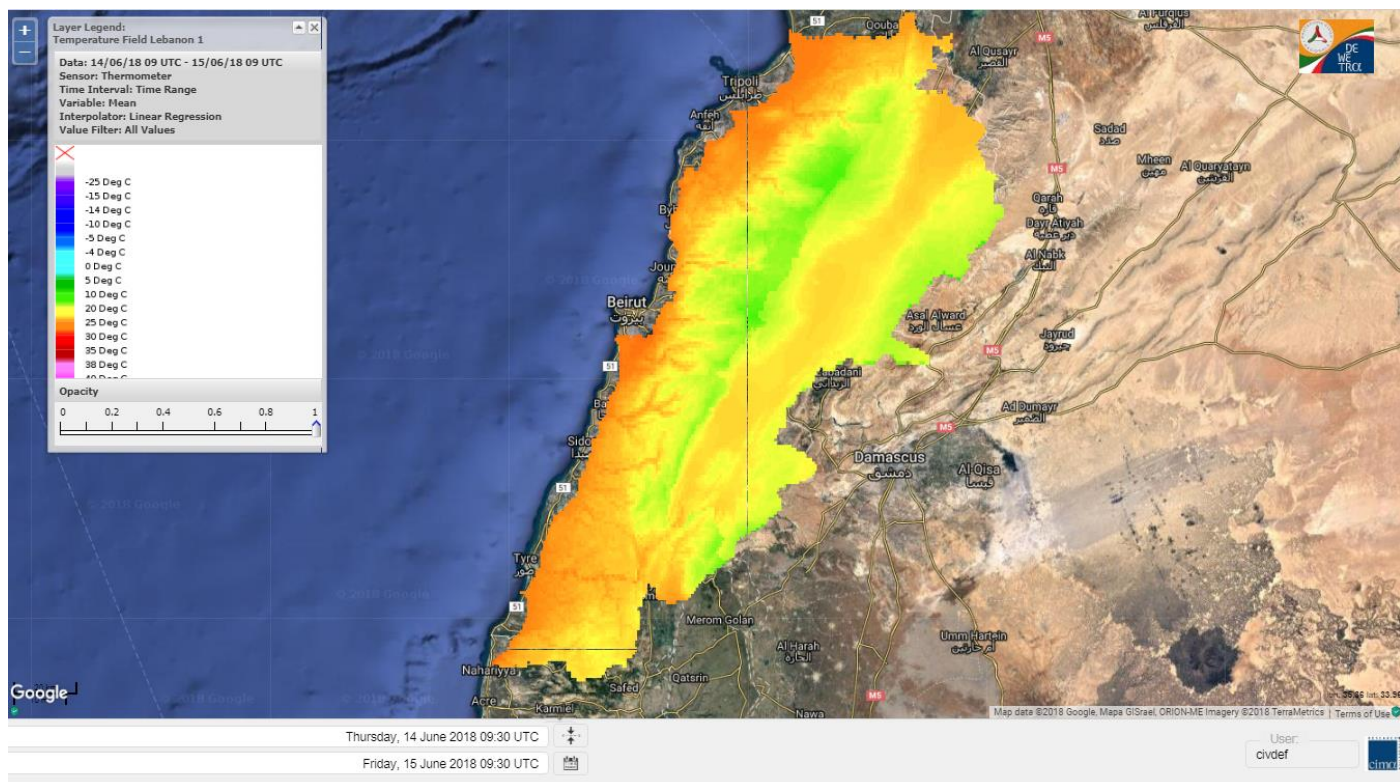

Lebanon temperature for 15 June 2018