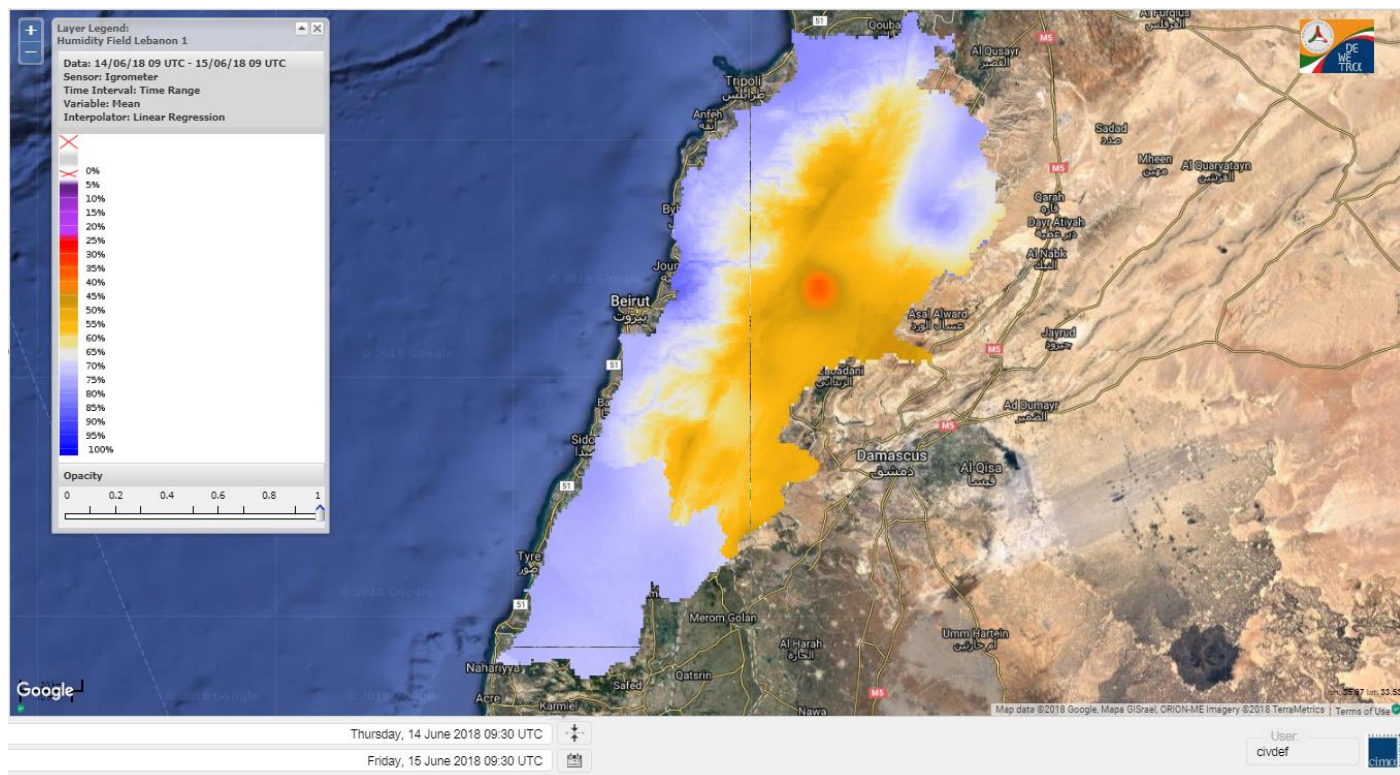

Lebanon humidity for 15 June 2018