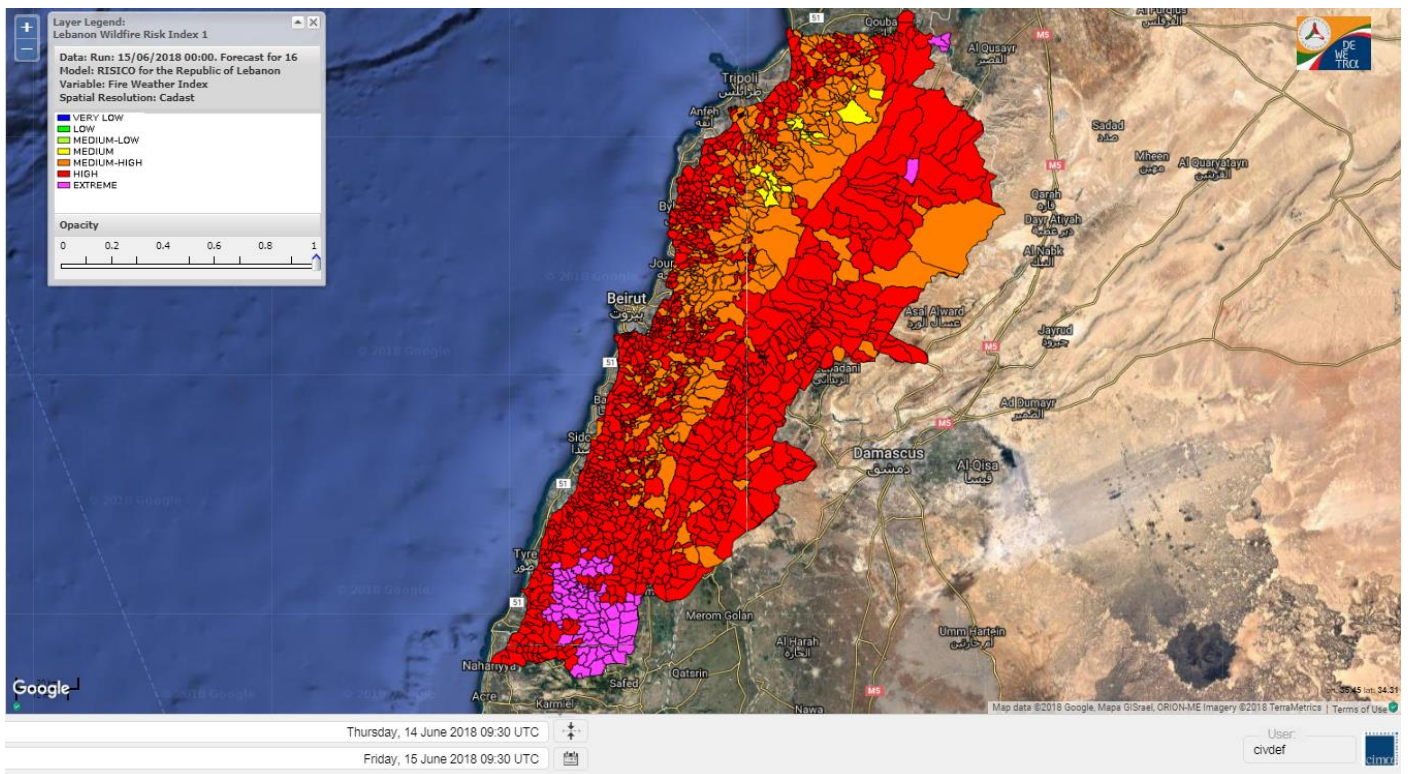

Lebanon for 16 June 2018