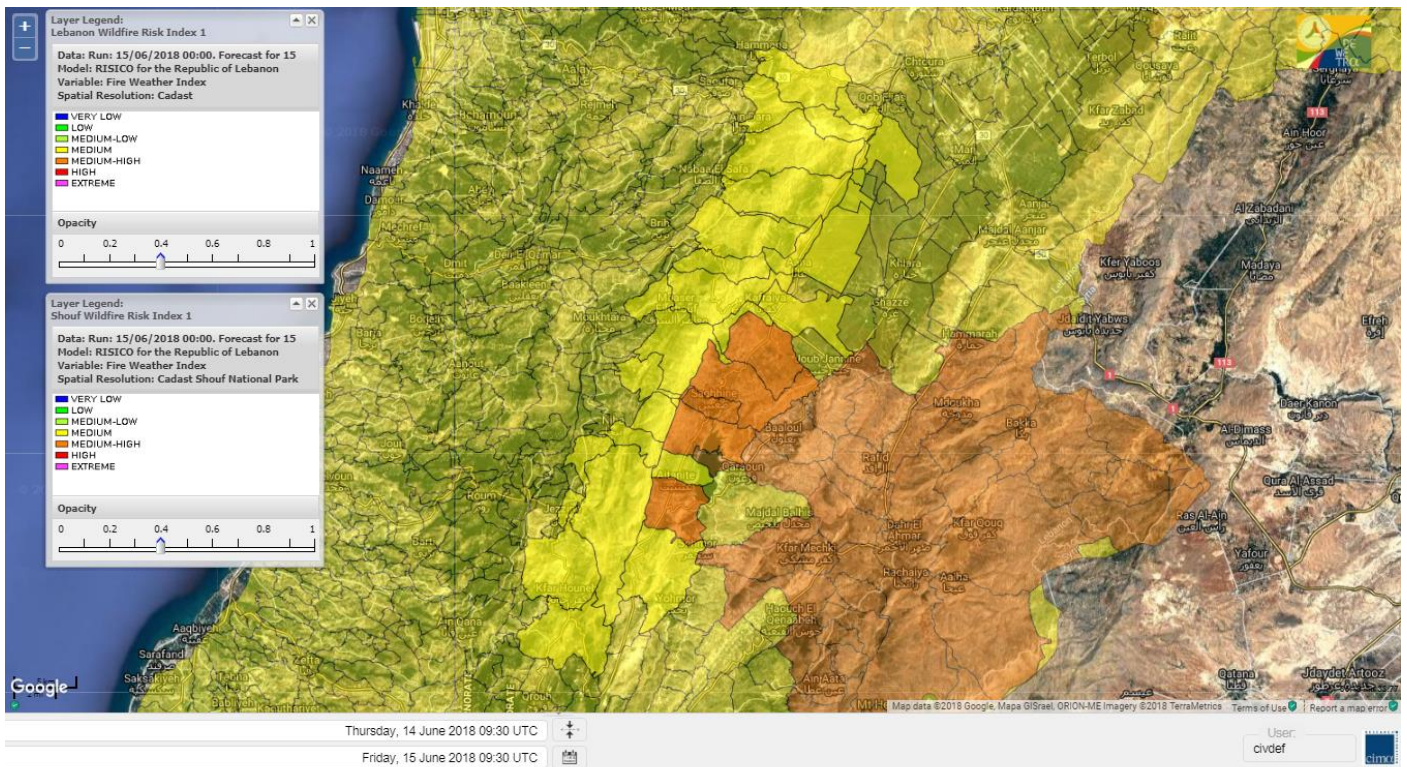

Shouf Biosphere Reserve Forecast for 15 June 2018