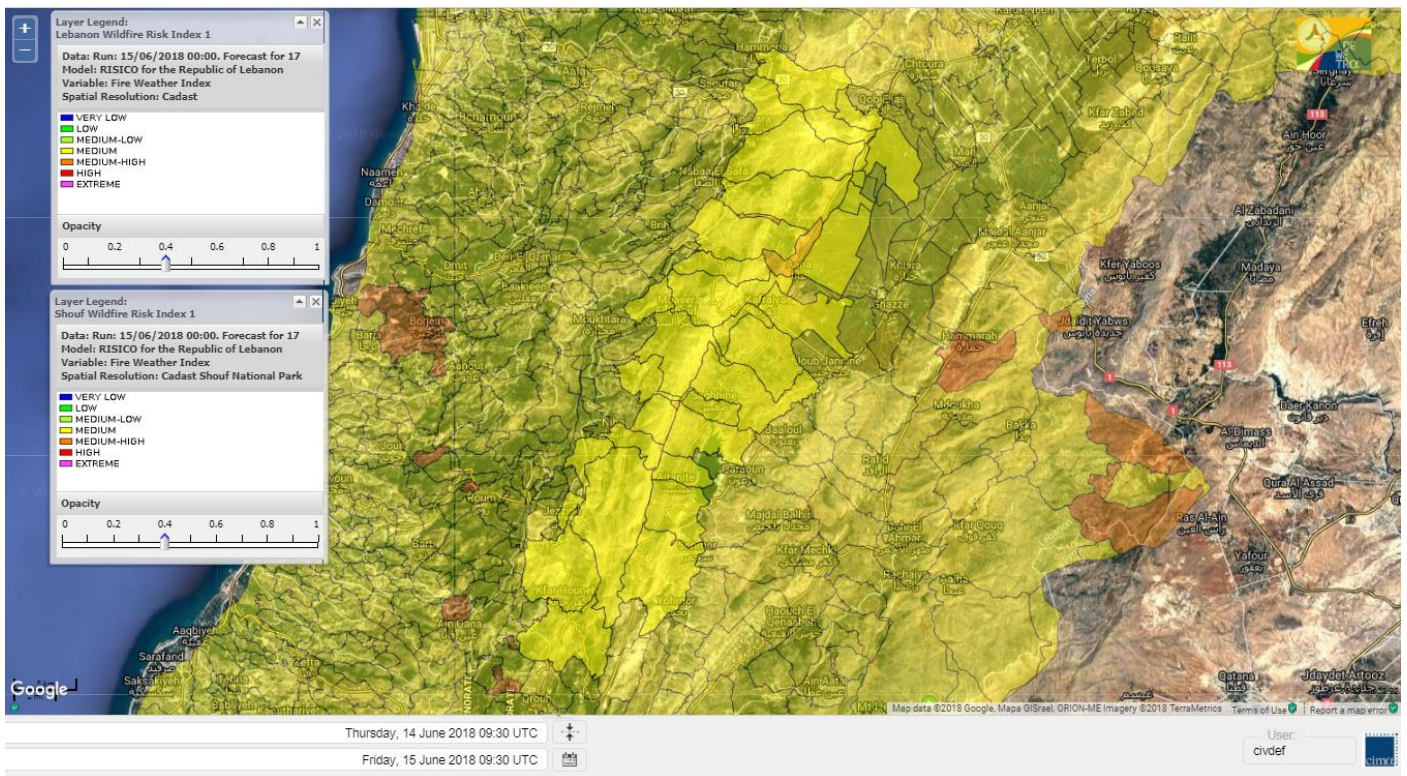

Shouf Biosphere Reserve Forecast for 17 June 2018