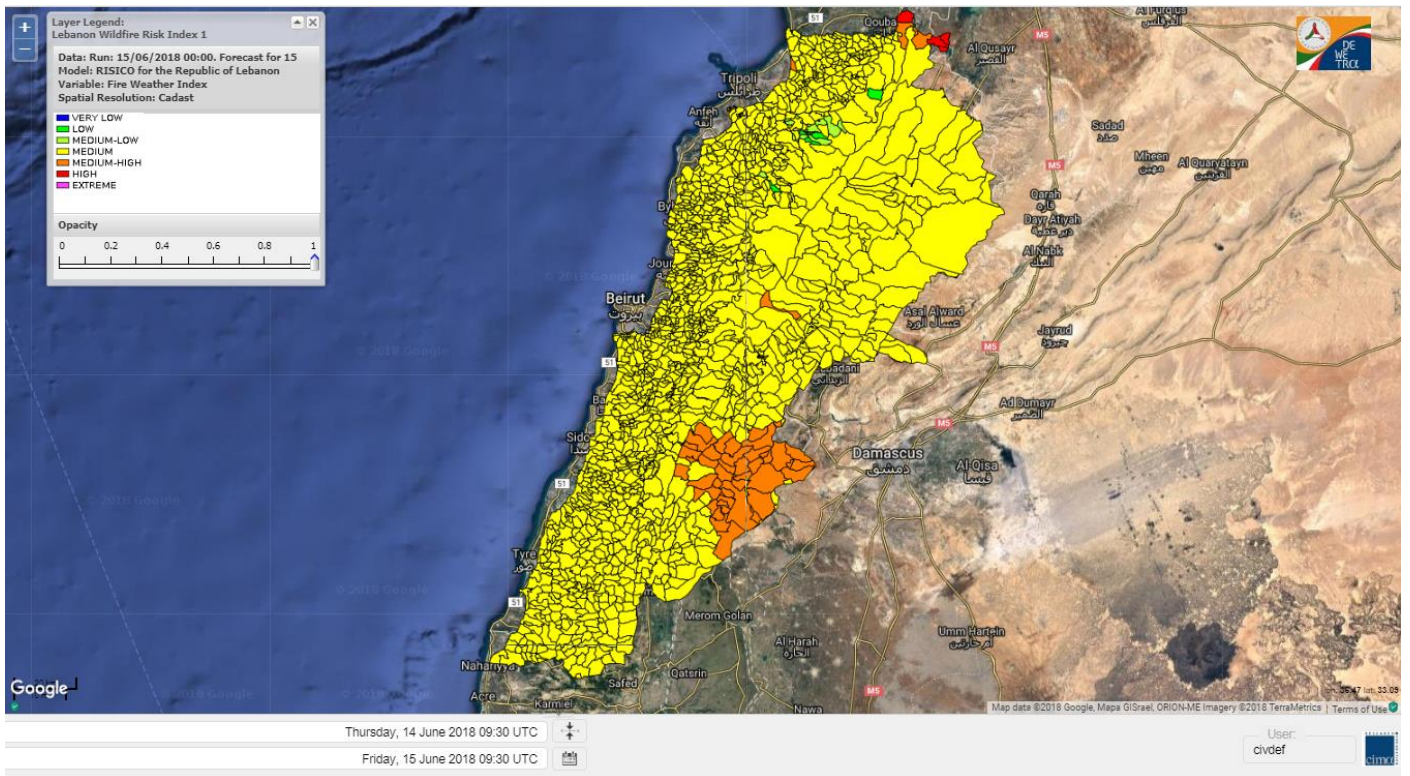

Lebanon for 15 June 2018