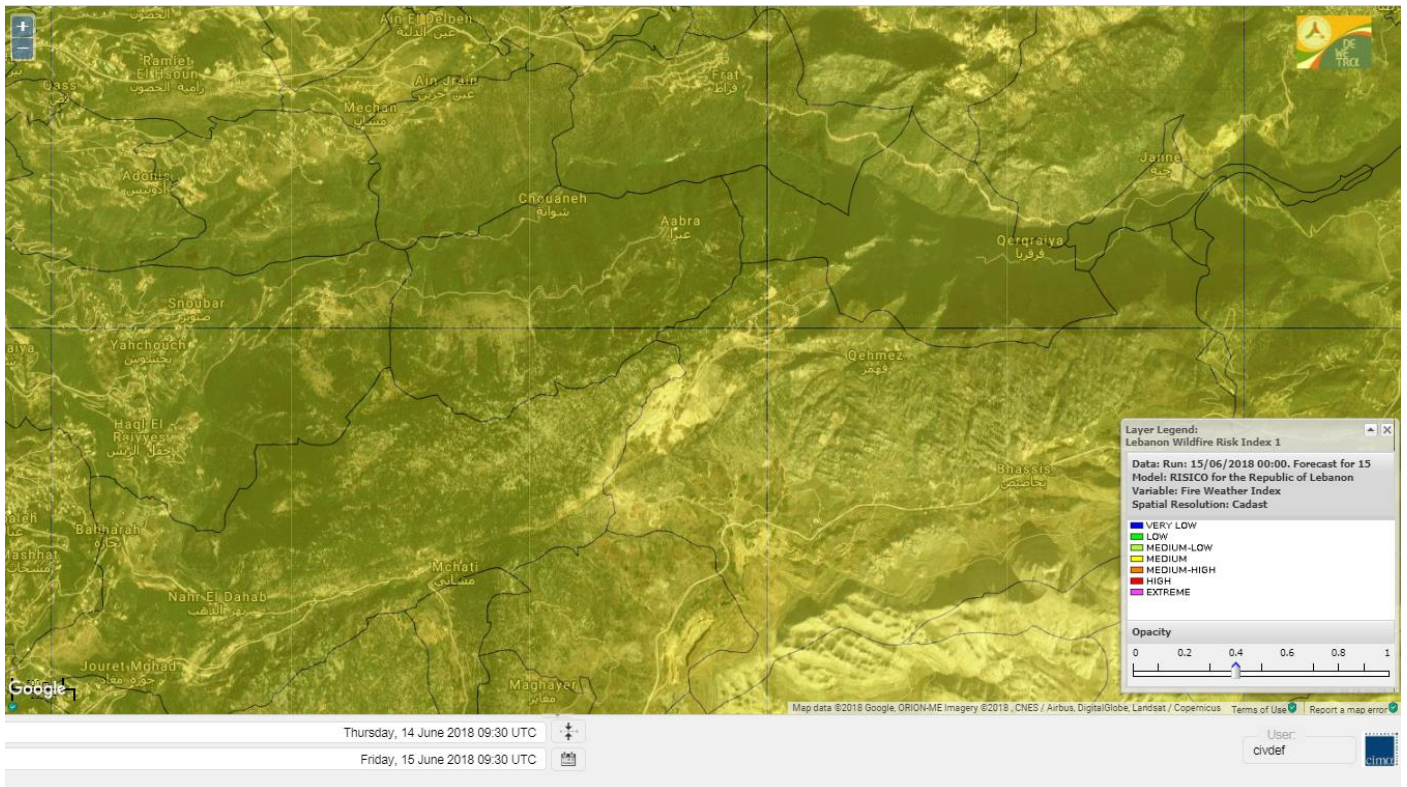

Shouf Biosphere Reserve Forecast for 15 June 2018

Shouf Biosphere Reserve Forecast for 16 June 2018

Shouf Biosphere Reserve Forecast for 17 June 2018

Jabal Moussa Reserve Forecast for 15 June 2018

Jabal Moussa Reserve Forecast for 16 June 2018