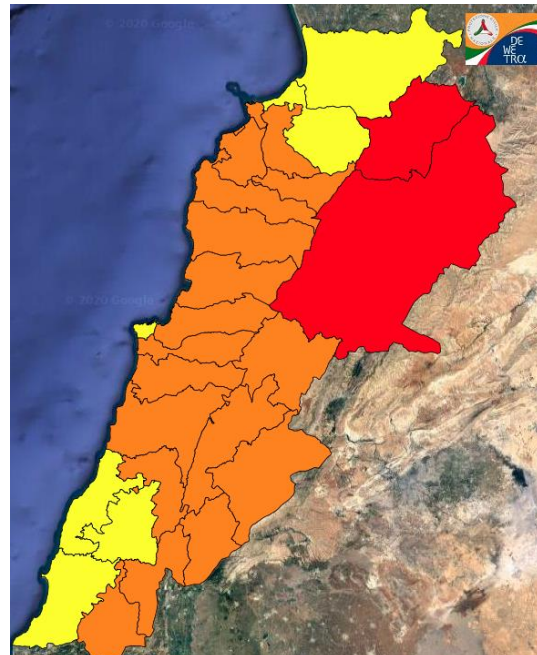

Beirut, 15 June 2020

FIRE RISK INDEX

14 June 2020

15 June 2020

16 June 2020

17 June 2020

Layer Legend:
Lebanon Wildfire Risk Index 1

Data: Run: 15/06/2020 00:00. Forecast for 15
Model: RISICO for the Republic of Lebanon
Variable: Fire Weather Index
Spatial Resolution: Caza