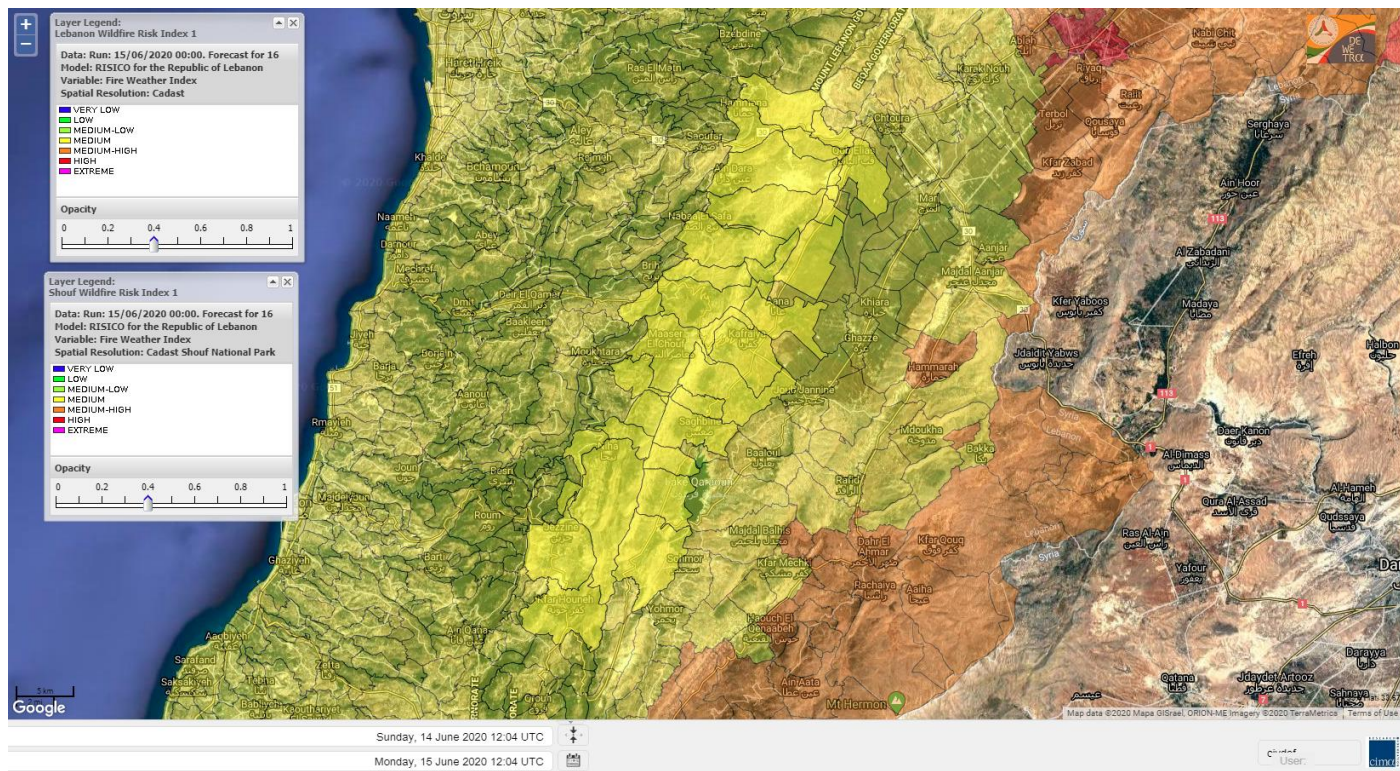

- VERY LOW
- LOW
- MEDIUM-LOW
- MEDIUM
- MEDIUM-HIGH
- HIGH
- EXTREME

Lebanon for 15 June 2020

Lebanon for 16 June 2020

Lebanon for 17 June 2020

Shouf Biosphere Reserve Forecast for 15 June 2020

Shouf Biosphere Reserve Forecast for 16 June 2020