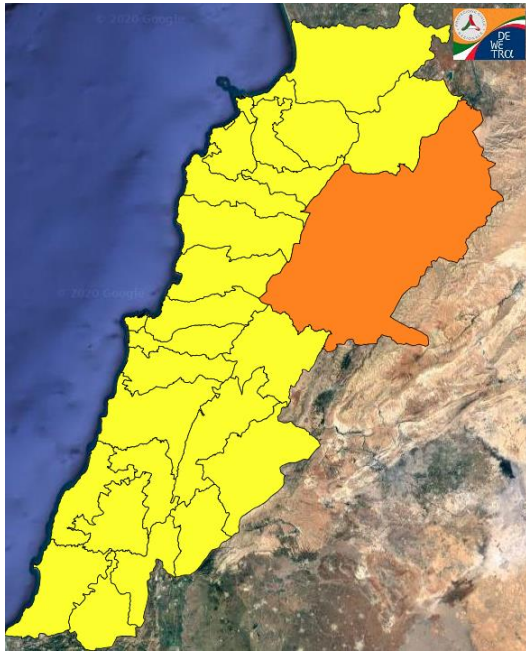

FIRE RISK INDEX

14 June 2020