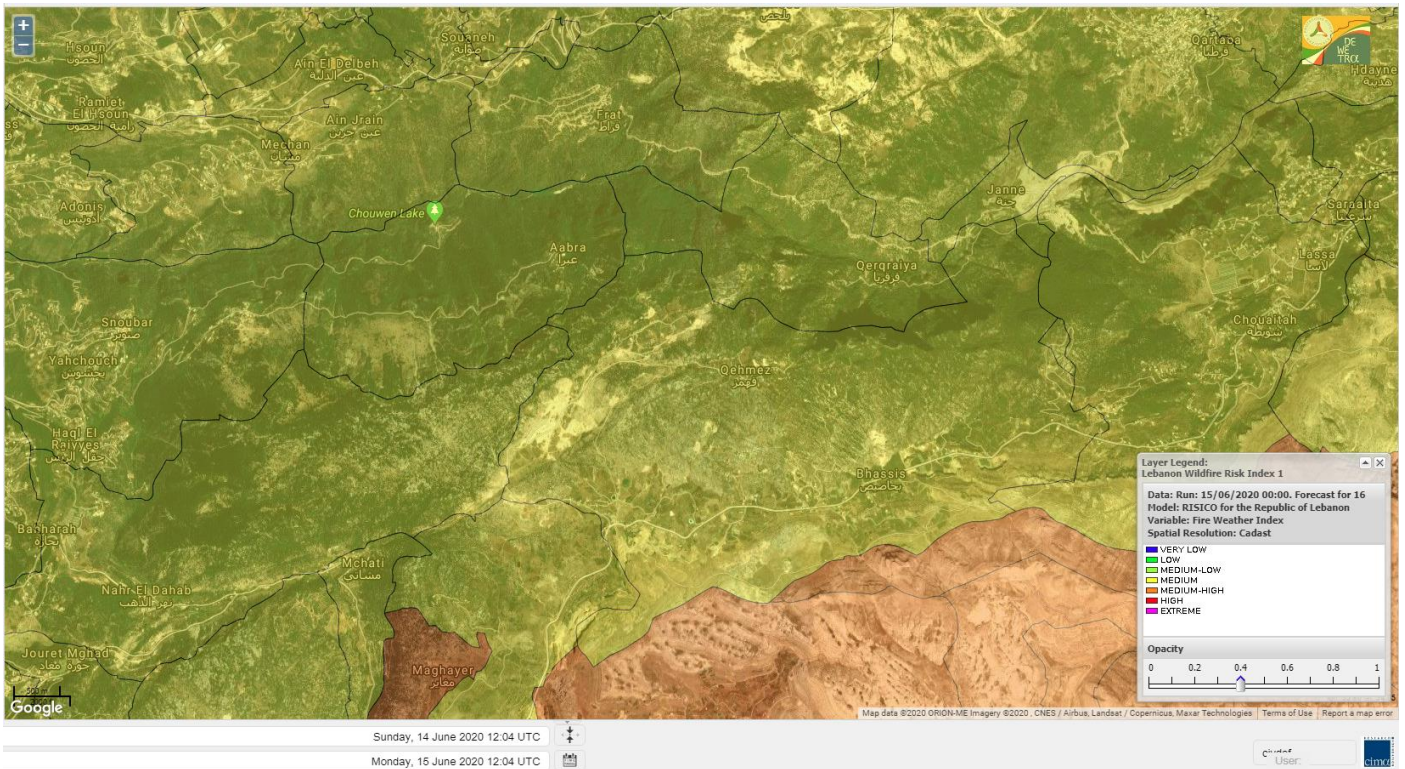

Jabal Moussa Reserve Forecast for 16 June 2020