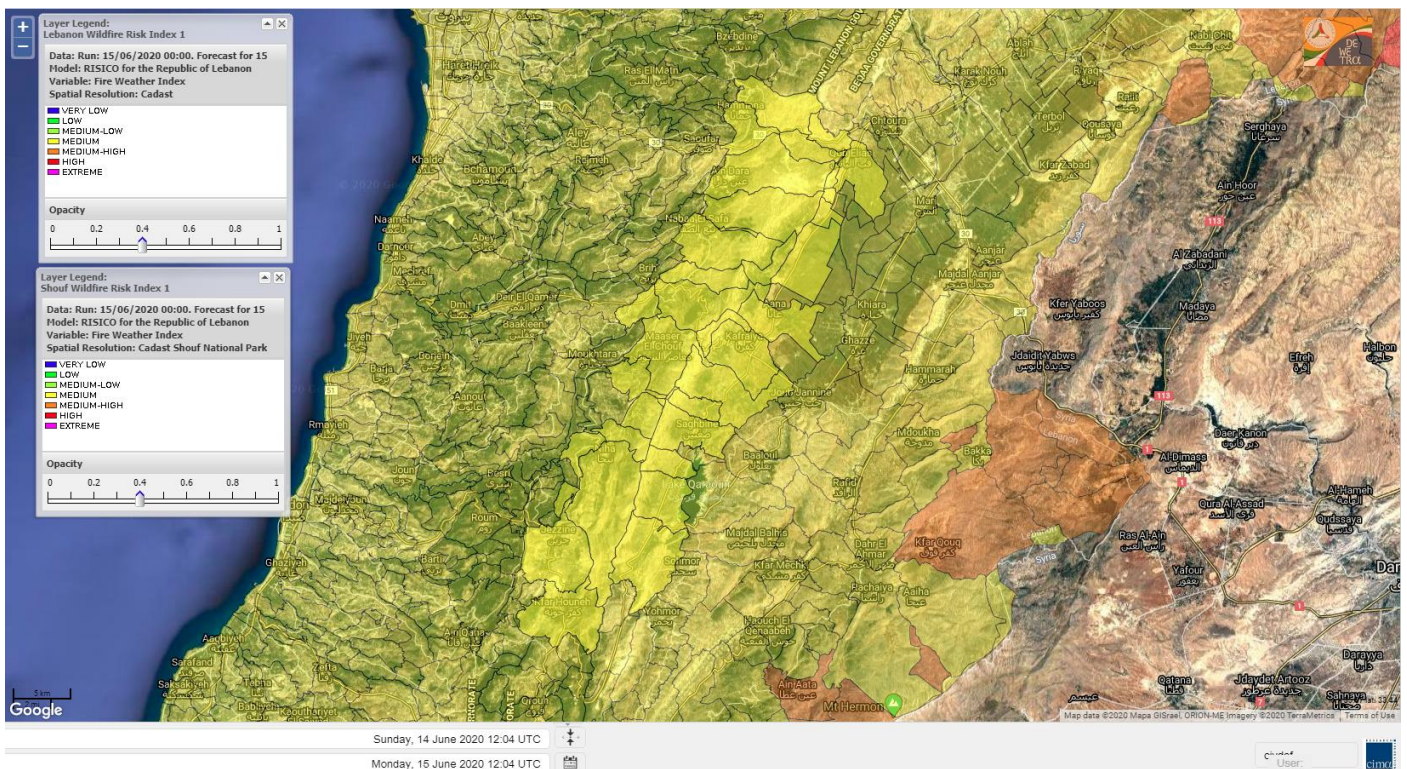

- VERY LOW
- LOW
- MEDIUM-LOW
- MEDIUM
- MEDIUM-HIGH
- HIGH
- EXTREME

Lebanon for 15 June 2020

Lebanon for 16 June 2020

Lebanon for 17 June 2020

Shouf Biosphere Reserve Forecast for 15 June 2020

Shouf Biosphere Reserve Forecast for 16 June 2020