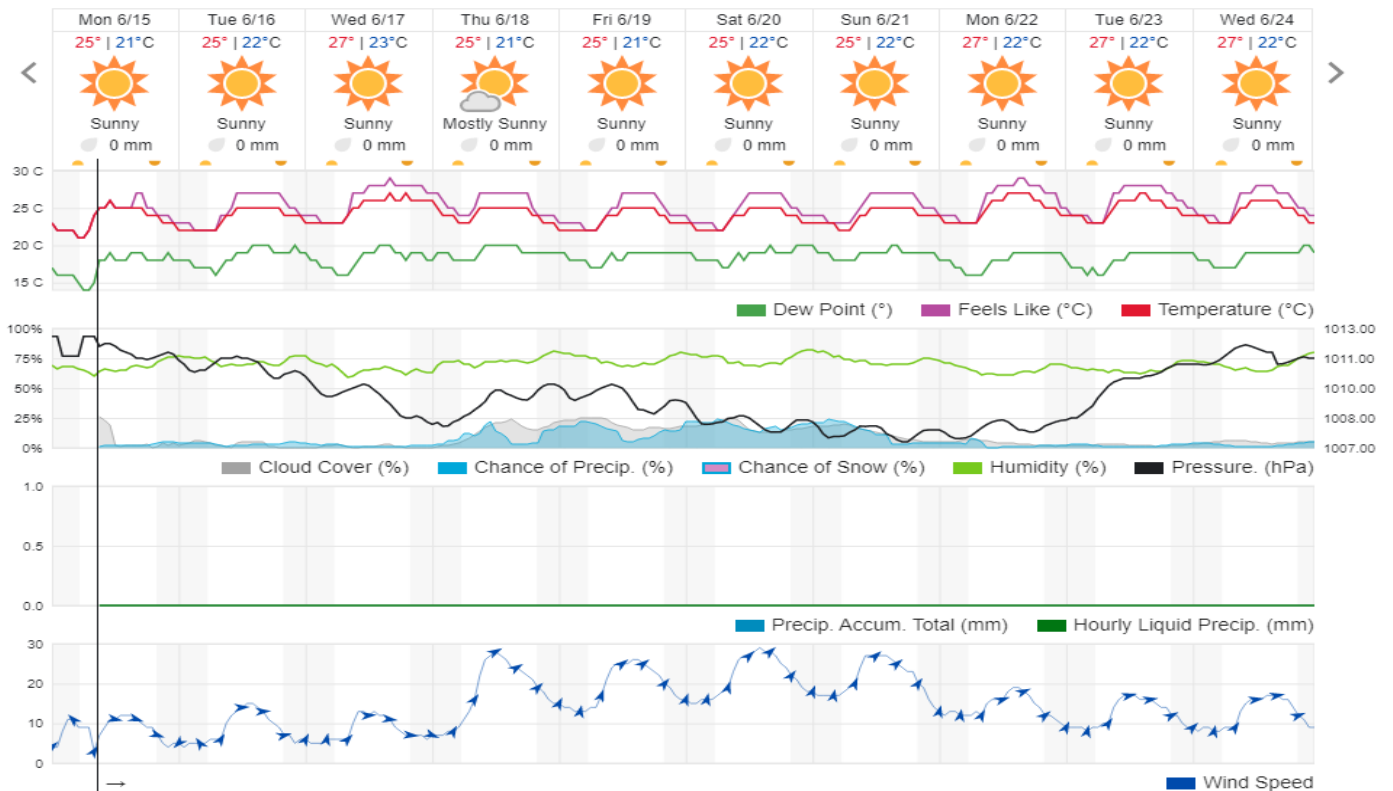

Beirut, Beirut Governorate, Lebanon 10-Day Weather Forecast

25° ACHRAFIEH, RIZK STATION | CHANGE

TODAY HOURLY 10-DAY CALENDAR HISTORY WUNDERMAP

Customize