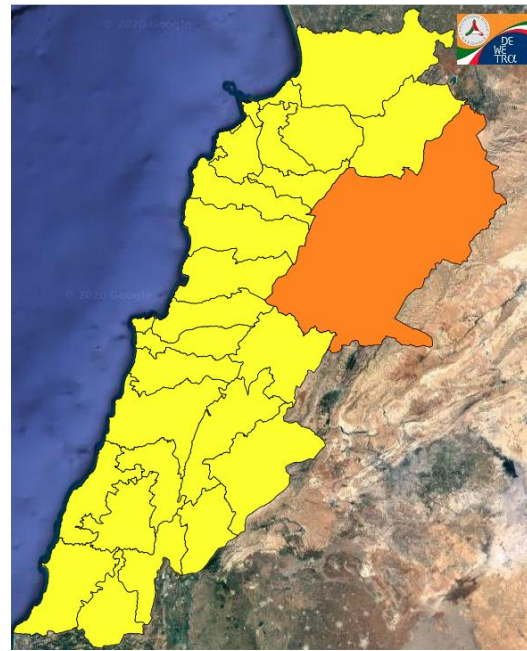

15 June 2020