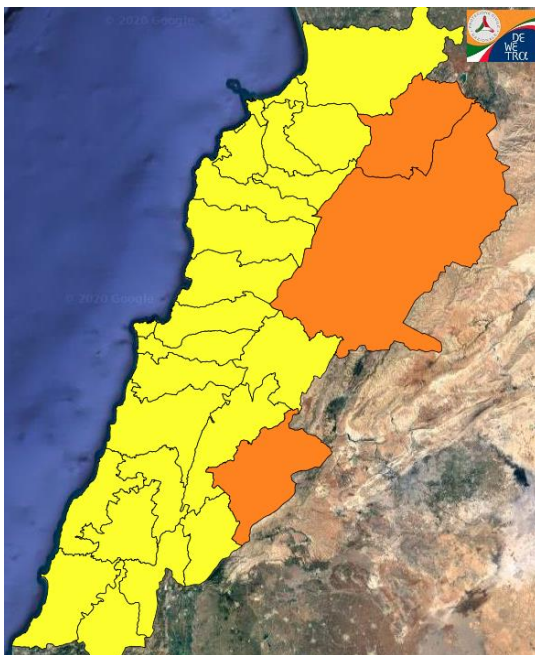

Beirut, 15 June 2020

FIRE RISK INDEX

14 June 2020

15 June 2020

16 June 2020

17 June 2020

Layer Legend:
Lebanon Wildfire Risk Index 1

Data: Run: 15/06/2020 00:00. Forecast for 15
Model: RISICO for the Republic of Lebanon
Variable: Fire Weather Index
Spatial Resolution: Caza