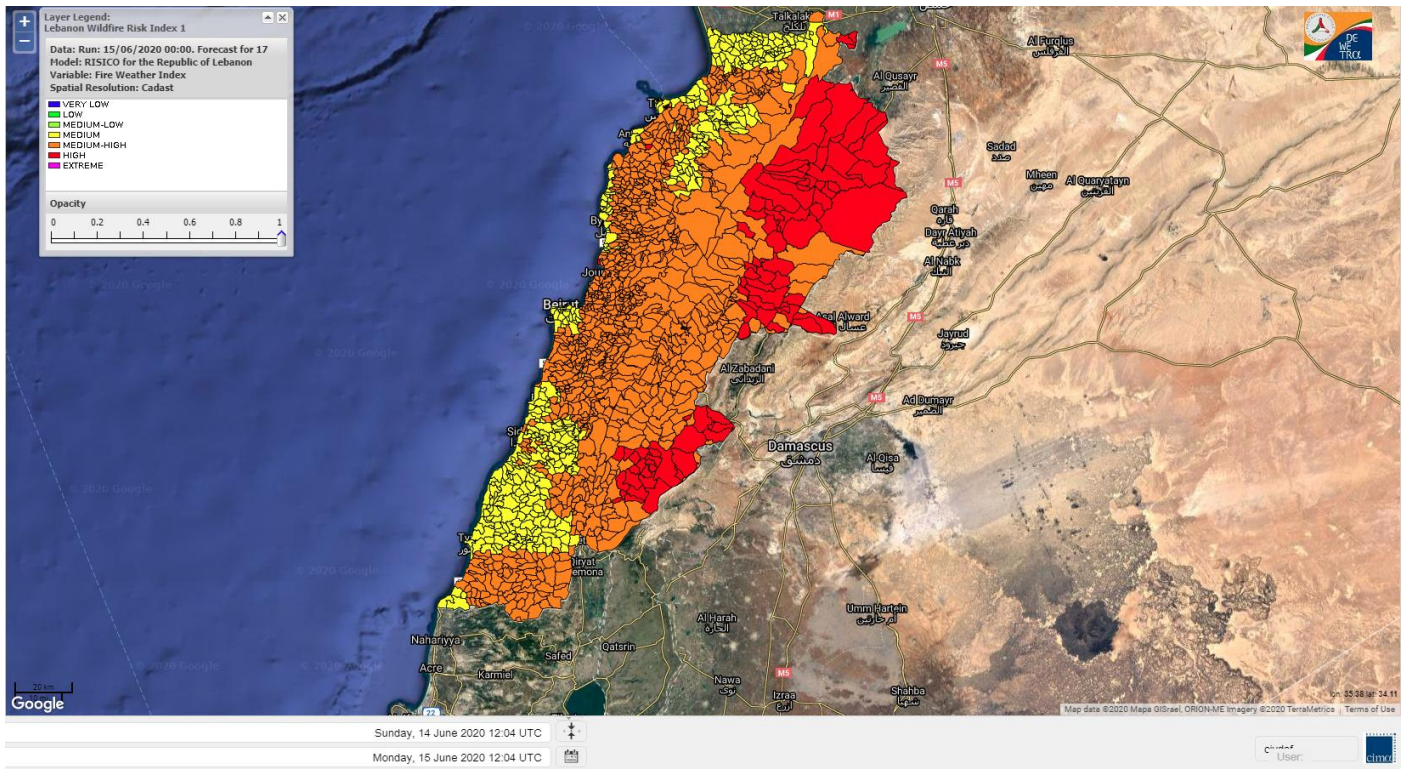

- VERY LOW
- LOW
- MEDIUM-LOW
- MEDIUM
- MEDIUM-HIGH
- HIGH
- EXTREME

Lebanon for 15 June 2020

Lebanon for 16 June 2020

Lebanon for 17 June 2020

Shouf Biosphere Reserve Forecast for 15 June 2020

Shouf Biosphere Reserve Forecast for 16 June 2020