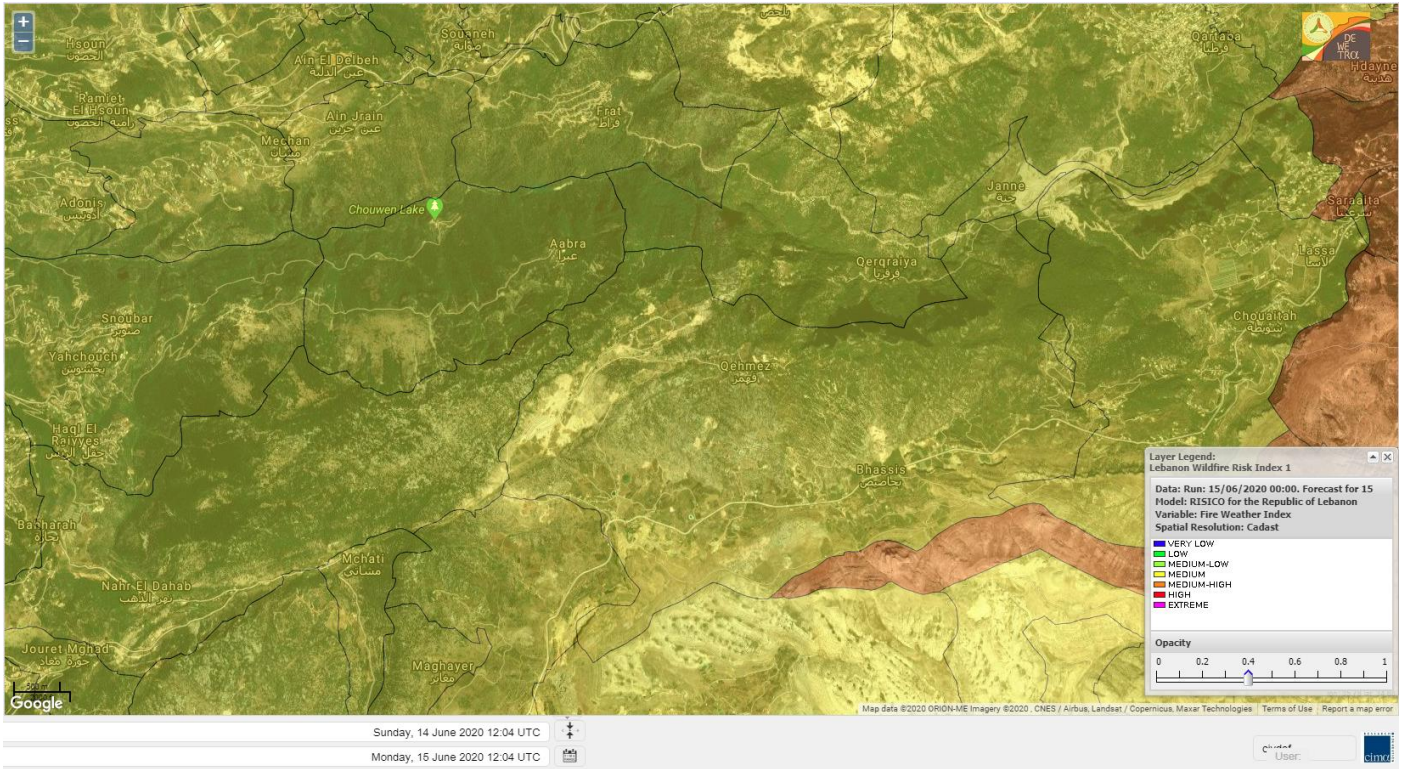

Jabal Moussa Reserve Forecast for 15 June 2020