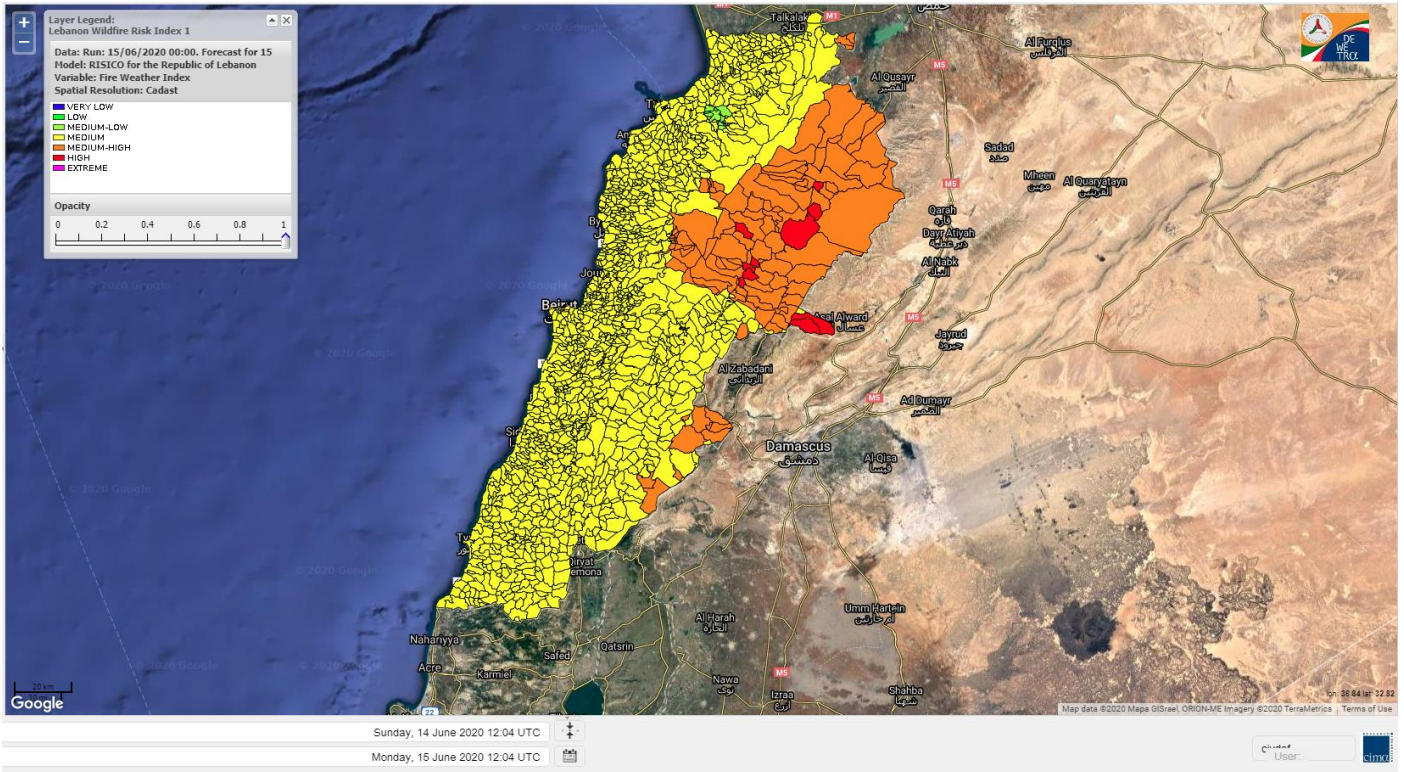

Lebanon for 15 June 2020