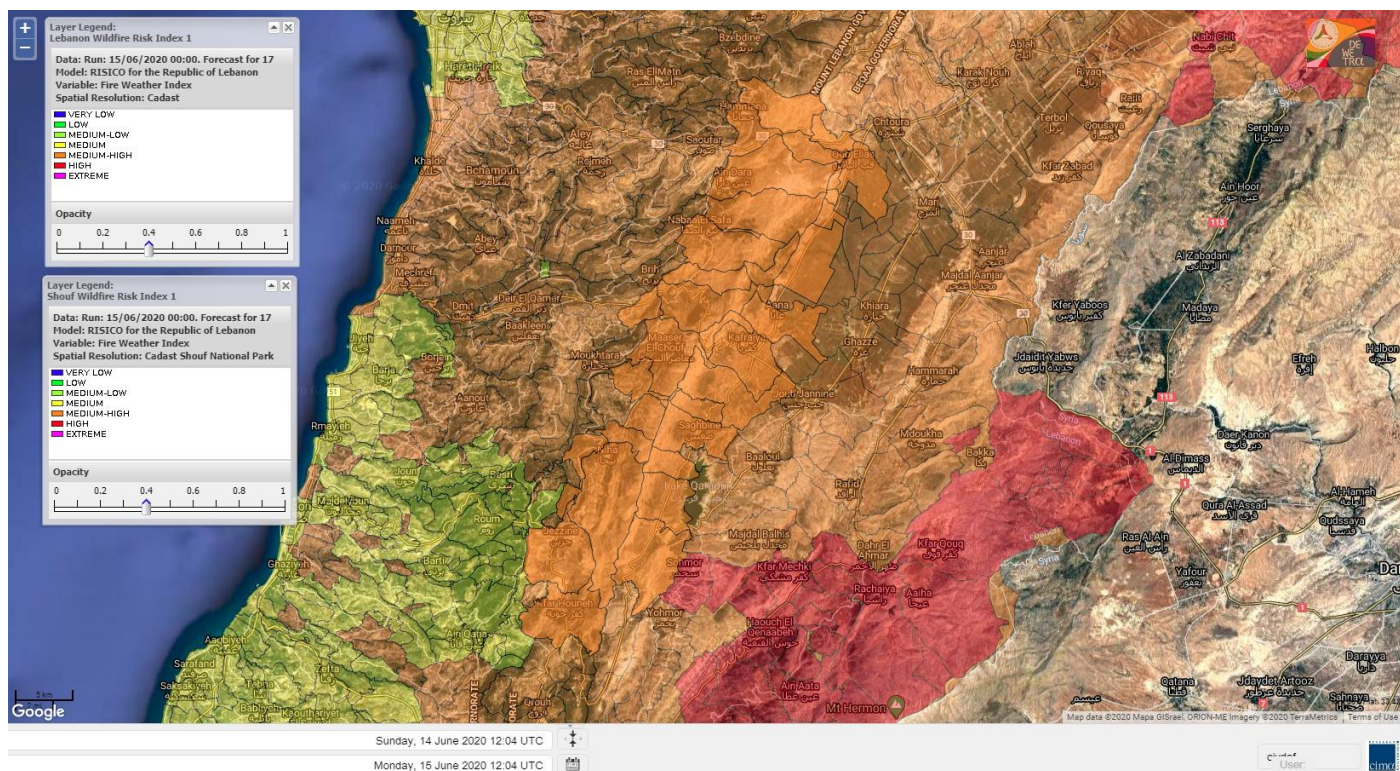

Shouf Biosphere Reserve Forecast for 17 June 2020