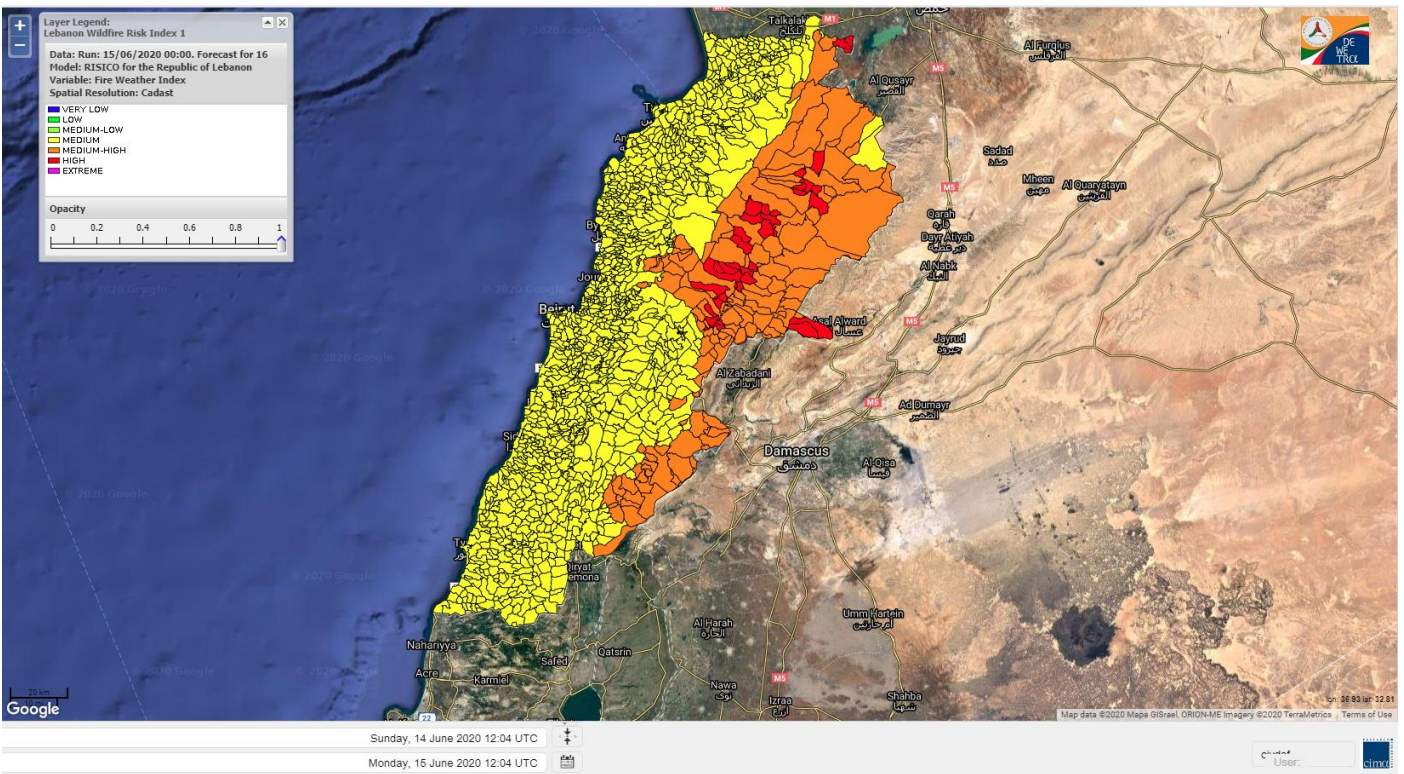

Lebanon for 16 June 2020