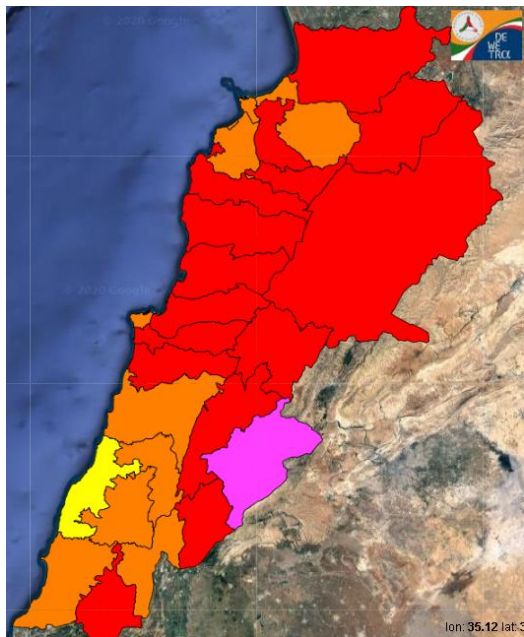

FIRE RISK INDEX

14 May 2020