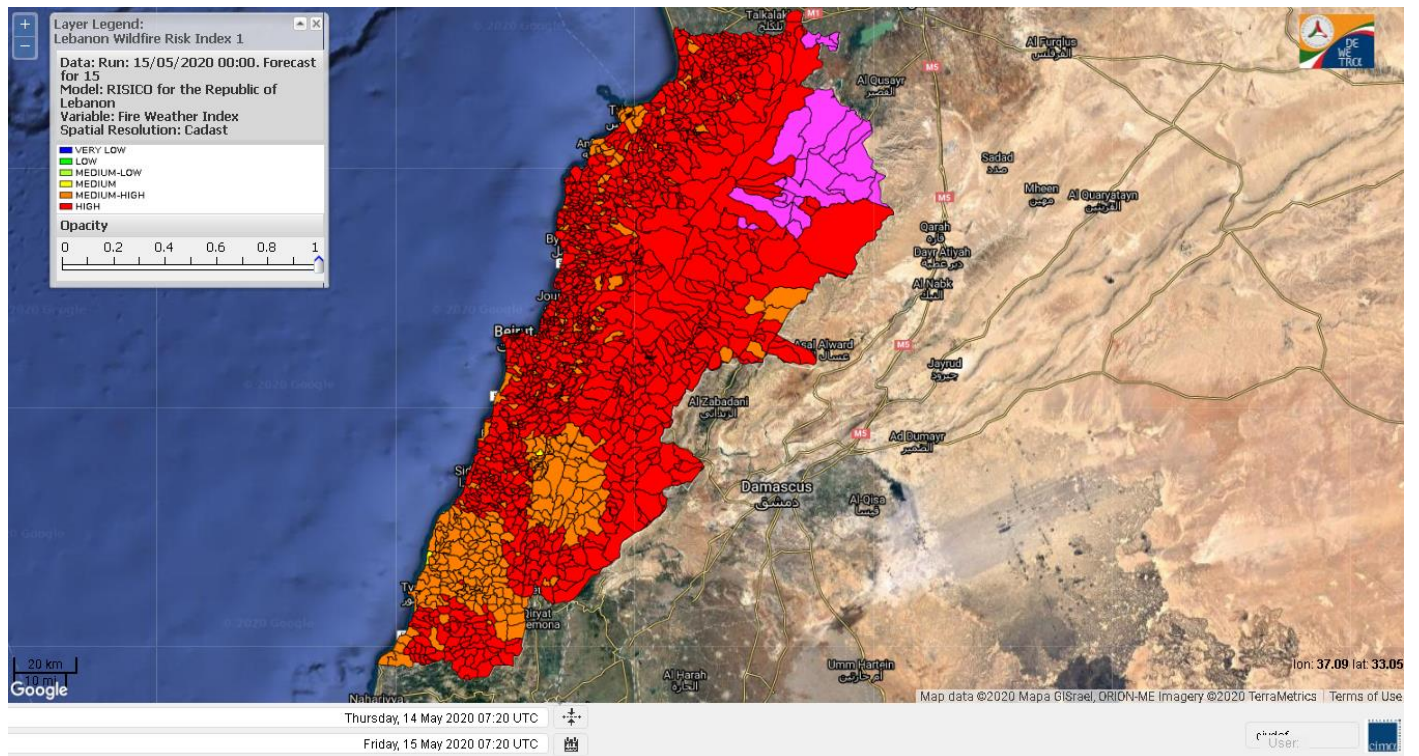

Lebanon for 15 May 2020