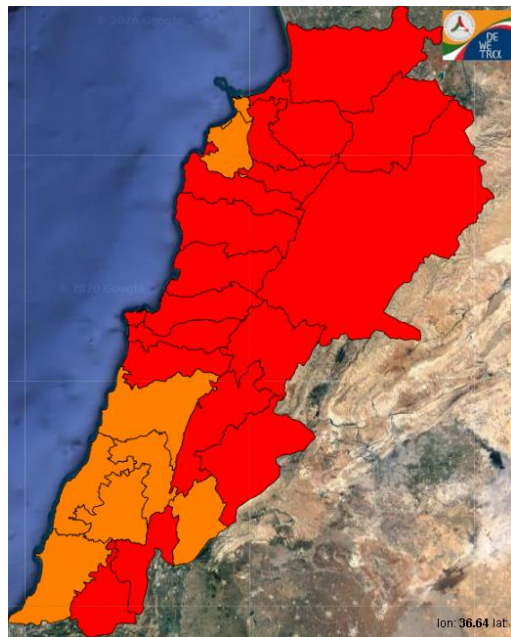

FIRE RISK INDEX

14 May 2020

15 May 2020

16 May 2020

17 May 2020

Layer Legend:
Lebanon Wildfire Risk Index 1

Data: Run: 15/05/2020 00:00. Forecast for 15
Model: RISICO for the Republic of Lebanon
Variable: Fire Weather Index
Spatial Resolution: Caza

- VERY LOW
- LOW
- MEDIUM-LOW
- MEDIUM
- MEDIUM-HIGH
- HIGH
- EXTREME