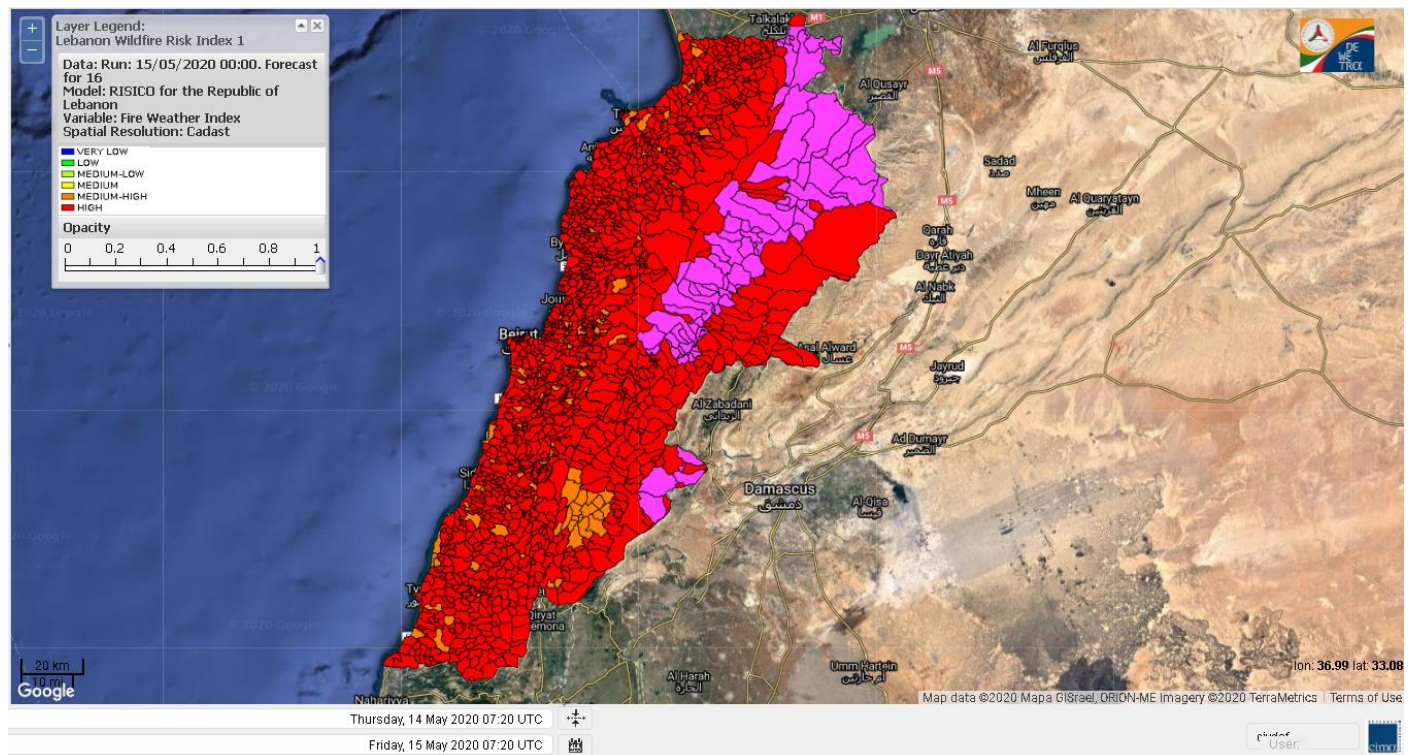

Lebanon for 16 May 2020