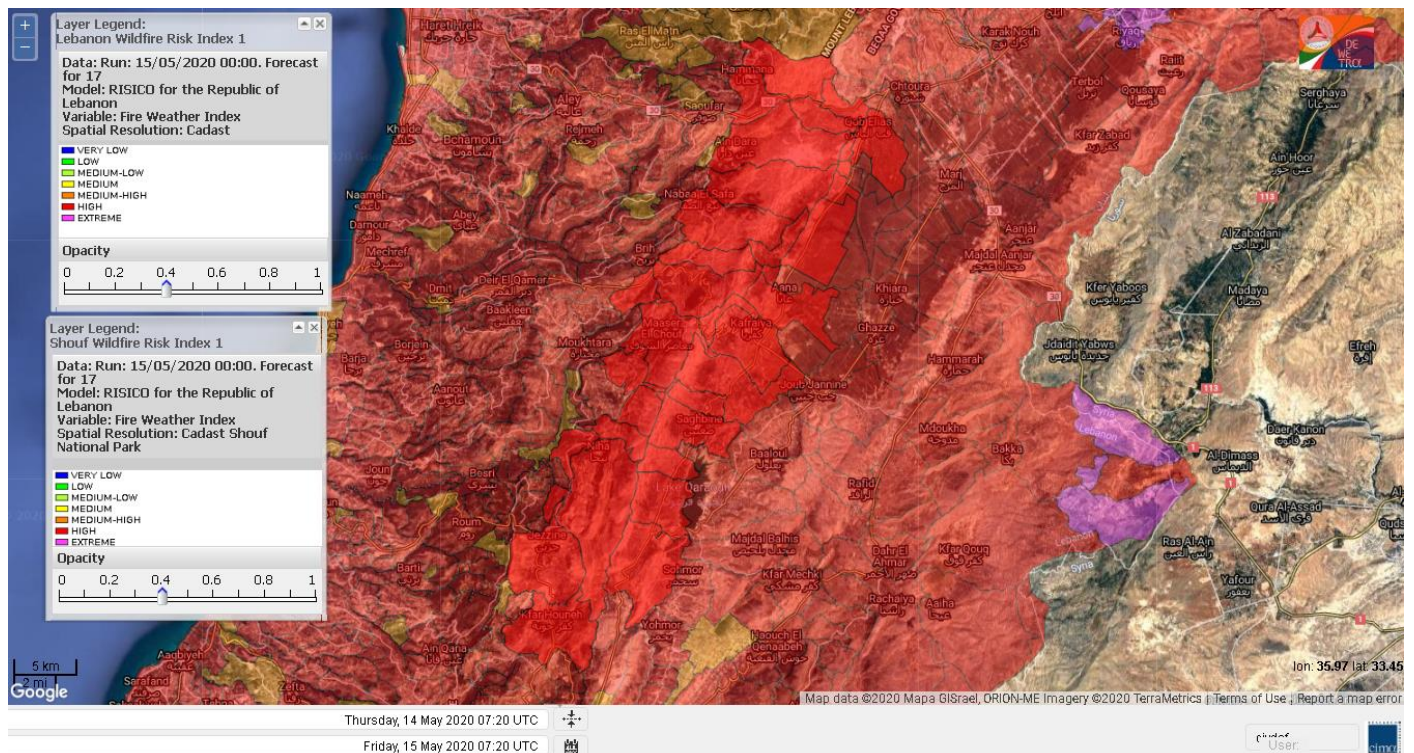

Shouf Biosphere Reserve Forecast for 17 May 2020