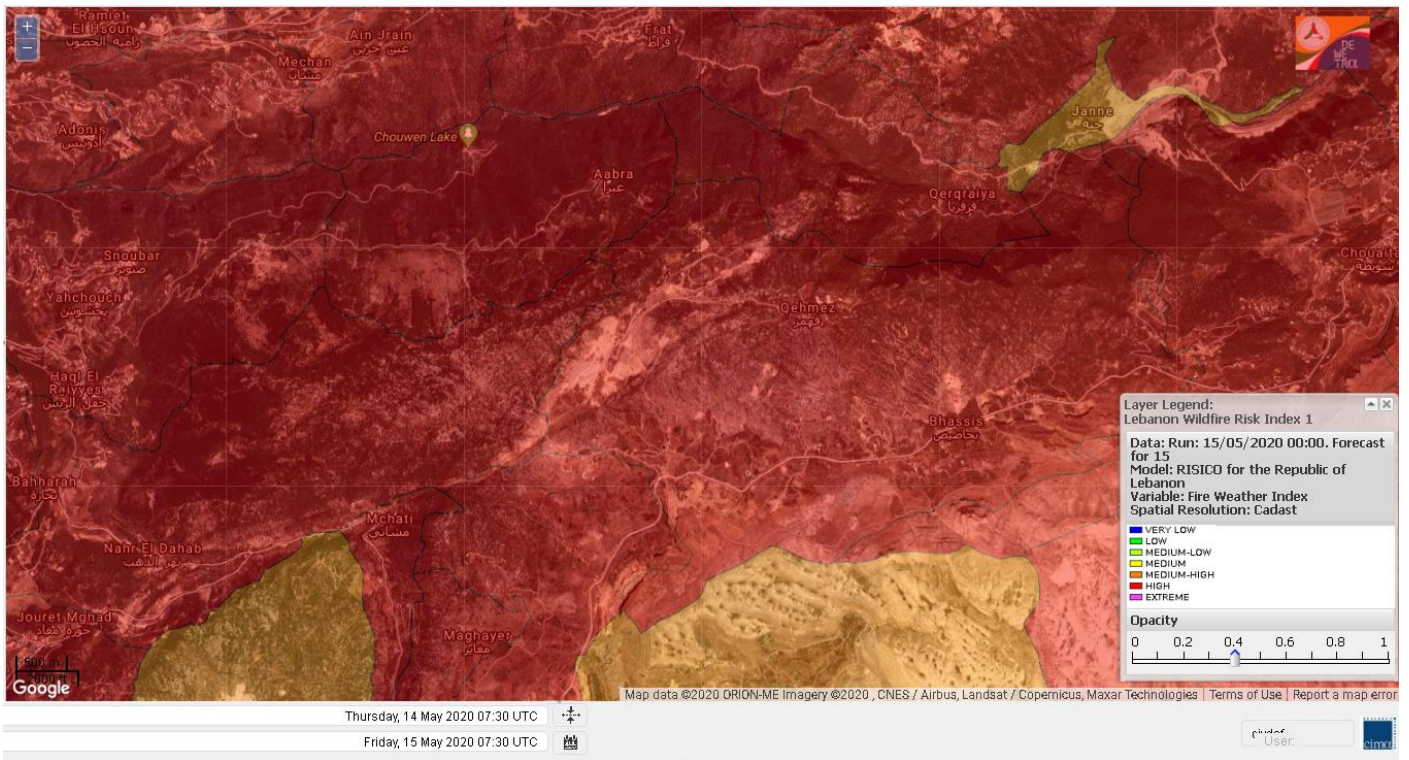

Jabal Moussa Reserve Forecast for 15 May 2020