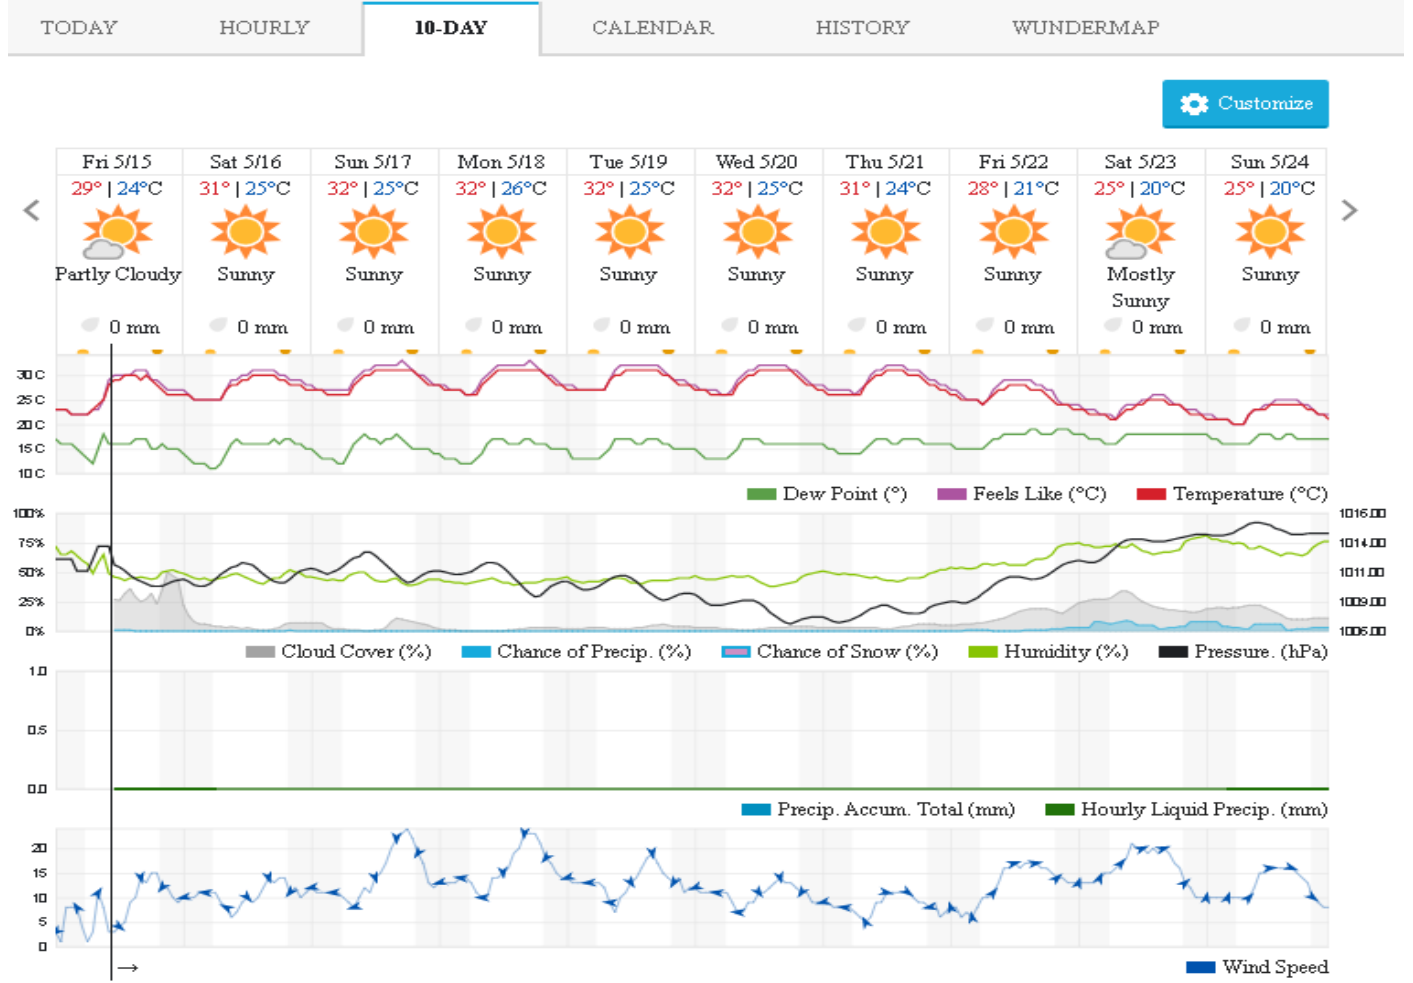

Beirut, Beirut Governorate, Lebanon 10-Day Weather Forecast

31° ACHRAFIEH, RIZK STATION | CHANGE