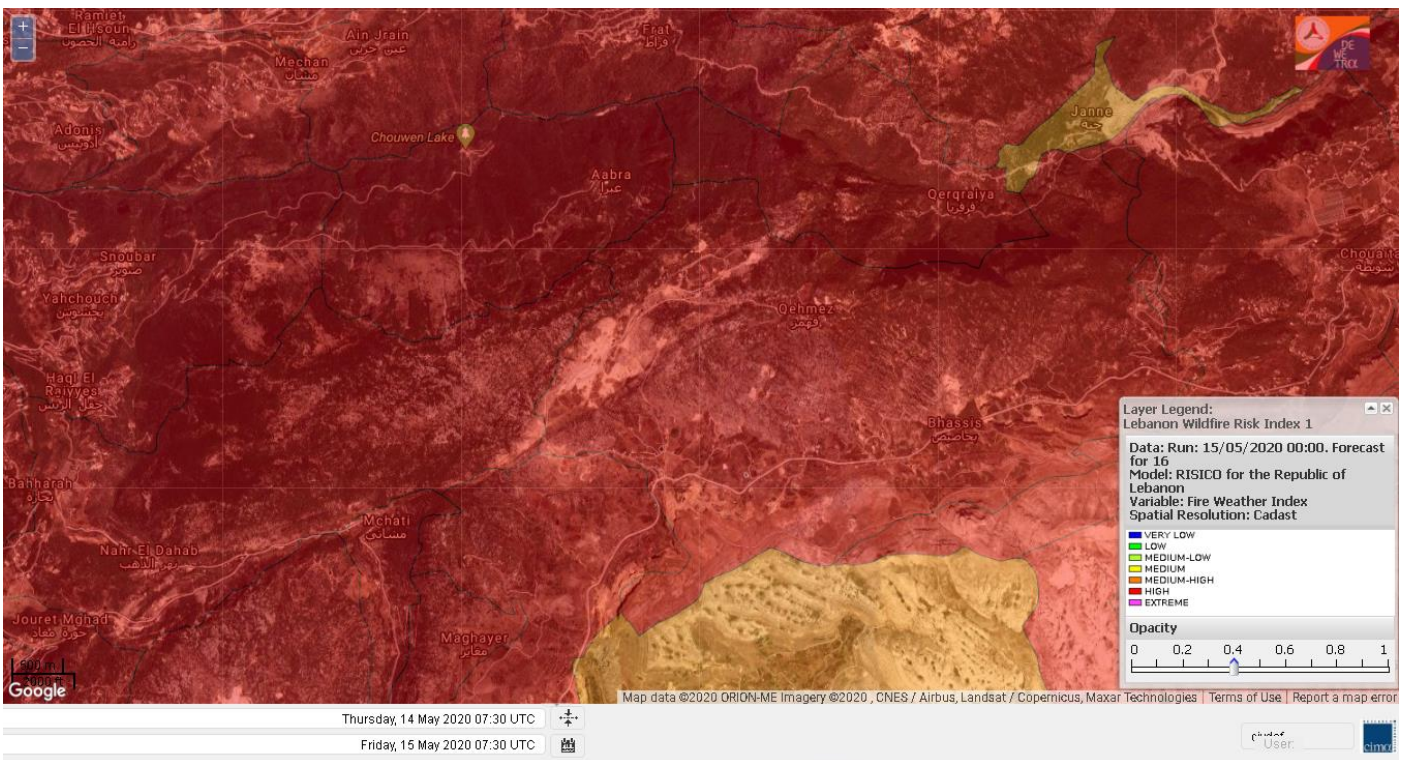

Jabal Moussa Reserve Forecast for 16 May 2020