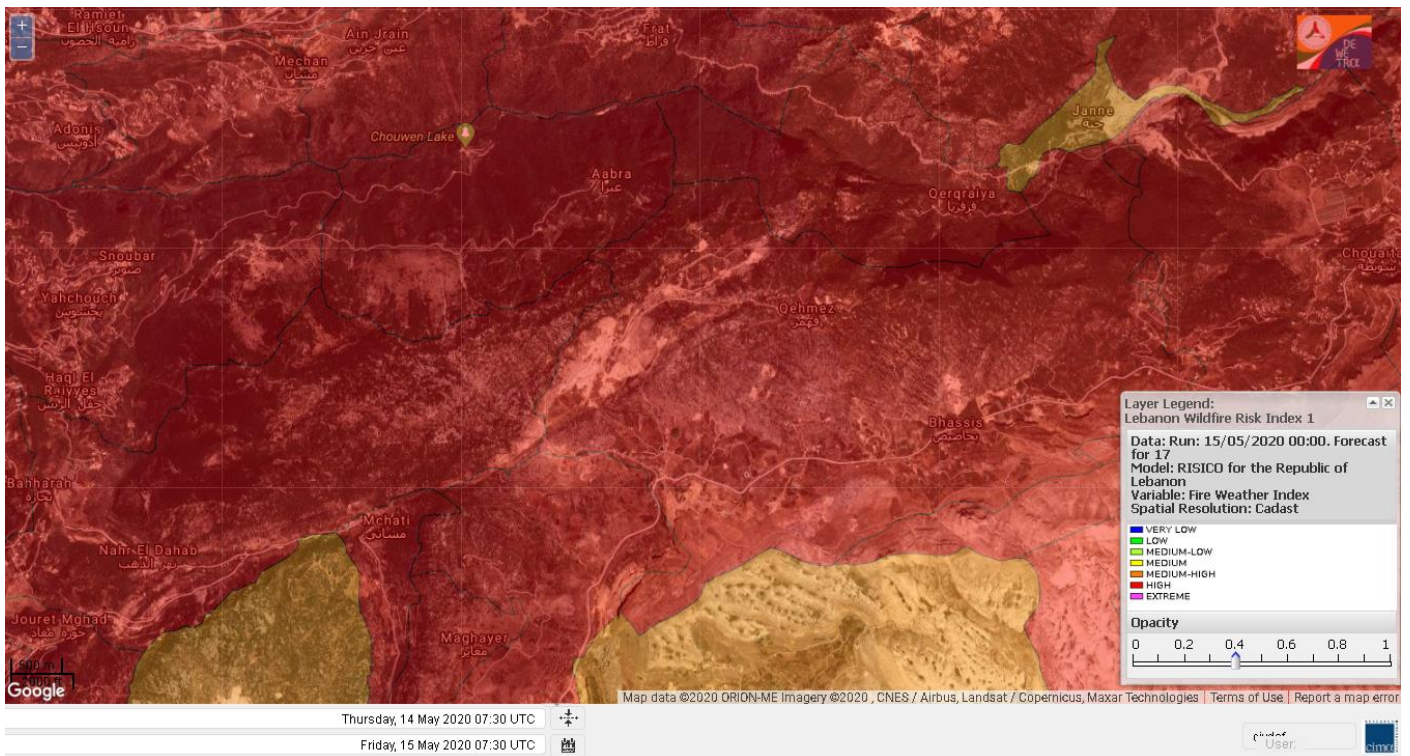

Jabal Moussa Reserve Forecast for 17 May 2020