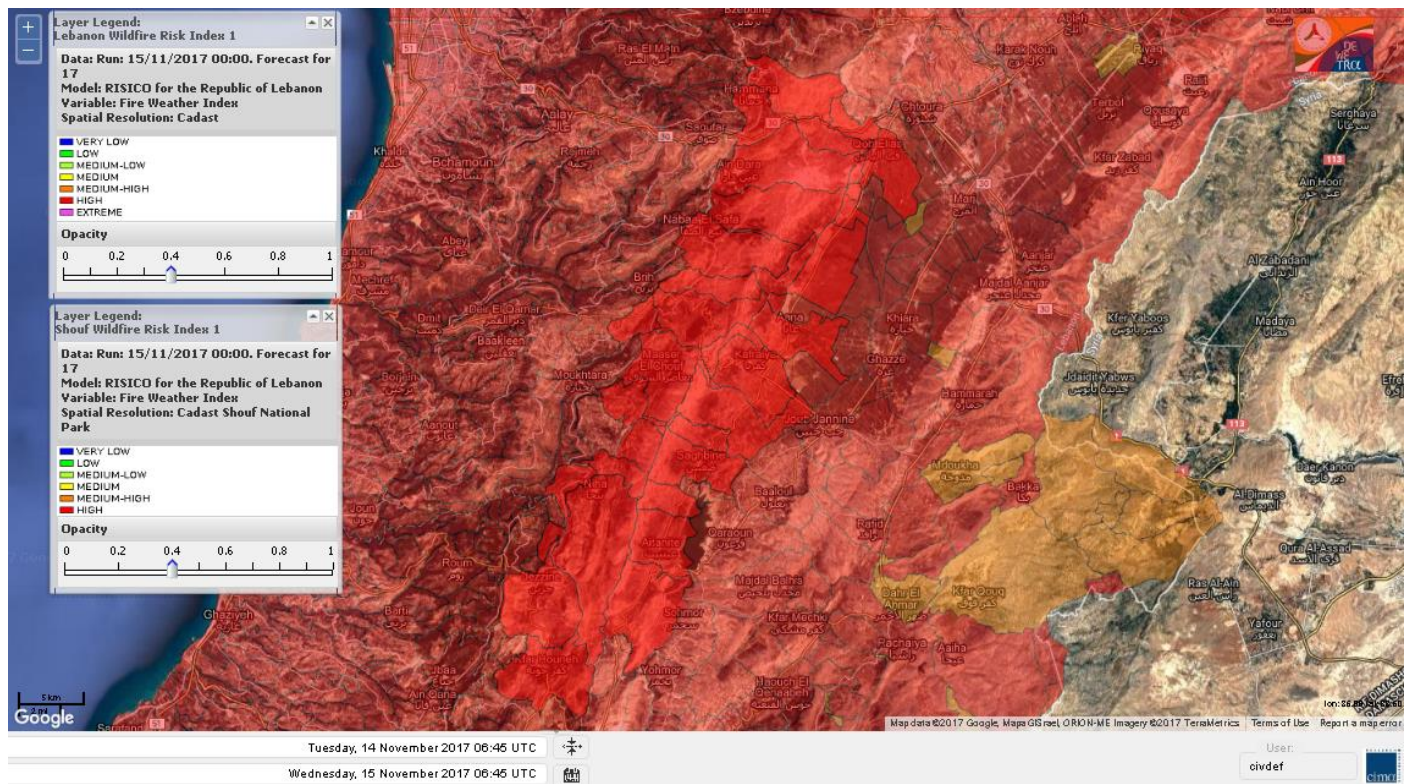

Lebanon for 17 Nov 2017

Shouf Biosphere Reserve Forecast for 15 Nov 2017

Shouf Biosphere Reserve Forecast for 16 Nov 2017

Shouf Biosphere Reserve Forecast for 17 Nov 2017

Jabal Moussa Reserve Forecast for 15 Nov 2017