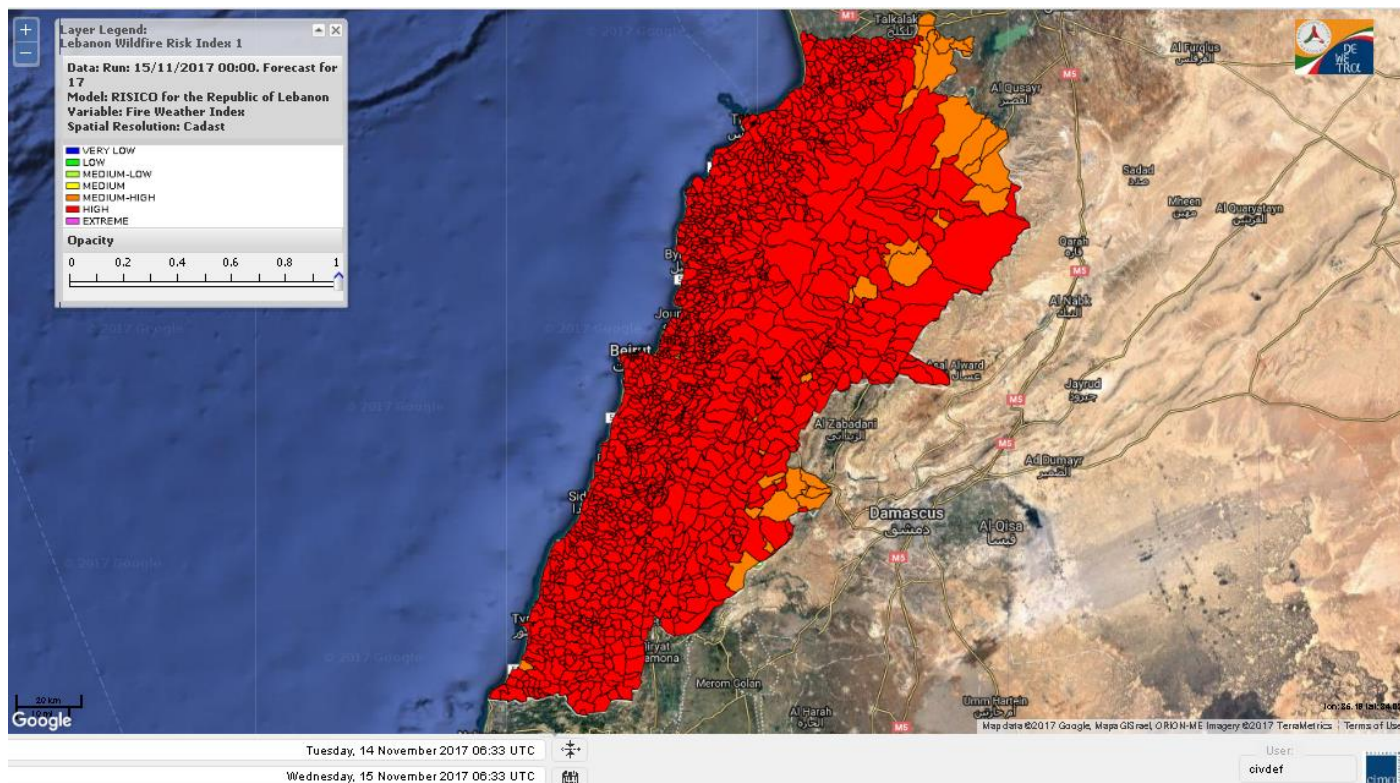

Lebanon for 17 Nov 2017