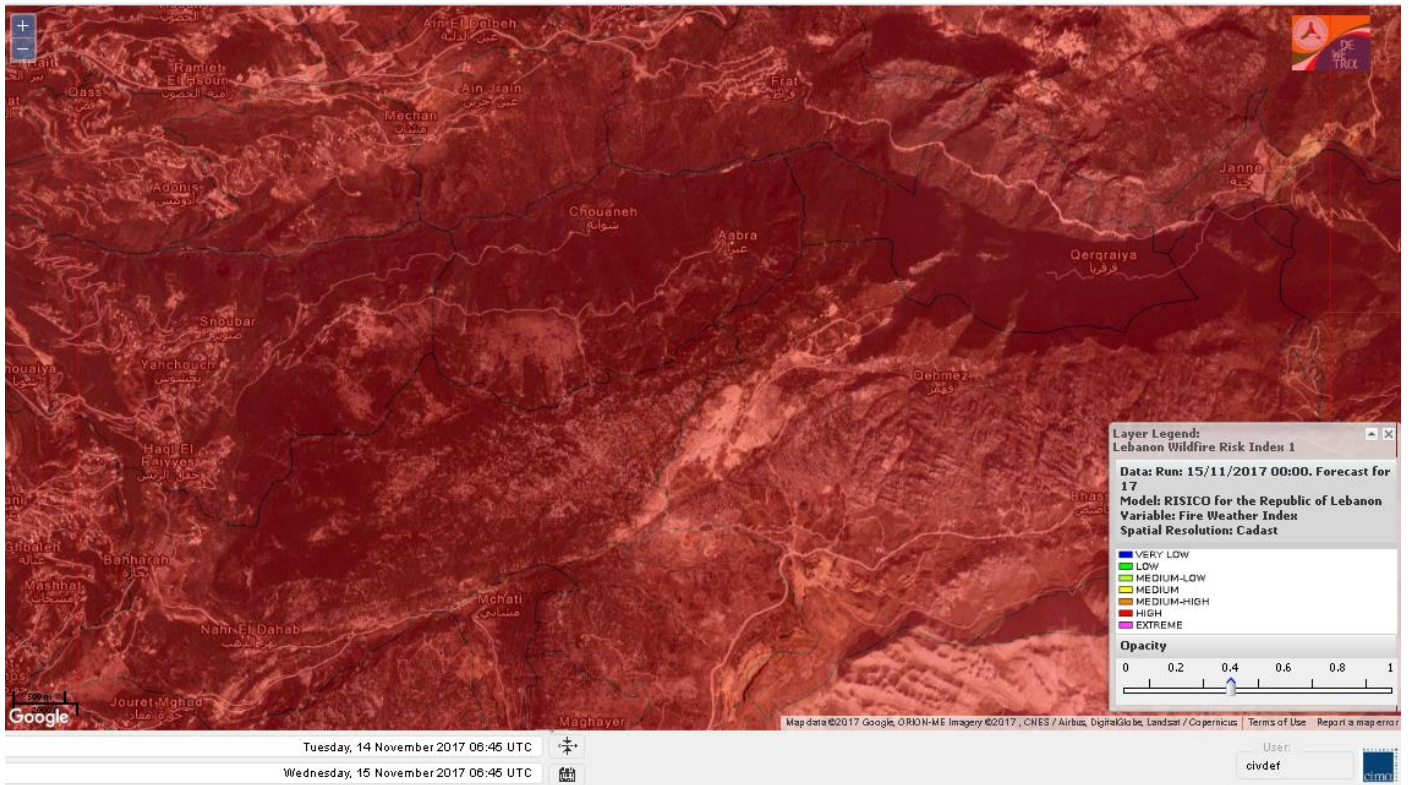

Jabal Moussa Reserve Forecast for 17 Nov 2017