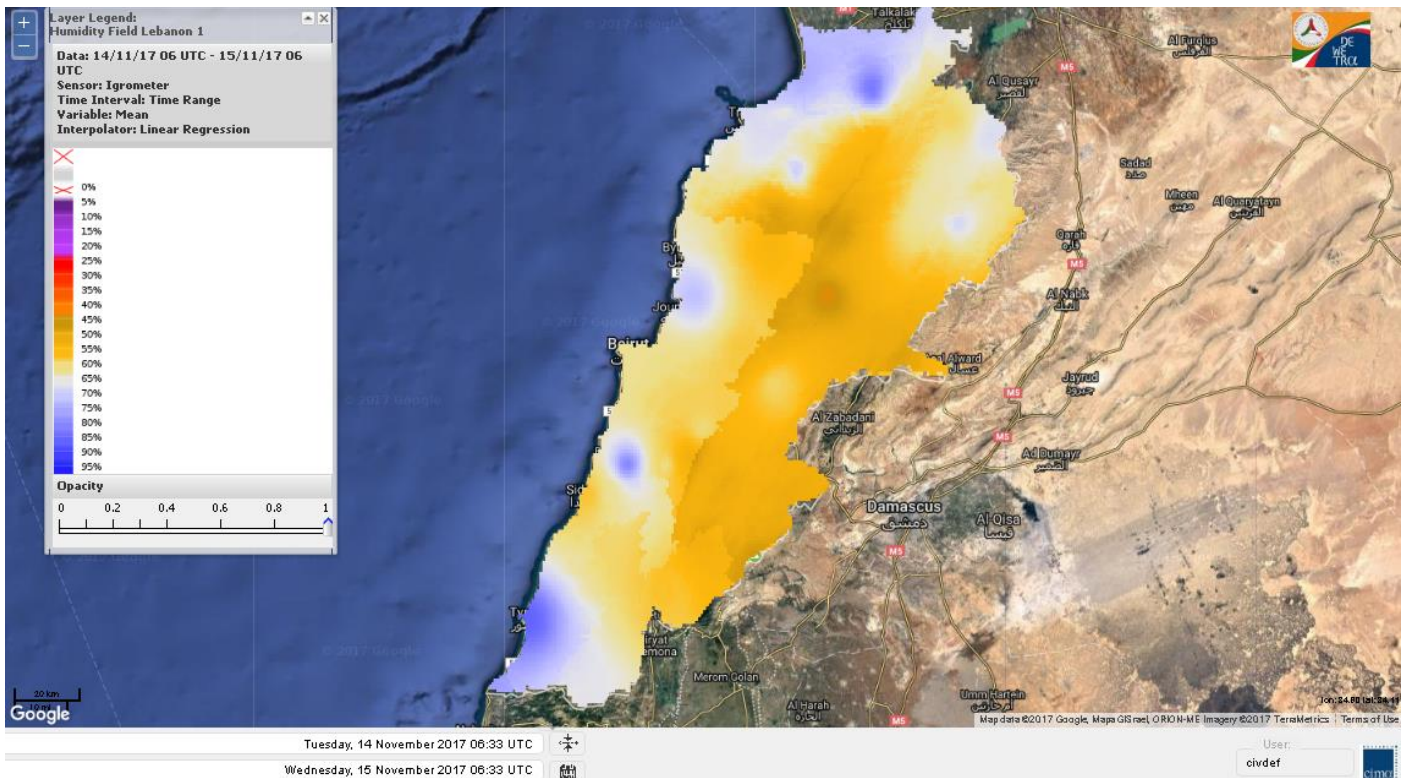

Lebanon humidity for Lebanon for 15 Nov 2017