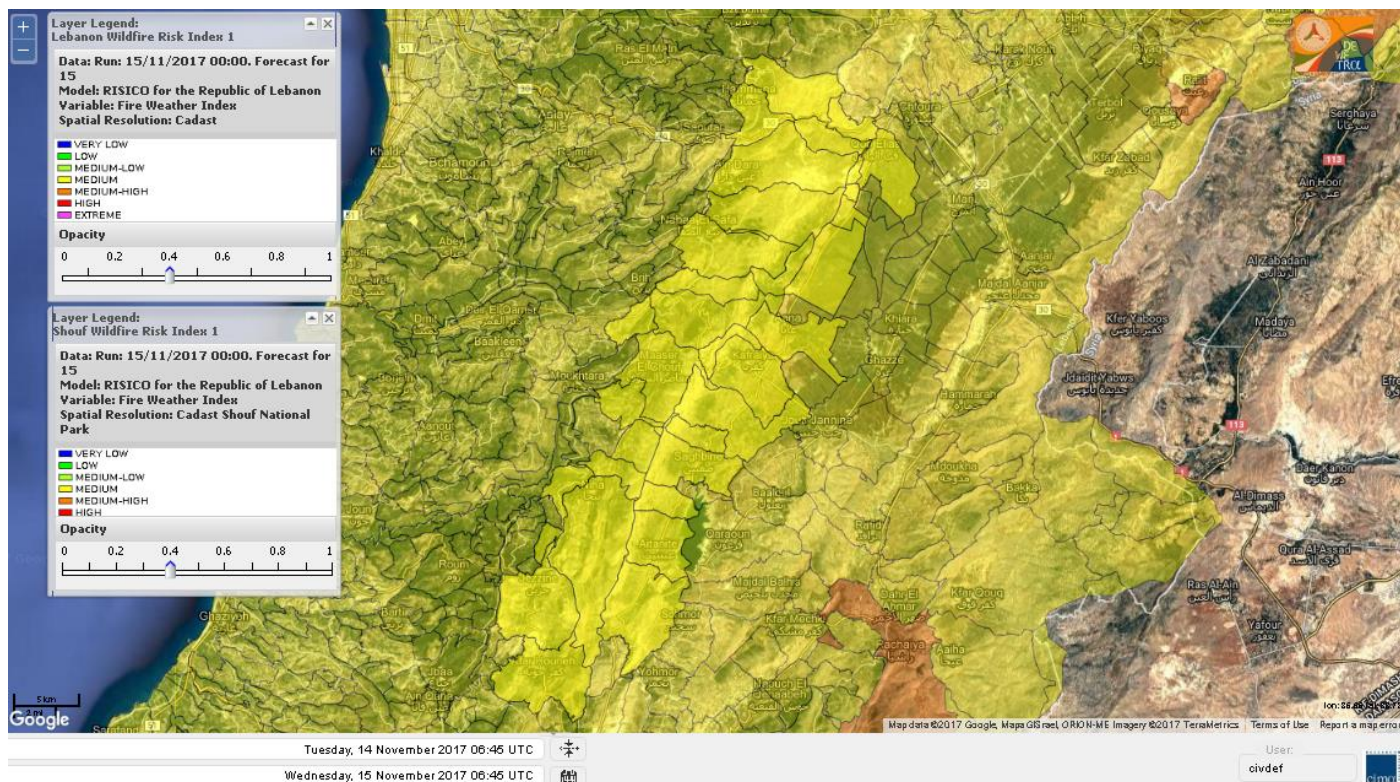

Shouf Biosphere Reserve Forecast for 15 Nov 2017