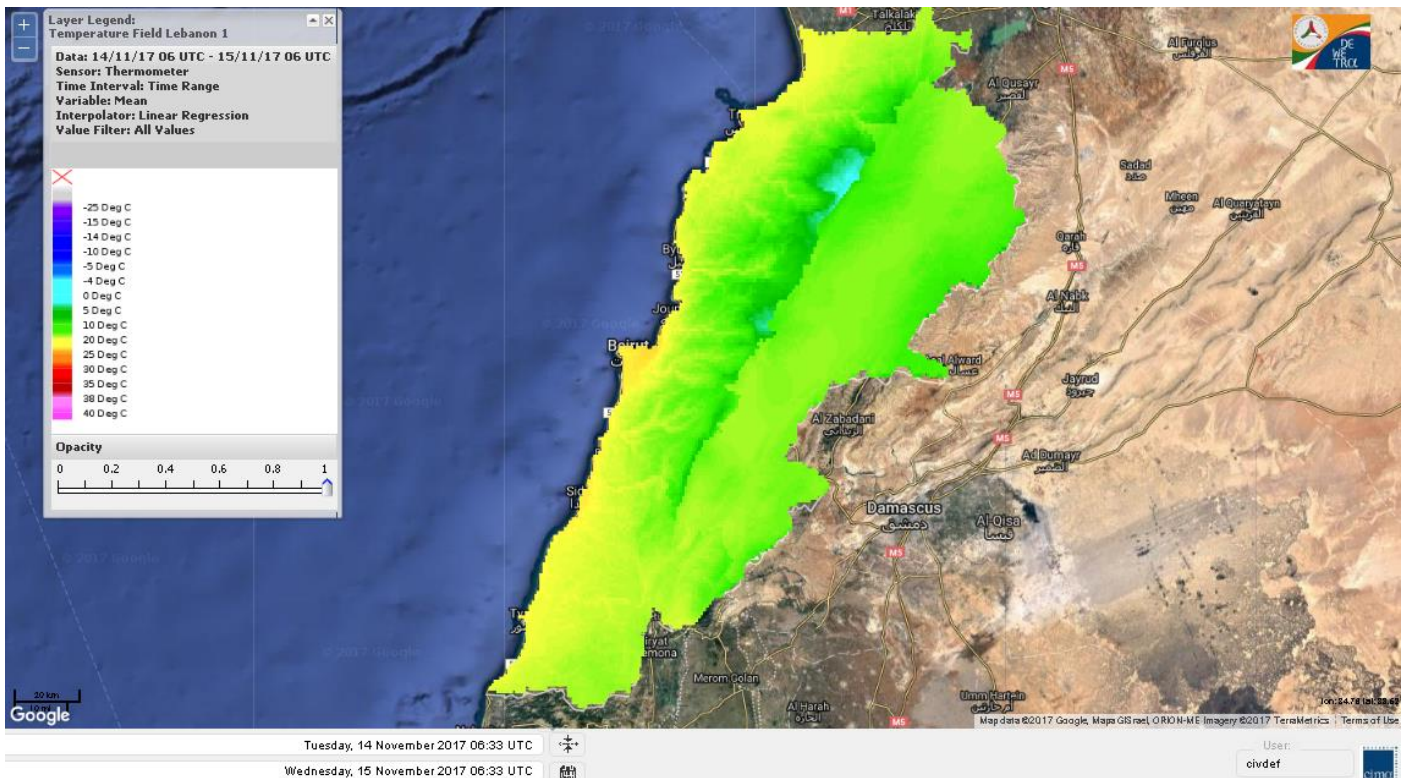

Lebanon temperature for Lebanon for 15 Nov 2017