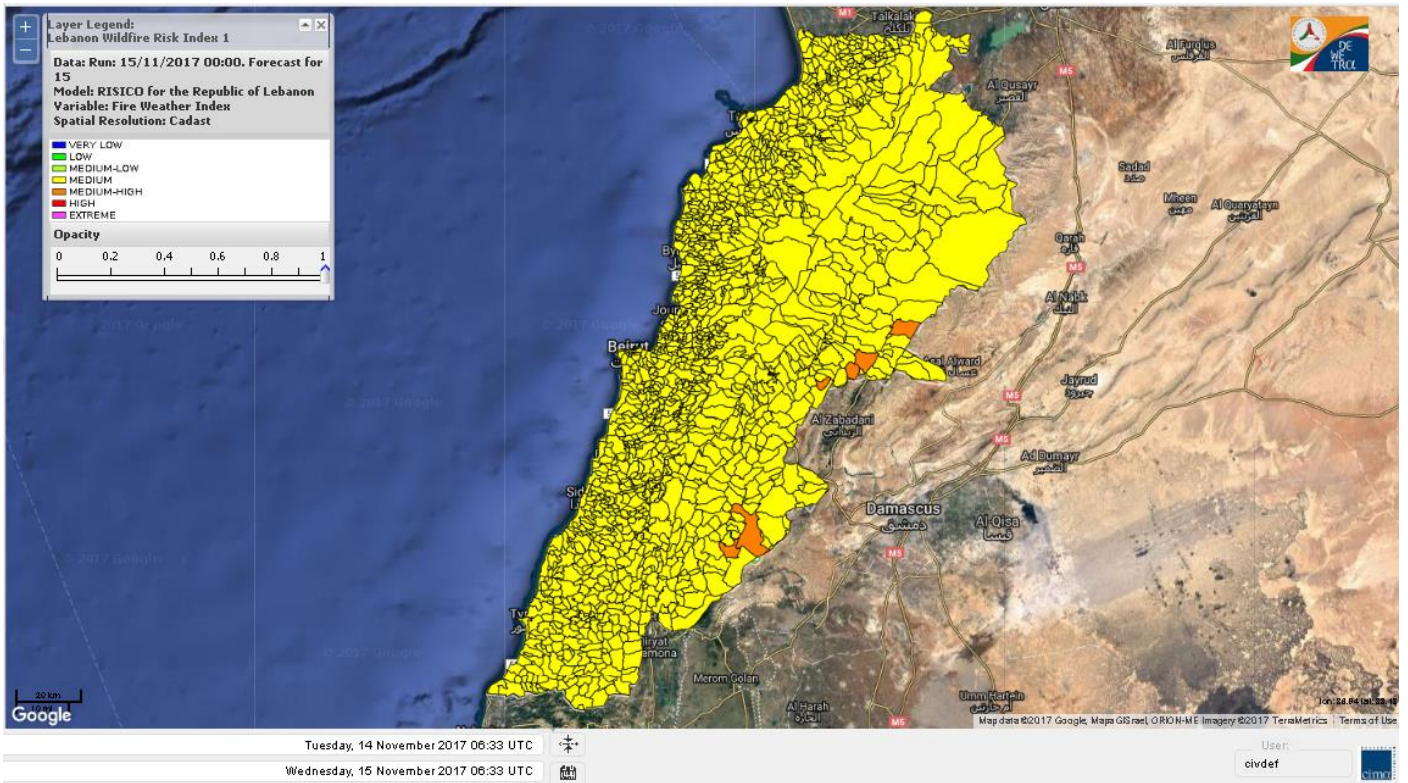

Lebanon for 15 Nov 2017