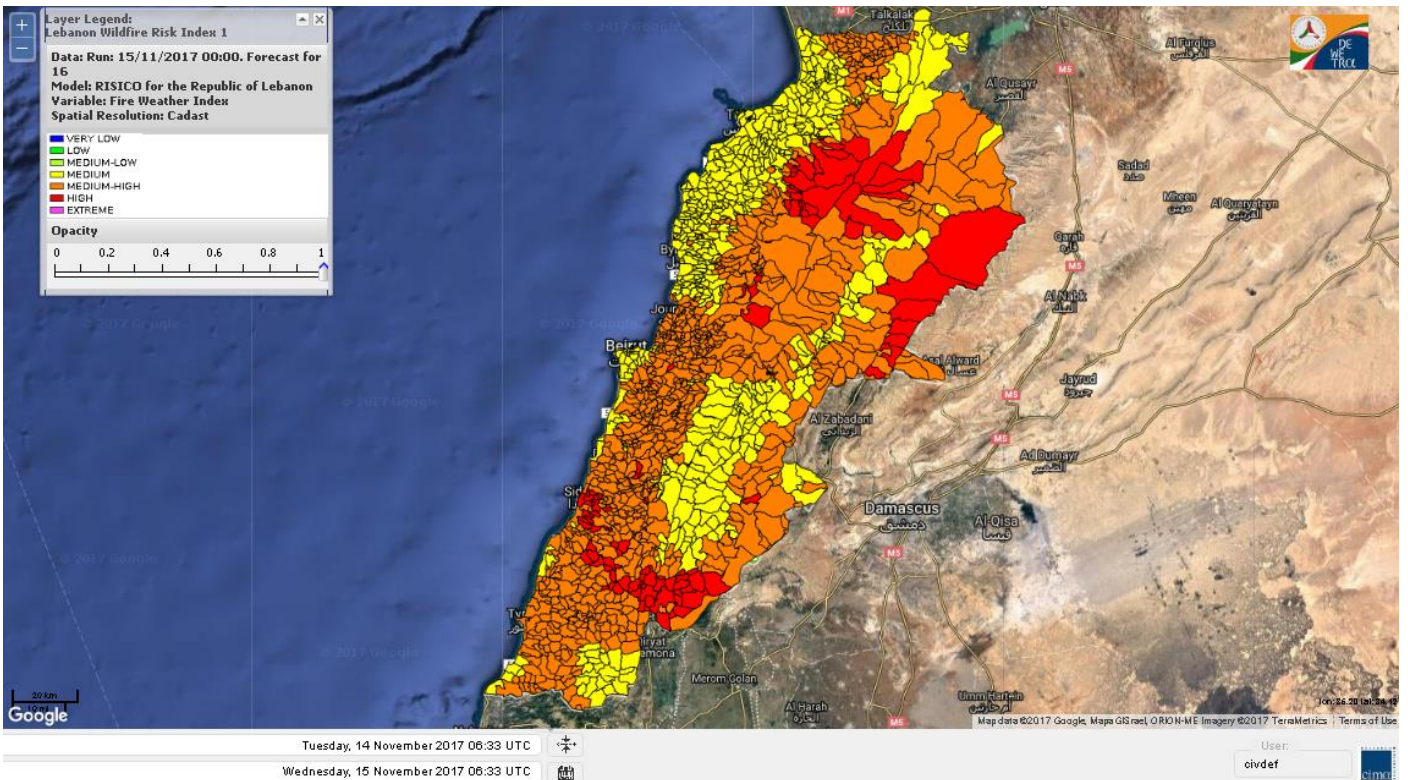

Lebanon for 16 Nov 2017