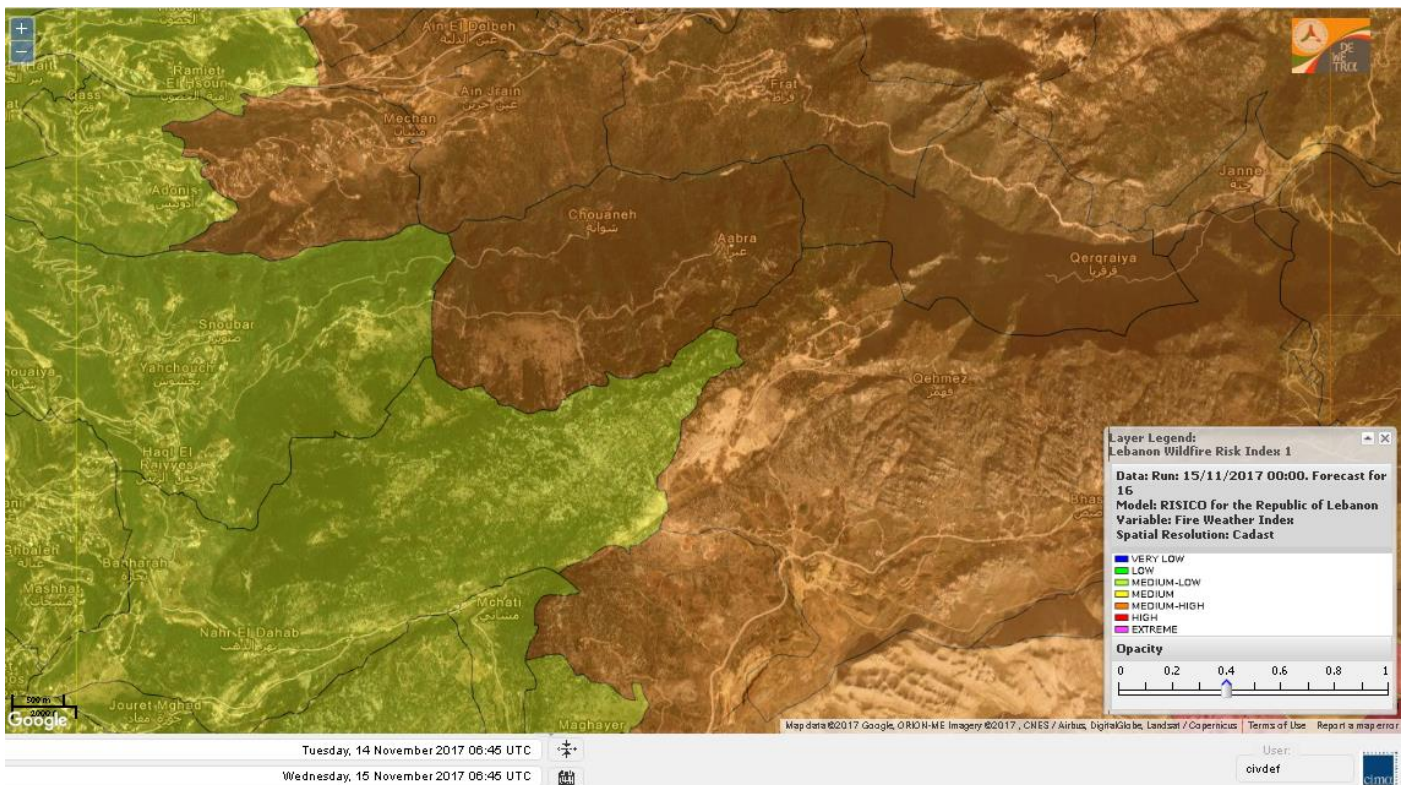

Jabal Moussa Reserve Forecast for 16 Nov 2017