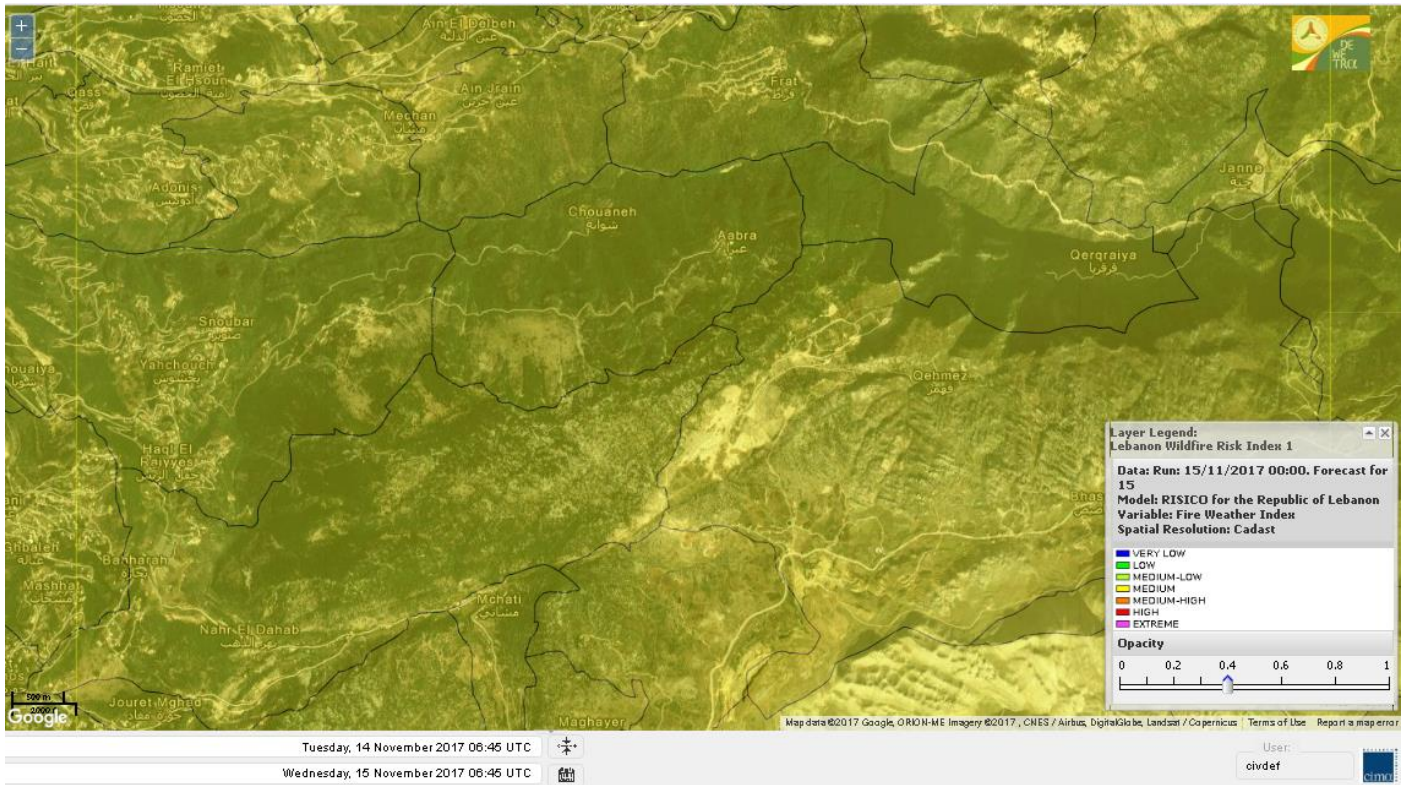

Lebanon for 17 Nov 2017

Shouf Biosphere Reserve Forecast for 15 Nov 2017

Shouf Biosphere Reserve Forecast for 16 Nov 2017

Shouf Biosphere Reserve Forecast for 17 Nov 2017

Jabal Moussa Reserve Forecast for 15 Nov 2017