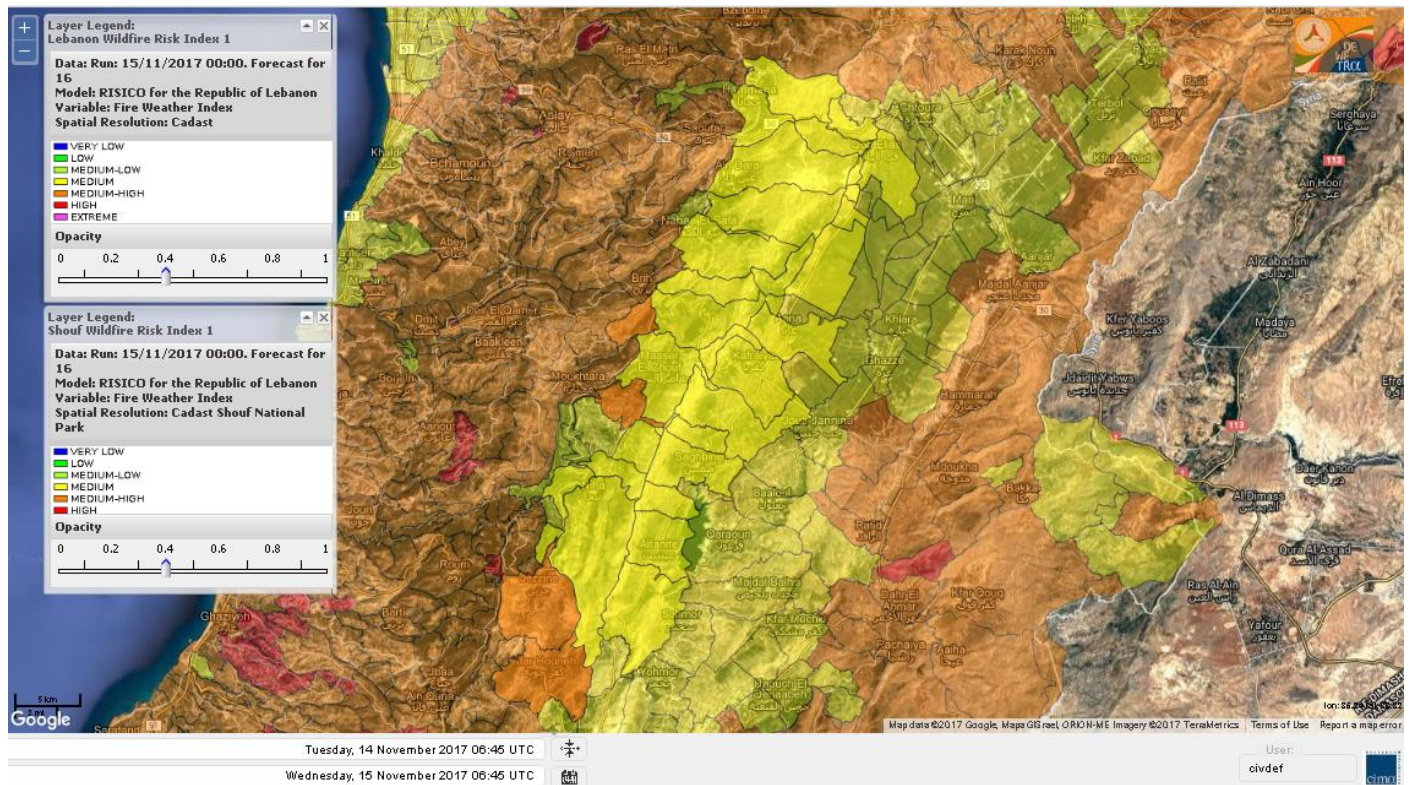

Shouf Biosphere Reserve Forecast for 16 Nov 2017