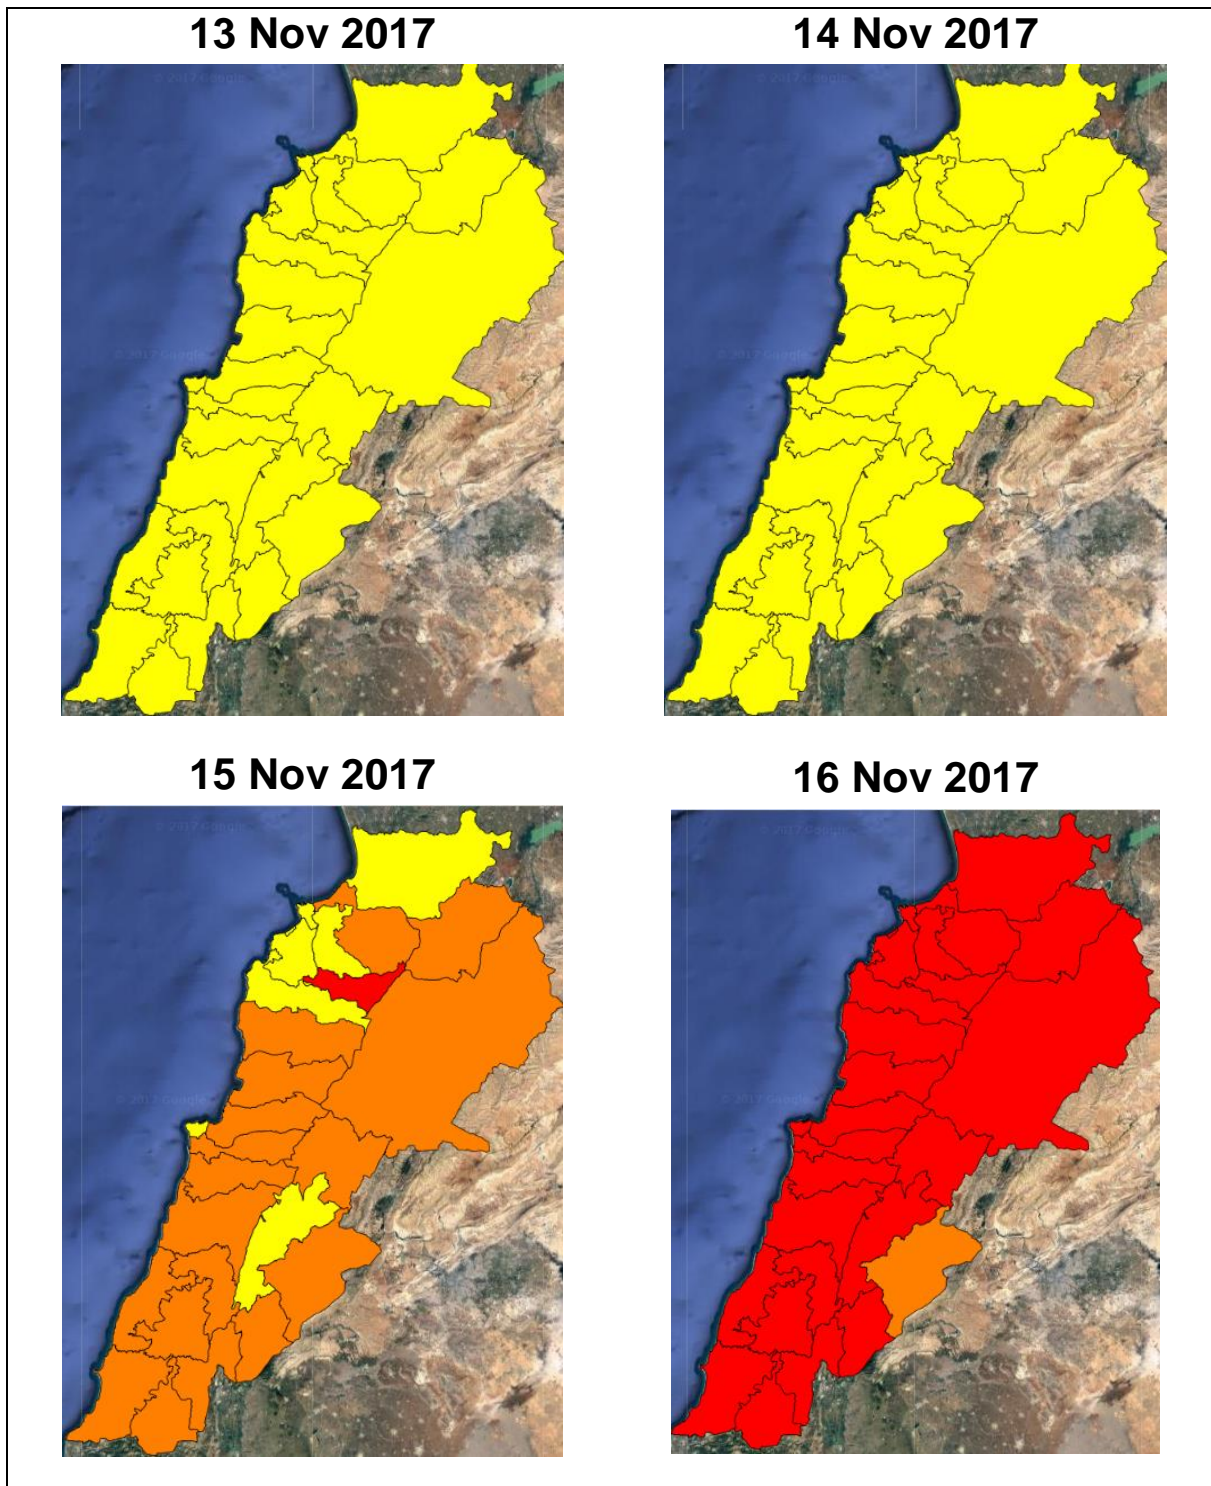

FIRE RISK INDEX

Layer Legend:
Lebanon Wildfire Risk Index 1

Data: Run: 15/11/2017 00:00. Forecast for 15
Model: RISICO for the Republic of Lebanon
Variable: Fire Weather Index
Spatial Resolution: Caza

- VERY LOW
- LOW
- MEDIUM-LOW
- MEDIUM
- MEDIUM-HIGH
- HIGH
- EXTREME