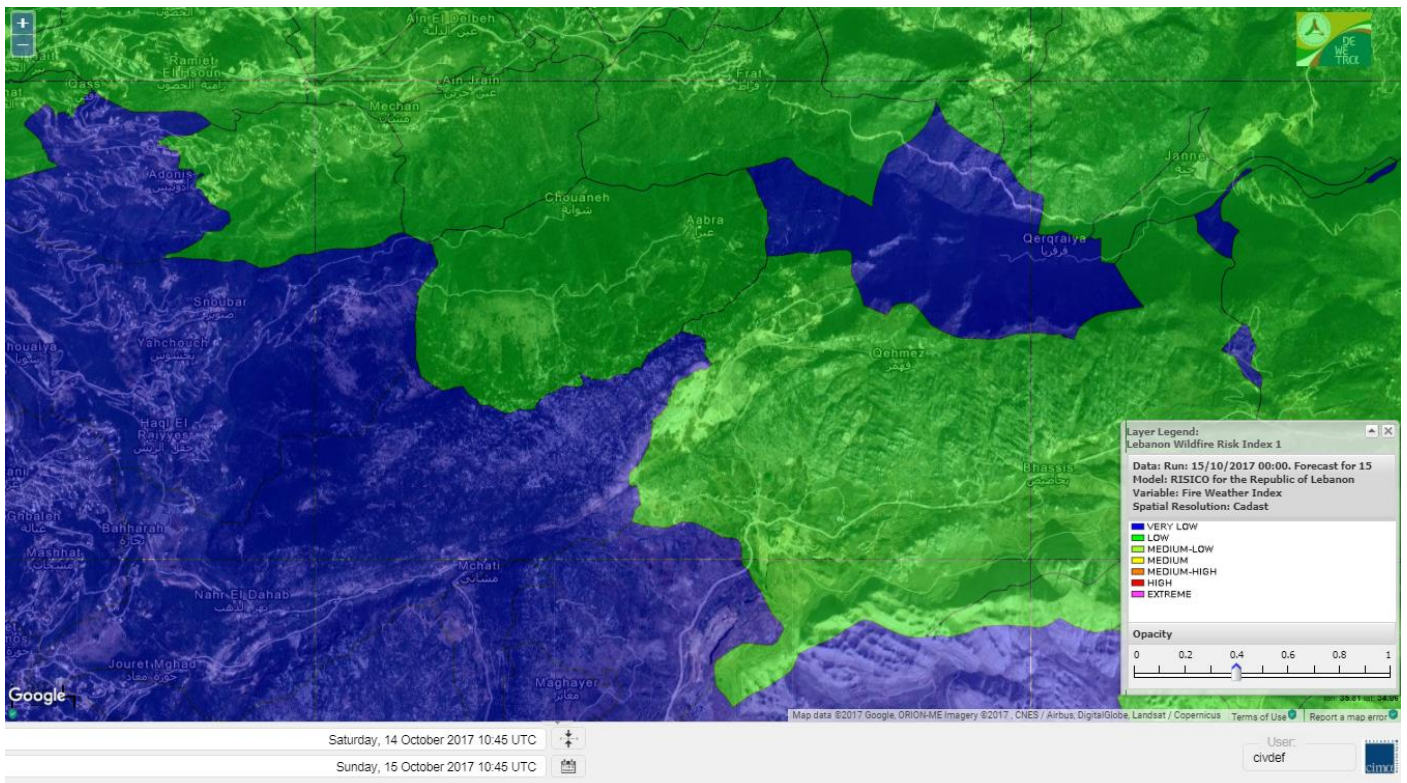

Jabal Moussa Reserve Forecast for 15 Oct 2017