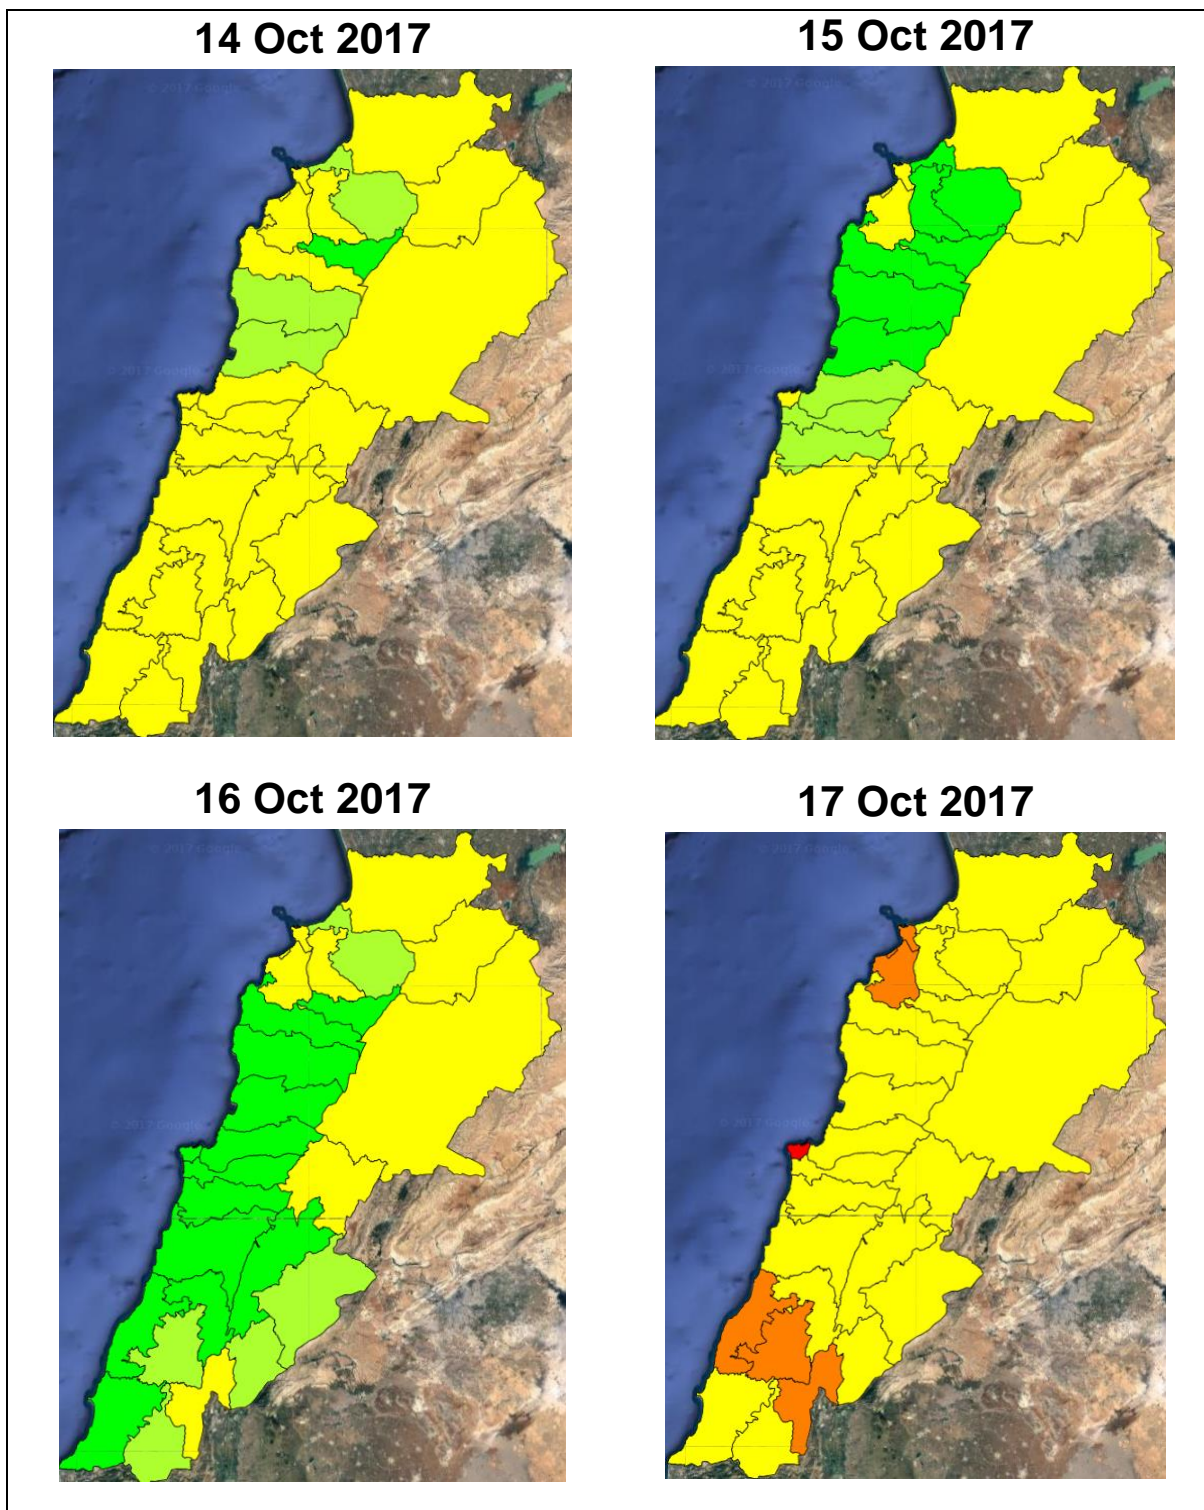

FIRE RISK INDEX

Layer Legend:
Lebanon Wildfire Risk Index 1

Data: Run: 15/10/2017 00:00. Forecast for 15
Model: RISICO for the Republic of Lebanon
Variable: Fire Weather Index
Spatial Resolution: Caza

- VERY LOW
- LOW
- MEDIUM-LOW
- MEDIUM
- MEDIUM-HIGH
- HIGH
- EXTREME