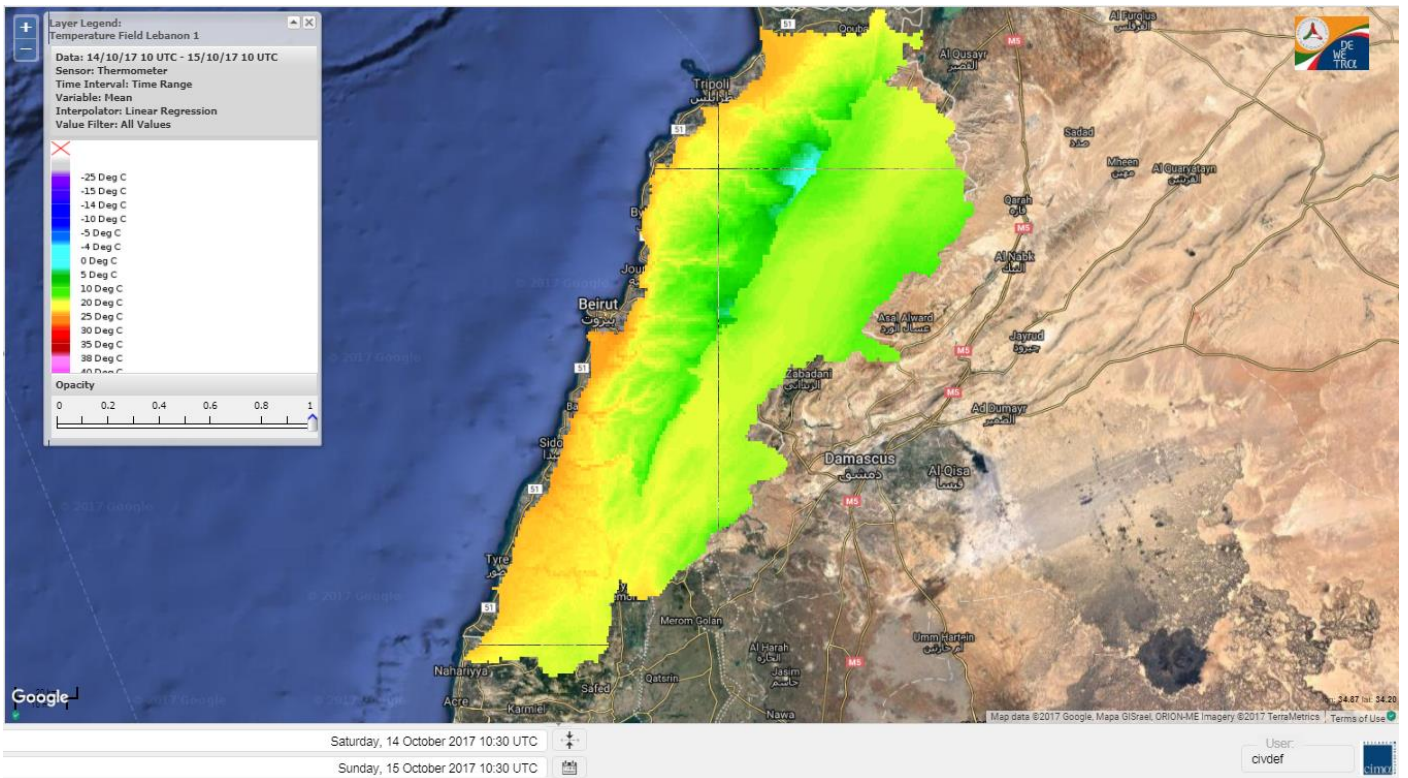

Lebanon temperature for 15 Oct 2017