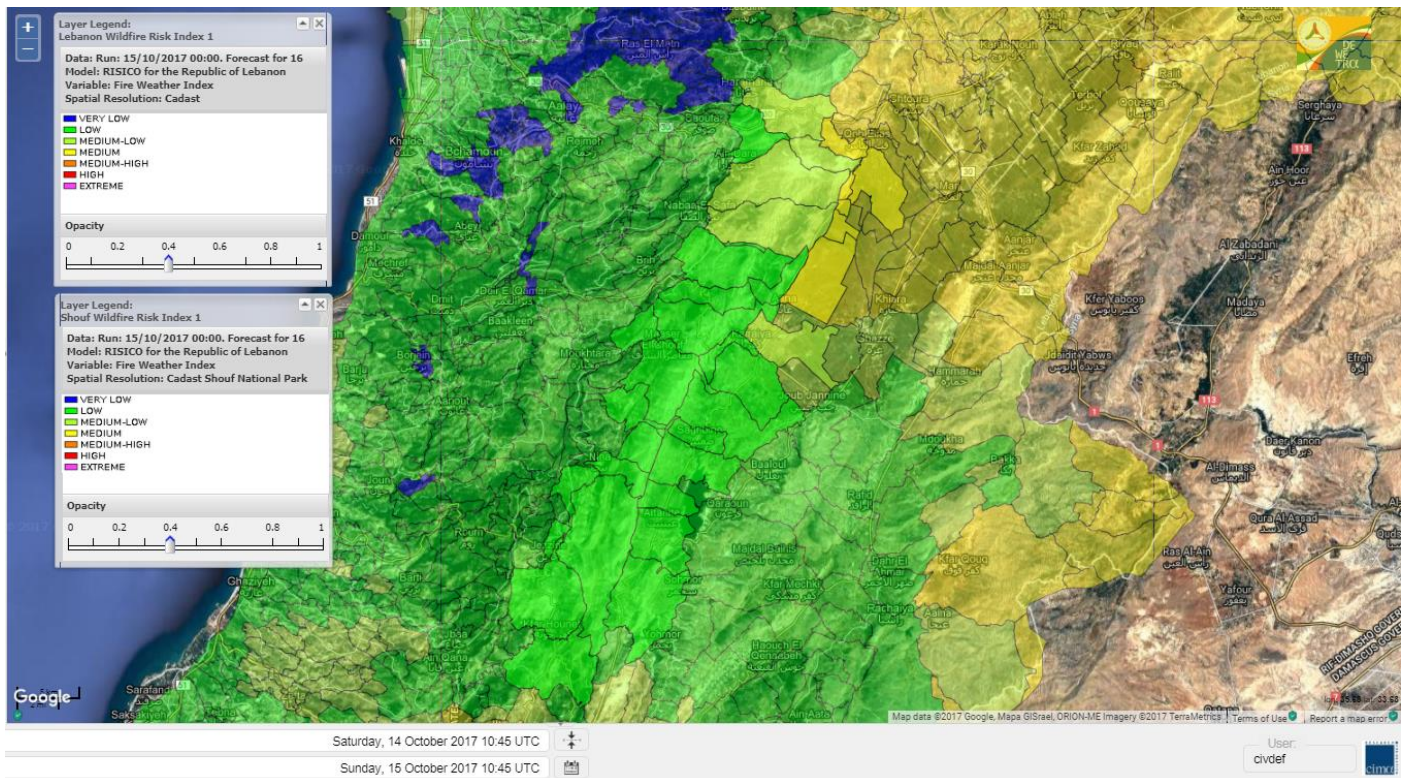

Shouf Biosphere Reserve Forecast for 16 Oct 2017