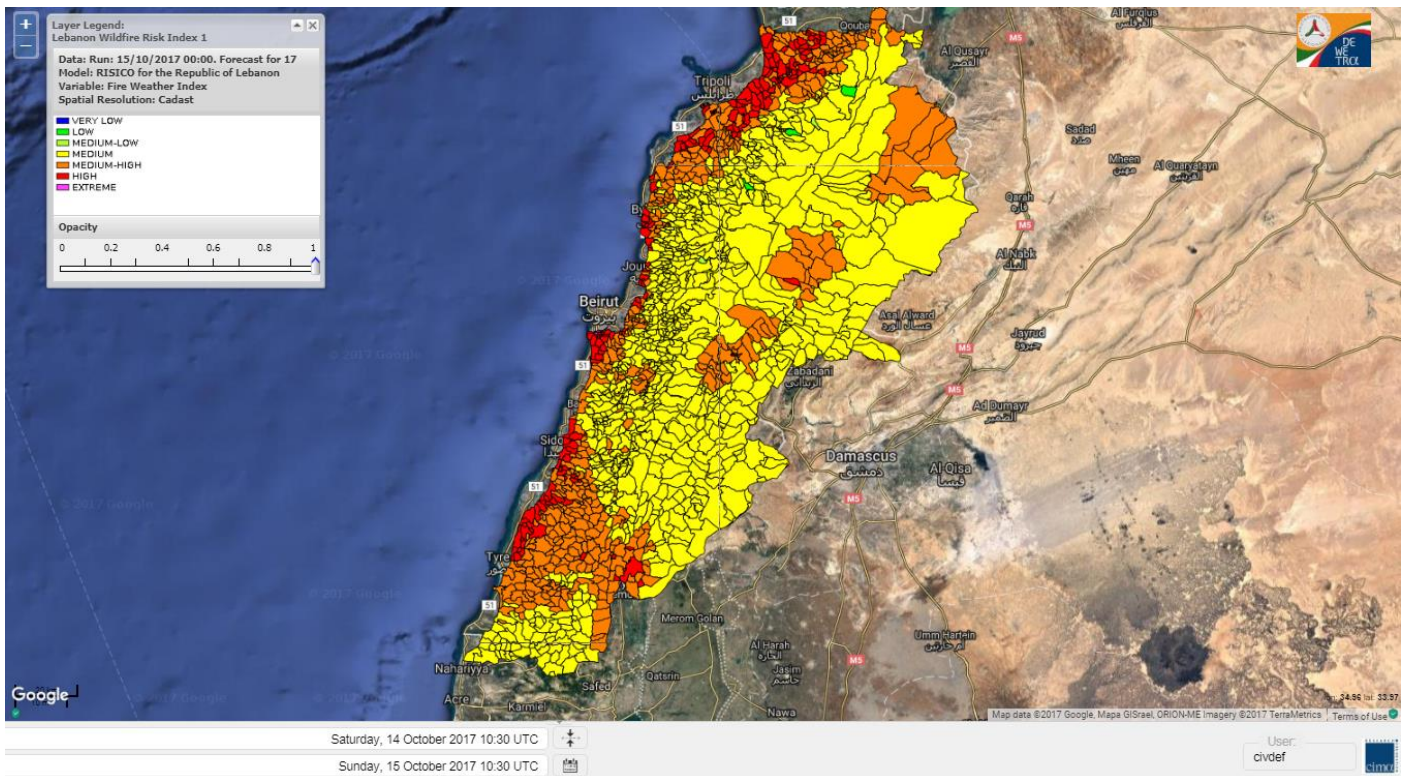

Lebanon for 17 Oct 2017