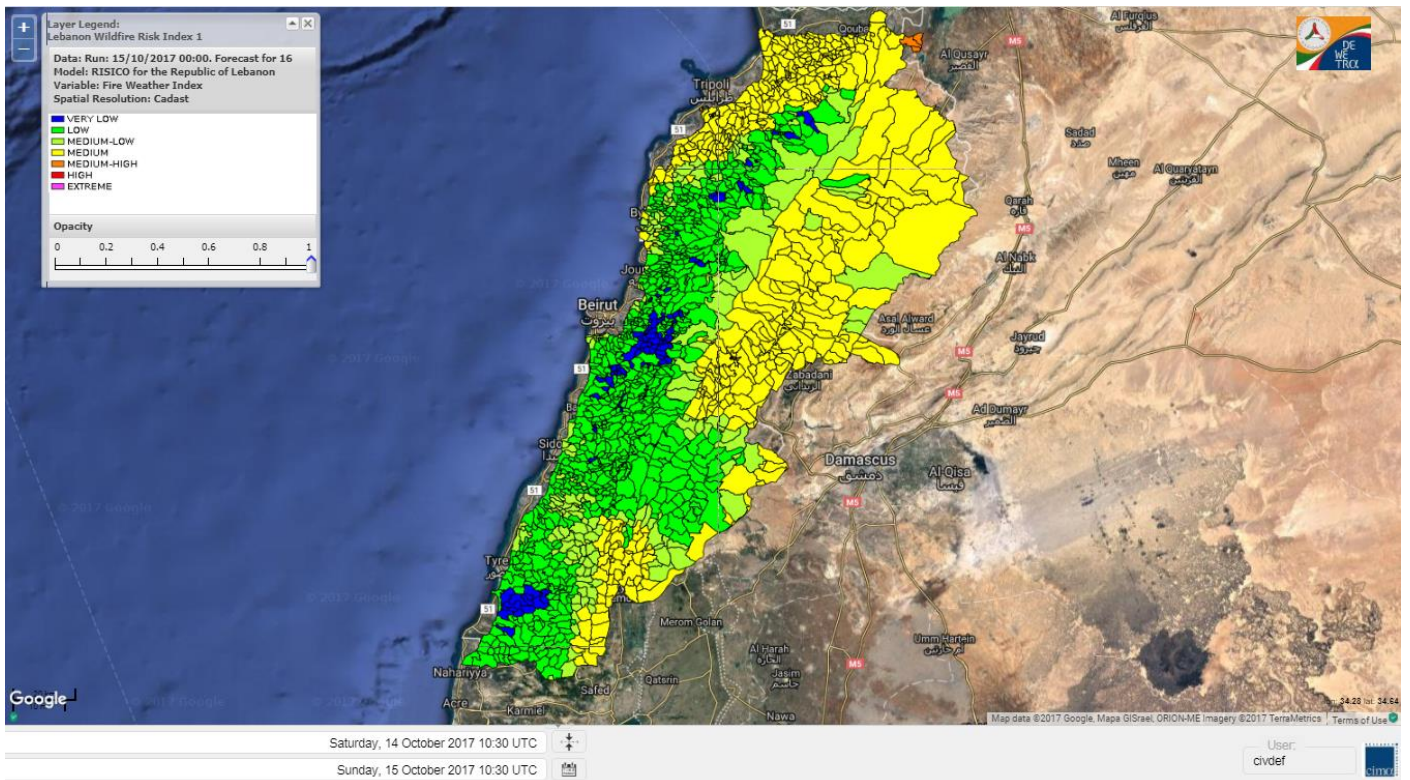

Lebanon for 16 Oct 2017