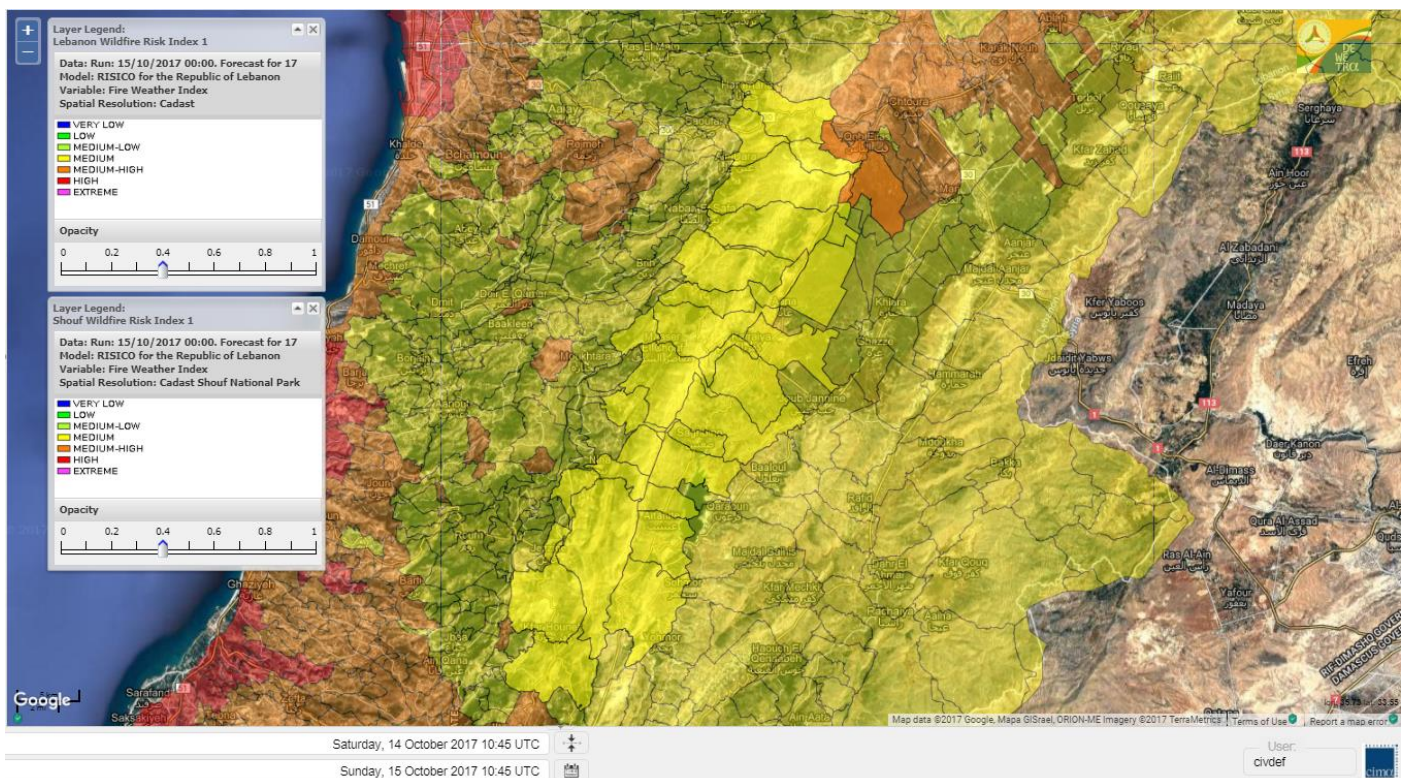

Shouf Biosphere Reserve Forecast for 17 Oct 2017