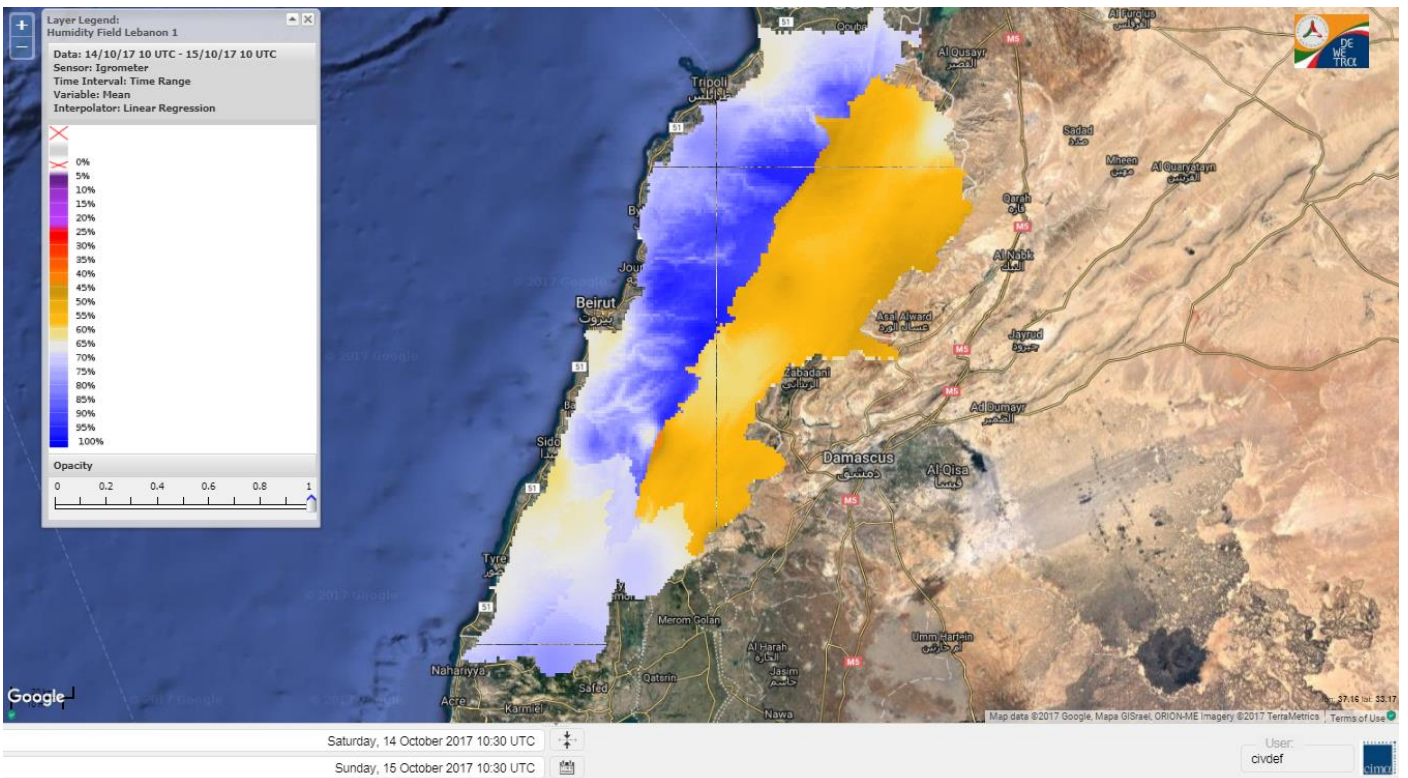

Lebanon humidity for 15 Oct 2017