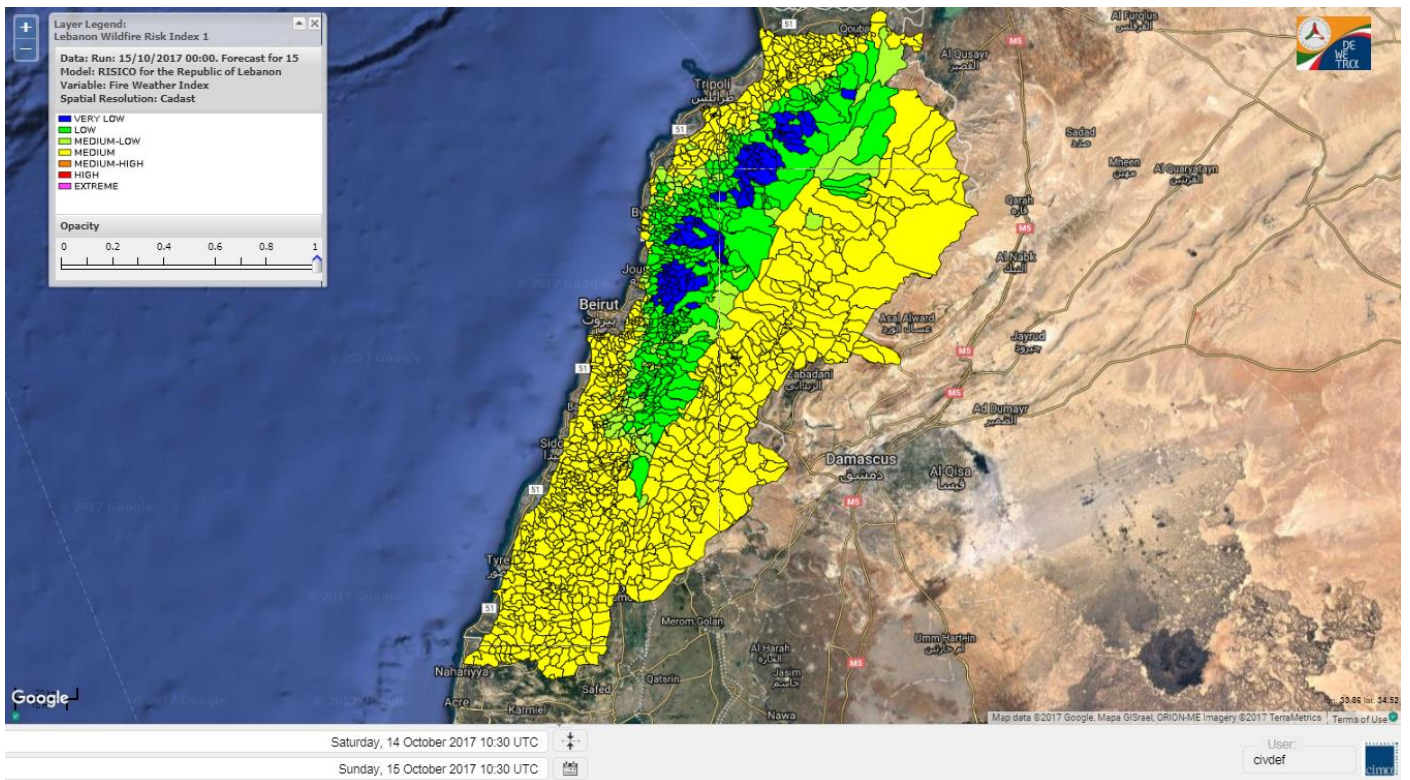

Lebanon for 15 Oct 2017