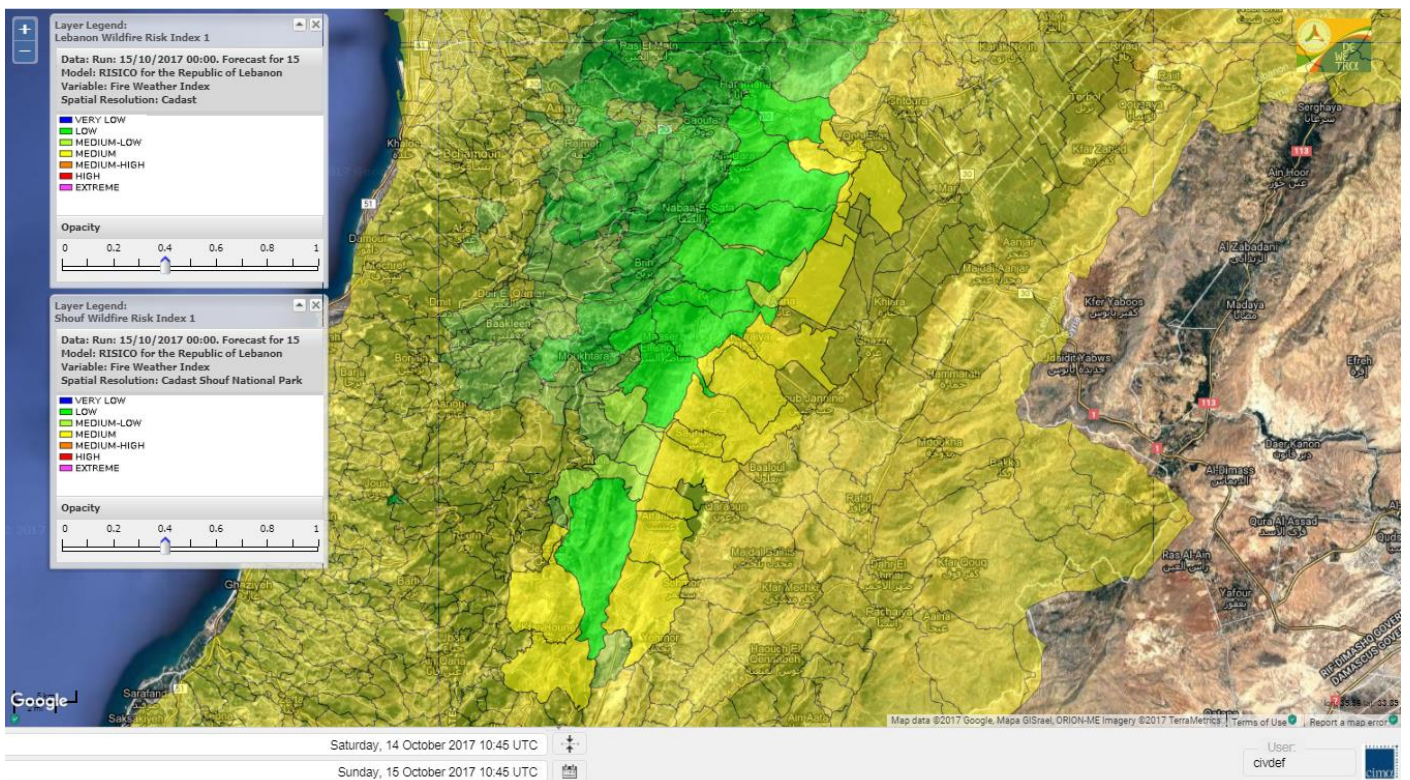

Shouf Biosphere Reserve Forecast for 15 Oct 2017