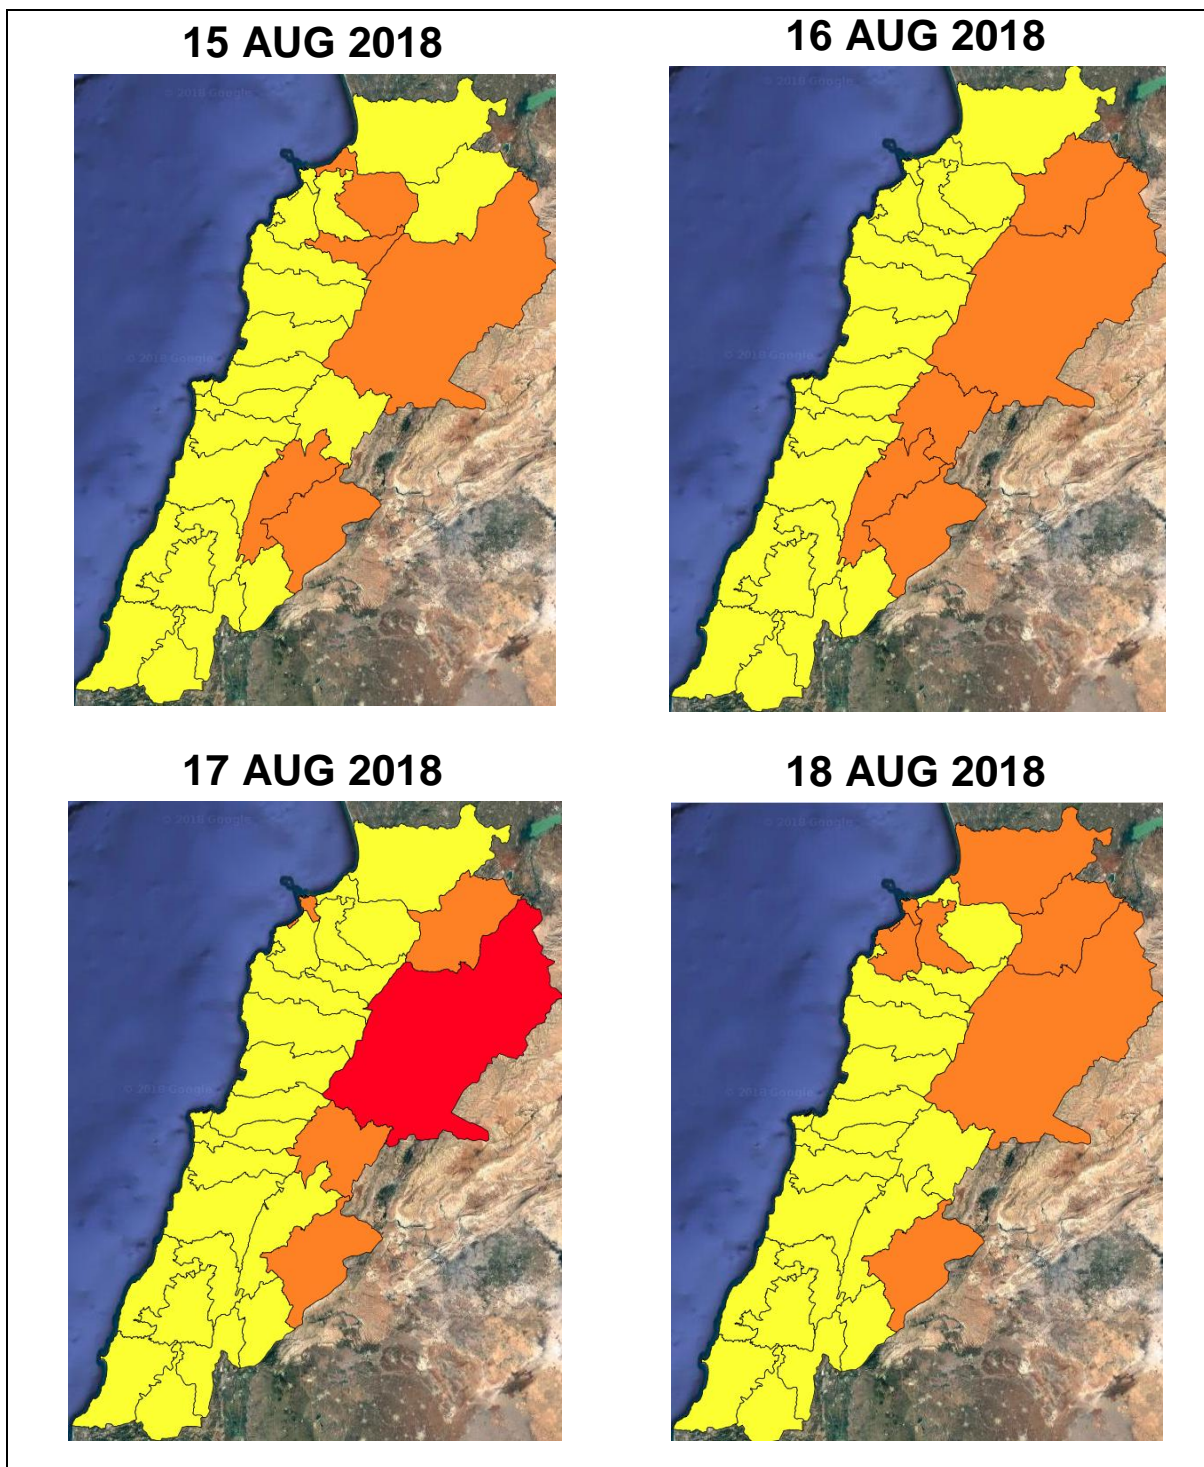

FIRE RISK INDEX

Layer Legend:
Lebanon Wildfire Risk Index 1

Data: Run: 16/08/2018 00:00. Forecast for 16
Model: RISICO for the Republic of Lebanon
Variable: Fire Weather Index
Spatial Resolution: Caza

- VERY LOW
- LOW
- MEDIUM-LOW
- MEDIUM
- MEDIUM-HIGH
- HIGH
- EXTREME