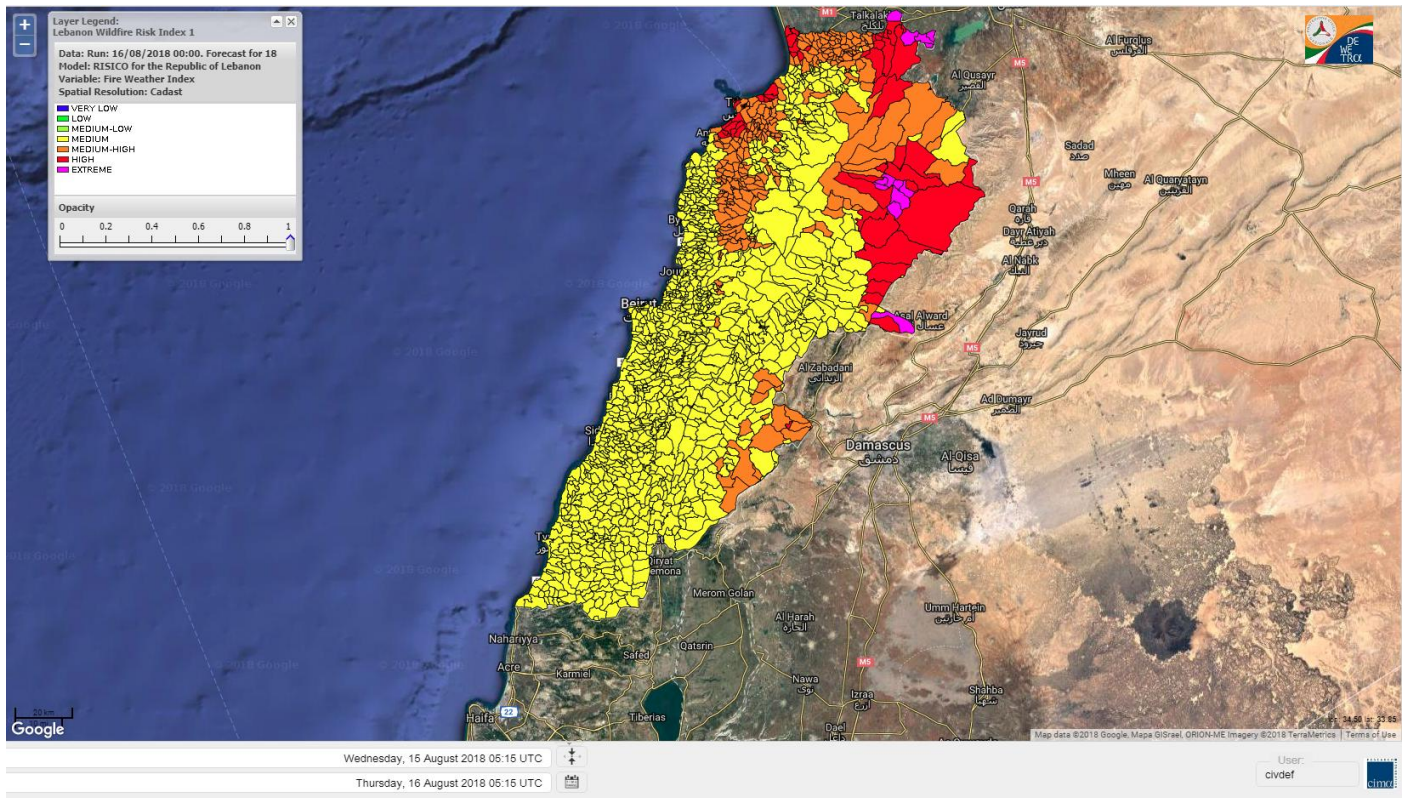

Lebanon for 18 AUG 2018