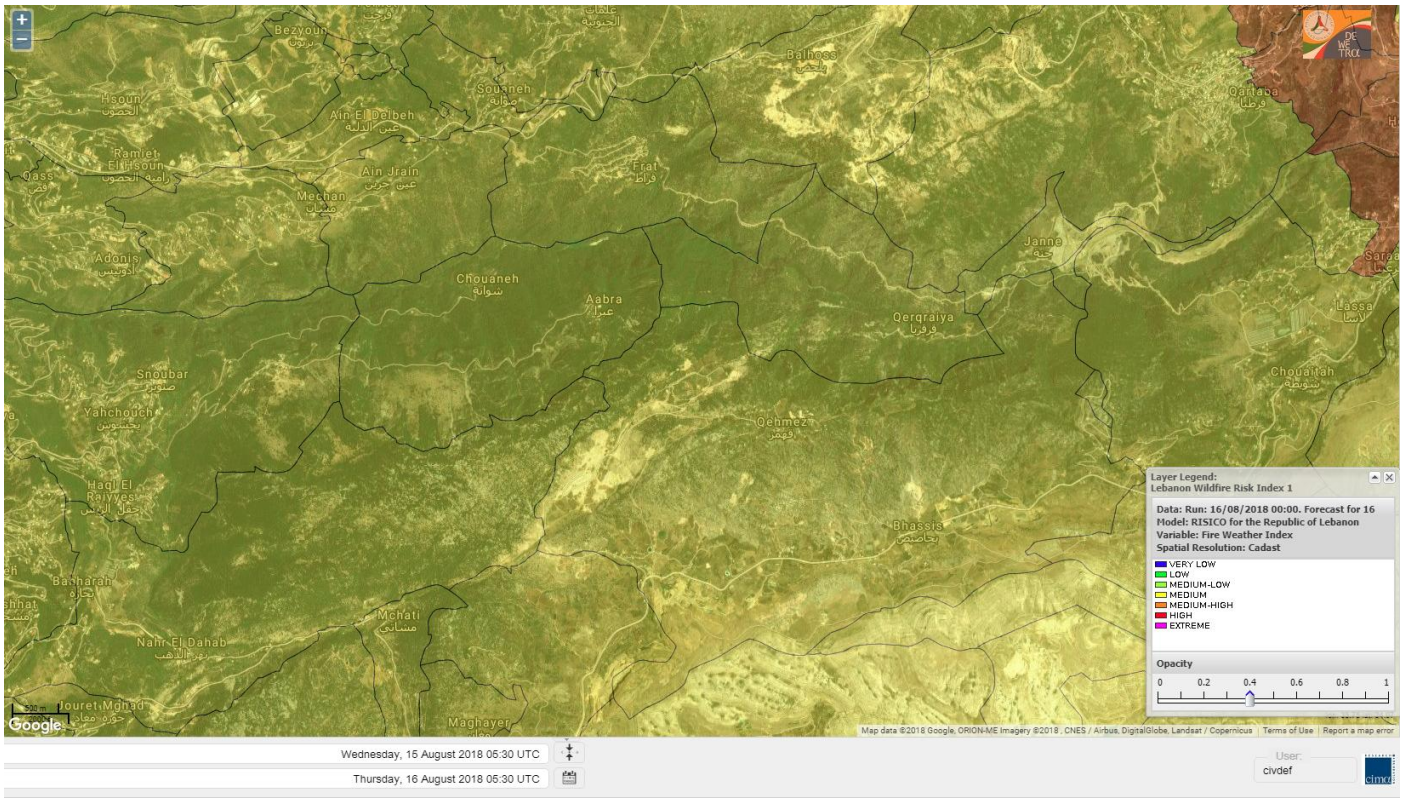

Shouf Biosphere Reserve Forecast for 16 AUG 2018

Shouf Biosphere Reserve Forecast for 17 AUG 2018

Shouf Biosphere Reserve Forecast for 18 AUG 2018

Jabal Moussa Reserve Forecast for 16 AUG 2018

Jabal Moussa Reserve Forecast for 17 AUG 2018