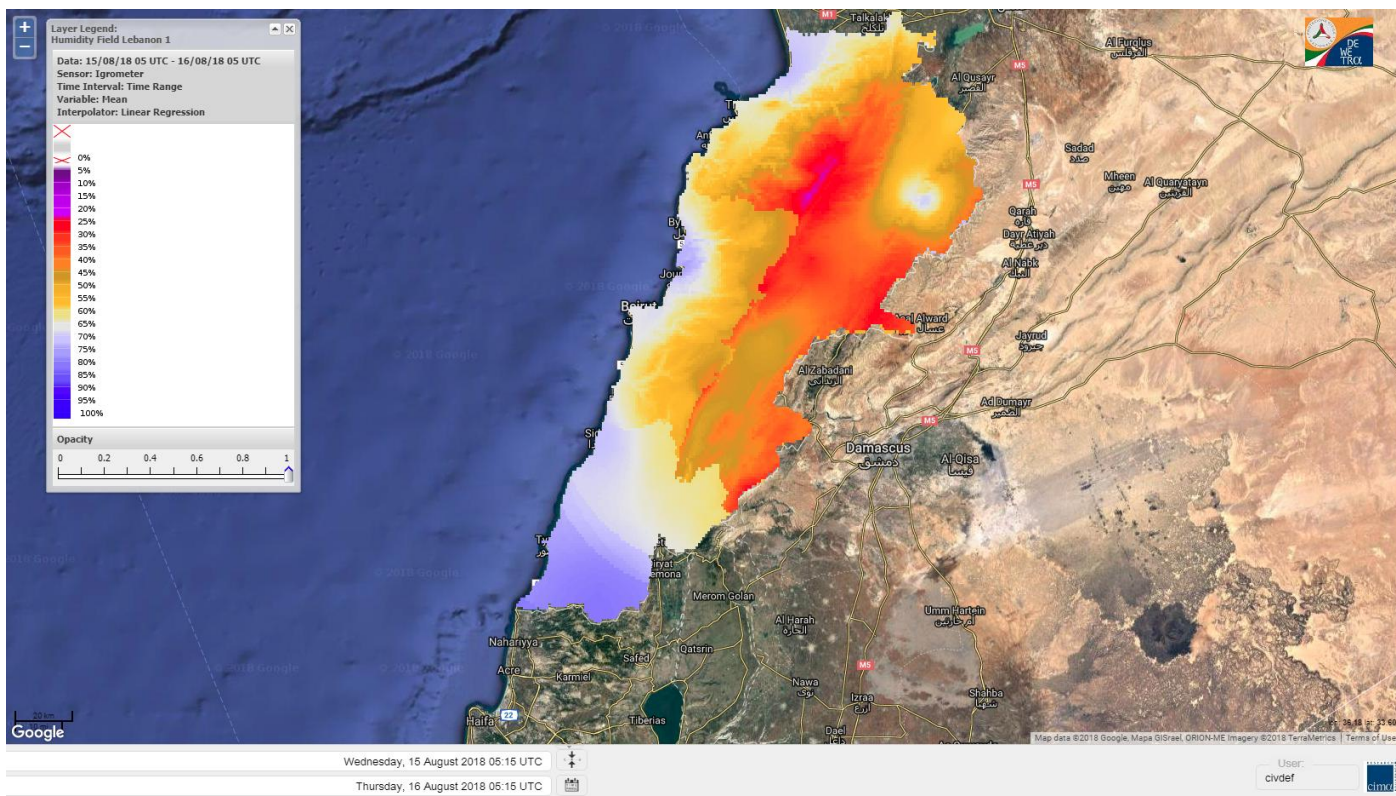

Lebanon humidity for Lebanon 16 AUG 2018