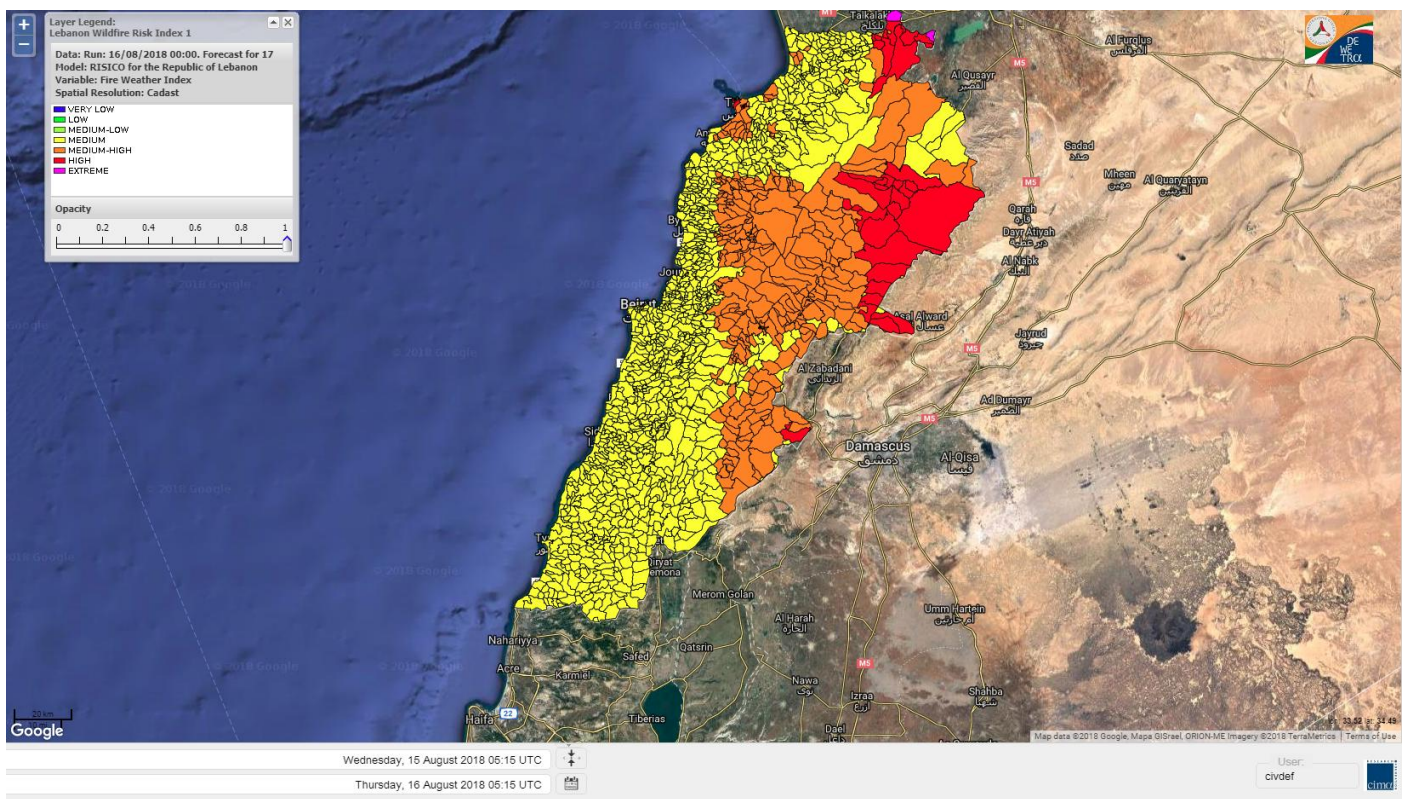

Lebanon for 17 AUG 2018