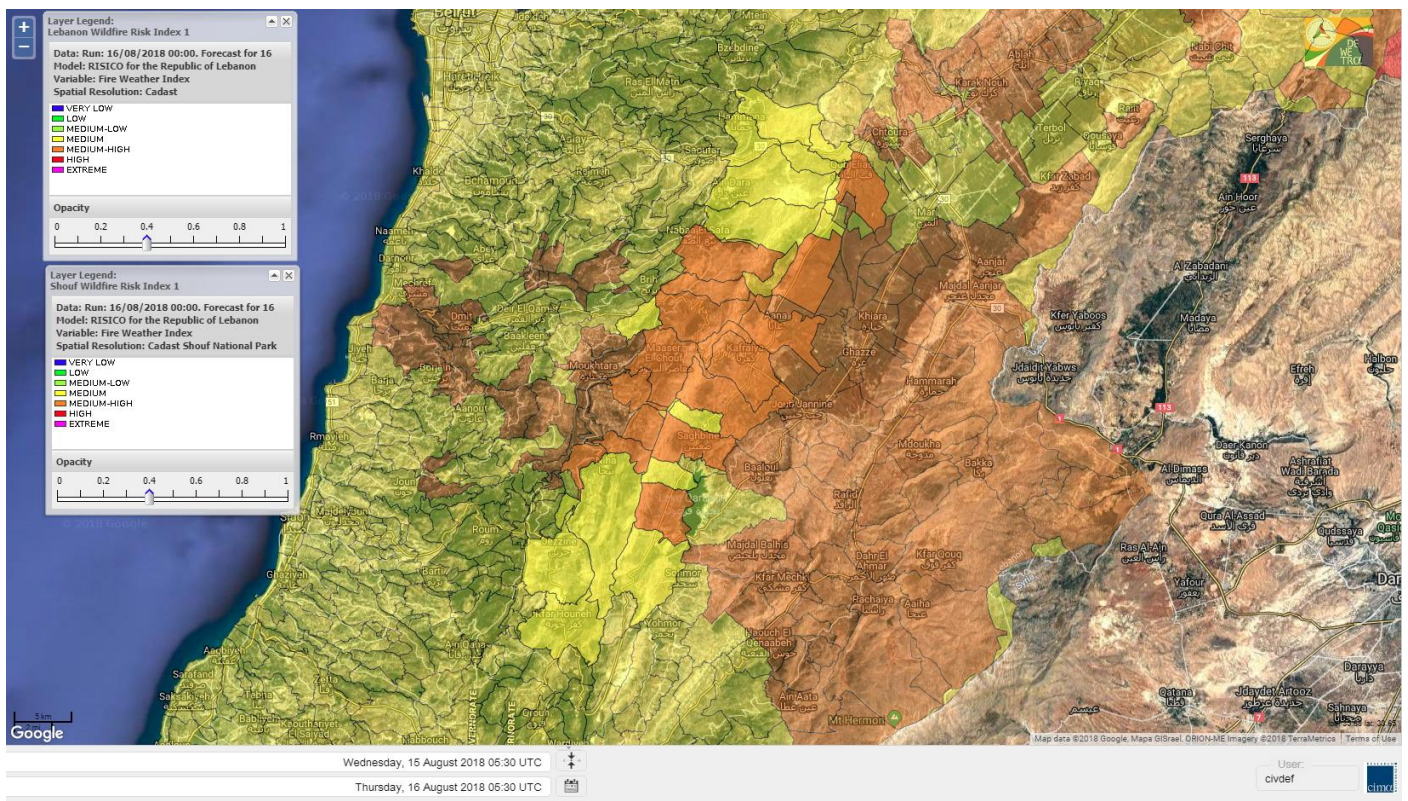

Shouf Biosphere Reserve Forecast for 16 AUG 2018