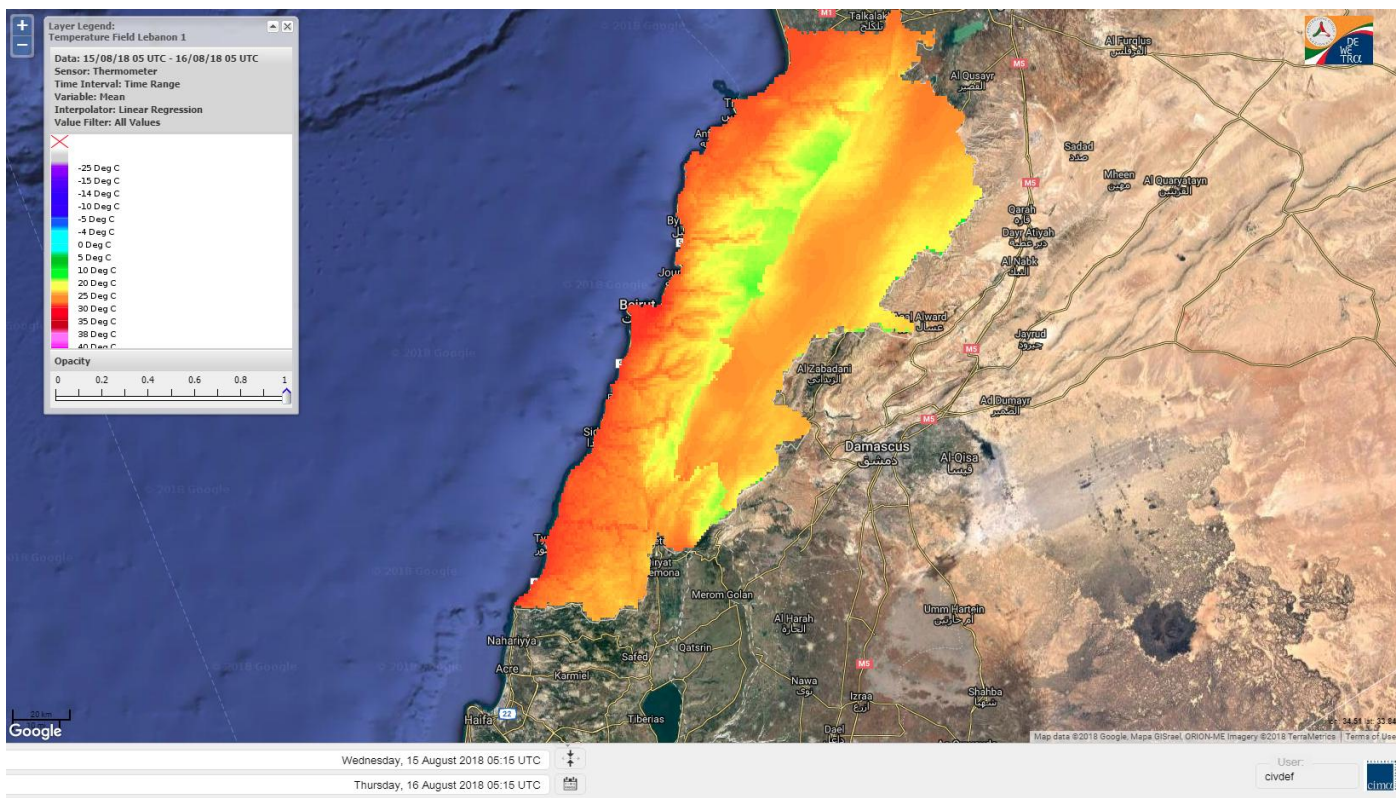

Lebanon temperature for Lebanon 16 AUG 2018