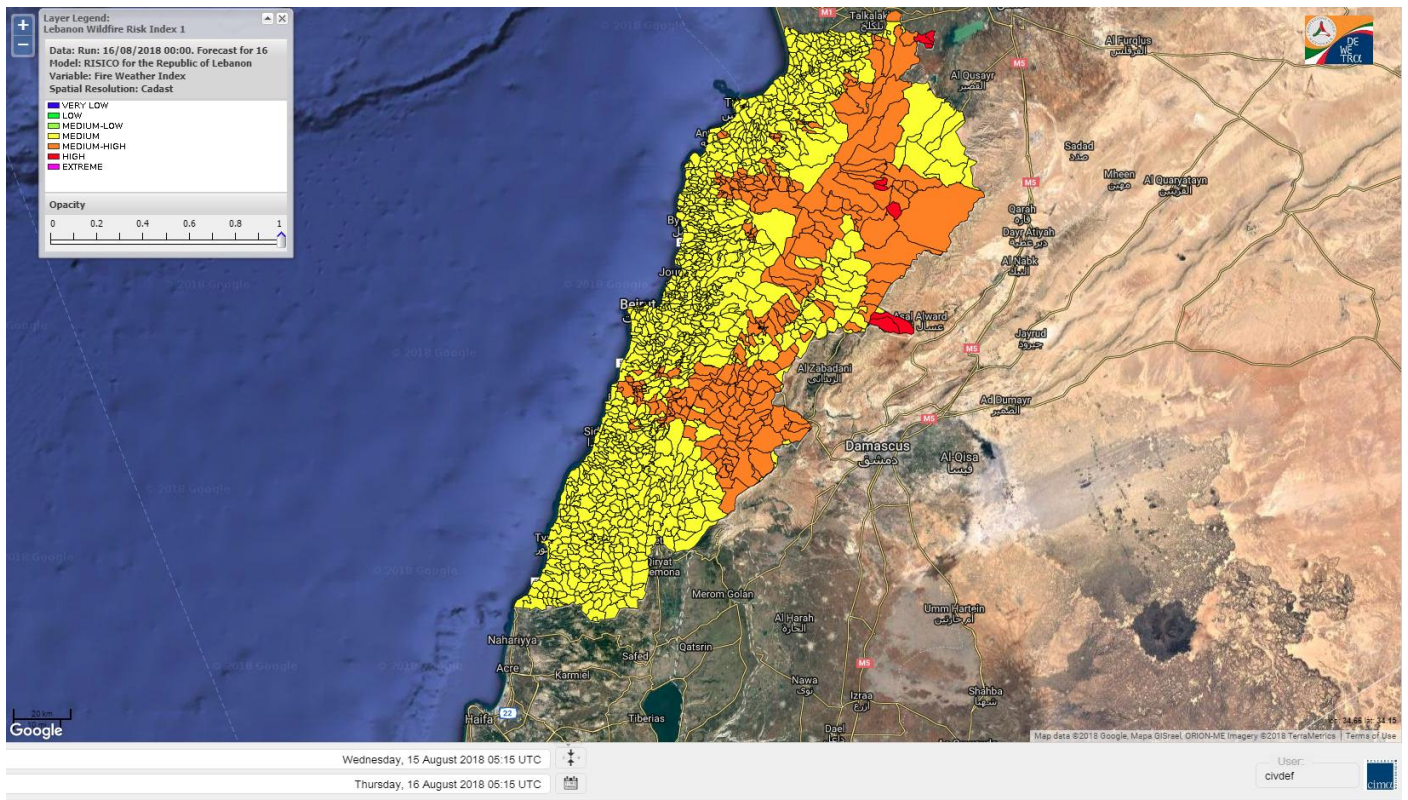

Lebanon for 16 AUG 2018