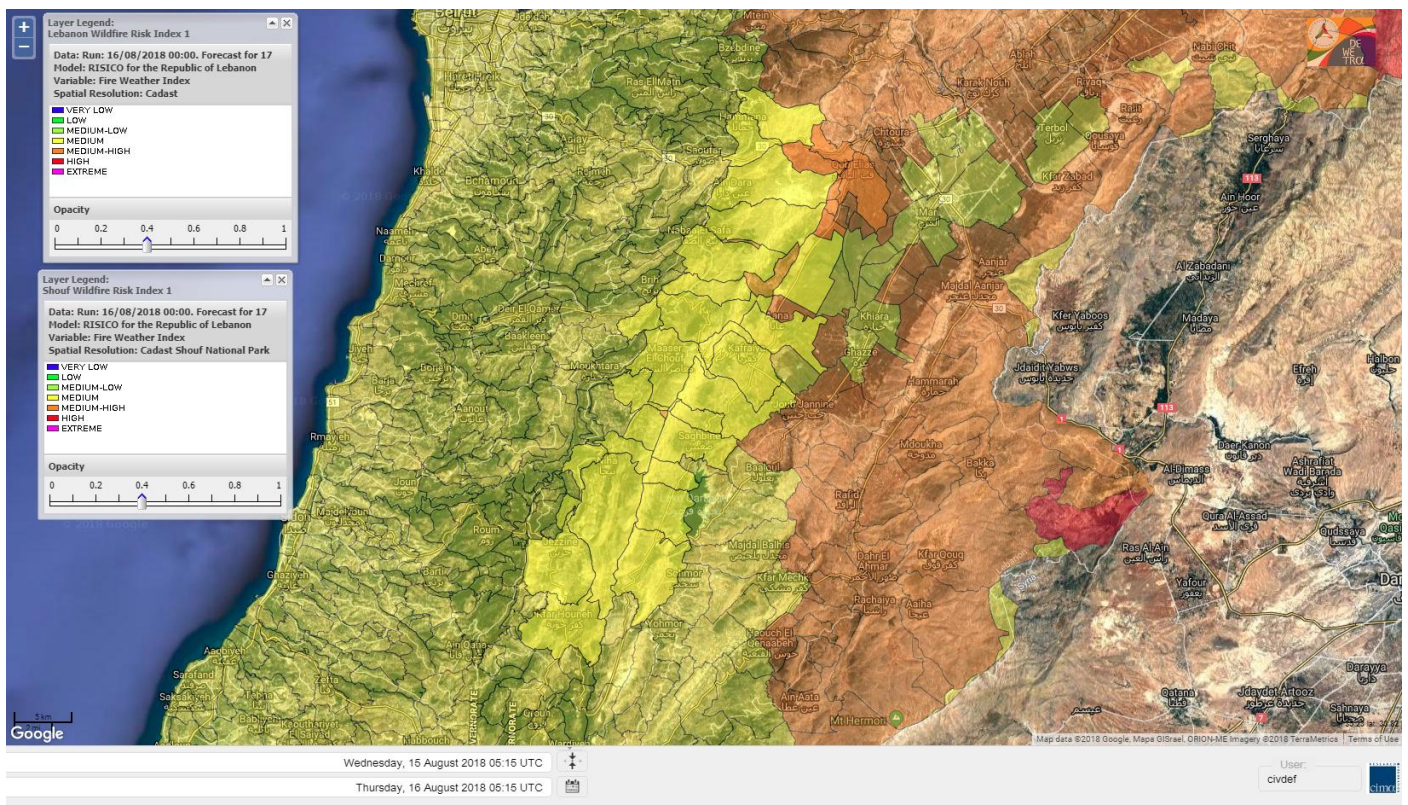

Shouf Biosphere Reserve Forecast for 17 AUG 2018