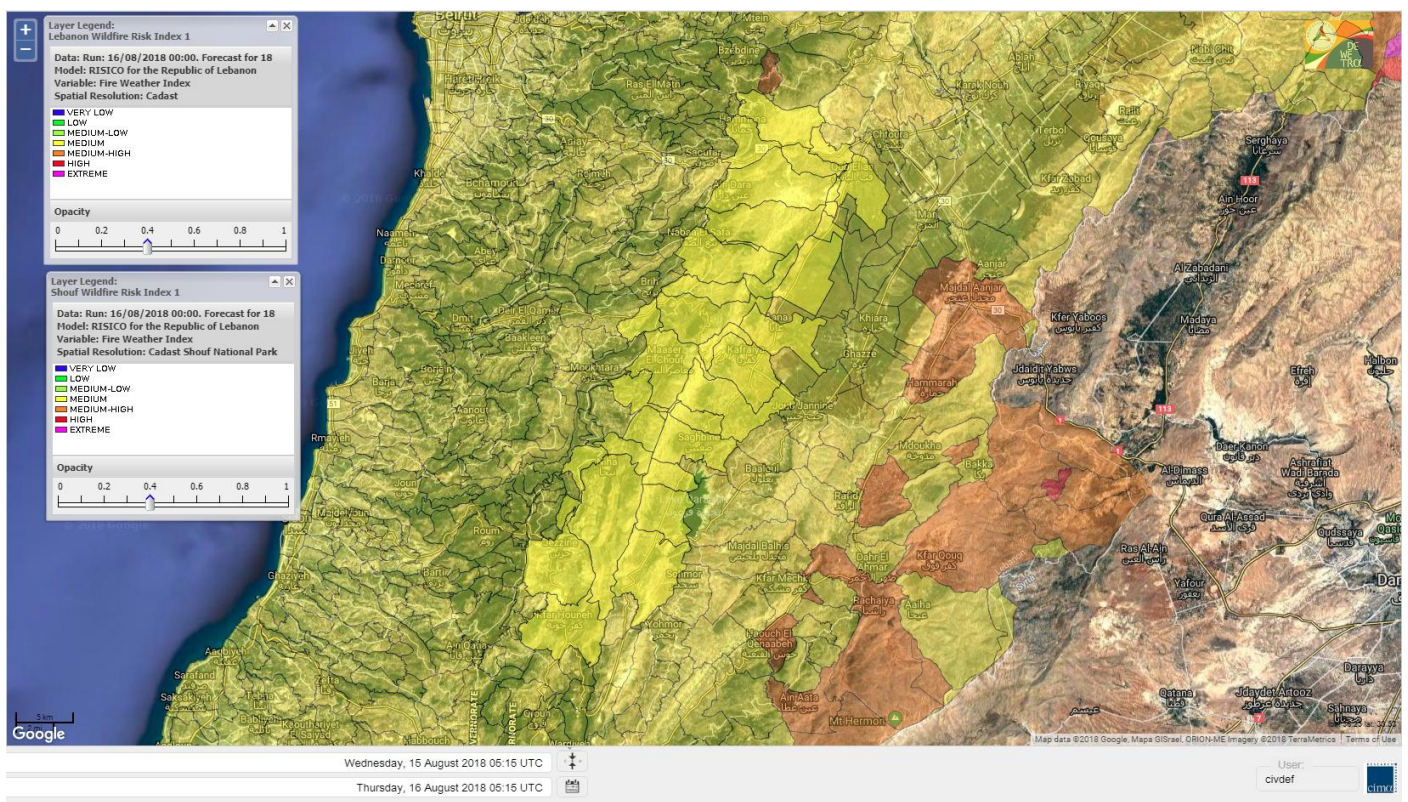

Shouf Biosphere Reserve Forecast for 18 AUG 2018