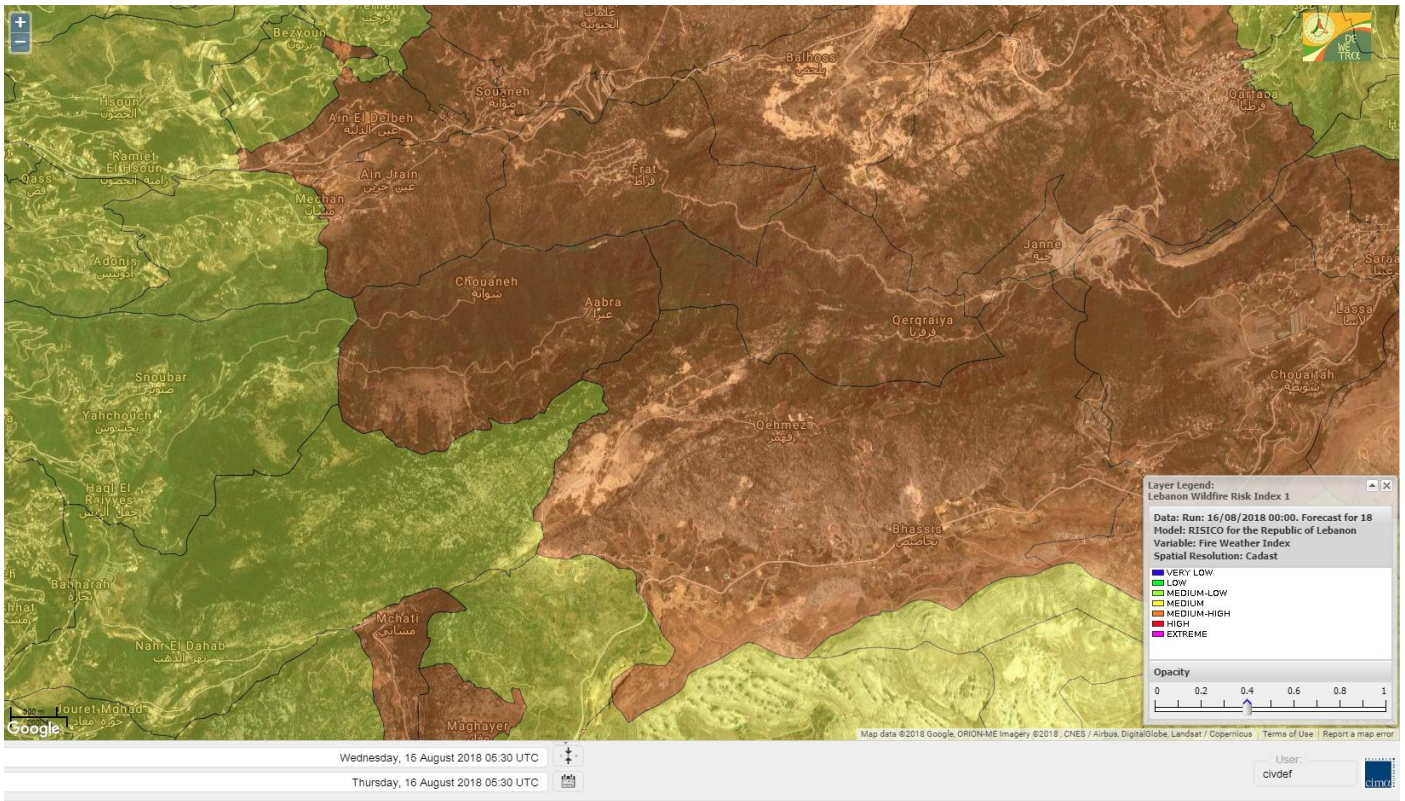

Jabal Moussa Reserve Forecast for 18 AUG 2018