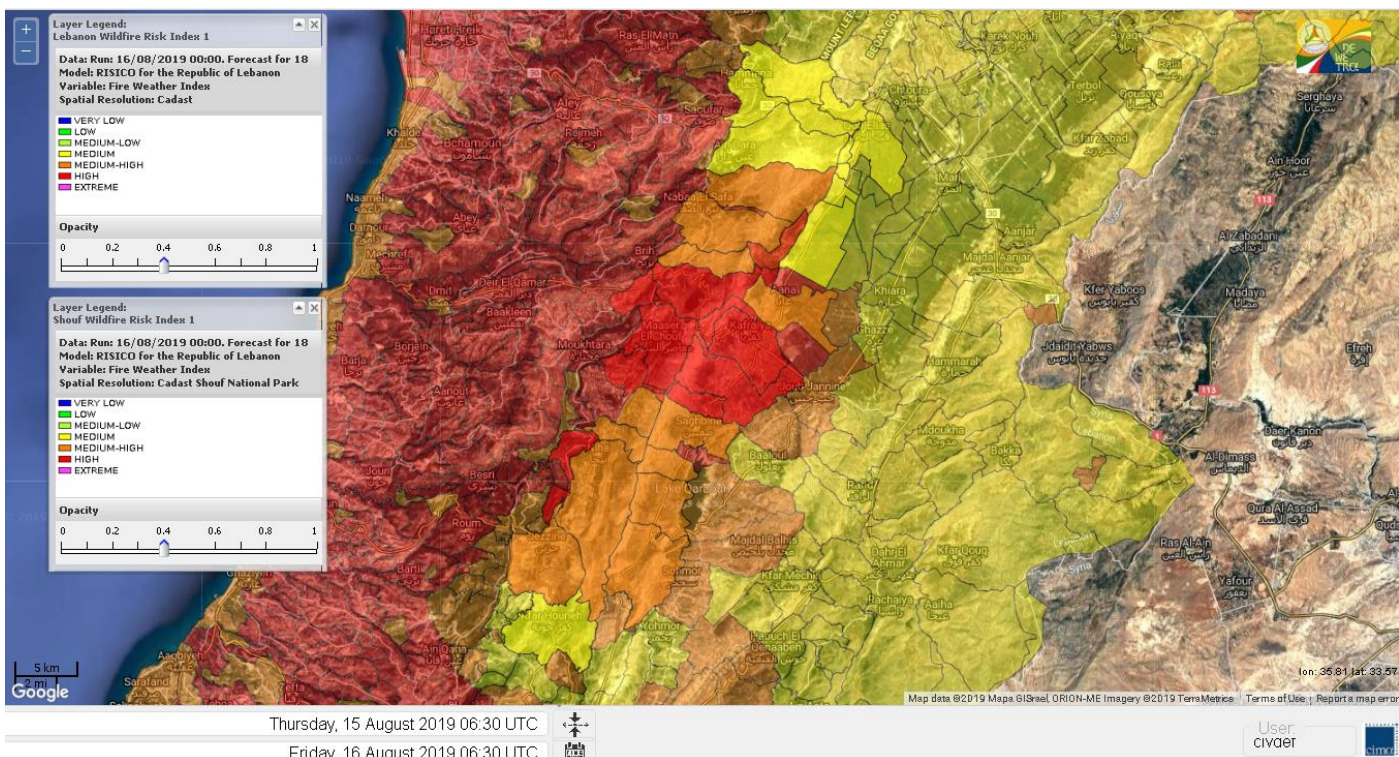

Shouf Biosphere Reserve Forecast for 18 Aug 2019