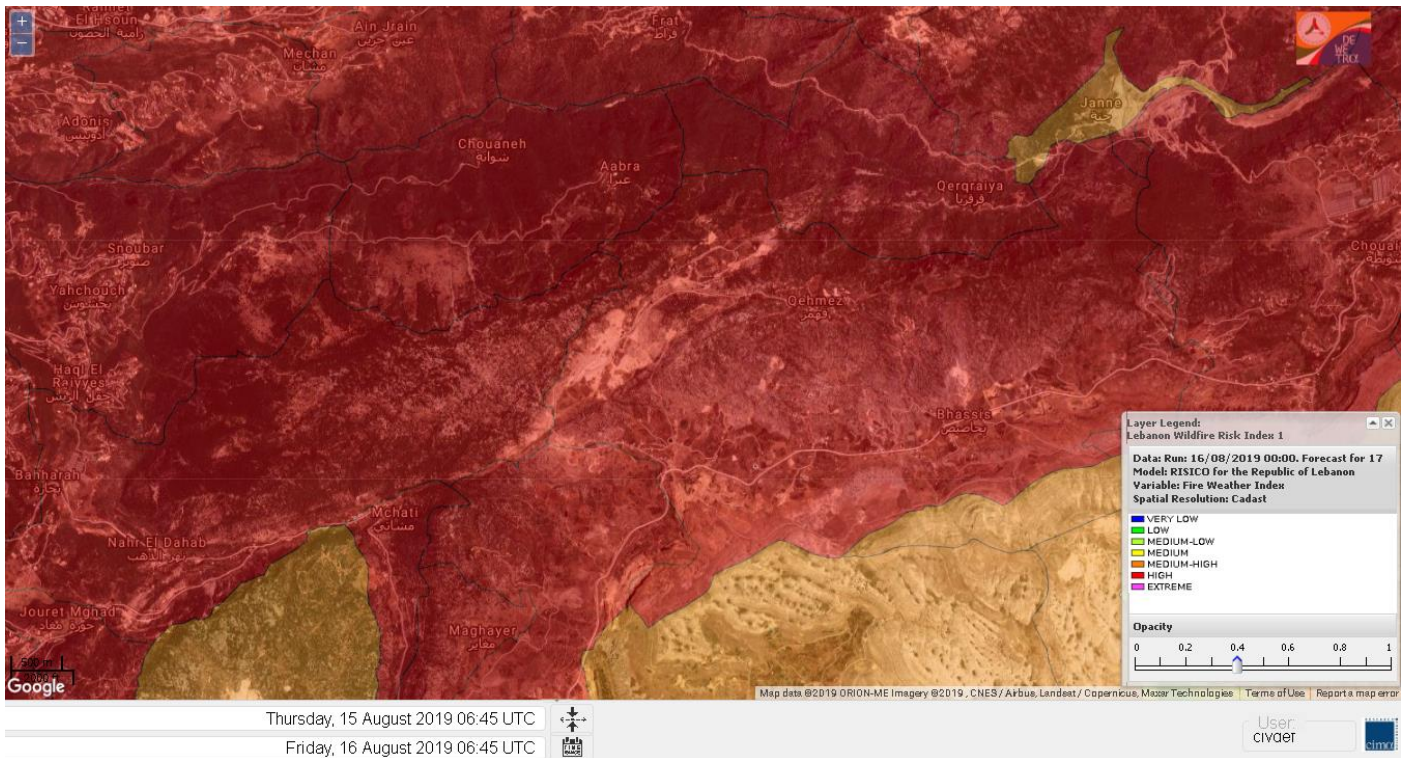

Jabal Moussa Reserve Forecast for 17 Aug 2019