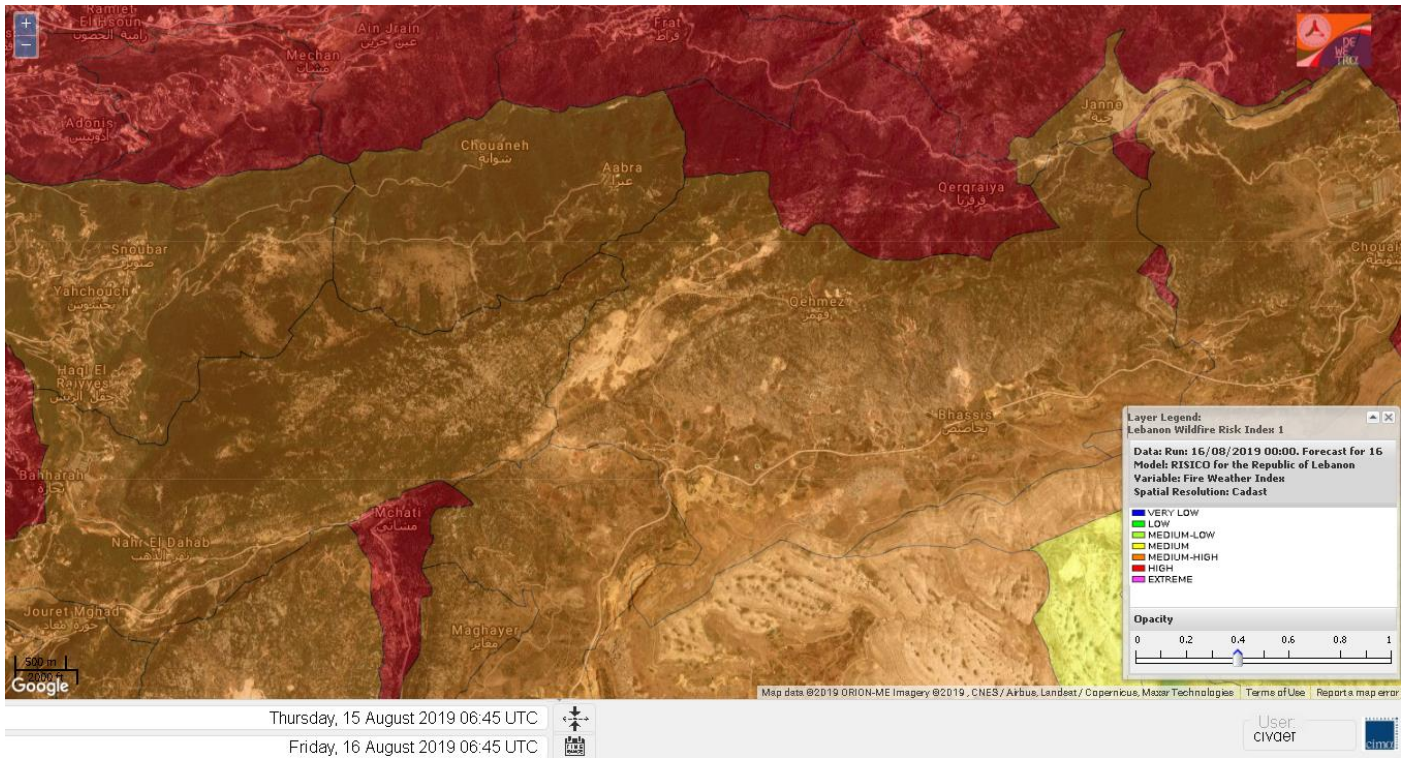

Jabal Moussa Reserve Forecast for 16 Aug 2019