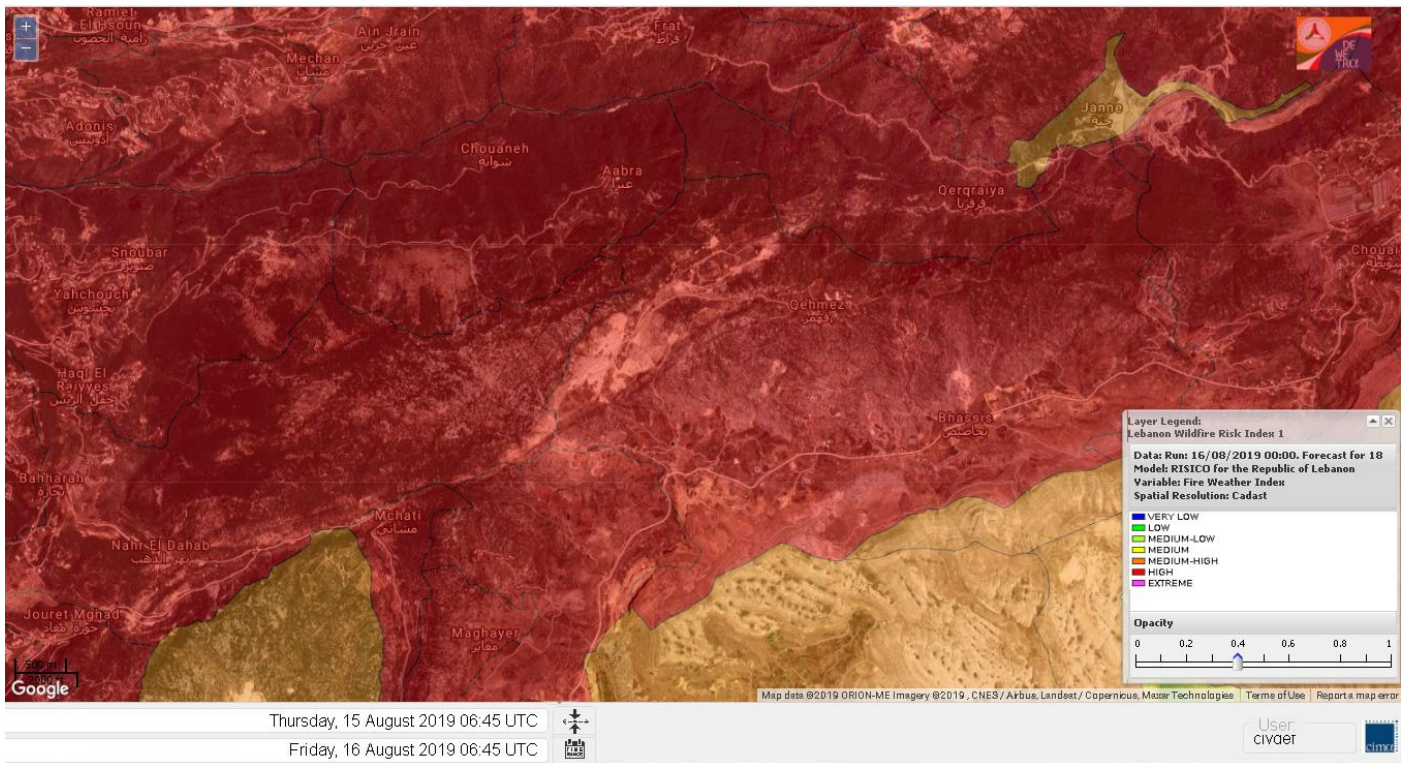

Jabal Moussa Reserve Forecast for 18 Aug 2019

Weather in Beirut

Beyrouth, Lebanon, 33.893° N 35.502° E, 40 m asl

Fri 8/16	Sat 8/17	Sun 8/18	Mon 8/19	Tue 8/20	Wed 8/21	Thu 8/22
31 °C	30 °C	30 °C	29 °C	30 °C	29 °C	29 °C
27 °C	26 °C	25 °C	24 °C	24 °C	25 °C	20 °C
↙ 24 km/h	↙ 35 km/h	↙ 37 km/h	↙ 29 km/h	↙ 23 km/h	↙ 25 km/h	↙ 26 km/h
☔ -	☔ -	☔ -	☔ -	☔ -	☔ -	☔ -
☀ 13 h	☀ 5 h	☀ 13 h	☀ 12 h	☀ 13 h	☀ 8 h	☀ 9 h

Friday	3⁰⁰	6⁰⁰	9⁰⁰	12⁰⁰	15⁰⁰	18⁰⁰	21⁰⁰	24⁰⁰
Temperature (°C)	29°	28°	29°	31°	31°	29°	27°	27°
Felt temperature (°C)	27°	27°	29°	31°	31°	30°	29°	27°
Wind direction	↙ SE	↙ SE	↑ S	↙ SW	↙ SW	↙ WSW	↙ SSE	↙ SE
Wind speed (km/h)	14	16	14	22	24	16	12	16