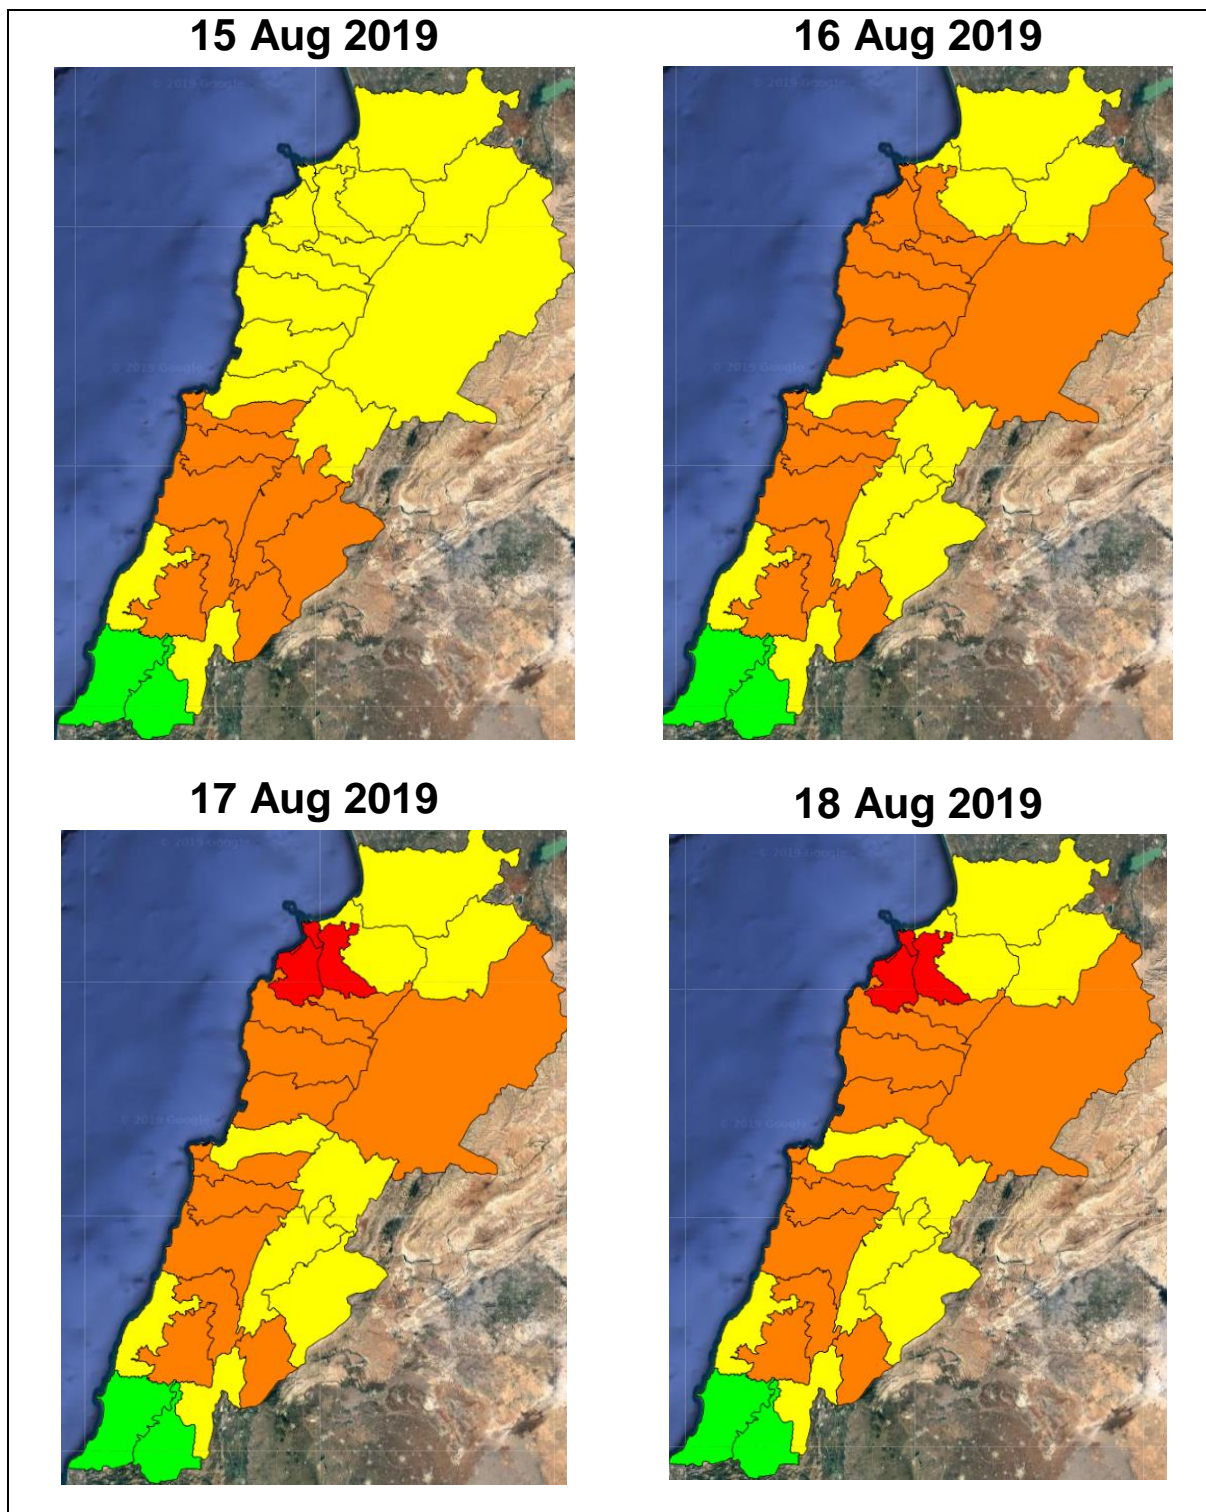

FIRE RISK INDEX

Layer Legend:
Lebanon Wildfire Risk Index 1

Data: Run: 16/08/2019 00:00. Forecast for 16
Model: RISICO for the Republic of Lebanon
Variable: Fire Weather Index
Spatial Resolution: Caza

- VERY LOW
- LOW
- MEDIUM-LOW
- MEDIUM
- MEDIUM-HIGH
- HIGH
- EXTREME