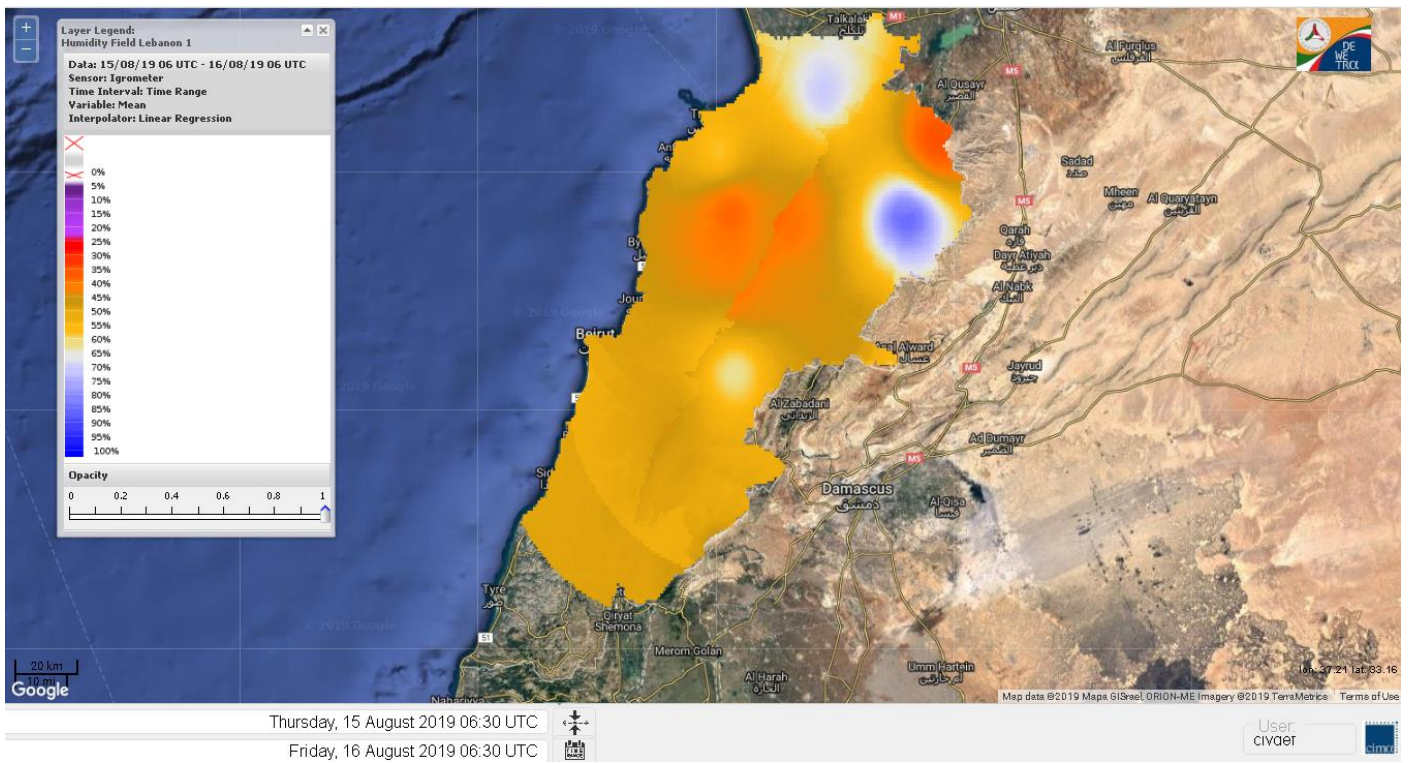

Lebanon humidity for 16 Aug 2019