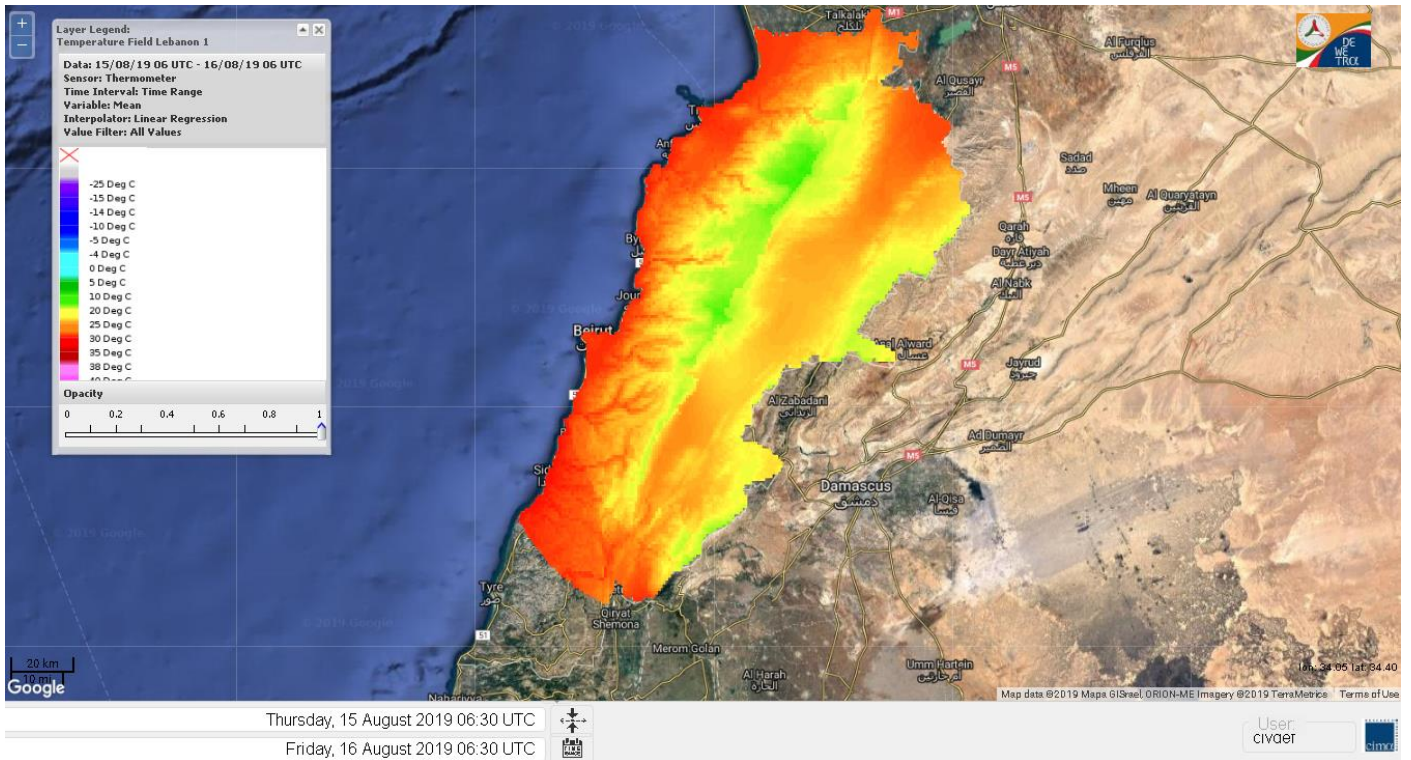

Lebanon temperature for 16 Aug 2019