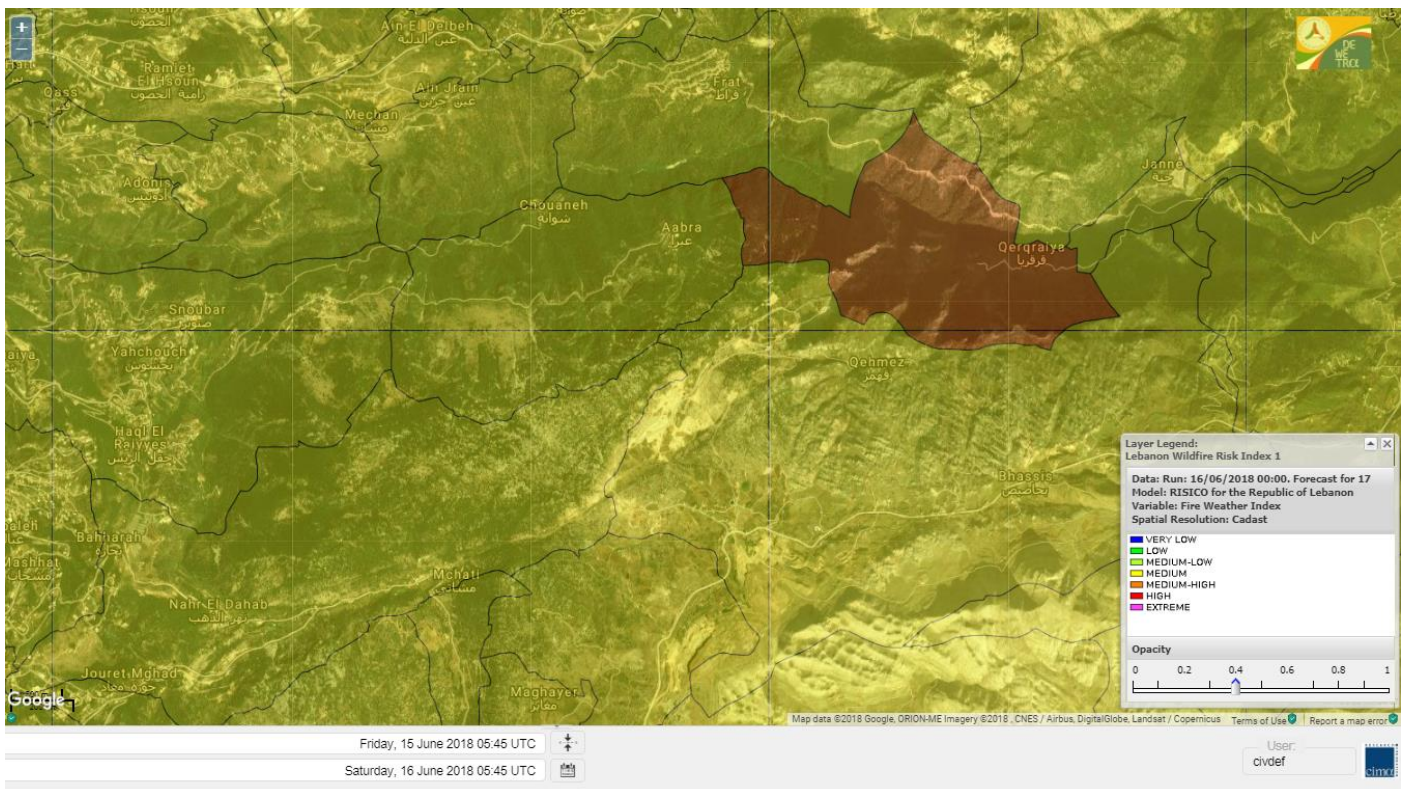

Jabal Moussa Reserve Forecast for 17 June 2018