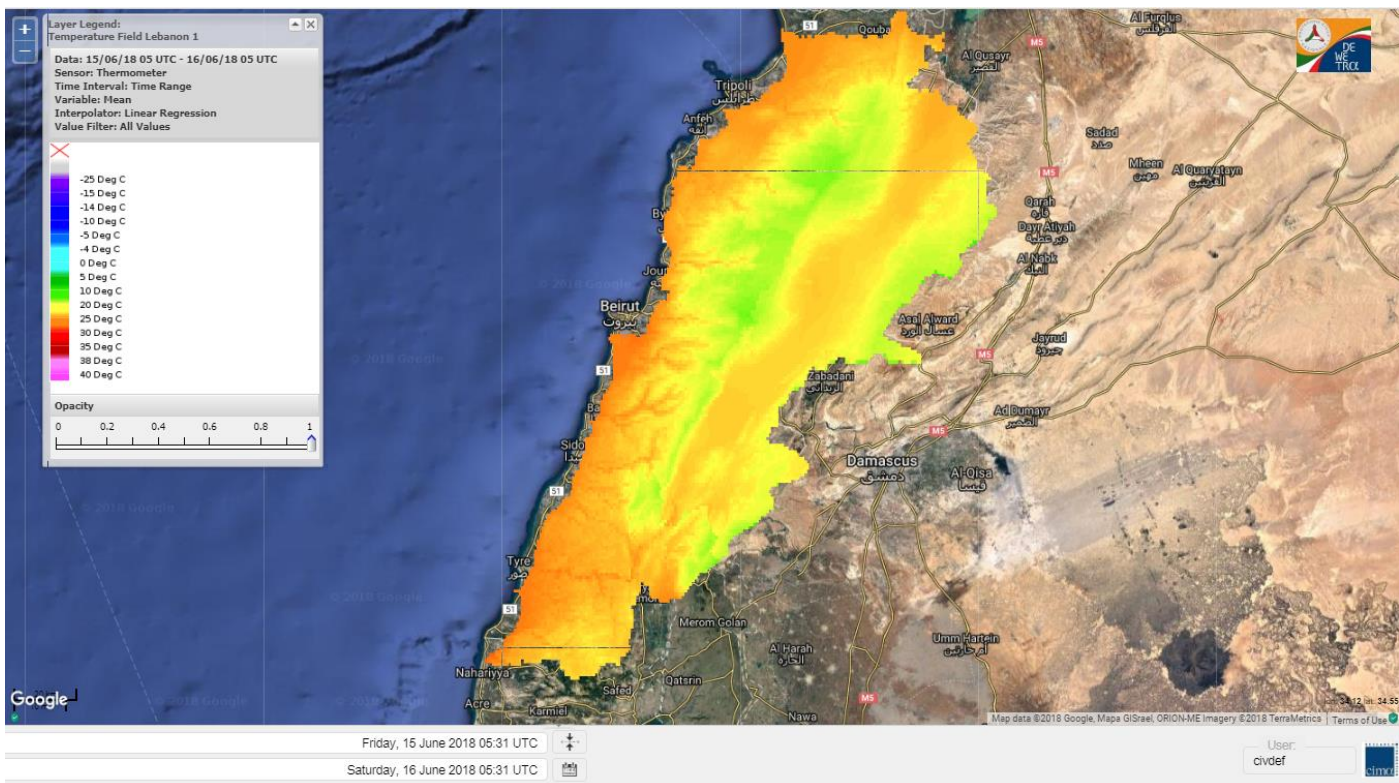

Lebanon temperature for 16 June 2018