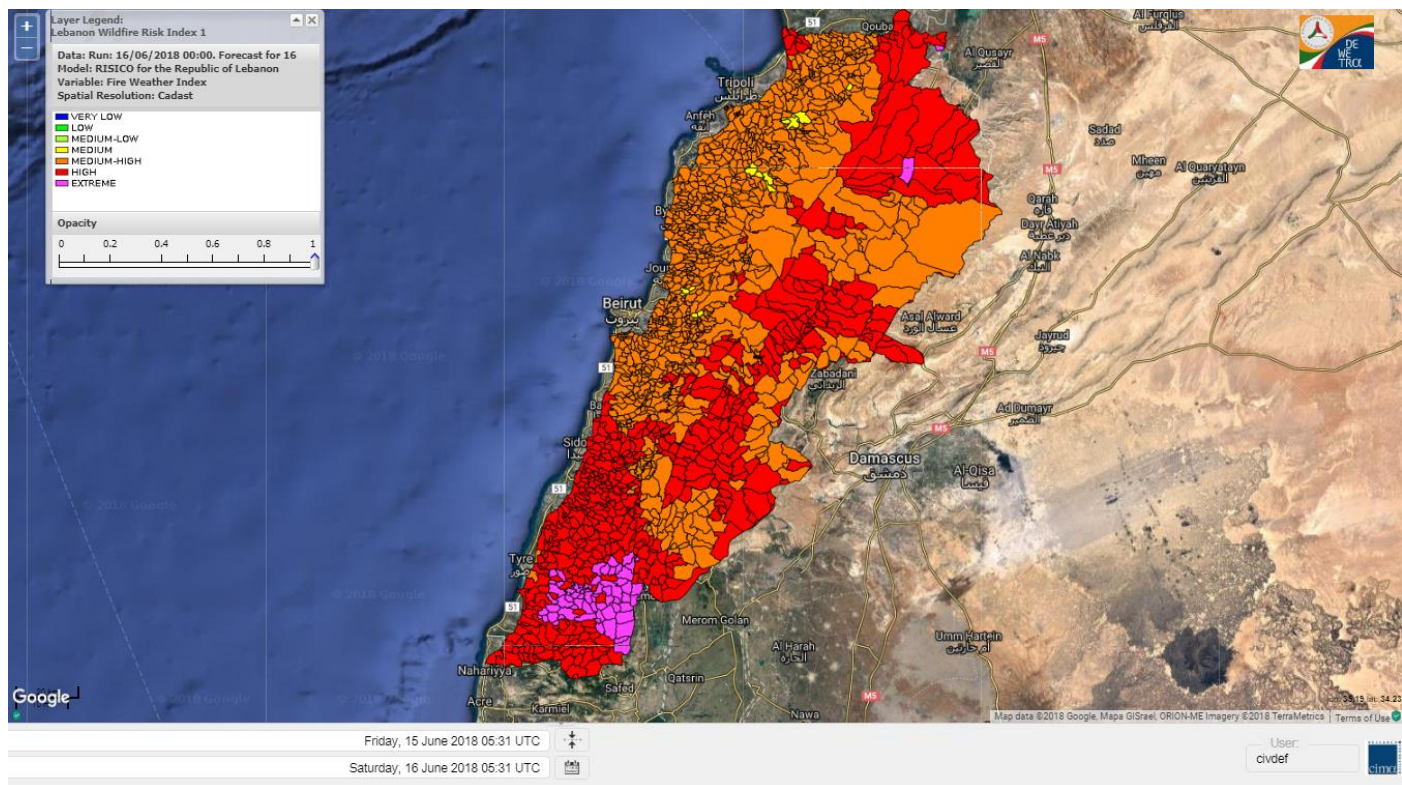

Lebanon for 16 June 2018