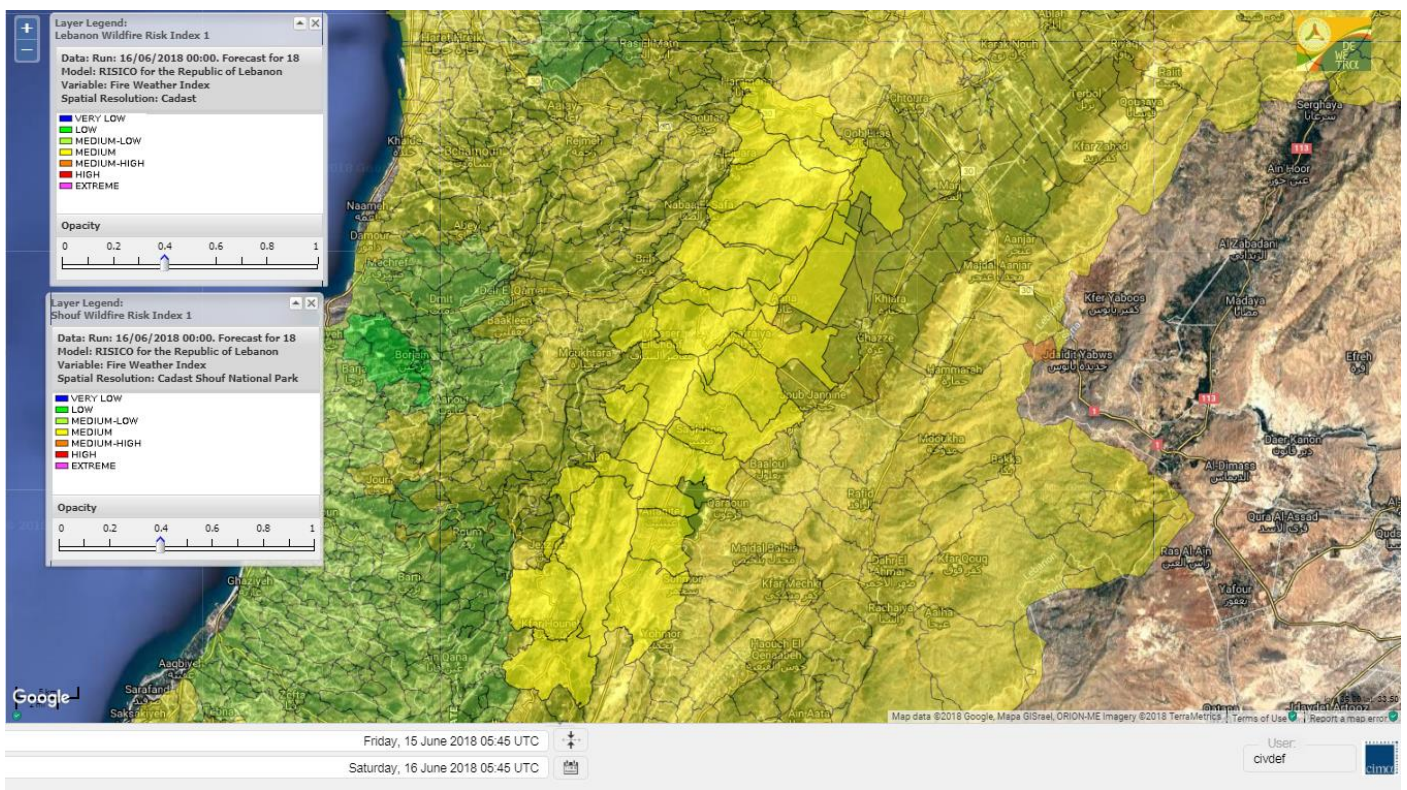

Shouf Biosphere Reserve Forecast for 18 June 2018