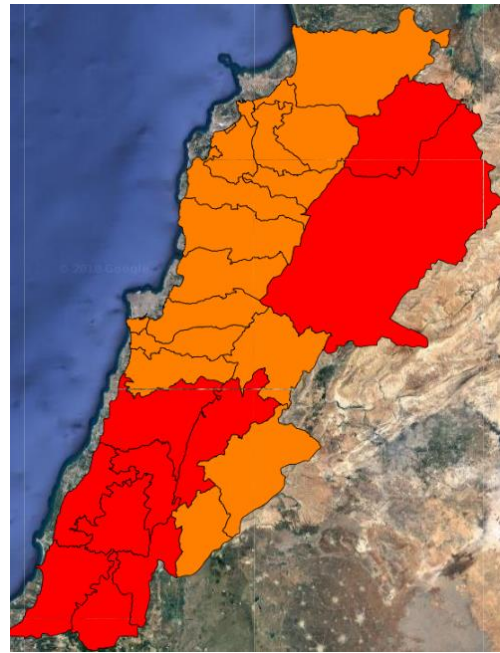

16 June 2018