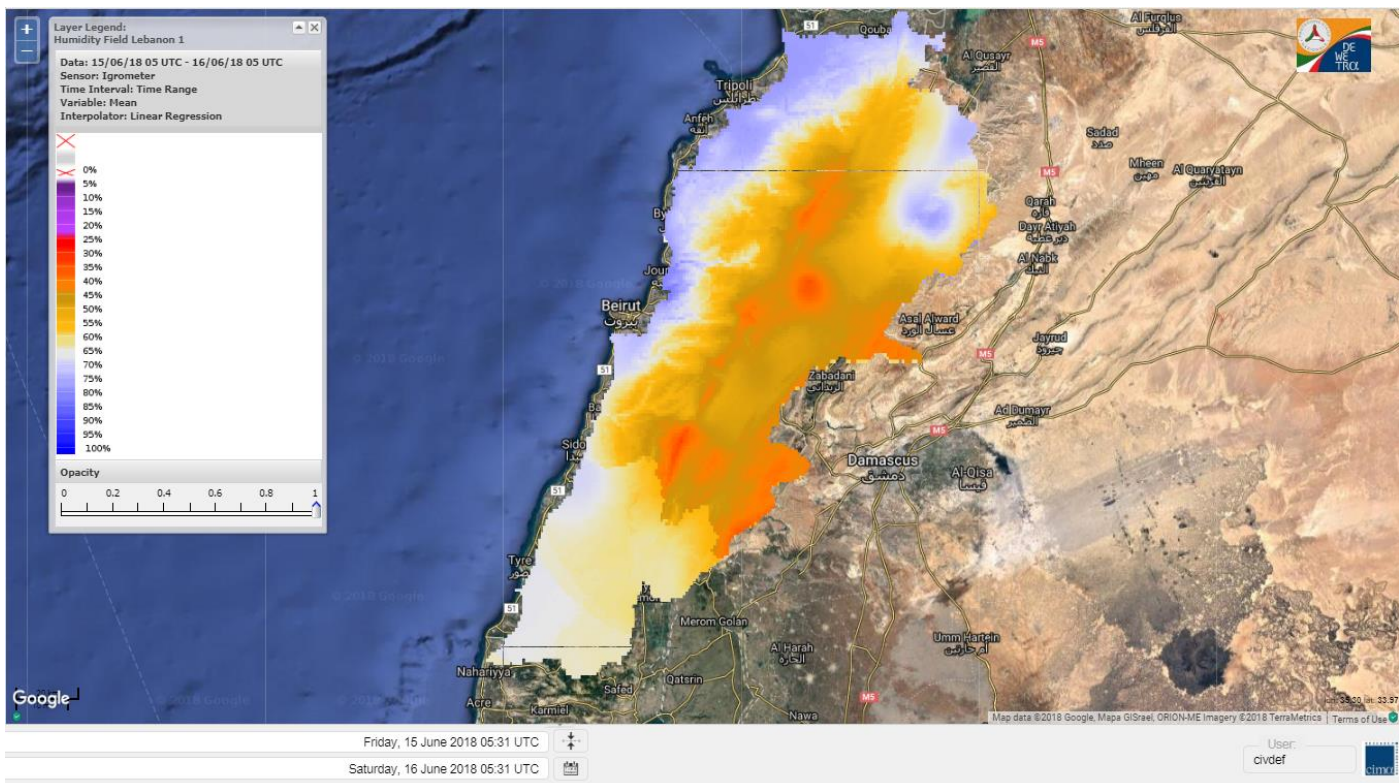

Lebanon humidity for 16 June 2018