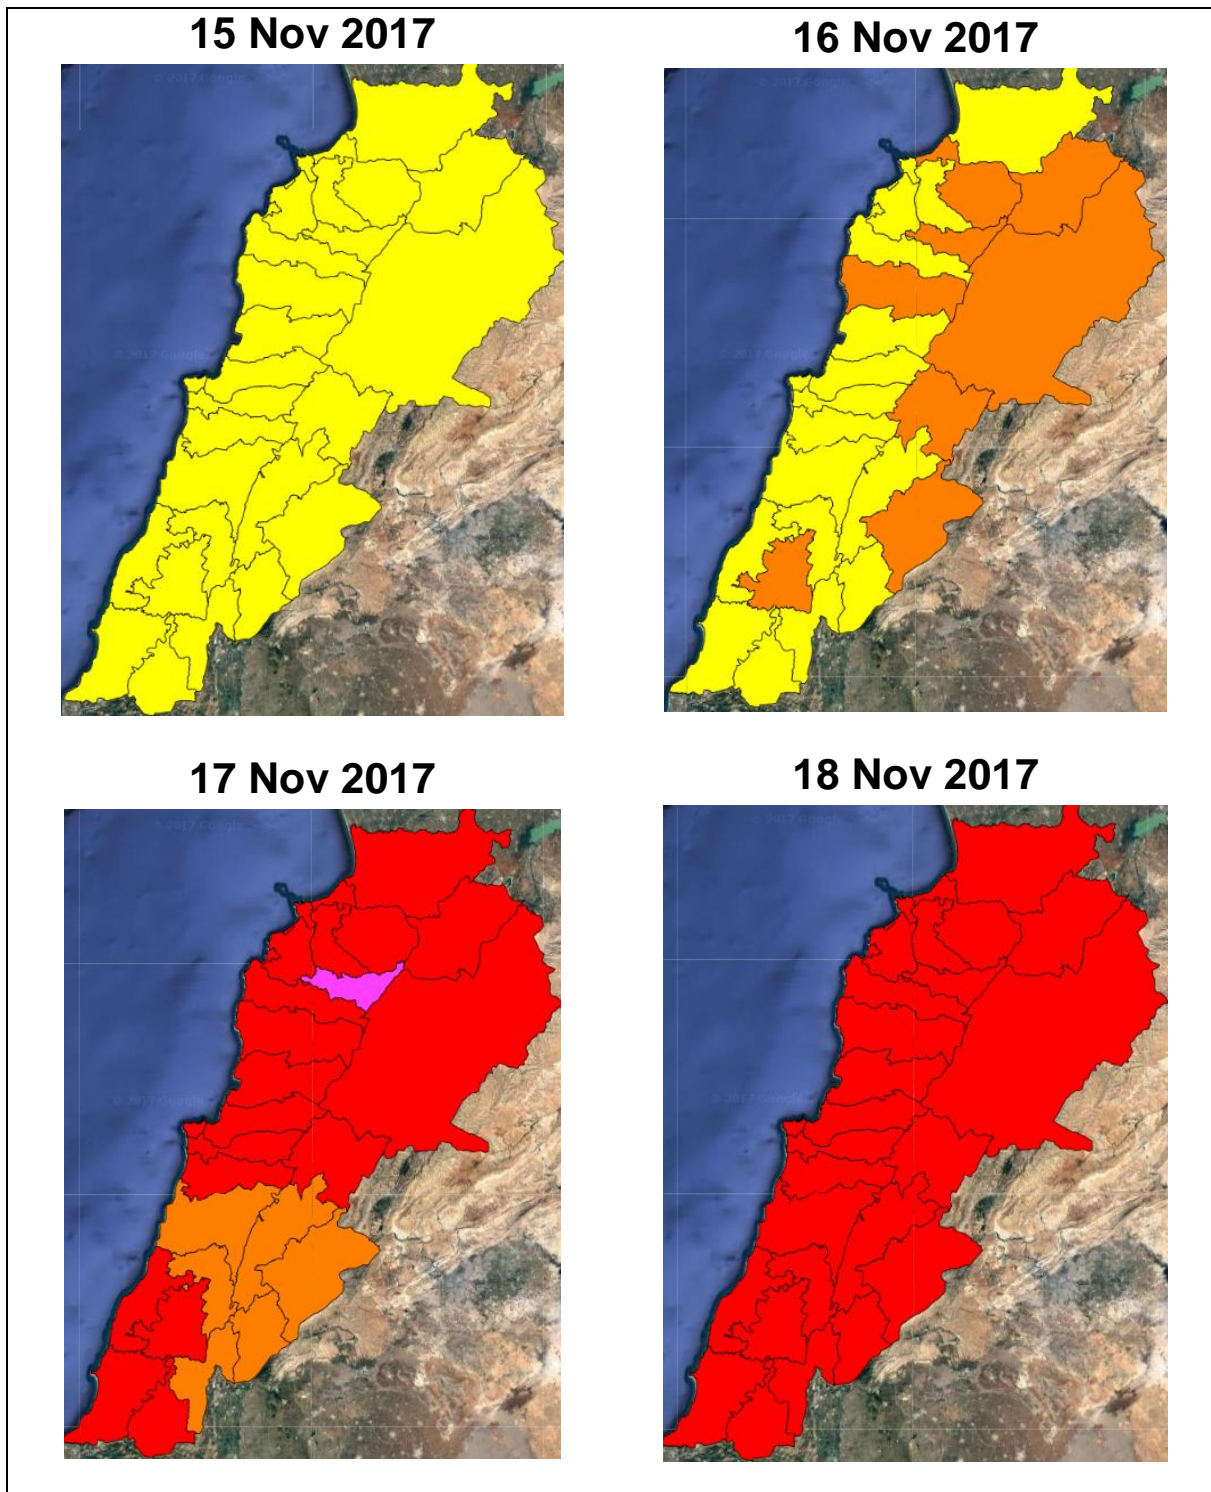

FIRE RISK INDEX

Layer Legend:
Lebanon Wildfire Risk Index 1

Data: Run: 16/11/2017 00:00. Forecast for 16
Model: RISICO for the Republic of Lebanon
Variable: Fire Weather Index
Spatial Resolution: Caza

- VERY LOW
- LOW
- MEDIUM-LOW
- MEDIUM
- MEDIUM-HIGH
- HIGH
- EXTREME