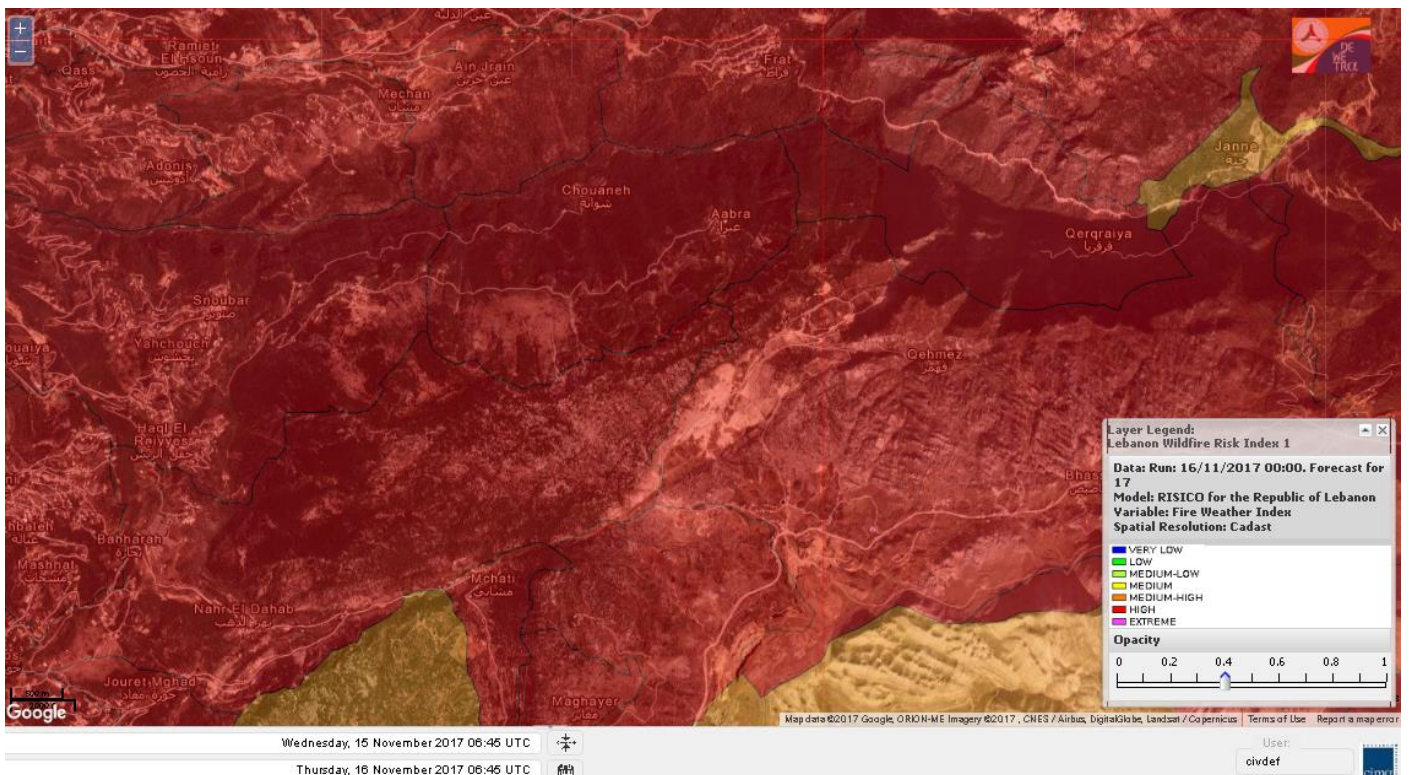

Jabal Moussa Reserve Forecast for 17 Nov 2017