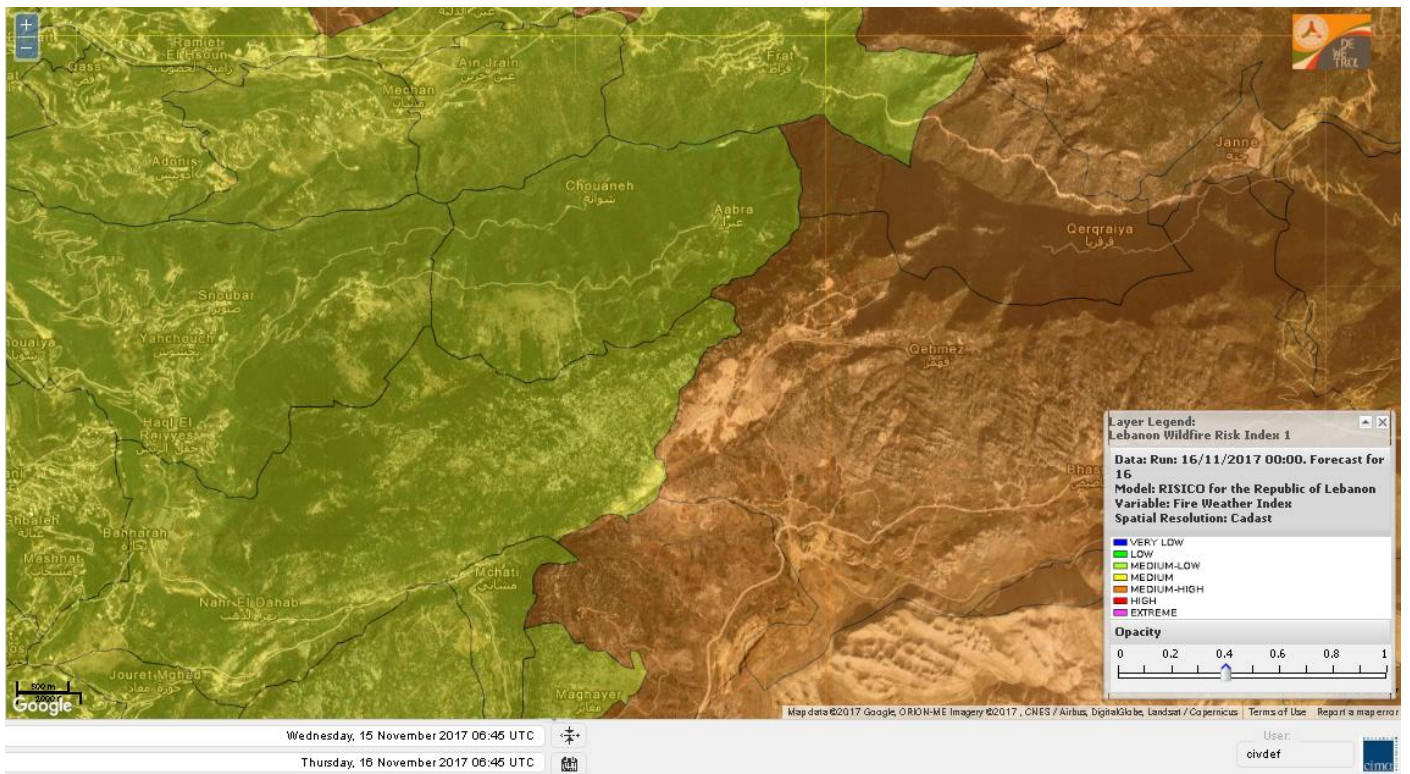

Jabal Moussa Reserve Forecast for 16 Nov 2017