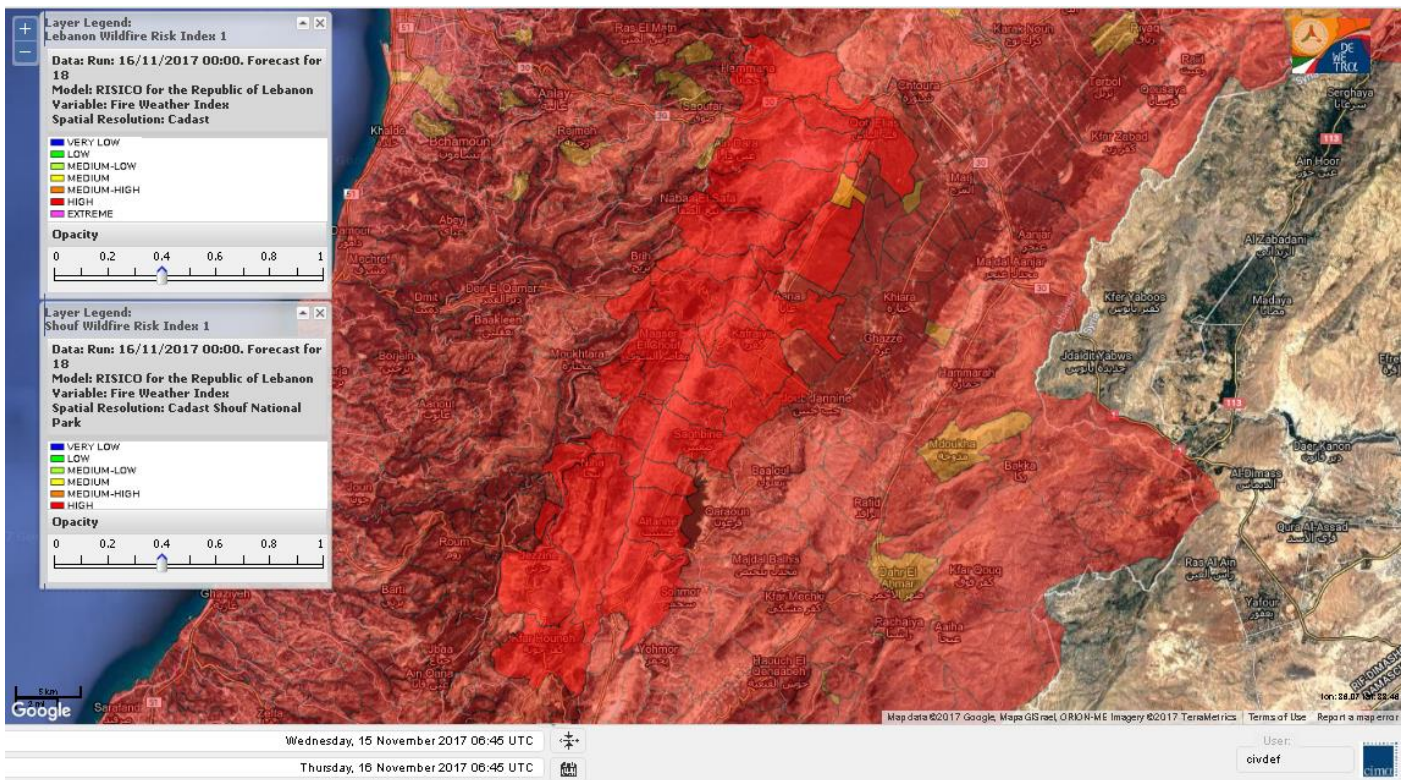

Shouf Biosphere Reserve Forecast for 18 Nov 2017