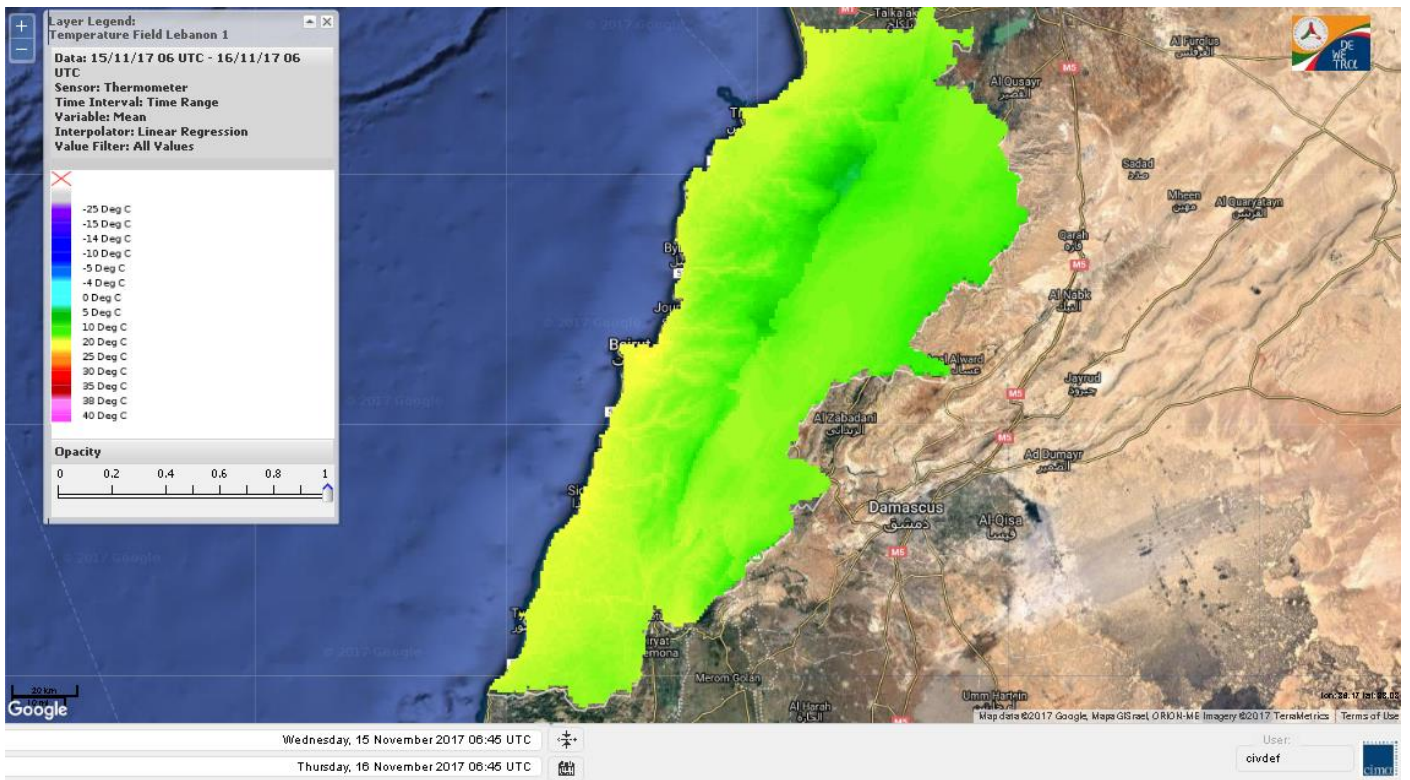

Lebanon temperature for Lebanon for 16 Nov 2017