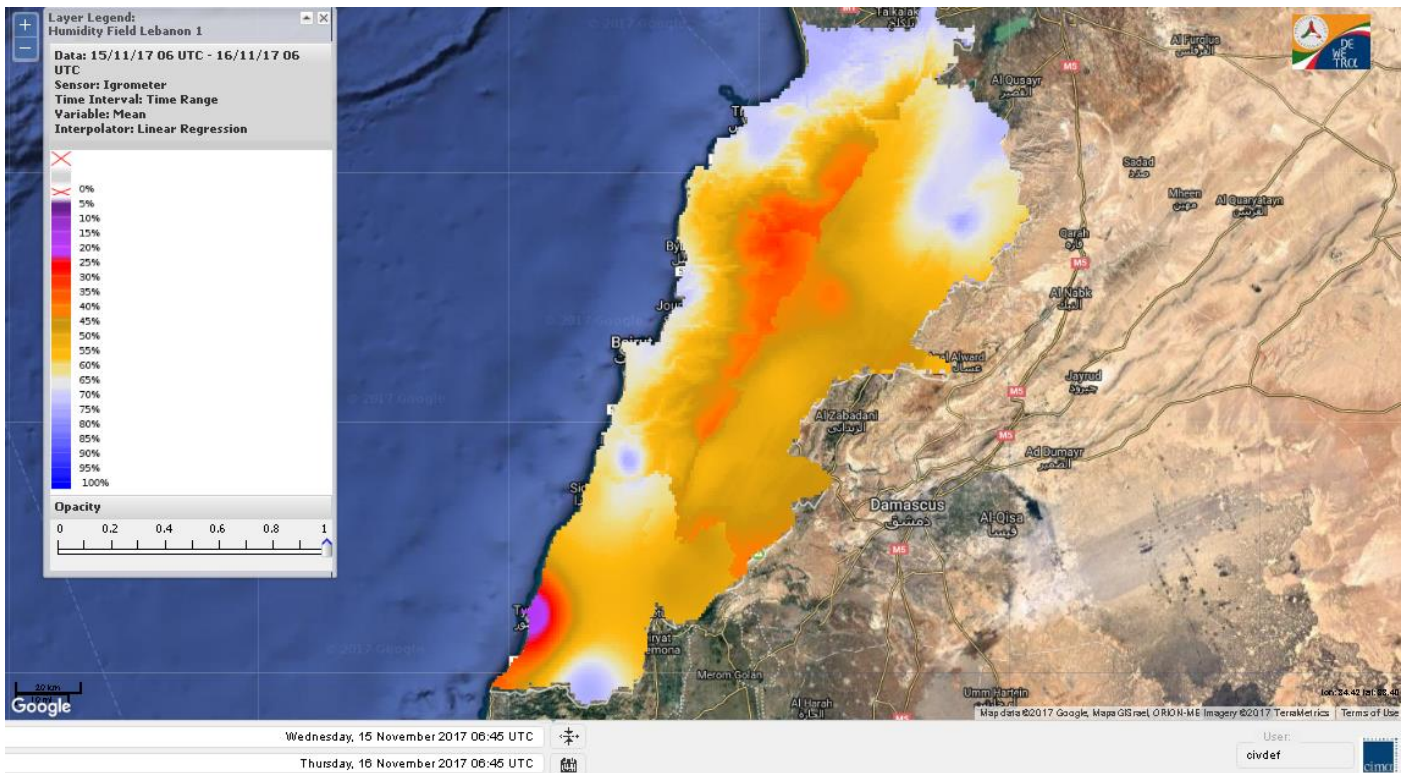

Lebanon humidity for Lebanon for 16 Nov 2017