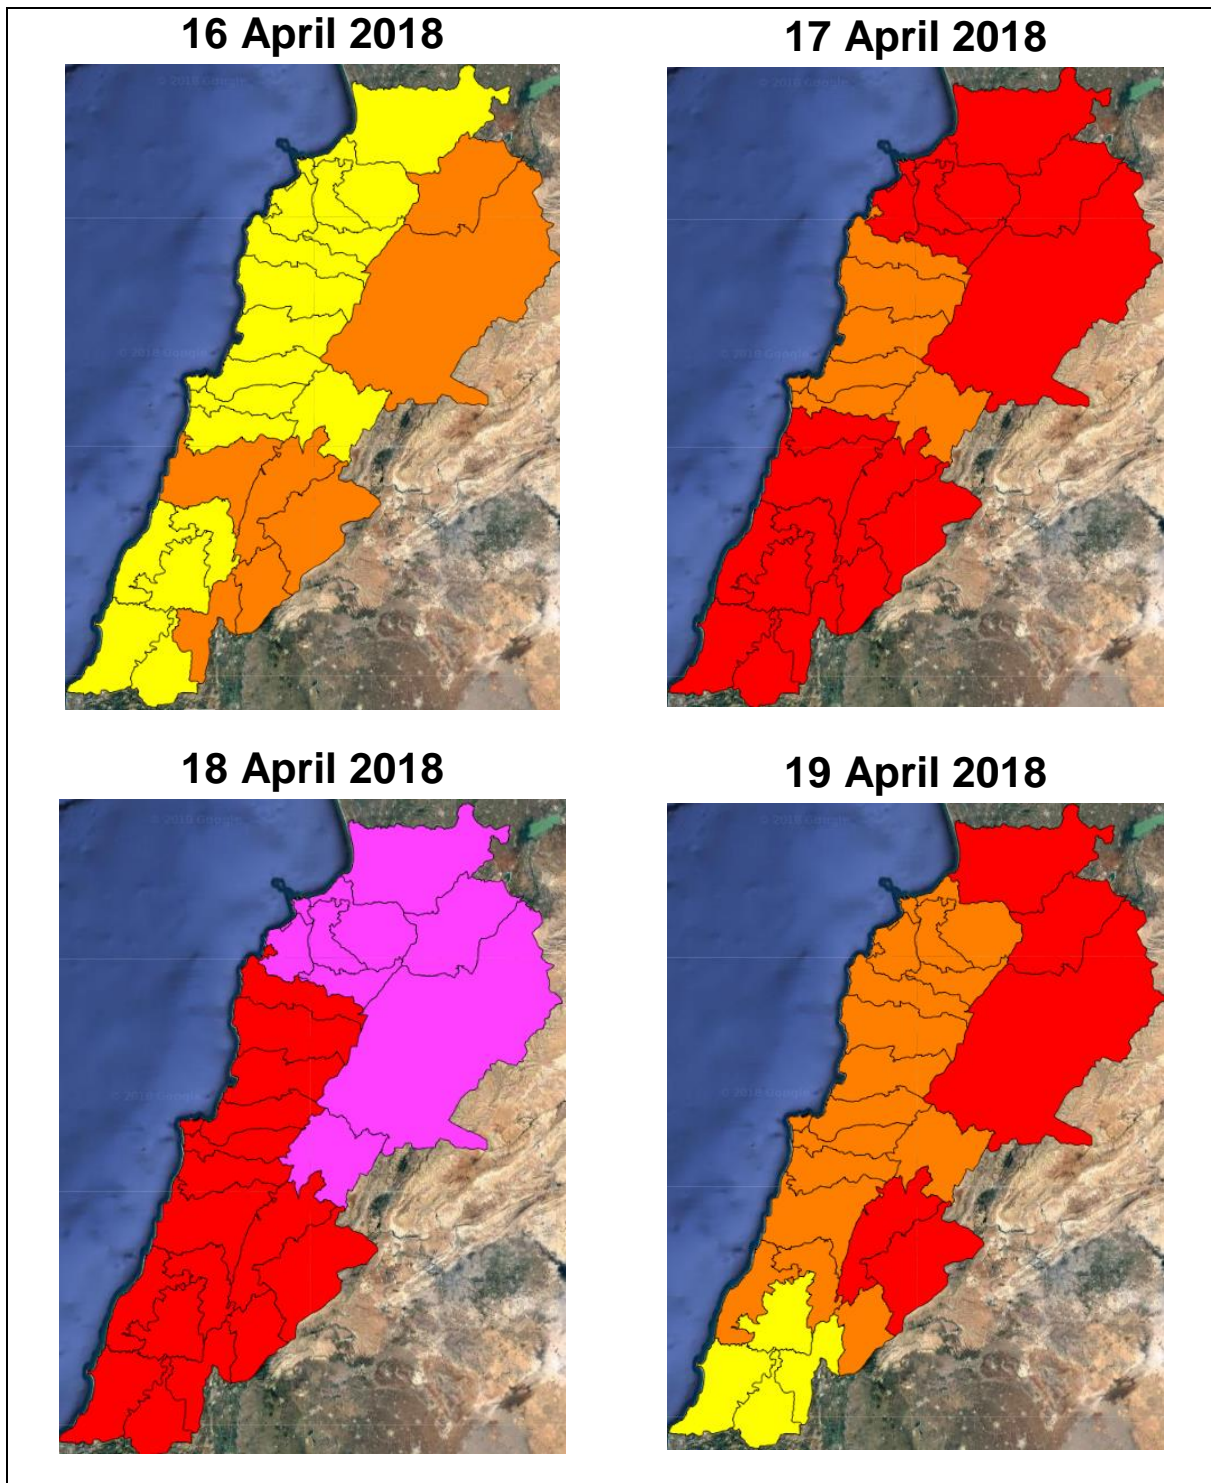

FIRE RISK INDEX

Layer Legend:
Lebanon Wildfire Risk Index 1

Data: Run: 17/04/2018 00:00. Forecast for 17
Model: RISICO for the Republic of Lebanon
Variable: Fire Weather Index
Spatial Resolution: Caza

- VERY LOW
- LOW
- MEDIUM-LOW
- MEDIUM
- MEDIUM-HIGH
- HIGH
- EXTREME