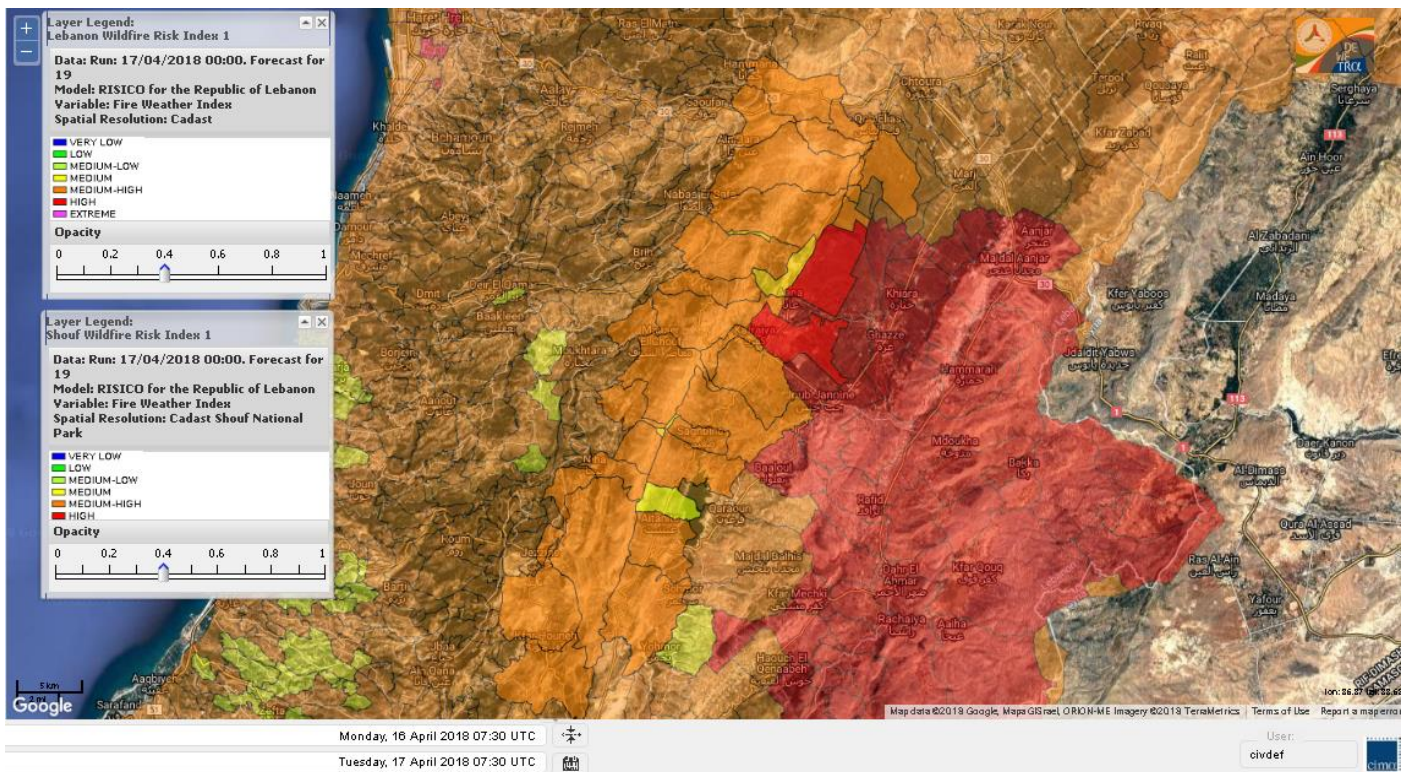

Lebanon for 19 April 2018

Shouf Biosphere Reserve Forecast for 17 April 2018

Shouf Biosphere Reserve Forecast for 18 April 2018

Shouf Biosphere Reserve Forecast for 19 April 2018

Jabal Moussa Reserve Forecast for 17 April 2018