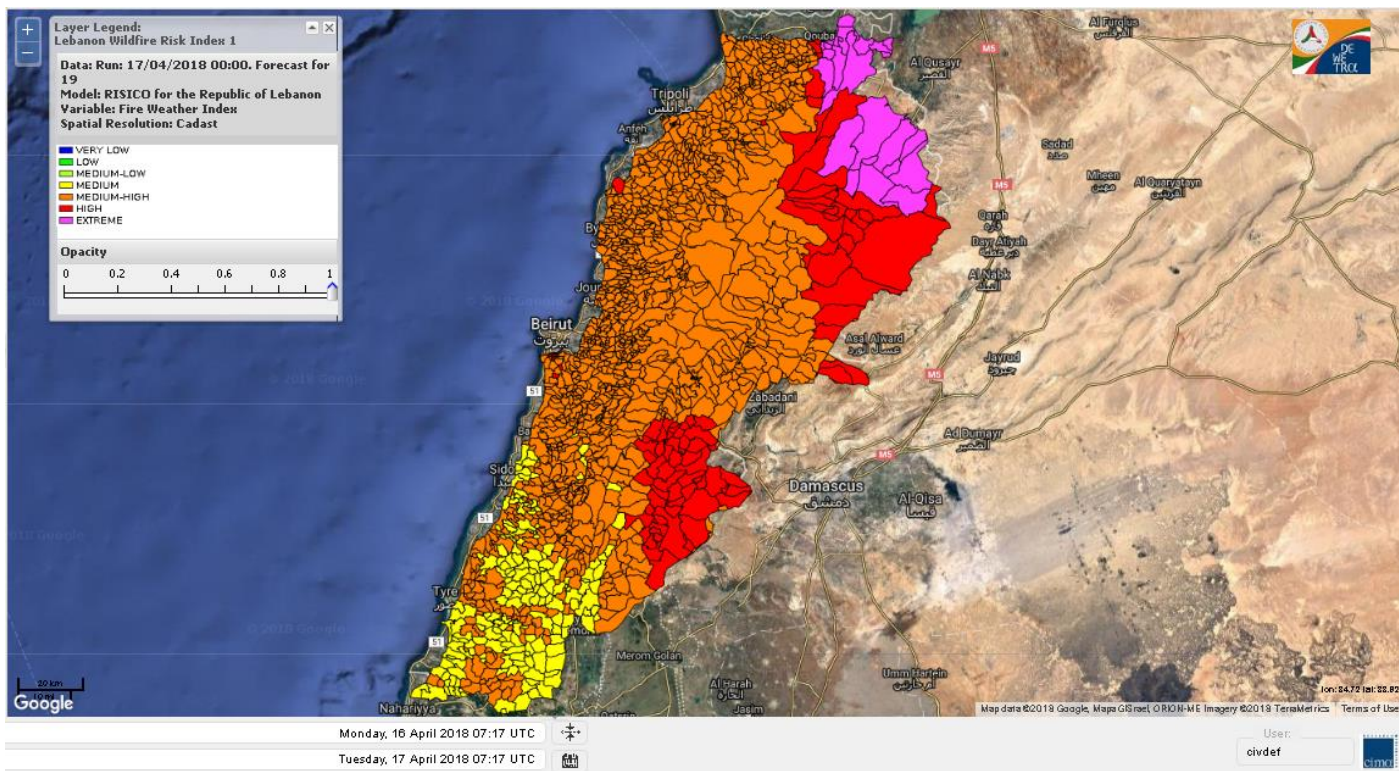

Lebanon for 19 April 2018