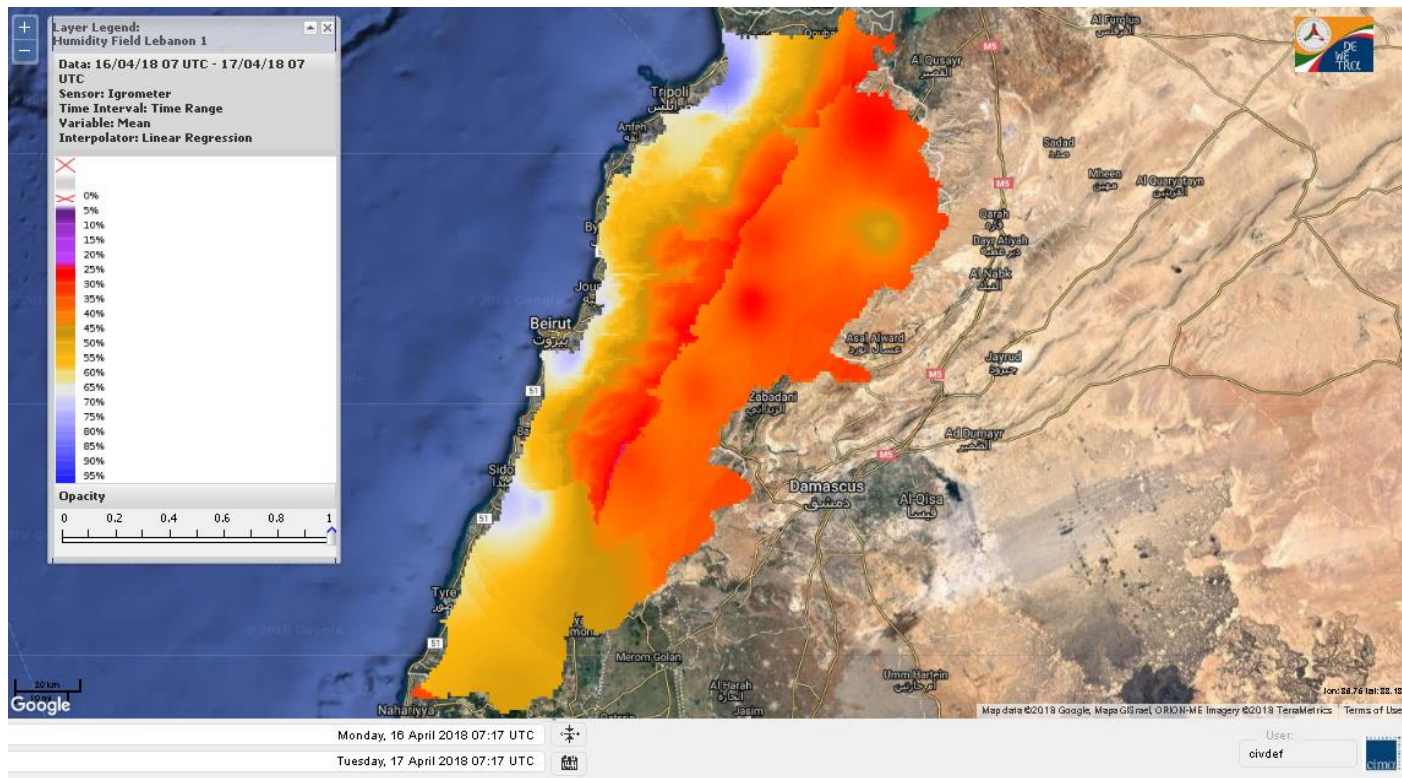

Lebanon humidity for Lebanon 17 April 2018