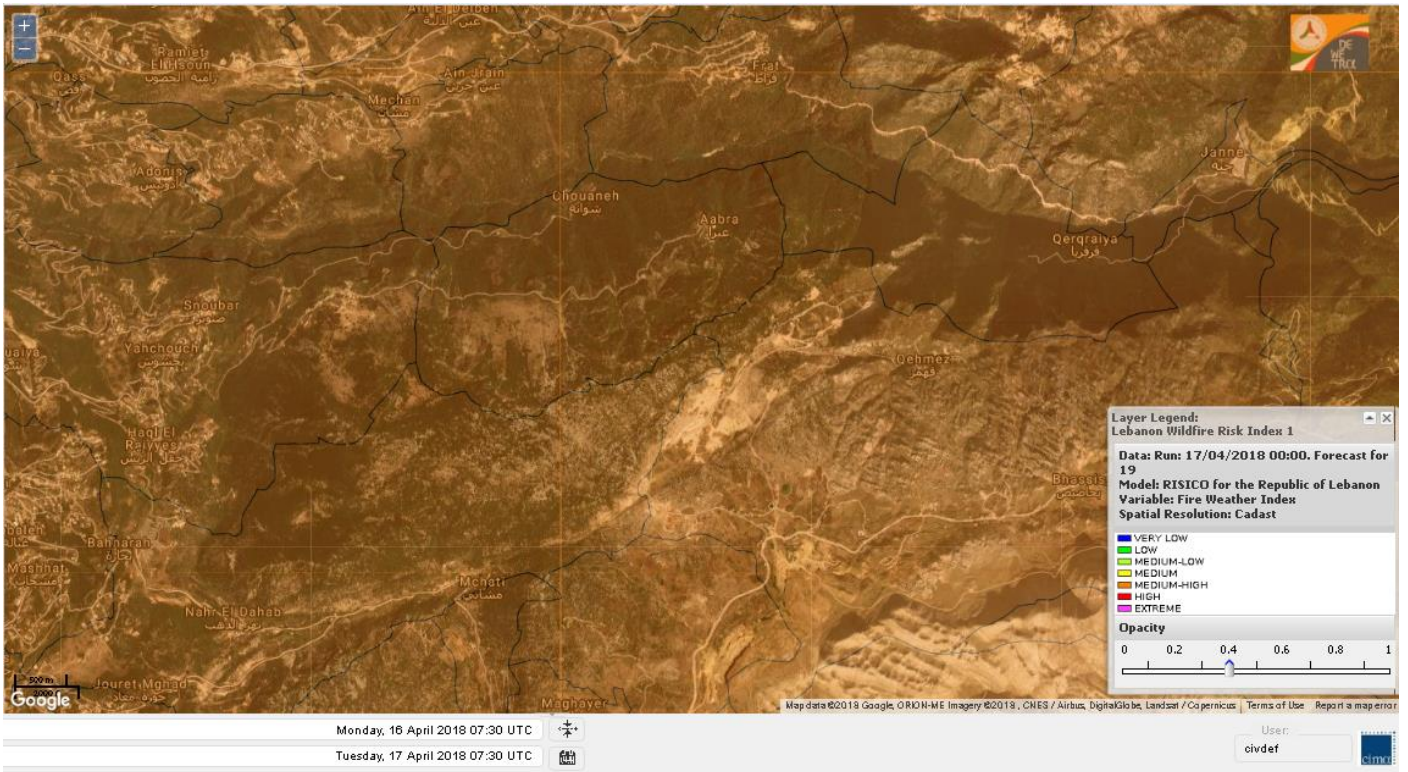

Jabal Moussa Reserve Forecast for 19 April 2018