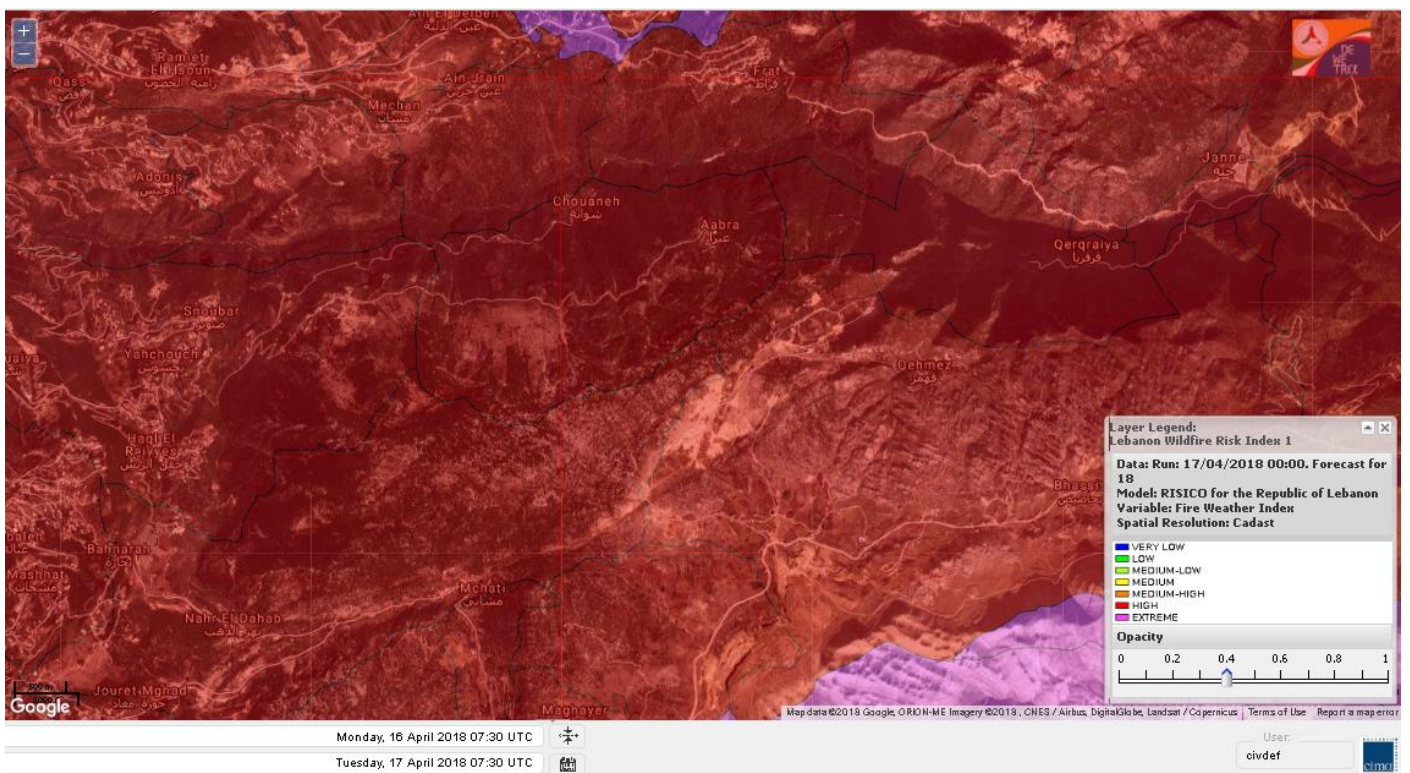

Jabal Moussa Reserve Forecast for 18 April 2018