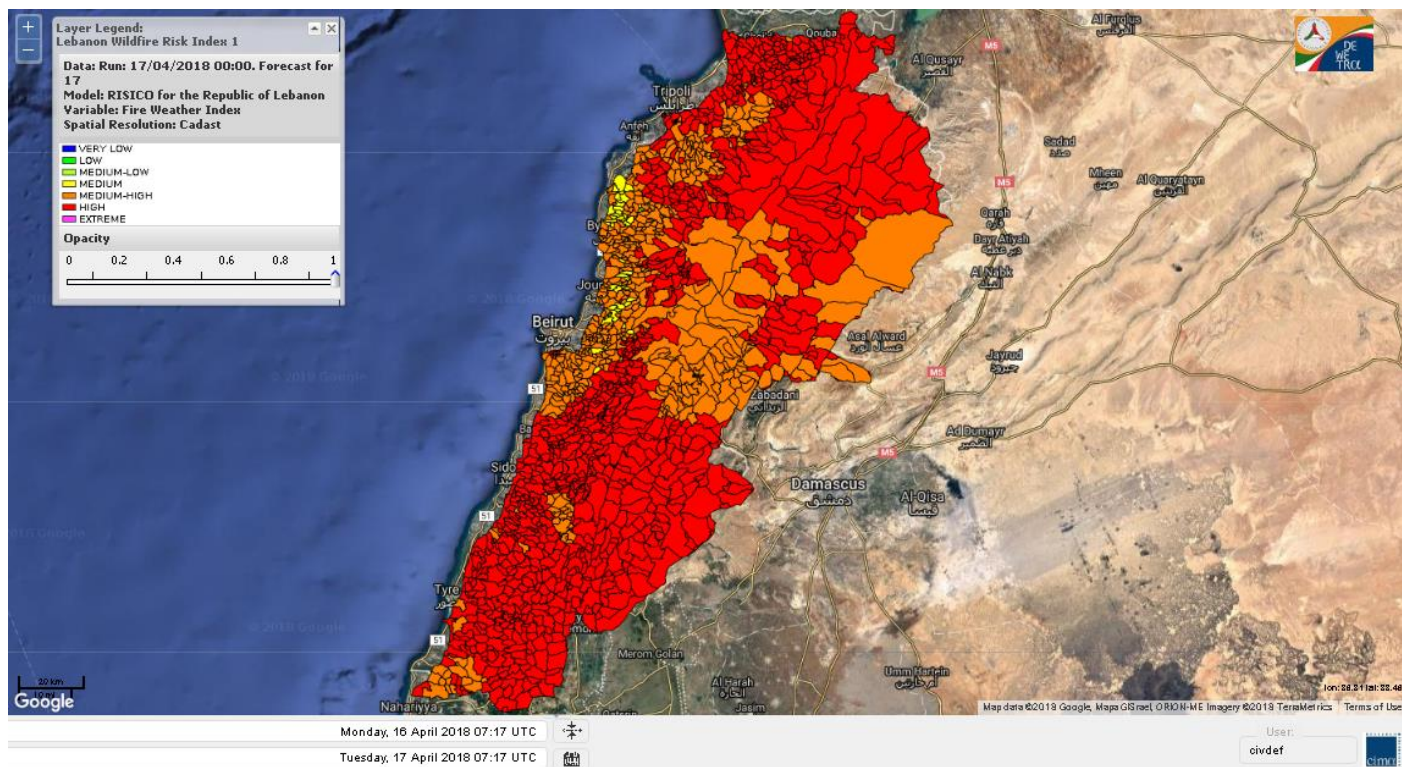

Lebanon for 17 April 2018