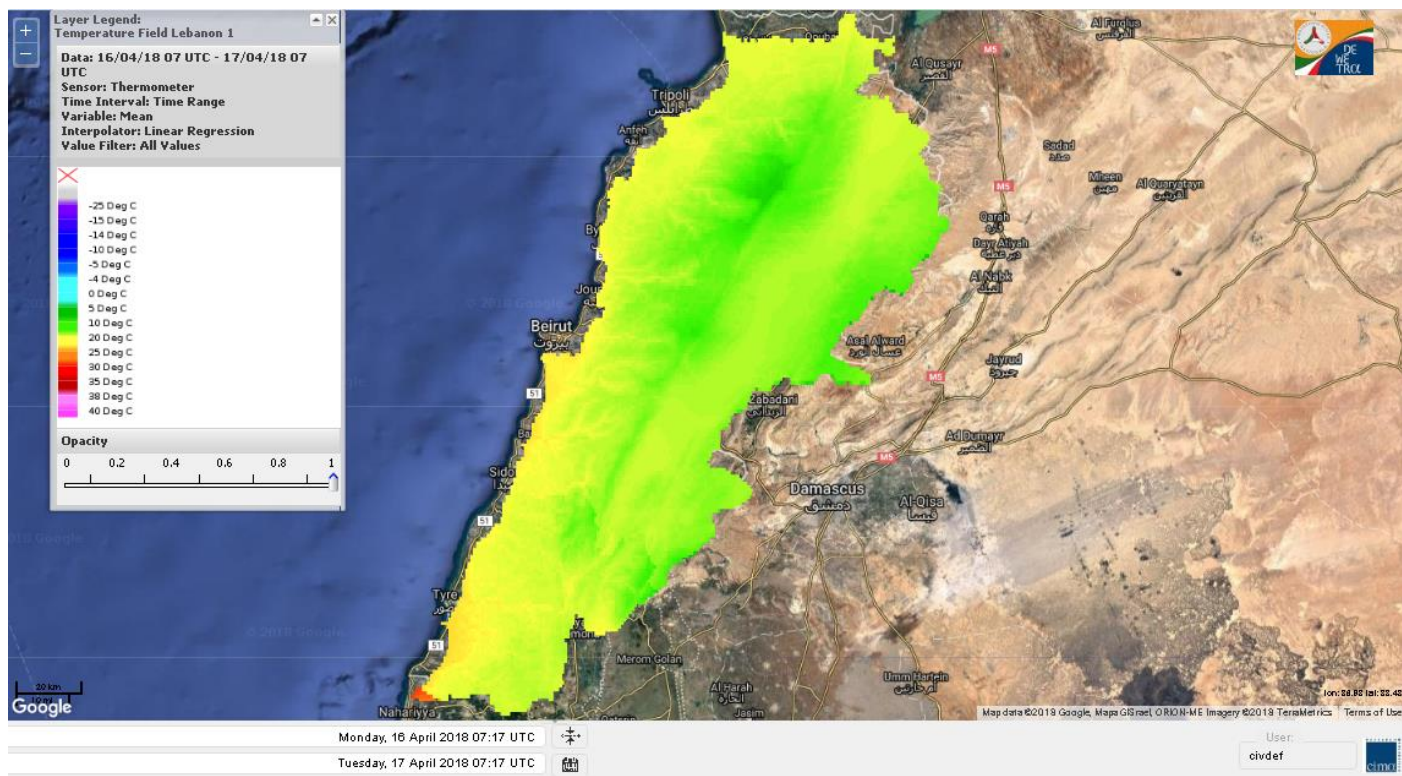

Lebanon temperature for Lebanon 17 April 2018