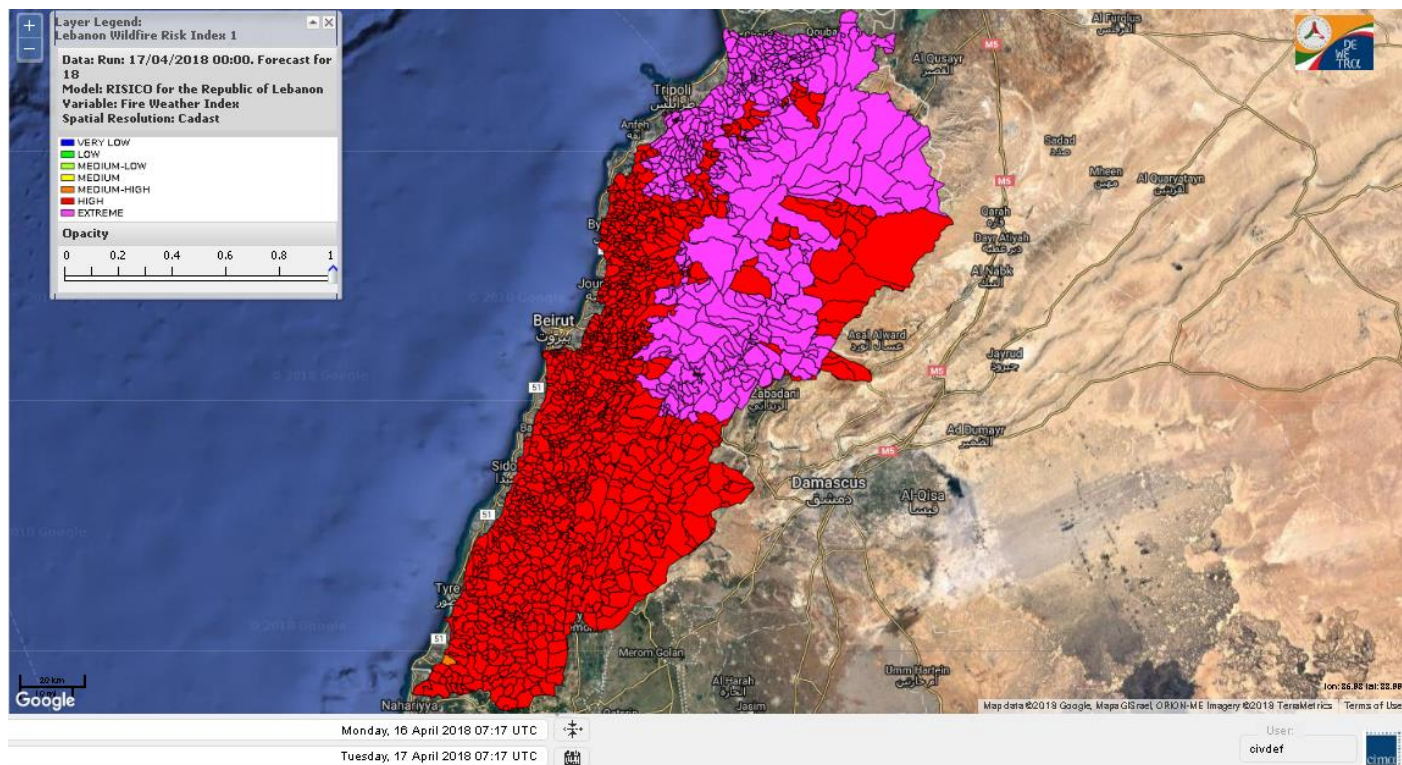

Lebanon for 18 April 2018