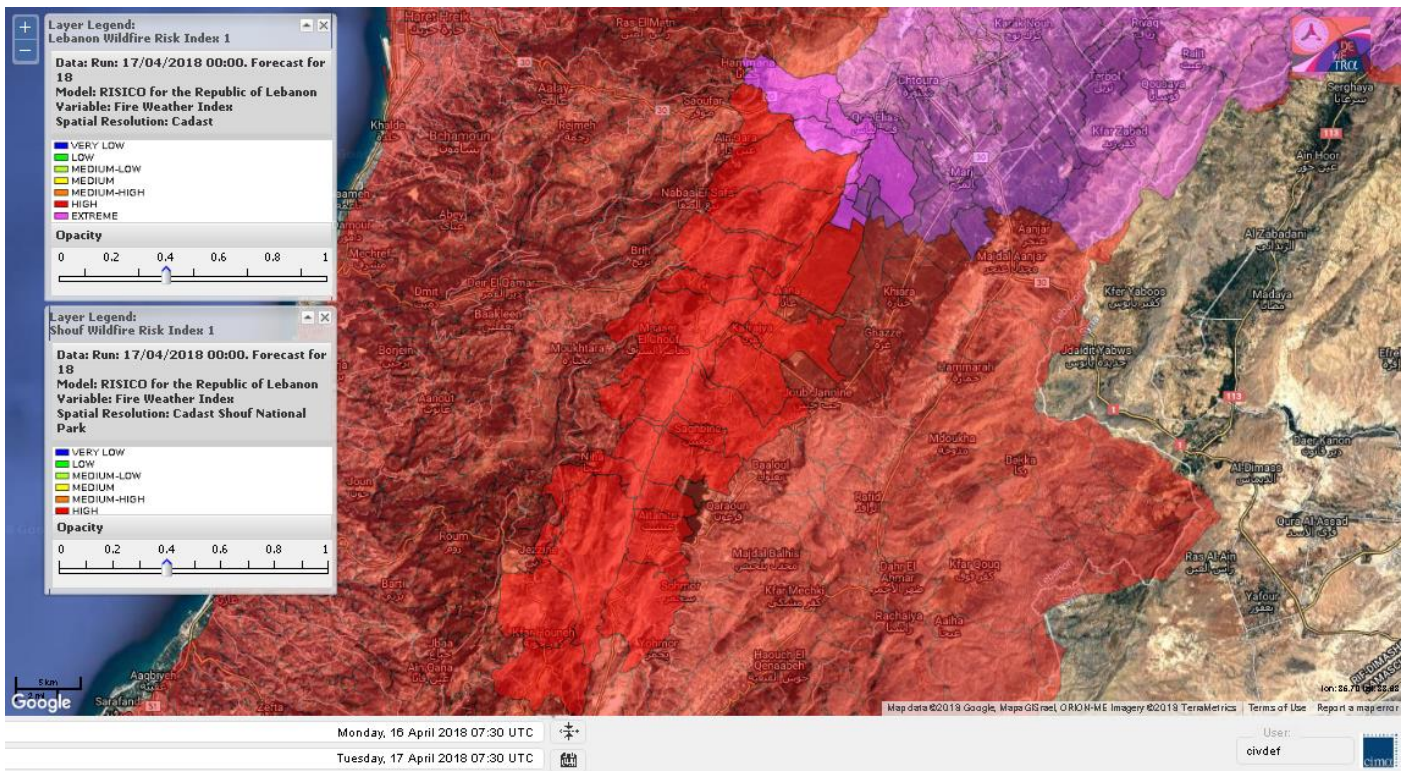

Shouf Biosphere Reserve Forecast for 18 April 2018