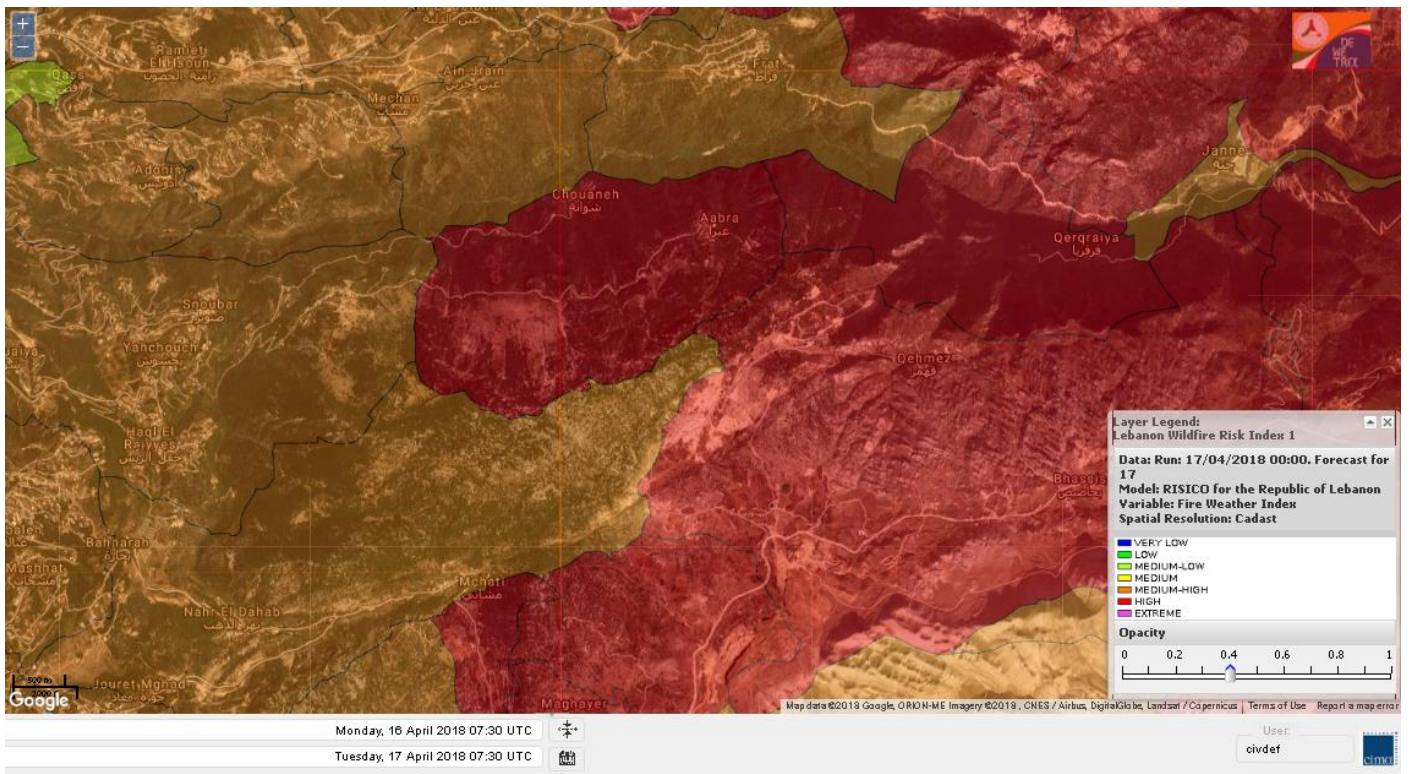

Lebanon for 19 April 2018

Shouf Biosphere Reserve Forecast for 17 April 2018

Shouf Biosphere Reserve Forecast for 18 April 2018

Shouf Biosphere Reserve Forecast for 19 April 2018

Jabal Moussa Reserve Forecast for 17 April 2018