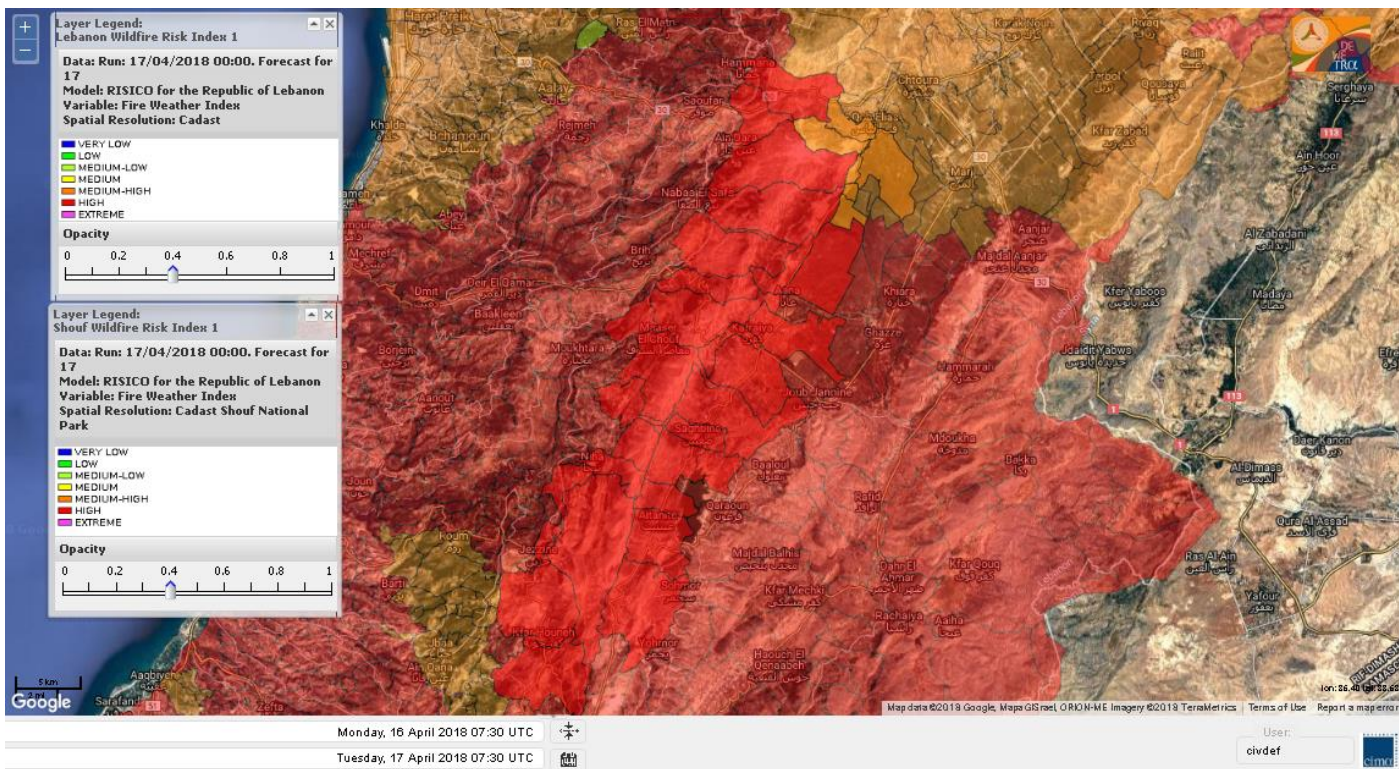

Shouf Biosphere Reserve Forecast for 17 April 2018