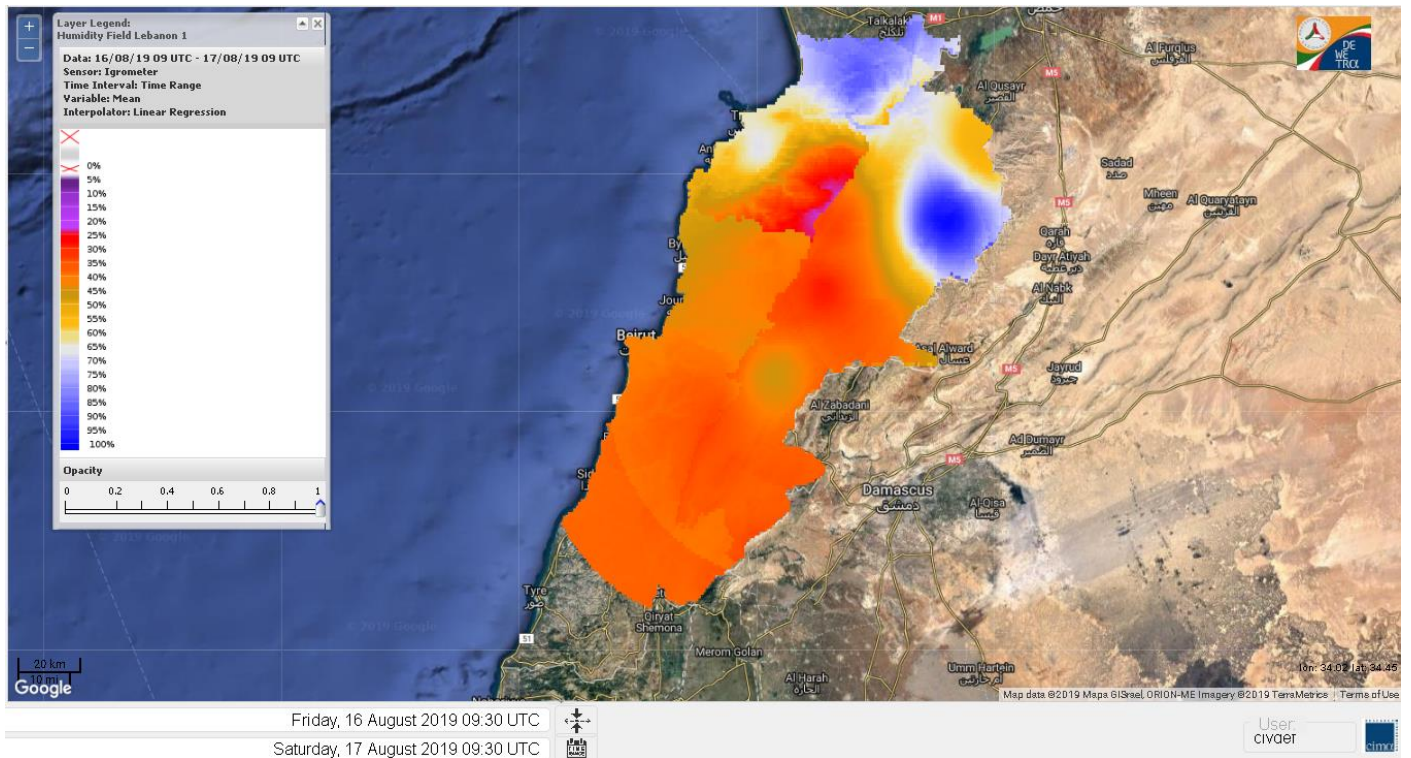

Lebanon humidity for 17 Aug 2019