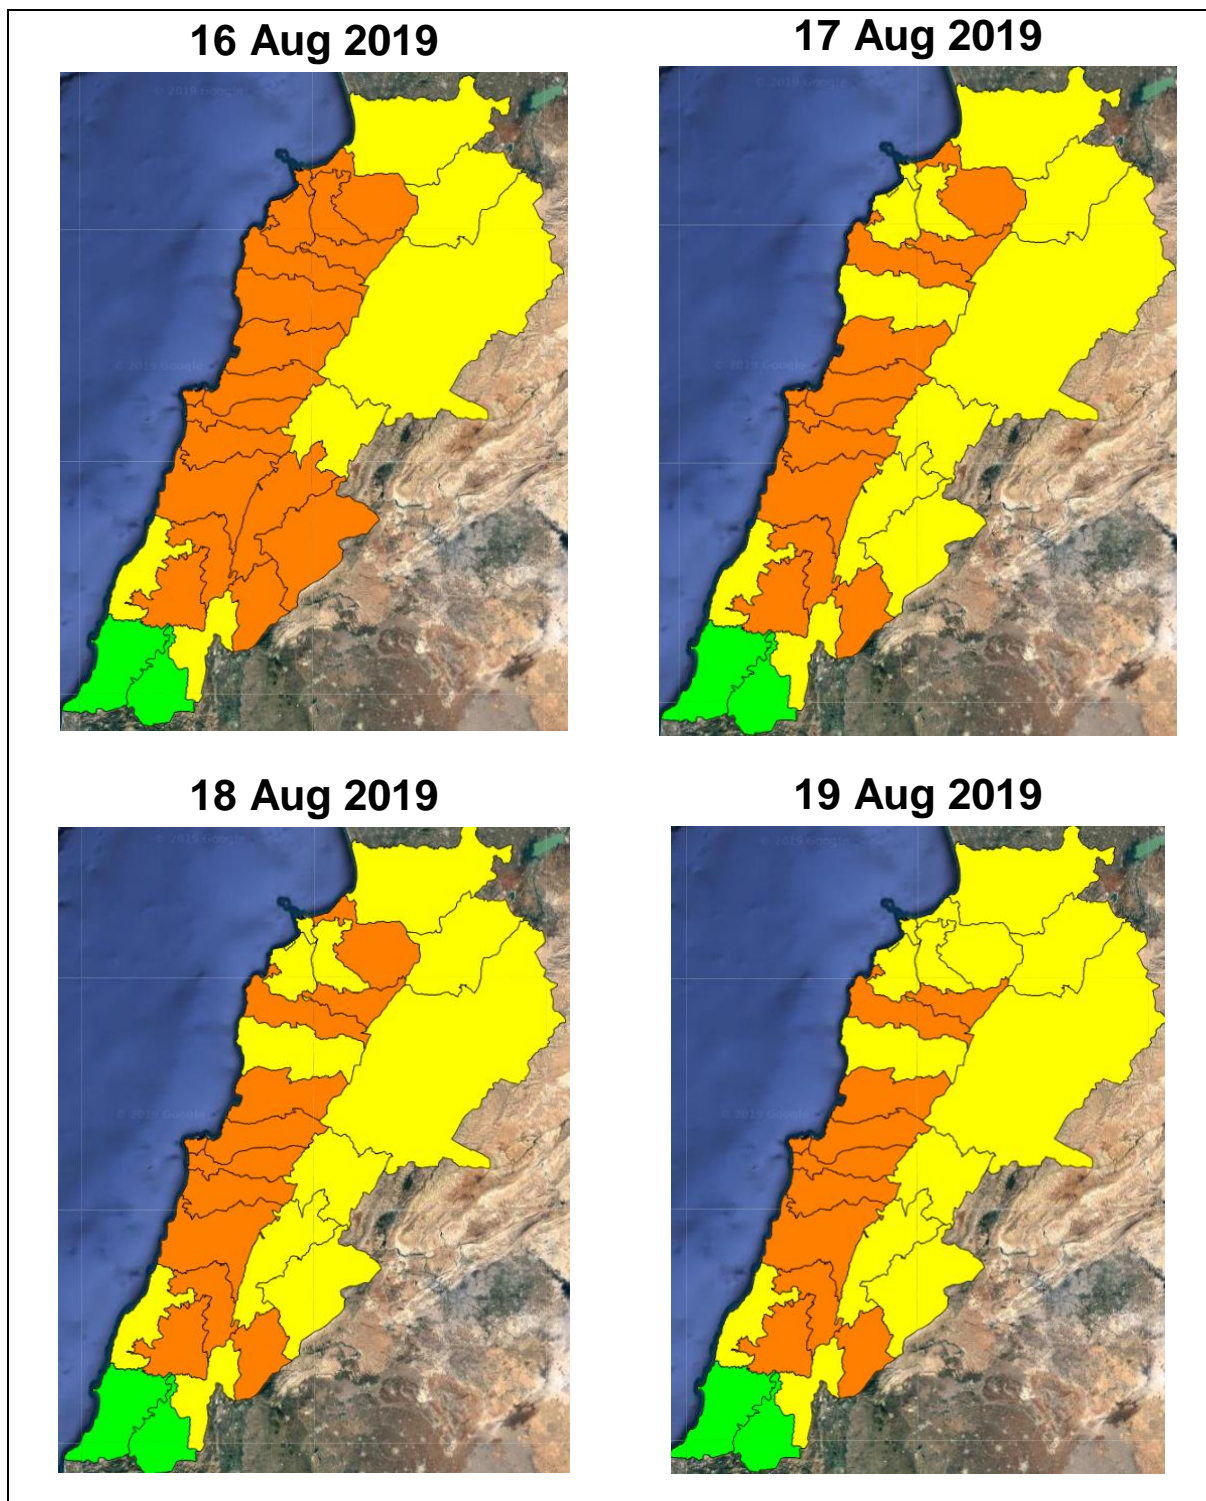

FIRE RISK INDEX

Layer Legend:
Lebanon Wildfire Risk Index 1

Data: Run: 17/08/2019 00:00. Forecast for 17
Model: RISICO for the Republic of Lebanon
Variable: Fire Weather Index
Spatial Resolution: Caza

- VERY LOW
- LOW
- MEDIUM-LOW
- MEDIUM
- MEDIUM-HIGH
- HIGH
- EXTREME