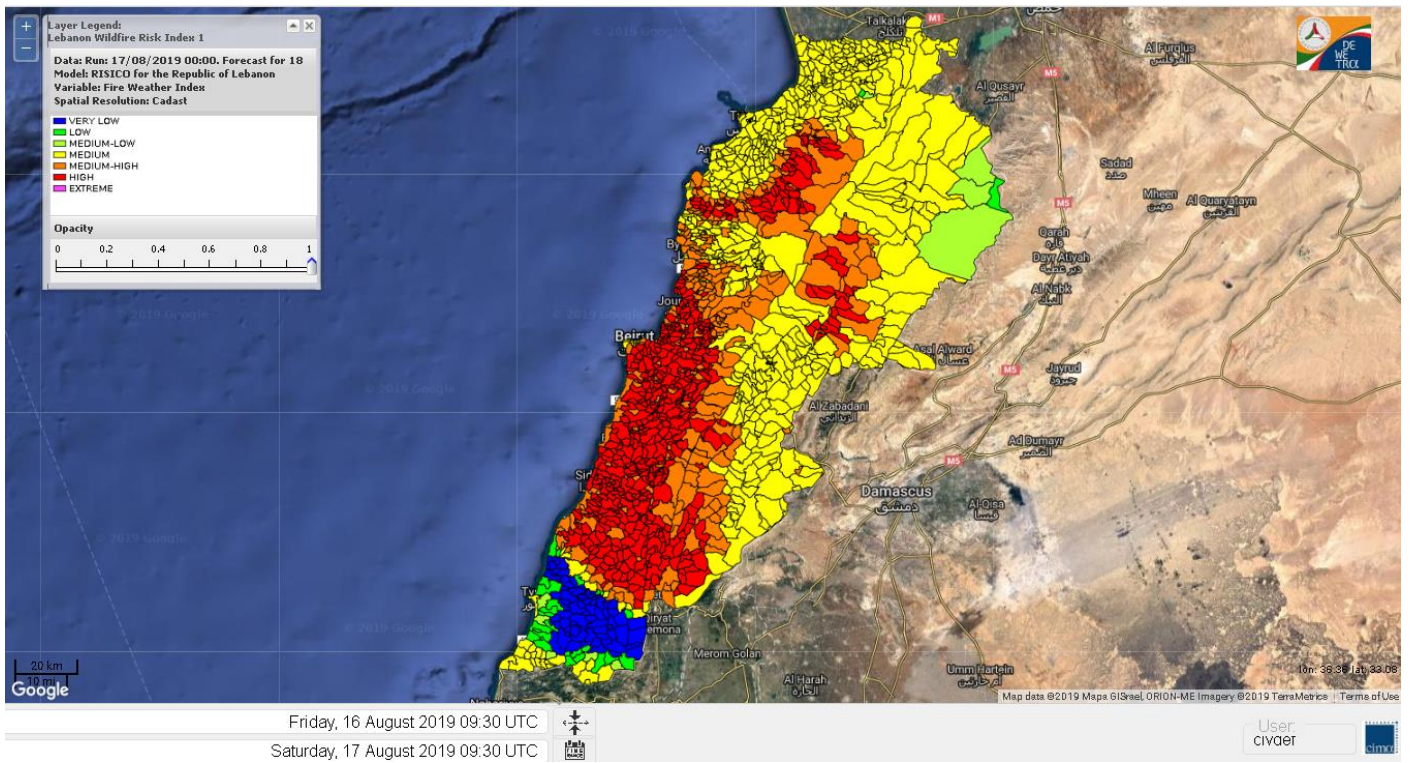

Lebanon for 18 Aug 2019