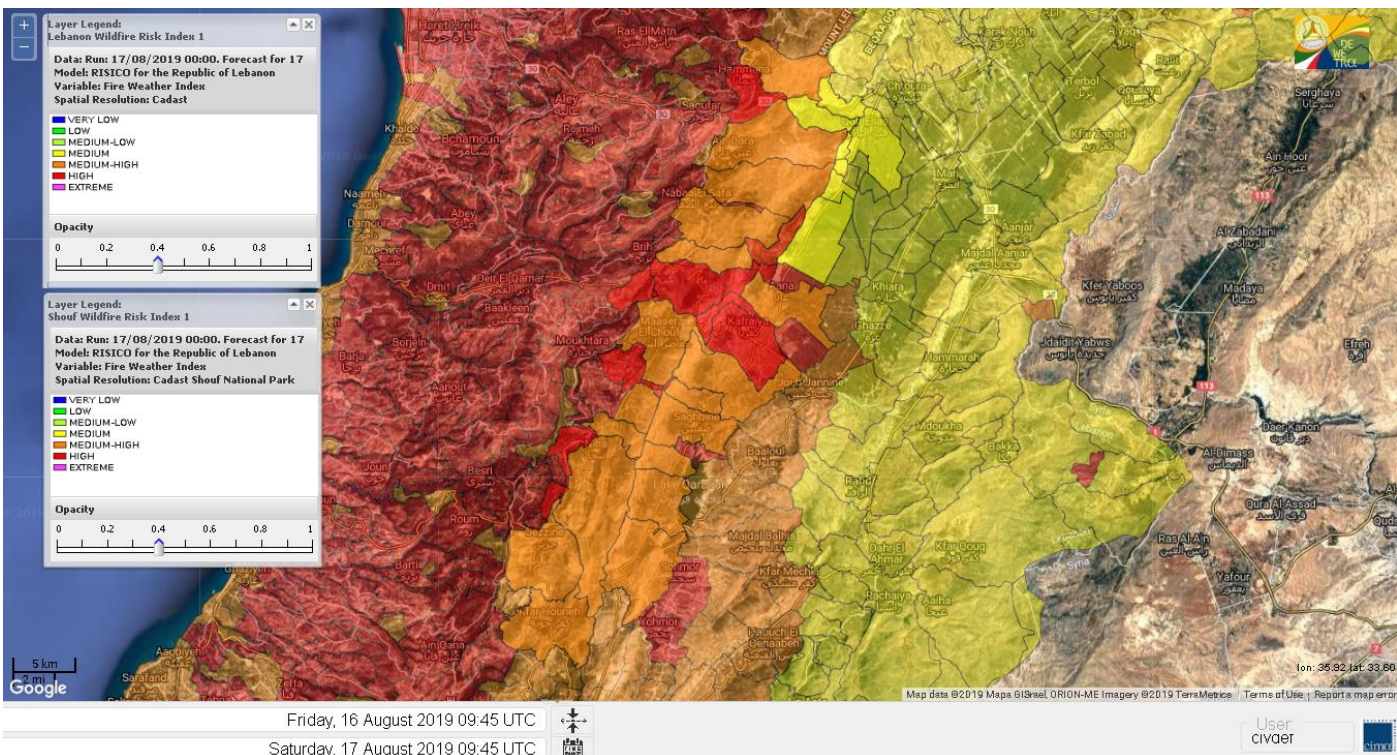

Shouf Biosphere Reserve Forecast for 17 Aug 2019