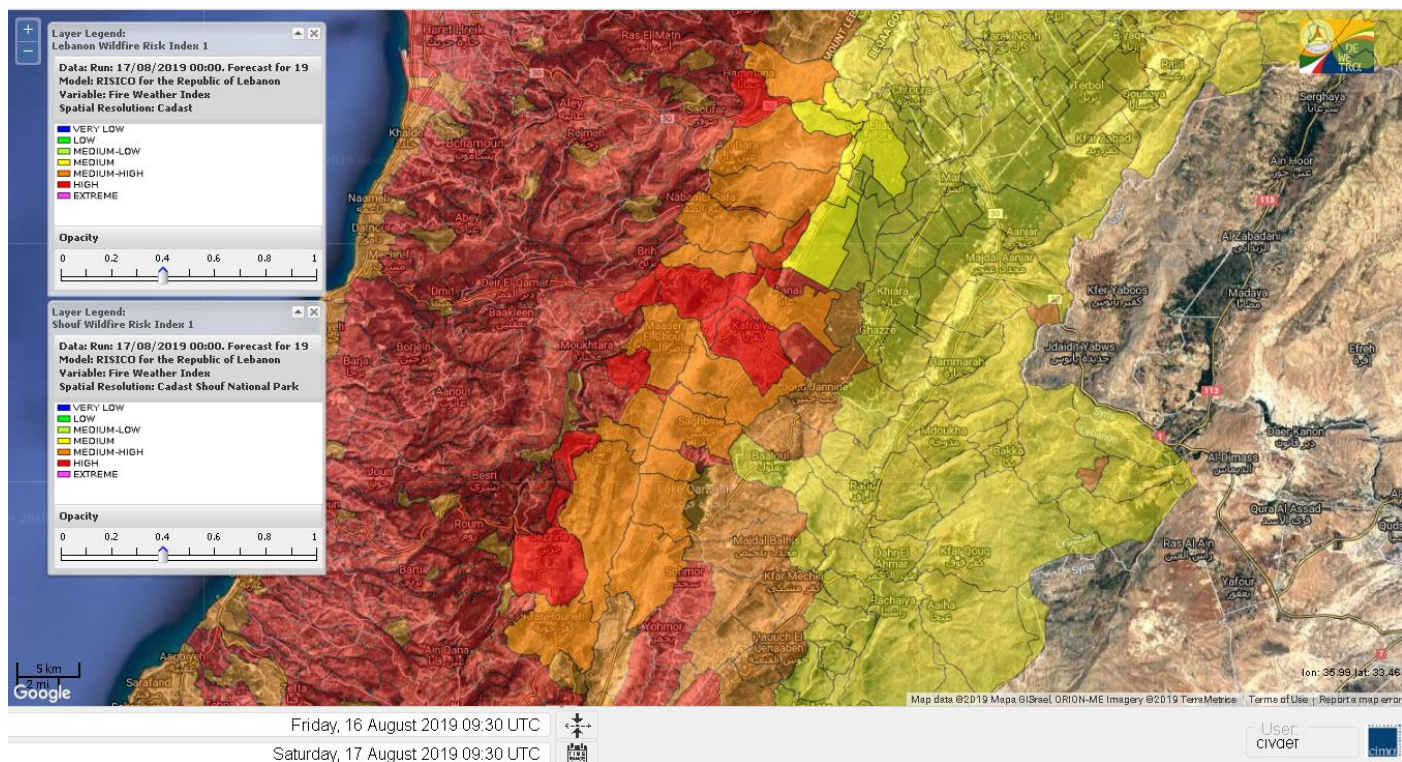

Shouf Biosphere Reserve Forecast for 19 Aug 2019