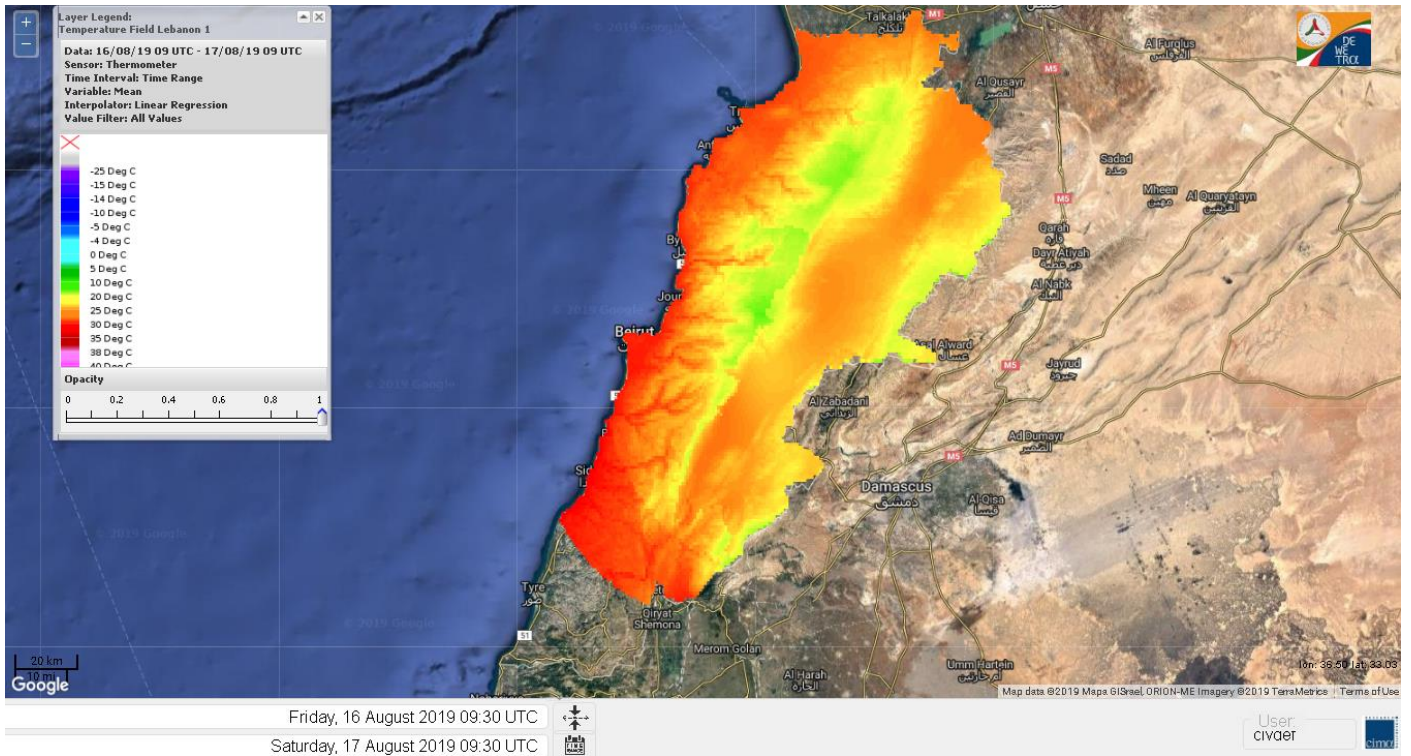

Lebanon temperature for 17 Aug 2019