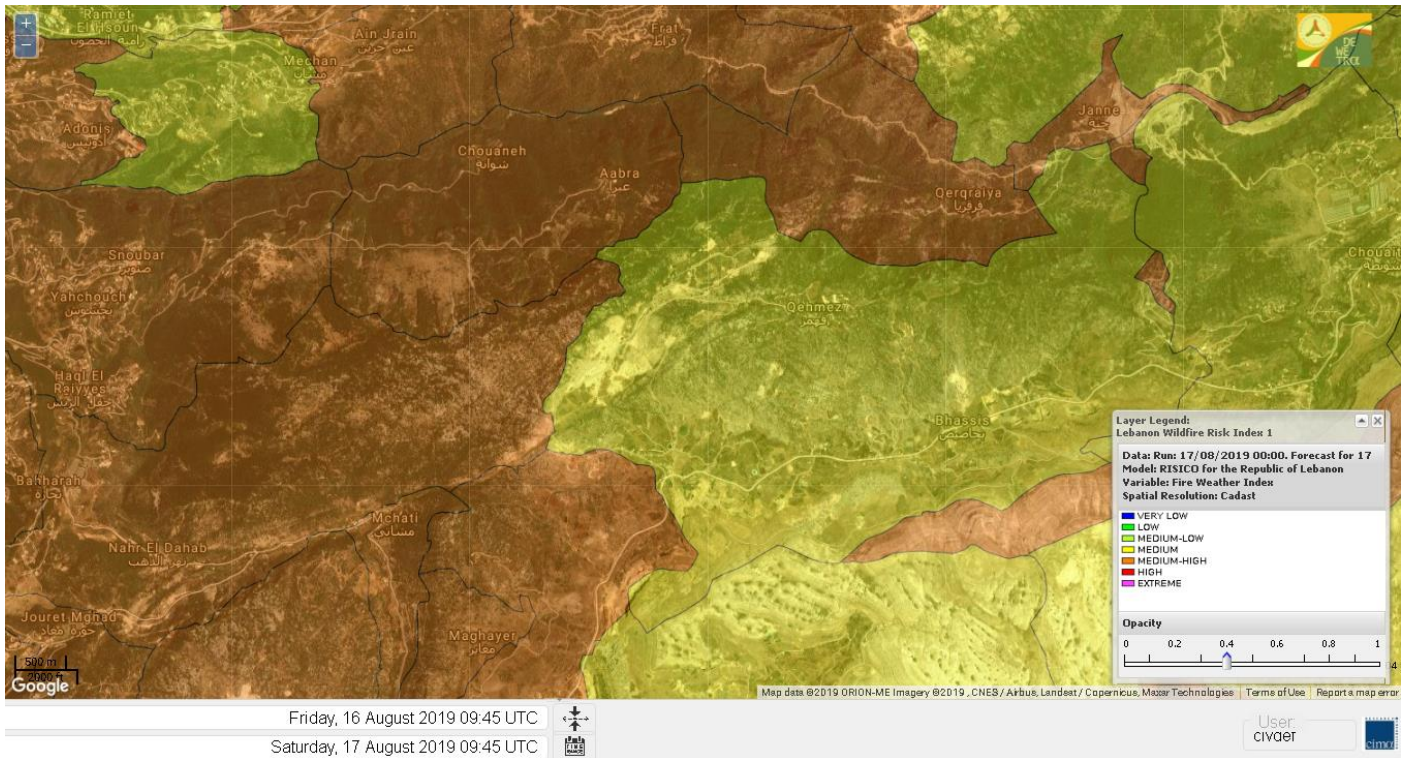

Jabal Moussa Reserve Forecast for 17 Aug 2019