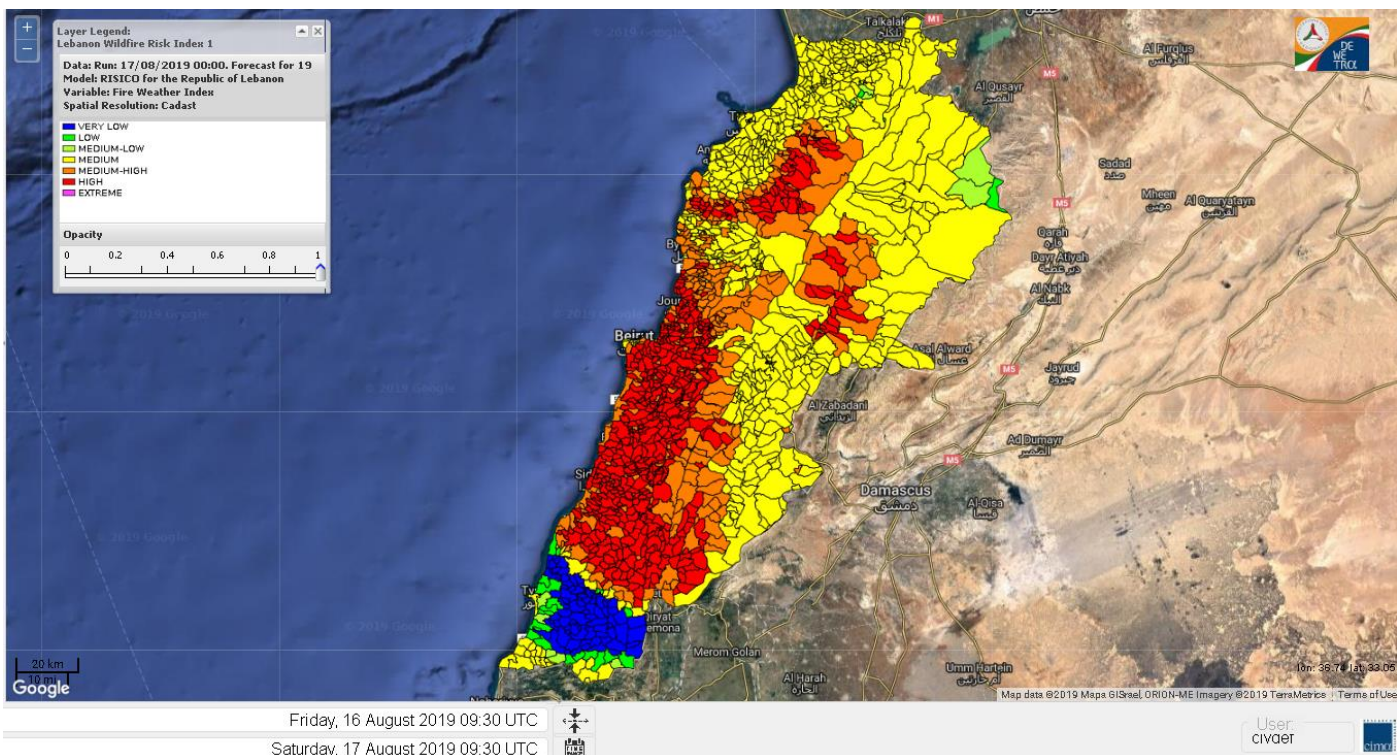

Lebanon for 19 Aug 2019