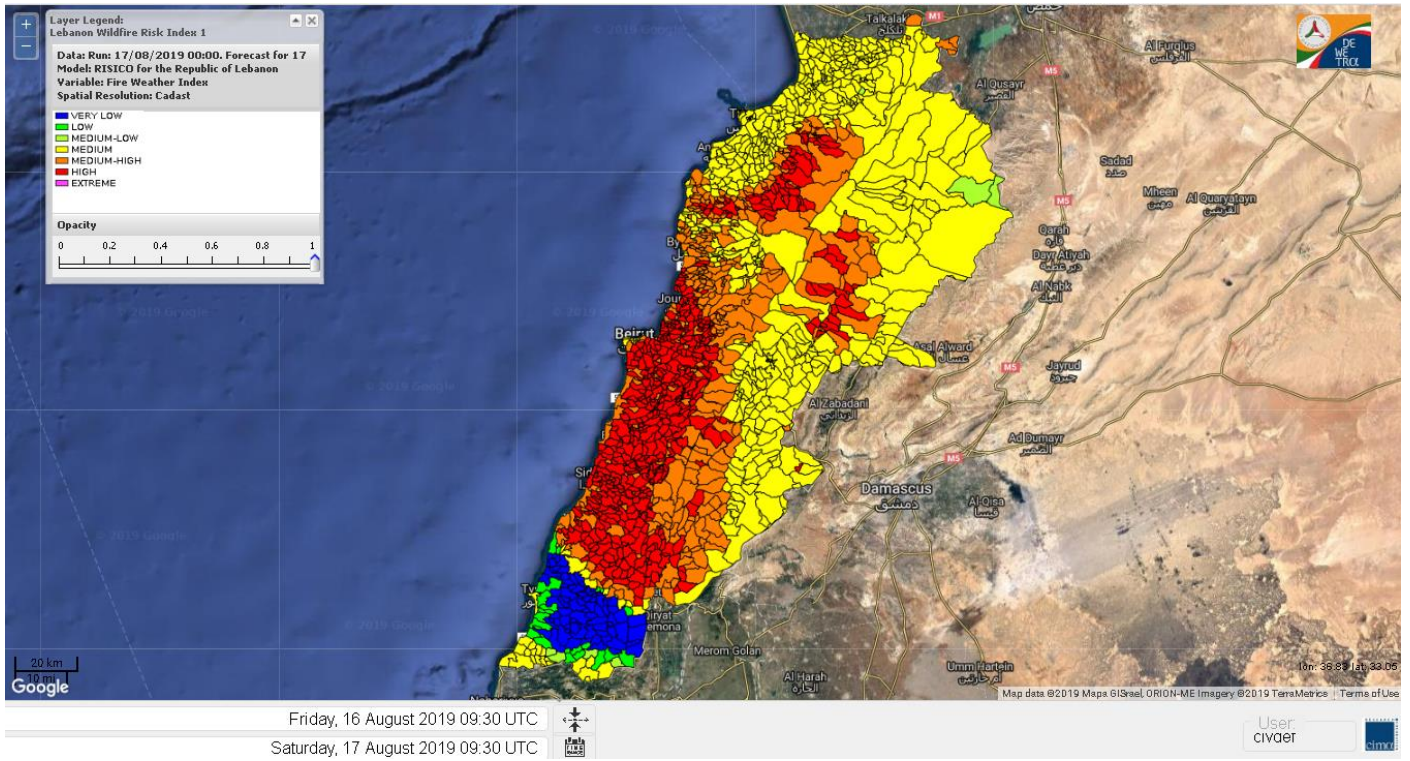

Lebanon for 17 Aug 2019