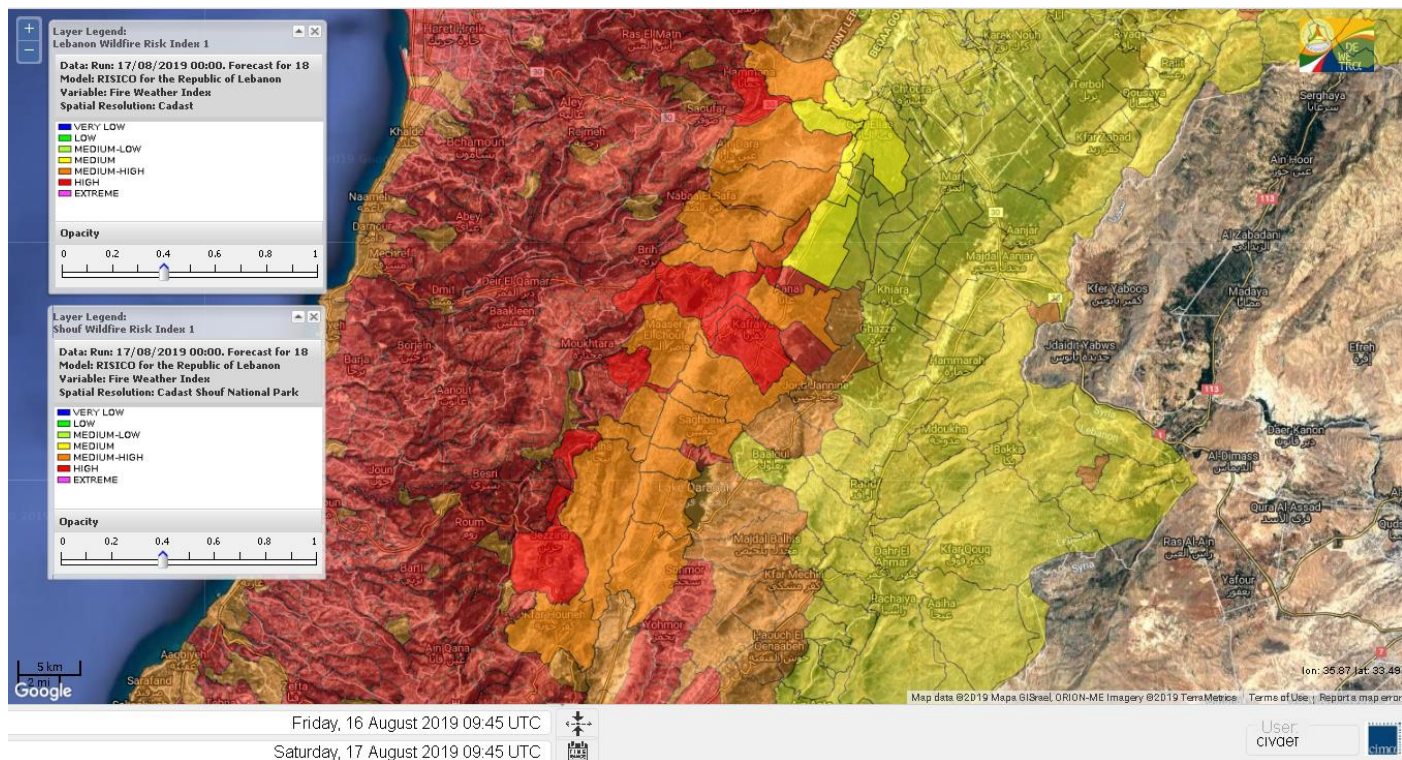

Shouf Biosphere Reserve Forecast for 18 Aug 2019