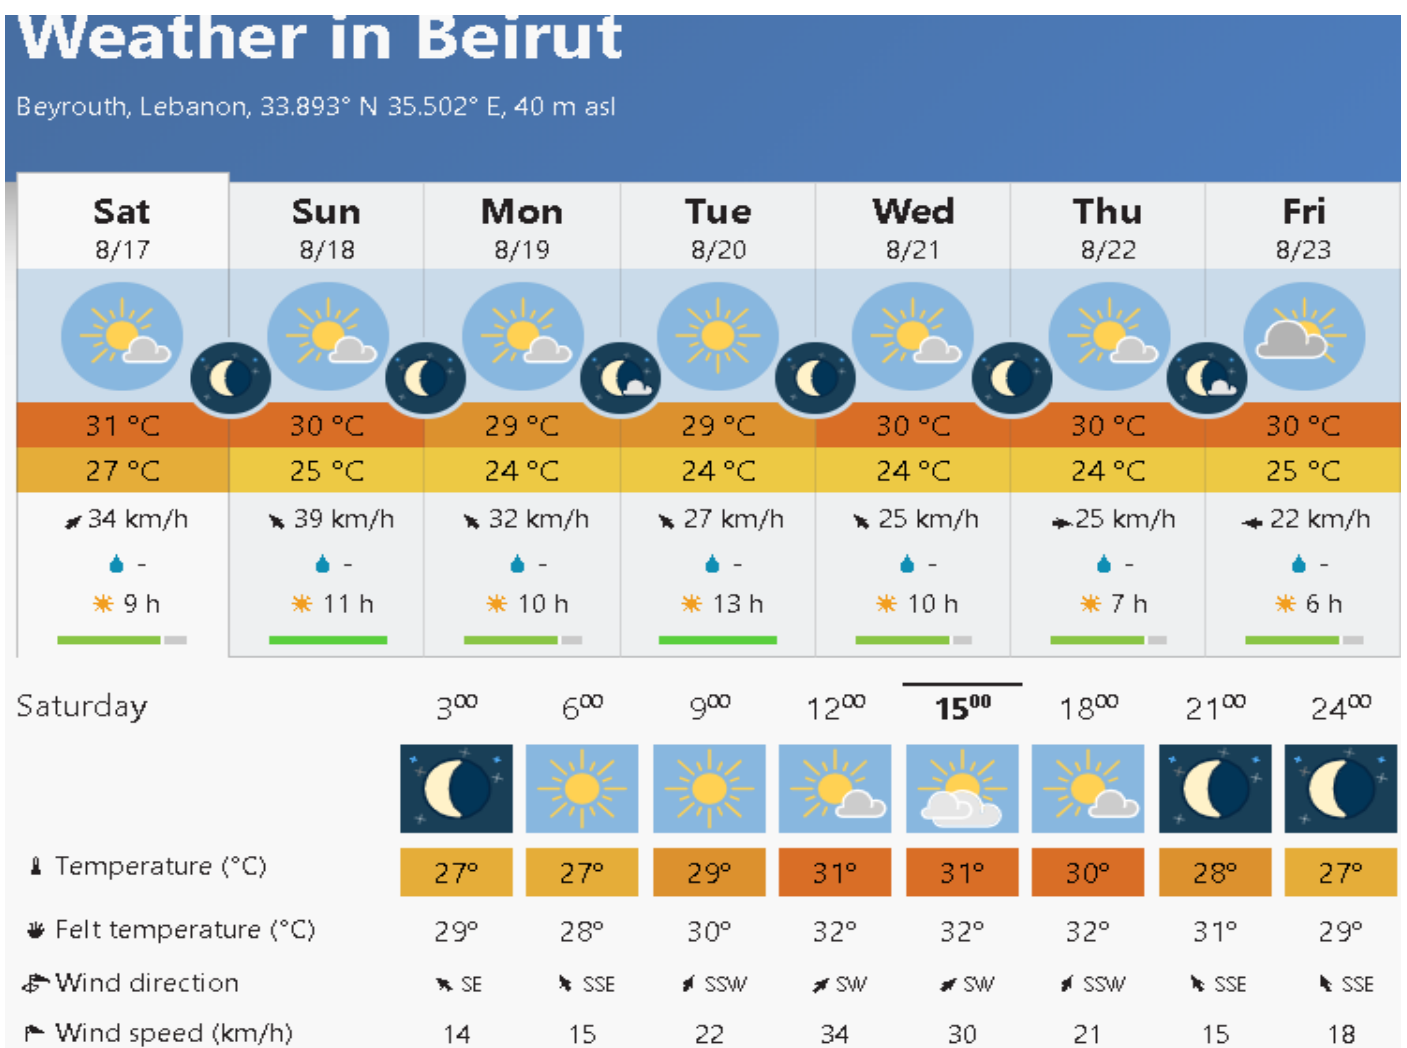

Jabal Moussa Reserve Forecast for 19 Aug 2019