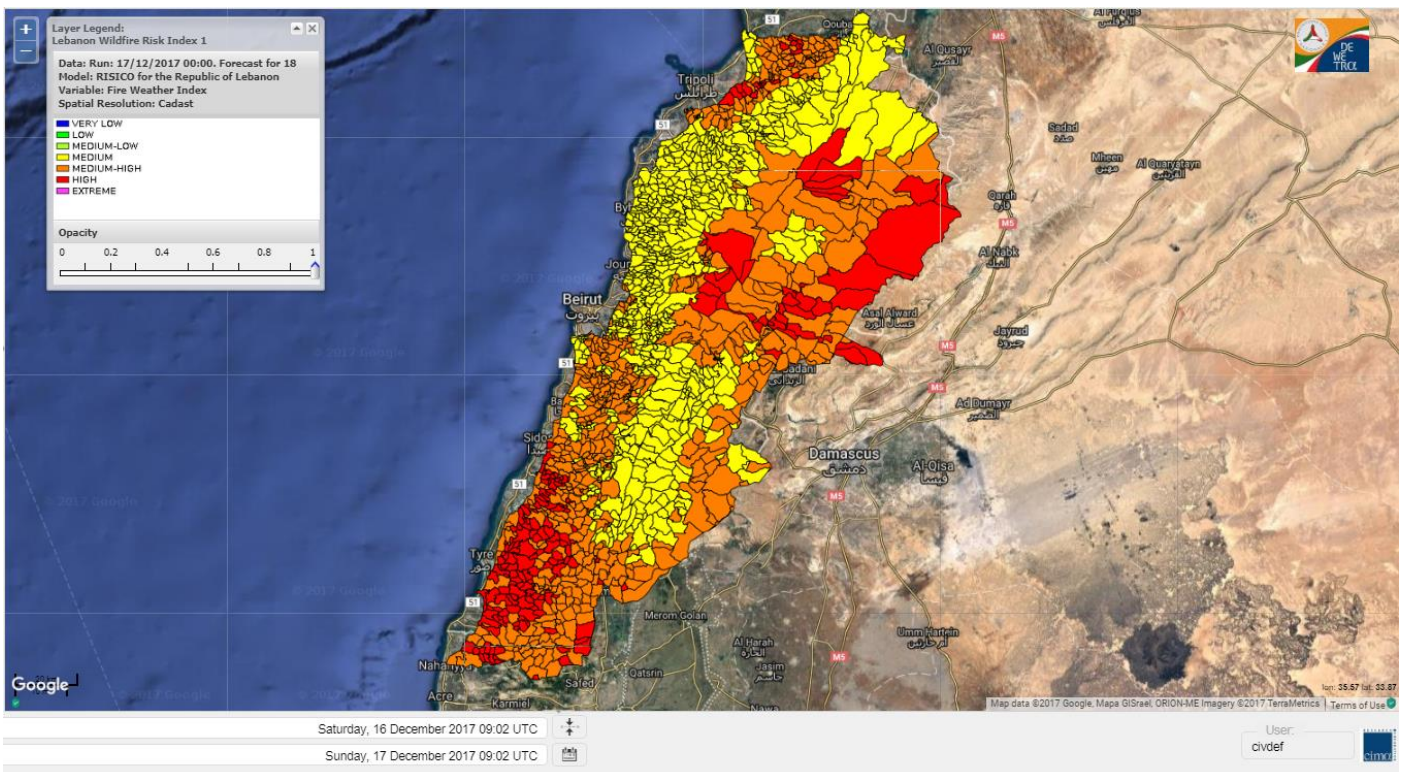

Lebanon for 18 DEC 2017