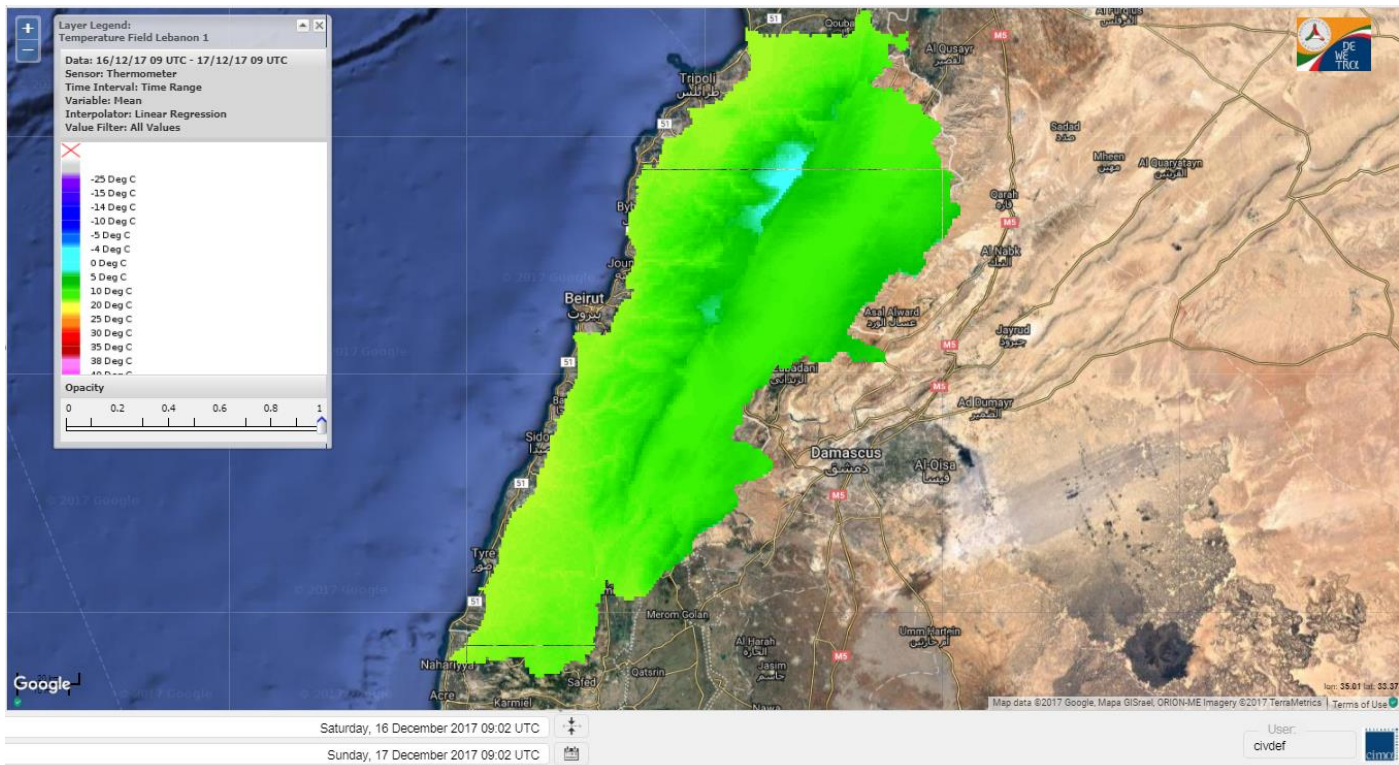

Lebanon temperature for 17 DEC 2017