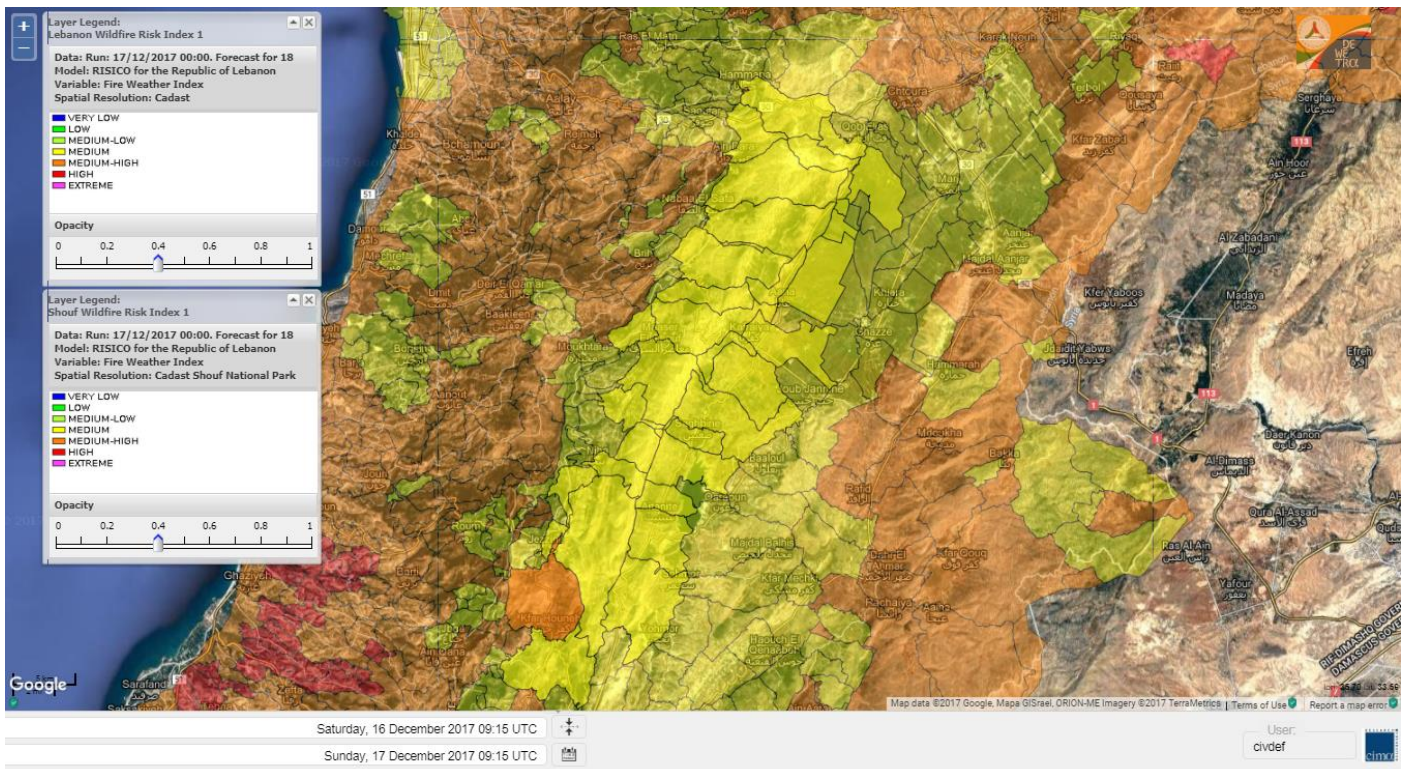

Shouf Biosphere Reserve Forecast for 18 DEC 2017