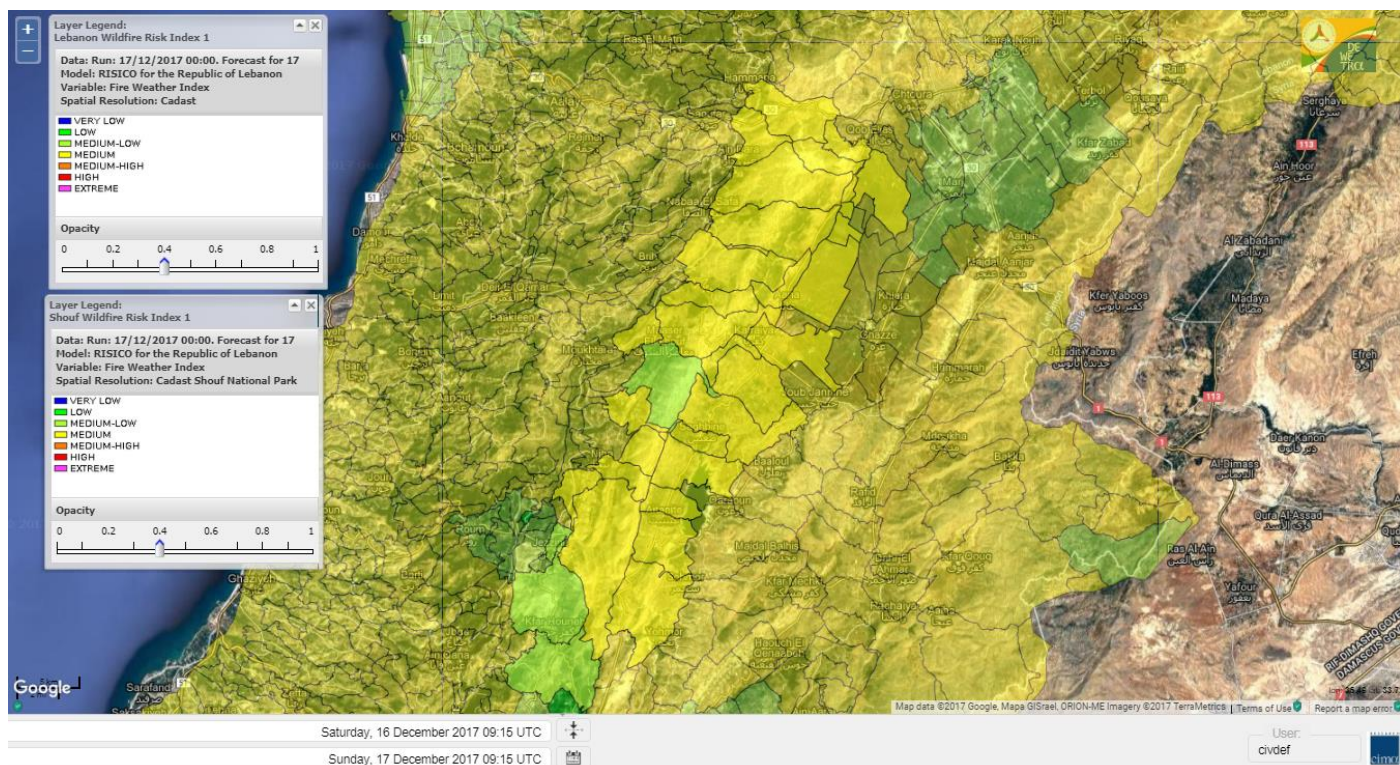

Shouf Biosphere Reserve Forecast for 17 DEC 2017