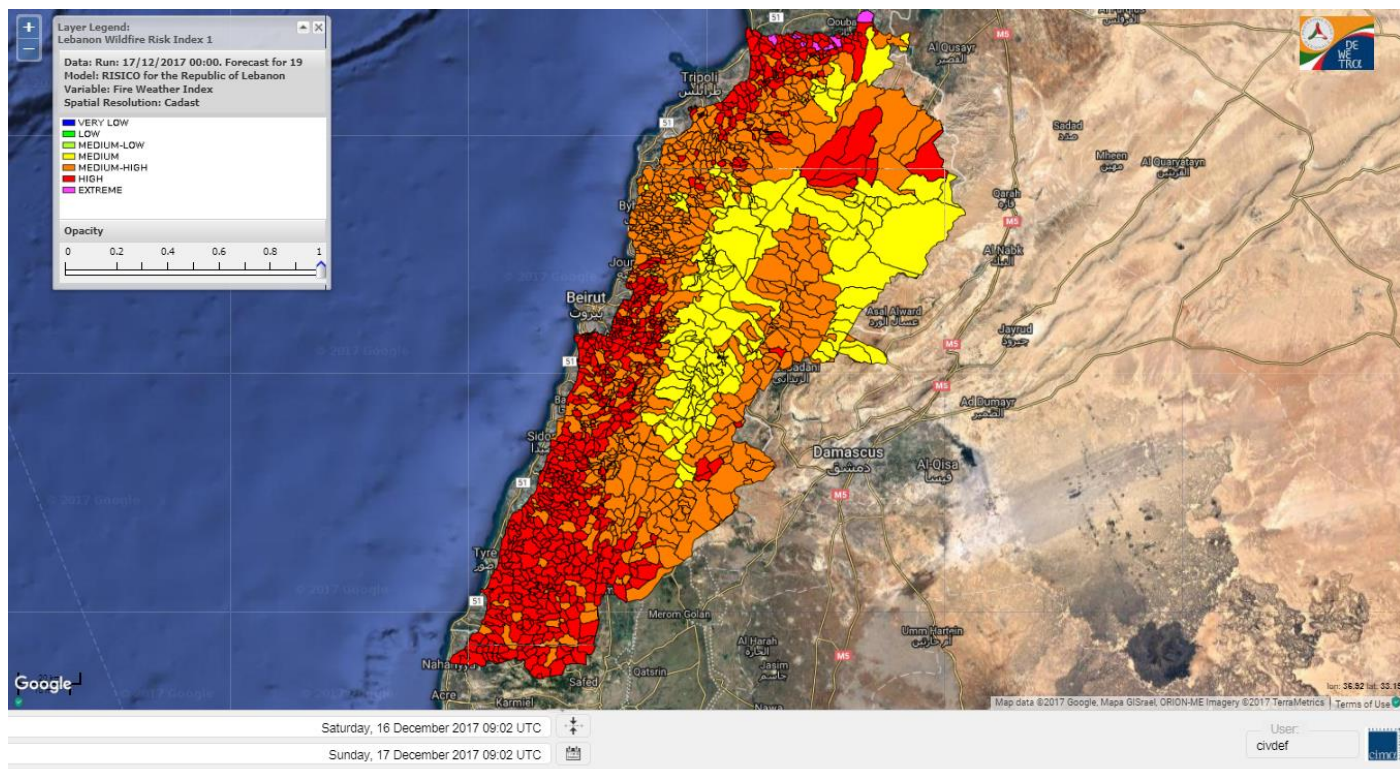

Lebanon for 19 DEC 2017