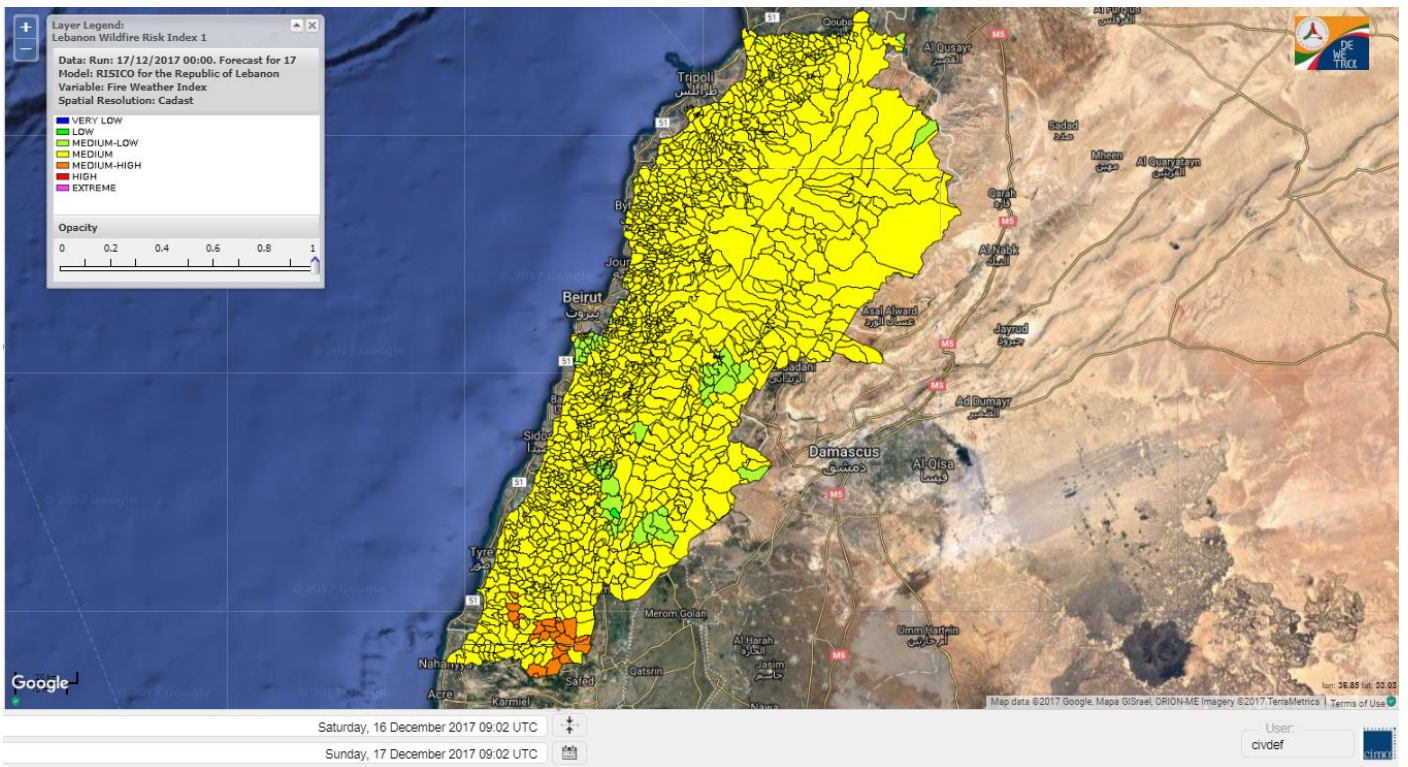

Lebanon for 17 DEC 2017