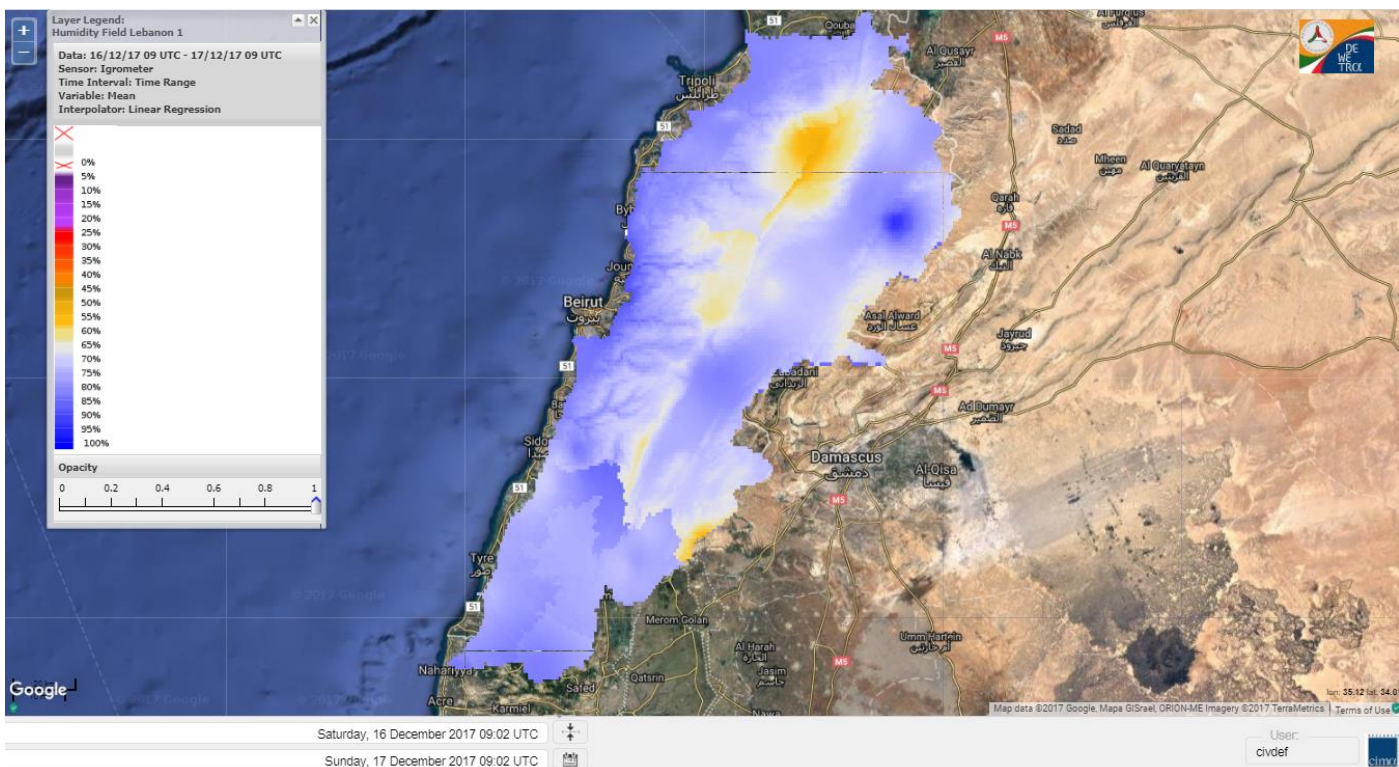

Lebanon humidity for 17 DEC 2017