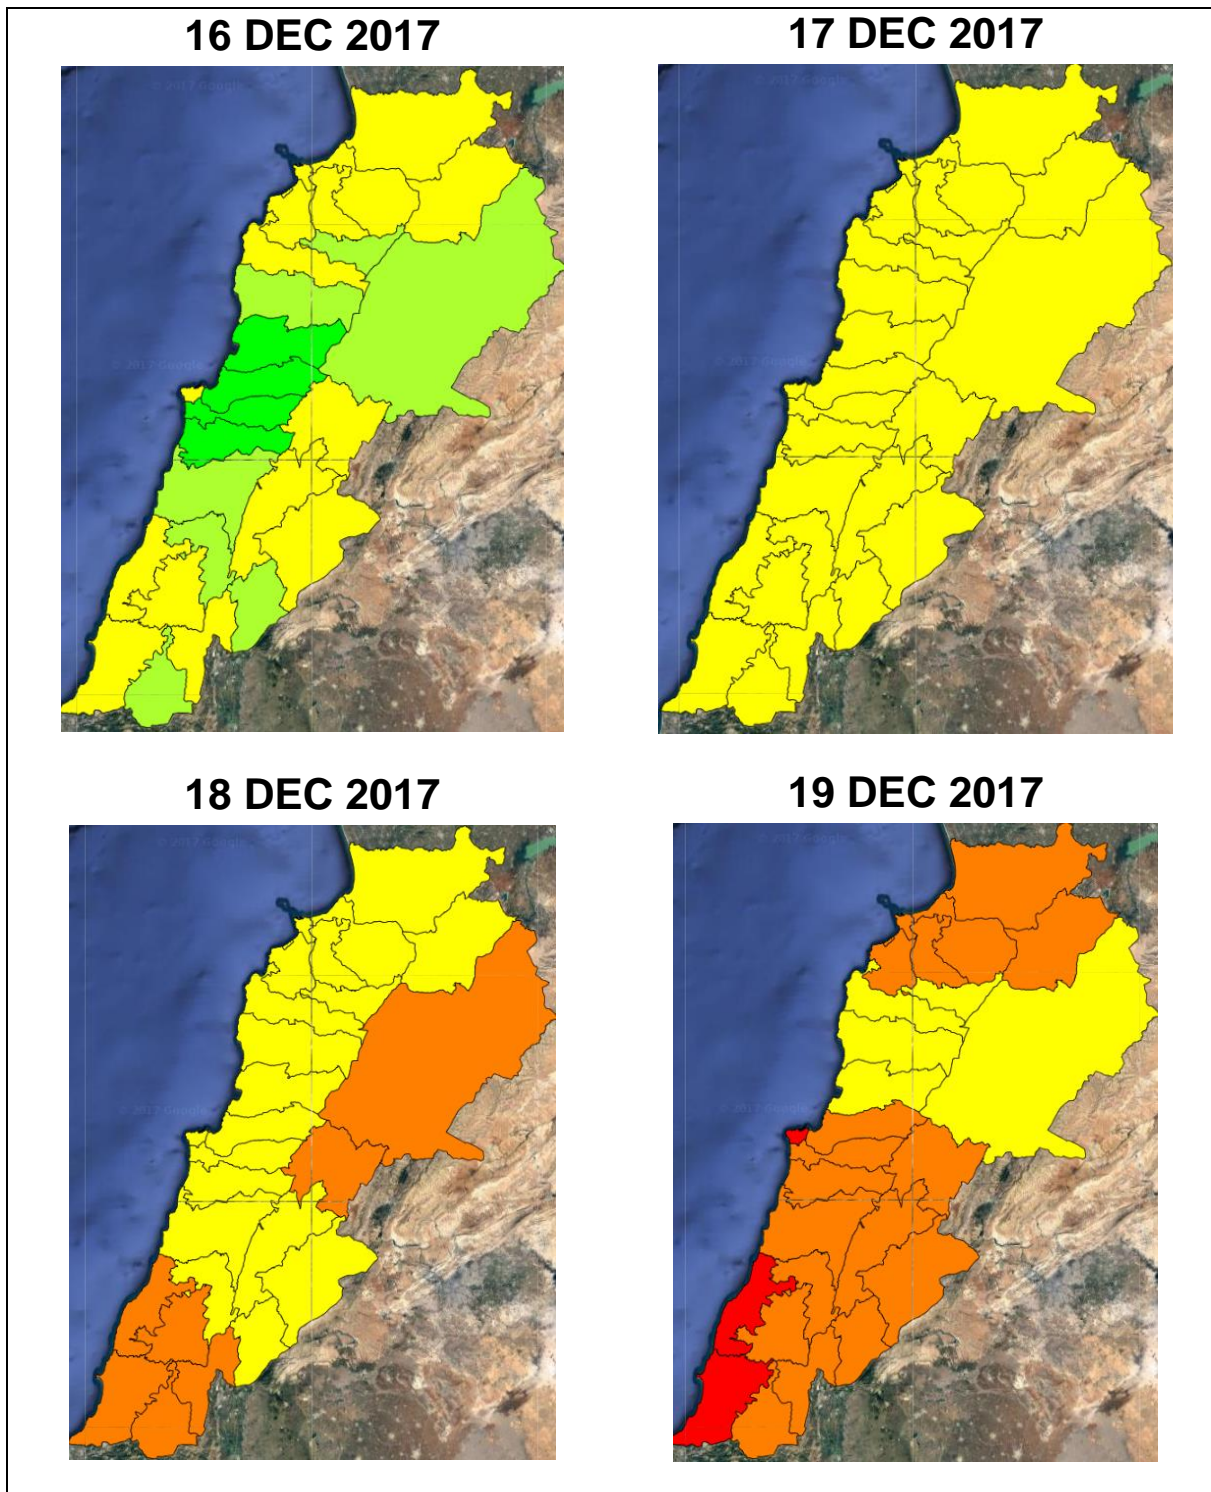

FIRE RISK INDEX

Layer Legend:
Lebanon Wildfire Risk Index 1

Data: Run: 17/12/2017 00:00. Forecast for 17
Model: RISICO for the Republic of Lebanon
Variable: Fire Weather Index
Spatial Resolution: Caza

- VERY LOW
- LOW
- MEDIUM-LOW
- MEDIUM
- MEDIUM-HIGH
- HIGH
- EXTREME