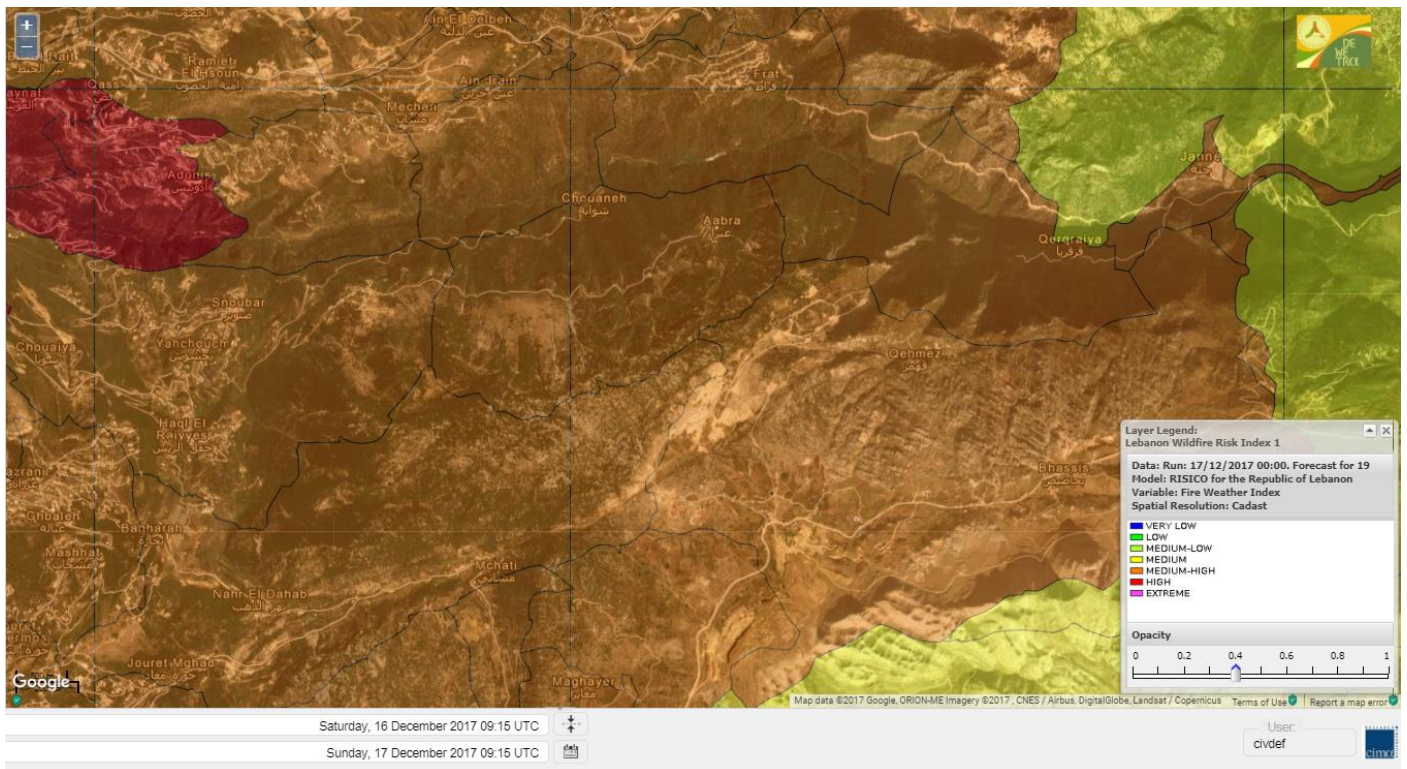

Jabal Moussa Reserve Forecast for 19 DEC 2017