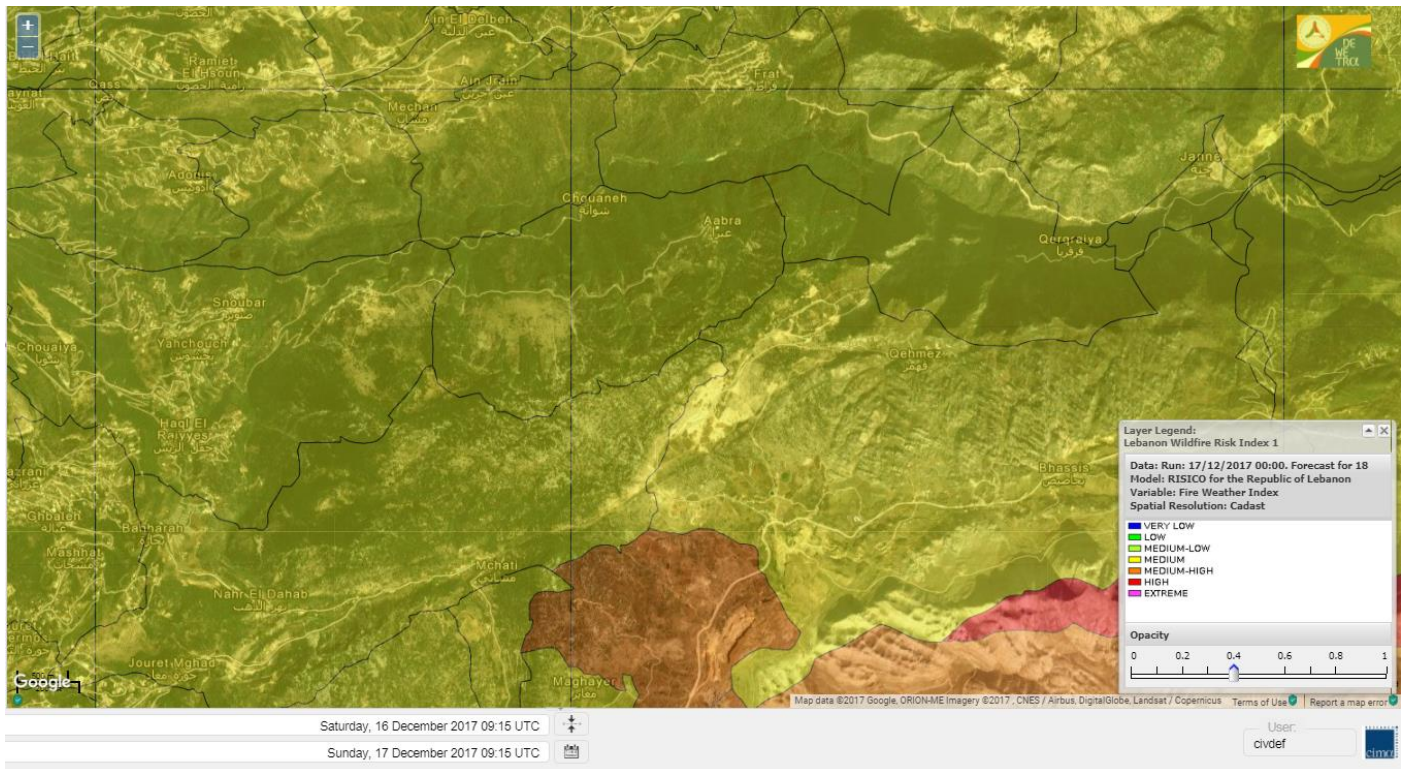

Jabal Moussa Reserve Forecast for 18 DEC 2017