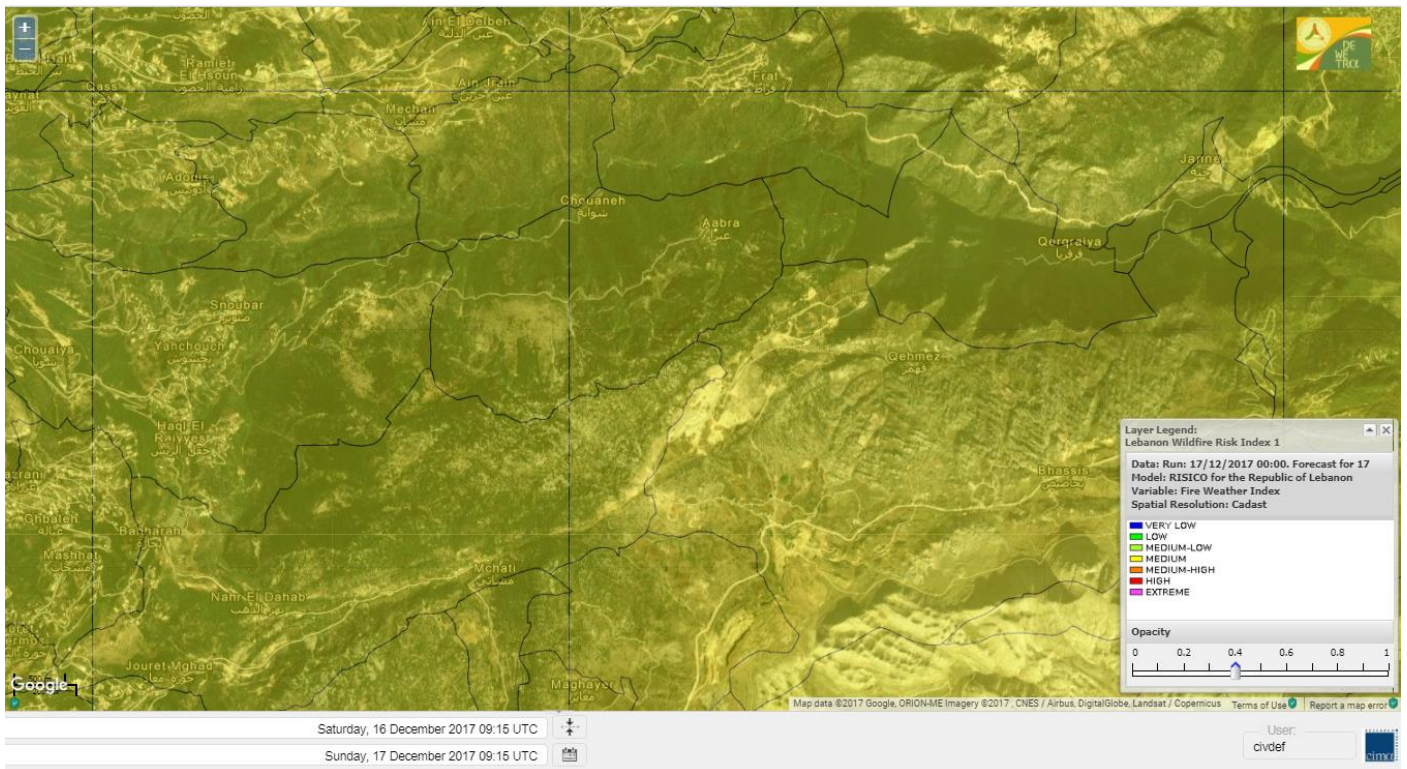

Shouf Biosphere Reserve Forecast for 17 DEC 2017

Shouf Biosphere Reserve Forecast for 18 DEC 2017

Shouf Biosphere Reserve Forecast for 19 DEC 2017

Jabal Moussa Reserve Forecast for 17 DEC 2017

Jabal Moussa Reserve Forecast for 18 DEC 2017