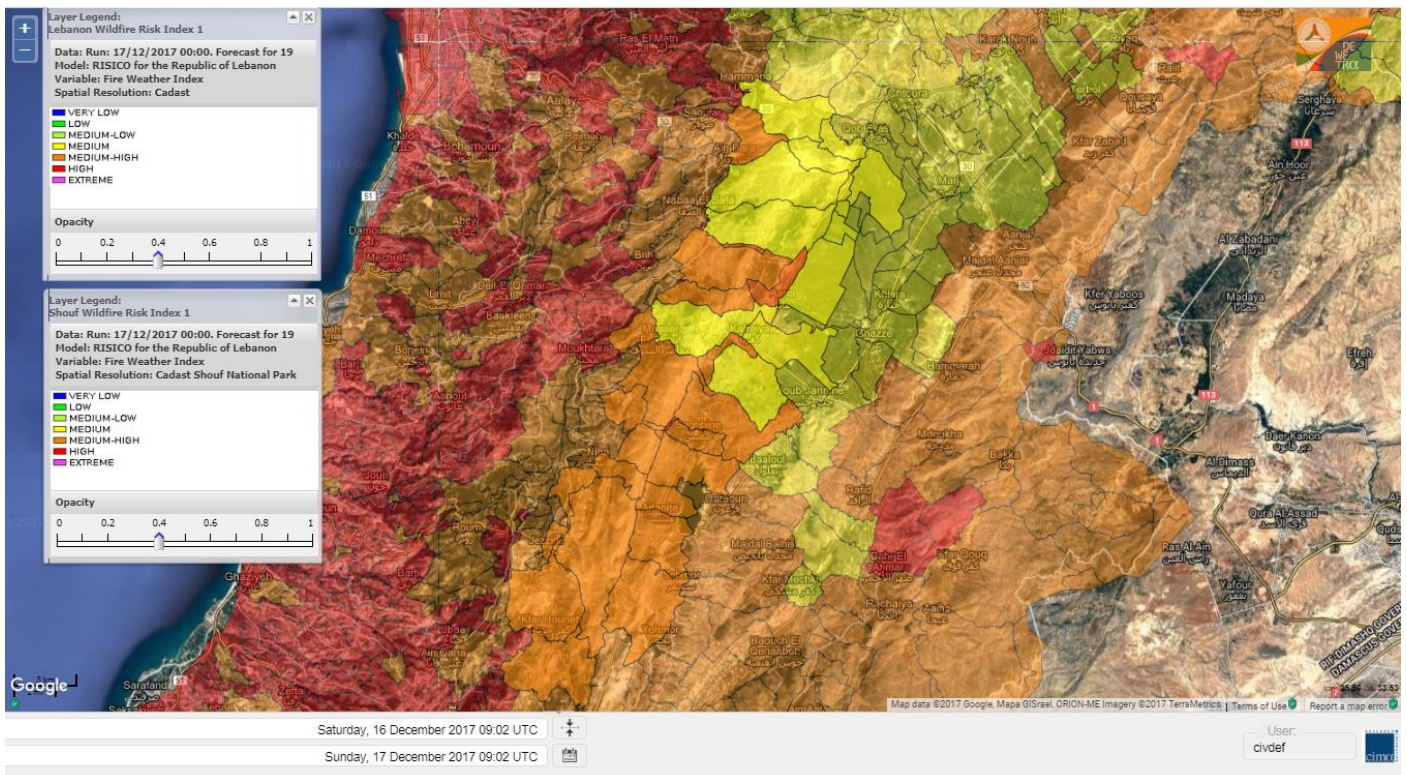

Shouf Biosphere Reserve Forecast for 19 DEC 2017