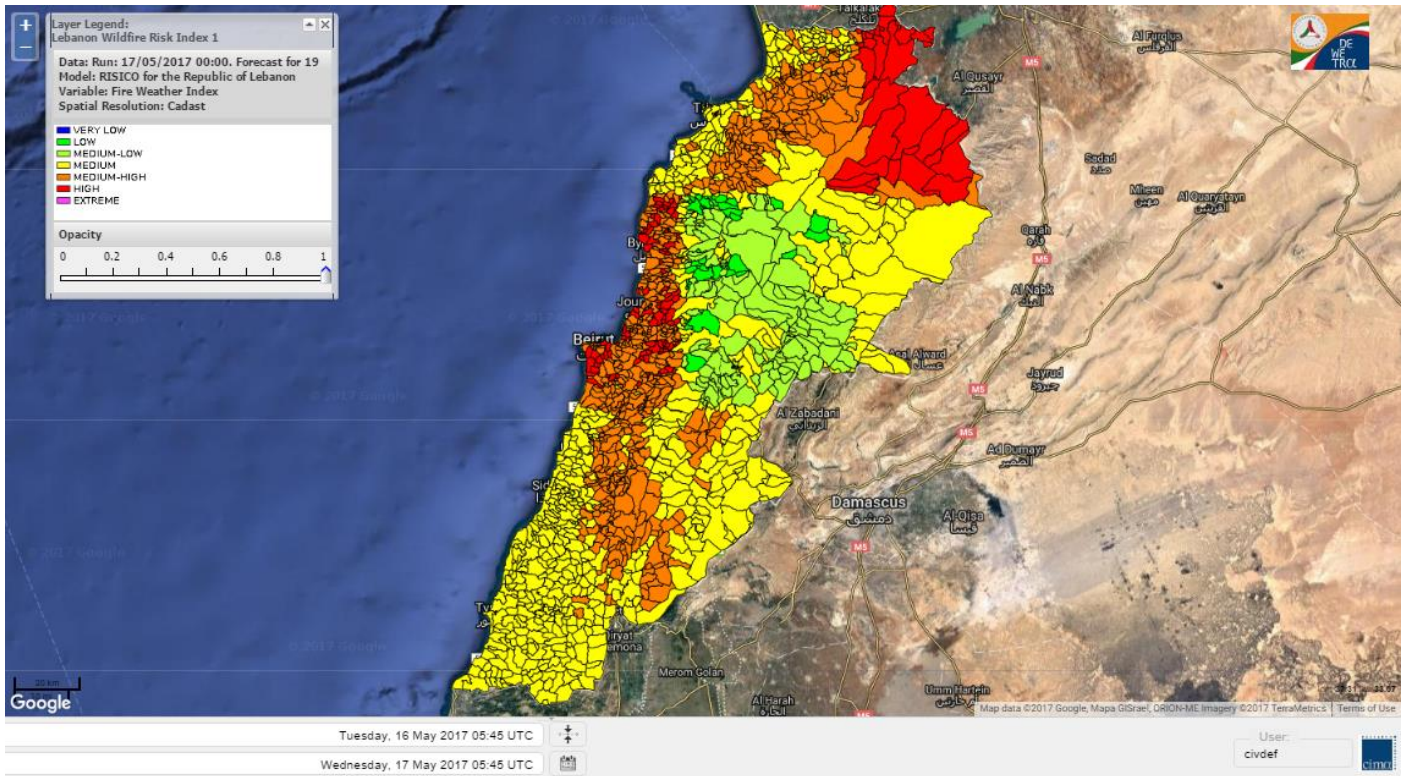

Lebanon for 19 May 2017