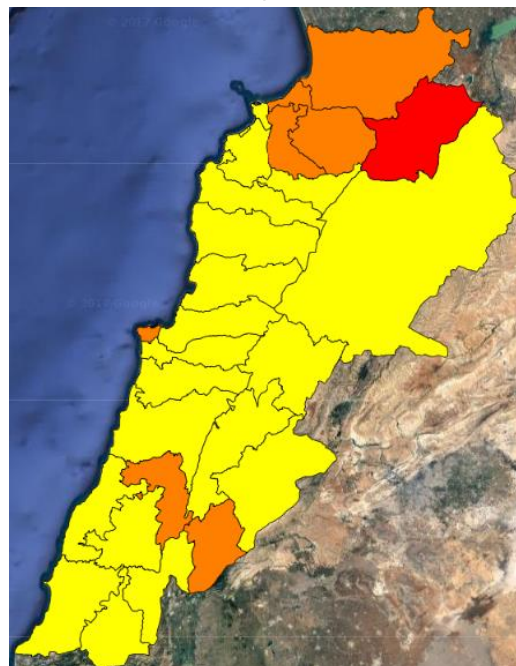

Beirut, 17 May 2017

FIRE RISK INDEX

16 May 2017

17 May 2017

18 May 2017

19 May 2017

Lebanon temperature for 17 May 2017

Lebanon humidity for 17 May 2017