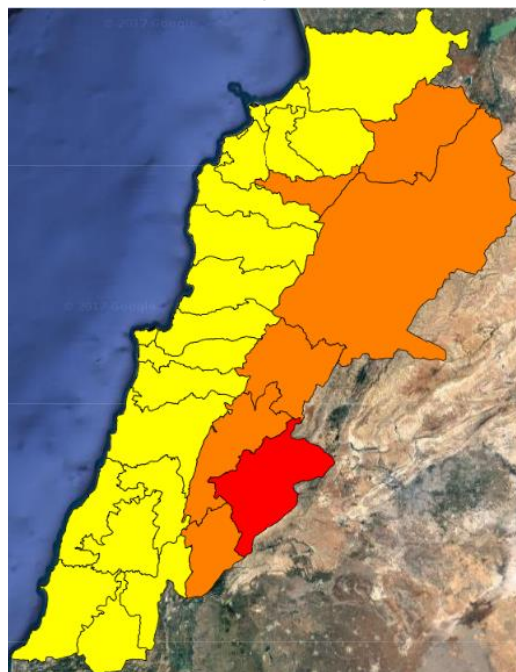

FIRE RISK INDEX

16 May 2017

17 May 2017

18 May 2017

19 May 2017