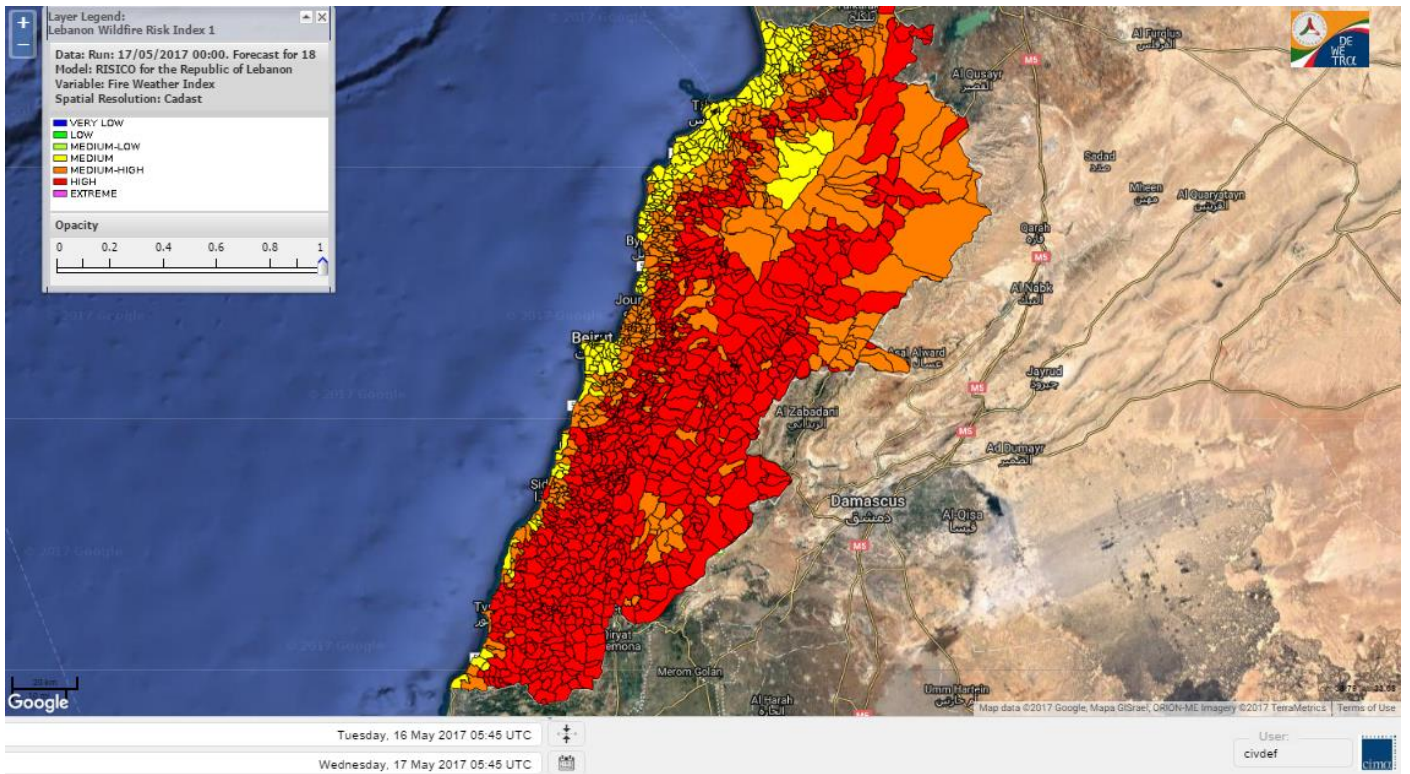

Lebanon for 18 May 2017