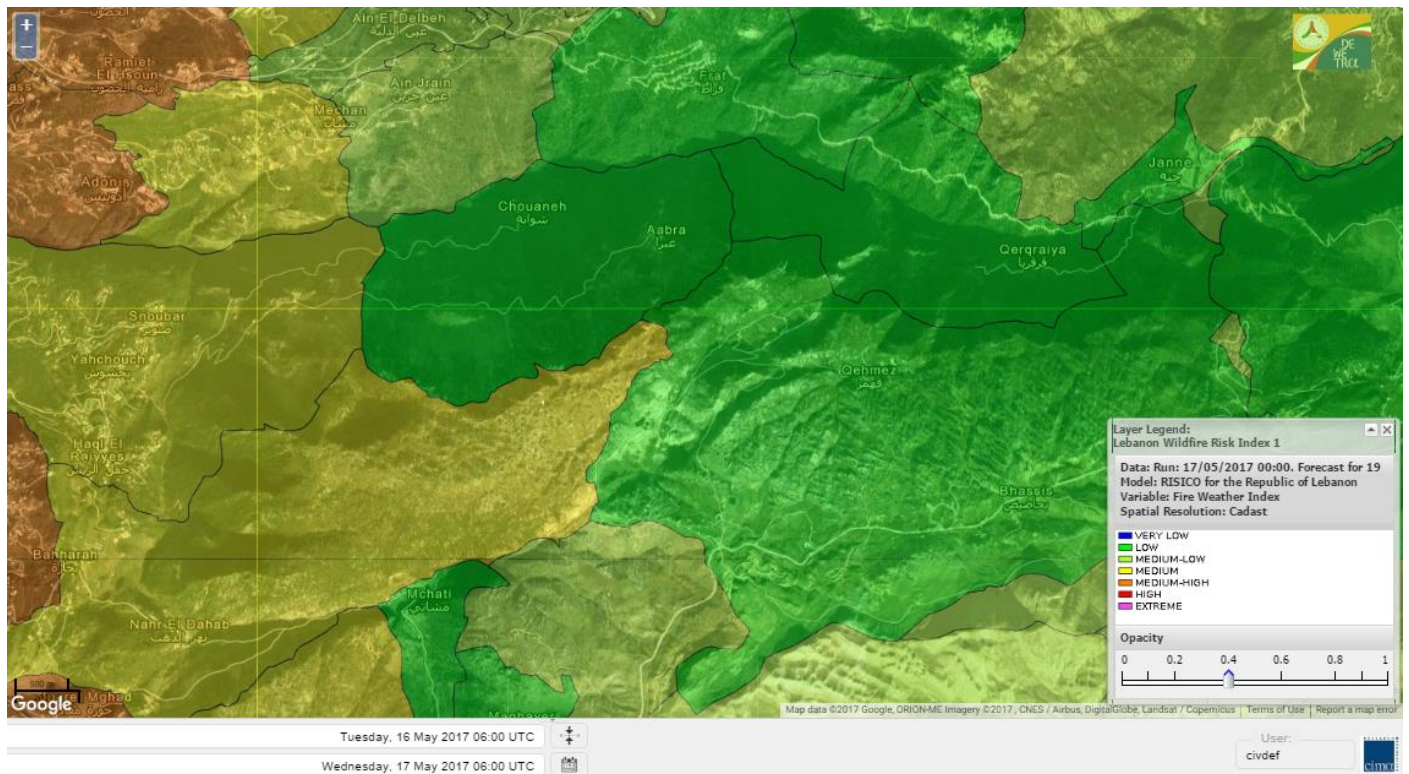

Jabal Moussa Reserve Forecast for 19 May 2017