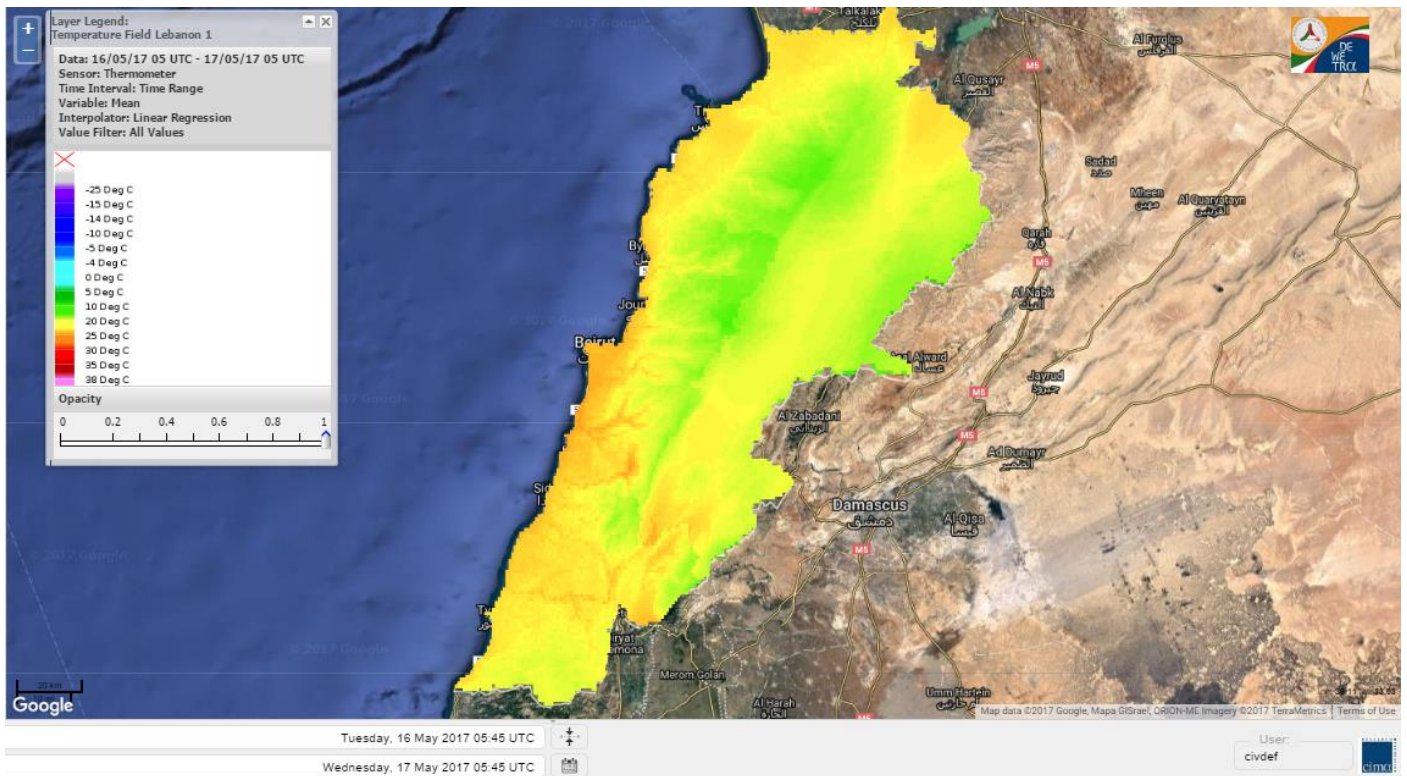

Beirut, 17 May 2017

FIRE RISK INDEX

16 May 2017

17 May 2017

18 May 2017

19 May 2017

Lebanon temperature for 17 May 2017

Lebanon humidity for 17 May 2017