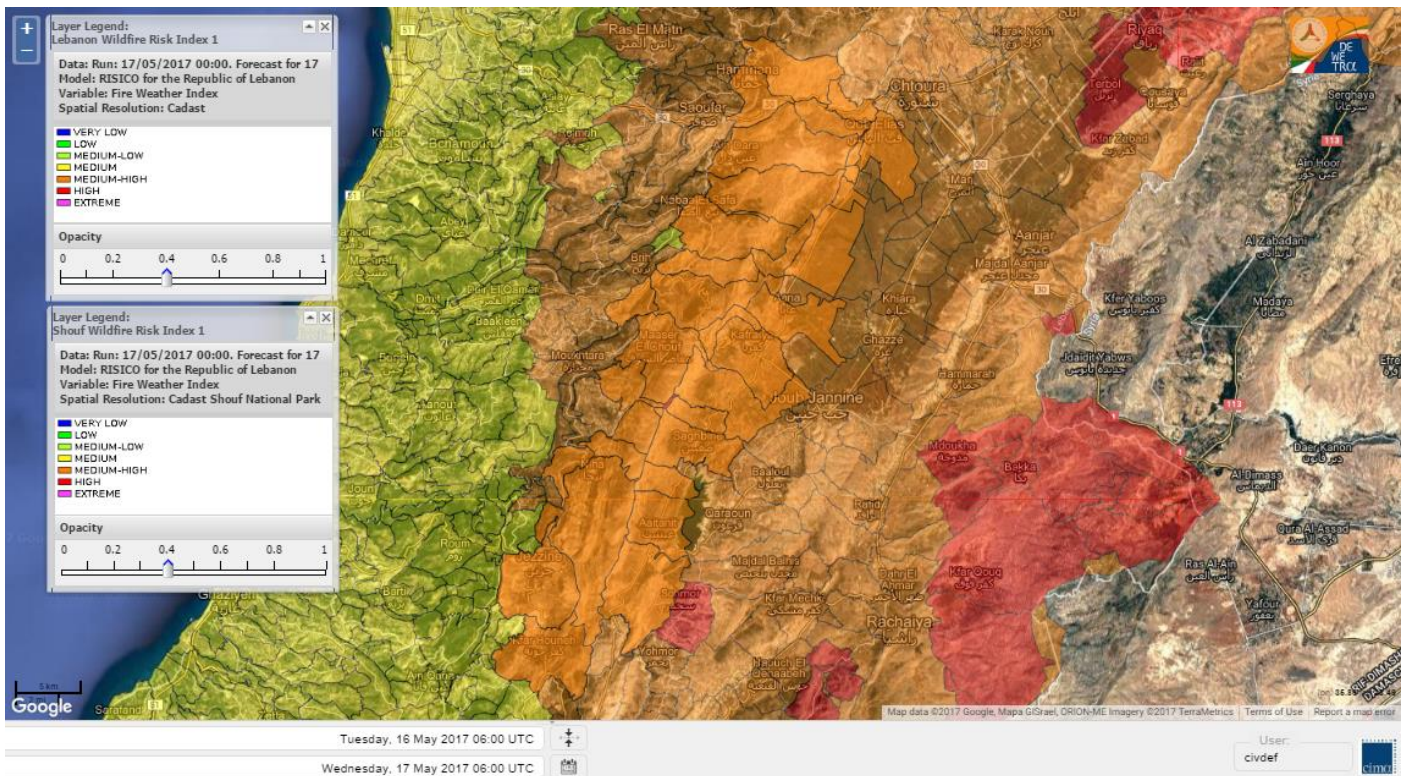

Lebanon for 17 May 2017

Lebanon for 18 May 2017

Lebanon for 19 May 2017

Shouf Biosphere Reserve Forecast for 17 May 2017

Shouf Biosphere Reserve Forecast for 18 May 2017

Shouf Biosphere Reserve Forecast for 19 May 2017