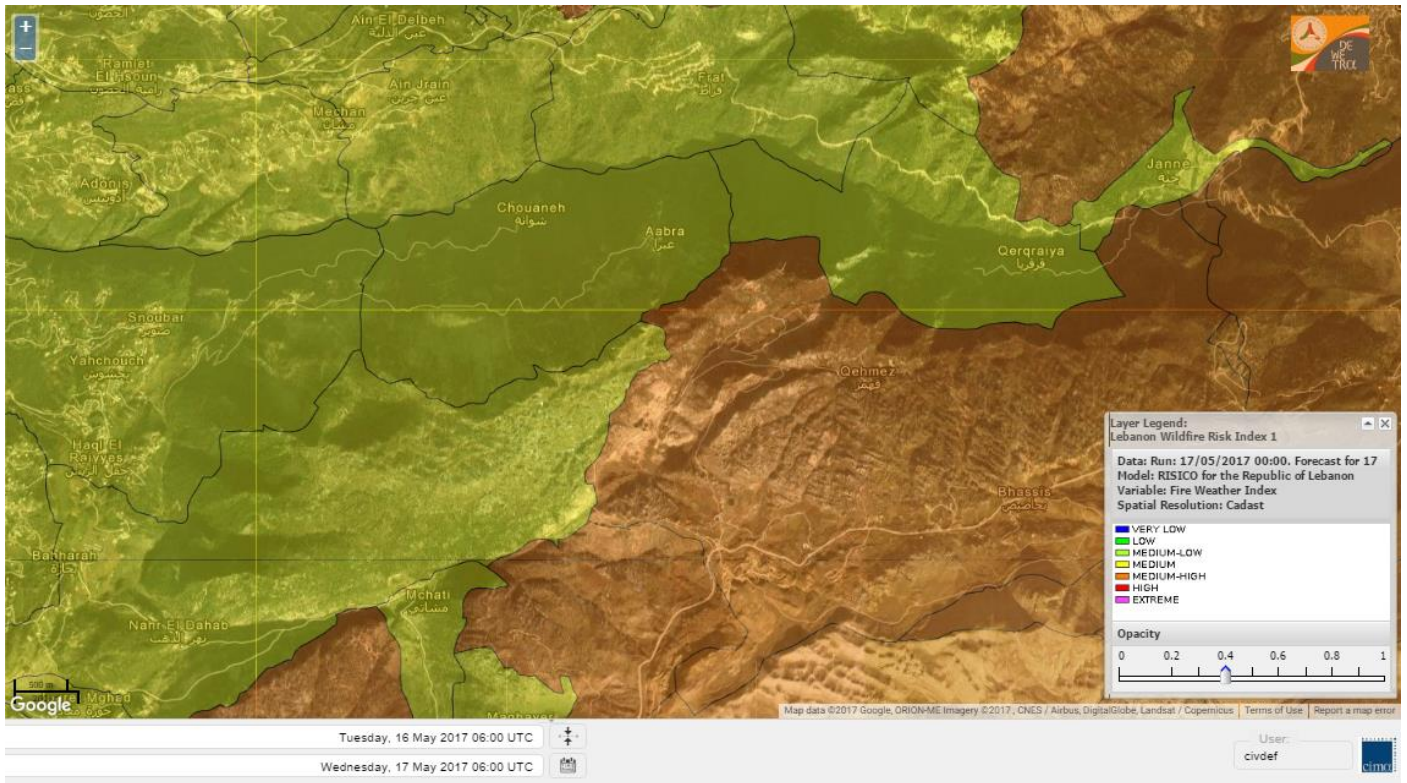

Jabal Moussa Reserve Forecast for 17 May 2017