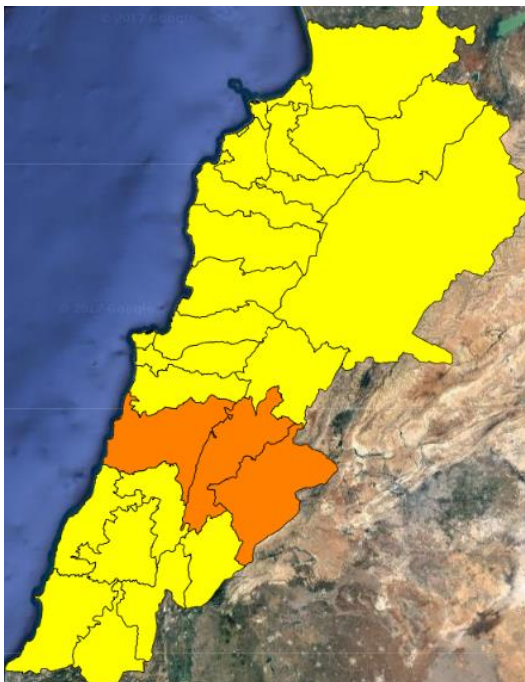

FIRE RISK INDEX

16 May 2017