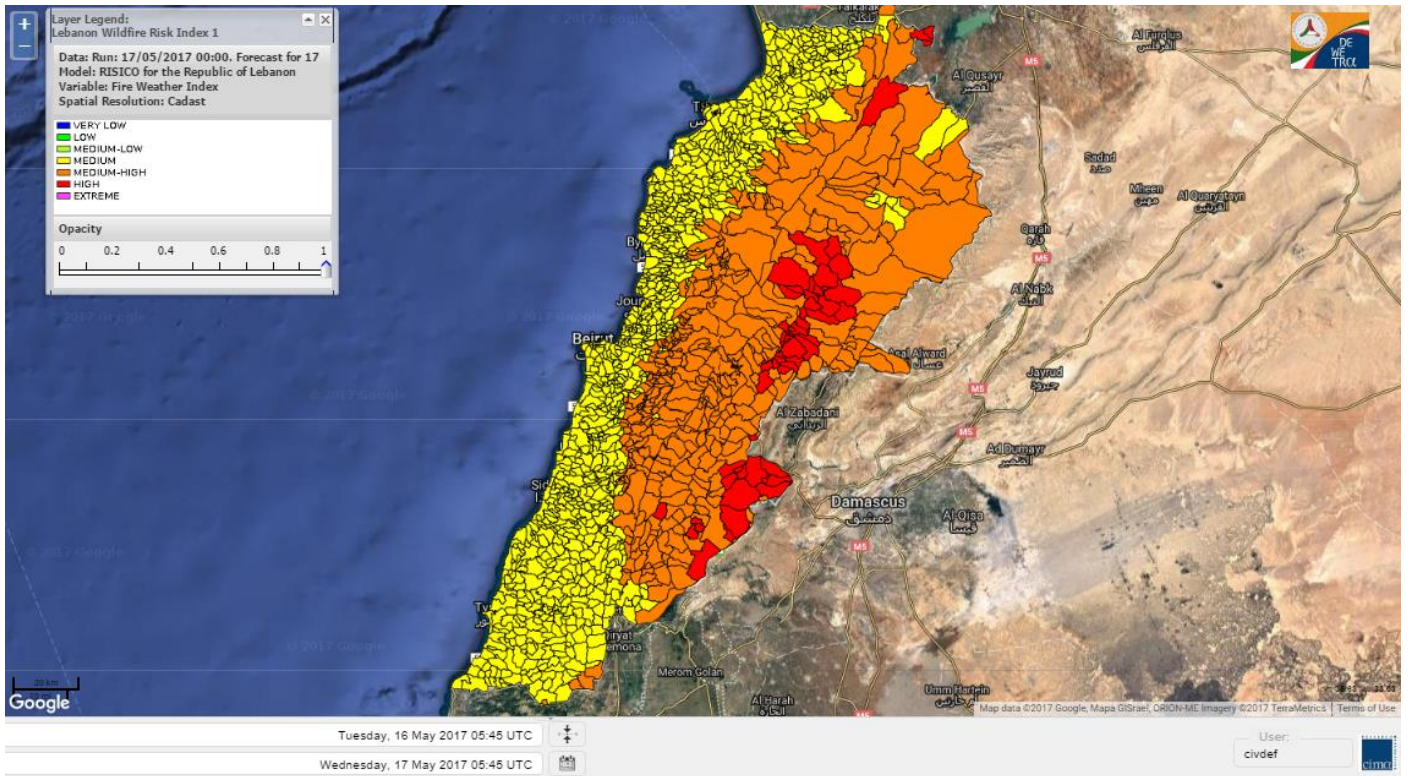

Lebanon for 17 May 2017