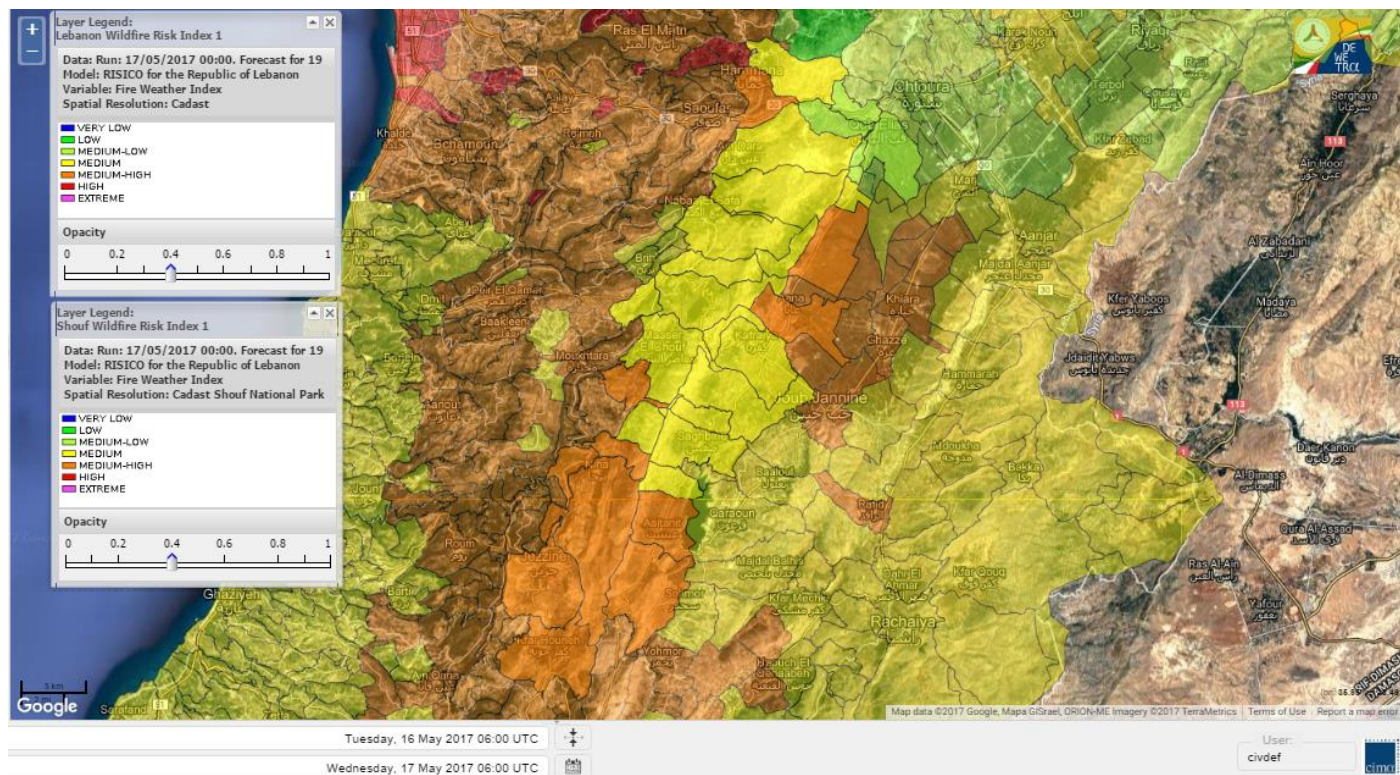

Lebanon for 17 May 2017

Lebanon for 18 May 2017

Lebanon for 19 May 2017

Shouf Biosphere Reserve Forecast for 17 May 2017

Shouf Biosphere Reserve Forecast for 18 May 2017

Shouf Biosphere Reserve Forecast for 19 May 2017