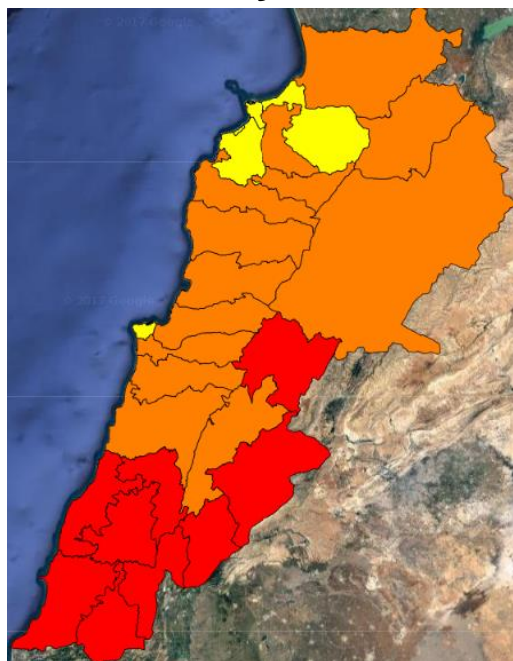

Beirut, 17 May 2017

FIRE RISK INDEX

16 May 2017

17 May 2017

18 May 2017

19 May 2017

Lebanon temperature for 17 May 2017

Lebanon humidity for 17 May 2017