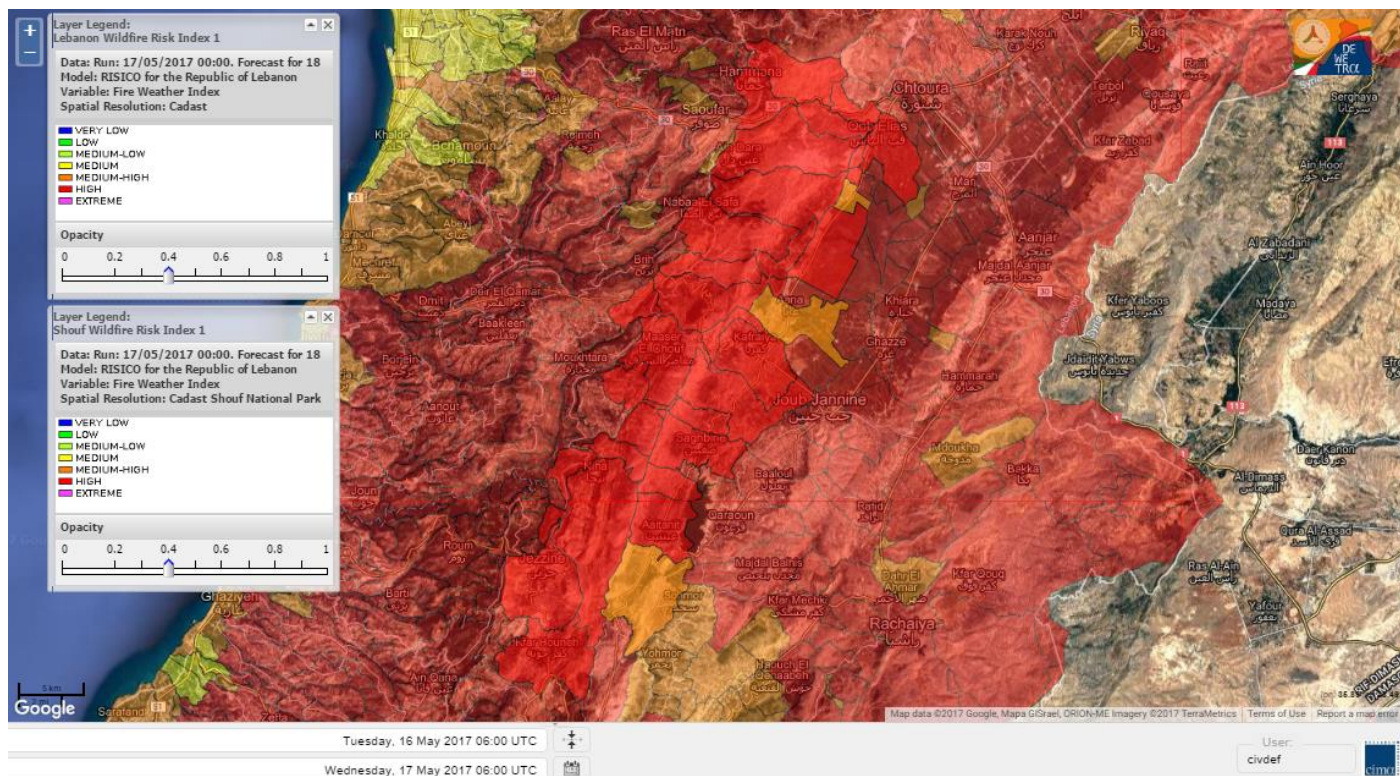

Lebanon for 17 May 2017

Lebanon for 18 May 2017

Lebanon for 19 May 2017

Shouf Biosphere Reserve Forecast for 17 May 2017

Shouf Biosphere Reserve Forecast for 18 May 2017

Shouf Biosphere Reserve Forecast for 19 May 2017