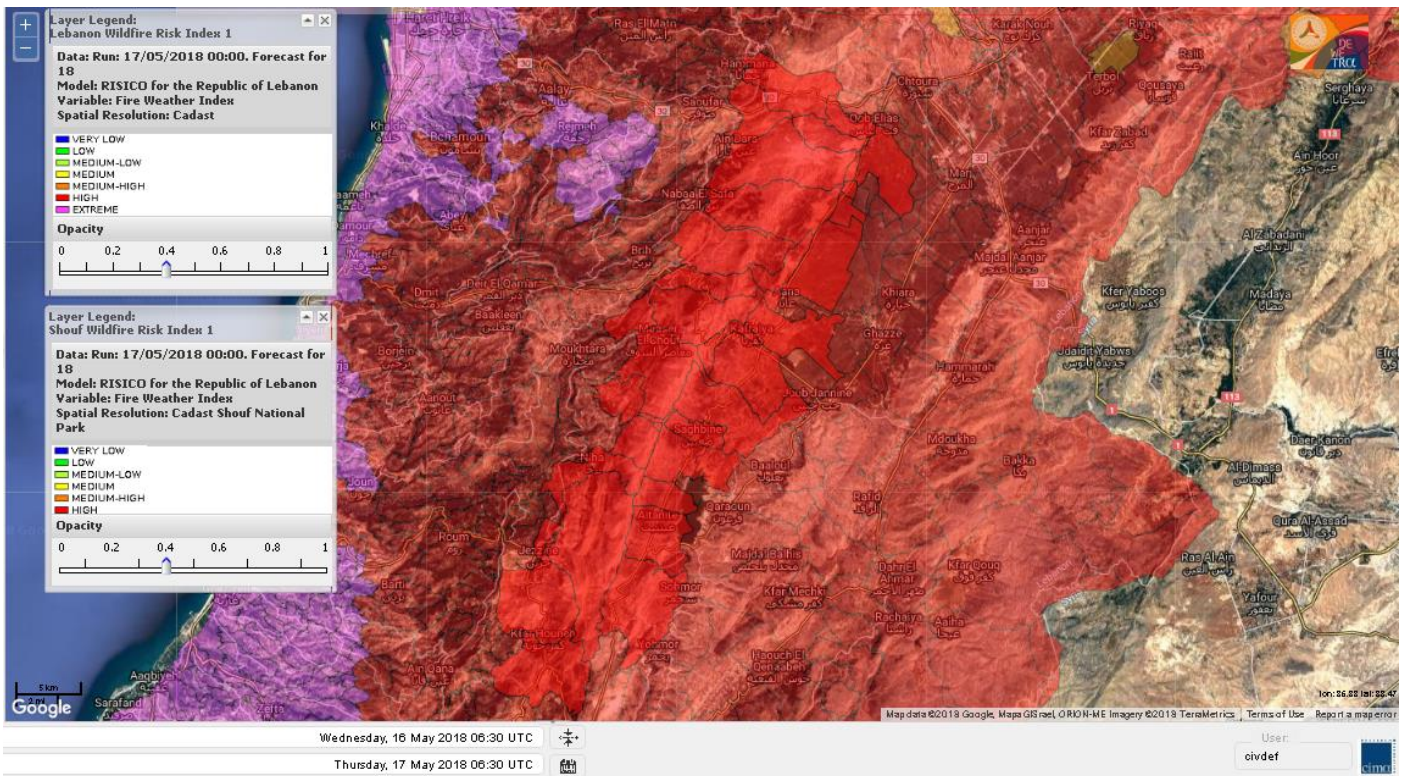

Shouf Biosphere Reserve Forecast for 18 May 2018