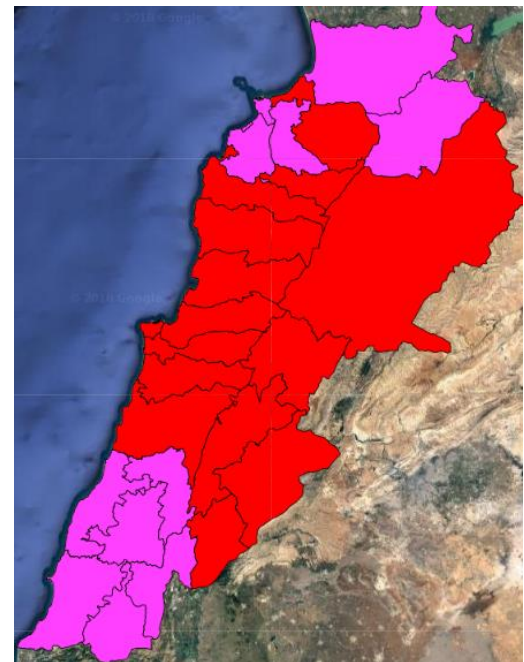

FIRE RISK INDEX

16 May 2018

17 May 2018

18 May 2018

19 May 2018

Layer Legend:
Lebanon Wildfire Risk Index 1

Data: Run: 17/05/2018 00:00. Forecast for 17

Model: RISICO for the Republic of Lebanon

Variable: Fire Weather Index

Spatial Resolution: Caza

- VERY LOW
- LOW
- MEDIUM-LOW
- MEDIUM
- MEDIUM-HIGH
- HIGH
- EXTREME