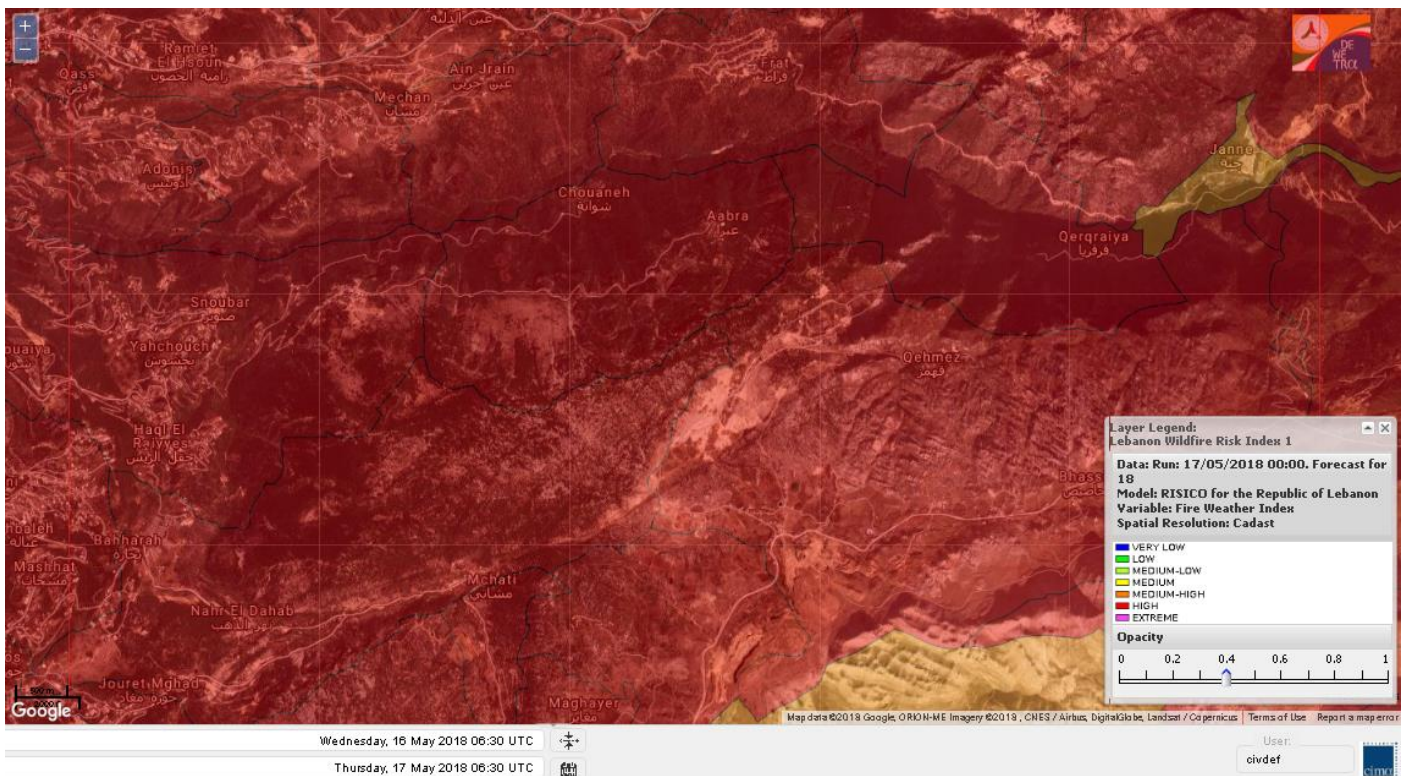

Jabal Moussa Reserve Forecast for 18 May 2018