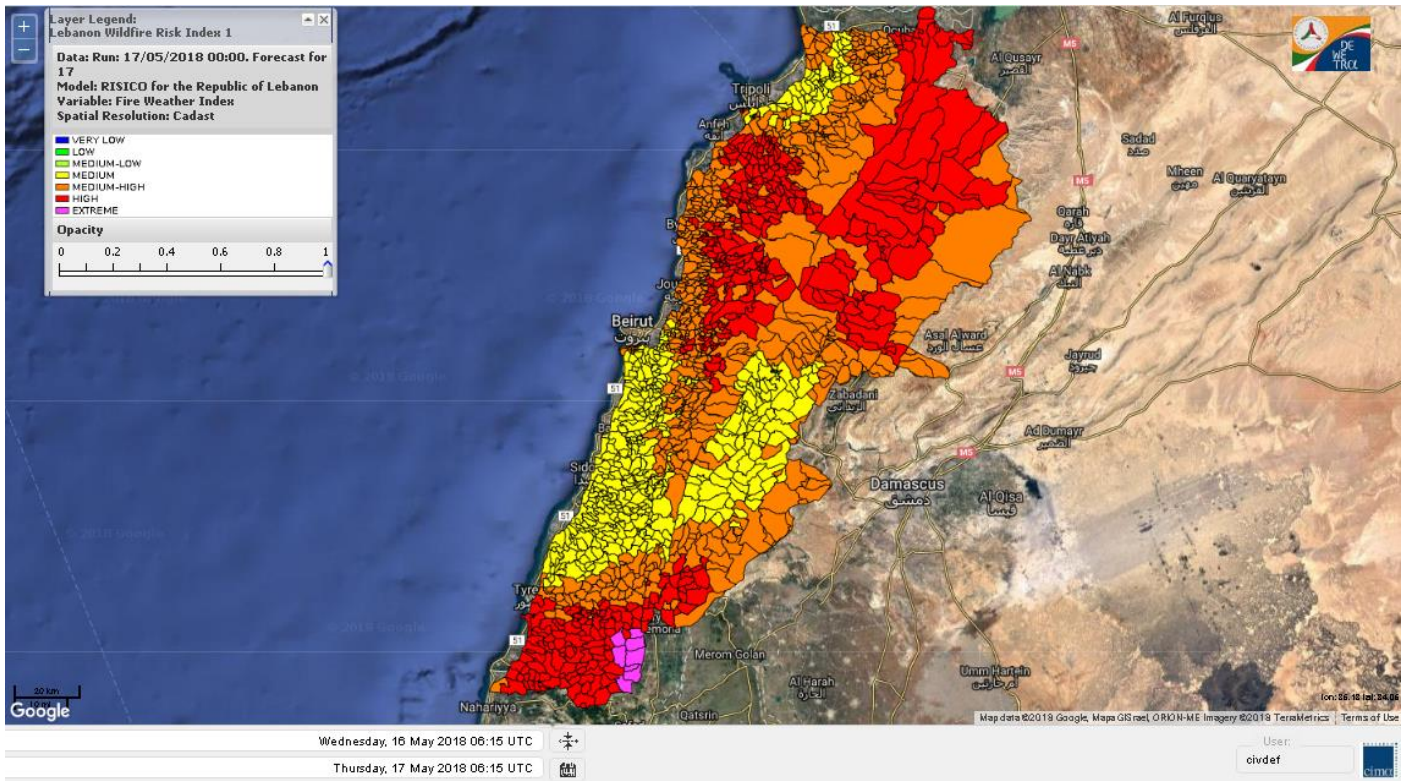

Lebanon for 17 May 2018