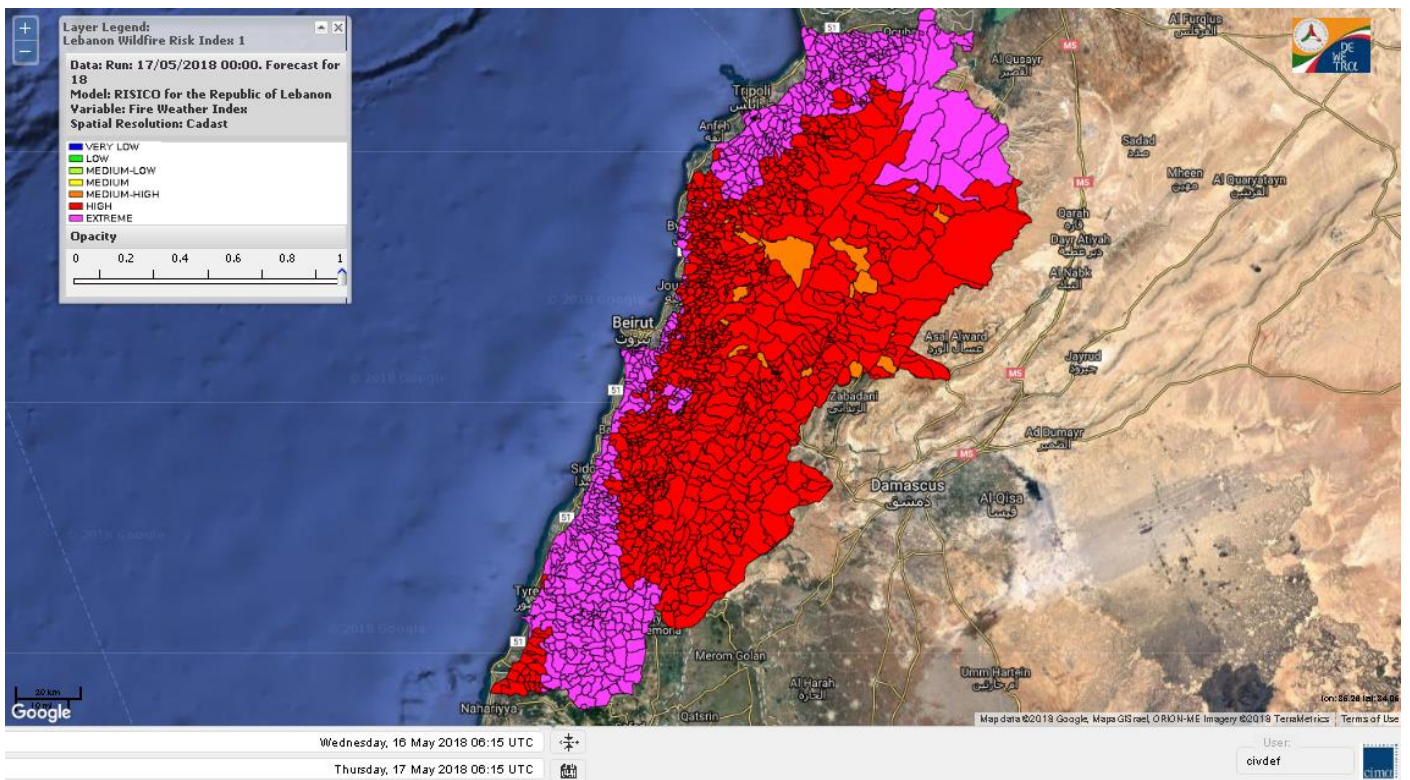

Lebanon for 18 May 2018