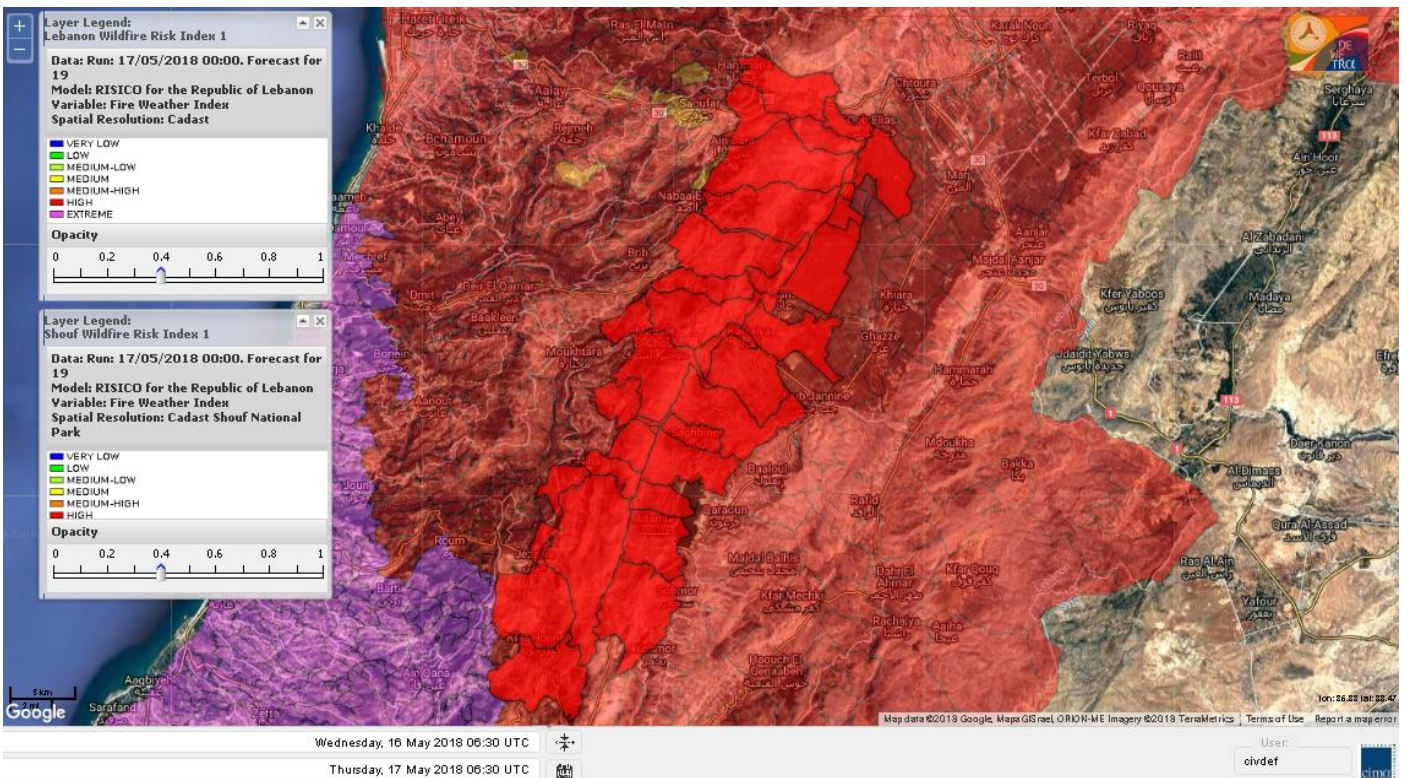

Shouf Biosphere Reserve Forecast for 19 May 2018