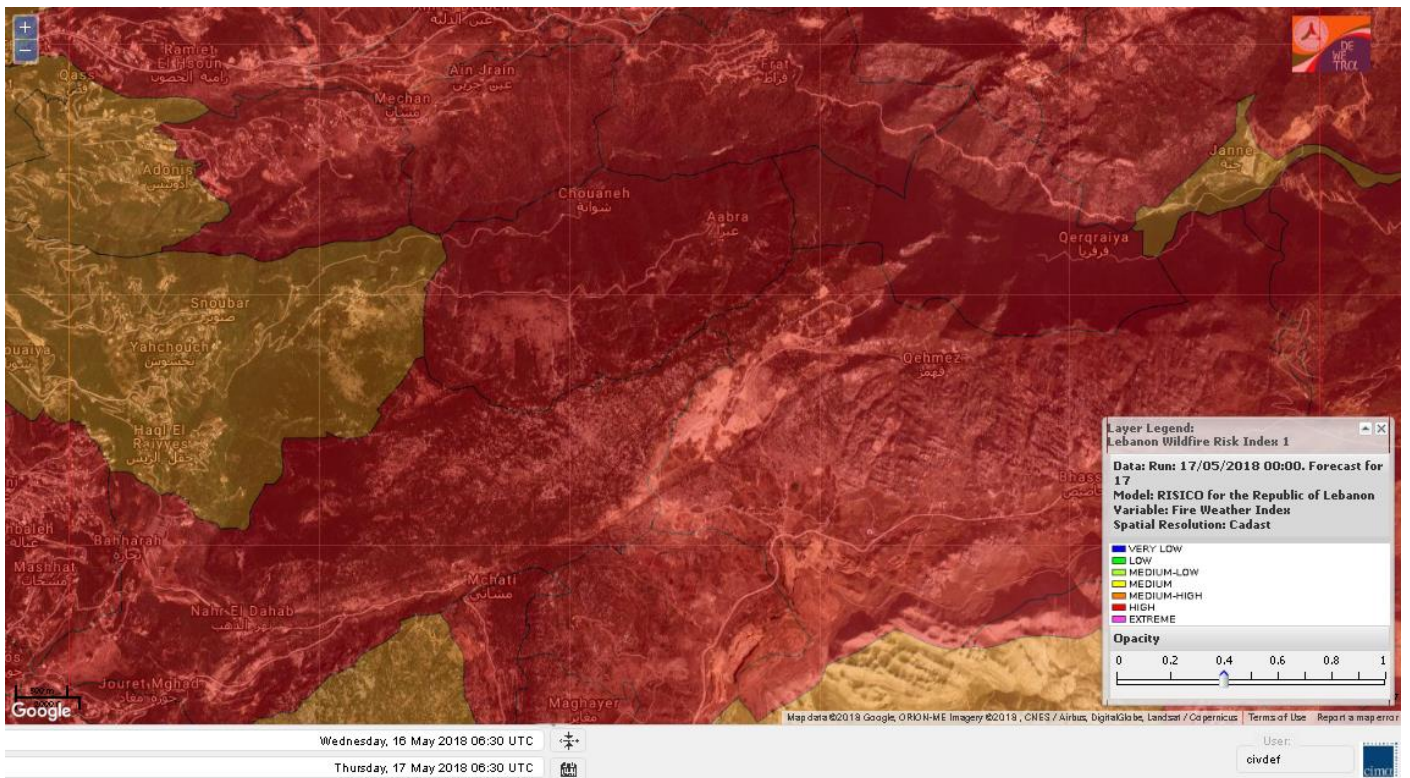

Jabal Moussa Reserve Forecast for 17 May 2018