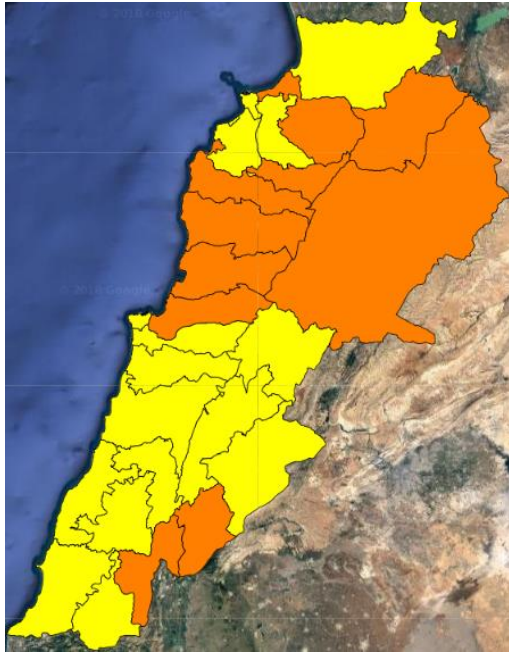

FIRE RISK INDEX

16 May 2018