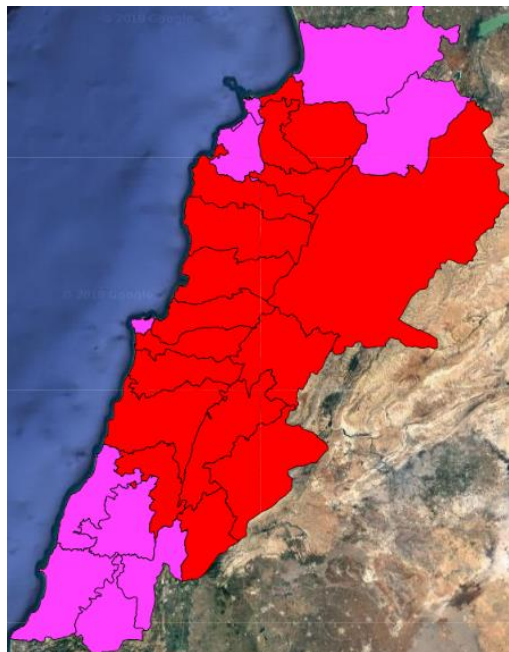

FIRE RISK INDEX

16 May 2018

17 May 2018

18 May 2018

19 May 2018

Layer Legend:
Lebanon Wildfire Risk Index 1

Data: Run: 17/05/2018 00:00. Forecast for 17

Model: RISICO for the Republic of Lebanon

Variable: Fire Weather Index

Spatial Resolution: Caza

- VERY LOW
- LOW
- MEDIUM-LOW
- MEDIUM
- MEDIUM-HIGH
- HIGH
- EXTREME