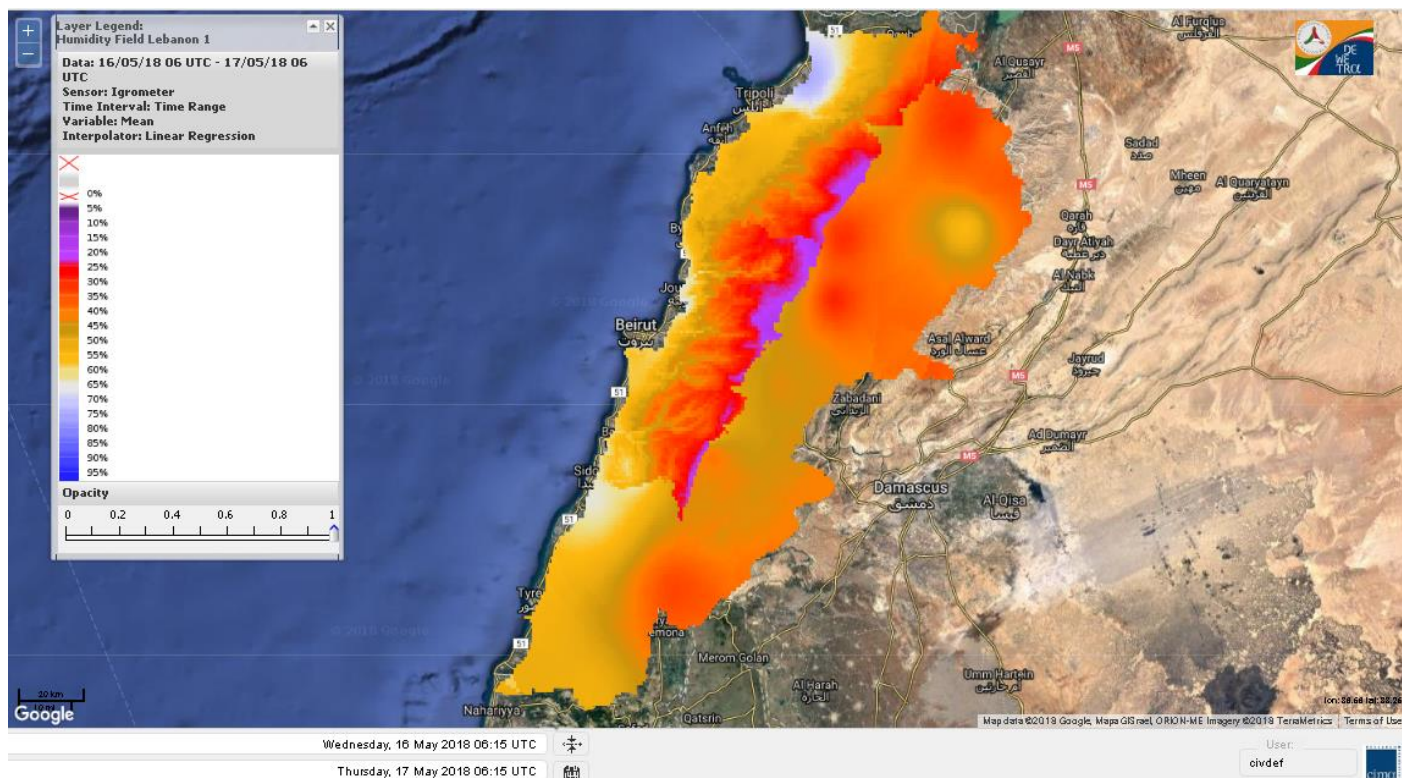

Lebanon humidity for Lebanon 17 May 2018