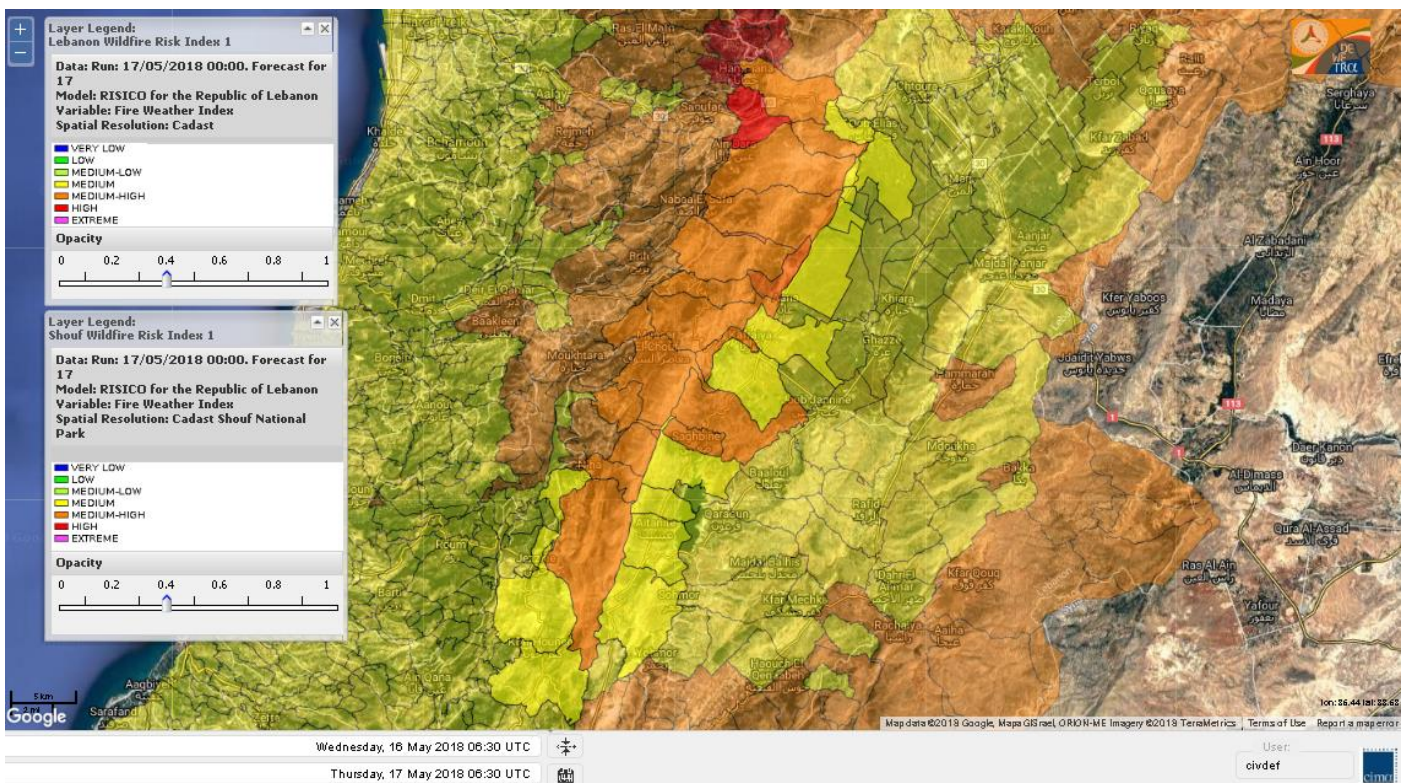

Shouf Biosphere Reserve Forecast for 17 May 2018