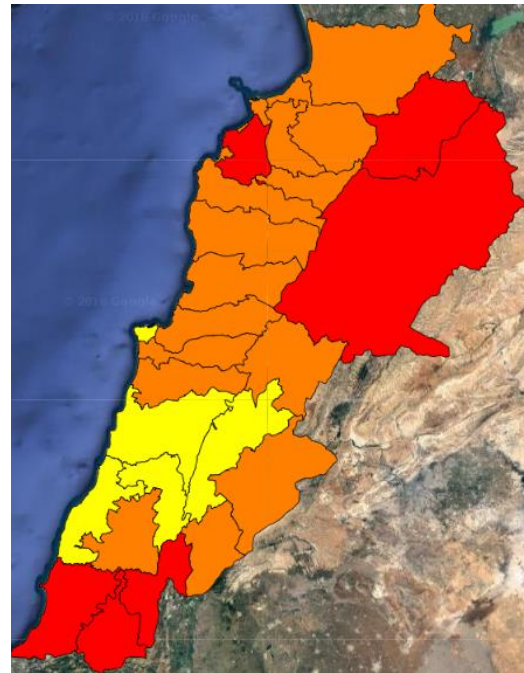

FIRE RISK INDEX

16 May 2018

17 May 2018

18 May 2018

19 May 2018

Layer Legend:
Lebanon Wildfire Risk Index 1

Data: Run: 17/05/2018 00:00. Forecast for 17

Model: RISICO for the Republic of Lebanon

Variable: Fire Weather Index

Spatial Resolution: Caza

- VERY LOW
- LOW
- MEDIUM-LOW
- MEDIUM
- MEDIUM-HIGH
- HIGH
- EXTREME