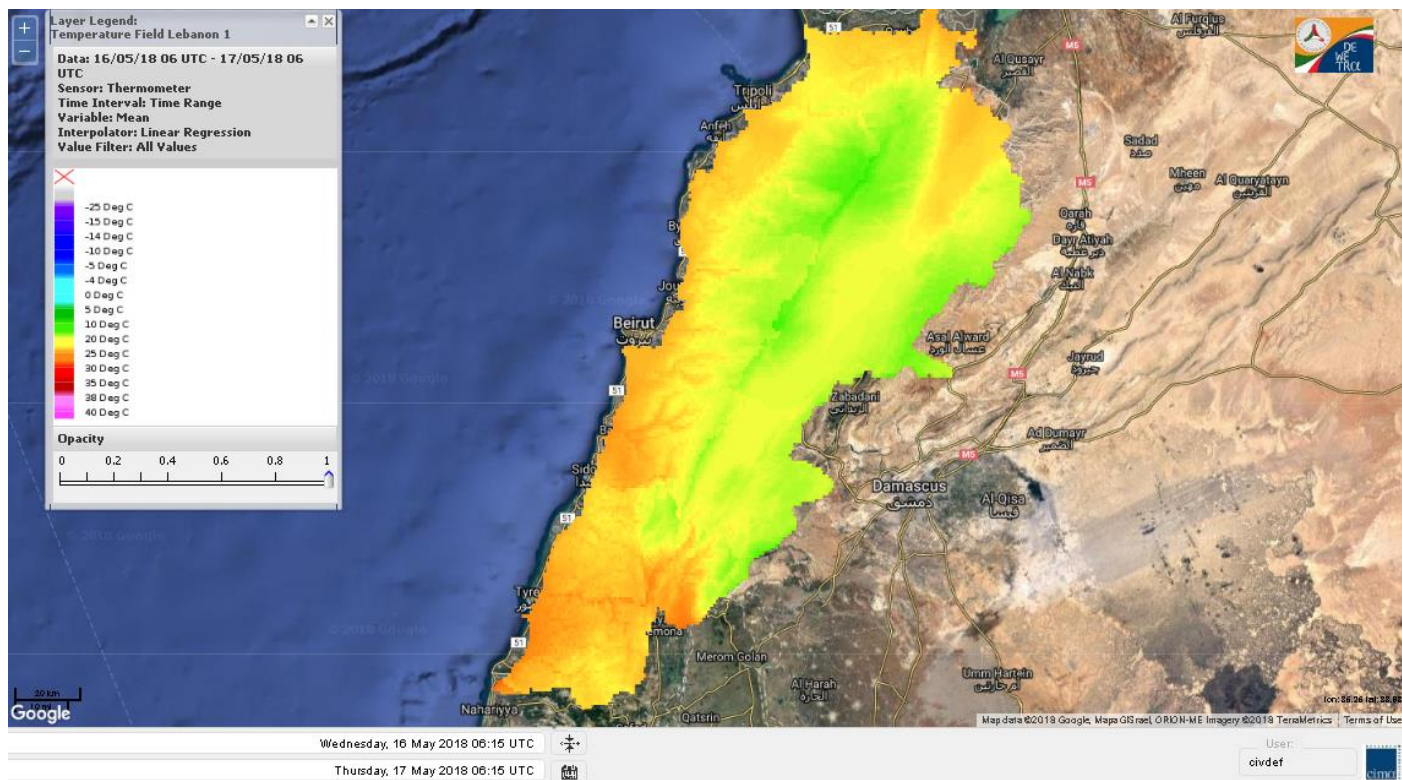

Lebanon temperature for Lebanon 17 May 2018