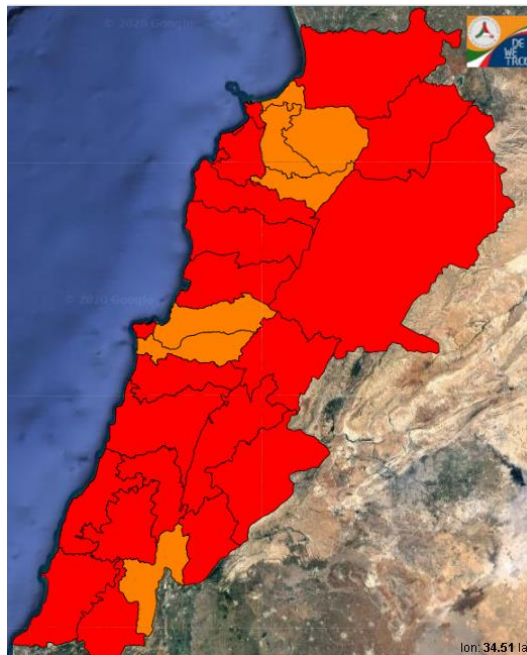

FIRE RISK INDEX

16 May 2020

17 May 2020

18 May 2020

19 May 2020

Layer Legend:
Lebanon Wildfire Risk Index 1

Data: Run: 17/05/2020 00:00. Forecast for 17
Model: RISICO for the Republic of Lebanon
Variable: Fire Weather Index
Spatial Resolution: Caza

- VERY LOW
- LOW
- MEDIUM-LOW
- MEDIUM
- MEDIUM-HIGH
- HIGH
- EXTREME