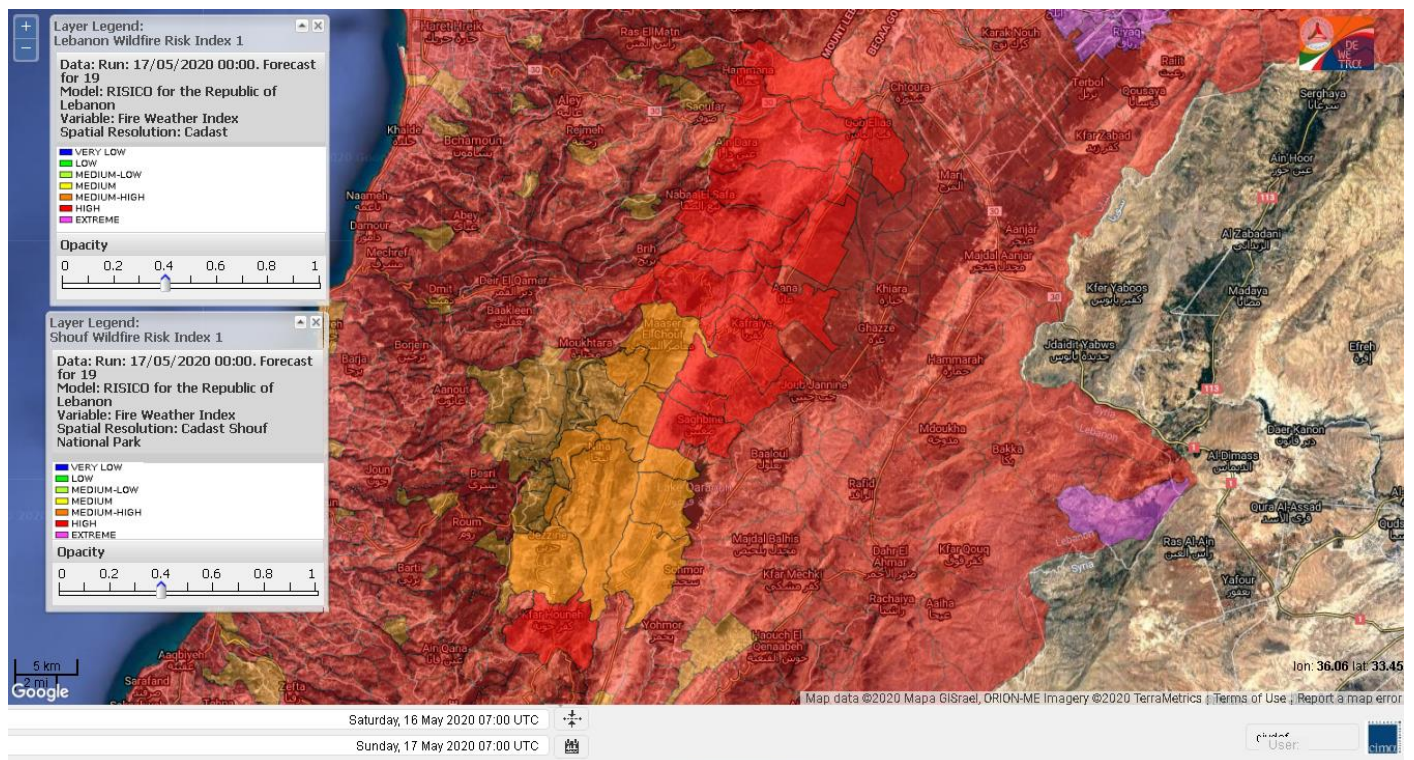

Shouf Biosphere Reserve Forecast for 19 May 2020