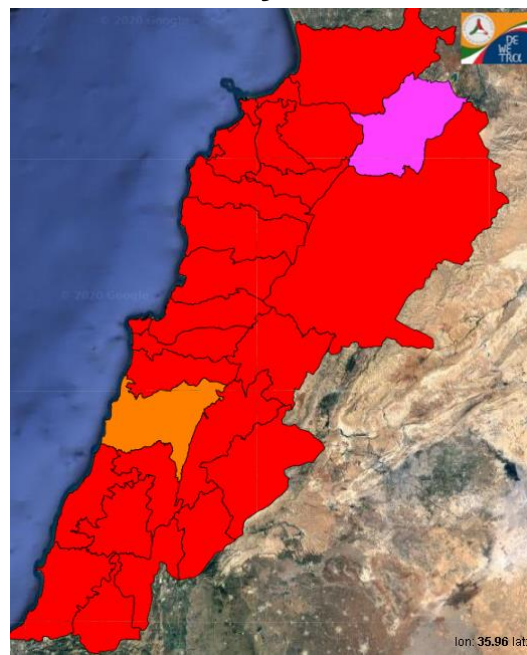

Beirut, 17 May 2020

FIRE RISK INDEX

16 May 2020

17 May 2020

18 May 2020

19 May 2020

Layer Legend:
Lebanon Wildfire Risk Index 1

Data: Run: 17/05/2020 00:00. Forecast for 17
Model: RISICO for the Republic of Lebanon
Variable: Fire Weather Index
Spatial Resolution: Caza