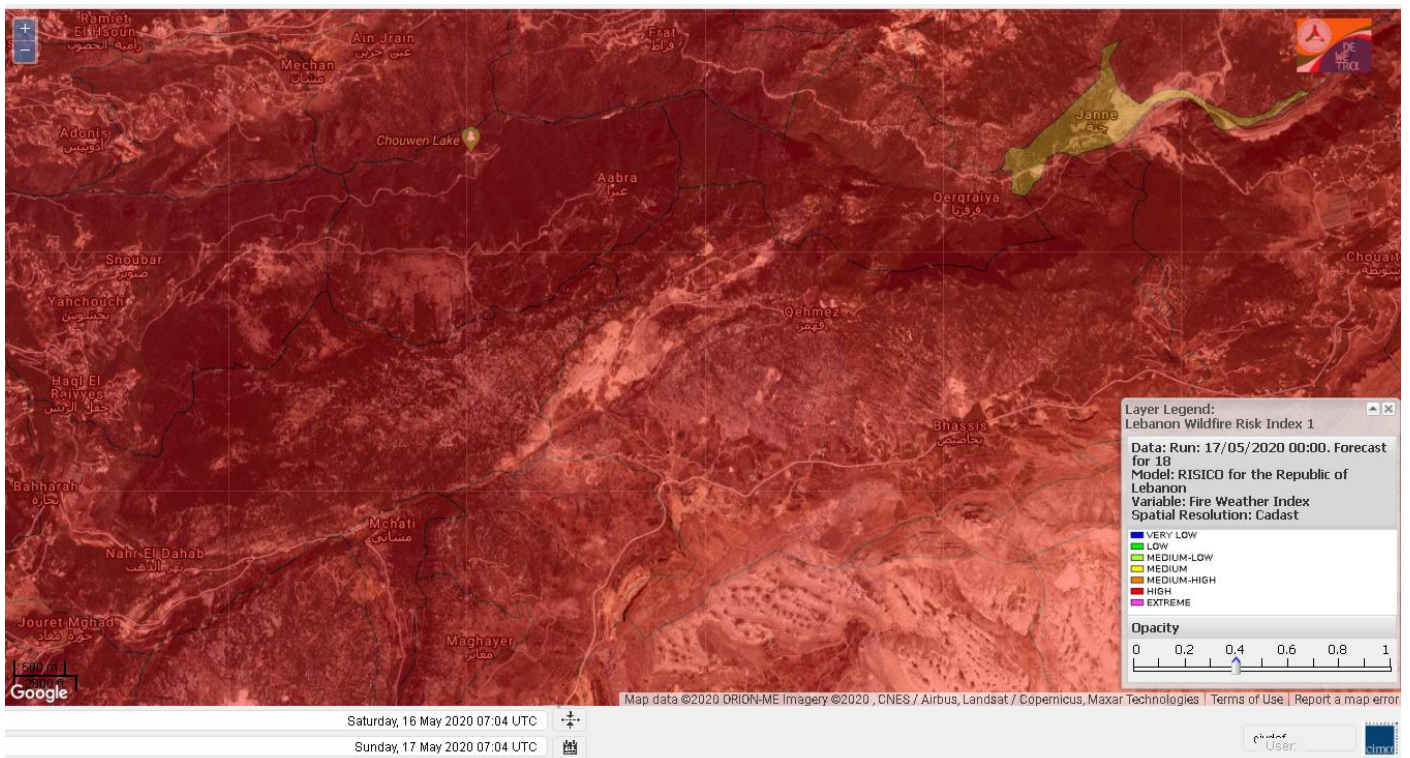

Jabal Moussa Reserve Forecast for 17 May 2020