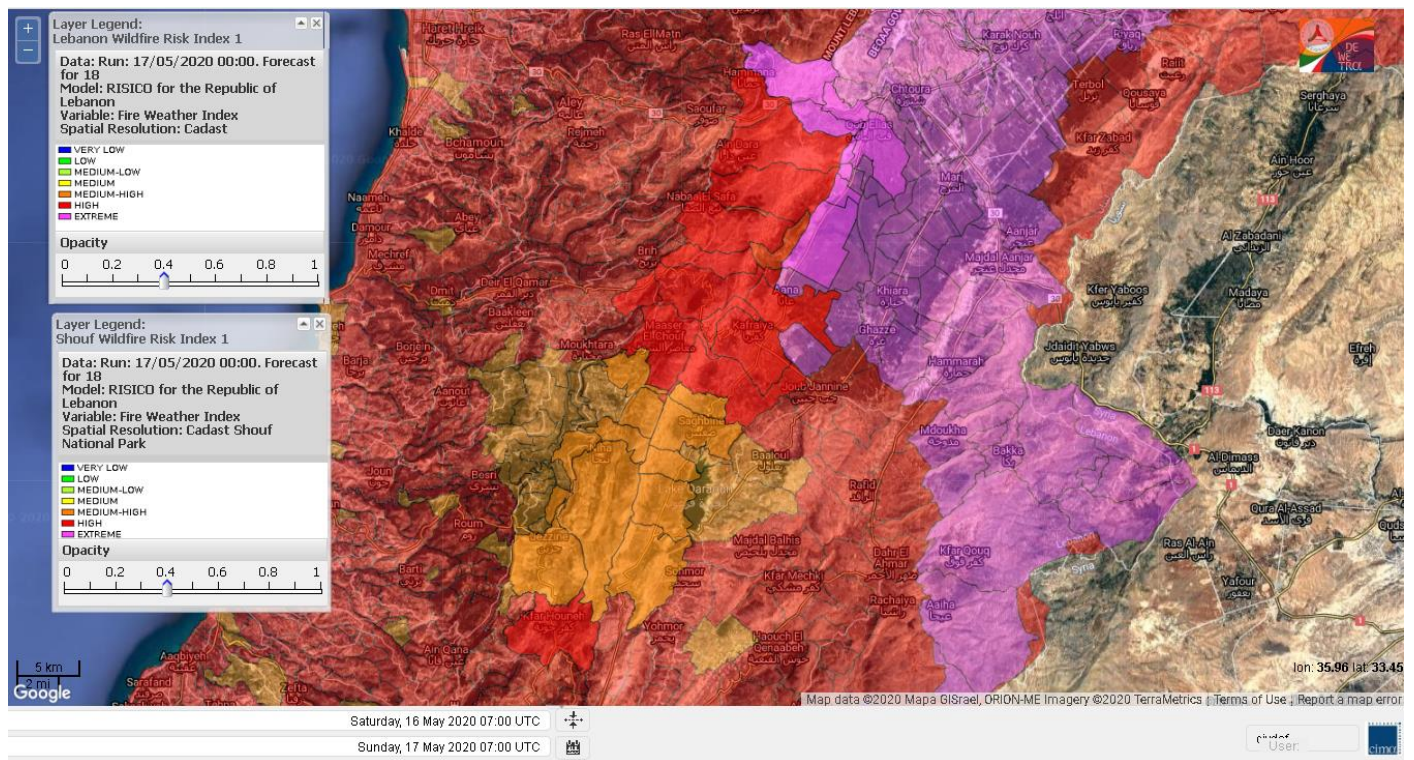

- VERY LOW
- LOW
- MEDIUM-LOW
- MEDIUM
- MEDIUM-HIGH
- HIGH
- EXTREME

Lebanon for 17 May 2020

Lebanon for 18 May 2020

Lebanon for 19 May 2020

Shouf Biosphere Reserve Forecast for 17 May 2020

Shouf Biosphere Reserve Forecast for 18 May 2020