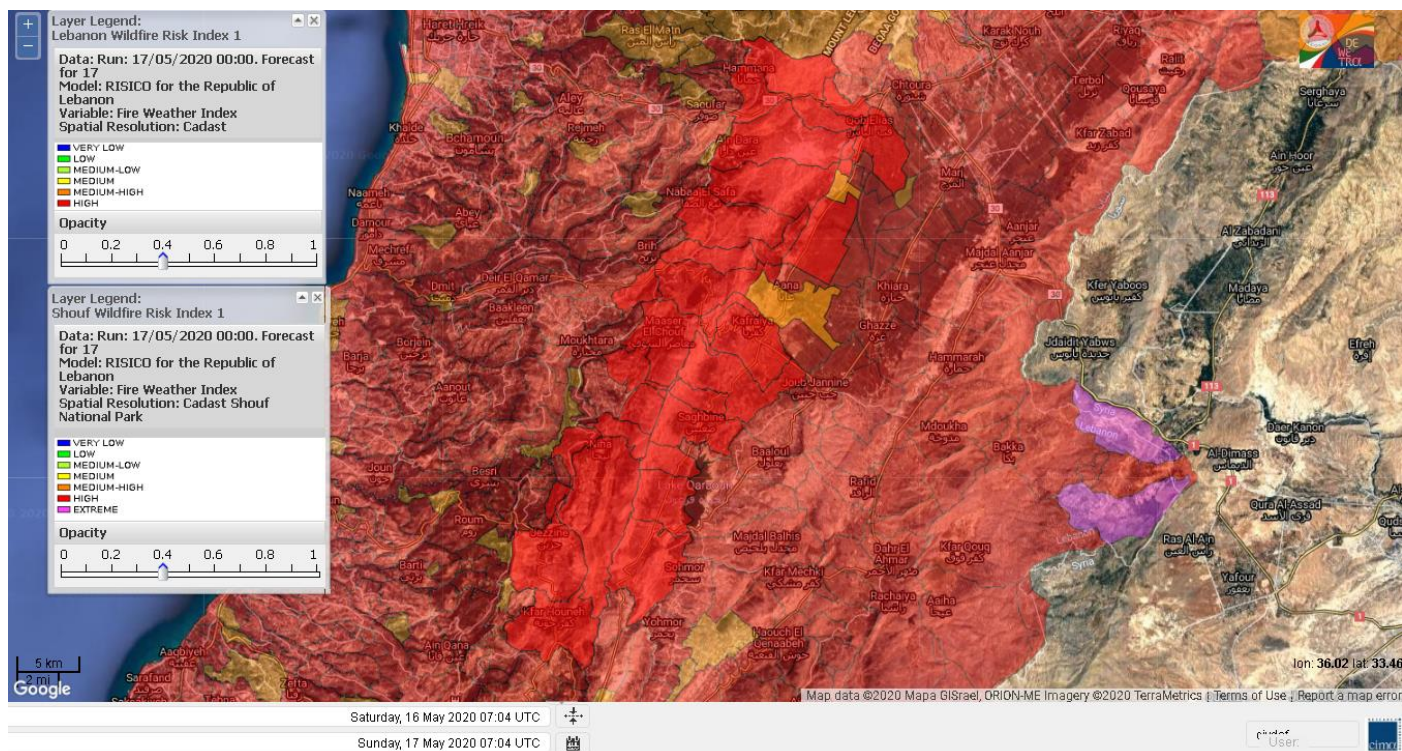

- VERY LOW
- LOW
- MEDIUM-LOW
- MEDIUM
- MEDIUM-HIGH
- HIGH
- EXTREME

Lebanon for 17 May 2020

Lebanon for 18 May 2020

Lebanon for 19 May 2020

Shouf Biosphere Reserve Forecast for 17 May 2020

Shouf Biosphere Reserve Forecast for 18 May 2020