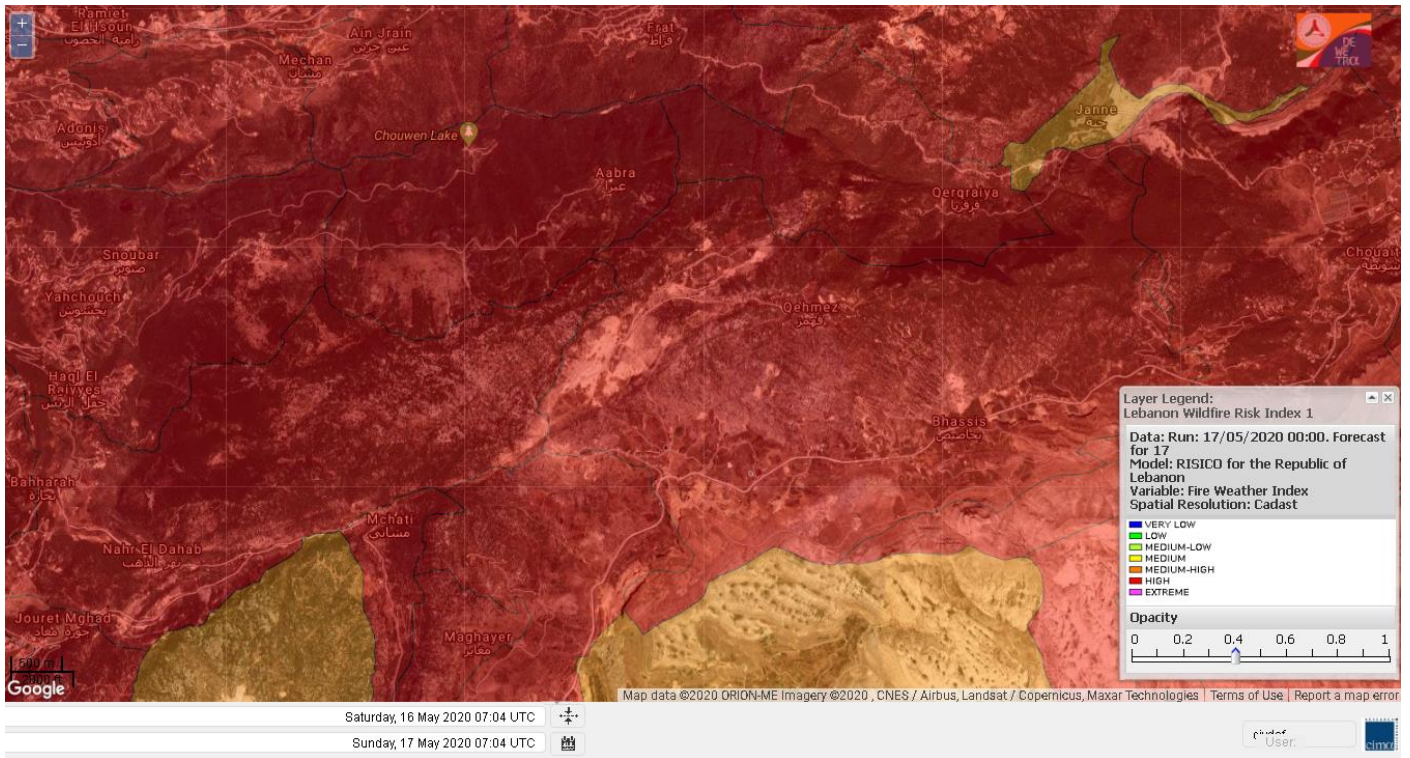

Jabal Moussa Reserve Forecast for 17 May 2020