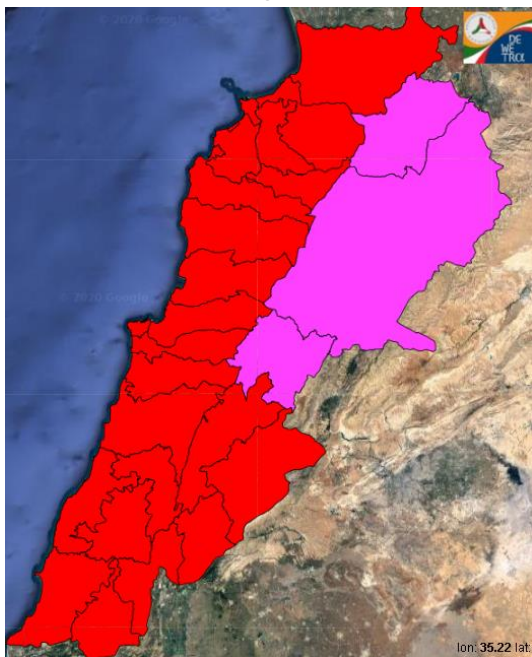

Beirut, 17 May 2020

FIRE RISK INDEX

16 May 2020

17 May 2020

18 May 2020

19 May 2020

Layer Legend:
Lebanon Wildfire Risk Index 1

Data: Run: 17/05/2020 00:00. Forecast for 17
Model: RISICO for the Republic of Lebanon
Variable: Fire Weather Index
Spatial Resolution: Caza