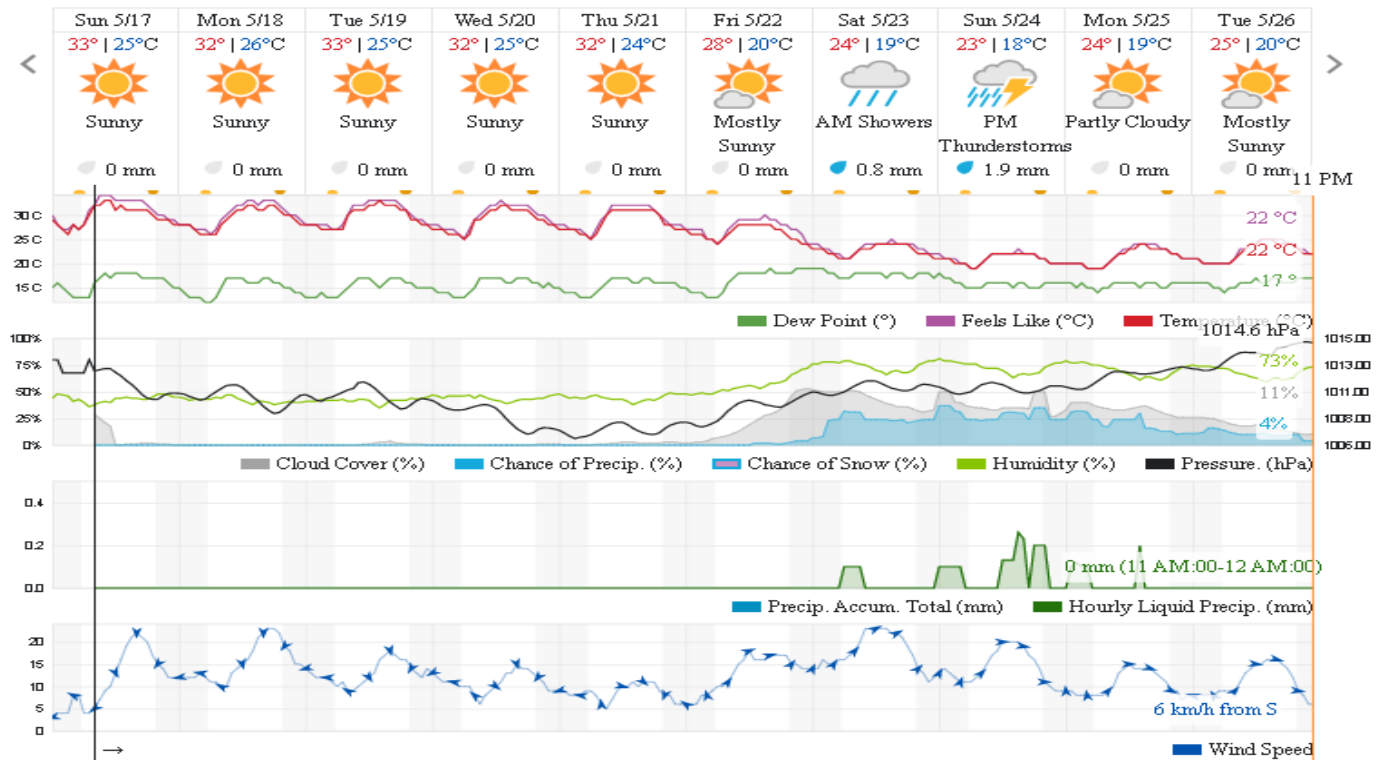

Beirut, Beirut Governorate, Lebanon 10-Day Weather Forecast

33° ACHRAFIEH, RIZK STATION | CHANGE

TODAY HOURLY 10-DAY CALENDAR HISTORY WUNDERMAP

Customize