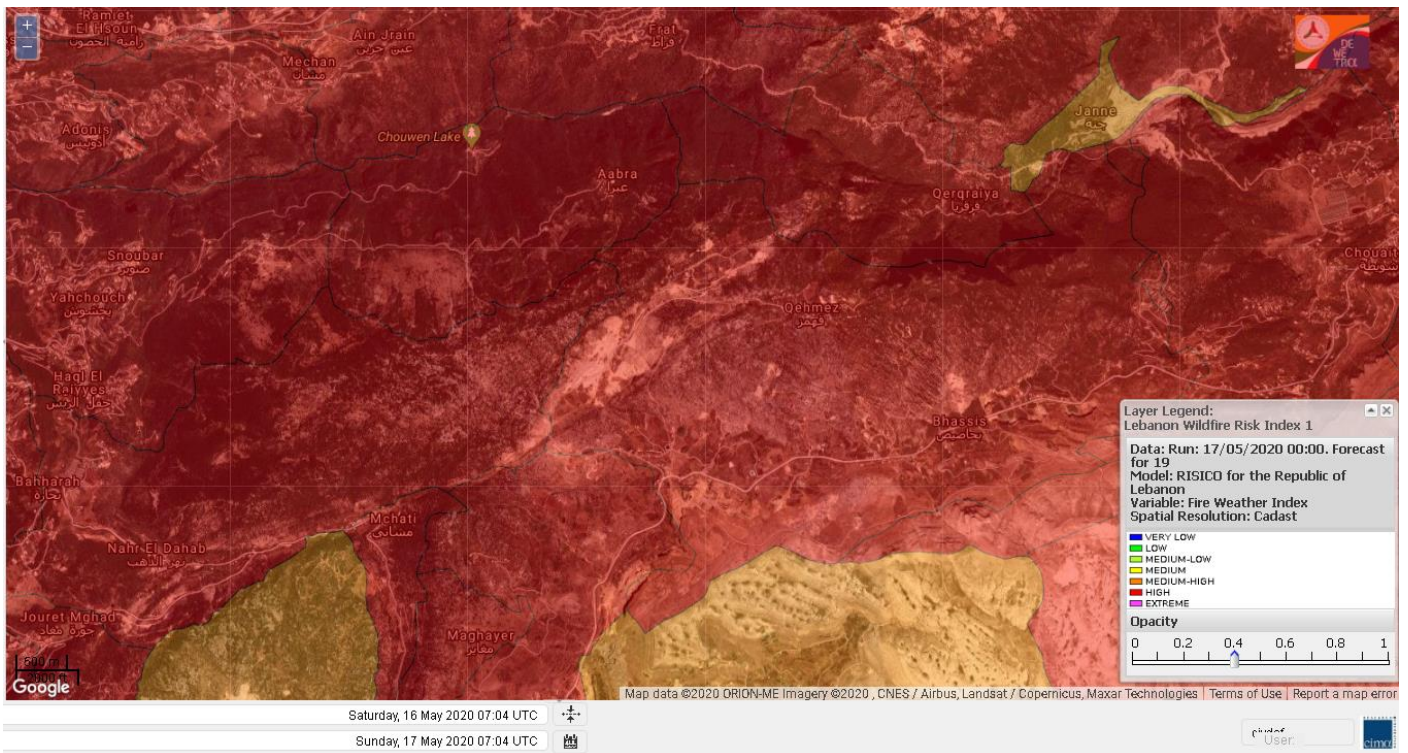

Shouf Biosphere Reserve Forecast for 19 May 2020

Jabal Moussa Reserve Forecast for 17 May 2020

Jabal Moussa Reserve Forecast for 17 May 2020

Jabal Moussa Reserve Forecast for 19 May 2020

Beirut, Beirut Governorate, Lebanon 10-Day Weather Forecast