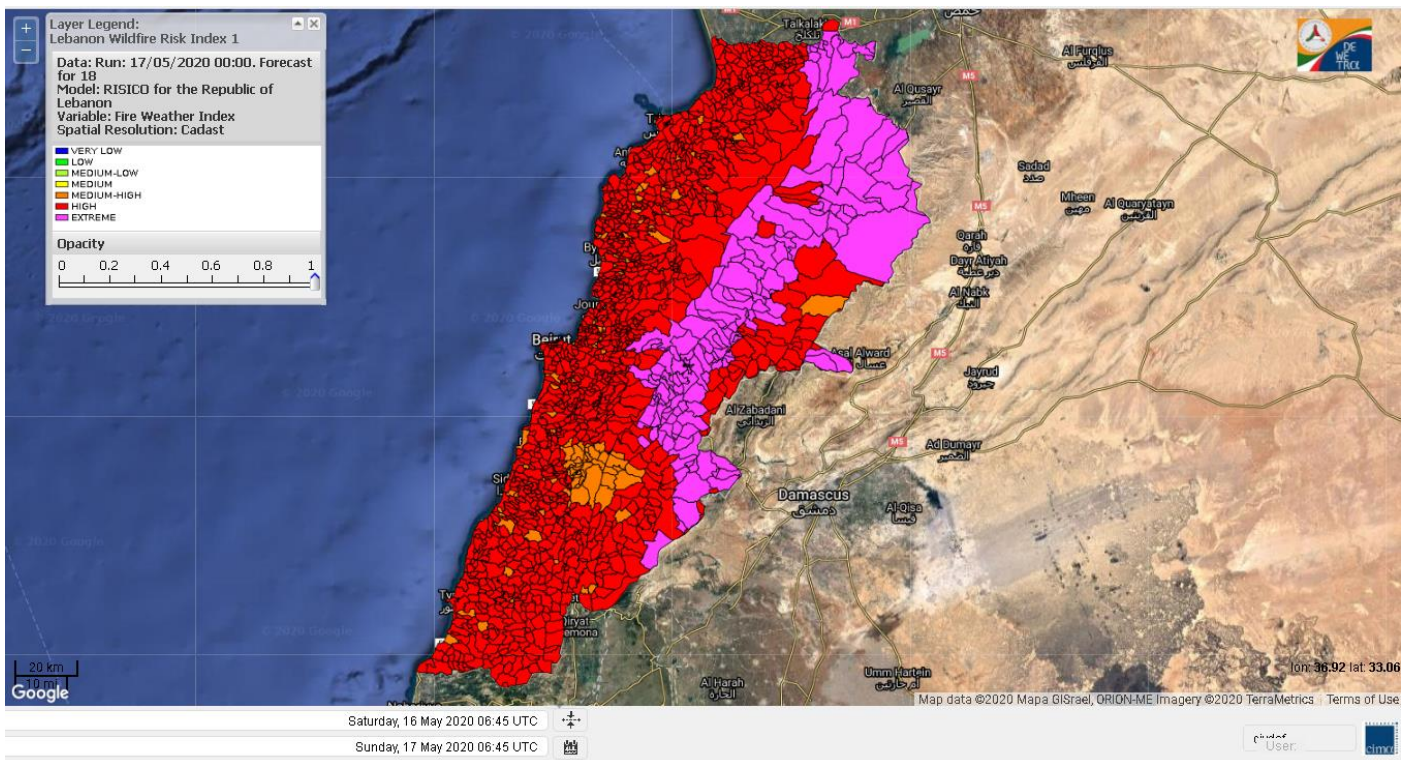

Lebanon for 18 May 2020