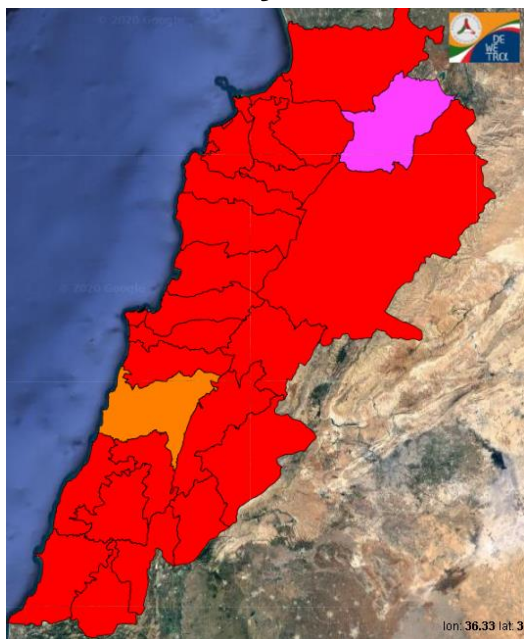

FIRE RISK INDEX

16 May 2020