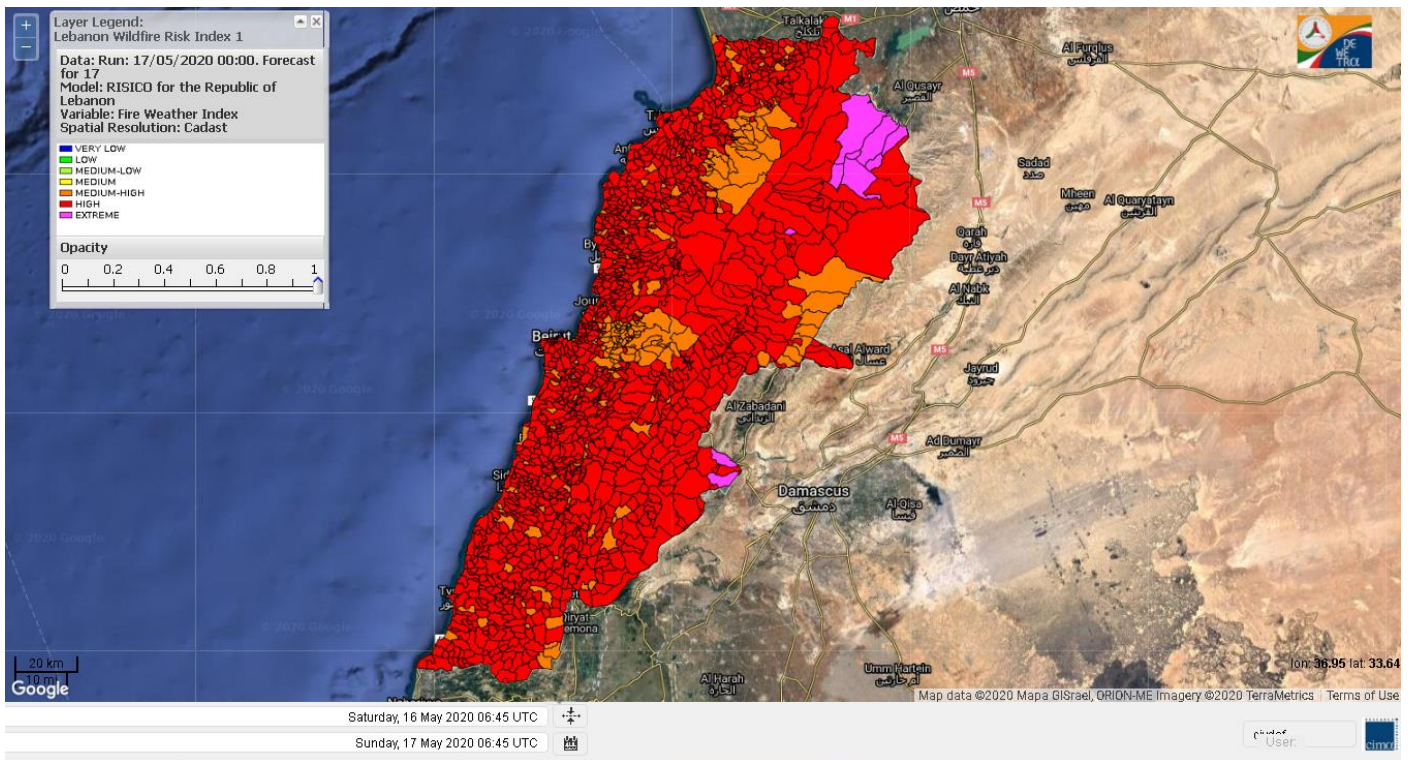

Lebanon for 17 May 2020