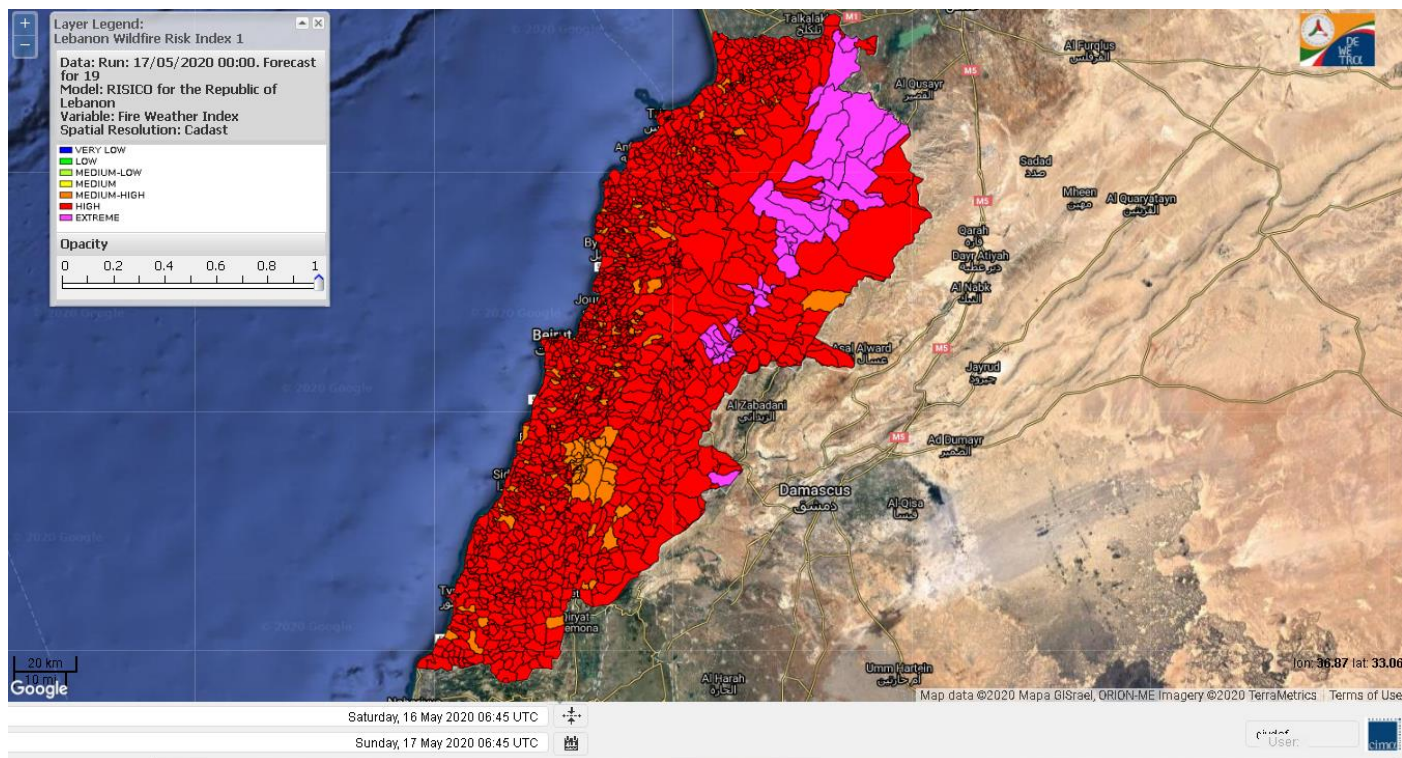

Lebanon for 19 May 2020