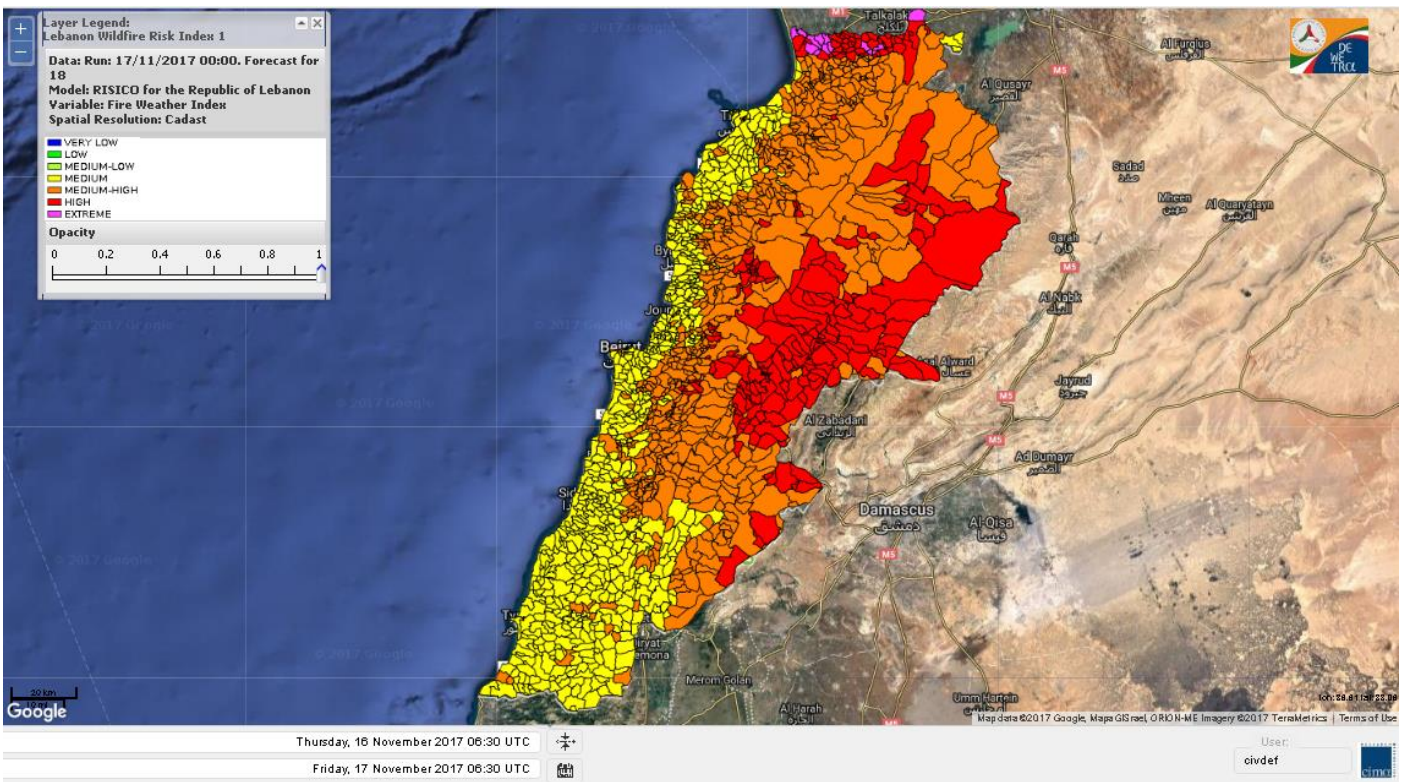

Lebanon for 18 Nov 2017