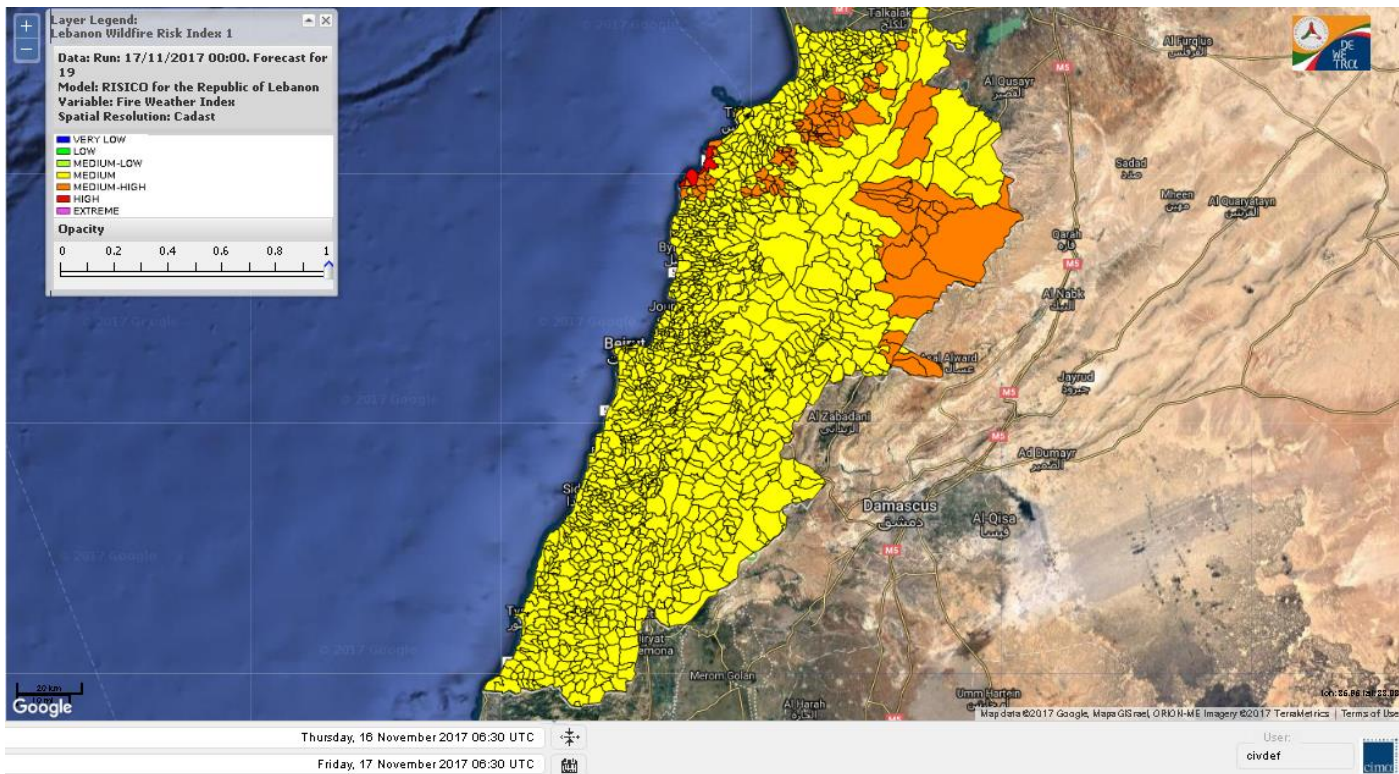

Lebanon for 19 Nov 2017