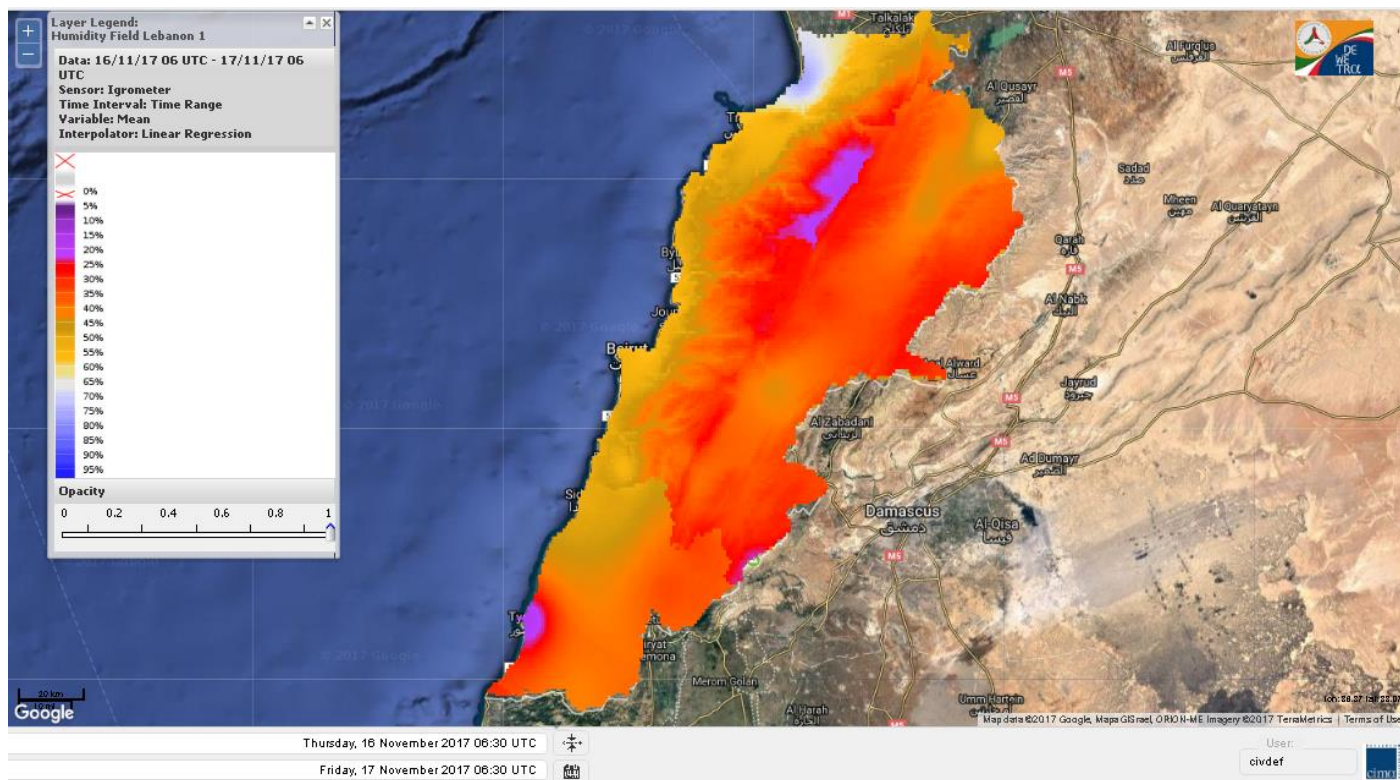

Lebanon humidity for Lebanon for 17 Nov 2017