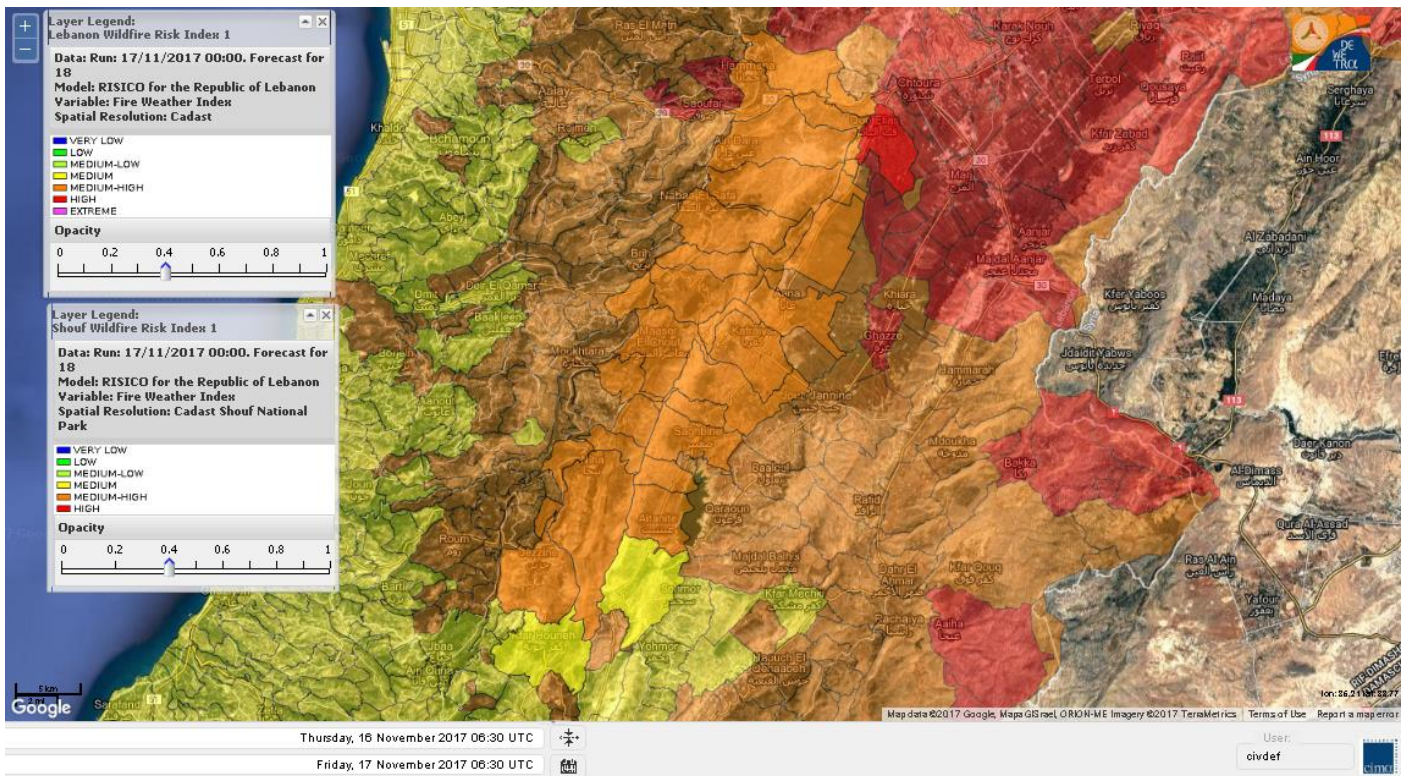

Shouf Biosphere Reserve Forecast for 18 Nov 2017