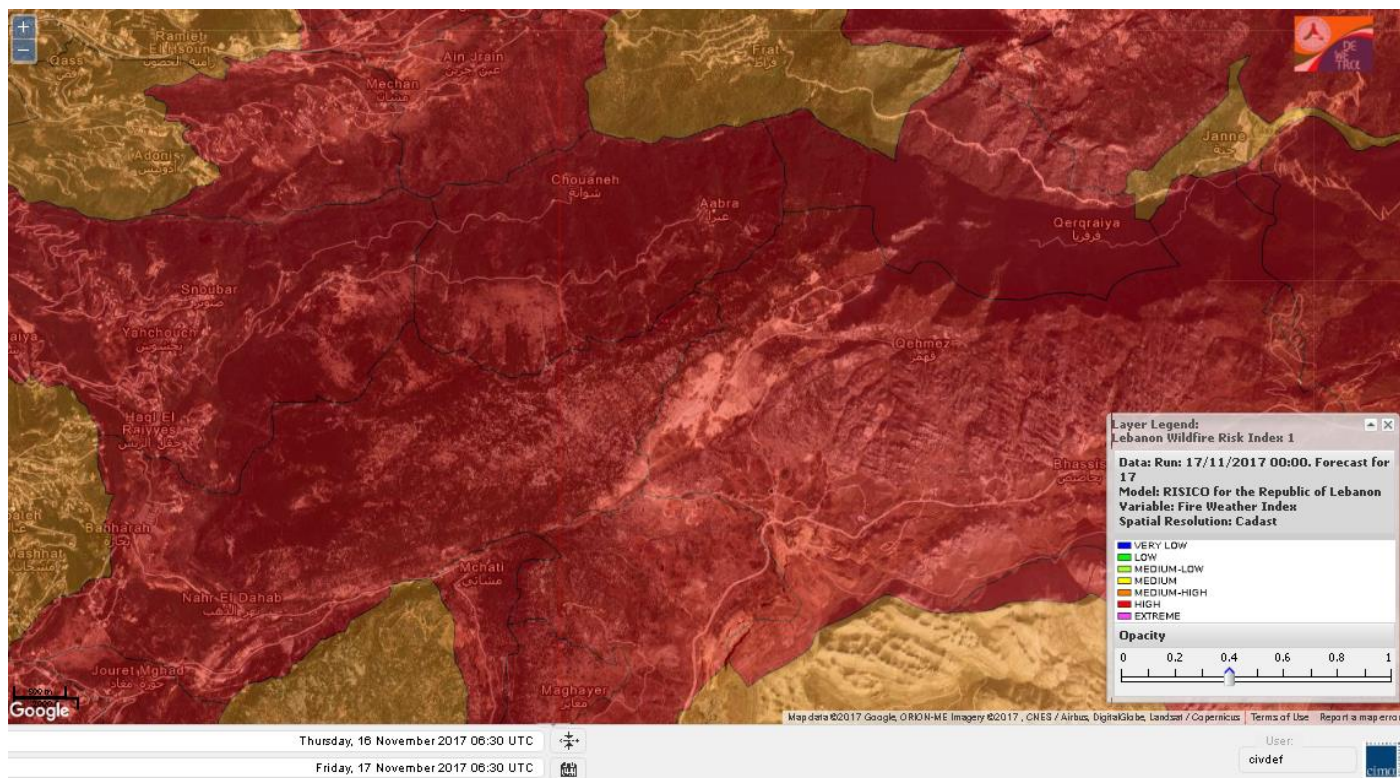

Lebanon for 19 Nov 2017

Shouf Biosphere Reserve Forecast for 17 Nov 2017

Shouf Biosphere Reserve Forecast for 18 Nov 2017

Shouf Biosphere Reserve Forecast for 19 Nov 2017

Jabal Moussa Reserve Forecast for 17 Nov 2017