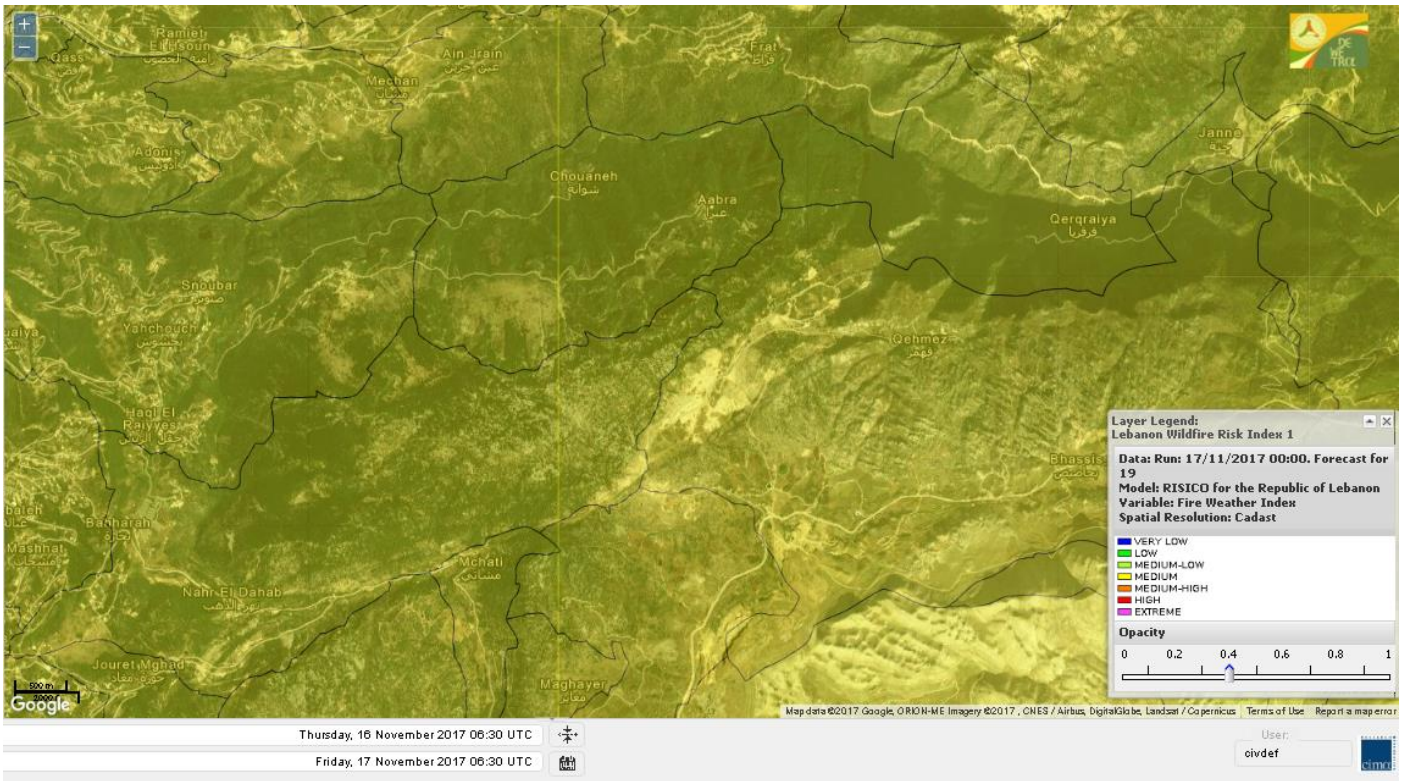

Jabal Moussa Reserve Forecast for 19 Nov 2017