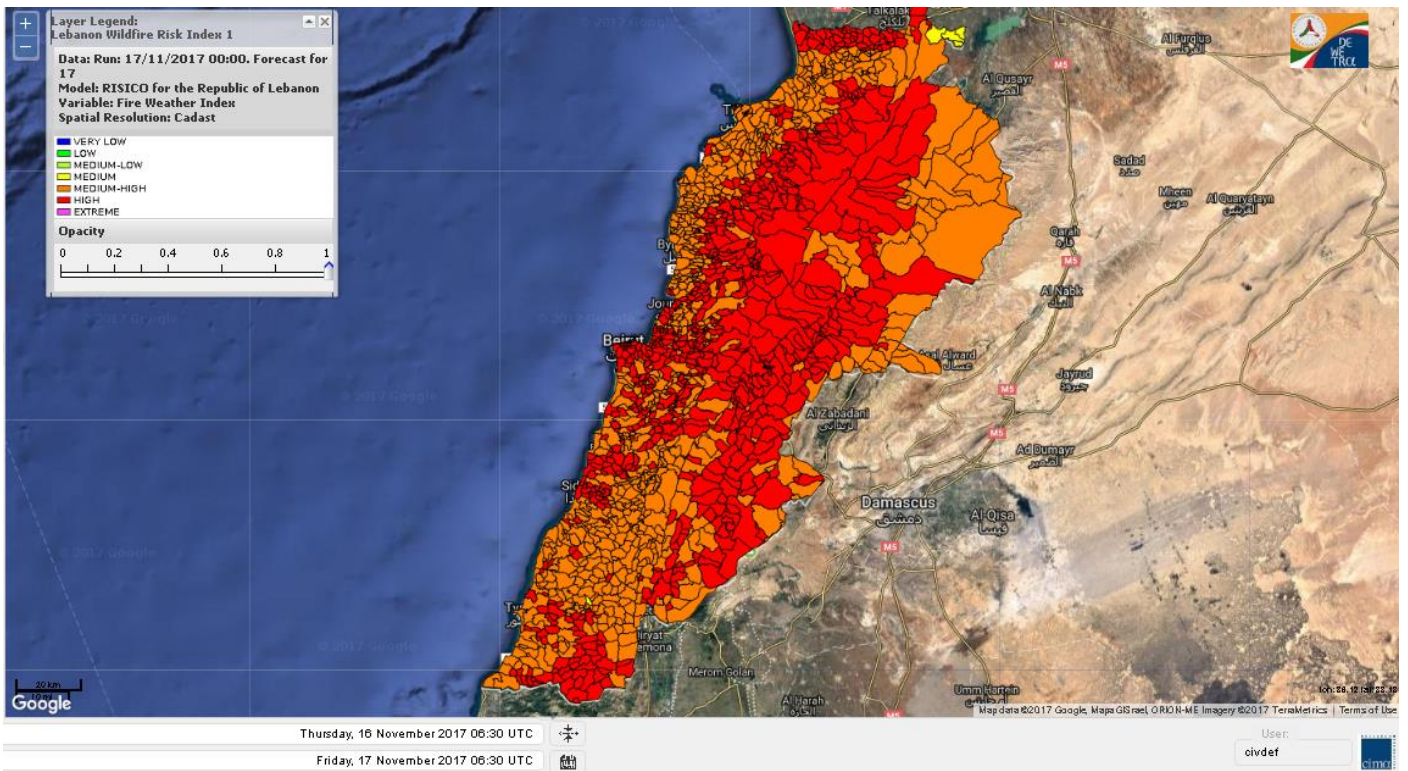

Lebanon for 17 Nov 2017