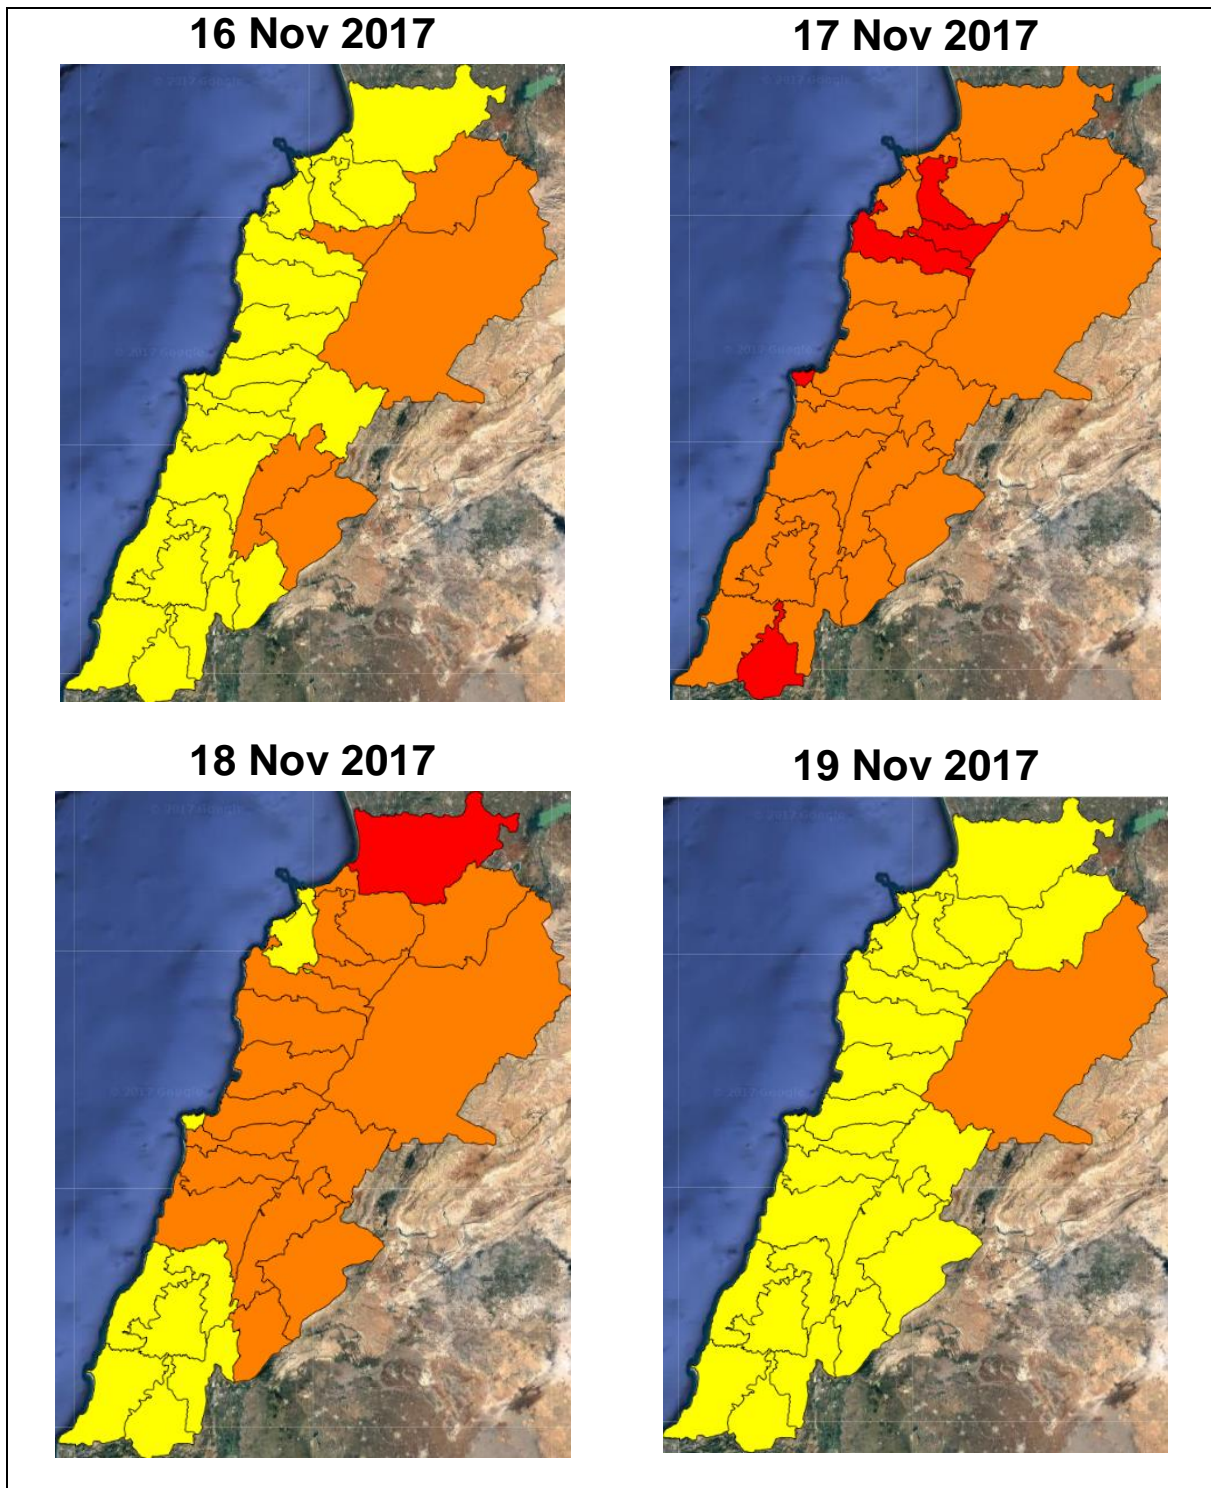

FIRE RISK INDEX

Layer Legend:
Lebanon Wildfire Risk Index 1

Data: Run: 17/11/2017 00:00. Forecast for 17

Model: RISICO for the Republic of Lebanon

Variable: Fire Weather Index

Spatial Resolution: Caza

- VERY LOW
- LOW
- MEDIUM-LOW
- MEDIUM
- MEDIUM-HIGH
- HIGH
- EXTREME