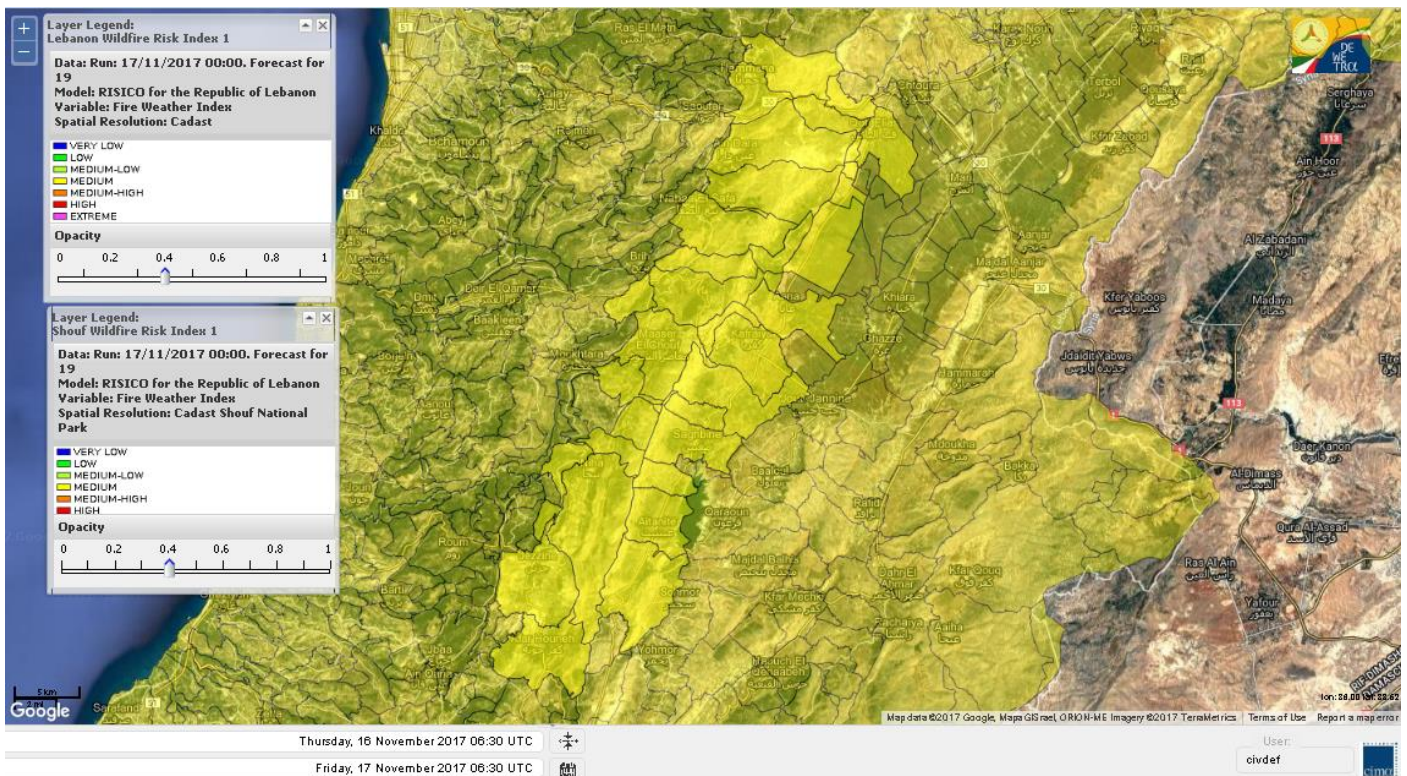

Lebanon for 19 Nov 2017

Shouf Biosphere Reserve Forecast for 17 Nov 2017

Shouf Biosphere Reserve Forecast for 18 Nov 2017

Shouf Biosphere Reserve Forecast for 19 Nov 2017

Jabal Moussa Reserve Forecast for 17 Nov 2017