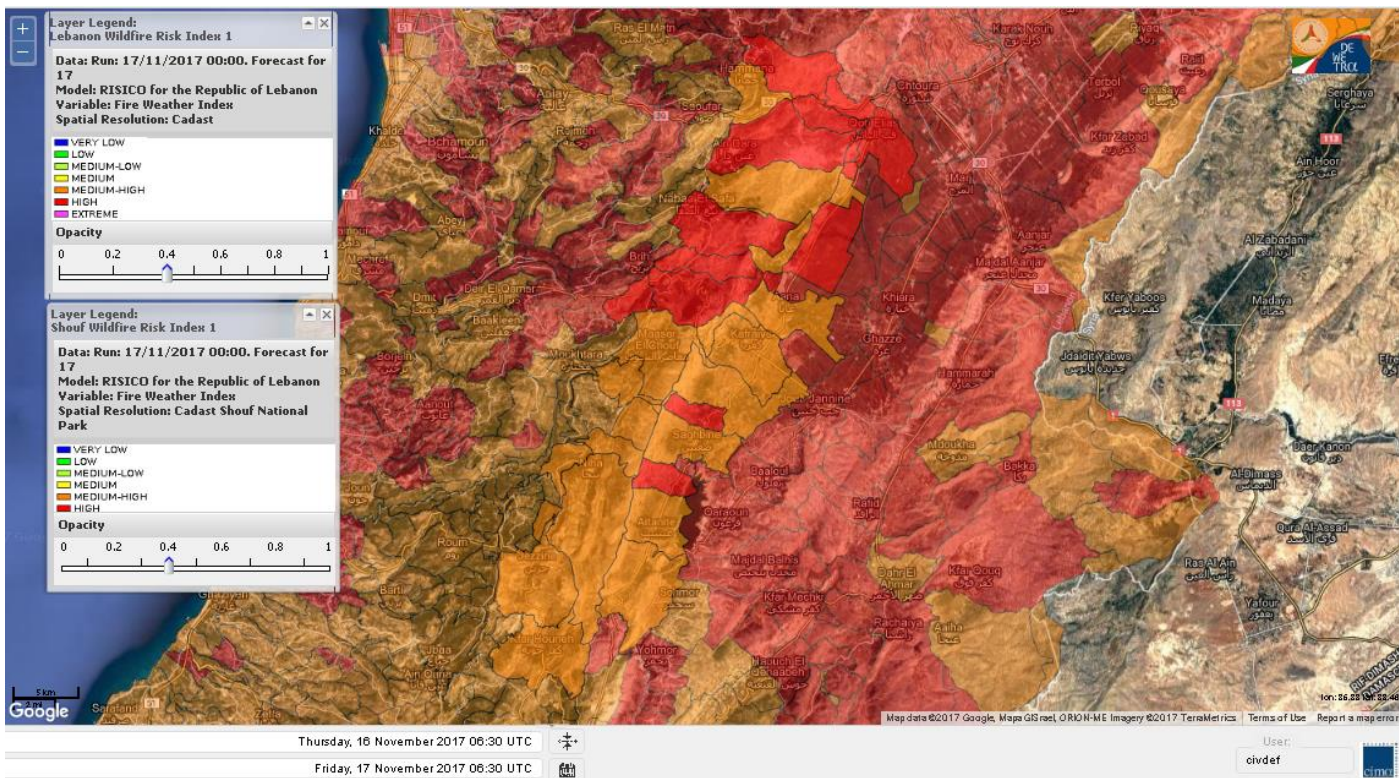

Shouf Biosphere Reserve Forecast for 17 Nov 2017