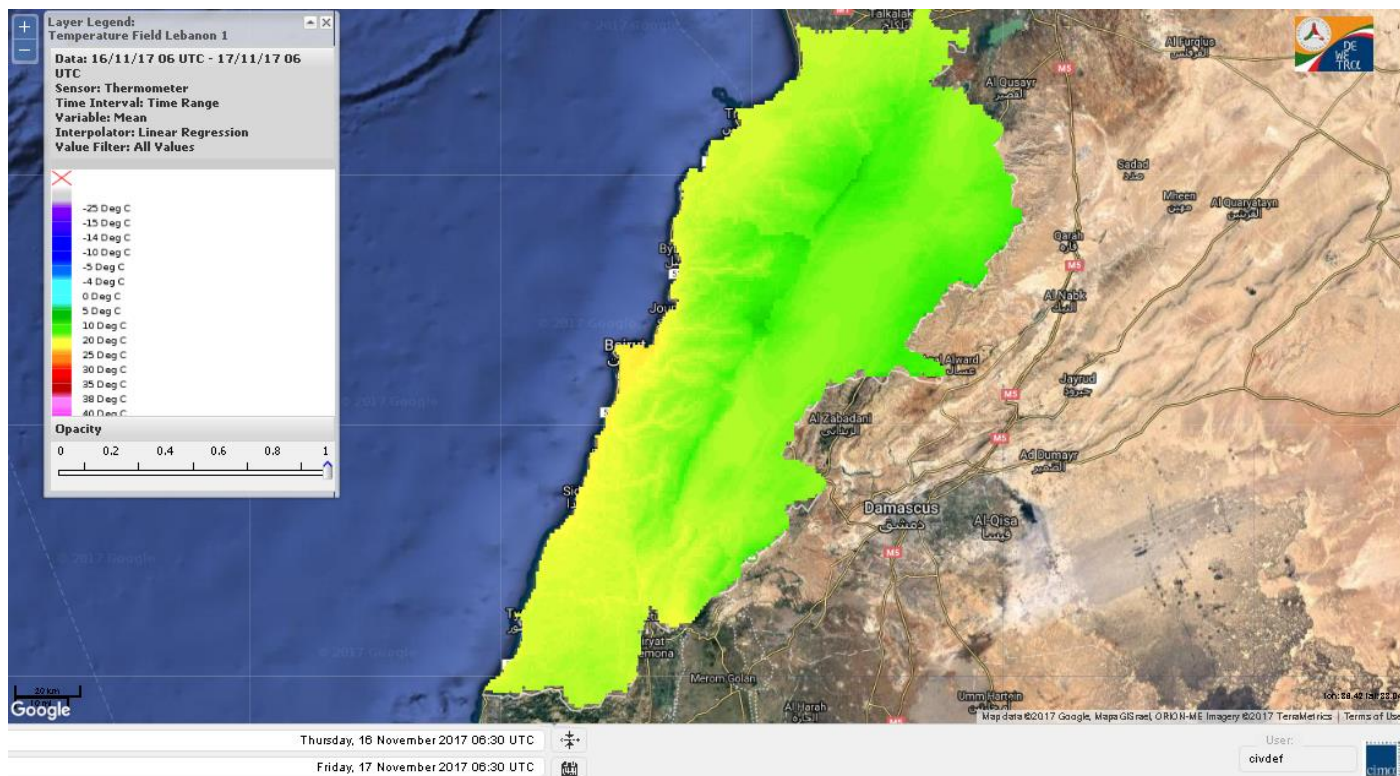

Lebanon temperature for Lebanon for 17 Nov 2017