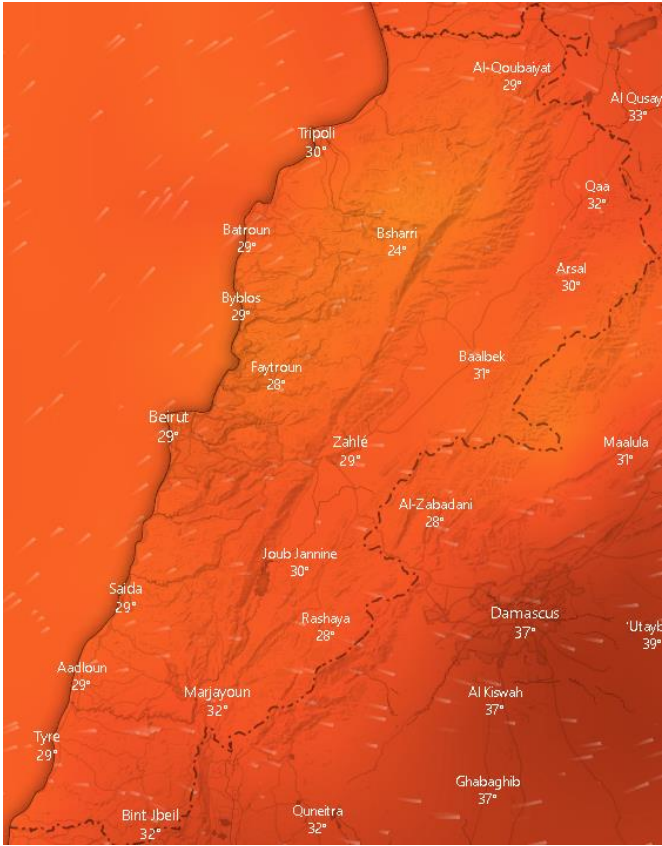

Lebanon for 18 September 2020