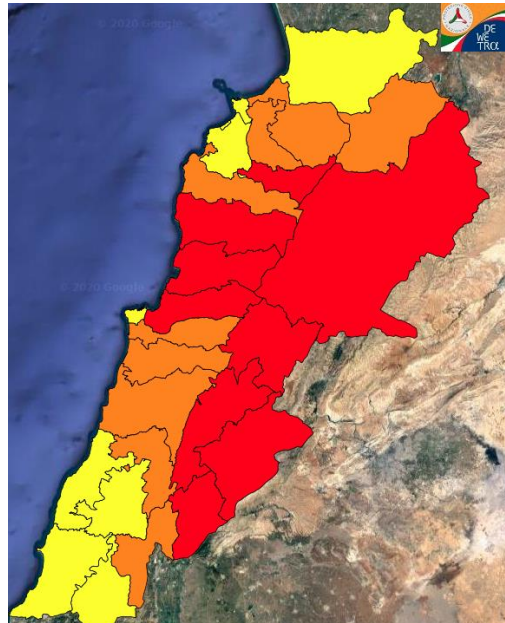

17 September 2020