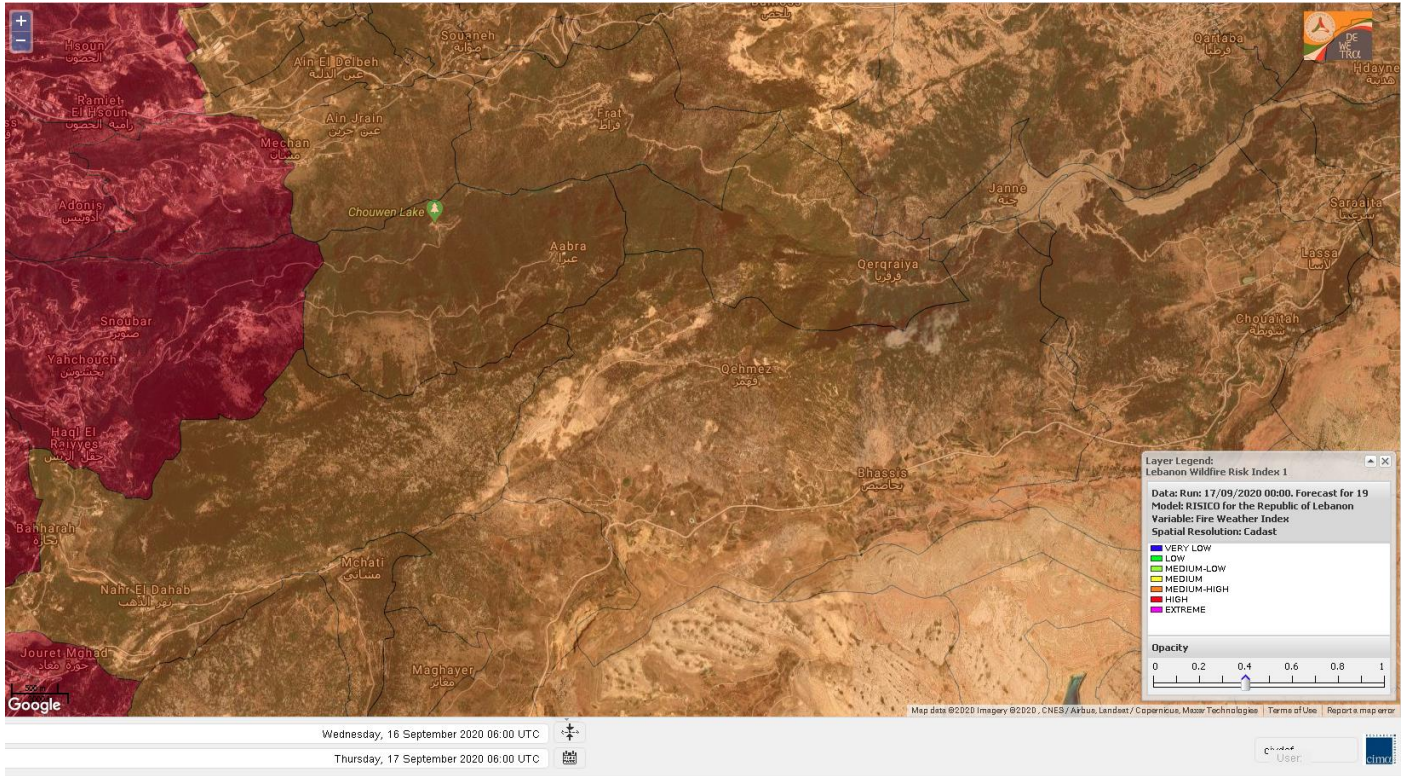

Jabal Moussa Reserve Forecast for 19 September 2020