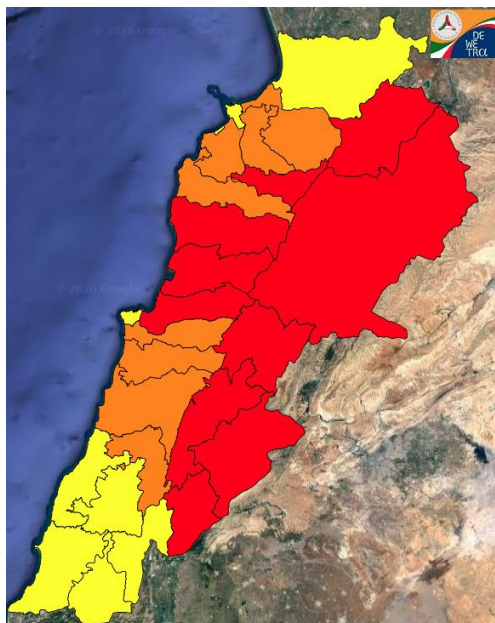

FIRE RISK INDEX

16 September 2020