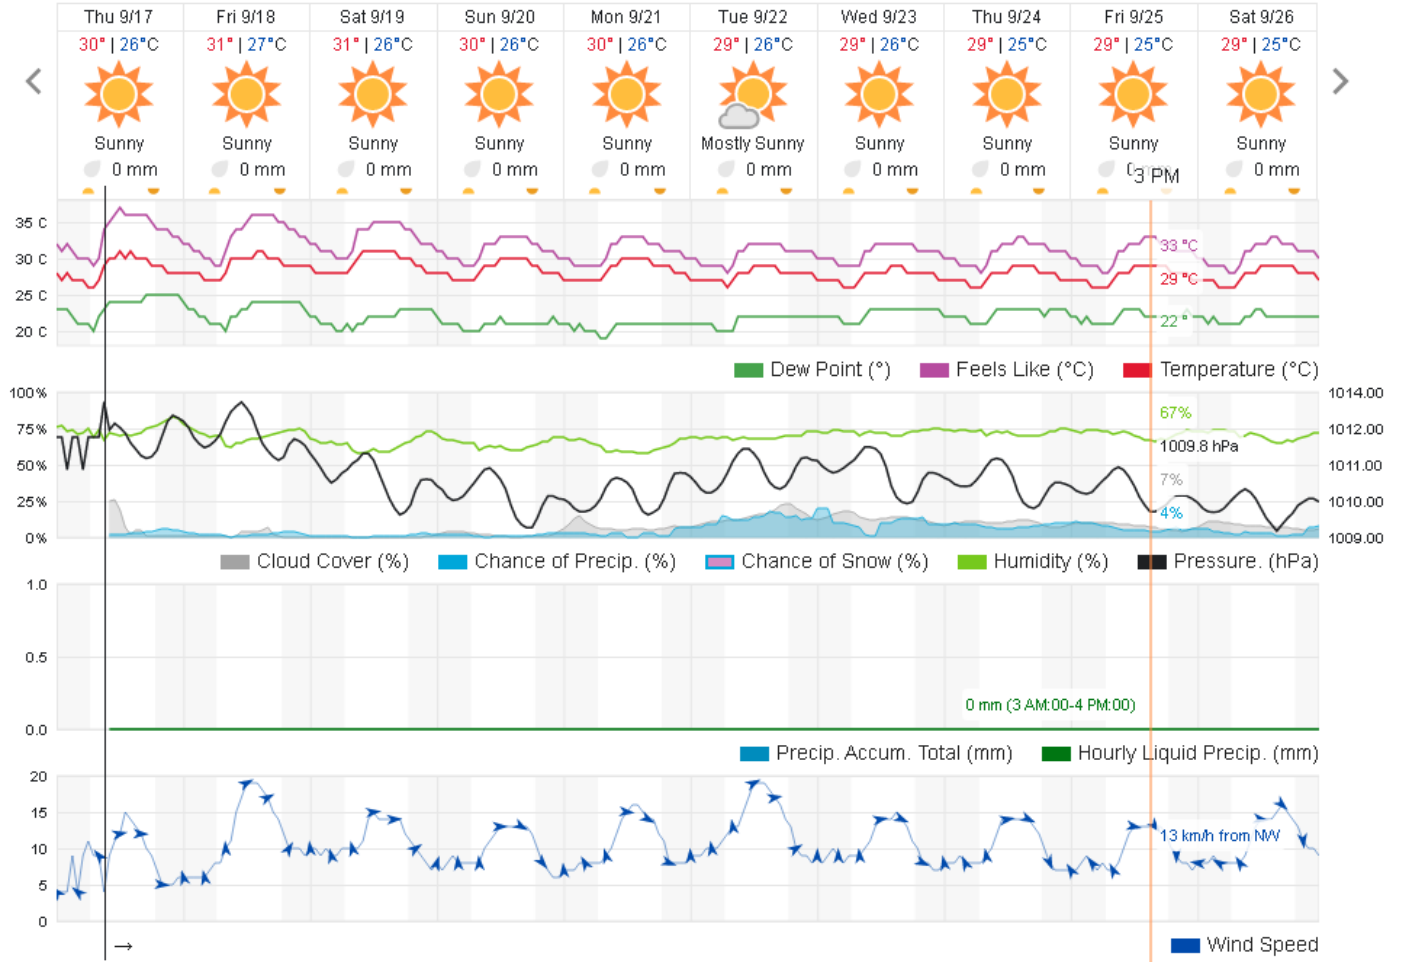

Beirut, Beirut, Lebanon 10-Day Weather Forecast

30° ACHRAFIEH,RIZK STATION | [CHANGE](#)

TODAY

HOURLY

10-DAY

CALENDAR

HISTORY

WUNDERMAP

Customize

Nord

Koura

Municipality	17-Sep	18-Sep	19-Sep	Municipality	17-Sep	18-Sep	19-Sep	Municipality	17-Sep	18-Sep	19-Sep
Aaba	MH	H	MH	Afsaddiq	MH	MH	MH	Ain Ekrine	M	MH	MH
Amioun	MH	MH	MH	Anfeh	M	MH	MH	Badbhoun	M	MH	MH
Barghoun	M	H	MH	Barsa	M	H	H	Batroumine	M	H	MH
Bdebba	M	H	MH	Bechmizzine	MH	MH	MH	Bednayel El-Koura	M	H	H
Bhabbouch El-Koura	MH	MH	MH	Bkeftine	M	MH	H	Bnehran	MH	MH	MH
Bqaiiaa El-Koura	M	H	MH	Bsarma	MH	H	MH	Btaaboura	M	MH	MH
Bterram	MH	H	MH	Btouratij	M	H	MH	Bziza	MH	MH	MH
Dar Beehtar	MH	H	H	Dar Chmezzine	MH	MH	MH	Deddeh	M	H	H
Deir El-Balamand	M	H	MH	Fih	M	H	H	Hraiche	M	MH	MH
Ijdaabrine	M	MH	MH	Kaftoun	MH	MH	MH	Kefraya El-Koura	M	MH	MH
Kfarakka	MH	MH	MH	Kfarhata	M	MH	MH	Kfarhazir	M	MH	MH