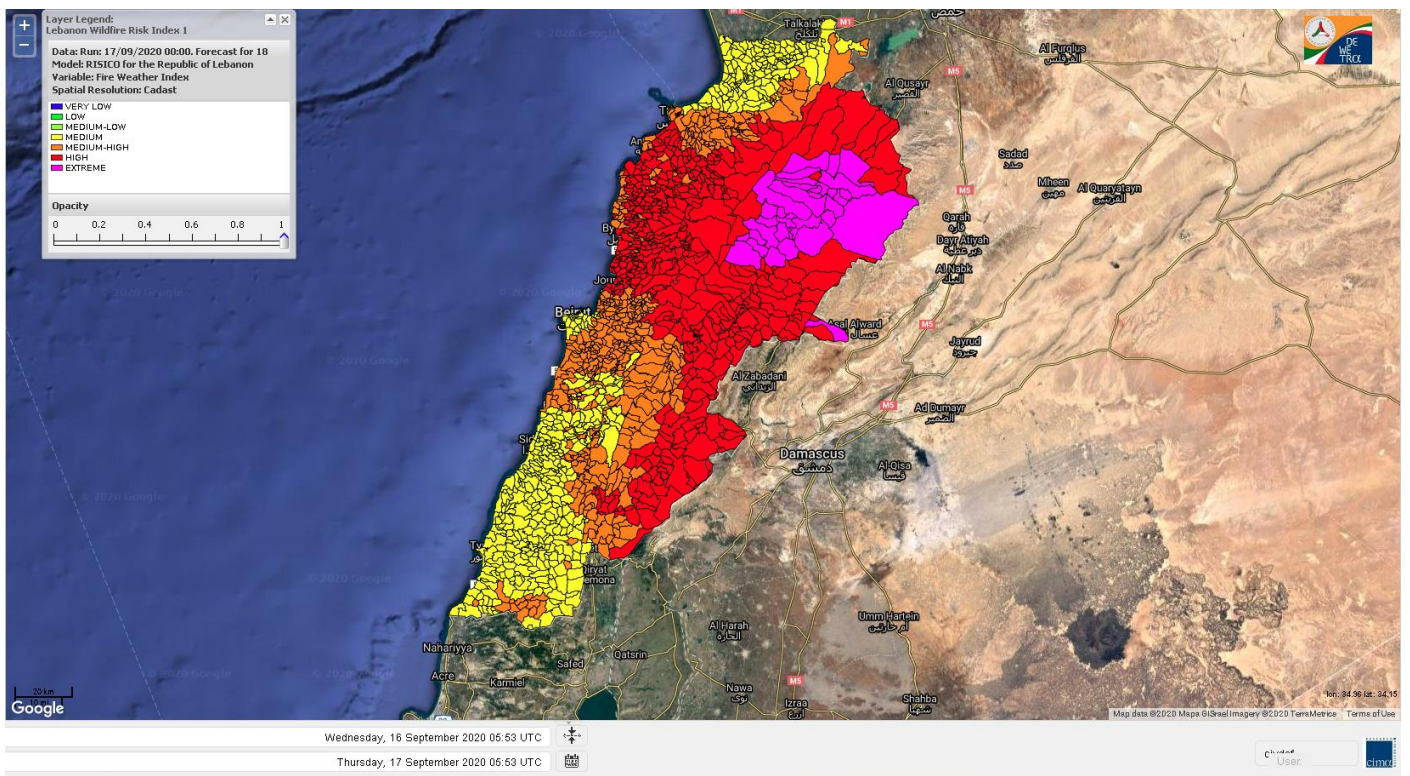

Lebanon for 18 September 2020