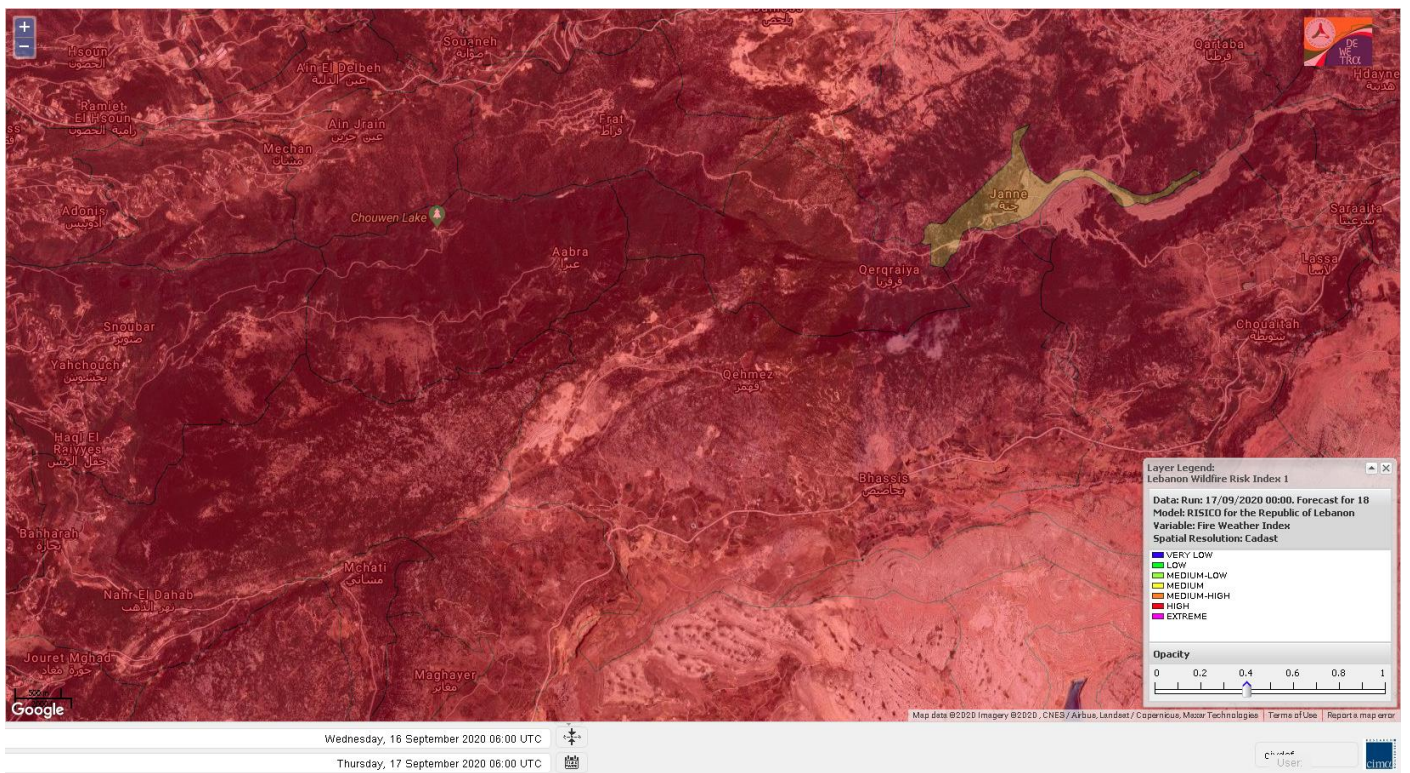

Jabal Moussa Reserve Forecast for 18 September 2020