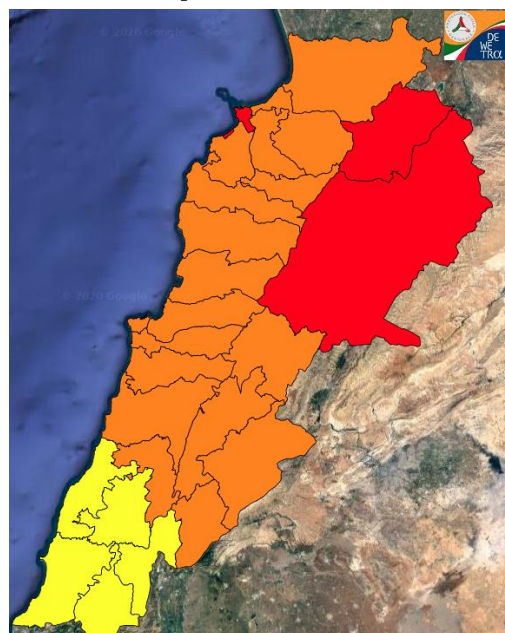

Beirut, 17 September 2020

FIRE RISK INDEX

16 September 2020

17 September 2020

18 September 2020

19 September 2020

Layer Legend:
Lebanon Wildfire Risk Index 1

Data: Run: 17/09/2020 00:00. Forecast for 17
Model: RISICO for the Republic of Lebanon
Variable: Fire Weather Index
Spatial Resolution: Caza