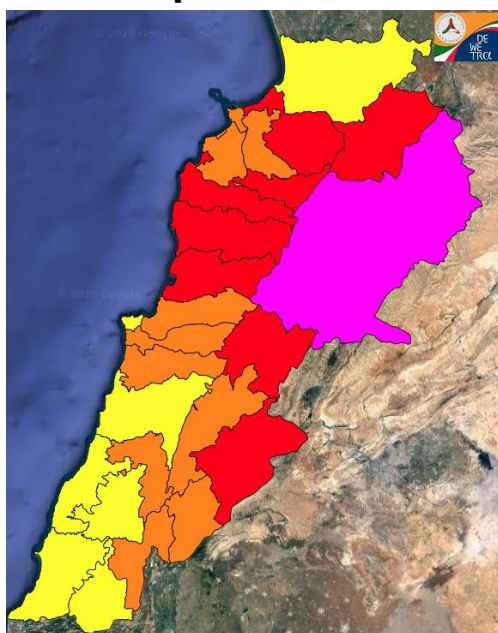

Beirut, 17 September 2020

FIRE RISK INDEX

16 September 2020

17 September 2020

18 September 2020

19 September 2020

Layer Legend:
Lebanon Wildfire Risk Index 1

Data: Run: 17/09/2020 00:00. Forecast for 17
Model: RISICO for the Republic of Lebanon
Variable: Fire Weather Index
Spatial Resolution: Caza