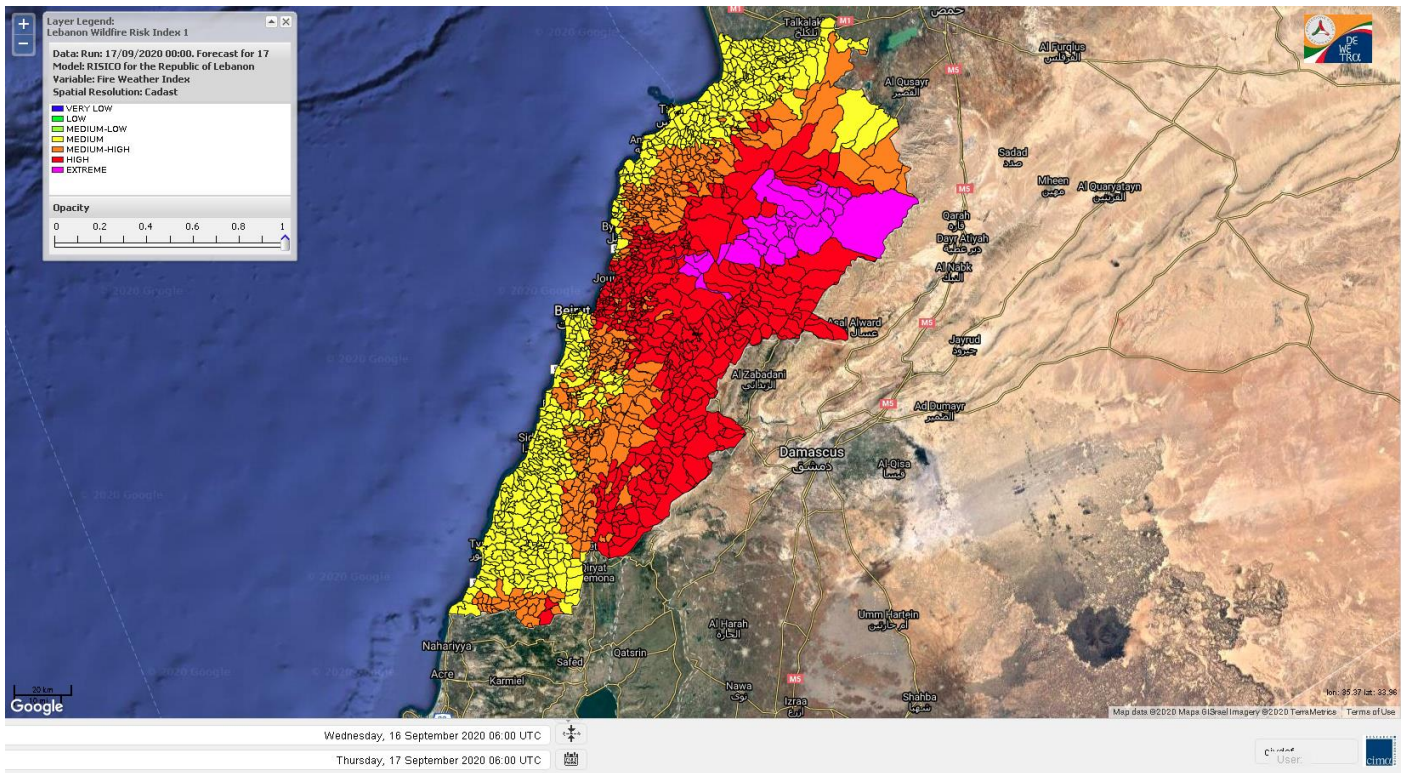

Lebanon for 17 September 2020