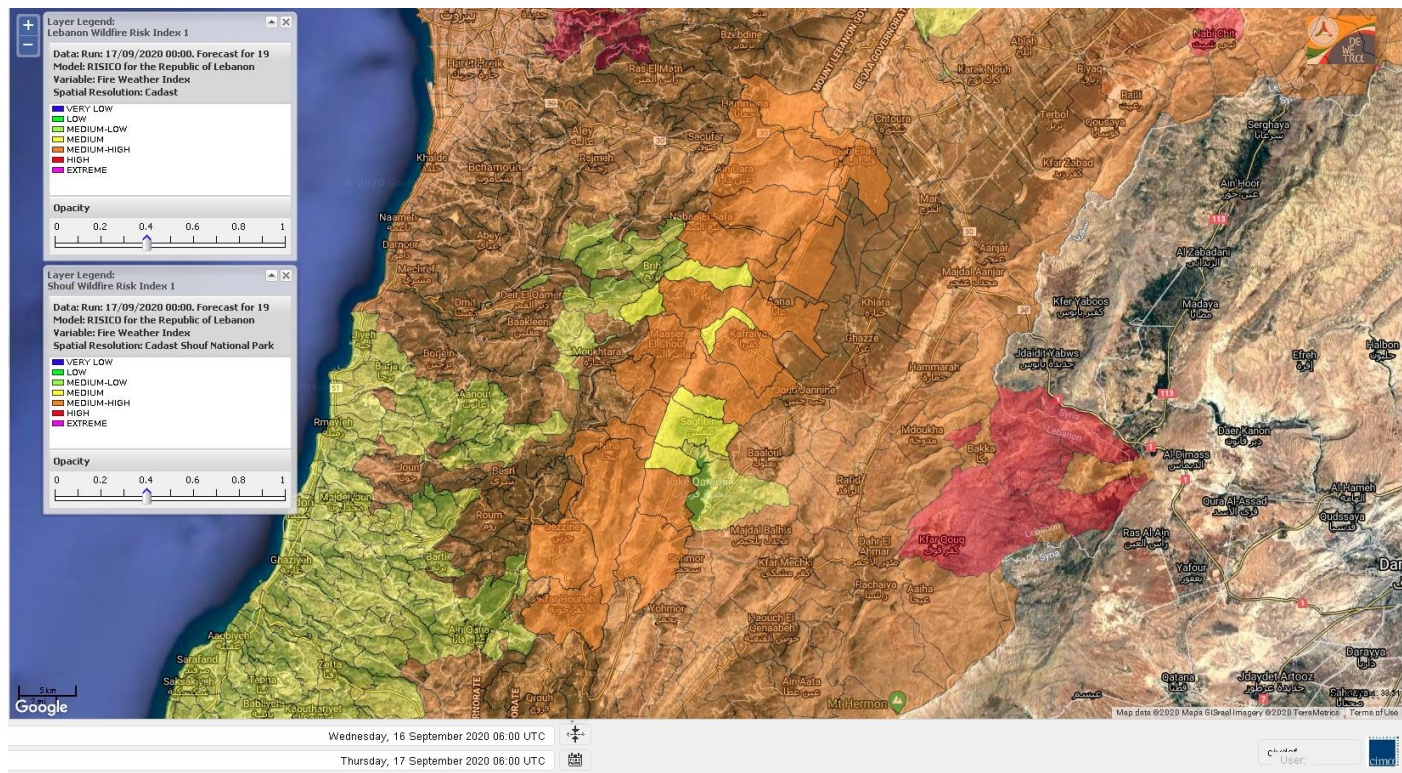

Shouf Biosphere Reserve Forecast for 19 September 2020