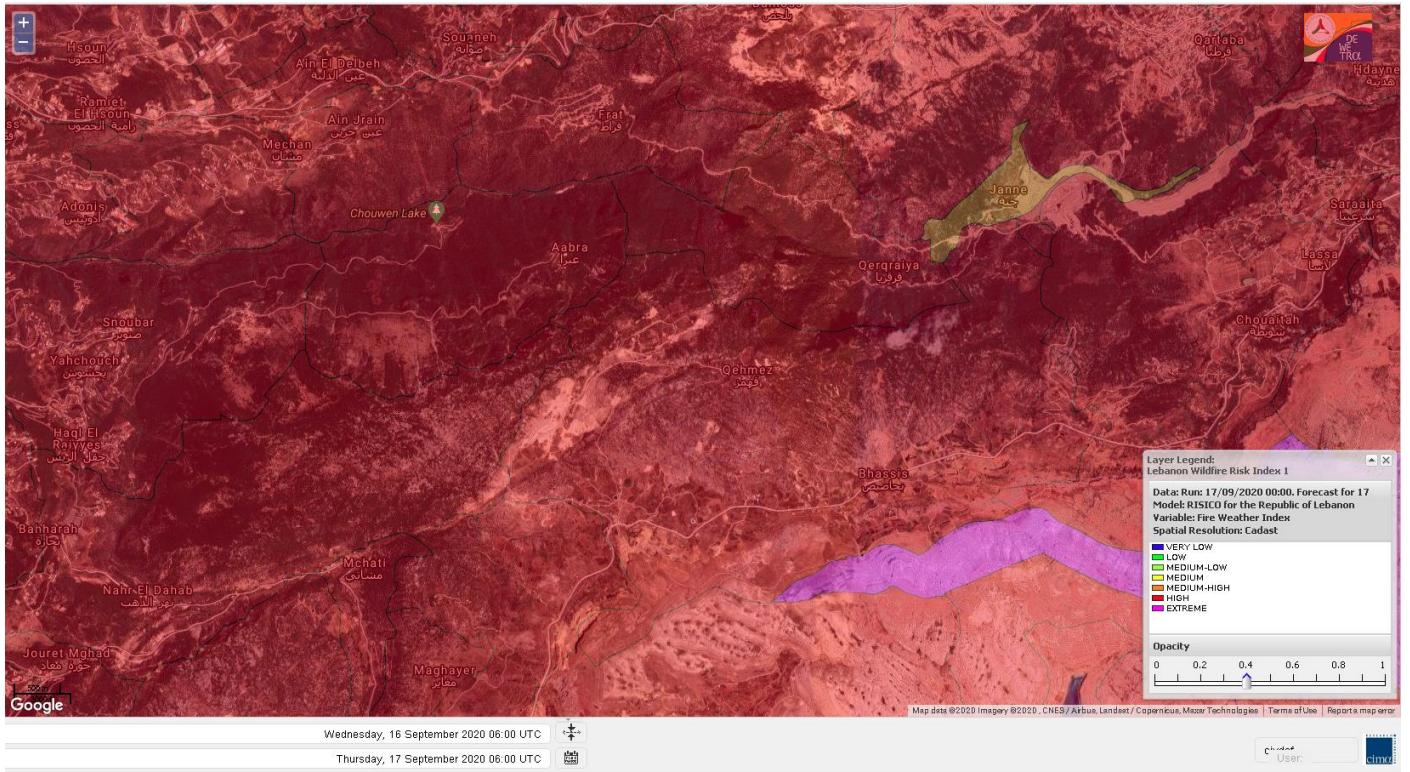

Jabal Moussa Reserve Forecast for 17 September 2020