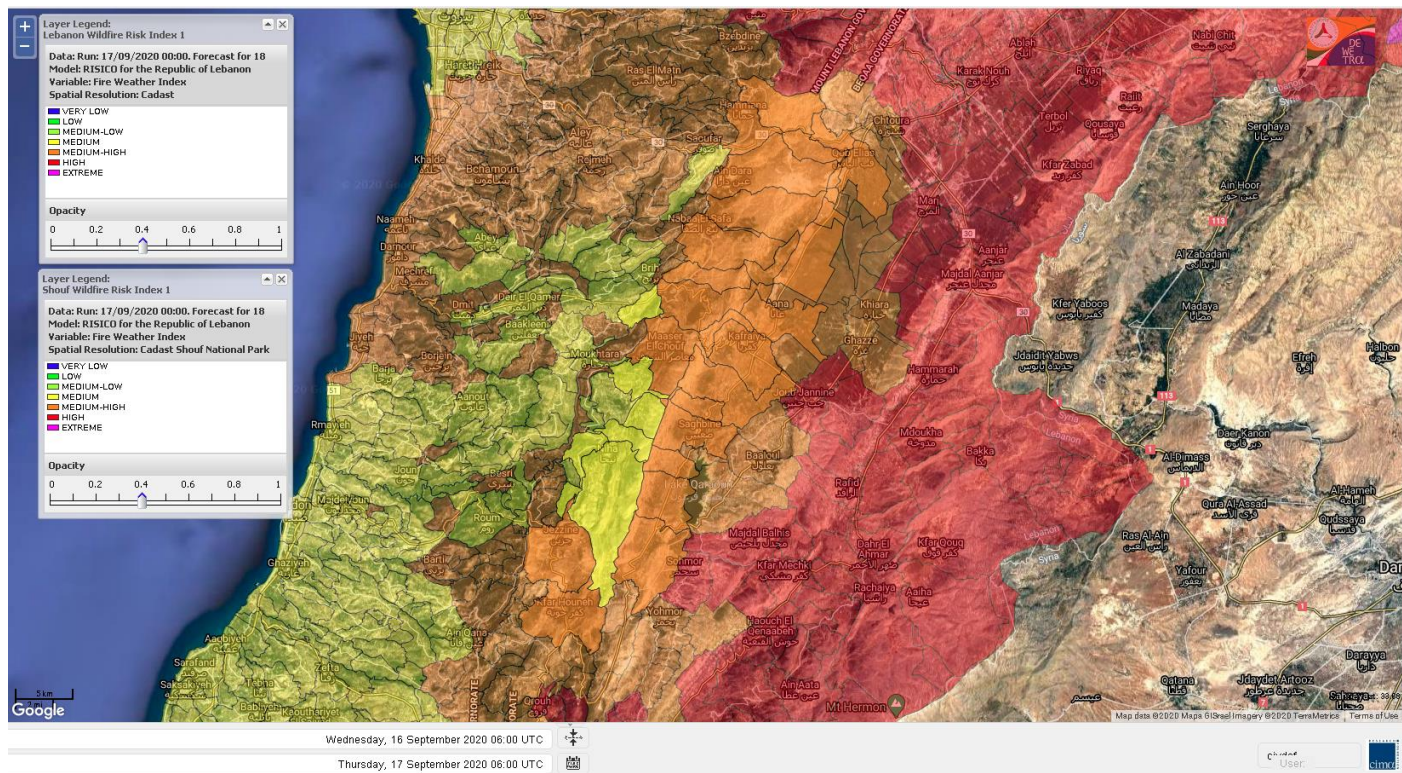

Shouf Biosphere Reserve Forecast for 18 September 2020