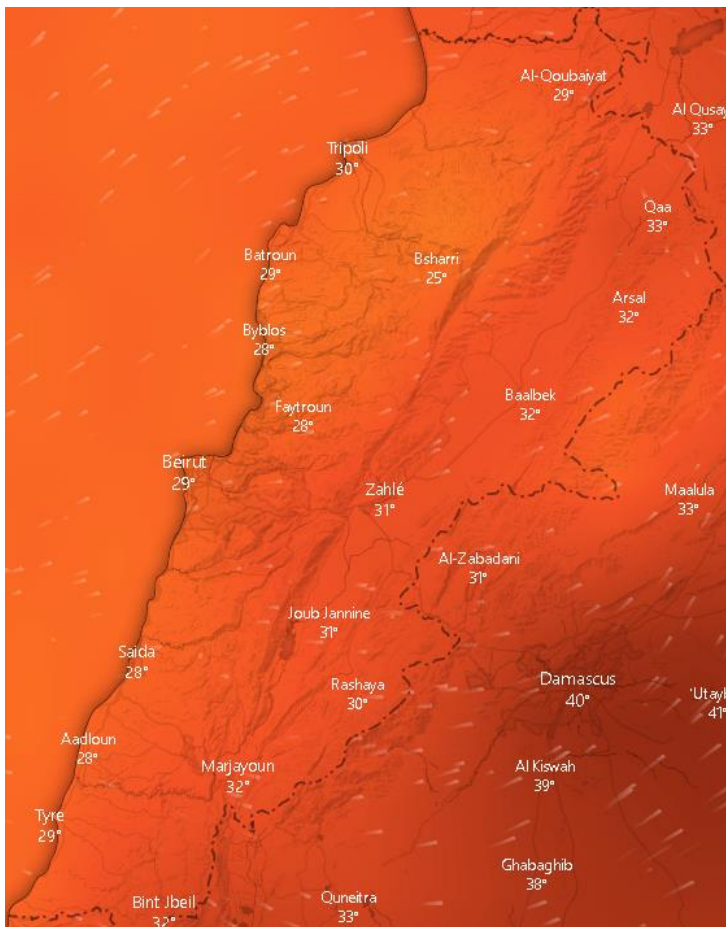

Lebanon for 17 September 2020