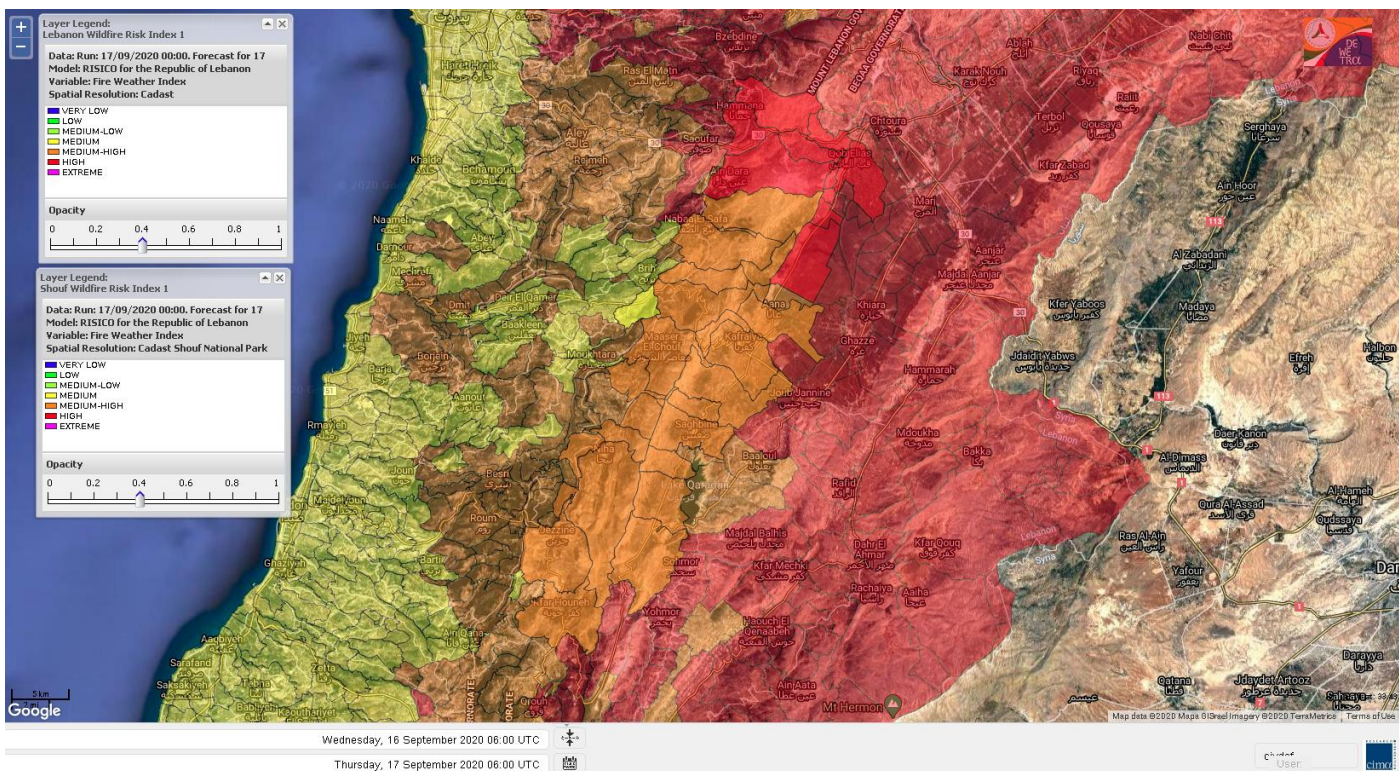

- VERY LOW
- LOW
- MEDIUM-LOW
- MEDIUM
- MEDIUM-HIGH
- HIGH
- EXTREME

Lebanon for 17 September 2020

Lebanon for 18 September 2020

Lebanon for 19 September 2020

Shouf Biosphere Reserve Forecast for 17 September 2020