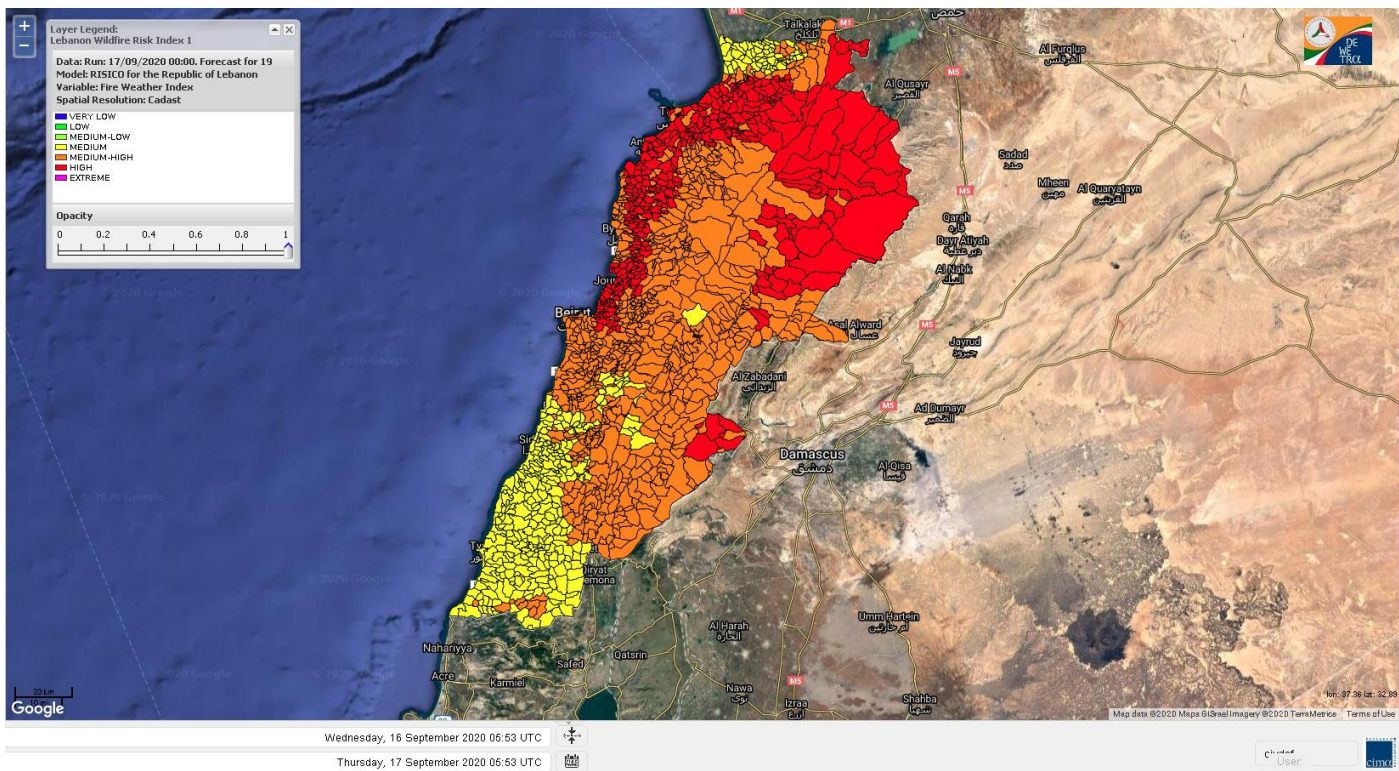

- VERY LOW
- LOW
- MEDIUM-LOW
- MEDIUM
- MEDIUM-HIGH
- HIGH
- EXTREME

Lebanon for 17 September 2020

Lebanon for 18 September 2020

Lebanon for 19 September 2020

Shouf Biosphere Reserve Forecast for 17 September 2020