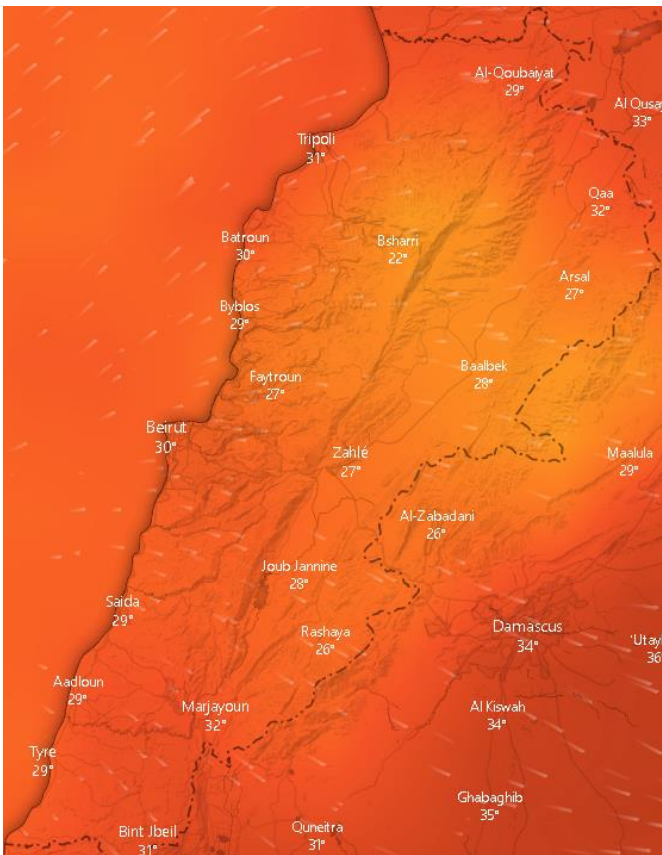

Jabal Moussa Reserve Forecast for 19 September 2020

Lebanon for 17 September 2020

Lebanon for 18 September 2020

Lebanon for 19 September 2020

Beirut, Beirut, Lebanon 10-Day Weather Forecast

 30° ACHRAFIEH,RIZK STATION | [CHANGE](#) 