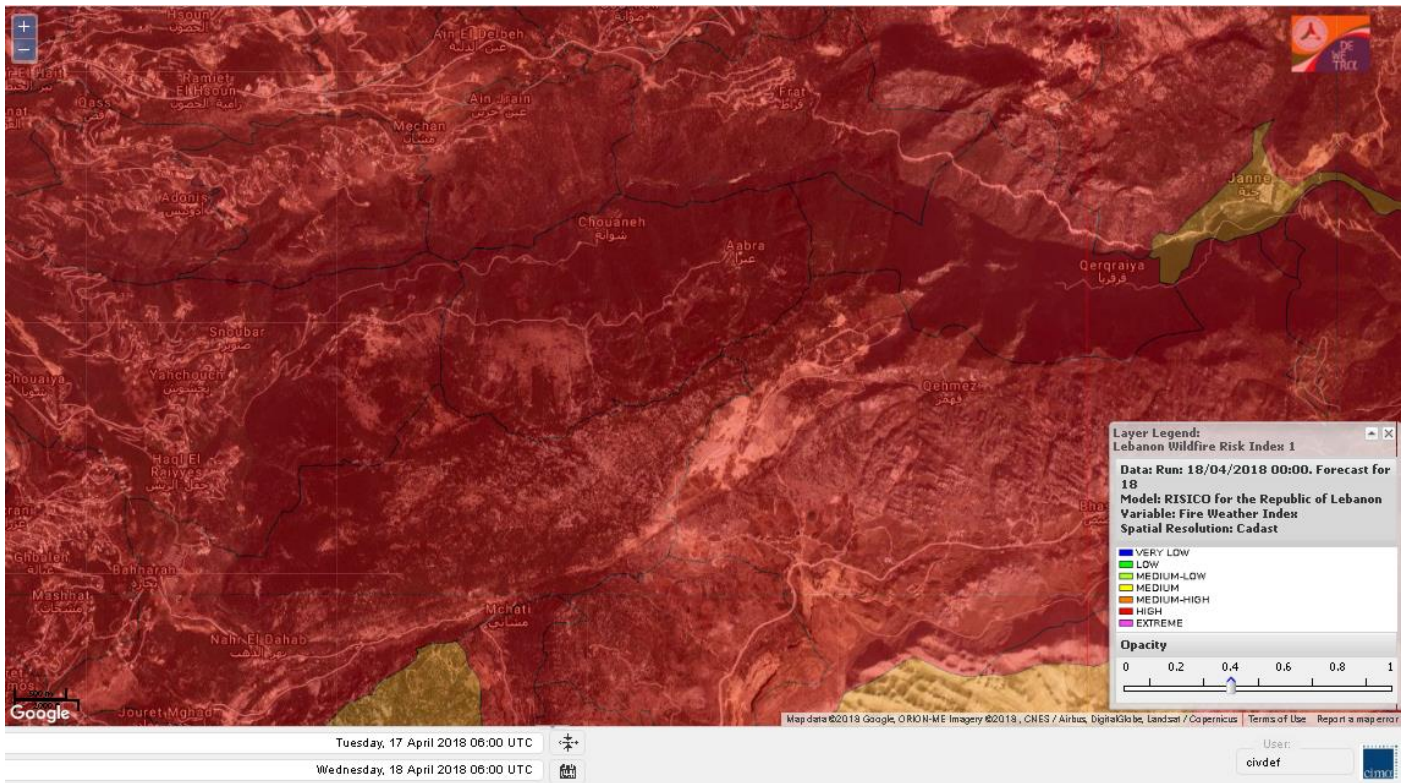

Jabal Moussa Reserve Forecast for 18 April 2018