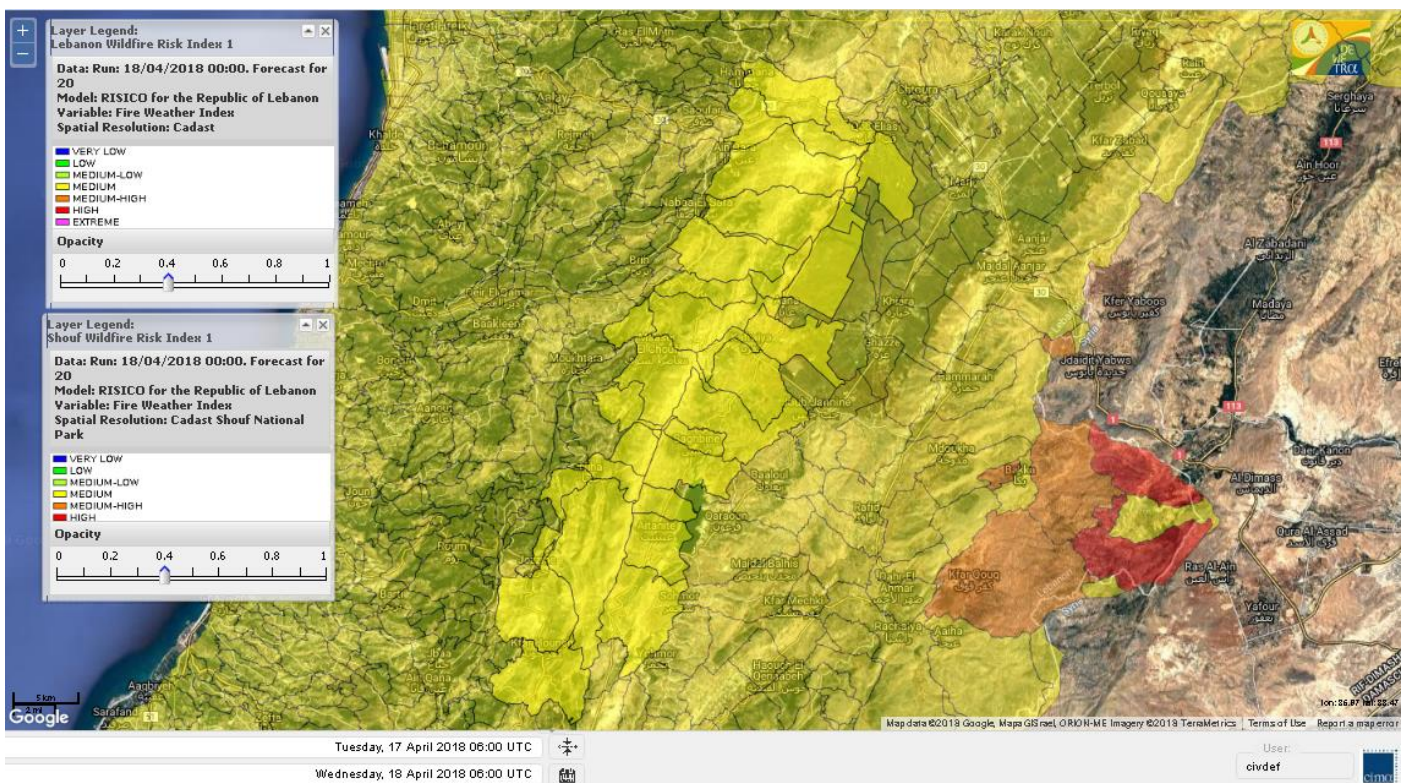

Shouf Biosphere Reserve Forecast for 20 April 2018