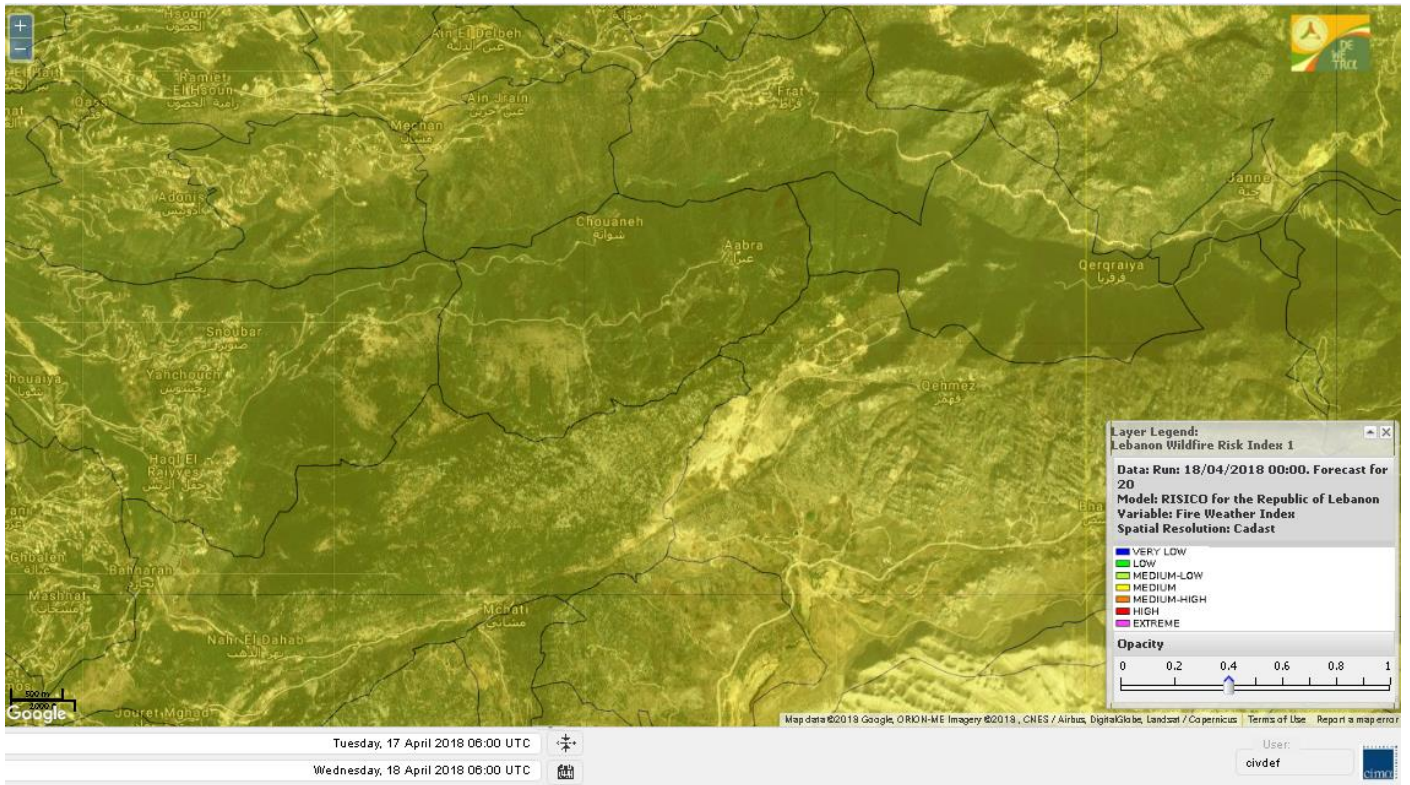

Shouf Biosphere Reserve Forecast for 20 April 2018

Jabal Moussa Reserve Forecast for 18 April 2018

Jabal Moussa Reserve Forecast for 19 April 2018

Jabal Moussa Reserve Forecast for 20 April 2018

Nord

Koura