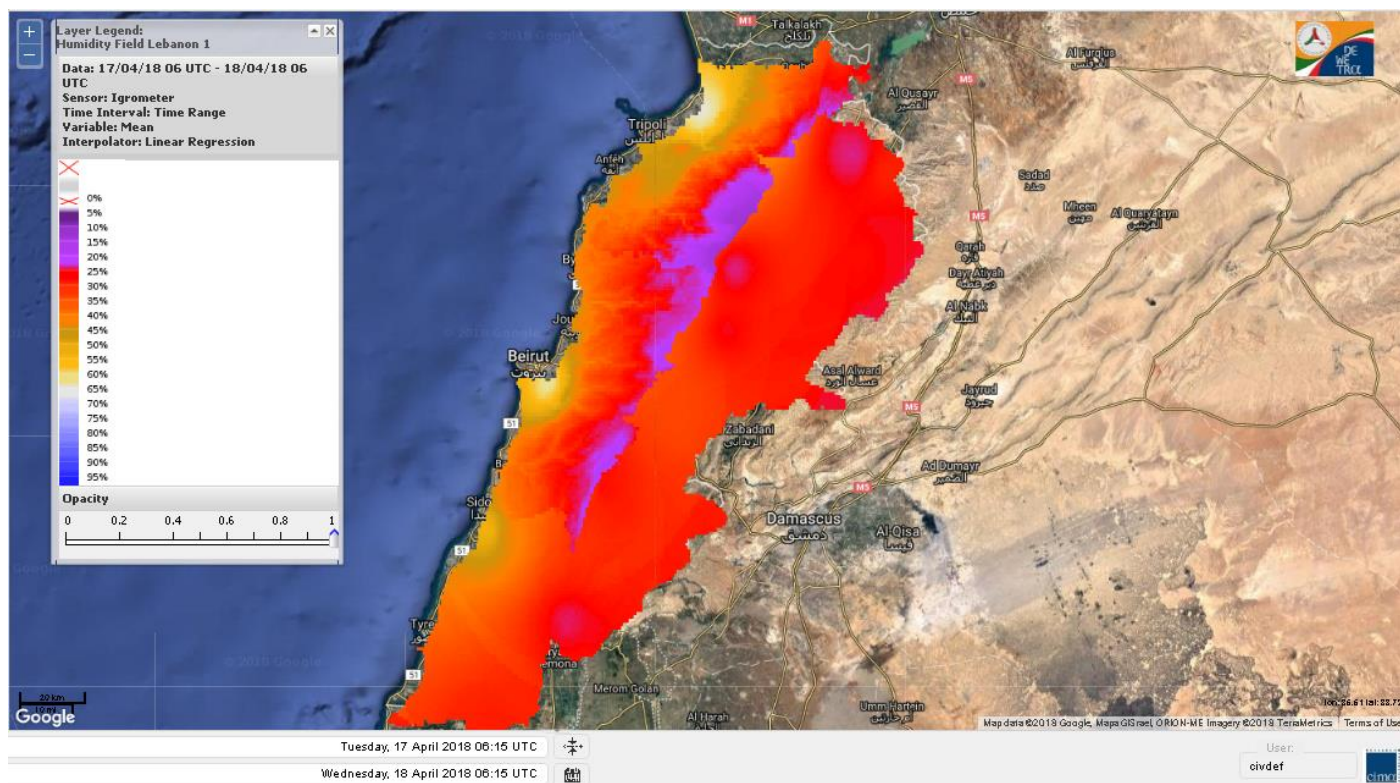

Lebanon humidity for Lebanon 18 April 2018