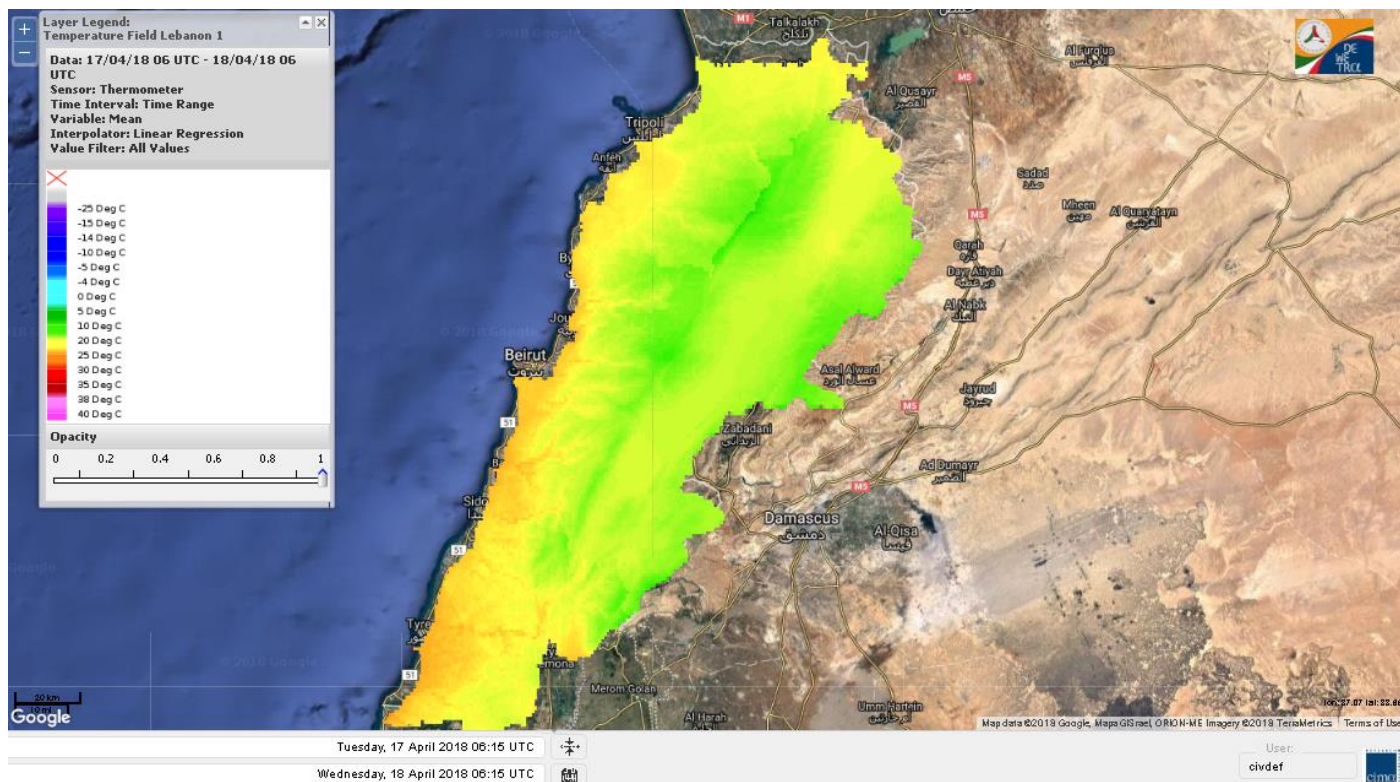

Lebanon temperature for Lebanon 18 April 2018