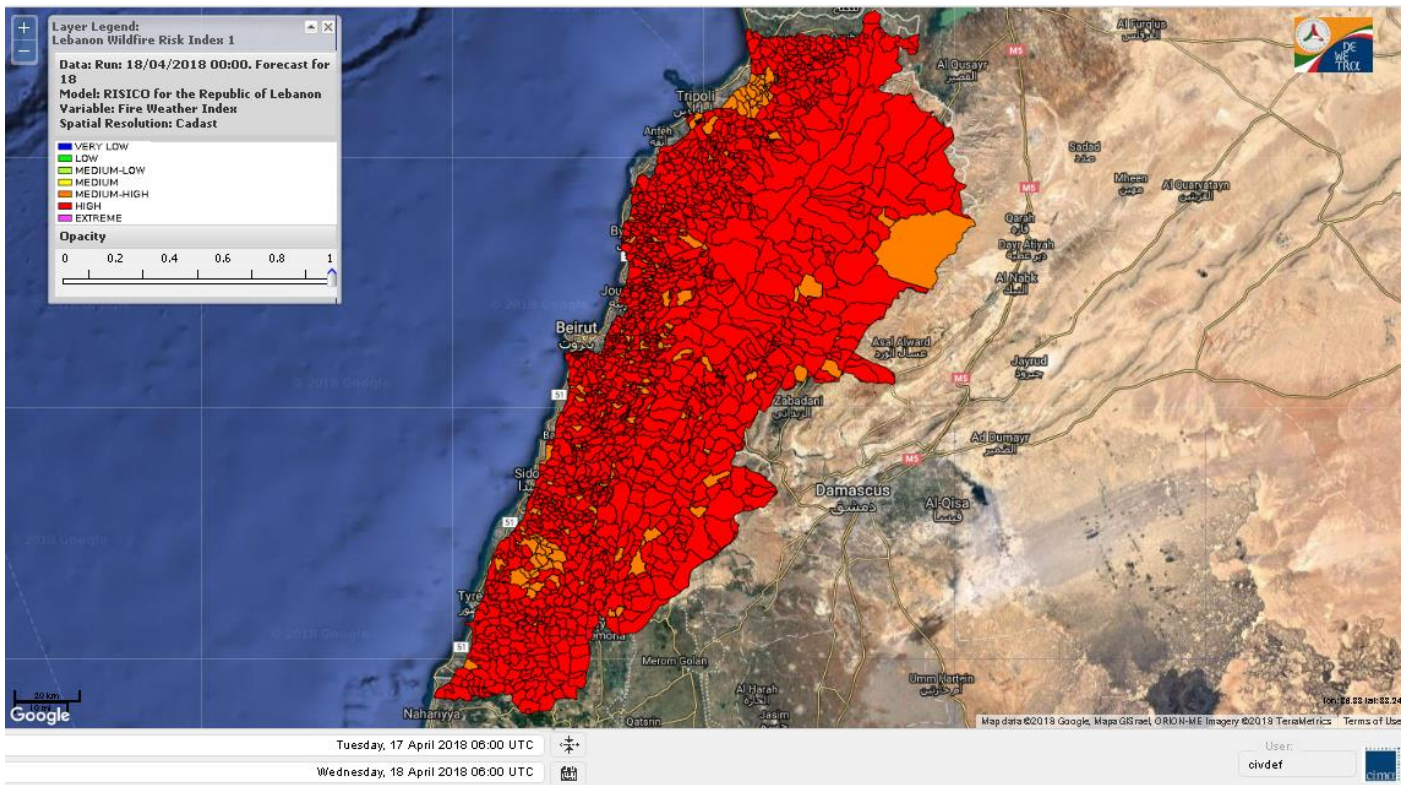

Lebanon for 18 April 2018