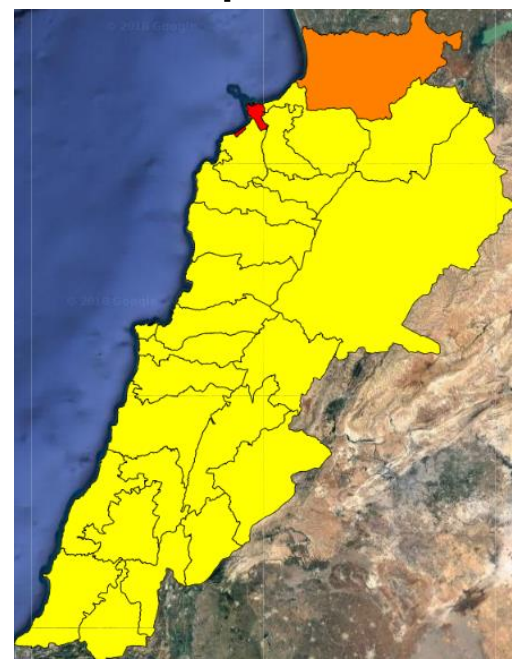

Beirut, 18 April 2018

FIRE RISK INDEX

17 April 2018

18 April 2018

19 April 2018

20 April 2018

Layer Legend:
Lebanon Wildfire Risk Index 1

Data: Run: 18/04/2018 00:00. Forecast for 18