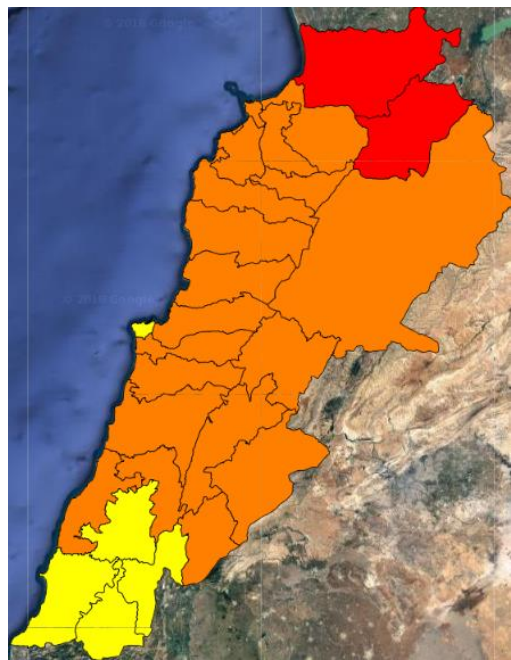

Beirut, 18 April 2018

FIRE RISK INDEX

17 April 2018

18 April 2018

19 April 2018

20 April 2018

Layer Legend:
Lebanon Wildfire Risk Index 1

Data: Run: 18/04/2018 00:00. Forecast for 18