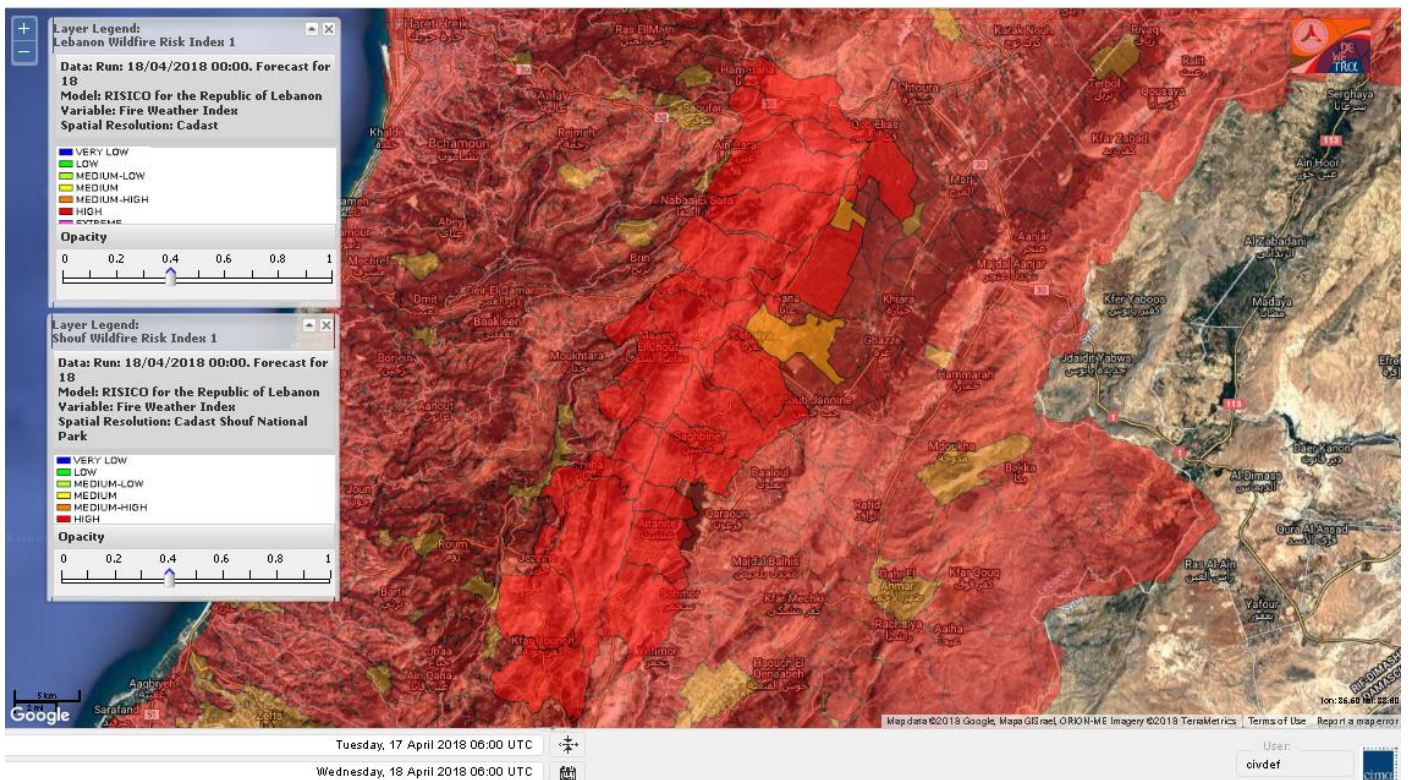

Shouf Biosphere Reserve Forecast for 18 April 2018