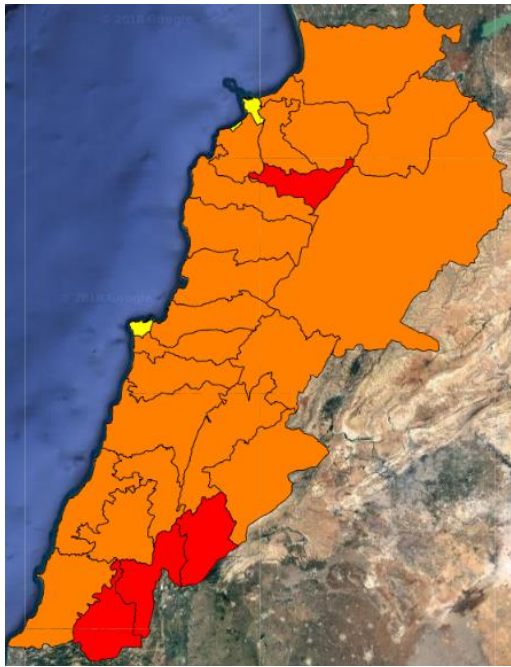

FIRE RISK INDEX

17 April 2018