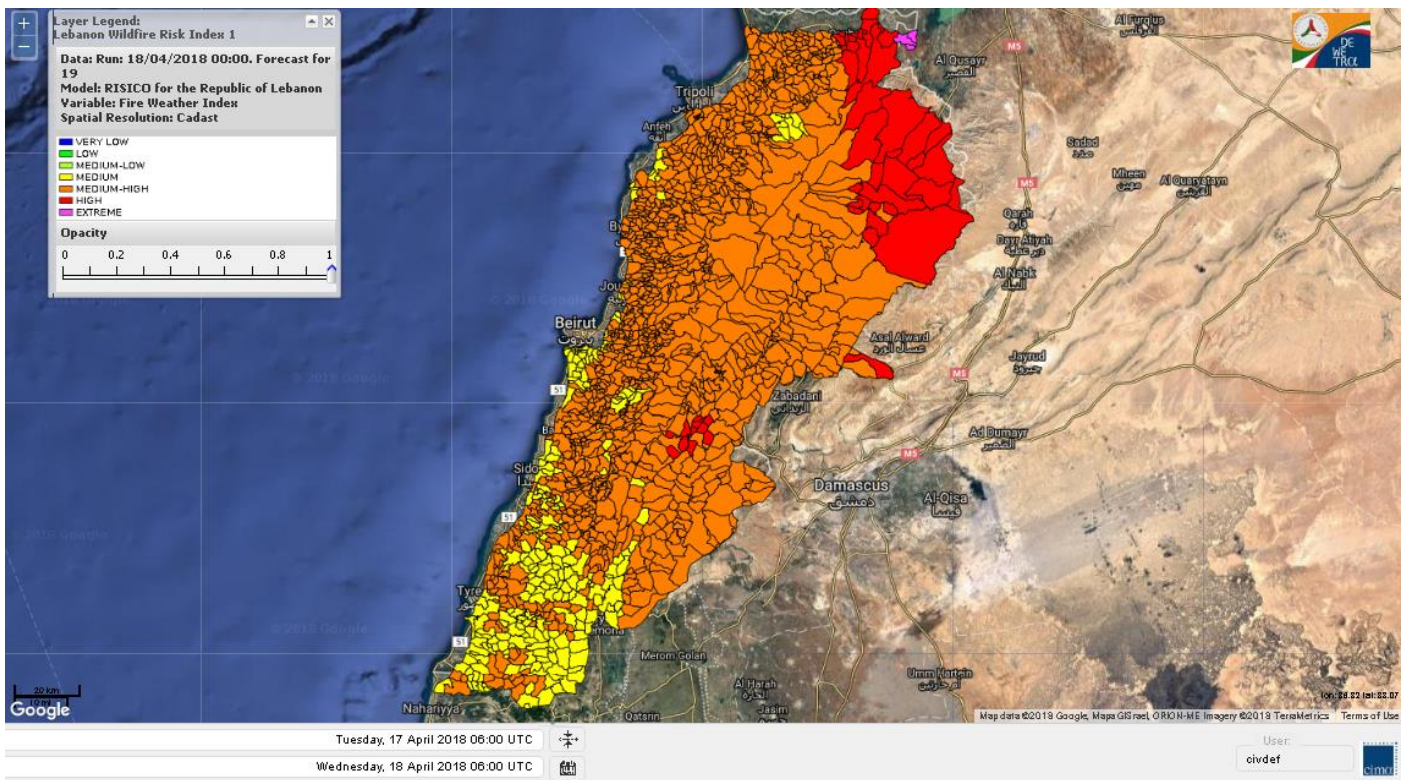

Lebanon for 19 April 2018