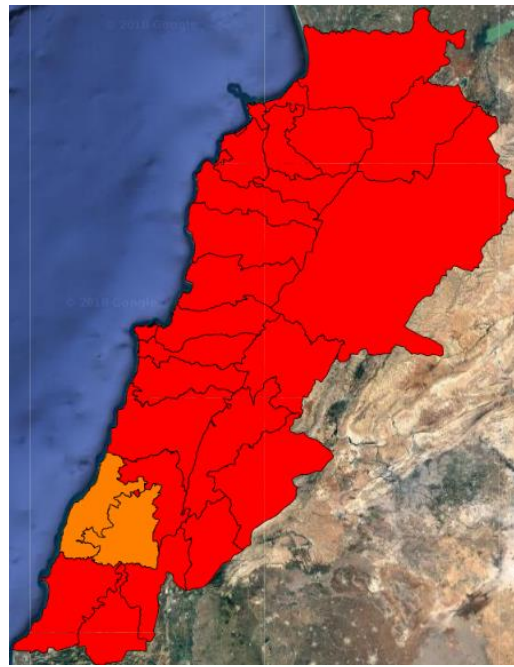

18 April 2018