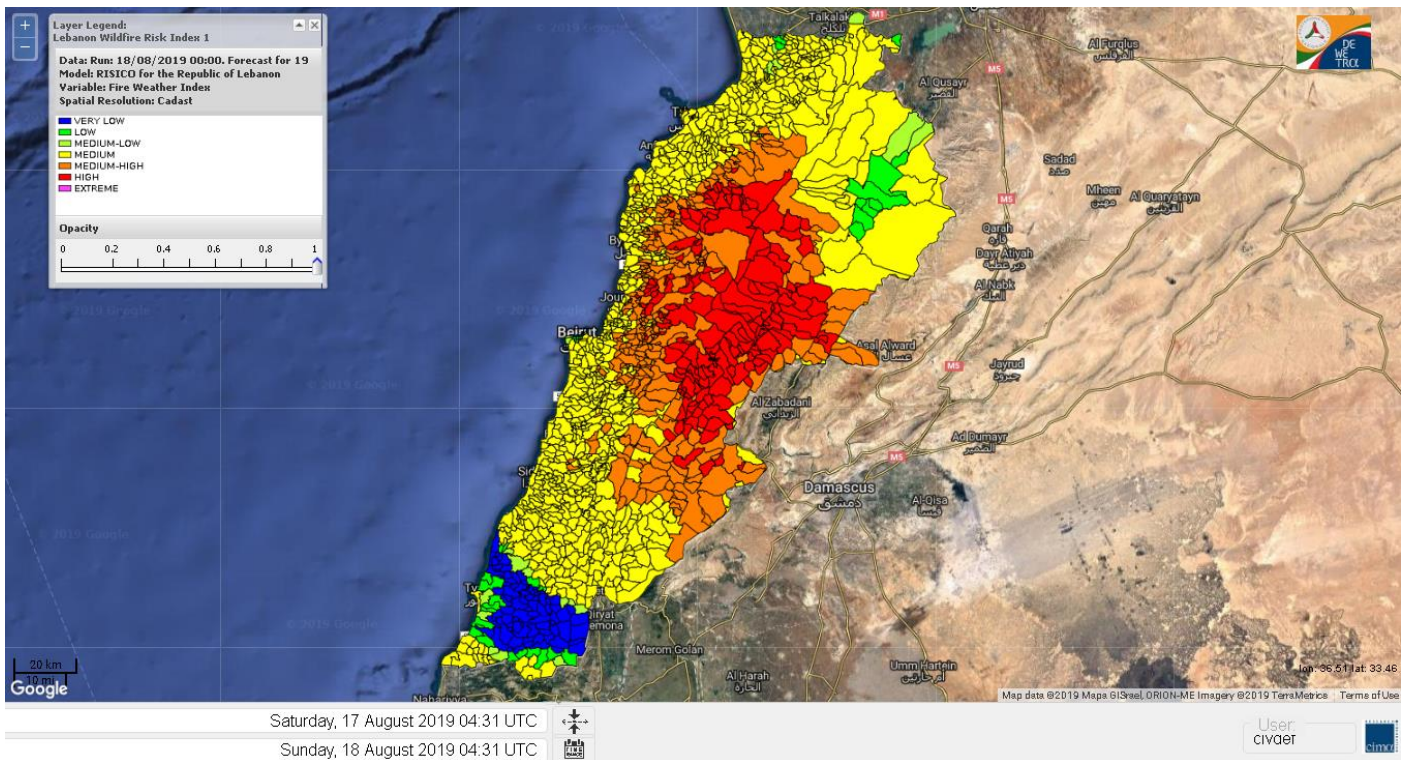

Lebanon for 18 Aug 2019