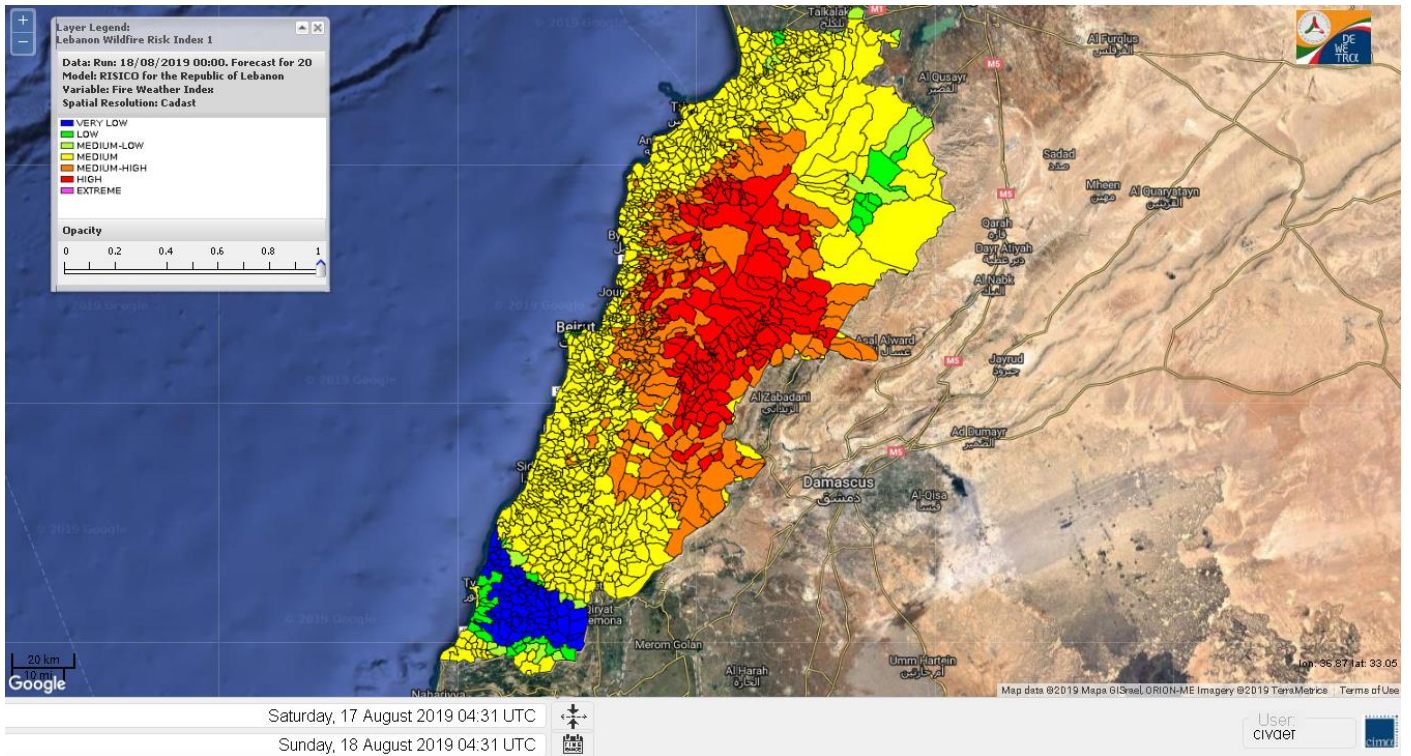

Lebanon for 19 Aug 2019