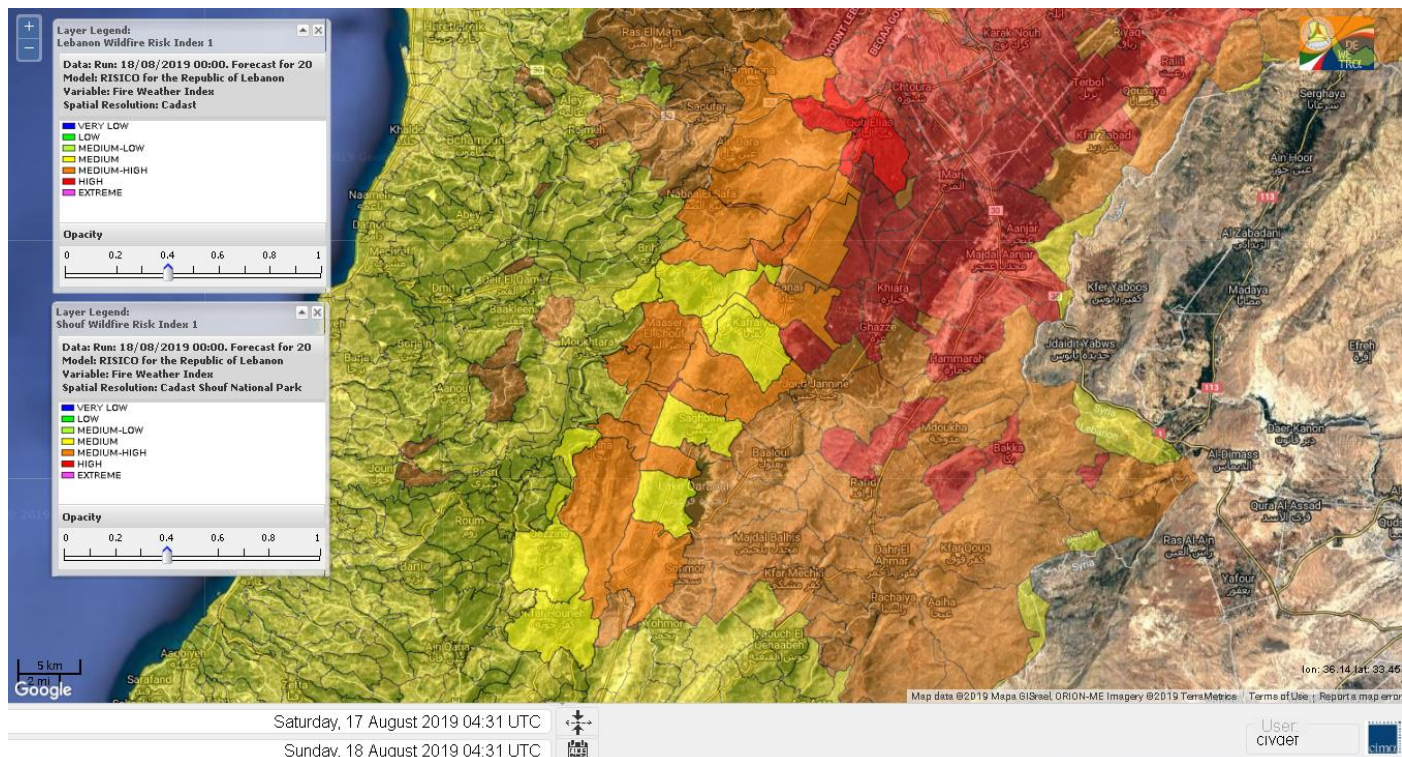

Shouf Biosphere Reserve Forecast for 19 Aug 2019