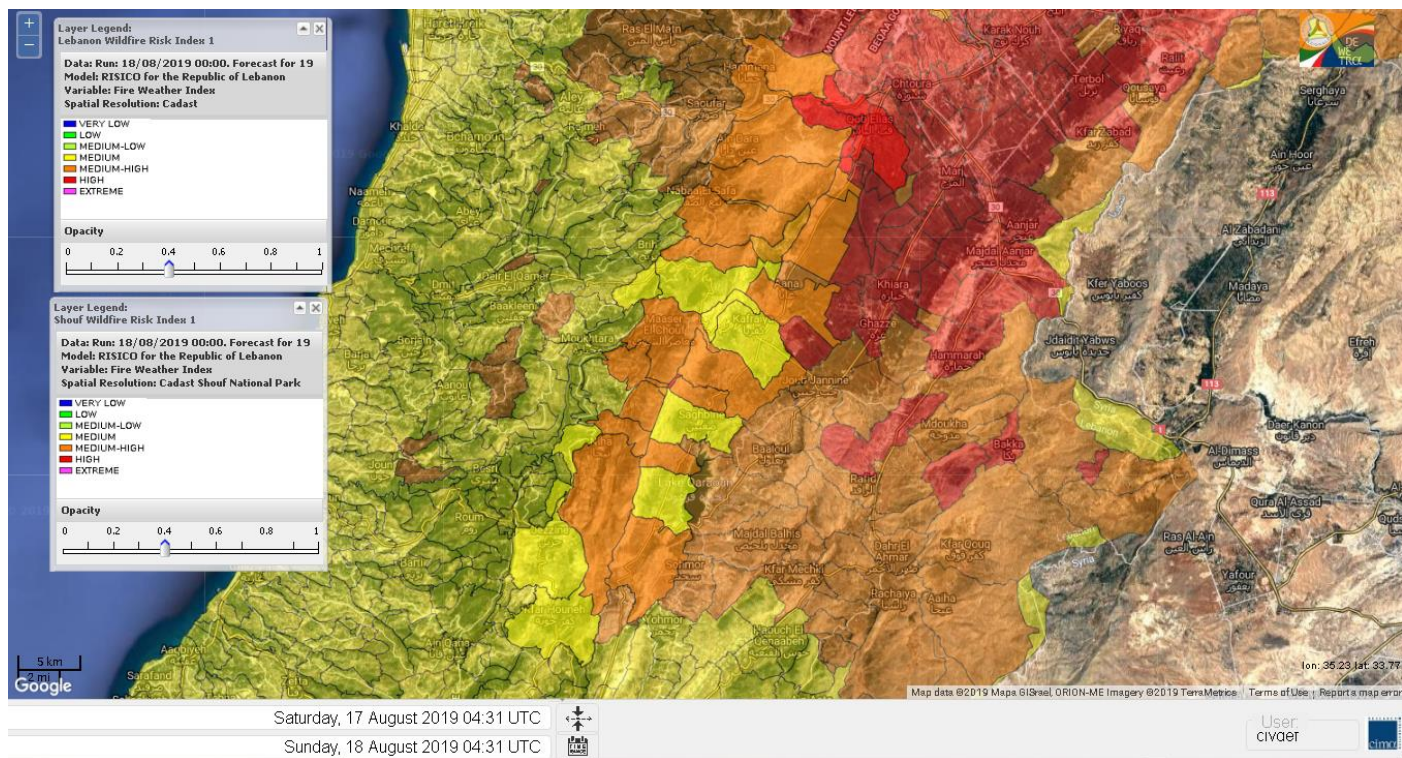

Shouf Biosphere Reserve Forecast for 18 Aug 2019