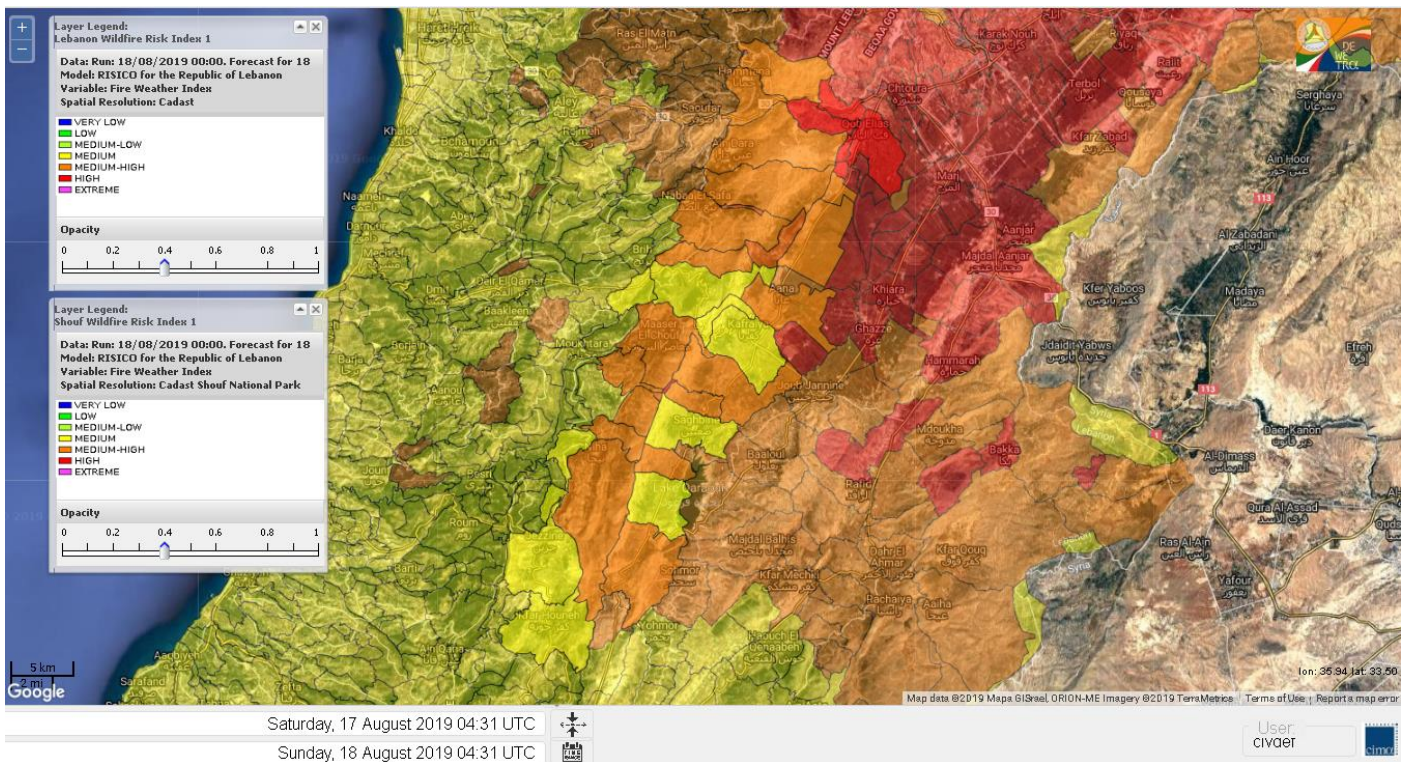

Shouf Biosphere Reserve Forecast for 17 Aug 2019