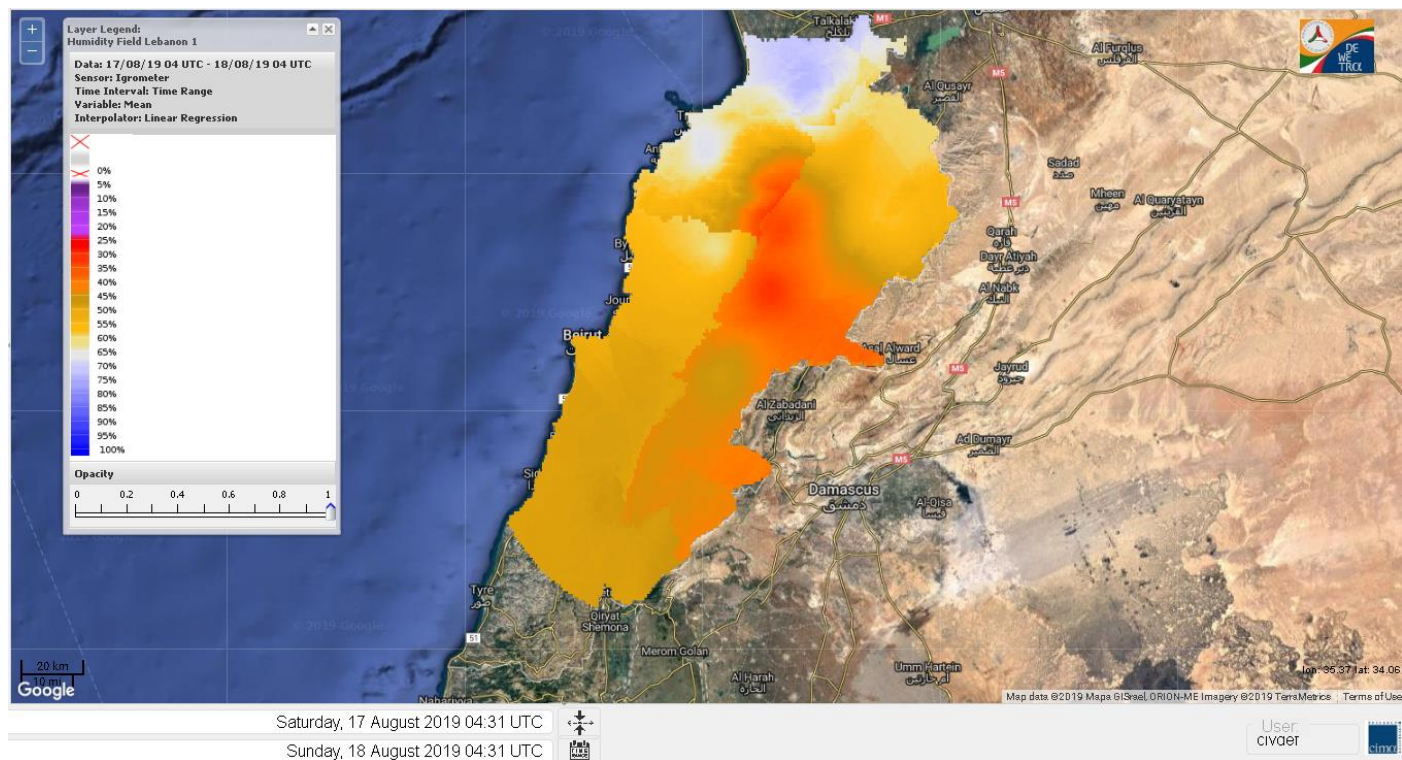

Beirut, 18 August 2019

FIRE RISK INDEX

Lebanon temperature for 17 Aug 2019

Lebanon humidity for 17 Aug 2019

Lebanon for 17 Aug 2019

Lebanon for 18 Aug 2019

Lebanon for 19 Aug 2019

Shouf Biosphere Reserve Forecast for 17 Aug 2019