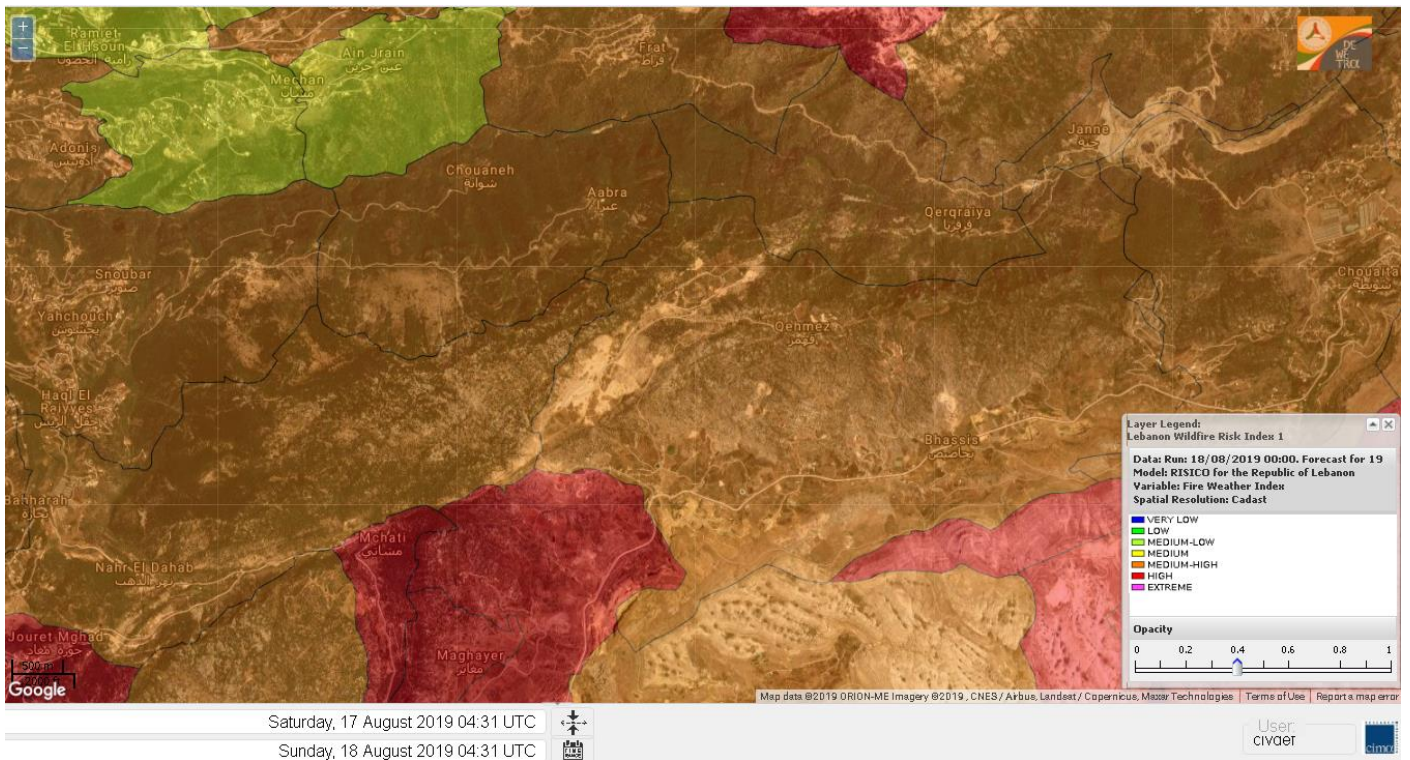

Jabal Moussa Reserve Forecast for 18 Aug 2019