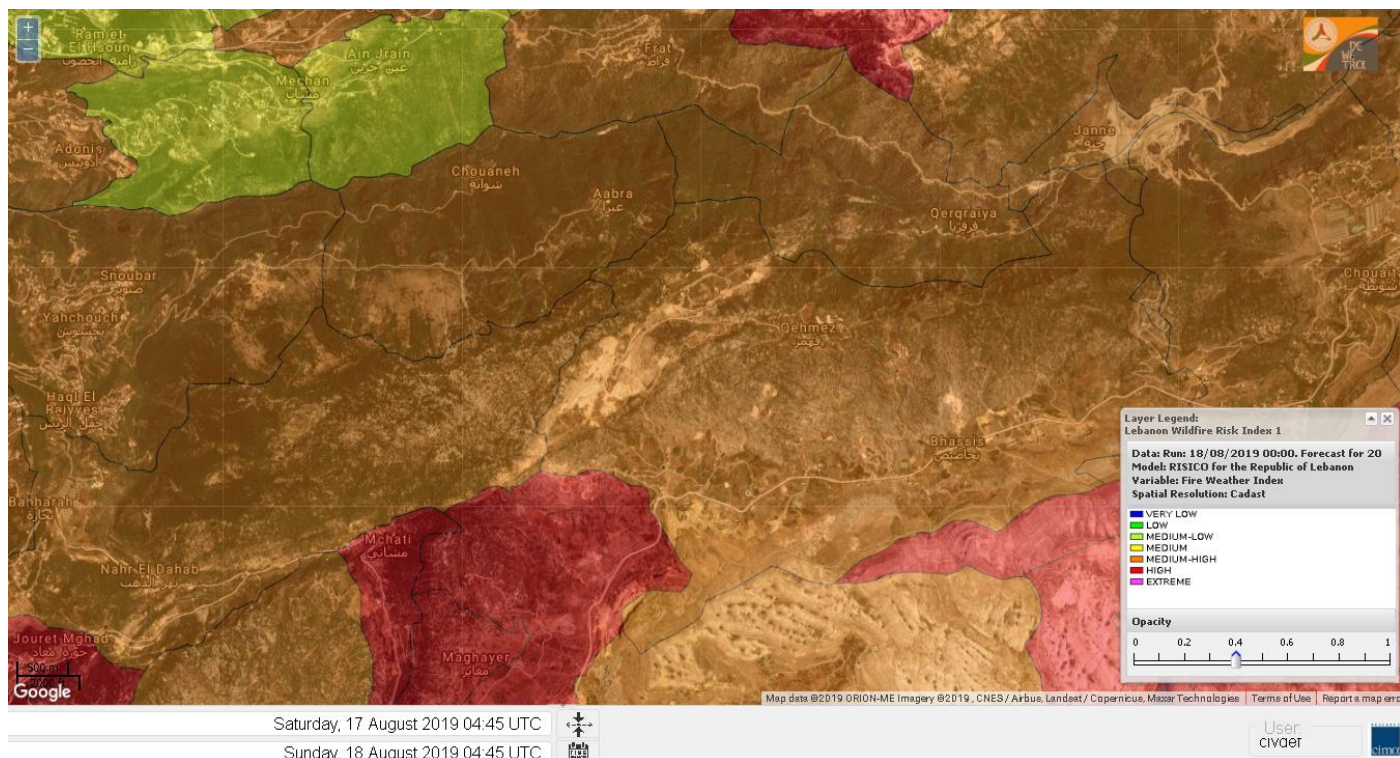

Jabal Moussa Reserve Forecast for 19 Aug 2019

Weather in Beirut

Beyrouth, Lebanon, 33.893° N 35.502° E, 40 m asl

Sun 8/18	Mon 8/19	Tue 8/20	Wed 8/21	Thu 8/22	Fri 8/23	Sat 8/24
30 °C	29 °C	29 °C	30 °C	30 °C	30 °C	31 °C
26 °C	24 °C	24 °C	24 °C	25 °C	24 °C	22 °C
↖ 39 km/h	↖ 31 km/h	↖ 26 km/h	↖ 25 km/h	↖ 26 km/h	↖ 25 km/h	↖ 23 km/h
☔ -	☔ -	☔ -	☔ -	☔ -	☔ -	☔ -
☀ 10 h	☀ 10 h	☀ 6 h	☀ 13 h	☀ 11 h	☀ 8 h	☀ 8 h

Sunday	3⁰⁰	6⁰⁰	9⁰⁰	12⁰⁰	15⁰⁰	18⁰⁰	21⁰⁰	24⁰⁰
Temperature (°C)	27°	27°	28°	29°	29°	28°	27°	26°
Felt temperature (°C)	28°	28°	29°	28°	29°	29°	29°	27°
Wind direction	↖ SE	↖ SE	↖ SSW	↖ SW	↖ SW	↖ SSW	↖ SE	↖ SE
Wind speed (km/h)	19	21	27	39	35	25	15	18