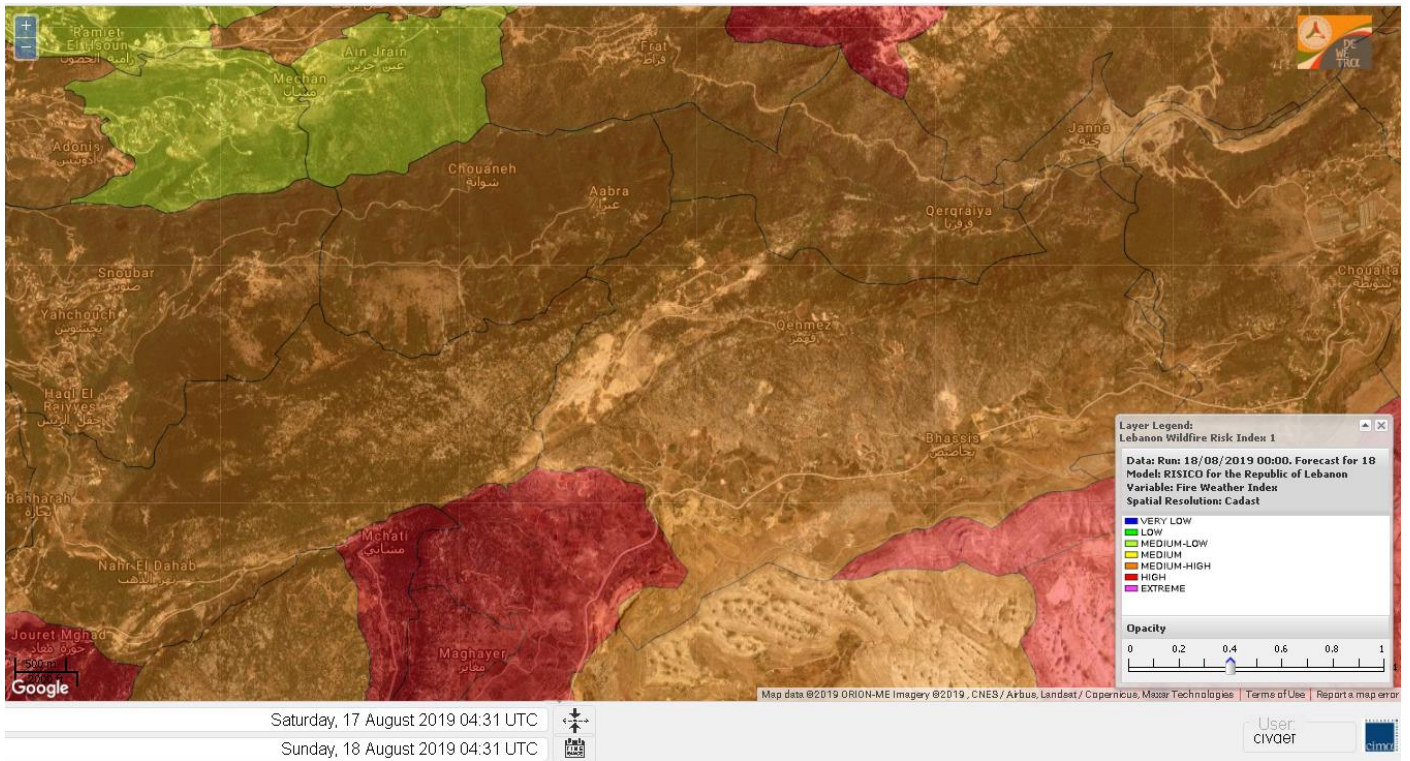

Jabal Moussa Reserve Forecast for 17 Aug 2019