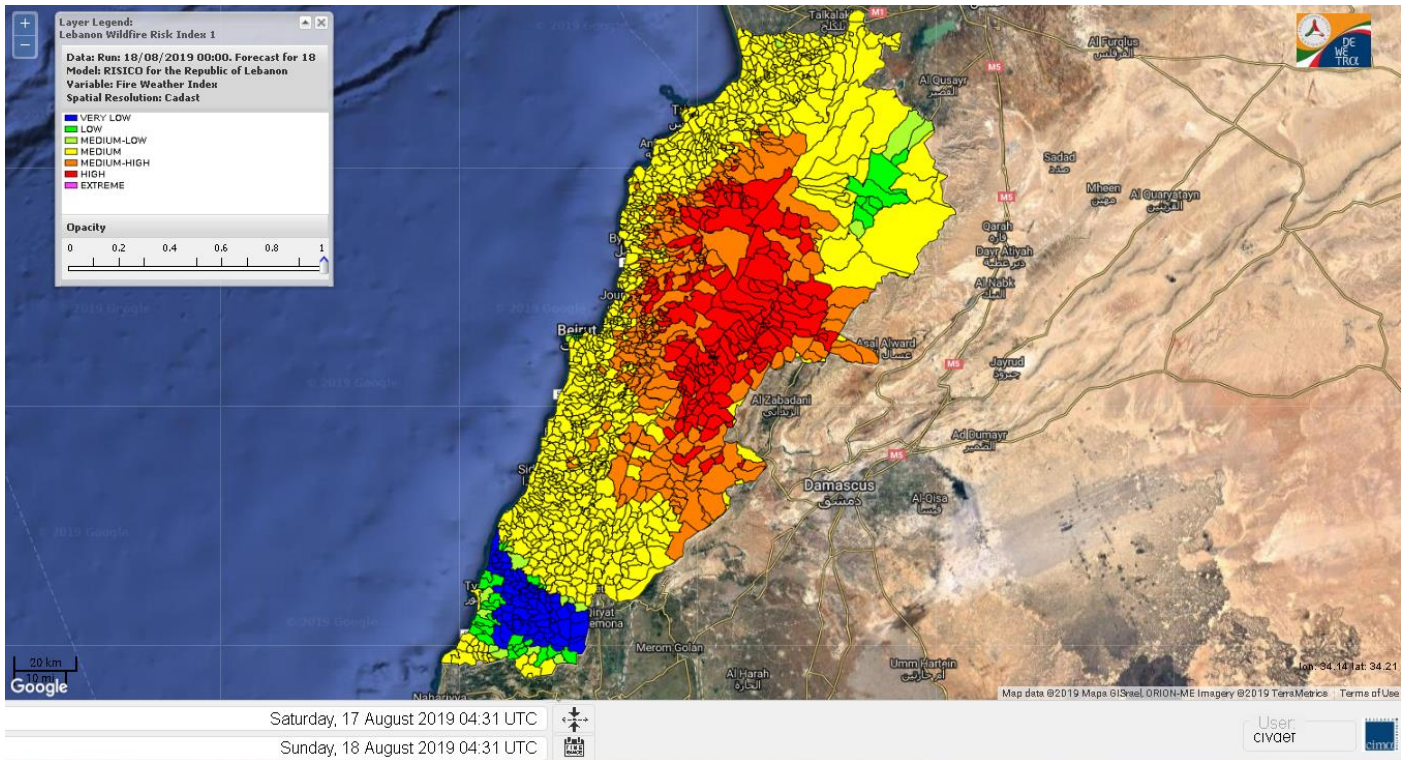

Lebanon for 17 Aug 2019