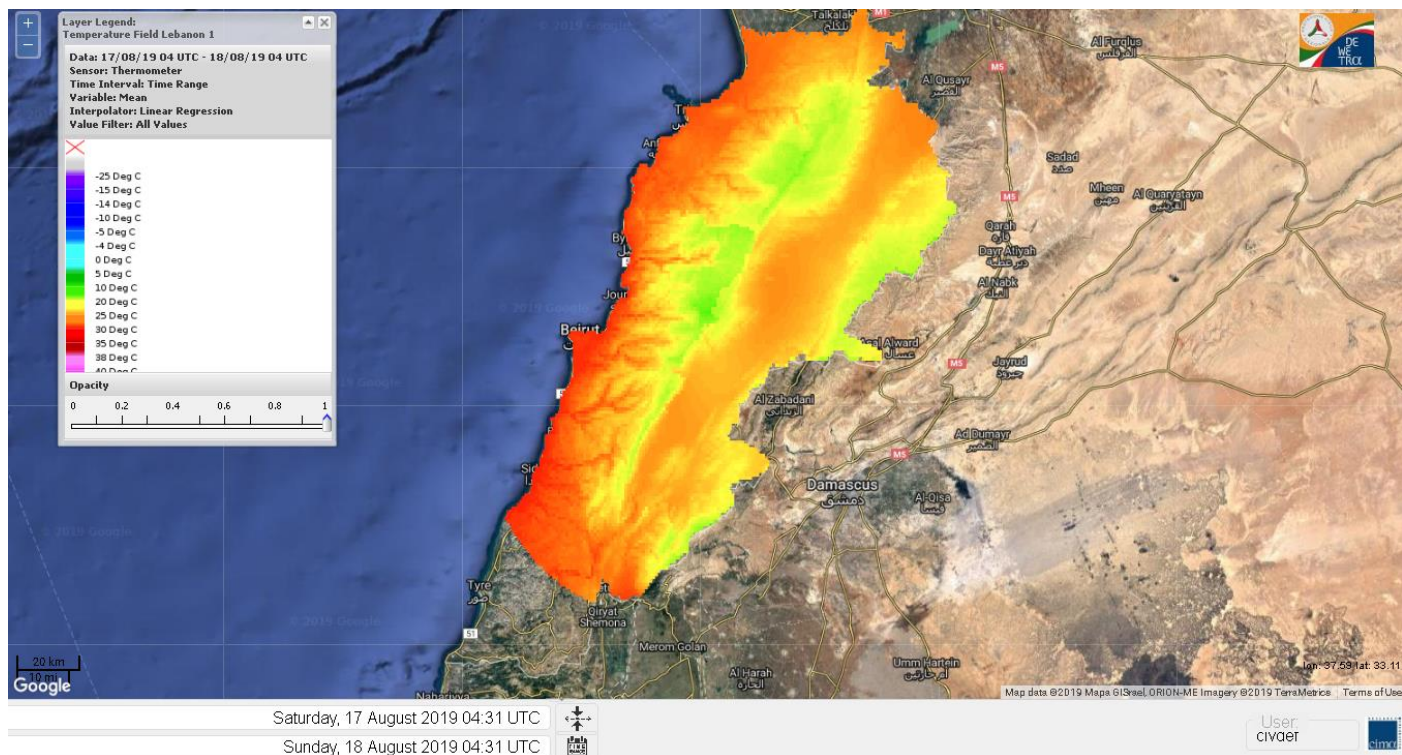

Lebanon temperature for 17 Aug 2019