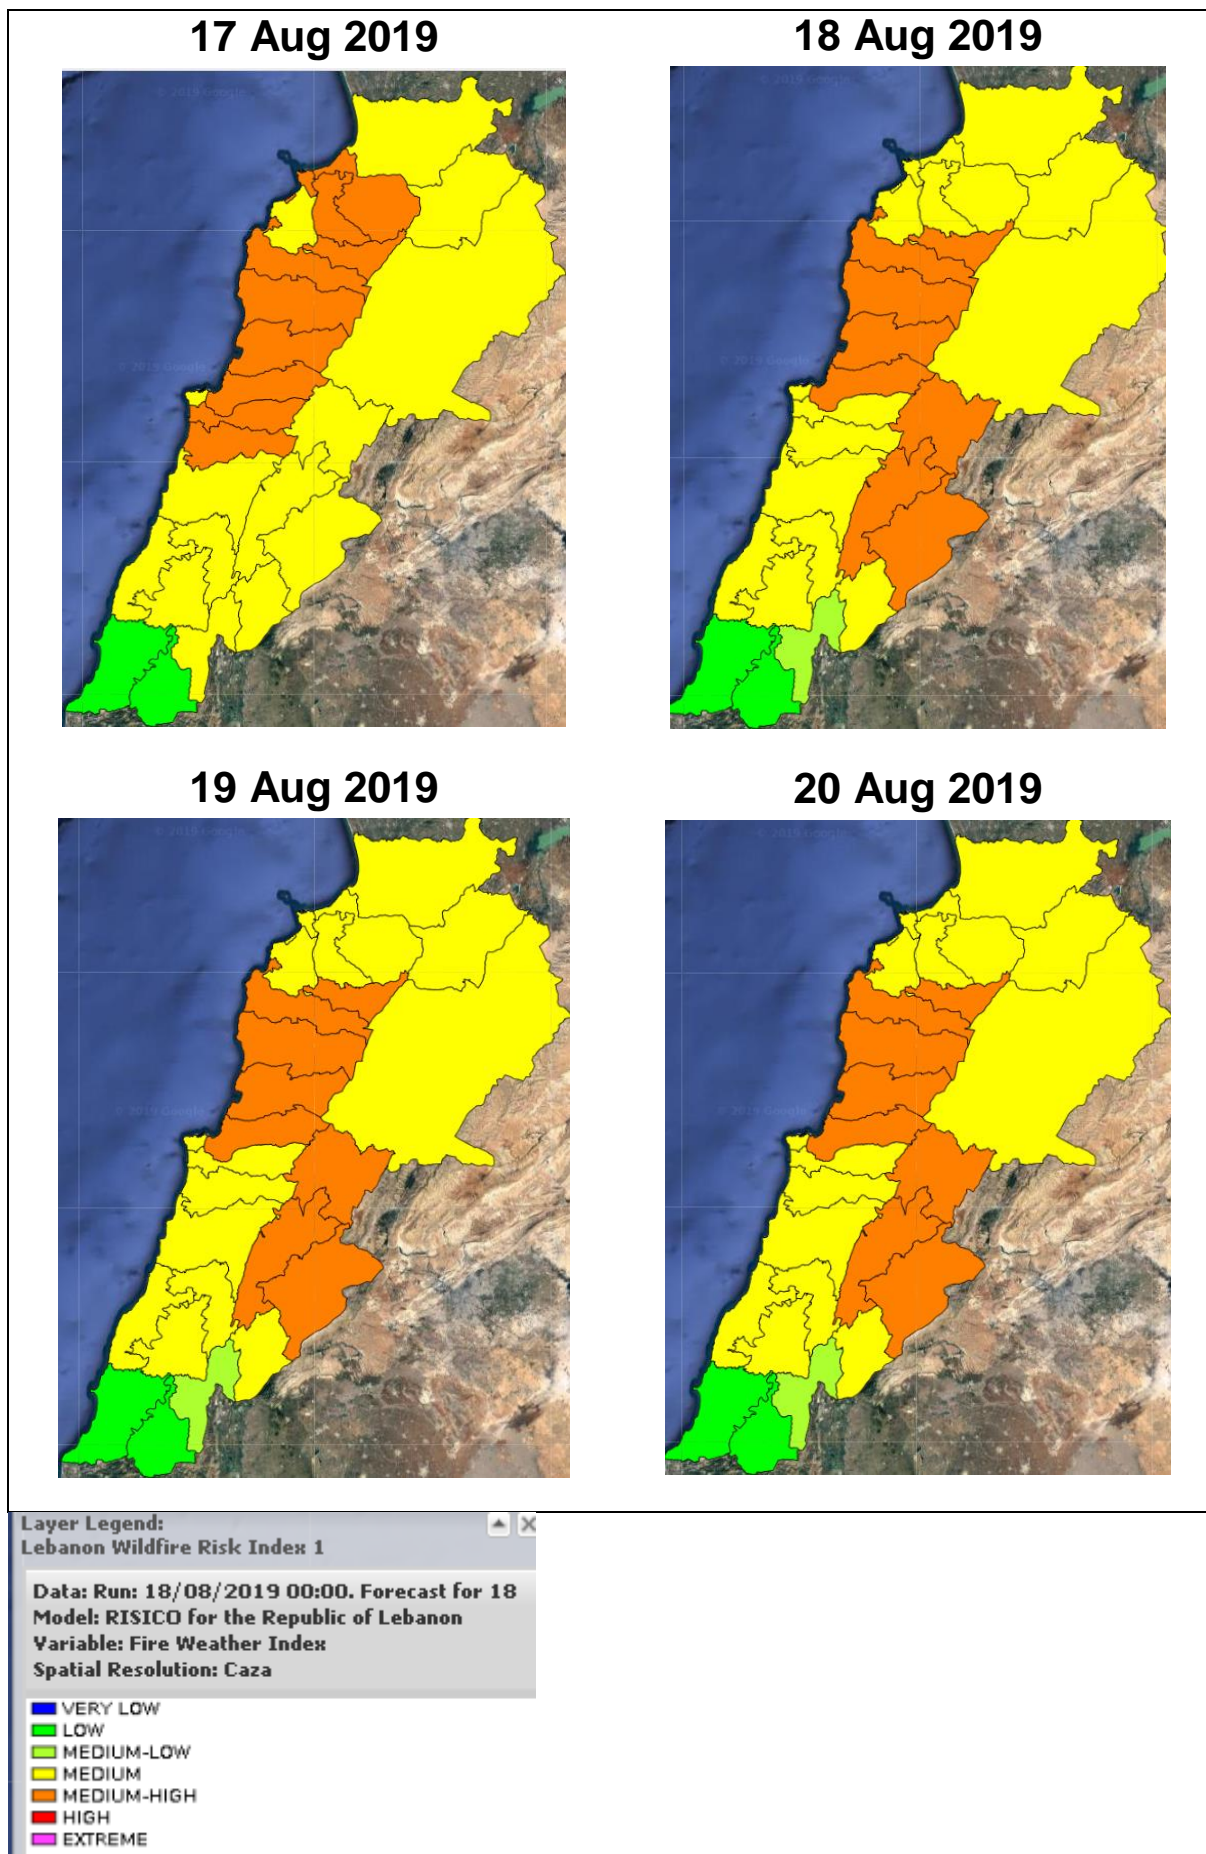

FIRE RISK INDEX