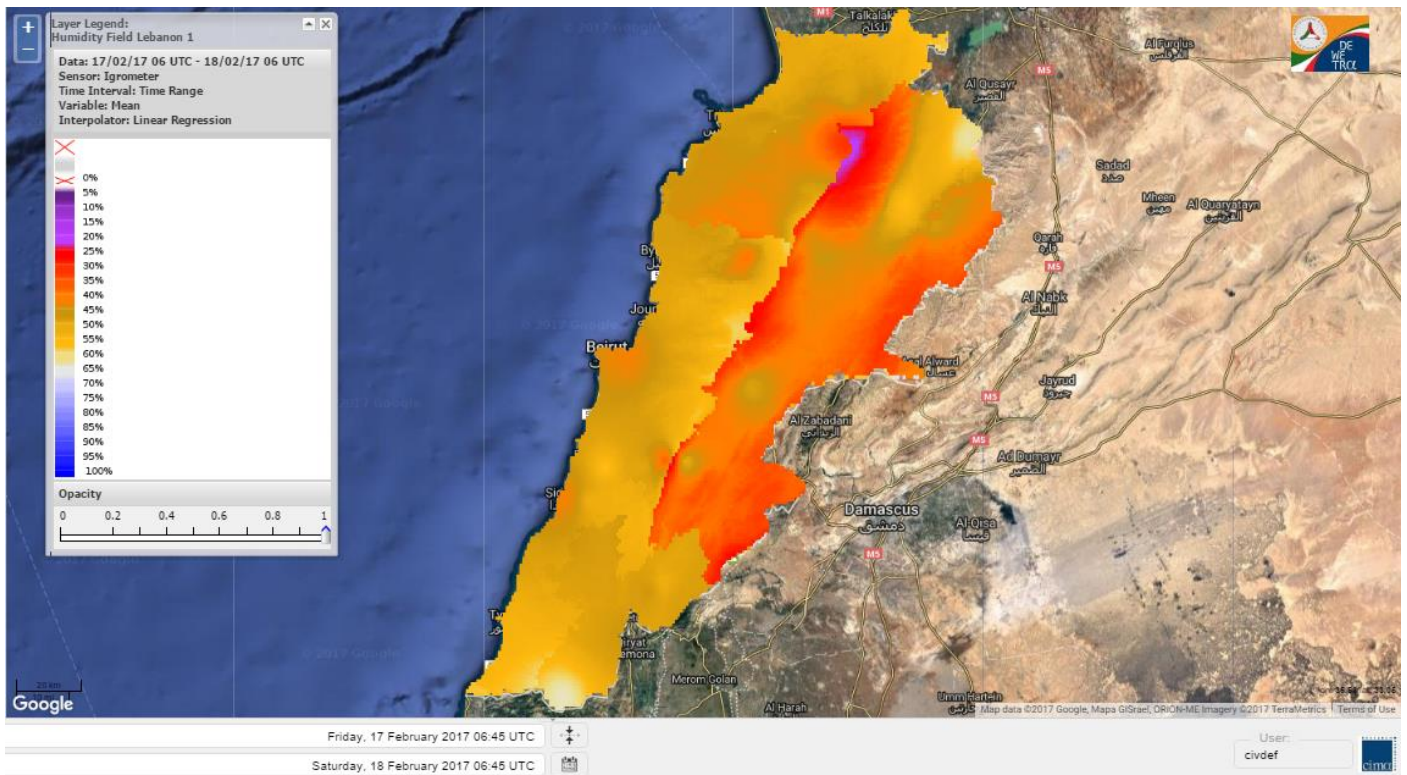

Lebanon humidity for 18 February 2017