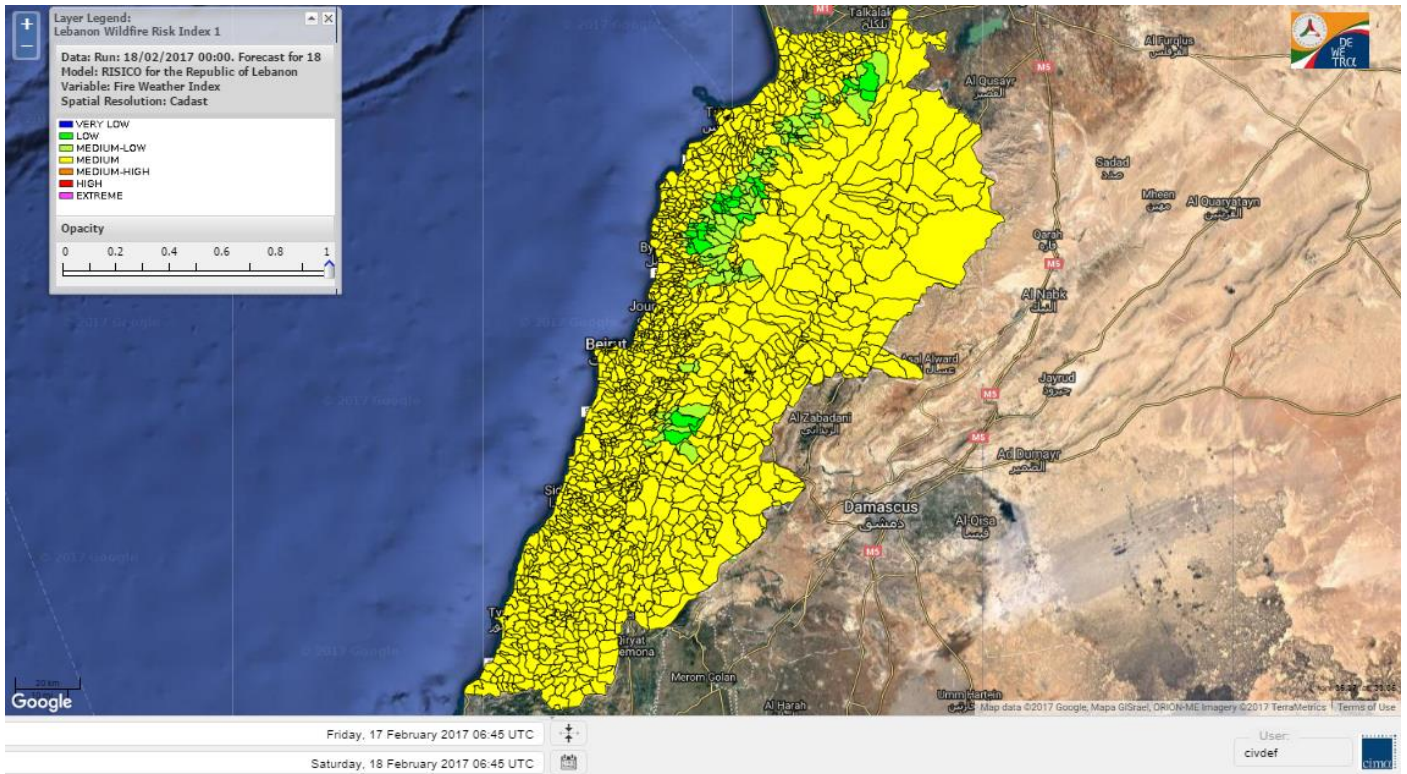

Lebanon for 18 February 2017