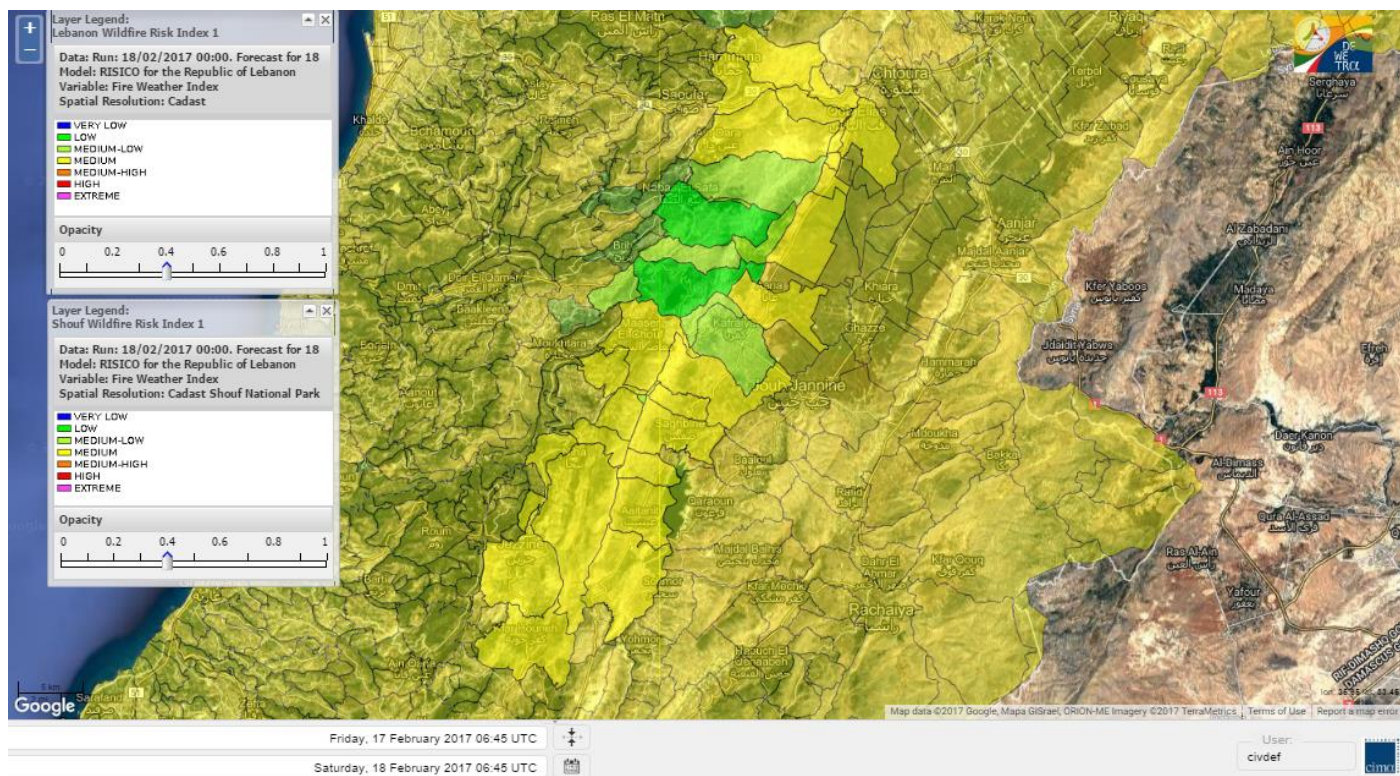

Shouf Biosphere Reserve Forecast for 18 February 2017