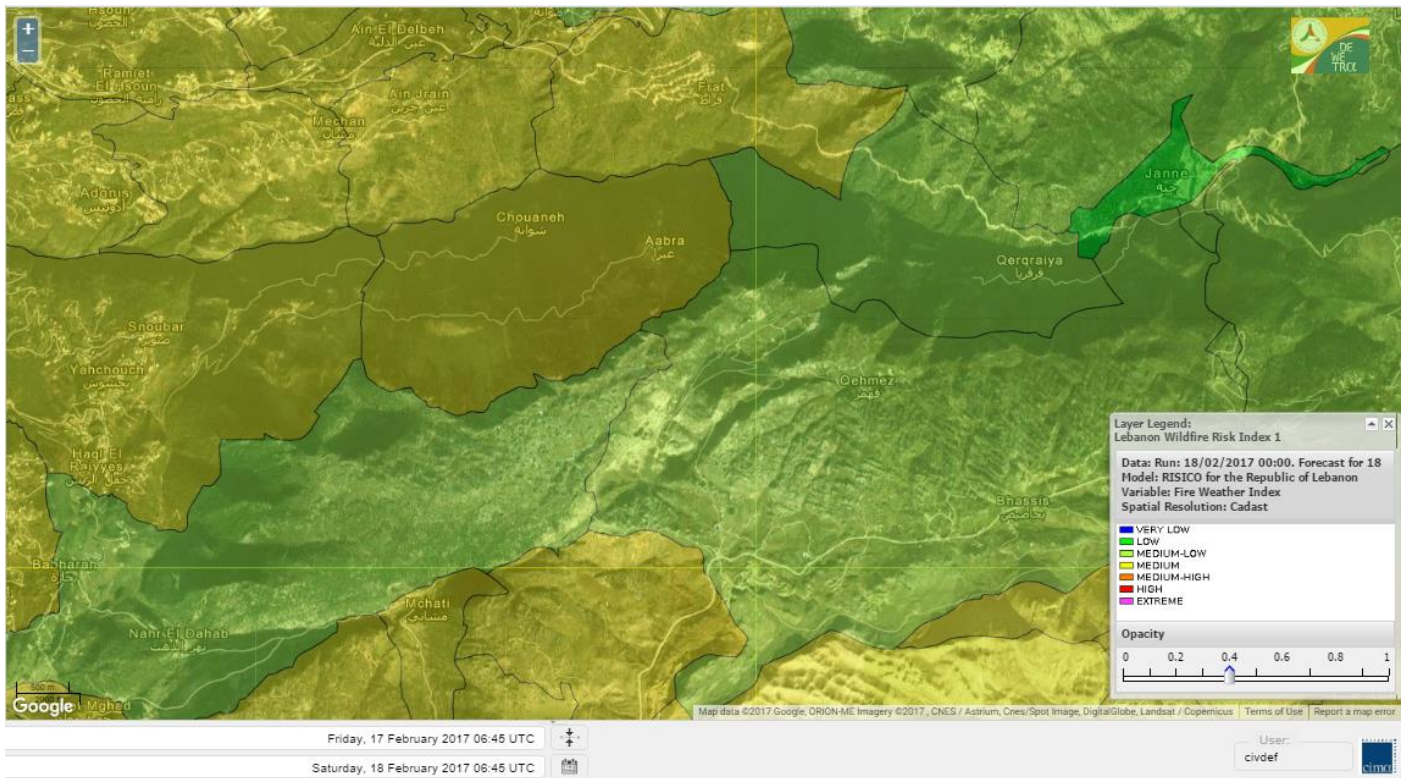

Lebanon for 20 February 2017

Shouf Biosphere Reserve Forecast for 18 February 2017

Shouf Biosphere Reserve Forecast for 19 February 2017

Shouf Biosphere Reserve Forecast for 20 February 2017

Jabal Moussa Reserve Forecast for 18 February 2017