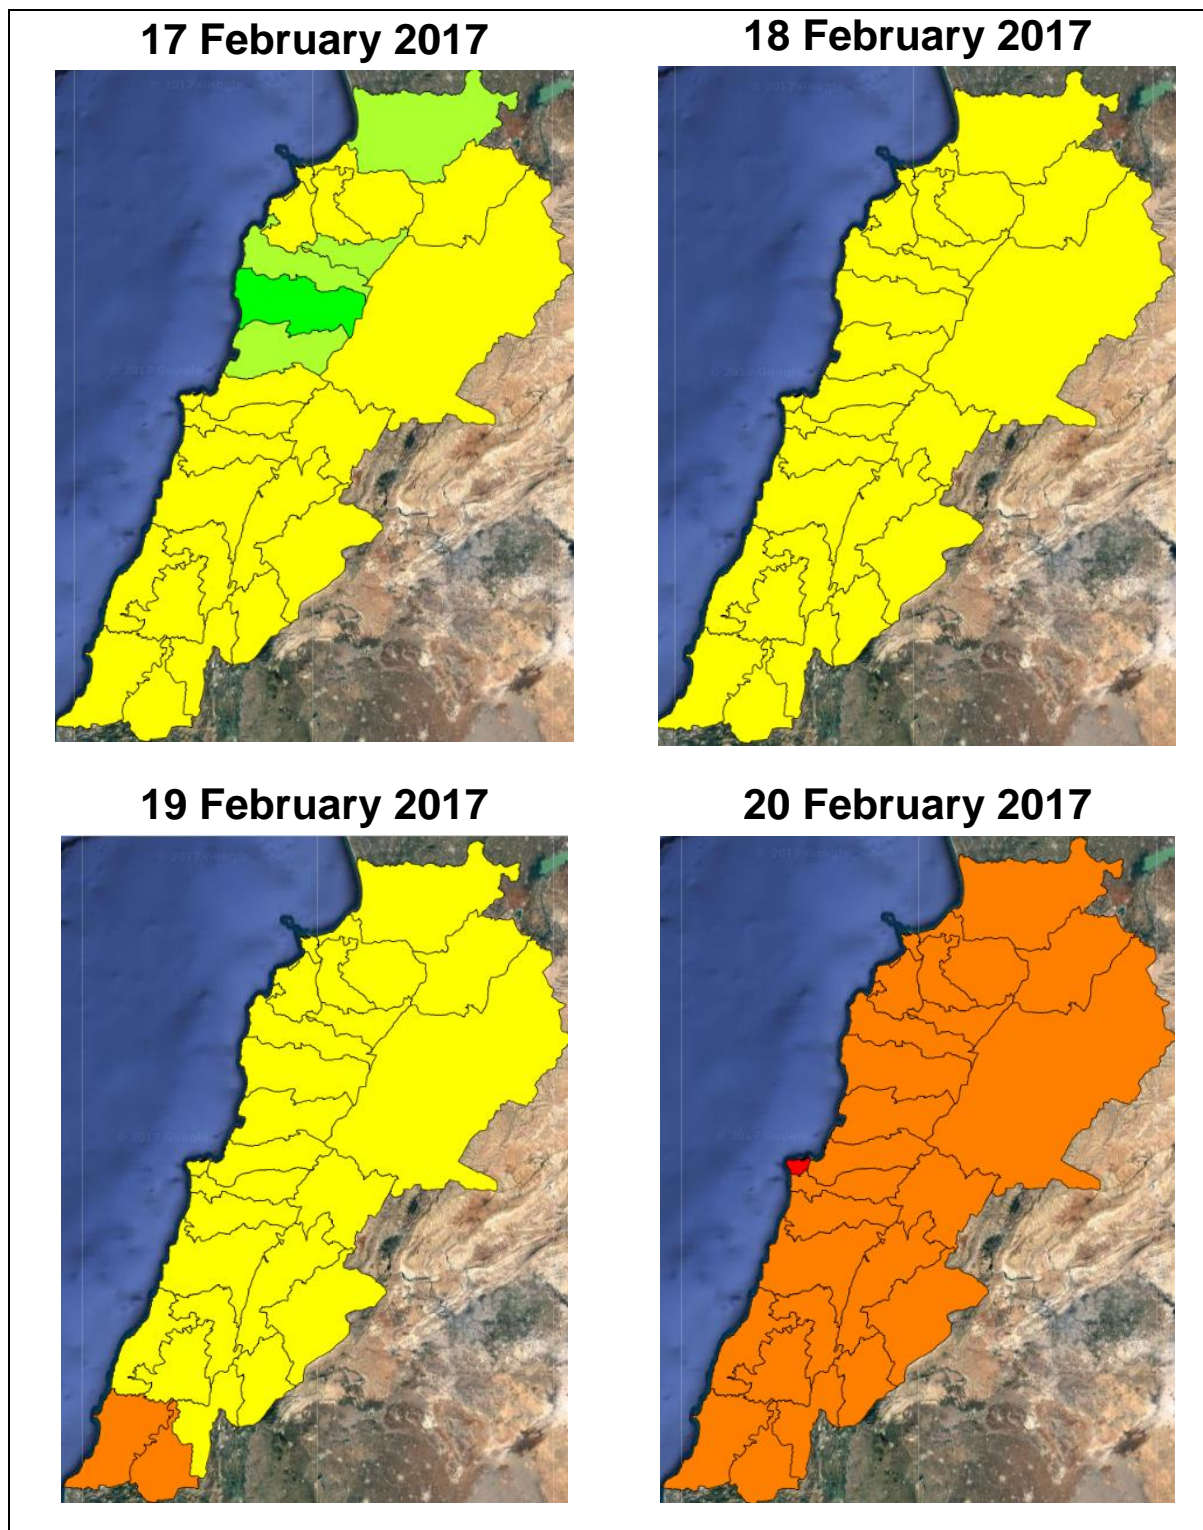

FIRE RISK INDEX

Layer Legend:
Lebanon Wildfire Risk Index 1

Data: Run: 18/02/2017 00:00. Forecast for 18
Model: RISICO for the Republic of Lebanon
Variable: Fire Weather Index
Spatial Resolution: Caza

- VERY LOW
- LOW
- MEDIUM-LOW
- MEDIUM
- MEDIUM-HIGH
- HIGH
- EXTREME