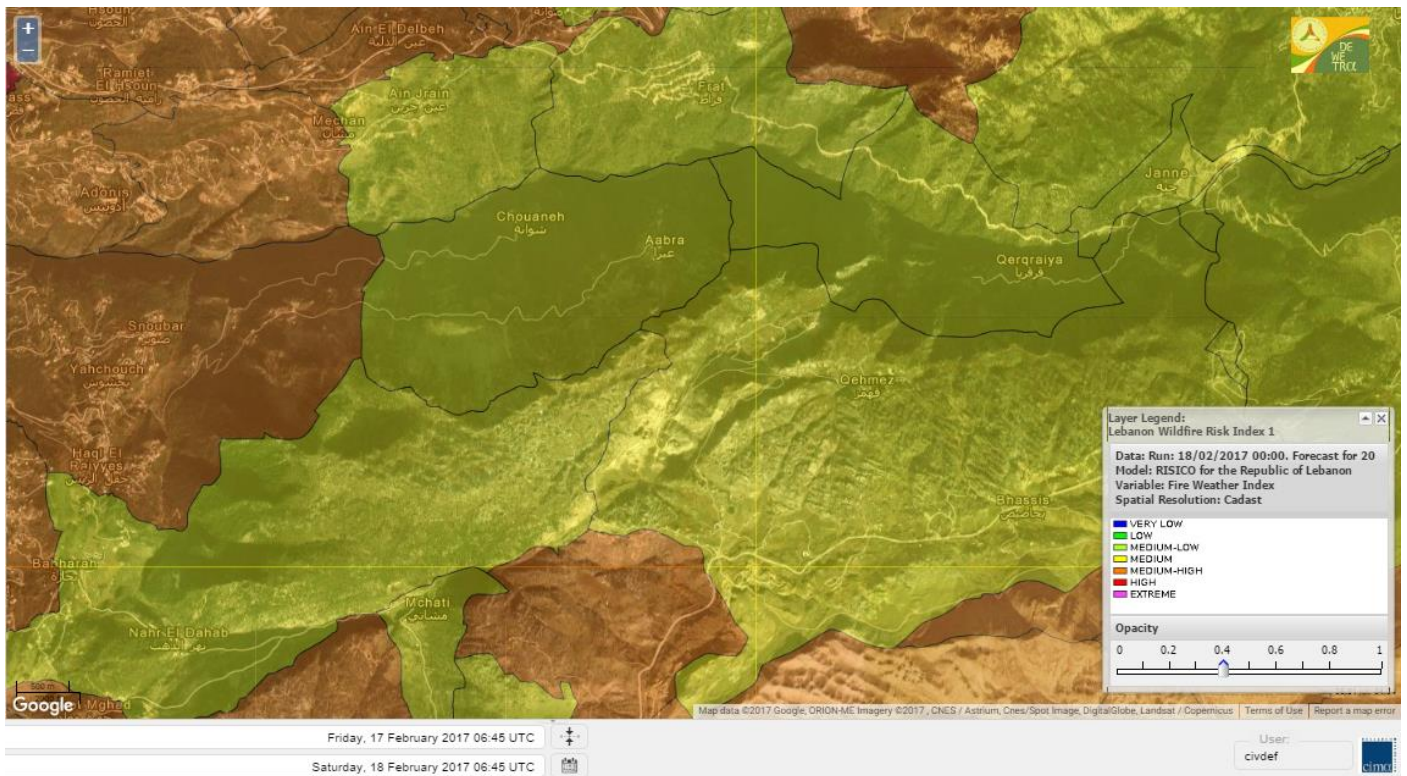

Jabal Moussa Reserve Forecast for 20 February 2017