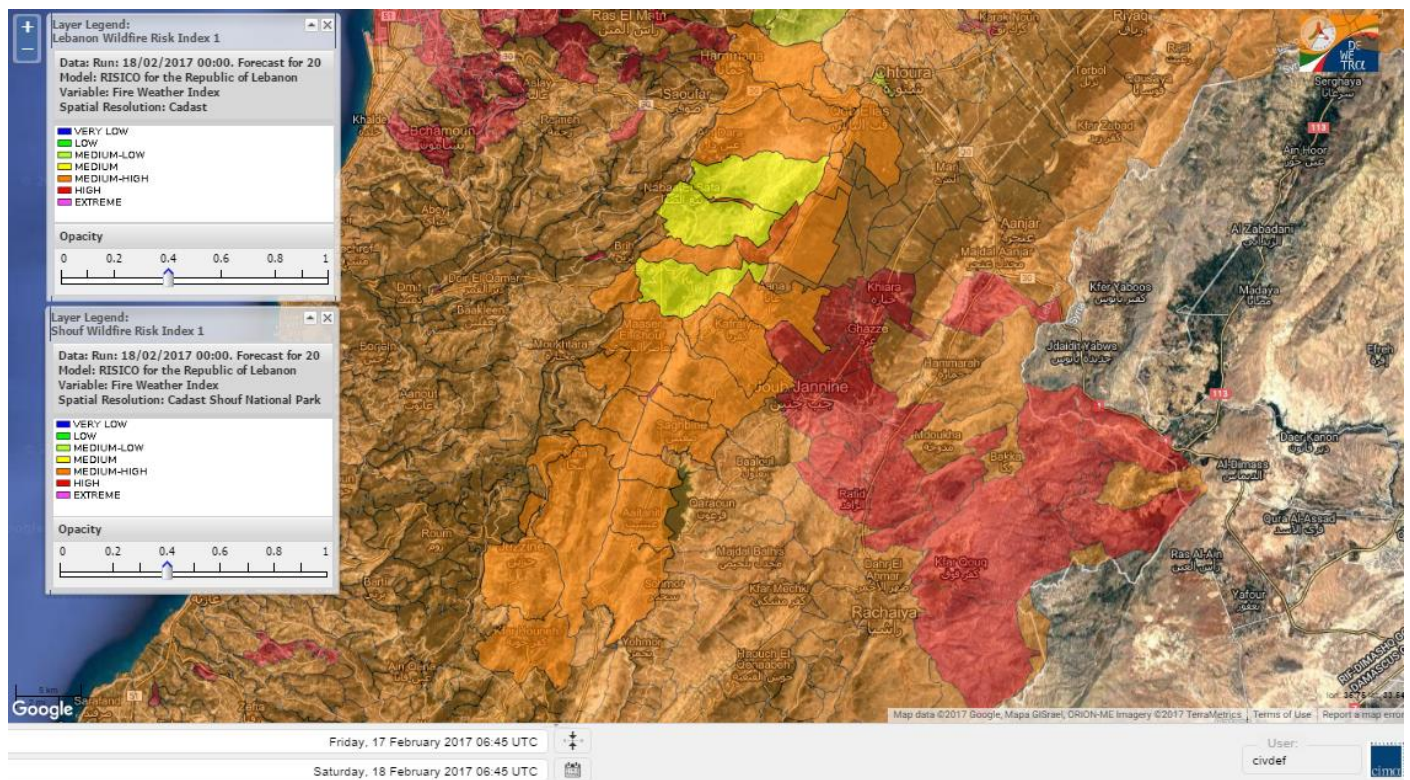

Lebanon for 20 February 2017

Shouf Biosphere Reserve Forecast for 18 February 2017

Shouf Biosphere Reserve Forecast for 19 February 2017

Shouf Biosphere Reserve Forecast for 20 February 2017

Jabal Moussa Reserve Forecast for 18 February 2017