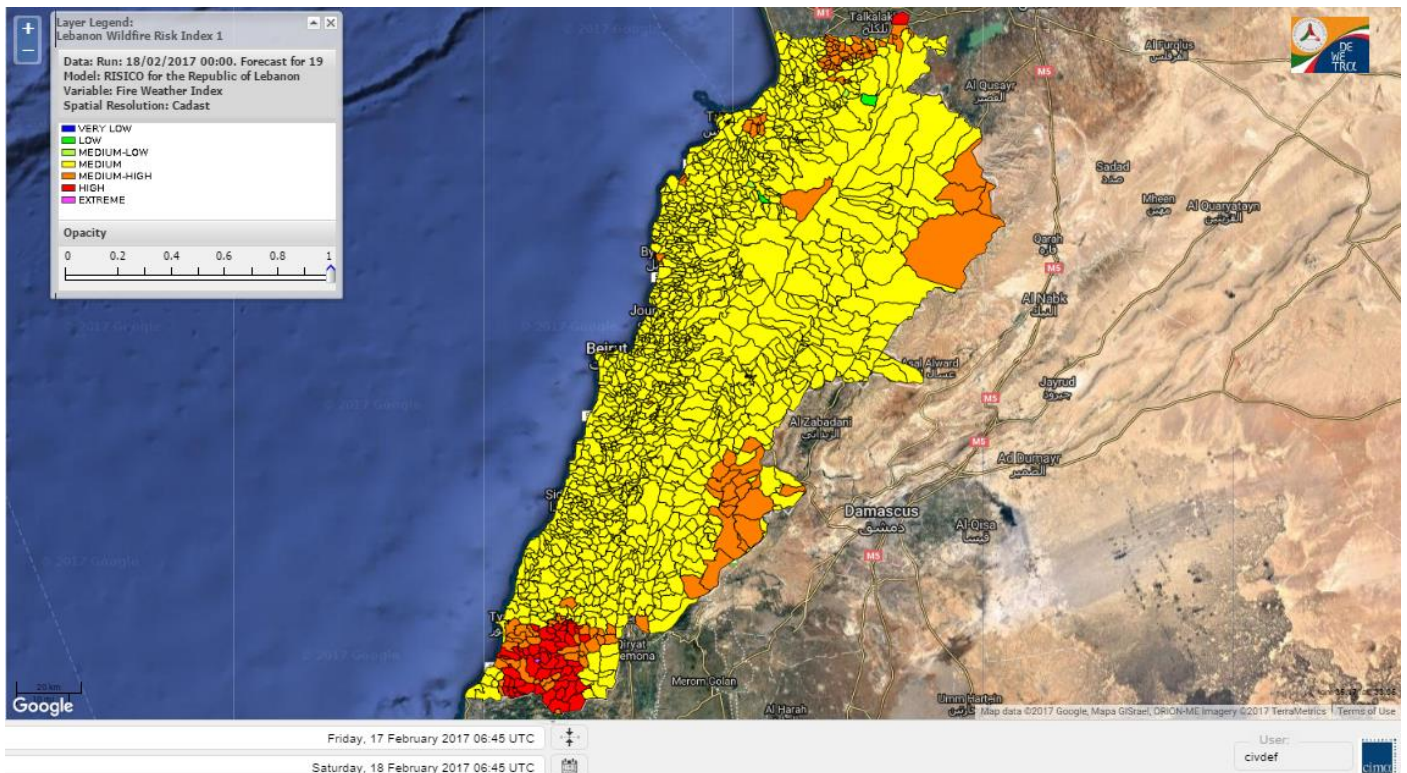

Lebanon for 19 February 2017