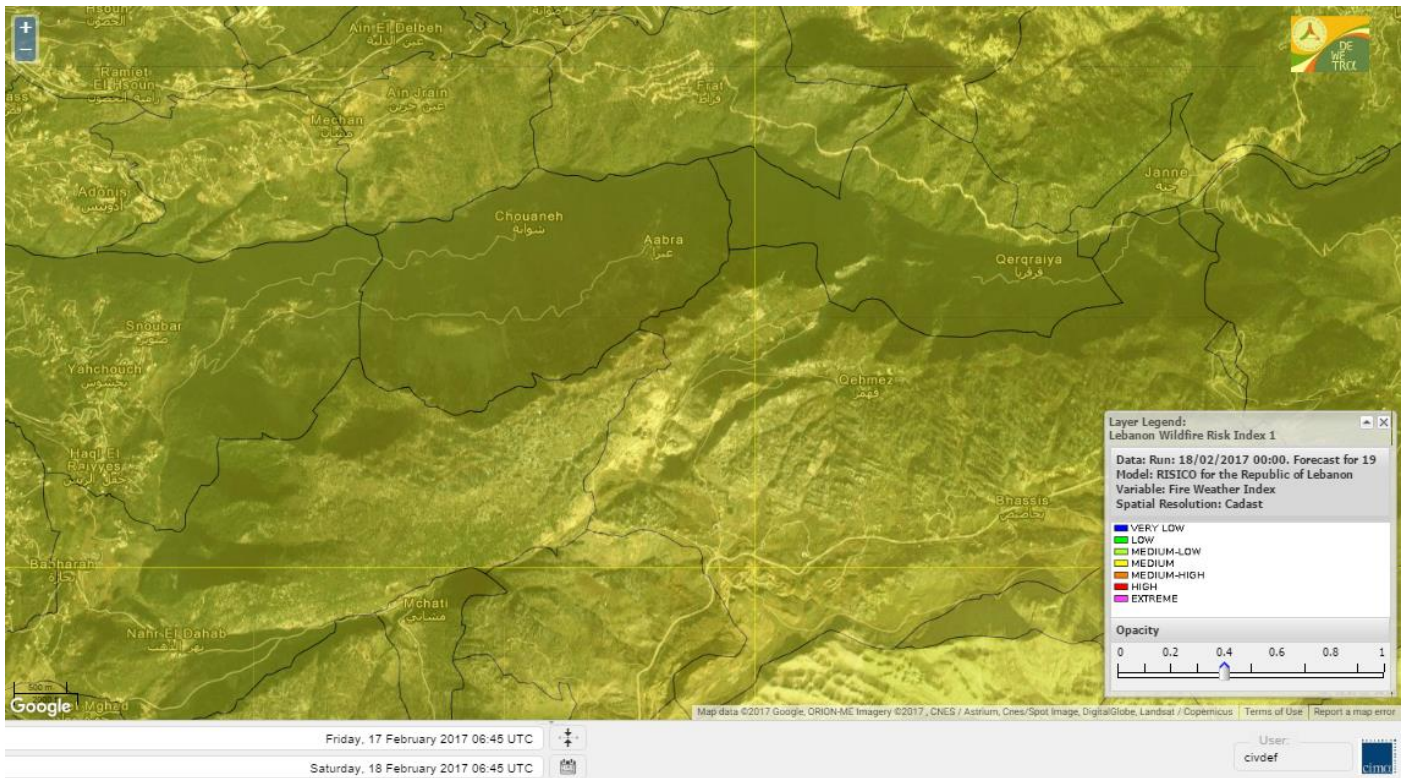

Jabal Moussa Reserve Forecast for 19 February 2017