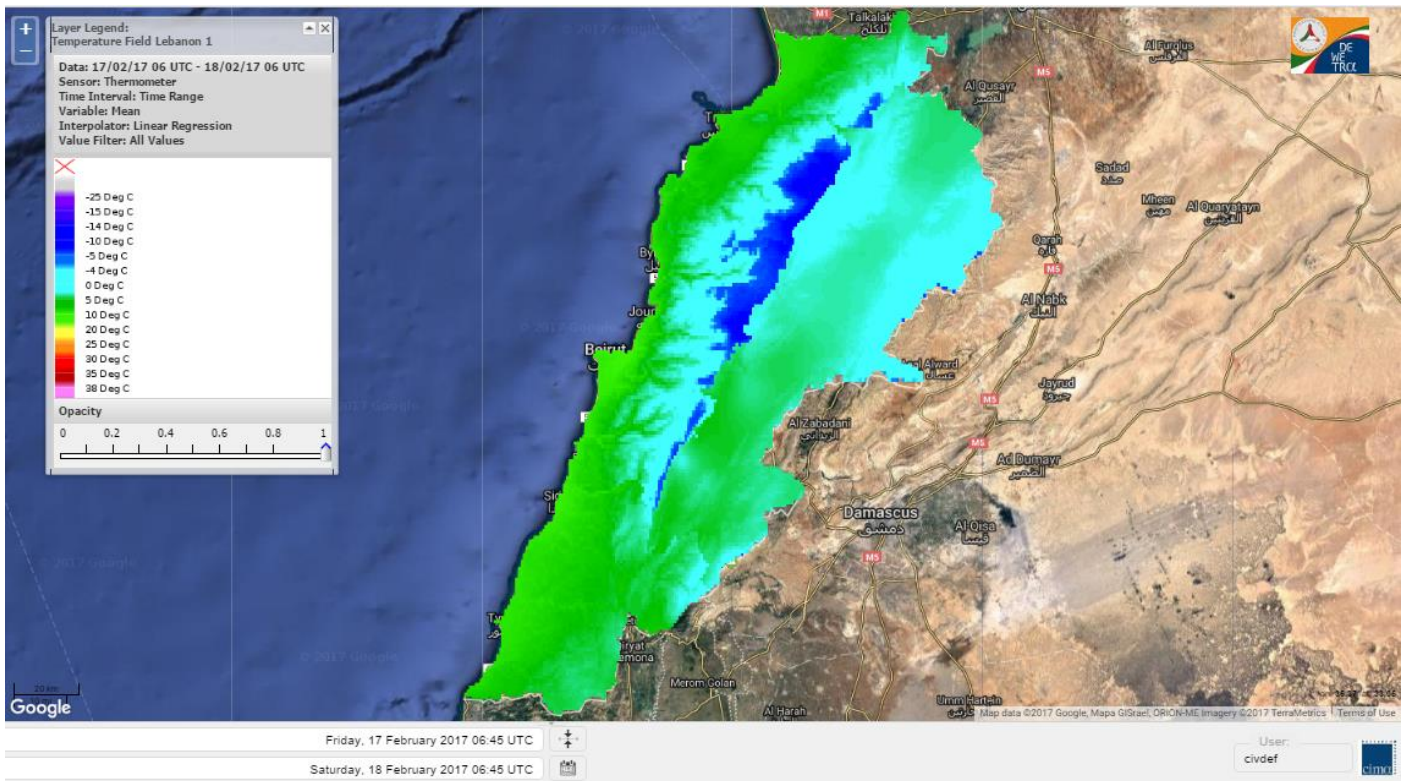

Lebanon temperature for 18 February 2017