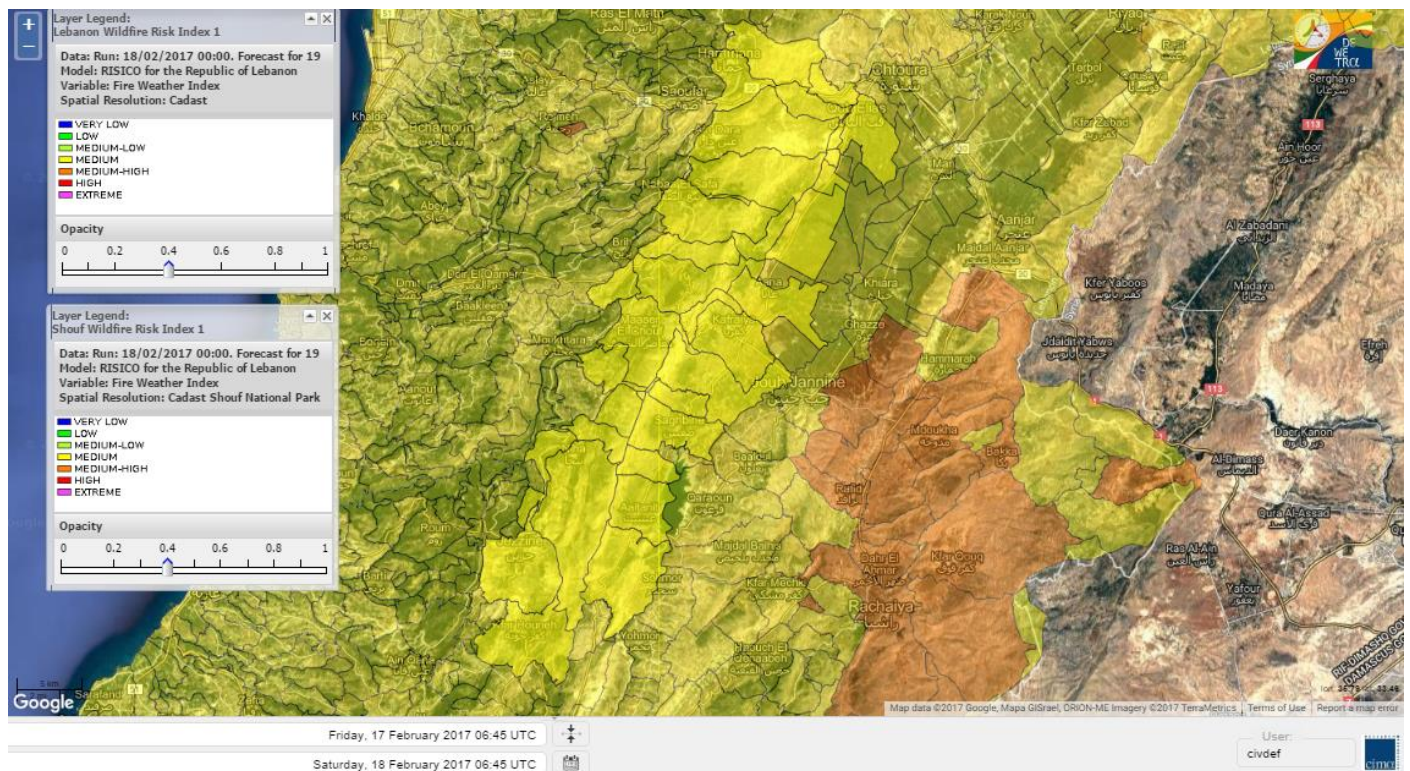

Shouf Biosphere Reserve Forecast for 19 February 2017