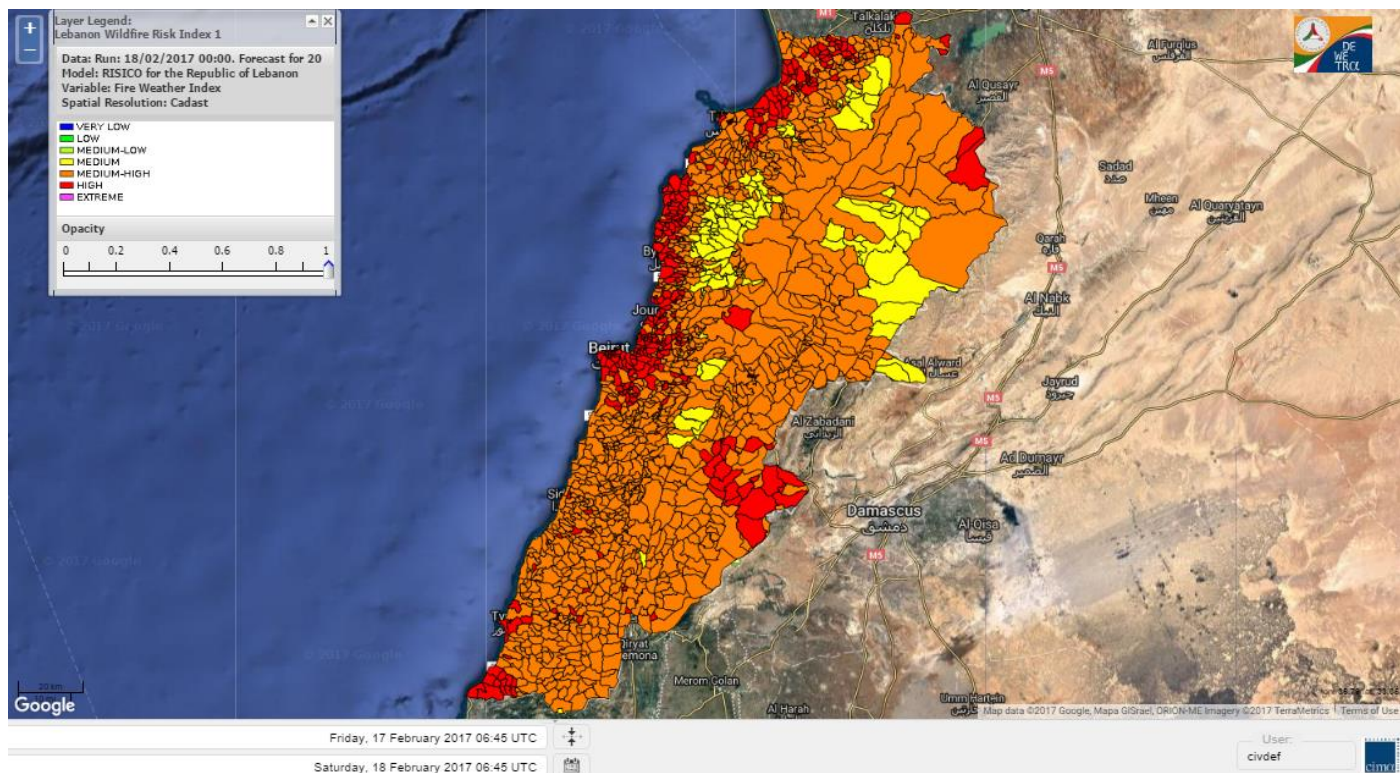

Lebanon for 20 February 2017