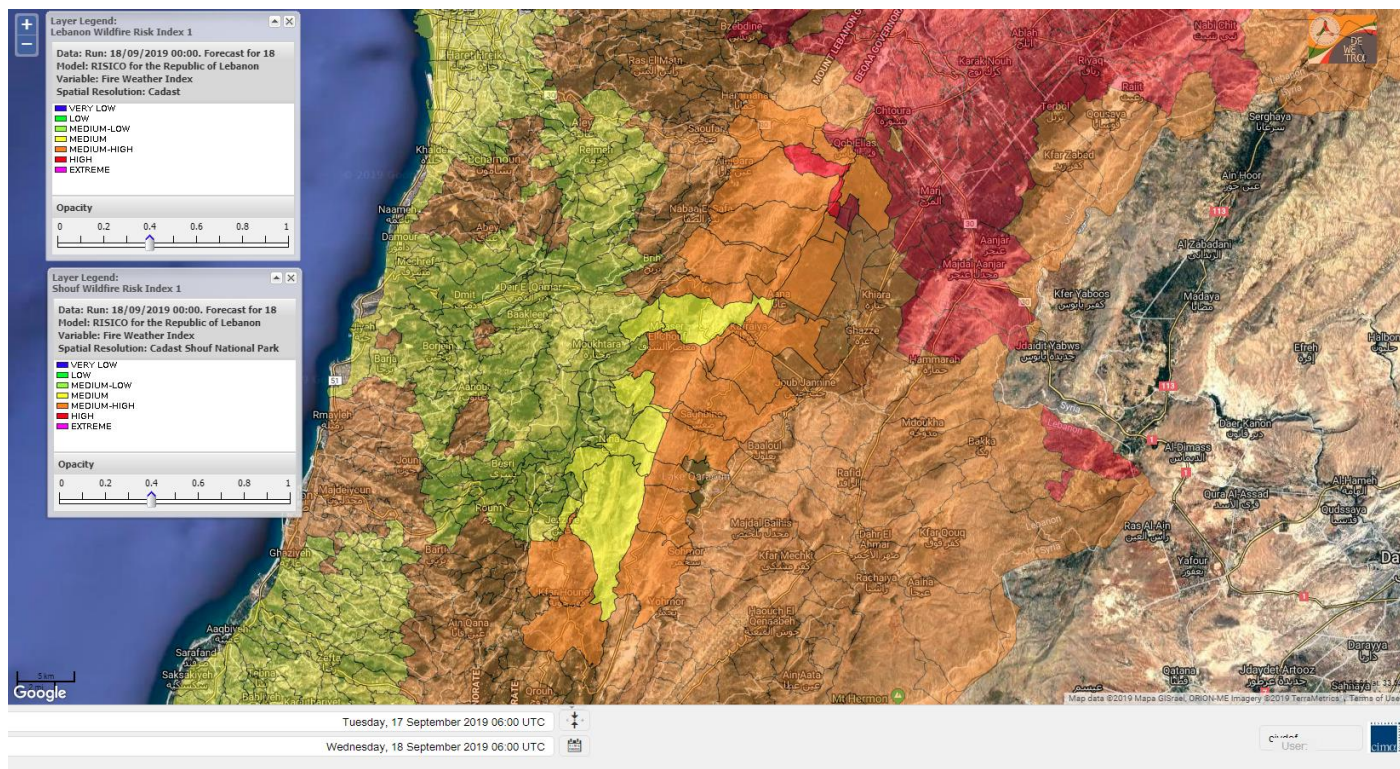

- VERY LOW
- LOW
- MEDIUM-LOW
- MEDIUM
- MEDIUM-HIGH
- HIGH
- EXTREME

Lebanon for 18 September 2019

Lebanon for 19 September 2019

Lebanon for 20 September 2019

Shouf Biosphere Reserve Forecast for 18 September 2019