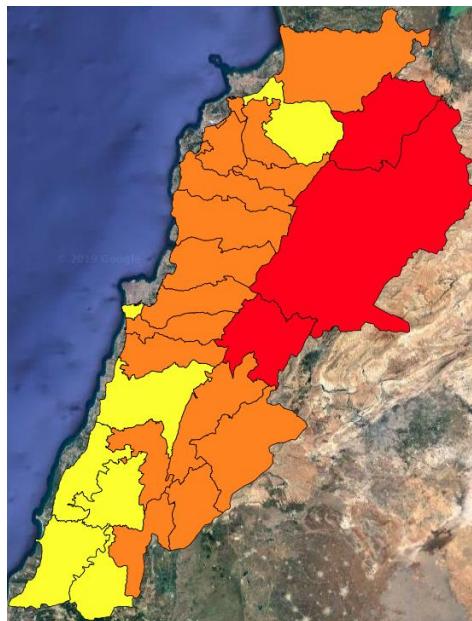

18 September 2019