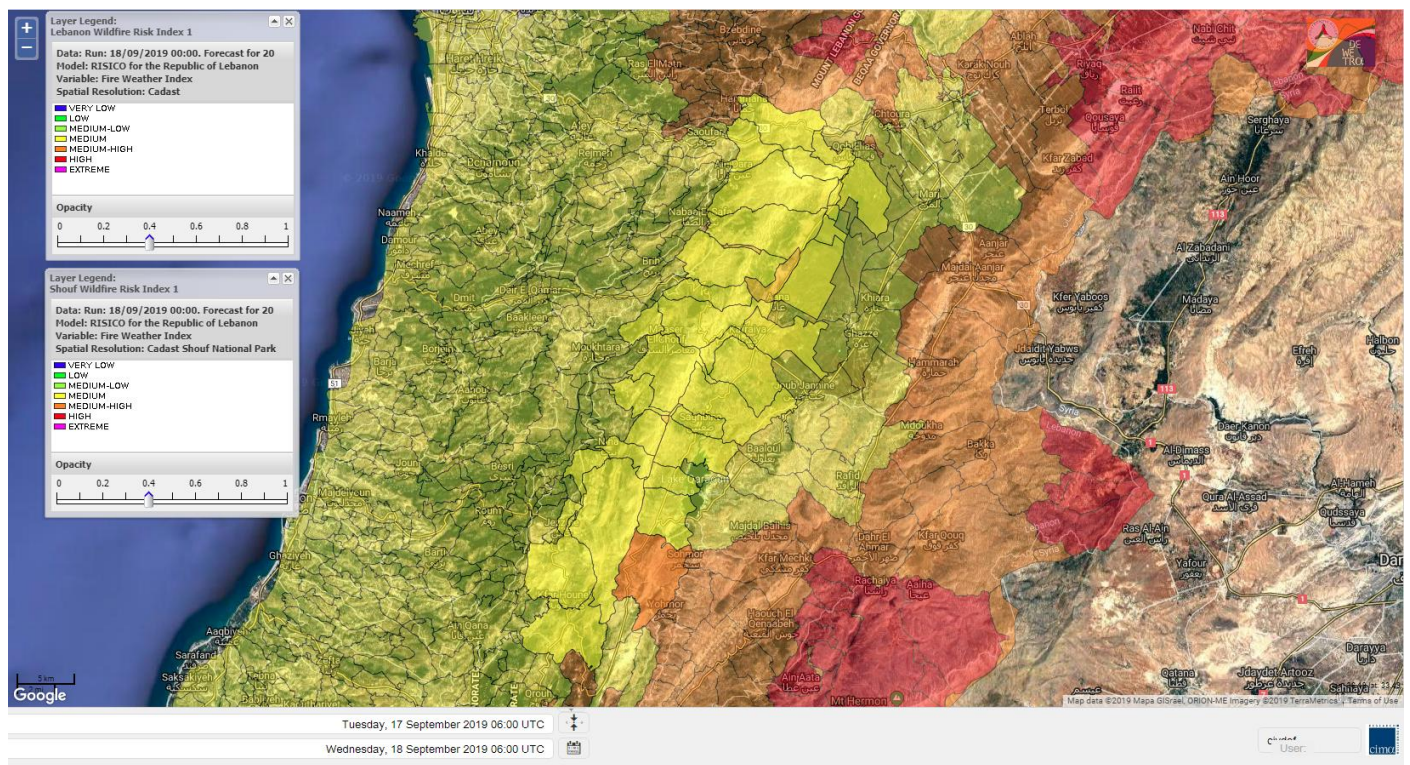

Shouf Biosphere Reserve Forecast for 20 September 2019