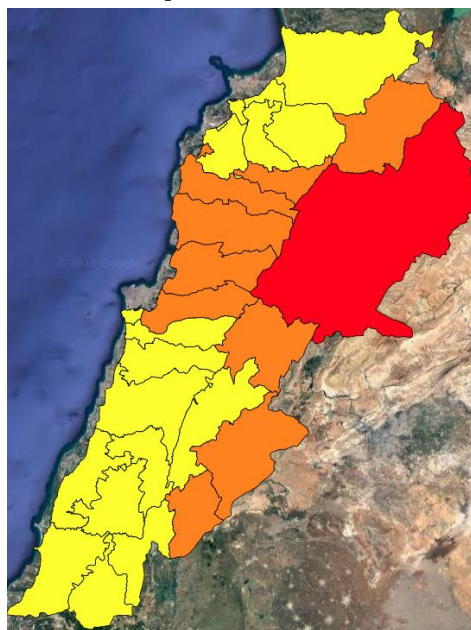

Beirut, 18 September 2019

FIRE RISK INDEX

17 September 2019

18 September 2019

19 September 2019

20 September 2019

Layer Legend:
Lebanon Wildfire Risk Index 1

Data: Run: 18/09/2019 00:00. Forecast for 18
Model: RISICO for the Republic of Lebanon
Variable: Fire Weather Index
Spatial Resolution: Caza