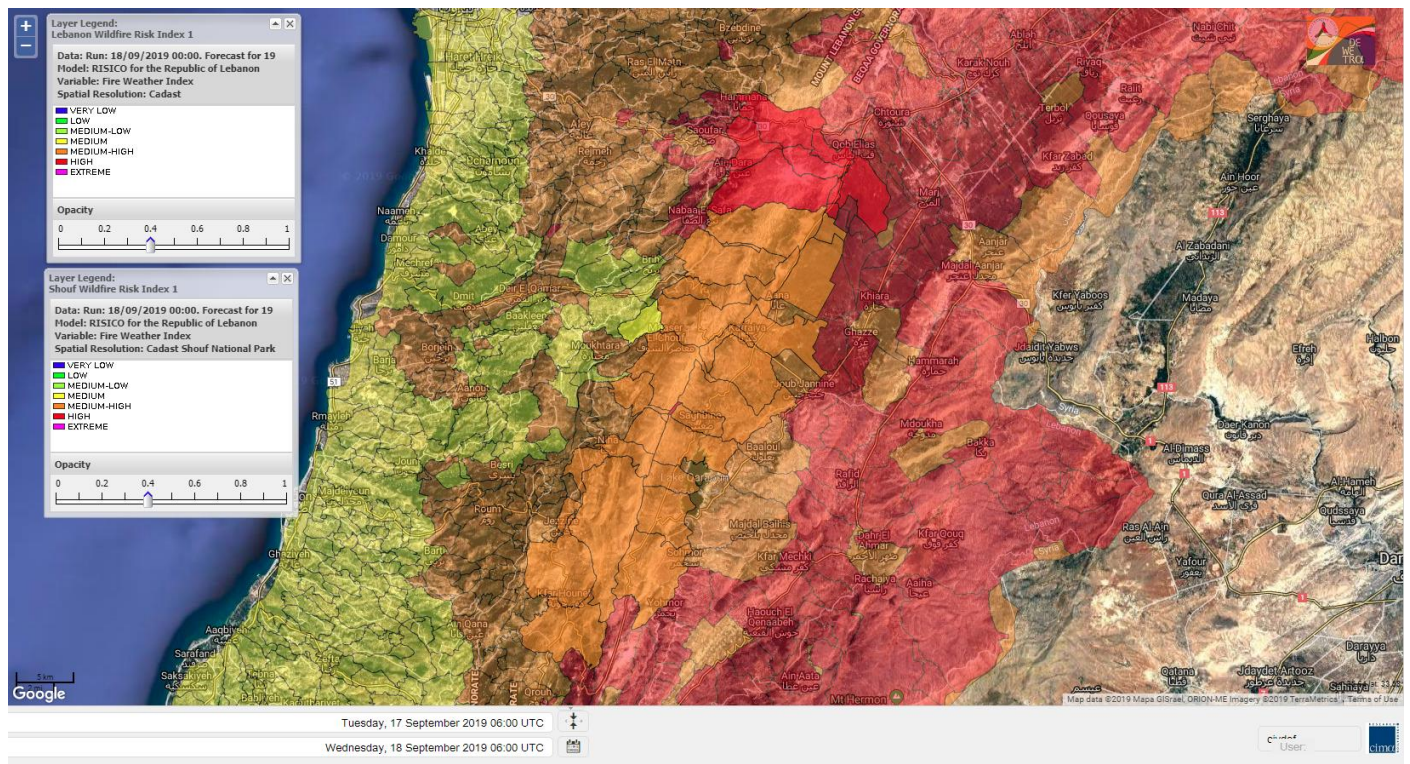

Shouf Biosphere Reserve Forecast for 19 September 2019