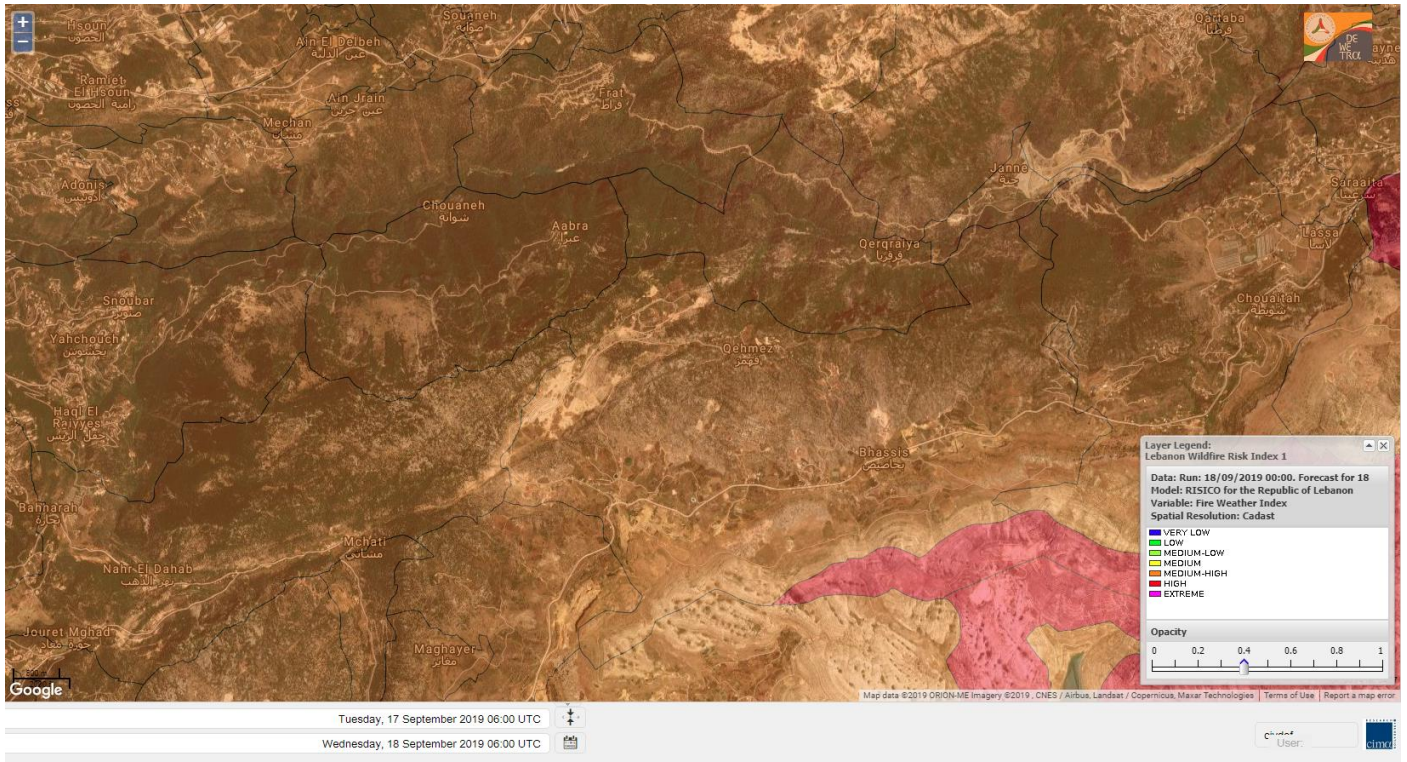

Jabal Moussa Reserve Forecast for 18 September 2019