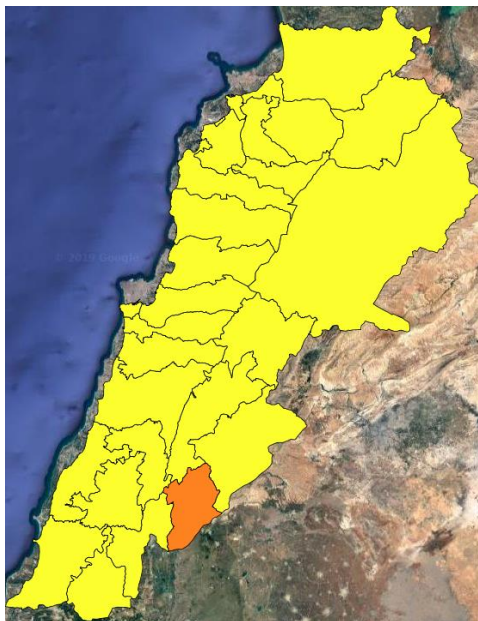

FIRE RISK INDEX

17 September 2019