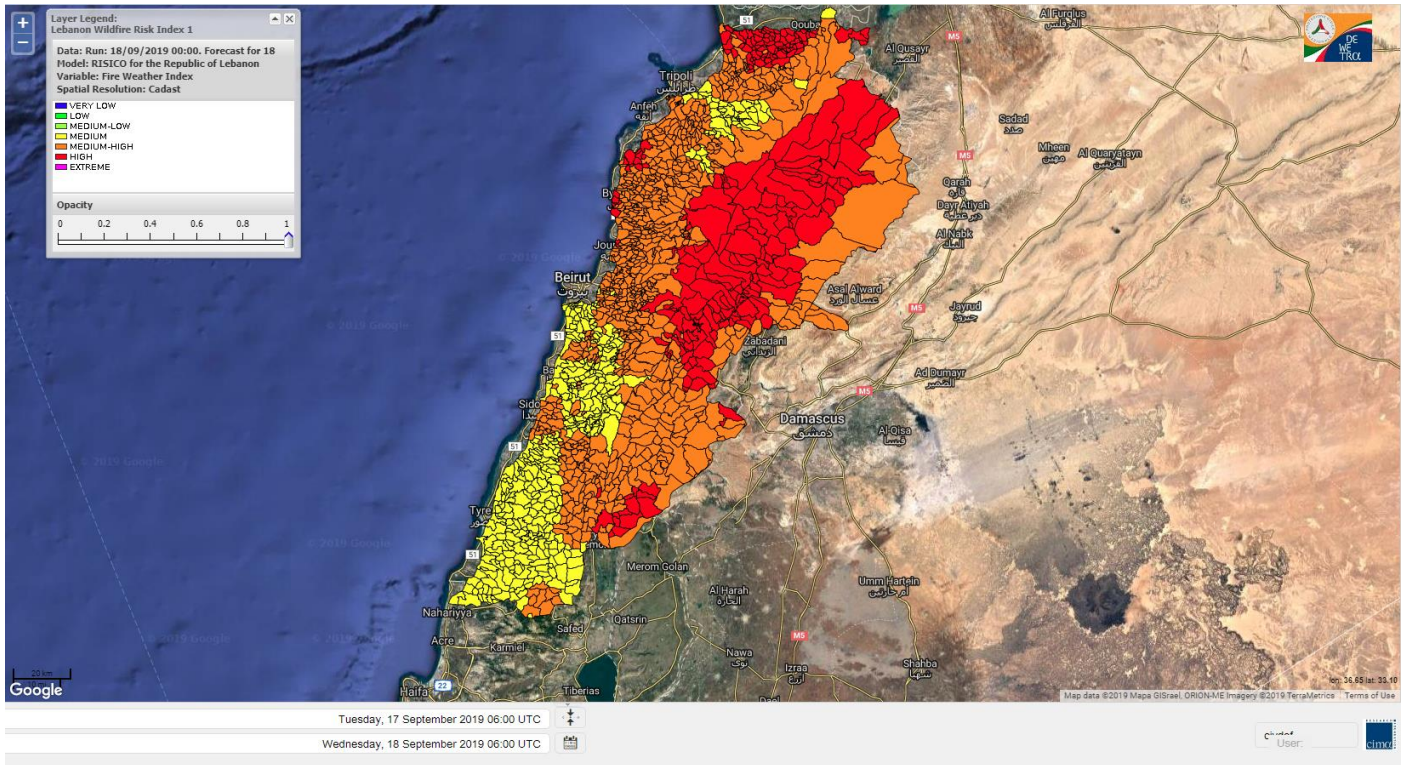

Lebanon for 18 September 2019