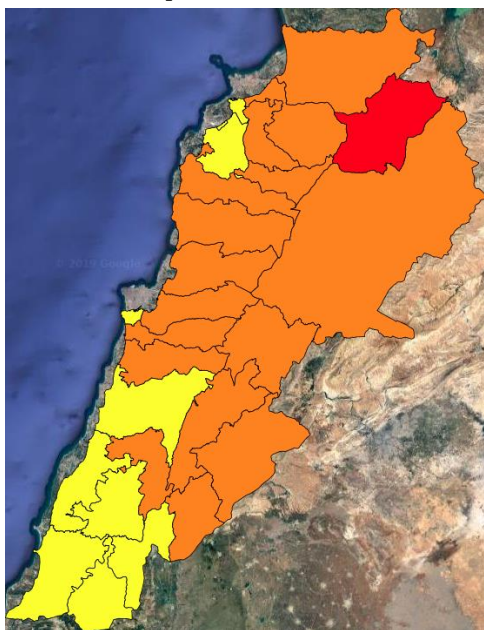

Beirut, 18 September 2019

FIRE RISK INDEX

17 September 2019

18 September 2019

19 September 2019

20 September 2019

Layer Legend:
Lebanon Wildfire Risk Index 1

Data: Run: 18/09/2019 00:00. Forecast for 18
Model: RISICO for the Republic of Lebanon
Variable: Fire Weather Index
Spatial Resolution: Caza