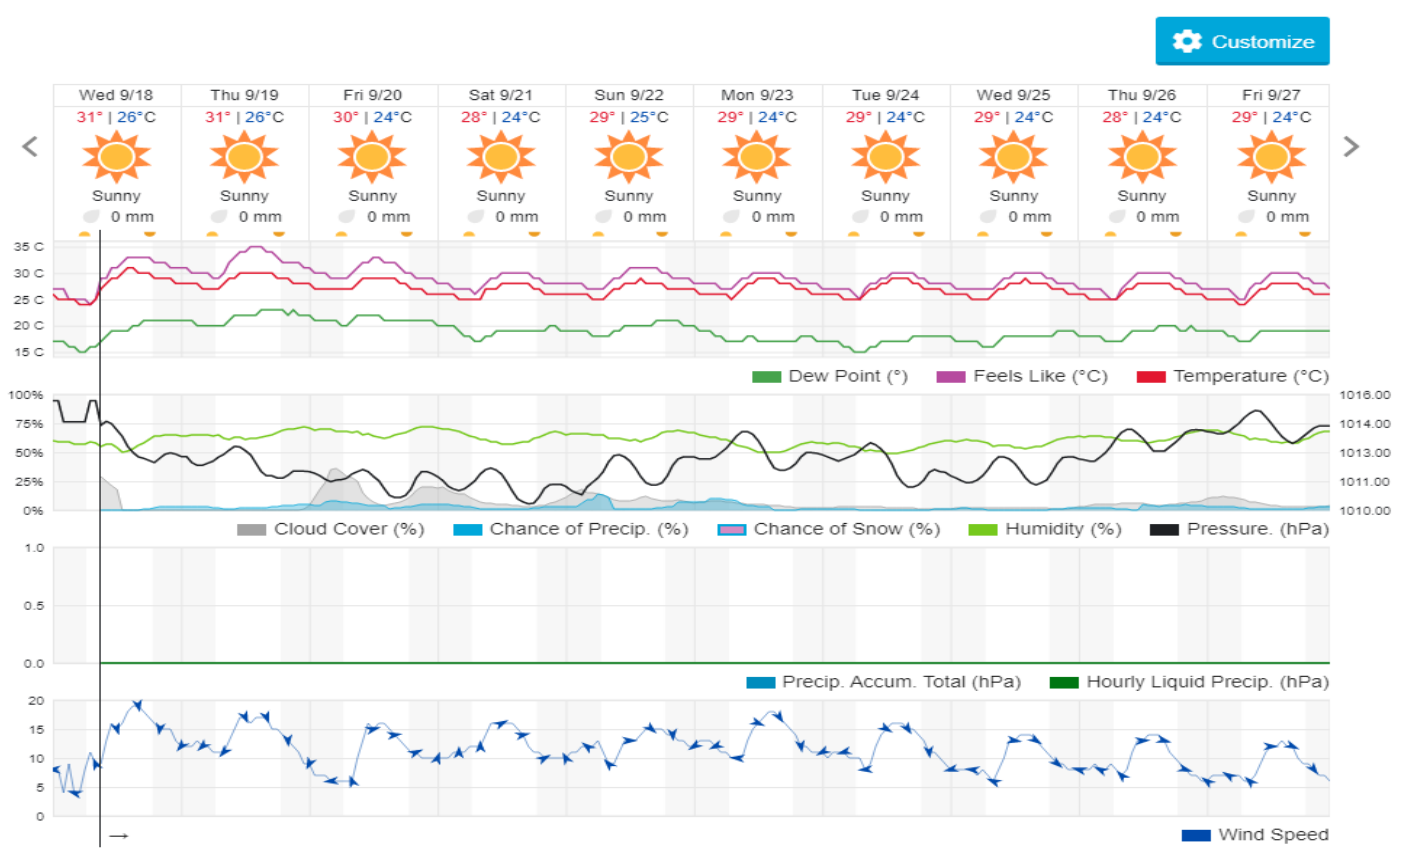

Beirut, Lebanon

28° ACHRAFIEH, RIZK STATION | CHANGE

TODAY HOURLY **10-DAY** CALENDAR HISTORY WUNDERMAP