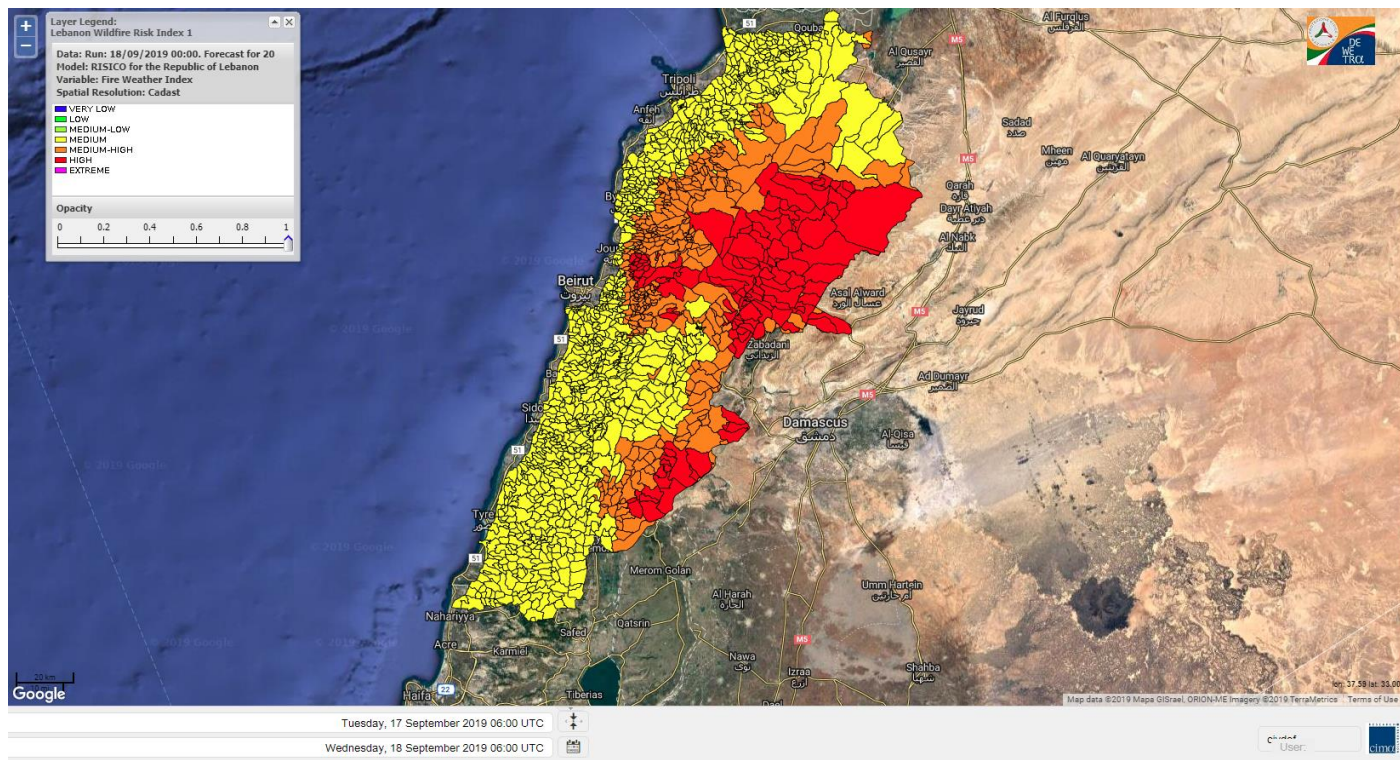

- VERY LOW
- LOW
- MEDIUM-LOW
- MEDIUM
- MEDIUM-HIGH
- HIGH
- EXTREME

Lebanon for 18 September 2019

Lebanon for 19 September 2019

Lebanon for 20 September 2019

Shouf Biosphere Reserve Forecast for 18 September 2019