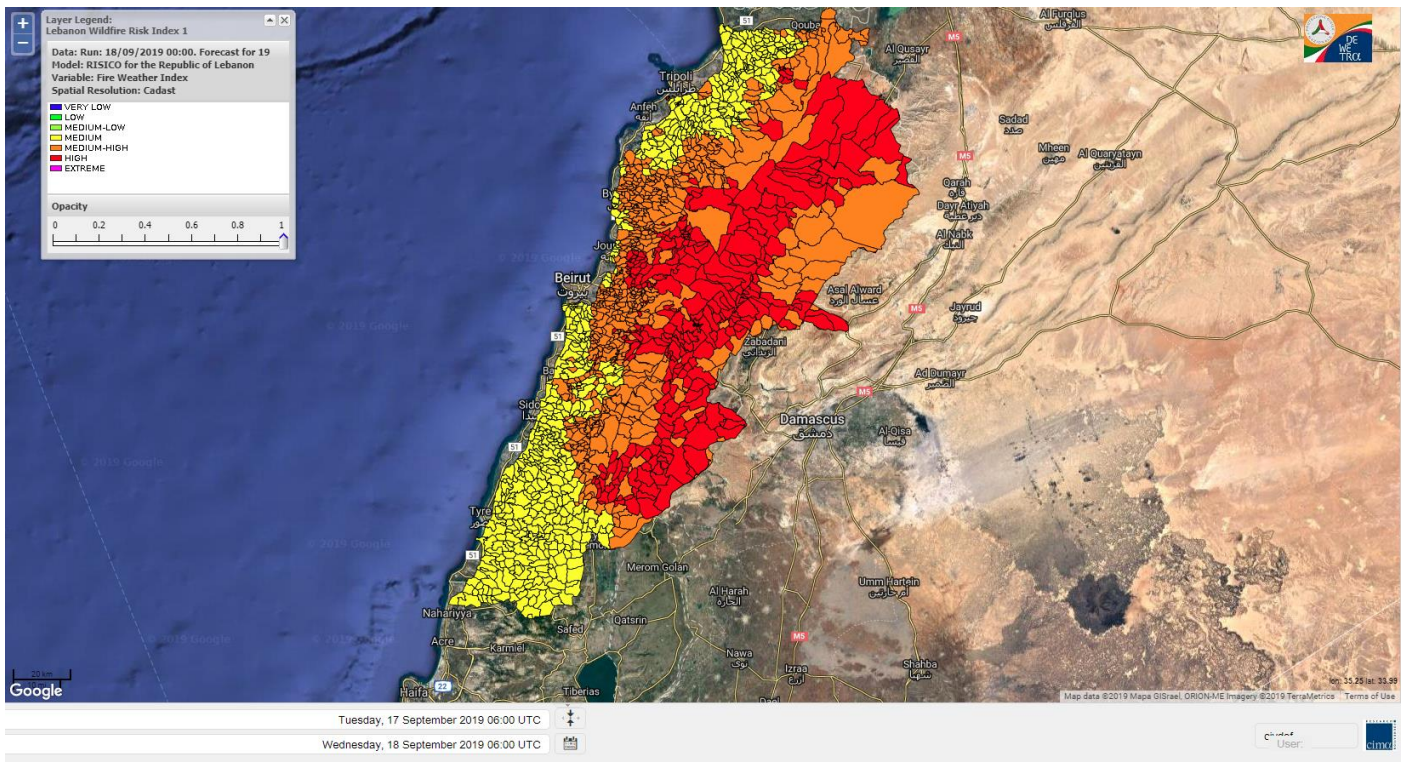

Lebanon for 19 September 2019