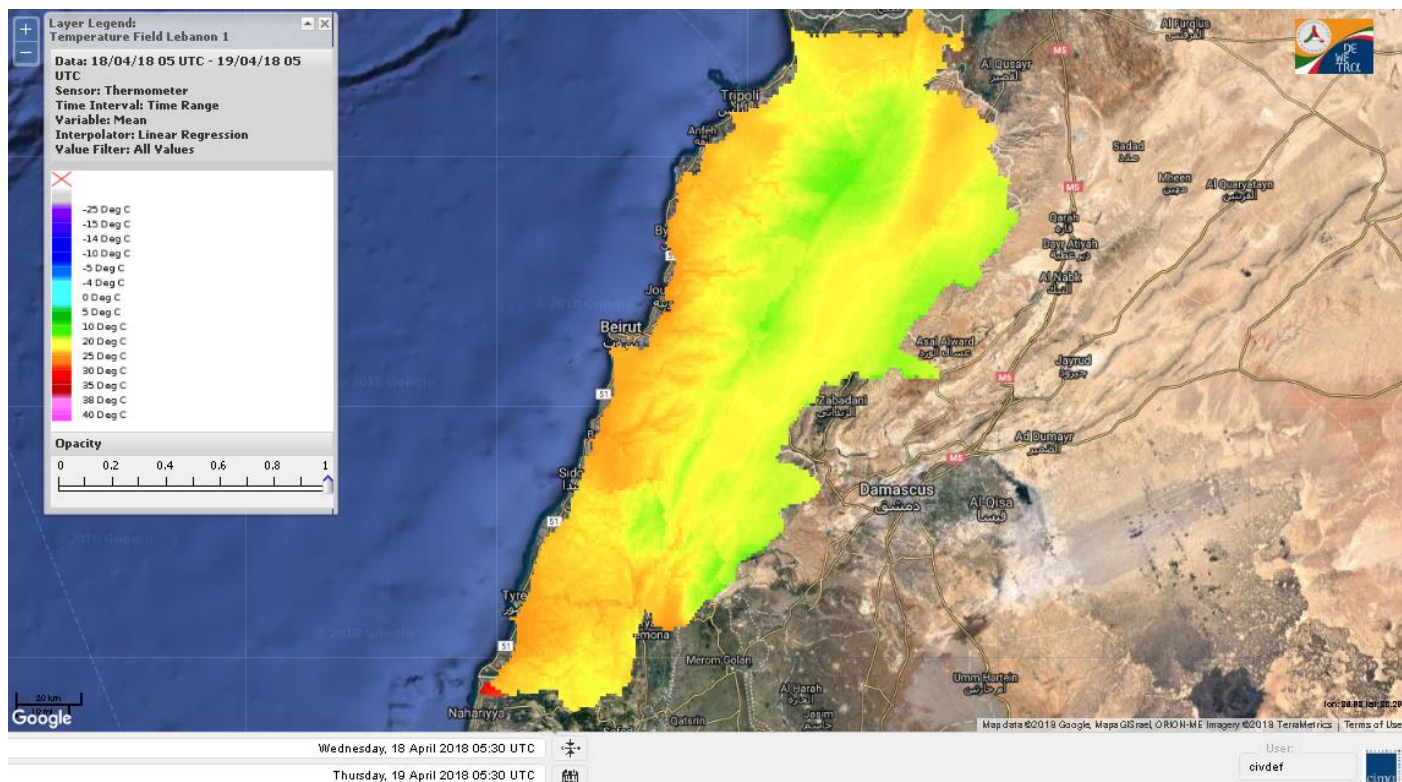

Lebanon temperature for Lebanon 19 April 2018