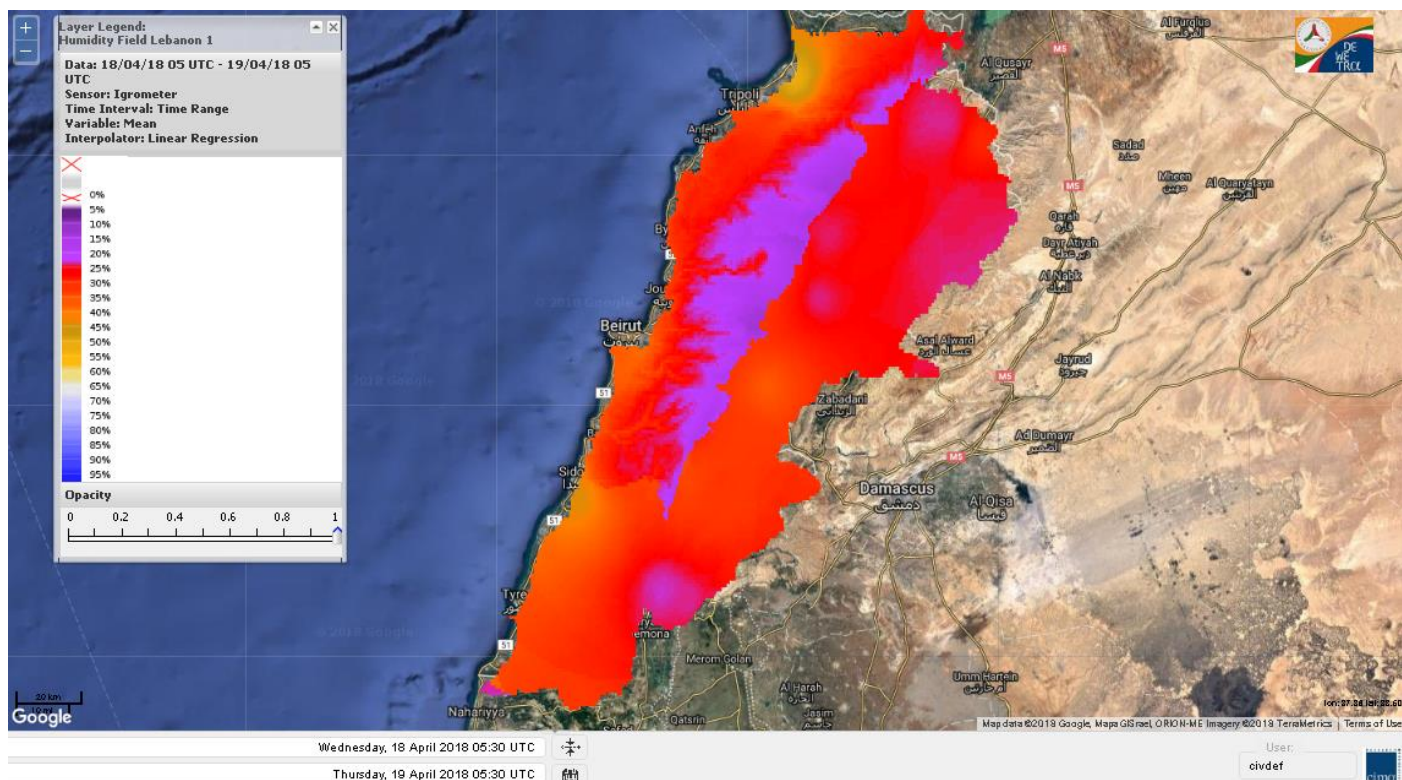

Lebanon humidity for Lebanon 19 April 2018