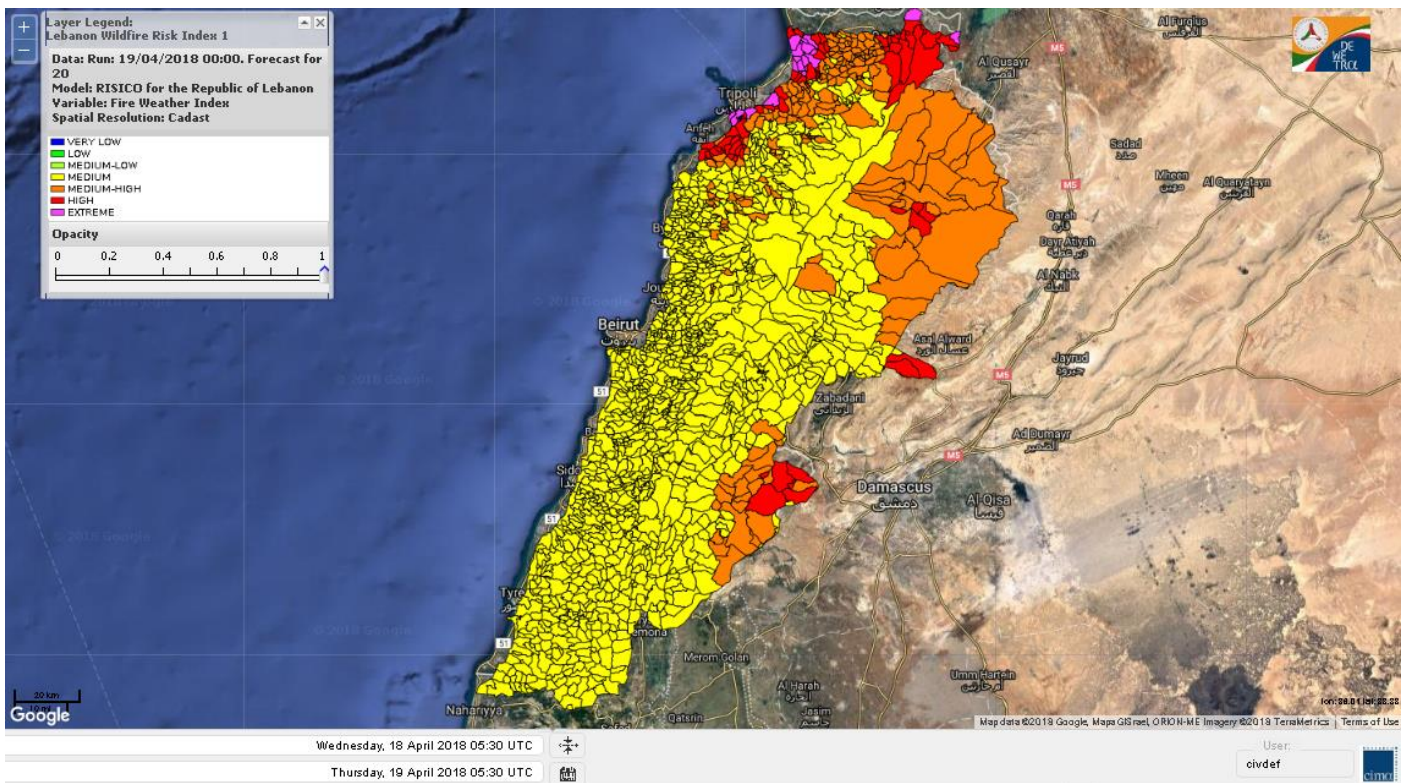

Lebanon for 20 April 2018