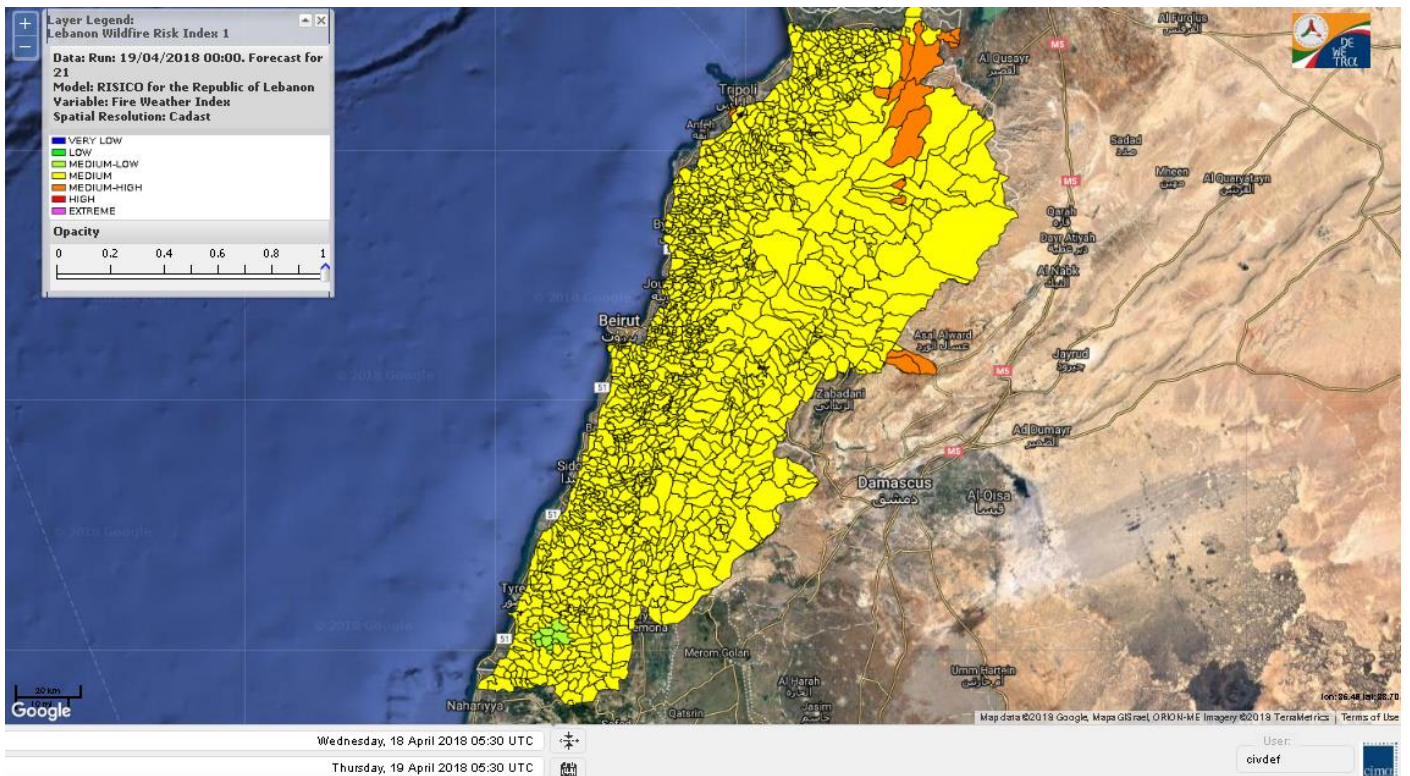

Lebanon for 21 April 2018