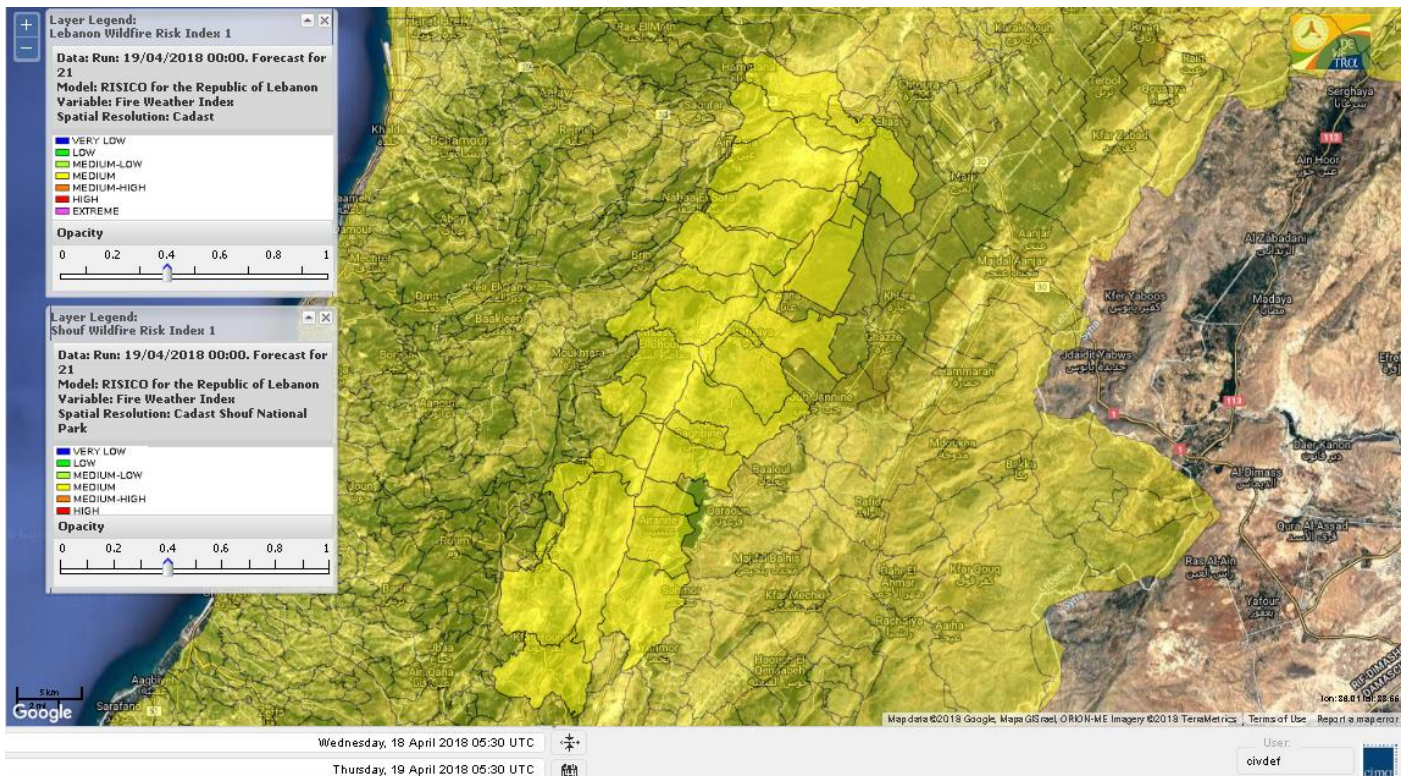

Lebanon for 21 April 2018

Shouf Biosphere Reserve Forecast for 19 April 2018

Shouf Biosphere Reserve Forecast for 20 April 2018

Shouf Biosphere Reserve Forecast for 21 April 2018

Jabal Moussa Reserve Forecast for 19 April 2018