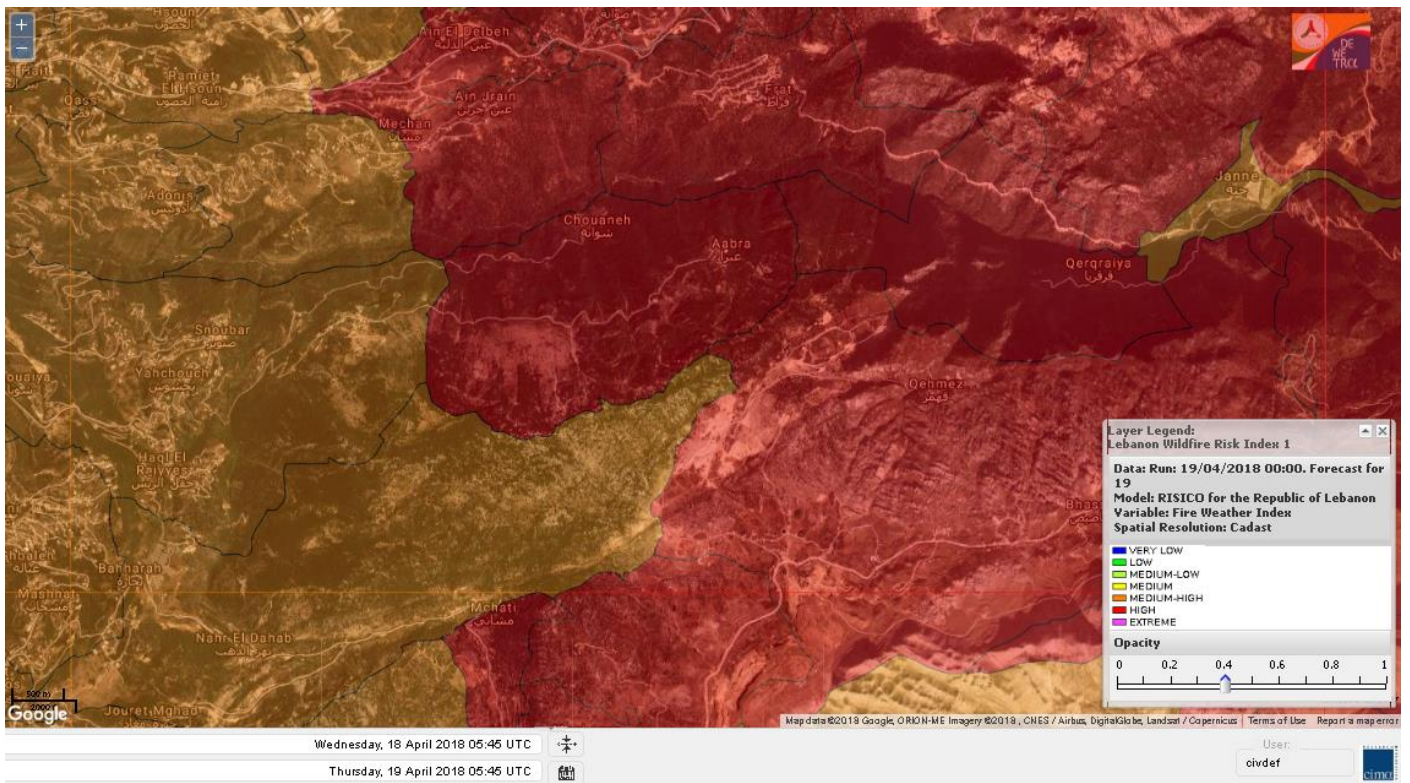

Lebanon for 21 April 2018

Shouf Biosphere Reserve Forecast for 19 April 2018

Shouf Biosphere Reserve Forecast for 20 April 2018

Shouf Biosphere Reserve Forecast for 21 April 2018

Jabal Moussa Reserve Forecast for 19 April 2018