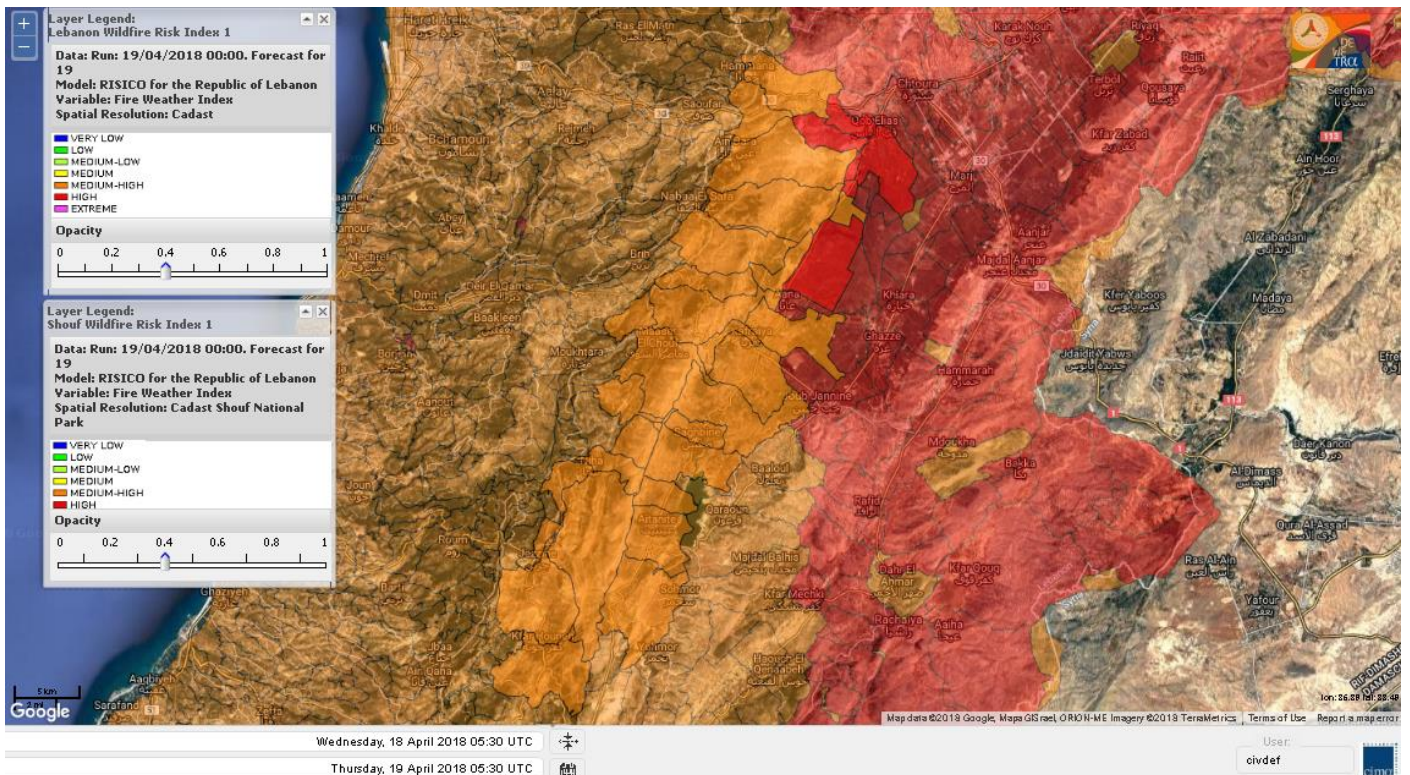

Shouf Biosphere Reserve Forecast for 19 April 2018