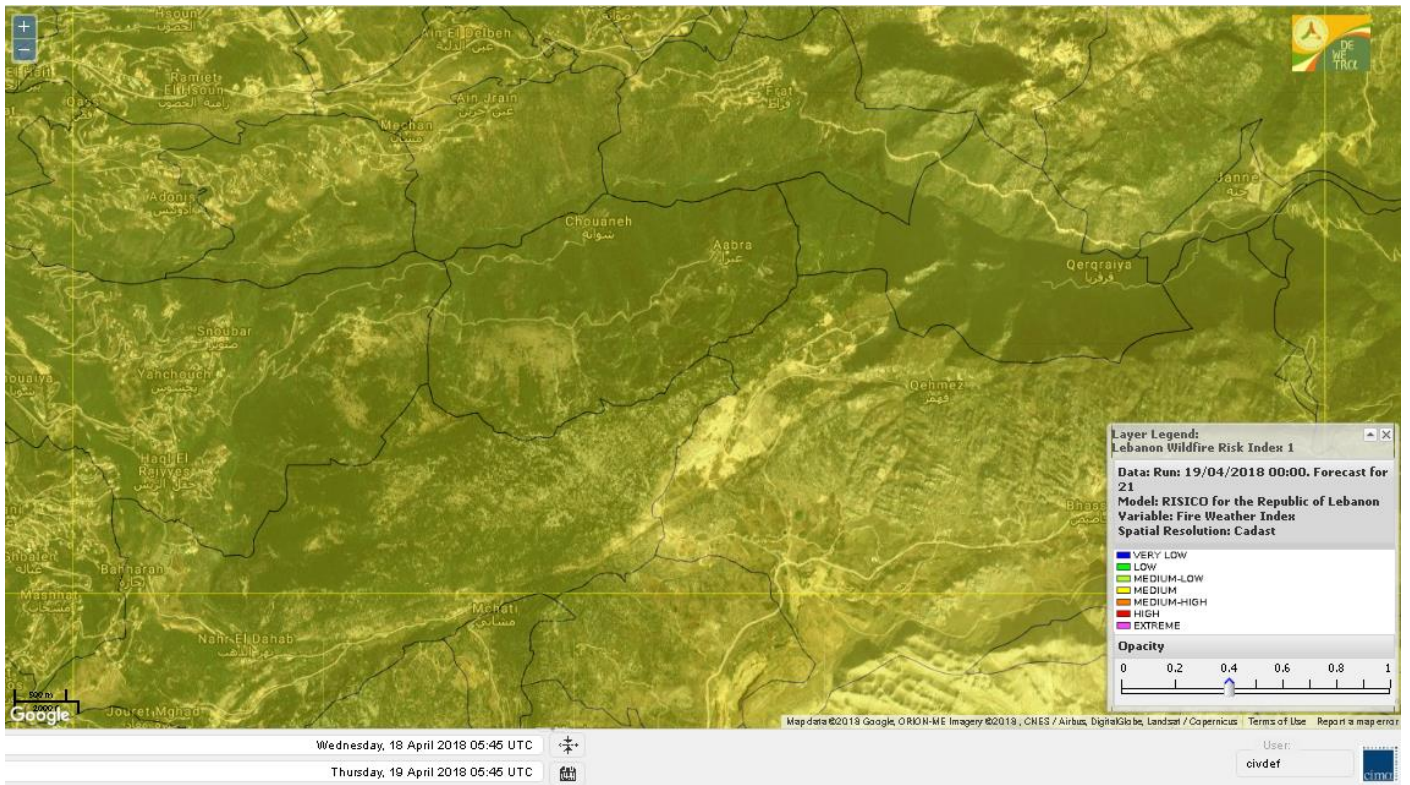

Jabal Moussa Reserve Forecast for 21 April 2018