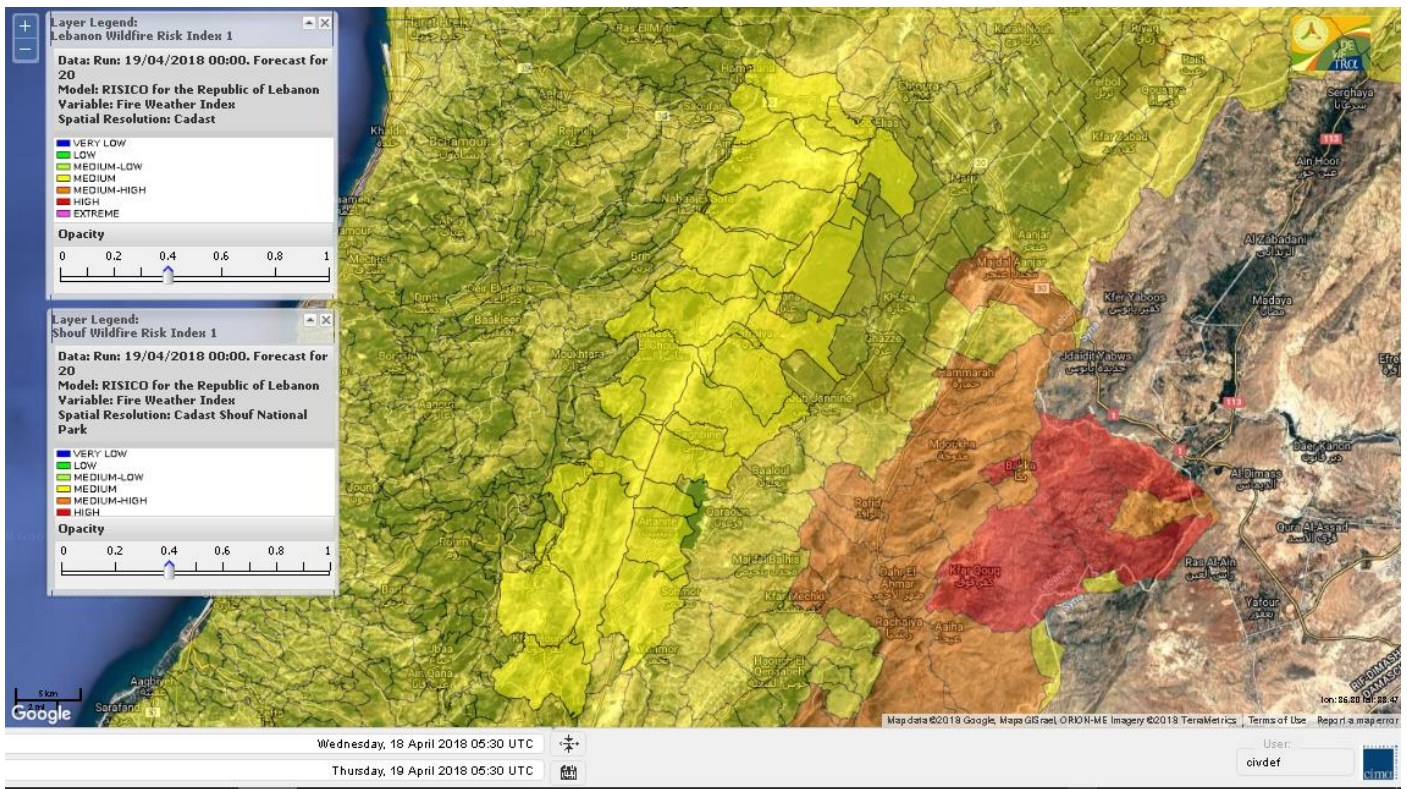

Shouf Biosphere Reserve Forecast for 20 April 2018