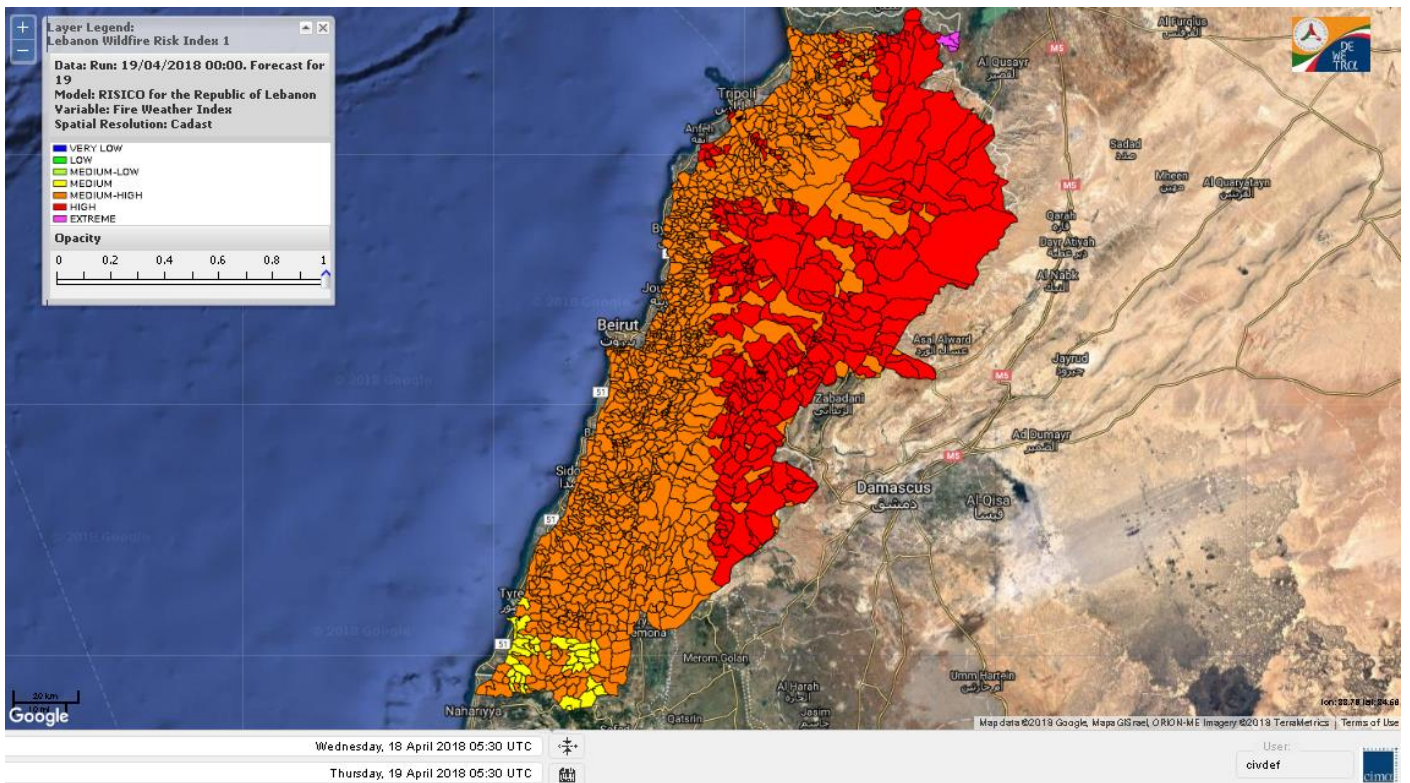

Lebanon for 19 April 2018