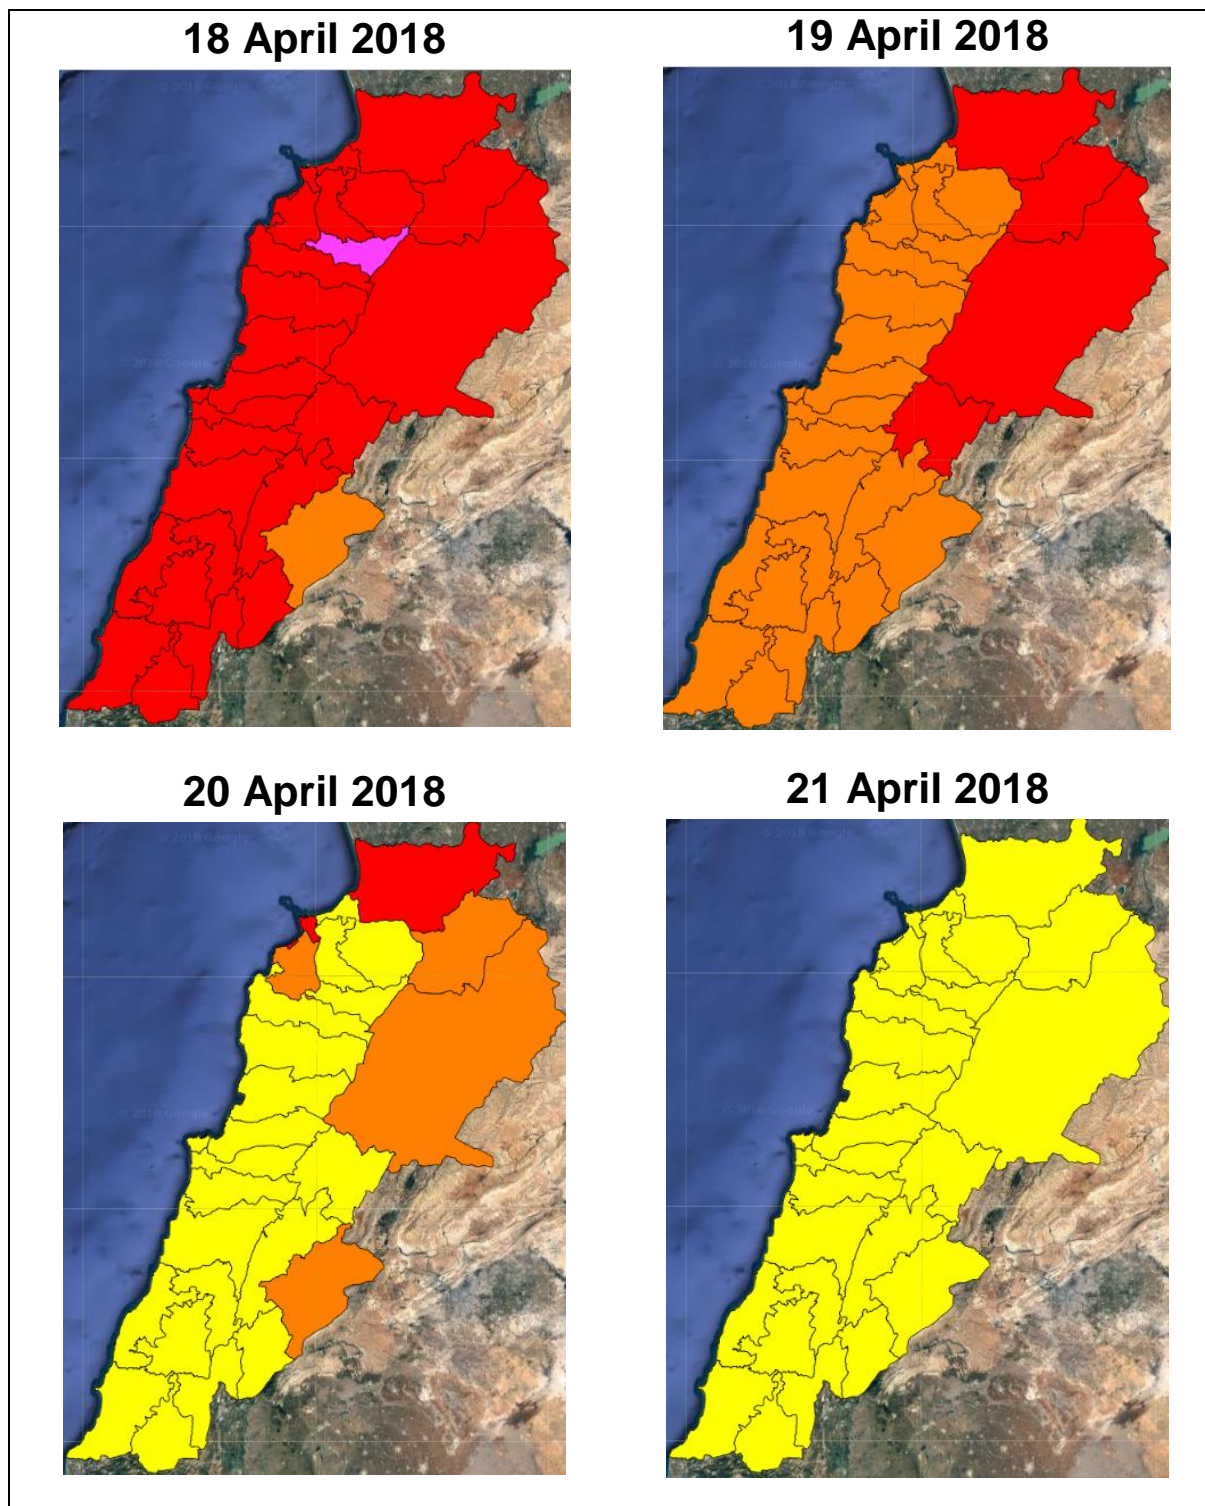

FIRE RISK INDEX

Layer Legend:
Lebanon Wildfire Risk Index 1

Data: Run: 19/04/2018 00:00. Forecast for 19
Model: RISICO for the Republic of Lebanon
Variable: Fire Weather Index
Spatial Resolution: Caza

- VERY LOW
- LOW
- MEDIUM-LOW
- MEDIUM
- MEDIUM-HIGH
- HIGH
- EXTREME