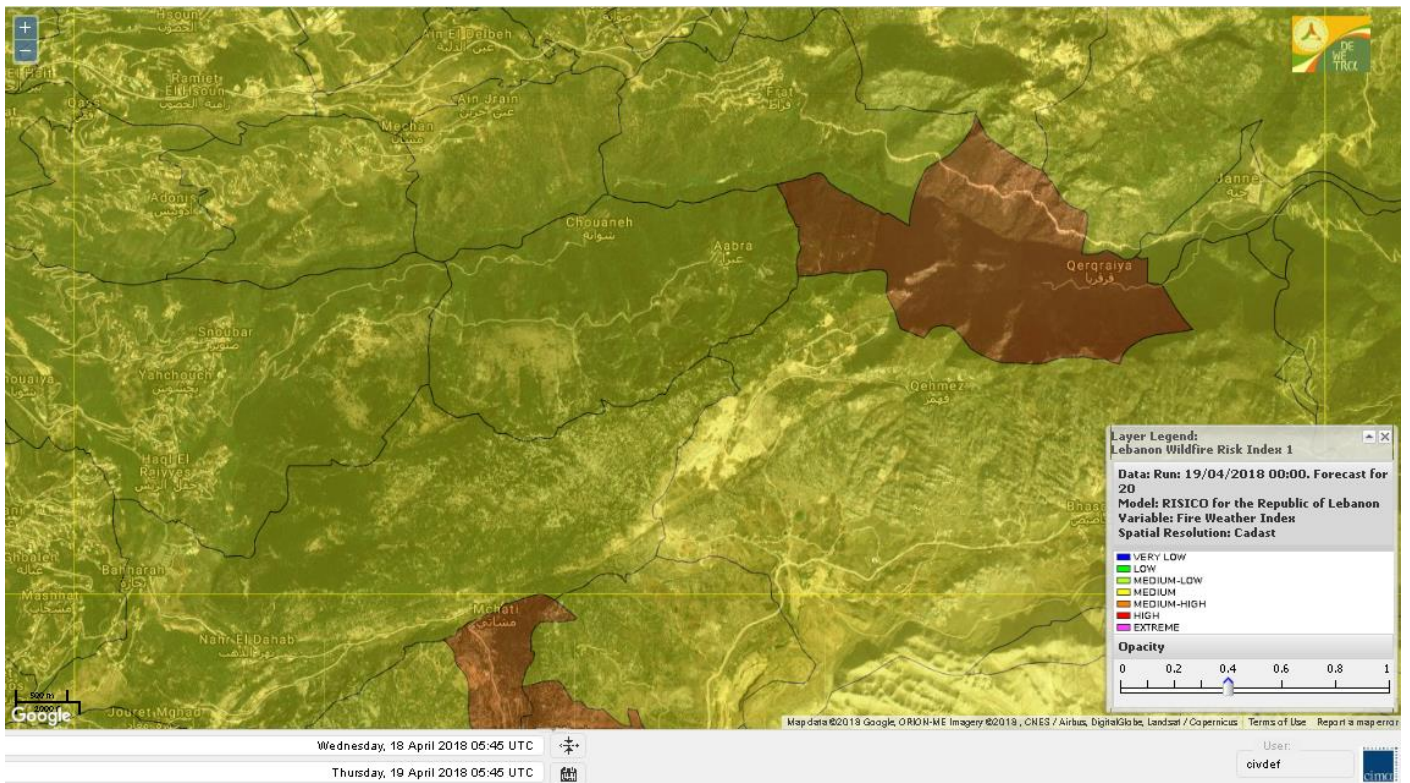

Jabal Moussa Reserve Forecast for 20 April 2018