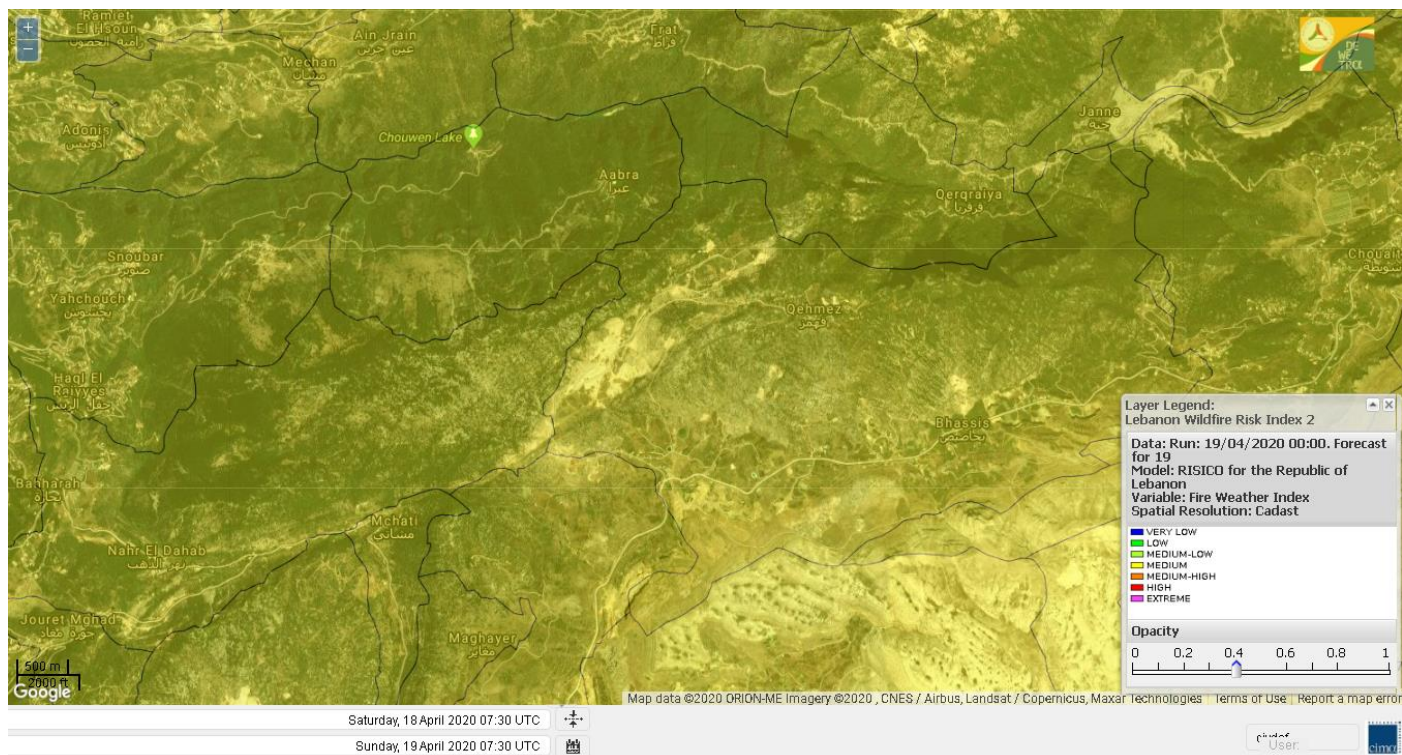

Jabal Moussa Reserve Forecast for 19 April 2020