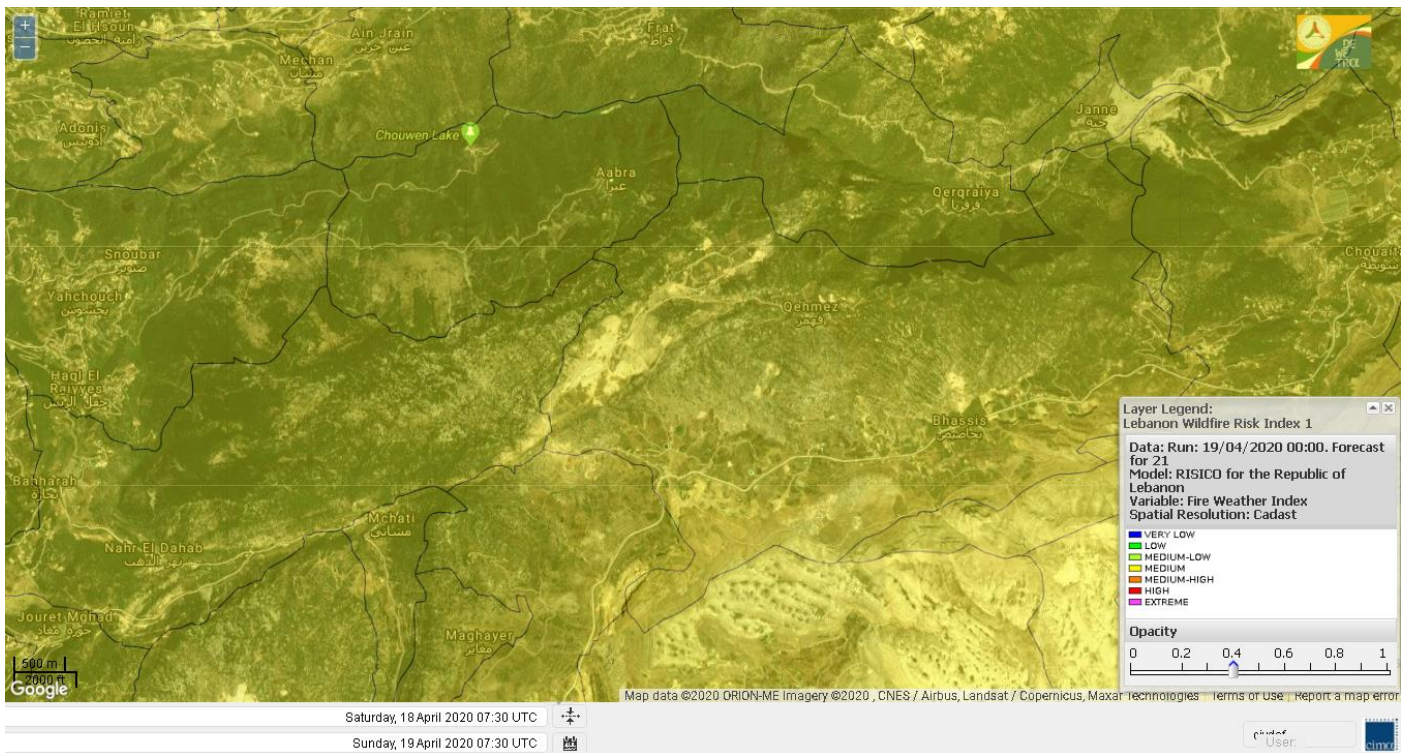

Jabal Moussa Reserve Forecast for 21 April 2020