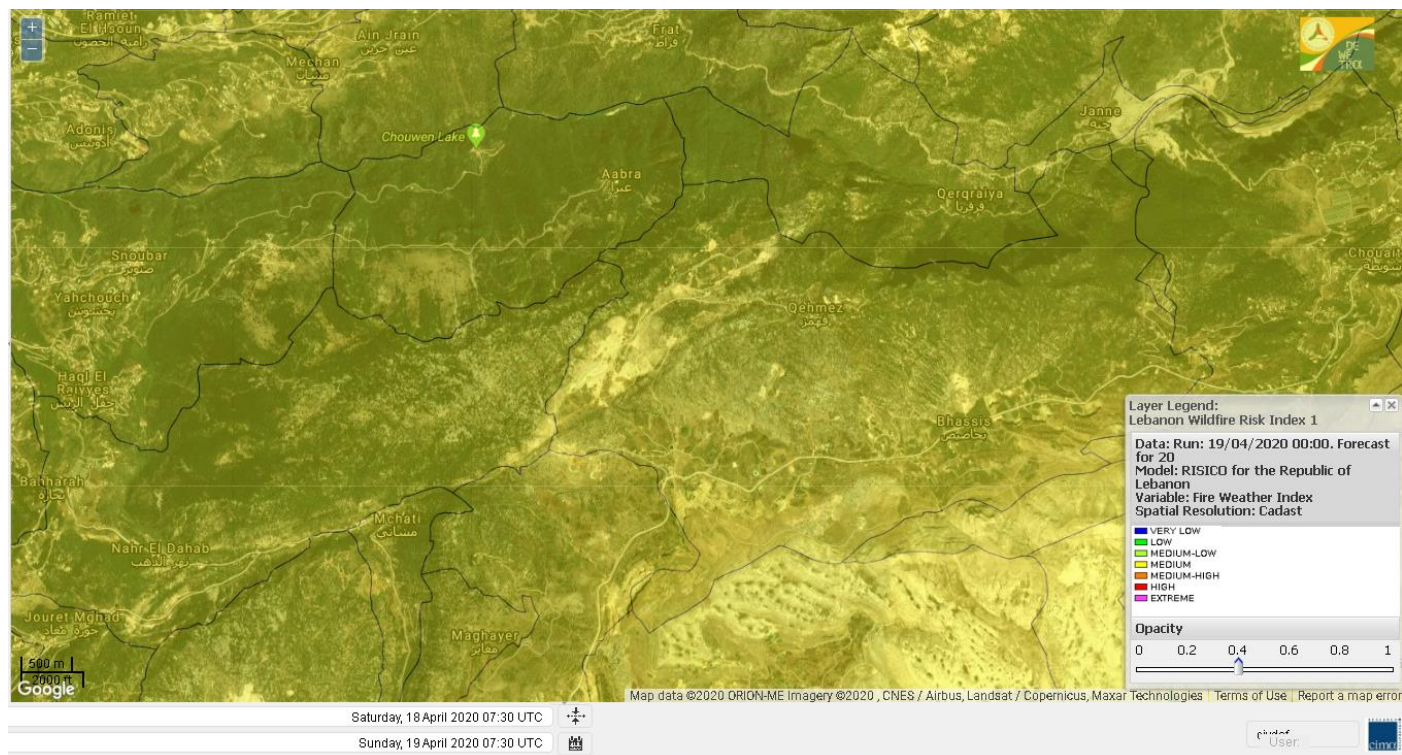

Jabal Moussa Reserve Forecast for 20 April 2020