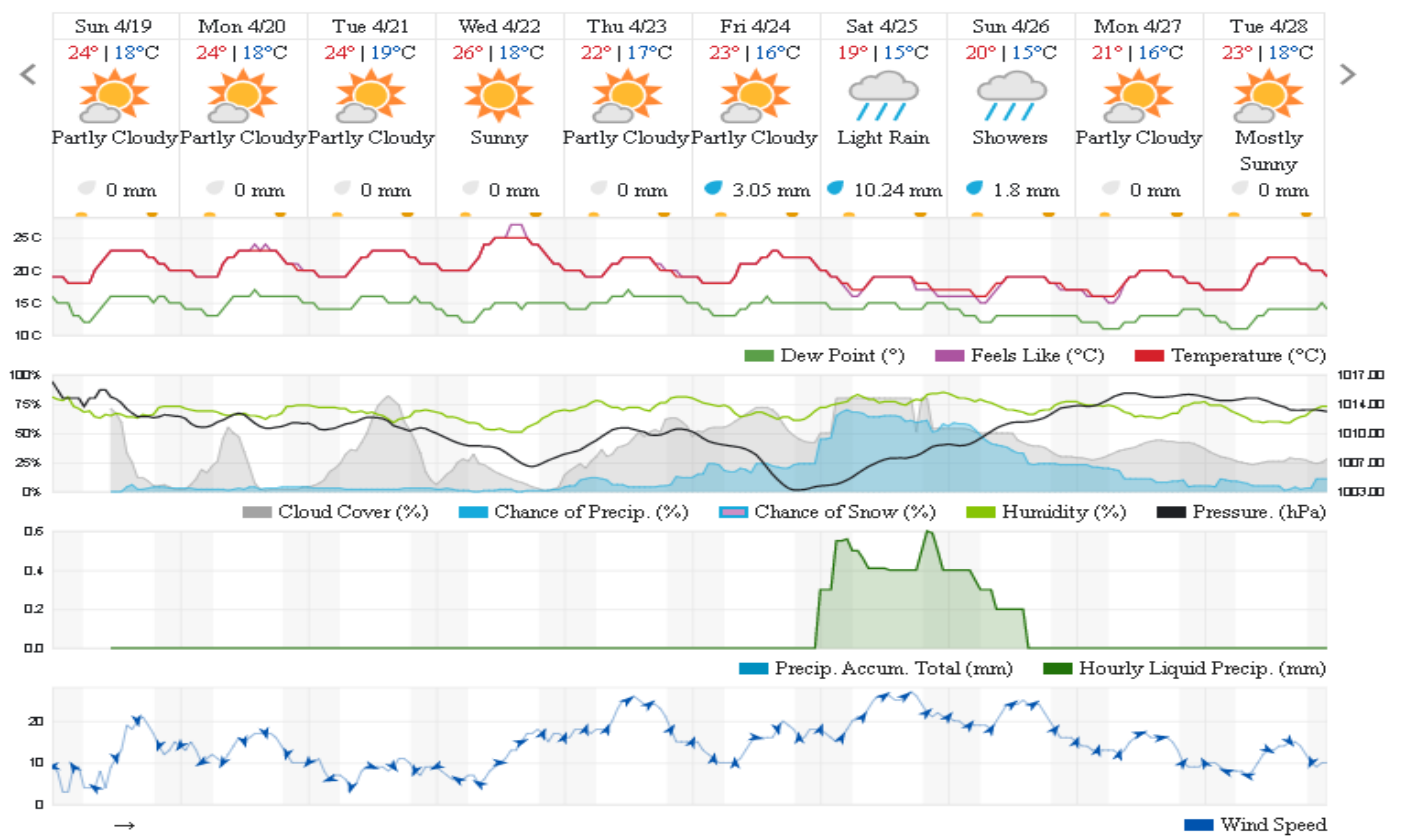

## Beirut, Beirut Governorate, Lebanon 10-Day Weather Forecast

22° ACHRAFIEH, RIZK STATION | CHANGE

TODAY    HOURLY    **10-DAY**    CALENDAR    HISTORY    WUNDERMAP

Customize