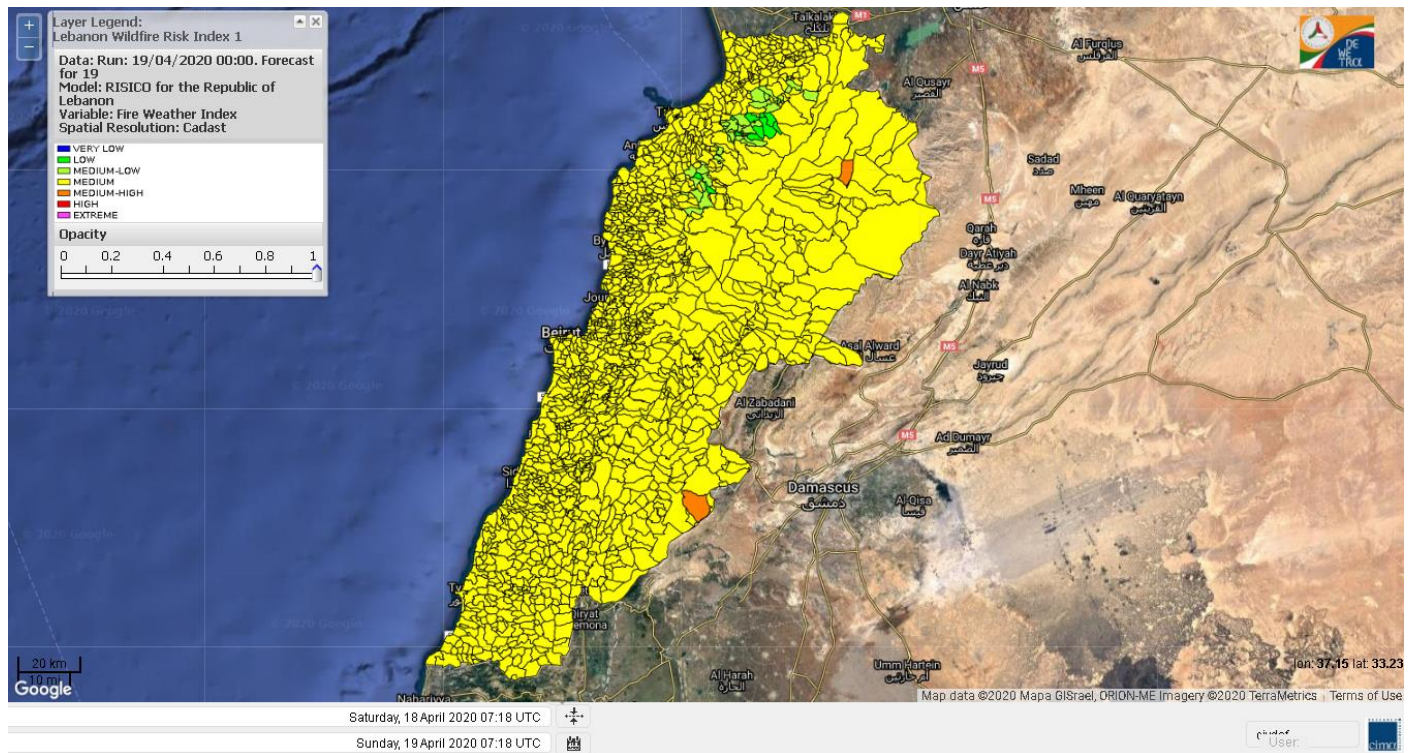

Lebanon for 19 April 2020