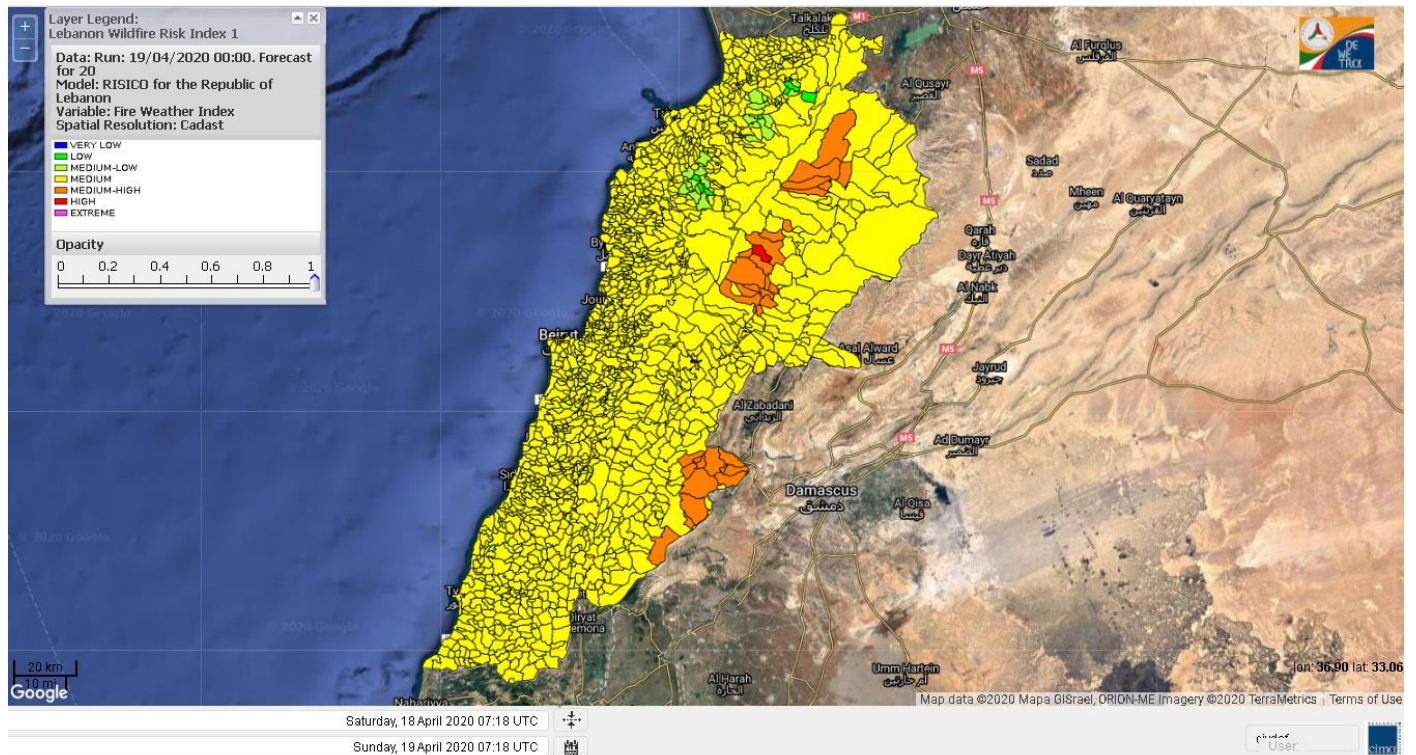

Lebanon for 20 April 2020