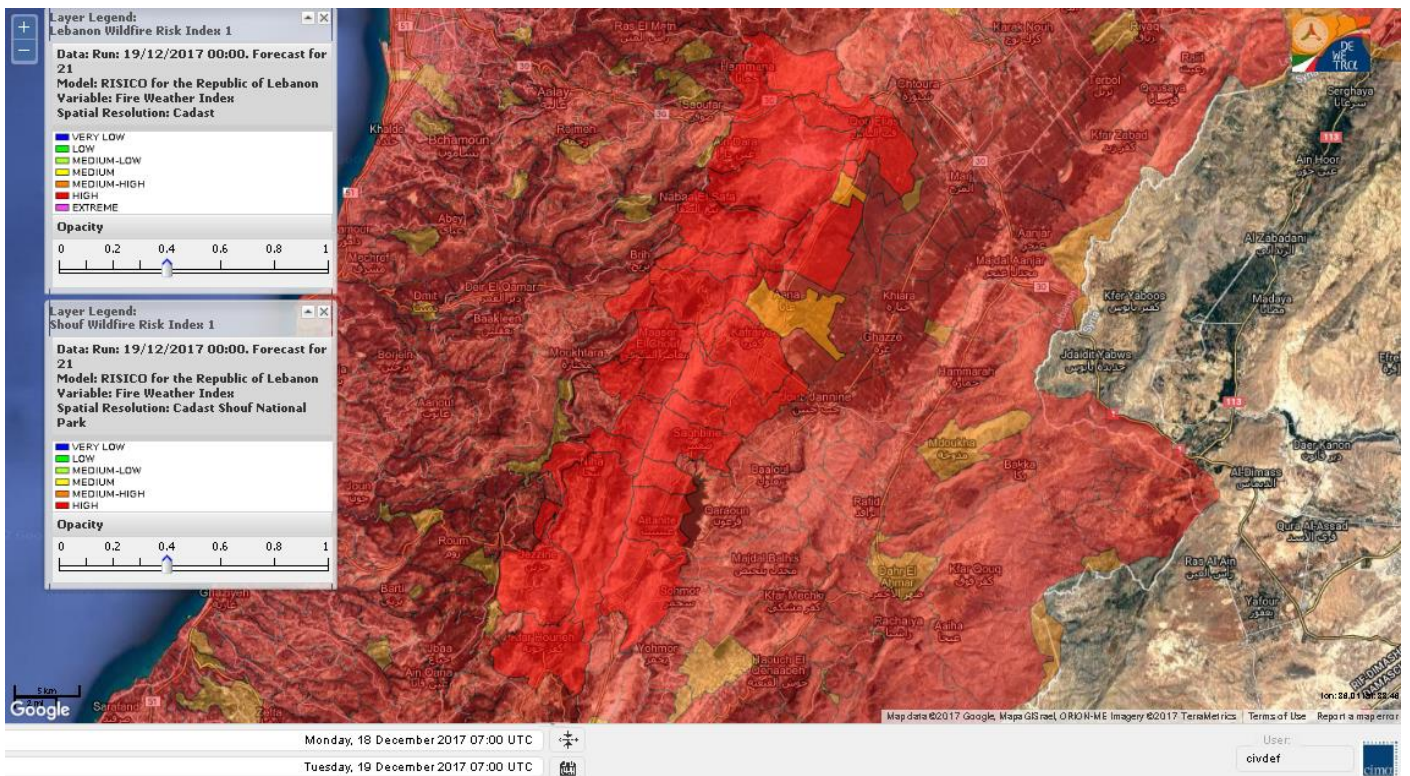

Lebanon for 21 Dec 2017

Shouf Biosphere Reserve Forecast for 19 Dec 2017

Shouf Biosphere Reserve Forecast for 20 Dec 2017

Shouf Biosphere Reserve Forecast for 21 Dec 2017

Jabal Moussa Reserve Forecast for 19 Dec 2017