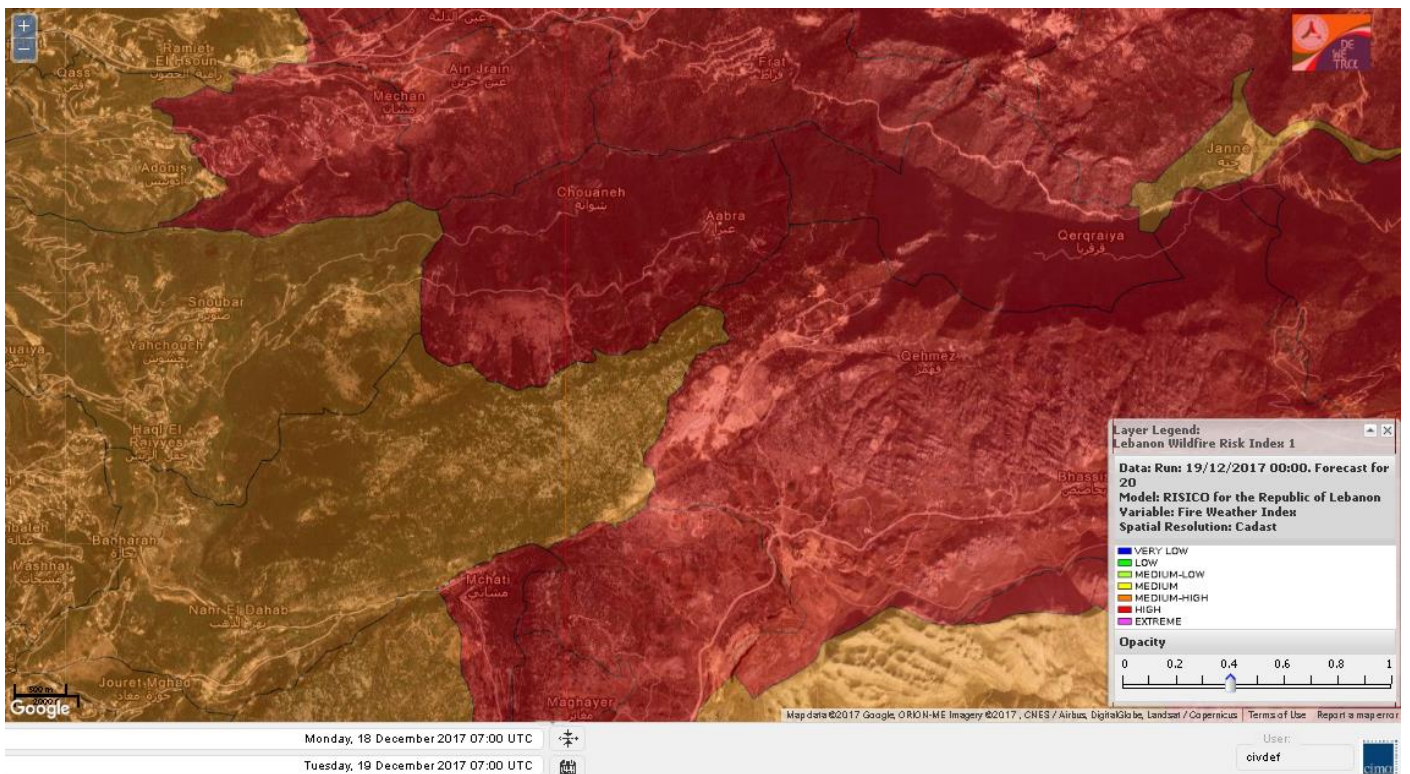

Jabal Moussa Reserve Forecast for 20 Dec 2017