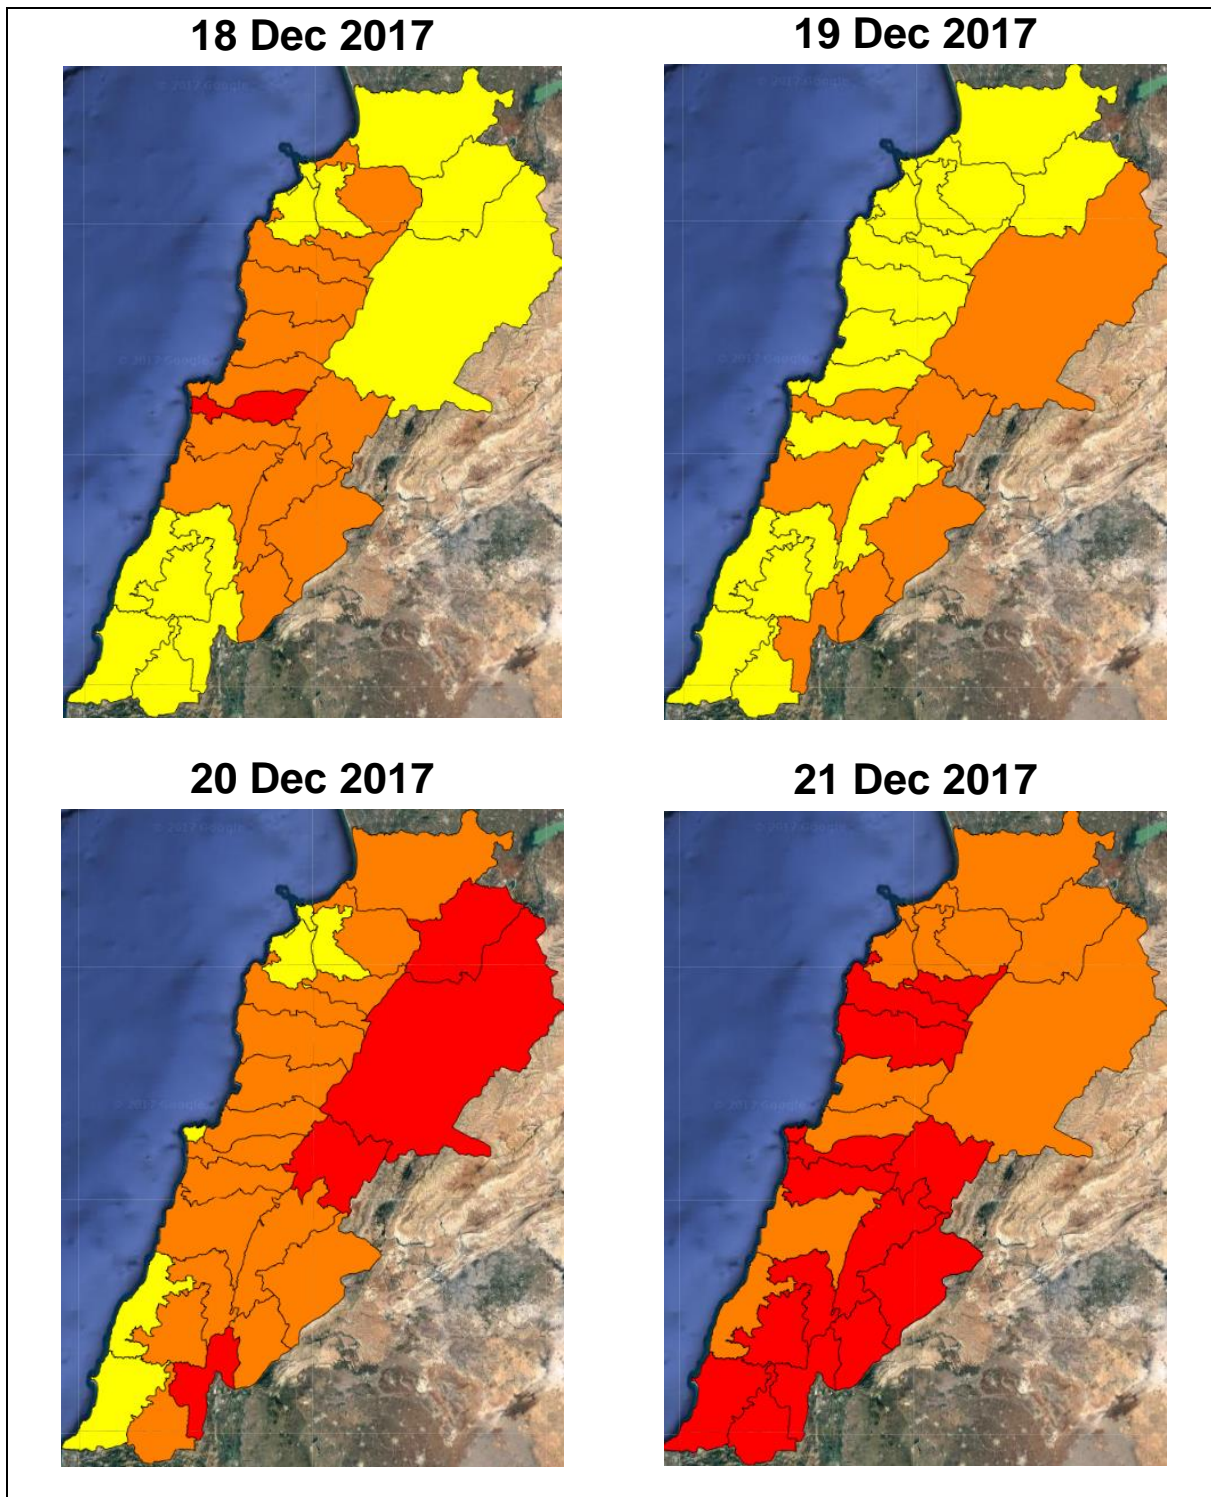

FIRE RISK INDEX

Layer Legend:
Lebanon Wildfire Risk Index: 1

Data: Run: 19/12/2017 00:00. Forecast for 19
Model: RISICO for the Republic of Lebanon
Variable: Fire Weather Index
Spatial Resolution: Caza

- VERY LOW
- LOW
- MEDIUM-LOW
- MEDIUM
- MEDIUM-HIGH
- HIGH
- EXTREME