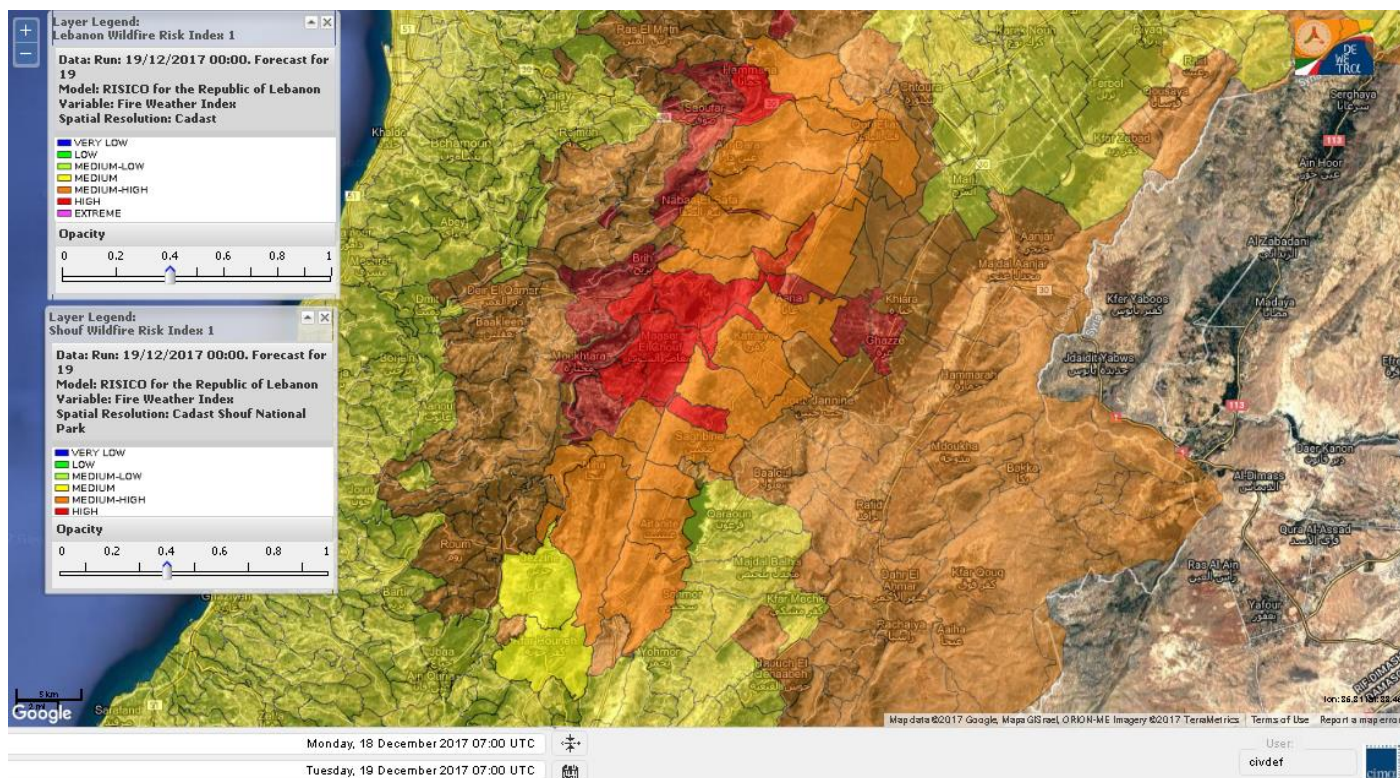

Shouf Biosphere Reserve Forecast for 19 Dec 2017