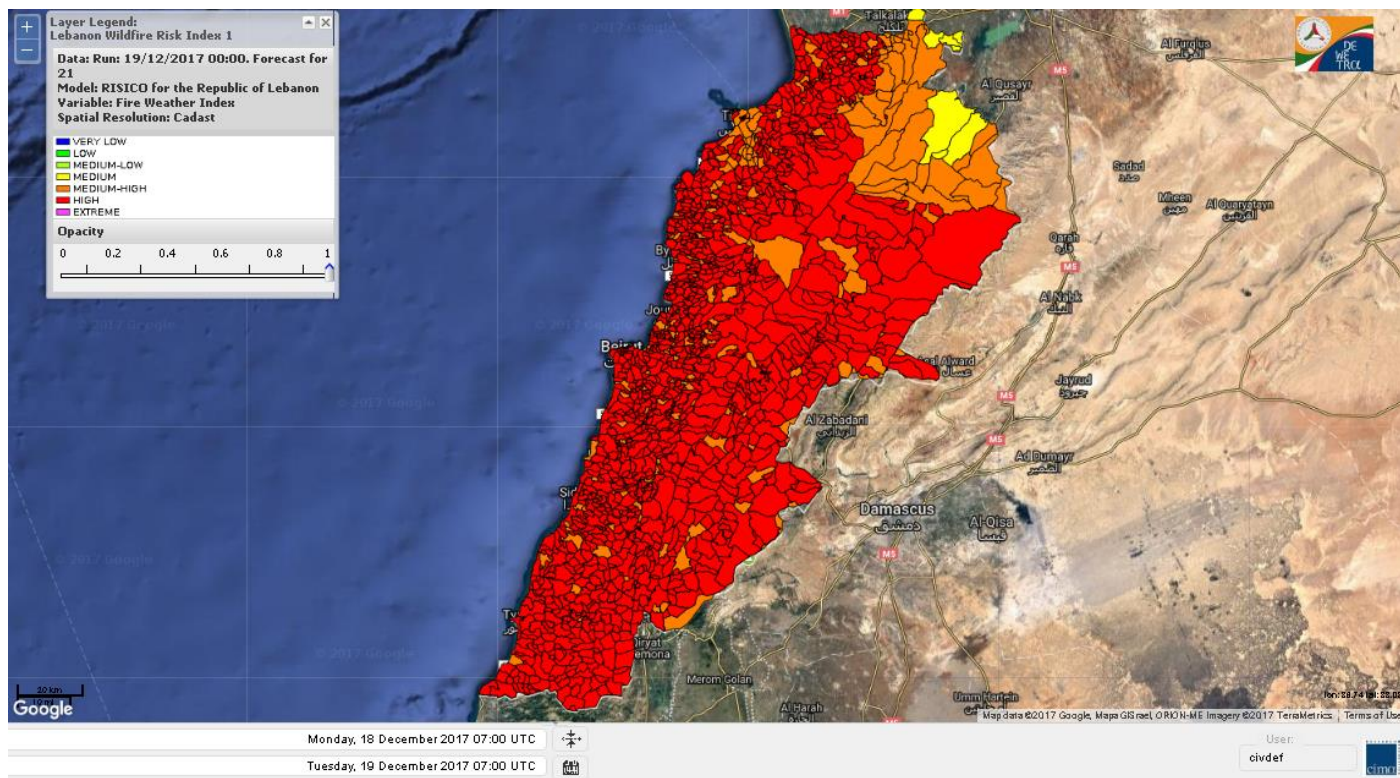

Lebanon for 21 Dec 2017