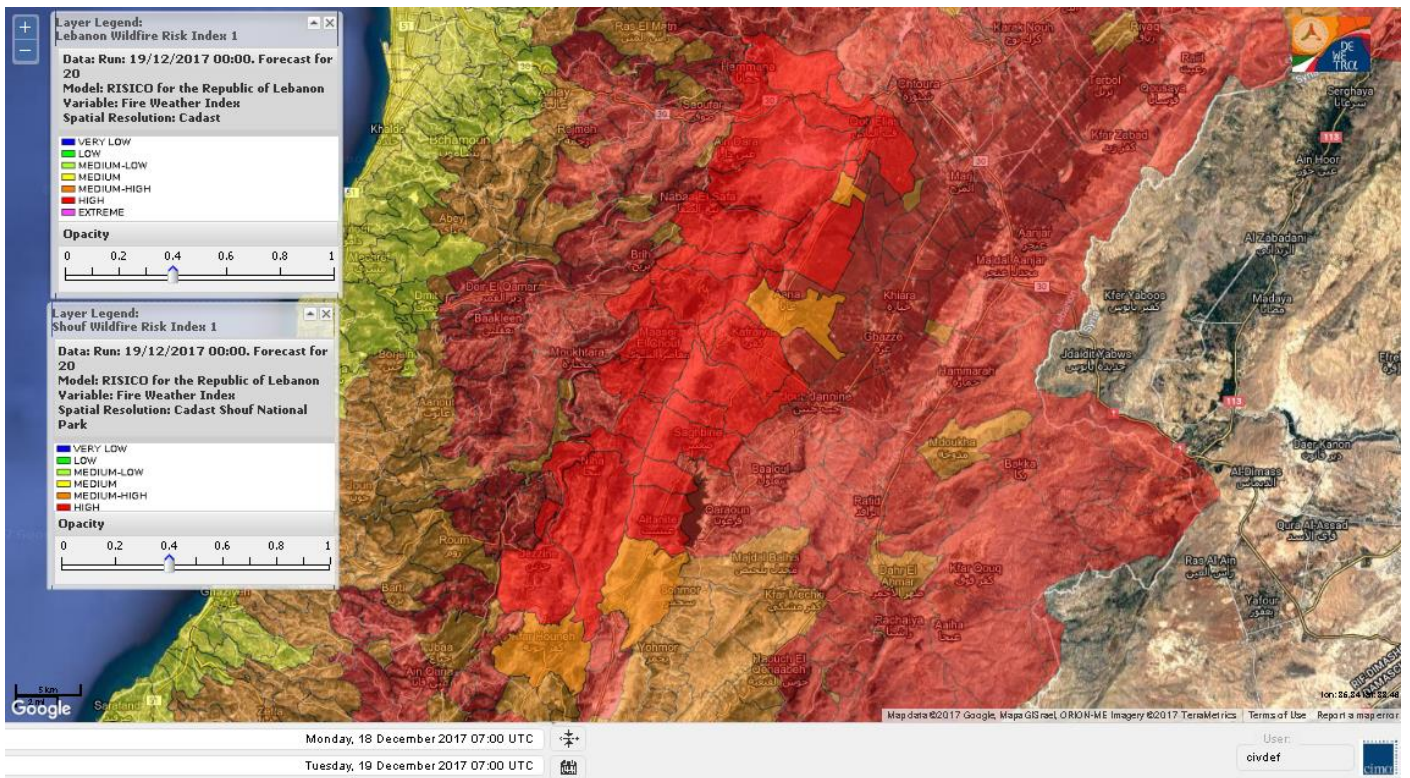

Shouf Biosphere Reserve Forecast for 20 Dec 2017