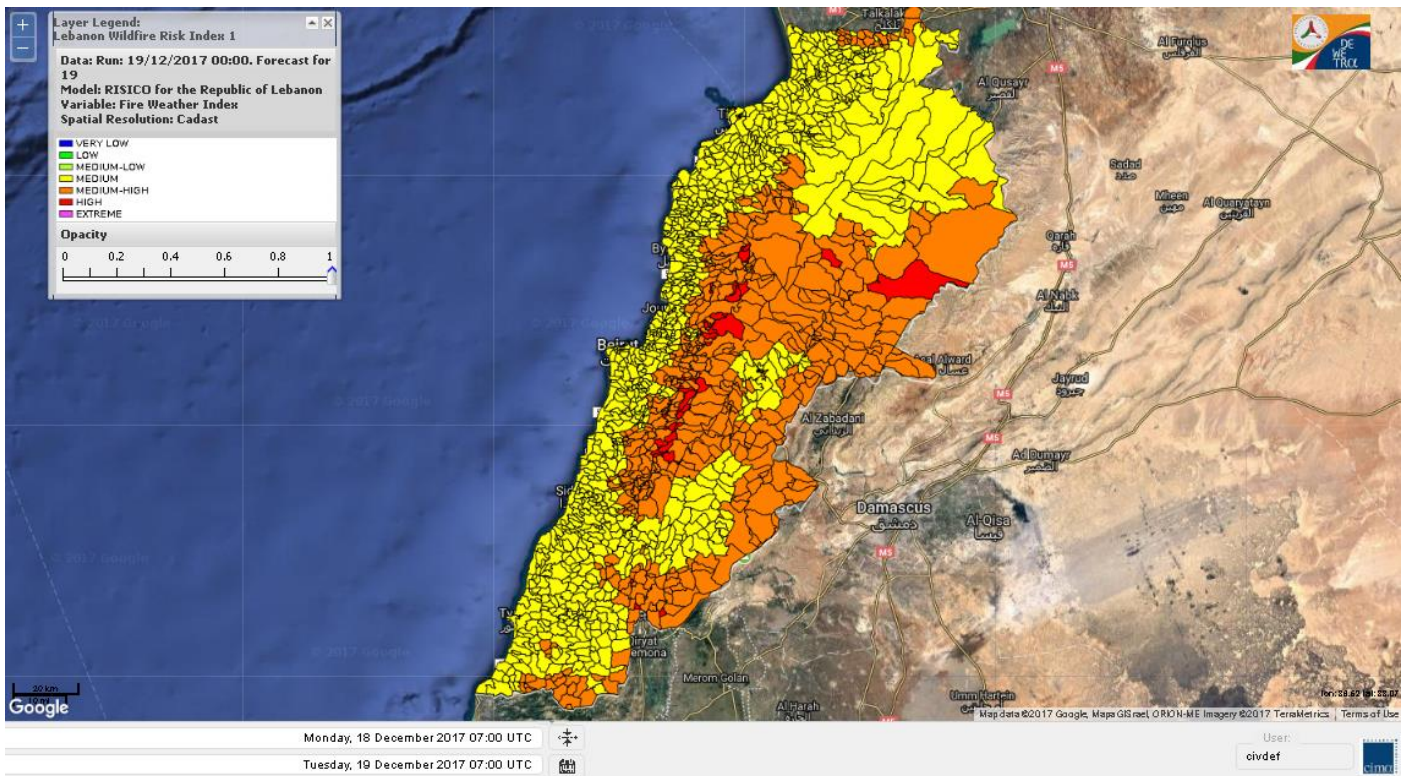

Lebanon for 19 Dec 2017