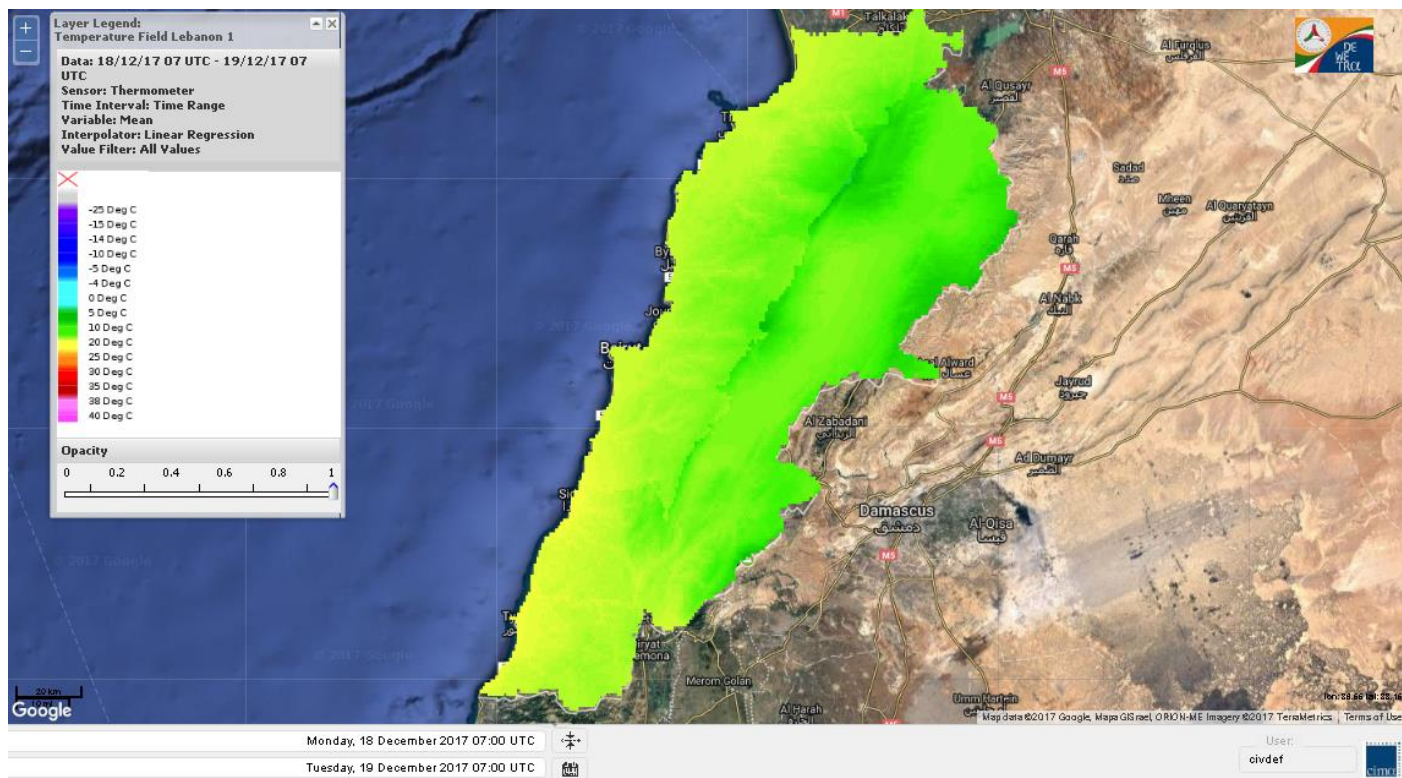

Lebanon temperature for Lebanon for 19 Dec 2017