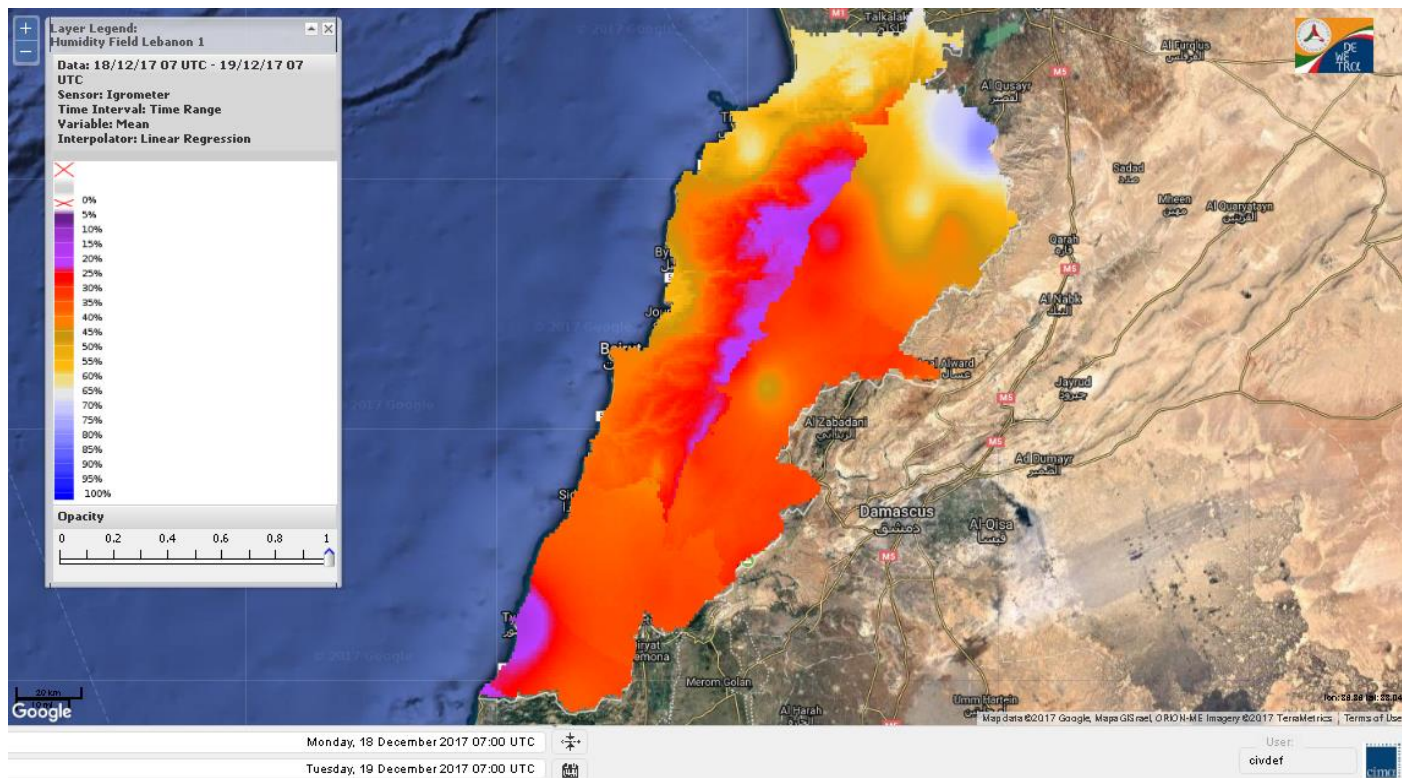

Lebanon humidity for Lebanon for 19 Dec 2017