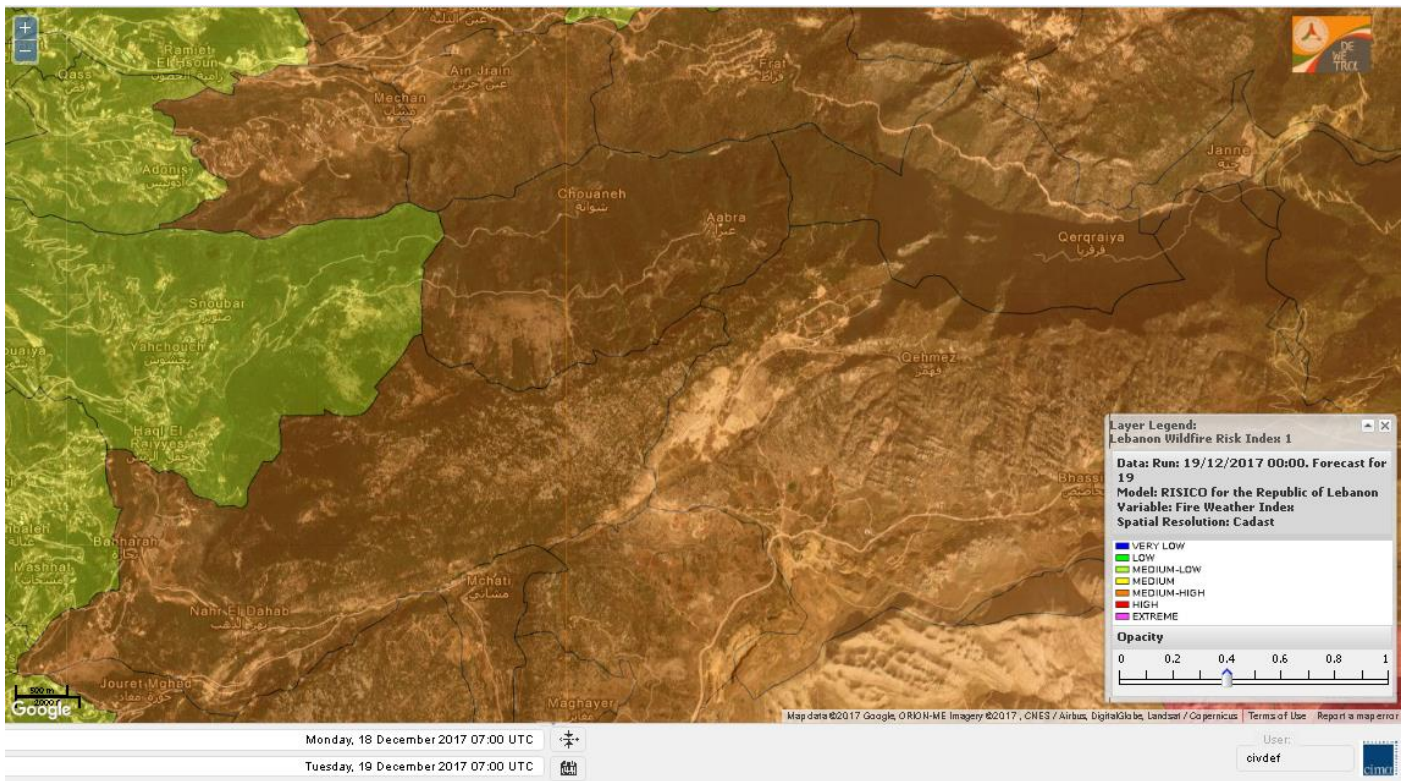

Lebanon for 21 Dec 2017

Shouf Biosphere Reserve Forecast for 19 Dec 2017

Shouf Biosphere Reserve Forecast for 20 Dec 2017

Shouf Biosphere Reserve Forecast for 21 Dec 2017

Jabal Moussa Reserve Forecast for 19 Dec 2017