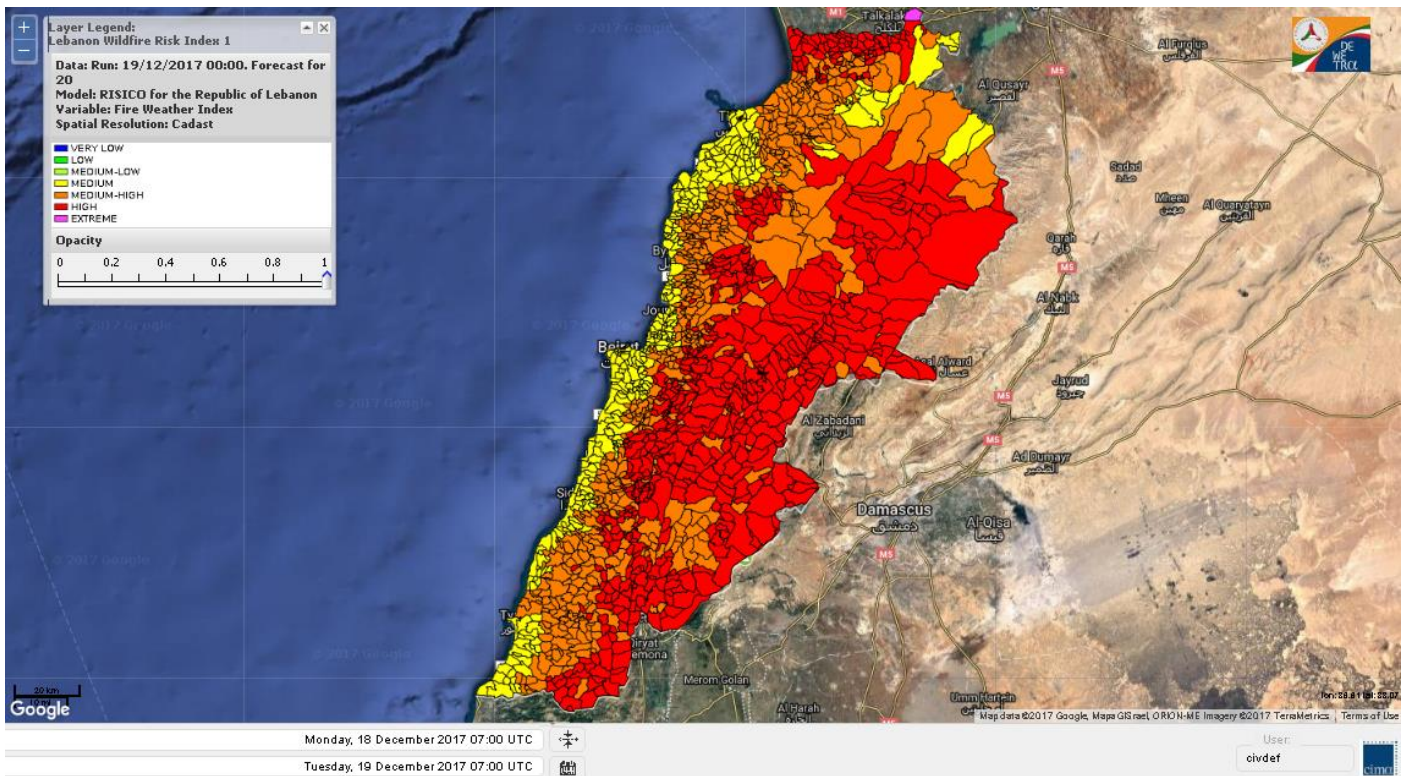

Lebanon for 20 Dec 2017