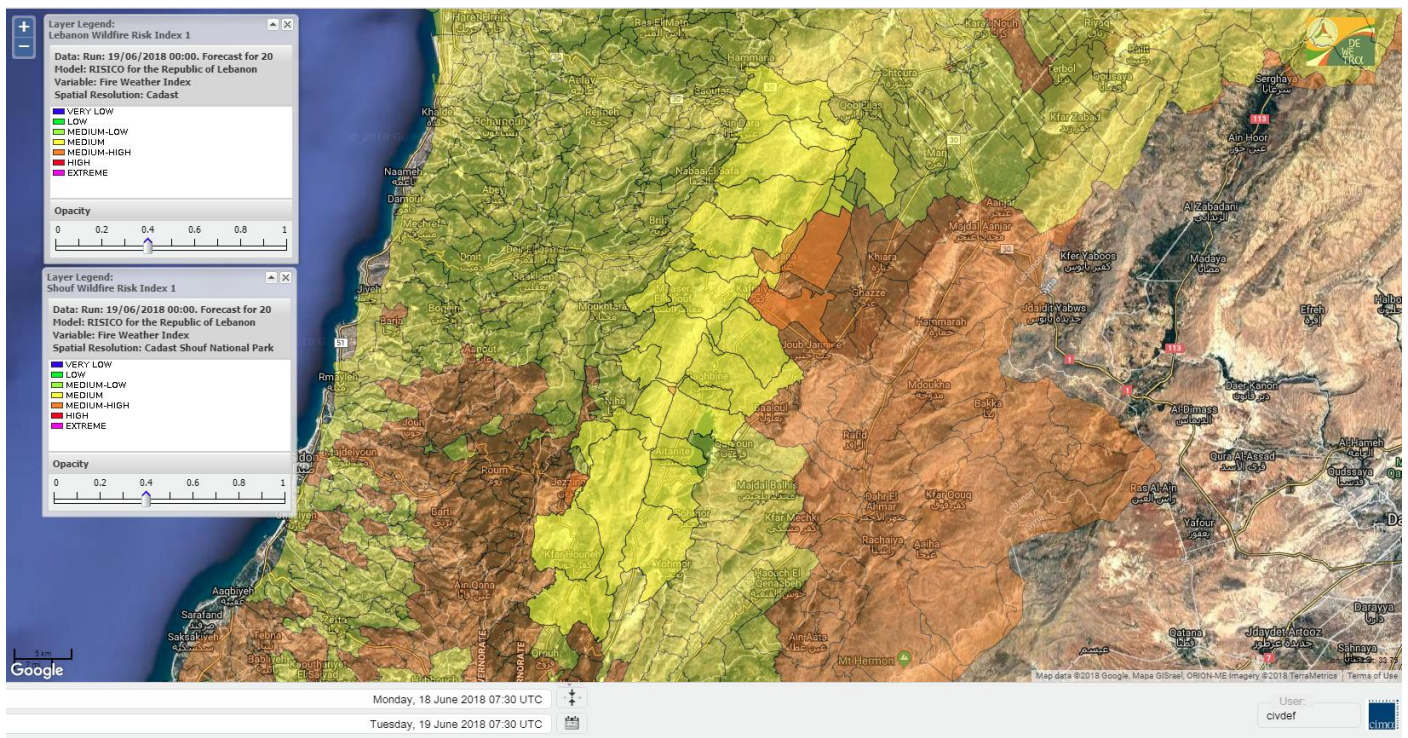

Shouf Biosphere Reserve Forecast for 20 June 2018