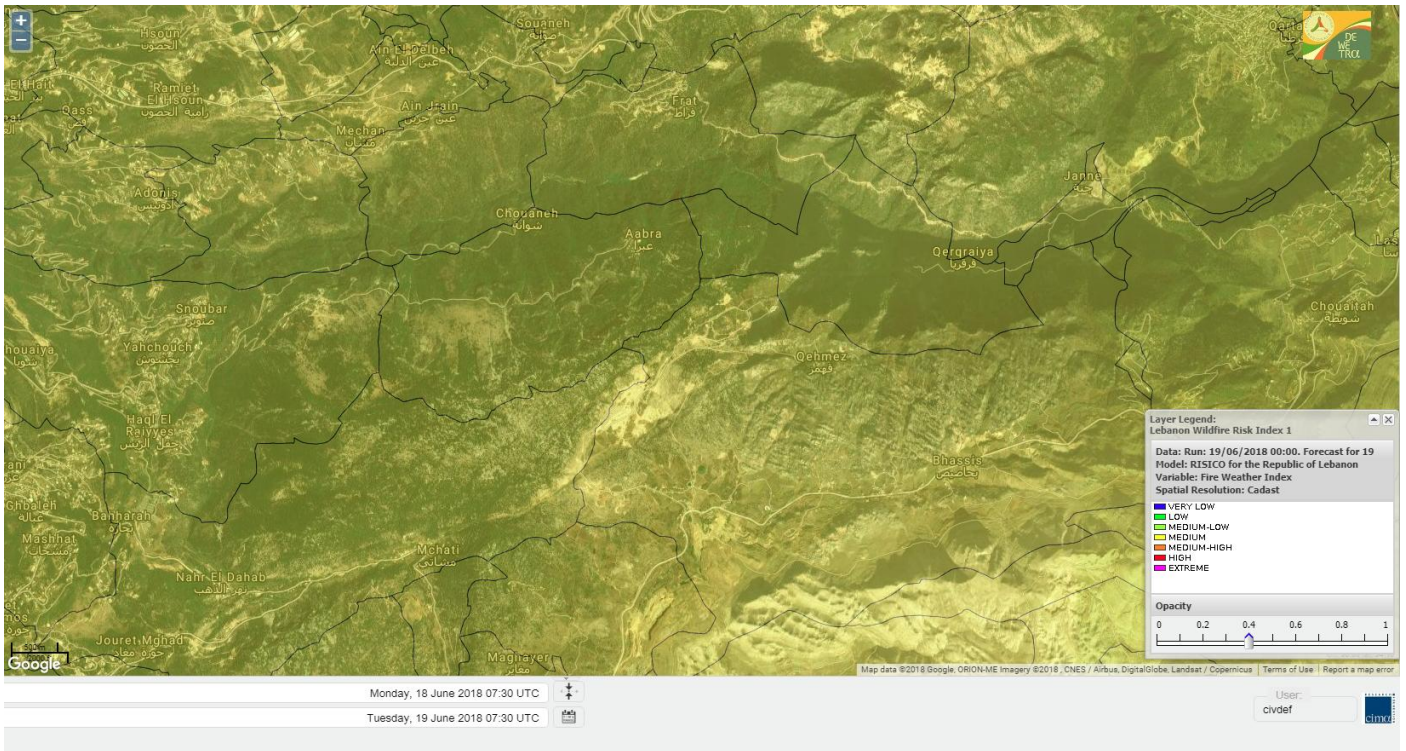

Lebanon for 21 June 2018

Shouf Biosphere Reserve Forecast for 19 June 2018

Shouf Biosphere Reserve Forecast for 20 June 2018

Shouf Biosphere Reserve Forecast for 21 June 2018

Jabal Moussa Reserve Forecast for 19 June 2018