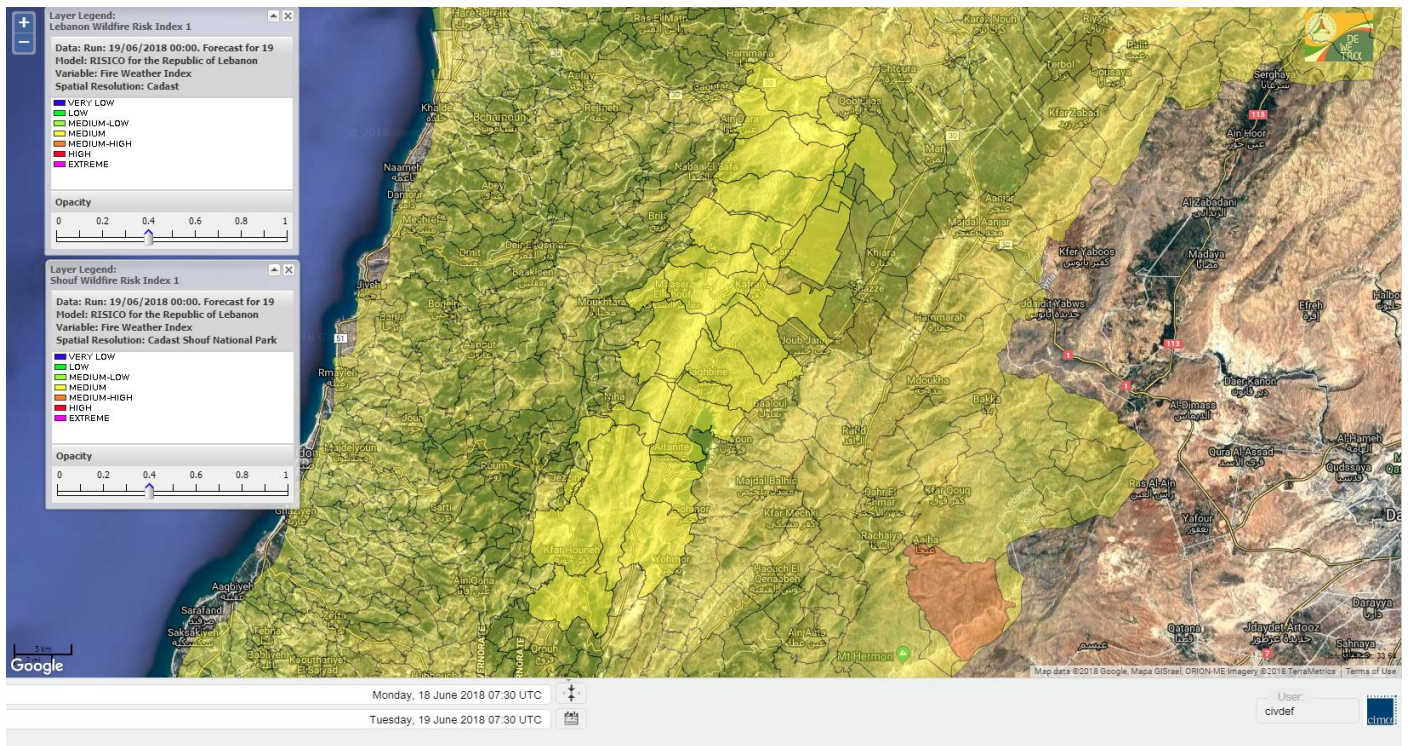

Shouf Biosphere Reserve Forecast for 19 June 2018