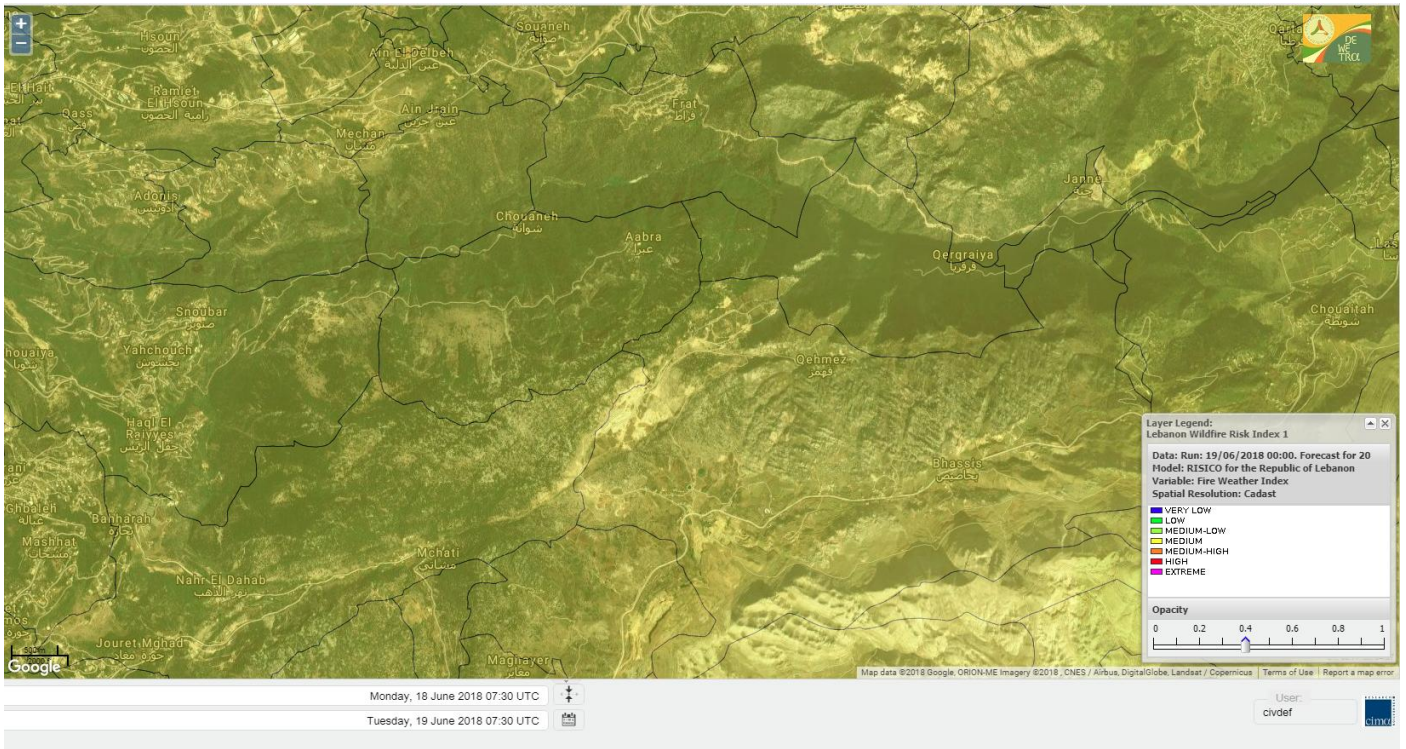

Jabal Moussa Reserve Forecast for 20 June 2018