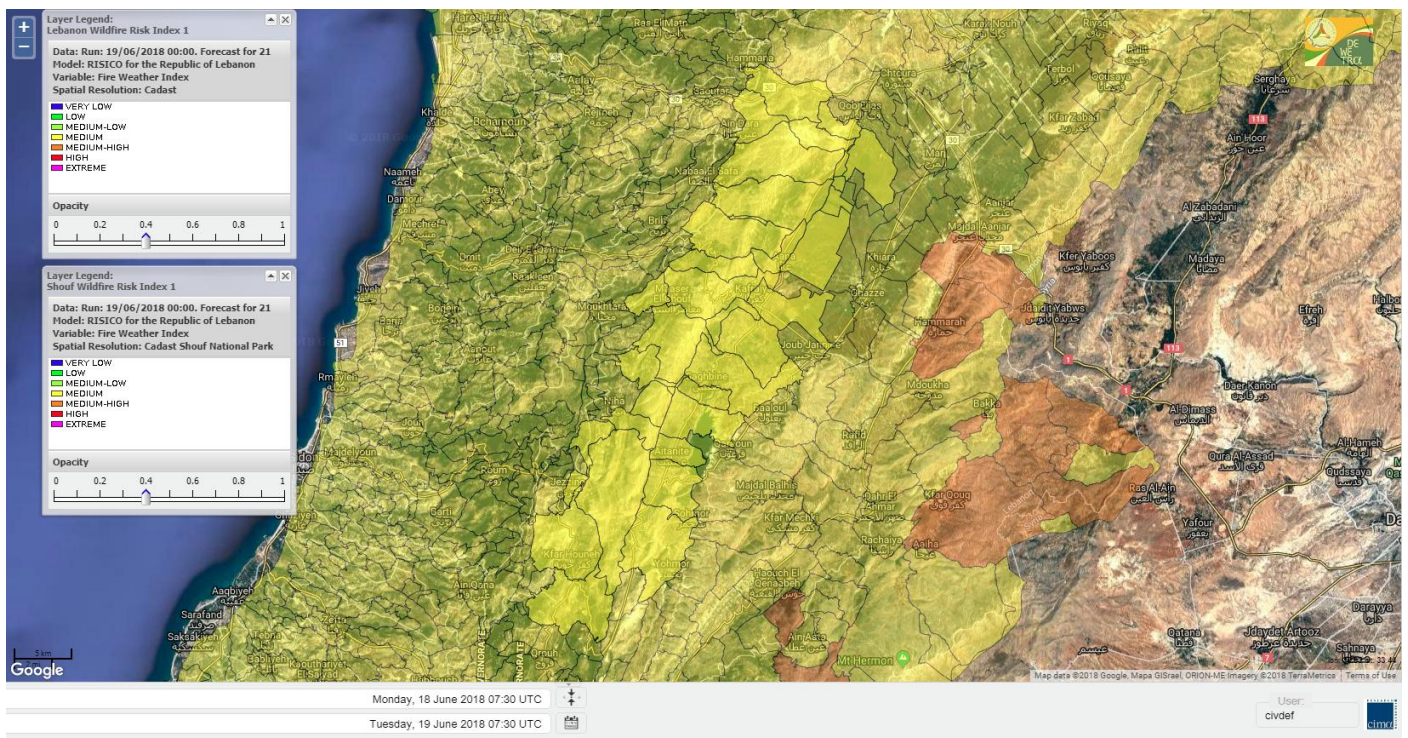

Lebanon for 21 June 2018

Shouf Biosphere Reserve Forecast for 19 June 2018

Shouf Biosphere Reserve Forecast for 20 June 2018

Shouf Biosphere Reserve Forecast for 21 June 2018

Jabal Moussa Reserve Forecast for 19 June 2018