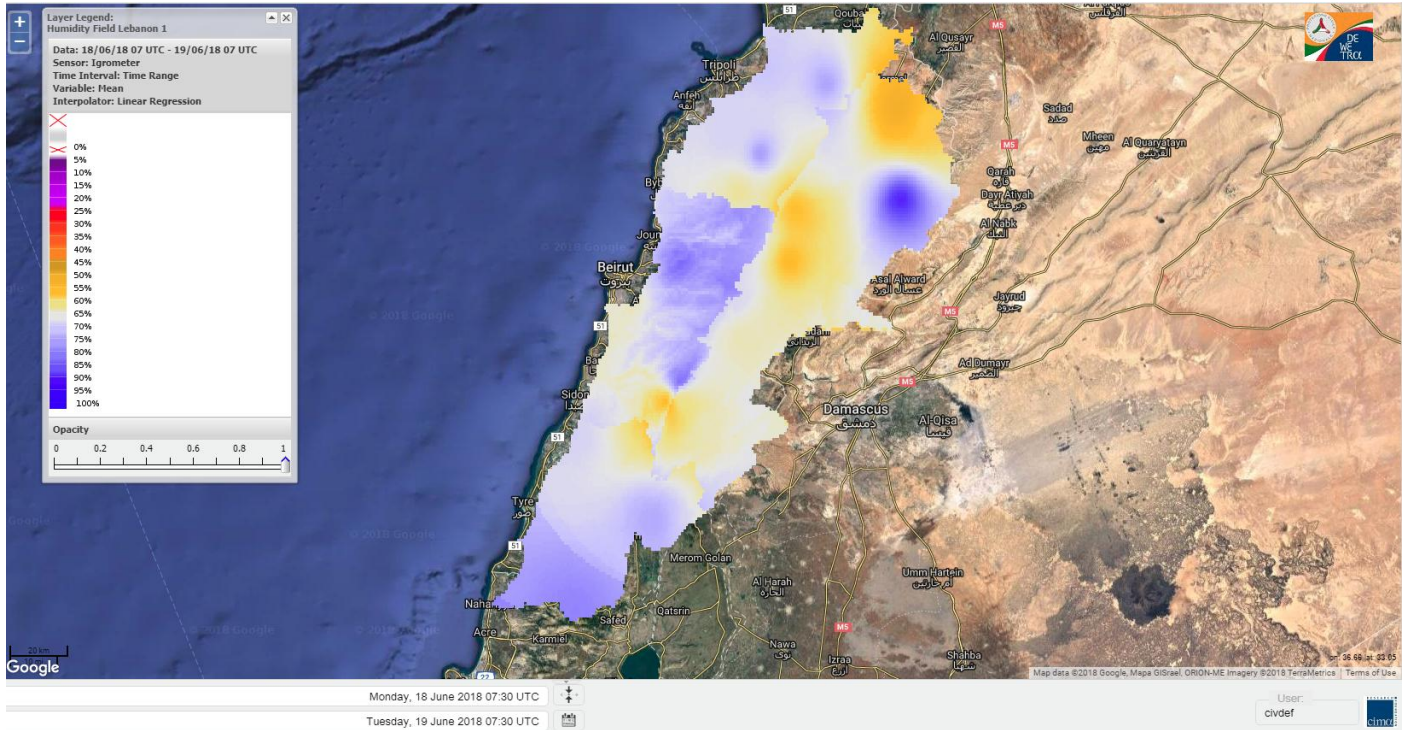

Lebanon humidity for Lebanon 19 June 2018