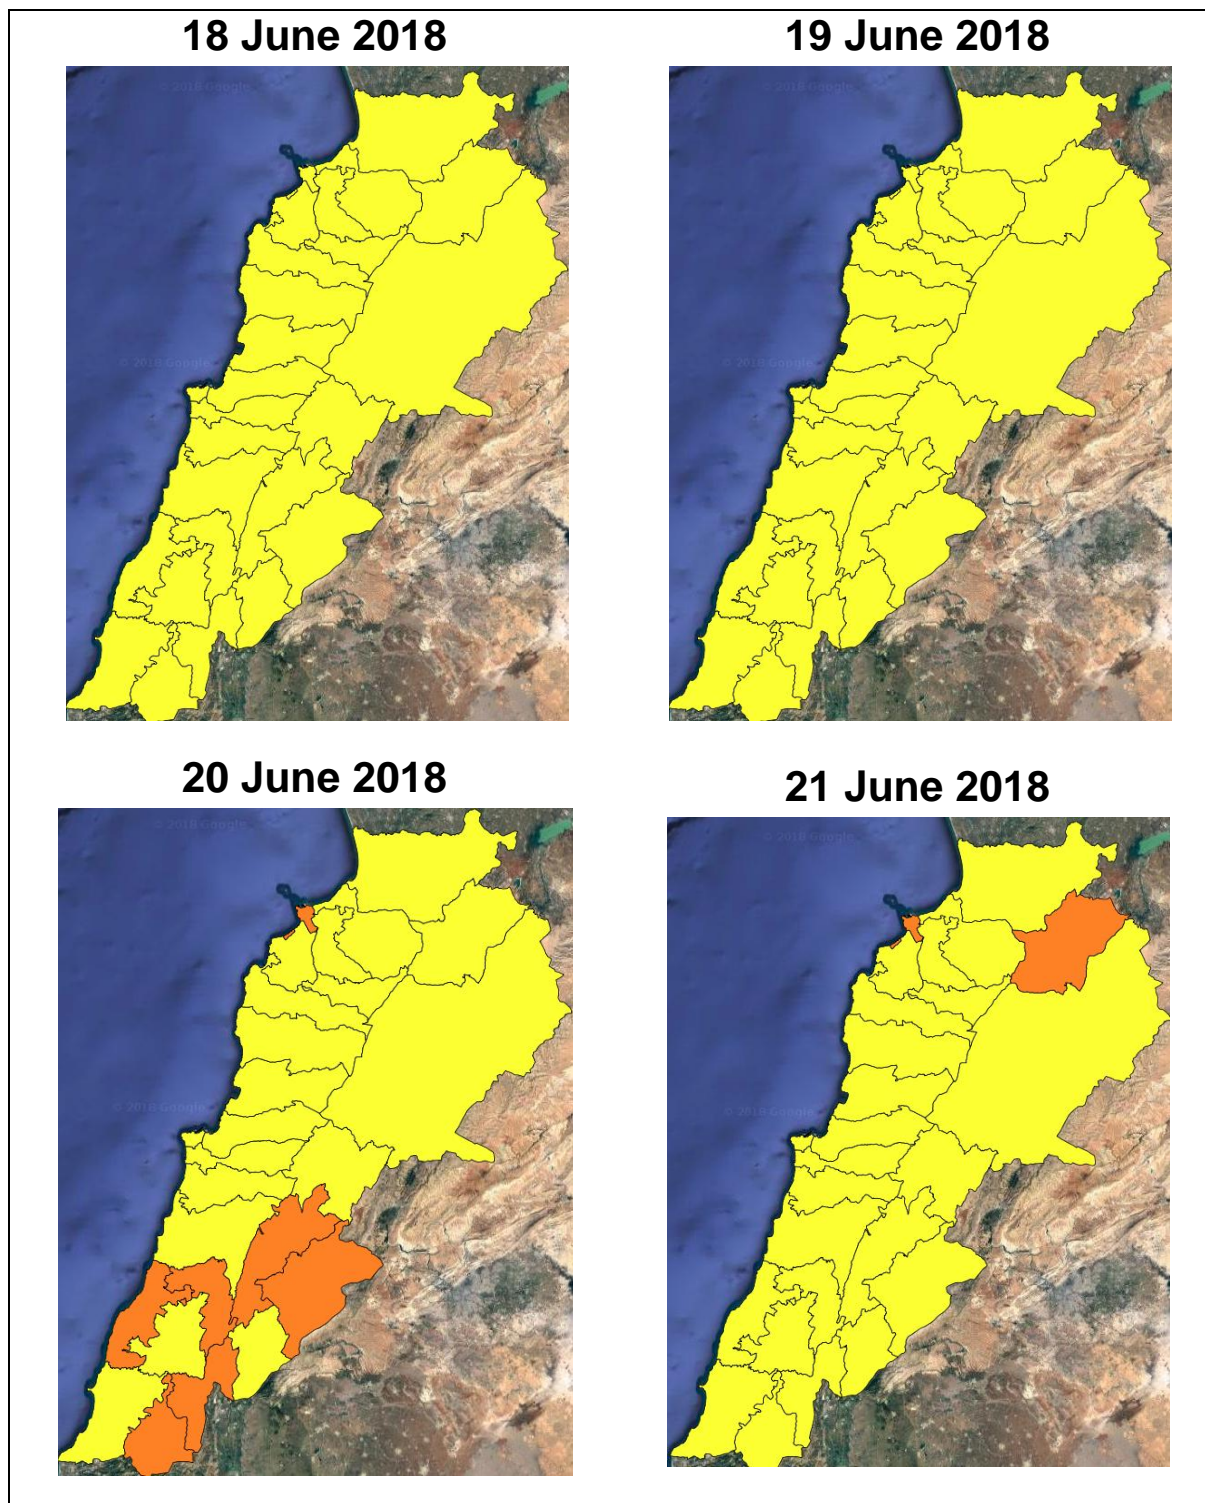

FIRE RISK INDEX

Layer Legend:
Lebanon Wildfire Risk Index 1

Data: Run: 19/06/2018 00:00. Forecast for 19
Model: RISICO for the Republic of Lebanon
Variable: Fire Weather Index
Spatial Resolution: Caza

- VERY LOW
- LOW
- MEDIUM-LOW
- MEDIUM
- MEDIUM-HIGH
- HIGH
- EXTREME