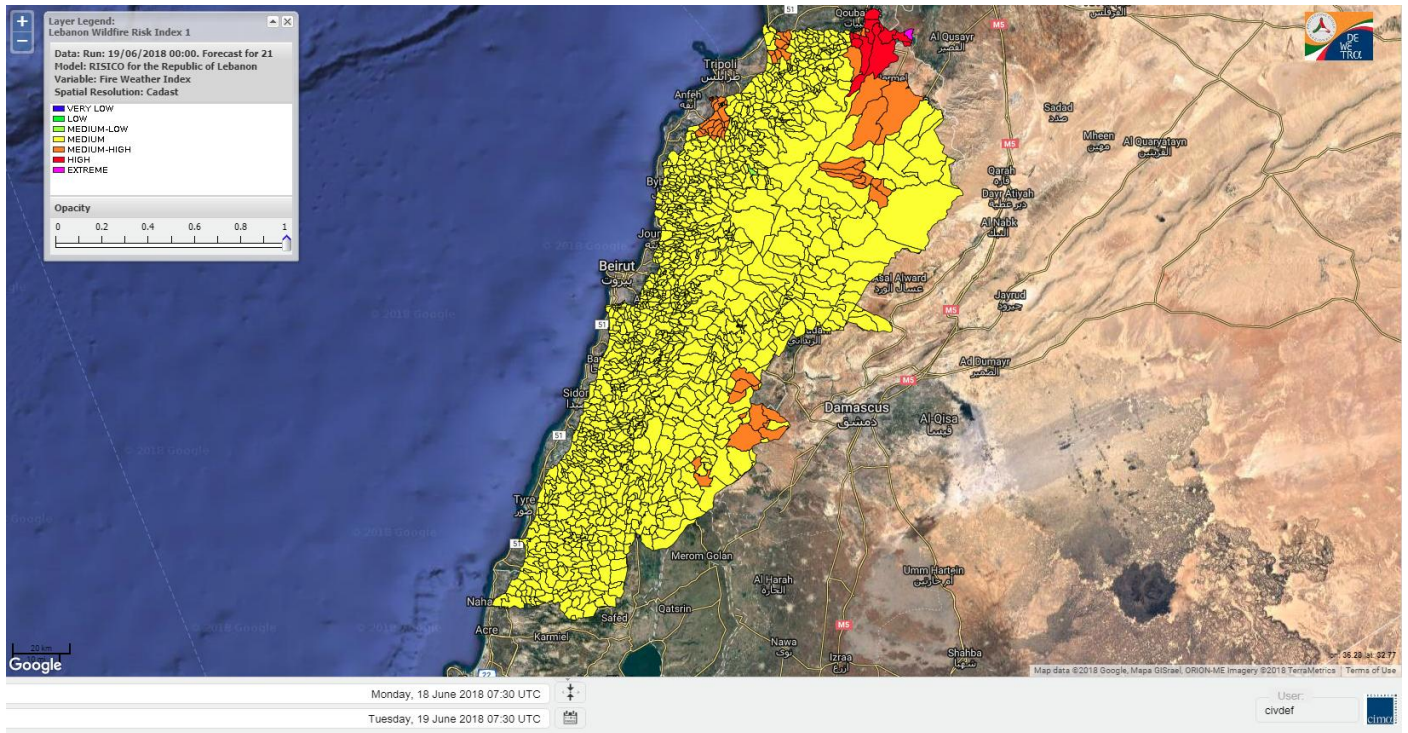

Lebanon for 21 June 2018