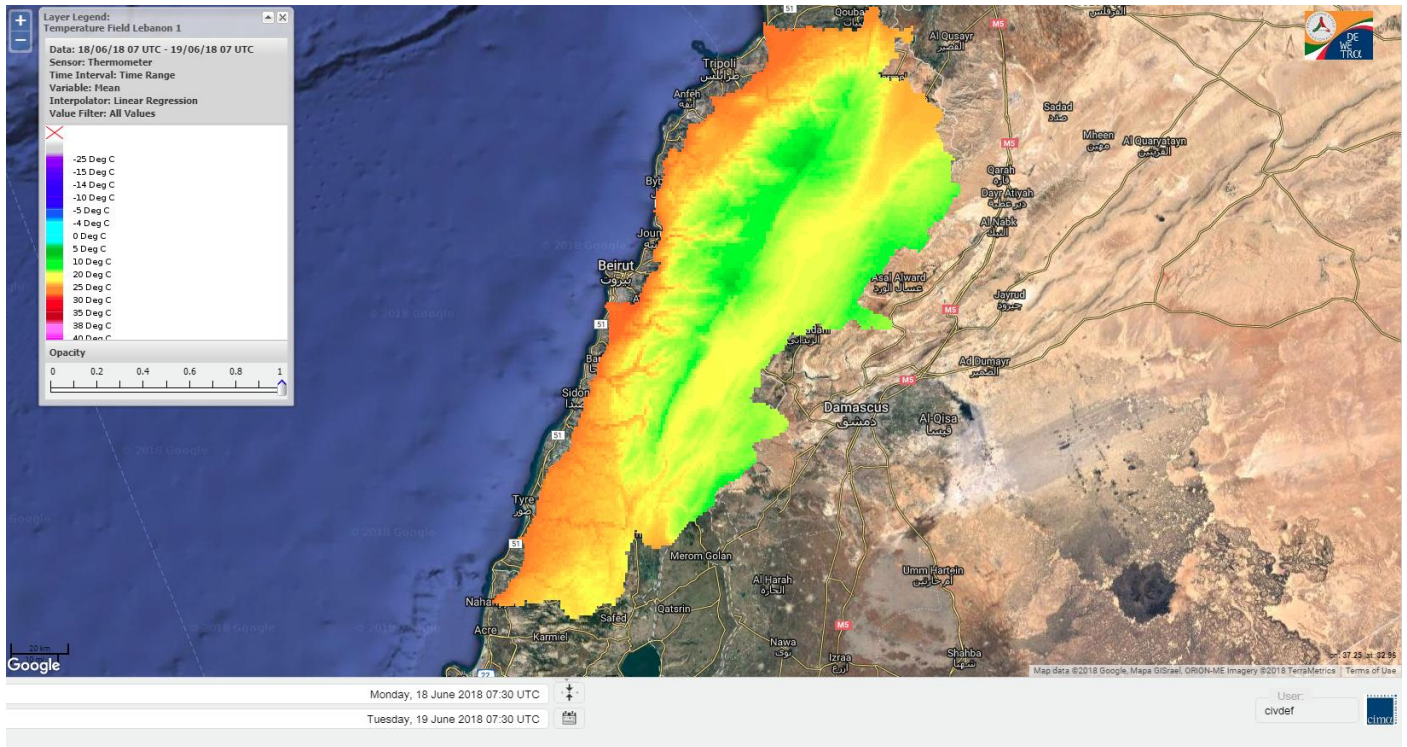

Lebanon temperature for Lebanon 19 June 2018