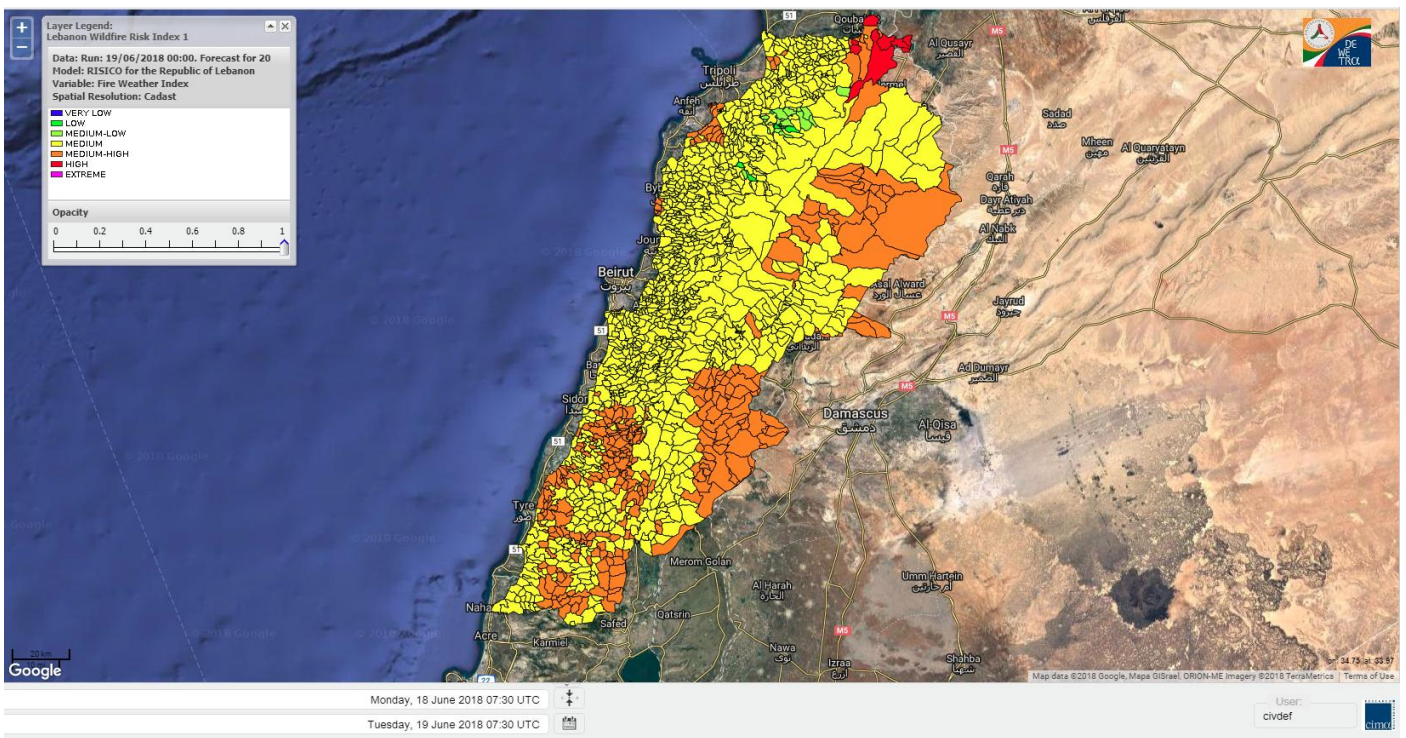

Lebanon for 20 June 2018