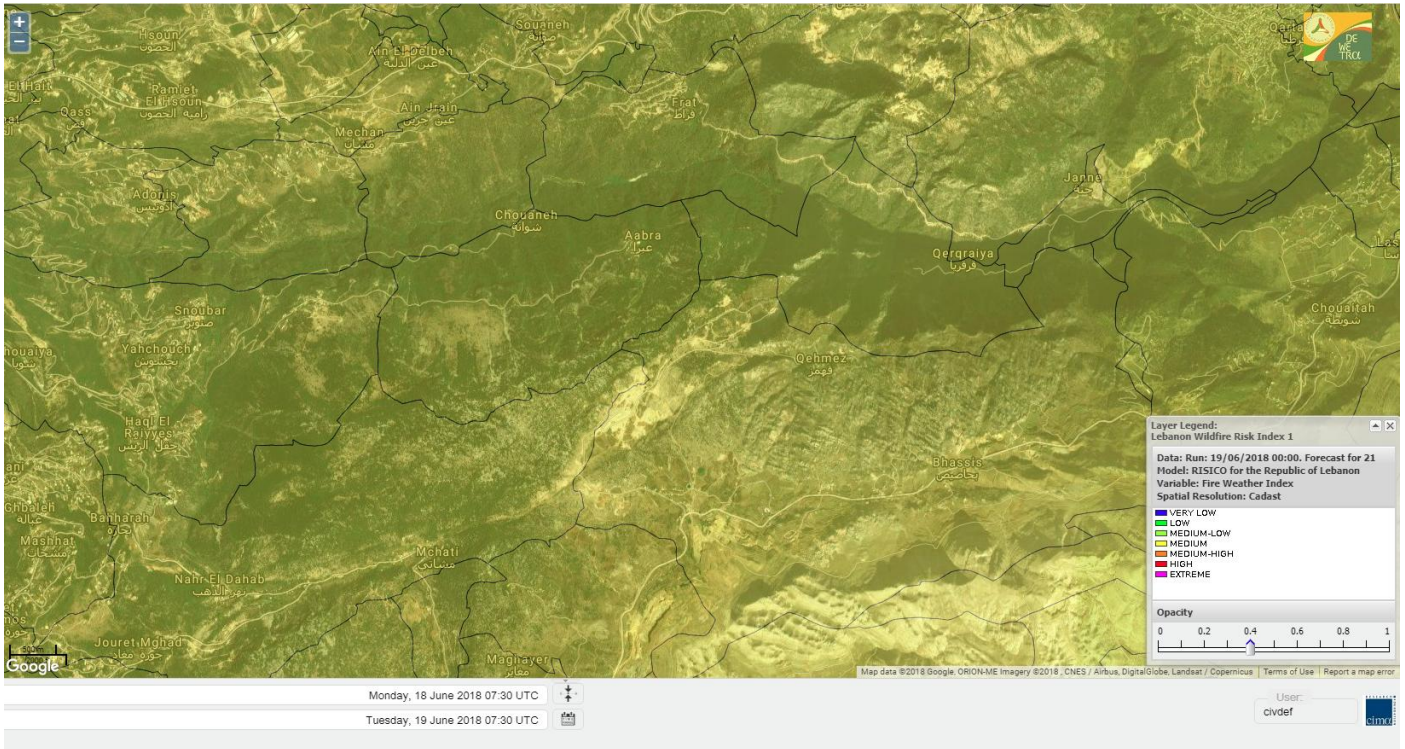

Jabal Moussa Reserve Forecast for 21 June 2018