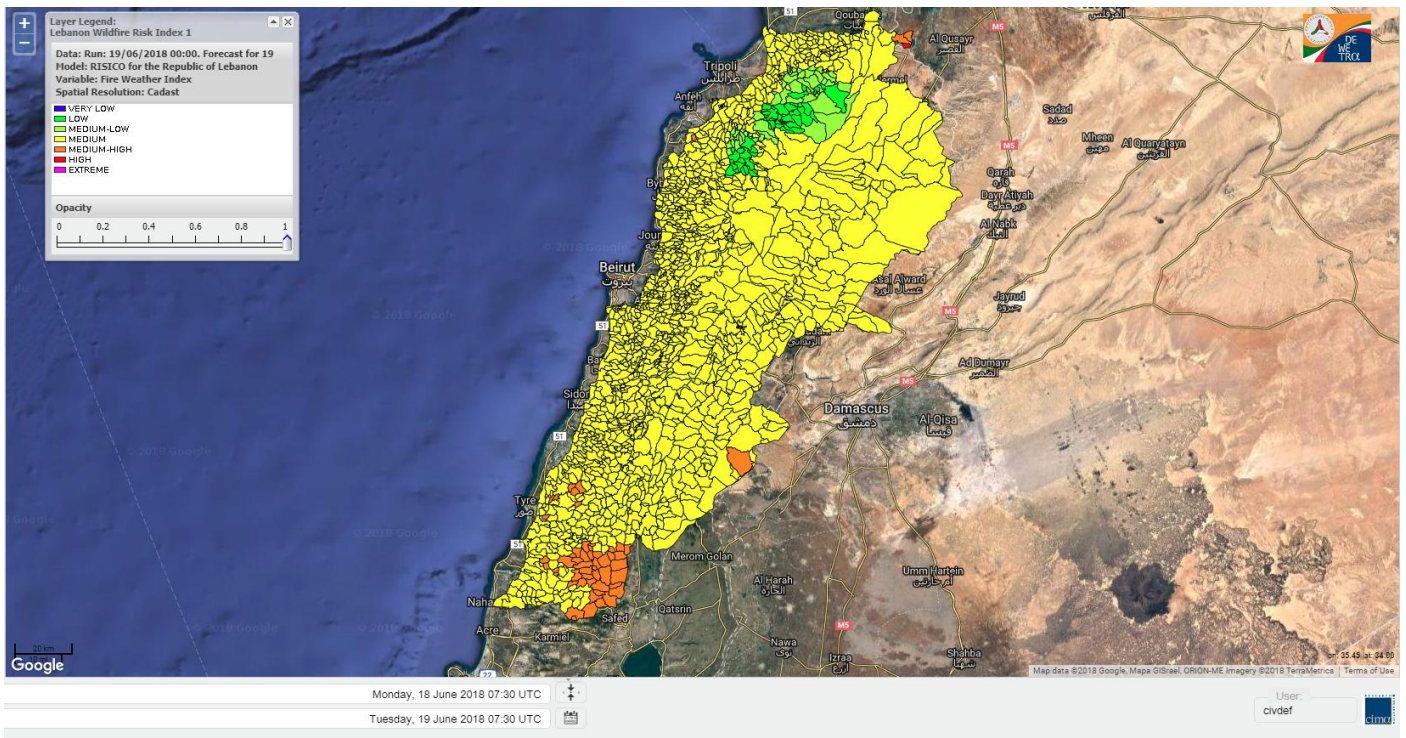

Lebanon for 19 June 2018