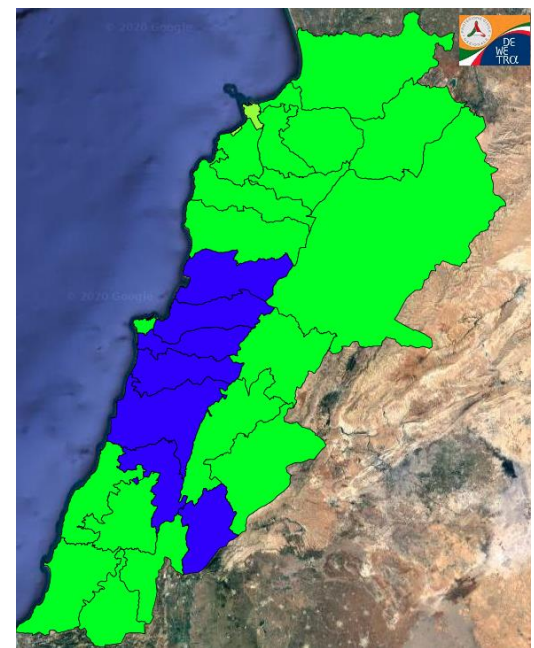

Beirut, 19 March 2020

FIRE RISK INDEX

18 March 2020

19 March 2020

20 March 2020

21 March 2020

Layer Legend:
Lebanon Wildfire Risk Index 1

Data: Run: 19/03/2020 00:00. Forecast for 19
Model: RISICO for the Republic of Lebanon
Variable: Fire Weather Index
Spatial Resolution: Caza