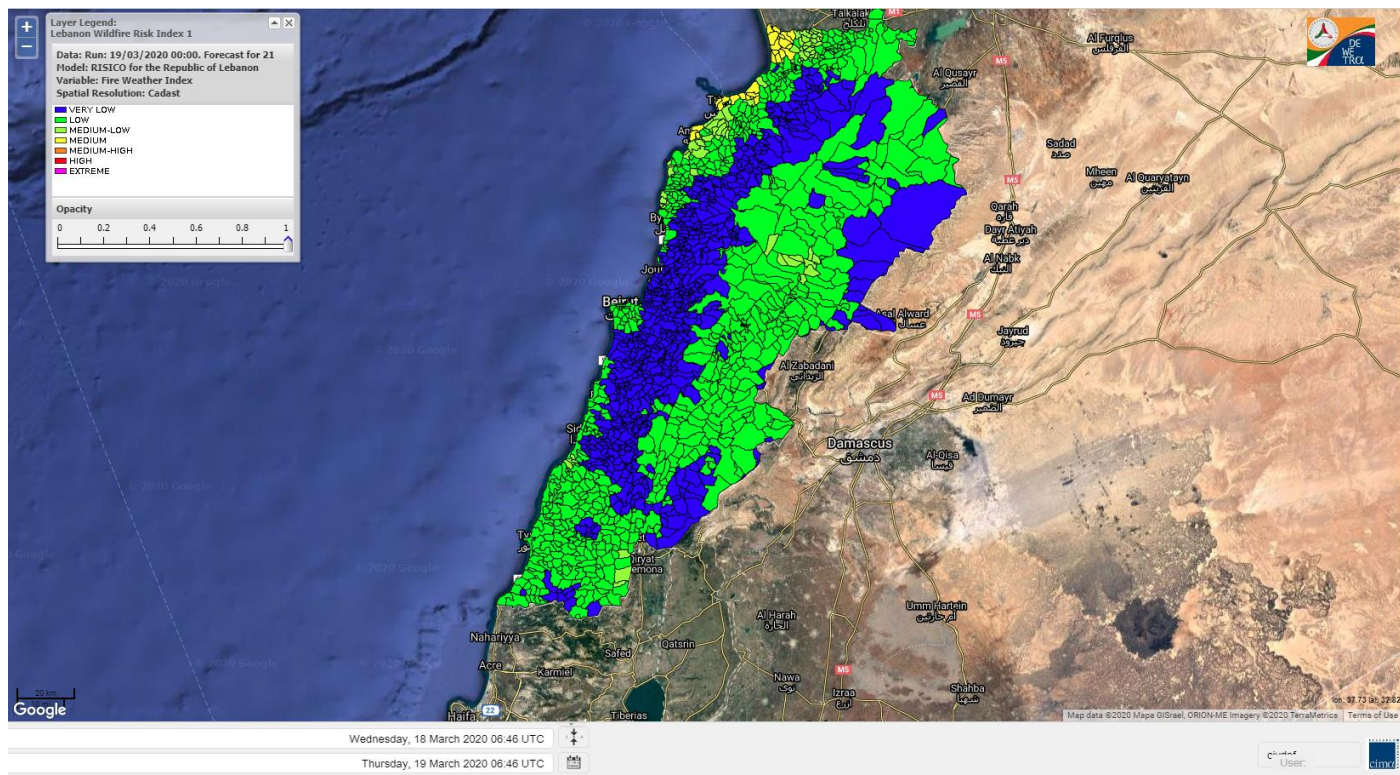

- VERY LOW
- LOW
- MEDIUM-LOW
- MEDIUM
- MEDIUM-HIGH
- HIGH
- EXTREME

Lebanon for 19 March 2020

Lebanon for 20 March 2020

Lebanon for 21 March 2020

Shouf Biosphere Reserve Forecast for 19 March 2020

Shouf Biosphere Reserve Forecast for 20 March 2020