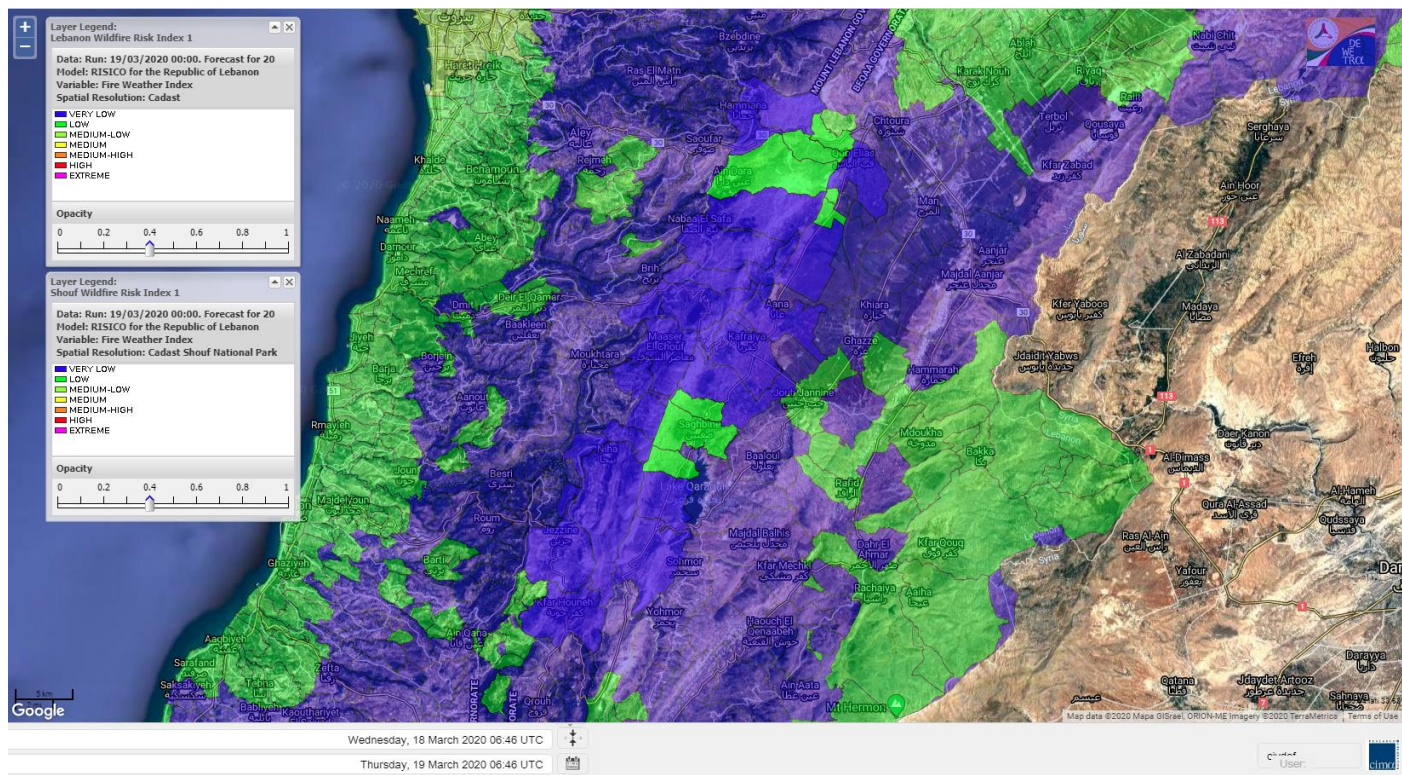

- VERY LOW
- LOW
- MEDIUM-LOW
- MEDIUM
- MEDIUM-HIGH
- HIGH
- EXTREME

Lebanon for 19 March 2020

Lebanon for 20 March 2020

Lebanon for 21 March 2020

Shouf Biosphere Reserve Forecast for 19 March 2020

Shouf Biosphere Reserve Forecast for 20 March 2020