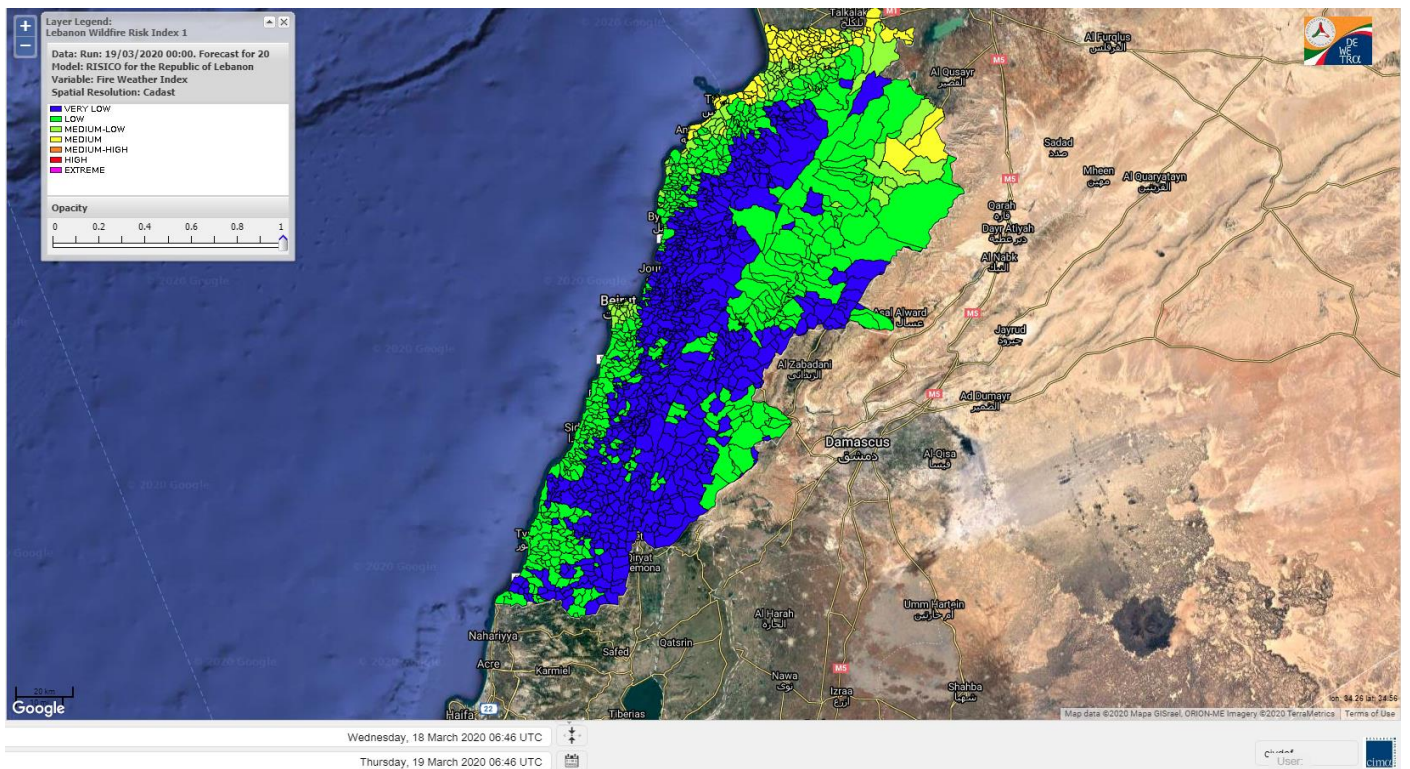

Lebanon for 20 March 2020