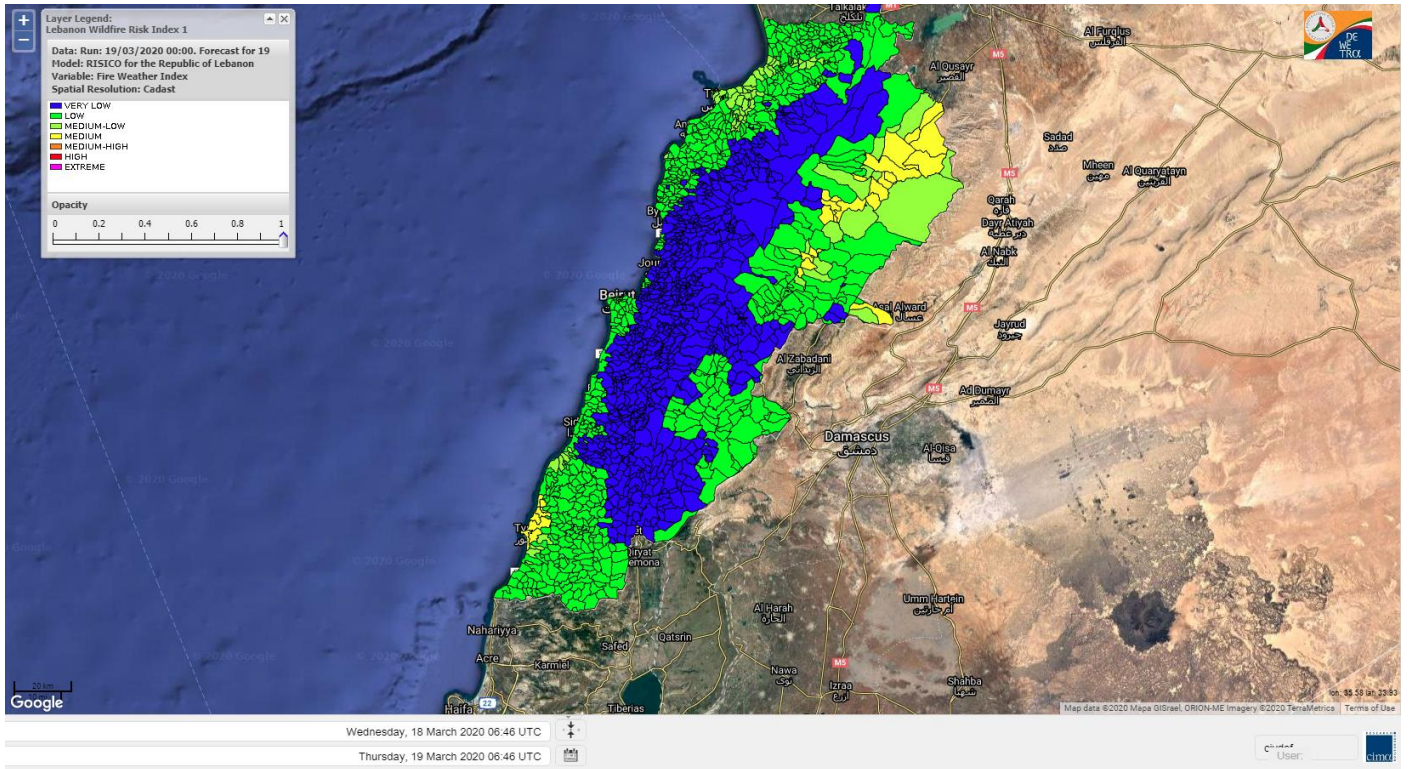

Lebanon for 19 March 2020