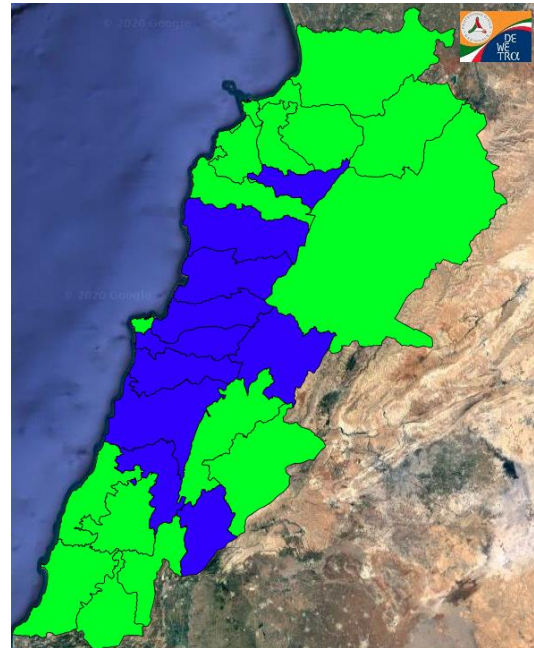

19 March 2020