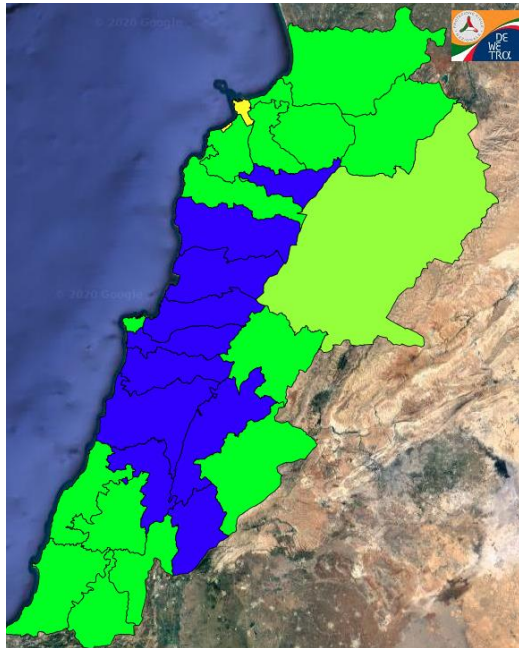

FIRE RISK INDEX

18 March 2020