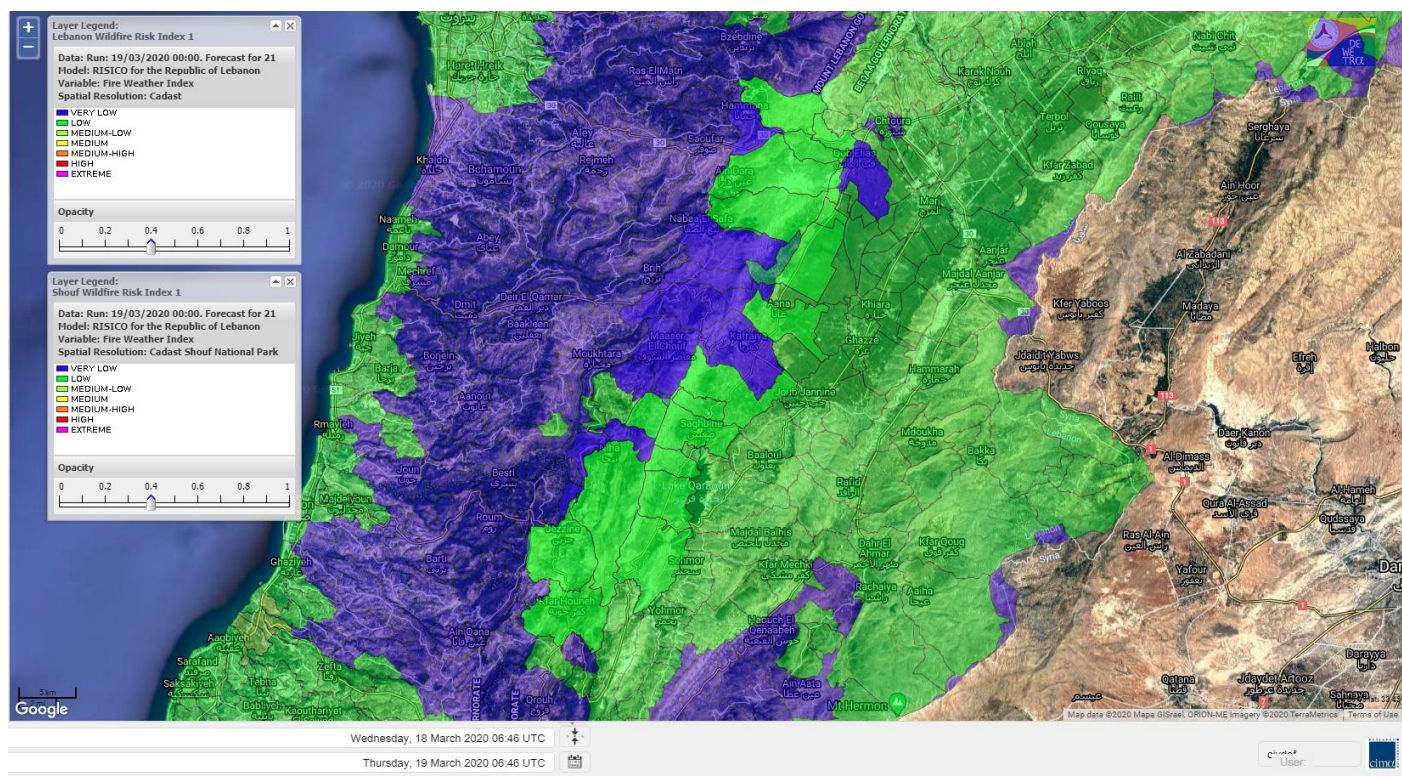

Shouf Biosphere Reserve Forecast for 21 March 2020