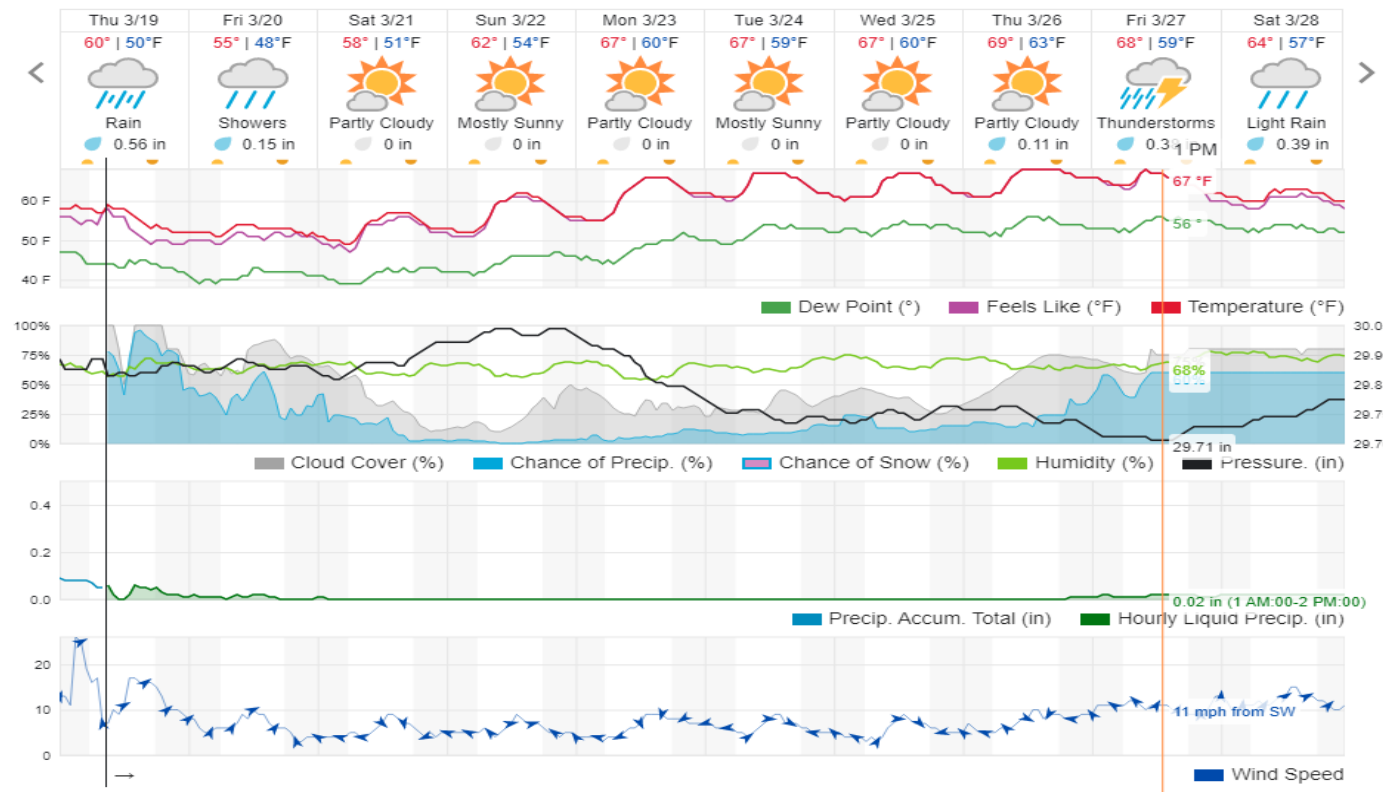

Beirut, Beirut Governorate, Lebanon 10-Day Weather Forecast

57° ACHRAFIEH, RIZK STATION | CHANGE

TODAY HOURLY 10-DAY CALENDAR HISTORY WUNDERMAP

Customize