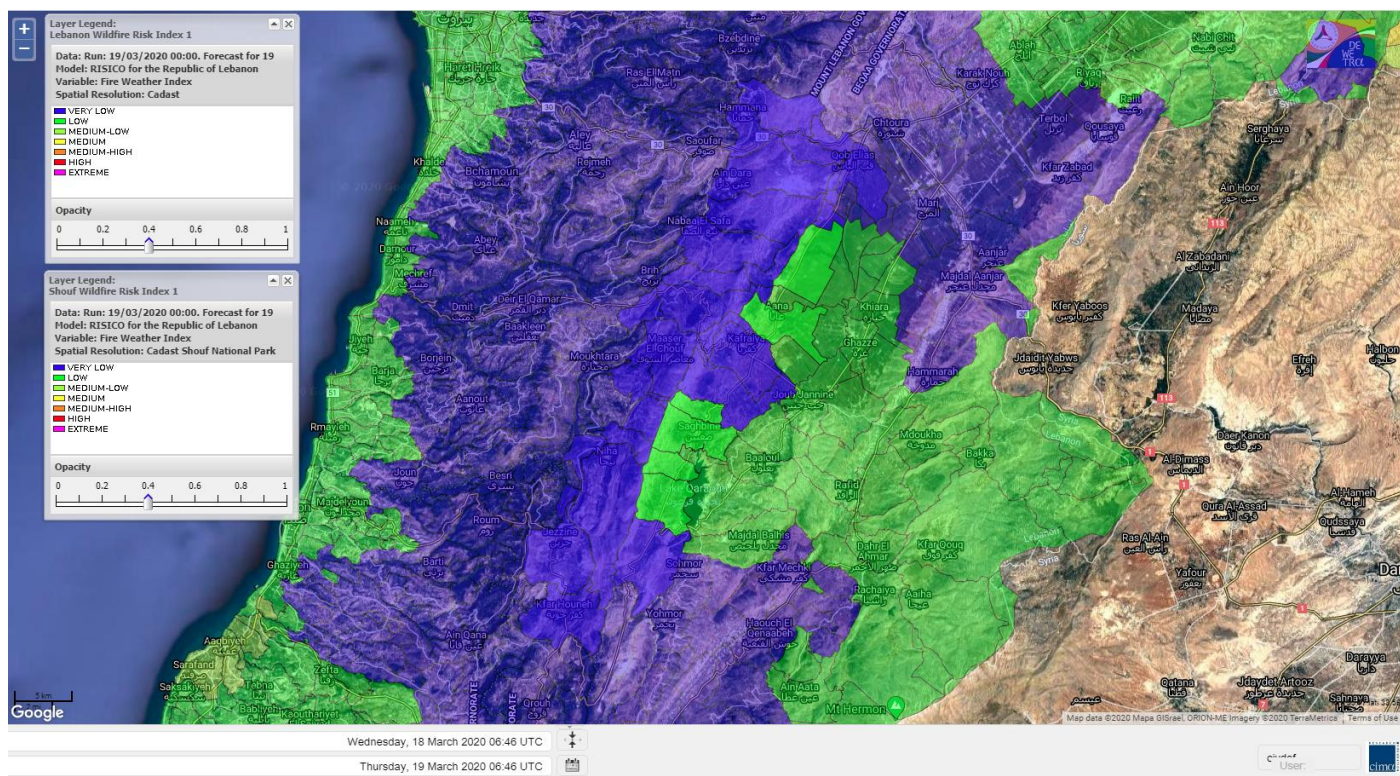

- VERY LOW
- LOW
- MEDIUM-LOW
- MEDIUM
- MEDIUM-HIGH
- HIGH
- EXTREME

Lebanon for 19 March 2020

Lebanon for 20 March 2020

Lebanon for 21 March 2020

Shouf Biosphere Reserve Forecast for 19 March 2020

Shouf Biosphere Reserve Forecast for 20 March 2020