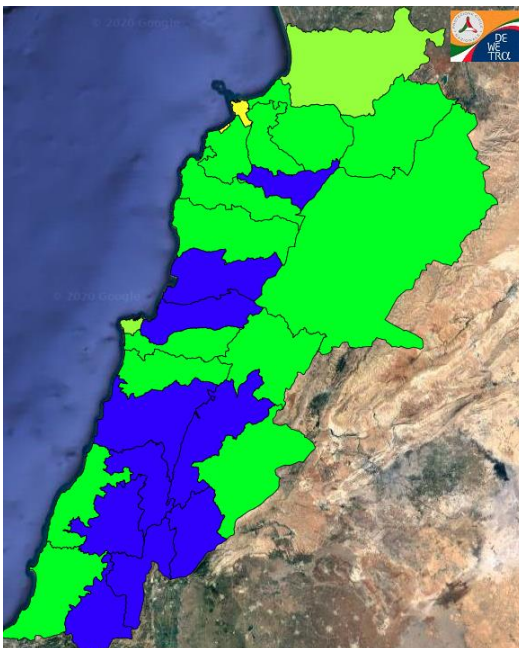

Beirut, 19 March 2020

FIRE RISK INDEX

18 March 2020

19 March 2020

20 March 2020

21 March 2020

Layer Legend:
Lebanon Wildfire Risk Index 1

Data: Run: 19/03/2020 00:00. Forecast for 19
Model: RISICO for the Republic of Lebanon
Variable: Fire Weather Index
Spatial Resolution: Caza