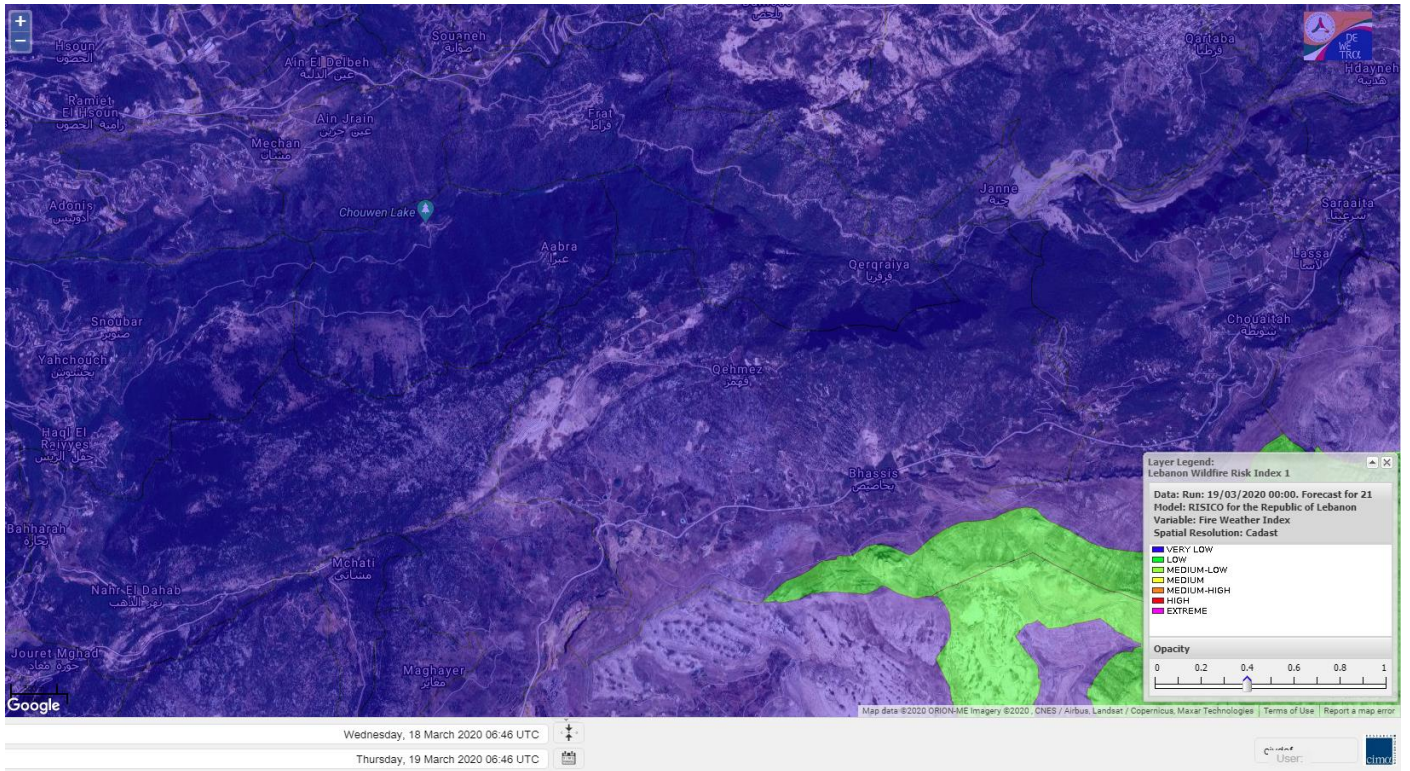

Shouf Biosphere Reserve Forecast for 21 March 2020

Jabal Moussa Reserve Forecast for 19 March 2020

Jabal Moussa Reserve Forecast for 20 March 2020

Jabal Moussa Reserve Forecast for 21 March 2020

Beirut, Beirut Governorate, Lebanon 10-Day Weather Forecast