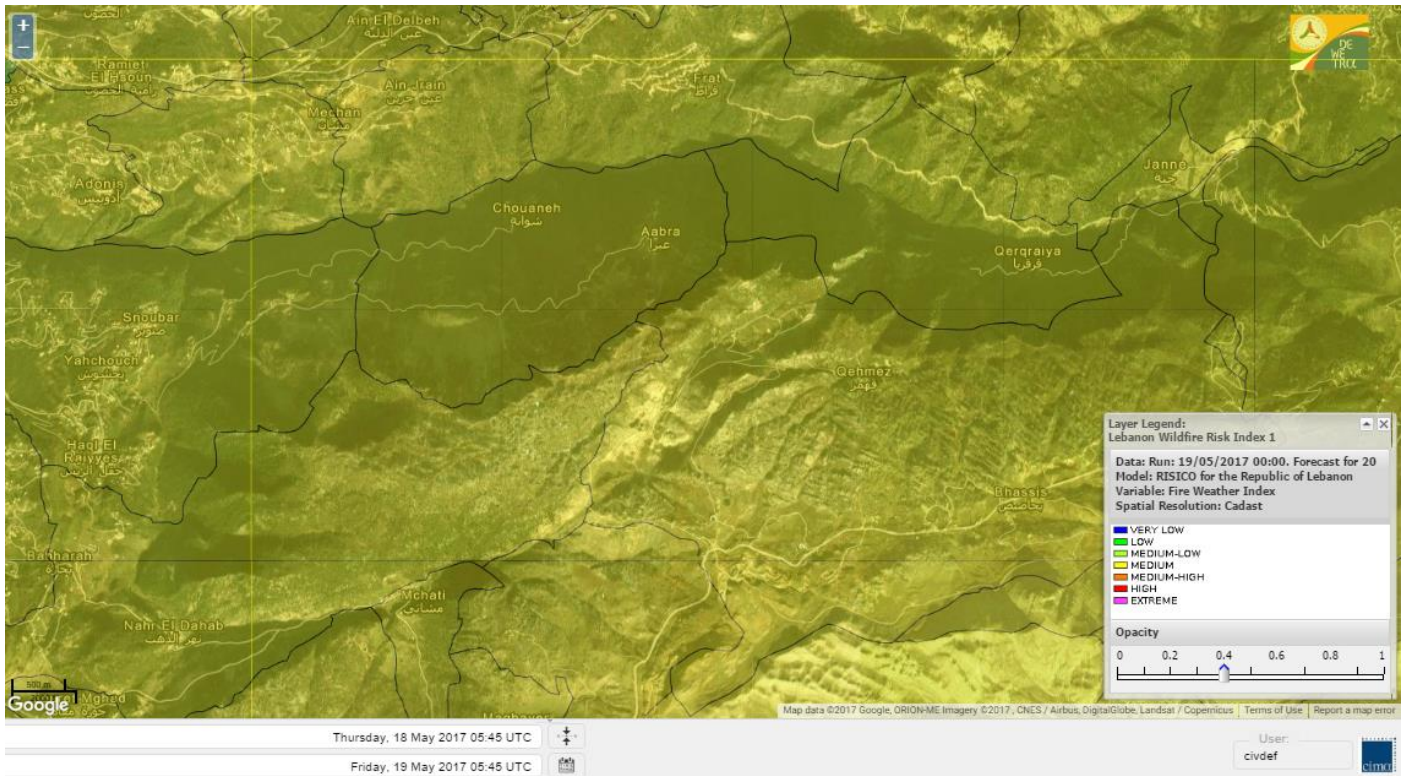

Jabal Moussa Reserve Forecast for 20 May 2017