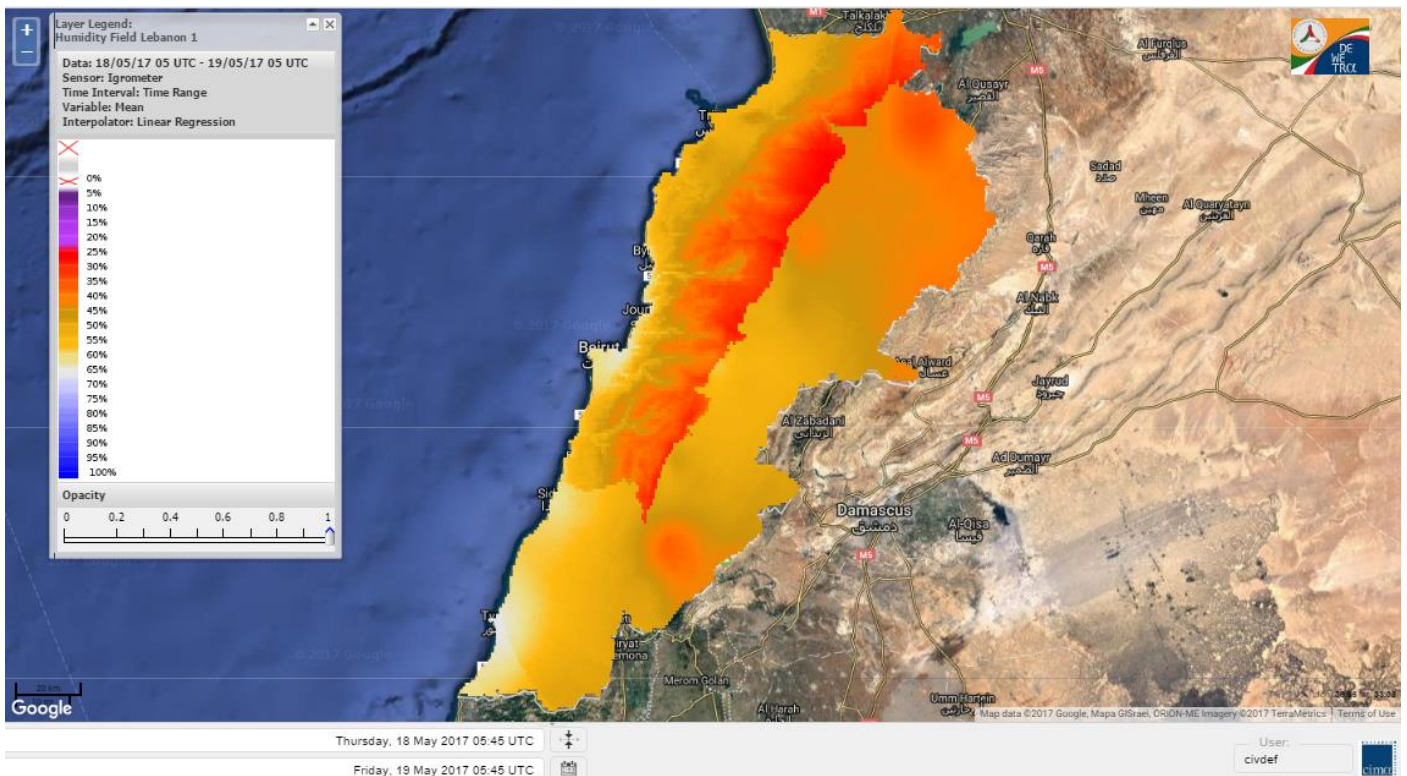

Lebanon humidity for 19 May 2017