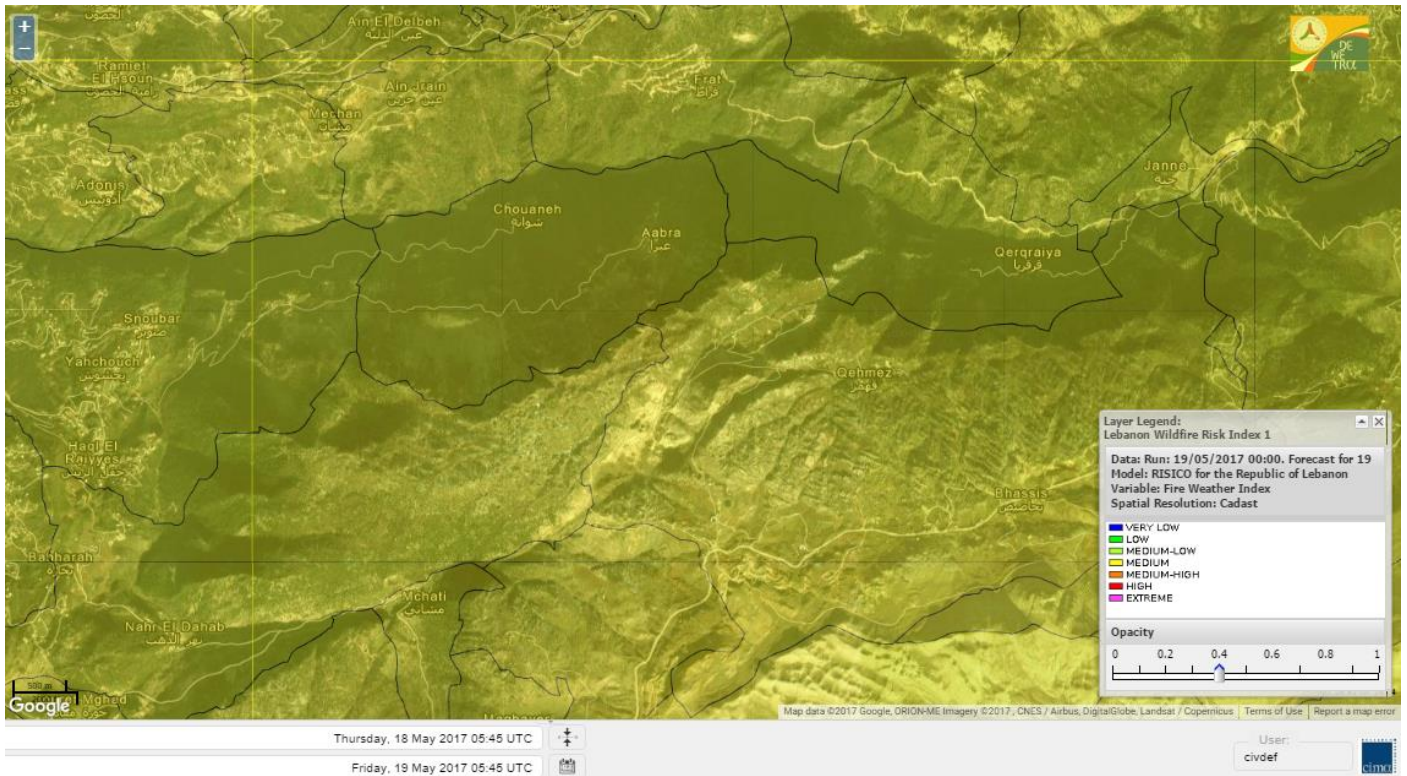

Jabal Moussa Reserve Forecast for 19 May 2017