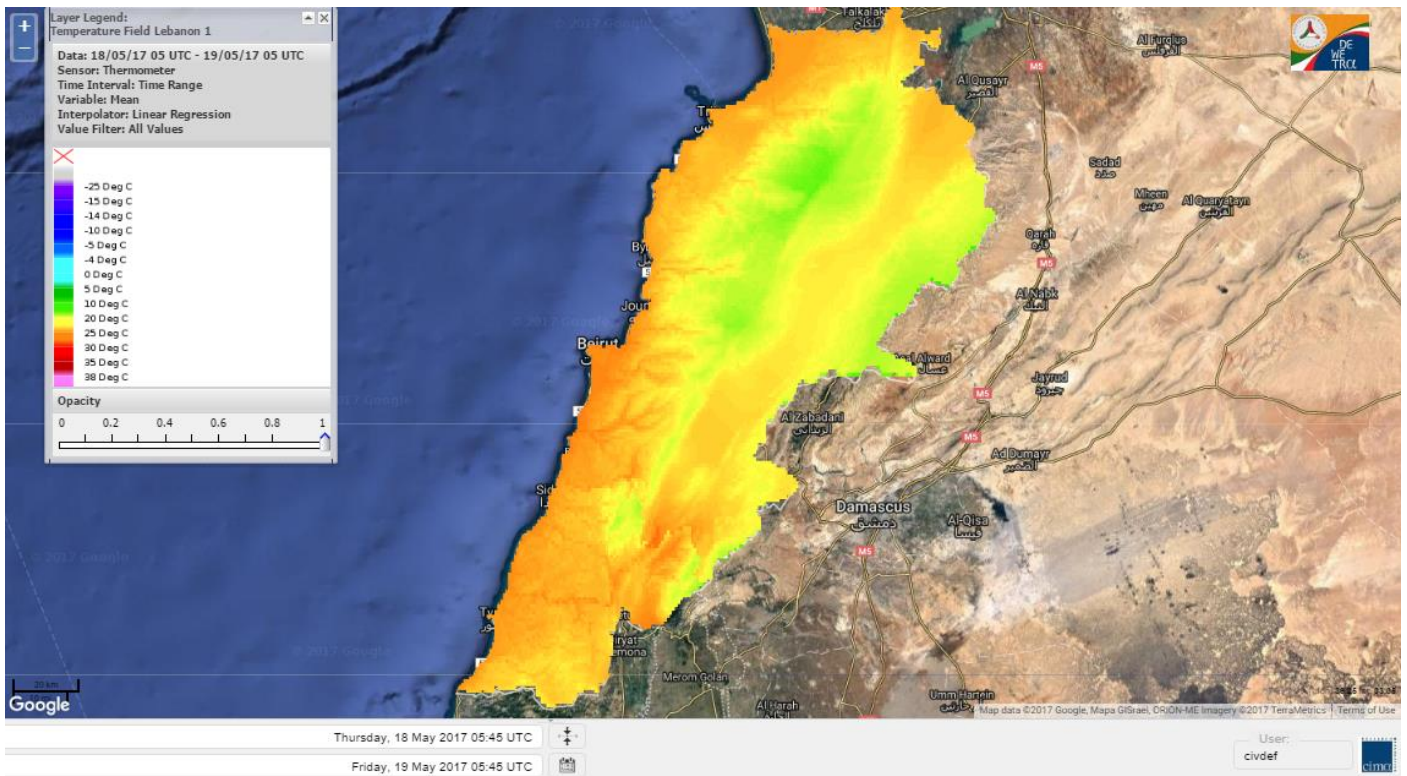

Lebanon temperature for 19 May 2017