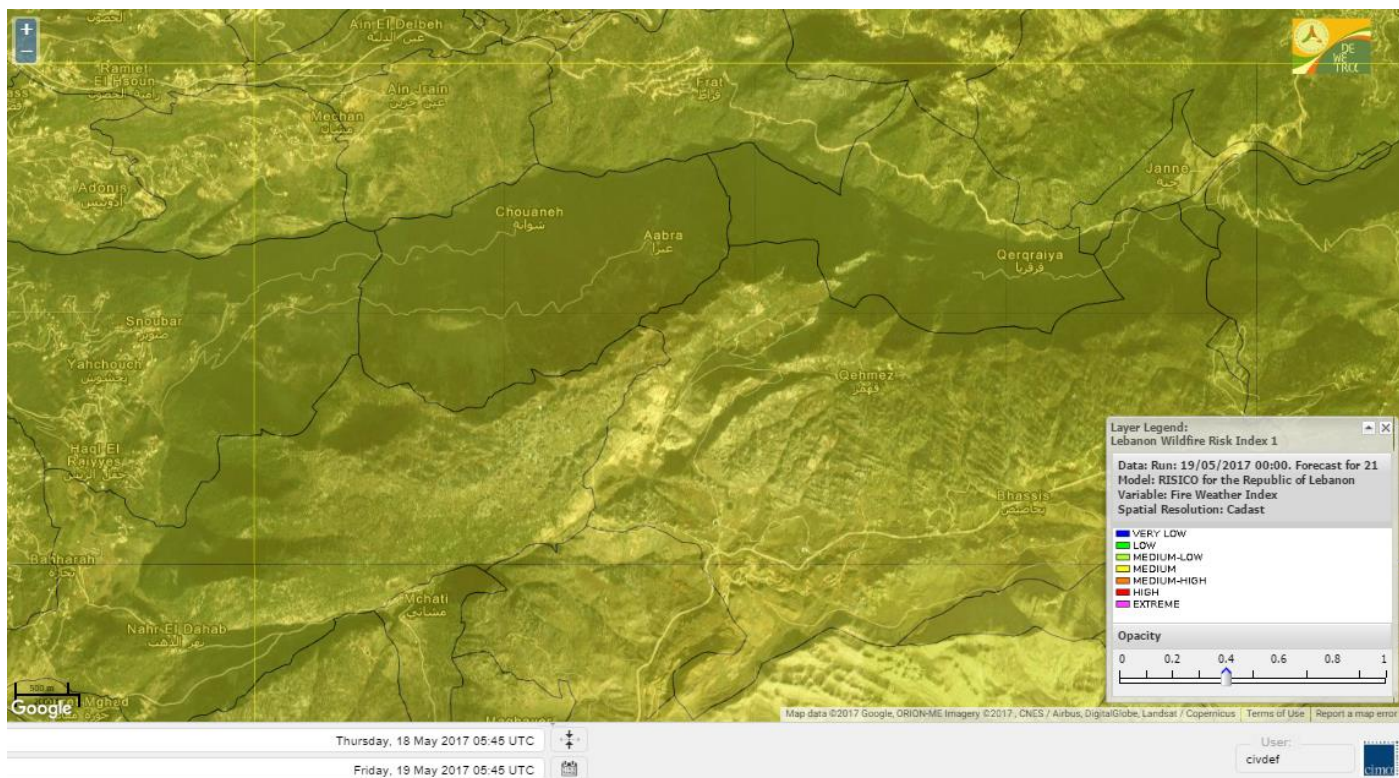

Jabal Moussa Reserve Forecast for 21 May 2017