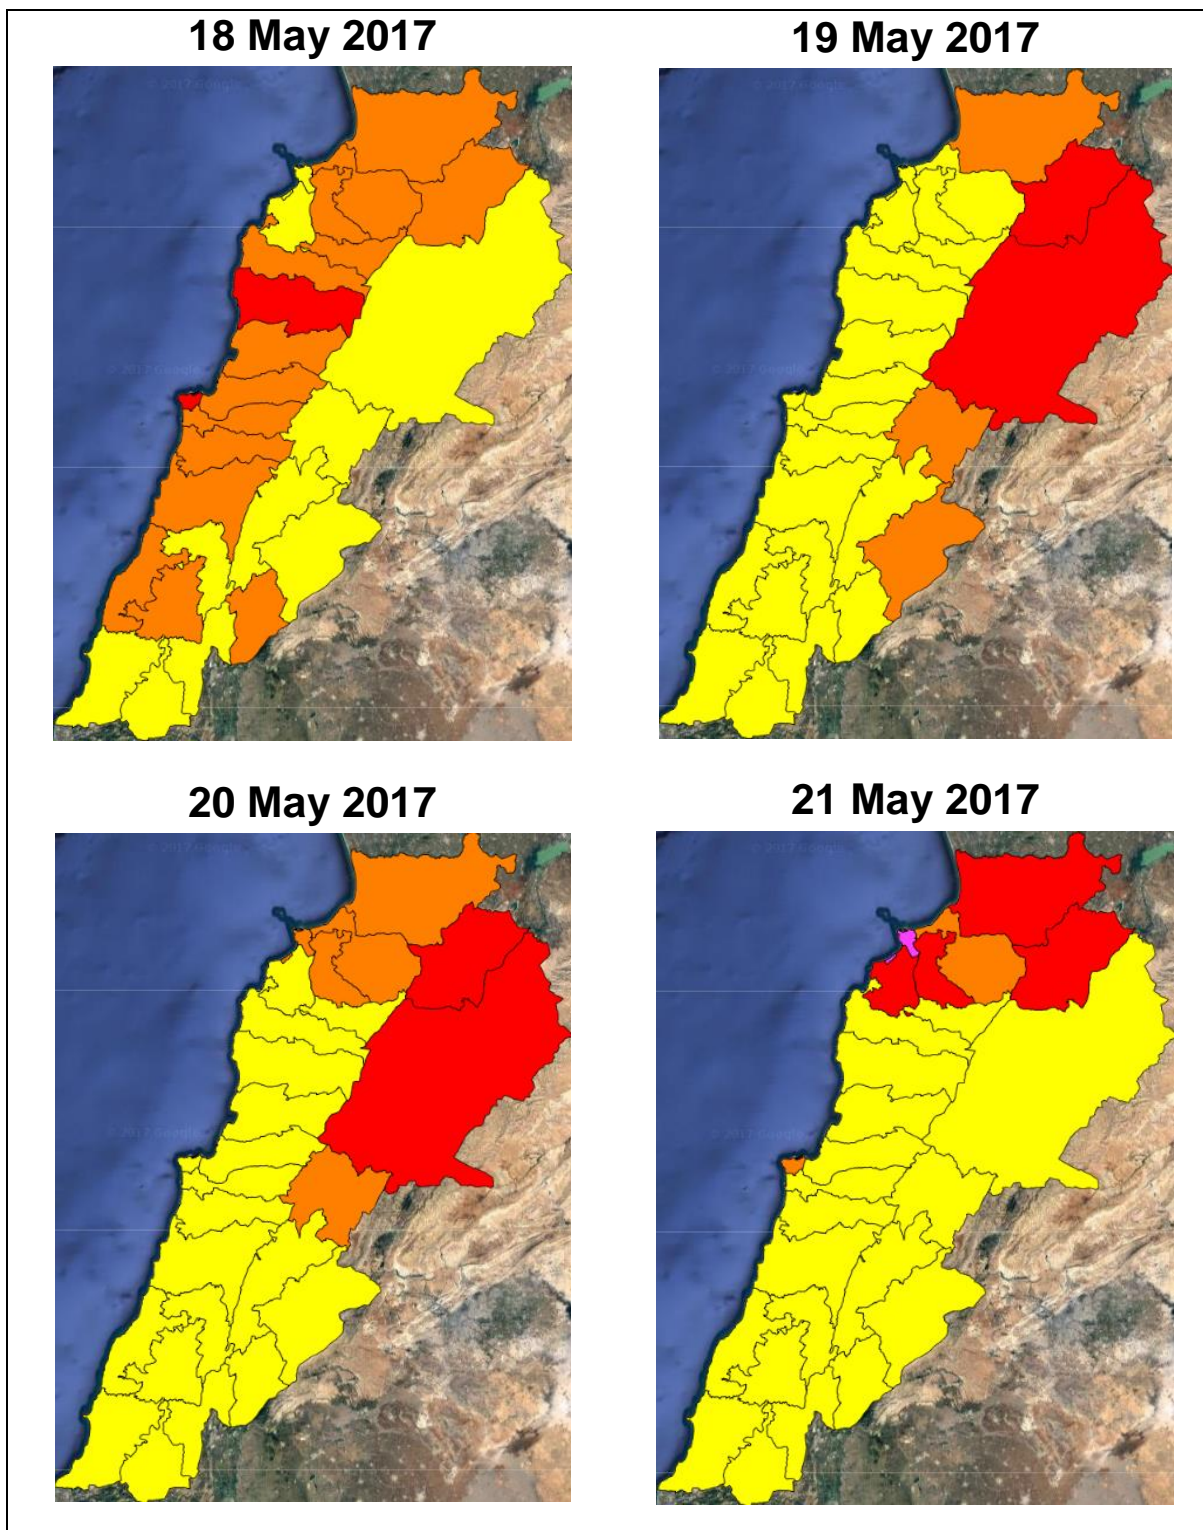

FIRE RISK INDEX

Layer Legend:
Lebanon Wildfire Risk Index 1

Data: Run: 19/05/2017 00:00. Forecast for 19
Model: RISICO for the Republic of Lebanon
Variable: Fire Weather Index
Spatial Resolution: Caza

- VERY LOW
- LOW
- MEDIUM-LOW
- MEDIUM
- MEDIUM-HIGH
- HIGH
- EXTREME