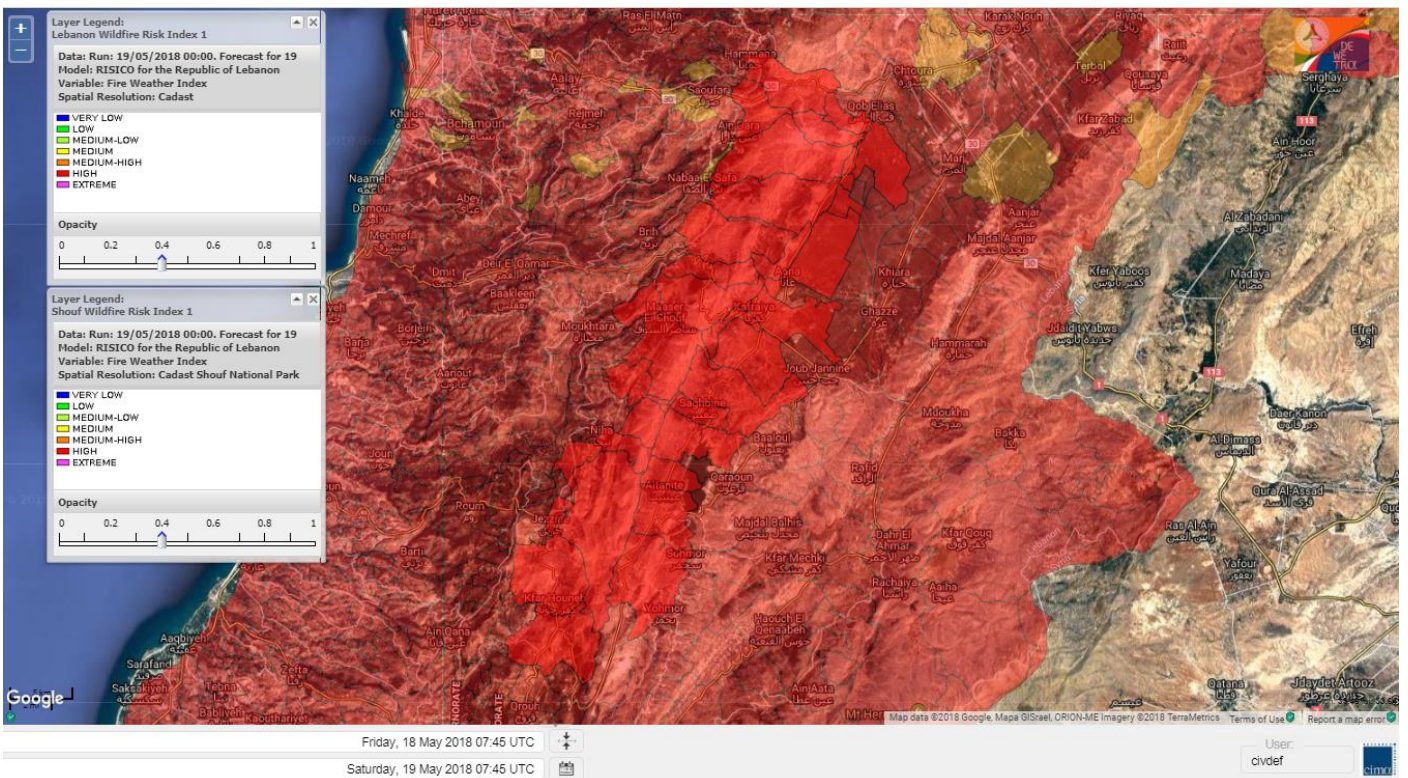

Shouf Biosphere Reserve Forecast for 19 May 2018