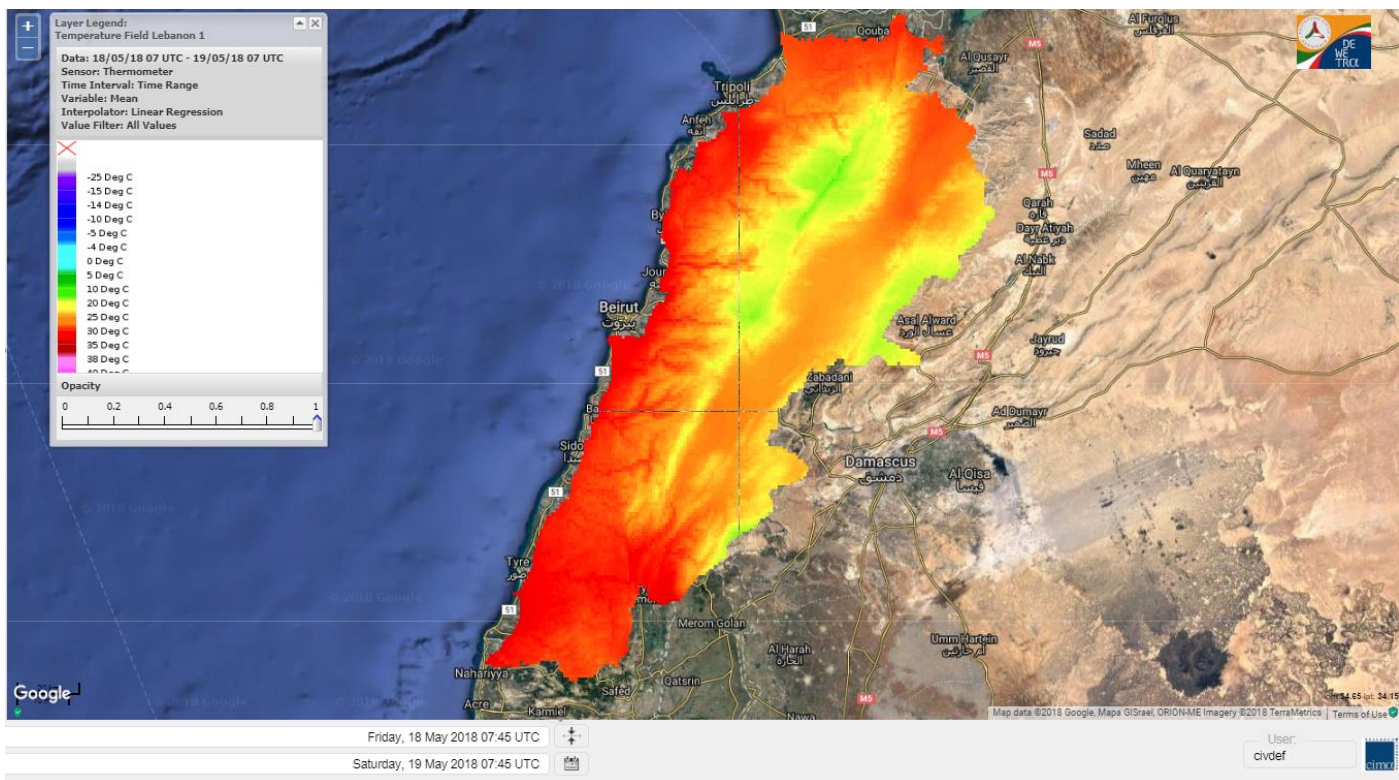

Lebanon temperature for 19 May 2018