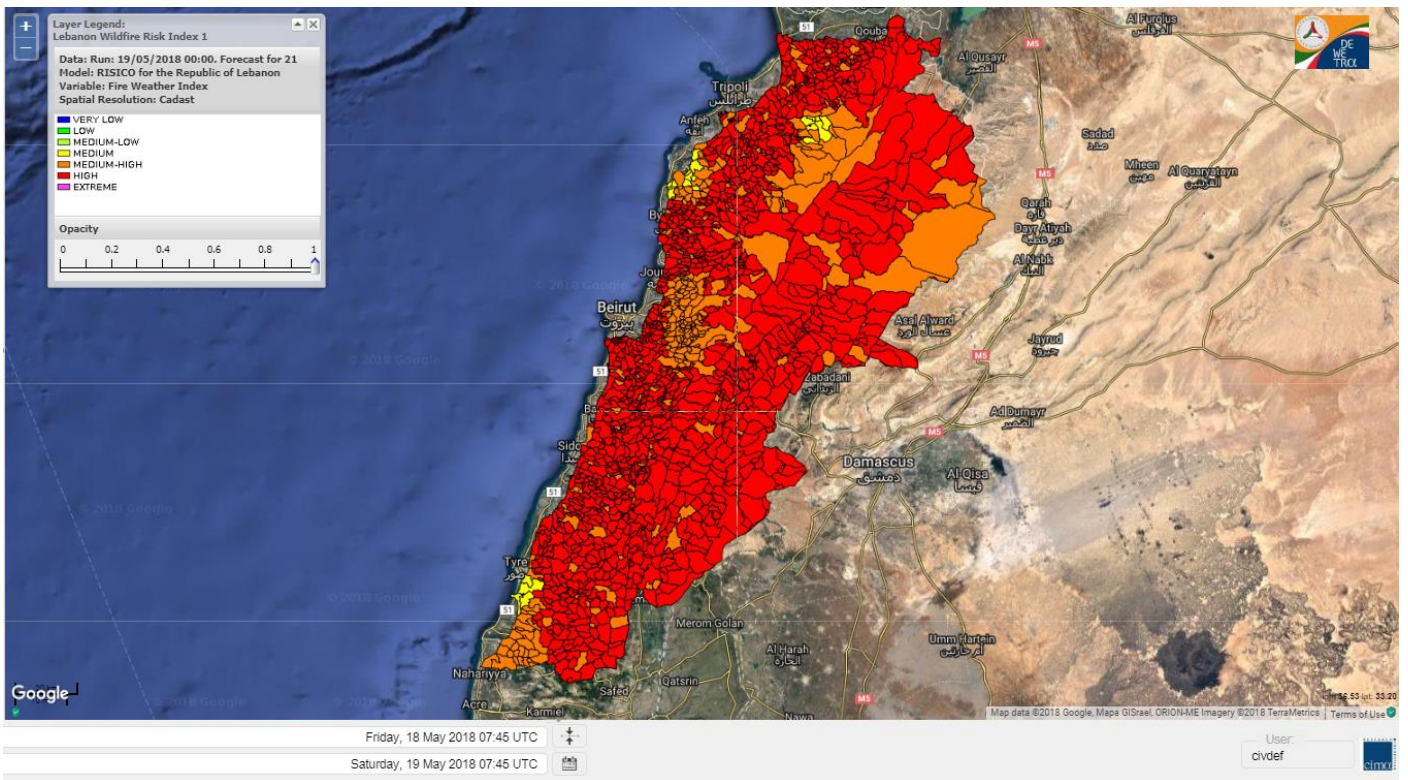

Lebanon for 21 May 2018