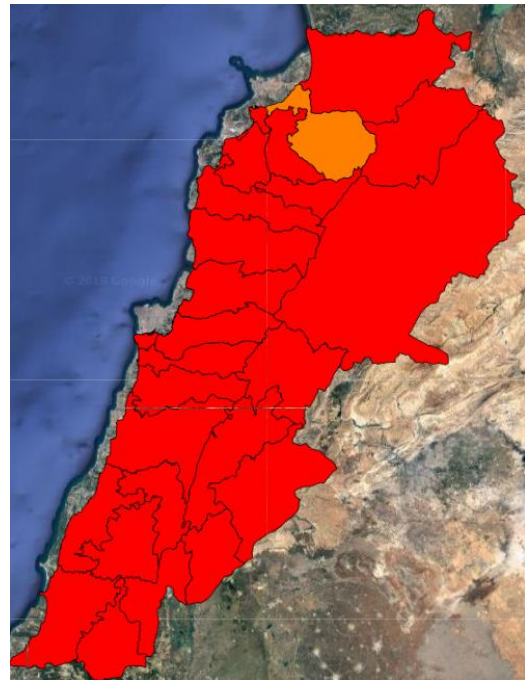

FIRE RISK INDEX

18 May 2018

19 May 2018

20 May 2018

21 May 2018

Layer Legend:
Lebanon Wildfire Risk Index 1

Data: Run: 19/05/2018 00:00. Forecast for 19
Model: RISICO for the Republic of Lebanon
Variable: Fire Weather Index
Spatial Resolution: Caza

- VERY LOW
- LOW
- MEDIUM-LOW
- MEDIUM
- MEDIUM-HIGH
- HIGH
- EXTREME