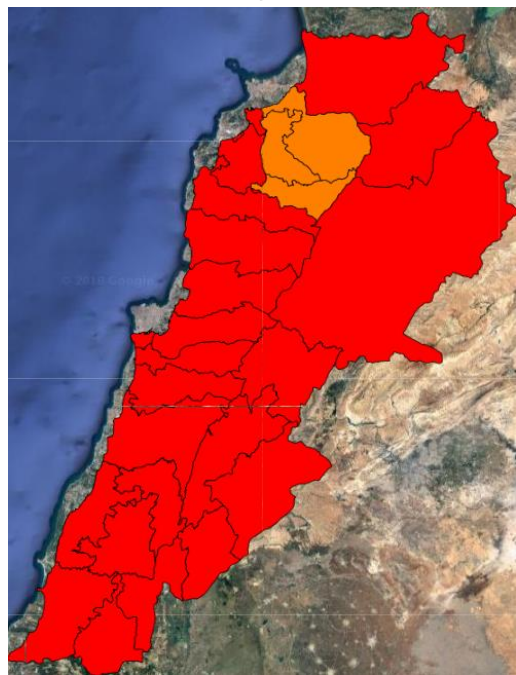

Beirut, 19 May 2018

FIRE RISK INDEX

18 May 2018

19 May 2018

20 May 2018

21 May 2018

Layer Legend:
Lebanon Wildfire Risk Index 1

Data: Run: 19/05/2018 00:00. Forecast for 19
Model: RISICO for the Republic of Lebanon
Variable: Fire Weather Index
Spatial Resolution: Caza