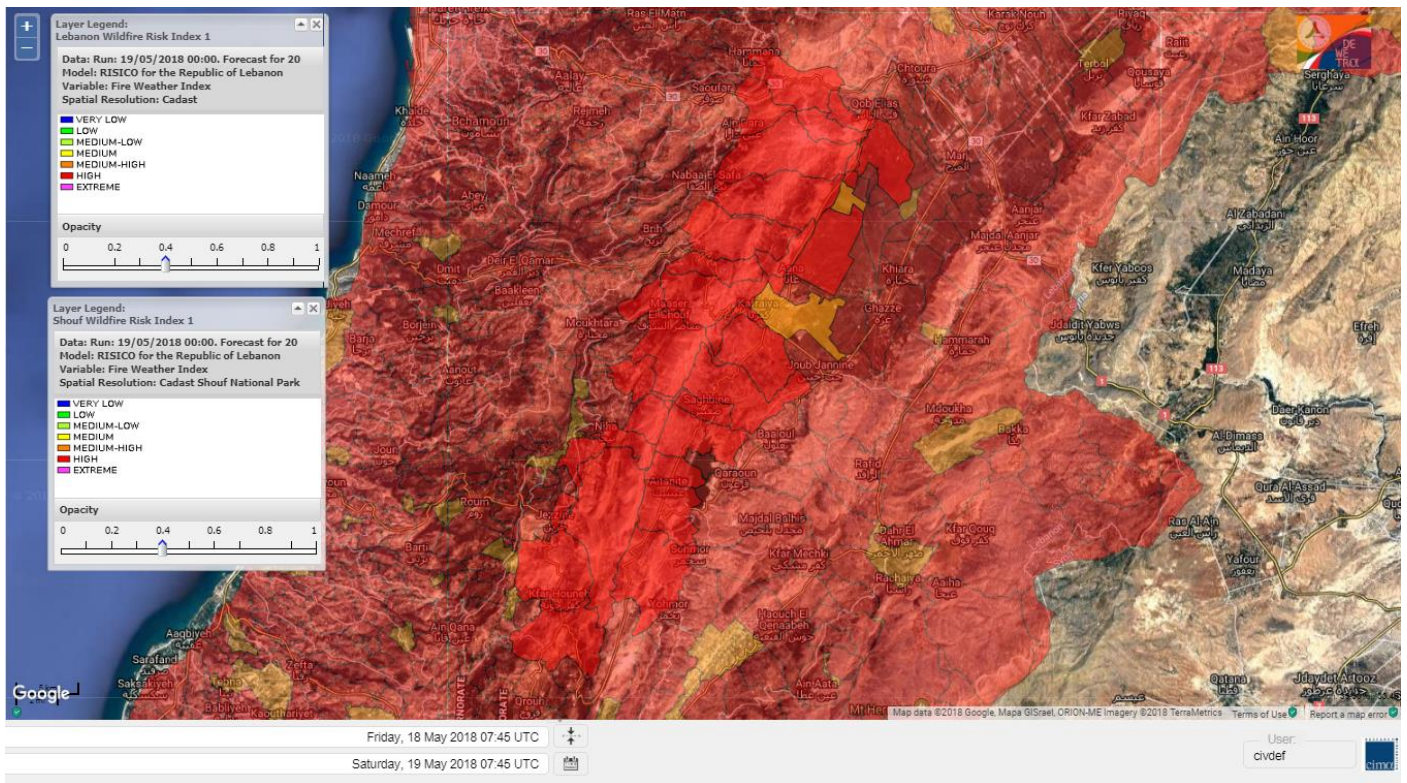

Shouf Biosphere Reserve Forecast for 20 May 2018