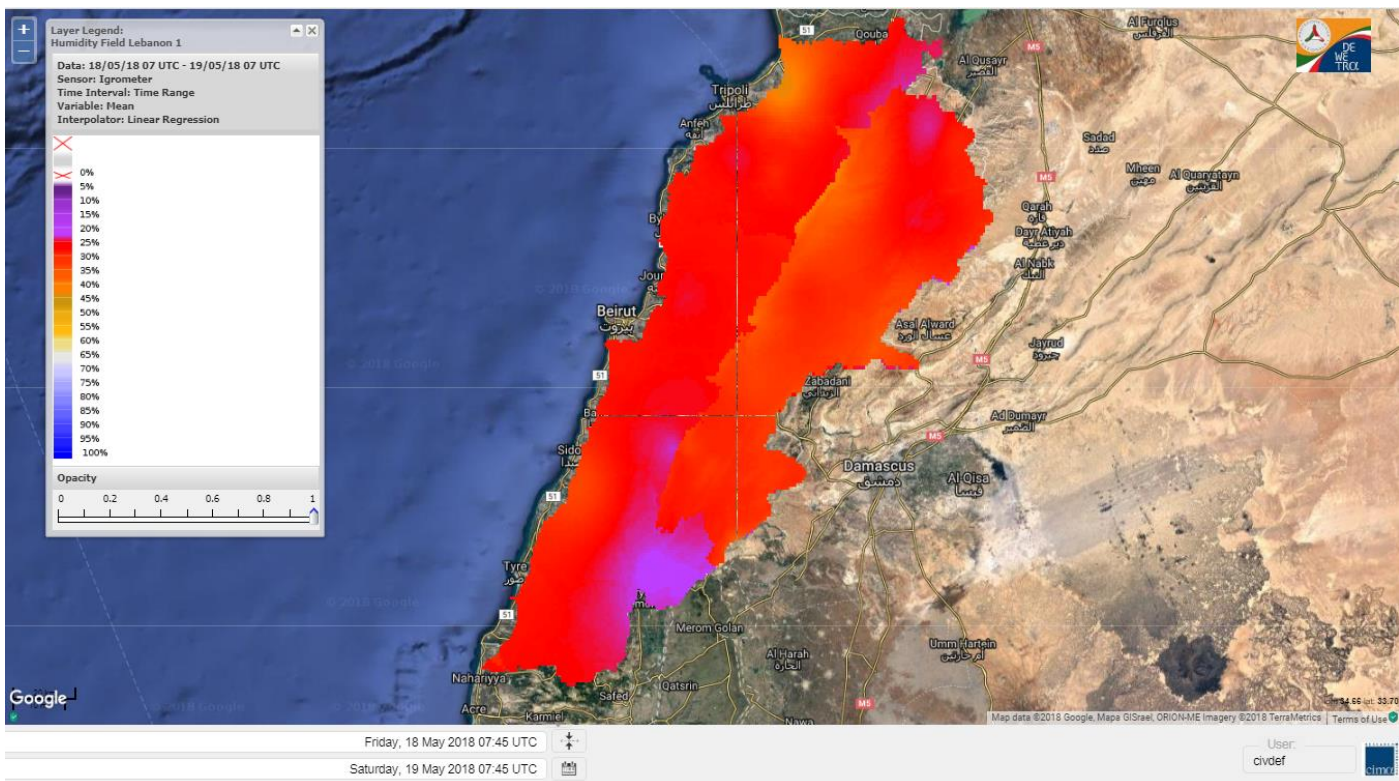

Lebanon humidity for 19 May 2018