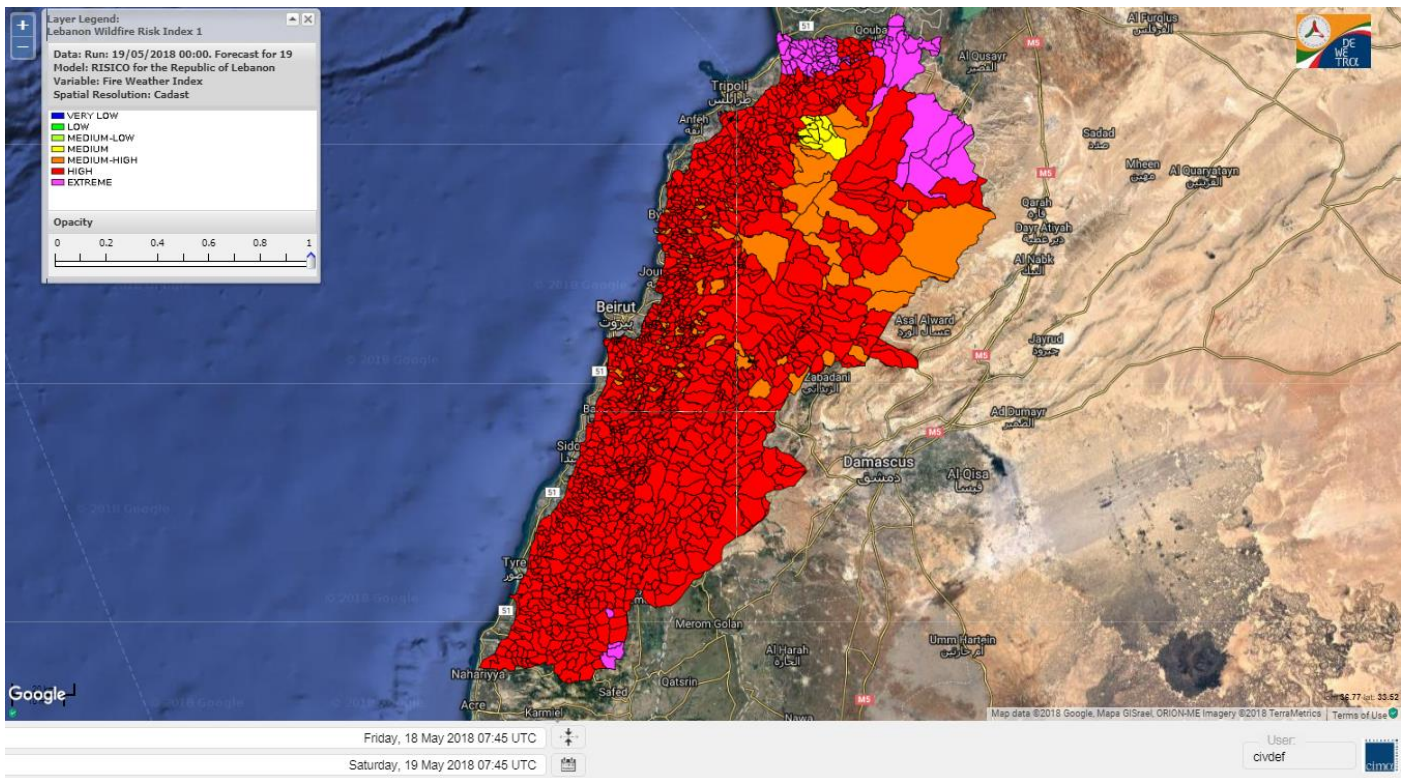

Lebanon for 19 May 2018