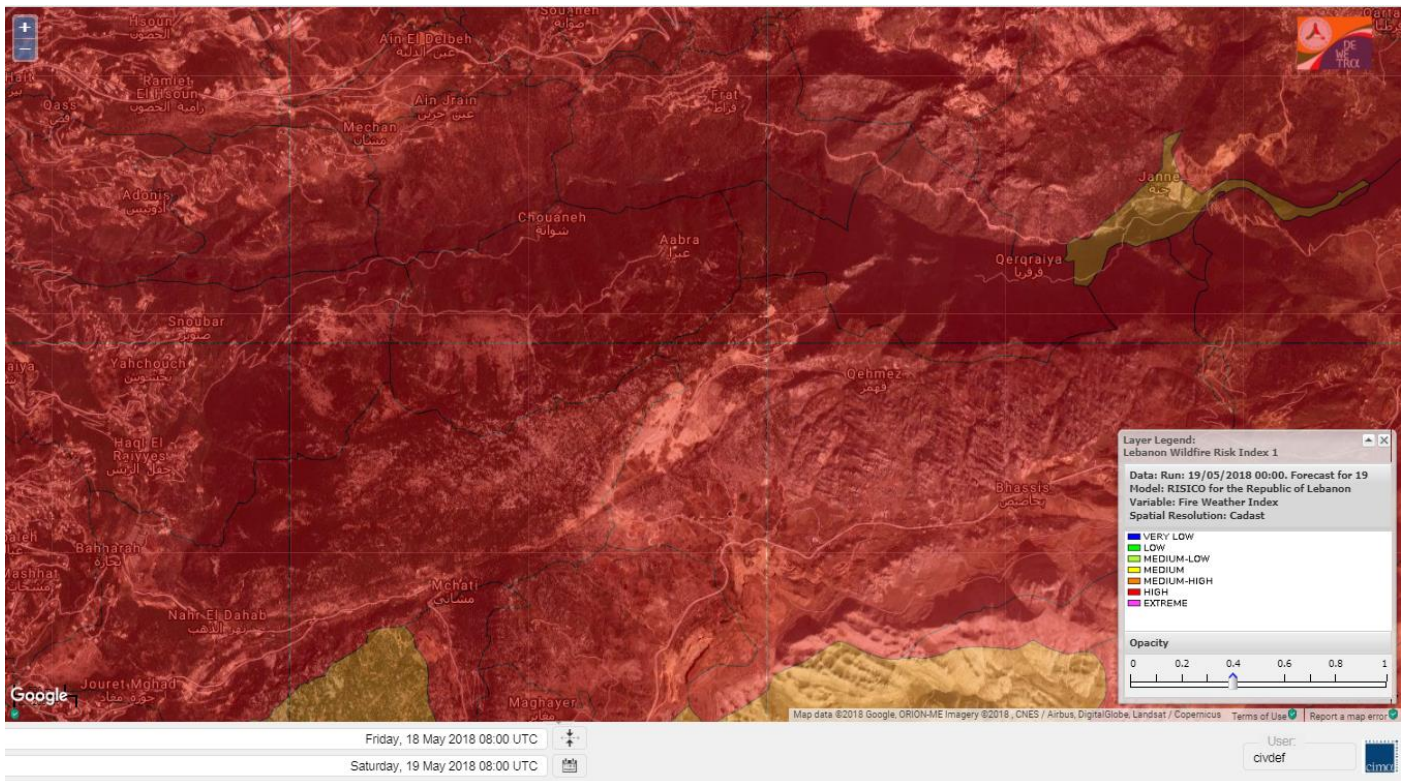

Jabal Moussa Reserve Forecast for 19 May 2018