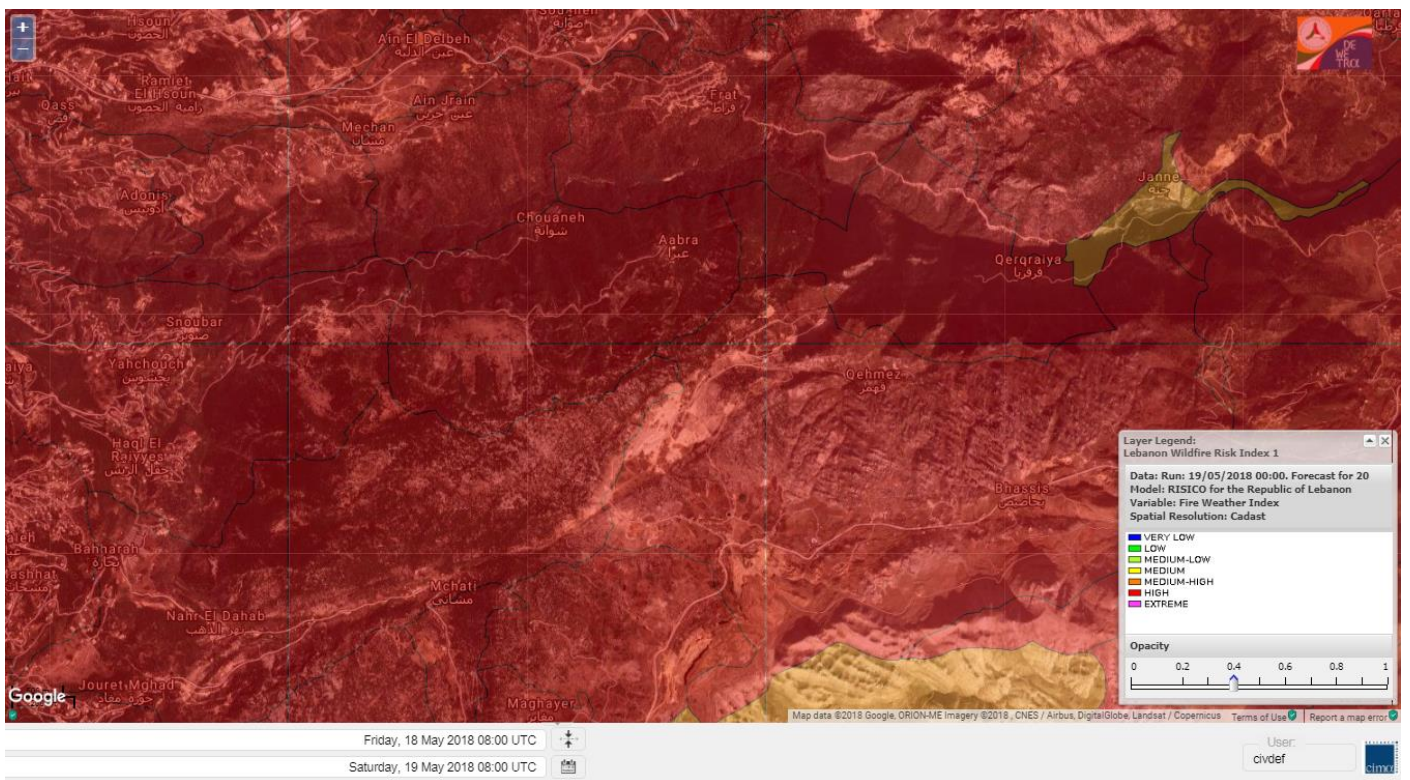

Jabal Moussa Reserve Forecast for 20 May 2018