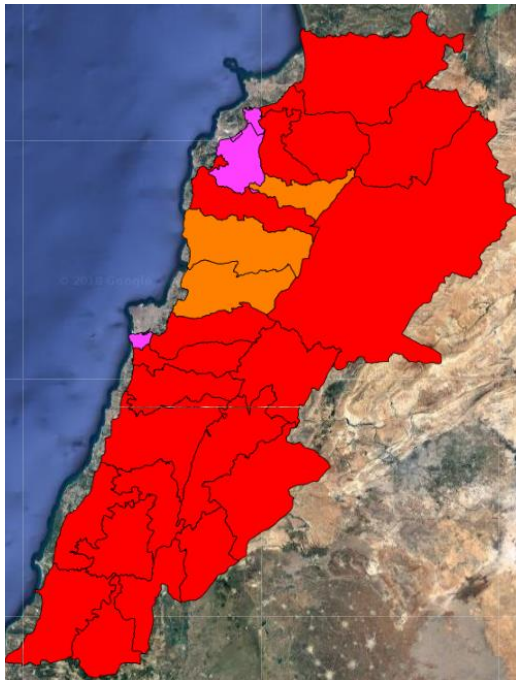

FIRE RISK INDEX

18 May 2018