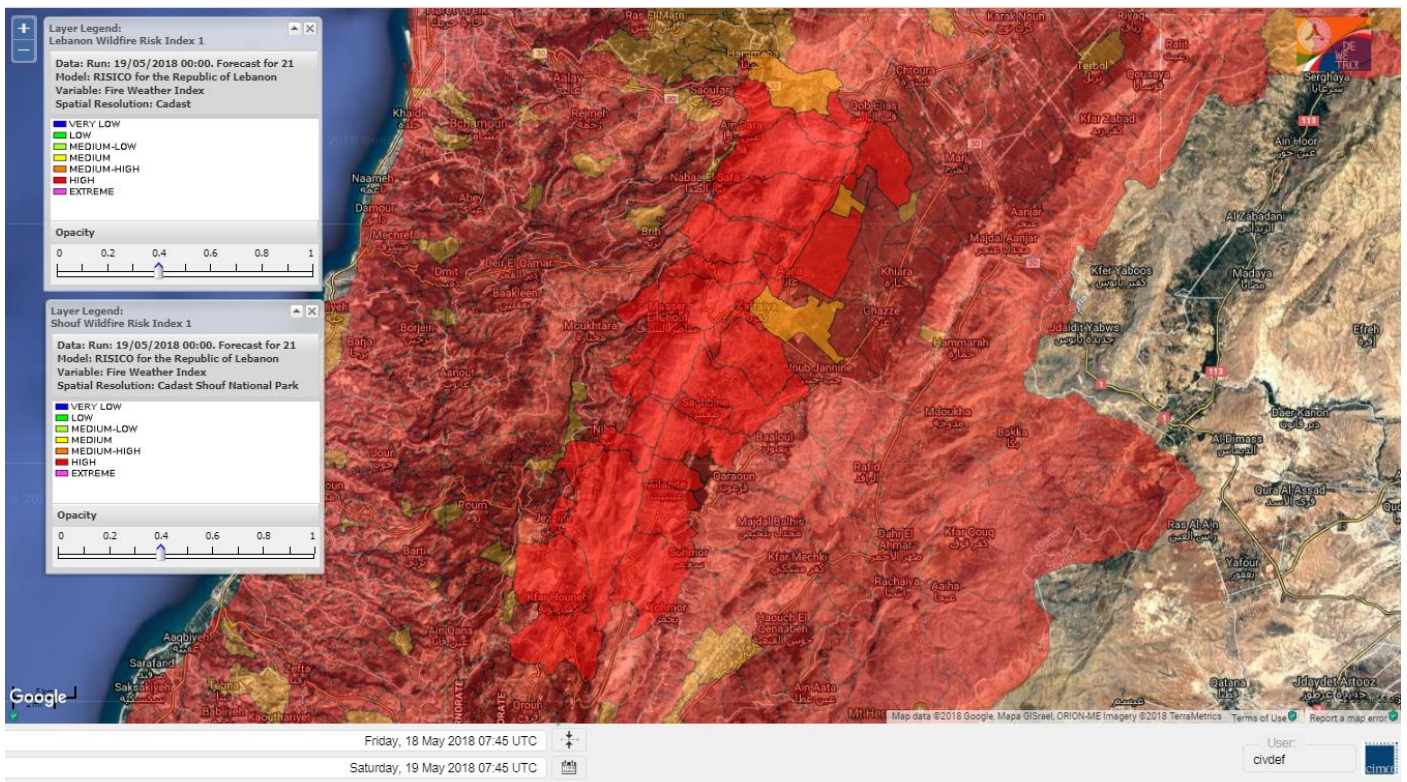

Shouf Biosphere Reserve Forecast for 21 May 2018