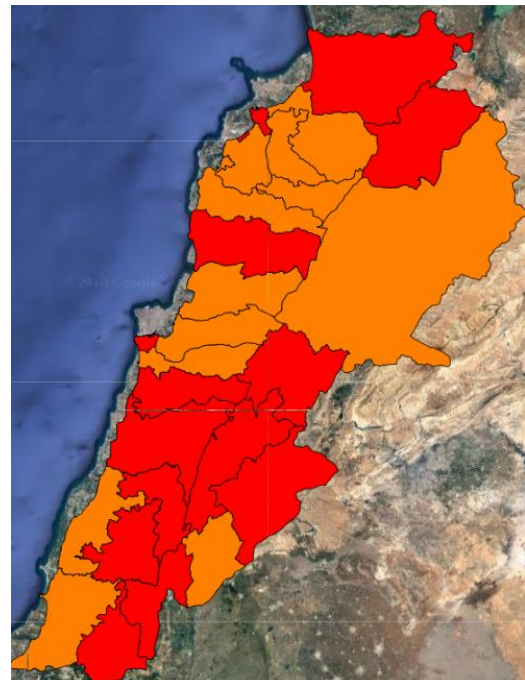

Beirut, 19 May 2018

FIRE RISK INDEX

18 May 2018

19 May 2018

20 May 2018

21 May 2018

Layer Legend:
Lebanon Wildfire Risk Index 1

Data: Run: 19/05/2018 00:00. Forecast for 19
Model: RISICO for the Republic of Lebanon
Variable: Fire Weather Index
Spatial Resolution: Caza