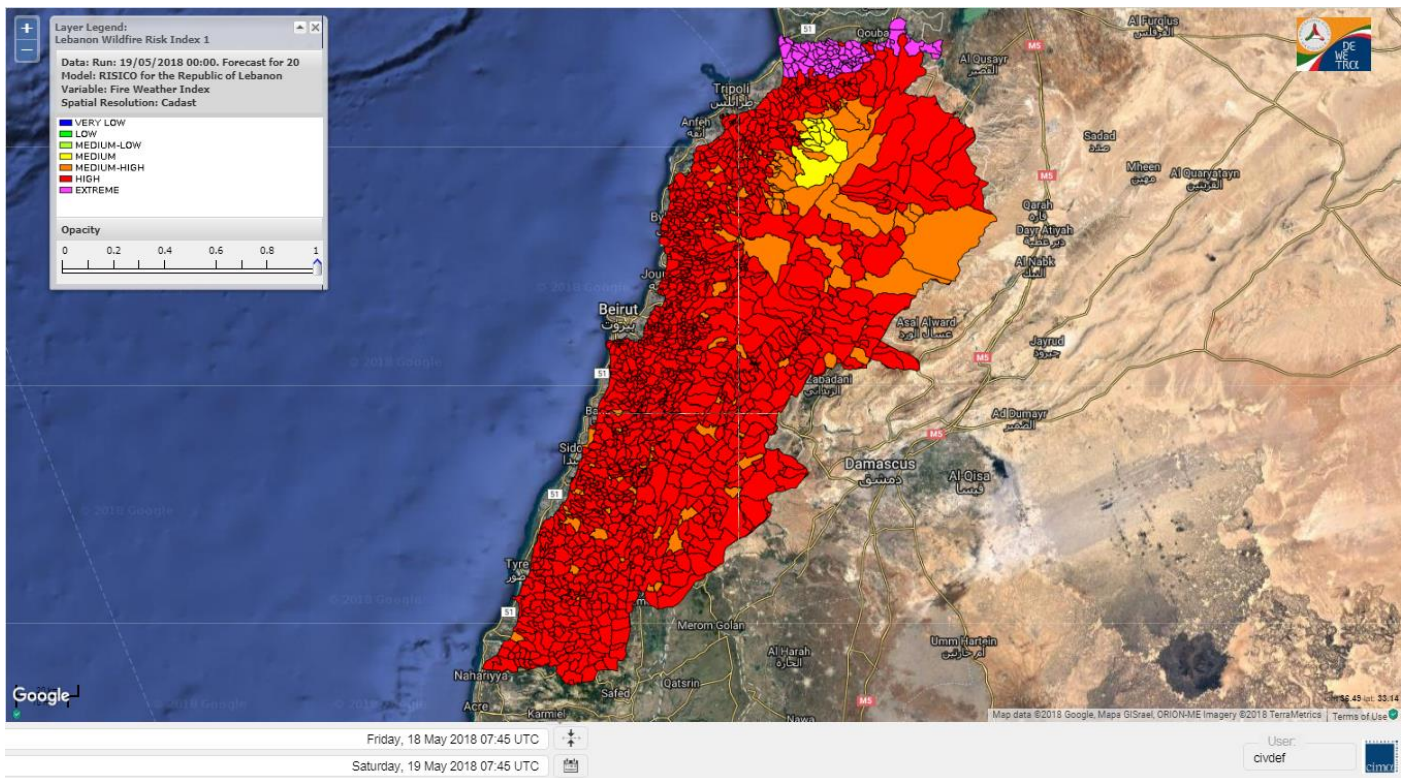

Lebanon for 20 May 2018