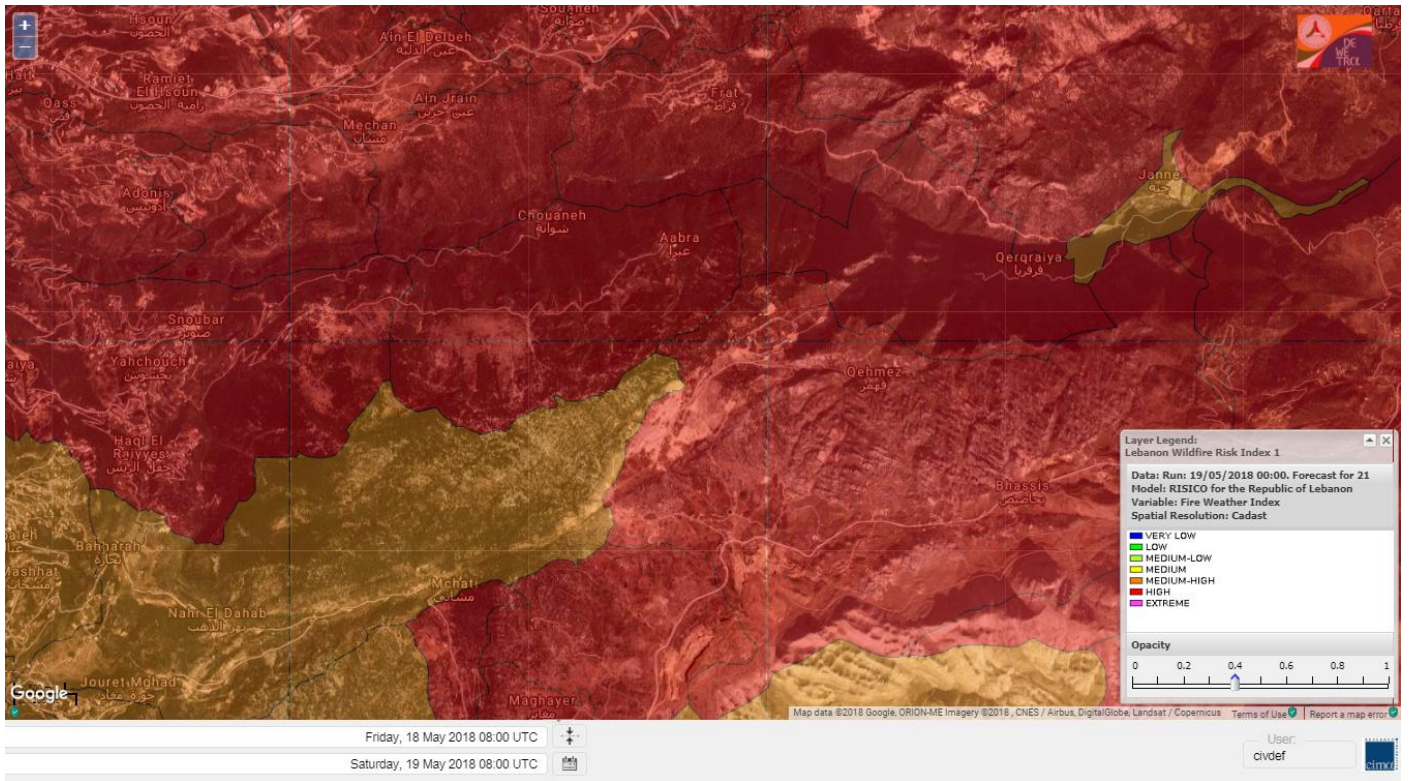

Jabal Moussa Reserve Forecast for 21 May 2018