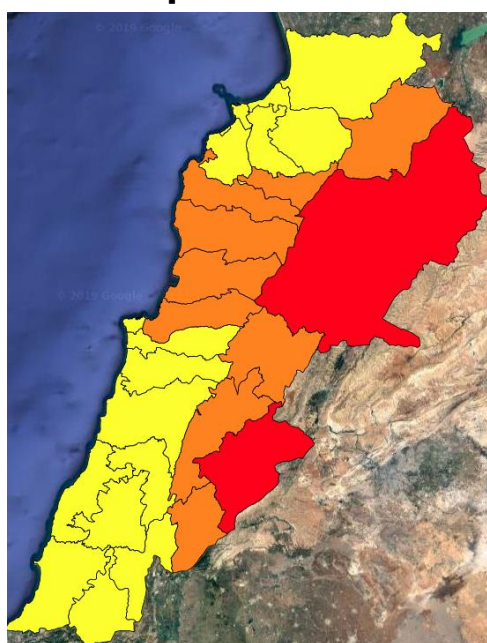

Beirut, 19 September 2019

FIRE RISK INDEX

18 September 2019

19 September 2019

20 September 2019

21 September 2019

Layer Legend:
Lebanon Wildfire Risk Index 1

Data: Run: 19/09/2019 00:00. Forecast for 19
Model: RISICO for the Republic of Lebanon
Variable: Fire Weather Index
Spatial Resolution: Caza