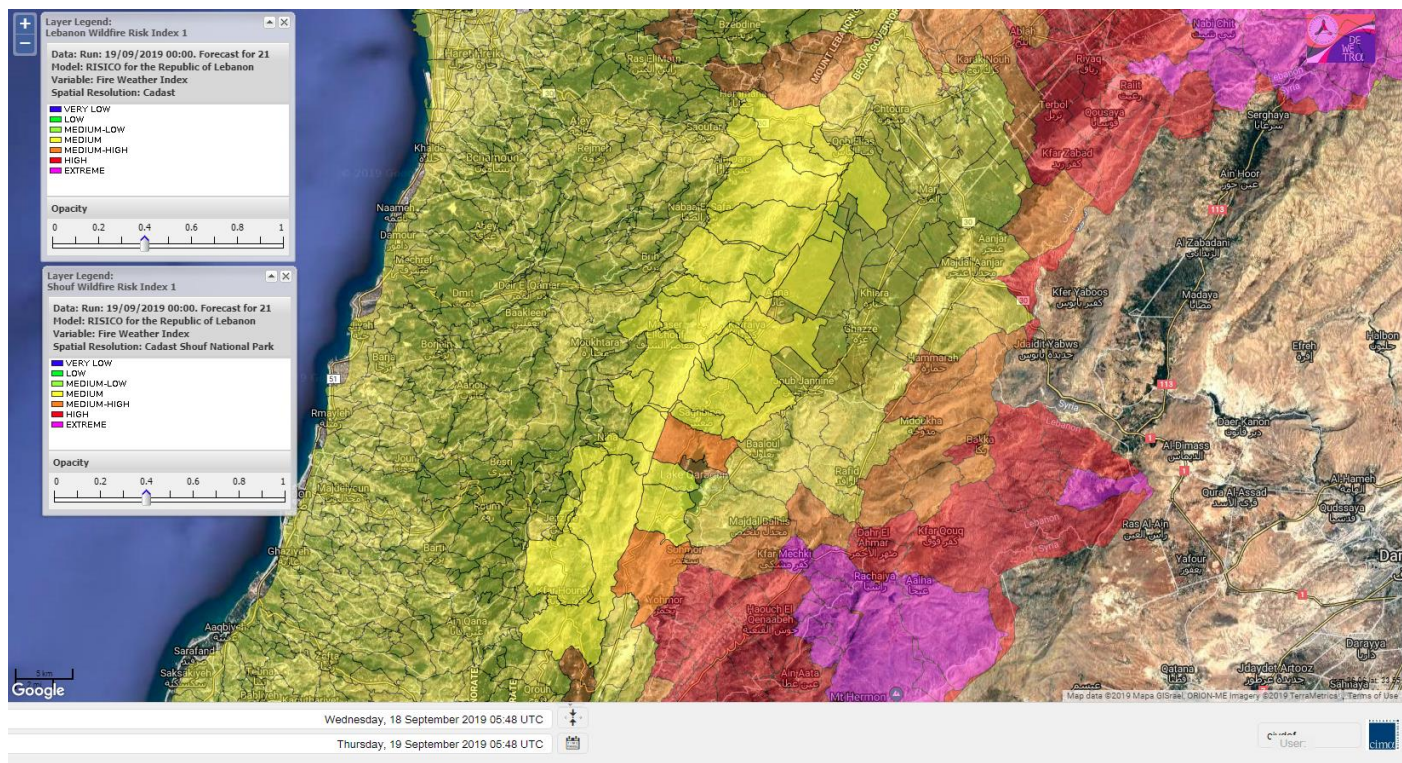

Shouf Biosphere Reserve Forecast for 21 September 2019