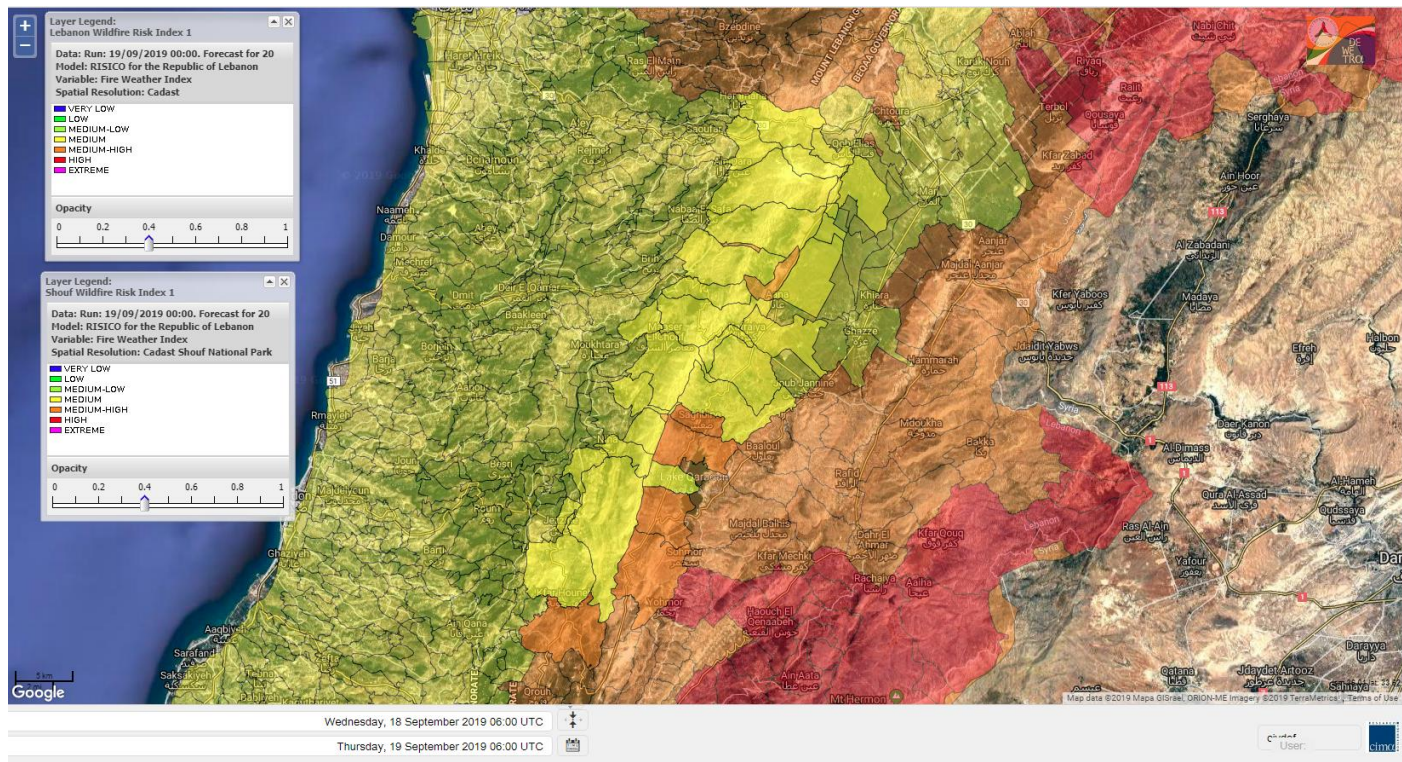

Shouf Biosphere Reserve Forecast for 20 September 2019