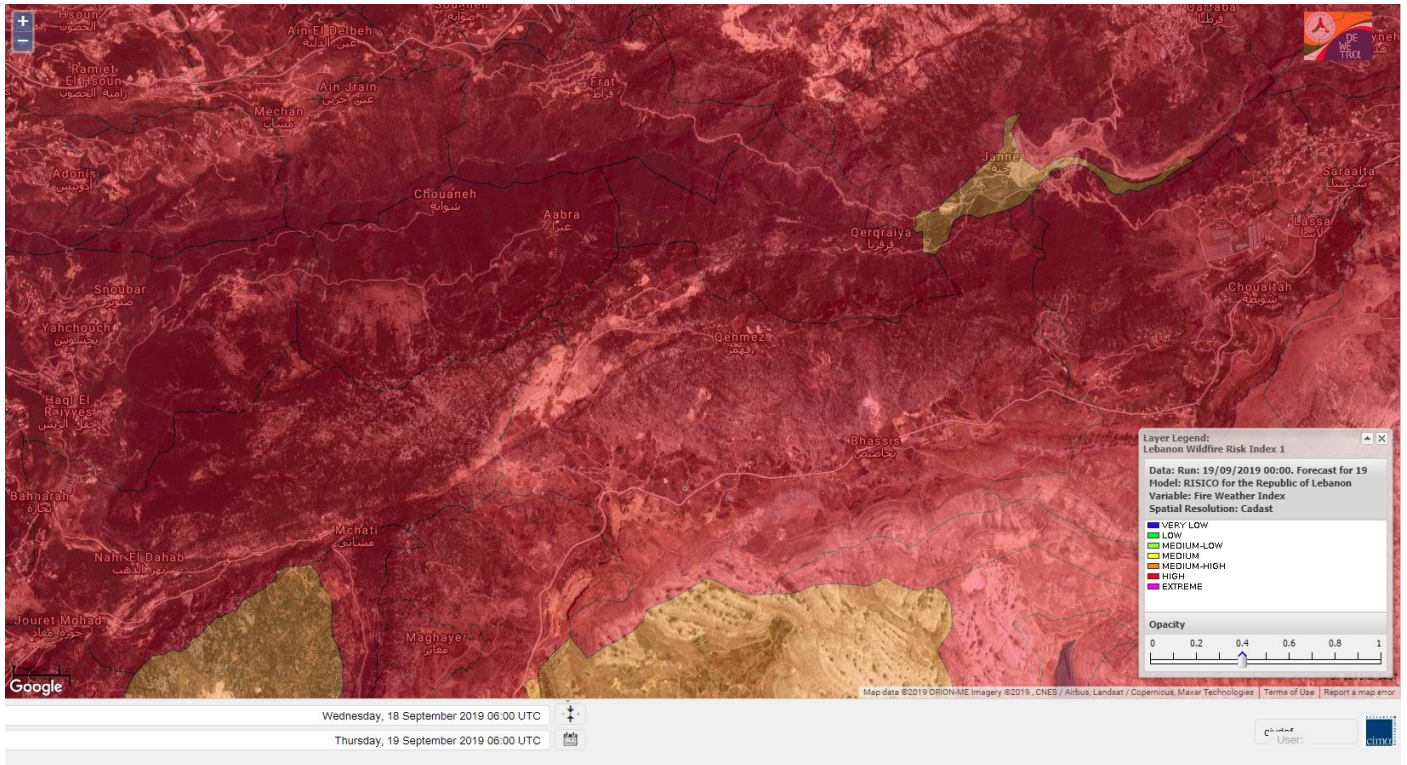

Jabal Moussa Reserve Forecast for 19 September 2019