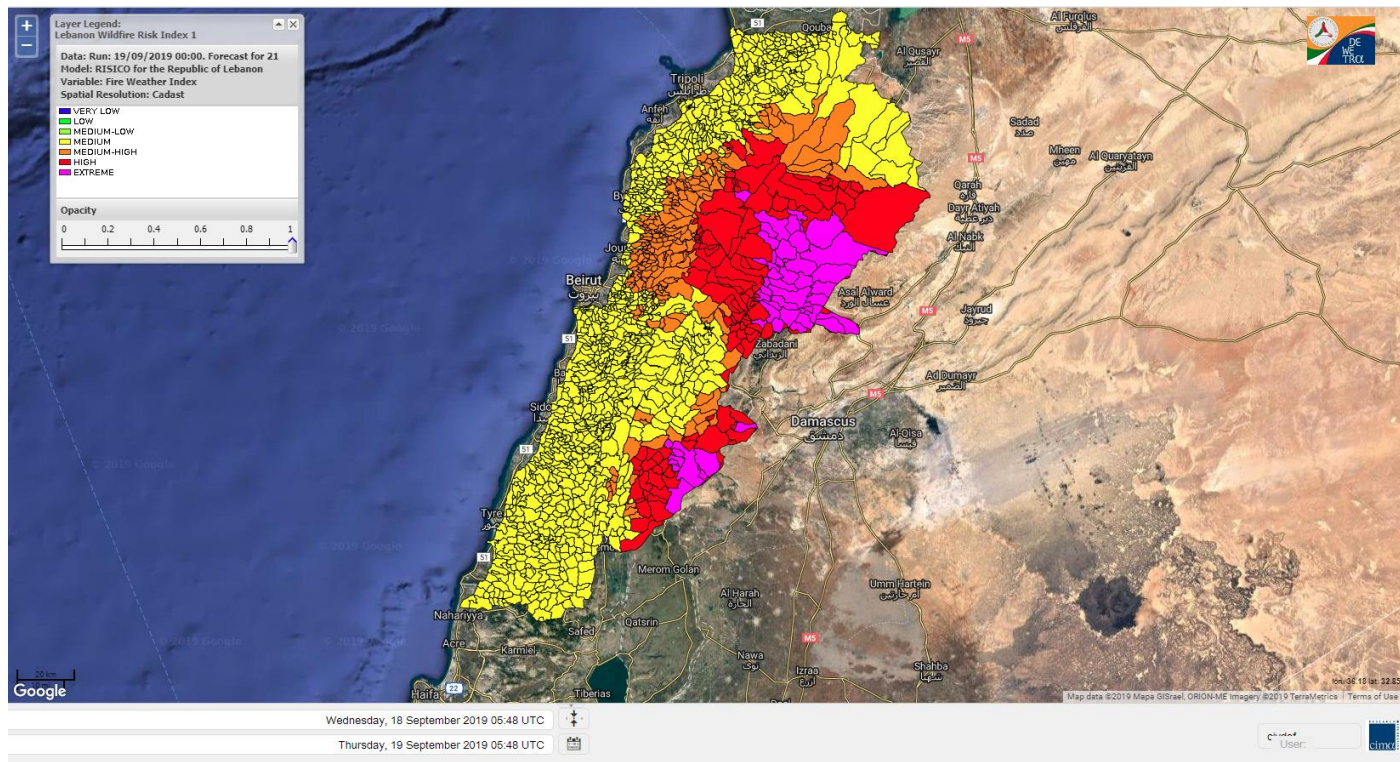

- VERY LOW
- LOW
- MEDIUM-LOW
- MEDIUM
- MEDIUM-HIGH
- HIGH
- EXTREME

Lebanon for 19 September 2019

Lebanon for 20 September 2019

Lebanon for 21 September 2019

Shouf Biosphere Reserve Forecast for 19 September 2019