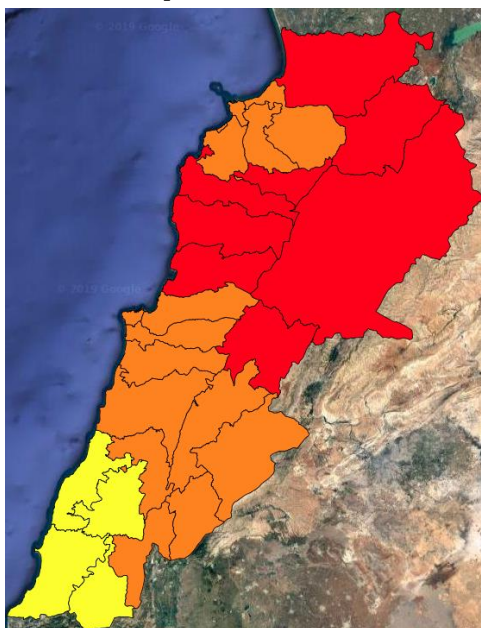

FIRE RISK INDEX

18 September 2019