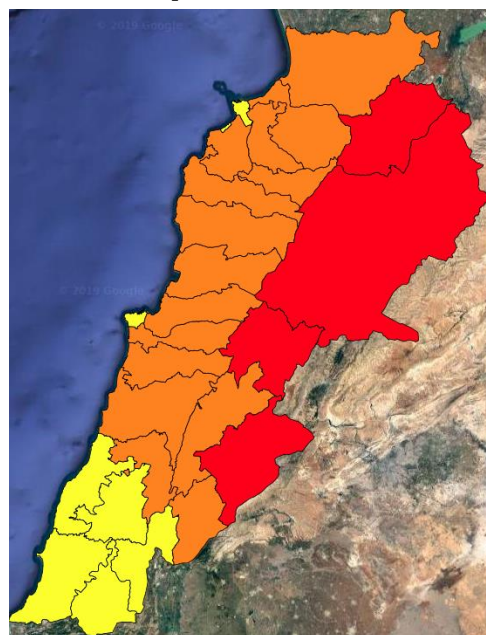

19 September 2019