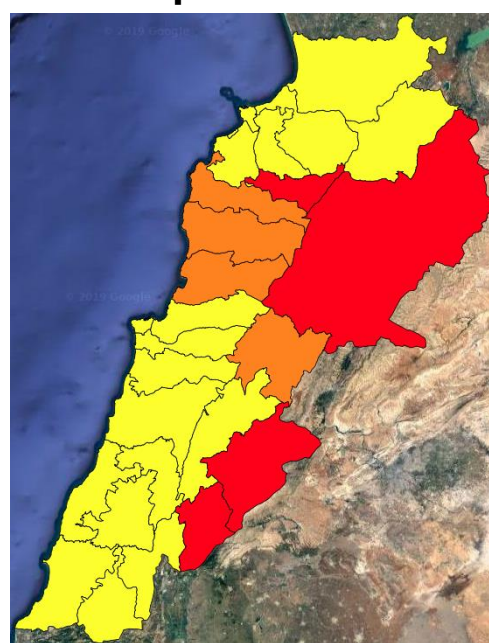

Beirut, 19 September 2019

FIRE RISK INDEX

18 September 2019

19 September 2019

20 September 2019

21 September 2019

Layer Legend:
Lebanon Wildfire Risk Index 1

Data: Run: 19/09/2019 00:00. Forecast for 19
Model: RISICO for the Republic of Lebanon
Variable: Fire Weather Index
Spatial Resolution: Caza