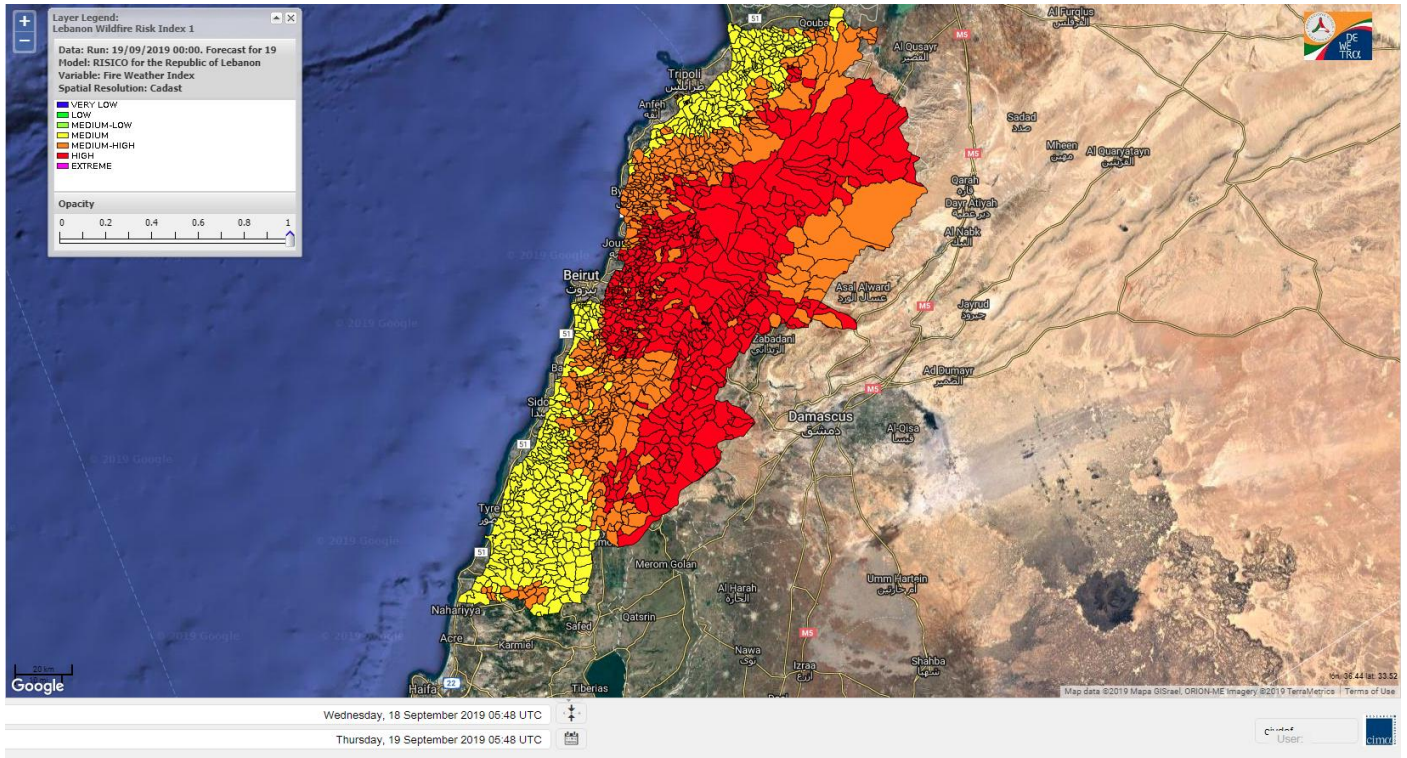

Lebanon for 19 September 2019