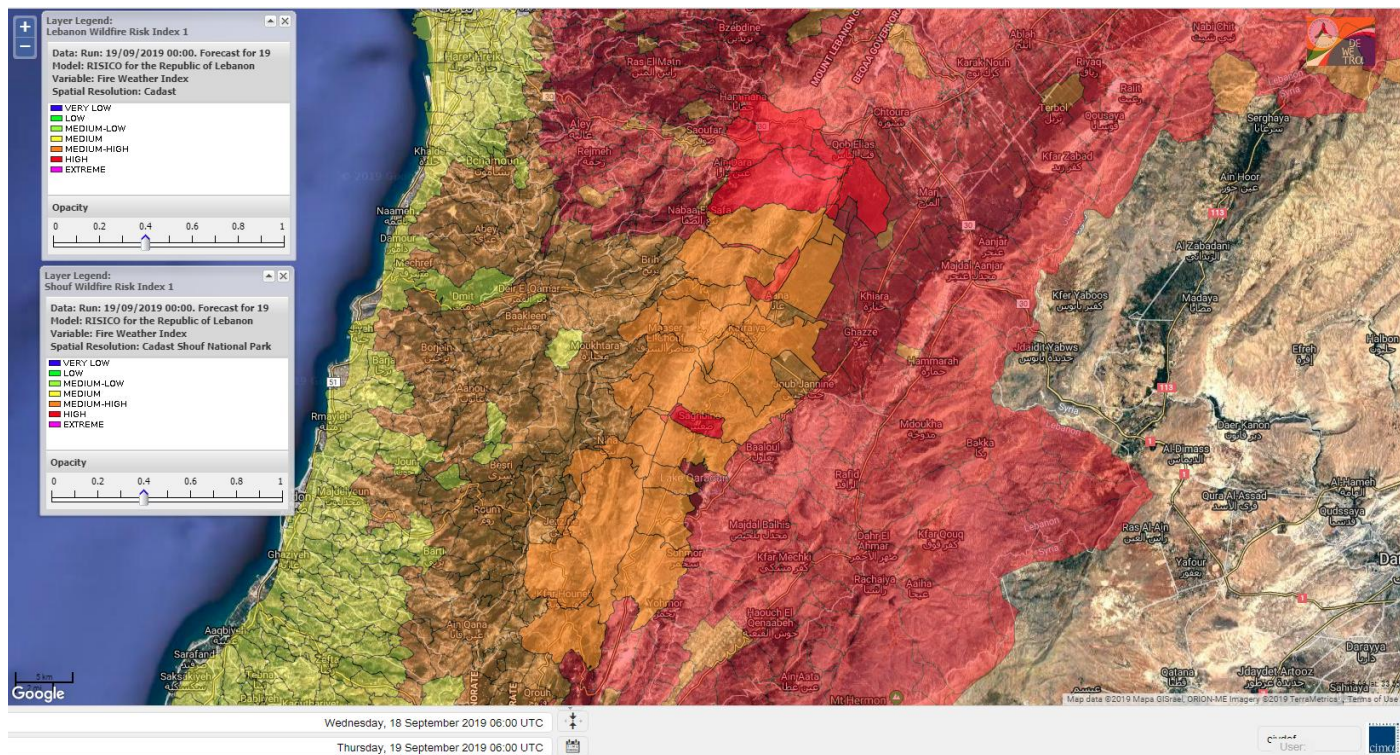

- VERY LOW
- LOW
- MEDIUM-LOW
- MEDIUM
- MEDIUM-HIGH
- HIGH
- EXTREME

Lebanon for 19 September 2019

Lebanon for 20 September 2019

Lebanon for 21 September 2019

Shouf Biosphere Reserve Forecast for 19 September 2019