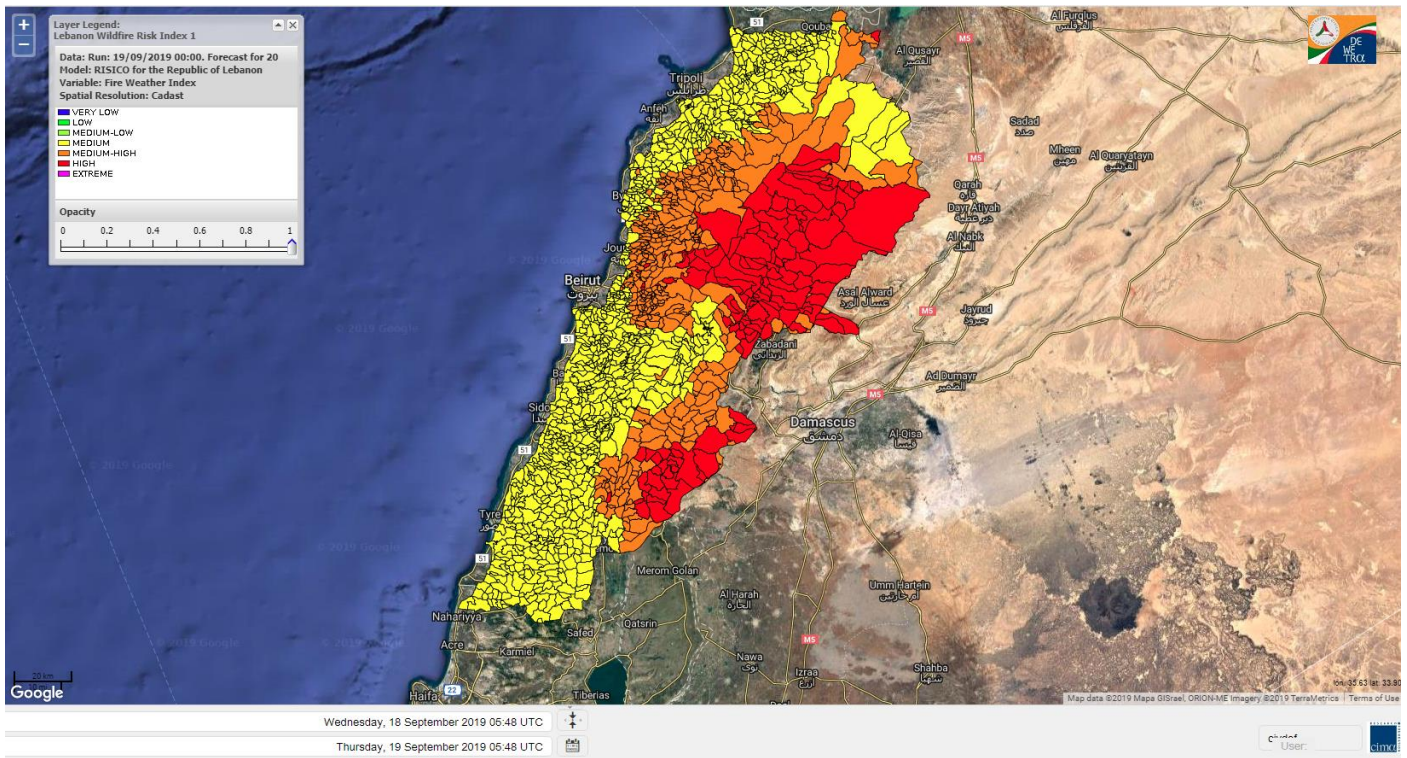

Lebanon for 20 September 2019