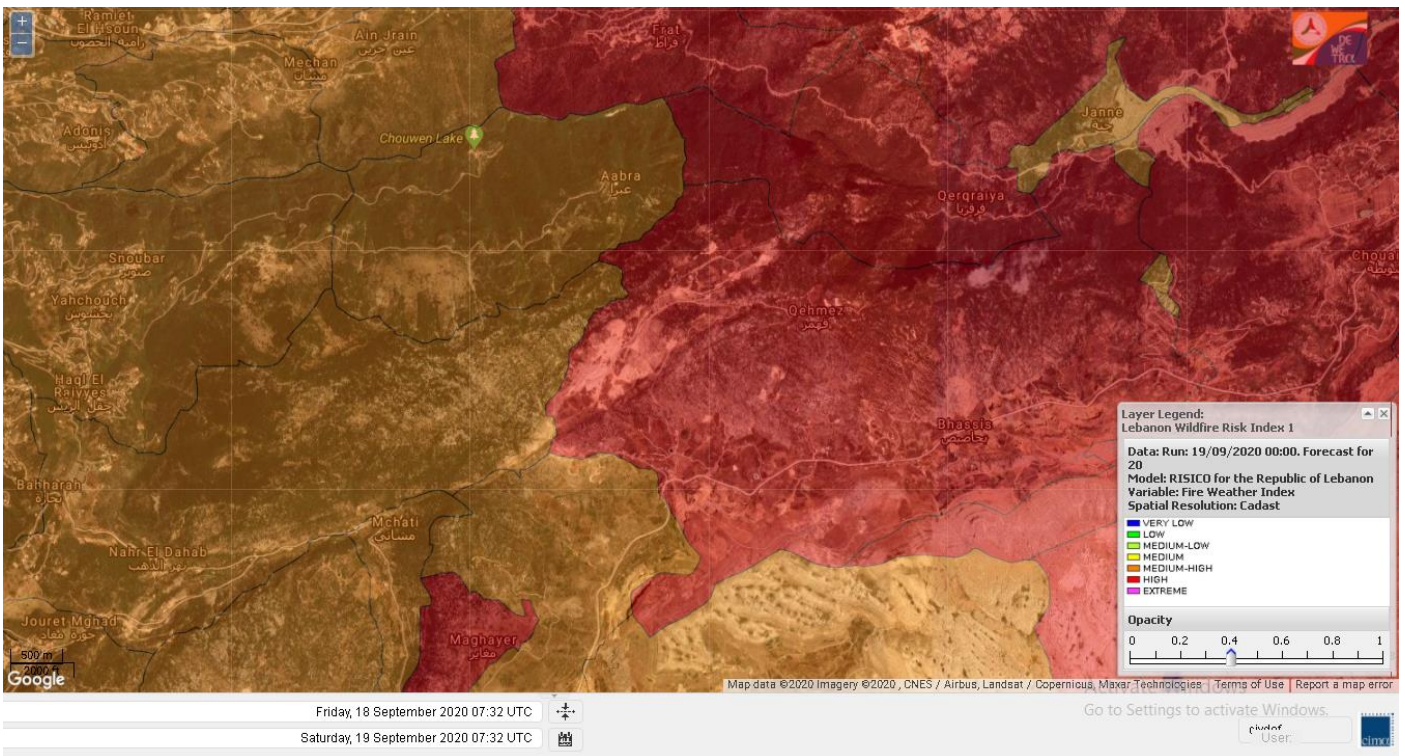

Jabal Moussa Reserve Forecast for 20 September 2020