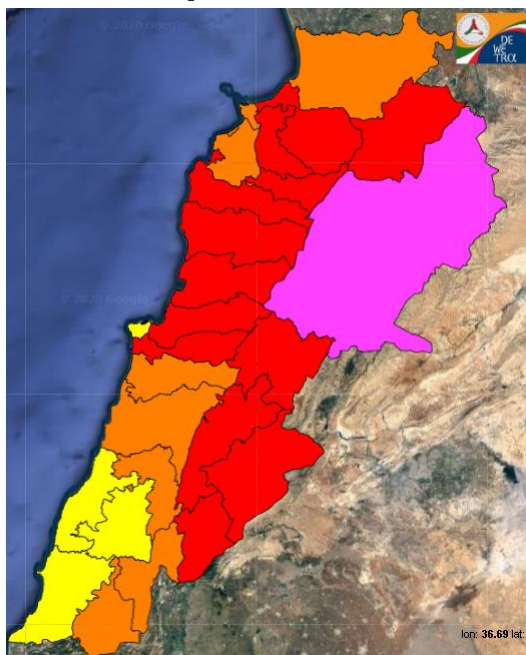

FIRE RISK INDEX

18 September 2020