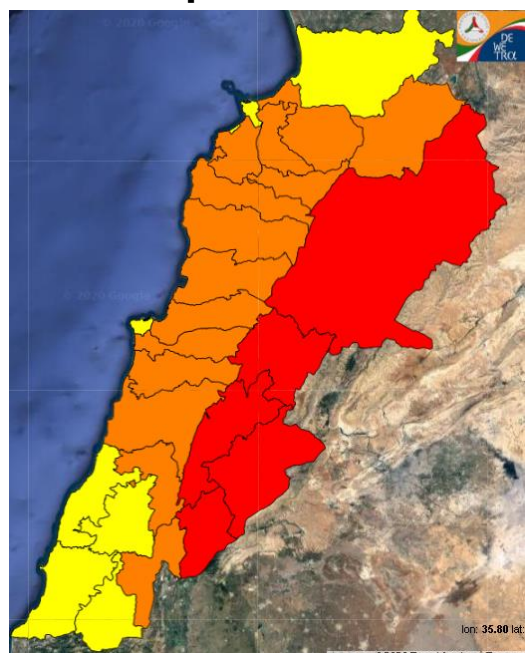

20 September 2020