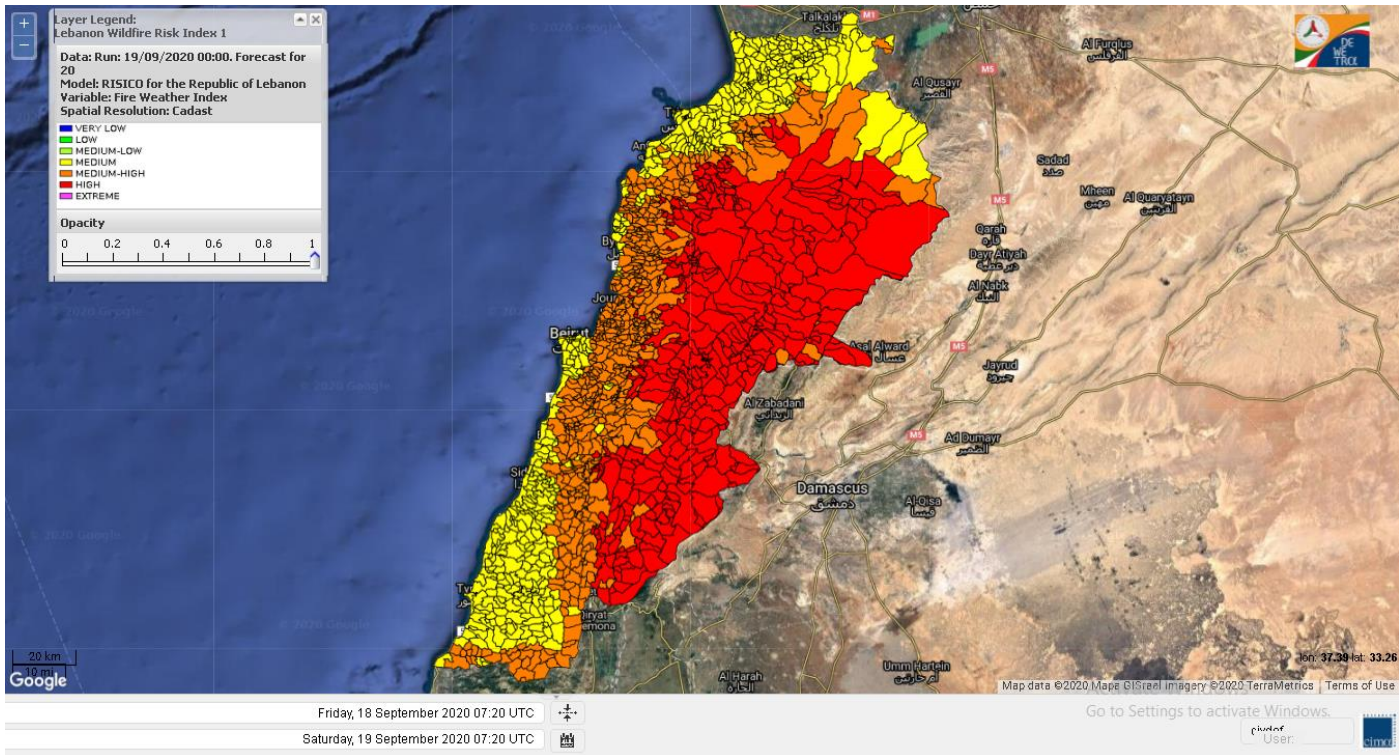

Lebanon for 20 September 2020