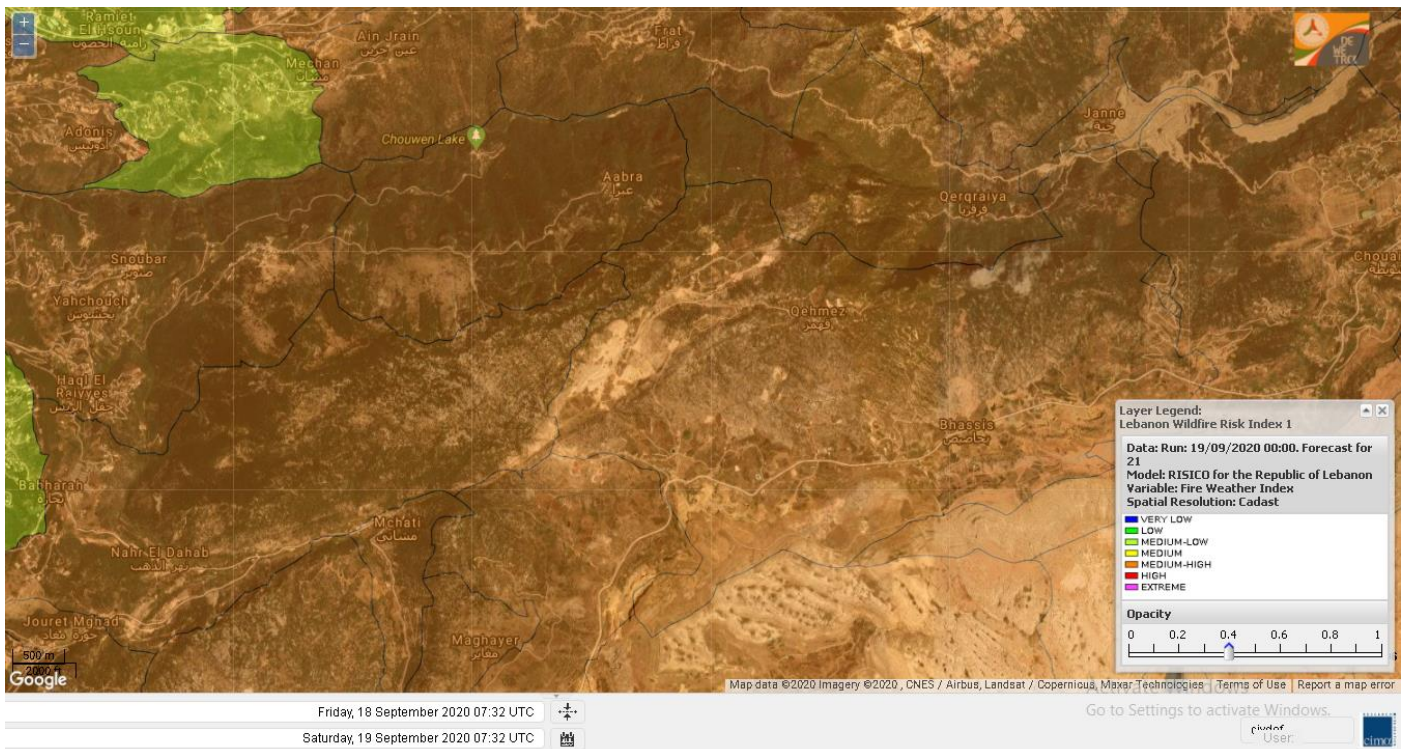

Jabal Moussa Reserve Forecast for 21 September 2020