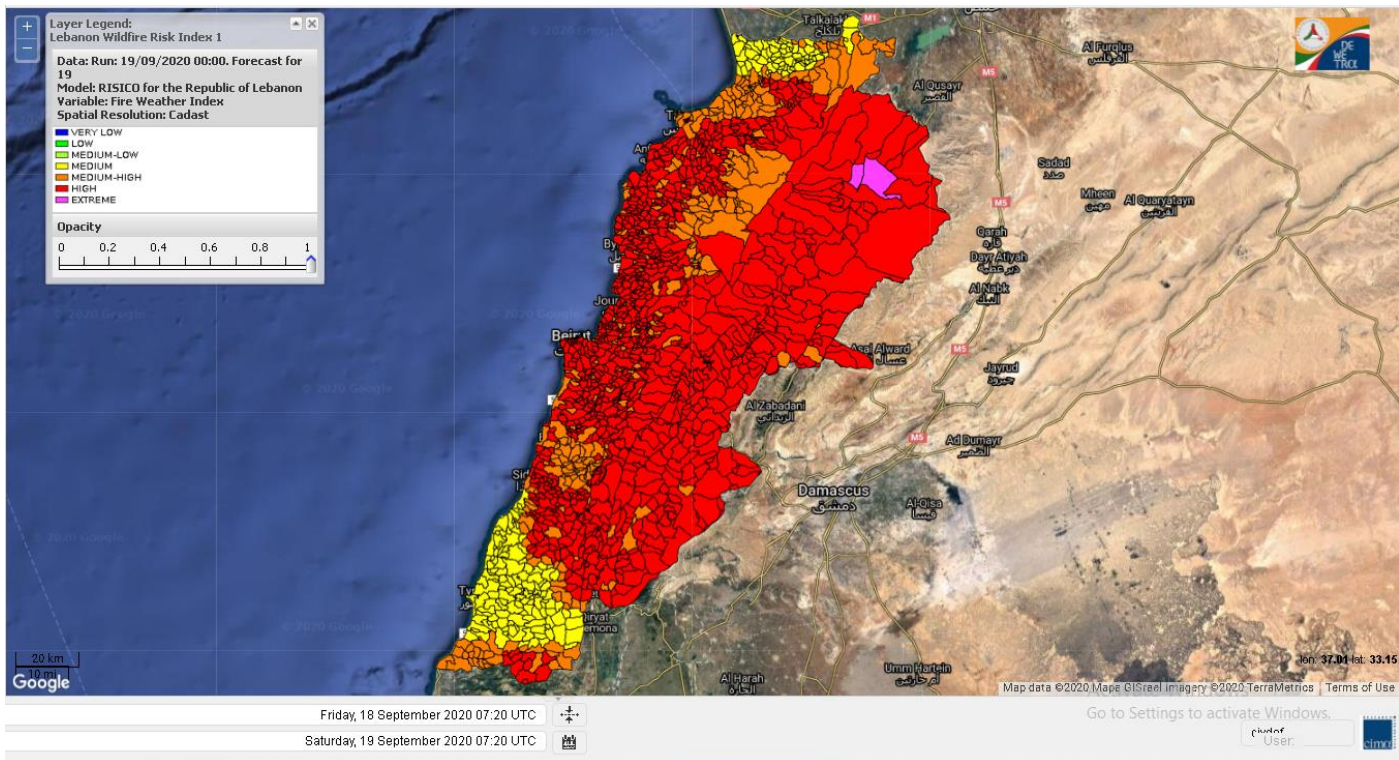

Lebanon for 19 September 2020