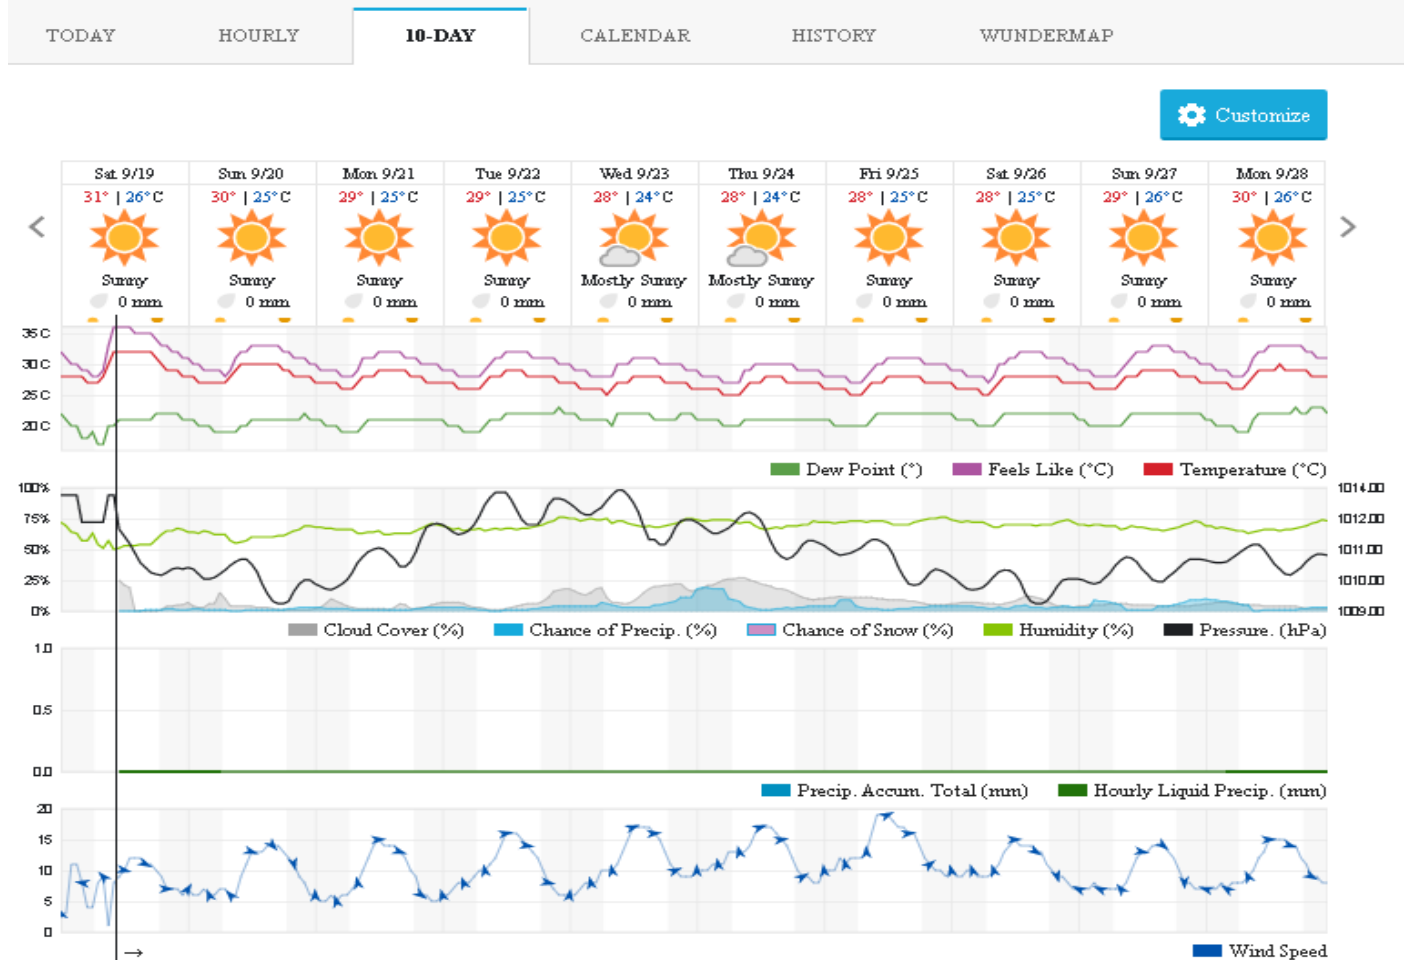

Beirut, Beirut, Lebanon 10-Day Weather Forecast

32° ACHRAFIEH, RIZK STATION | CHANGE