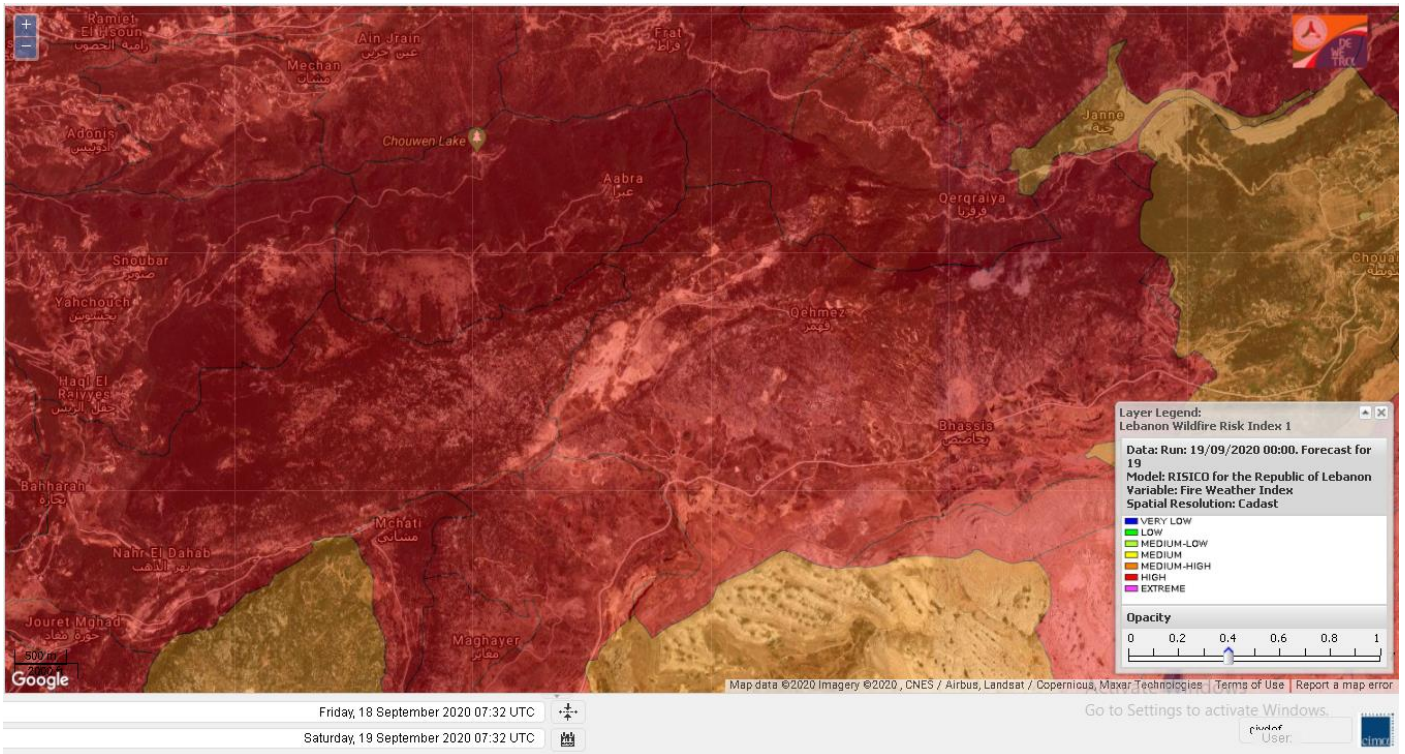

Jabal Moussa Reserve Forecast for 19 September 2020