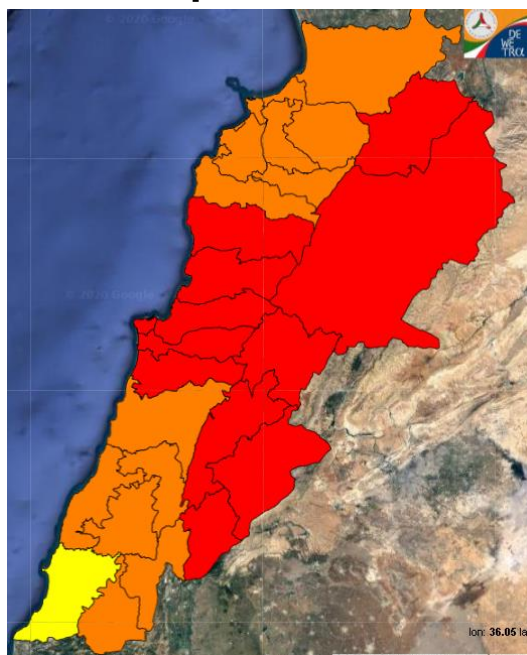

19 September 2020