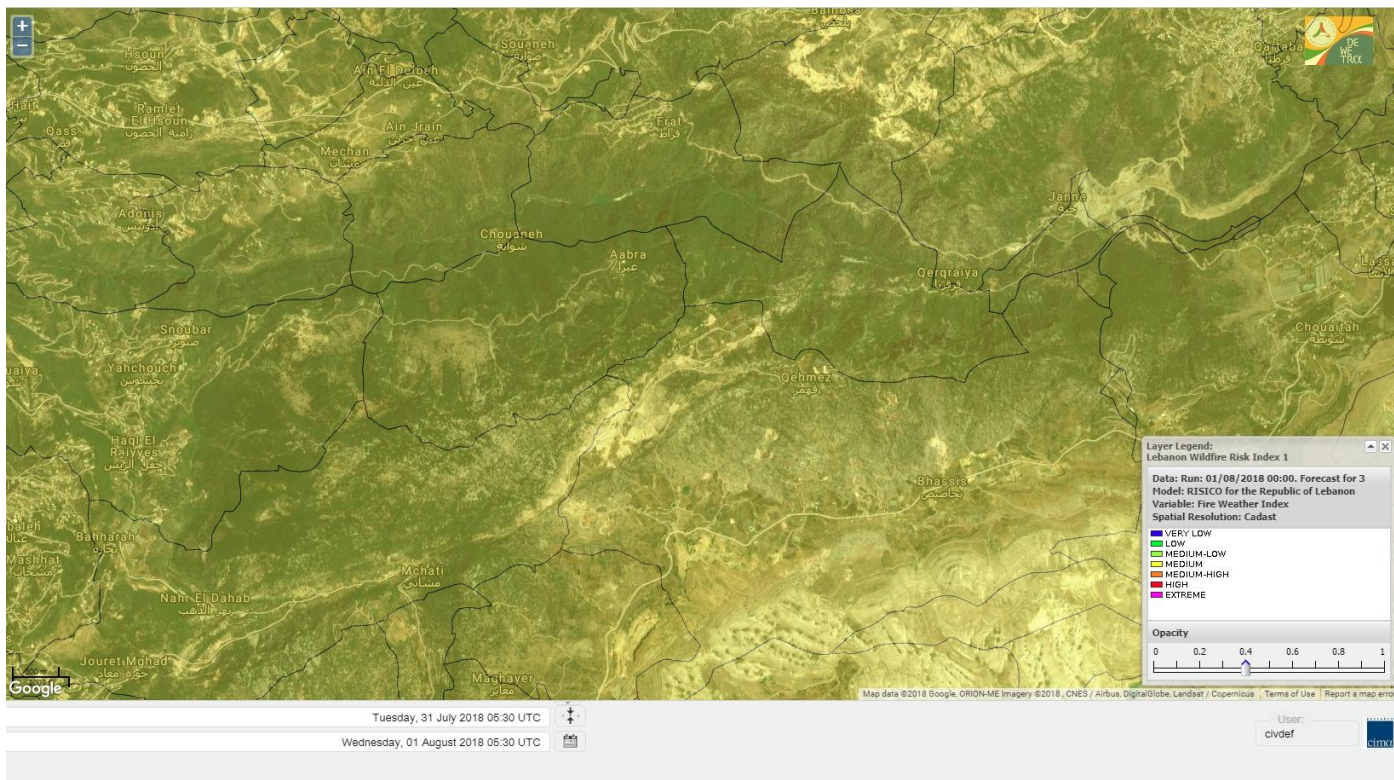

Jabal Moussa Reserve Forecast for 3 AUG 2018