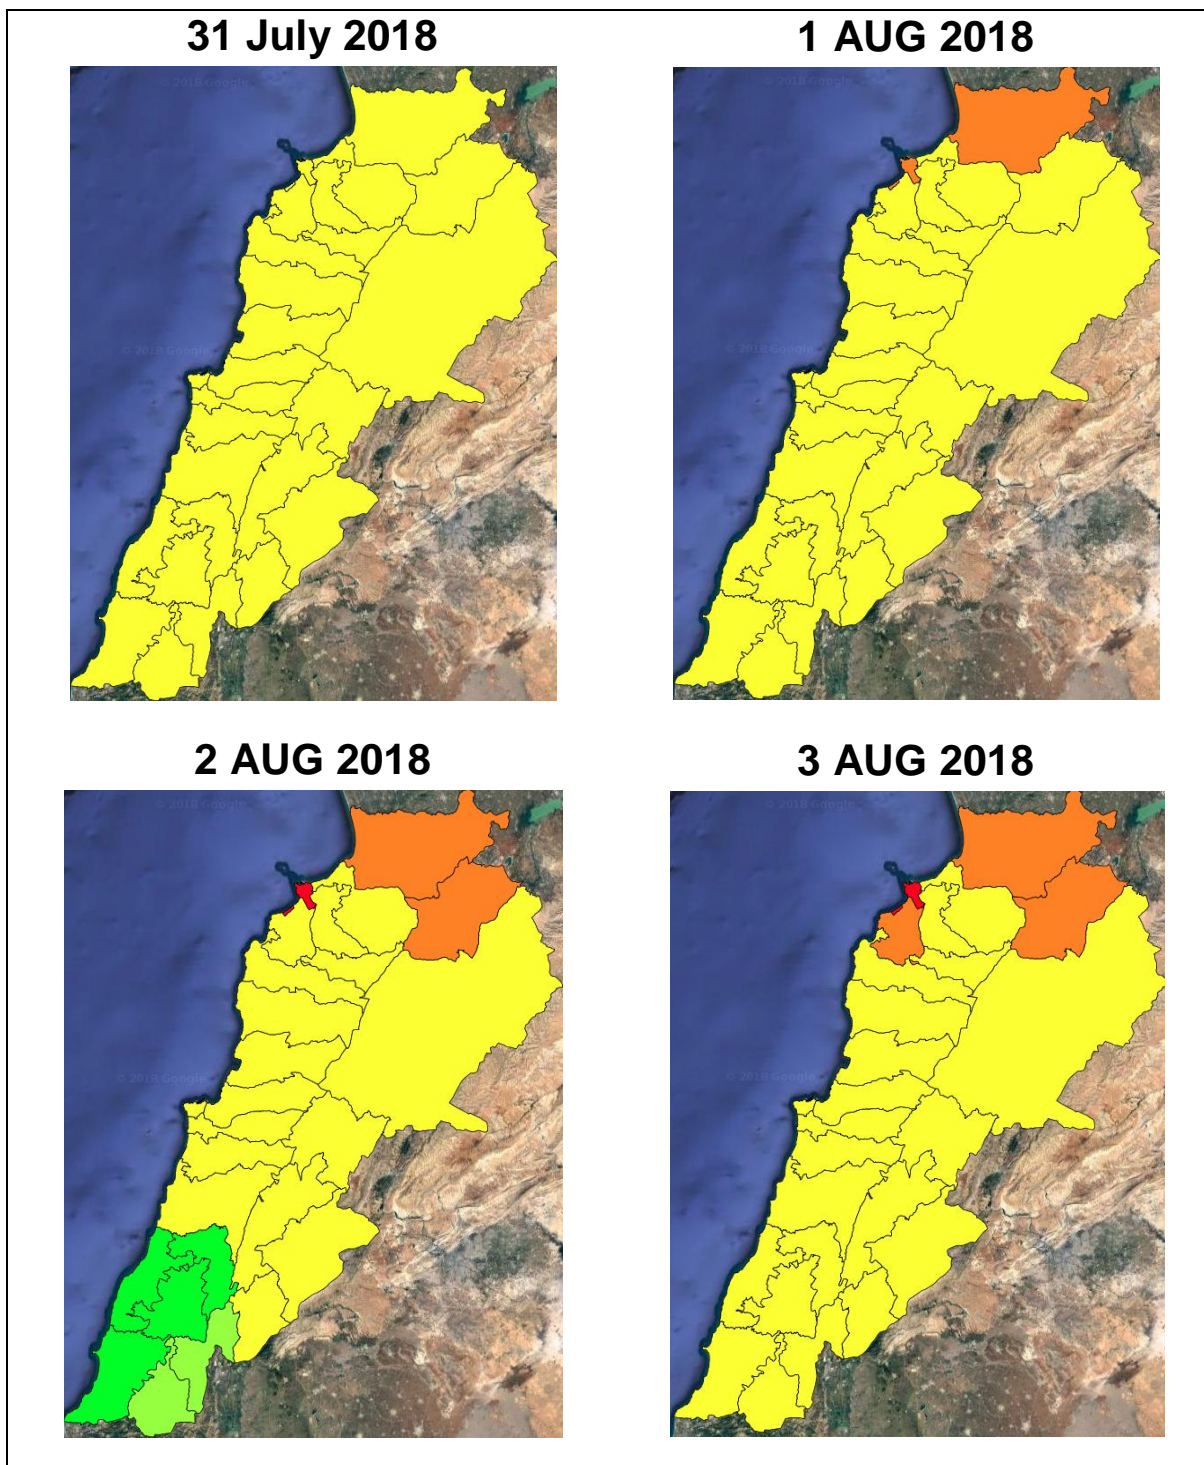

FIRE RISK INDEX

Layer Legend:
Lebanon Wildfire Risk Index 1

Data: Run: 01/08/2018 00:00. Forecast for 1
Model: RISICO for the Republic of Lebanon
Variable: Fire Weather Index
Spatial Resolution: Caza

- VERY LOW
- LOW
- MEDIUM-LOW
- MEDIUM
- MEDIUM-HIGH
- HIGH
- EXTREME