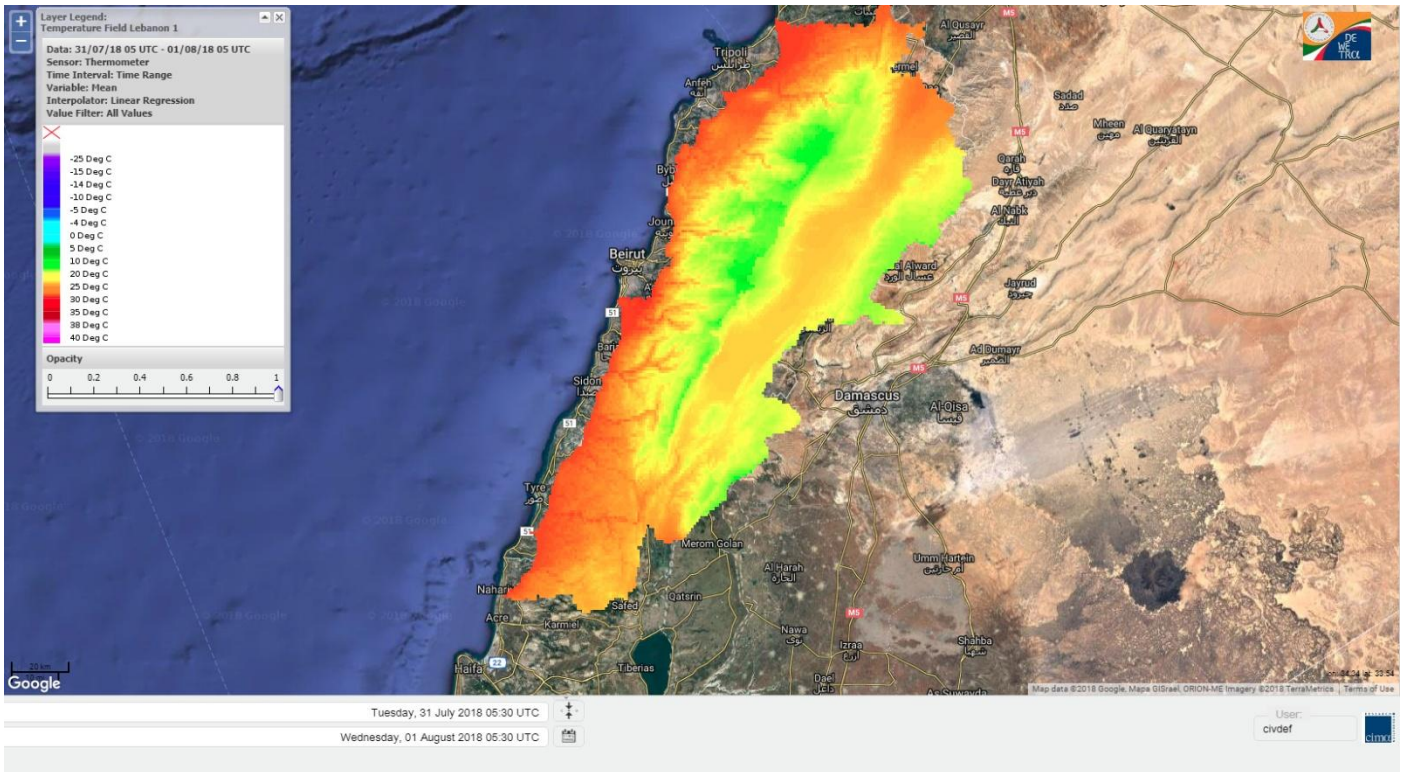

Lebanon temperature for Lebanon 1 AUG 2018