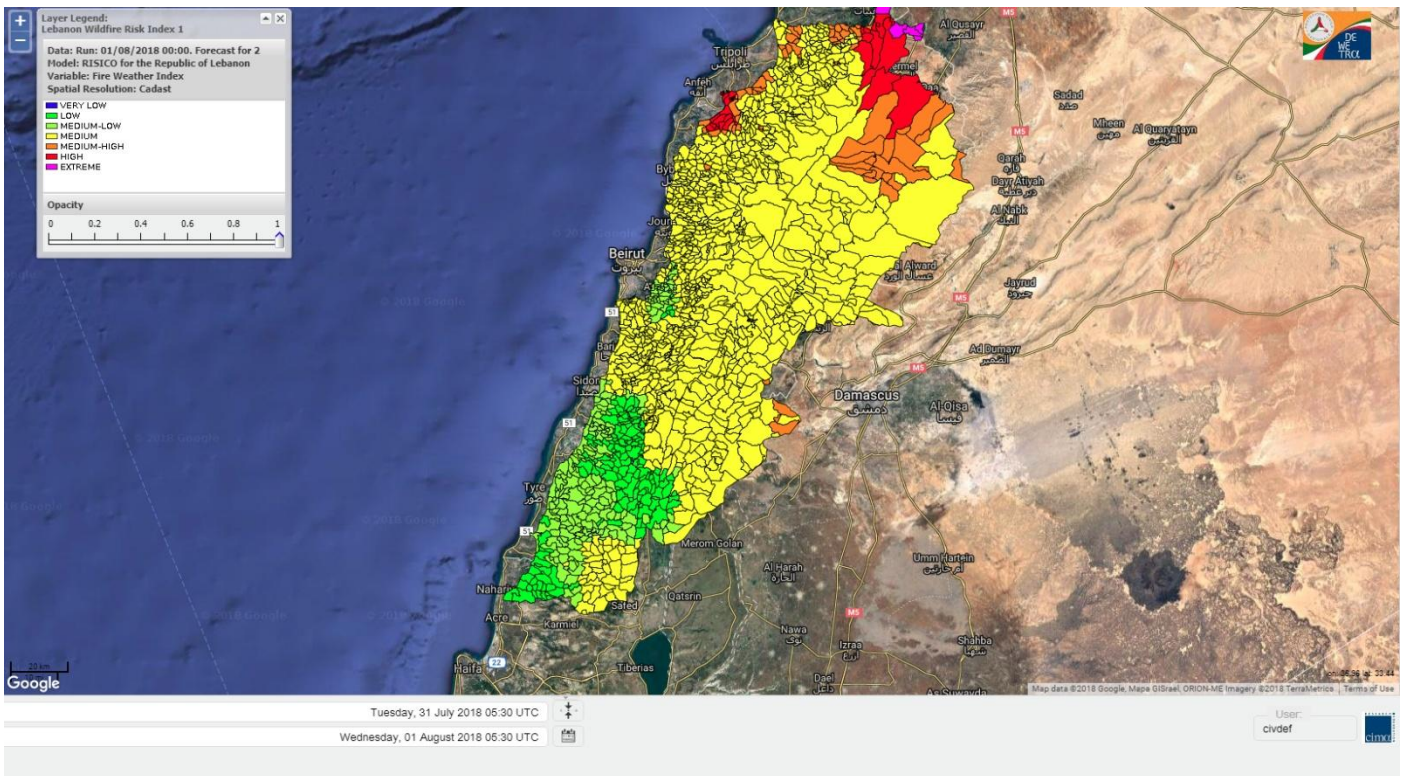

Lebanon for 2 AUG 2018