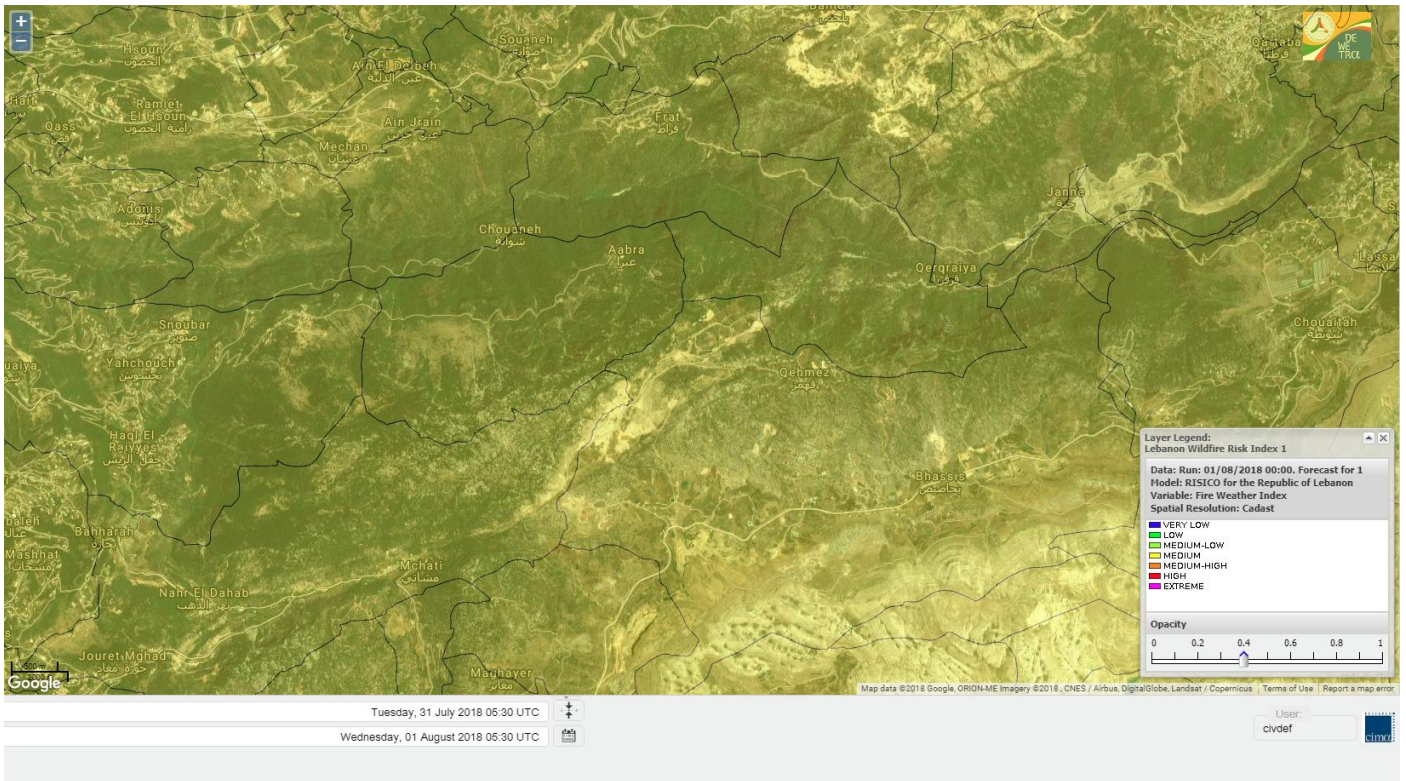

Shouf Biosphere Reserve Forecast for 1 AUG 2018

Shouf Biosphere Reserve Forecast for 2 AUG 2018

Shouf Biosphere Reserve Forecast for 3 AUG 2018

Jabal Moussa Reserve Forecast for 1 AUG 2018

Jabal Moussa Reserve Forecast for 2 AUG 2018