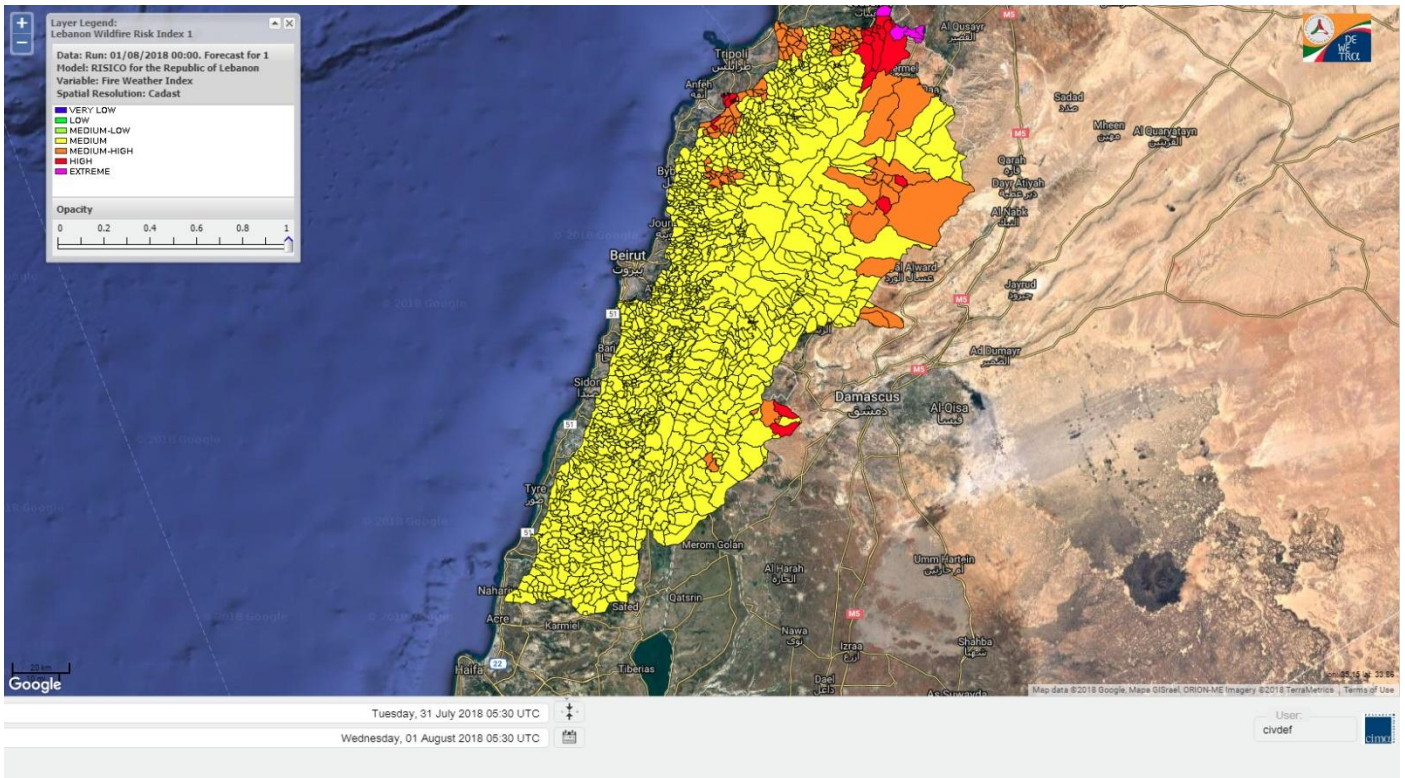

Lebanon for 1 AUG 2018