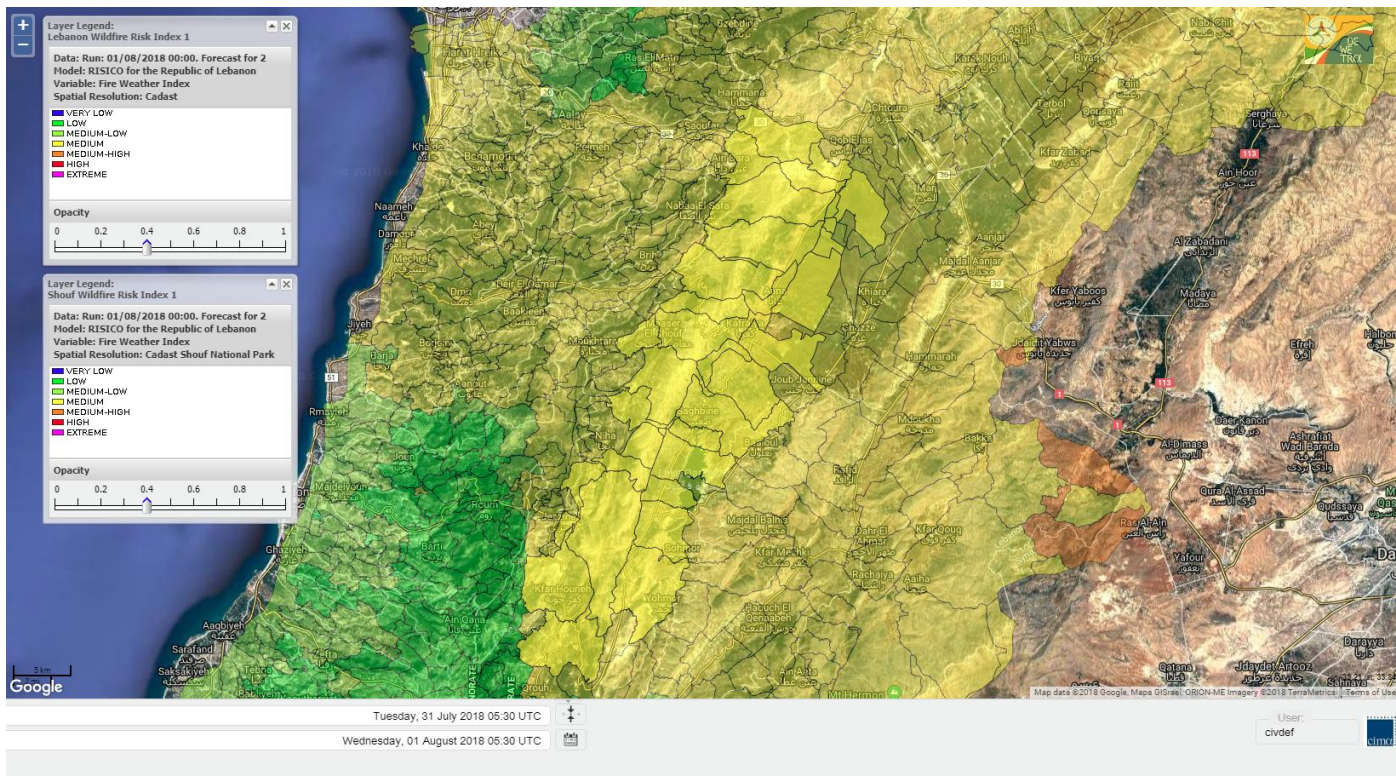

Shouf Biosphere Reserve Forecast for 2 AUG 2018