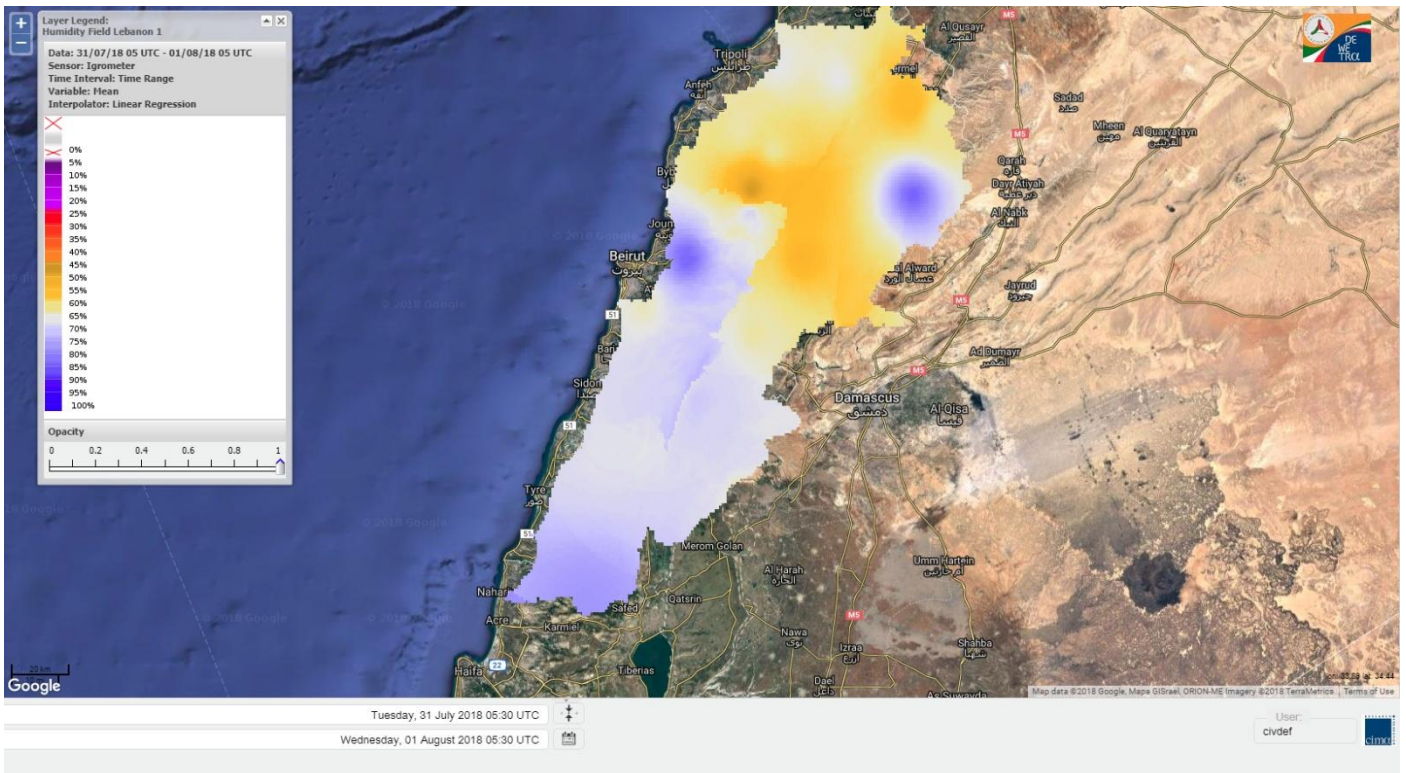

Lebanon humidity for Lebanon 1 AUG 2018