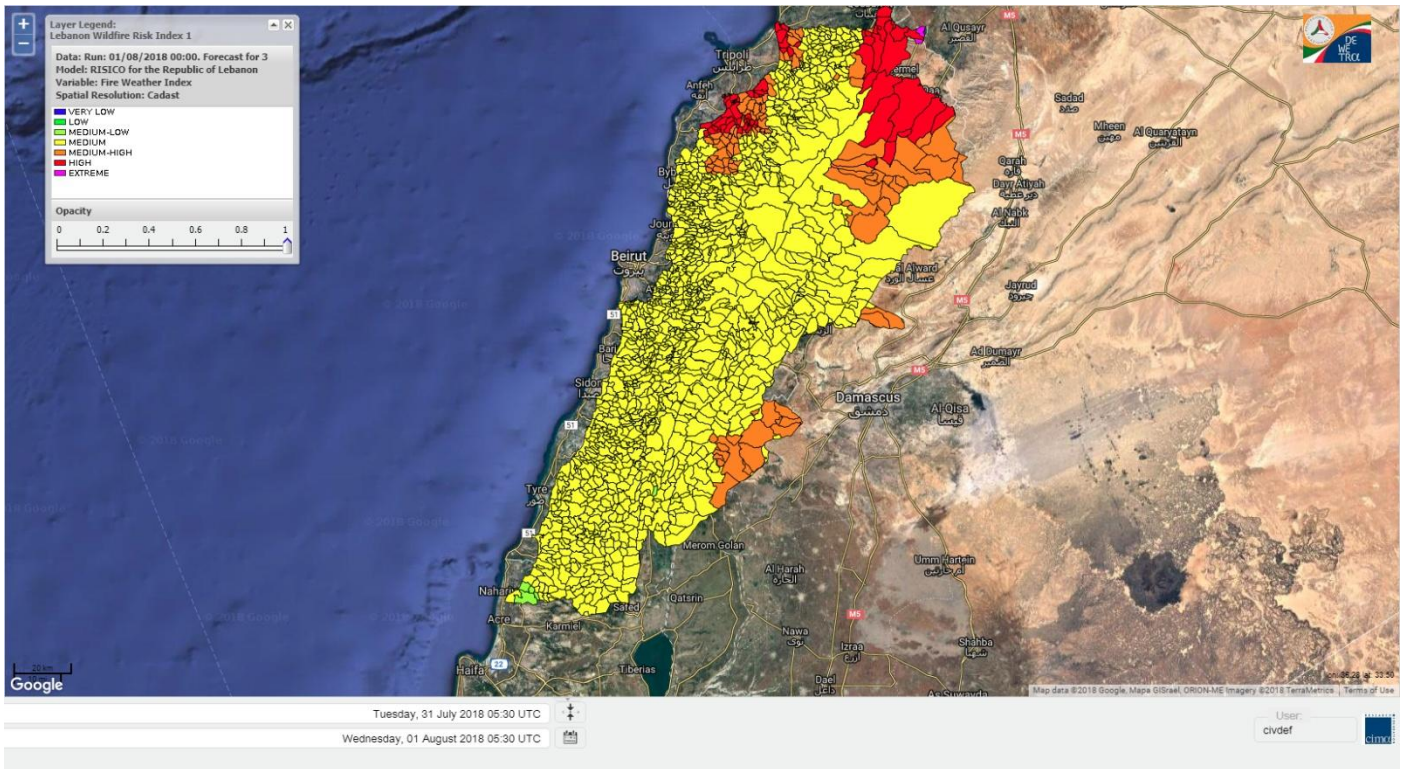

Lebanon for 3 AUG 2018