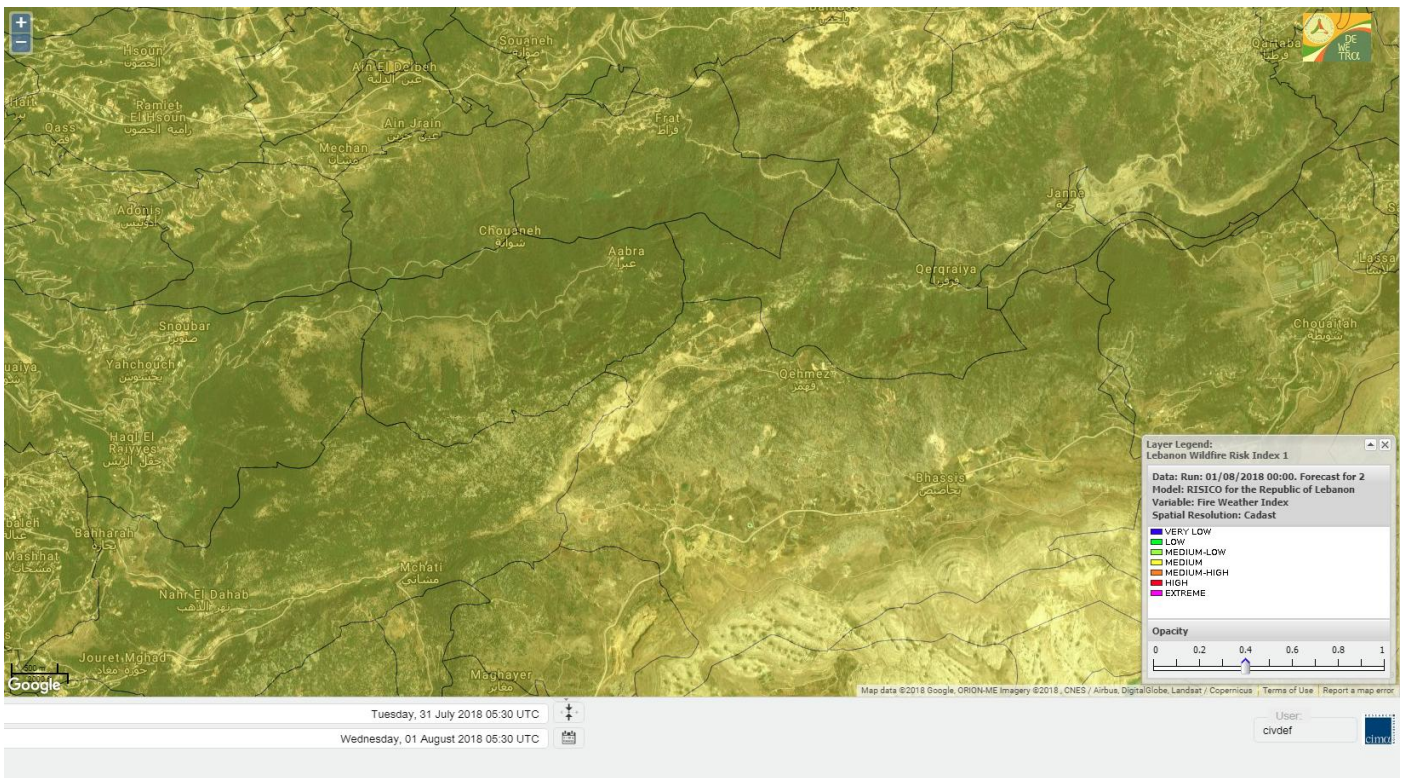

Shouf Biosphere Reserve Forecast for 1 AUG 2018

Shouf Biosphere Reserve Forecast for 2 AUG 2018

Shouf Biosphere Reserve Forecast for 3 AUG 2018

Jabal Moussa Reserve Forecast for 1 AUG 2018

Jabal Moussa Reserve Forecast for 2 AUG 2018