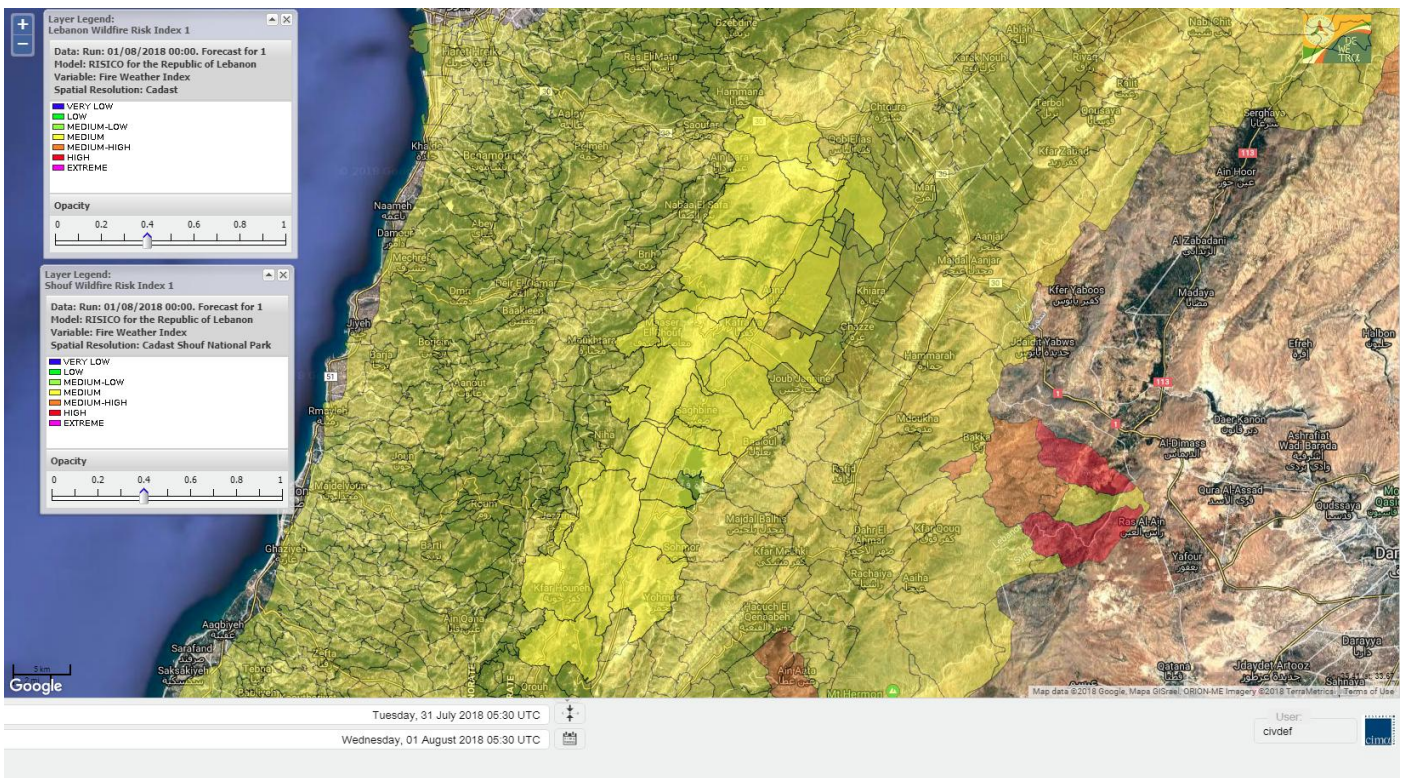

Shouf Biosphere Reserve Forecast for 1 AUG 2018