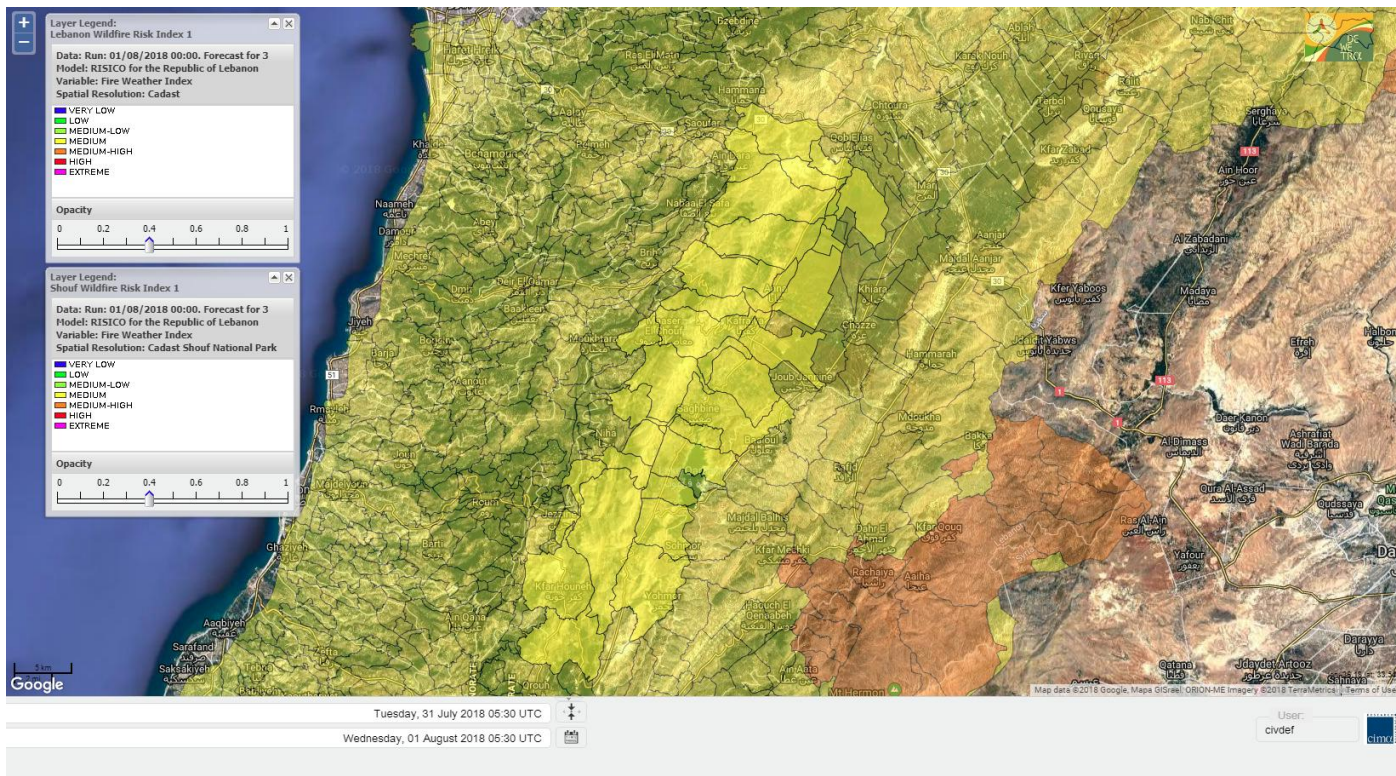

Shouf Biosphere Reserve Forecast for 3 AUG 2018