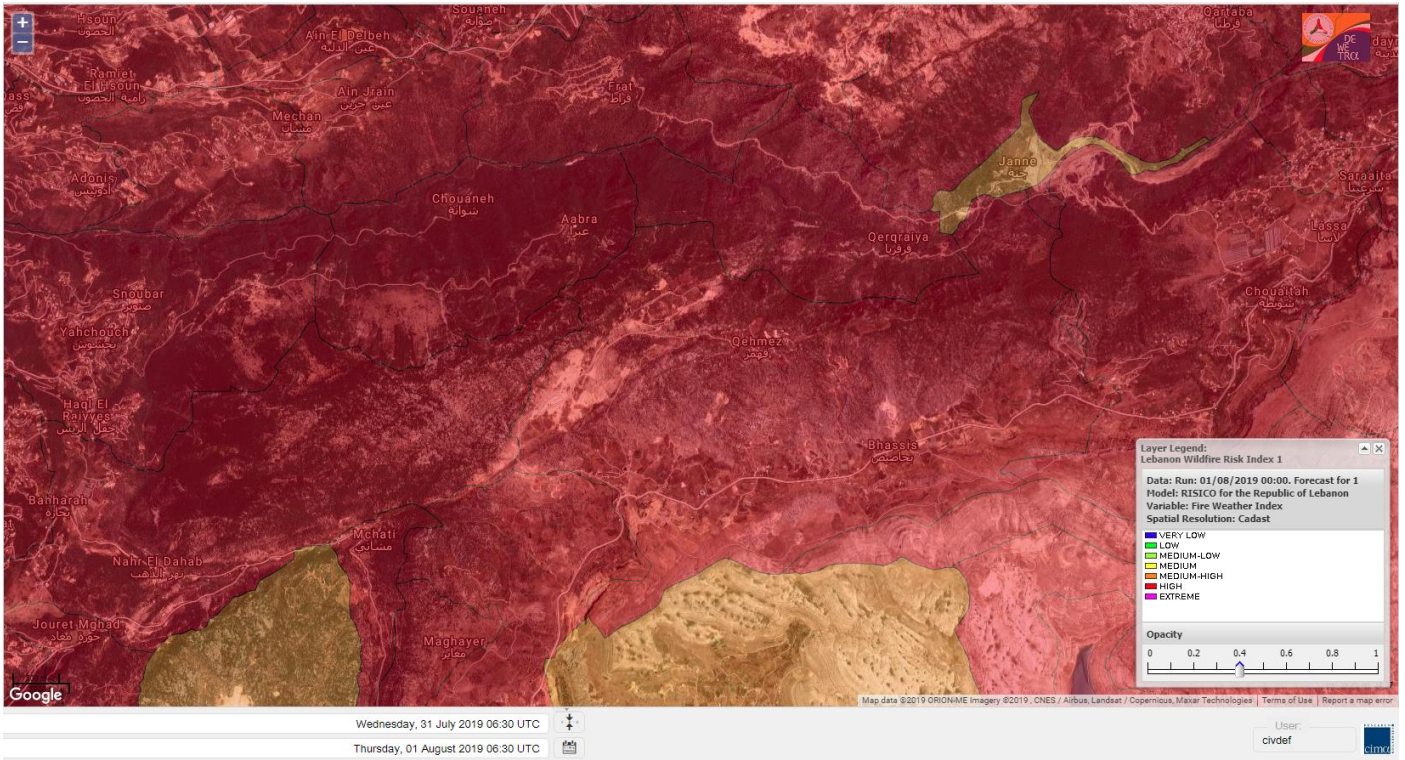

Jabal Moussa Reserve Forecast for 1 Aug 2019