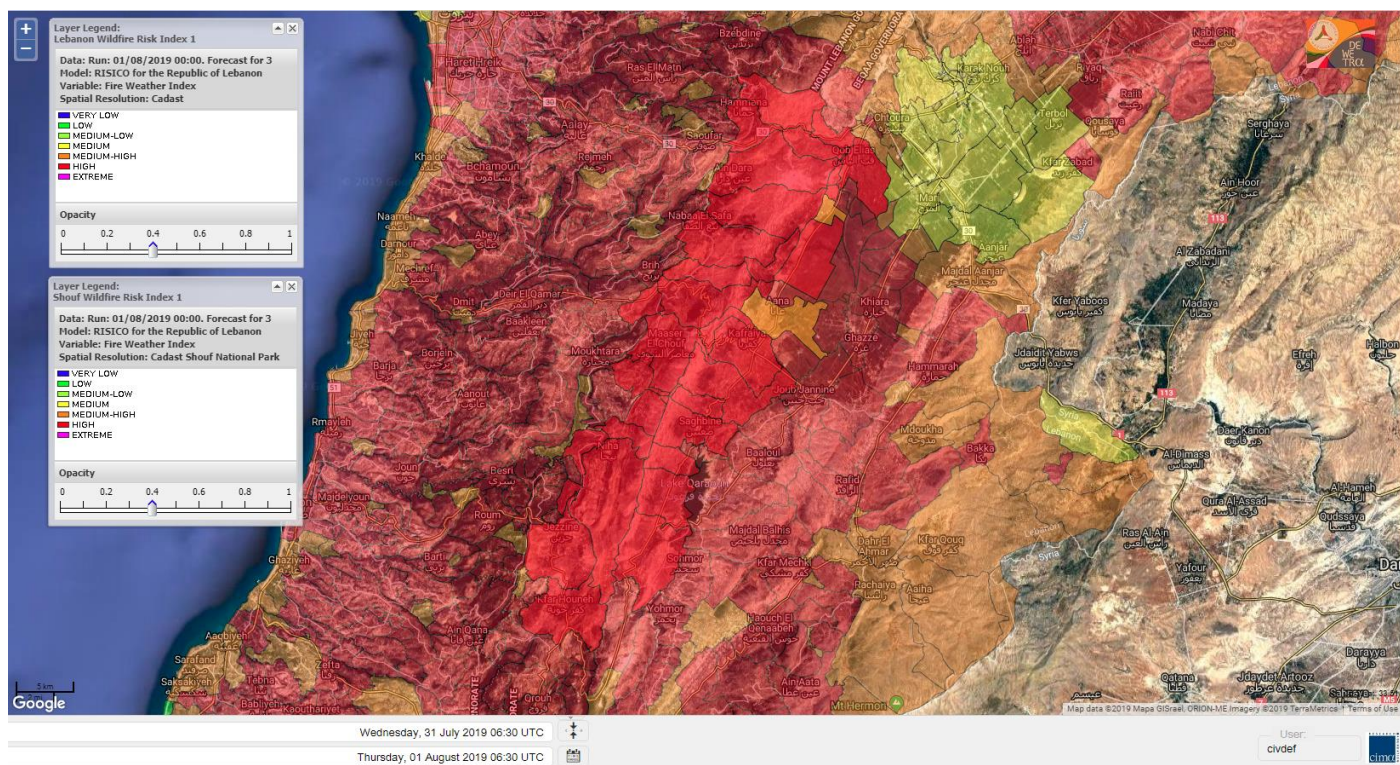

Shouf Biosphere Reserve Forecast for 3 Aug 2019