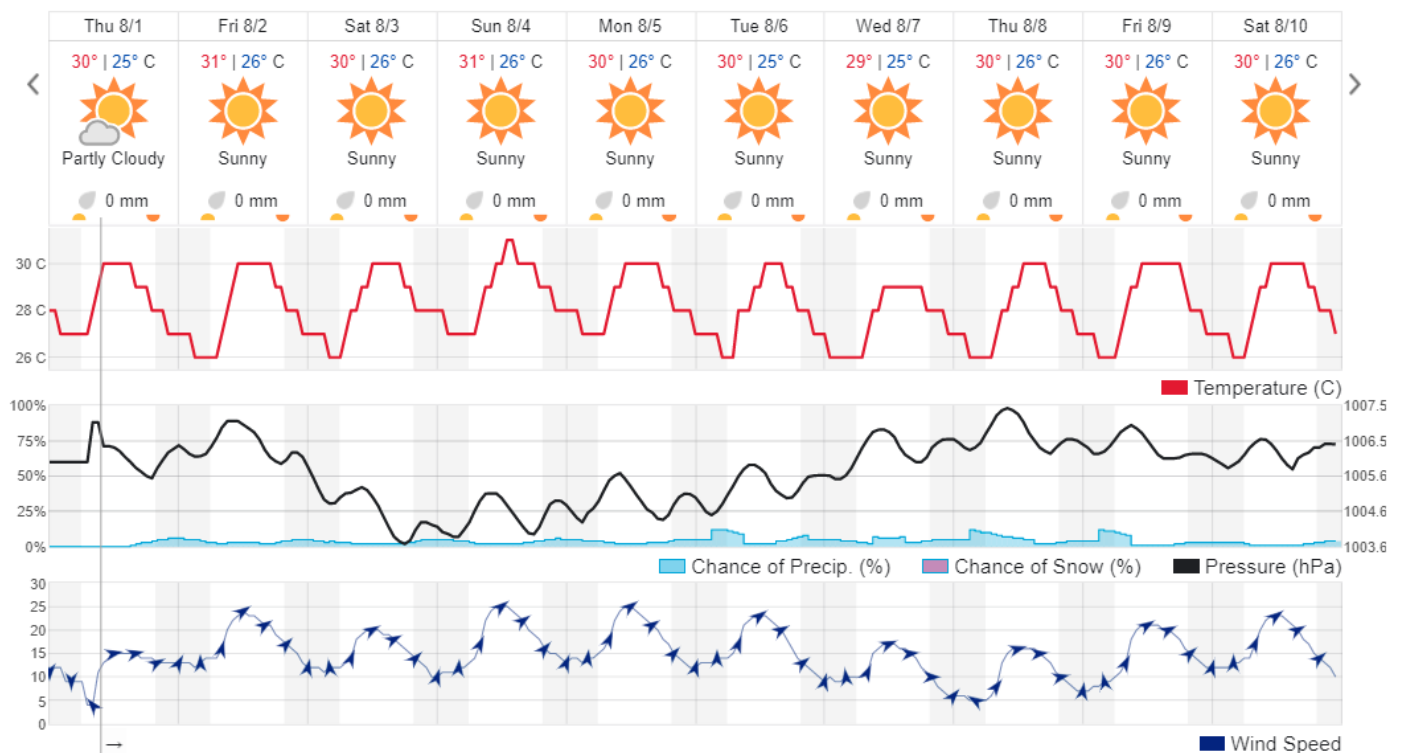

Jabal Moussa Reserve Forecast for 3 Aug 2019

Beirut, LB

29° ACHRAFIEH, RIZK STATION | CHANGE

TODAY HOURLY 10-DAY CALENDAR HISTORY WUNDERMAP

Customize

Nord

Koura

Municipality	01-Aug	02-Aug	03-Aug	Municipality	01-Aug	02-Aug	03-Aug	Municipality	01-Aug	02-Aug	03-Aug
Aaba	M	M	M	Afsaddiq	MH	MH	MH	Ain Ekrine	MH	MH	MH
Amioun	MH	MH	MH	Anfeh	M	MH	M	Badbhoun	MH	MH	MH
Barghoun	MH	MH	MH	Barsa	M	M	M	Batroumine	MH	MH	MH
Bdebba	M	M	M	Bechmizine	MH	MH	MH	Bednaye El-Koura	H	H	H
Bhabbouch El-Koura	MH	MH	MH	Bkeftine	M	M	M	Bnehran	MH	MH	MH
Bqaiia El-Koura	M	M	M	Bsarma	M	M	M	Btaaboura	MH	MH	MH
Bttram	MH	MH	MH	Btouratij	M	M	M	Bziza	MH	MH	MH
Dar Beehtar	H	H	H	Dar Chmezzine	MH	MH	MH	Deddeh	MH	MH	MH
Deir El-Balamand	MH	MH	MH	Fih	H	H	H	Hraiche	MH	MH	MH
Ijdaabrine	MH	MH	MH	Kaftoun	MH	MH	MH	Kefraya El-Koura	MH	MH	MH
Kfarakka	MH	MH	MH	Kfarhata	MH	MH	MH	Kfarhazir	MH	MH	MH
Kfarkahel	M	M	M	Kfarsaroun	MH	MH	MH	Kosba	M	M	M
Mejdel el-Koura	H	H	H	Nakhle	M	M	M	Qalhat	MH	MH	MH
Ras Masqa	MH	M	M	Rechdibbine	MH	MH	MH	Zakroun	MH	MH	MH
Zgharta El-Mtaouile	MH	MH	MH								