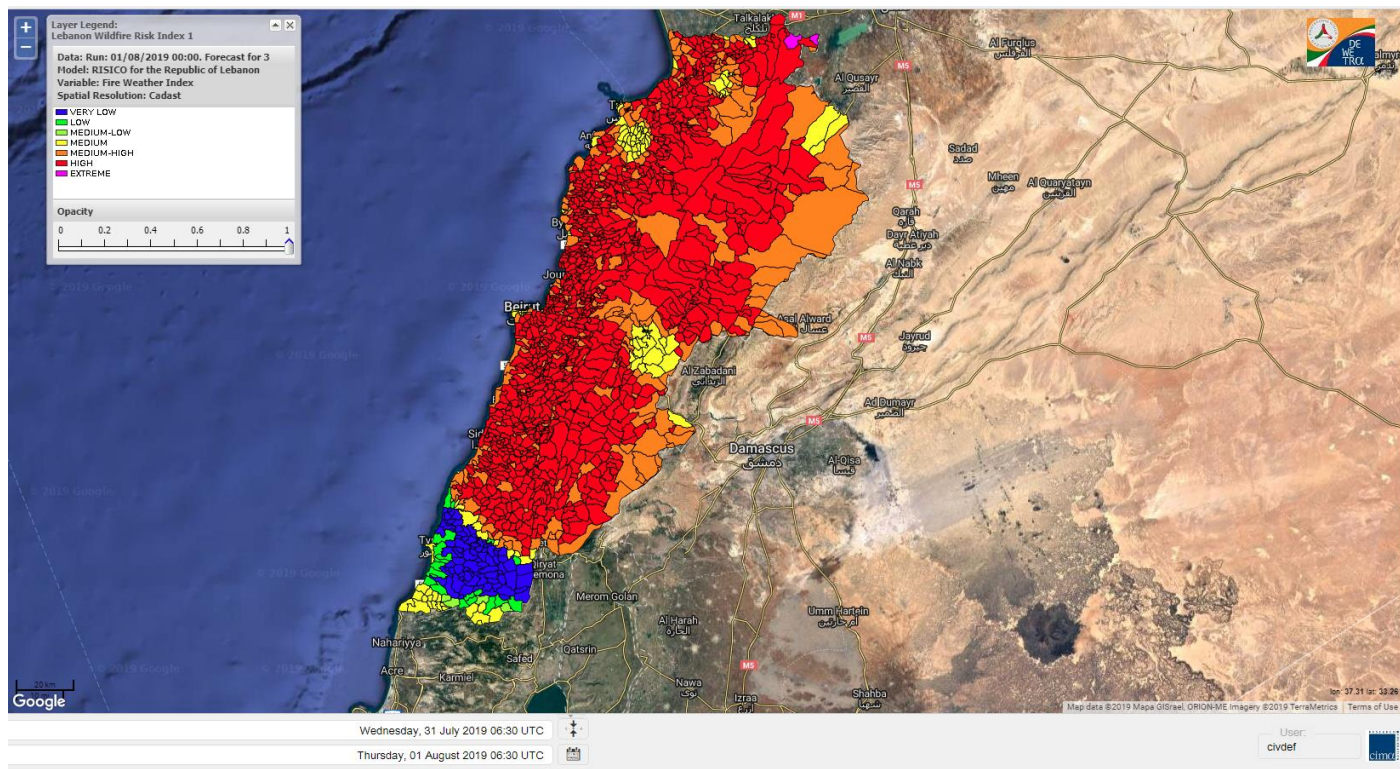

Lebanon for 3 Aug 2019