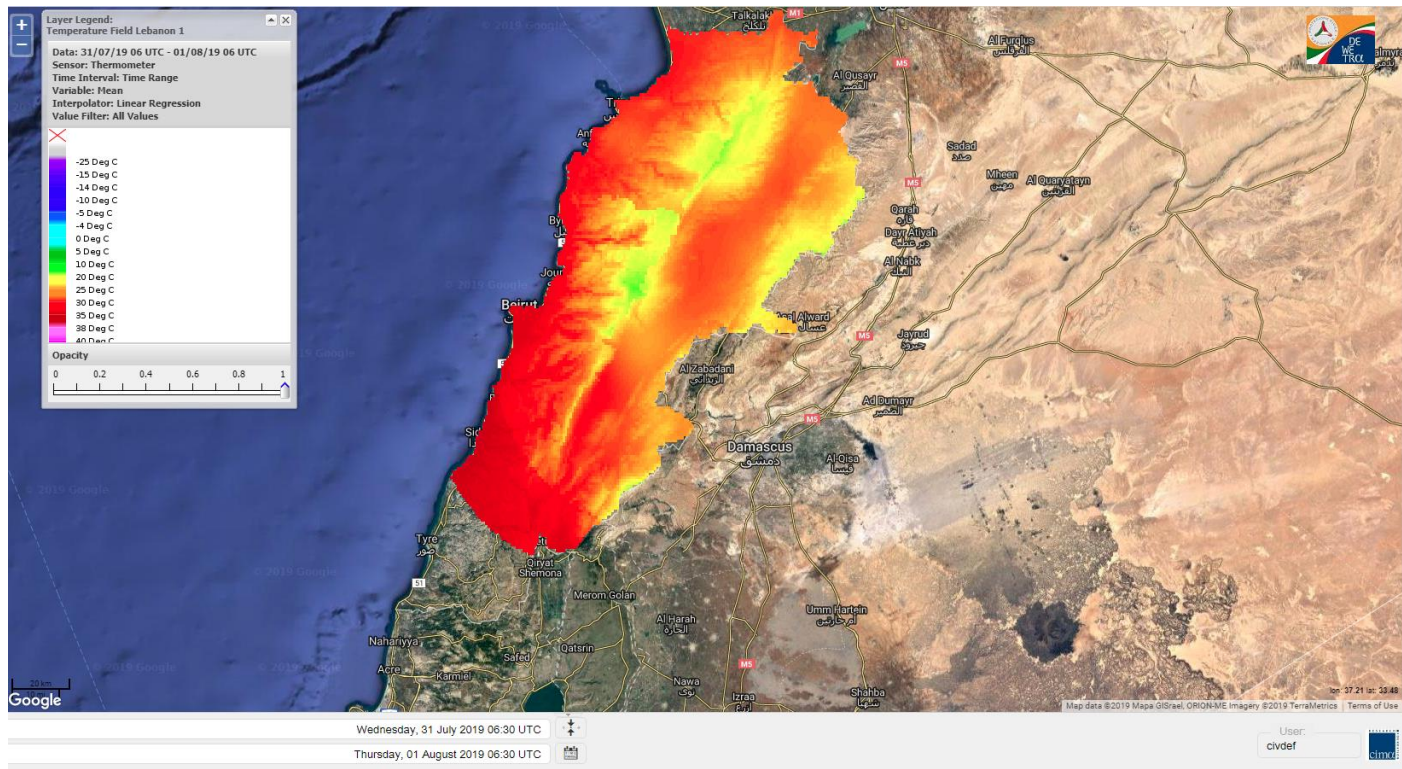

Lebanon temperature for 1 Aug 2019