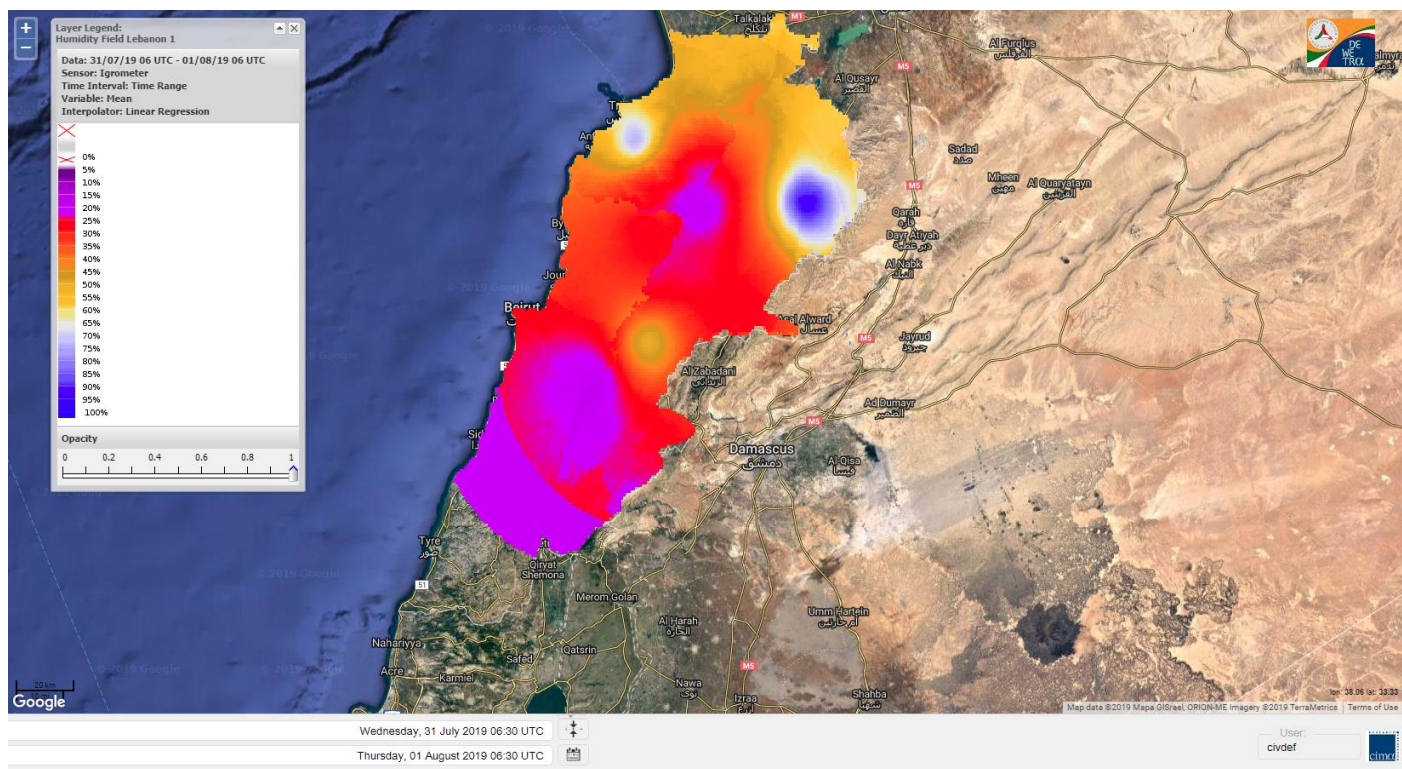

Lebanon humidity for 1 Aug 2019