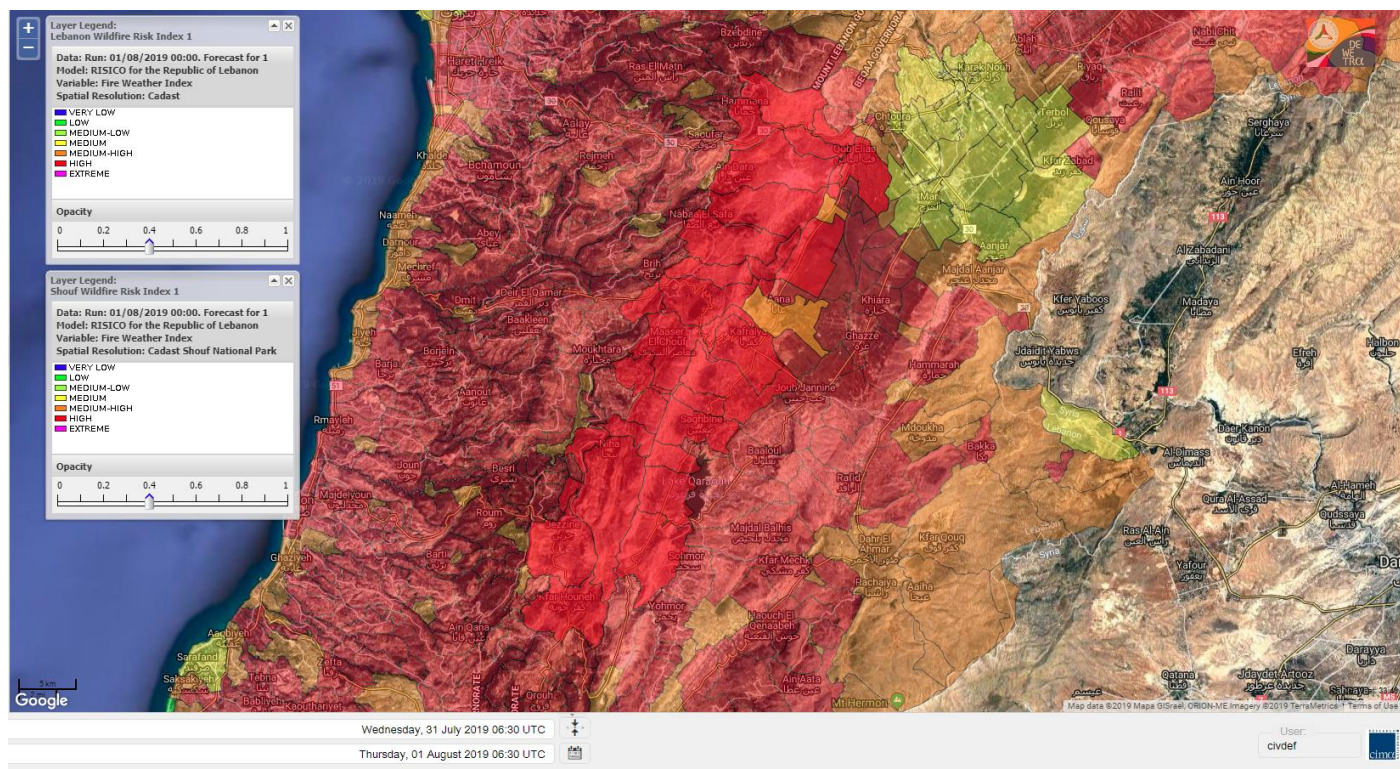

Shouf Biosphere Reserve Forecast for 1 Aug 2019