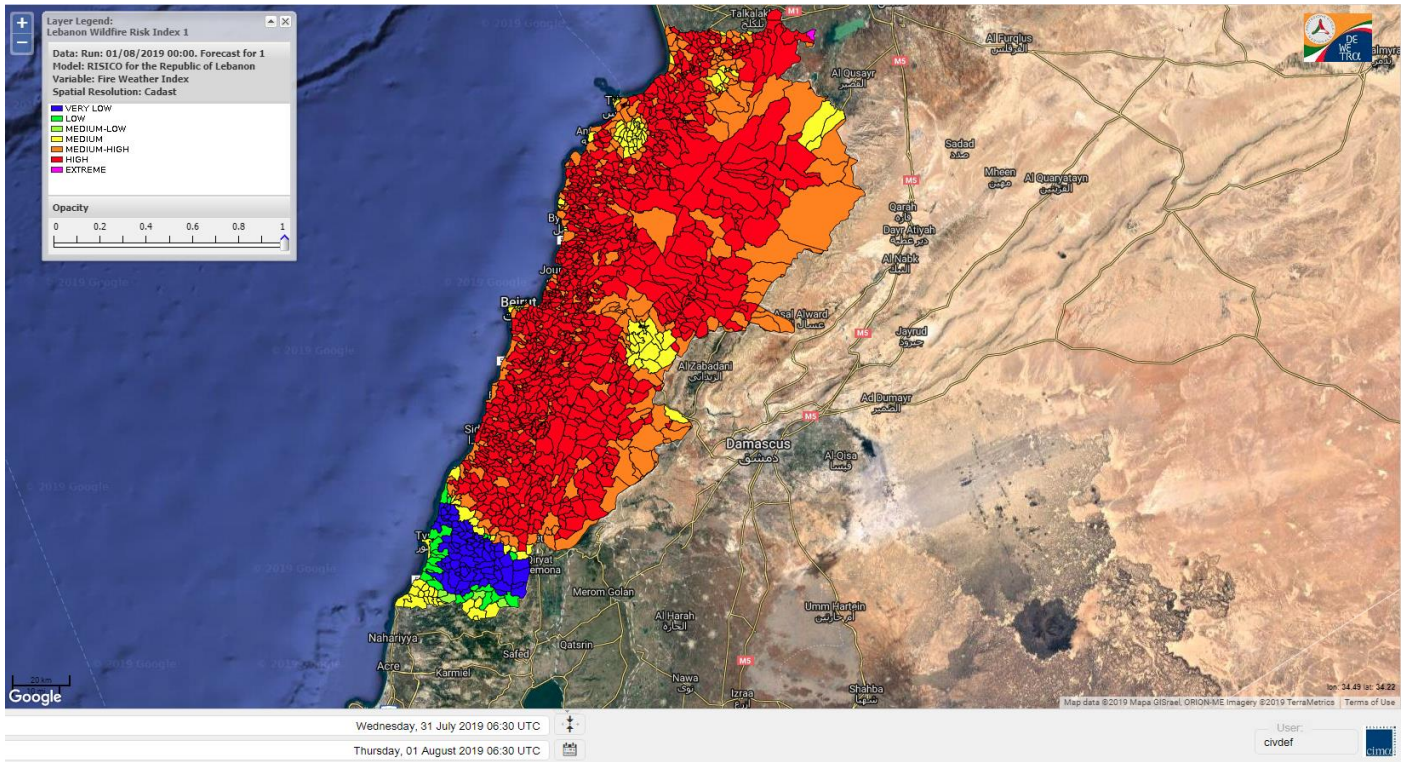

Lebanon for 1 Aug 2019