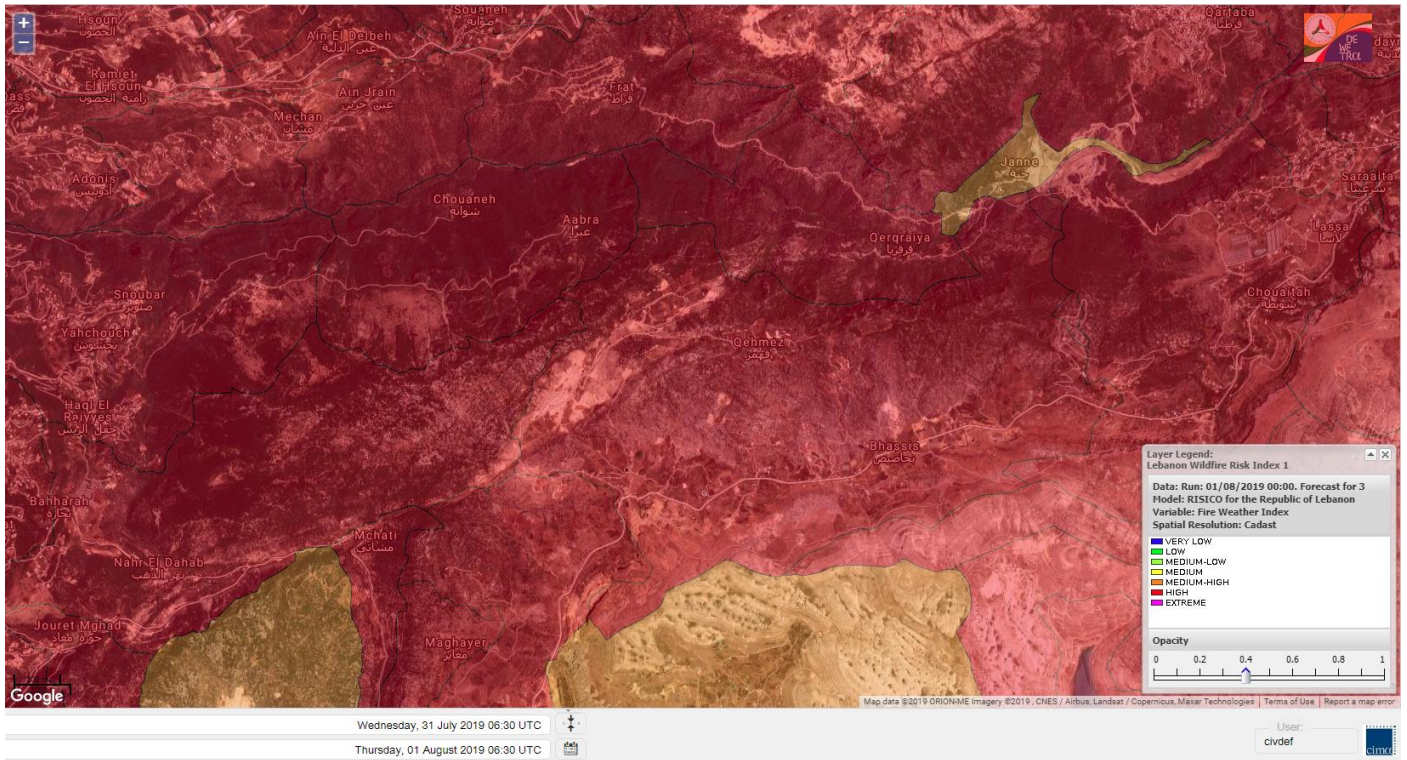

Jabal Moussa Reserve Forecast for 3 Aug 2019

Beirut, LB

29° ACHRAFIEH, RIZK STATION | CHANGE

TODAY HOURLY 10-DAY CALENDAR HISTORY WUNDERMAP

Customize

Nord

Koura

Municipality	01-Aug	02-Aug	03-Aug	Municipality	01-Aug	02-Aug	03-Aug	Municipality	01-Aug	02-Aug	03-Aug
Aaba	M	M	M	Afsaddiq	MH	MH	MH	Ain Ekrine	MH	MH	MH
Amioun	MH	MH	MH	Anfeh	M	MH	M	Badbhoun	MH	MH	MH
Barghoun	MH	MH	MH	Barsa	M	M	M	Batroumine	MH	MH	MH
Bdebba	M	M	M	Bechmizine	MH	MH	MH	Bednaye El-Koura	H	H	H
Bhabbouch El-Koura	MH	MH	MH	Bkeftine	M	M	M	Bnehran	MH	MH	MH
Bqaiia El-Koura	M	M	M	Bsarma	M	M	M	Btaaboura	MH	MH	MH
Bttram	MH	MH	MH	Btouratij	M	M	M	Bziza	MH	MH	MH
Dar Beehtar	H	H	H	Dar Chmezzine	MH	MH	MH	Deddeh	MH	MH	MH
Deir El-Balamand	MH	MH	MH	Fih	H	H	H	Hraiche	MH	MH	MH
Ijdaabrine	MH	MH	MH	Kaftoun	MH	MH	MH	Kefraya El-Koura	MH	MH	MH
Kfarakka	MH	MH	MH	Kfarhata	MH	MH	MH	Kfarhazir	MH	MH	MH
Kfarkahel	M	M	M	Kfarsaroun	MH	MH	MH	Kosba	M	M	M
Mejdel el-Koura	H	H	H	Nakhle	M	M	M	Qalhat	MH	MH	MH
Ras Masqa	MH	M	M	Rechdibbine	MH	MH	MH	Zakroun	MH	MH	MH
Zgharta El-Mtaouile	MH	MH	MH								