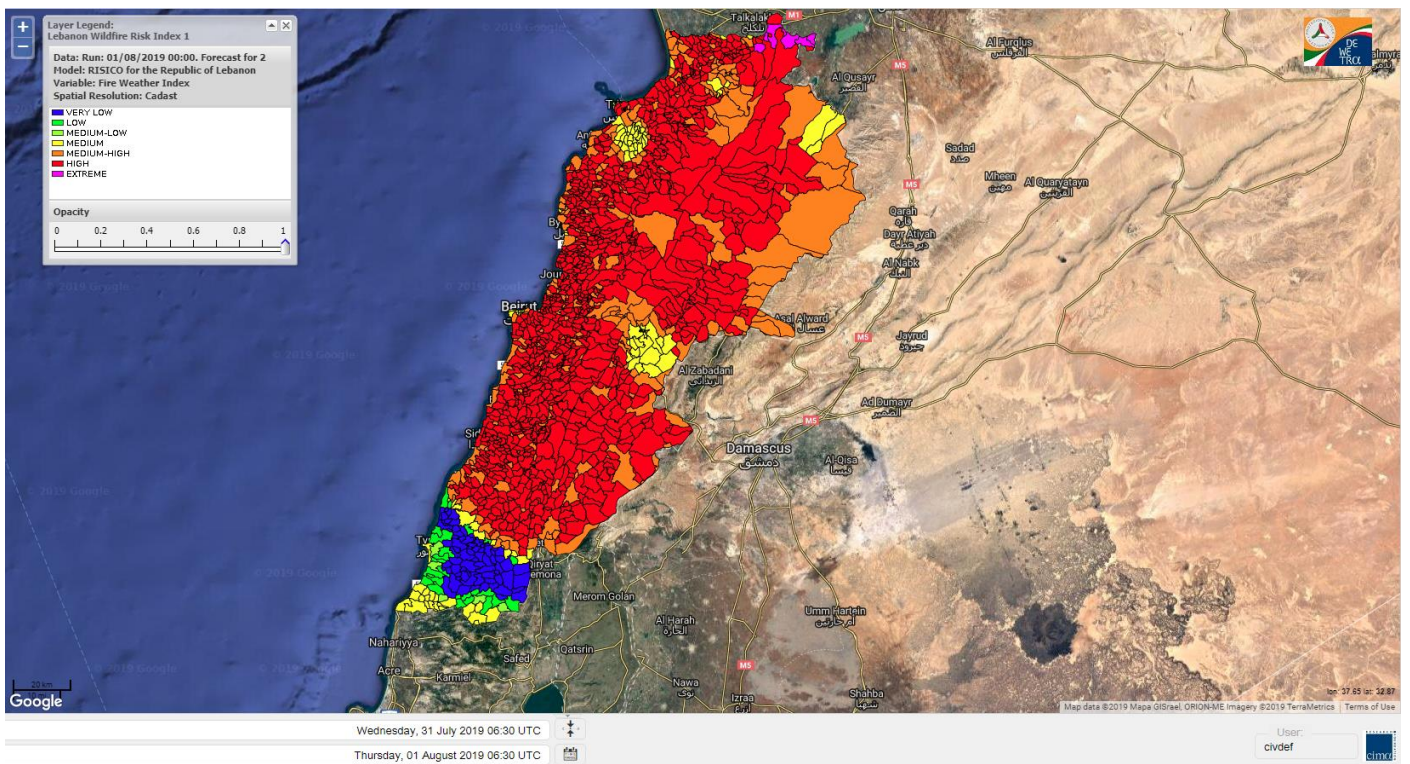

Lebanon for 2 Aug 2019