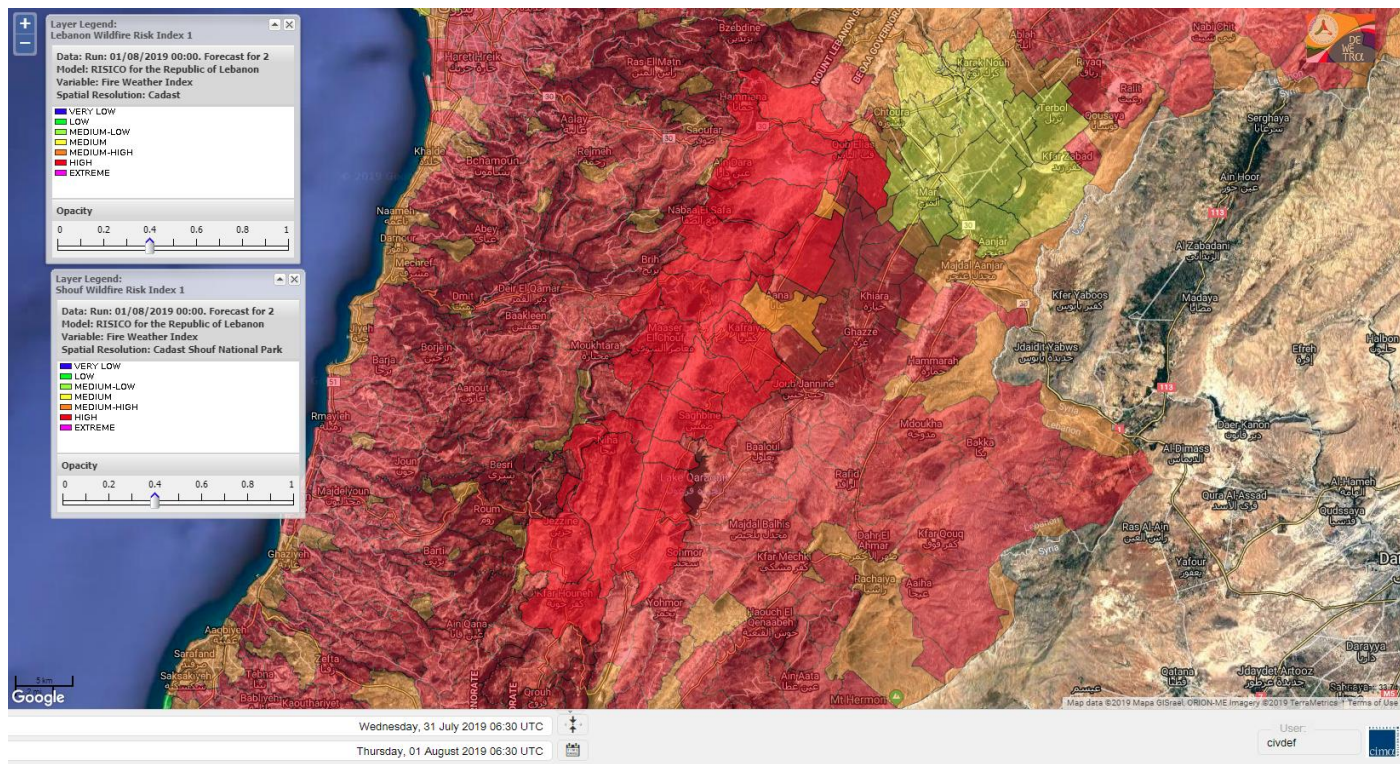

Shouf Biosphere Reserve Forecast for 2 Aug 2019