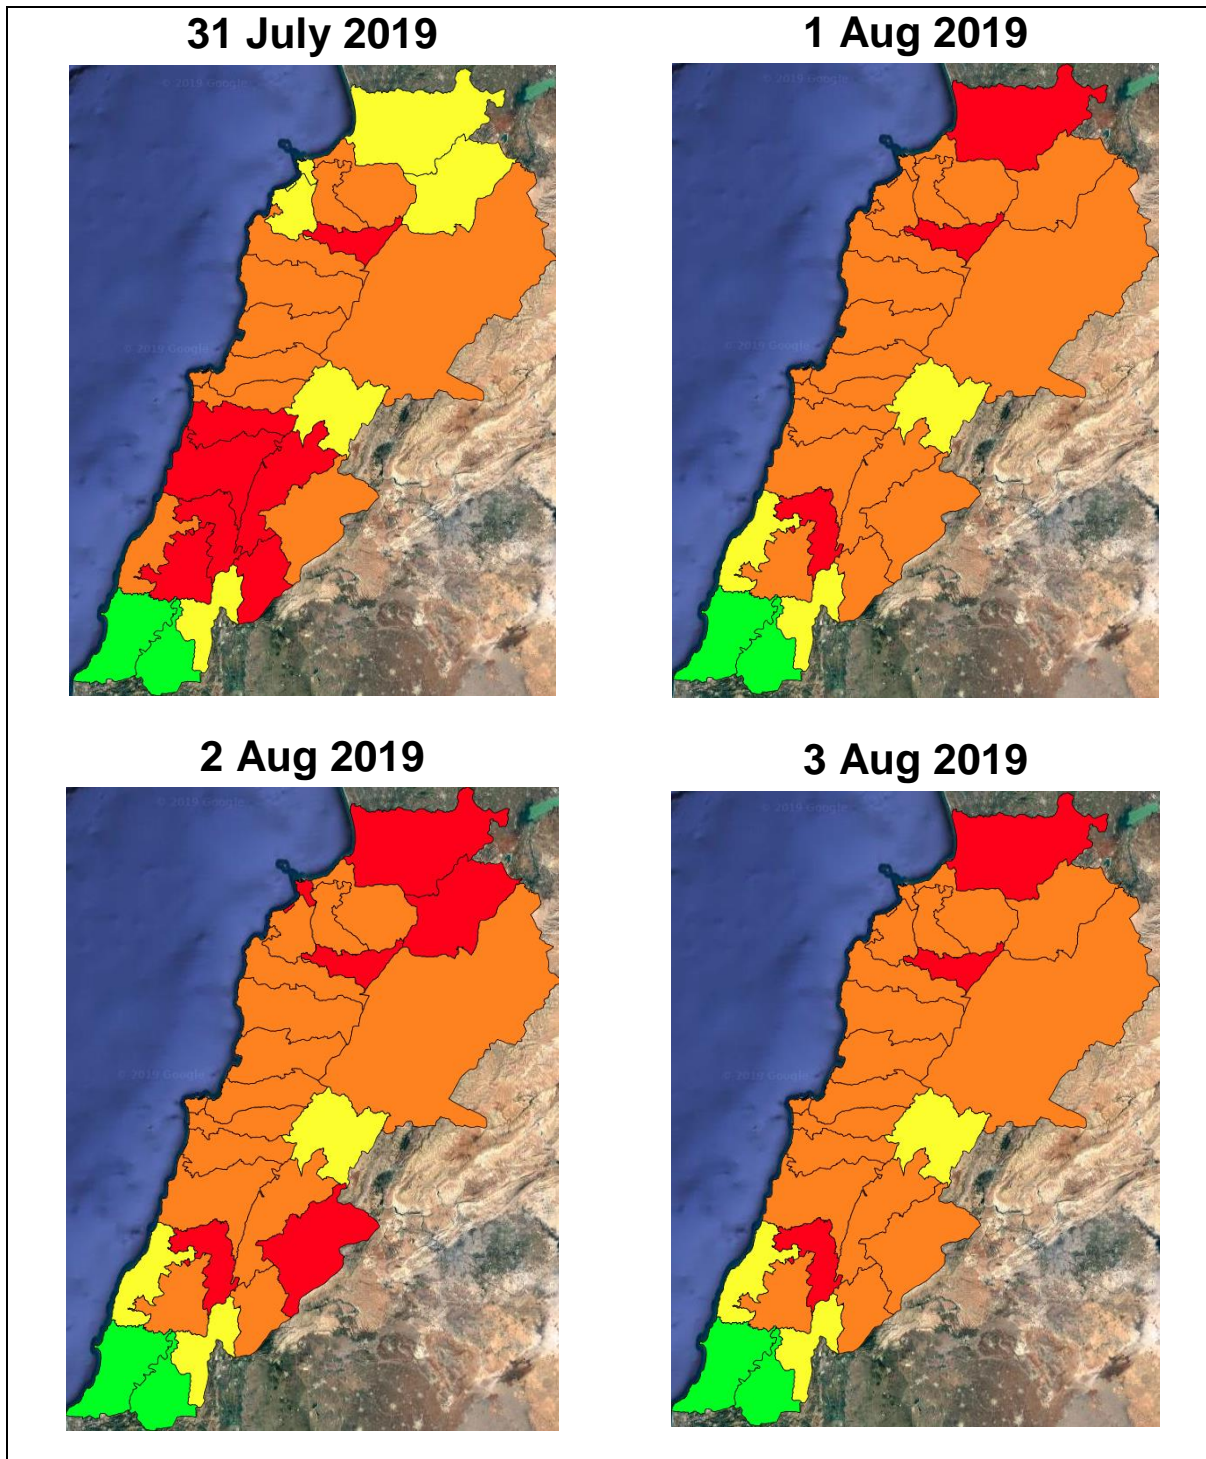

FIRE RISK INDEX

Layer Legend:
Lebanon Wildfire Risk Index 1

Data: Run: 01/08/2019 00:00. Forecast for 1
Model: RISICO for the Republic of Lebanon
Variable: Fire Weather Index
Spatial Resolution: Caza

- VERY LOW
- LOW
- MEDIUM-LOW
- MEDIUM
- MEDIUM-HIGH
- HIGH
- EXTREME