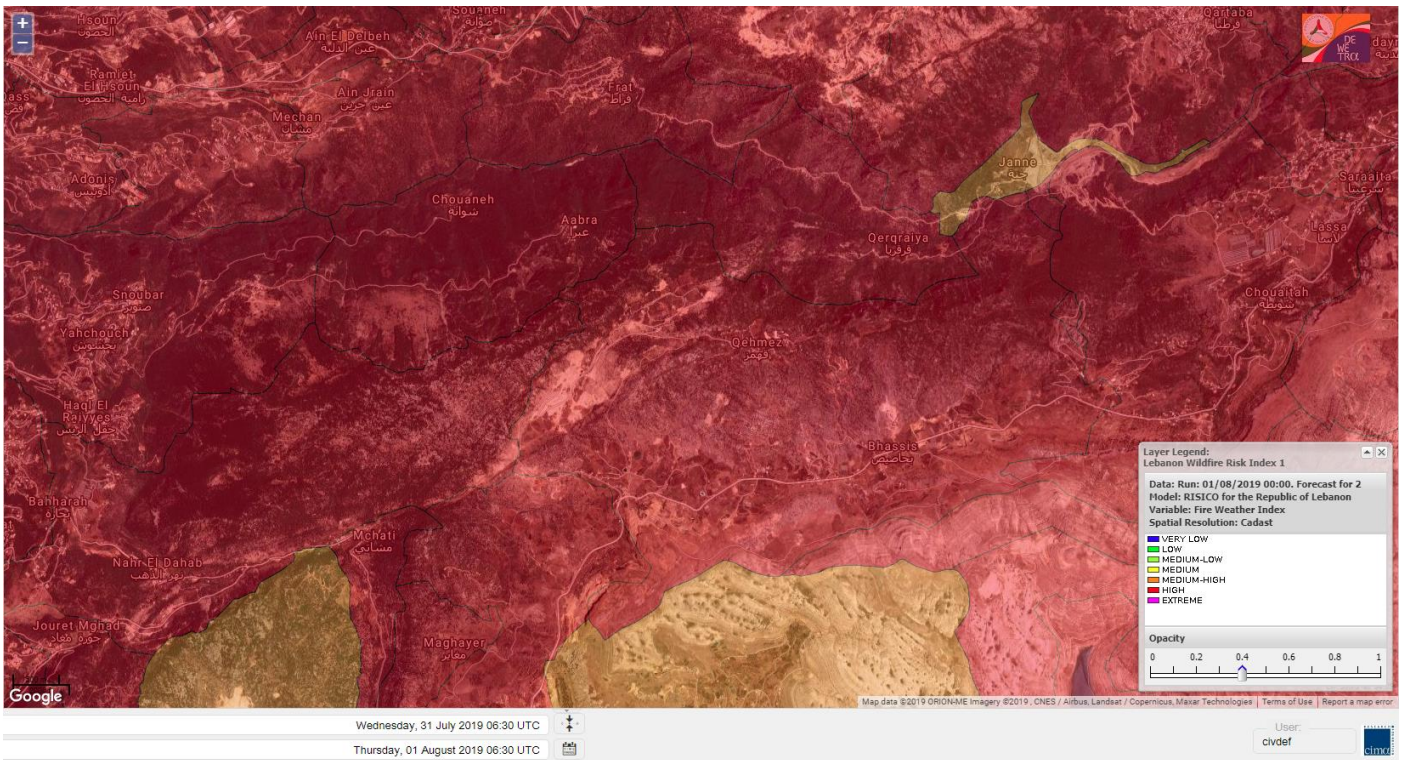

Jabal Moussa Reserve Forecast for 3 Aug 2019

Beirut, LB

29° ACHRAFIEH, RIZK STATION | CHANGE

TODAY HOURLY 10-DAY CALENDAR HISTORY WUNDERMAP

Customize

Nord

Koura

Municipality	01-Aug	02-Aug	03-Aug	Municipality	01-Aug	02-Aug	03-Aug	Municipality	01-Aug	02-Aug	03-Aug
Aaba	M	M	M	Afsaddiq	MH	MH	MH	Ain Ekrine	MH	MH	MH
Amioun	MH	MH	MH	Anfeh	M	MH	M	Badbhoun	MH	MH	MH
Barghoun	MH	MH	MH	Barsa	M	M	M	Batroumine	MH	MH	MH
Bdebba	M	M	M	Bechmizine	MH	MH	MH	Bednaye El-Koura	H	H	H
Bhabbouch El-Koura	MH	MH	MH	Bkeftine	M	M	M	Bnehran	MH	MH	MH
Bqaiia El-Koura	M	M	M	Bsarma	M	M	M	Btaaboura	MH	MH	MH
Bttram	MH	MH	MH	Btouratij	M	M	M	Bziza	MH	MH	MH
Dar Beehtar	H	H	H	Dar Chmezzine	MH	MH	MH	Deddeh	MH	MH	MH
Deir El-Balamand	MH	MH	MH	Fih	H	H	H	Hraiche	MH	MH	MH
Ijdaabrine	MH	MH	MH	Kaftoun	MH	MH	MH	Kefraya El-Koura	MH	MH	MH
Kfarakka	MH	MH	MH	Kfarhata	MH	MH	MH	Kfarhazir	MH	MH	MH
Kfarkahel	M	M	M	Kfarsaroun	MH	MH	MH	Kosba	M	M	M
Mejdel el-Koura	H	H	H	Nakhle	M	M	M	Qalhat	MH	MH	MH
Ras Masqa	MH	M	M	Rechdibbine	MH	MH	MH	Zakroun	MH	MH	MH
Zgharta El-Mtaouile	MH	MH	MH								