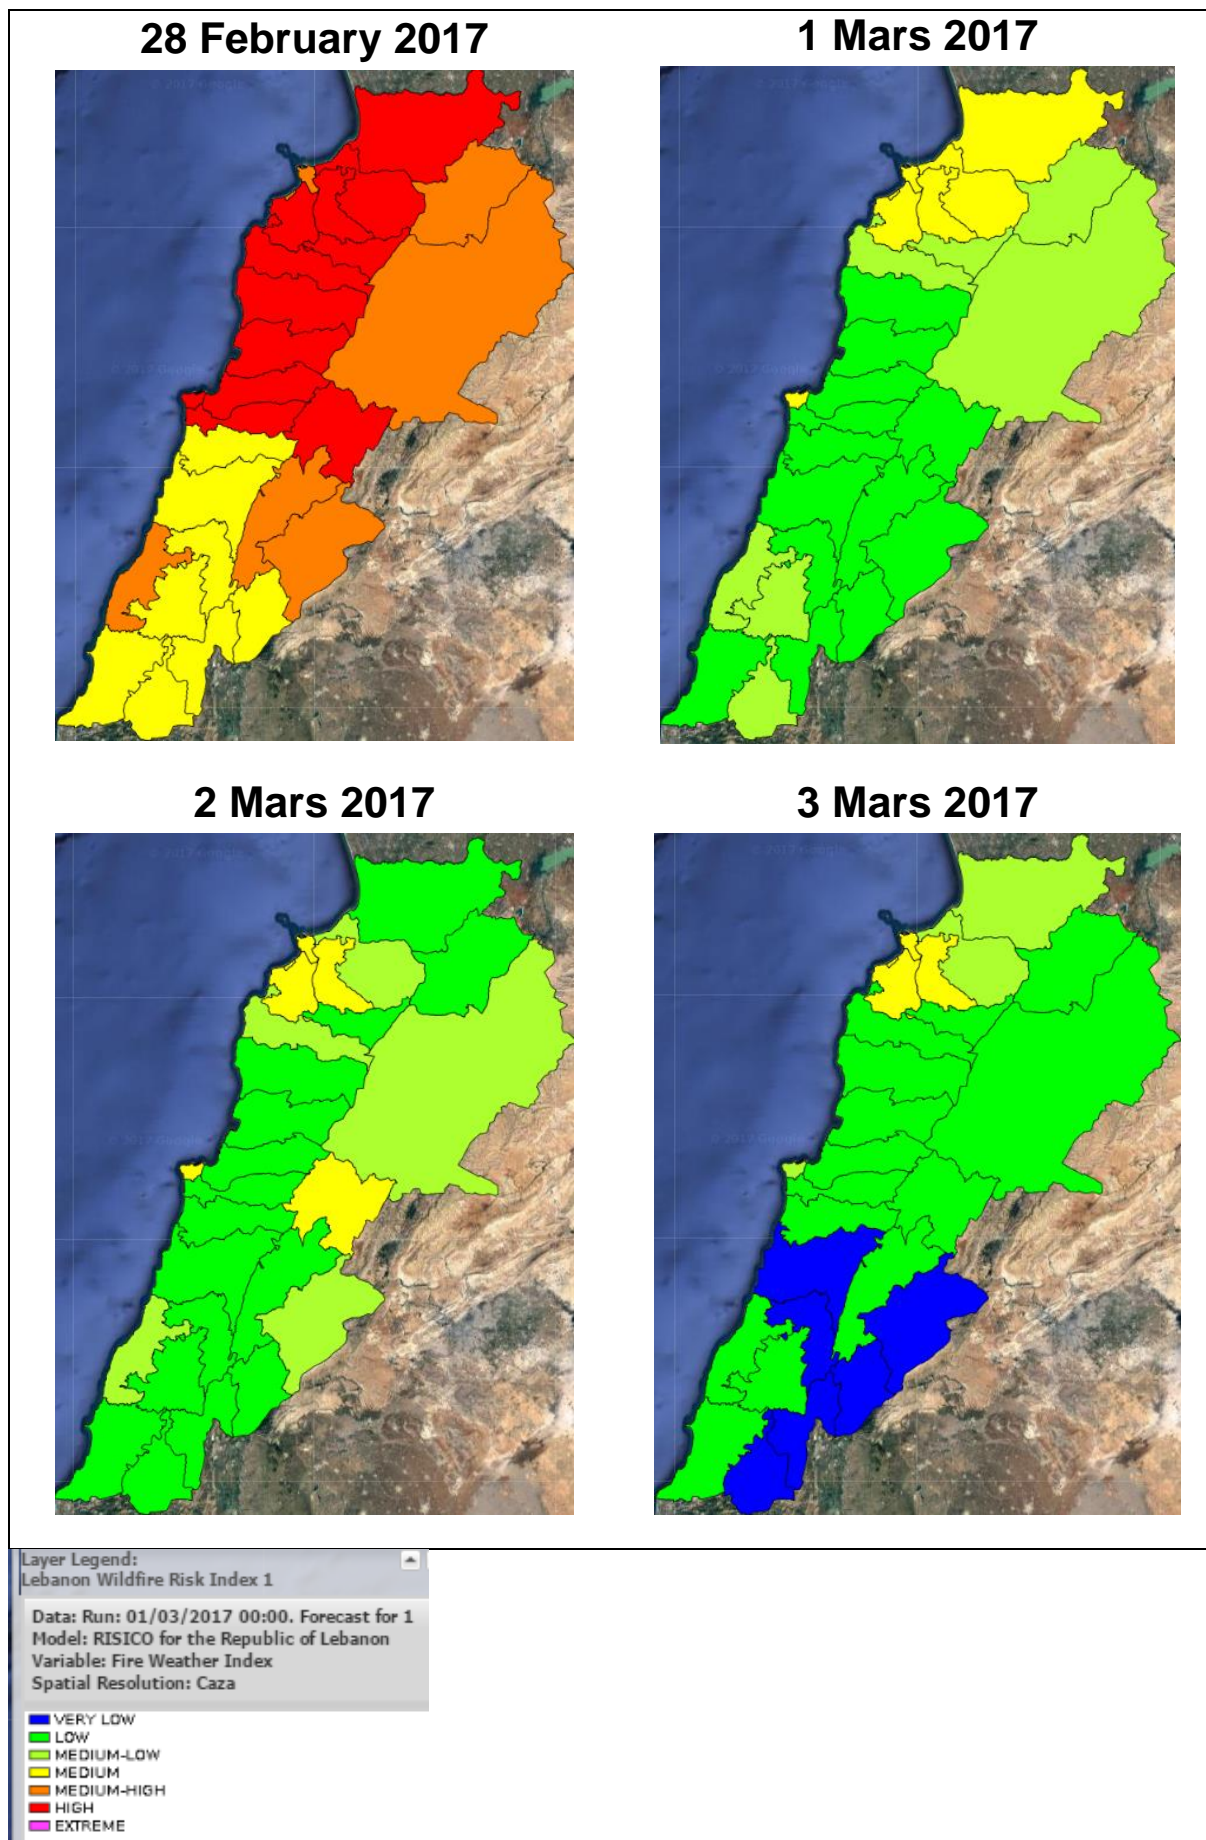

FIRE RISK INDEX