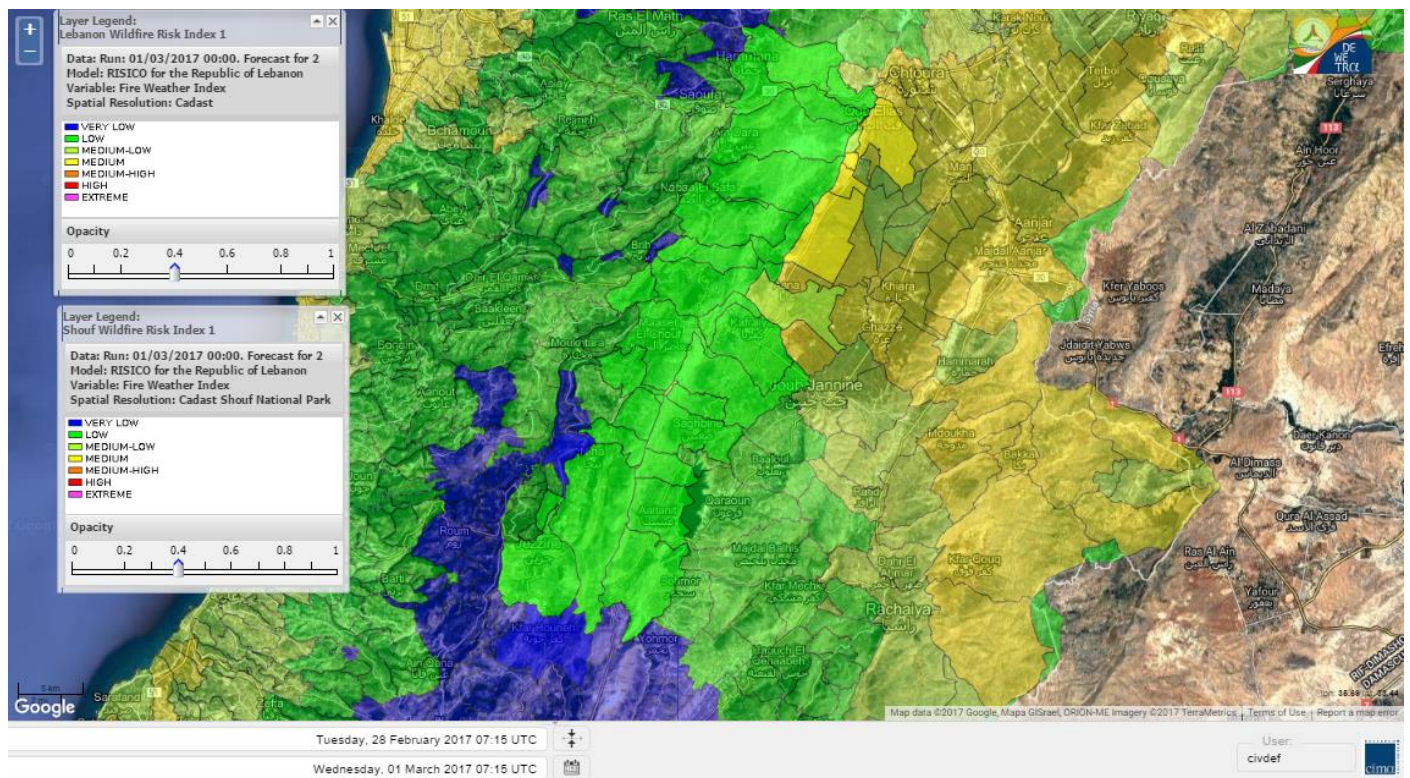

Shouf Biosphere Reserve Forecast for 2 Mars 2017