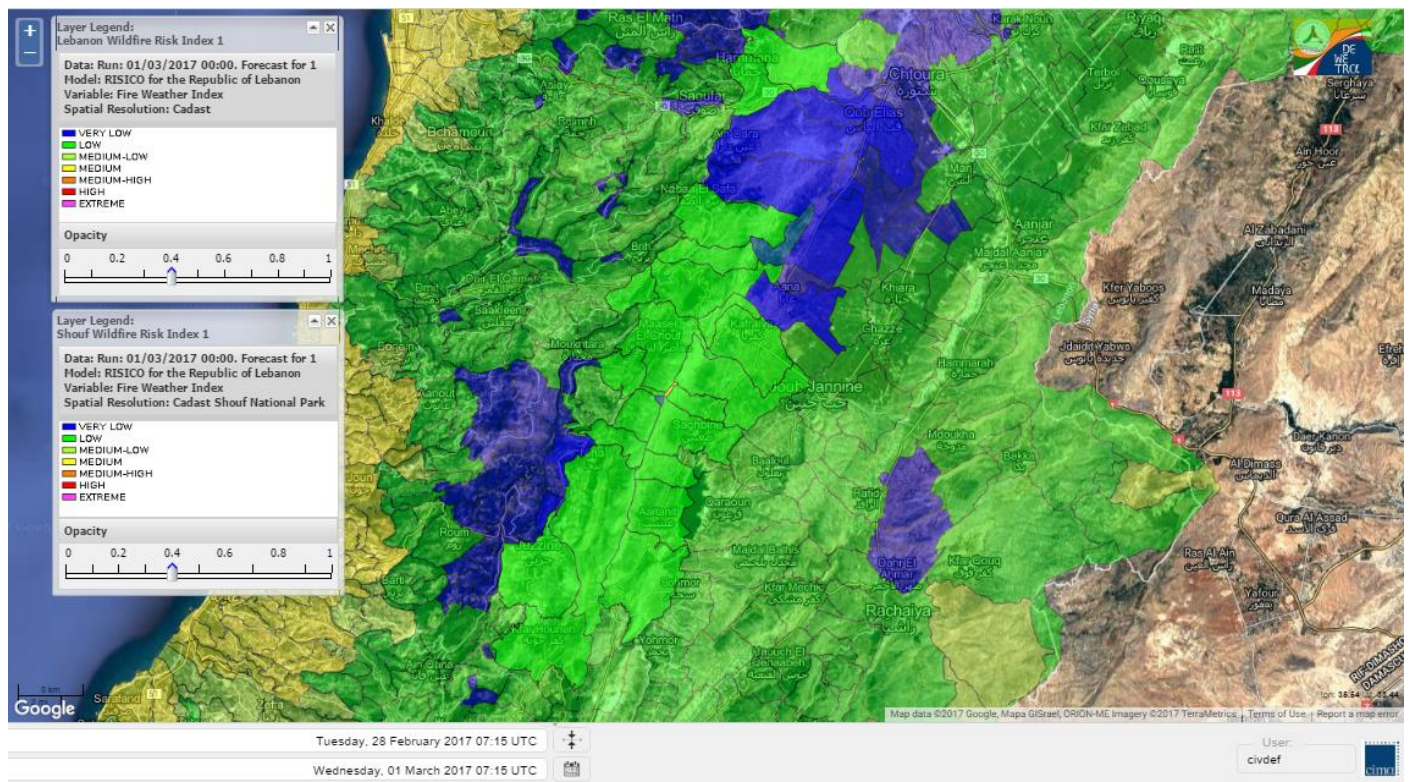

Shouf Biosphere Reserve Forecast for 1 Mars 2017