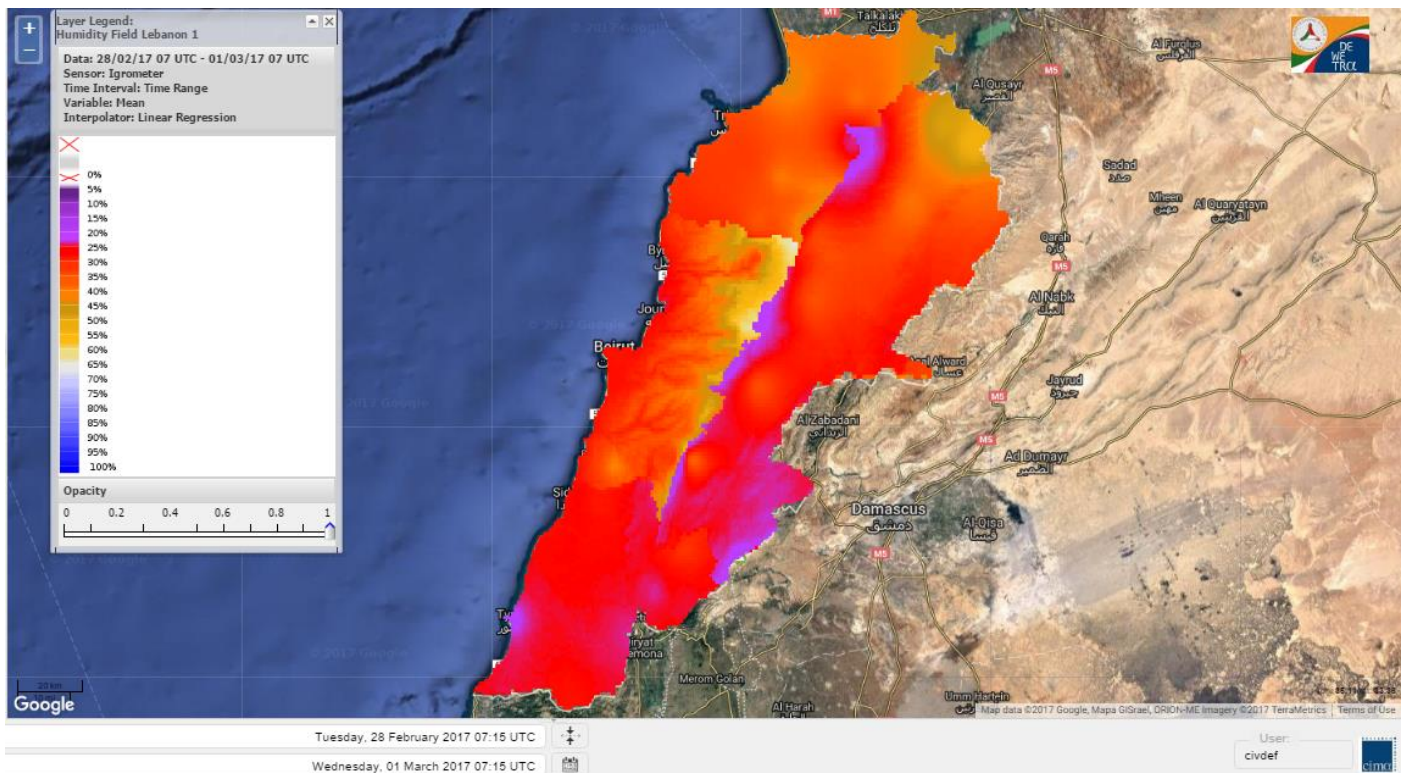

Beirut, 1 March 2017

FIRE RISK INDEX

Lebanon temperature for 1 Mars 2017

Lebanon humidity for 1 Mars 2017

Lebanon for 1 Mars 2017

Lebanon for 2 Mars 2017

Lebanon for 3 Mars 2017

Shouf Biosphere Reserve Forecast for 1 Mars 2017