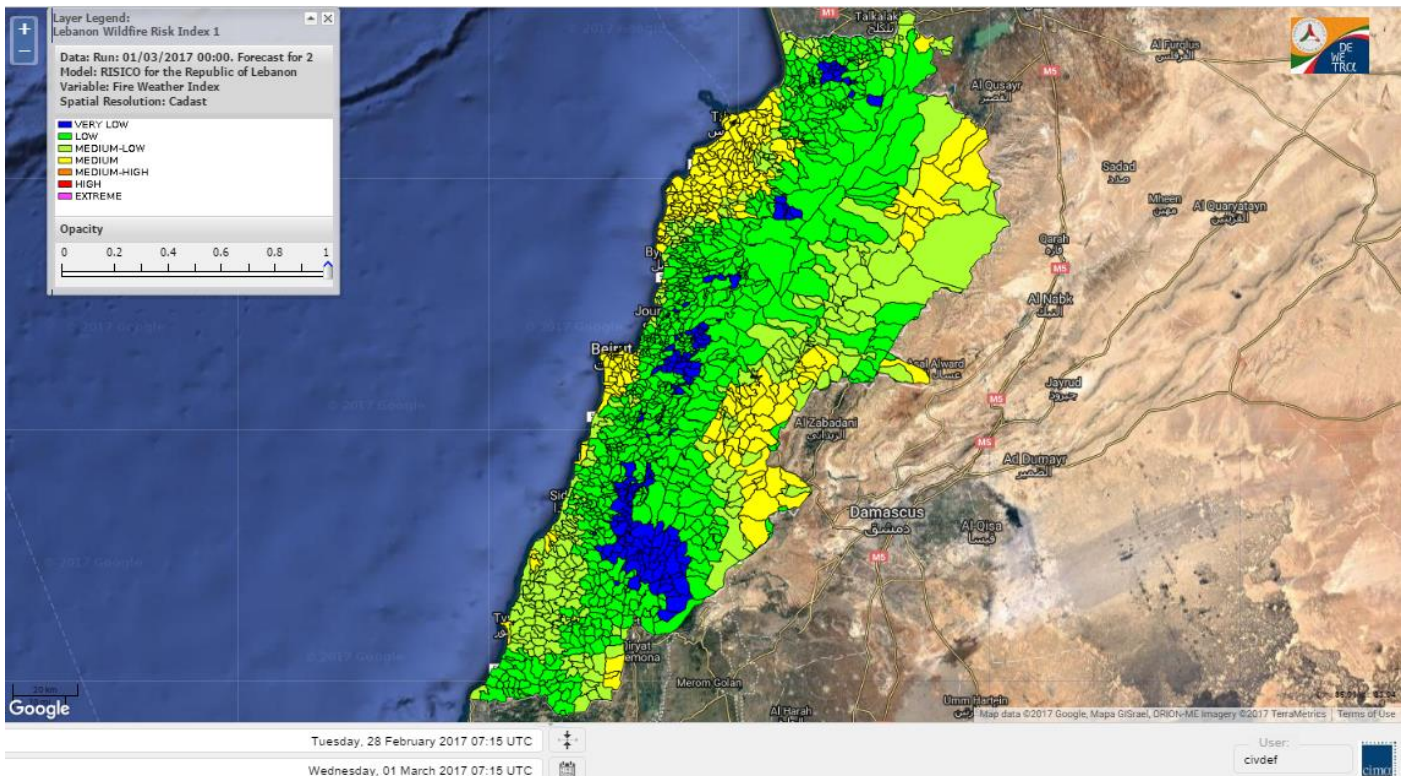

Beirut, 1 March 2017

FIRE RISK INDEX

Lebanon temperature for 1 Mars 2017

Lebanon humidity for 1 Mars 2017

Lebanon for 1 Mars 2017

Lebanon for 2 Mars 2017

Lebanon for 3 Mars 2017

Shouf Biosphere Reserve Forecast for 1 Mars 2017