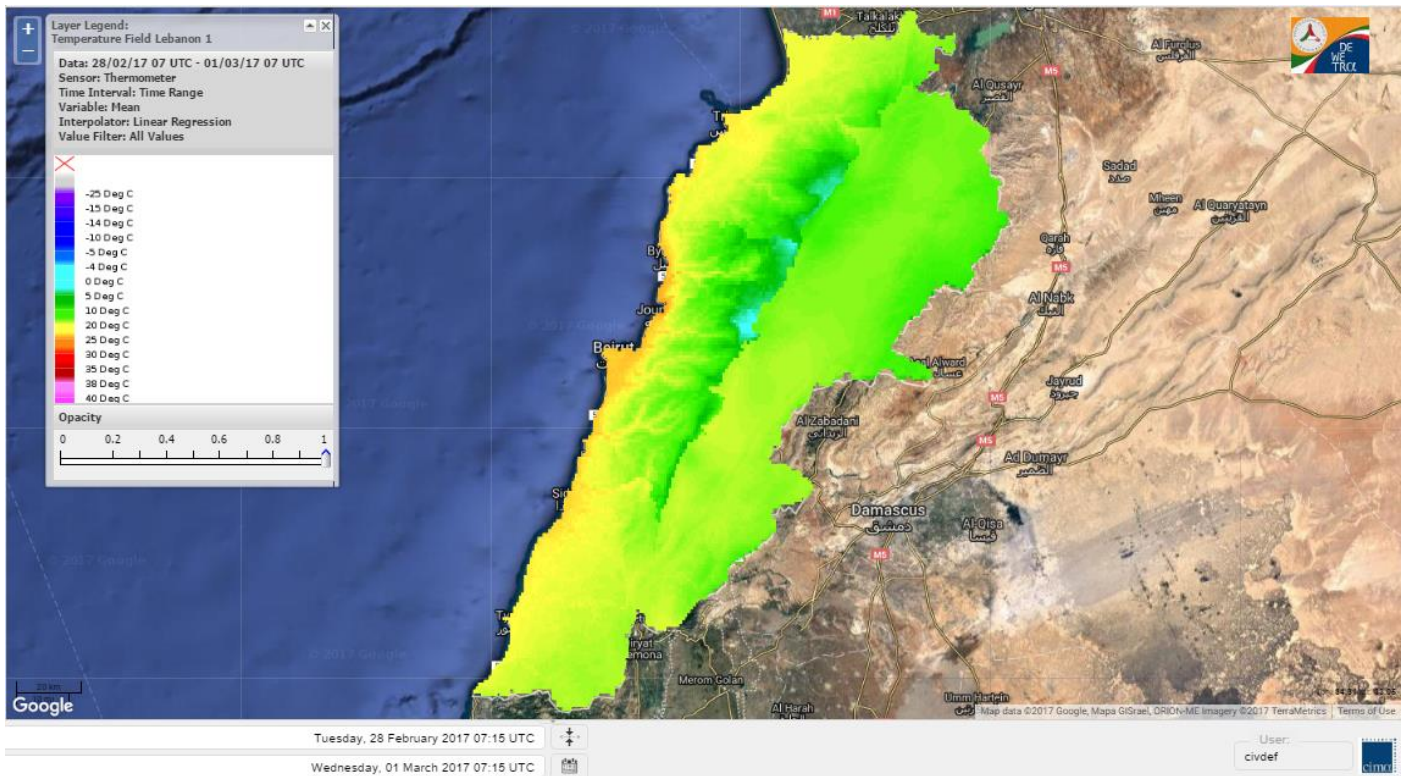

Lebanon temperature for 1 Mars 2017