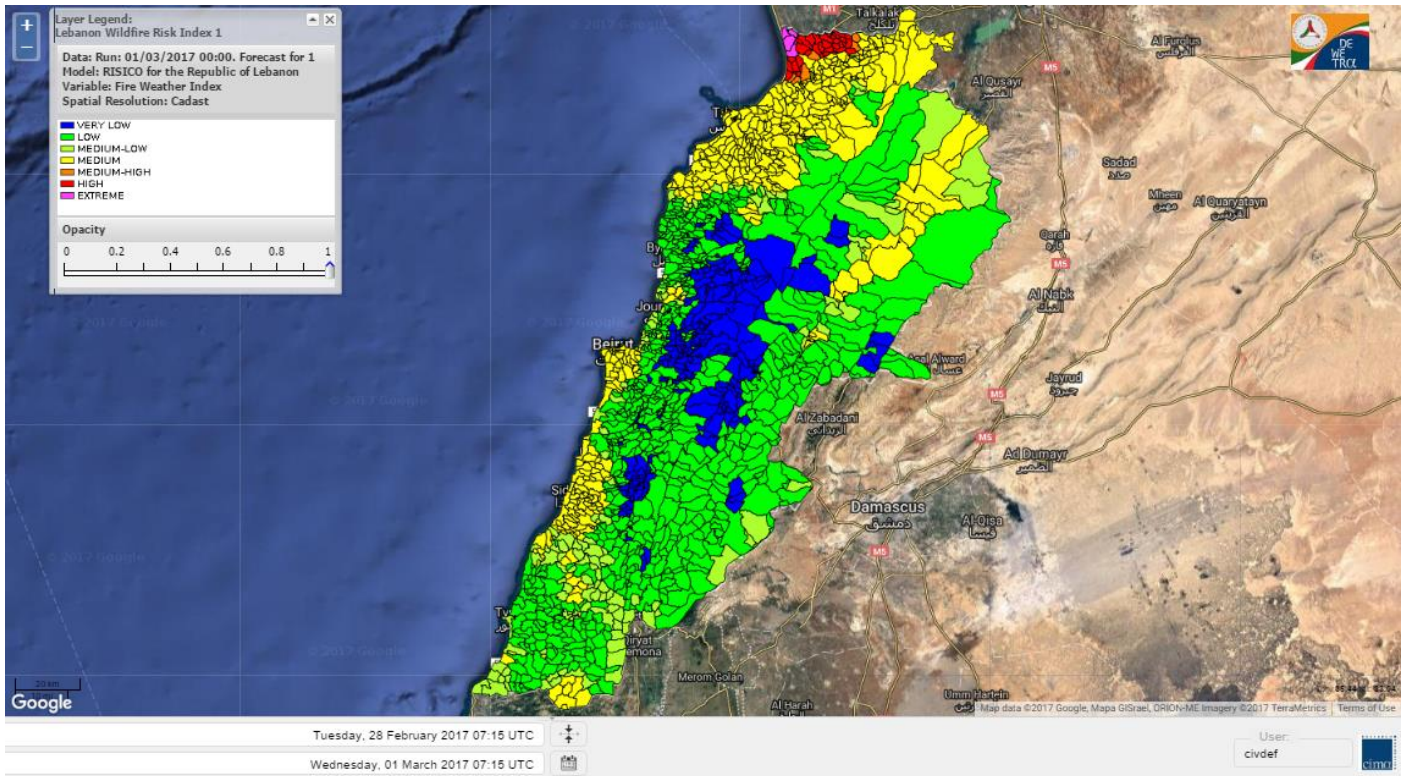

Beirut, 1 March 2017

FIRE RISK INDEX

Lebanon temperature for 1 Mars 2017

Lebanon humidity for 1 Mars 2017

Lebanon for 1 Mars 2017

Lebanon for 2 Mars 2017

Lebanon for 3 Mars 2017

Shouf Biosphere Reserve Forecast for 1 Mars 2017