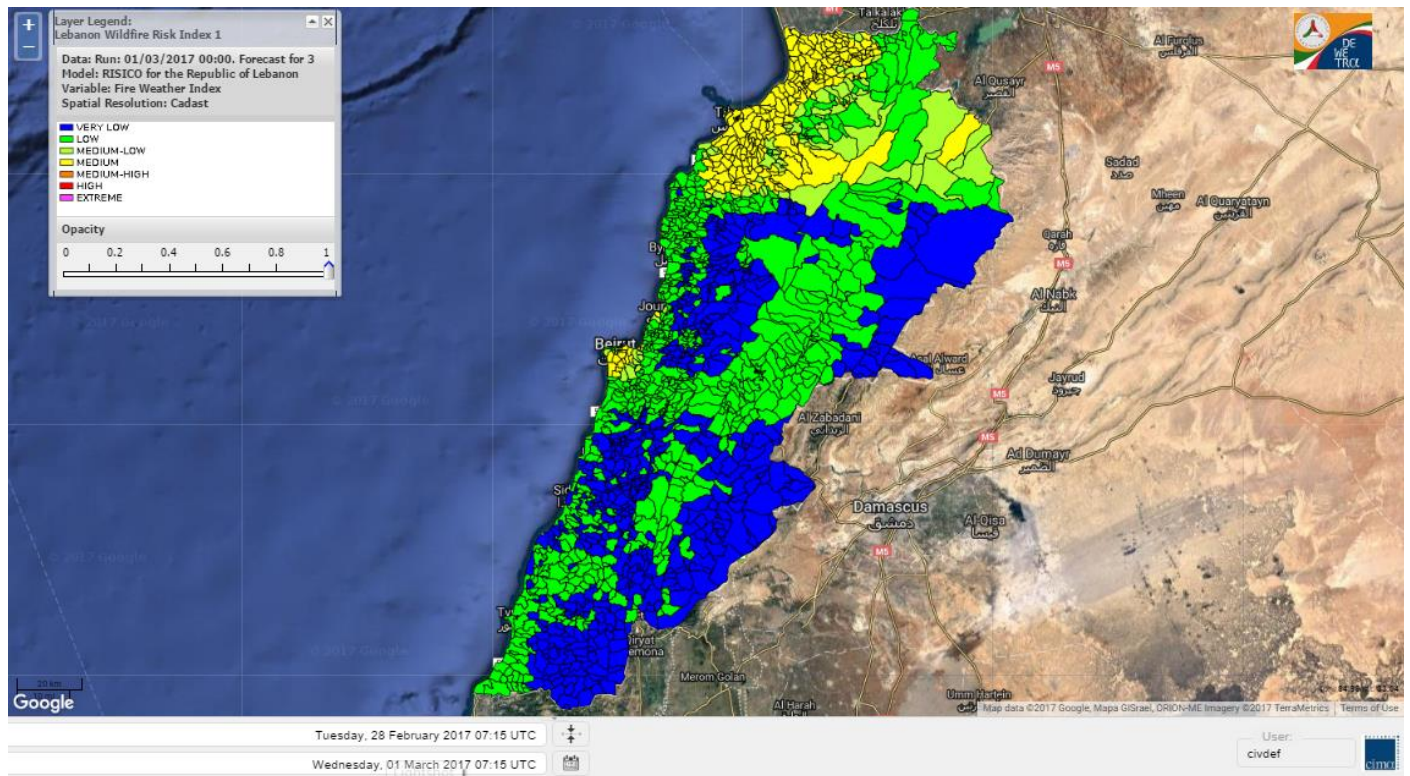

Beirut, 1 March 2017

FIRE RISK INDEX

Lebanon temperature for 1 Mars 2017

Lebanon humidity for 1 Mars 2017

Lebanon for 1 Mars 2017

Lebanon for 2 Mars 2017

Lebanon for 3 Mars 2017

Shouf Biosphere Reserve Forecast for 1 Mars 2017