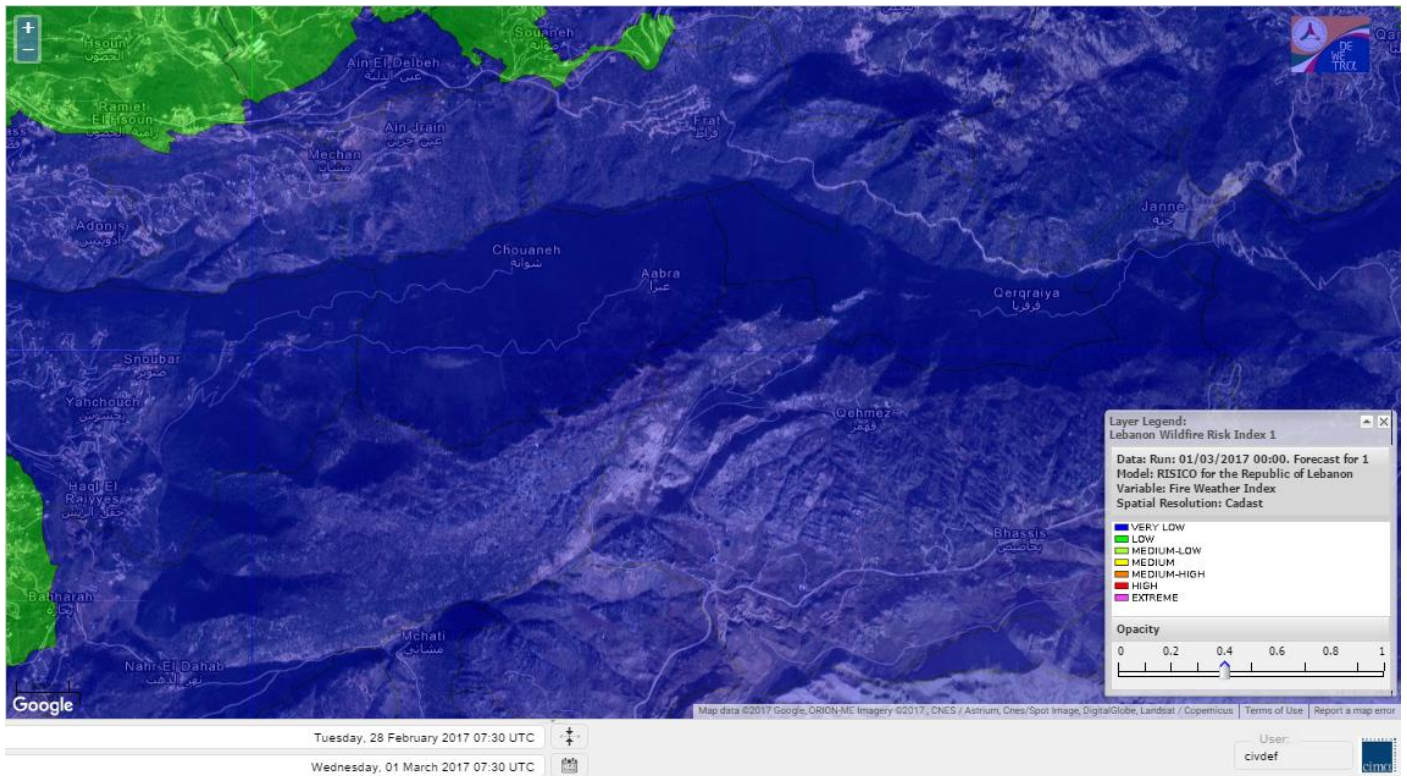

Jabal Moussa Reserve Forecast for 1 Mars 2017