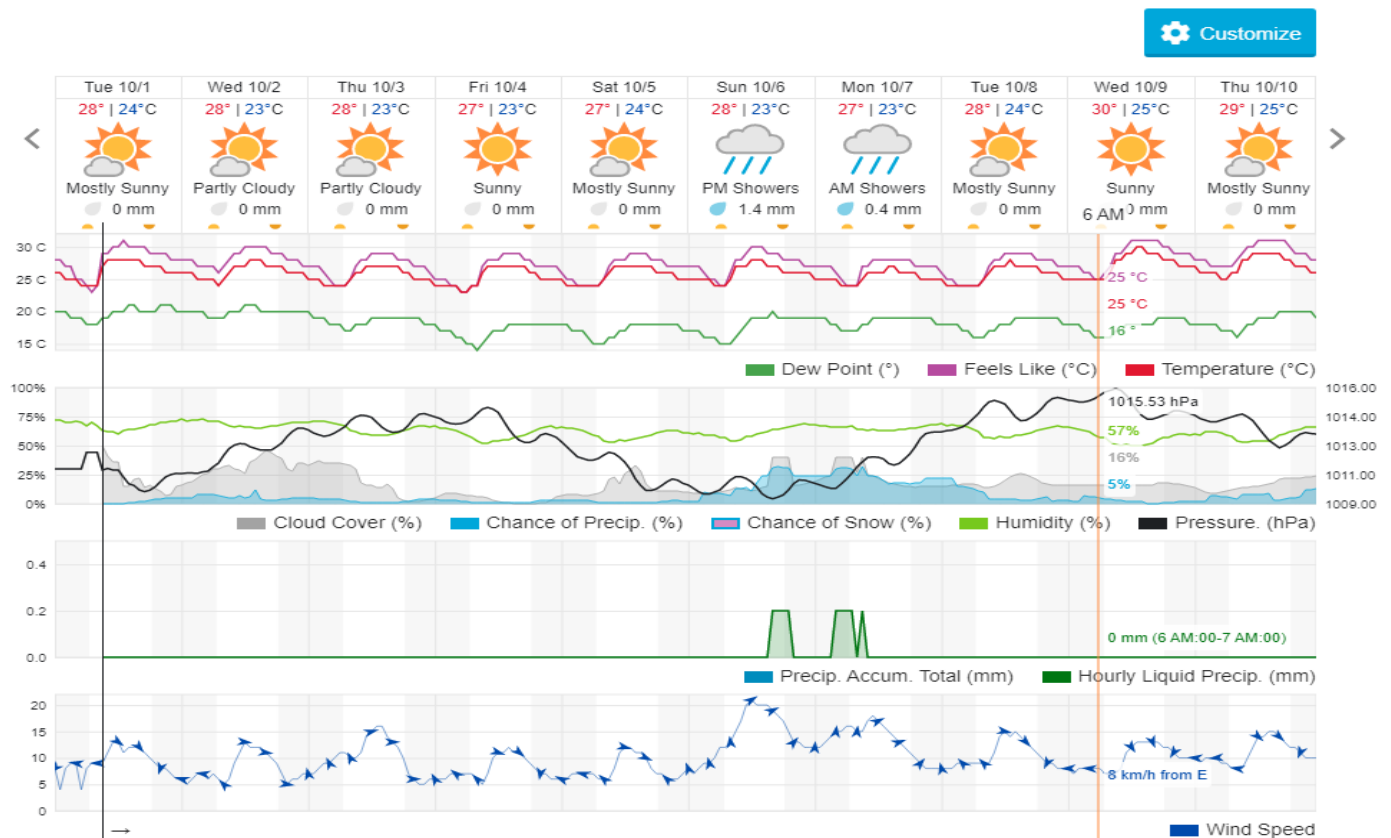

Beirut, Beirut Governorate, Lebanon

26° ACHRAFIEH, RIZK STATION | CHANGE

TODAY HOURLY 10-DAY CALENDAR HISTORY WUNDERMAP