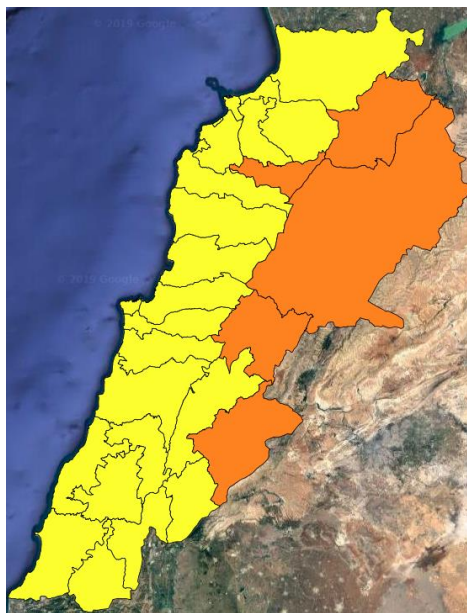

FIRE RISK INDEX

30 September 2019