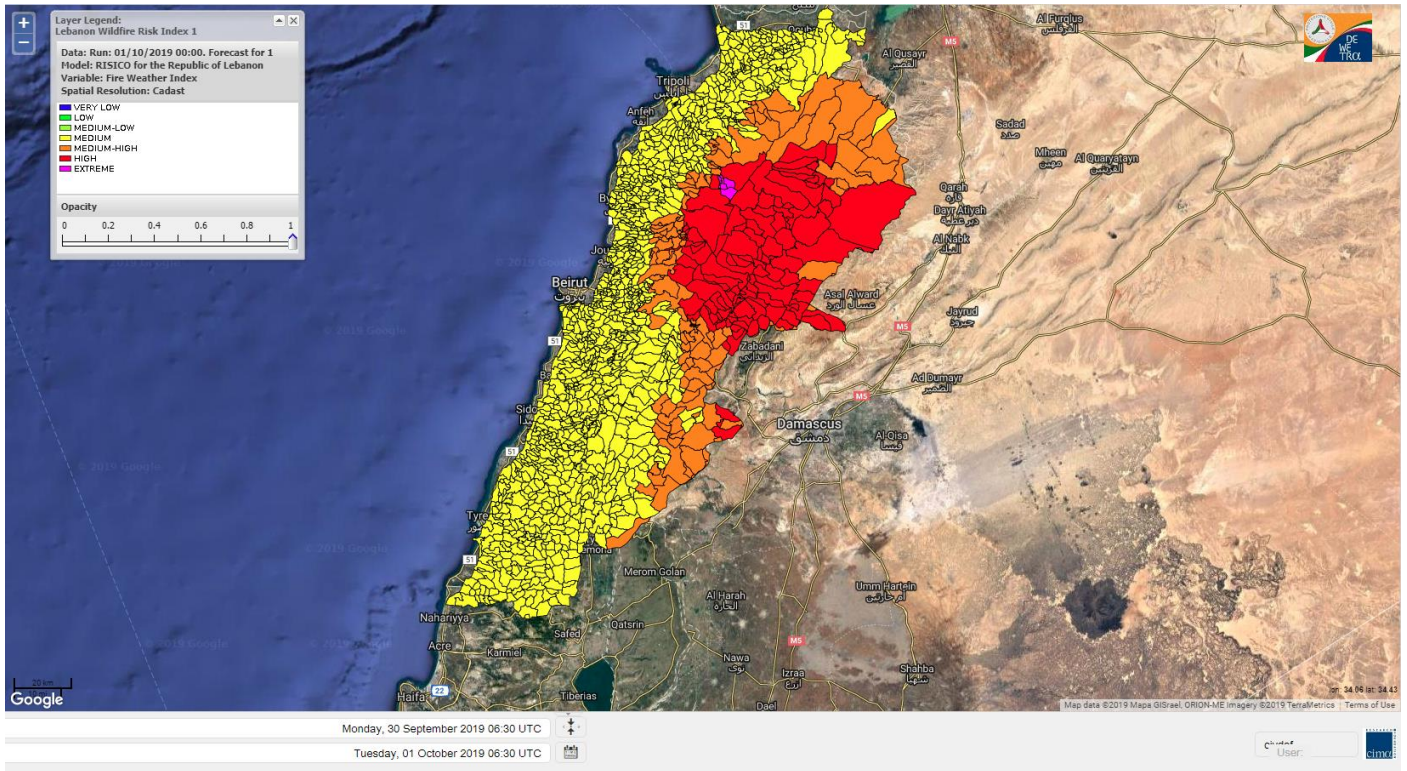

Lebanon for 1 October 2019