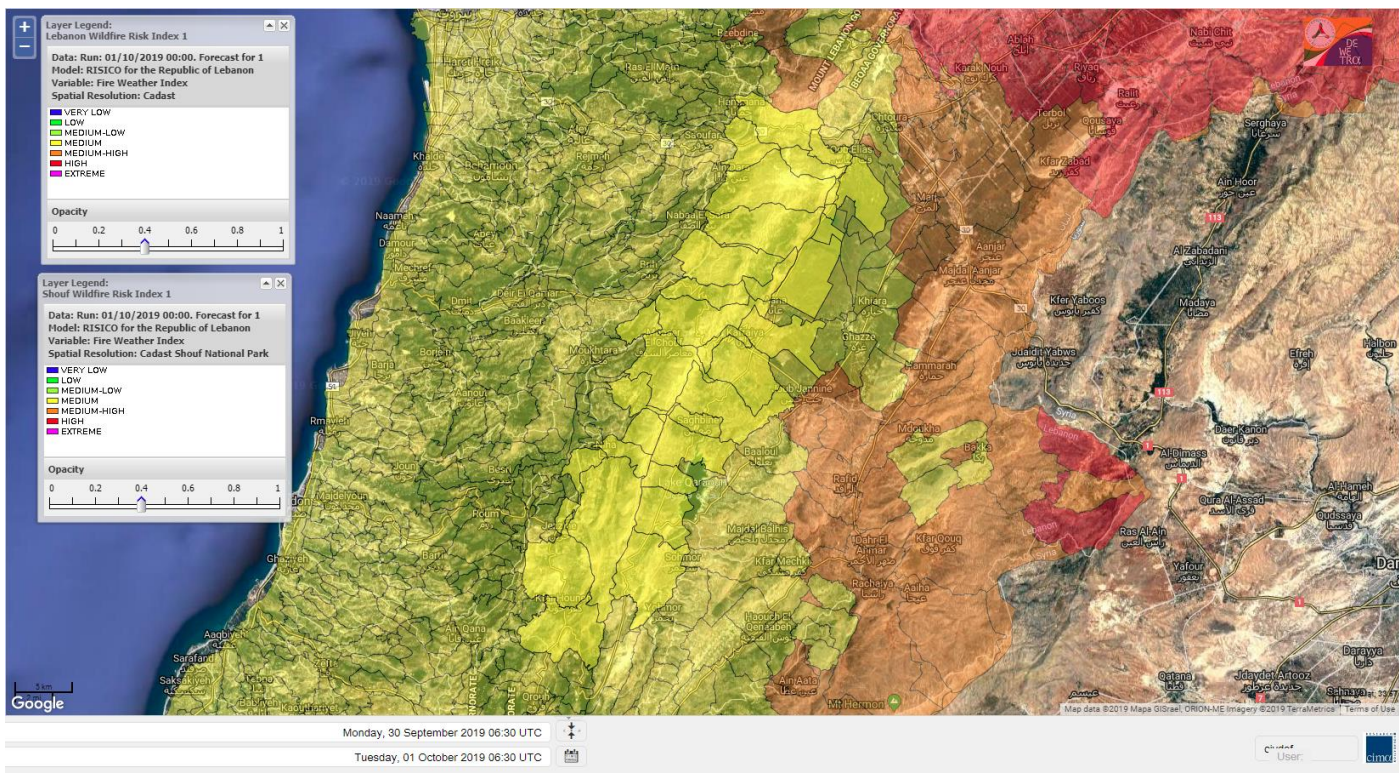

Shouf Biosphere Reserve Forecast for 1 October 2019