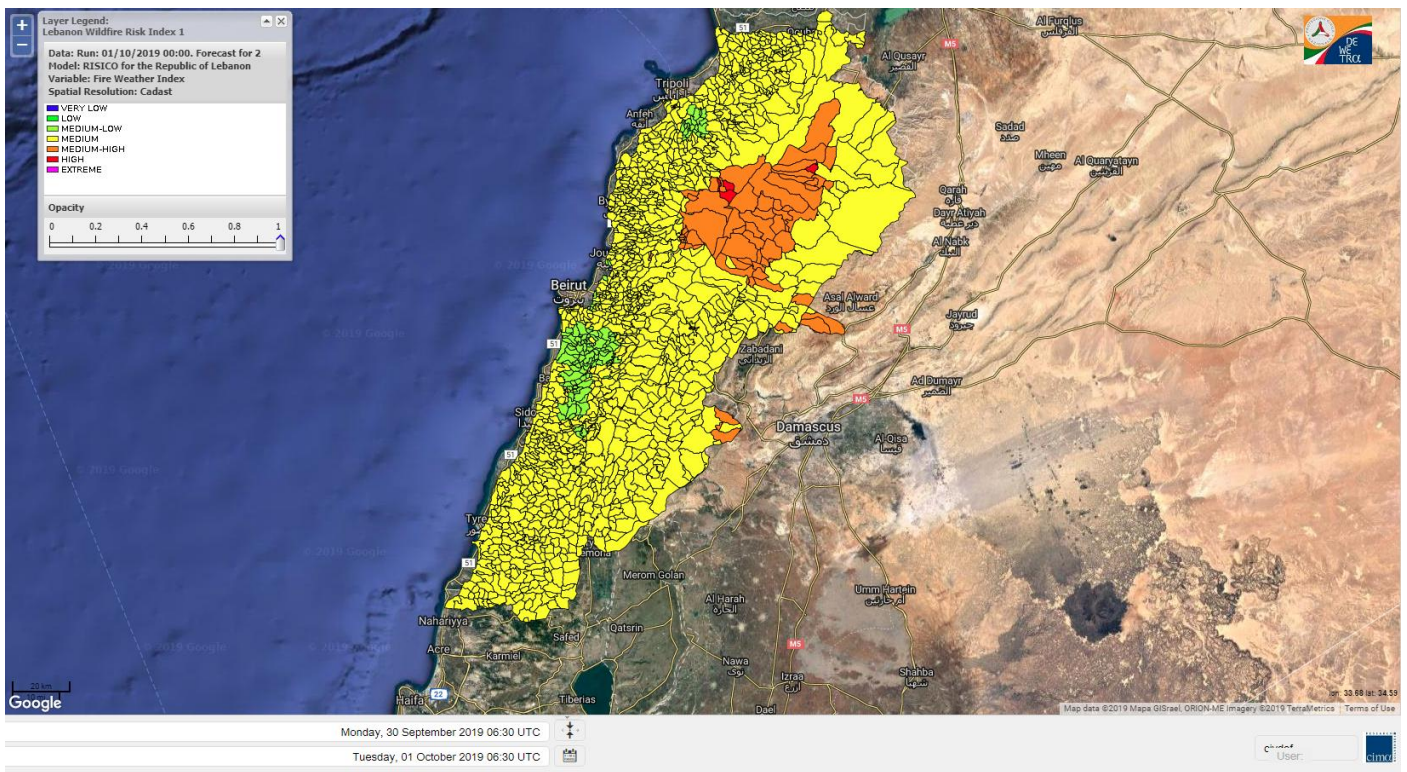

Lebanon for 2 October 2019