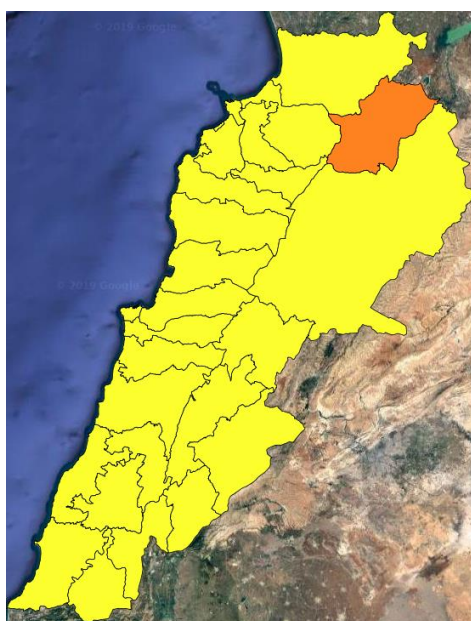

2 October 2019