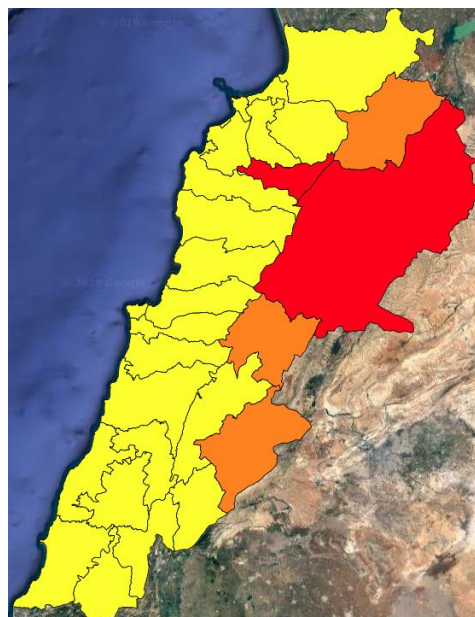

1 October 2019