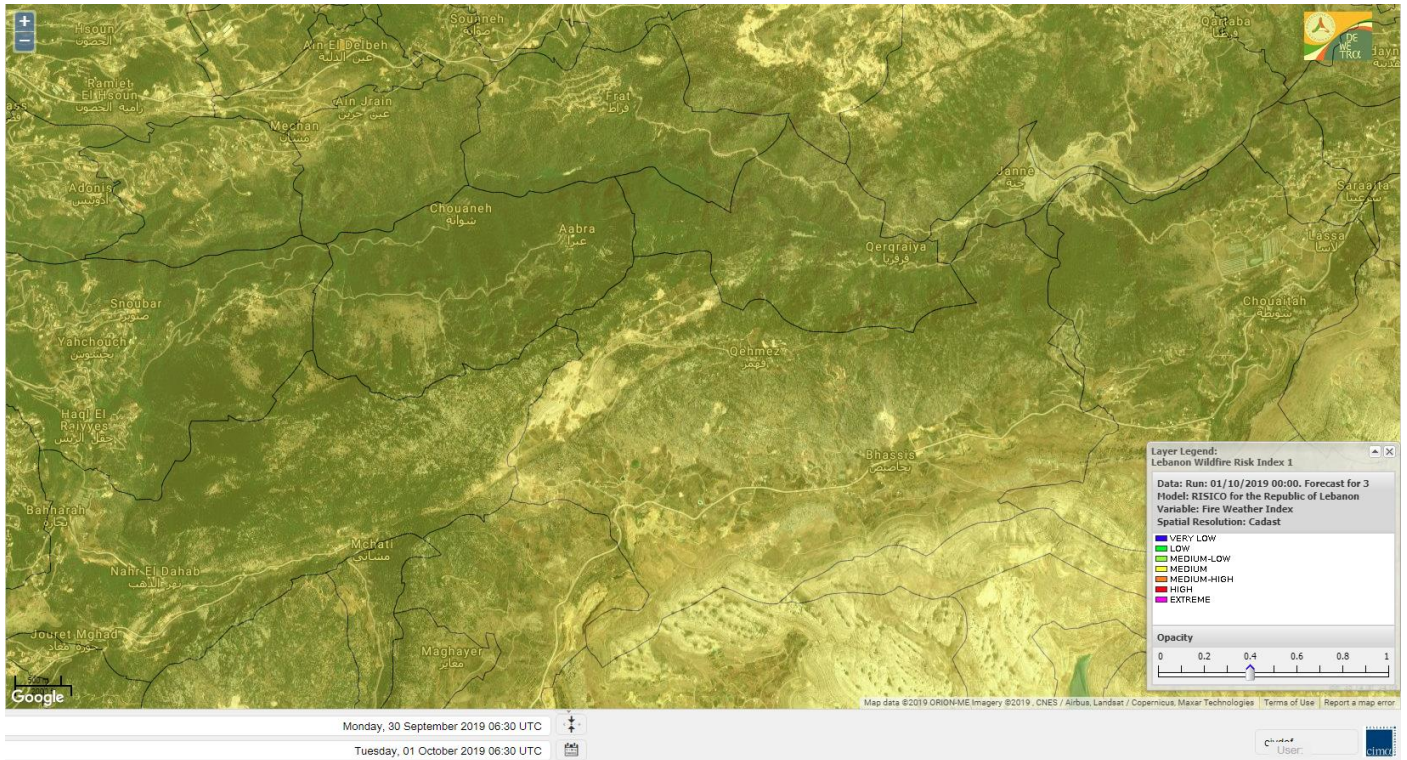

Jabal Moussa Reserve Forecast for 3 October 2019