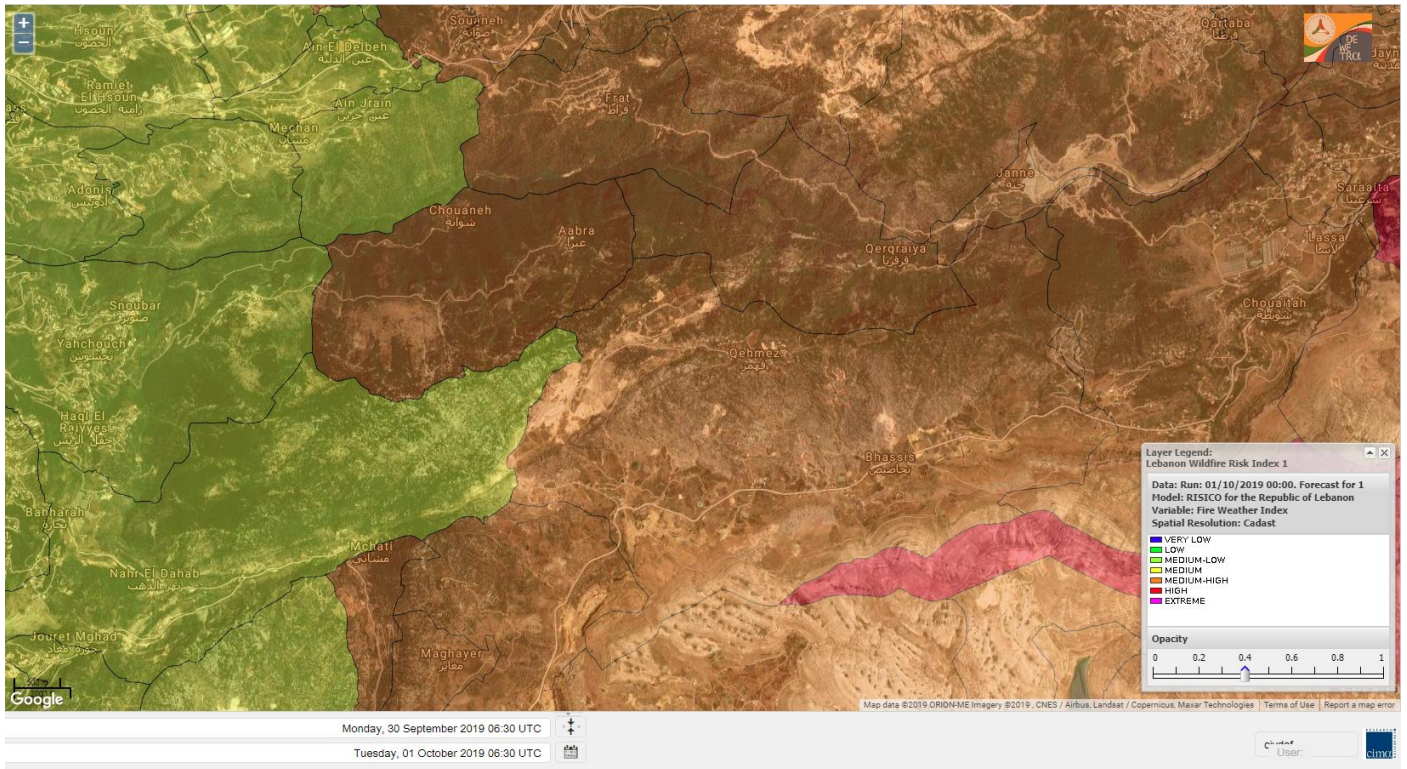

Jabal Moussa Reserve Forecast for 1 October 2019