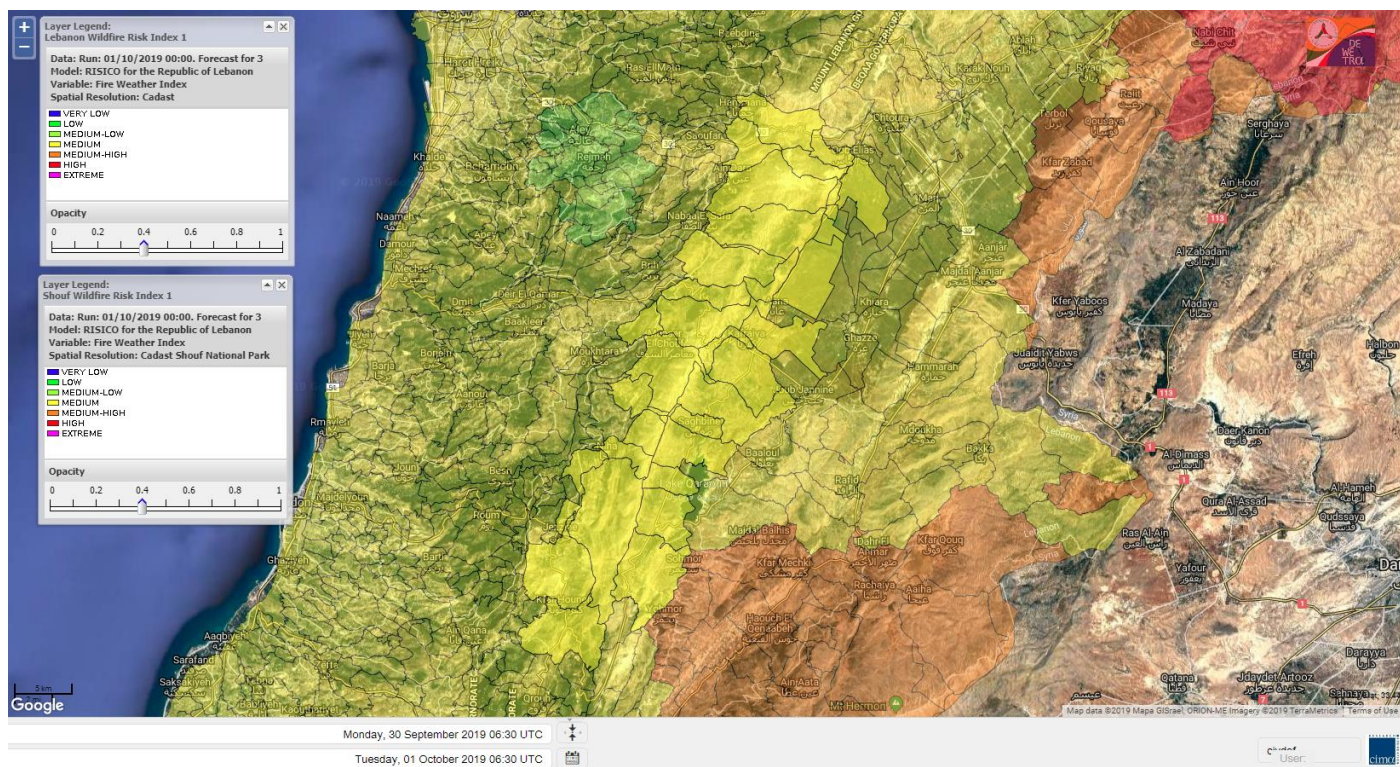

Shouf Biosphere Reserve Forecast for 3 October 2019