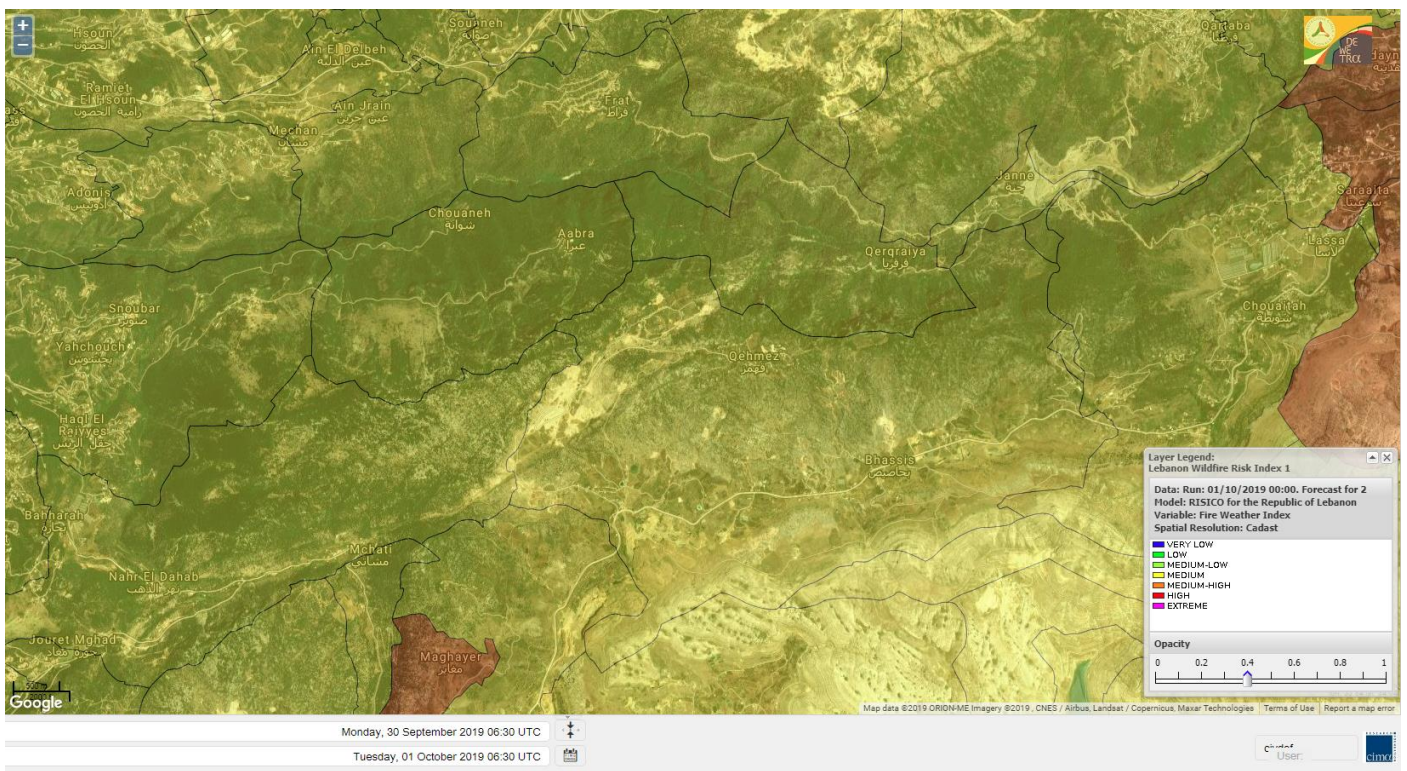

Jabal Moussa Reserve Forecast for 2 October 2019