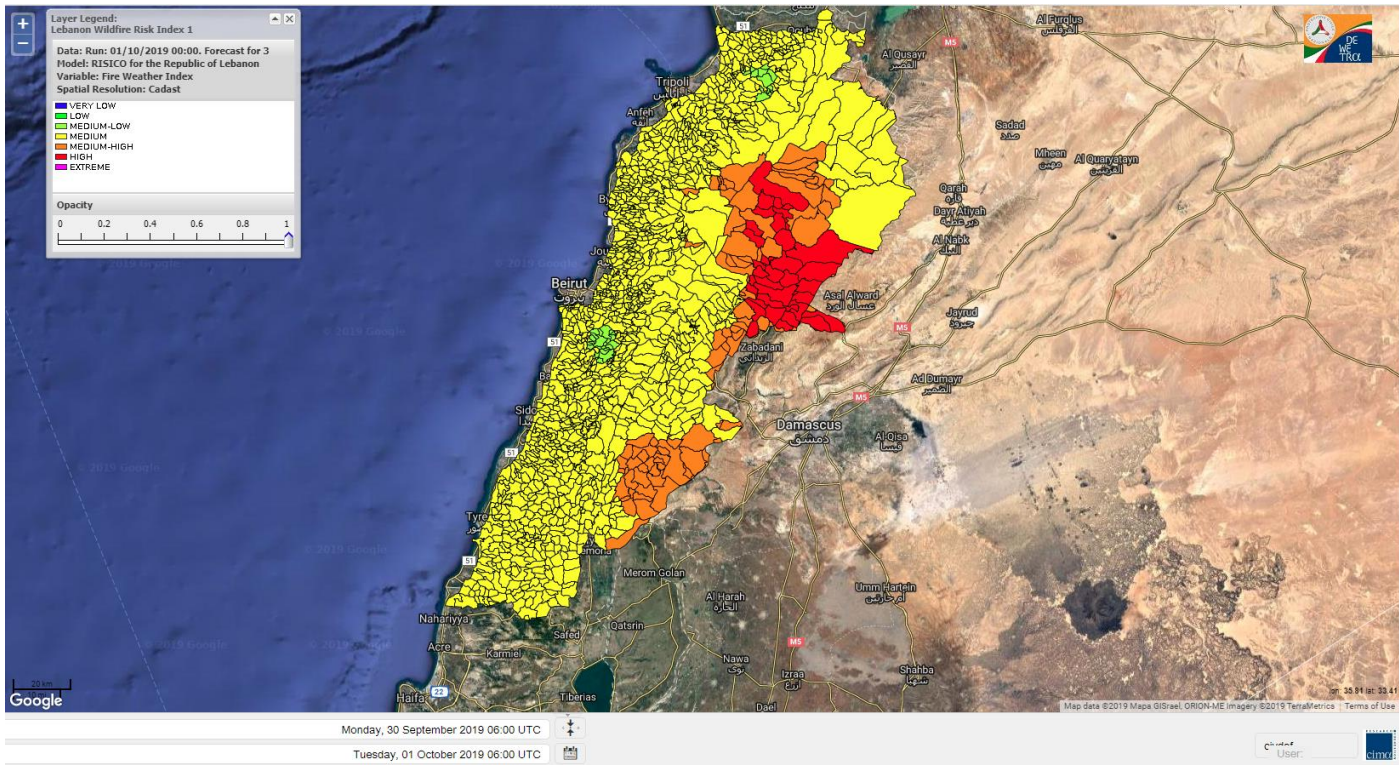

Lebanon for 3 October 2019