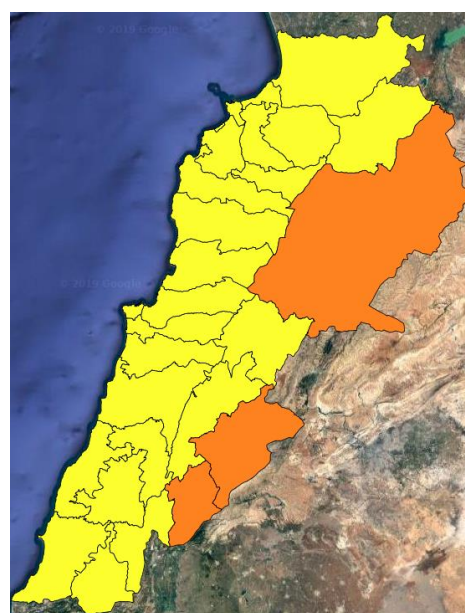

Beirut, 1 October 2019

FIRE RISK INDEX

30 September 2019

1 October 2019

2 October 2019

3 October 2019

Layer Legend:

Lebanon Wildfire Risk Index 1