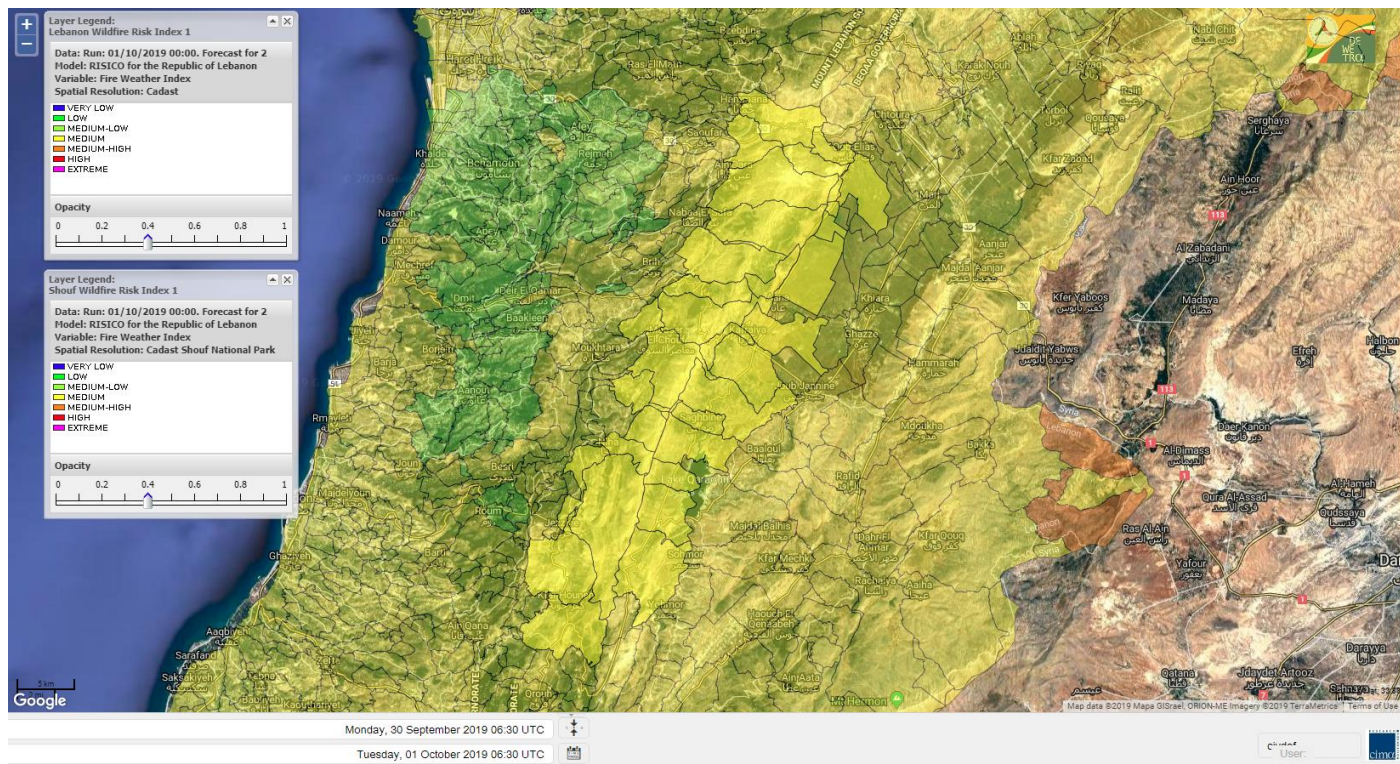

Shouf Biosphere Reserve Forecast for 2 October 2019