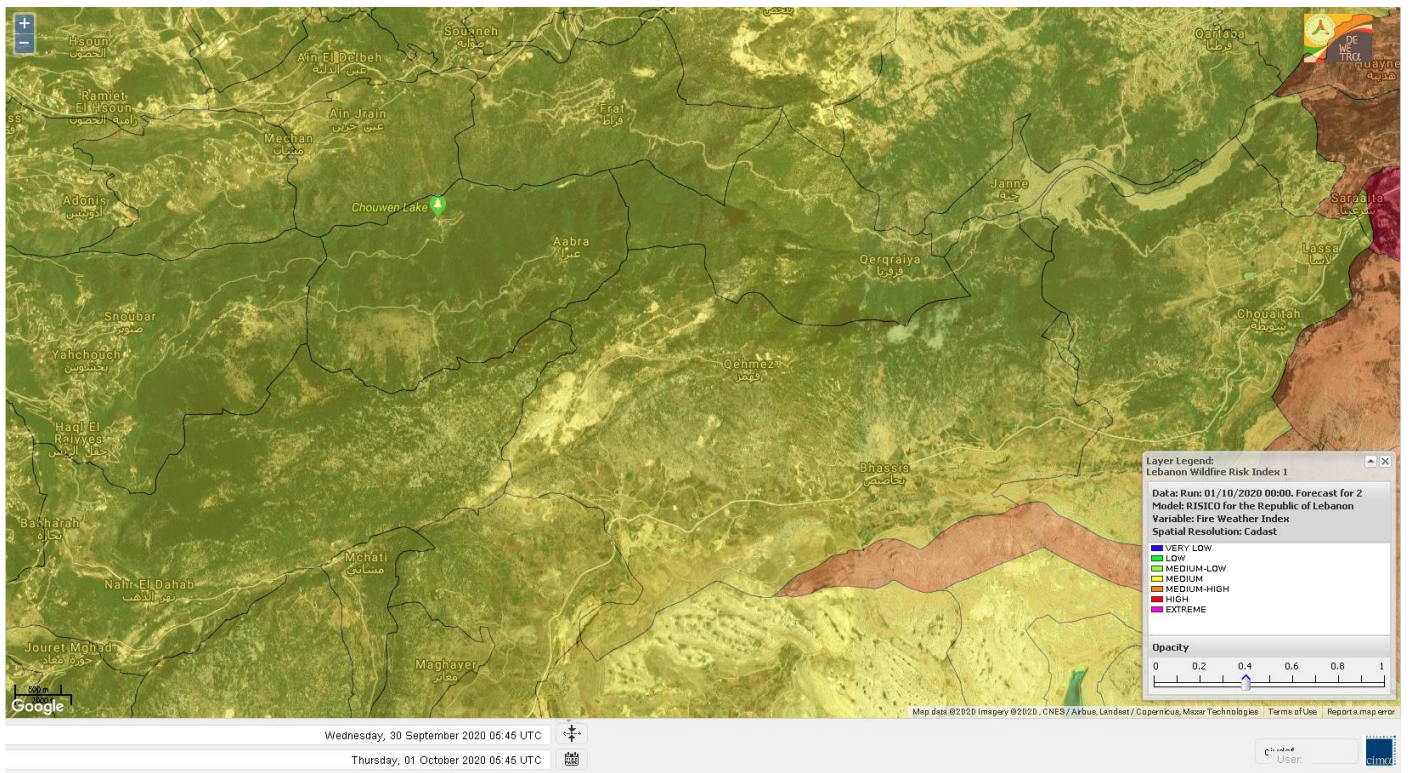

Jabal Moussa Reserve Forecast for 2 October 2020