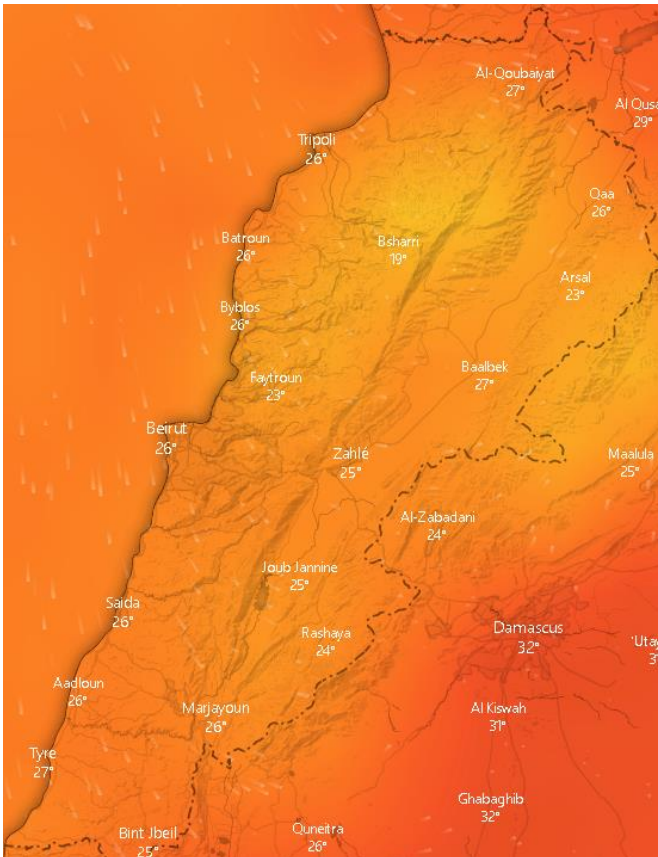

Lebanon for 3 October 2020