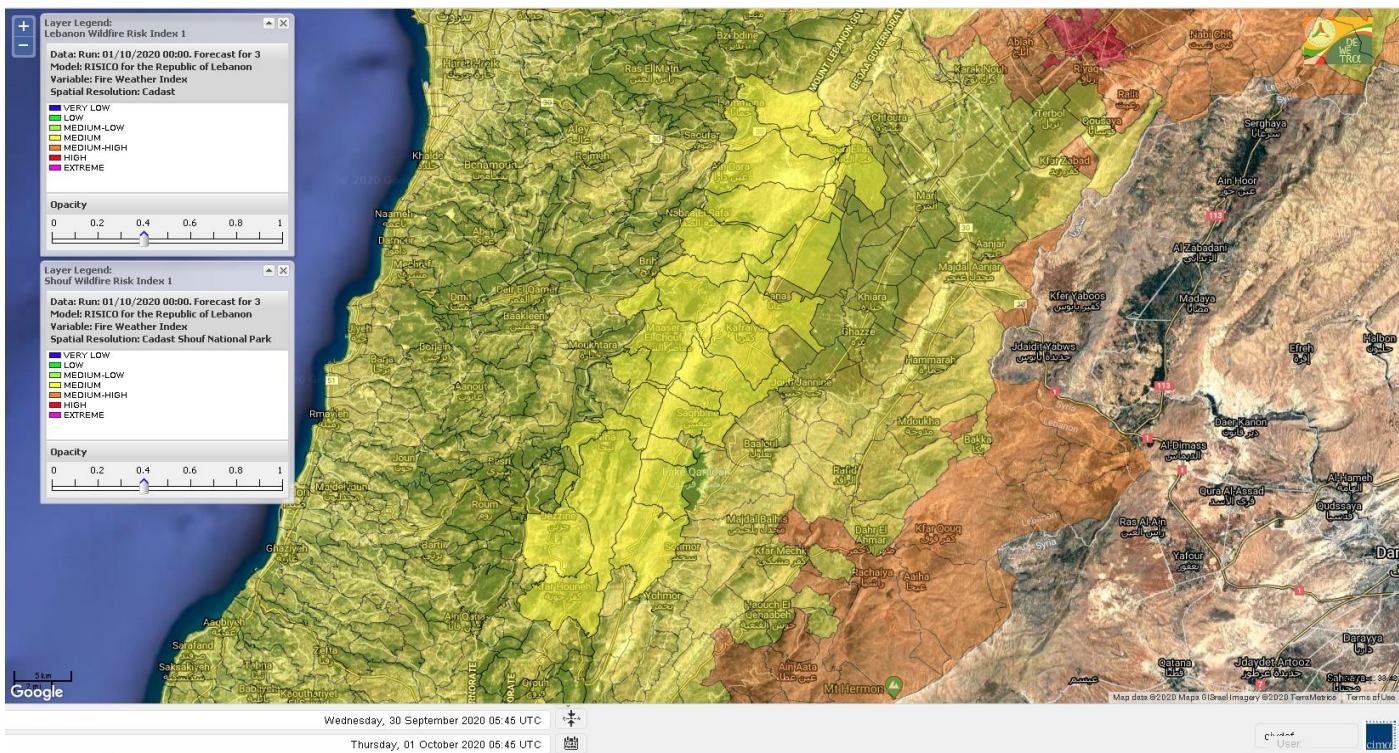

Shouf Biosphere Reserve Forecast for 3 October 2020