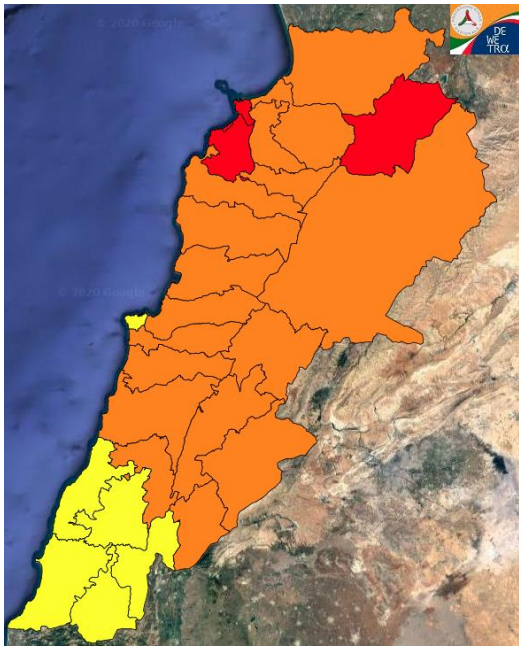

FIRE RISK INDEX

30 September 2020