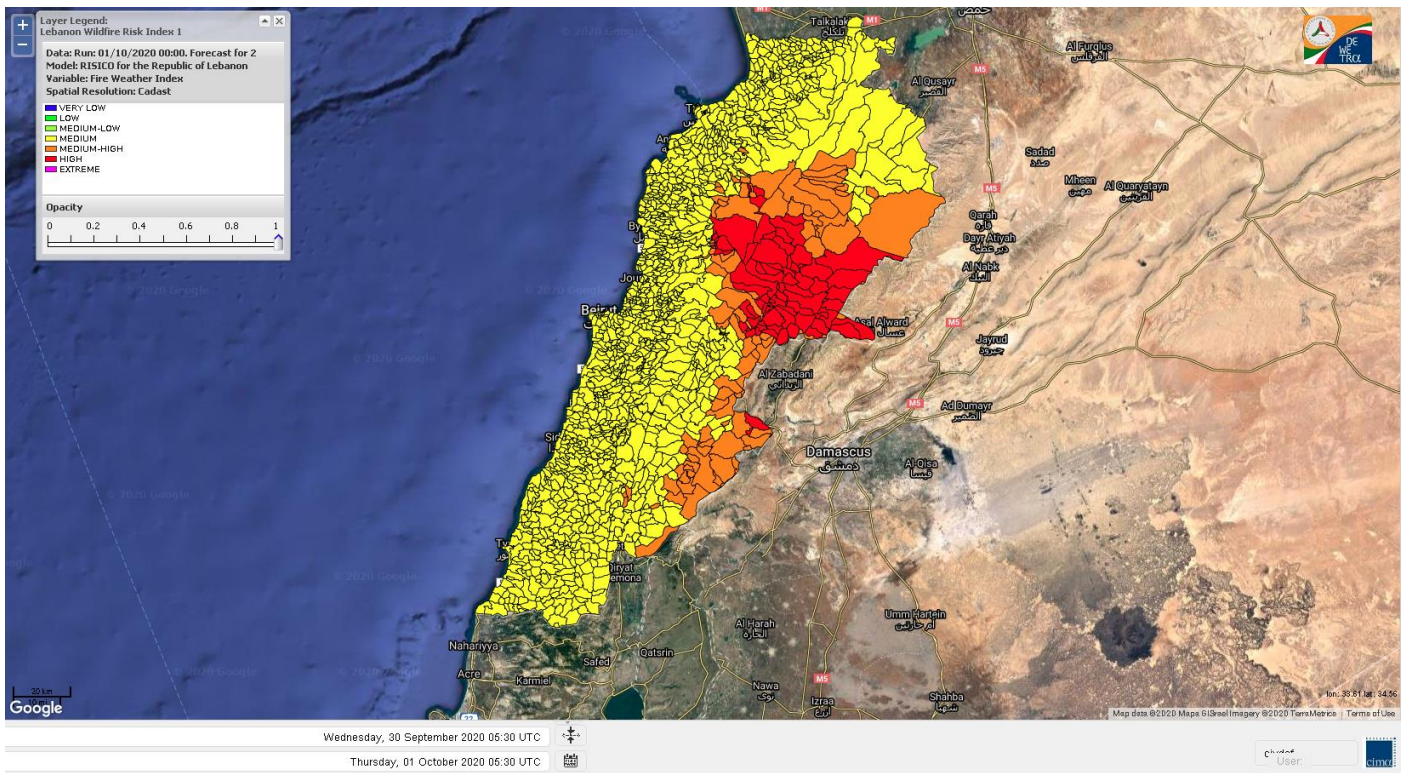

Lebanon for 2 October 2020