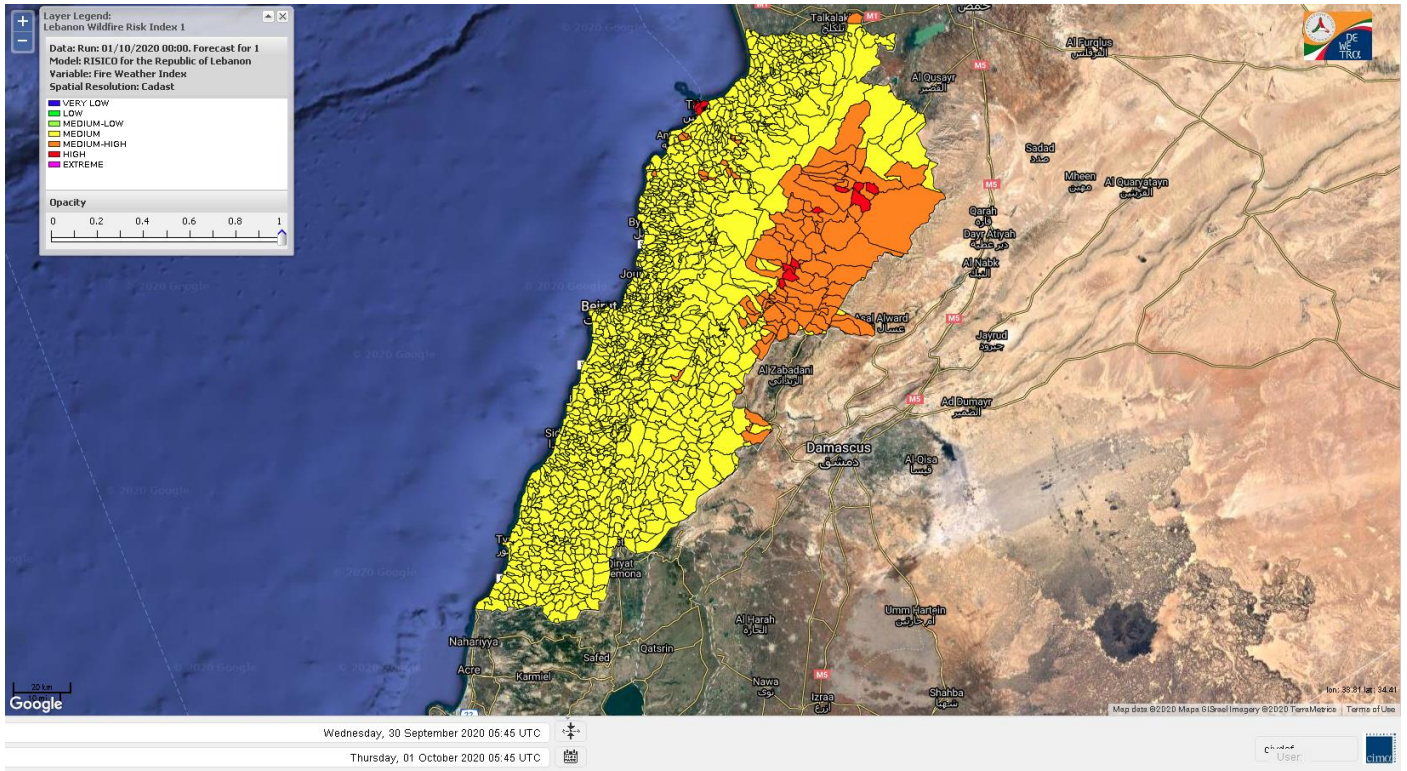

Lebanon for 1 October 2020