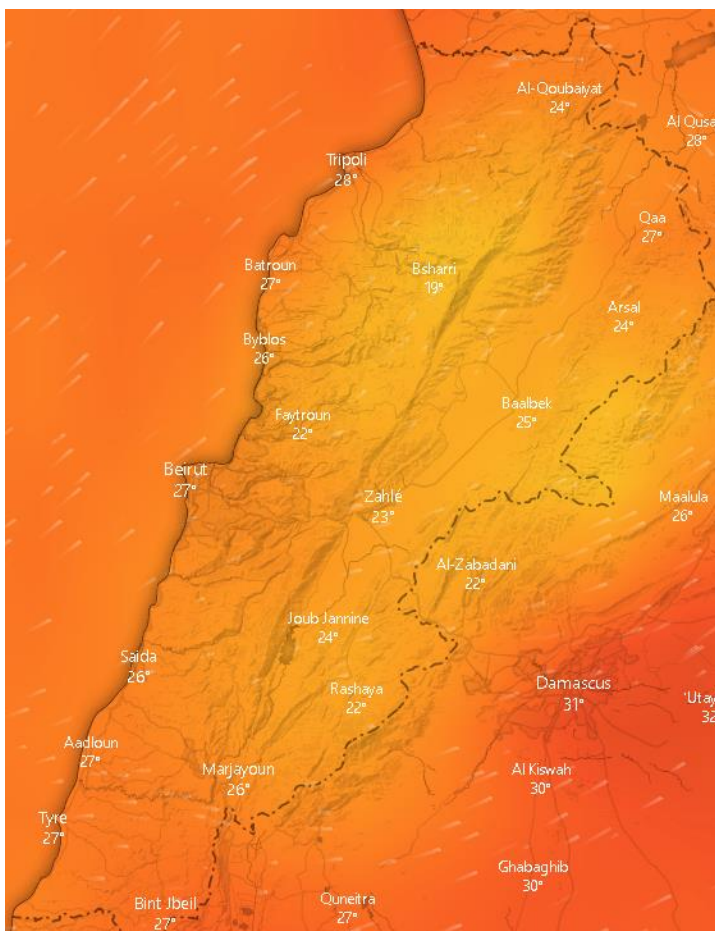

Lebanon for 1 October 2020