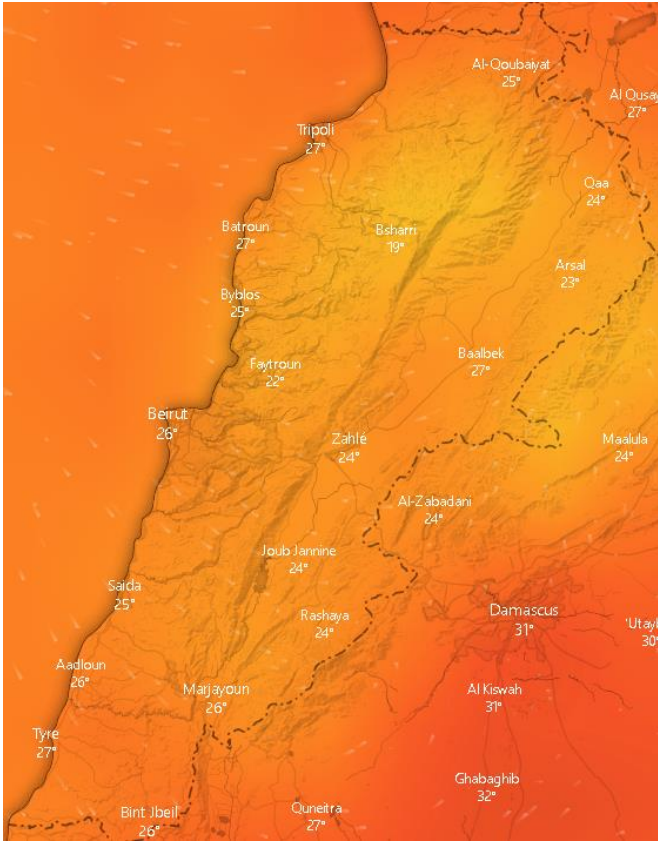

Lebanon for 2 October 2020