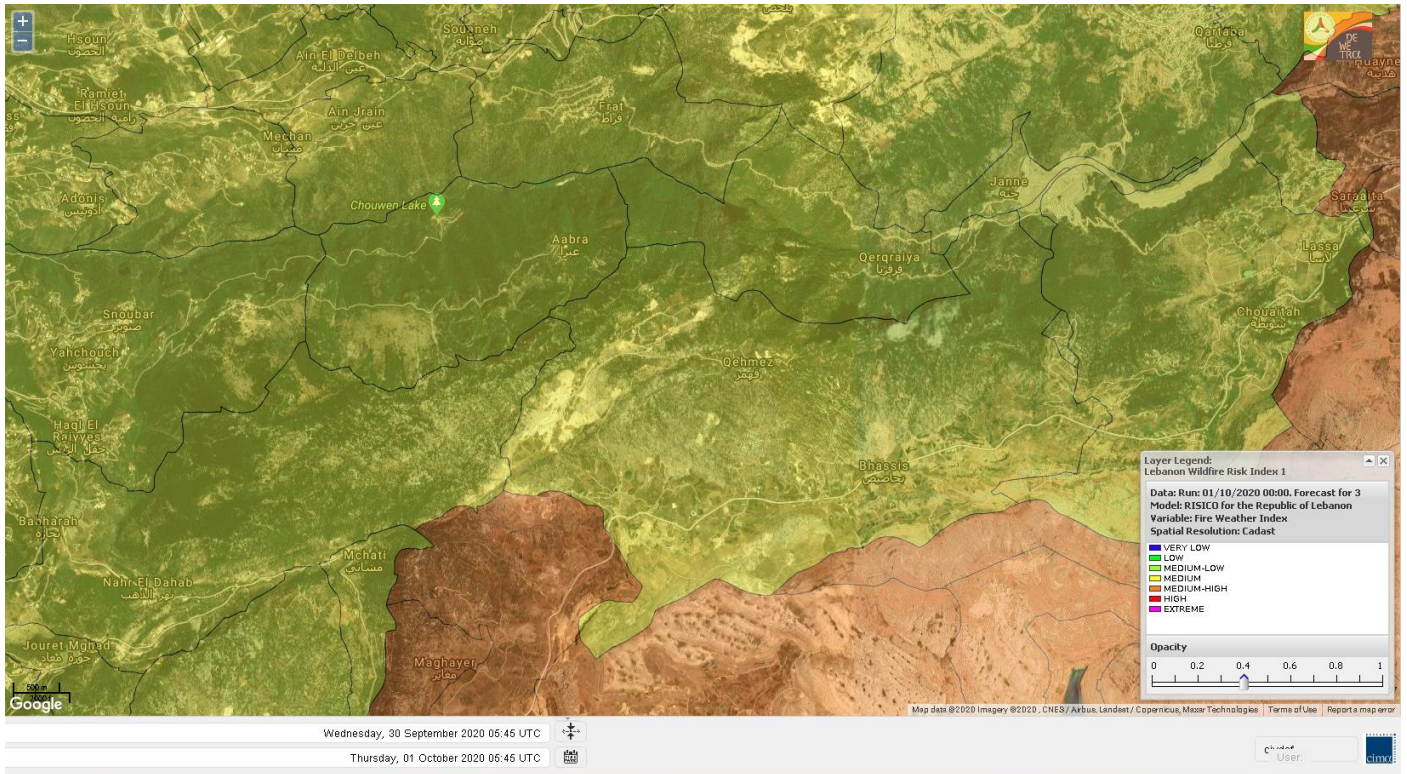

Jabal Moussa Reserve Forecast for 3 October 2020