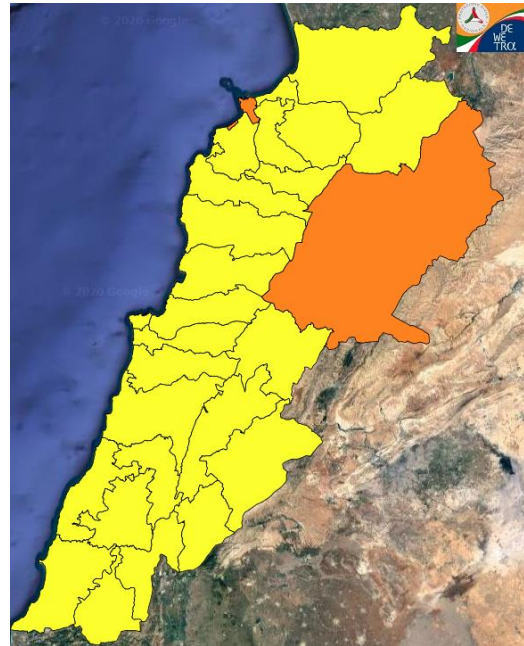

1 October 2020