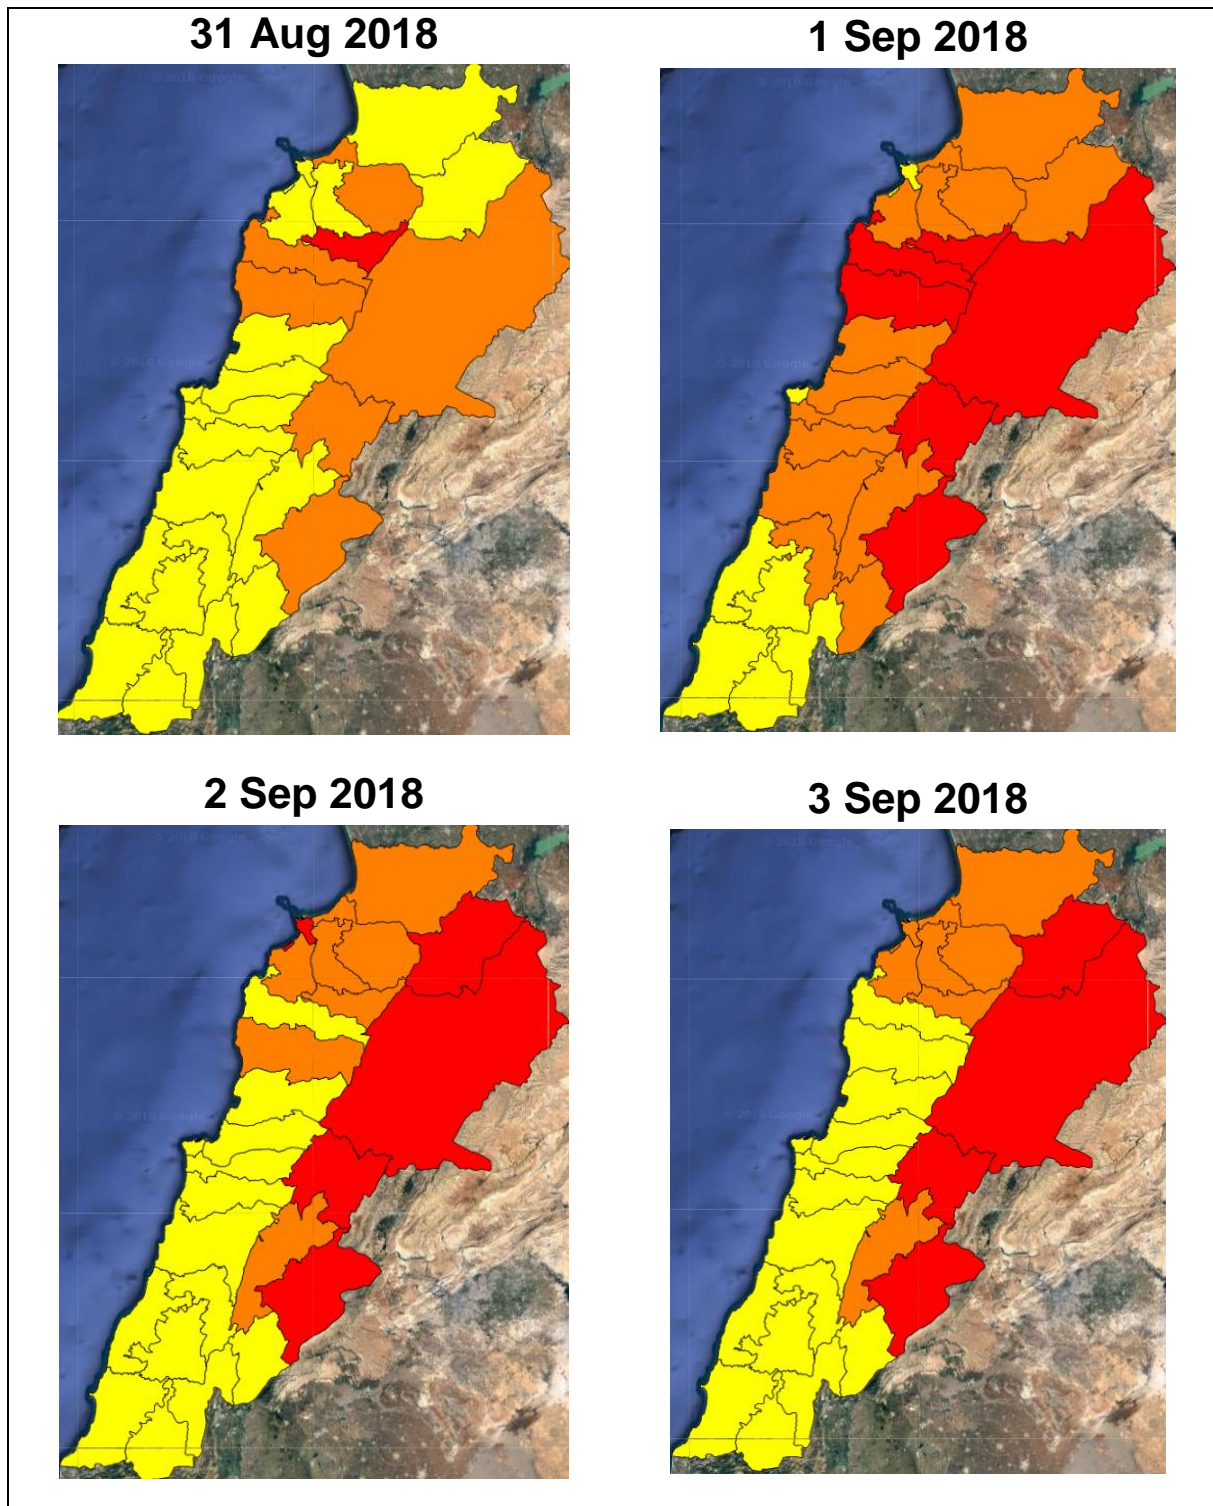

FIRE RISK INDEX

Layer Legend:
Lebanon Wildfire Risk Index 1

Data: Run: 01/09/2018 00:00. Forecast for 1
Model: RISICO for the Republic of Lebanon
Variable: Fire Weather Index
Spatial Resolution: Caza

- VERY LOW
- LOW
- MEDIUM-LOW
- MEDIUM
- MEDIUM-HIGH
- HIGH
- EXTREME