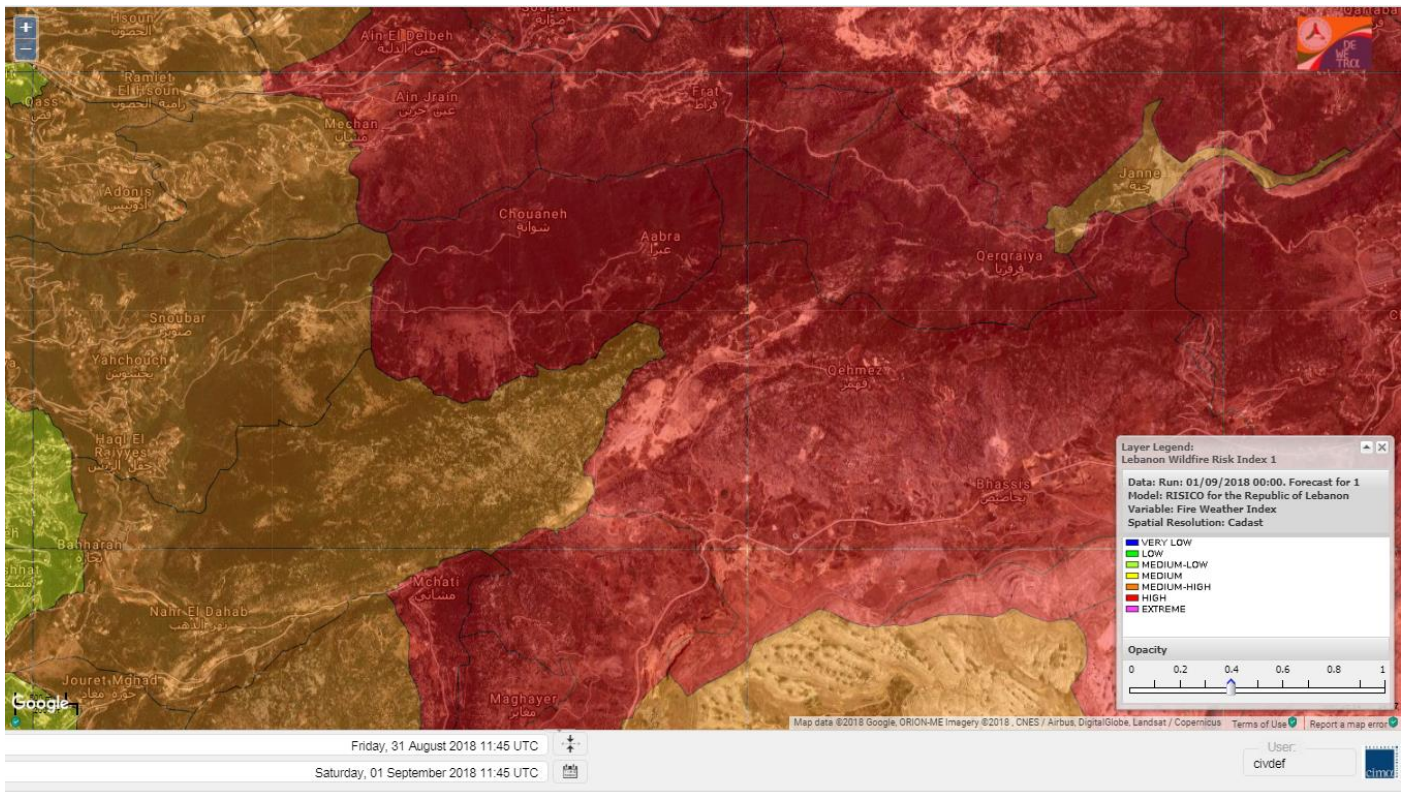

Shouf Biosphere Reserve Forecast for 1 Sep 2018

Shouf Biosphere Reserve Forecast for 2 Sep 2018

Shouf Biosphere Reserve Forecast for 3 Sep 2018

Jabal Moussa Reserve Forecast for 1 Sep 2018

Jabal Moussa Reserve Forecast for 2 Sep 2018