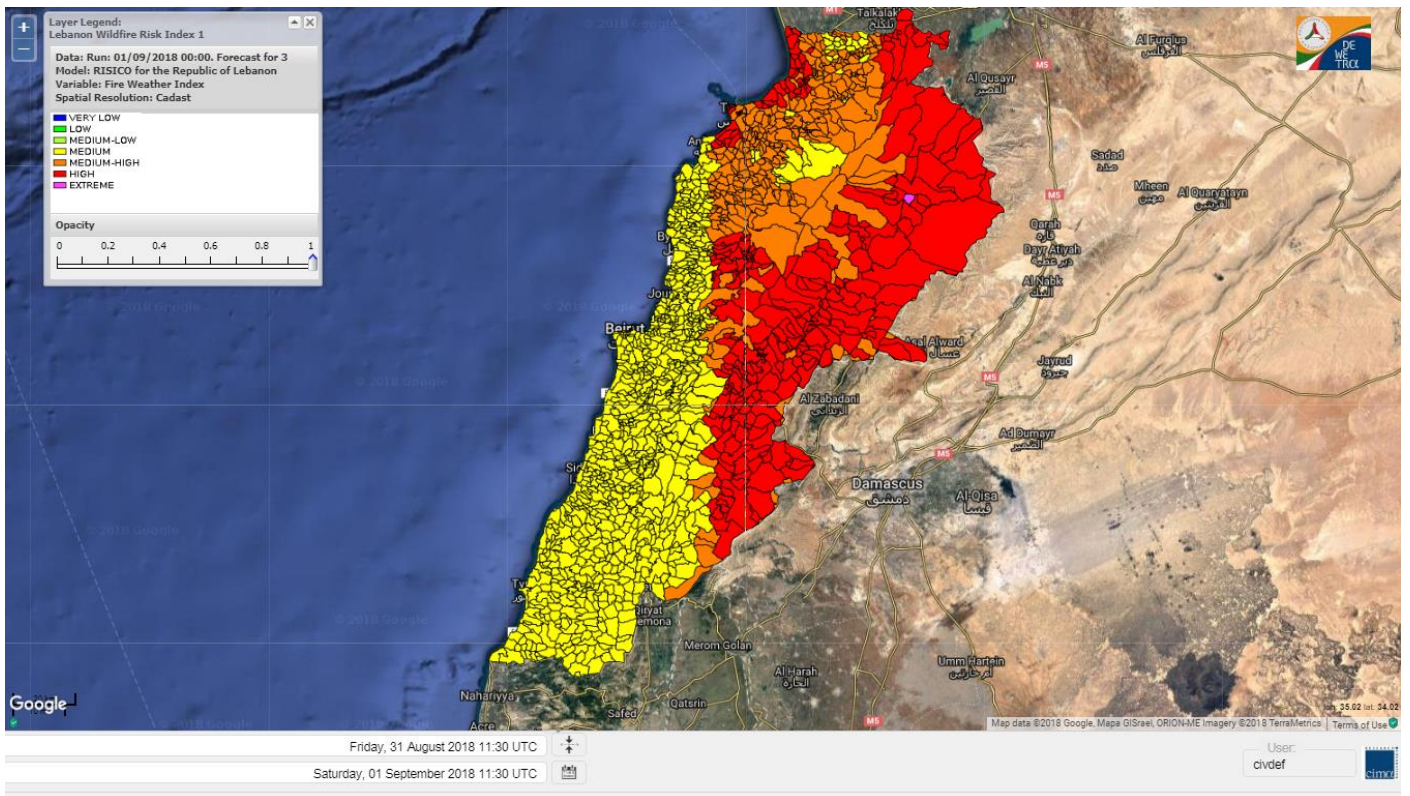

Lebanon for 3 Sep 2018