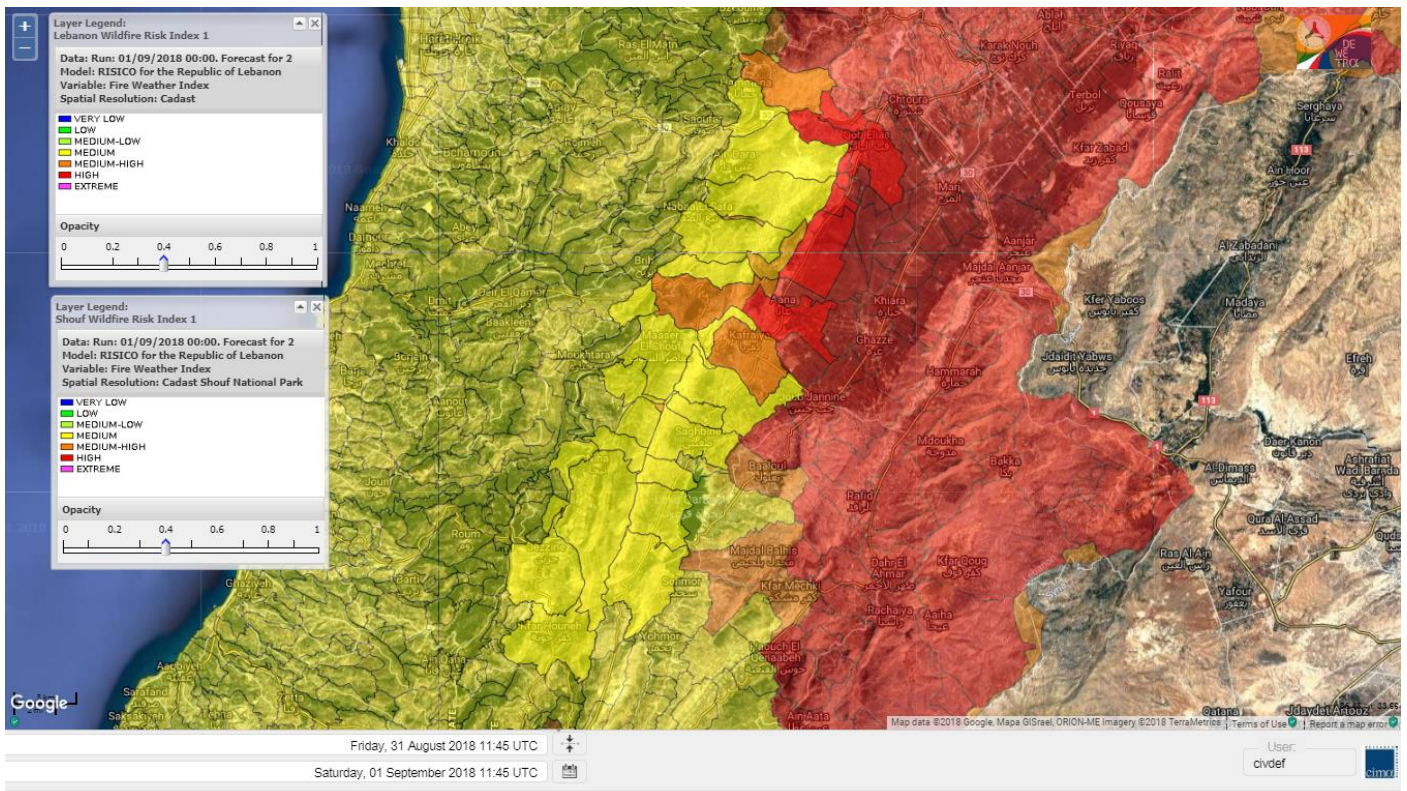

Shouf Biosphere Reserve Forecast for 2 Sep 2018