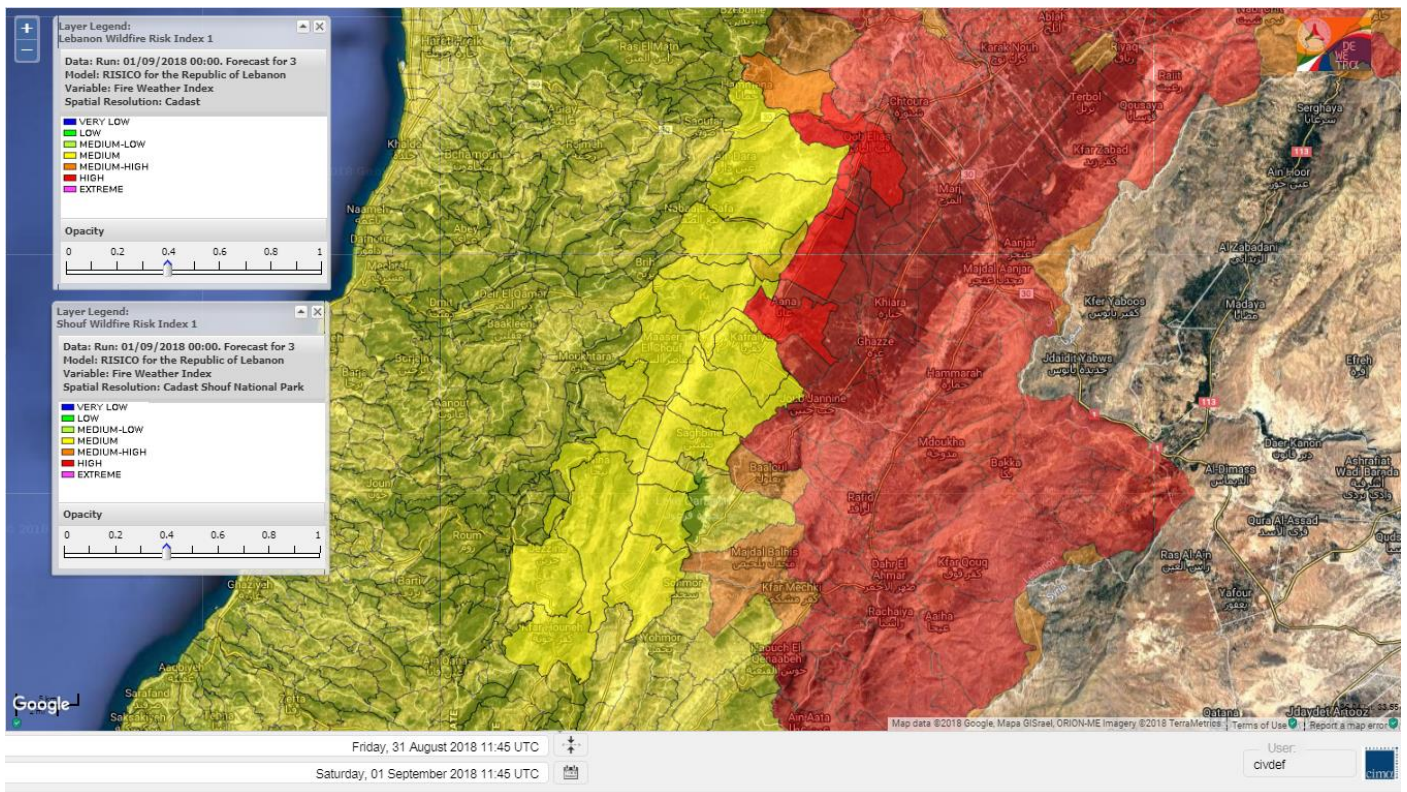

Shouf Biosphere Reserve Forecast for 3 Sep 2018