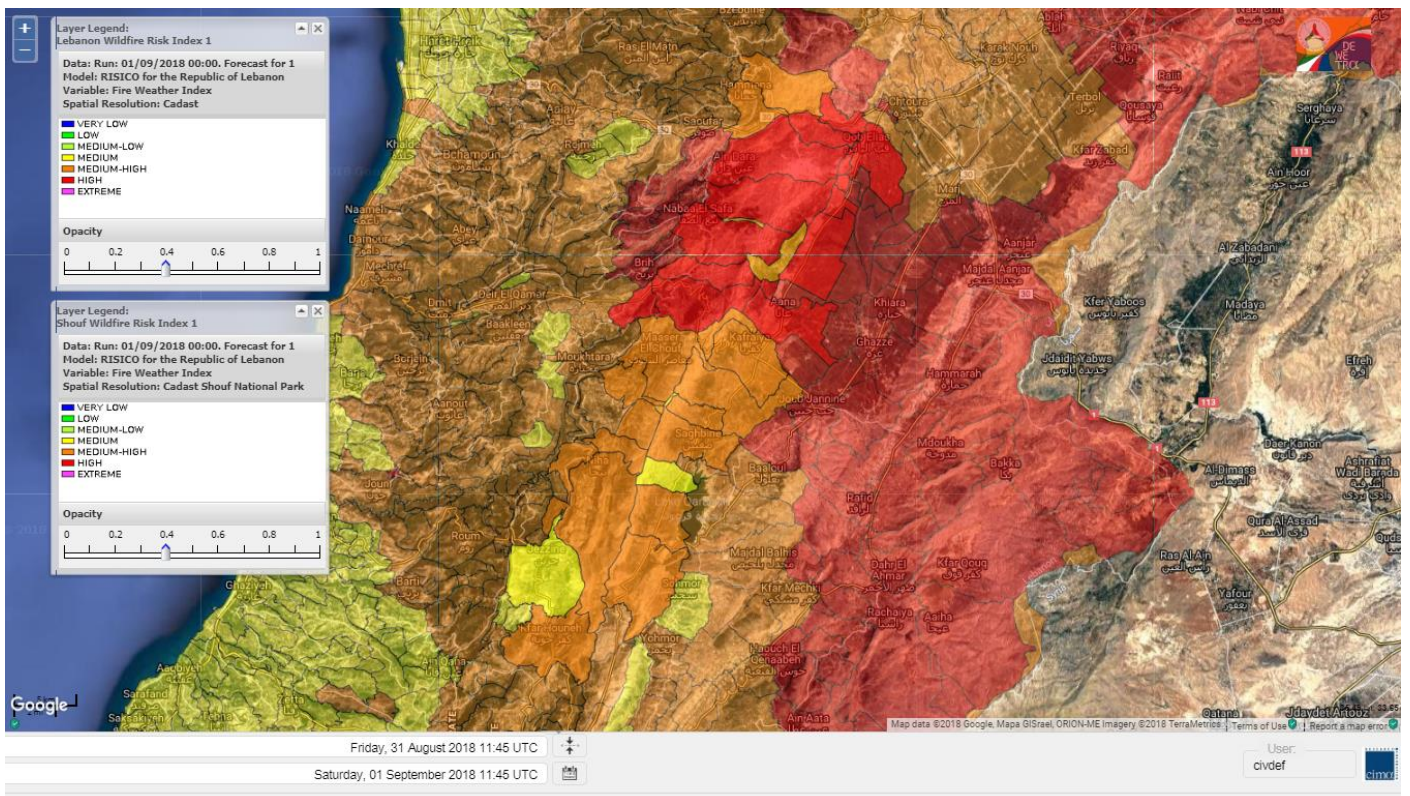

Shouf Biosphere Reserve Forecast for 1 Sep 2018