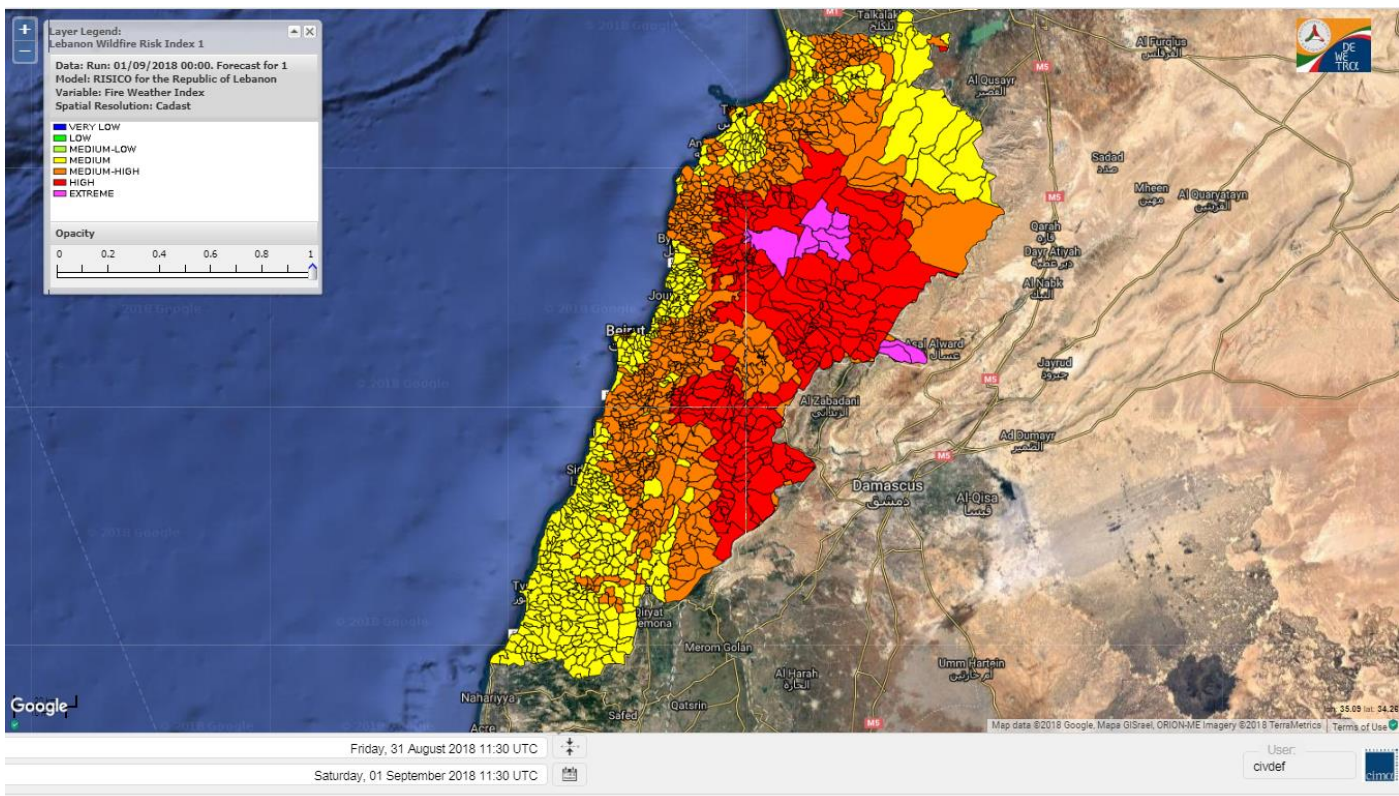

Lebanon for 1 Sep 2018