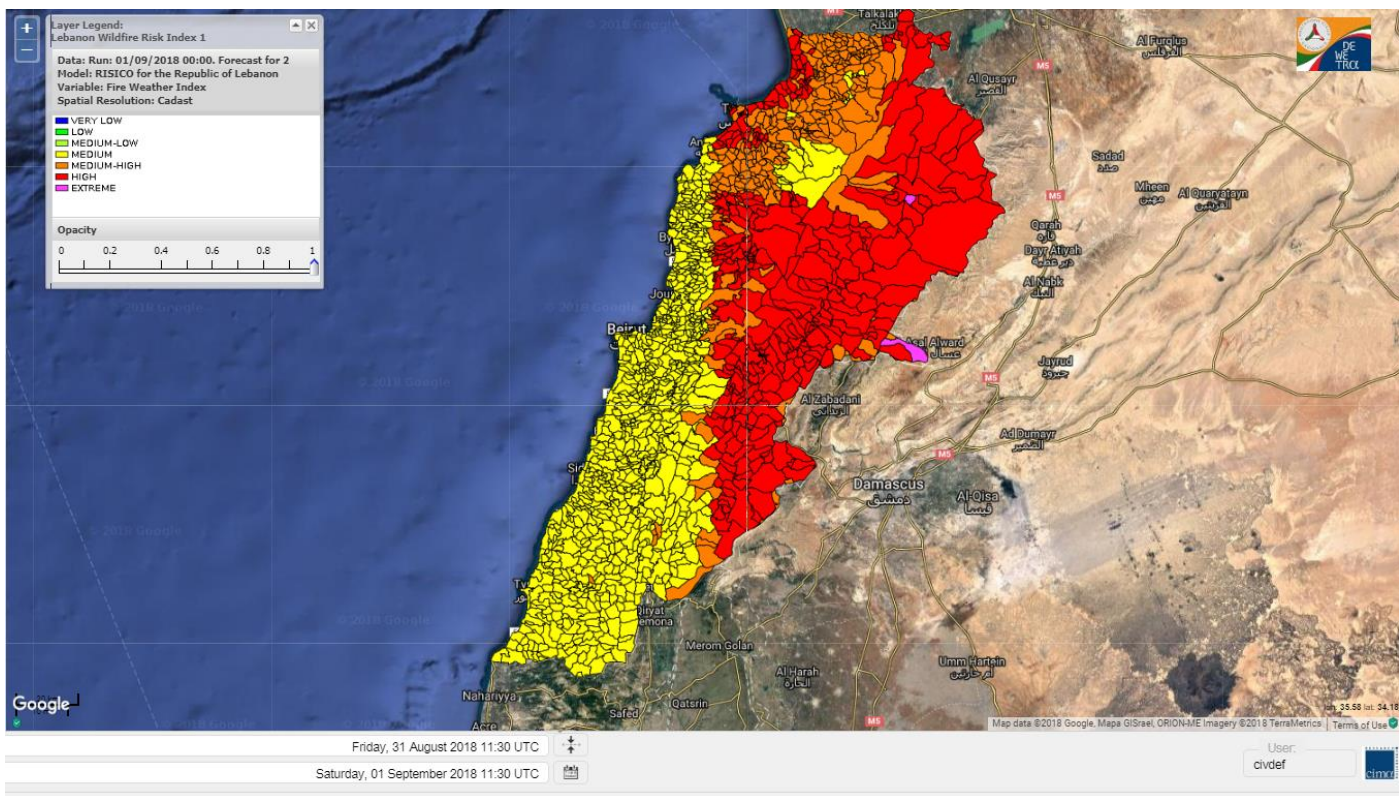

Lebanon for 2 Sep 2018