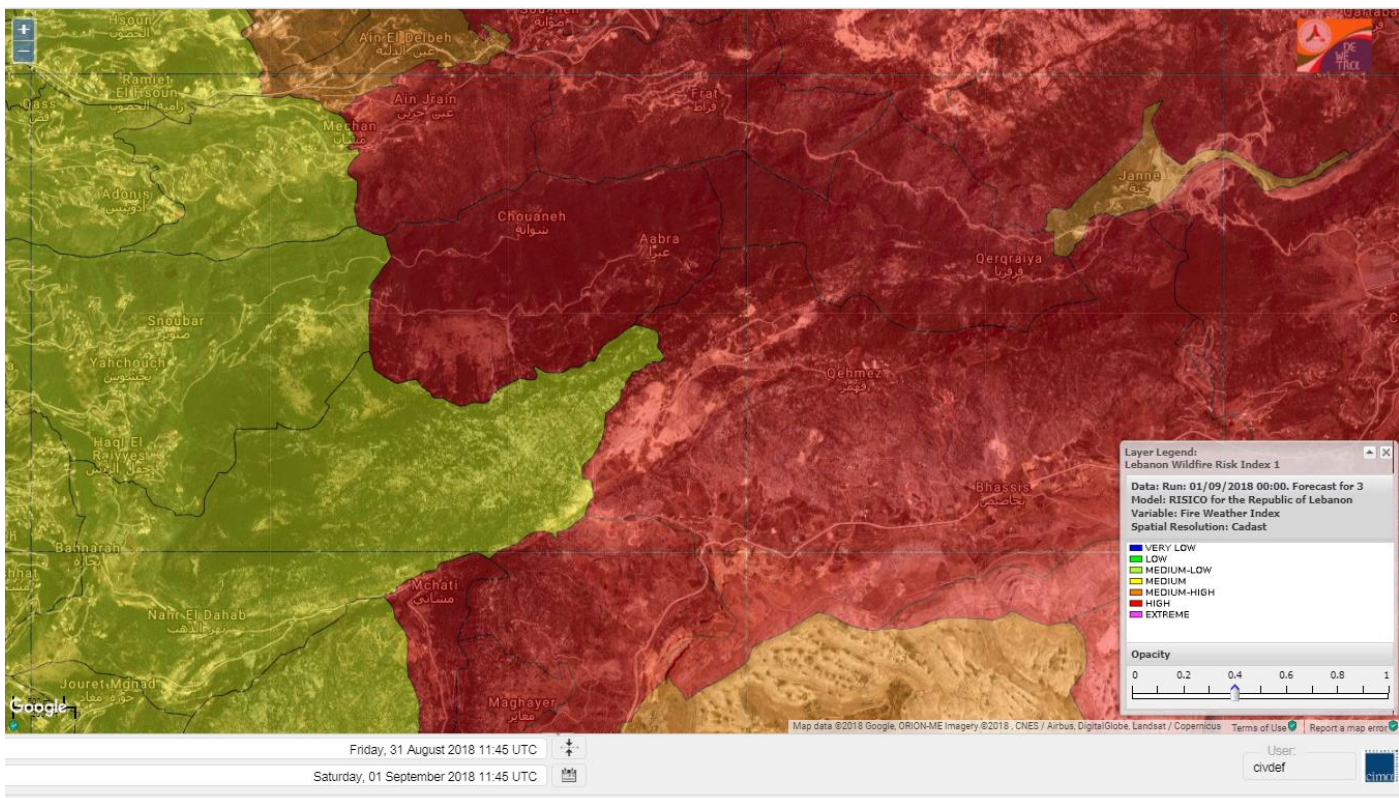

Jabal Moussa Reserve Forecast for 3 Sep 2018