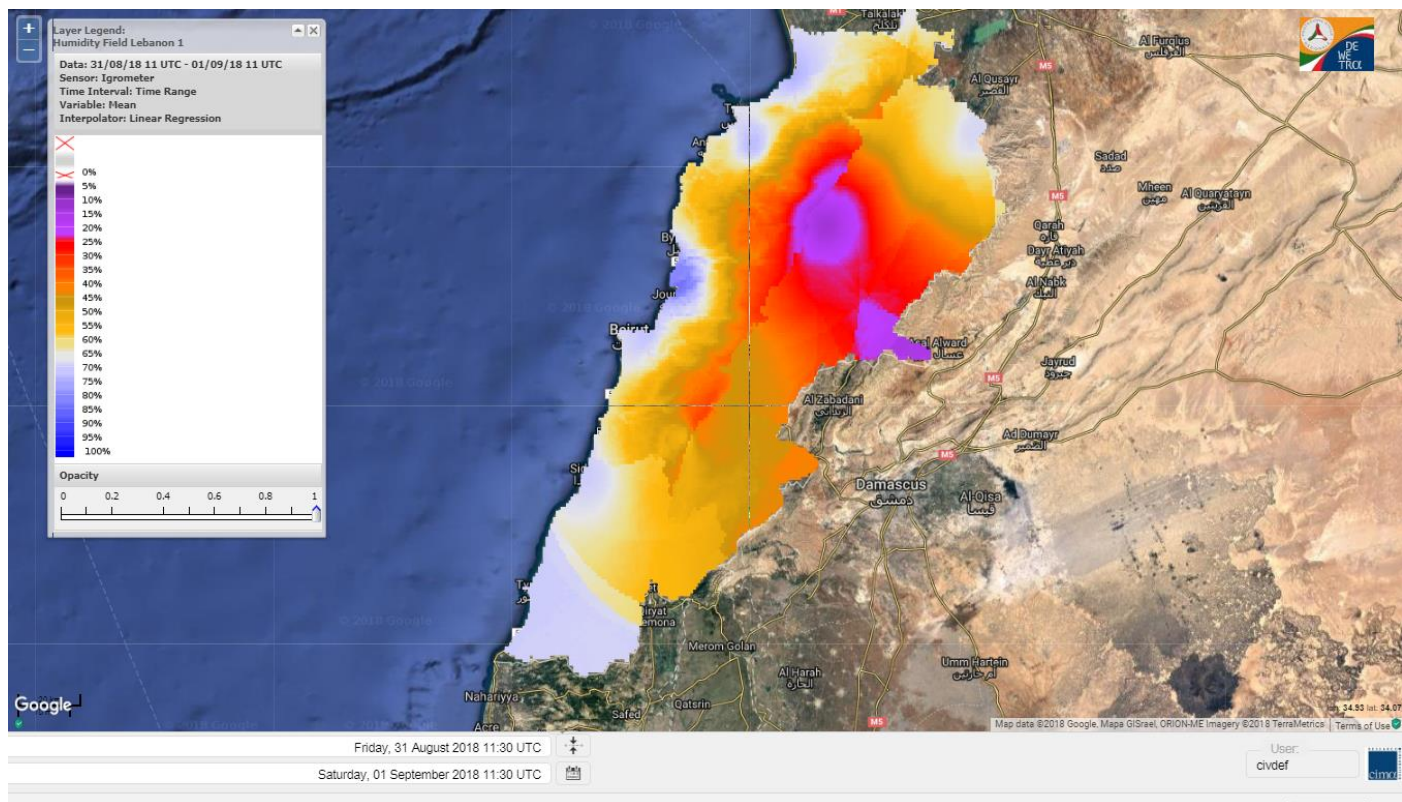

Lebanon humidity for 1 Sep 2018