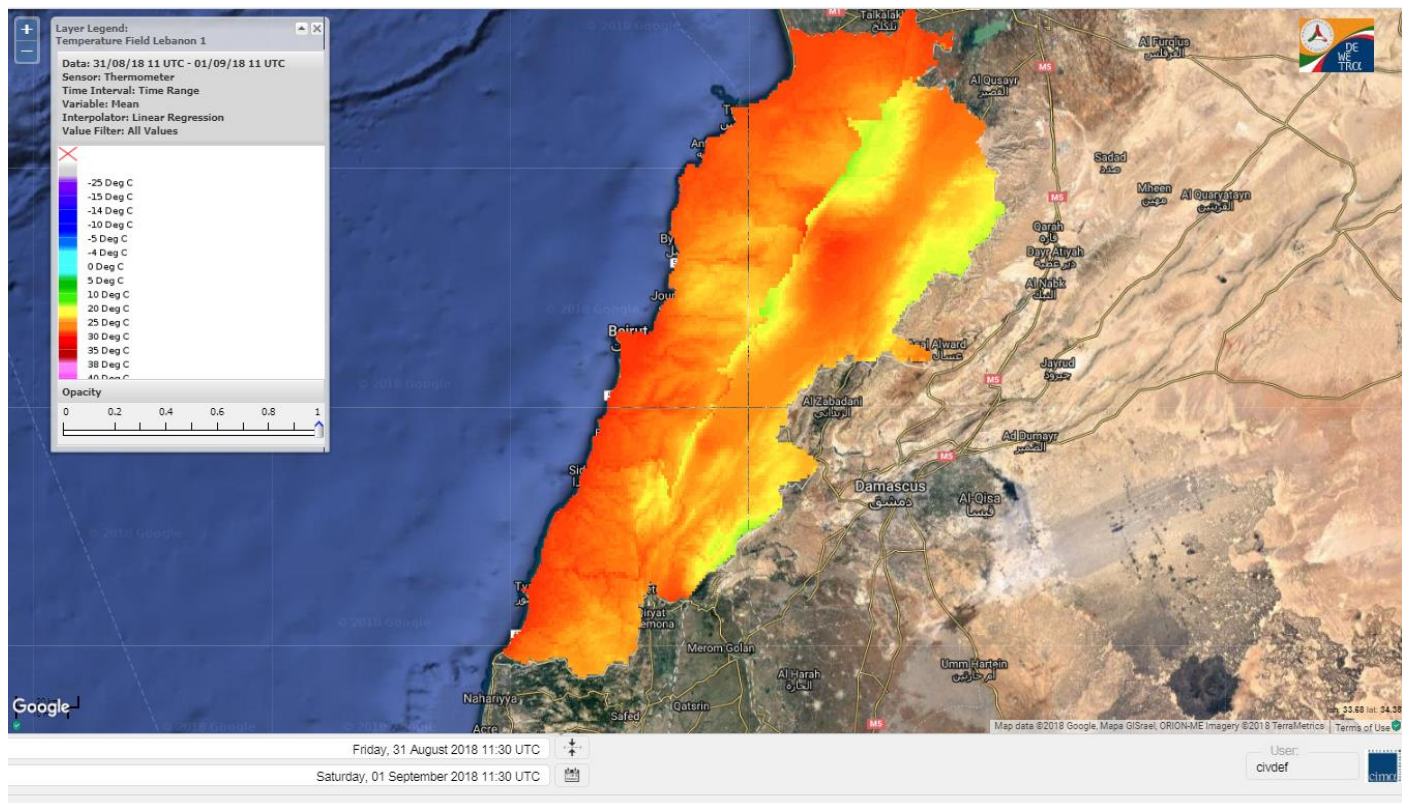

Lebanon temperature for 1 Sep 2018