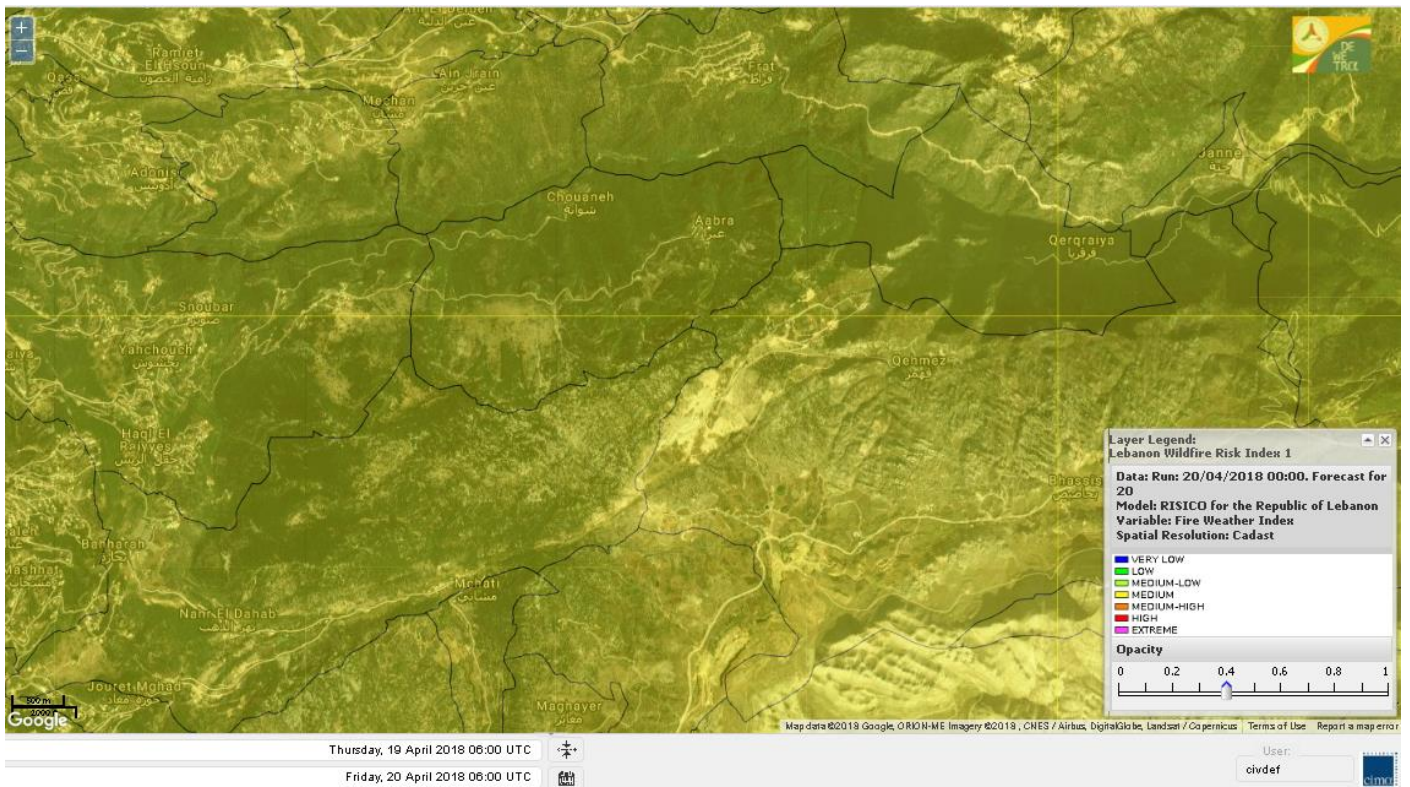

Lebanon for 22 April 2018

Shouf Biosphere Reserve Forecast for 20 April 2018

Shouf Biosphere Reserve Forecast for 21 April 2018

Shouf Biosphere Reserve Forecast for 22 April 2018

Jabal Moussa Reserve Forecast for 20 April 2018