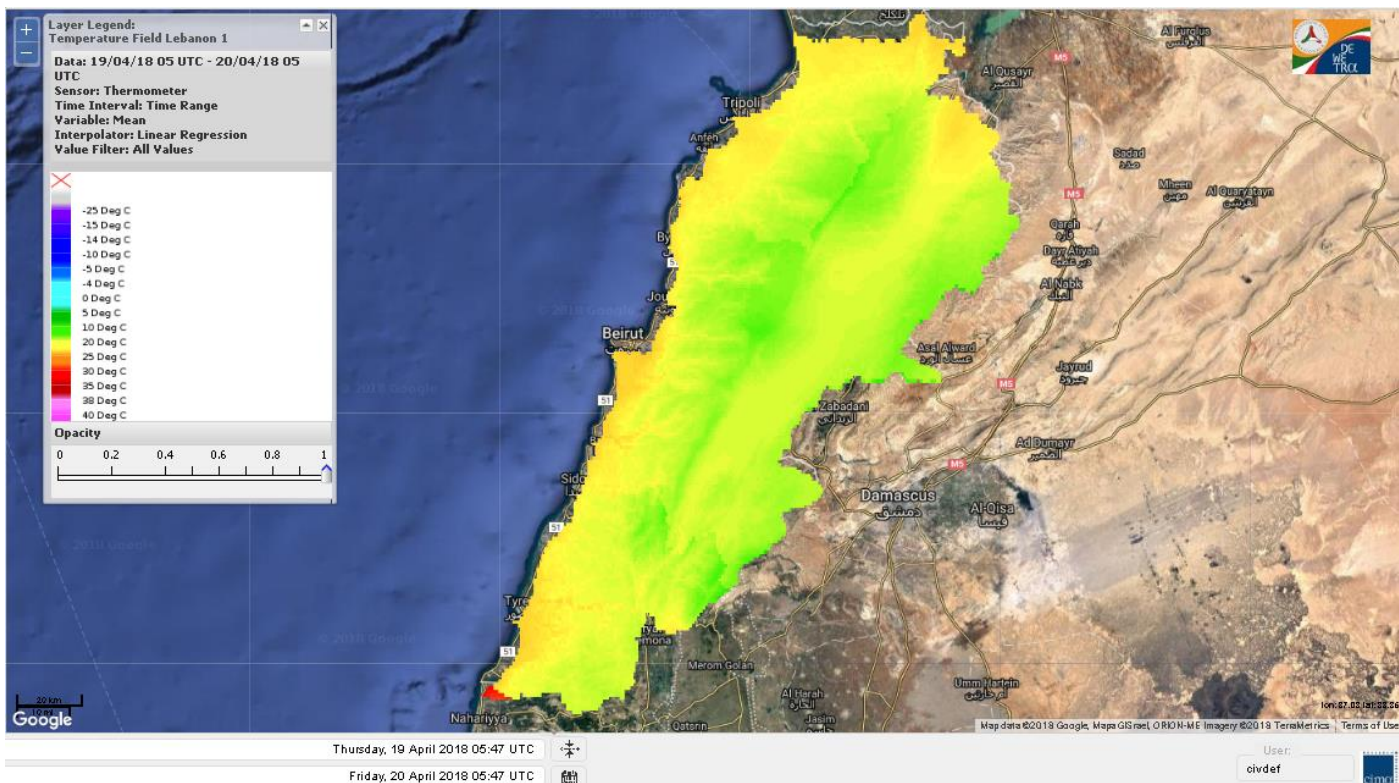

Lebanon temperature for Lebanon 20 April 2018