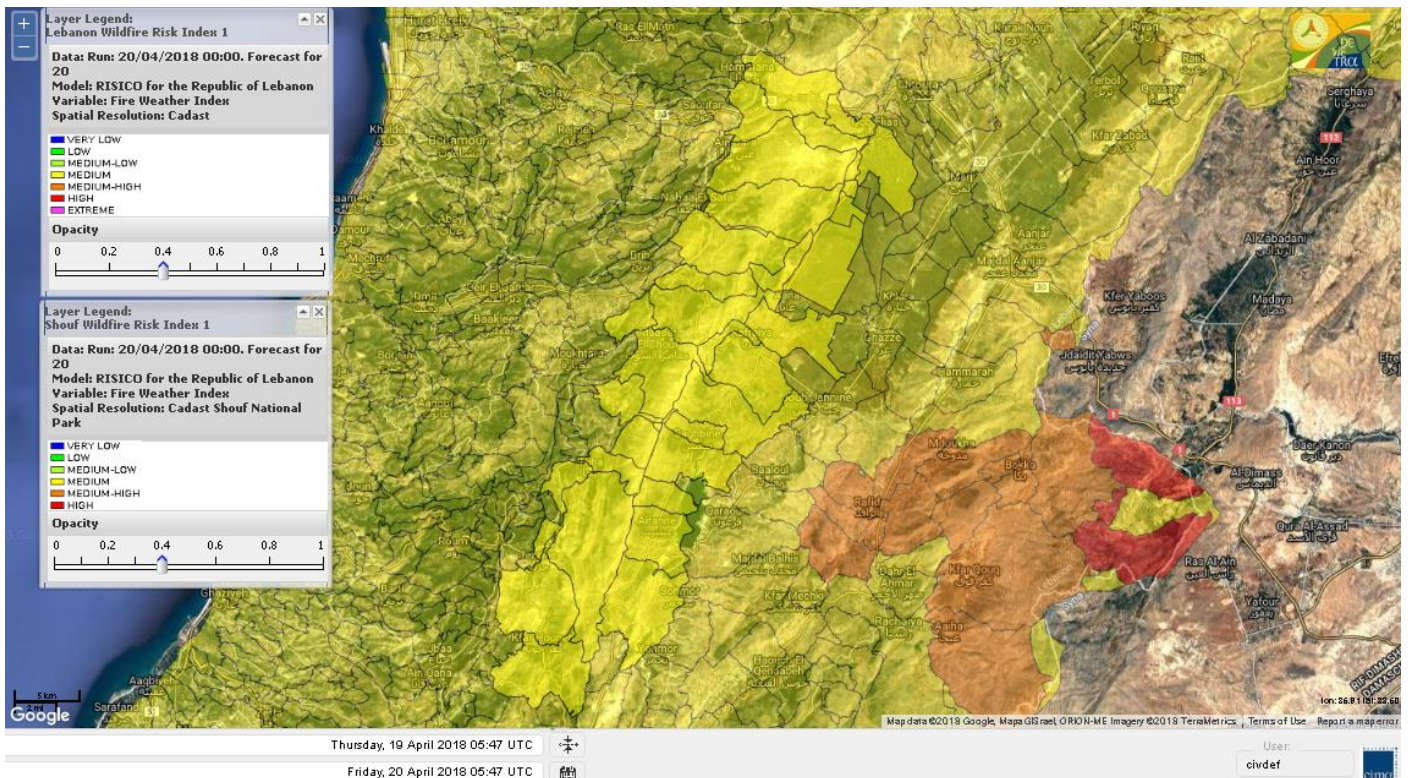

Shouf Biosphere Reserve Forecast for 20 April 2018