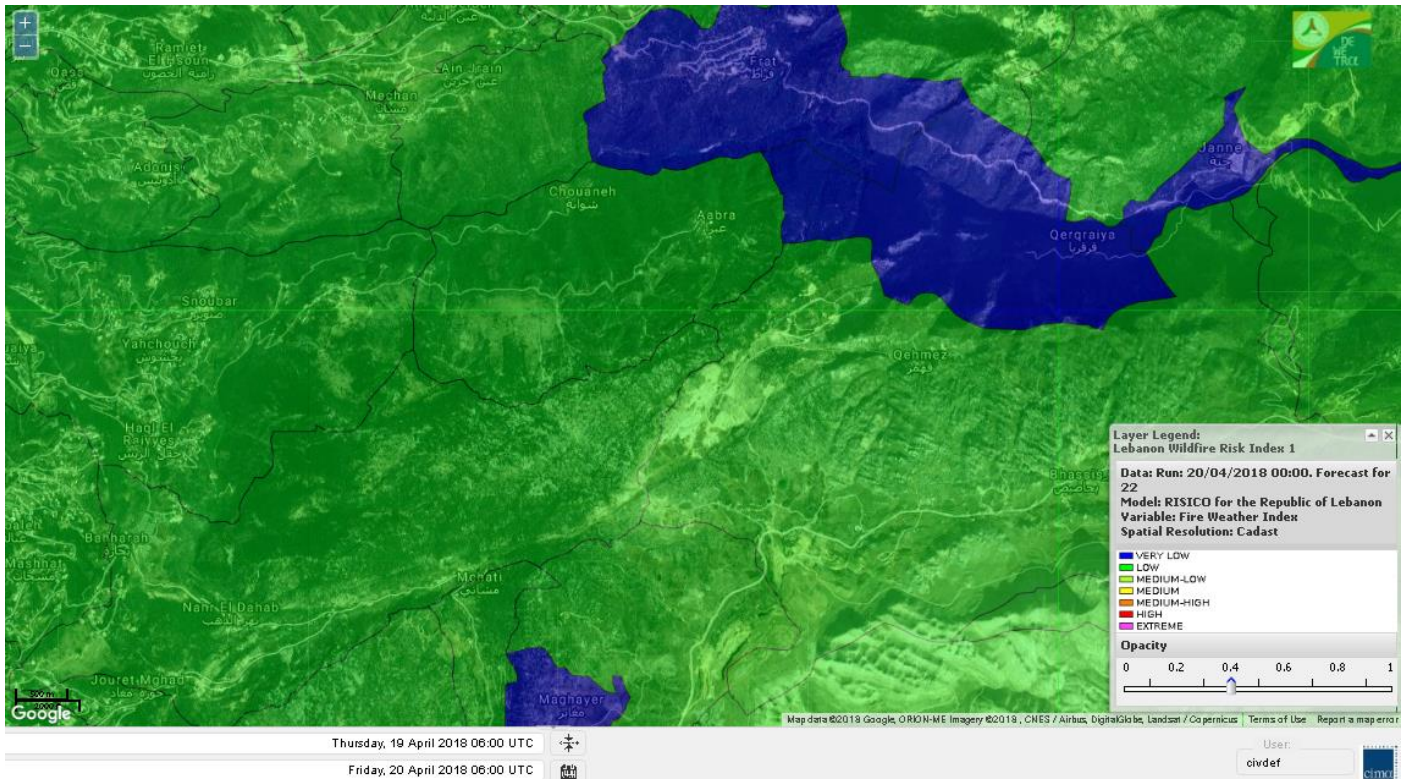

Jabal Moussa Reserve Forecast for 22 April 2018