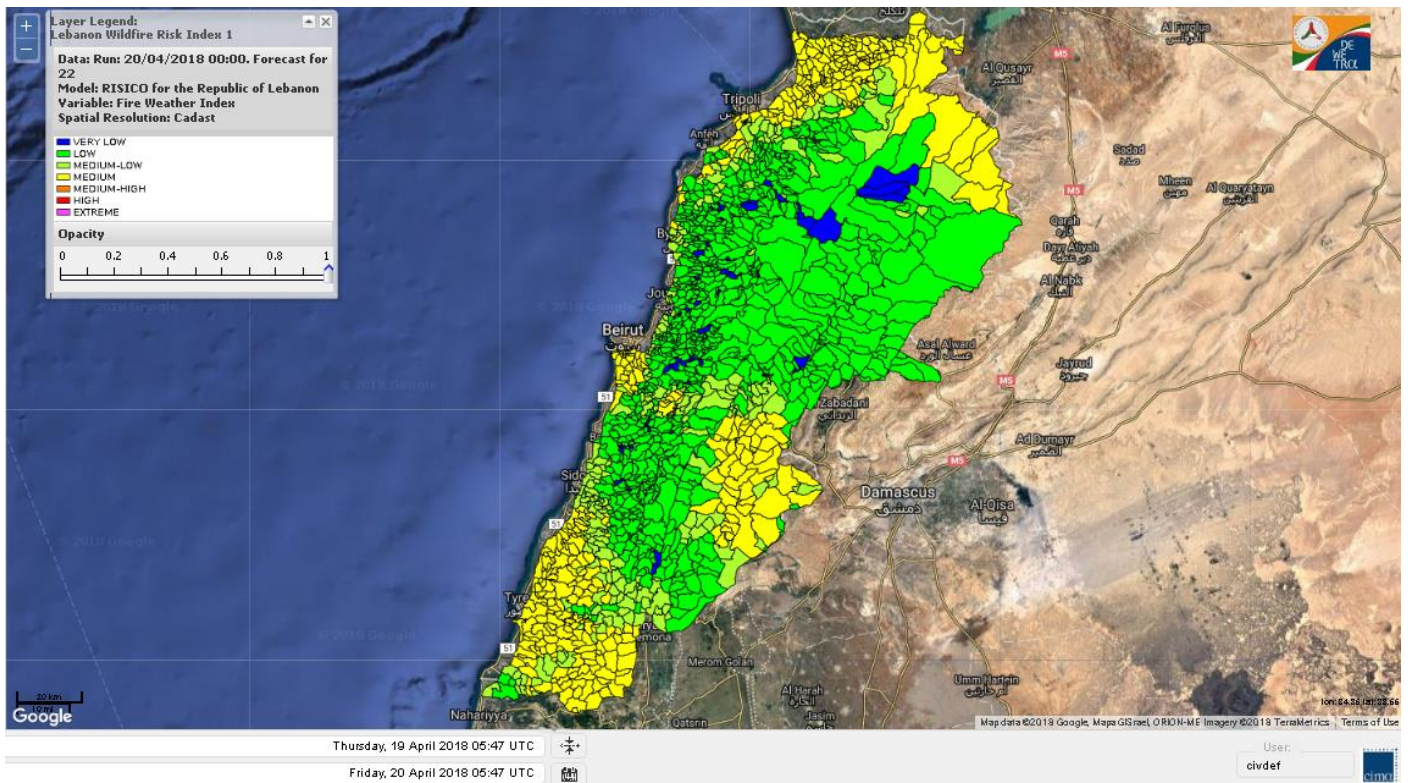

Lebanon for 22 April 2018