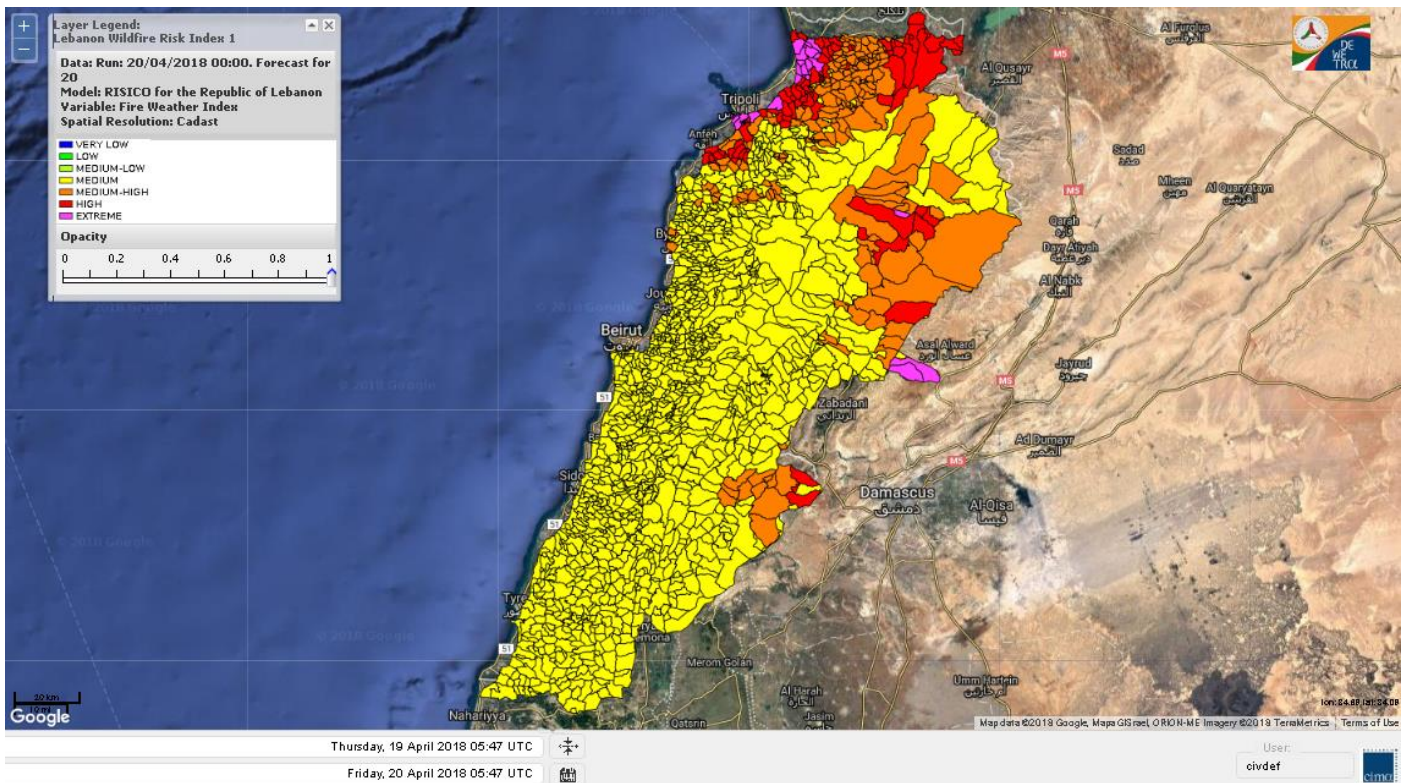

Lebanon for 20 April 2018