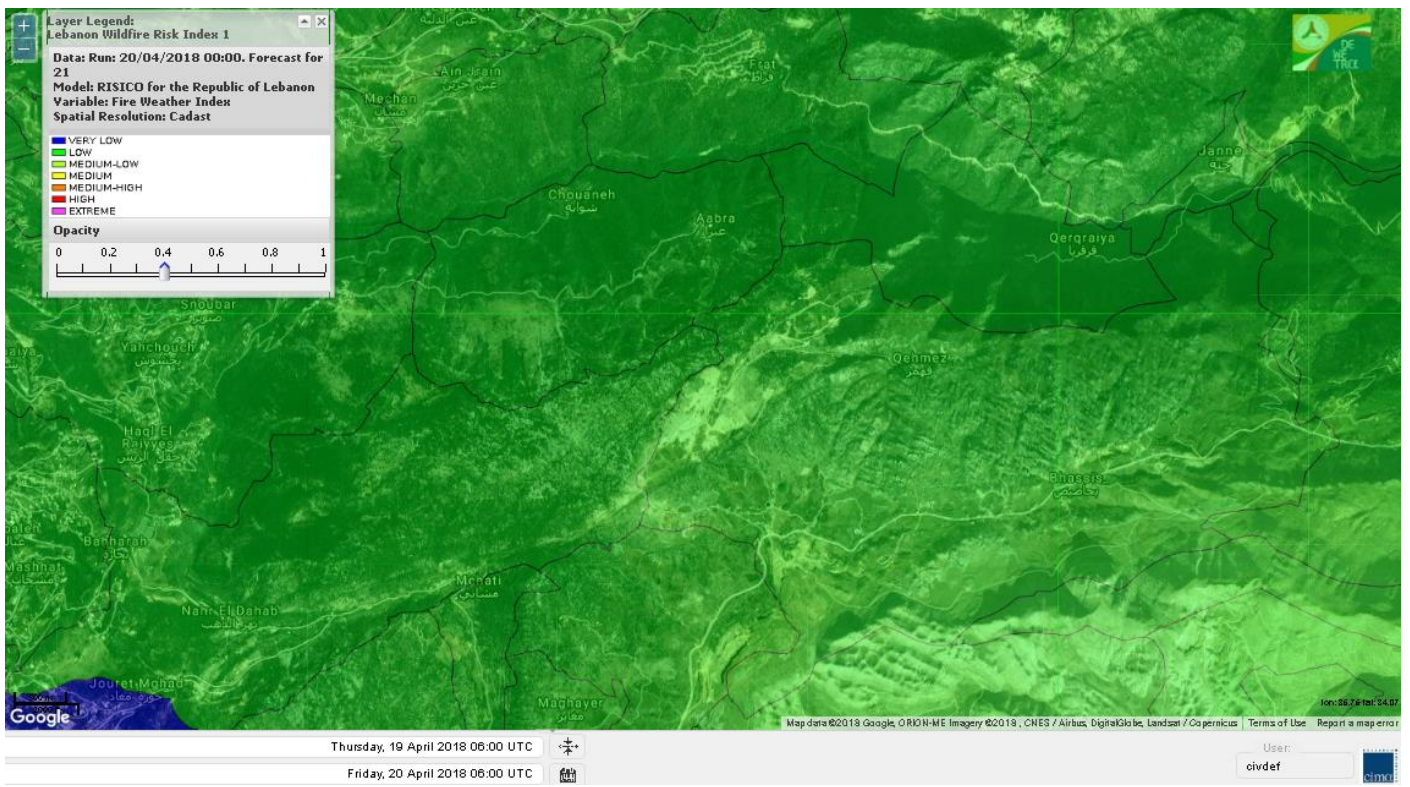

Jabal Moussa Reserve Forecast for 21 April 2018