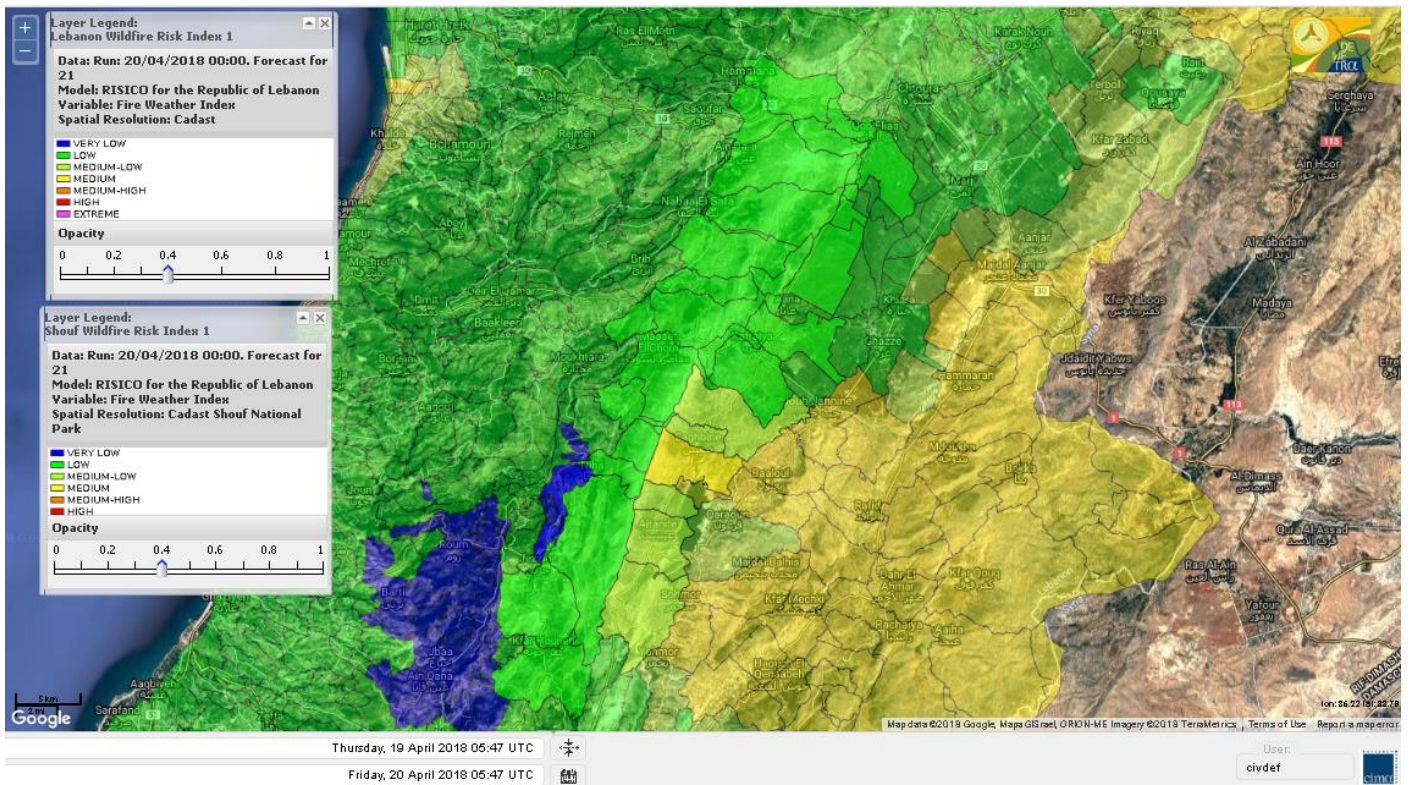

Shouf Biosphere Reserve Forecast for 21 April 2018