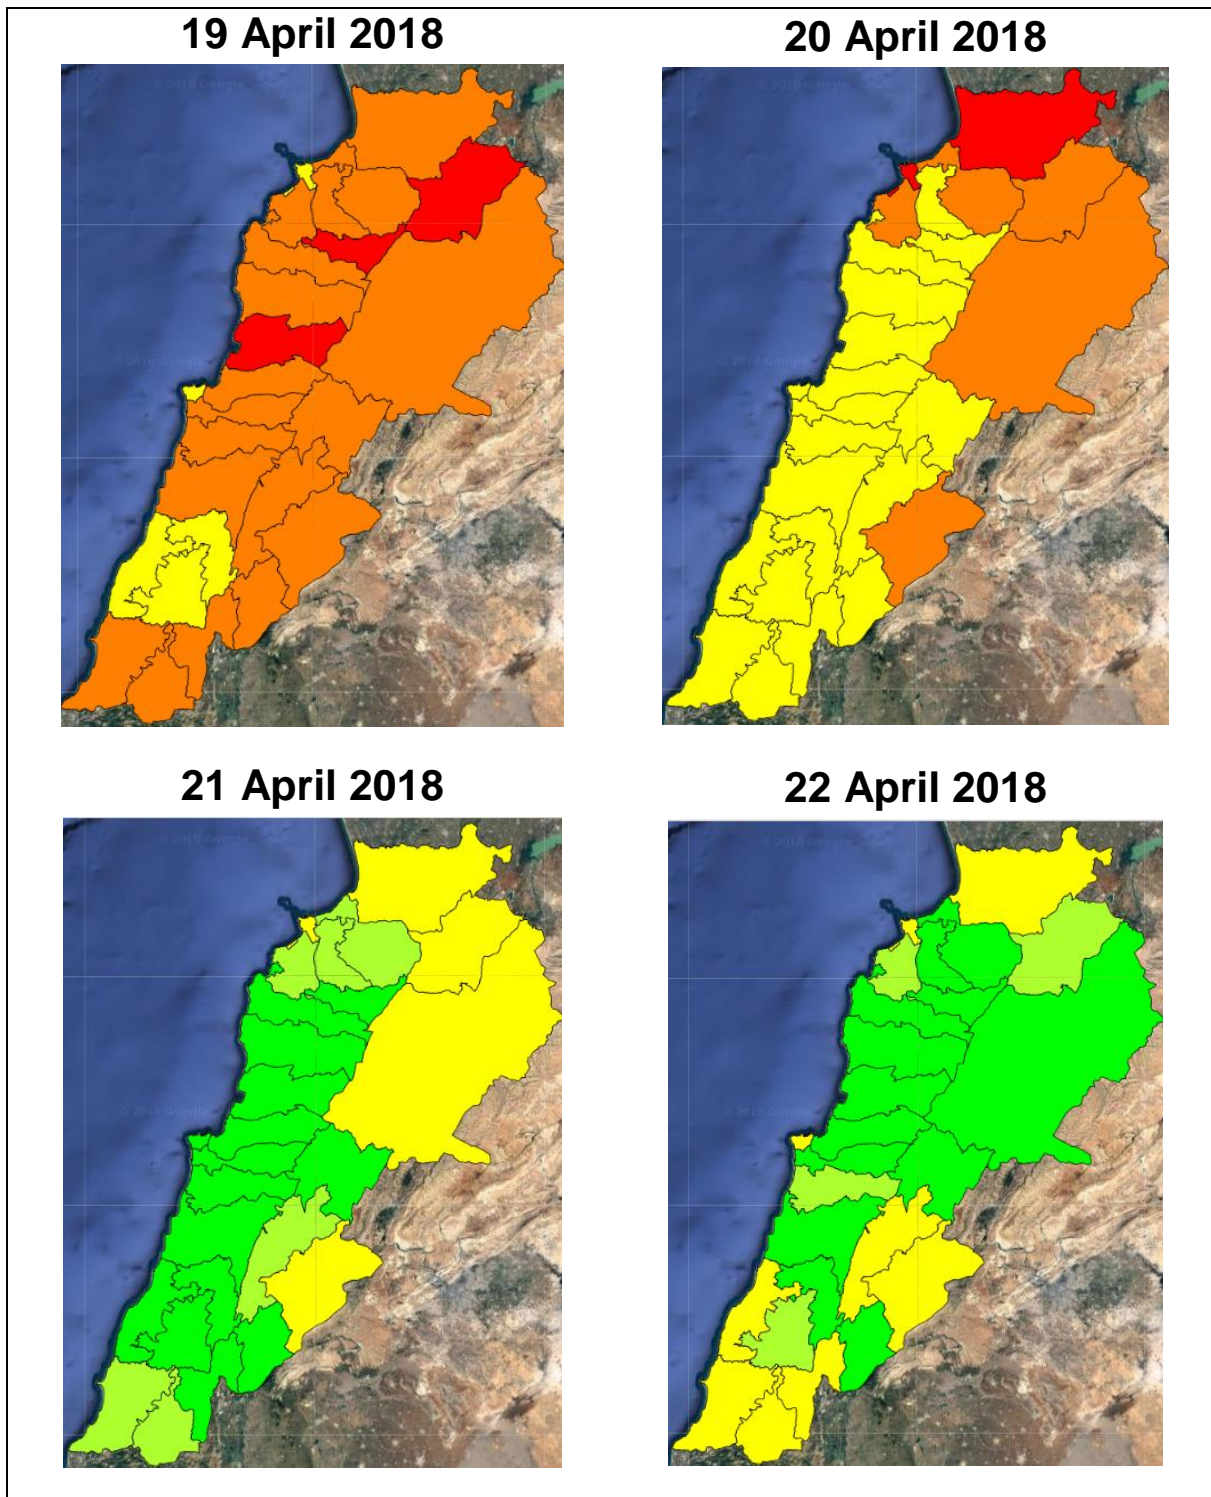

FIRE RISK INDEX

Layer Legend:
Lebanon Wildfire Risk Index 1

Data: Run: 20/04/2018 00:00. Forecast for 20
Model: RISICO for the Republic of Lebanon
Variable: Fire Weather Index
Spatial Resolution: Caza

- VERY LOW
- LOW
- MEDIUM-LOW
- MEDIUM
- MEDIUM-HIGH
- HIGH
- EXTREME