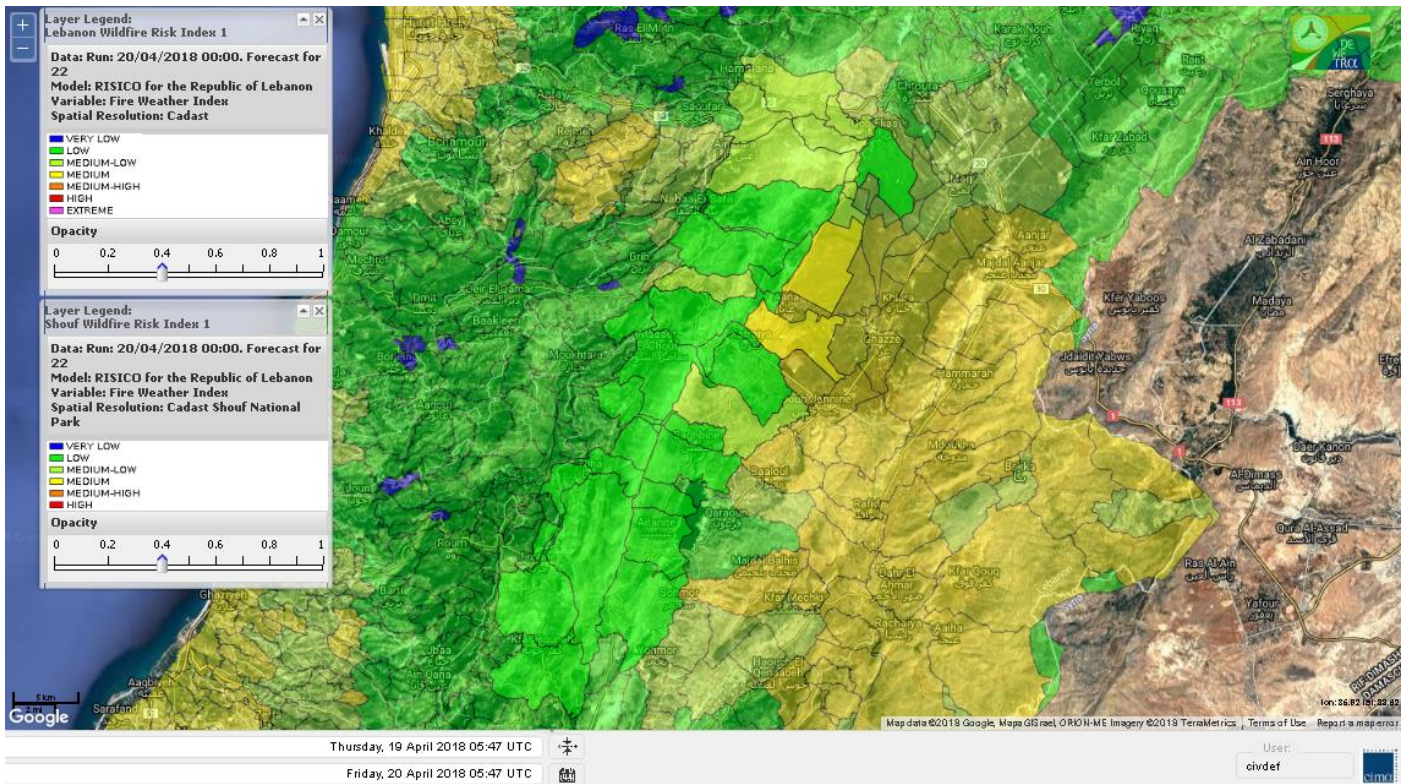

Lebanon for 22 April 2018

Shouf Biosphere Reserve Forecast for 20 April 2018

Shouf Biosphere Reserve Forecast for 21 April 2018

Shouf Biosphere Reserve Forecast for 22 April 2018

Jabal Moussa Reserve Forecast for 20 April 2018