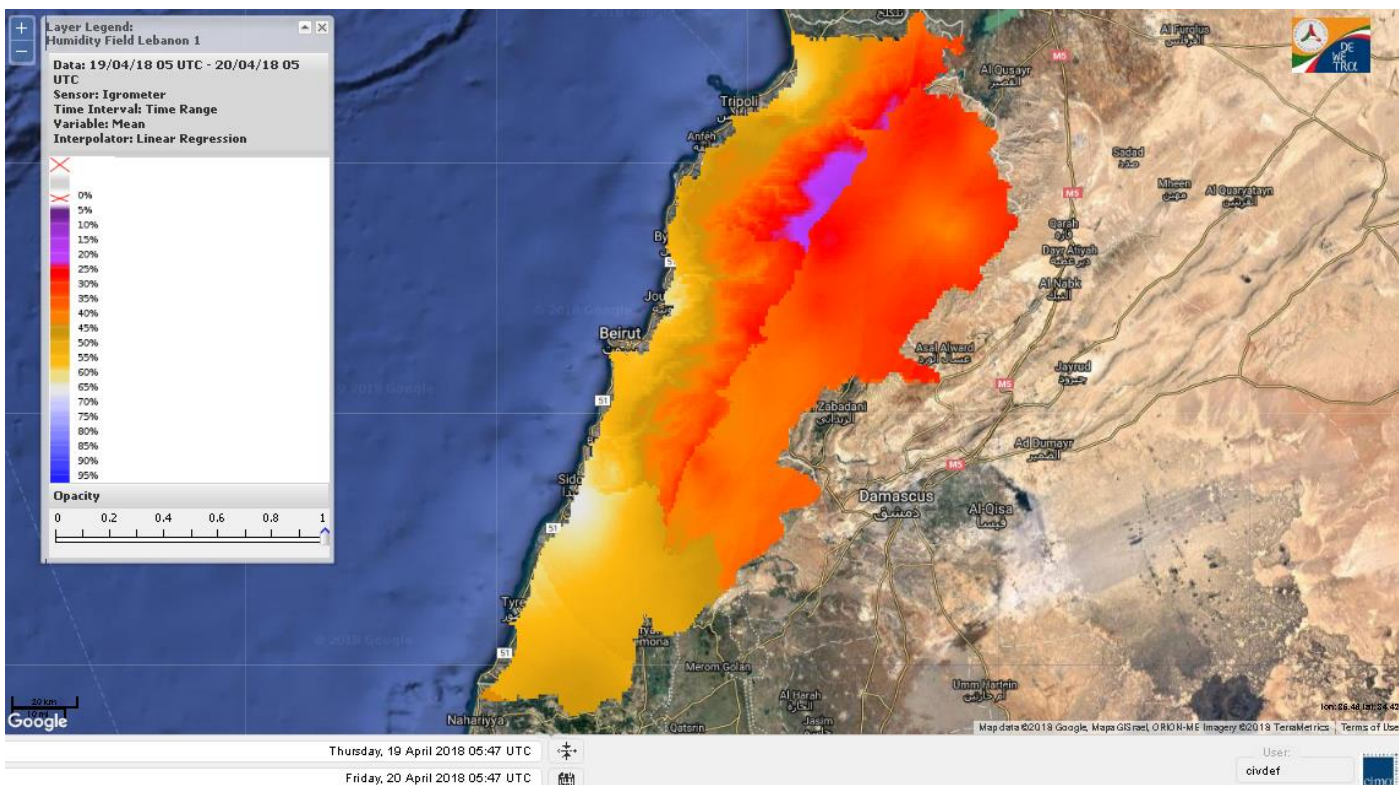

Lebanon humidity for Lebanon 20 April 2018