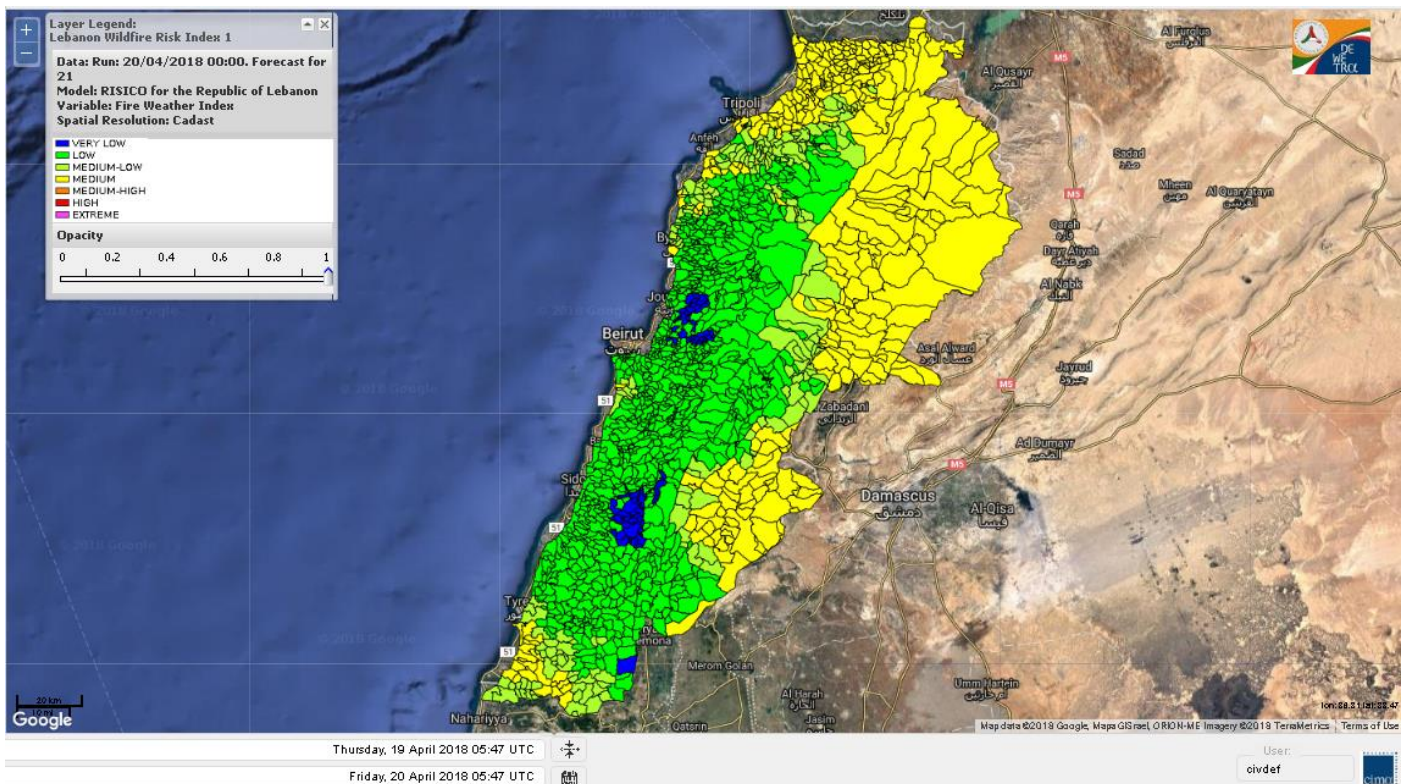

Lebanon for 21 April 2018