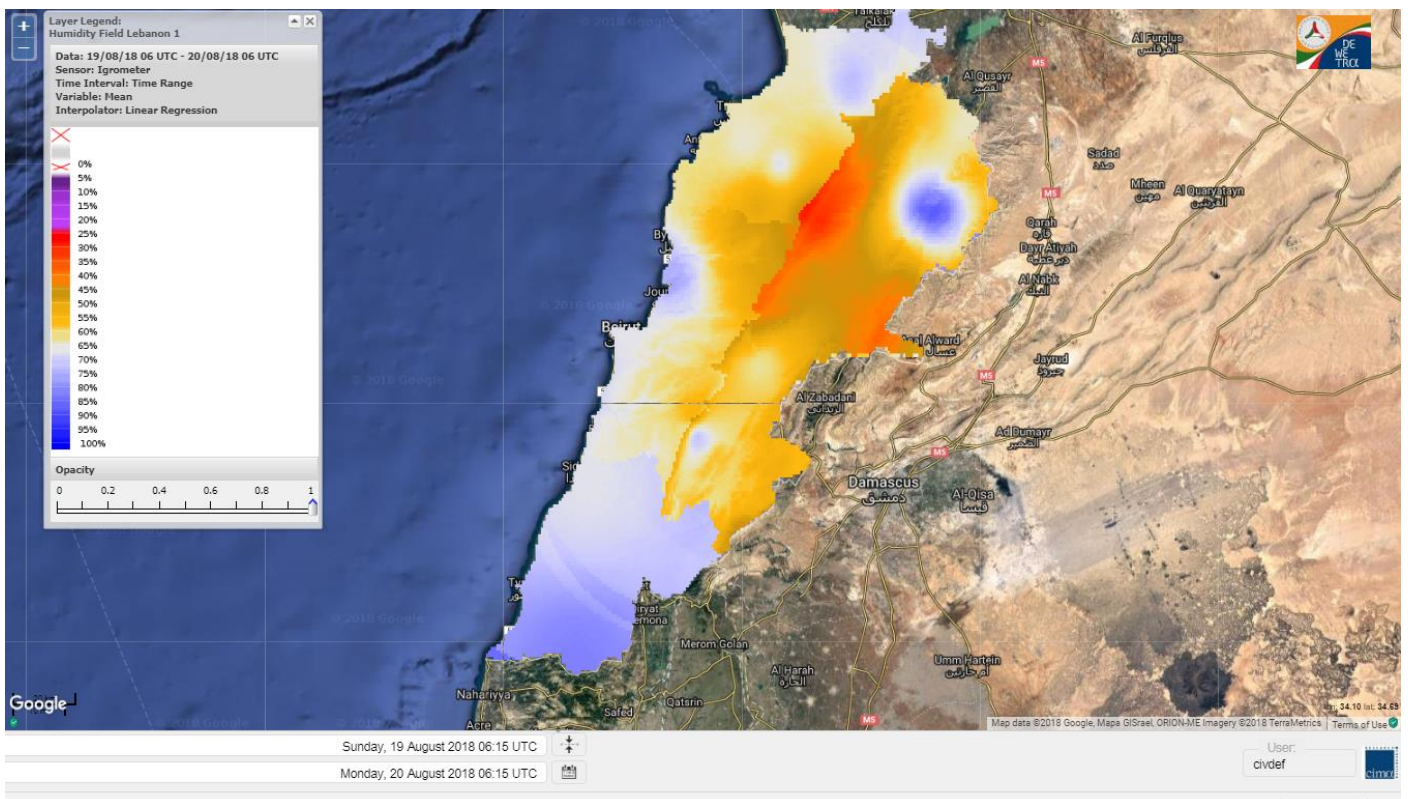

Lebanon humidity for 20 Aug 2018