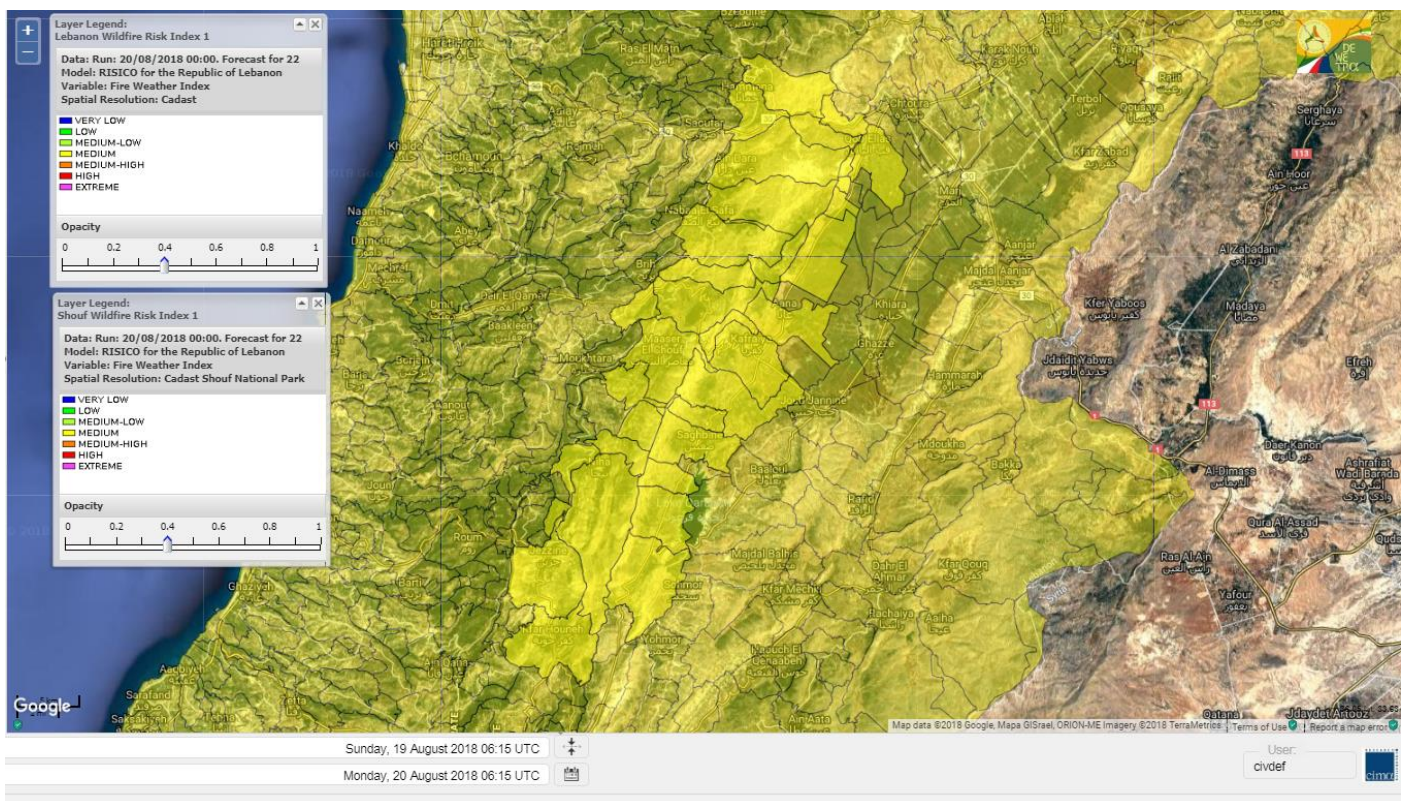

Shouf Biosphere Reserve Forecast for 22 Aug 2018