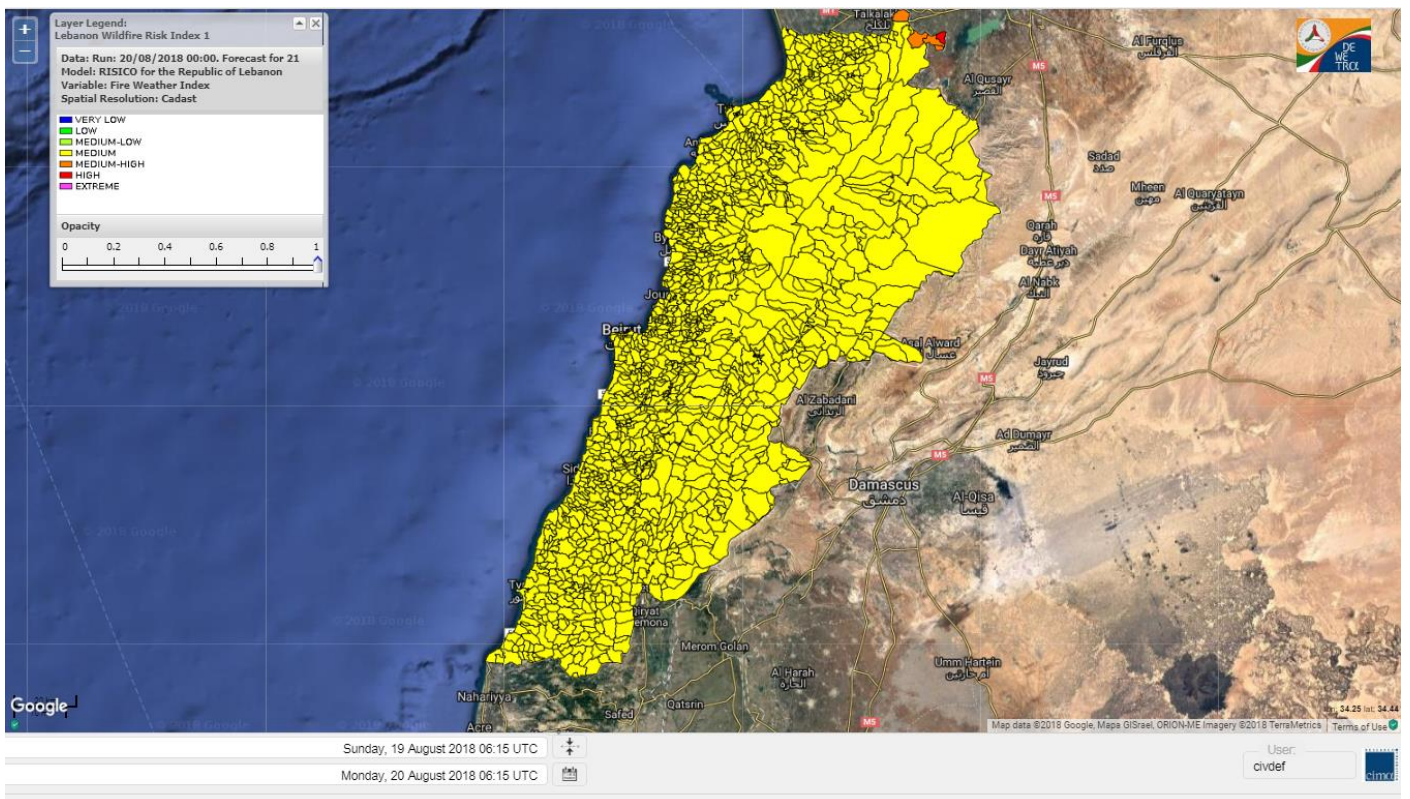

Lebanon for 21 Aug 2018