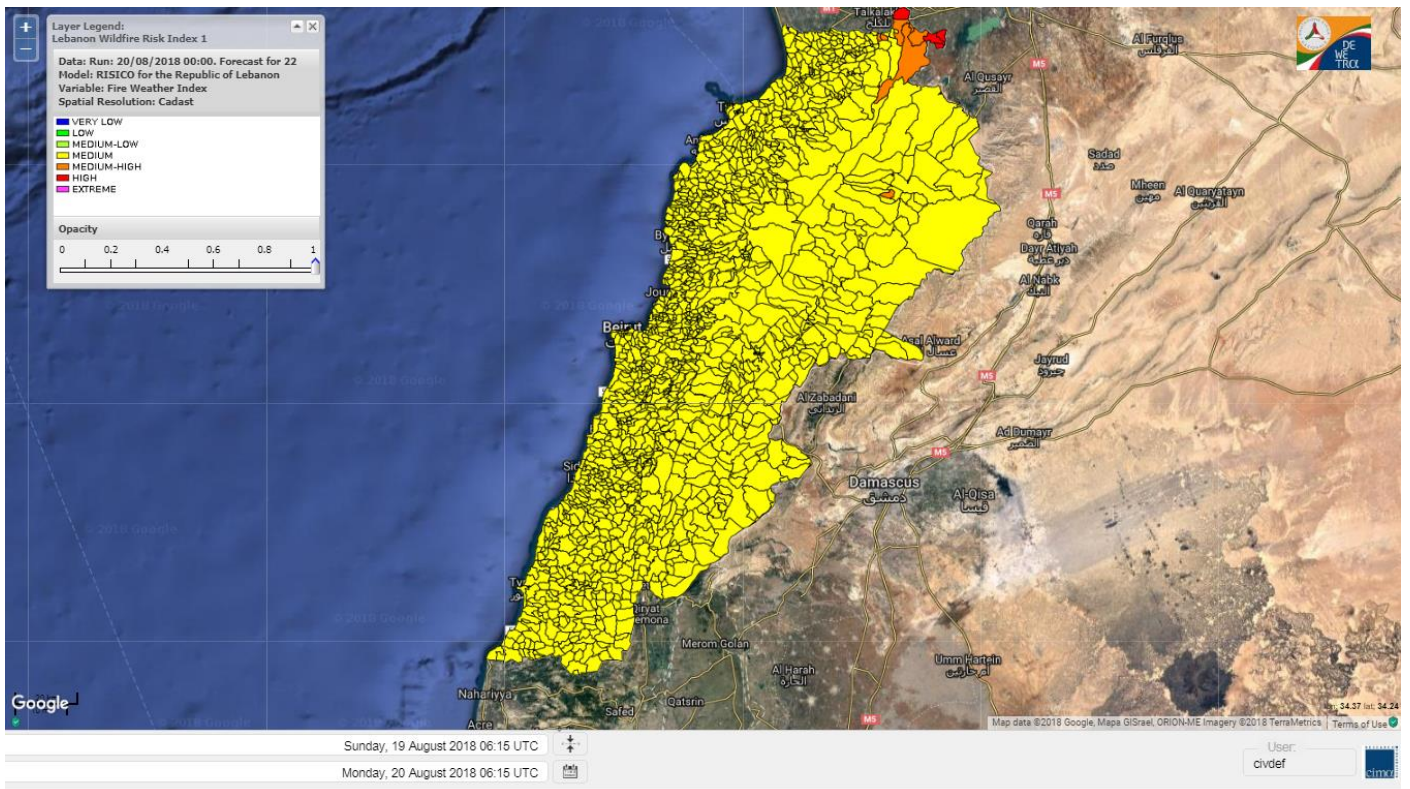

Lebanon for 22 Aug 2018