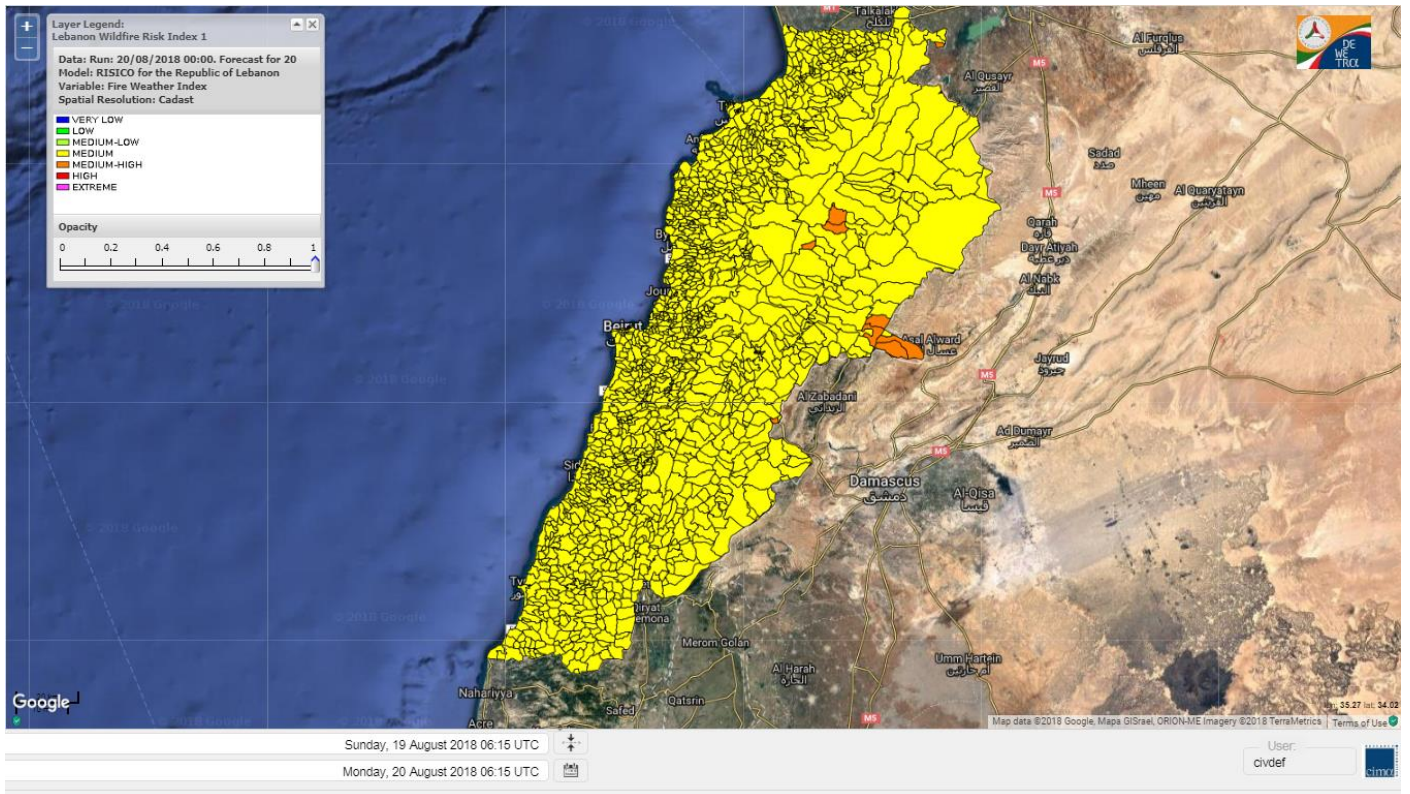

Lebanon for 20 Aug 2018