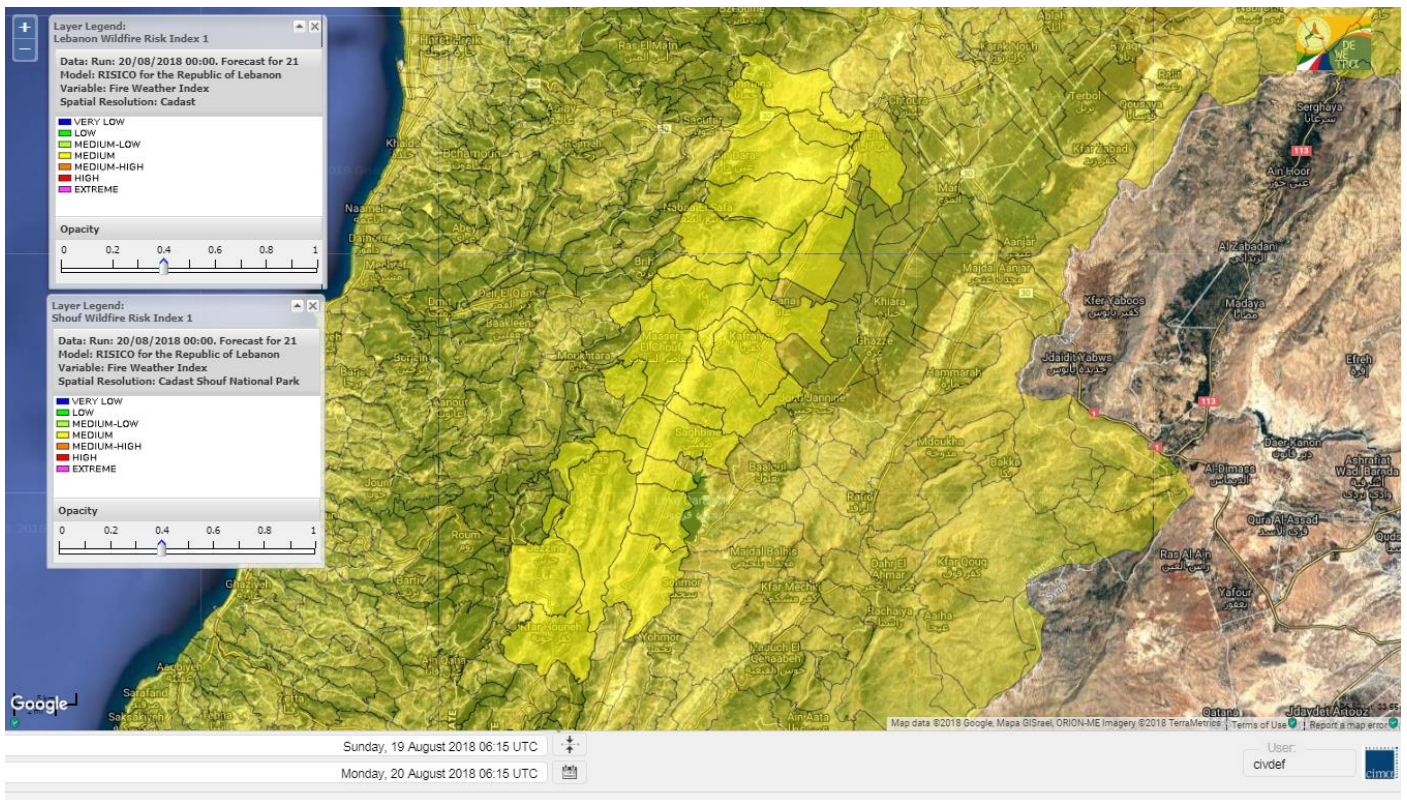

Shouf Biosphere Reserve Forecast for 21 Aug 2018