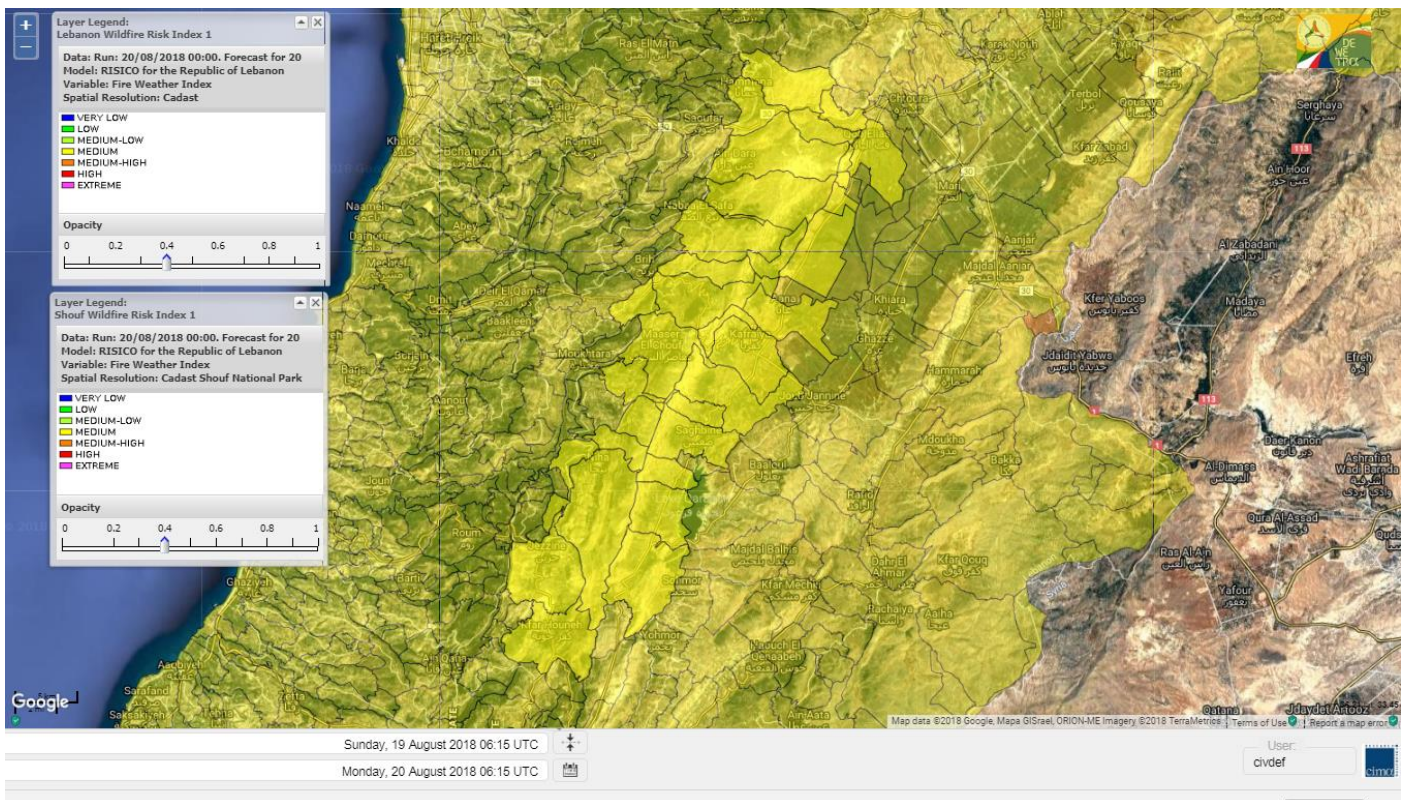

Shouf Biosphere Reserve Forecast for 20 Aug 2018