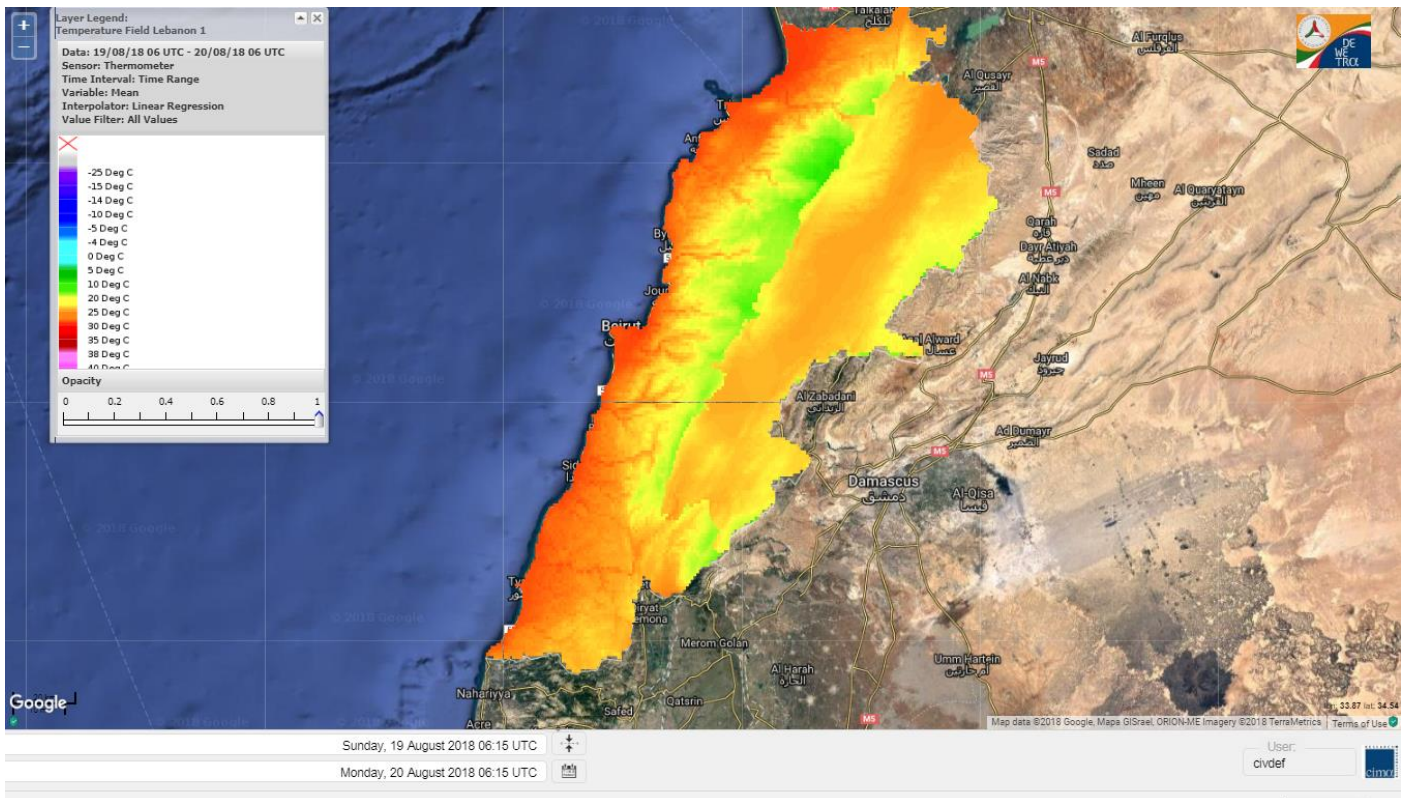

Lebanon temperature for 20 Aug 2018