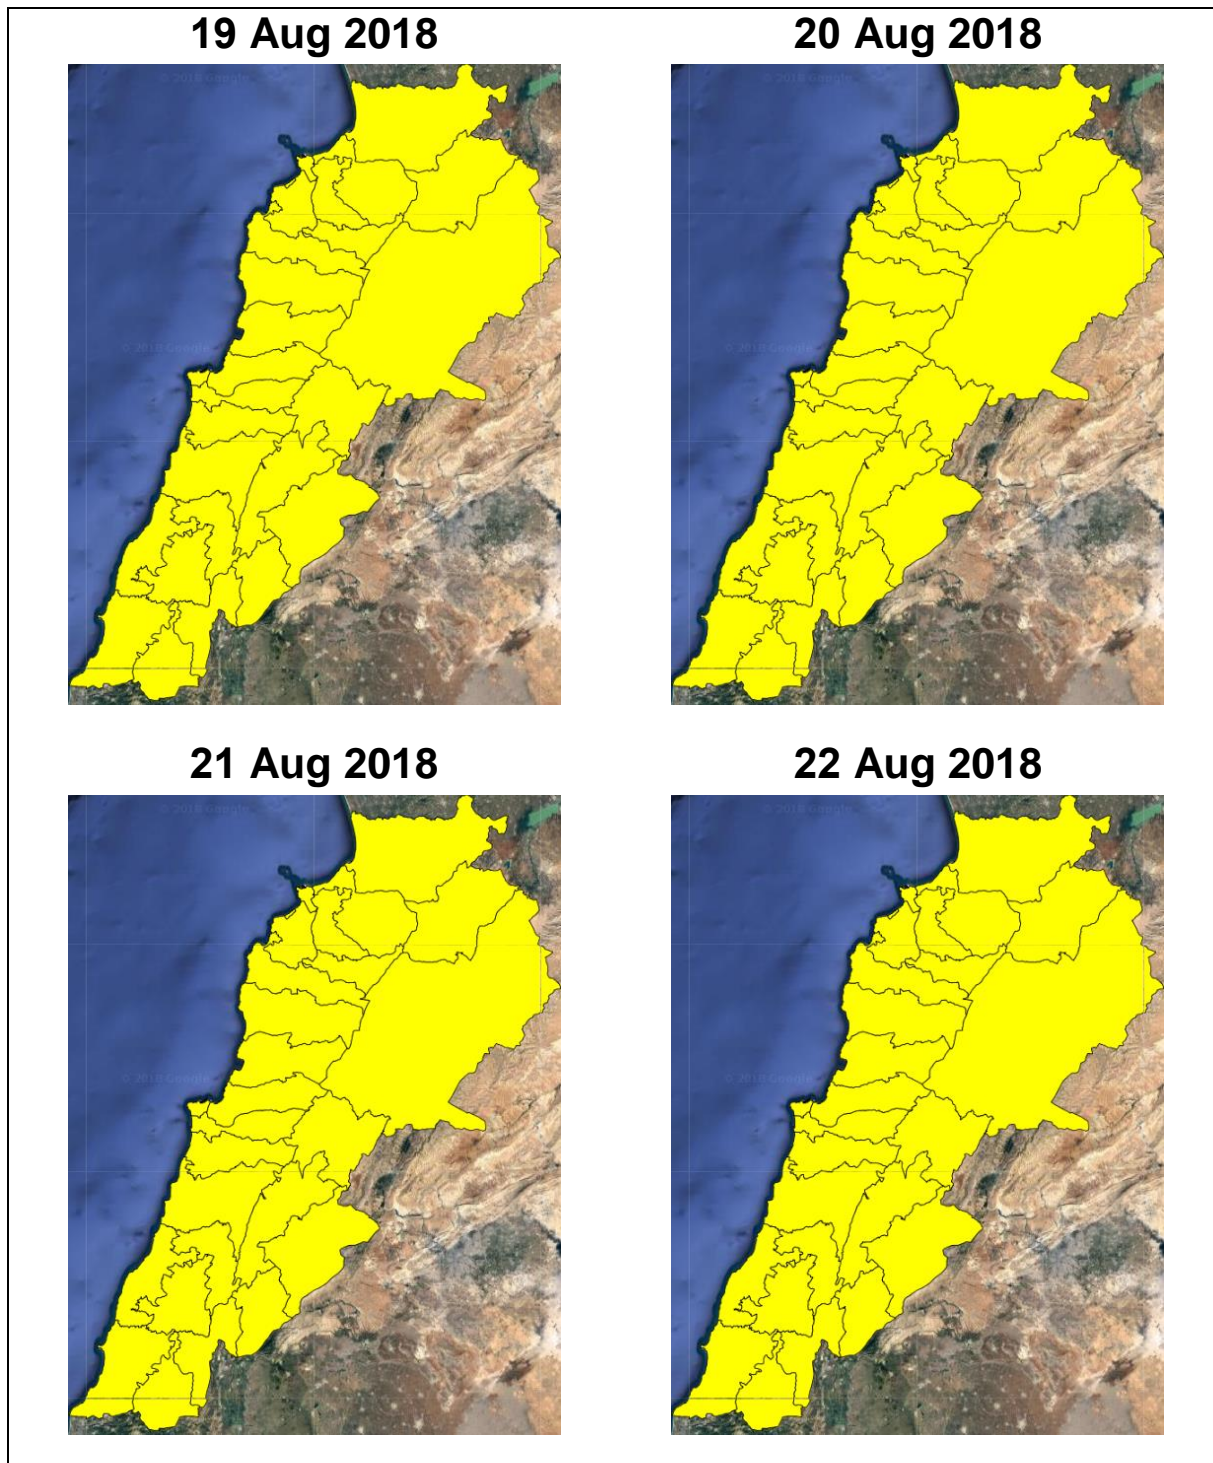

FIRE RISK INDEX

Layer Legend:
Lebanon Wildfire Risk Index 1

Data: Run: 20/08/2018 00:00. Forecast for 20
Model: RISICO for the Republic of Lebanon
Variable: Fire Weather Index
Spatial Resolution: Caza

- VERY LOW
- LOW
- MEDIUM-LOW
- MEDIUM
- MEDIUM-HIGH
- HIGH
- EXTREME