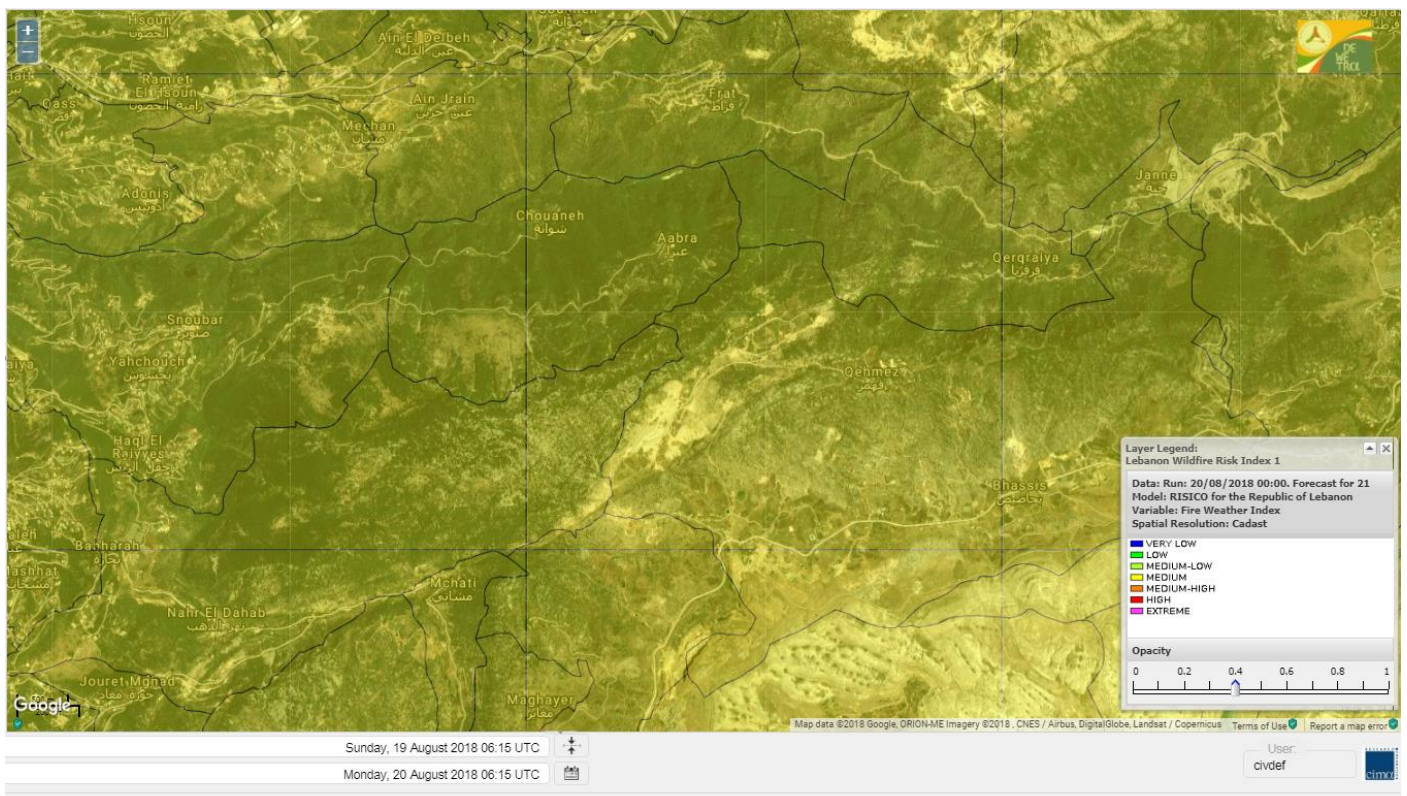

Shouf Biosphere Reserve Forecast for 20 Aug 2018

Shouf Biosphere Reserve Forecast for 21 Aug 2018

Shouf Biosphere Reserve Forecast for 22 Aug 2018

Jabal Moussa Reserve Forecast for 20 Aug 2018

Jabal Moussa Reserve Forecast for 21 Aug 2018