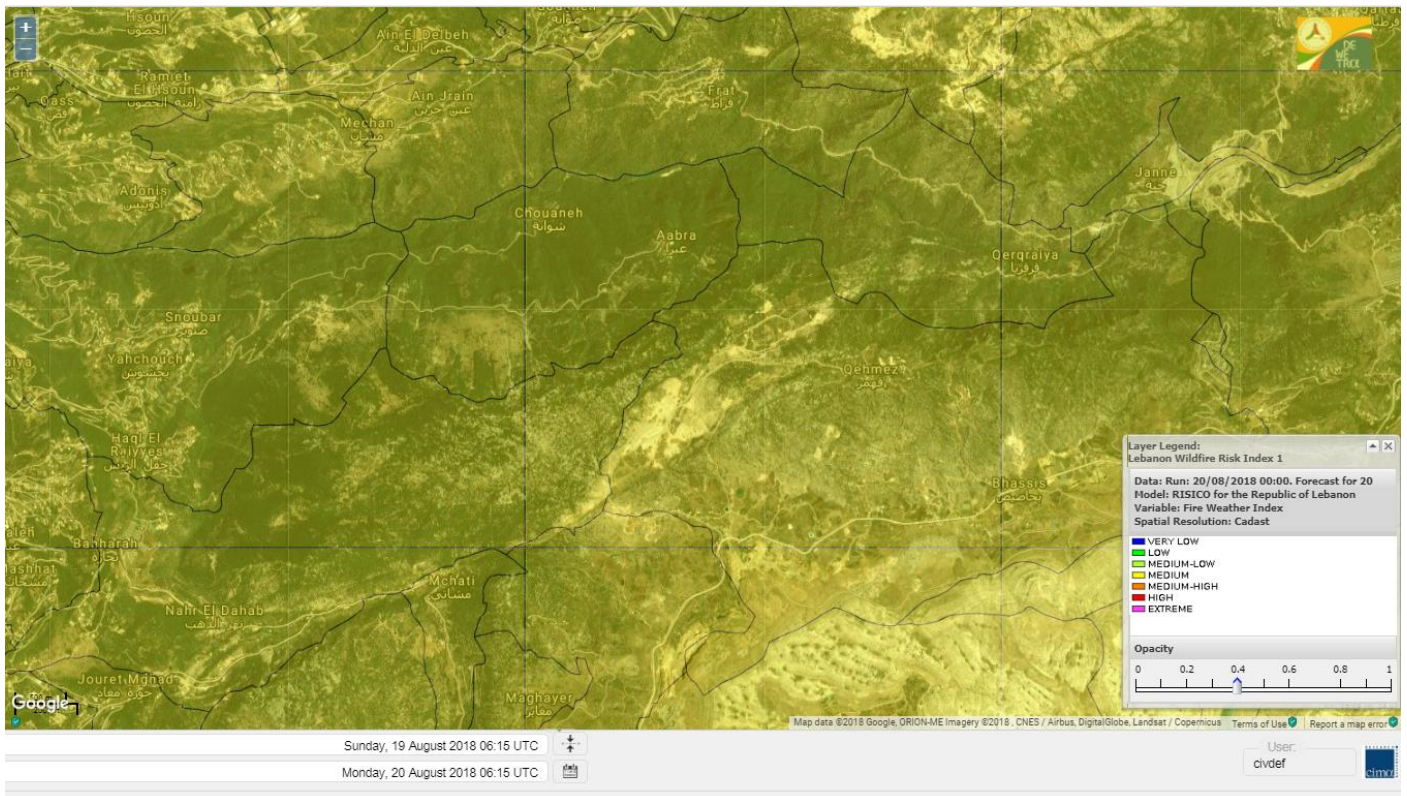

Jabal Moussa Reserve Forecast for 20 Aug 2018