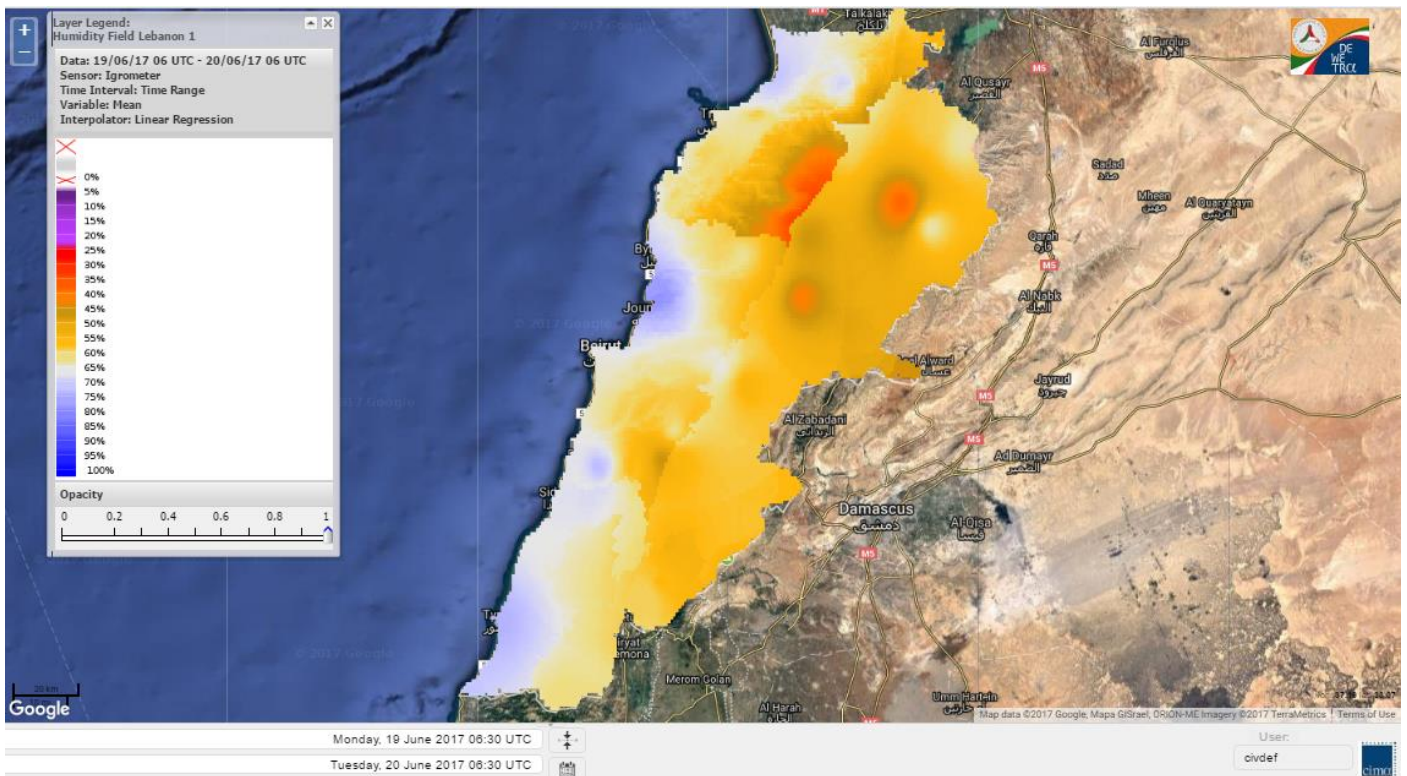

Lebanon humidity for 20 June 2017