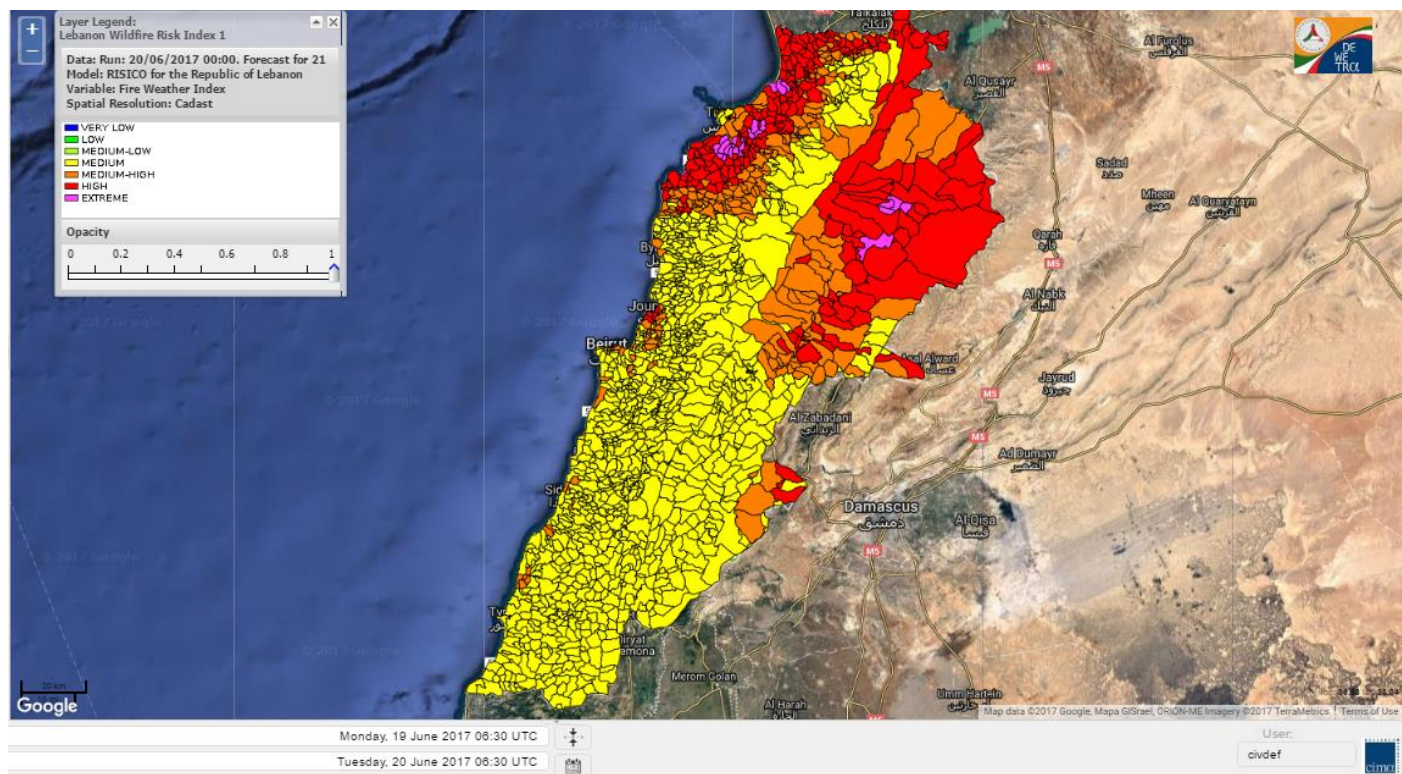

Lebanon for 21 June 2017