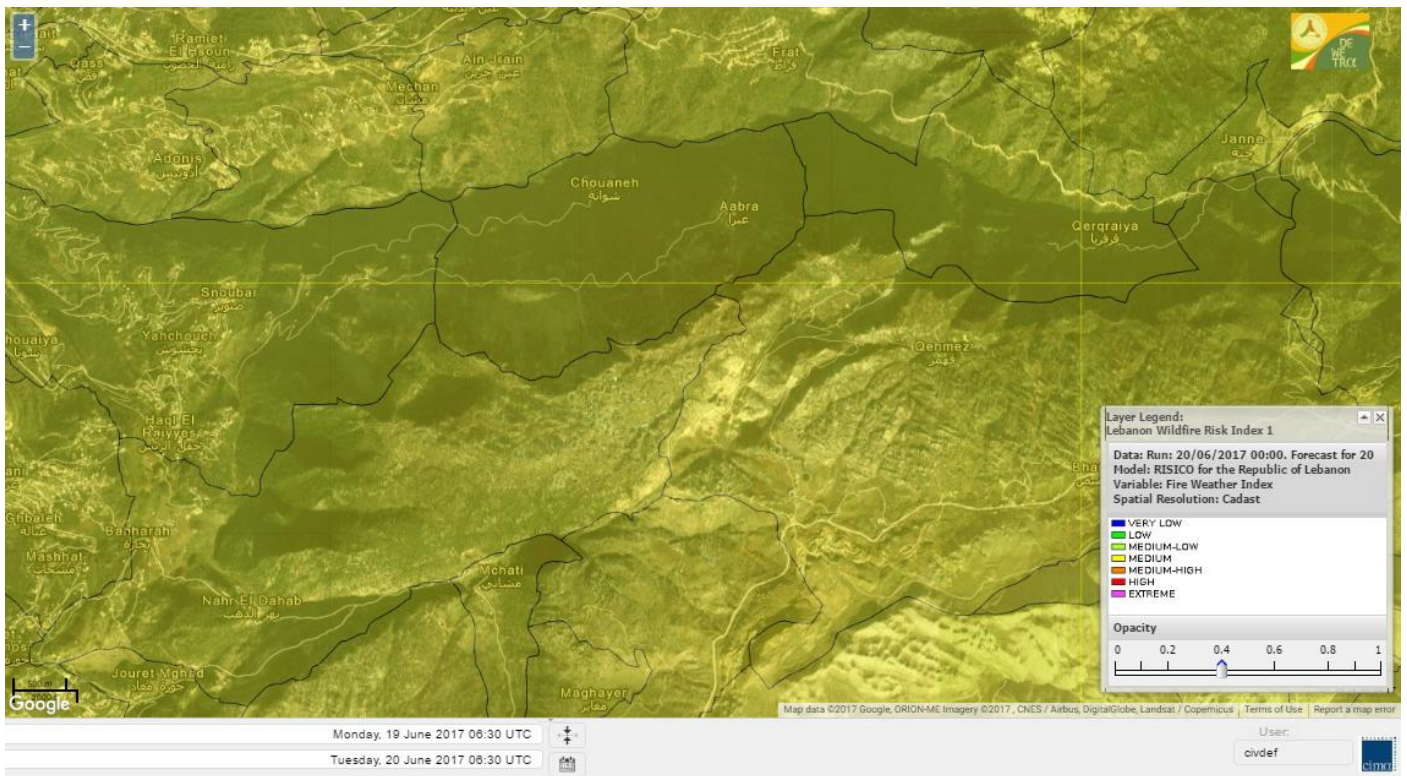

Jabal Moussa Reserve Forecast for 20 June 2017