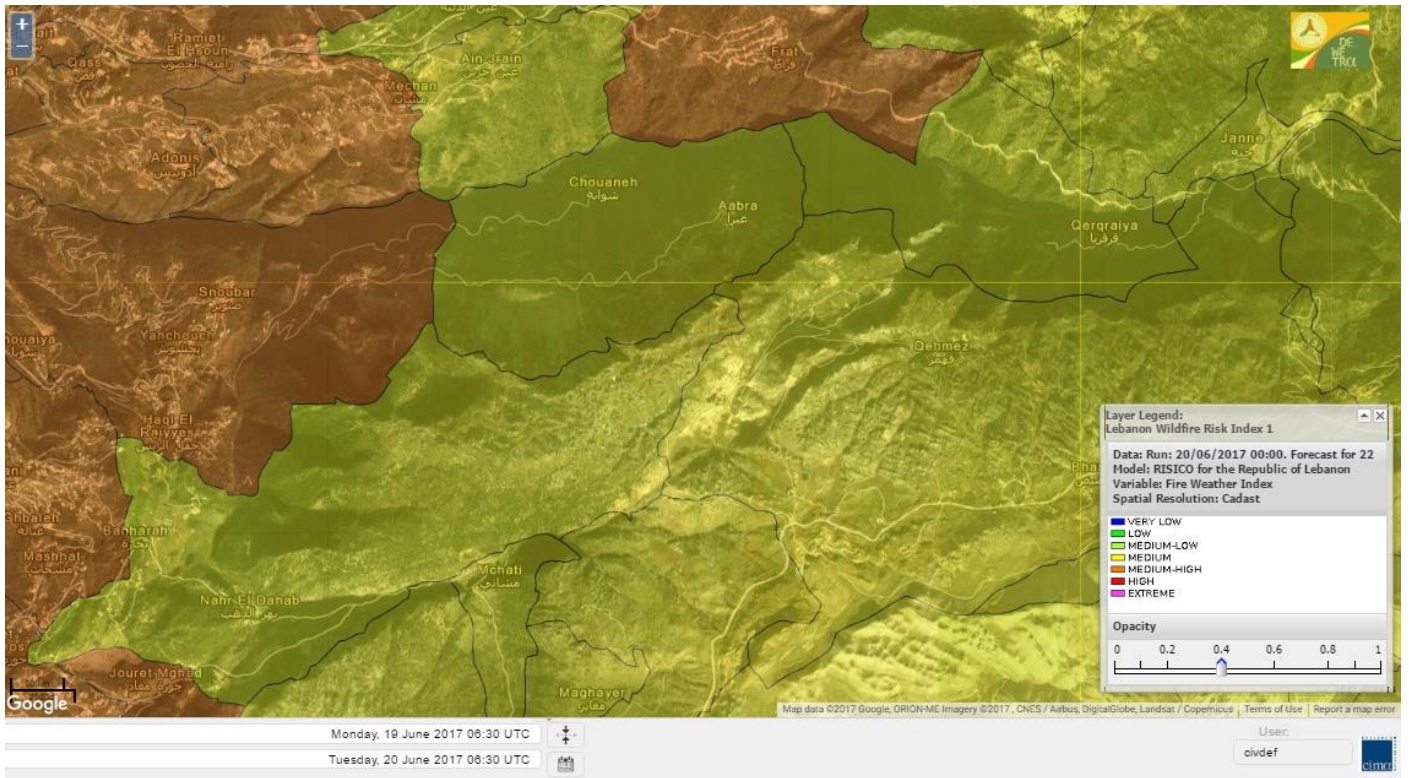

Jabal Moussa Reserve Forecast for 22 June 2017