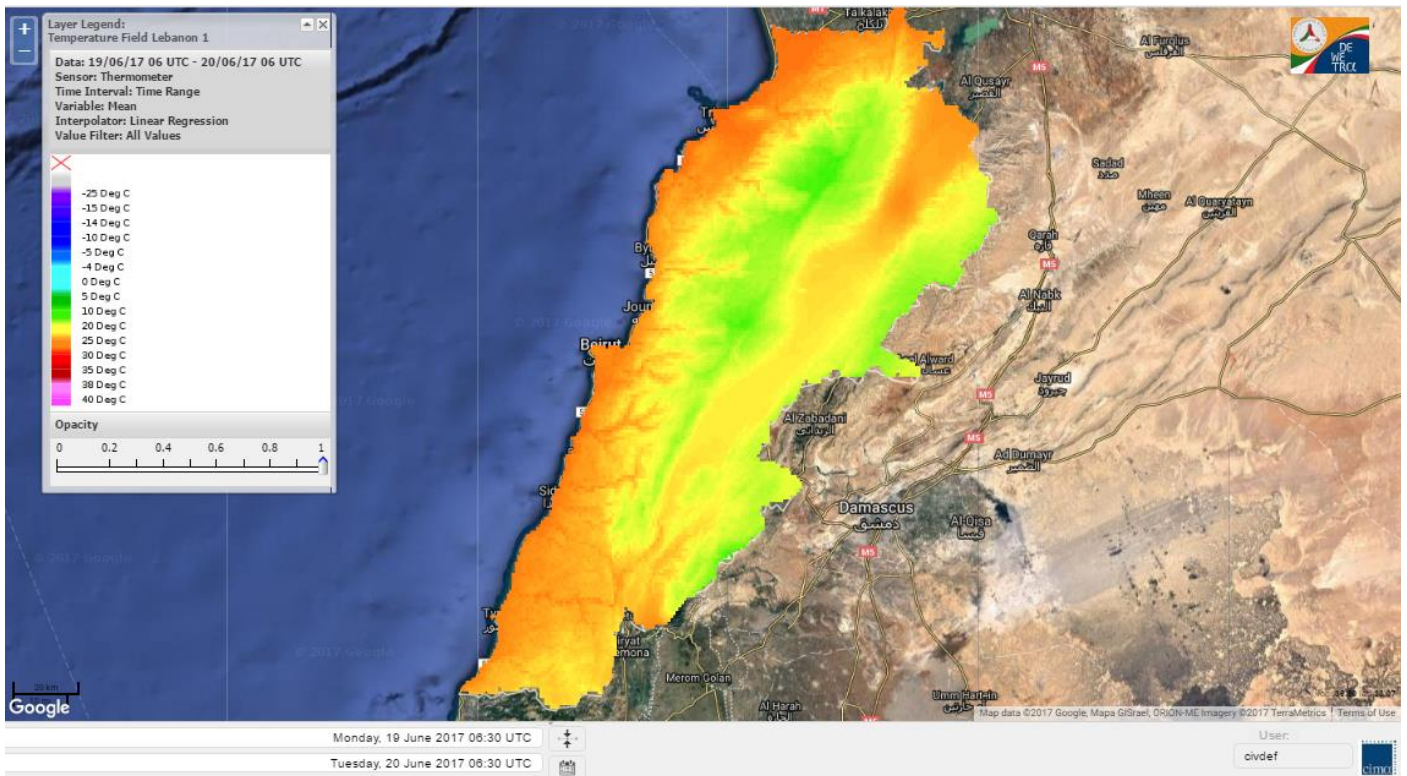

Lebanon temperature for 20 June 2017