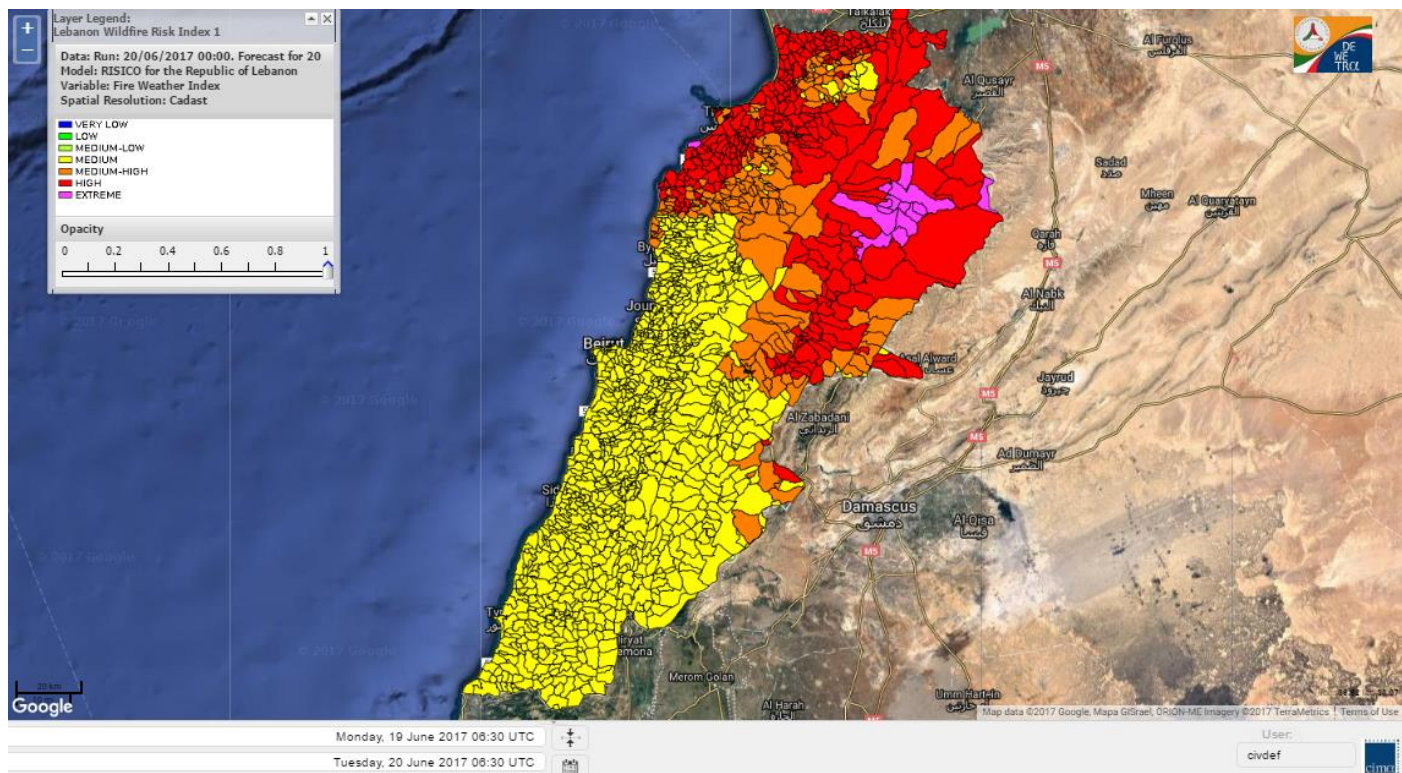

Lebanon for 20 June 2017