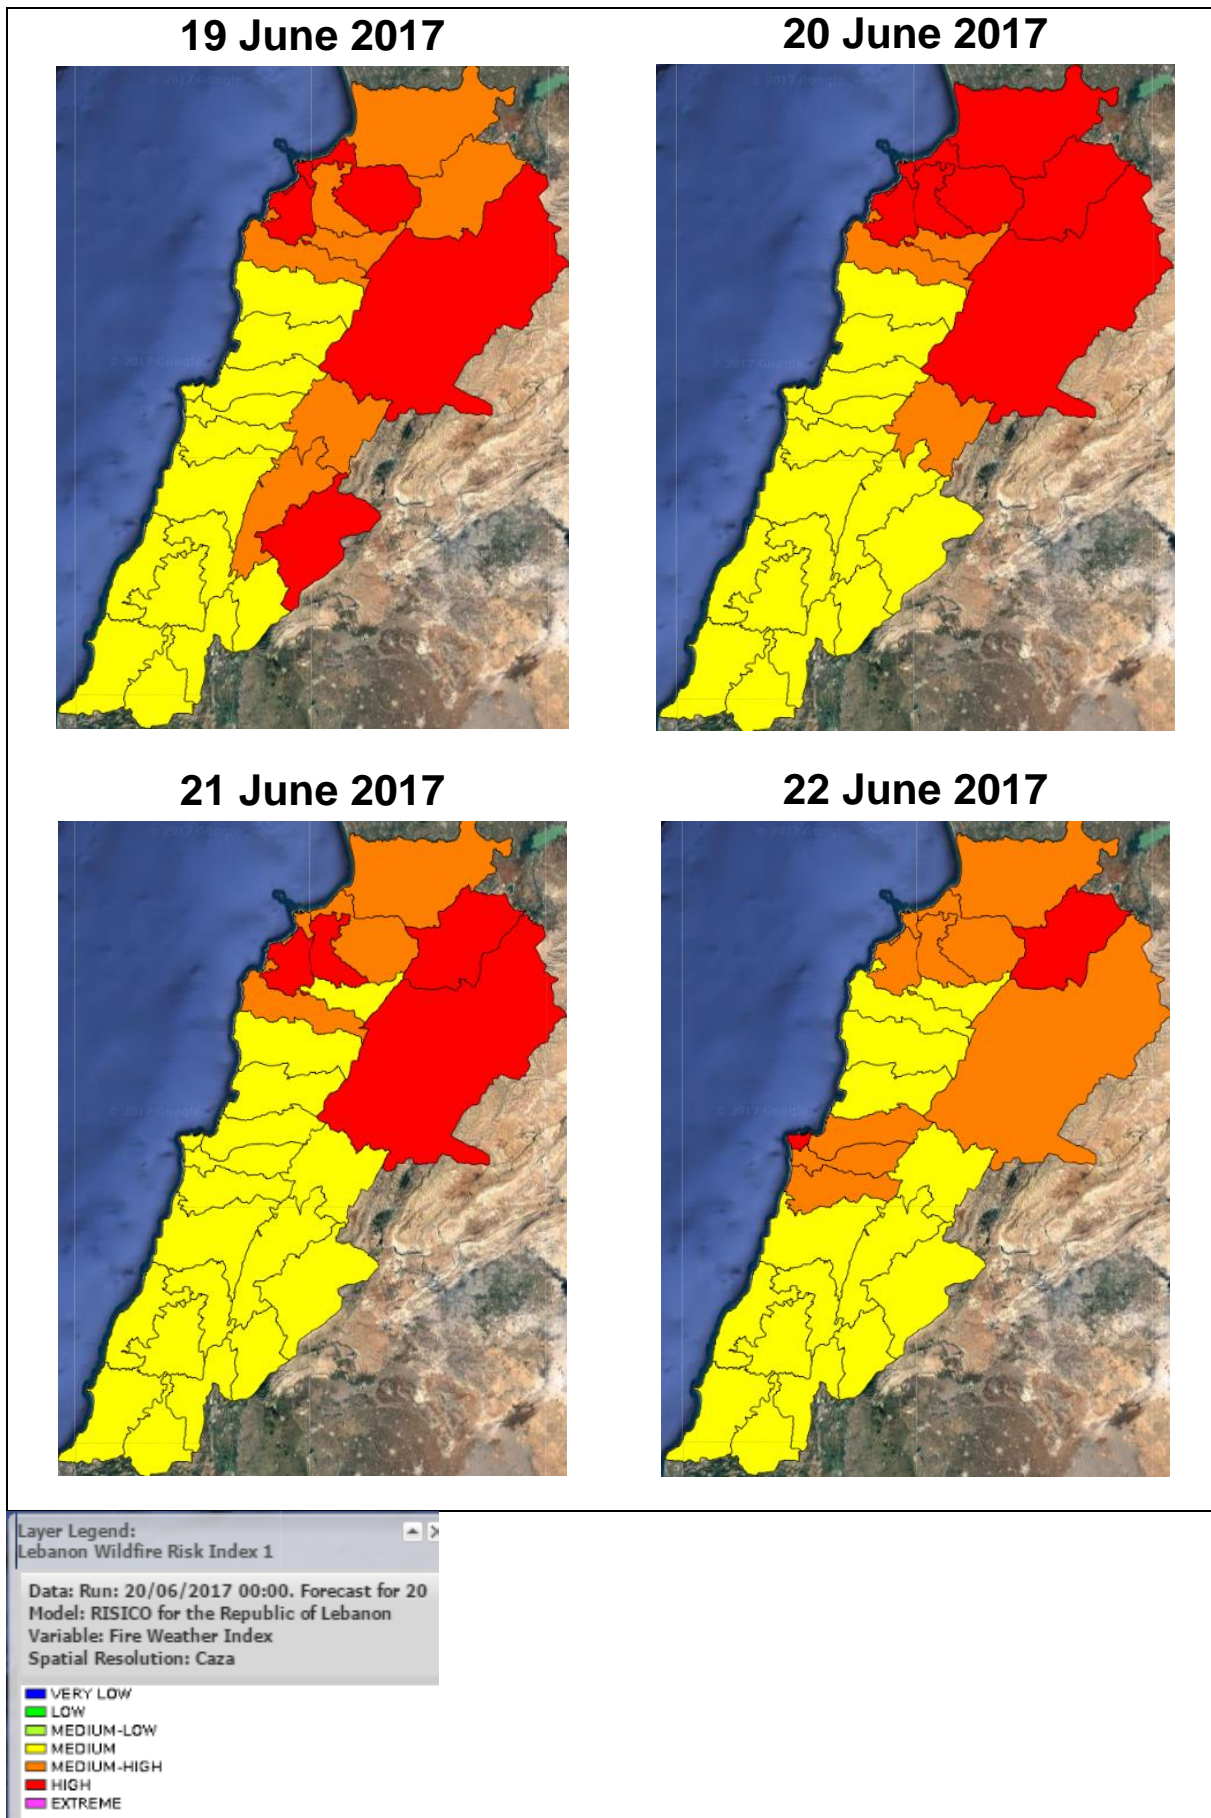

FIRE RISK INDEX