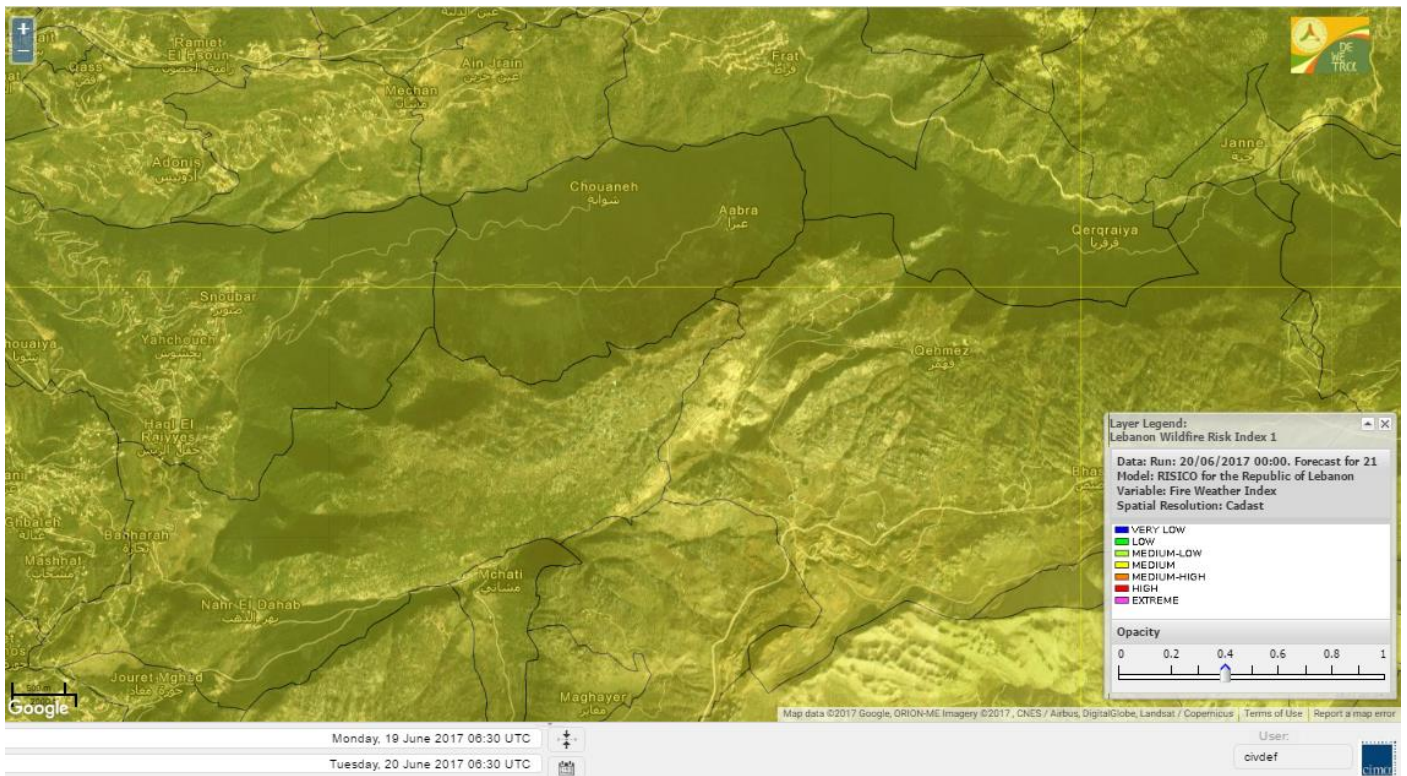

Jabal Moussa Reserve Forecast for 21 June 2017