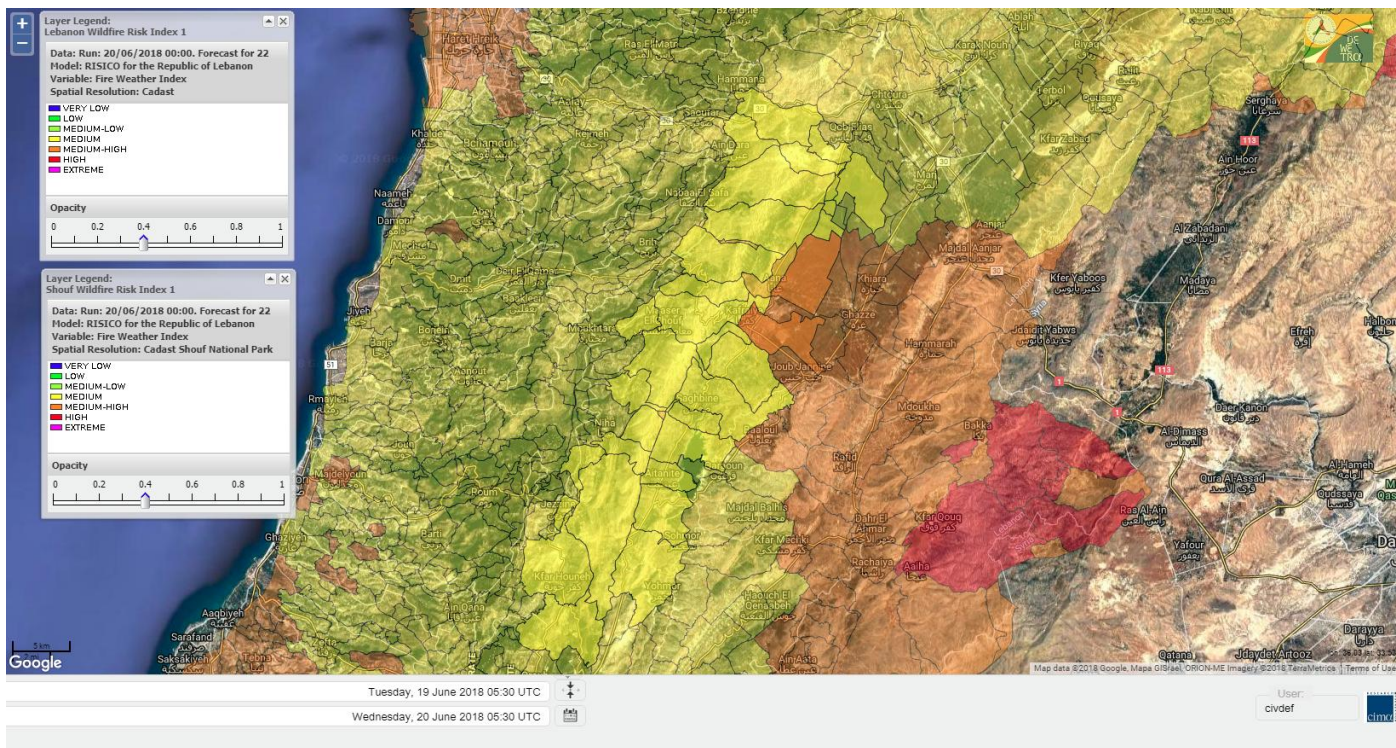

Lebanon for 22 June 2018

Shouf Biosphere Reserve Forecast for 20 June 2018

Shouf Biosphere Reserve Forecast for 21 June 2018

Shouf Biosphere Reserve Forecast for 22 June 2018

Jabal Moussa Reserve Forecast for 20 June 2018