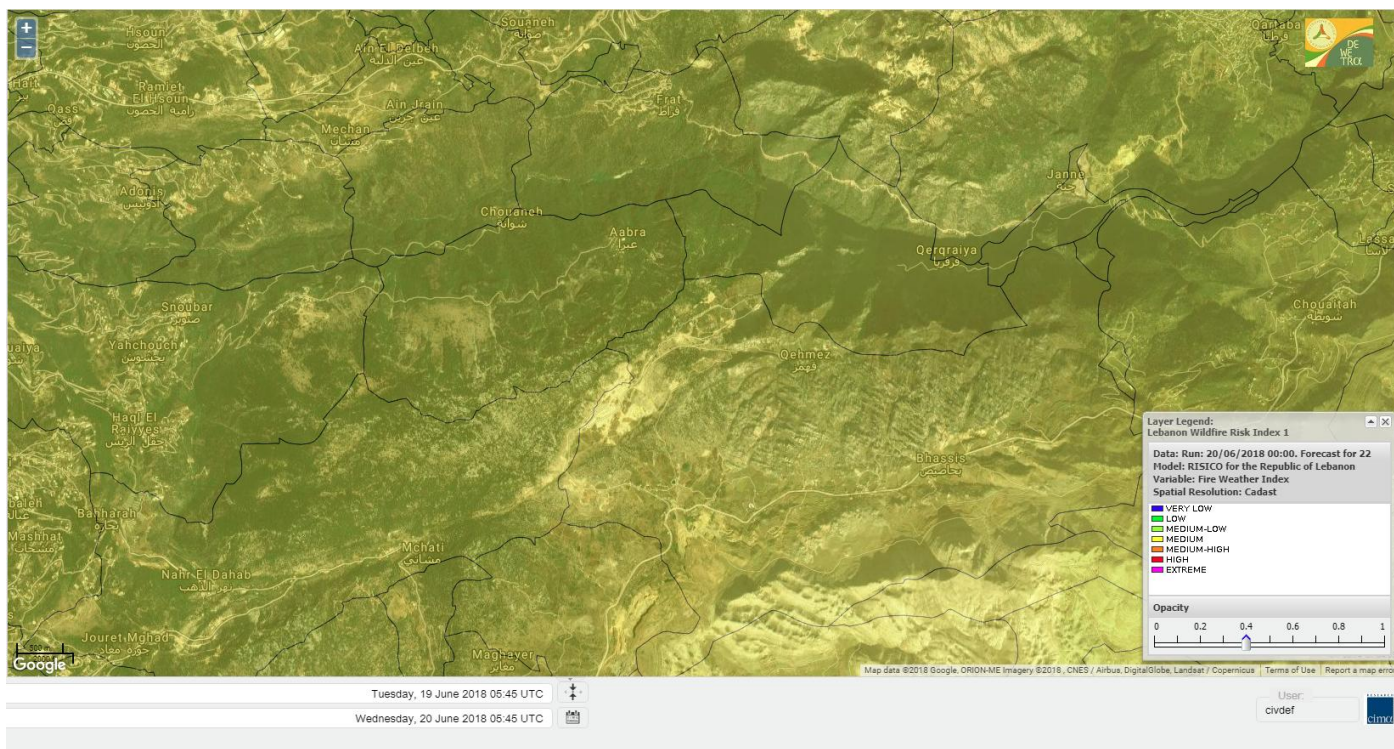

Jabal Moussa Reserve Forecast for 22 June 2018