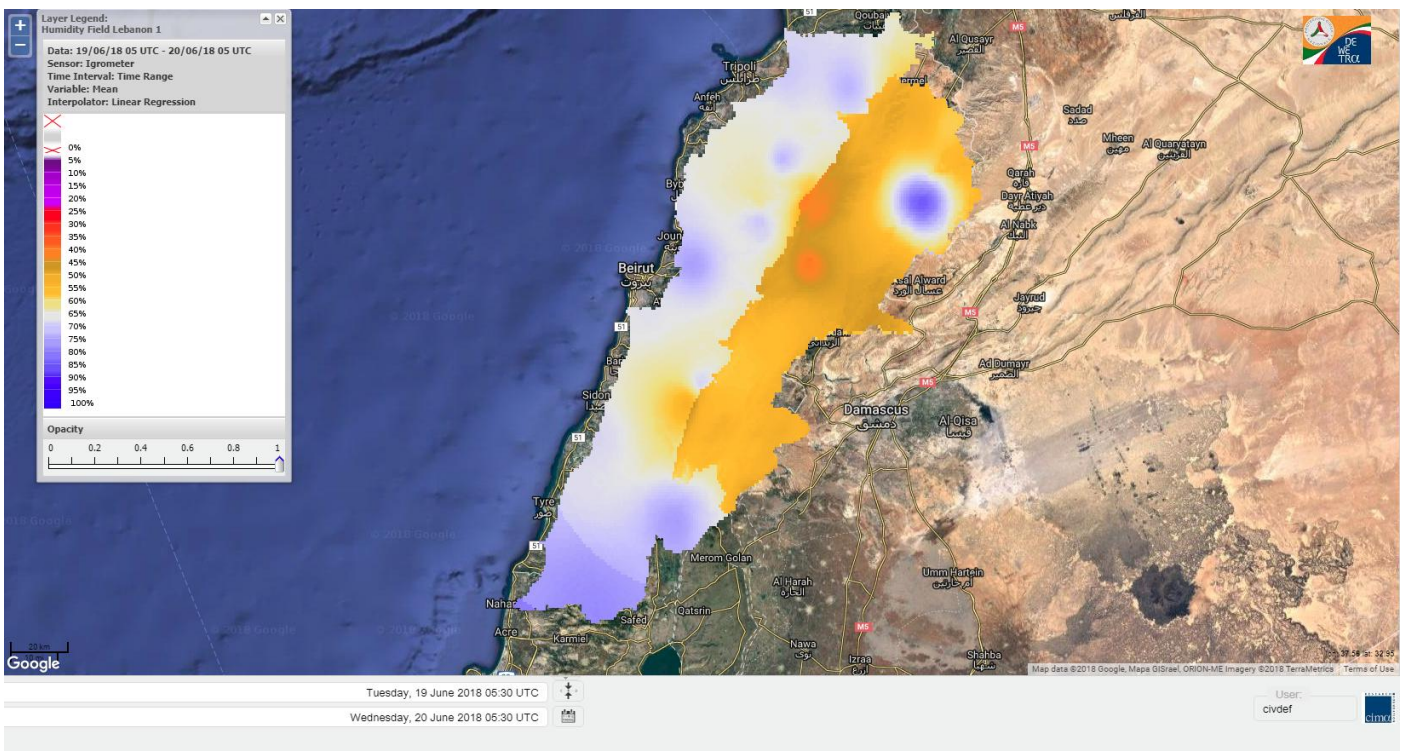

Lebanon humidity for Lebanon 20 June 2018