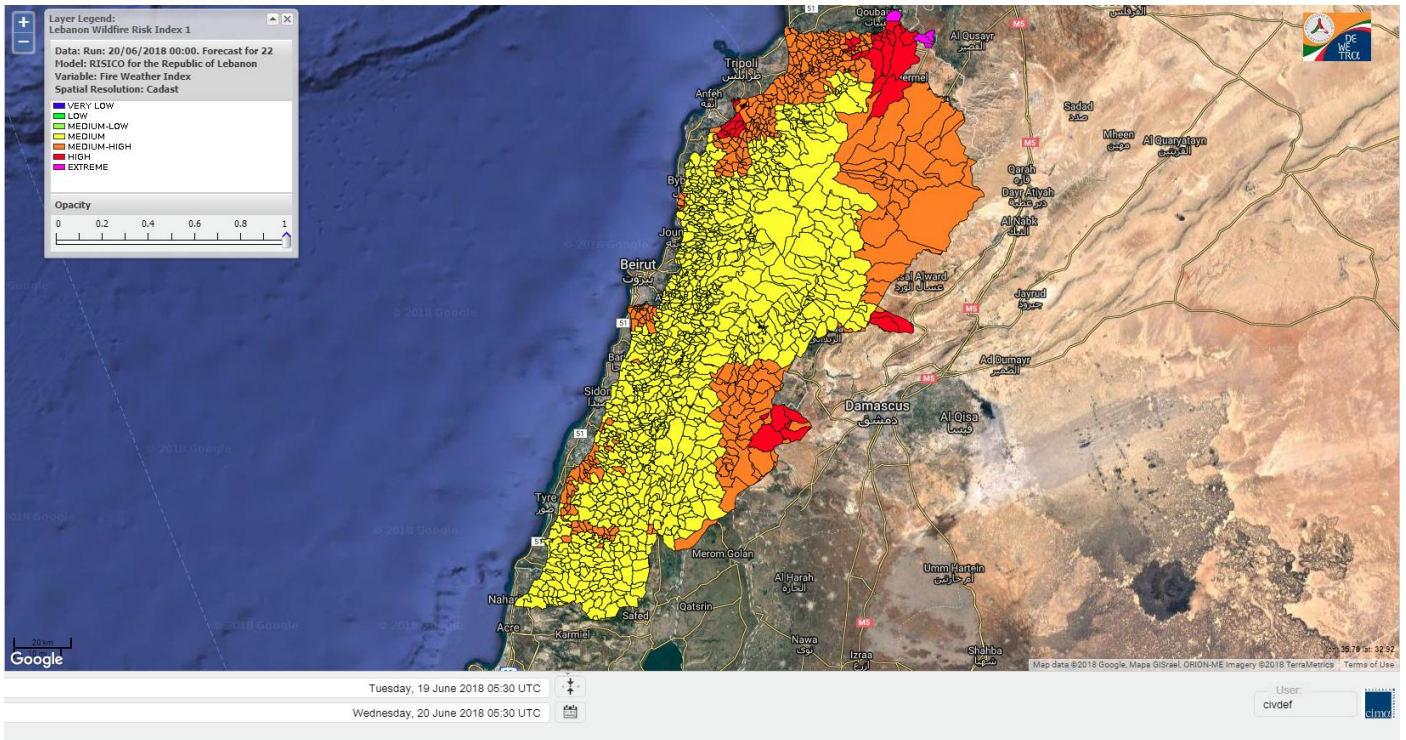

Lebanon for 22 June 2018