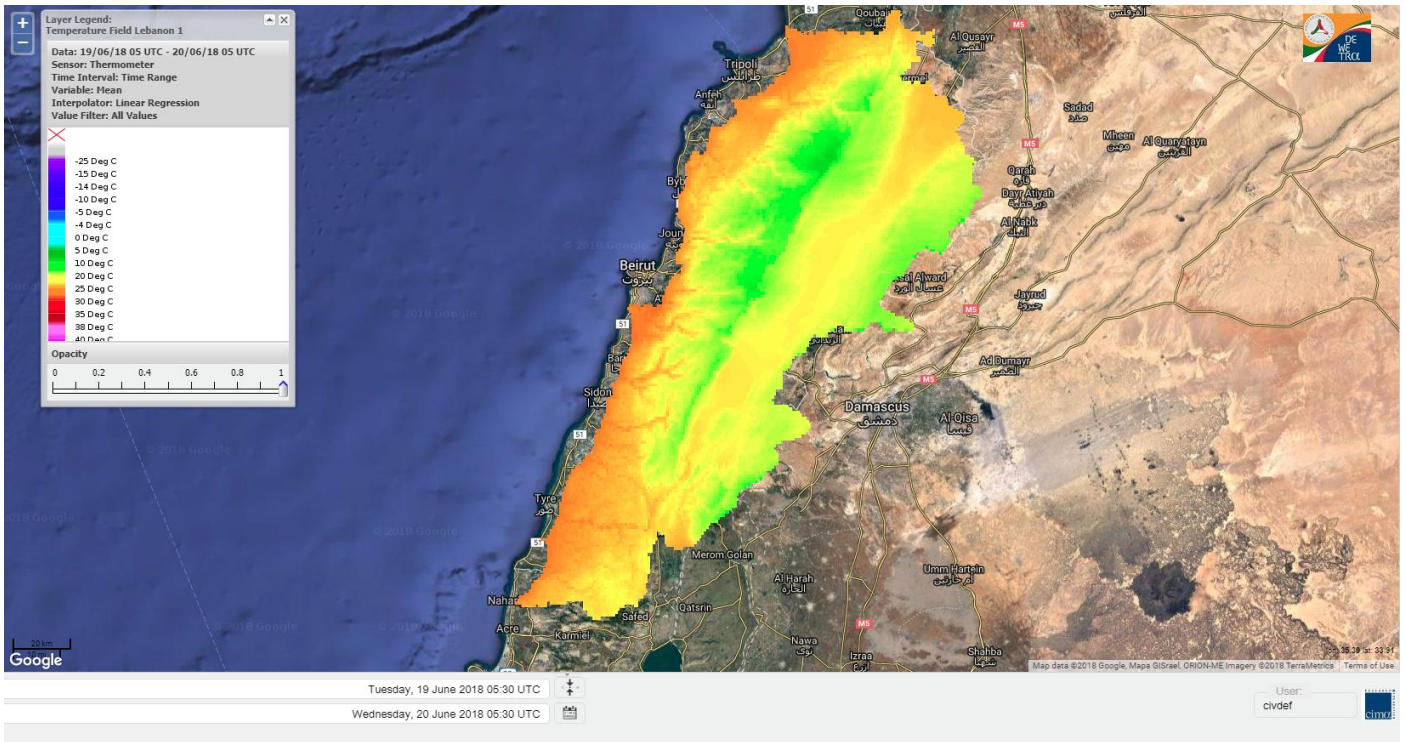

Lebanon temperature for Lebanon 20 June 2018