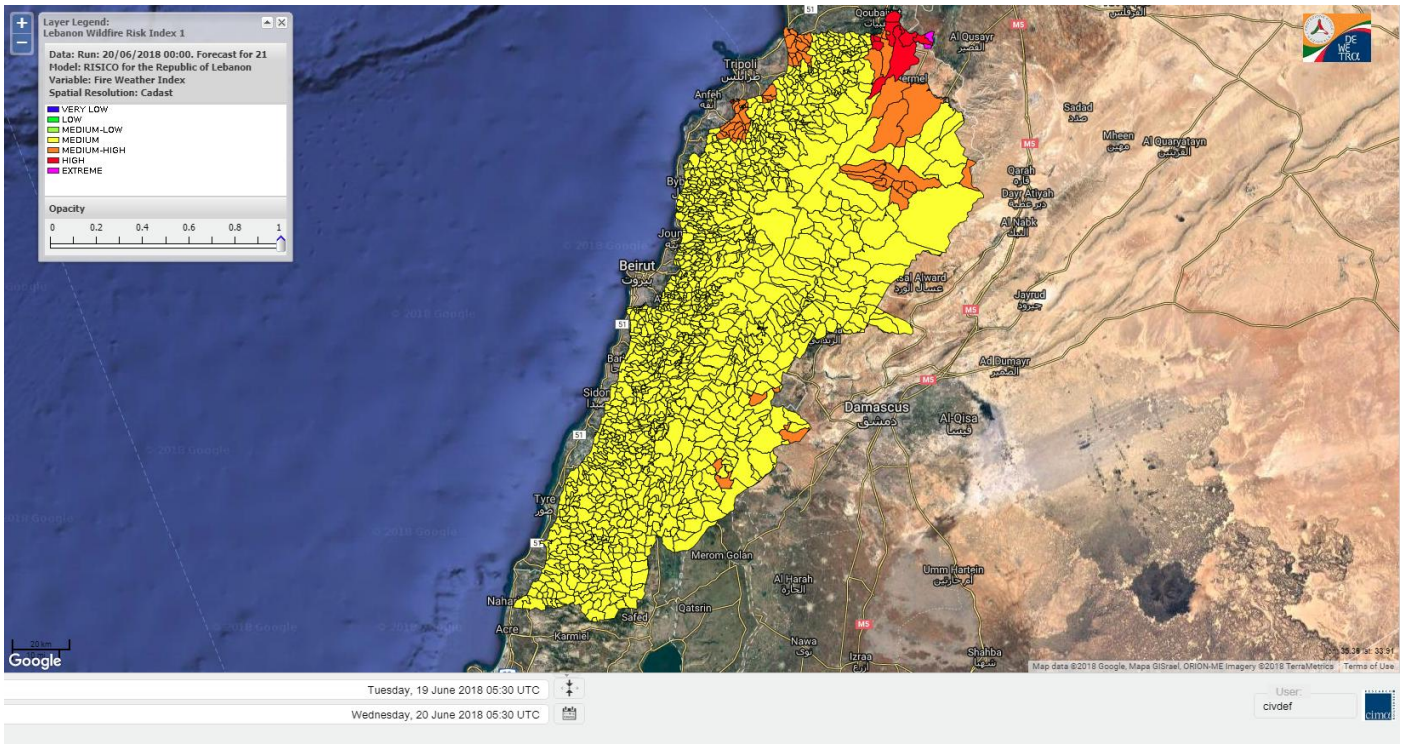

Lebanon for 21 June 2018