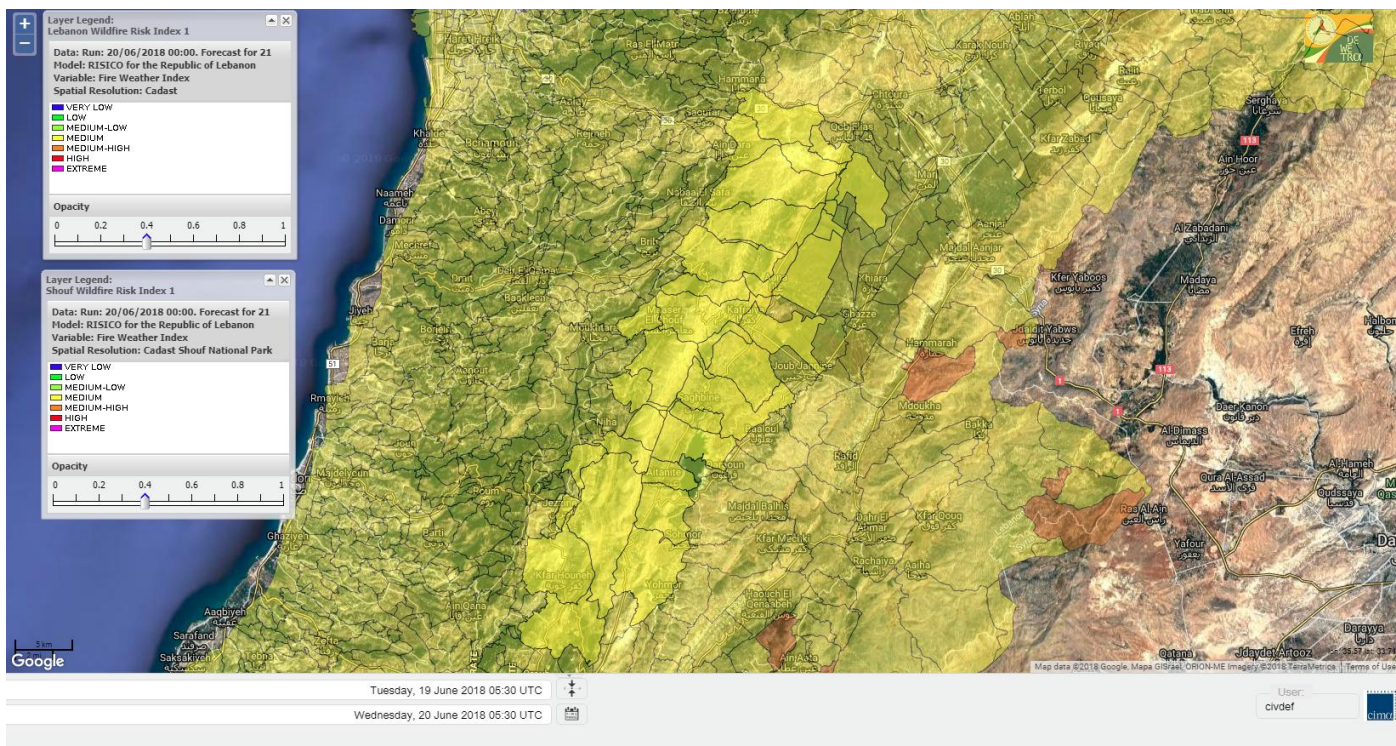

Shouf Biosphere Reserve Forecast for 21 June 2018