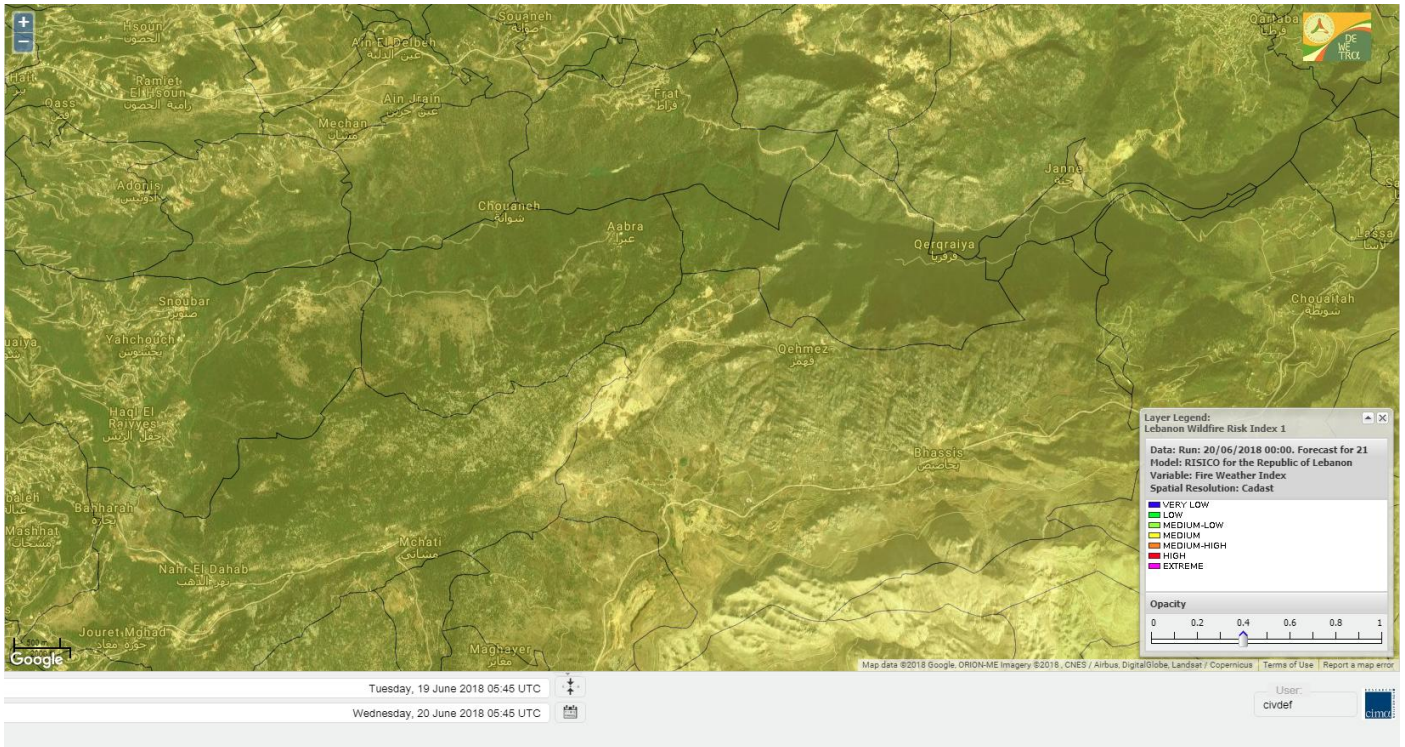

Jabal Moussa Reserve Forecast for 21 June 2018