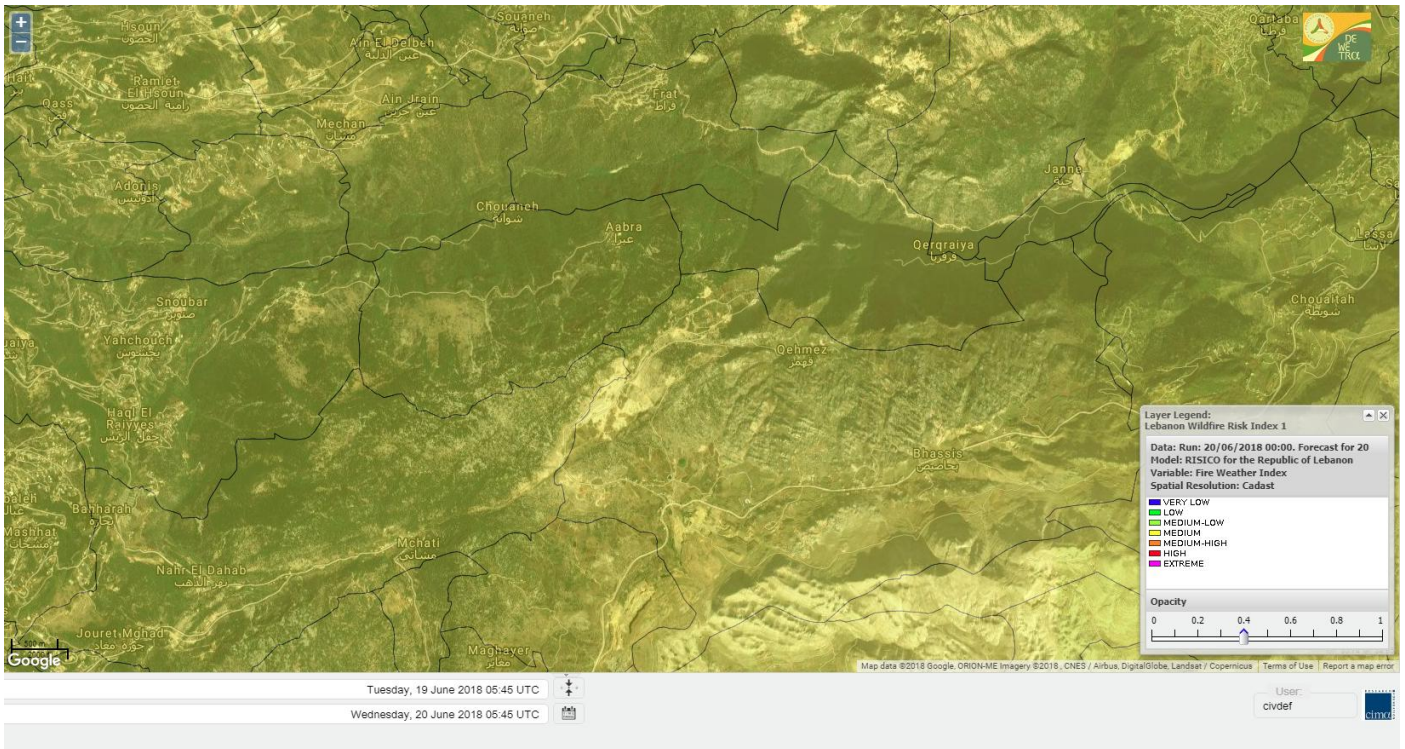

Lebanon for 22 June 2018

Shouf Biosphere Reserve Forecast for 20 June 2018

Shouf Biosphere Reserve Forecast for 21 June 2018

Shouf Biosphere Reserve Forecast for 22 June 2018

Jabal Moussa Reserve Forecast for 20 June 2018