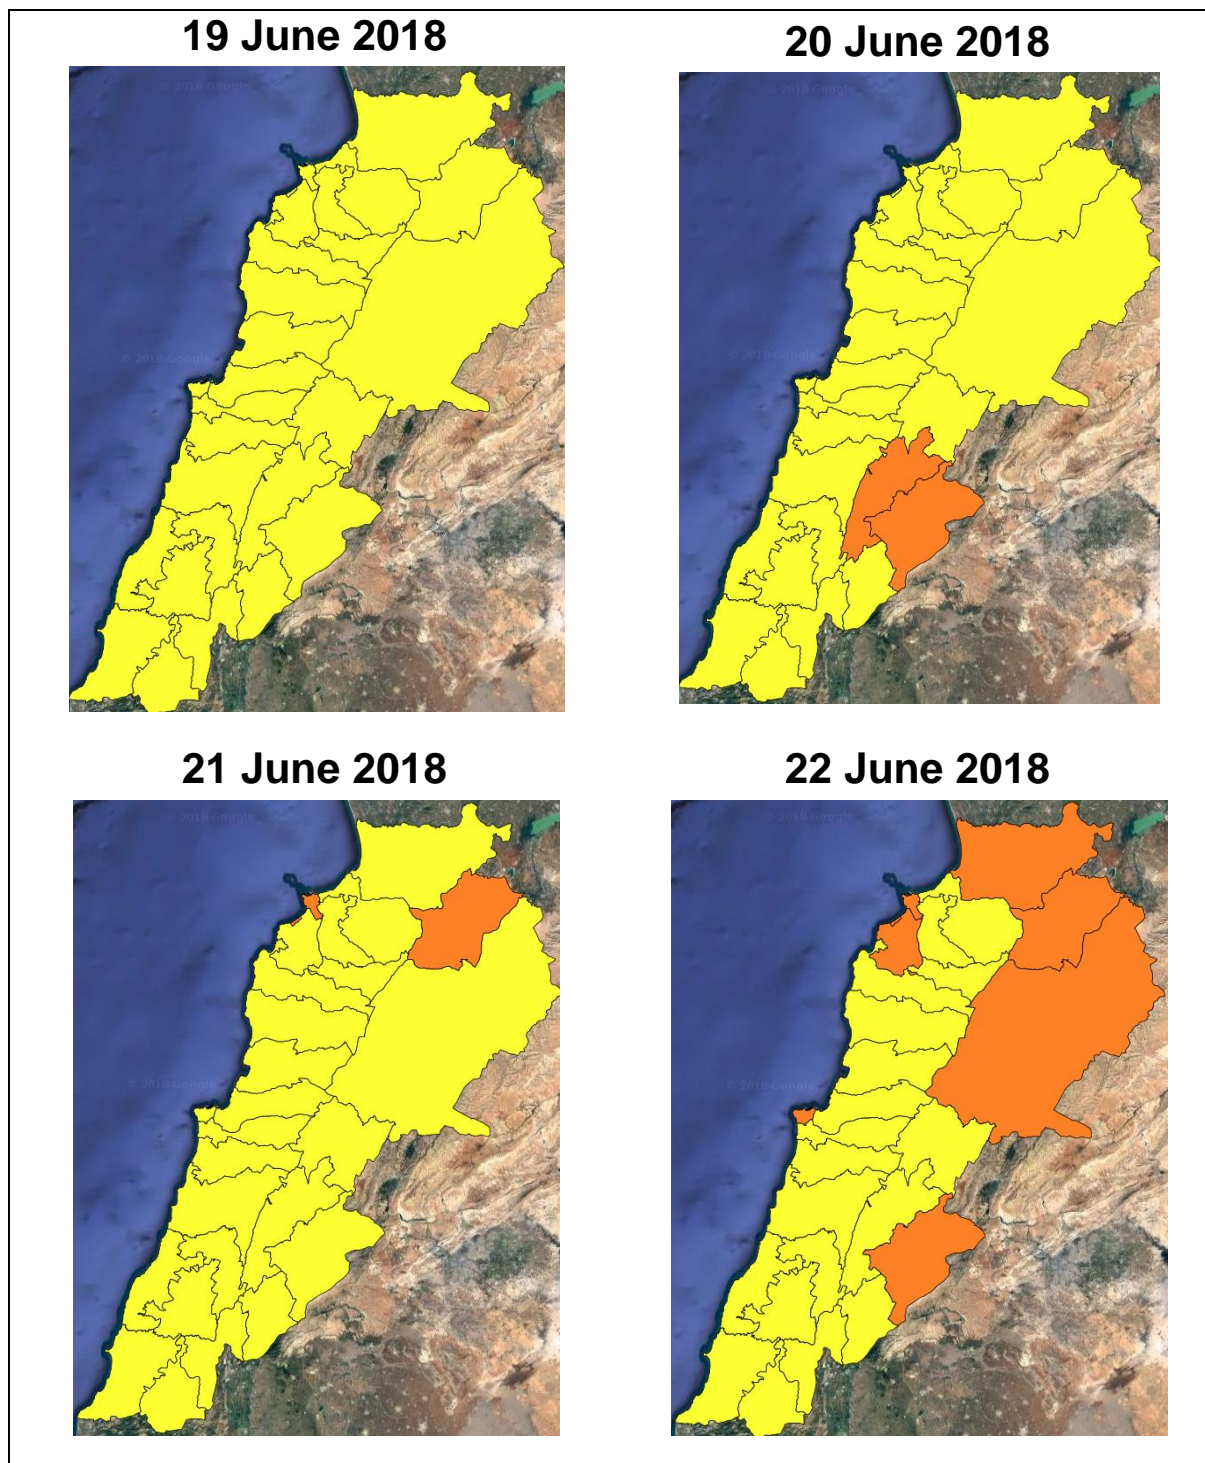

FIRE RISK INDEX

Layer Legend:
Lebanon Wildfire Risk Index 1

Data: Run: 20/06/2018 00:00. Forecast for 20
Model: RISICO for the Republic of Lebanon
Variable: Fire Weather Index
Spatial Resolution: Caza

- VERY LOW
- LOW
- MEDIUM-LOW
- MEDIUM
- MEDIUM-HIGH
- HIGH
- EXTREME