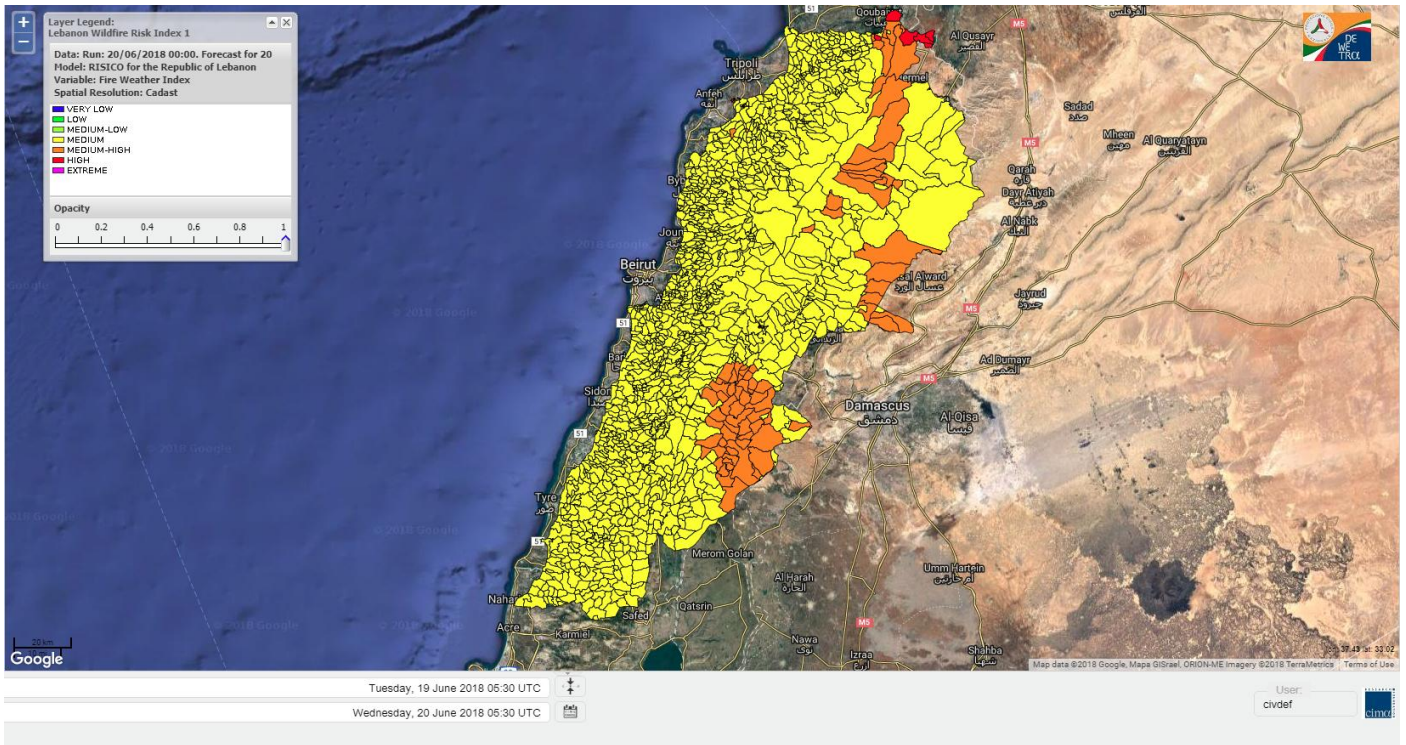

Lebanon for 20 June 2018