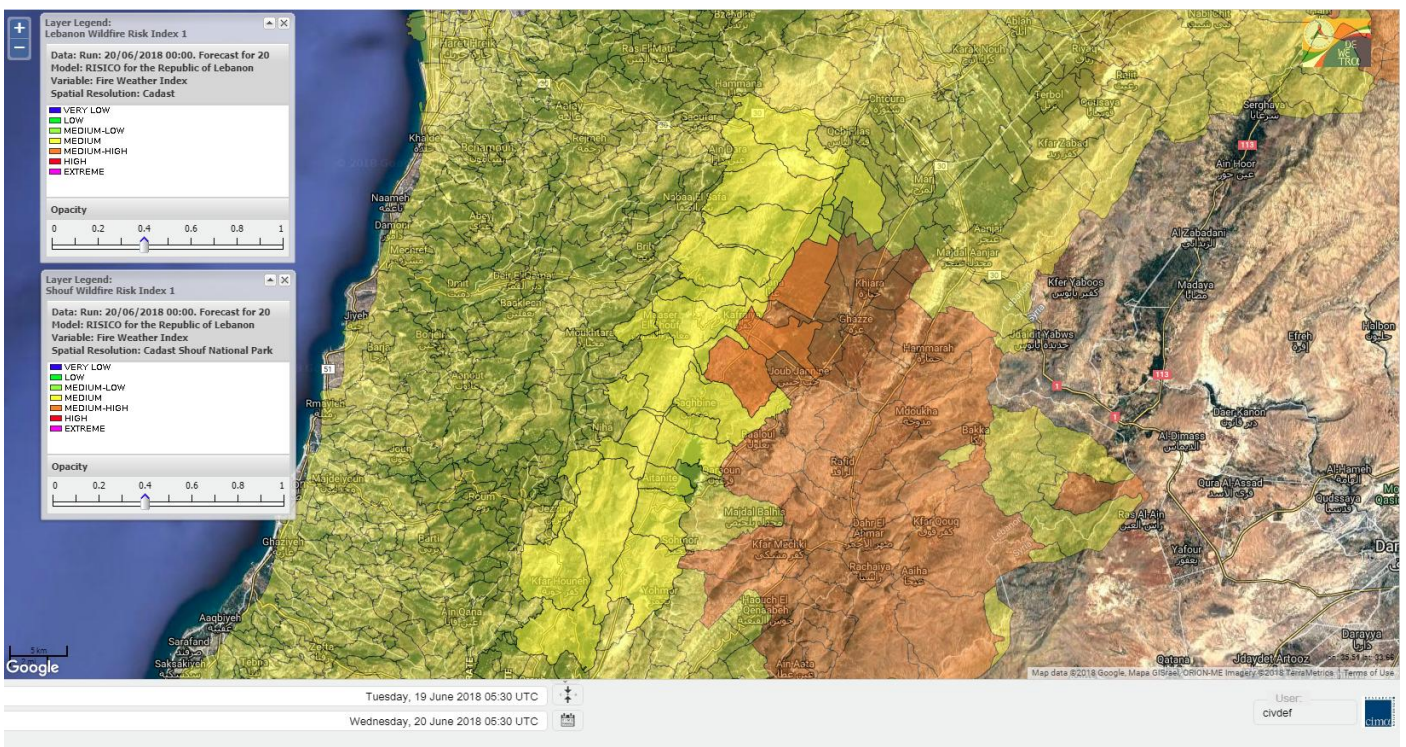

Shouf Biosphere Reserve Forecast for 20 June 2018