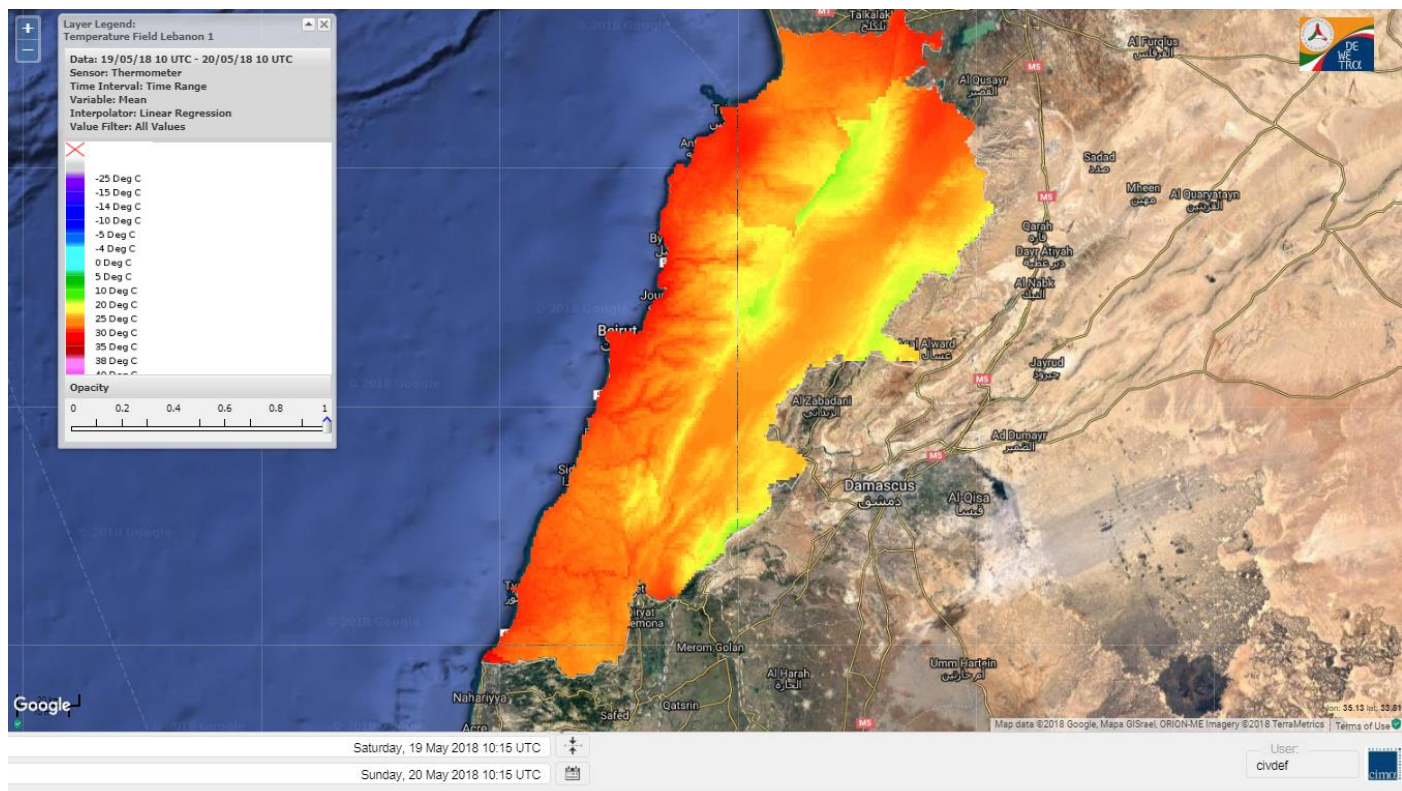

Lebanon temperature for 20 May 2018