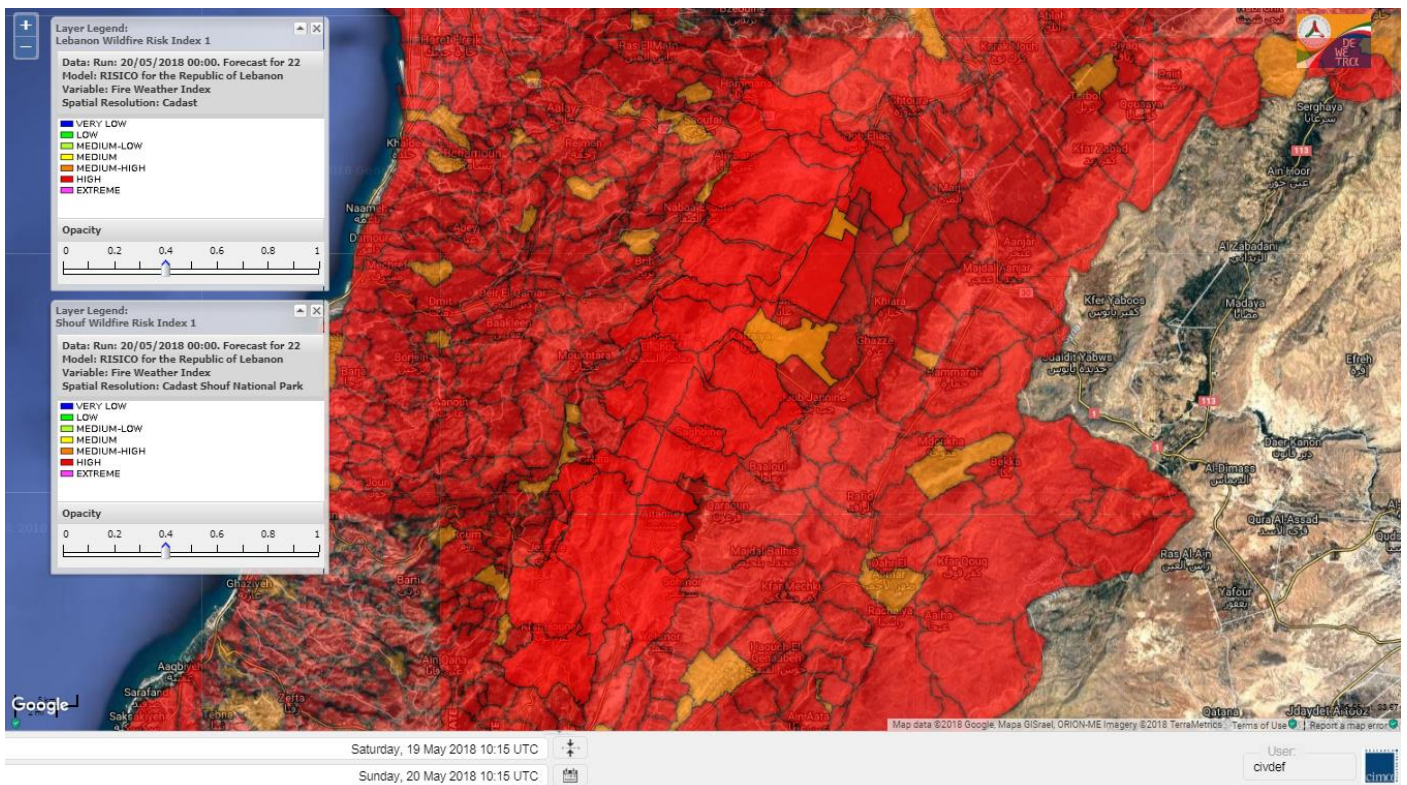

Shouf Biosphere Reserve Forecast for 22 May 2018