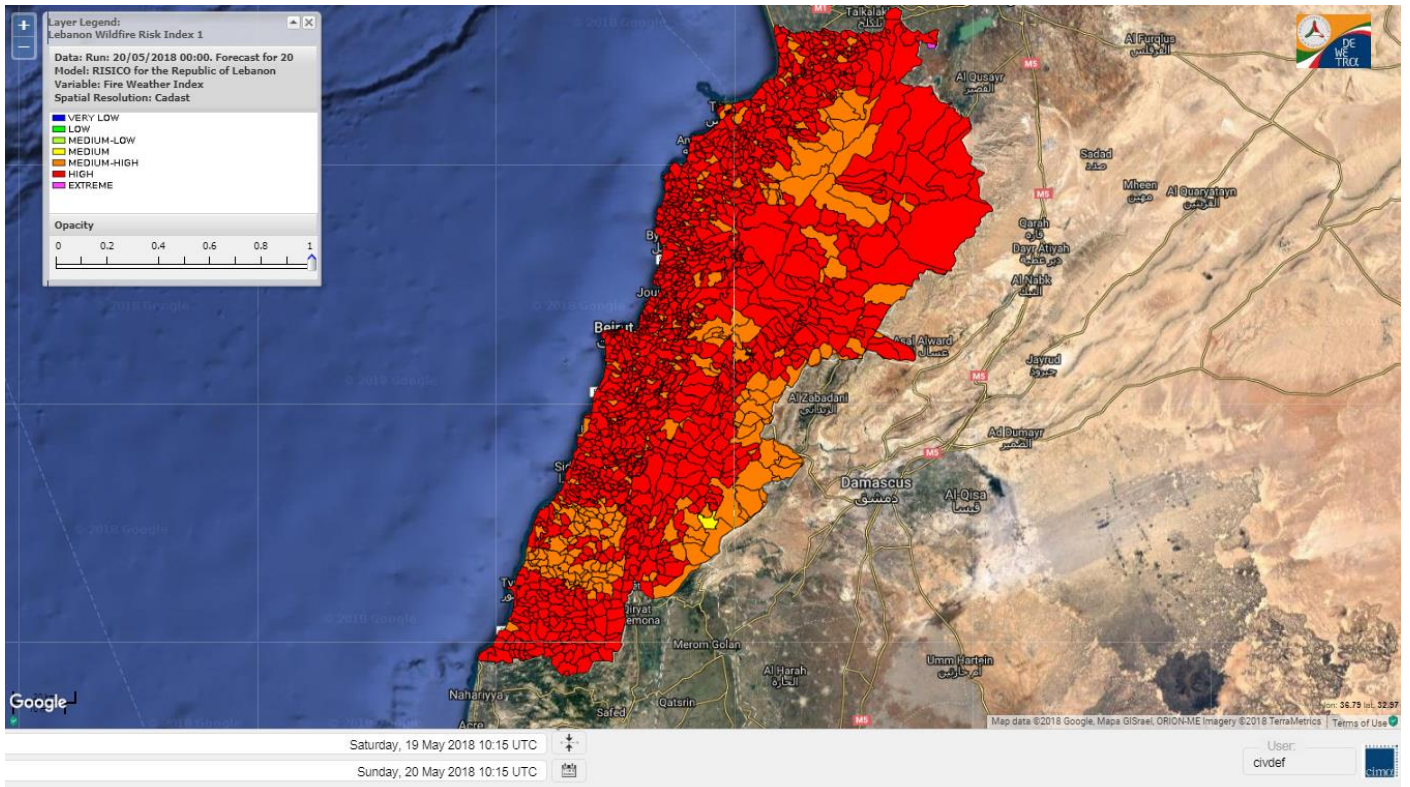

Beirut, 20 May 2018

FIRE RISK INDEX

Lebanon temperature for 20 May 2018

Lebanon humidity for 20 May 2018

Lebanon for 20 May 2018

Lebanon for 21 May 2018

Lebanon for 22 May 2018

Shouf Biosphere Reserve Forecast for 20 May 2018