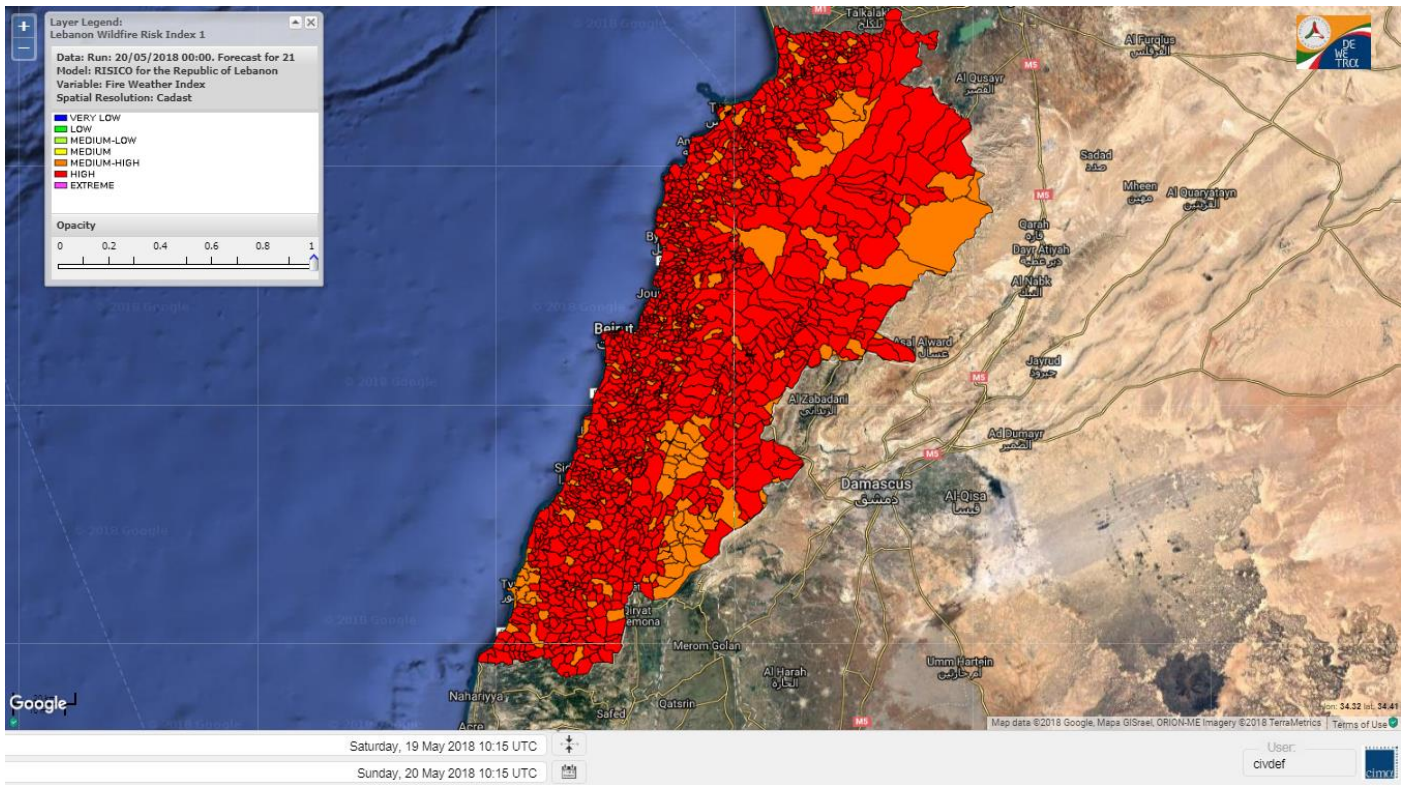

Beirut, 20 May 2018

FIRE RISK INDEX

Lebanon temperature for 20 May 2018

Lebanon humidity for 20 May 2018

Lebanon for 20 May 2018

Lebanon for 21 May 2018

Lebanon for 22 May 2018

Shouf Biosphere Reserve Forecast for 20 May 2018