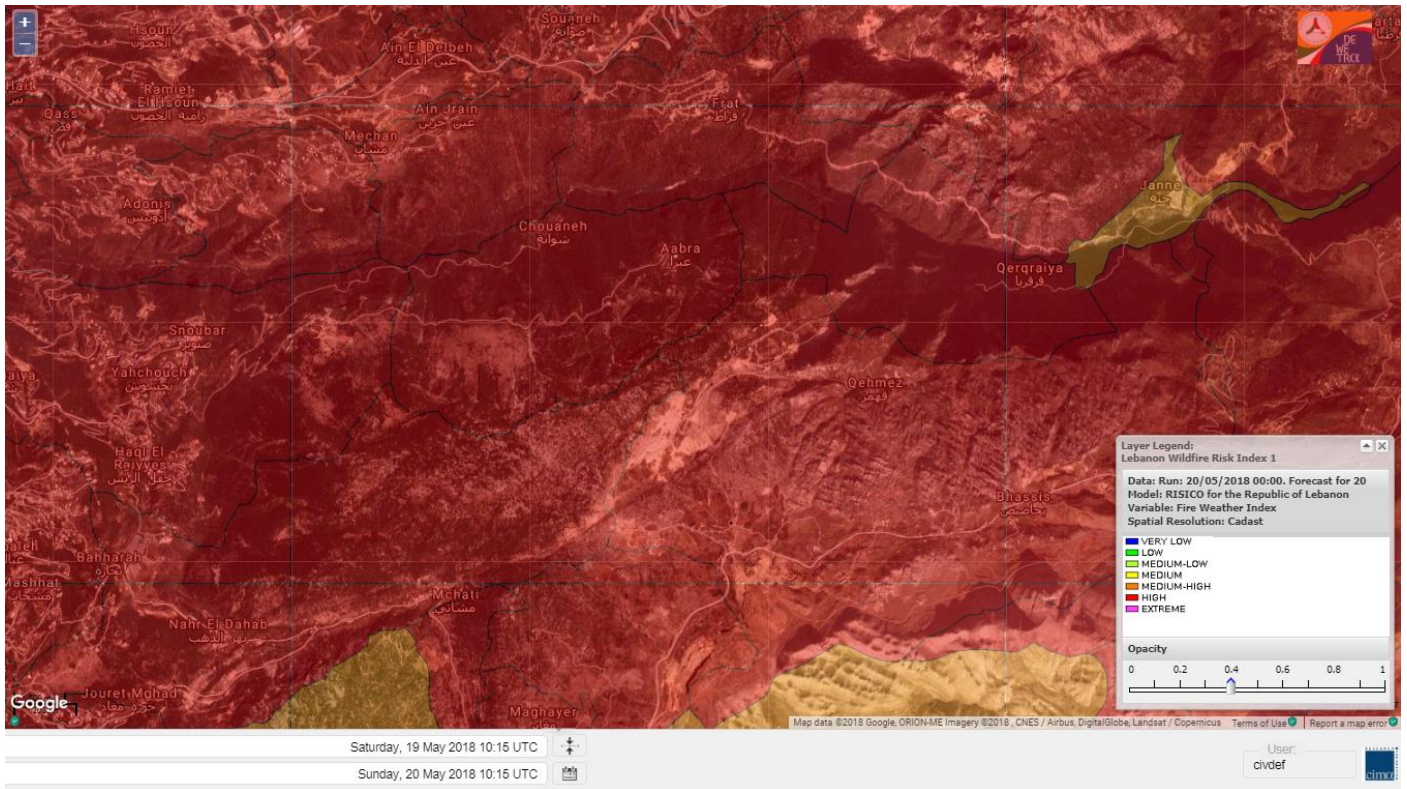

Jabal Moussa Reserve Forecast for 20 May 2018