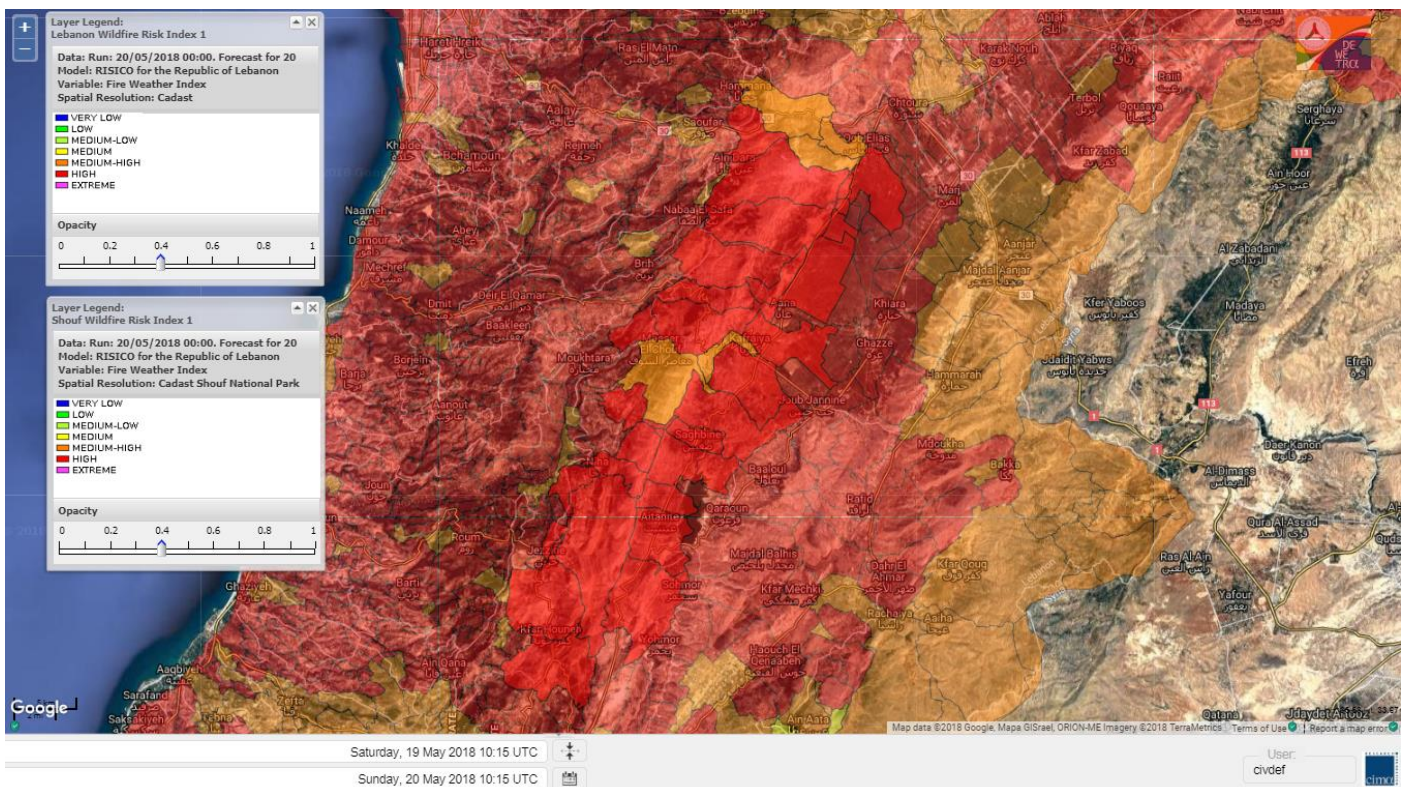

Shouf Biosphere Reserve Forecast for 20 May 2018