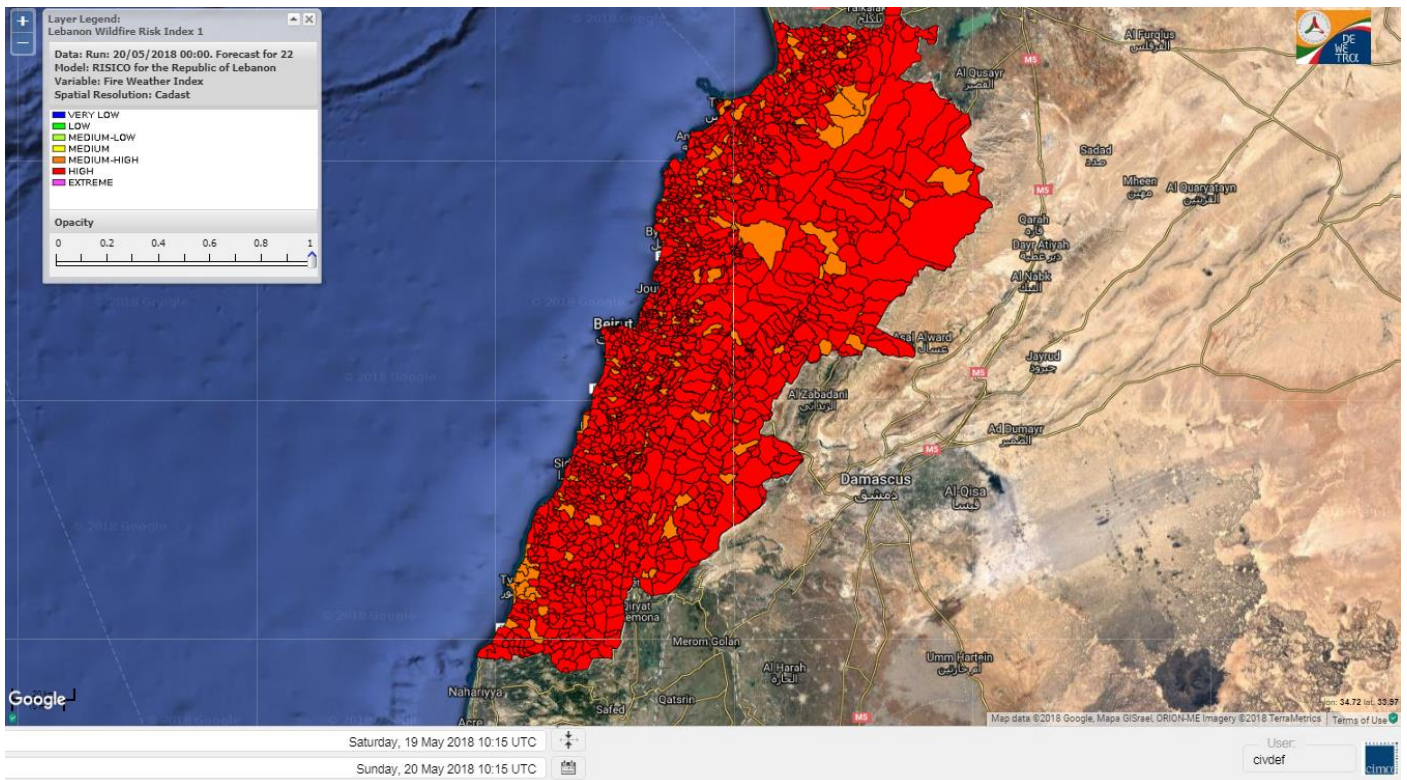

Beirut, 20 May 2018

FIRE RISK INDEX

Lebanon temperature for 20 May 2018

Lebanon humidity for 20 May 2018

Lebanon for 20 May 2018

Lebanon for 21 May 2018

Lebanon for 22 May 2018

Shouf Biosphere Reserve Forecast for 20 May 2018