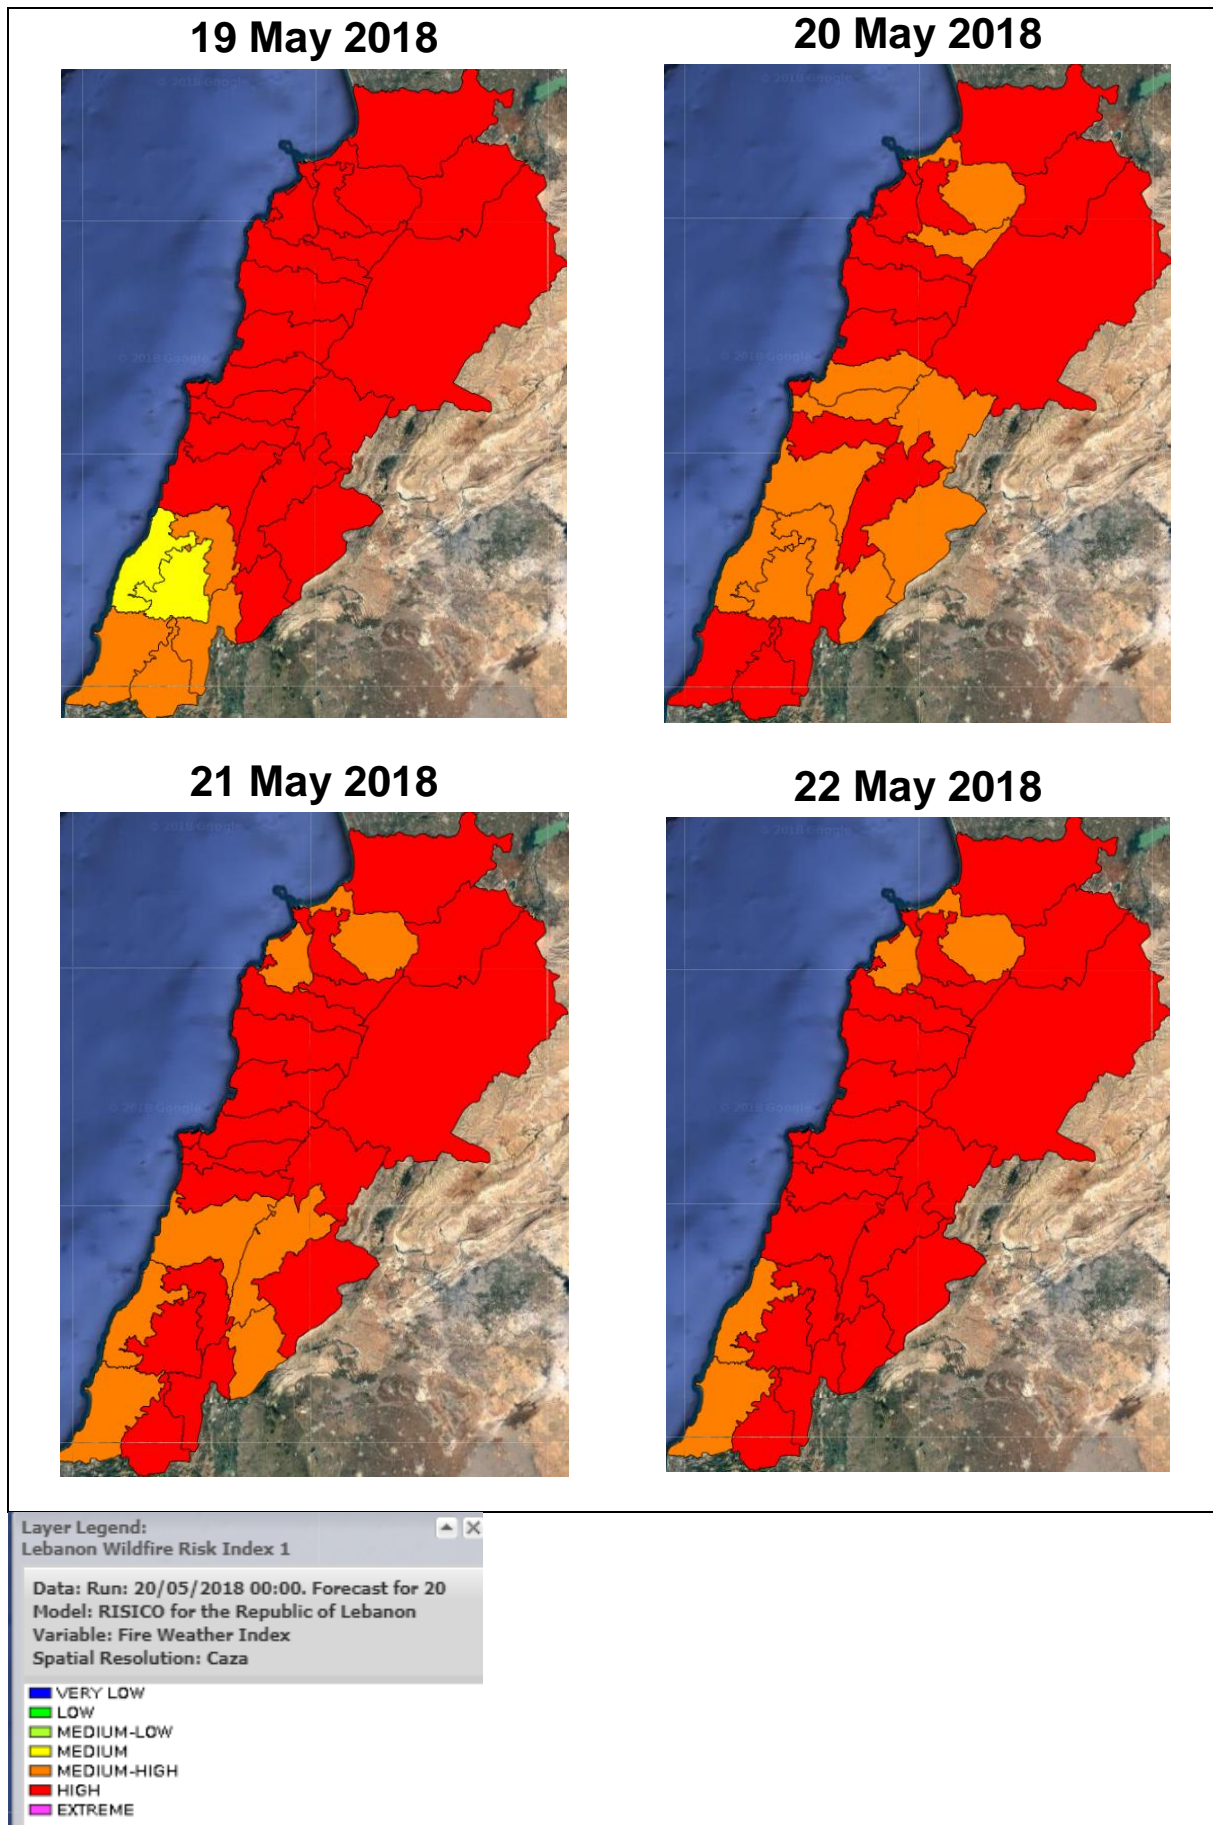

FIRE RISK INDEX