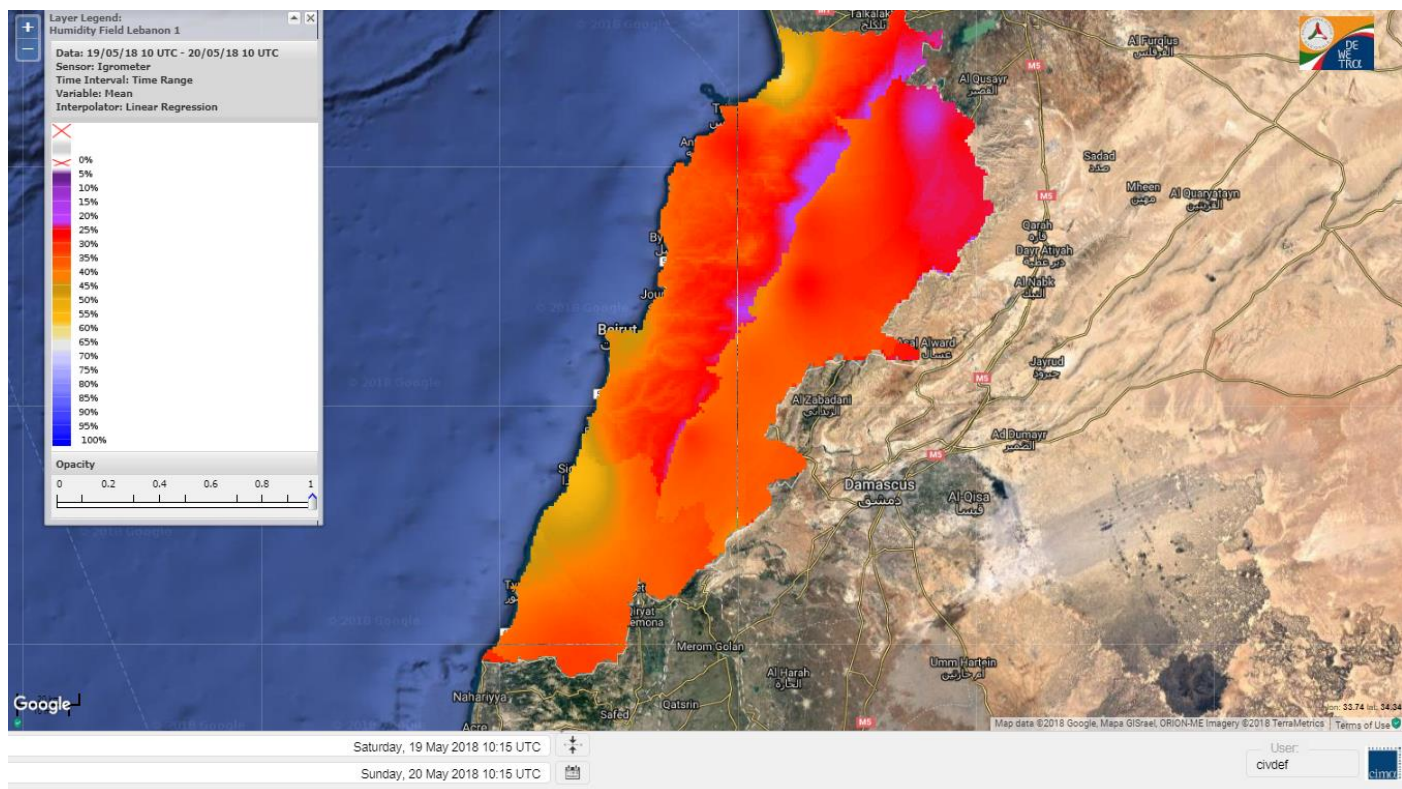

Beirut, 20 May 2018

FIRE RISK INDEX

Lebanon temperature for 20 May 2018

Lebanon humidity for 20 May 2018

Lebanon for 20 May 2018

Lebanon for 21 May 2018

Lebanon for 22 May 2018

Shouf Biosphere Reserve Forecast for 20 May 2018