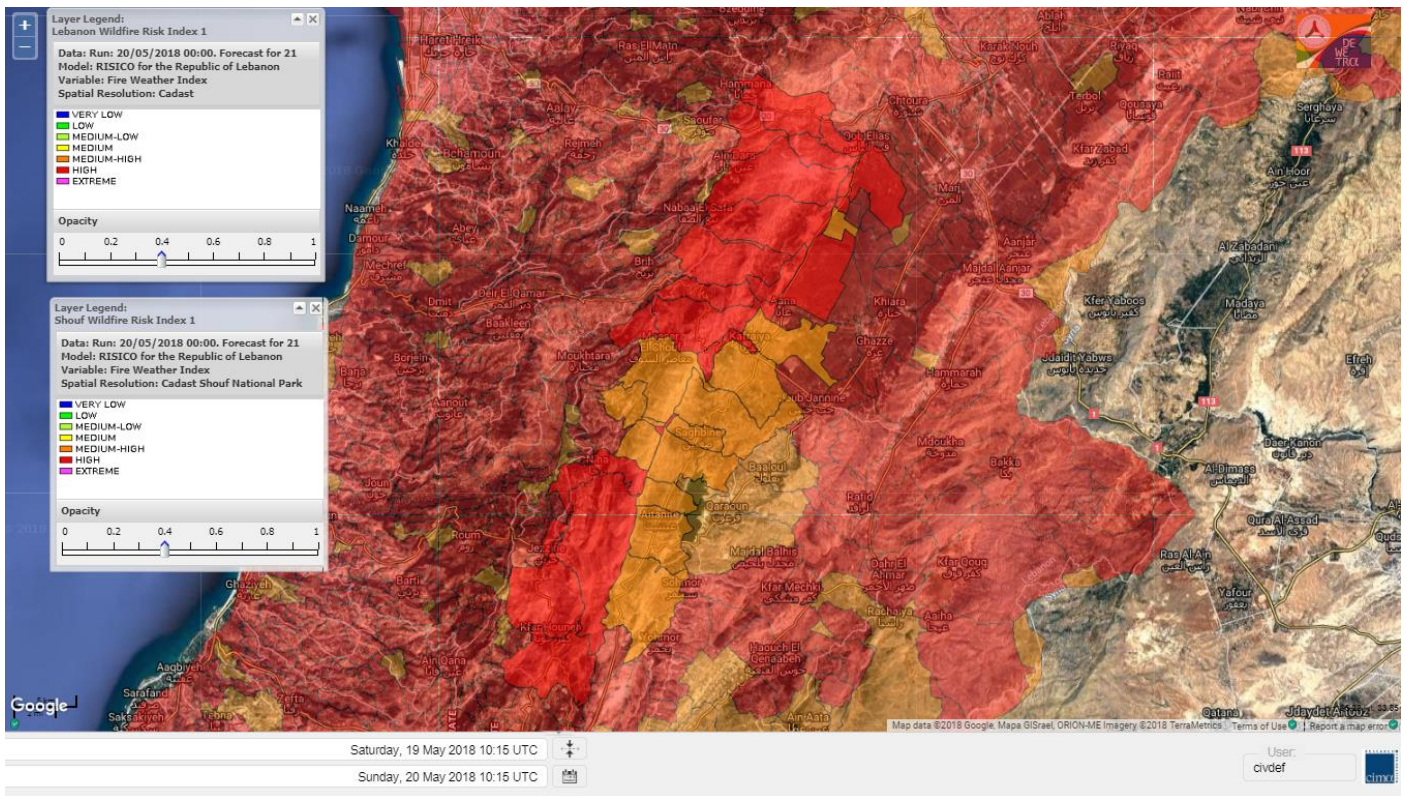

Shouf Biosphere Reserve Forecast for 21 May 2018