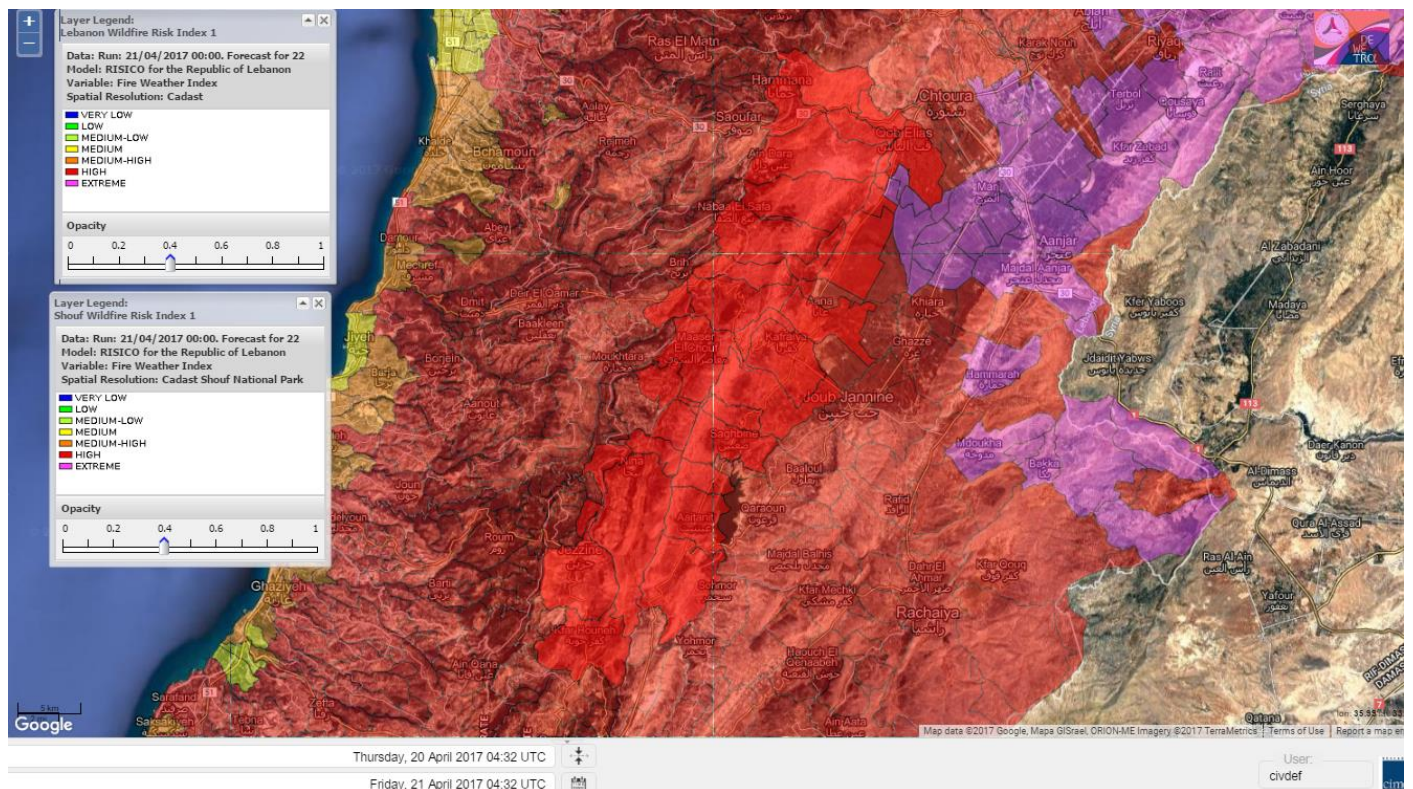

Shouf Biosphere Reserve Forecast for 22 April 2017