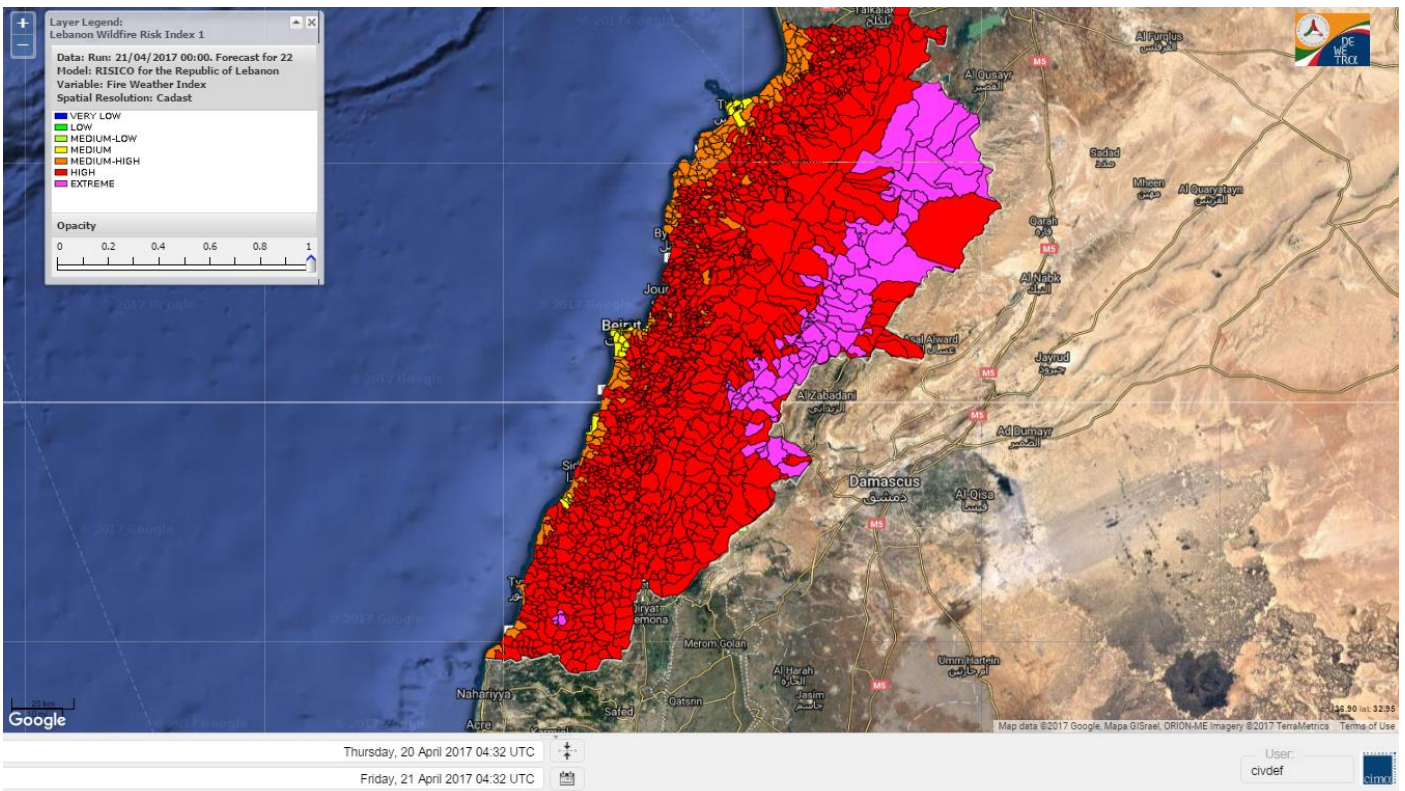

Lebanon for 22 April 2017