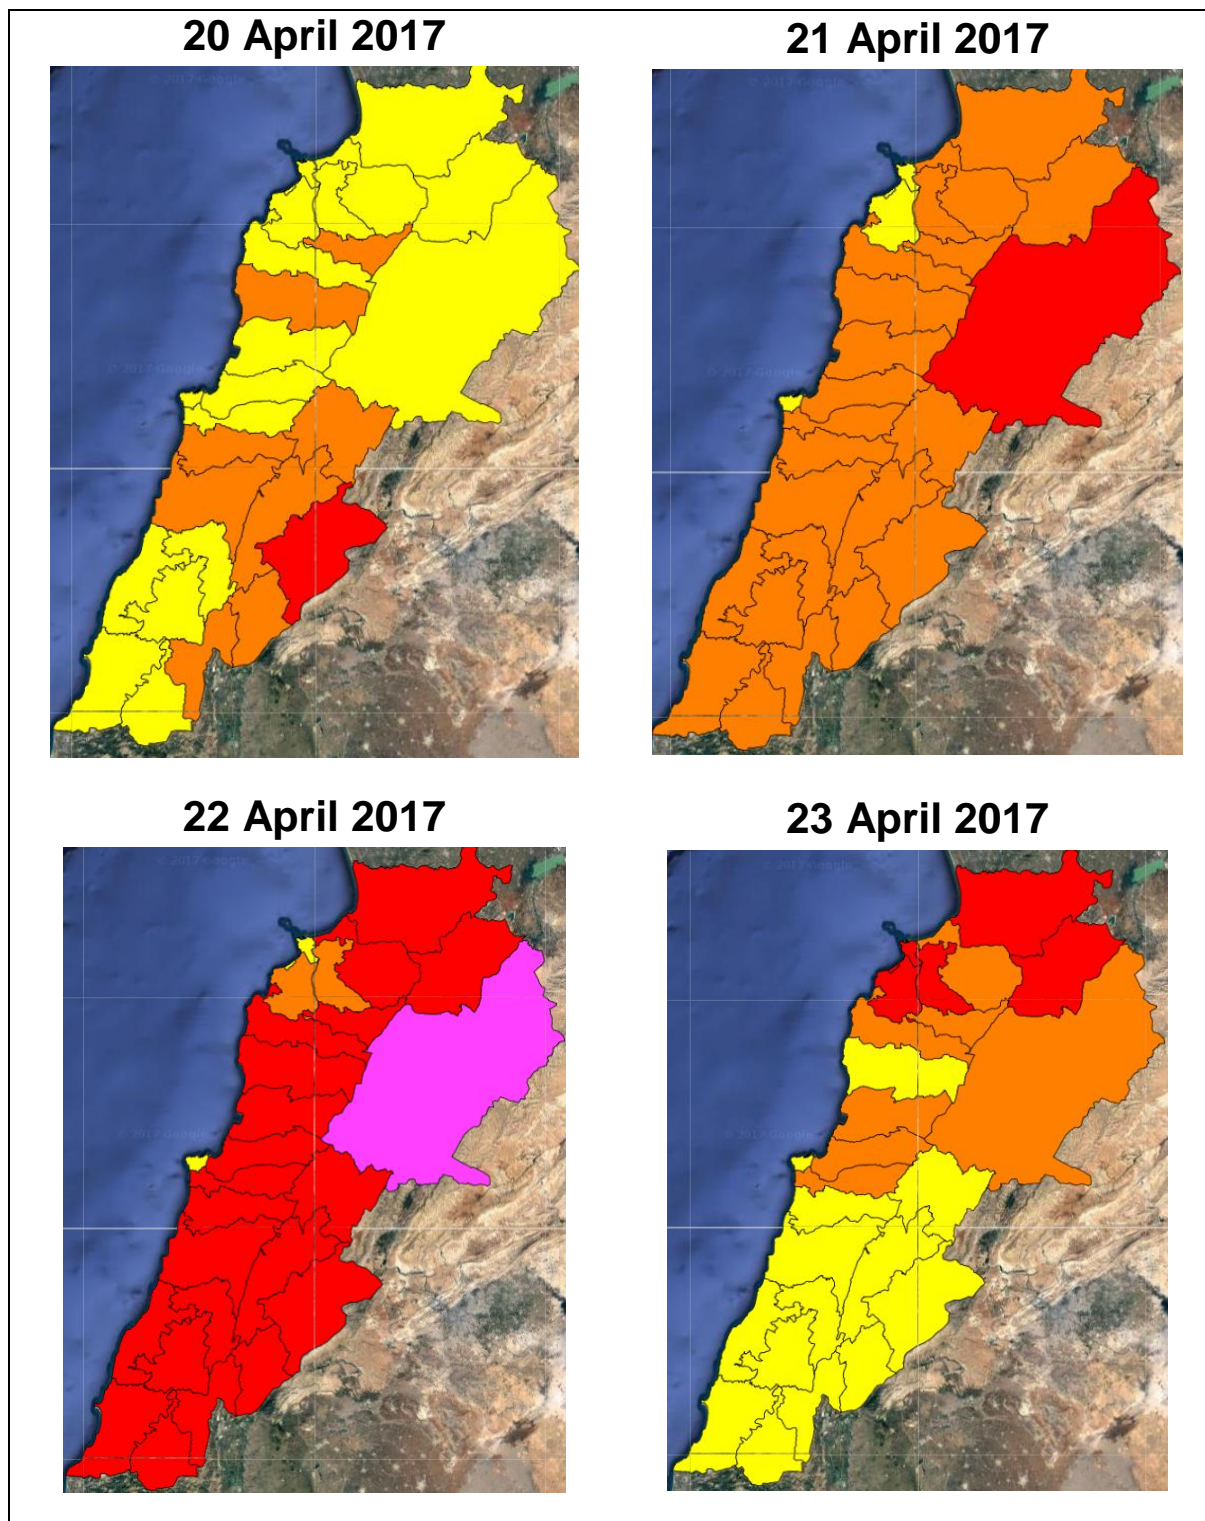

FIRE RISK INDEX

Layer Legend:
Lebanon Wildfire Risk Index 1

Data: Run: 21/04/2017 00:00. Forecast for 21
Model: RISICO for the Republic of Lebanon
Variable: Fire Weather Index
Spatial Resolution: Caza

- VERY LOW
- LOW
- MEDIUM-LOW
- MEDIUM
- MEDIUM-HIGH
- HIGH
- EXTREME