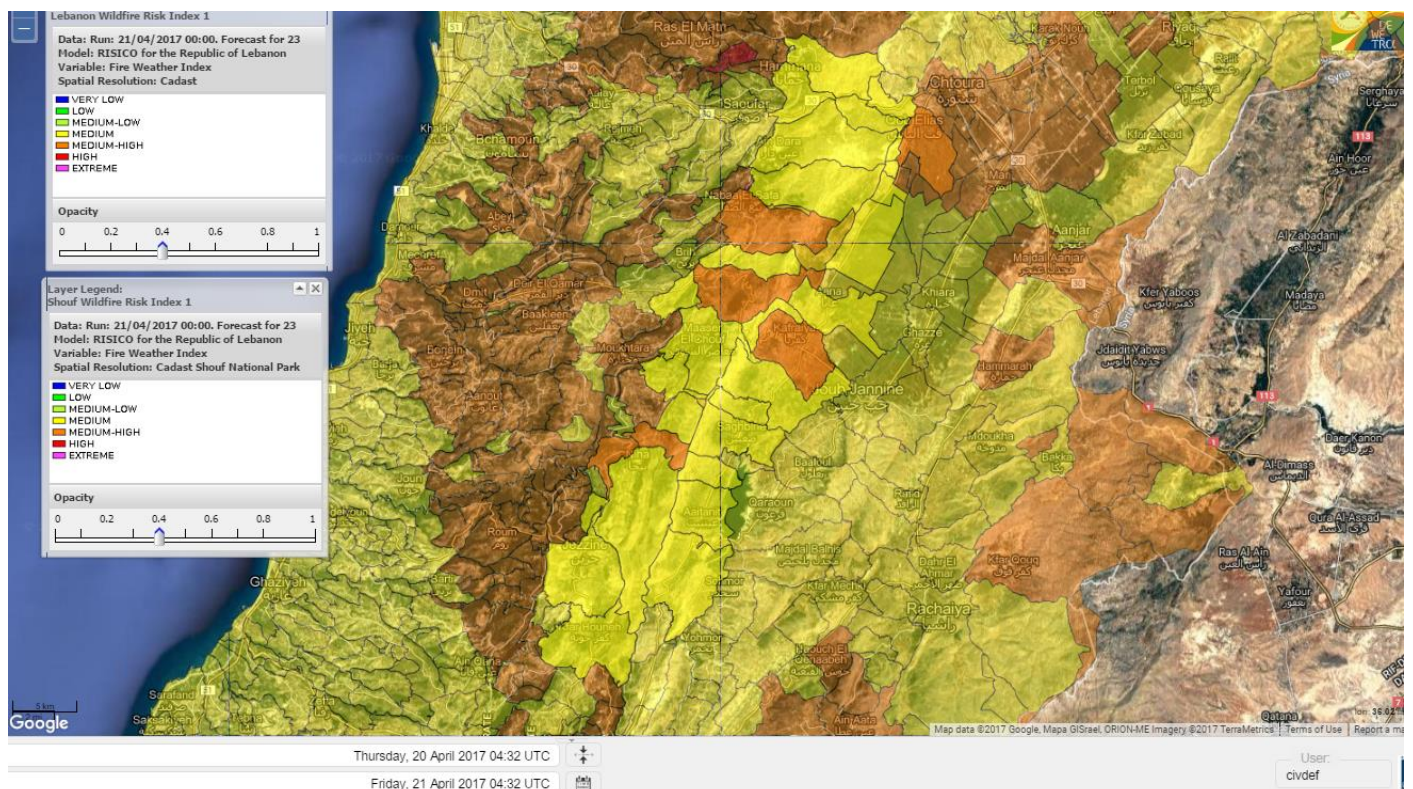

Shouf Biosphere Reserve Forecast for 23 April 2017