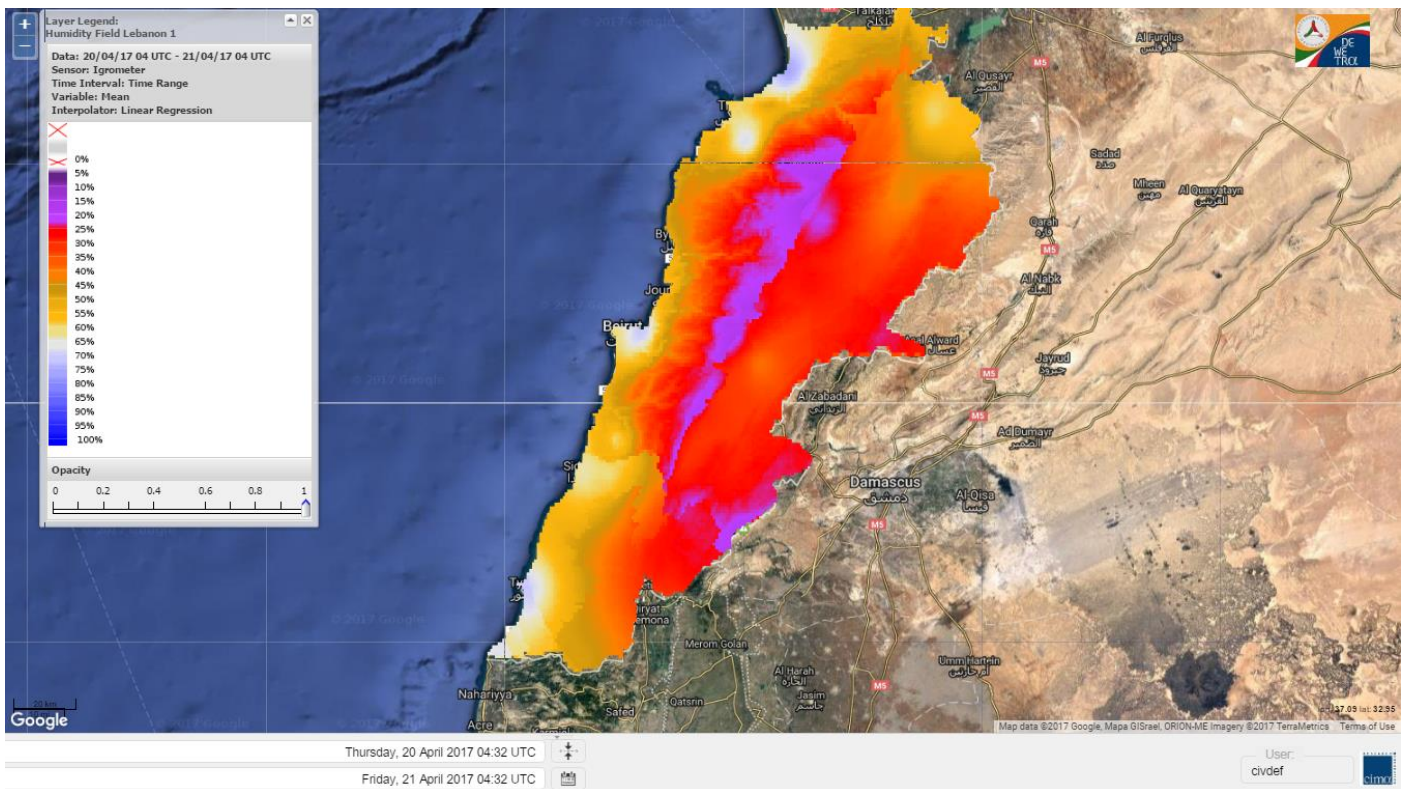

Lebanon humidity for 21 April 2017