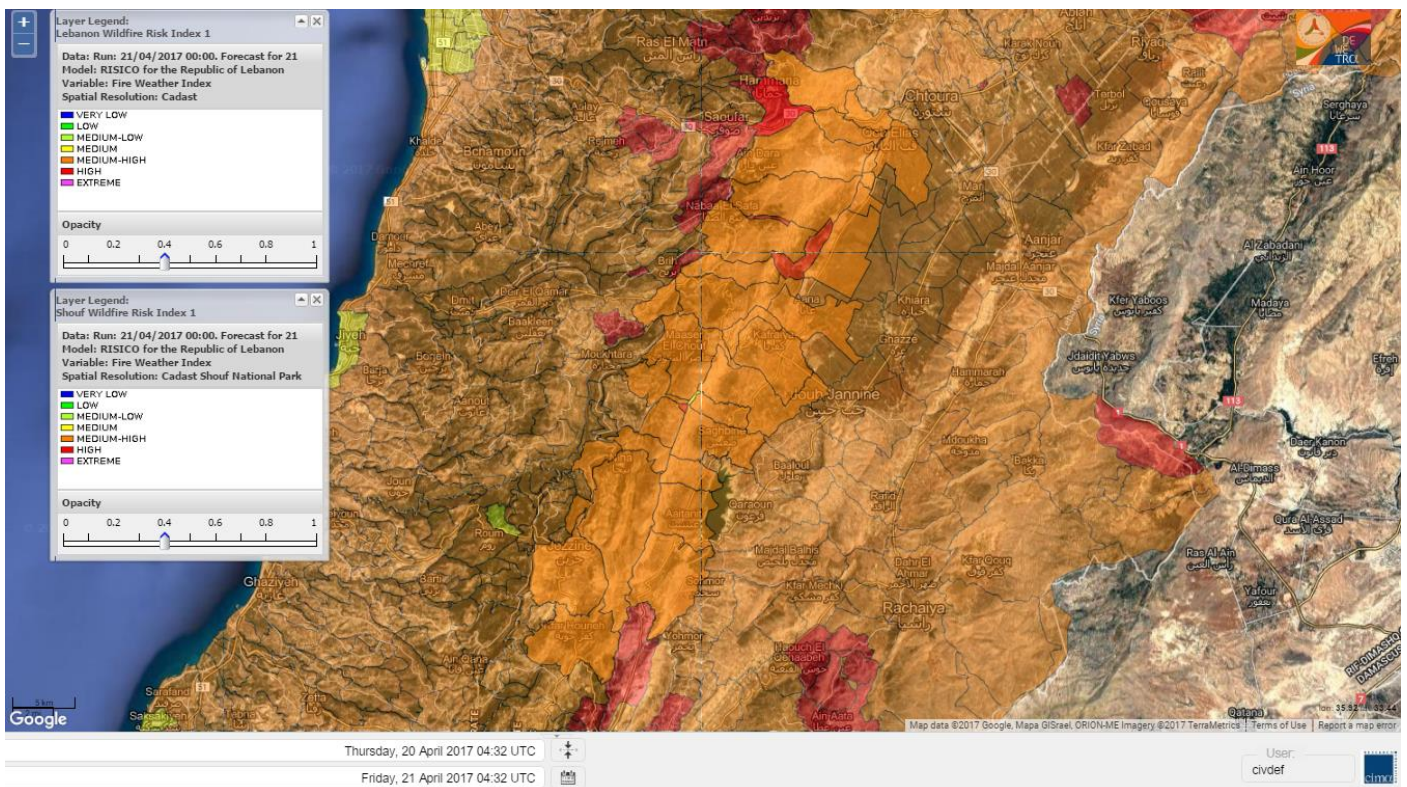

Shouf Biosphere Reserve Forecast for 21 April 2017