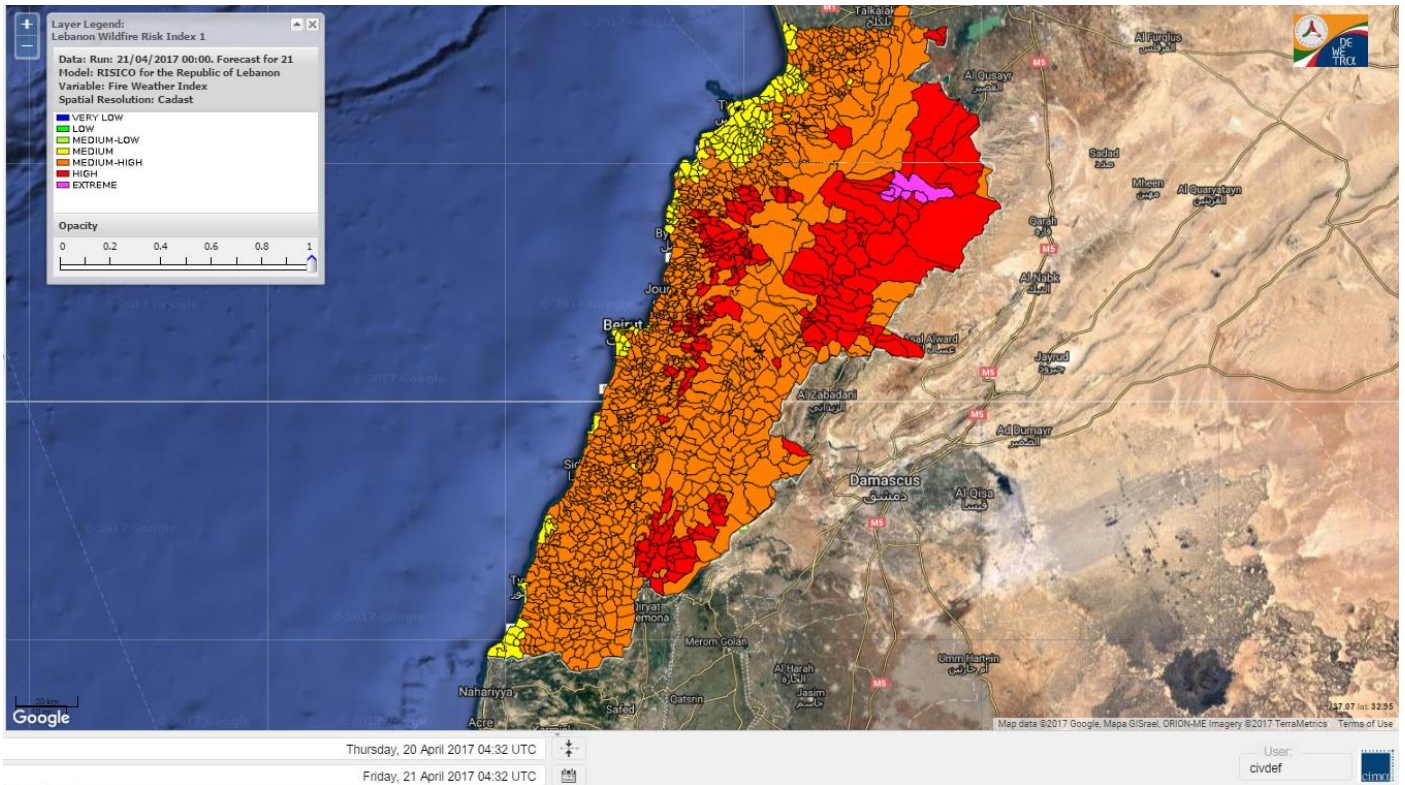

Lebanon for 21 April 2017