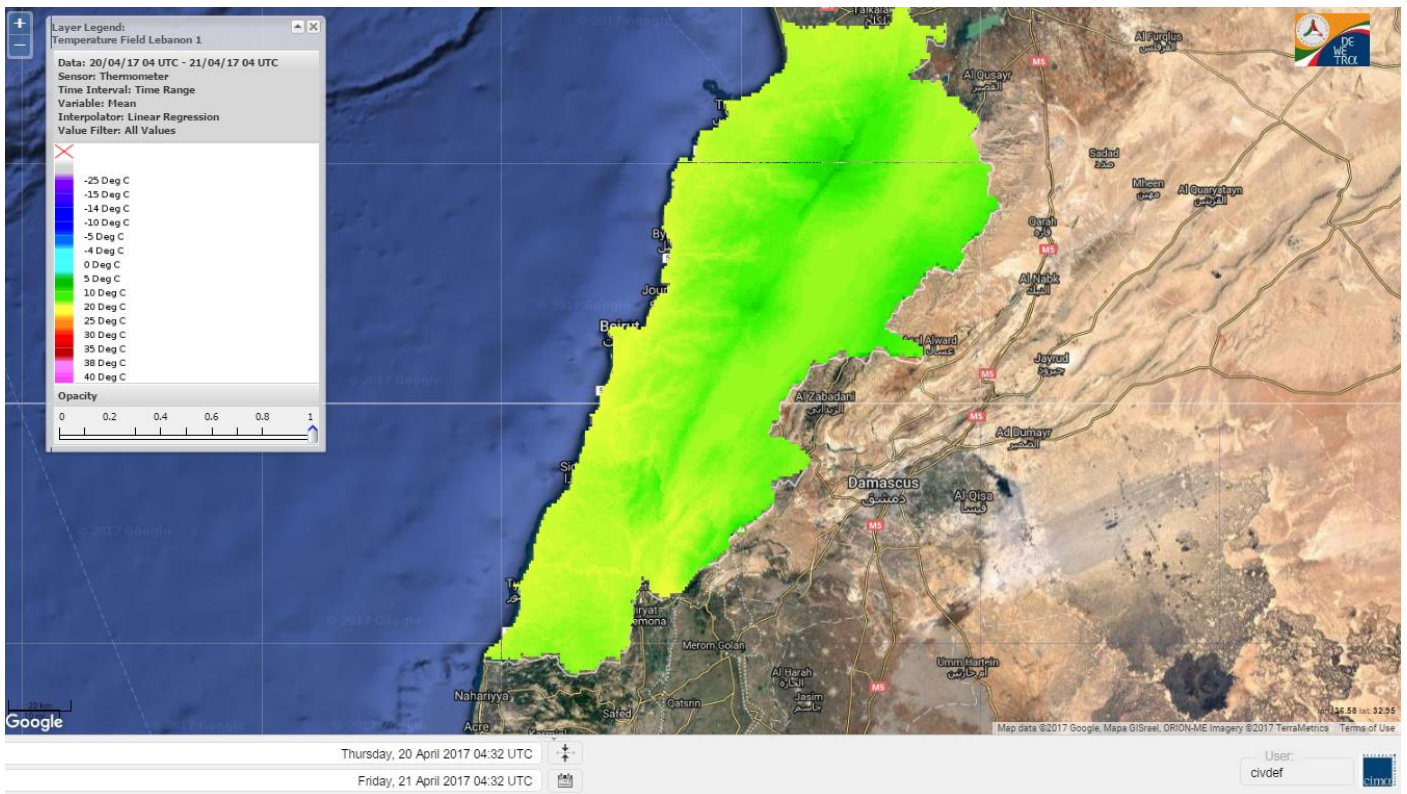

Lebanon temperature for 21 April 2017