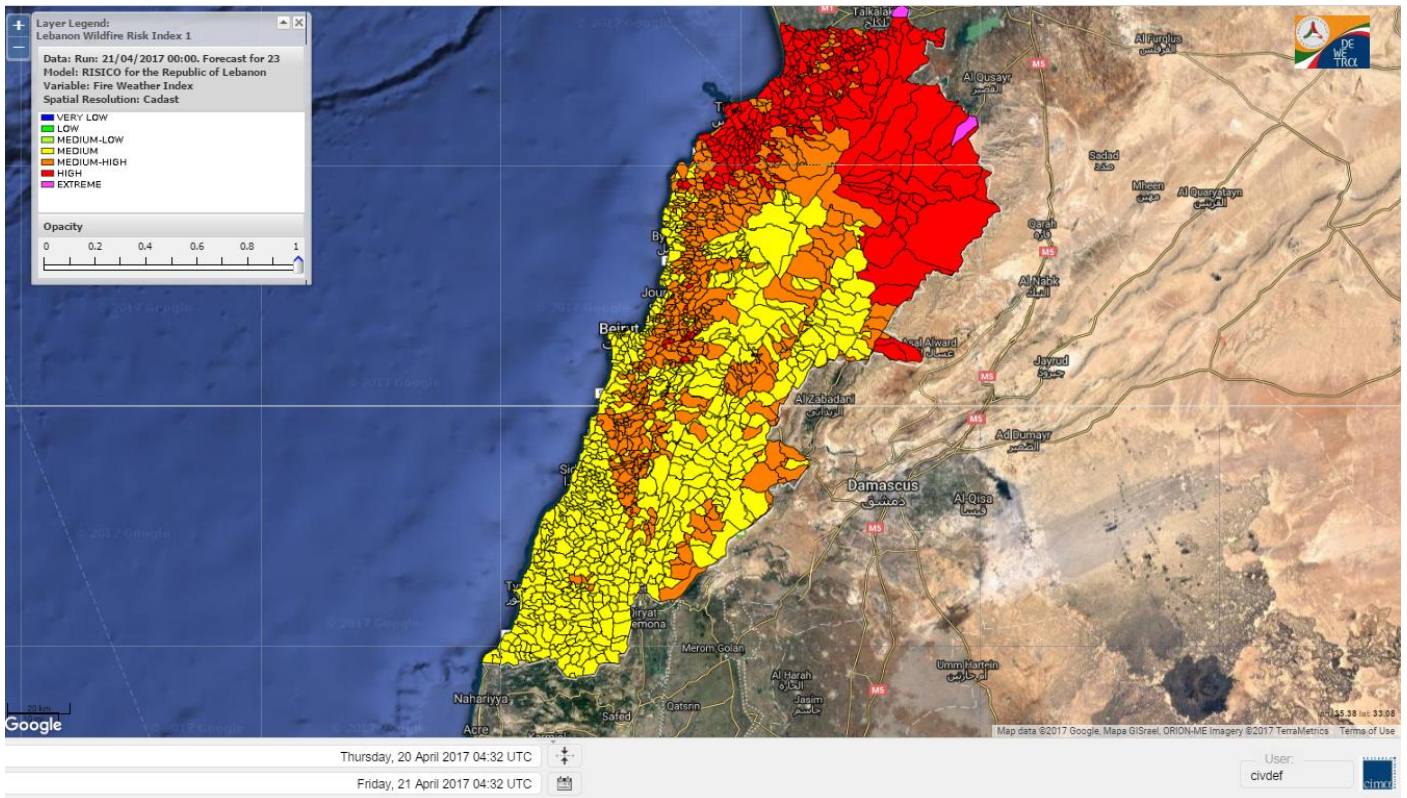

Lebanon for 23 April 2017