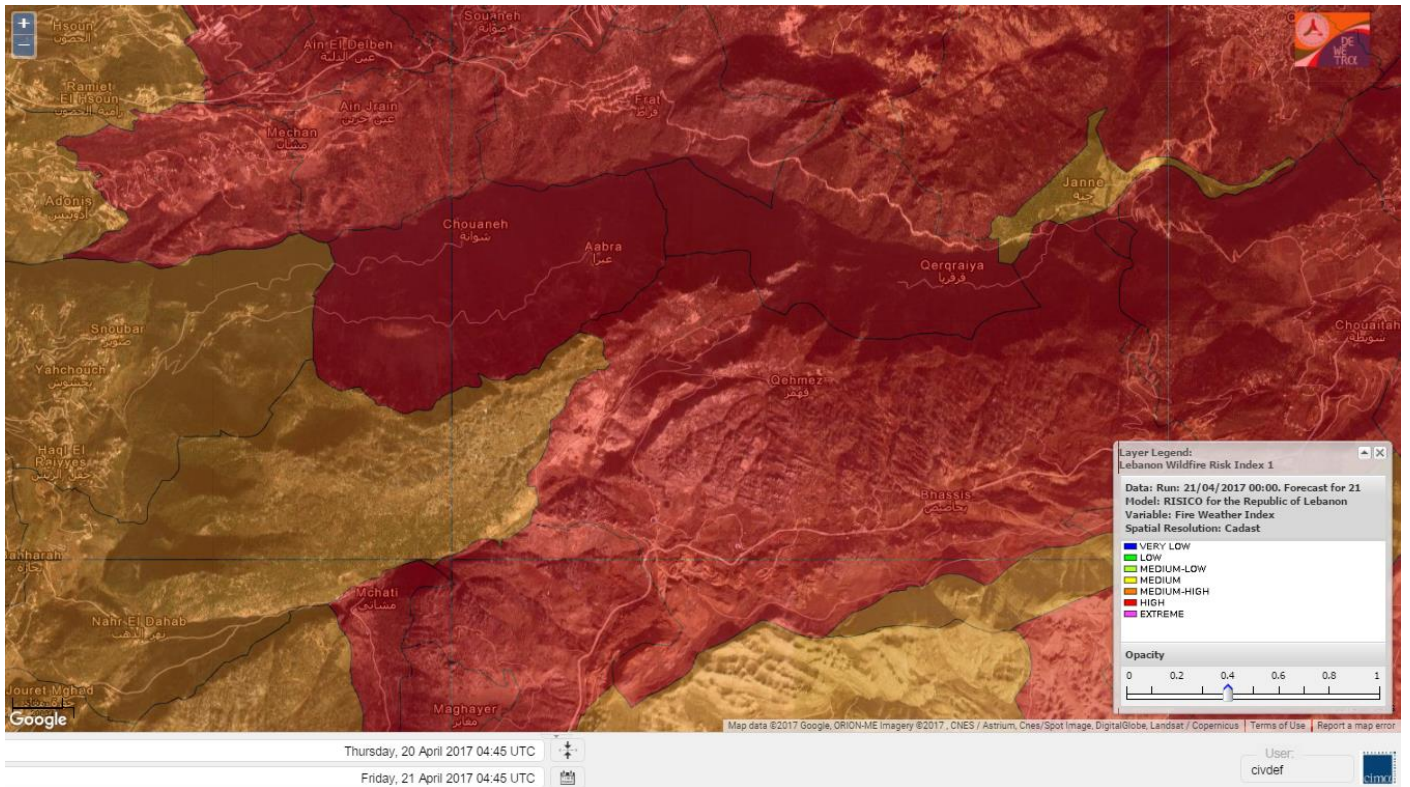

Jabal Moussa Reserve Forecast for 21 April 2017