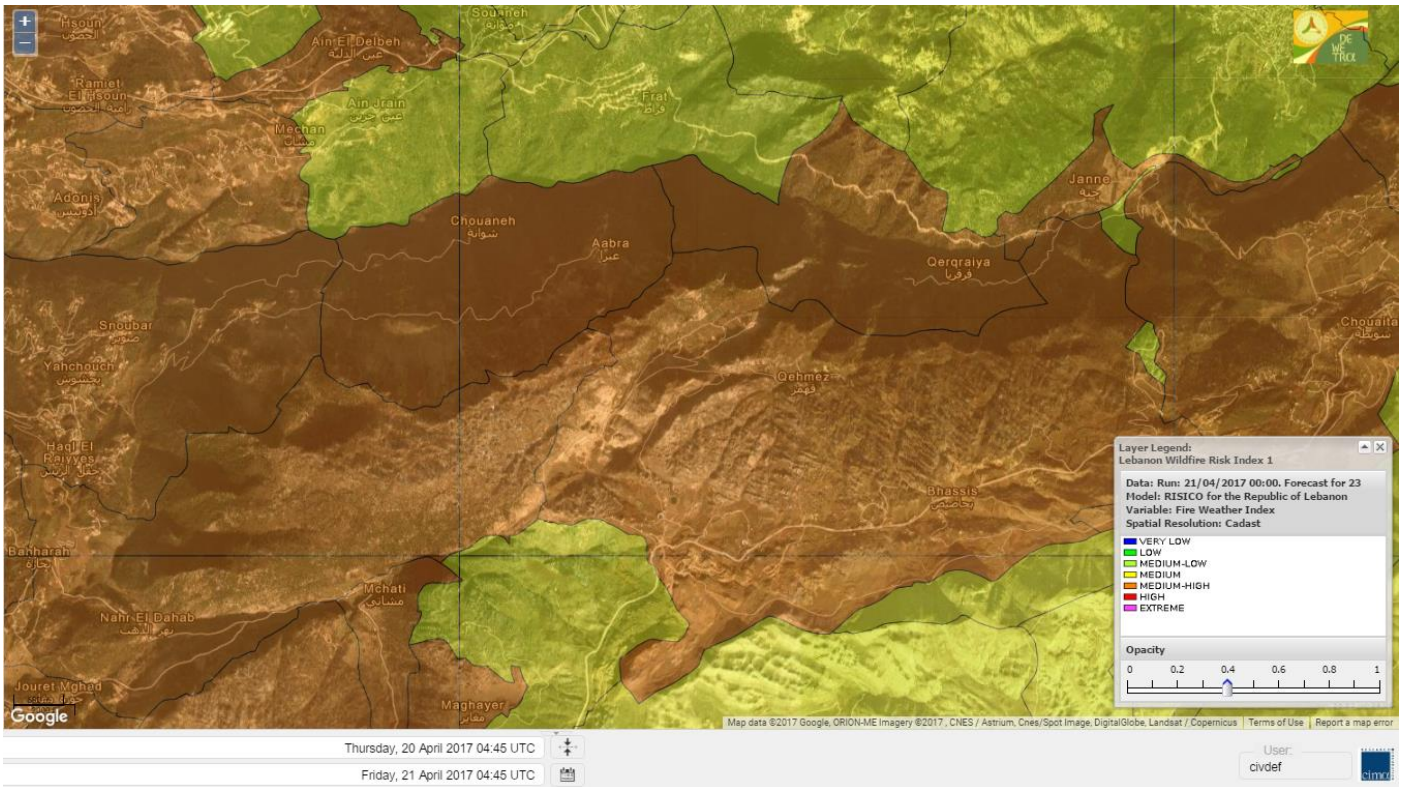

Jabal Moussa Reserve Forecast for 23 April 2017