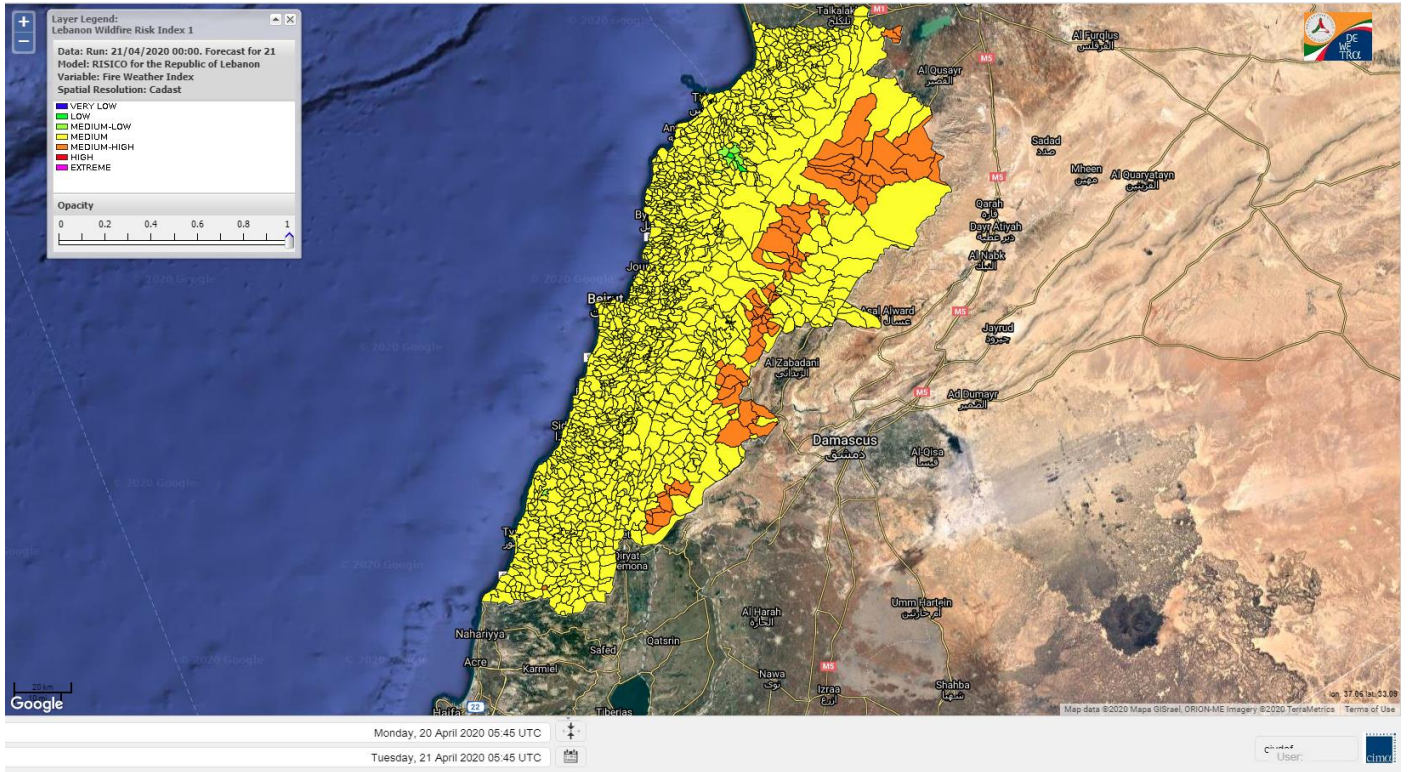

Lebanon for 21 April 2020