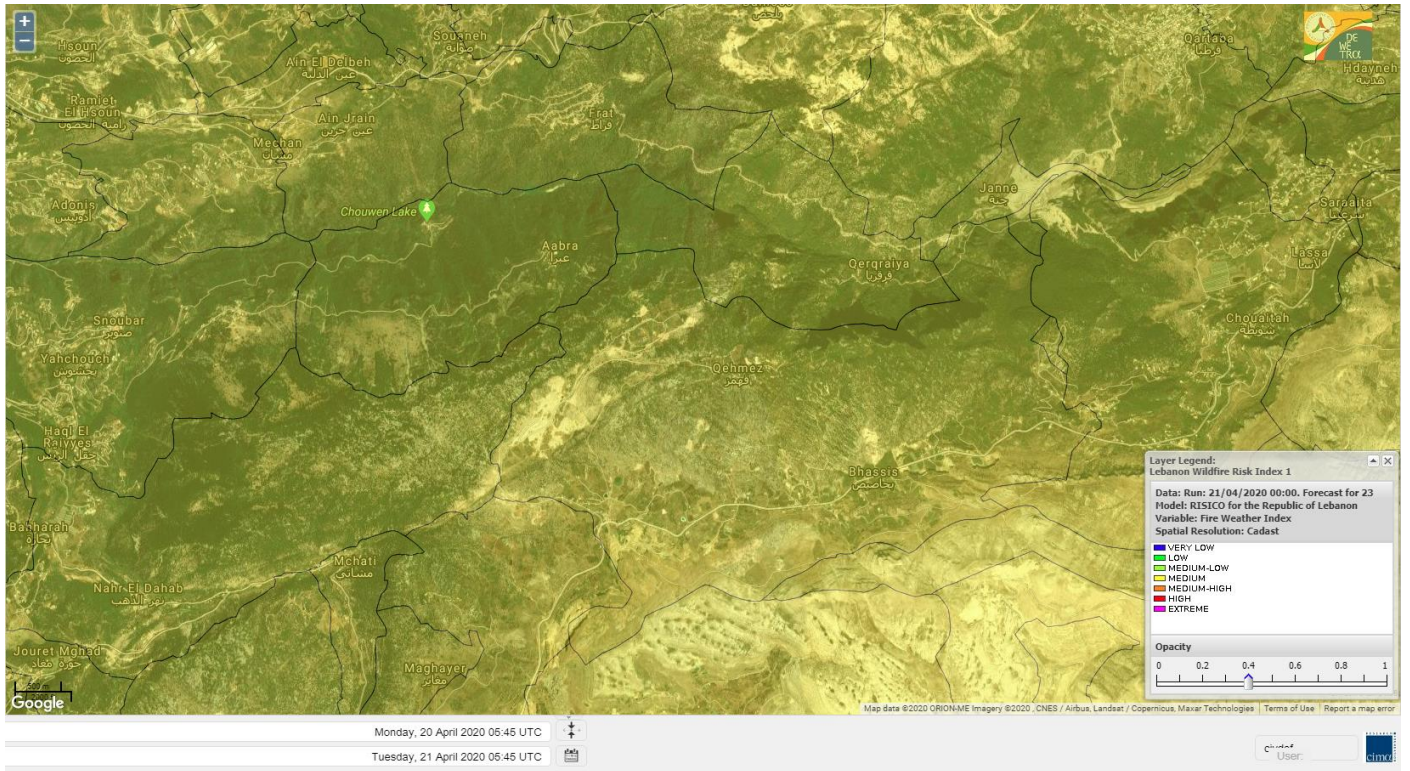

Shouf Biosphere Reserve Forecast for 23 April 2020

Jabal Moussa Reserve Forecast for 21 April 2020

Jabal Moussa Reserve Forecast for 22 April 2020

Jabal Moussa Reserve Forecast for 23 April 2020

Beirut, Beirut Governorate, Lebanon 10-Day Weather Forecast