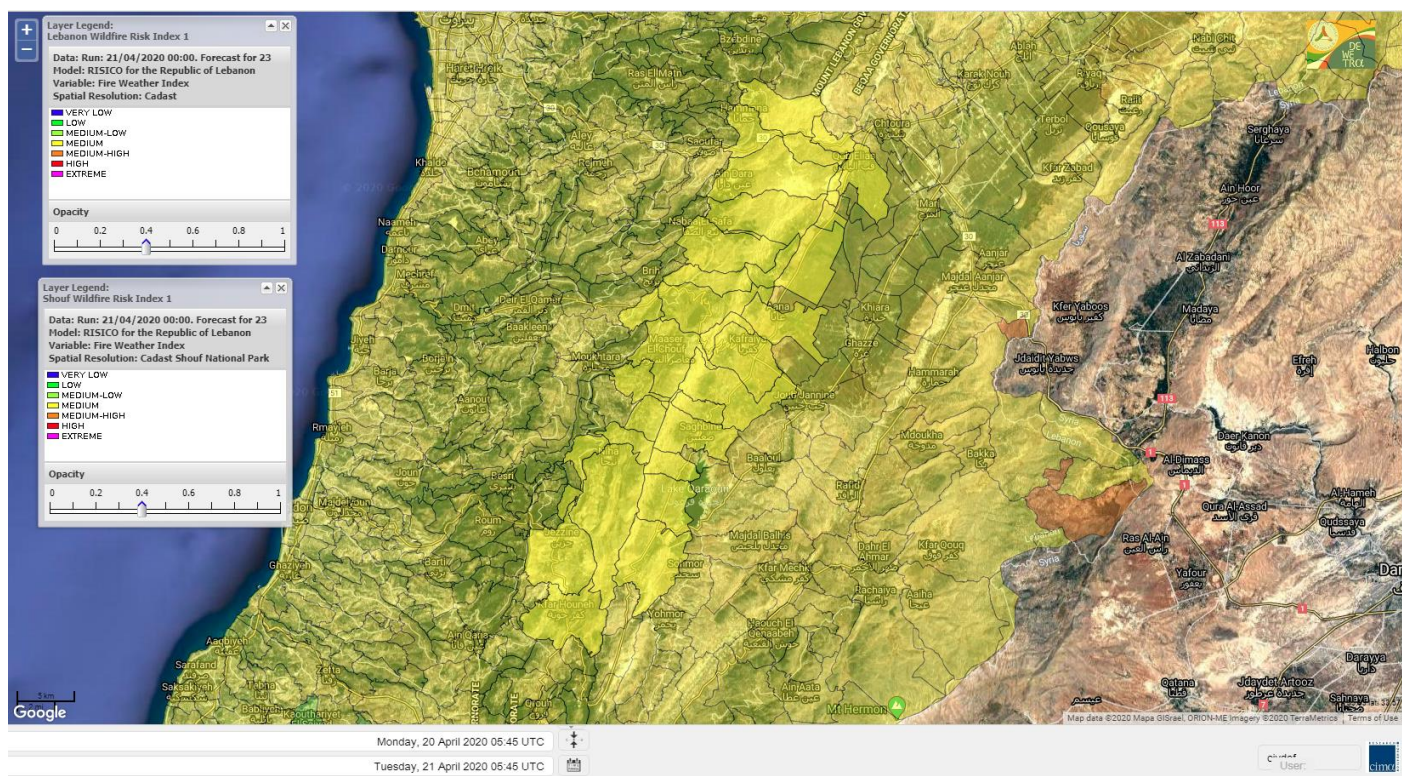

Shouf Biosphere Reserve Forecast for 23 April 2020