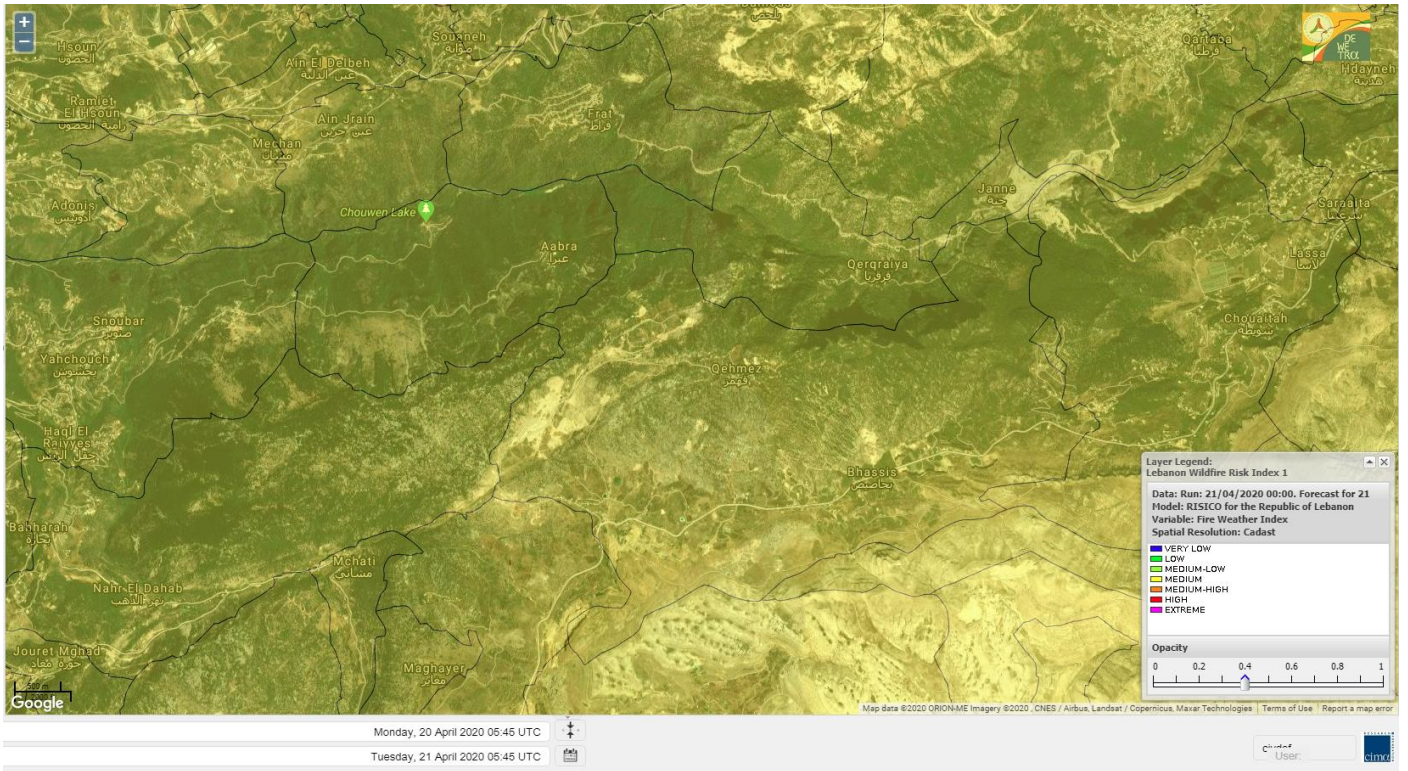

Jabal Moussa Reserve Forecast for 21 April 2020