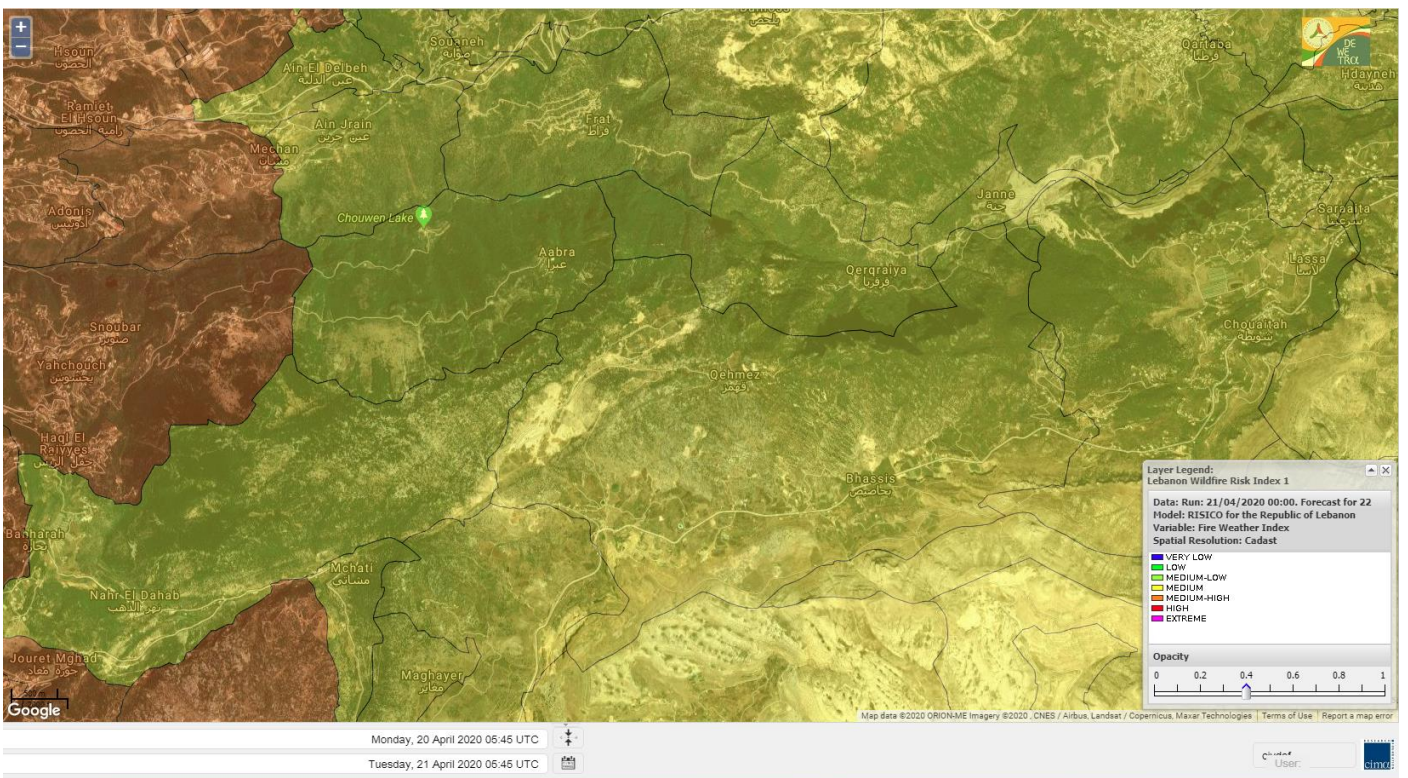

Jabal Moussa Reserve Forecast for 22 April 2020