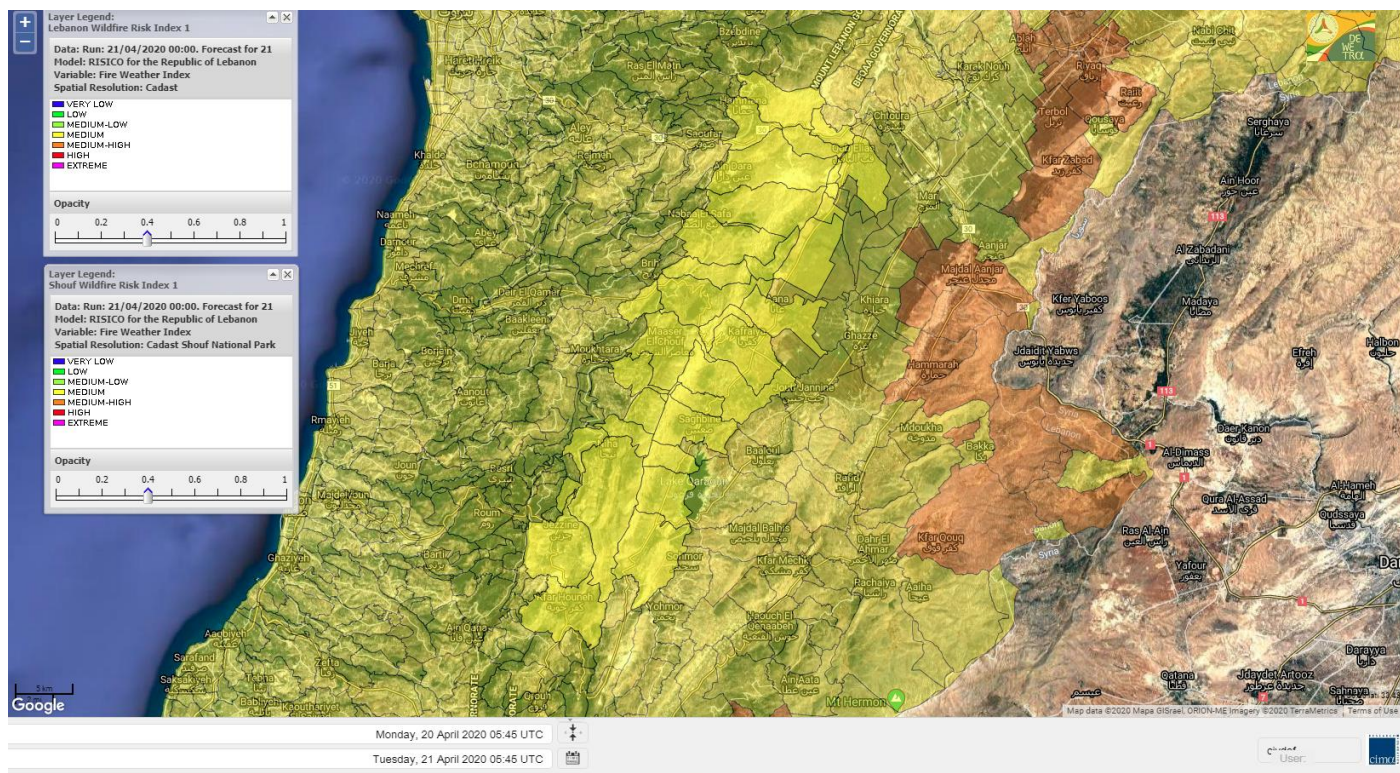

- VERY LOW
- LOW
- MEDIUM-LOW
- MEDIUM
- MEDIUM-HIGH
- HIGH
- EXTREME

Lebanon for 21 April 2020

Lebanon for 22 April 2020

Lebanon for 23 April 2020

Shouf Biosphere Reserve Forecast for 21 April 2020

Shouf Biosphere Reserve Forecast for 22 April 2020