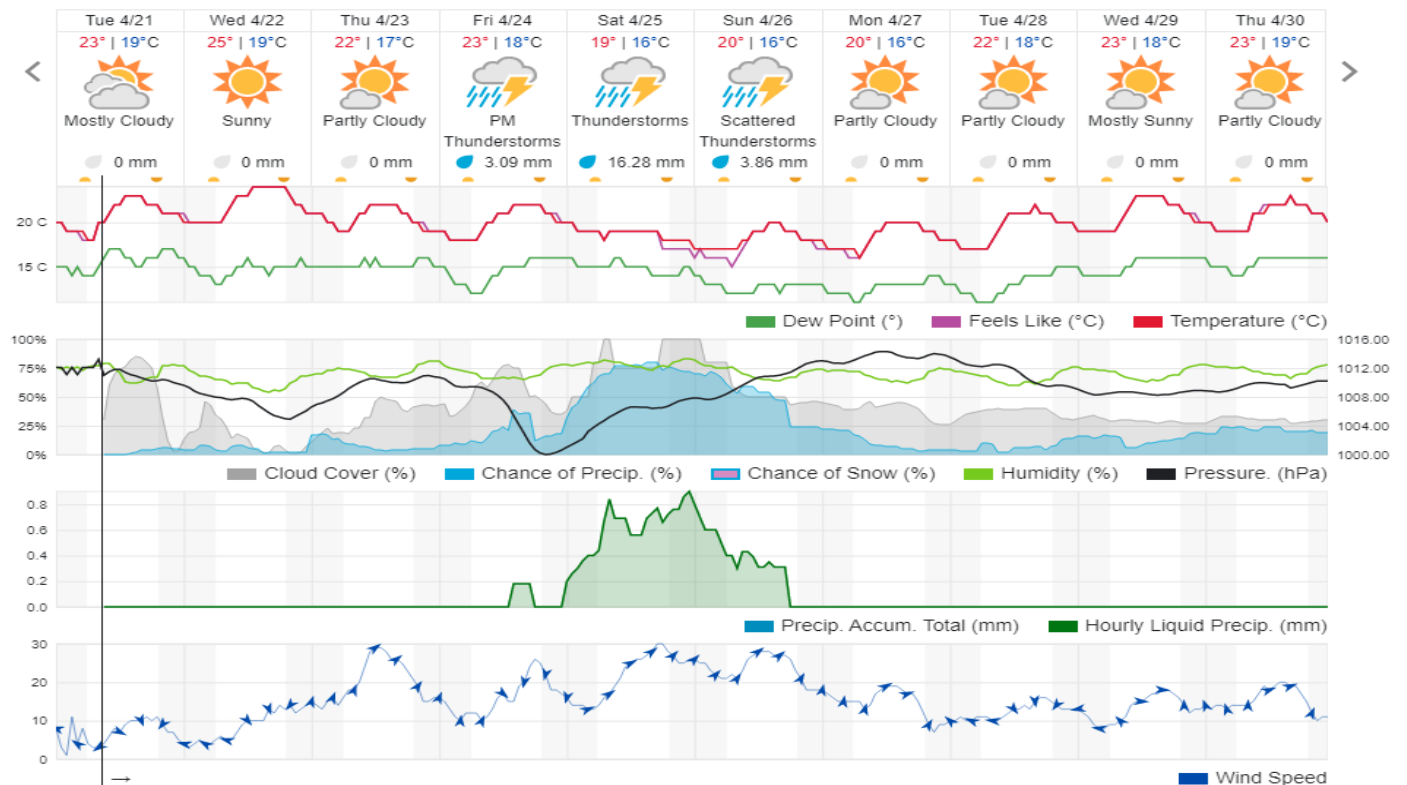

Beirut, Beirut Governorate, Lebanon 10-Day Weather Forecast

21° ACHRAFIEH, RIZK STATION | CHANGE

TODAY HOURLY 10-DAY CALENDAR HISTORY WUNDERMAP

Customize