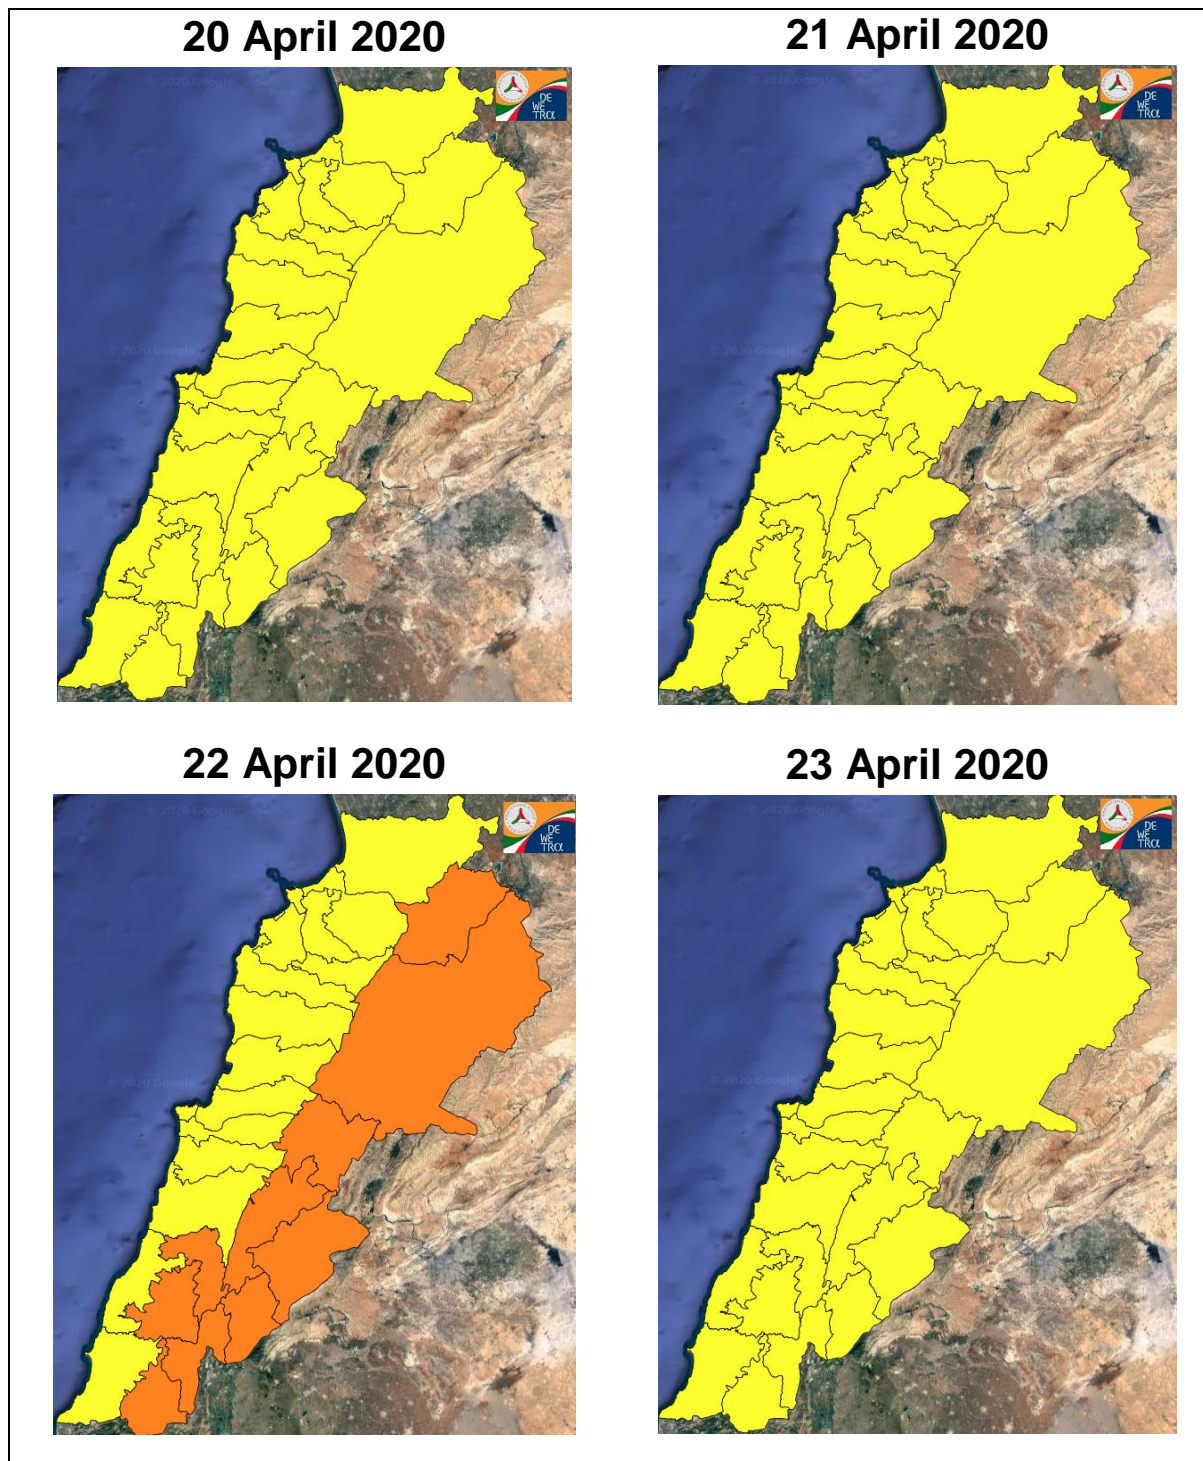

FIRE RISK INDEX

Layer Legend:
Lebanon Wildfire Risk Index 1

Data: Run: 21/04/2020 00:00. Forecast for 21
Model: RISICO for the Republic of Lebanon
Variable: Fire Weather Index
Spatial Resolution: Caza

- VERY LOW
- LOW
- MEDIUM-LOW
- MEDIUM
- MEDIUM-HIGH
- HIGH
- EXTREME