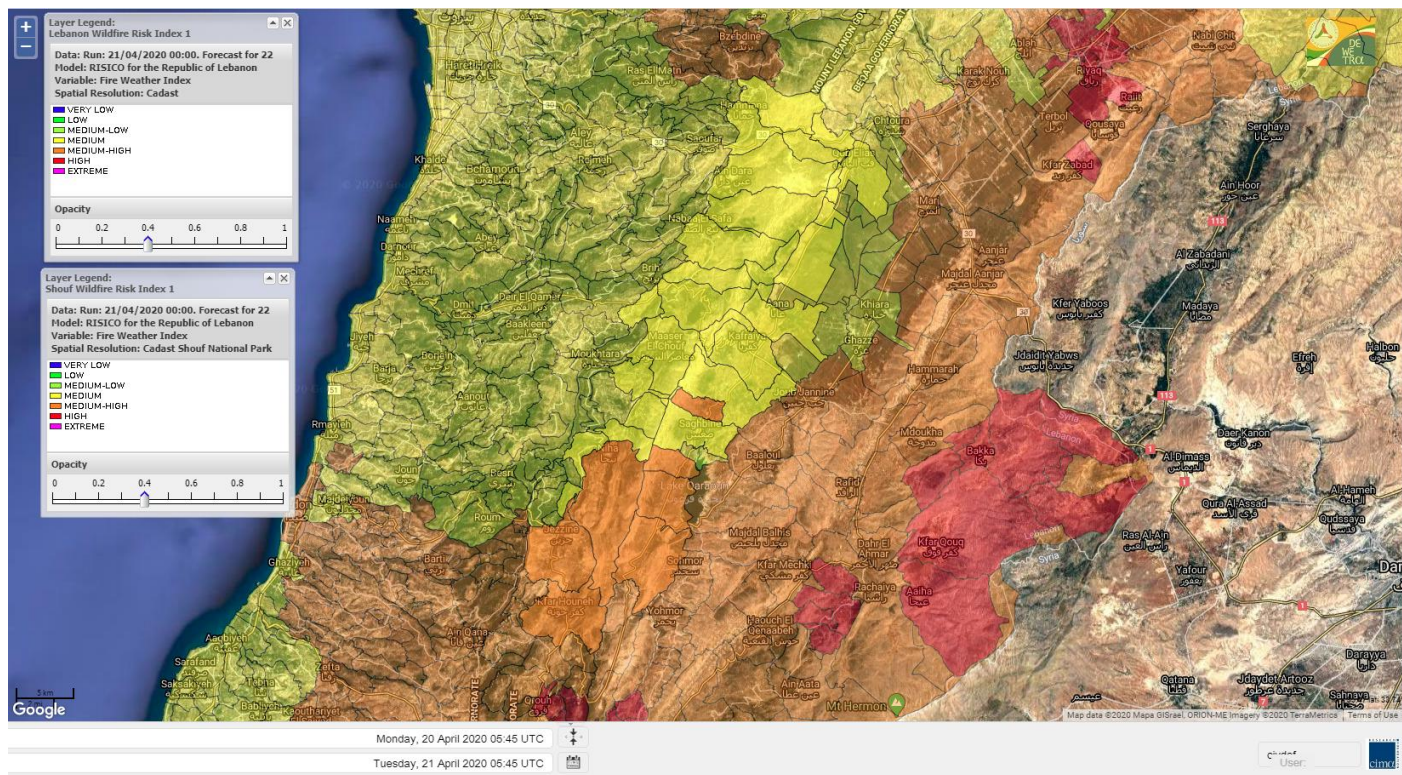

- VERY LOW
- LOW
- MEDIUM-LOW
- MEDIUM
- MEDIUM-HIGH
- HIGH
- EXTREME

Lebanon for 21 April 2020

Lebanon for 22 April 2020

Lebanon for 23 April 2020

Shouf Biosphere Reserve Forecast for 21 April 2020

Shouf Biosphere Reserve Forecast for 22 April 2020