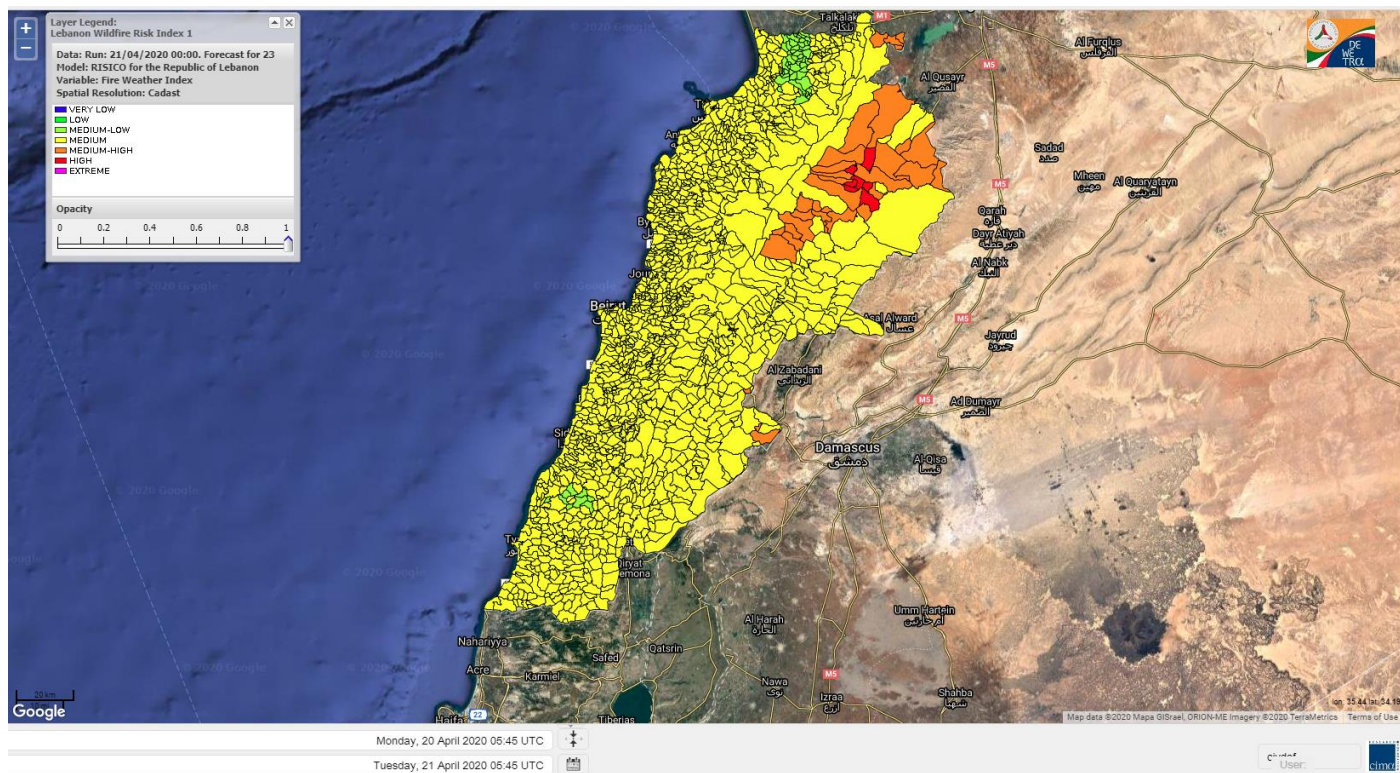

- VERY LOW
- LOW
- MEDIUM-LOW
- MEDIUM
- MEDIUM-HIGH
- HIGH
- EXTREME

Lebanon for 21 April 2020

Lebanon for 22 April 2020

Lebanon for 23 April 2020

Shouf Biosphere Reserve Forecast for 21 April 2020

Shouf Biosphere Reserve Forecast for 22 April 2020