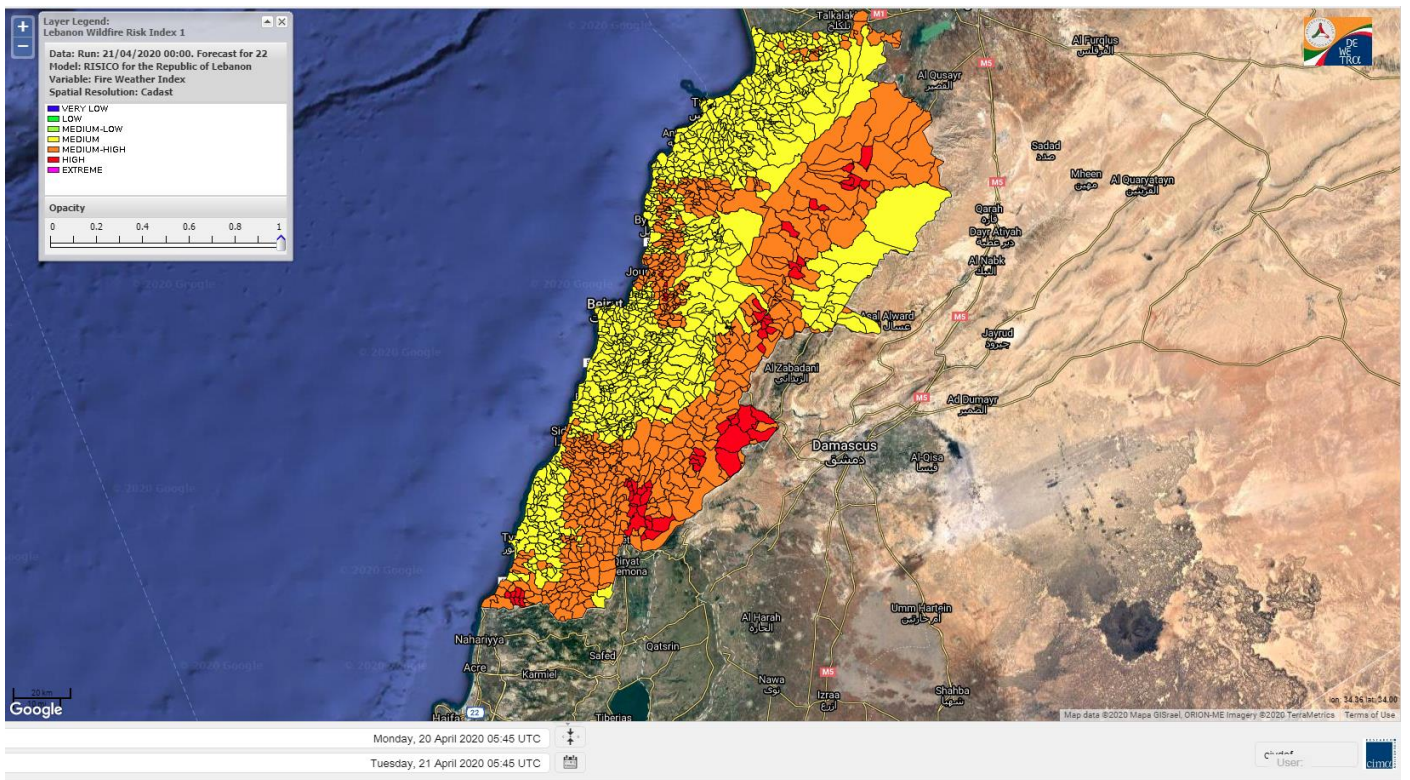

Lebanon for 22 April 2020