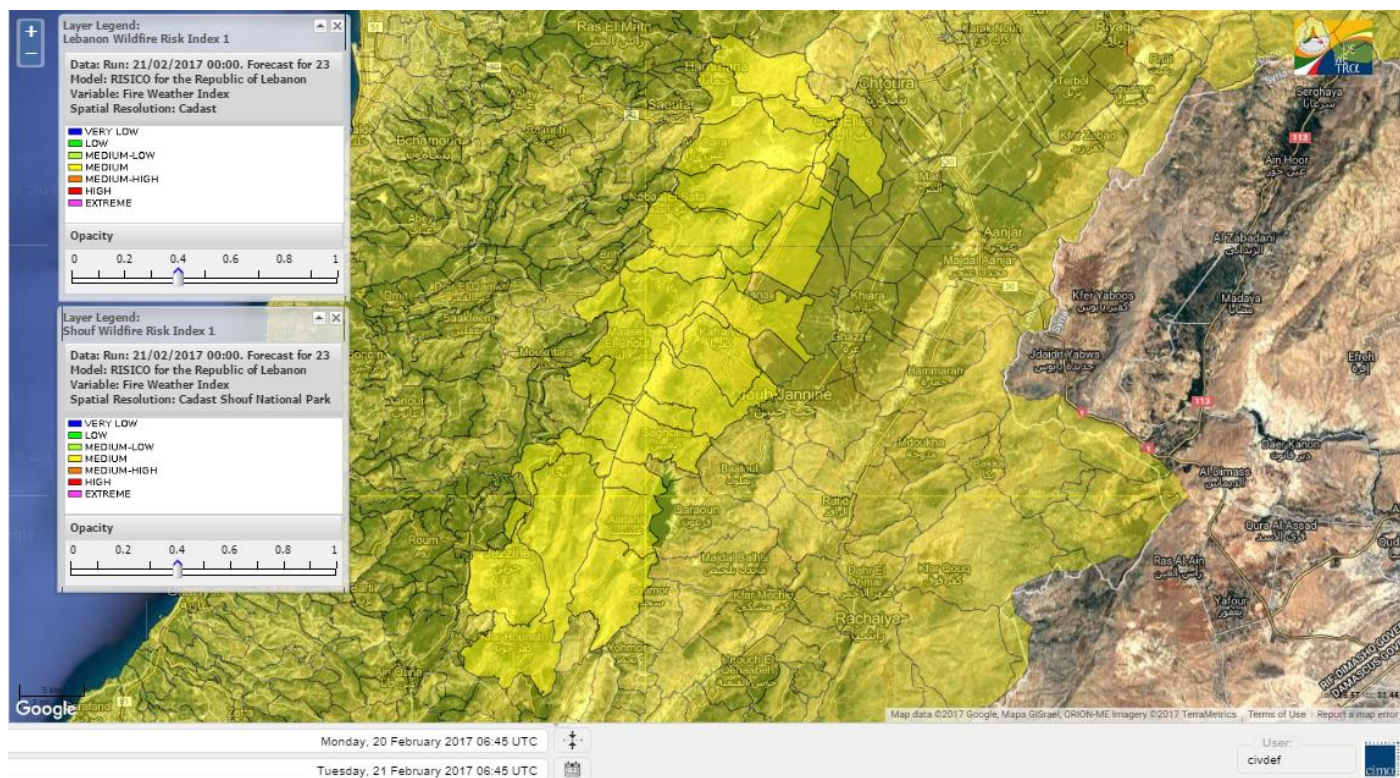

Shouf Biosphere Reserve Forecast for 23 February 2017