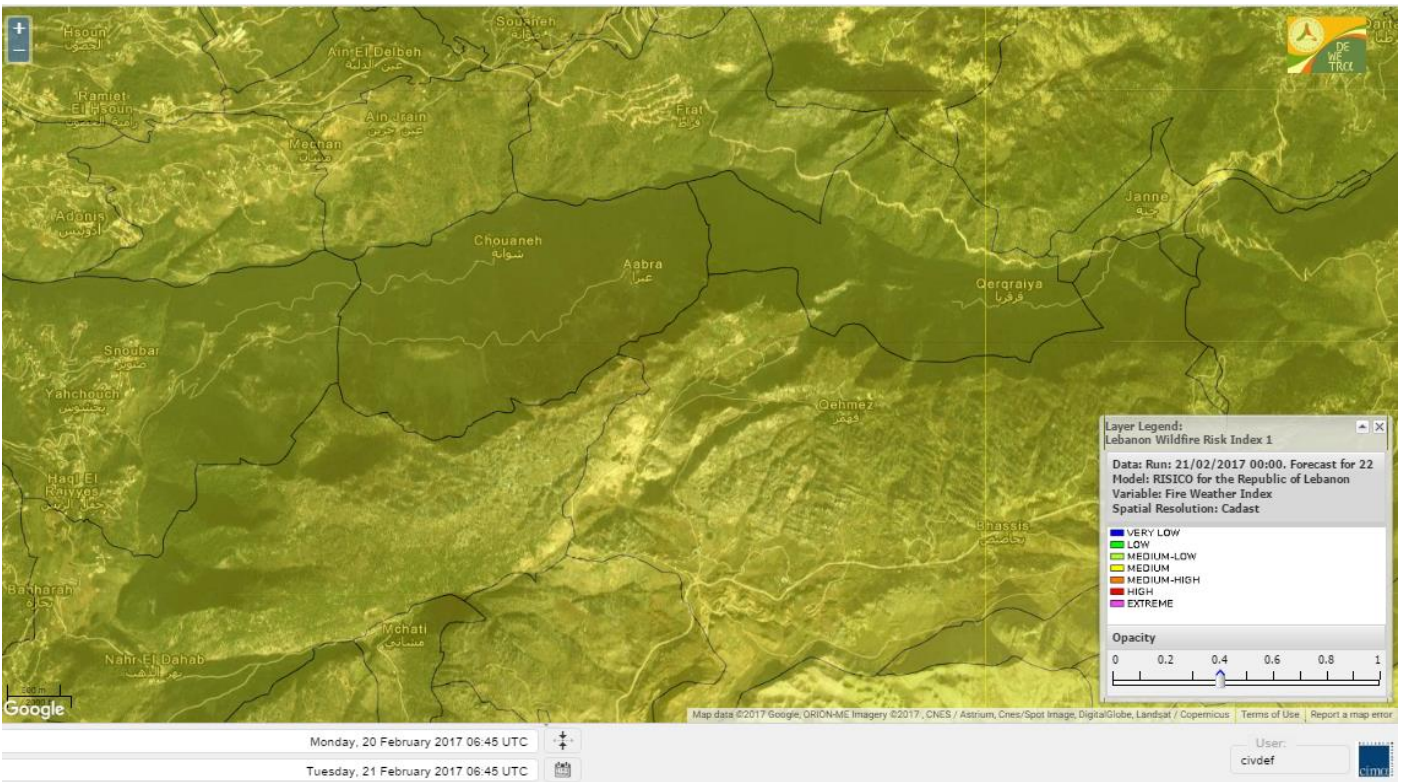

Jabal Moussa Reserve Forecast for 22 February 2017