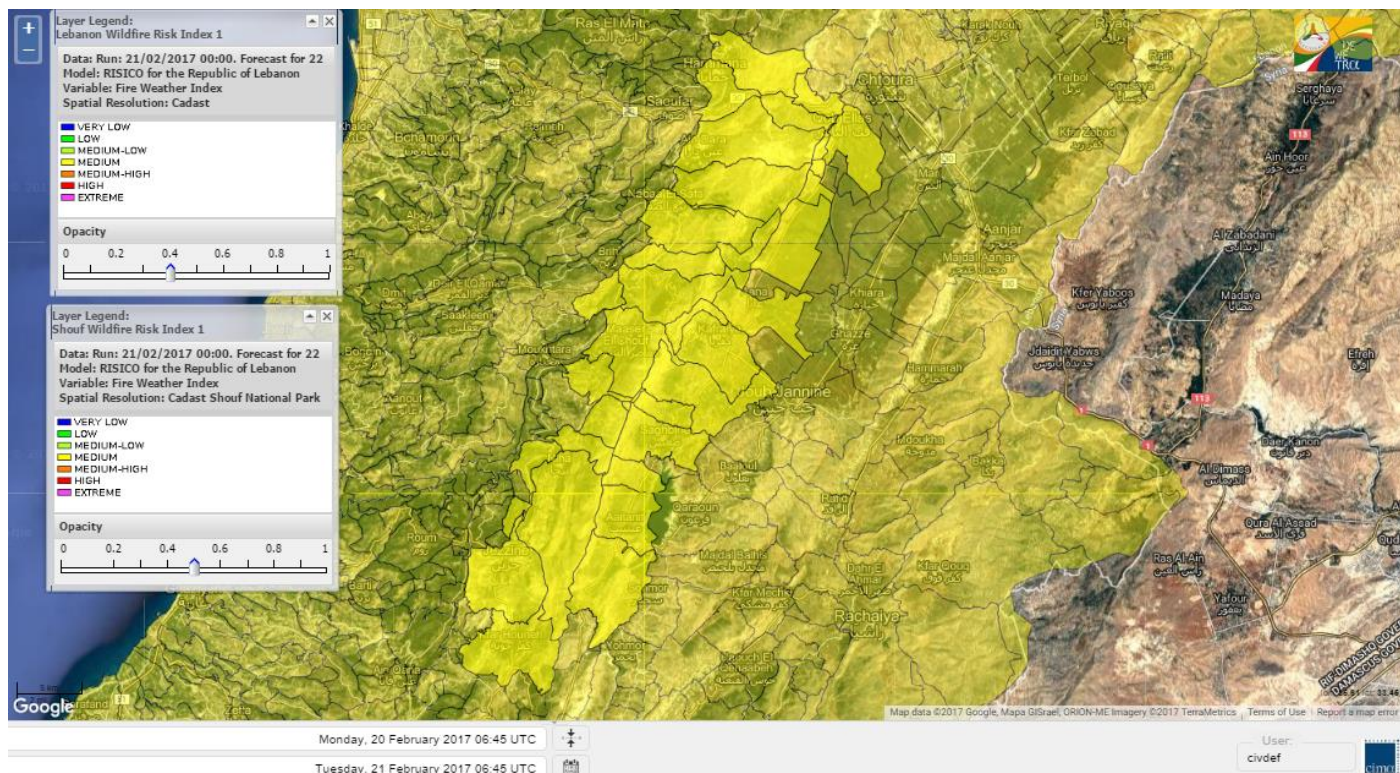

Shouf Biosphere Reserve Forecast for 22 February 2017