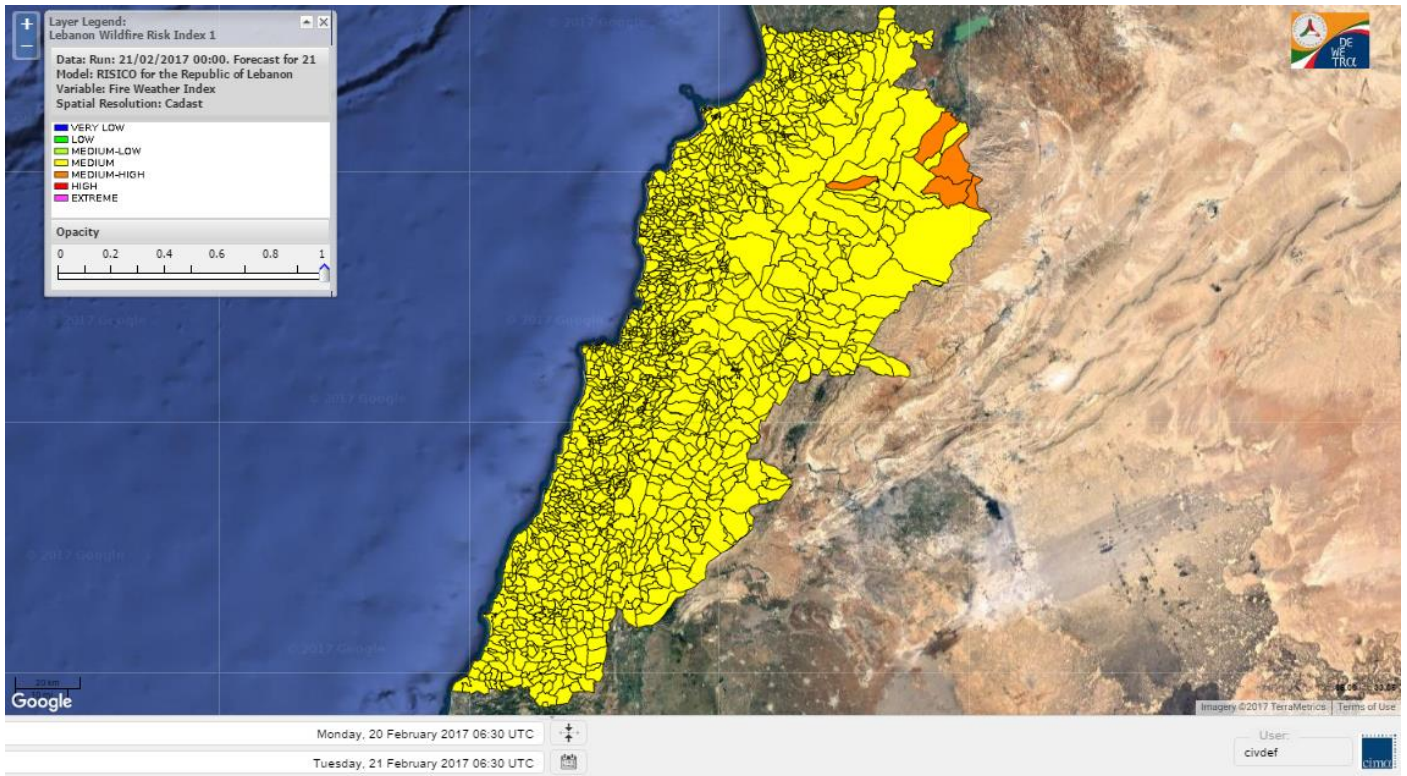

Lebanon for 21 February 2017