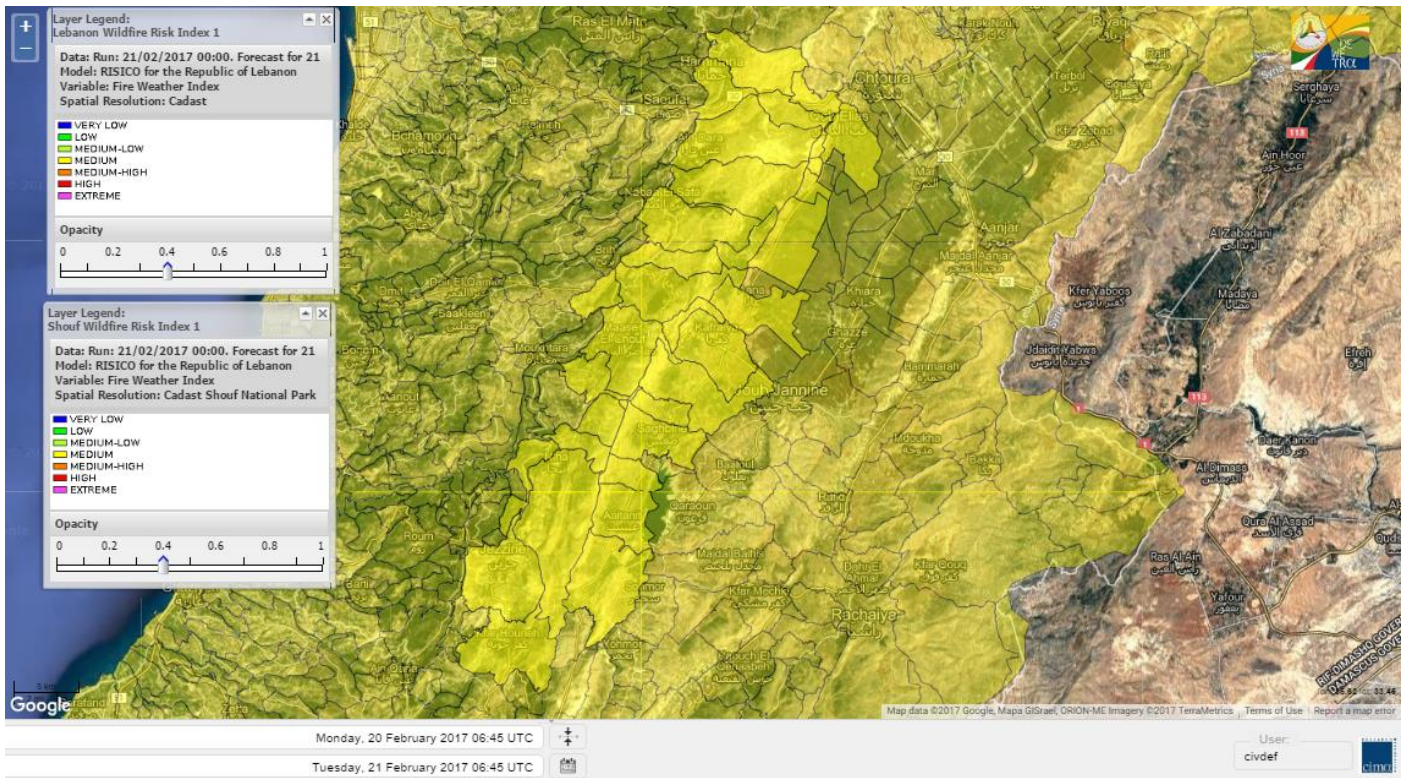

- VERY LOW
- LOW
- MEDIUM-LOW
- MEDIUM
- MEDIUM-HIGH
- HIGH
- EXTREME

Lebanon for 21 February 2017

Lebanon for 22 February 2017

Lebanon for 23 February 2017

Shouf Biosphere Reserve Forecast for 21 February 2017