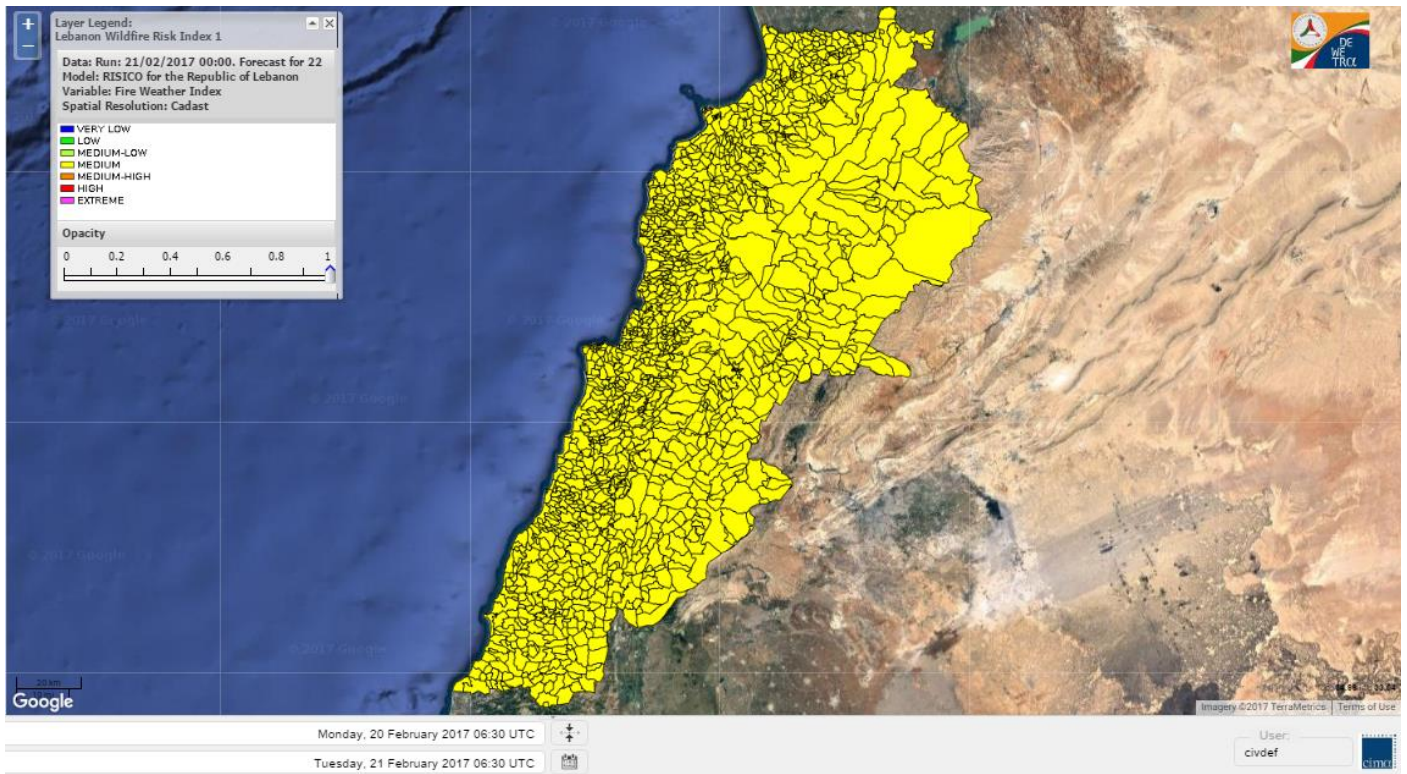

Lebanon for 22 February 2017