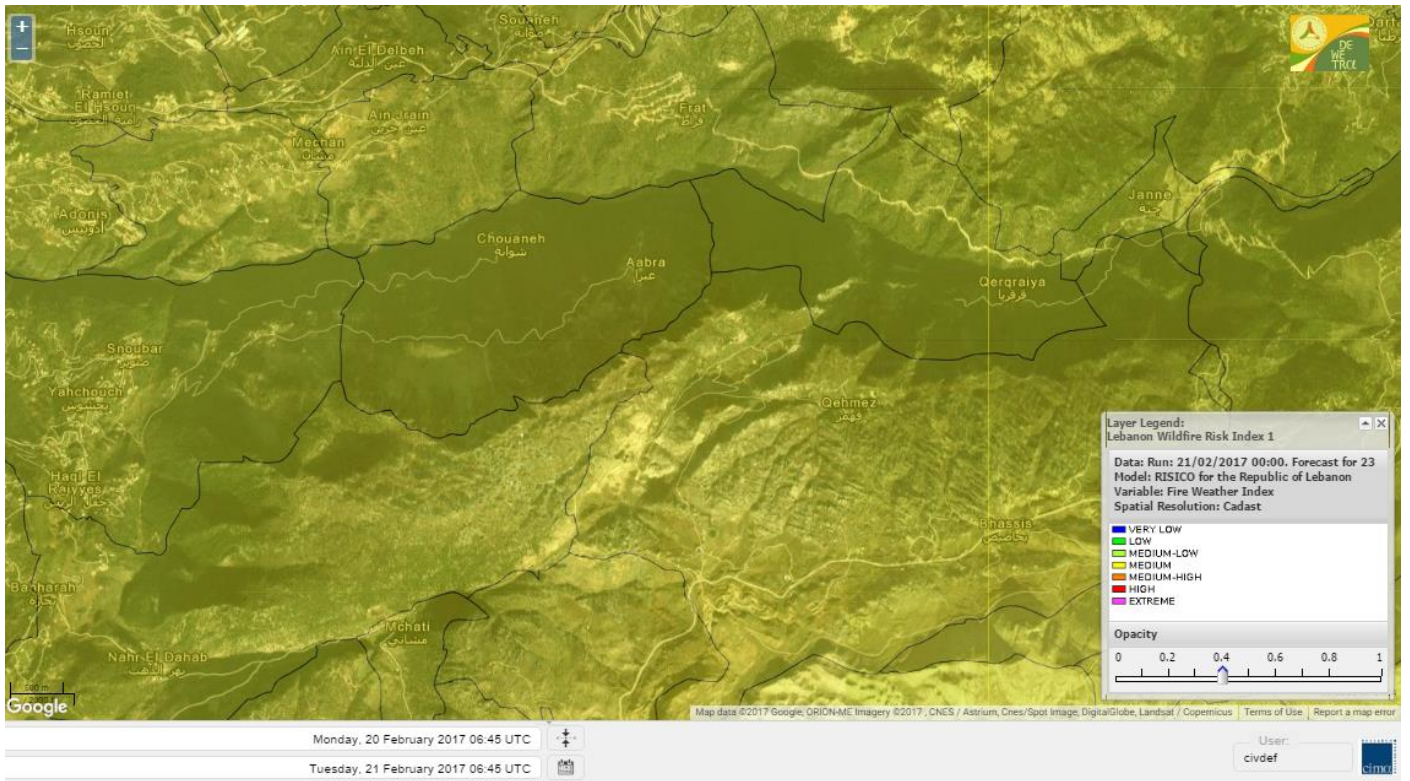

Jabal Moussa Reserve Forecast for 23 February 2017