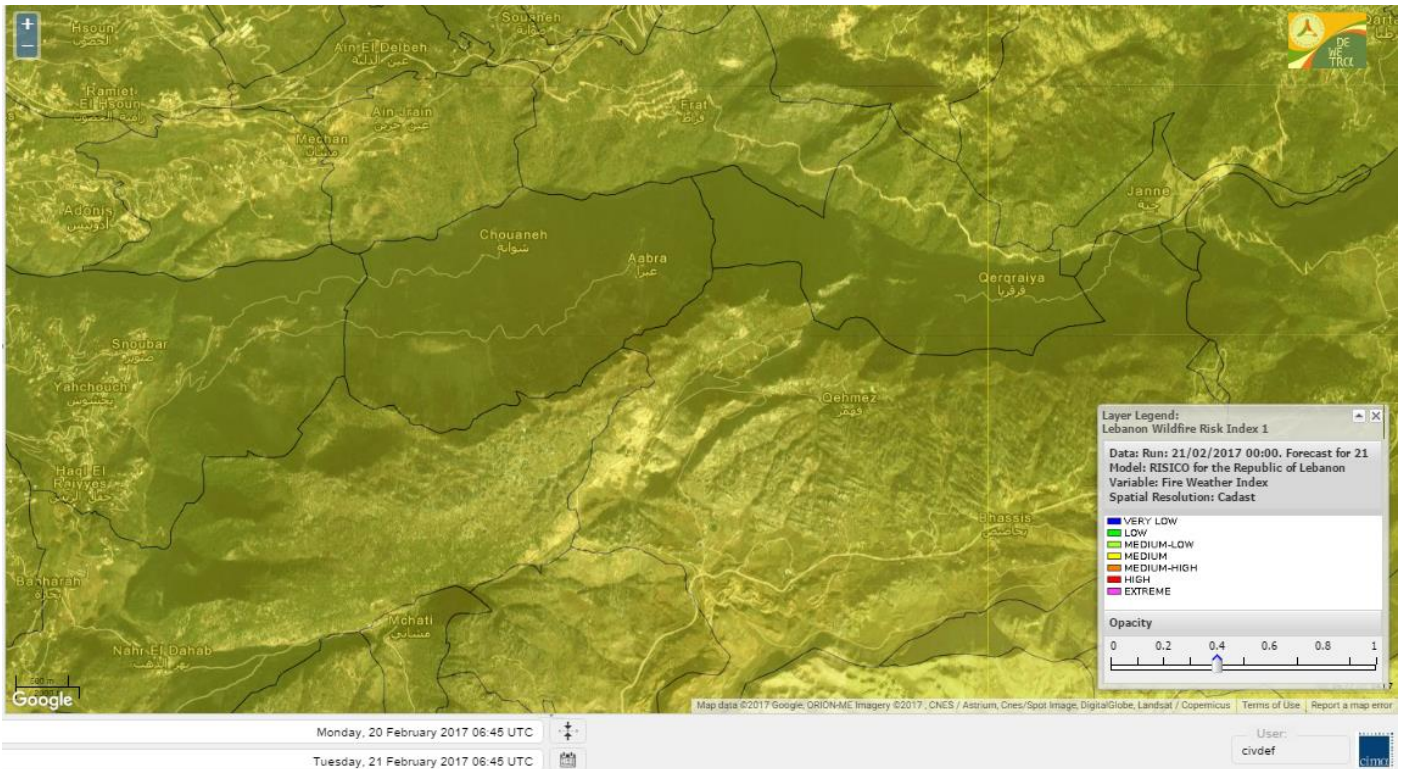

Jabal Moussa Reserve Forecast for 21 February 2017