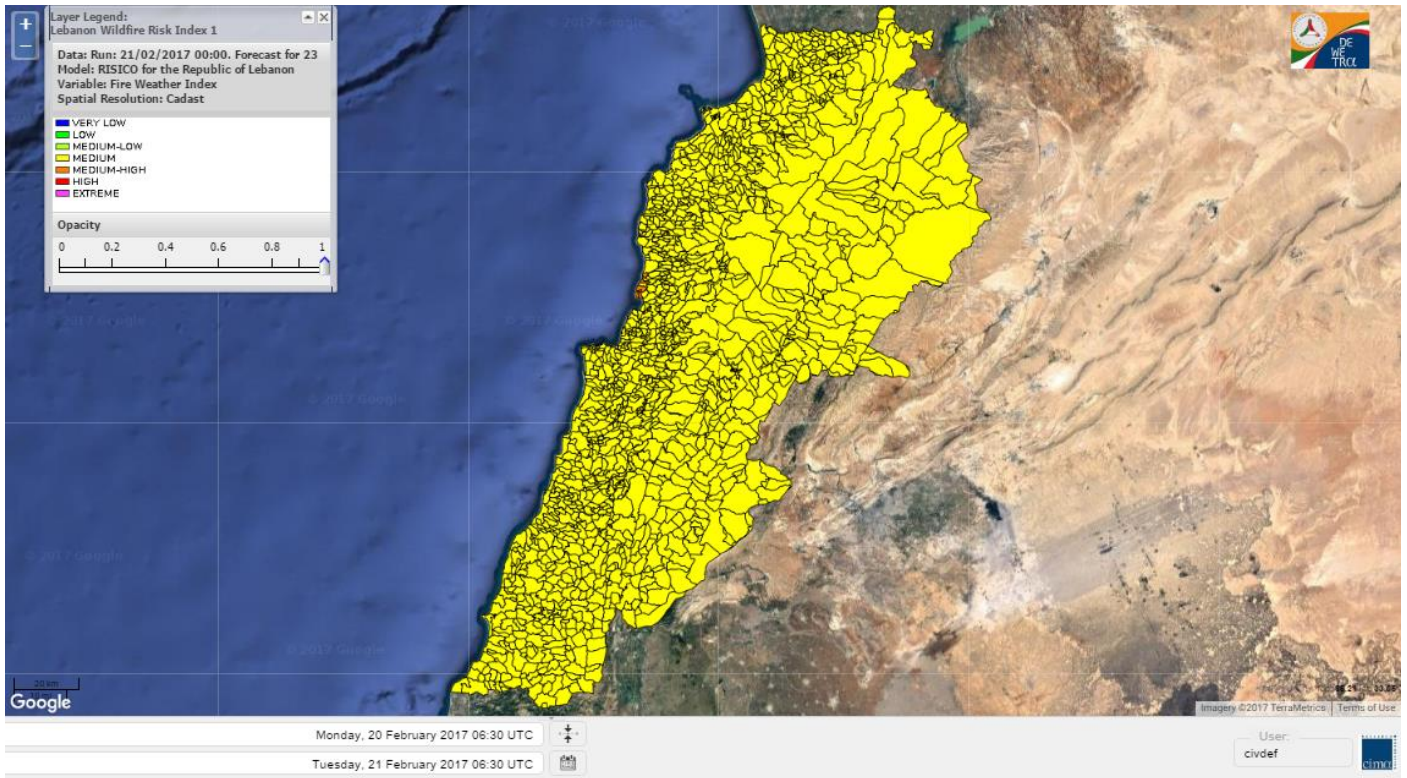

- VERY LOW
- LOW
- MEDIUM-LOW
- MEDIUM
- MEDIUM-HIGH
- HIGH
- EXTREME

Lebanon for 21 February 2017

Lebanon for 22 February 2017

Lebanon for 23 February 2017

Shouf Biosphere Reserve Forecast for 21 February 2017