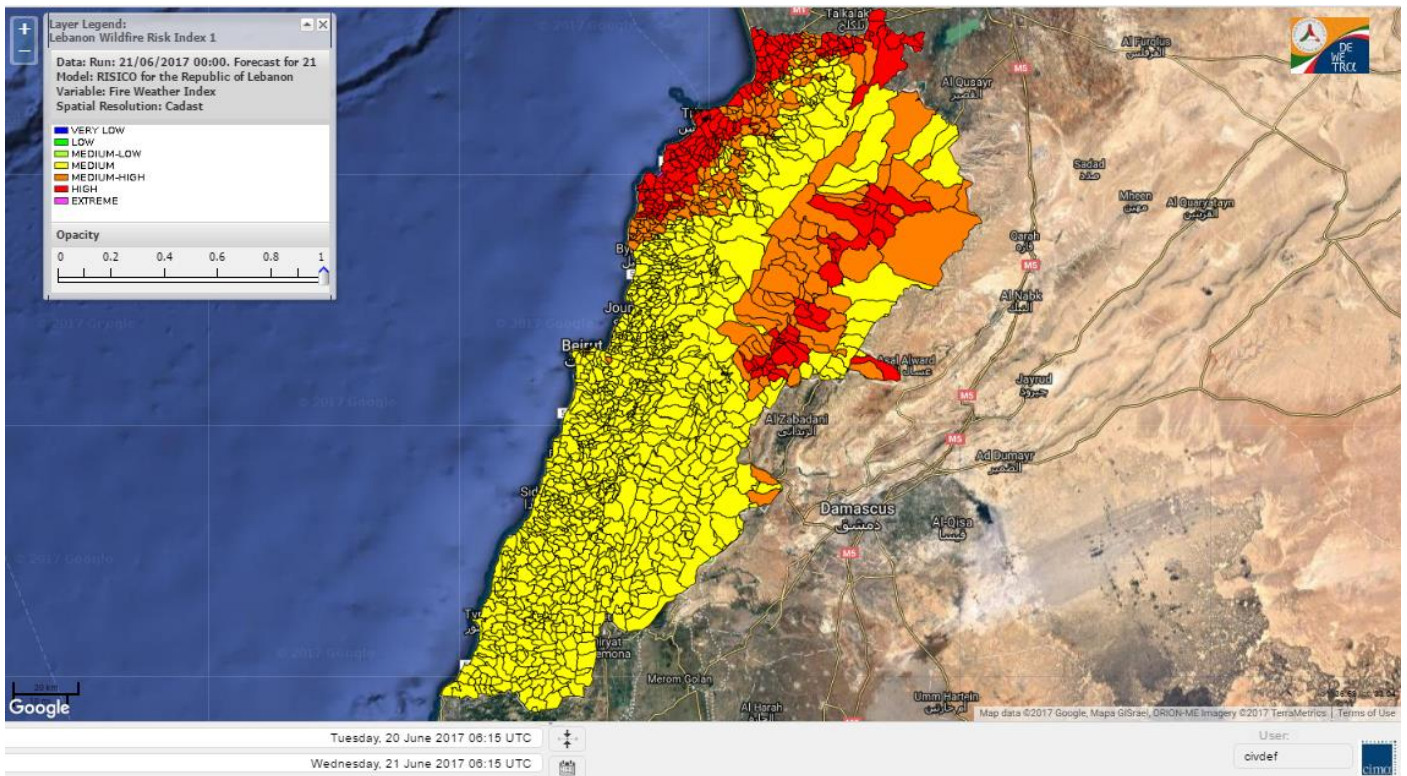

Lebanon for 21 June 2017