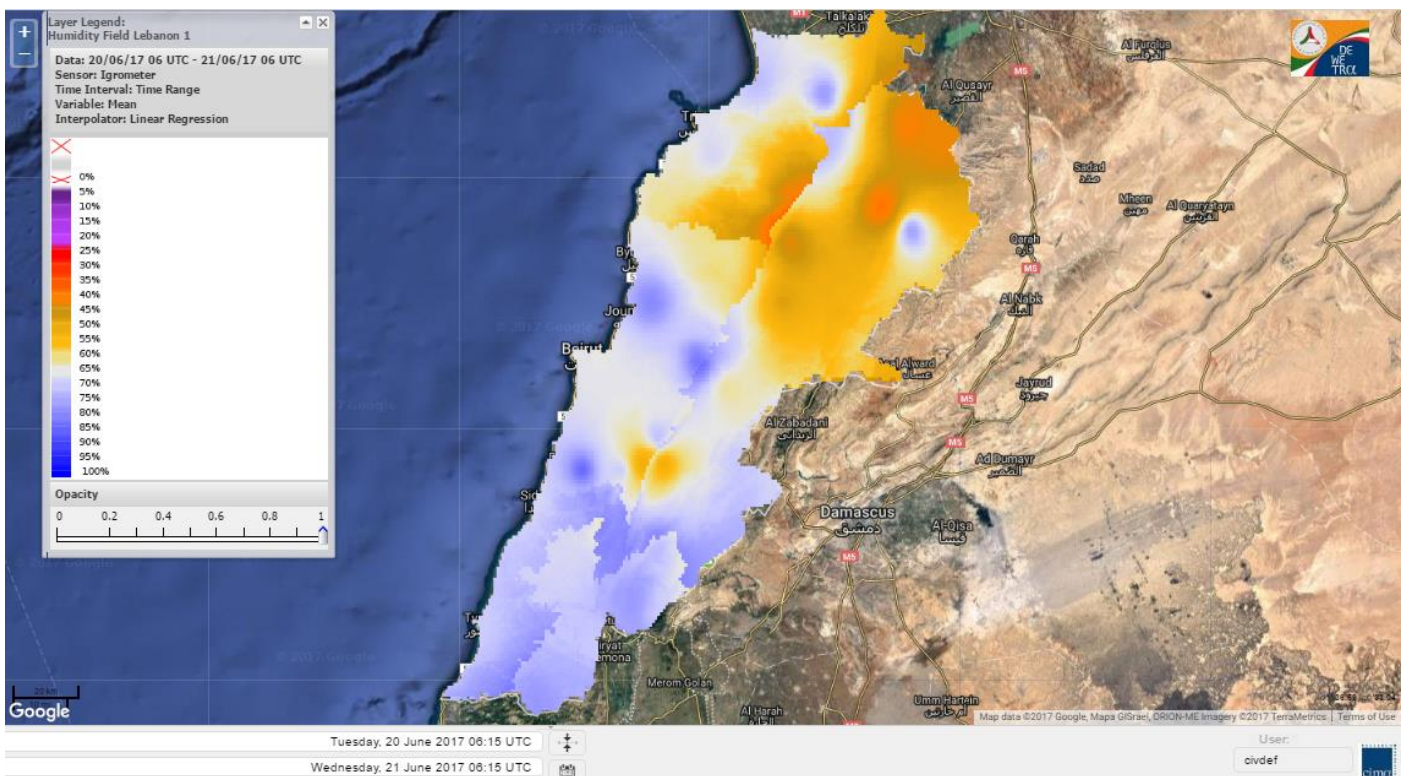

Lebanon humidity for 21 June 2017