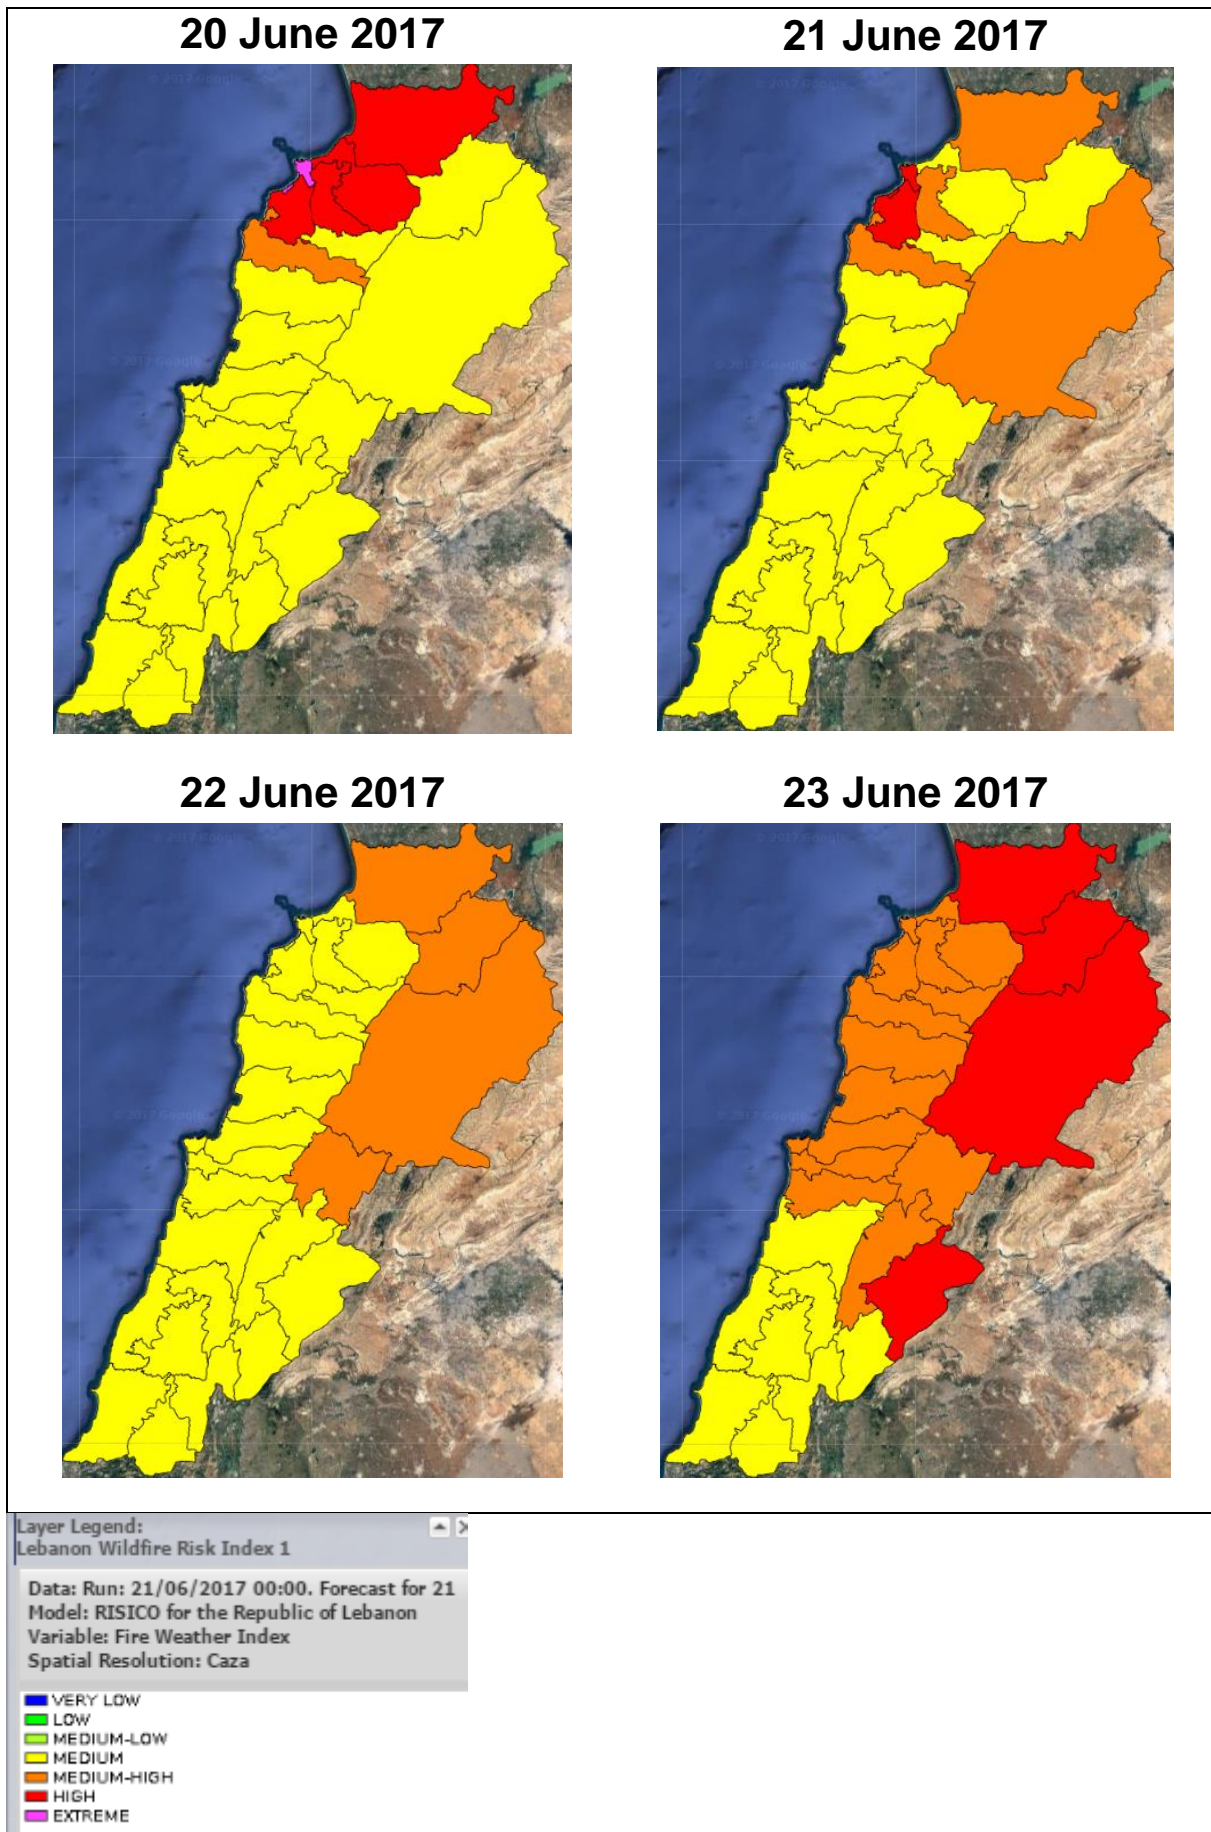

FIRE RISK INDEX