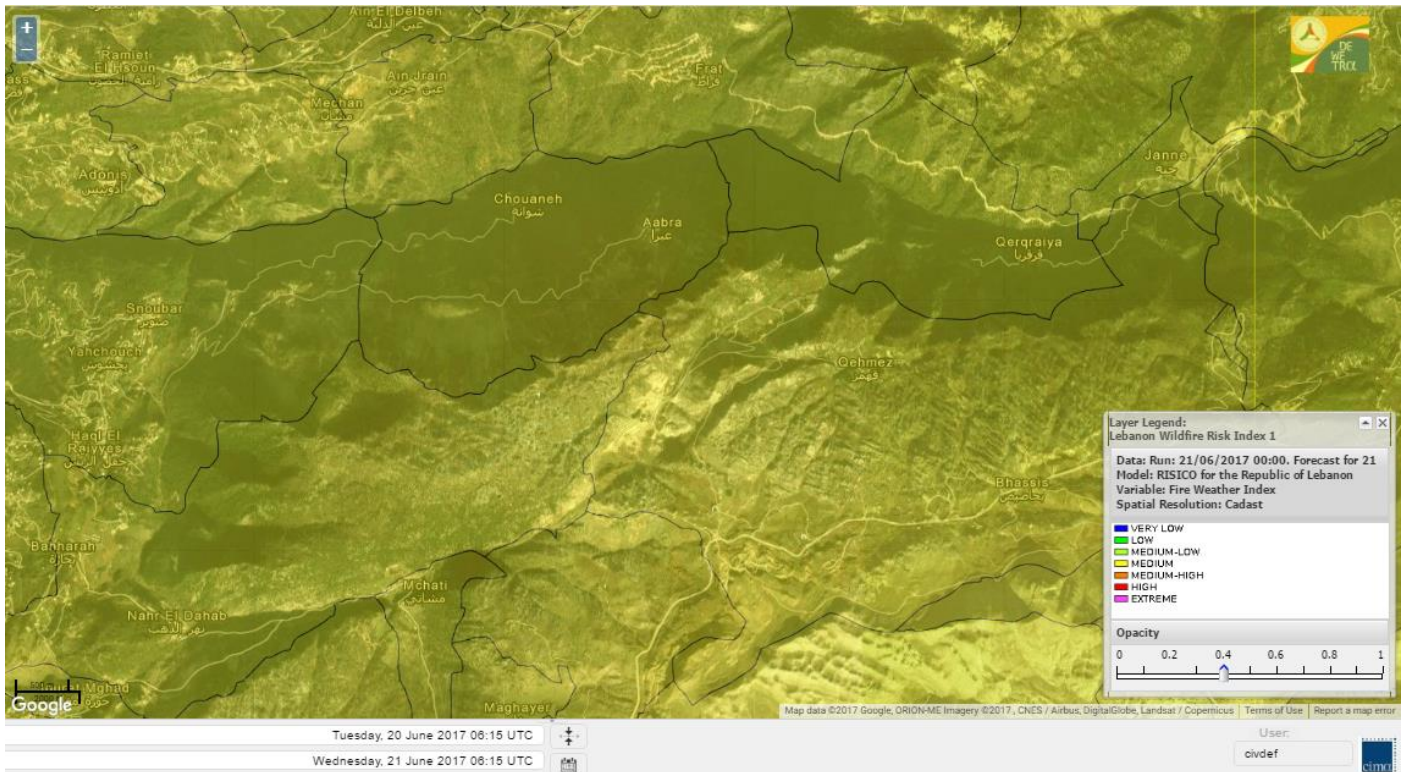

Jabal Moussa Reserve Forecast for 21 June 2017