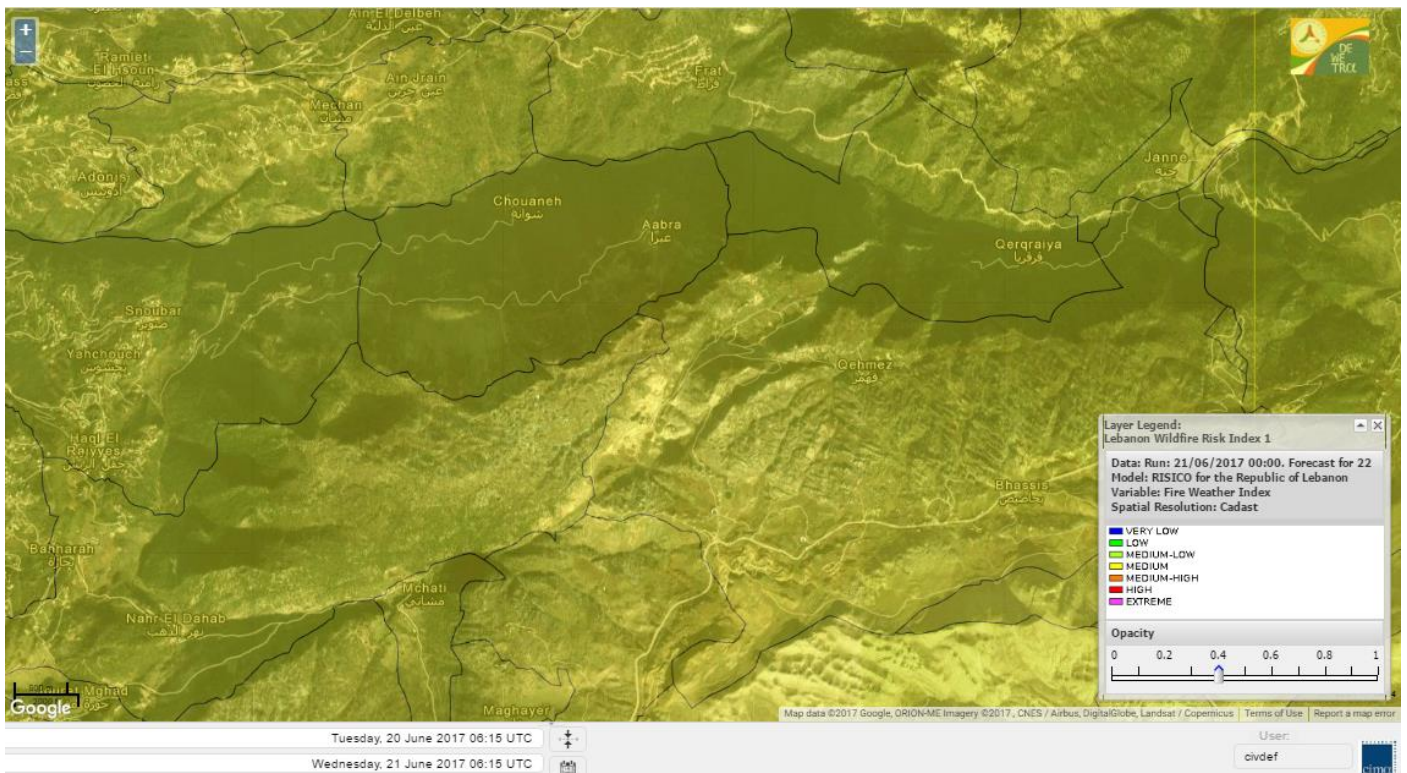

Jabal Moussa Reserve Forecast for 22 June 2017