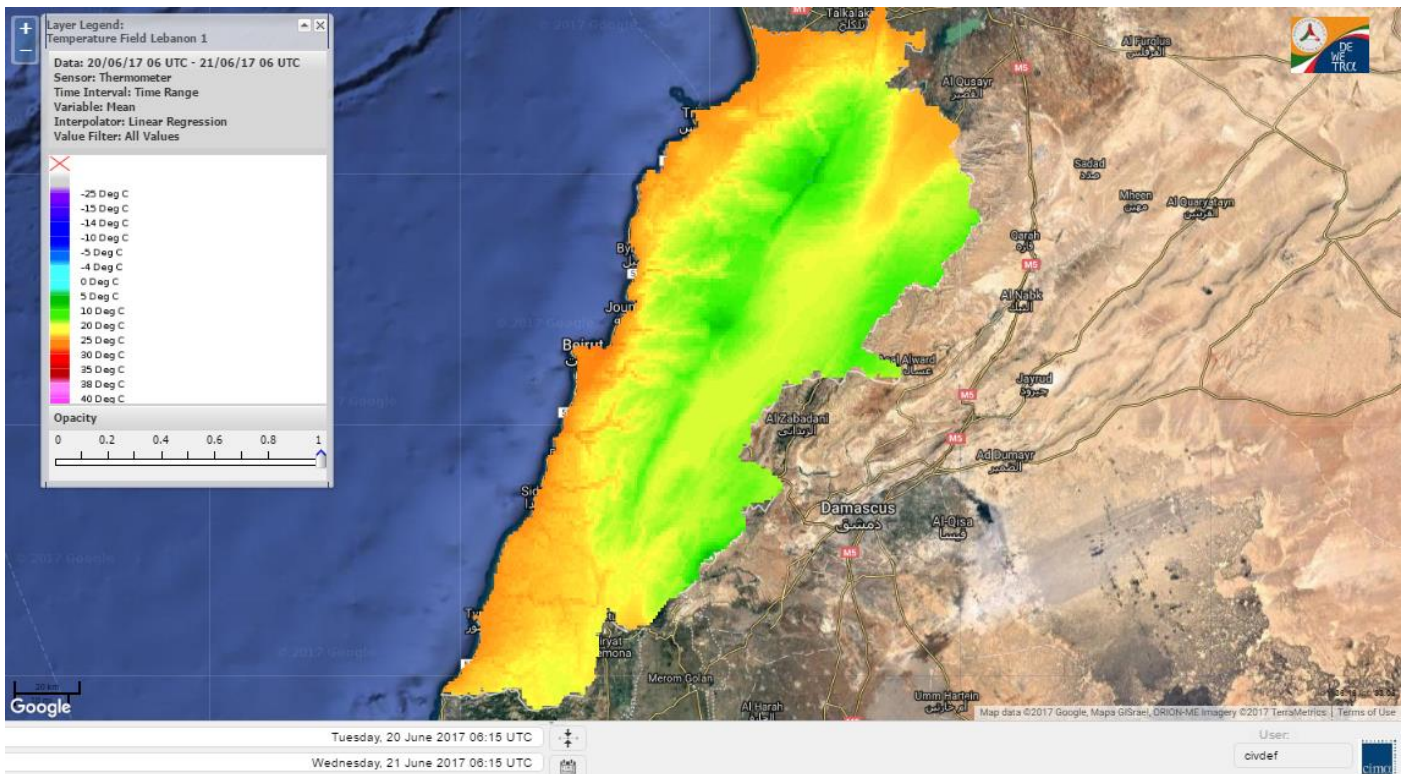

Lebanon temperature for 21 June 2017