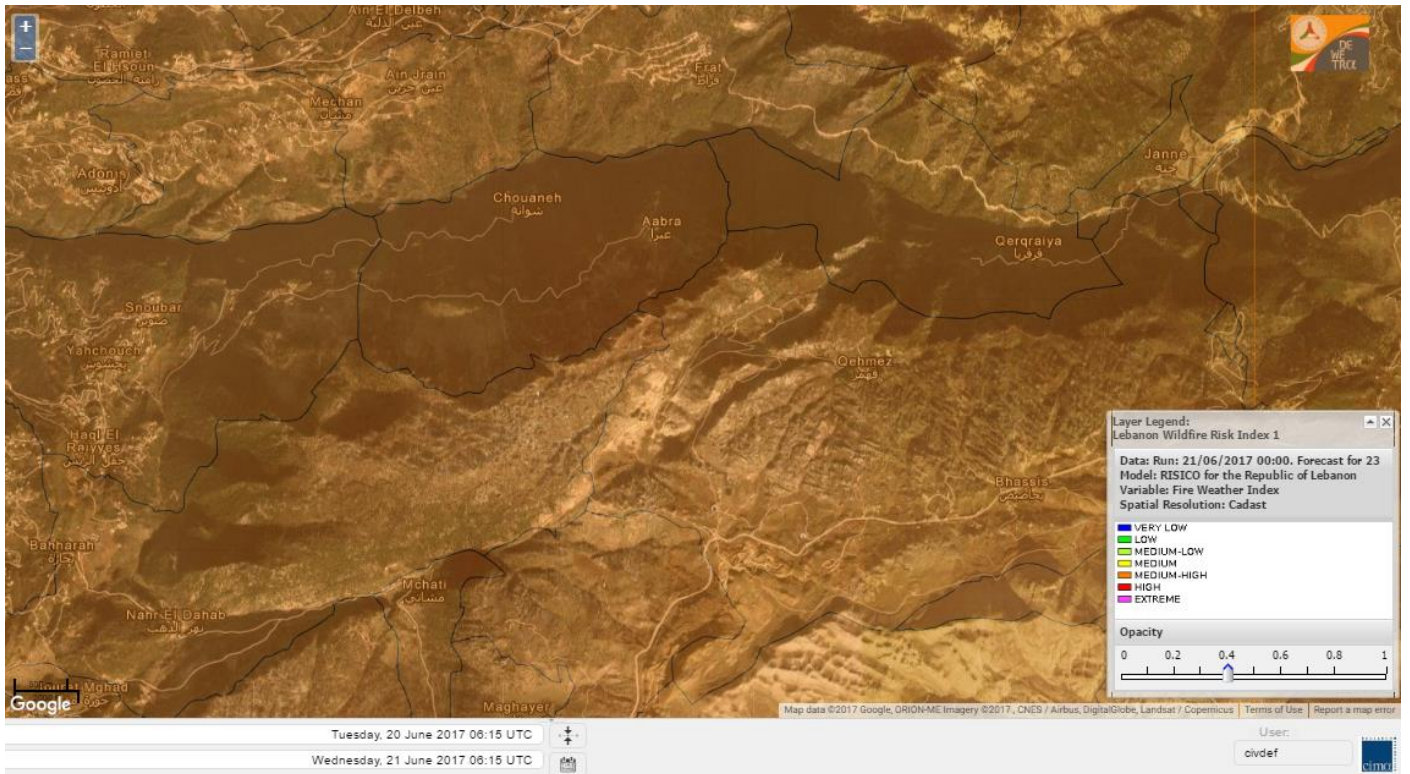

Jabal Moussa Reserve Forecast for 23 June 2017