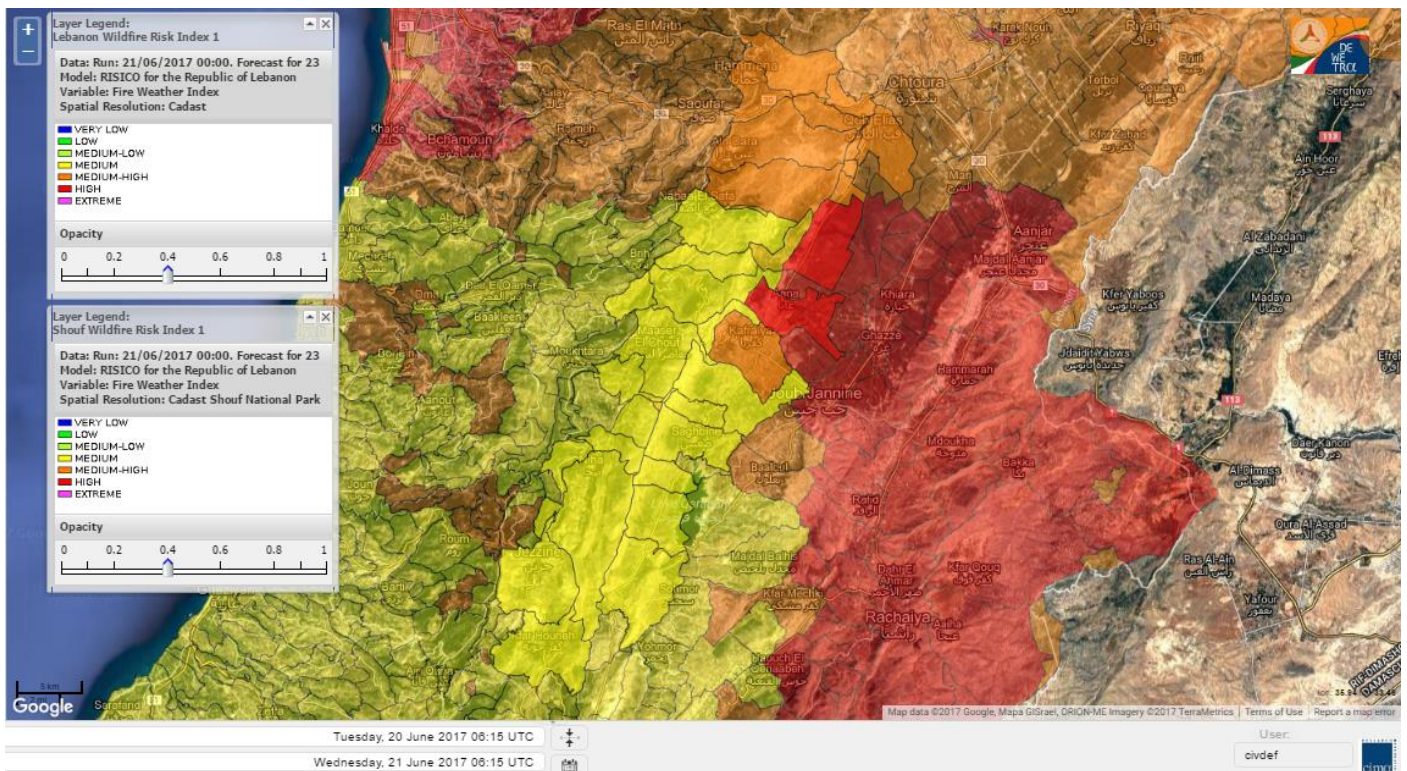

Shouf Biosphere Reserve Forecast for 23 June 2017