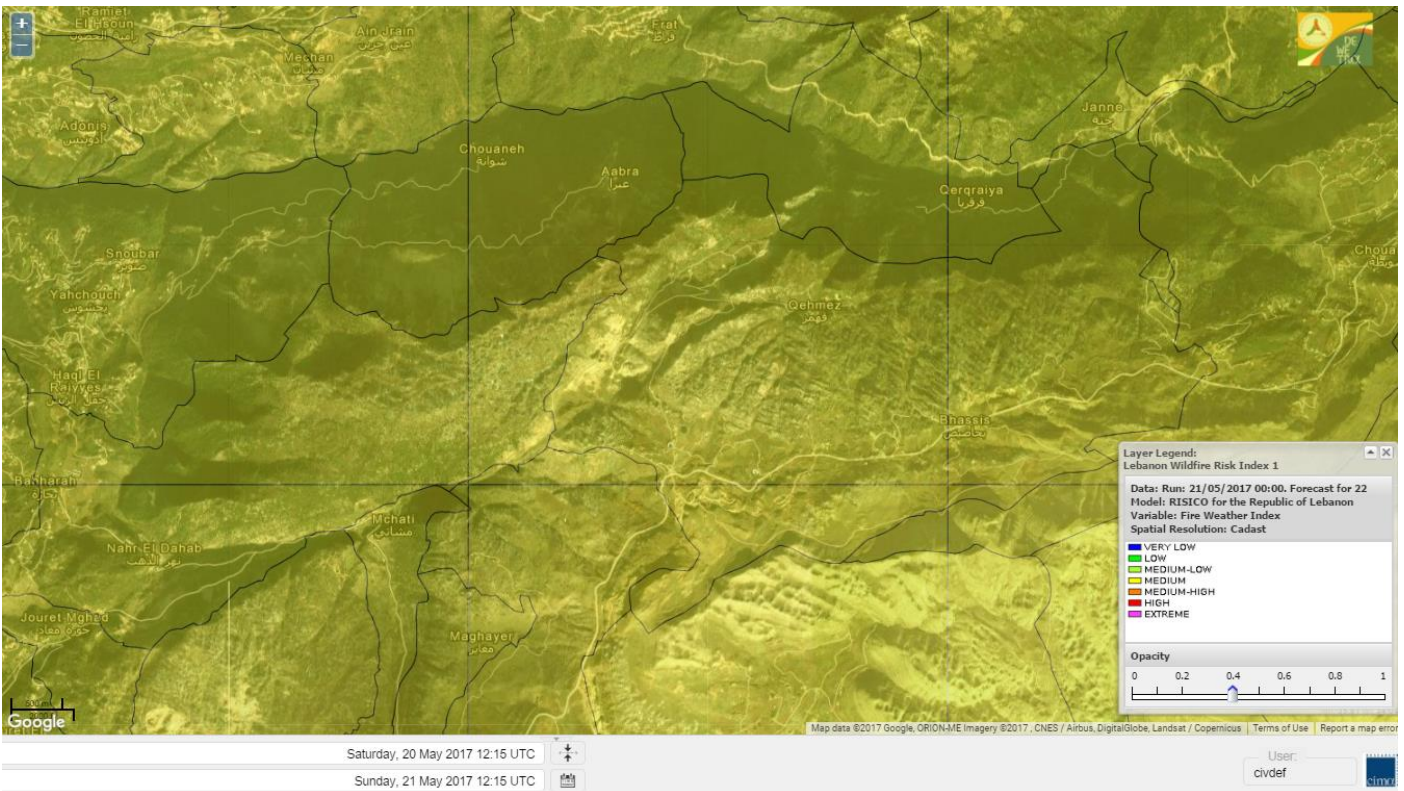

Jabal Moussa Reserve Forecast for 22 May 2017