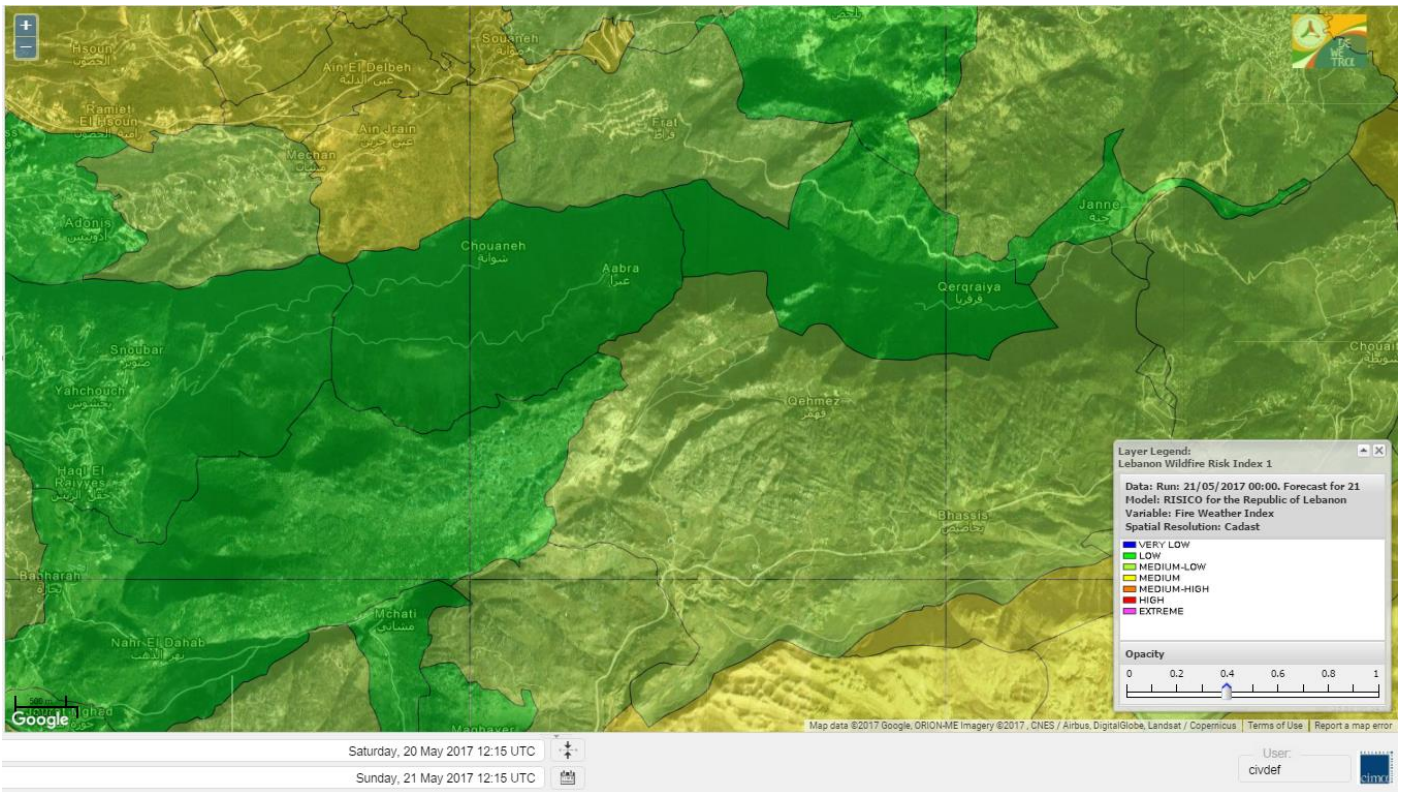

Jabal Moussa Reserve Forecast for 21 May 2017