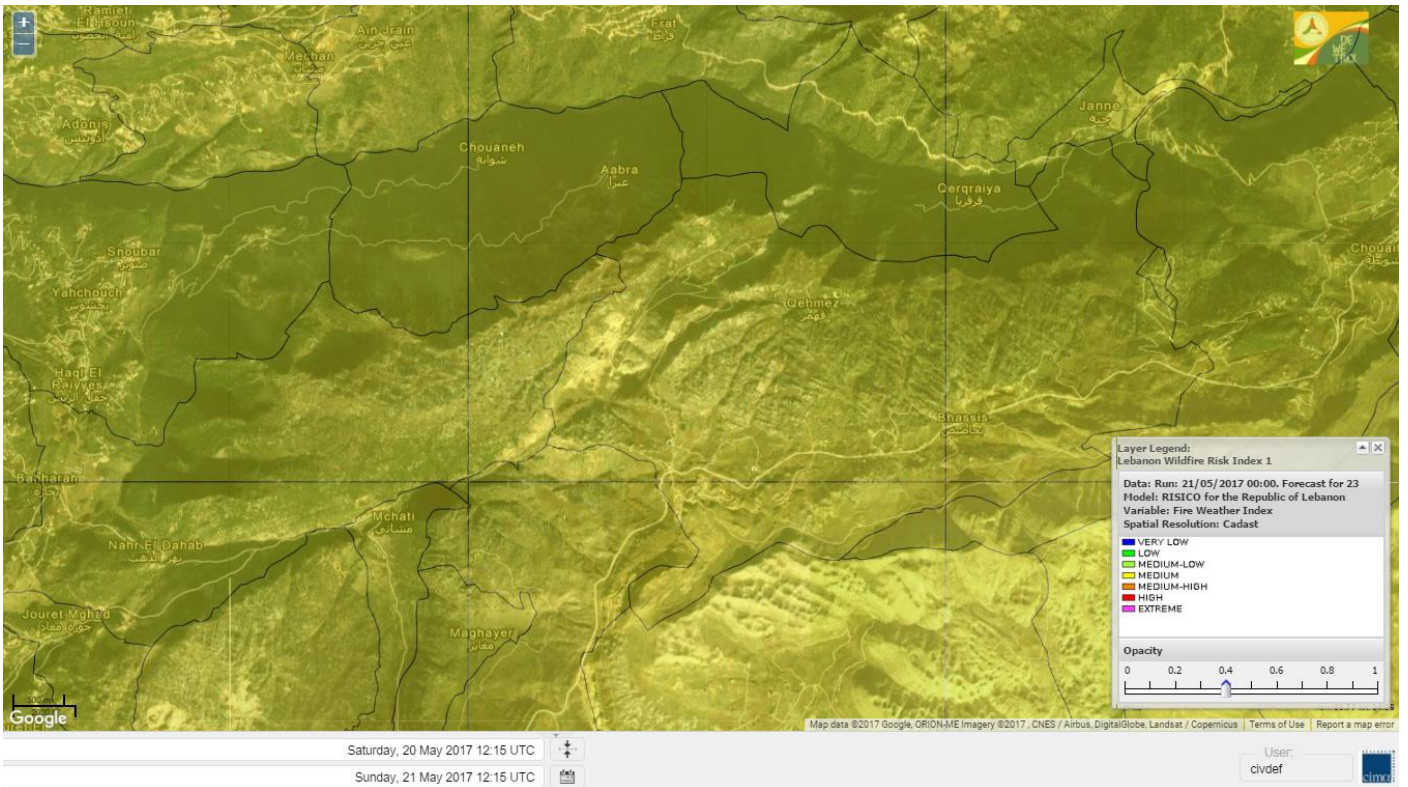

Jabal Moussa Reserve Forecast for 23 May 2017