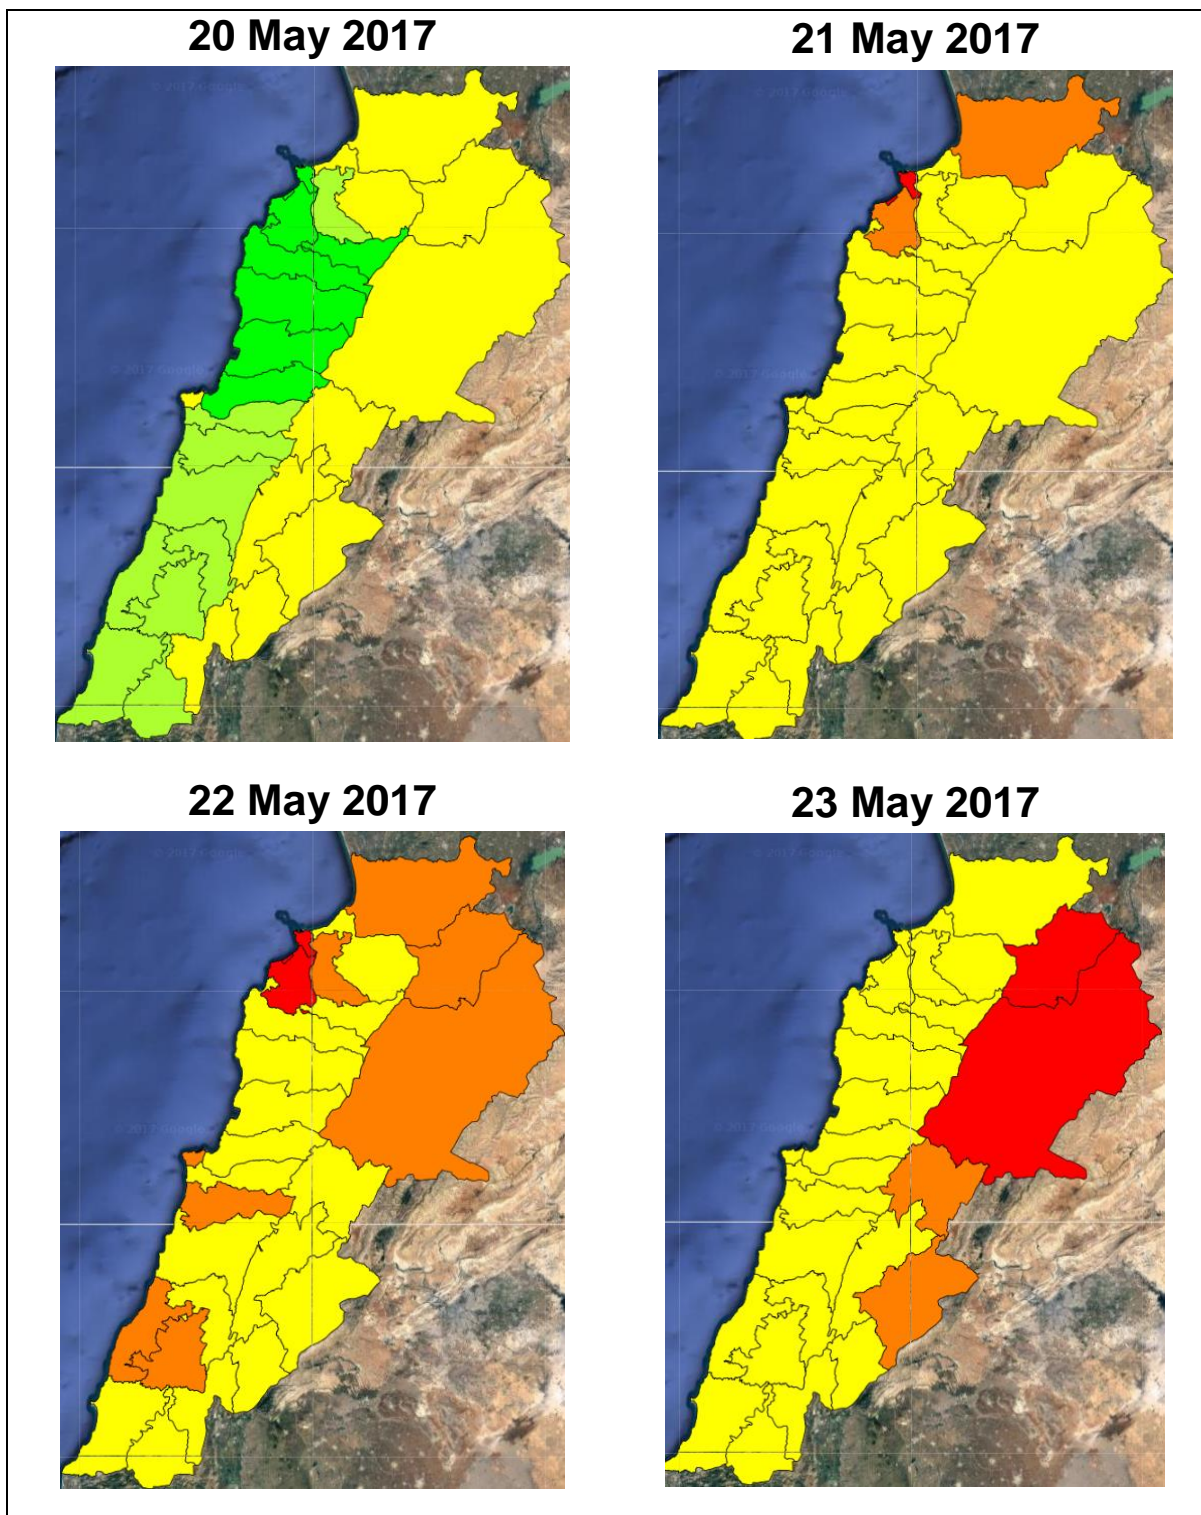

FIRE RISK INDEX

Layer Legend:
Lebanon Wildfire Risk Index 1

Data: Run: 21/05/2017 00:00. Forecast for 21
Model: RISICO for the Republic of Lebanon
Variable: Fire Weather Index
Spatial Resolution: Caza

- VERY LOW
- LOW
- MEDIUM-LOW
- MEDIUM
- MEDIUM-HIGH
- HIGH
- EXTREME