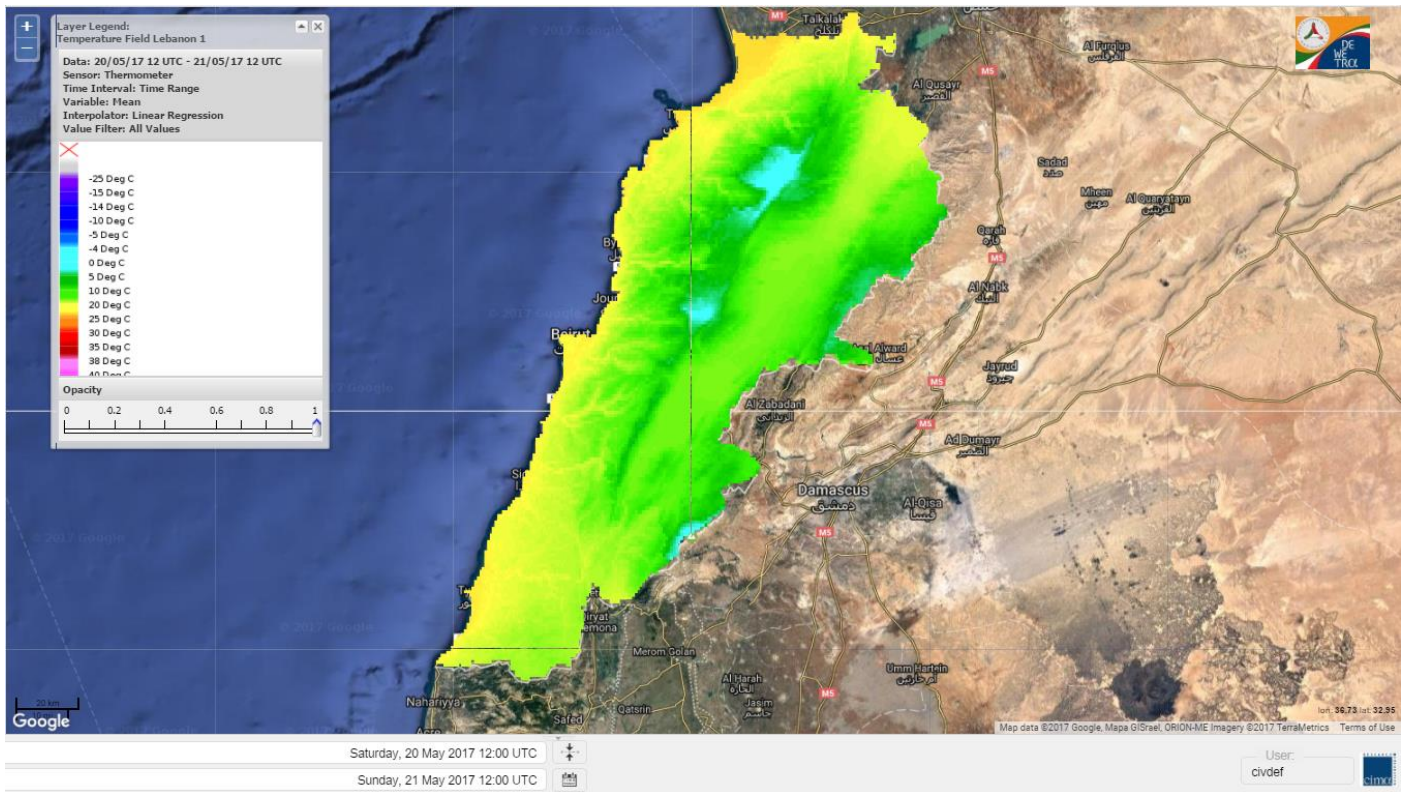

Lebanon temperature for 21 May 2017