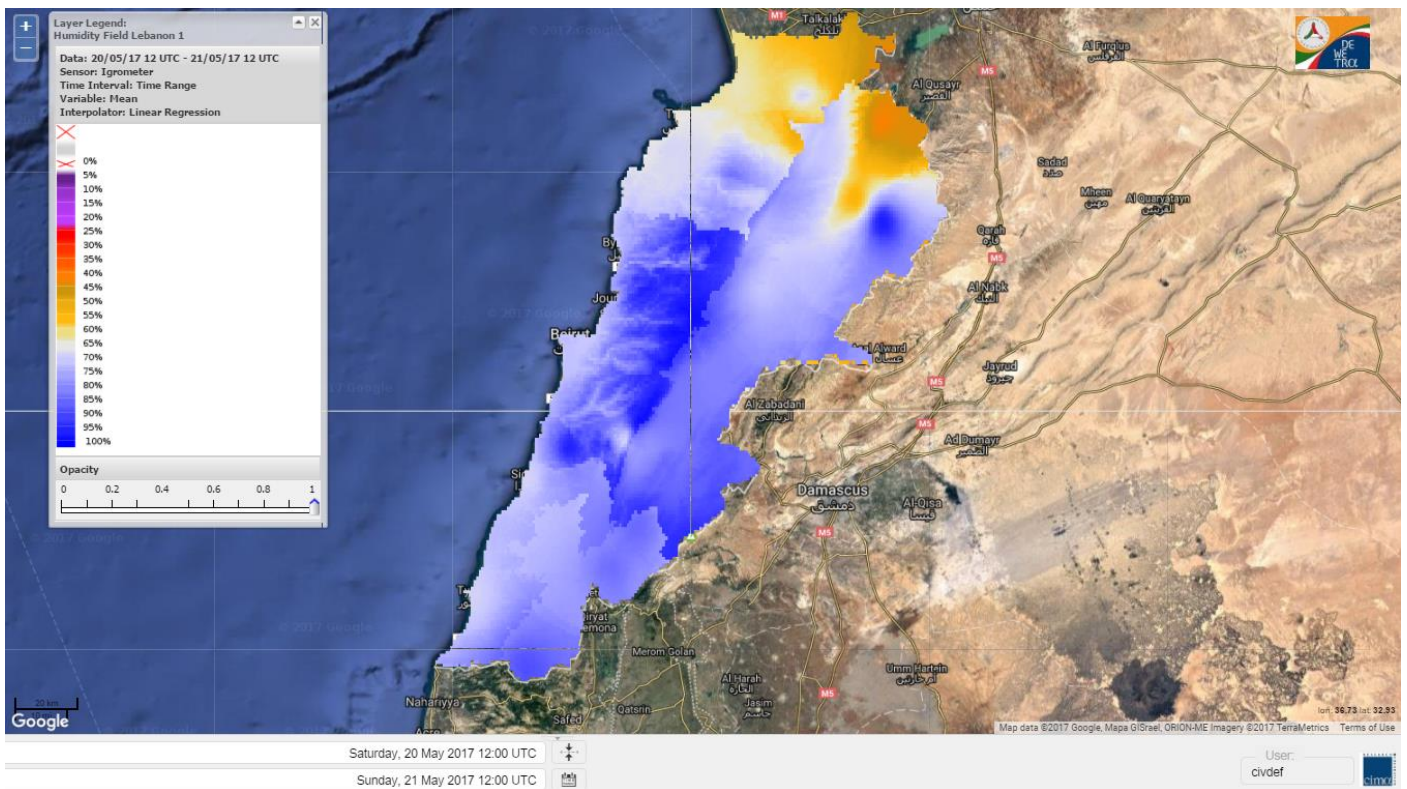

Lebanon humidity for 21 May 2017