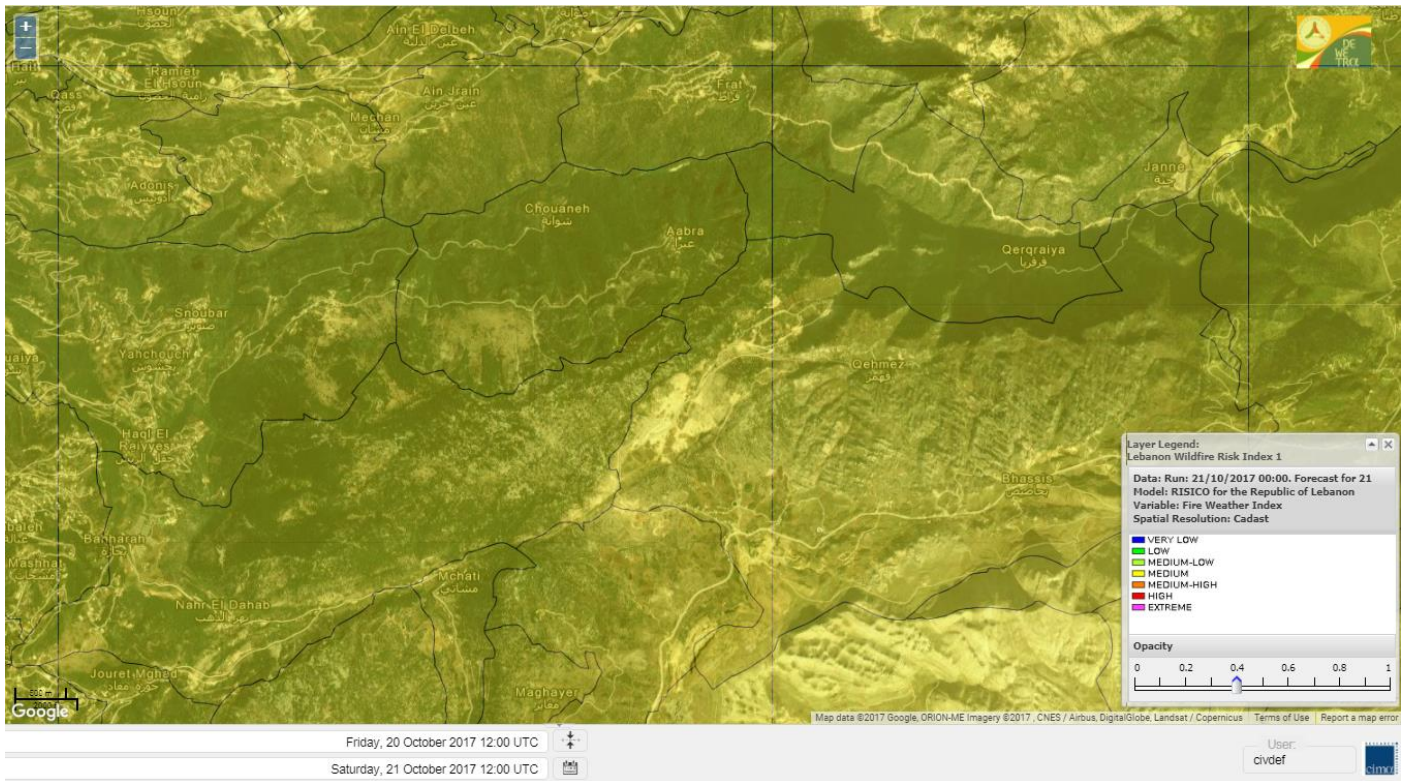

Jabal Moussa Reserve Forecast for 21 Oct 2017