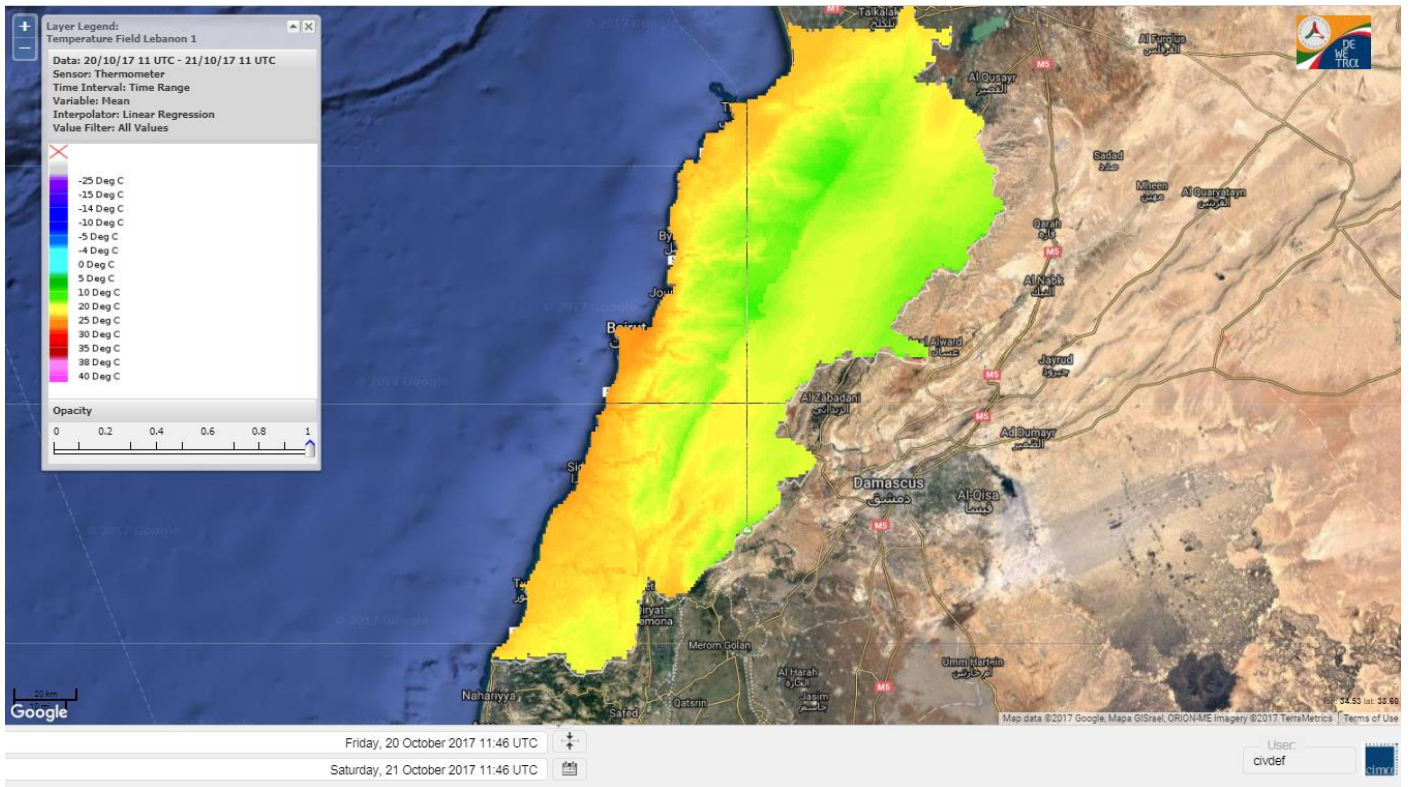

Lebanon temperature for 21 Oct 2017