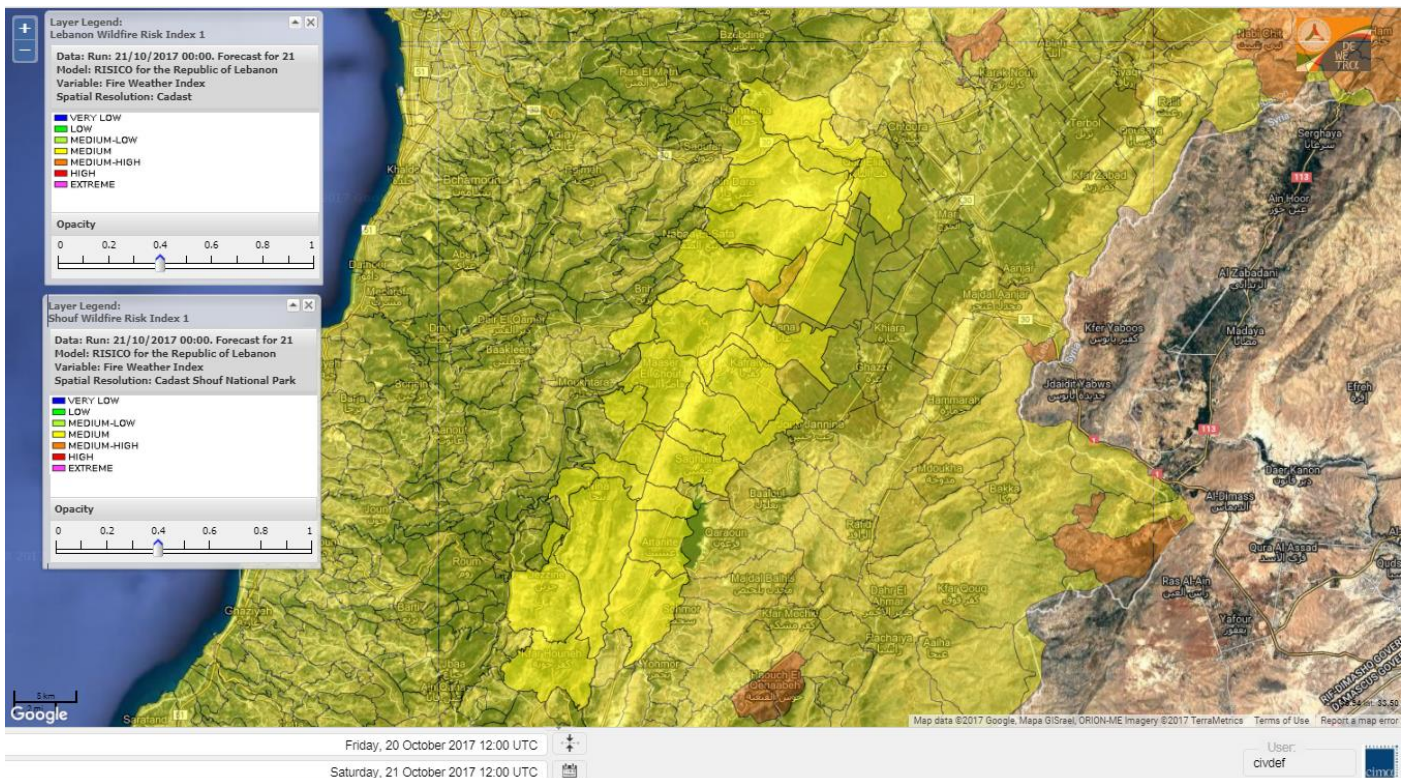

Shouf Biosphere Reserve Forecast for 21 Oct 2017