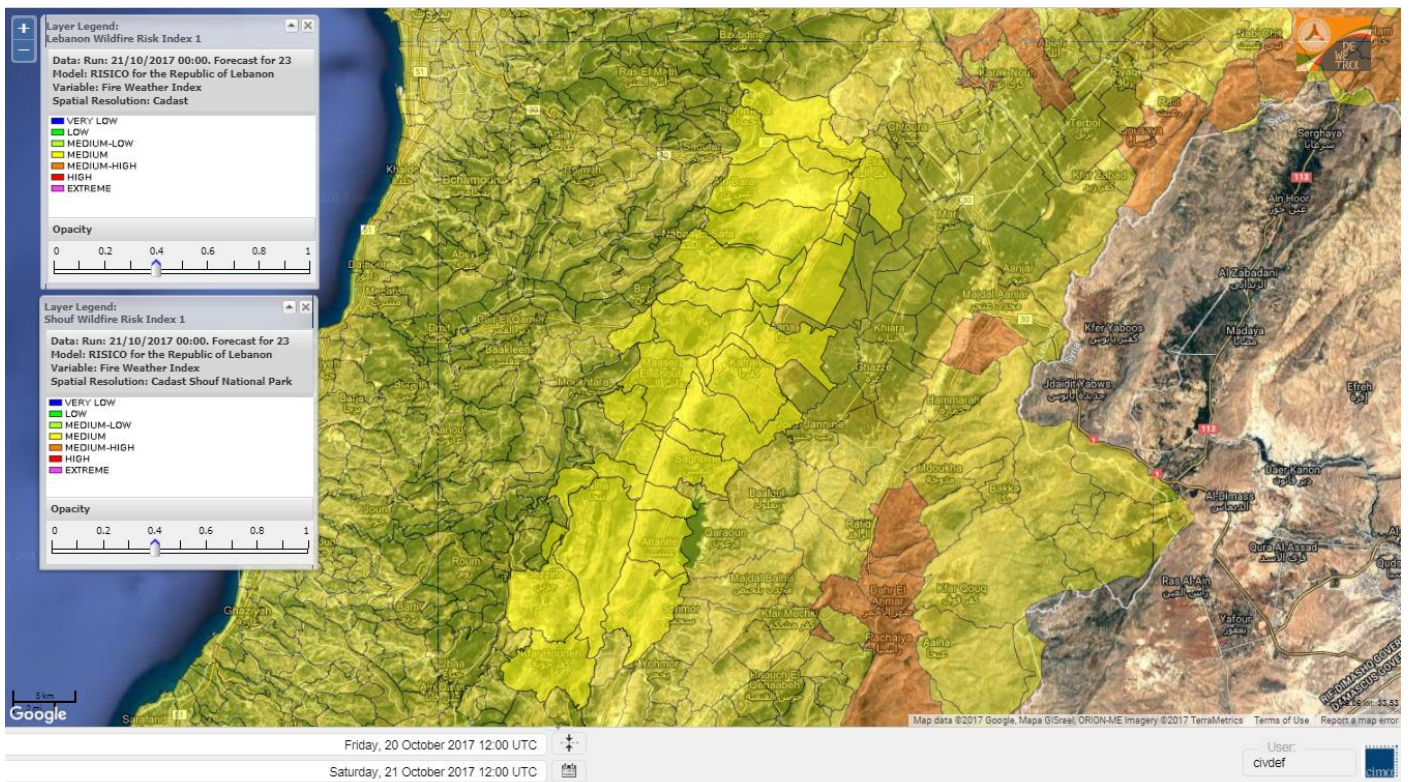

Shouf Biosphere Reserve Forecast for 23 Oct 2017