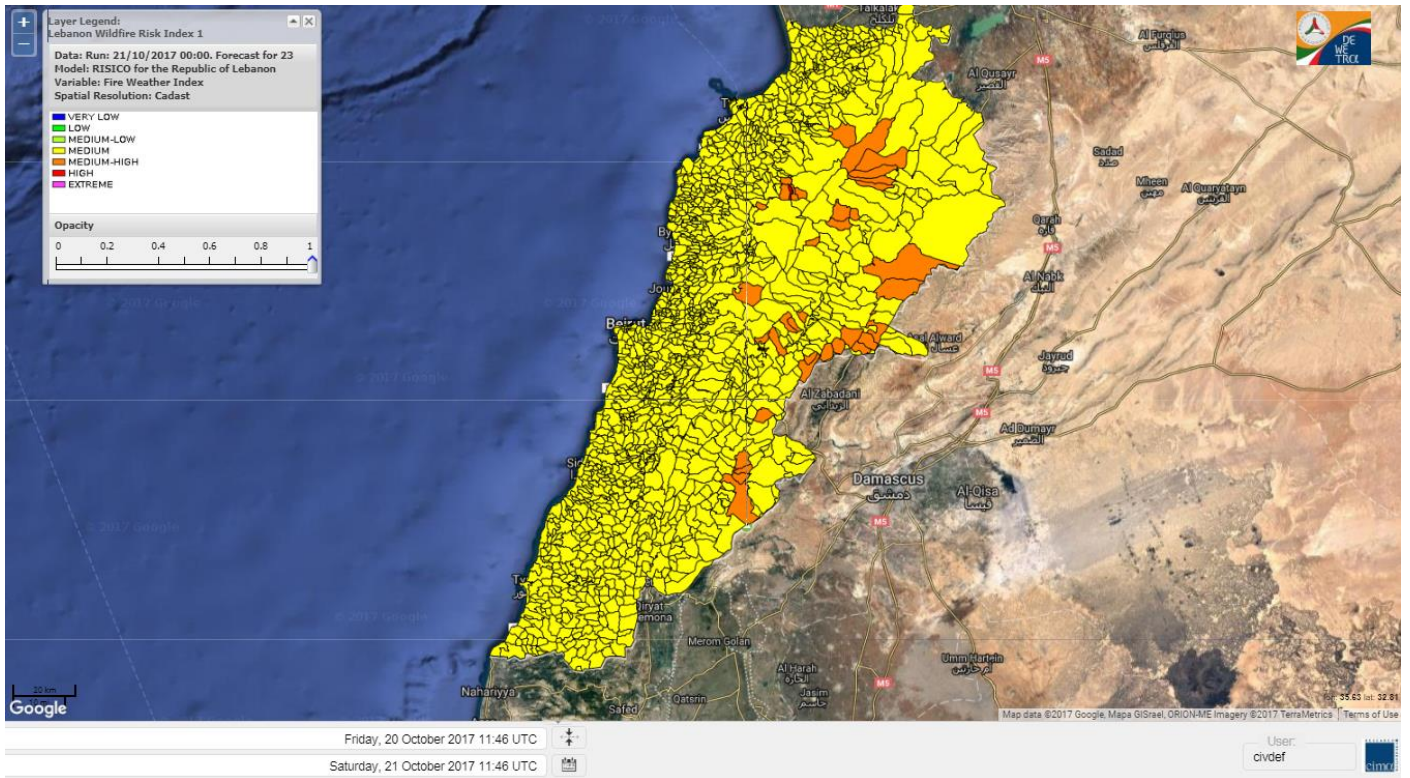

Lebanon for 23 Oct 2017