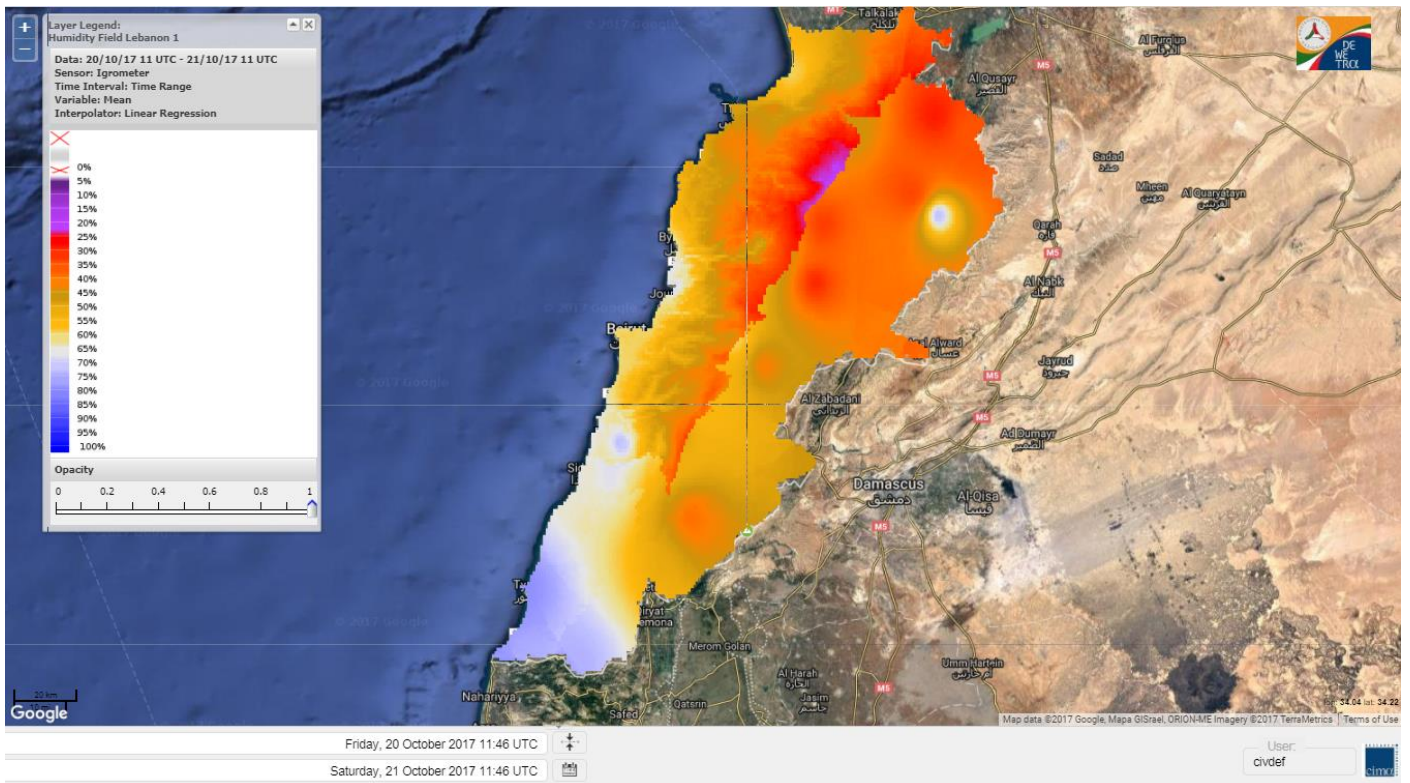

Lebanon humidity for 21 Oct 2017