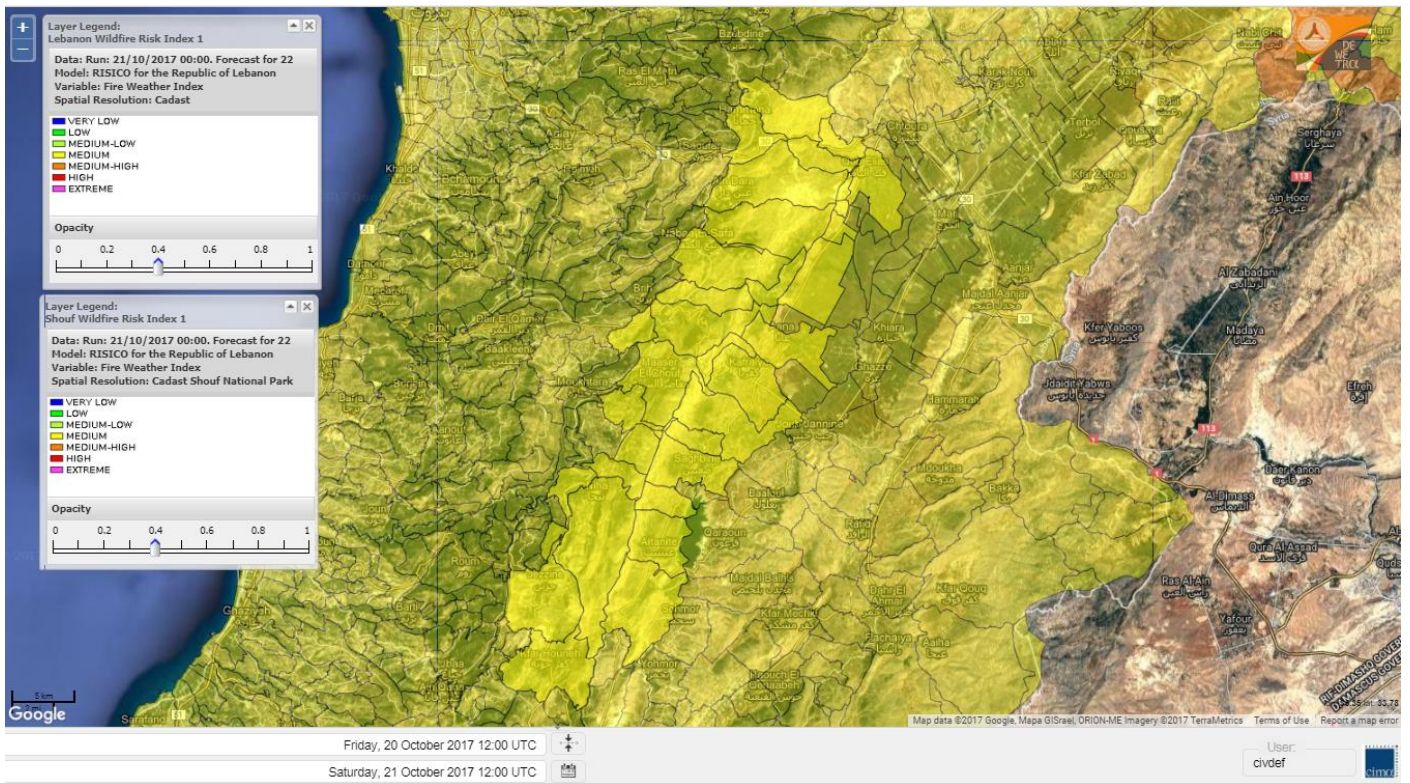

Shouf Biosphere Reserve Forecast for 22 Oct 2017