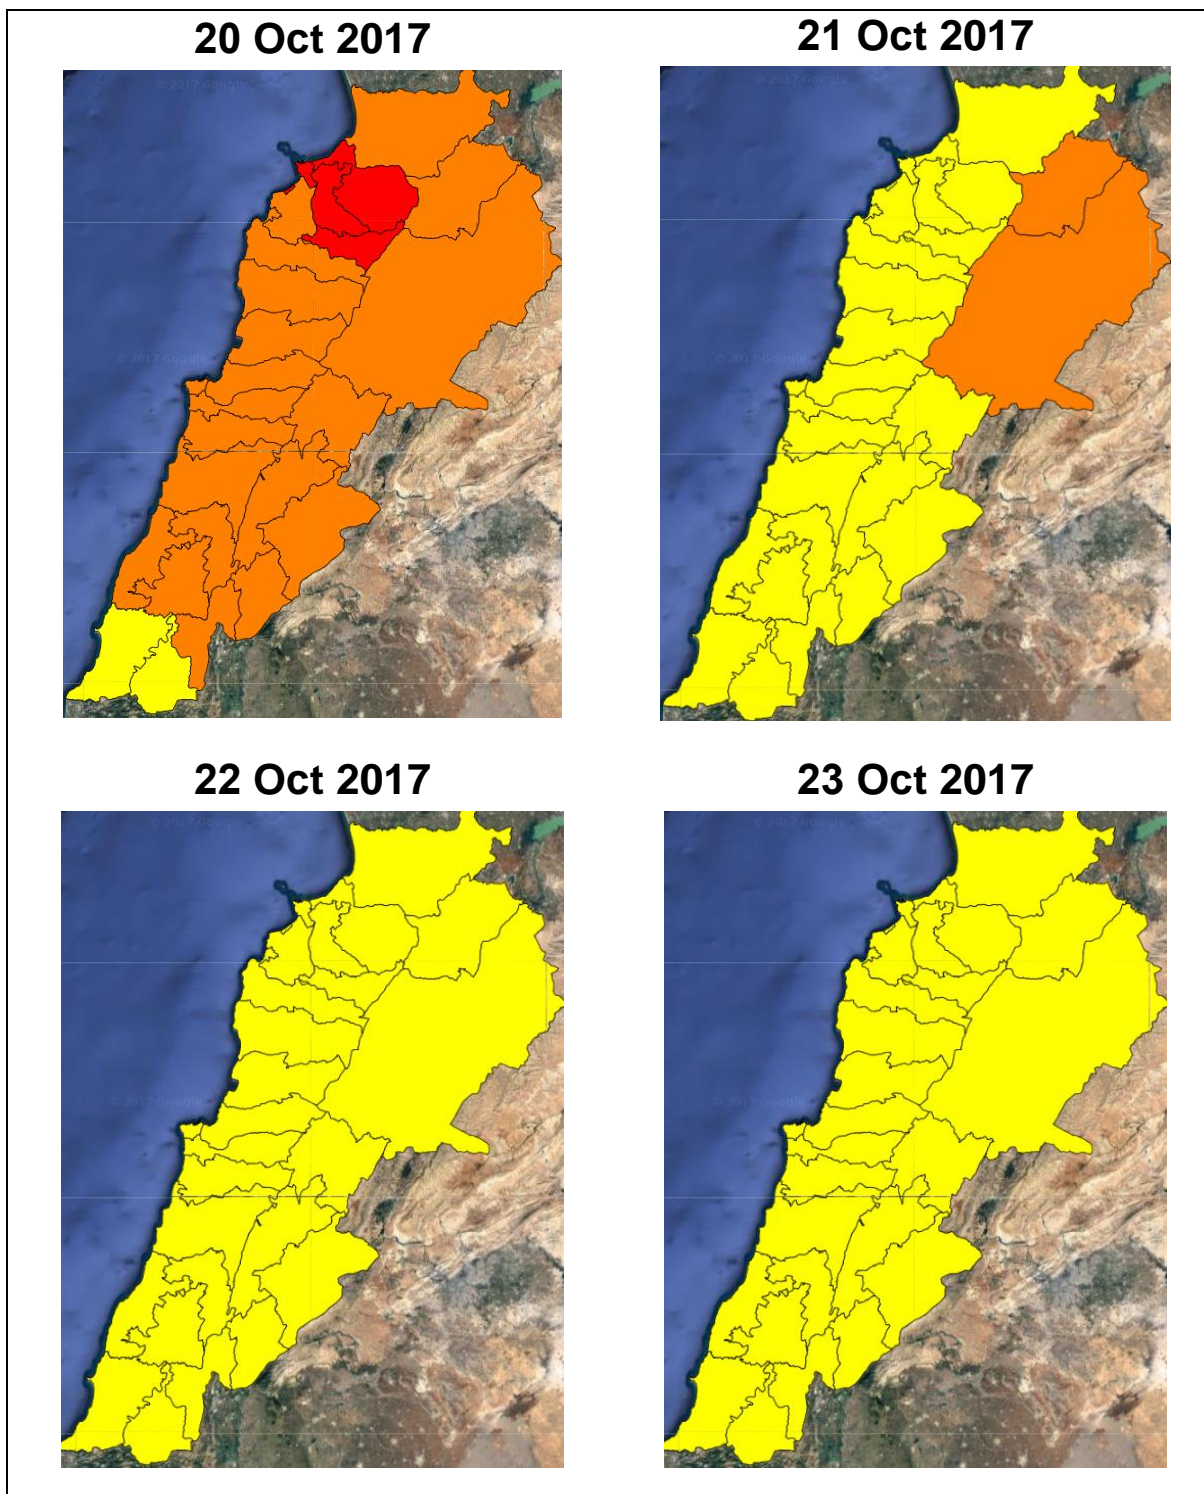

FIRE RISK INDEX

Layer Legend:
Lebanon Wildfire Risk Index 1

Data: Run: 21/10/2017 00:00. Forecast for 21
Model: RISICO for the Republic of Lebanon
Variable: Fire Weather Index
Spatial Resolution: Caza

- VERY LOW
- LOW
- MEDIUM-LOW
- MEDIUM
- MEDIUM-HIGH
- HIGH
- EXTREME