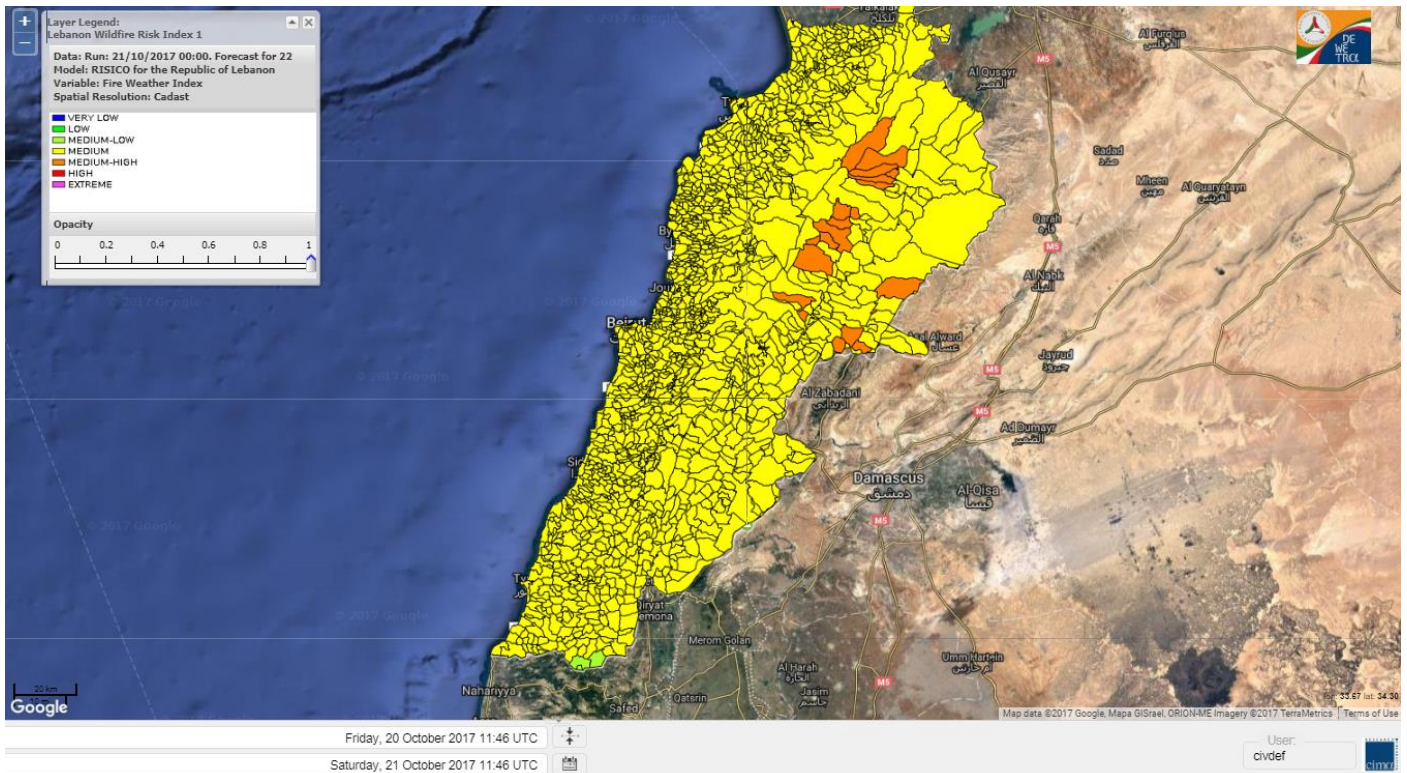

Lebanon for 22 Oct 2017