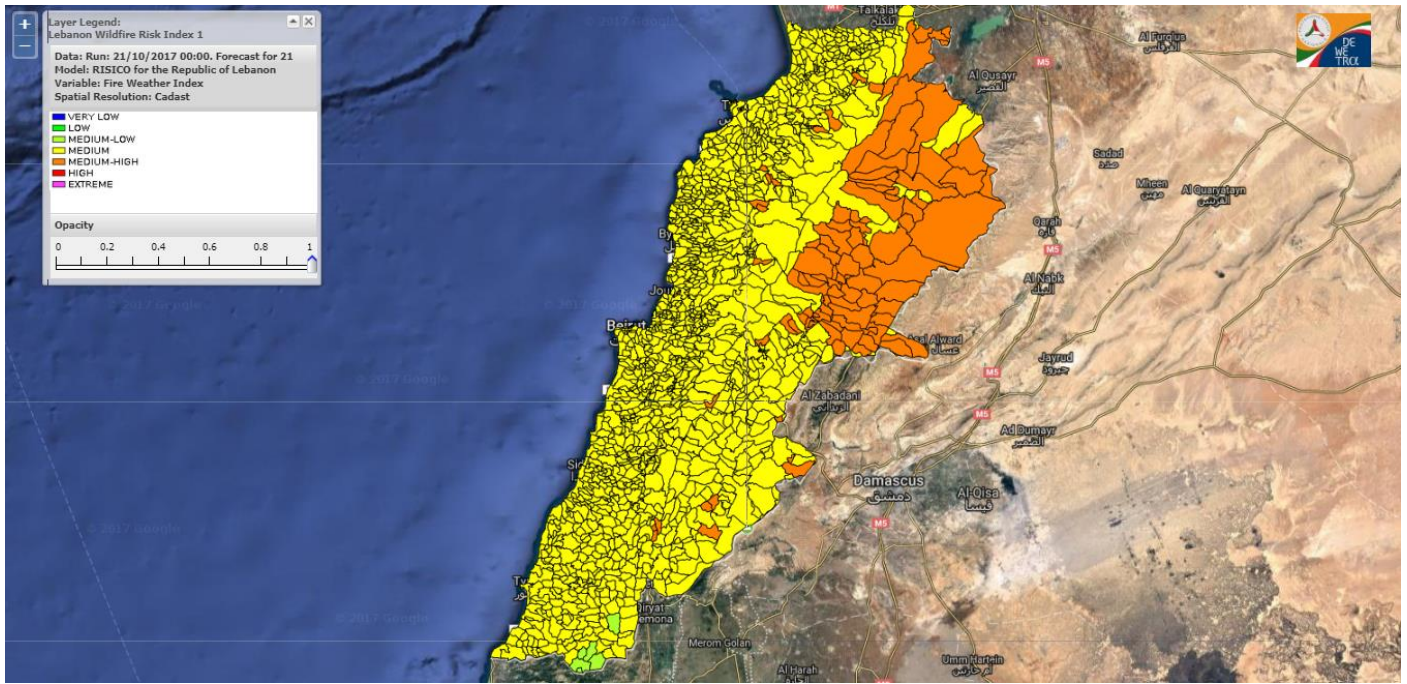

Lebanon for 21 Oct 2017