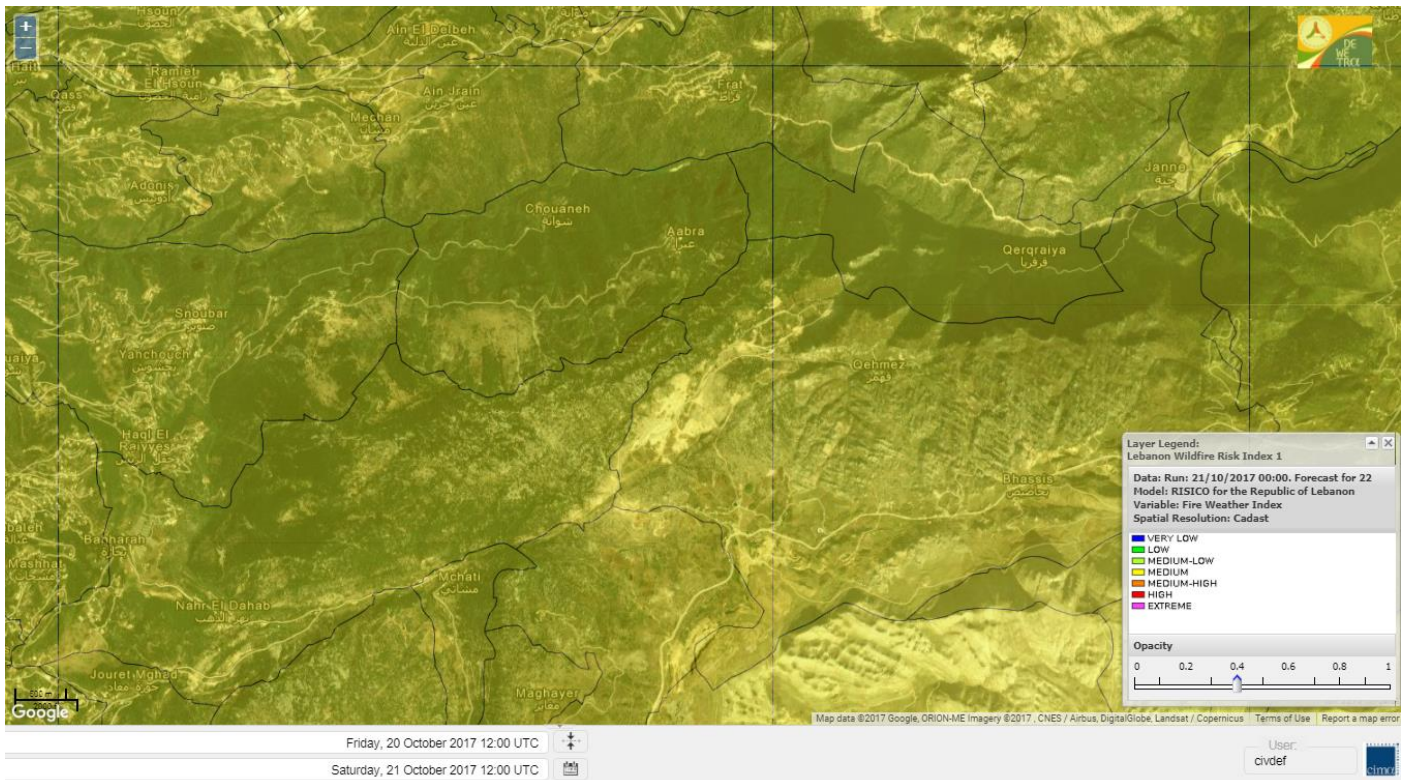

Shouf Biosphere Reserve Forecast for 21 Oct 2017

Shouf Biosphere Reserve Forecast for 22 Oct 2017

Shouf Biosphere Reserve Forecast for 23 Oct 2017

Jabal Moussa Reserve Forecast for 21 Oct 2017

Jabal Moussa Reserve Forecast for 22 Oct 2017